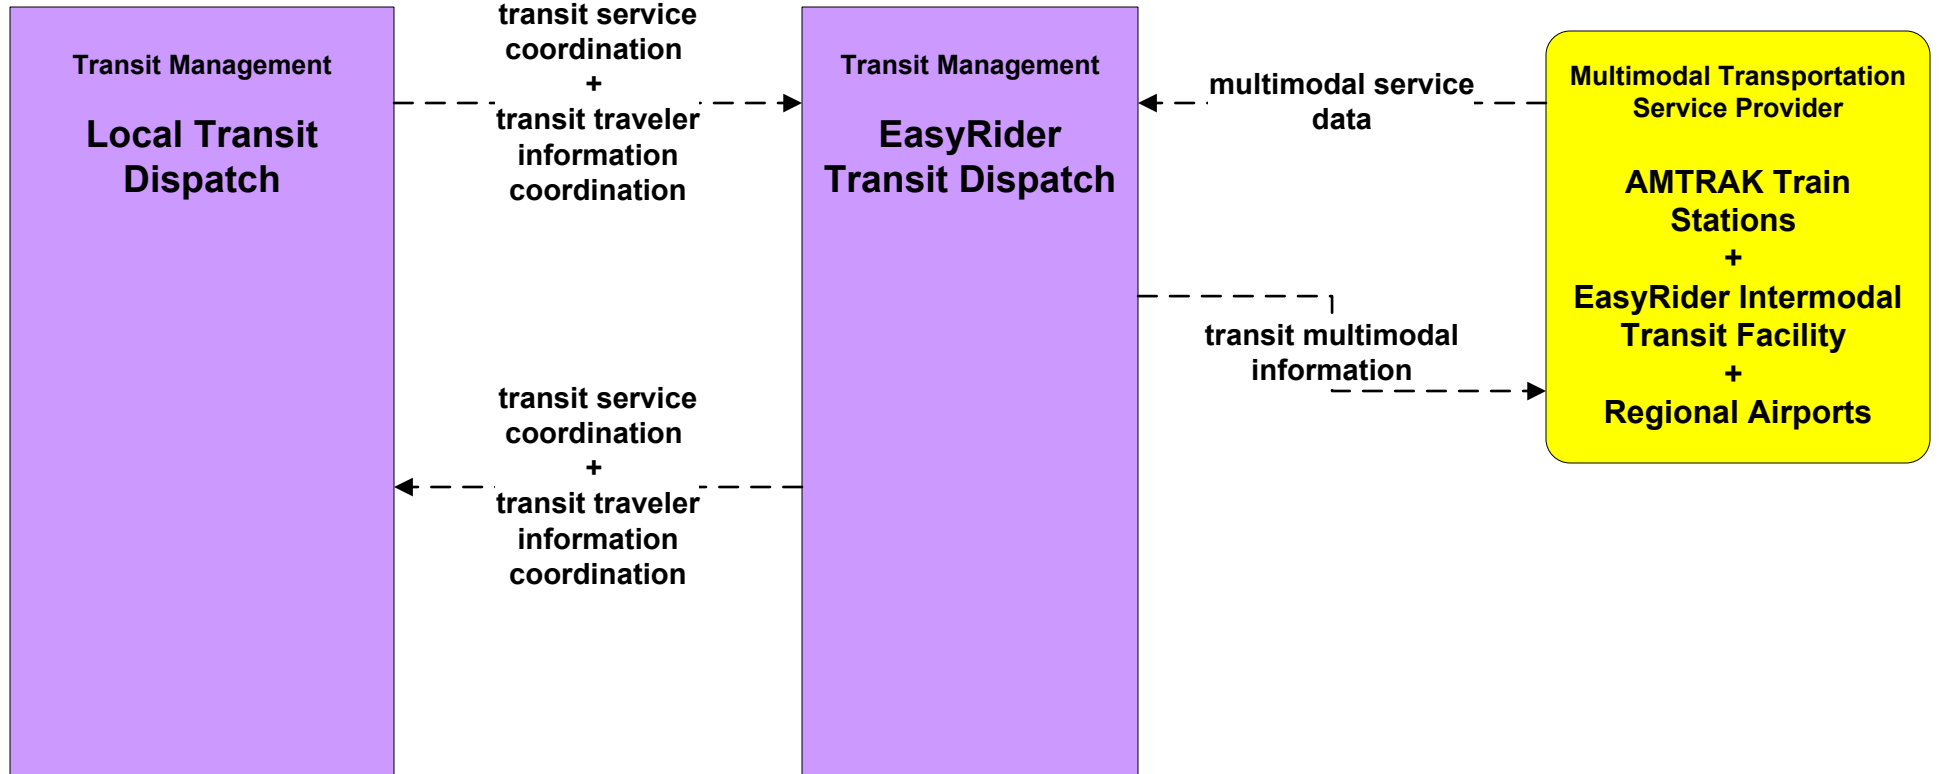

APTS7 - Multimodal Coordination Bluefield (1 of 2)

APTS7 - Multimodal Coordination EasyRider (1 of 2)

**APTS7 - Multimodal Coordination
KVRTA (1 of 2)**

APTS7 - Multimodal Coordination Local Transit

APTS7 - Multimodal Coordination PanTran (1 of 2)

APTS7 - Multimodal Coordination PVTA (1 of 2)

APTS7 - Multimodal Coordination OVRTA (1 of 2)

APTS7 - Multimodal Coordination TRTA

**APTS7 - Multimodal Coordination
TTA (1 of 2)**

**MC04 - Weather Information Processing and Distribution
WV DOH RWIS Server**