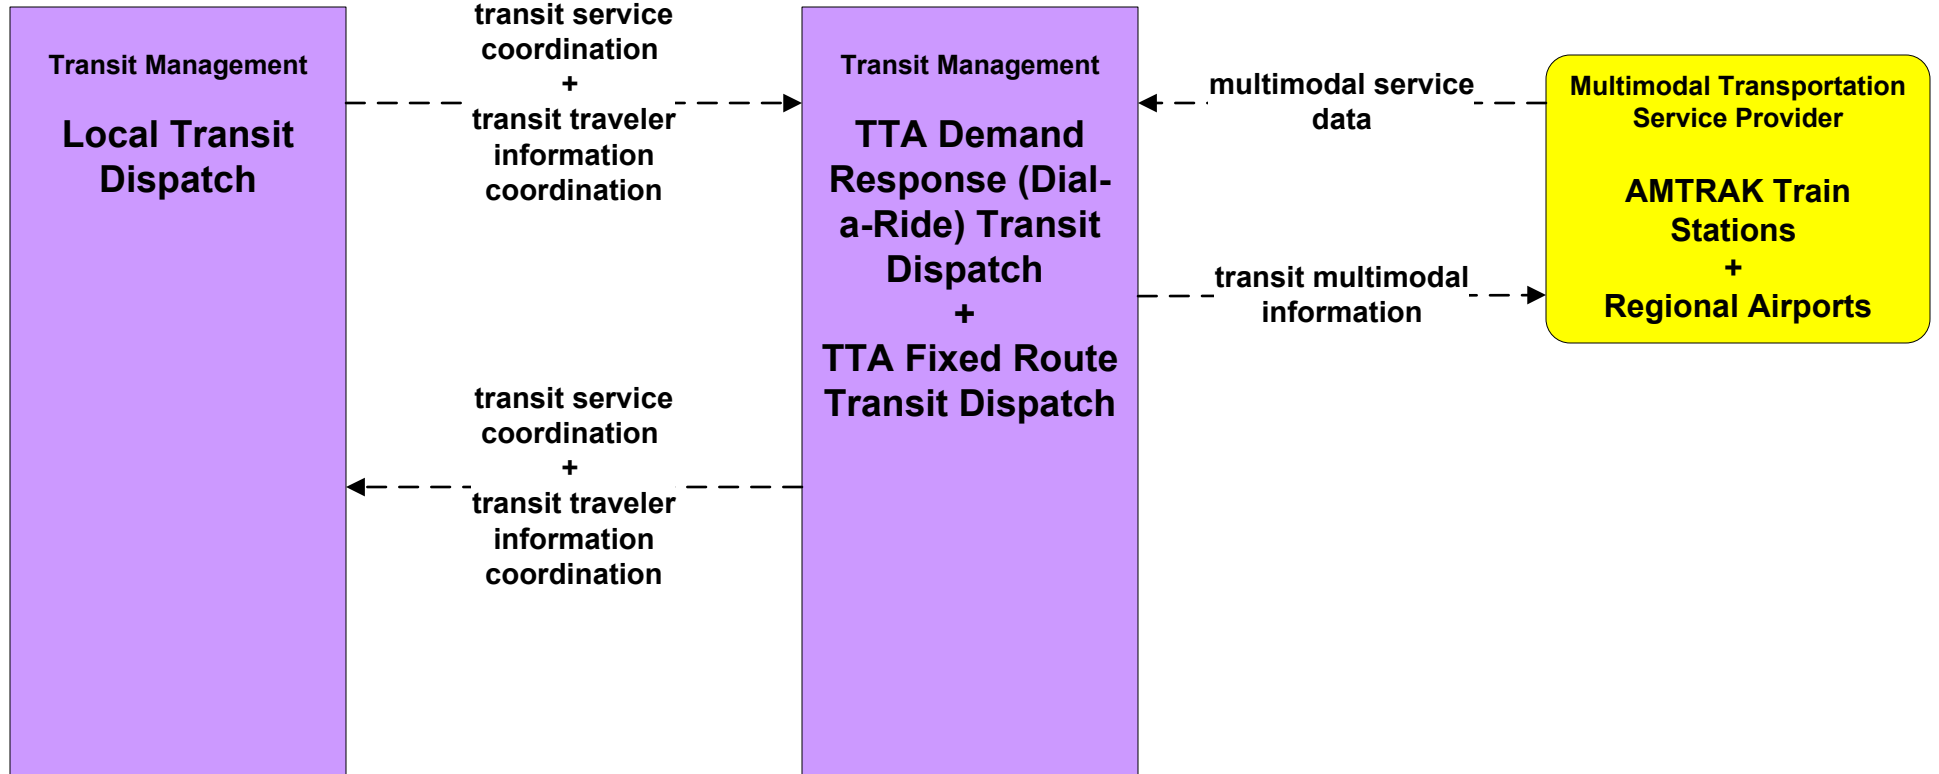

APTS7 - Multimodal Coordination Bluefield (1 of 2)

APTS7 - Multimodal Coordination EasyRider (1 of 2)

**APTS7 - Multimodal Coordination
KVRTA (1 of 2)**

APTS7 - Multimodal Coordination Local Transit

APTS7 - Multimodal Coordination PanTran (1 of 2)

APTS7 - Multimodal Coordination PVTA (1 of 2)

APTS7 - Multimodal Coordination OVRTA (1 of 2)

APTS7 - Multimodal Coordination TRTA

**APTS7 - Multimodal Coordination
TTA (1 of 2)**

**MC04 - Weather Information Processing and Distribution
WV DOH RWIS Server**