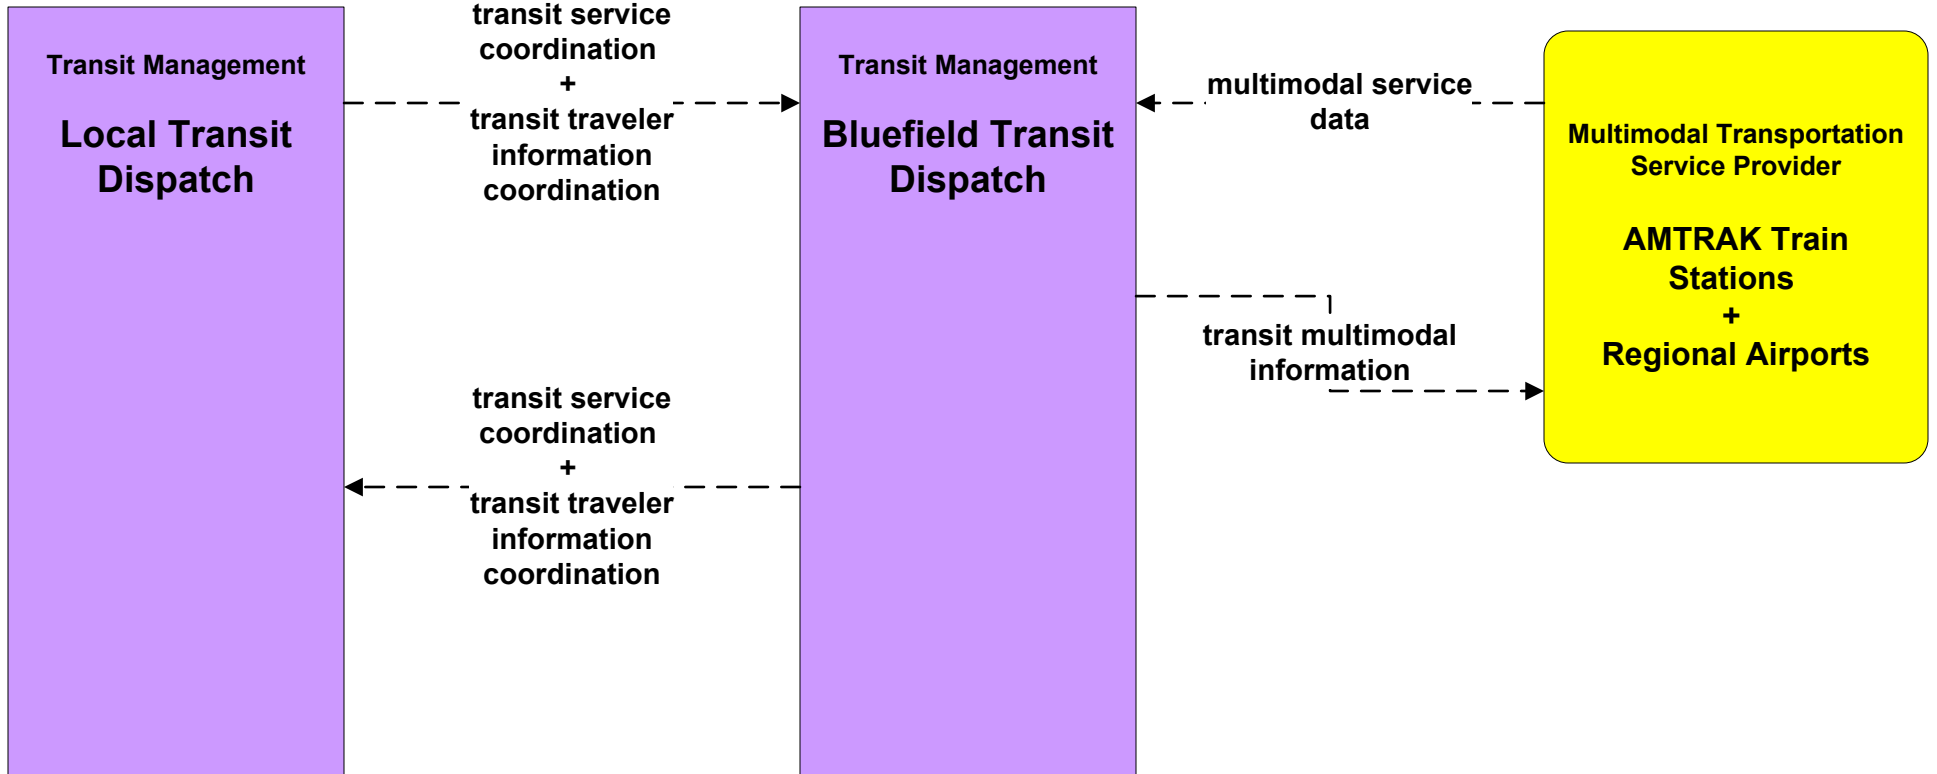

APTS7 - Multimodal Coordination Bluefield (1 of 2)

APTS7 - Multimodal Coordination EasyRider (1 of 2)

**APTS7 - Multimodal Coordination
KVRTA (1 of 2)**

APTS7 - Multimodal Coordination Local Transit

APTS7 - Multimodal Coordination PanTran (1 of 2)

APTS7 - Multimodal Coordination PVTA (1 of 2)

APTS7 - Multimodal Coordination OVRTA (1 of 2)

APTS7 - Multimodal Coordination TRTA

**APTS7 - Multimodal Coordination
TTA (1 of 2)**

**MC04 - Weather Information Processing and Distribution
WV DOH RWIS Server**