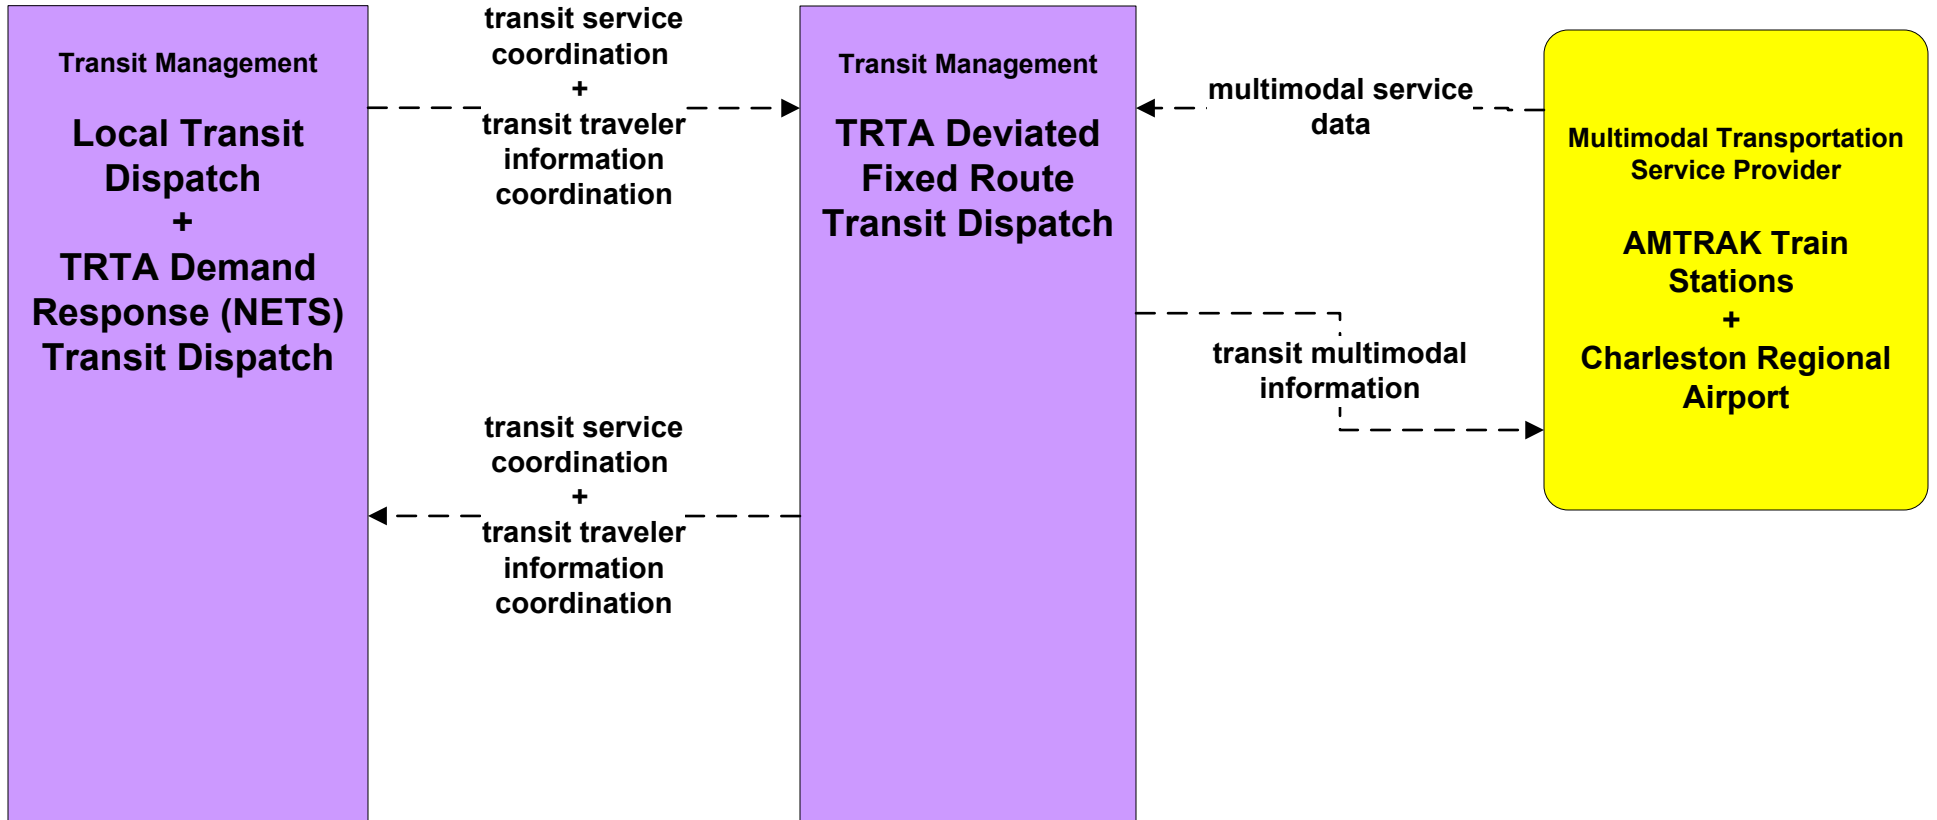

APTS7 - Multimodal Coordination Bluefield (1 of 2)

APTS7 - Multimodal Coordination EasyRider (1 of 2)

**APTS7 - Multimodal Coordination
KVRTA (1 of 2)**

APTS7 - Multimodal Coordination Local Transit

APTS7 - Multimodal Coordination PanTran (1 of 2)

APTS7 - Multimodal Coordination PVTA (1 of 2)

APTS7 - Multimodal Coordination OVRTA (1 of 2)

APTS7 - Multimodal Coordination TRTA

**APTS7 - Multimodal Coordination
TTA (1 of 2)**

**MC04 - Weather Information Processing and Distribution
WV DOH RWIS Server**