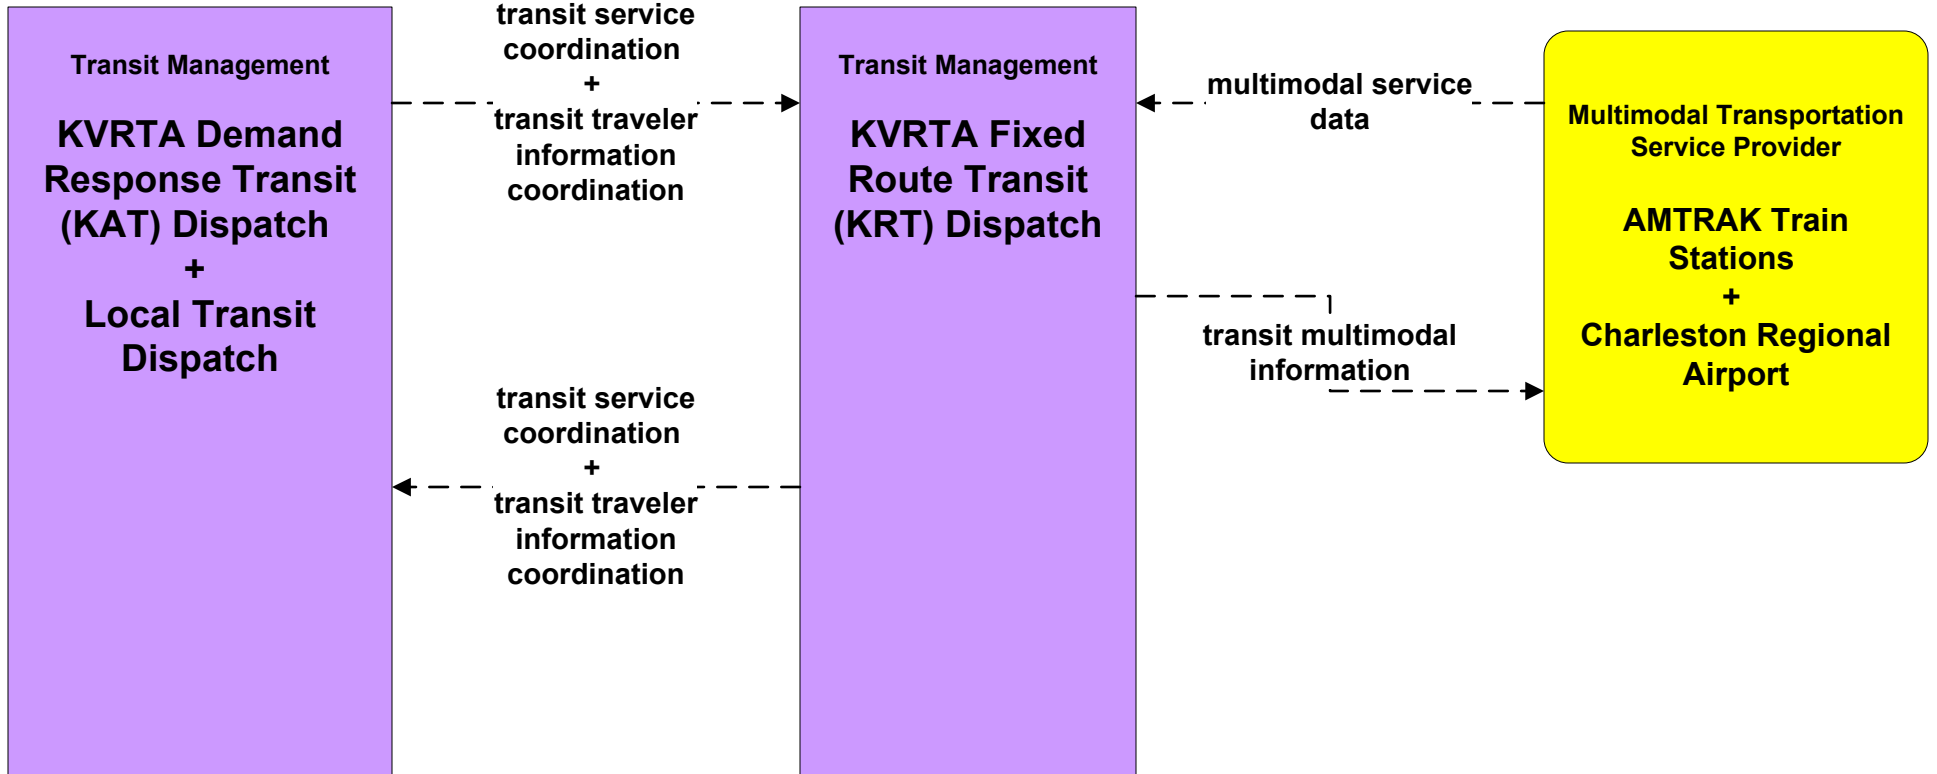

APTS7 - Multimodal Coordination Bluefield (1 of 2)

APTS7 - Multimodal Coordination EasyRider (1 of 2)

**APTS7 - Multimodal Coordination
KVRTA (1 of 2)**

APTS7 - Multimodal Coordination Local Transit

APTS7 - Multimodal Coordination PanTran (1 of 2)

APTS7 - Multimodal Coordination PVTA (1 of 2)

APTS7 - Multimodal Coordination OVRTA (1 of 2)

APTS7 - Multimodal Coordination TRTA

**APTS7 - Multimodal Coordination
TTA (1 of 2)**

**MC04 - Weather Information Processing and Distribution
WV DOH RWIS Server**