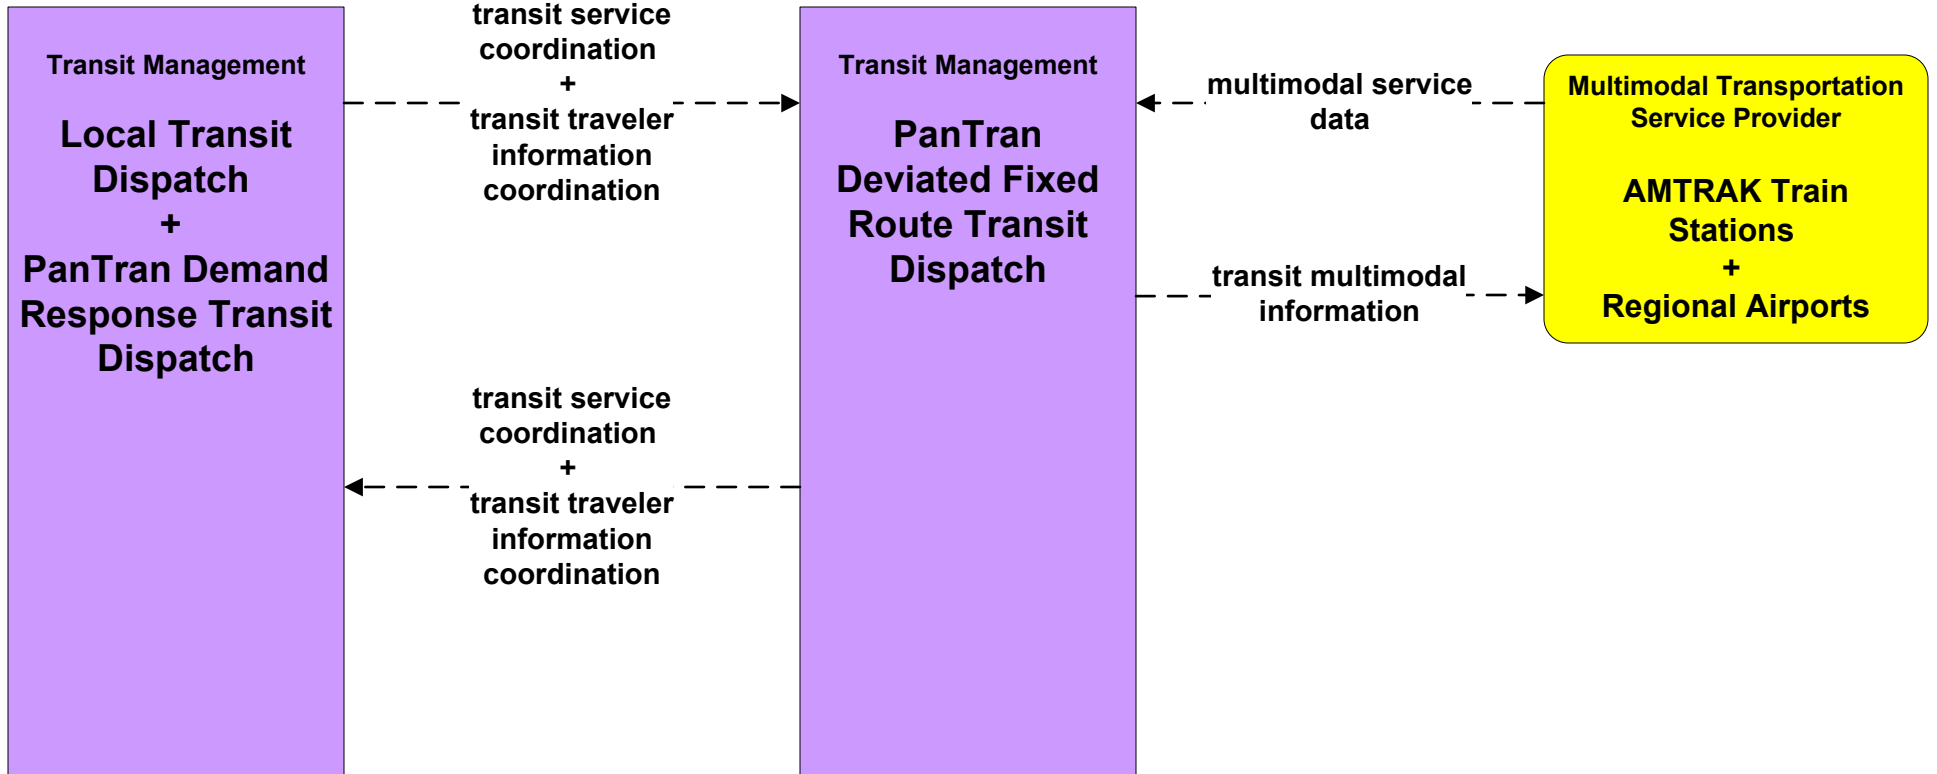

APTS7 - Multimodal Coordination Bluefield (1 of 2)

APTS7 - Multimodal Coordination EasyRider (1 of 2)

**APTS7 - Multimodal Coordination
KVRTA (1 of 2)**

APTS7 - Multimodal Coordination Local Transit

APTS7 - Multimodal Coordination PanTran (1 of 2)

APTS7 - Multimodal Coordination PVTA (1 of 2)

APTS7 - Multimodal Coordination OVRTA (1 of 2)

APTS7 - Multimodal Coordination TRTA

**APTS7 - Multimodal Coordination
TTA (1 of 2)**

**MC04 - Weather Information Processing and Distribution
WV DOH RWIS Server**