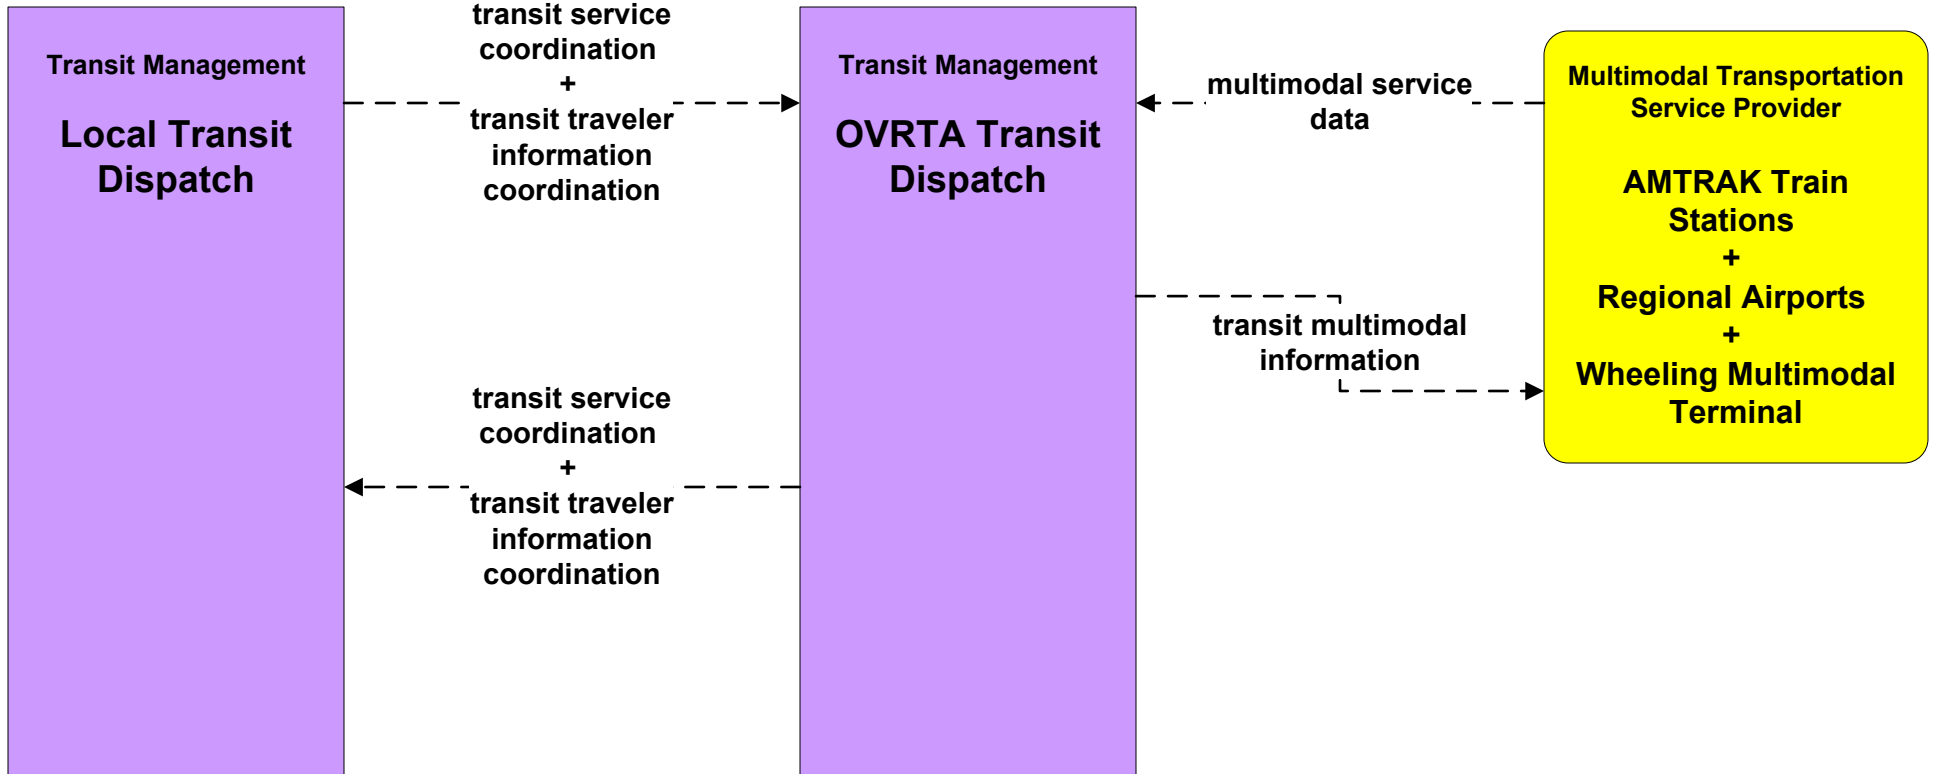

APTS7 - Multimodal Coordination Bluefield (1 of 2)

APTS7 - Multimodal Coordination EasyRider (1 of 2)

**APTS7 - Multimodal Coordination
KVRTA (1 of 2)**

APTS7 - Multimodal Coordination Local Transit

APTS7 - Multimodal Coordination PanTran (1 of 2)

APTS7 - Multimodal Coordination PVTA (1 of 2)

APTS7 - Multimodal Coordination OVRTA (1 of 2)

APTS7 - Multimodal Coordination TRTA

**APTS7 - Multimodal Coordination
TTA (1 of 2)**

**MC04 - Weather Information Processing and Distribution
WV DOH RWIS Server**