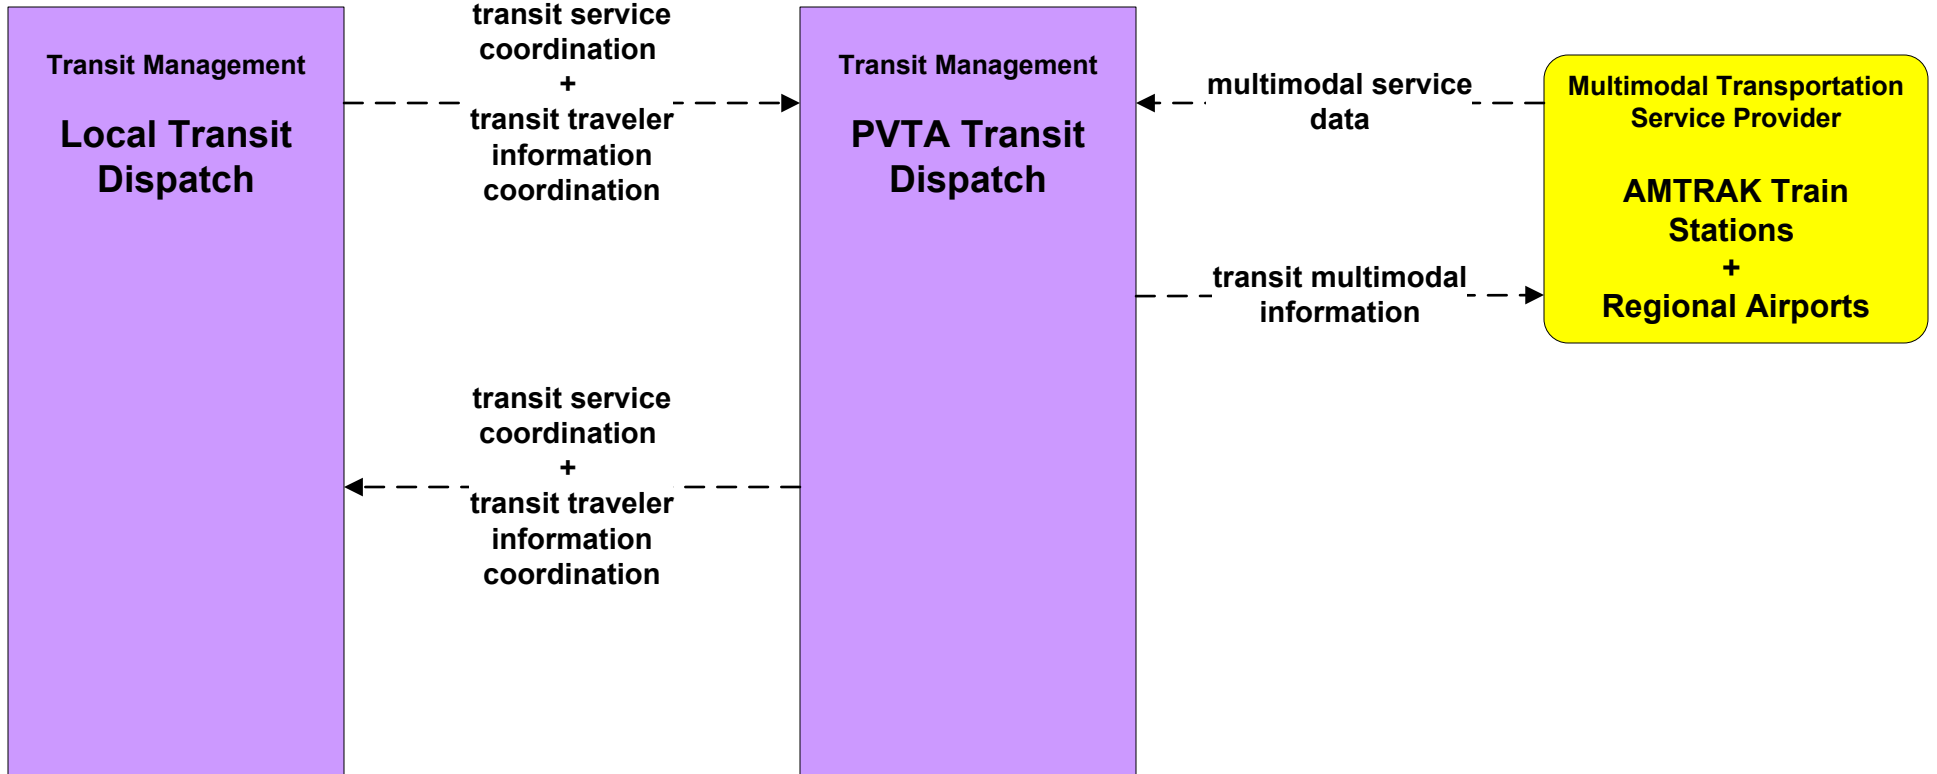

APTS7 - Multimodal Coordination Bluefield (1 of 2)

APTS7 - Multimodal Coordination EasyRider (1 of 2)

**APTS7 - Multimodal Coordination
KVRTA (1 of 2)**

APTS7 - Multimodal Coordination Local Transit

APTS7 - Multimodal Coordination PanTran (1 of 2)

APTS7 - Multimodal Coordination PVTA (1 of 2)

APTS7 - Multimodal Coordination OVRTA (1 of 2)

APTS7 - Multimodal Coordination TRTA

**APTS7 - Multimodal Coordination
TTA (1 of 2)**

**MC04 - Weather Information Processing and Distribution
WV DOH RWIS Server**