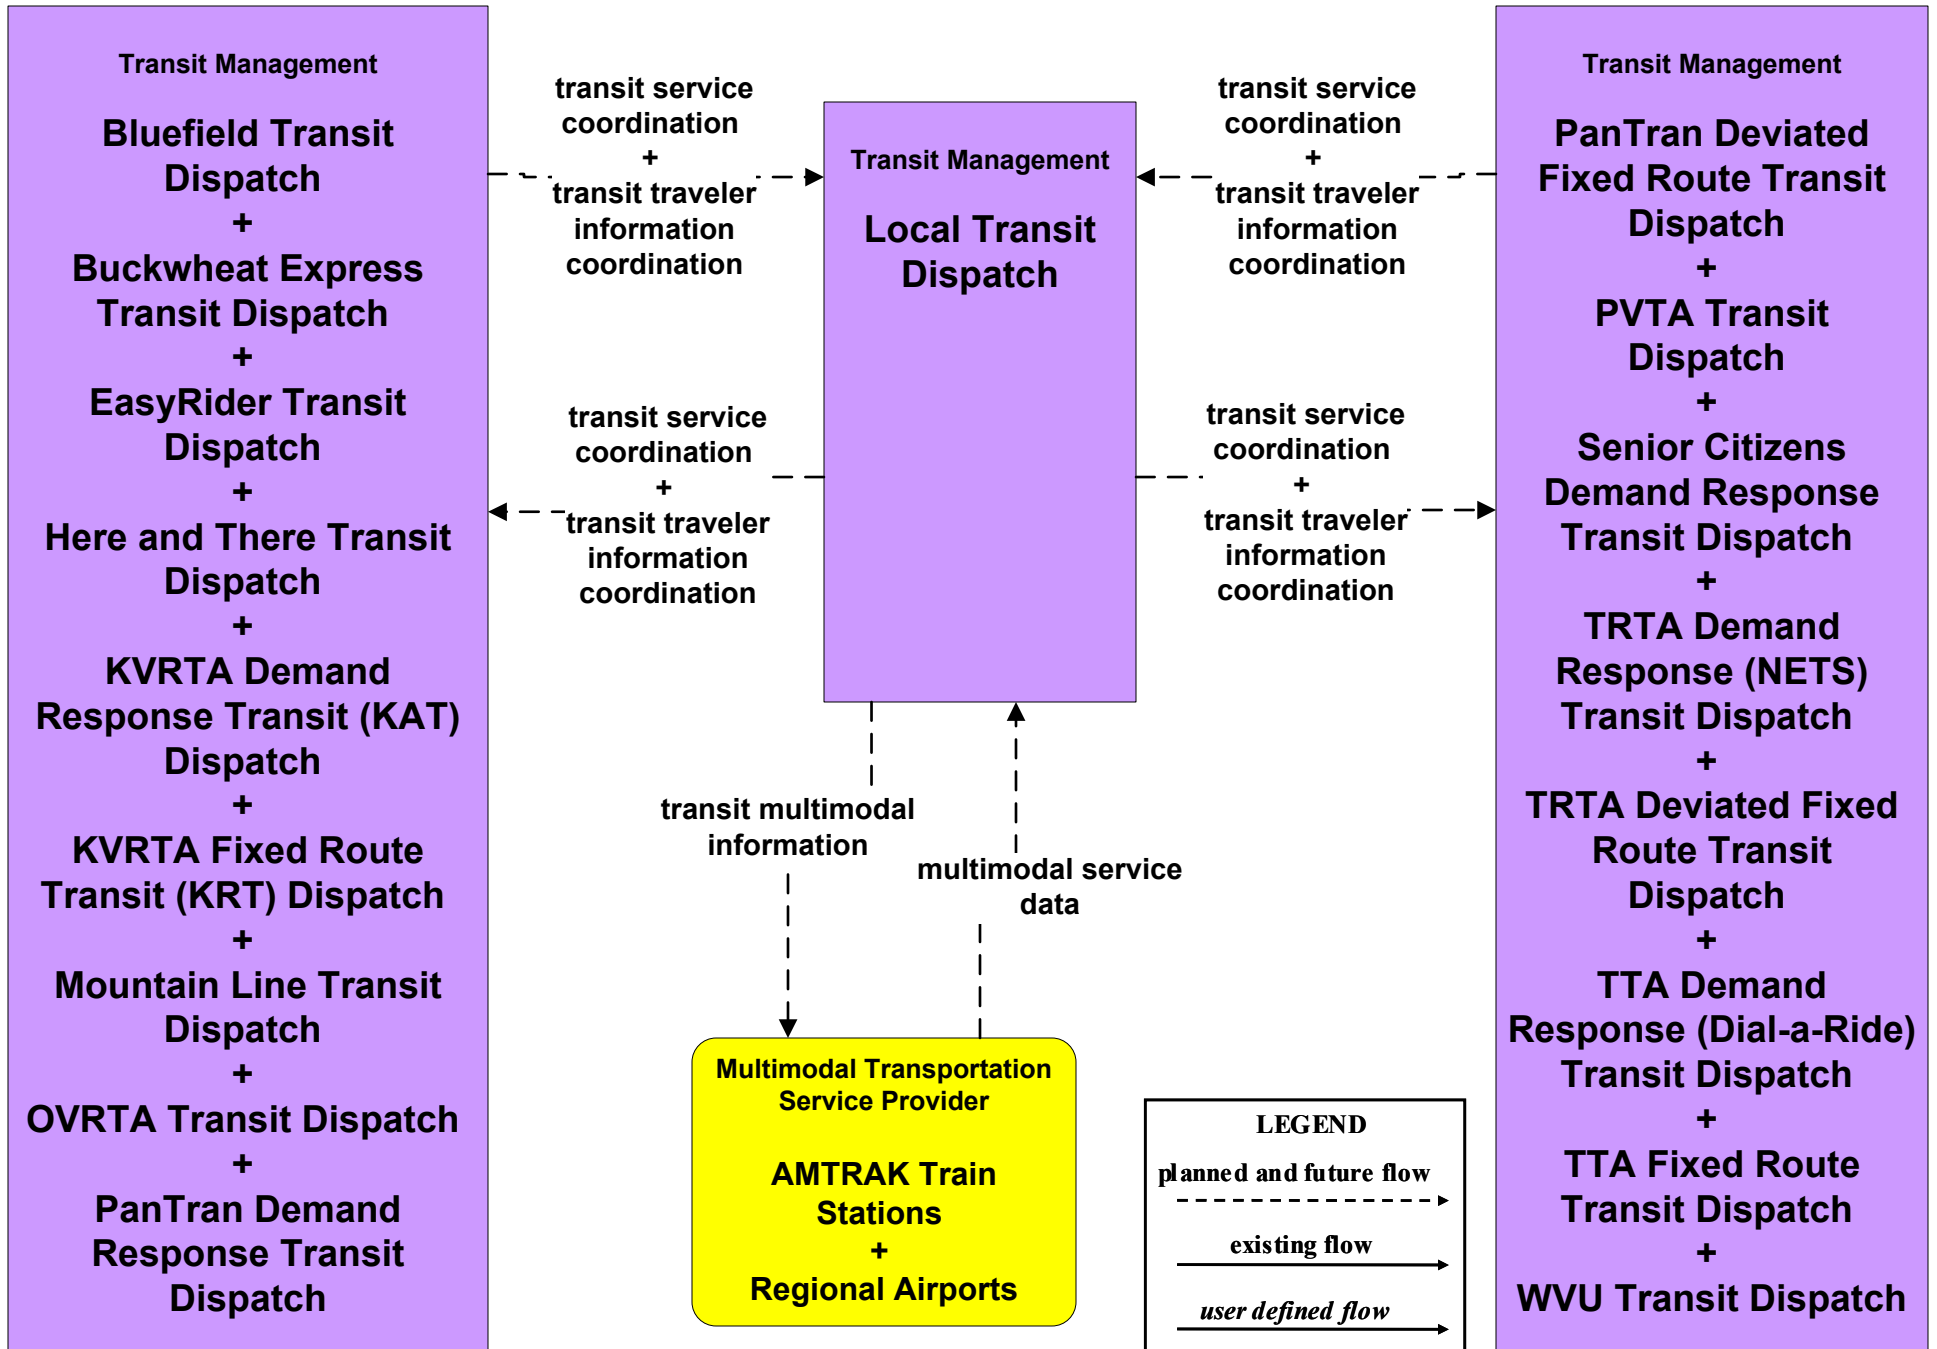

APTS7 - Multimodal Coordination Bluefield (1 of 2)

APTS7 - Multimodal Coordination EasyRider (1 of 2)

**APTS7 - Multimodal Coordination
KVRTA (1 of 2)**

APTS7 - Multimodal Coordination Local Transit

APTS7 - Multimodal Coordination PanTran (1 of 2)

APTS7 - Multimodal Coordination PVTA (1 of 2)

APTS7 - Multimodal Coordination OVRTA (1 of 2)

APTS7 - Multimodal Coordination TRTA

**APTS7 - Multimodal Coordination
TTA (1 of 2)**

**MC04 - Weather Information Processing and Distribution
WV DOH RWIS Server**