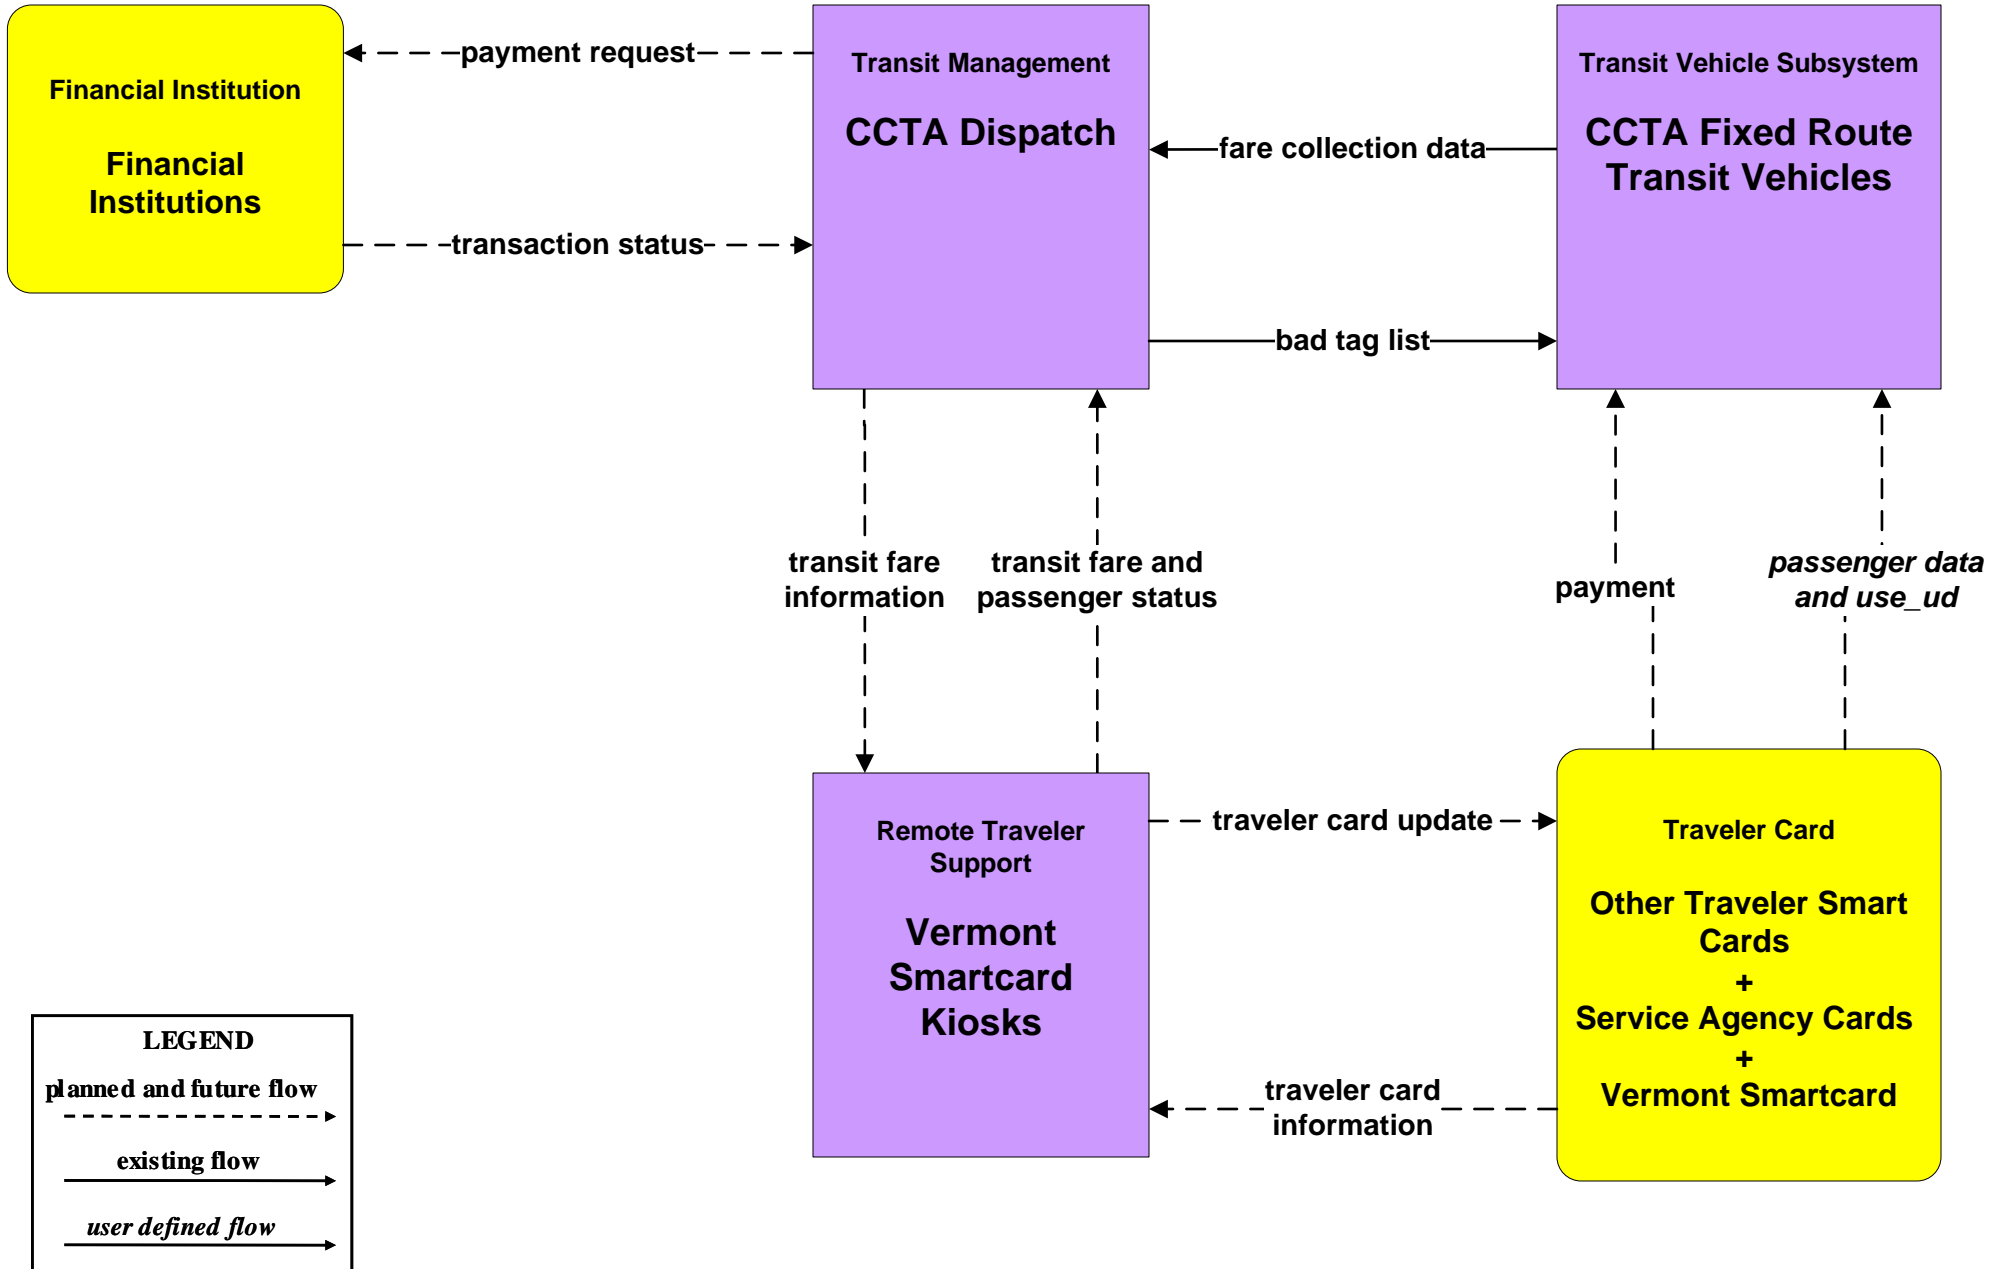

APTS04 - Transit Fare Collection Management CCTA

APTS04 - Transit Fare Collection Management CCTA- Vermont Smartcard

APTS04 - Transit Fare Collection Management Marble Valley Transit

APTS04 - Transit Fare Collection Management Local Transit Districts

APTS04 - Transit Fare Collection Management GMTA- Vermont Smartcard