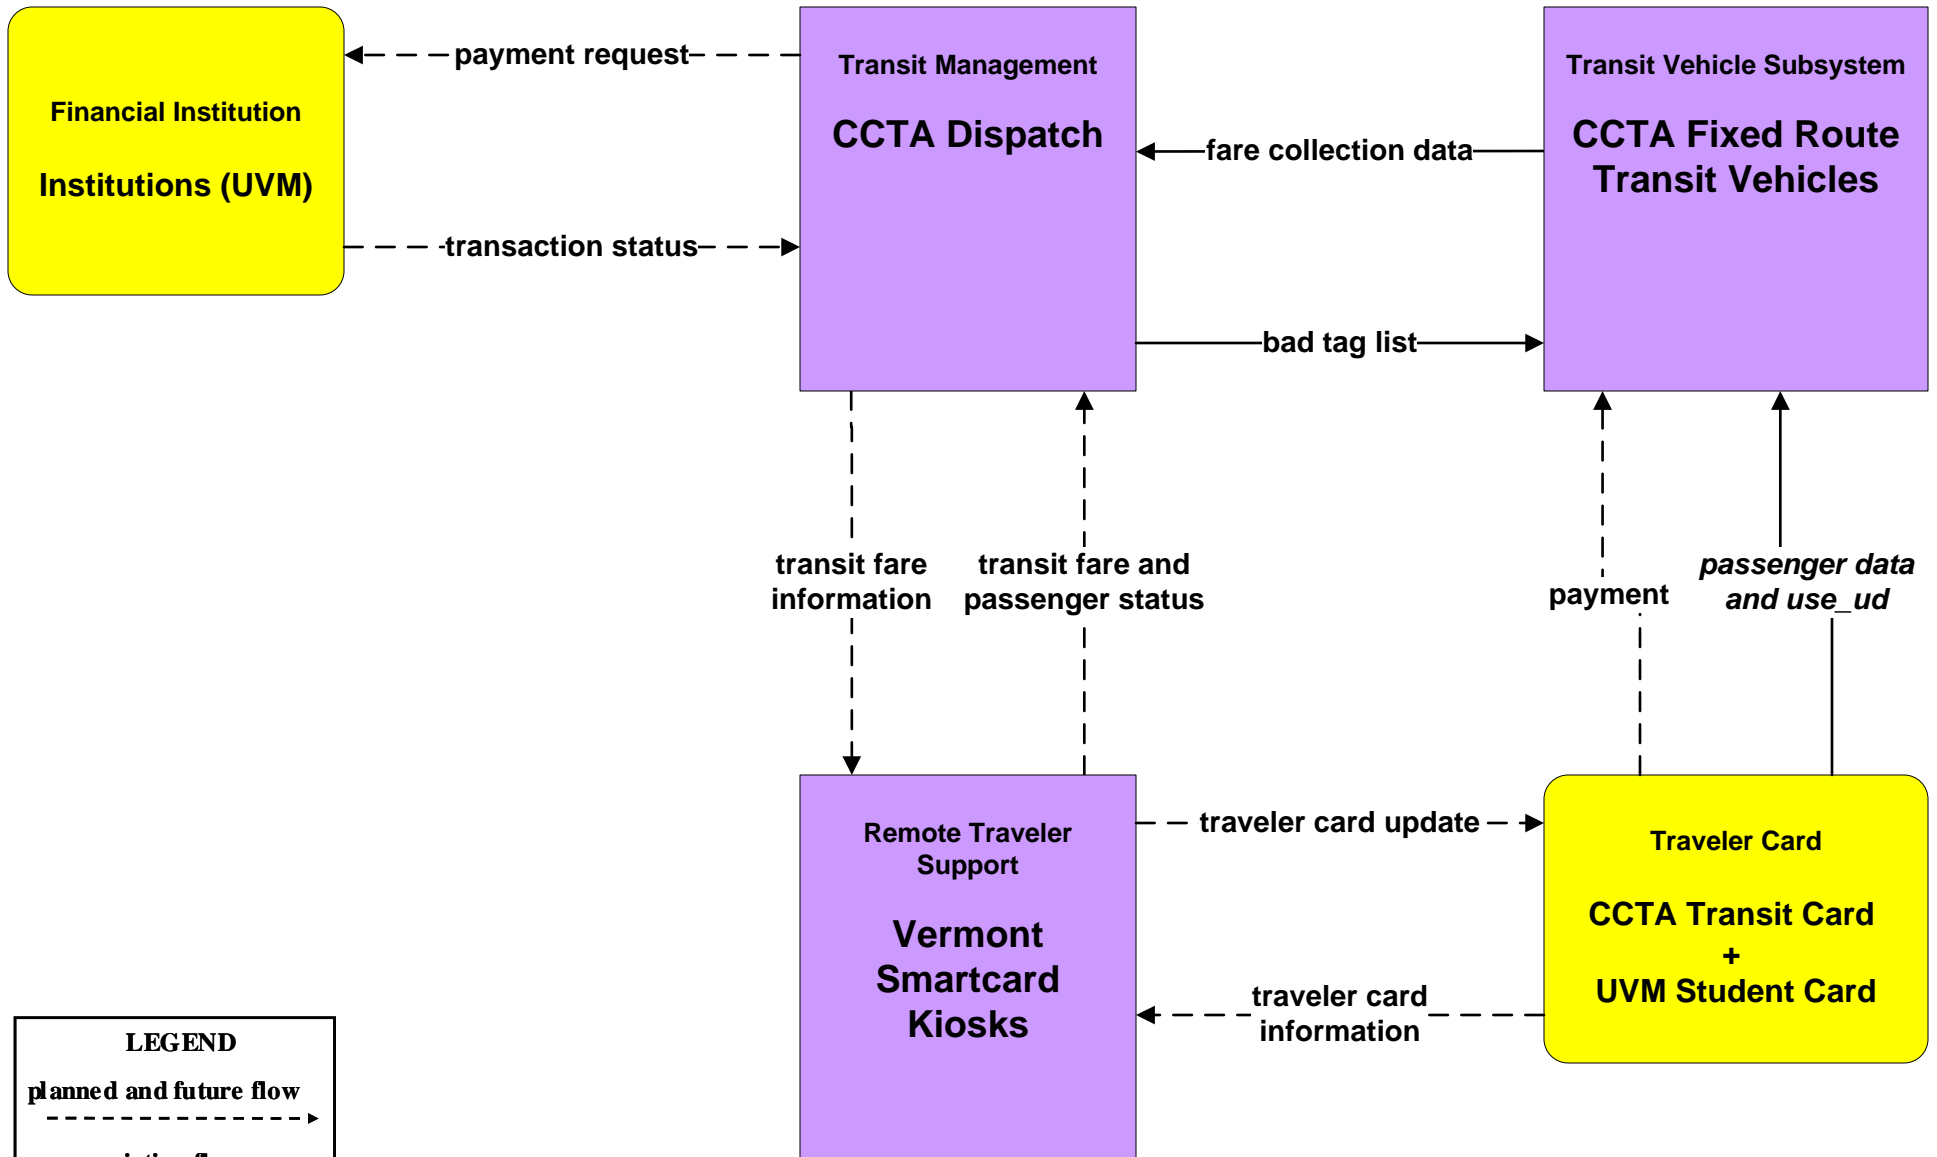

APTS04 - Transit Fare Collection Management CCTA

APTS04 - Transit Fare Collection Management CCTA- Vermont Smartcard

APTS04 - Transit Fare Collection Management Marble Valley Transit

APTS04 - Transit Fare Collection Management Local Transit Districts

APTS04 - Transit Fare Collection Management GMTA- Vermont Smartcard