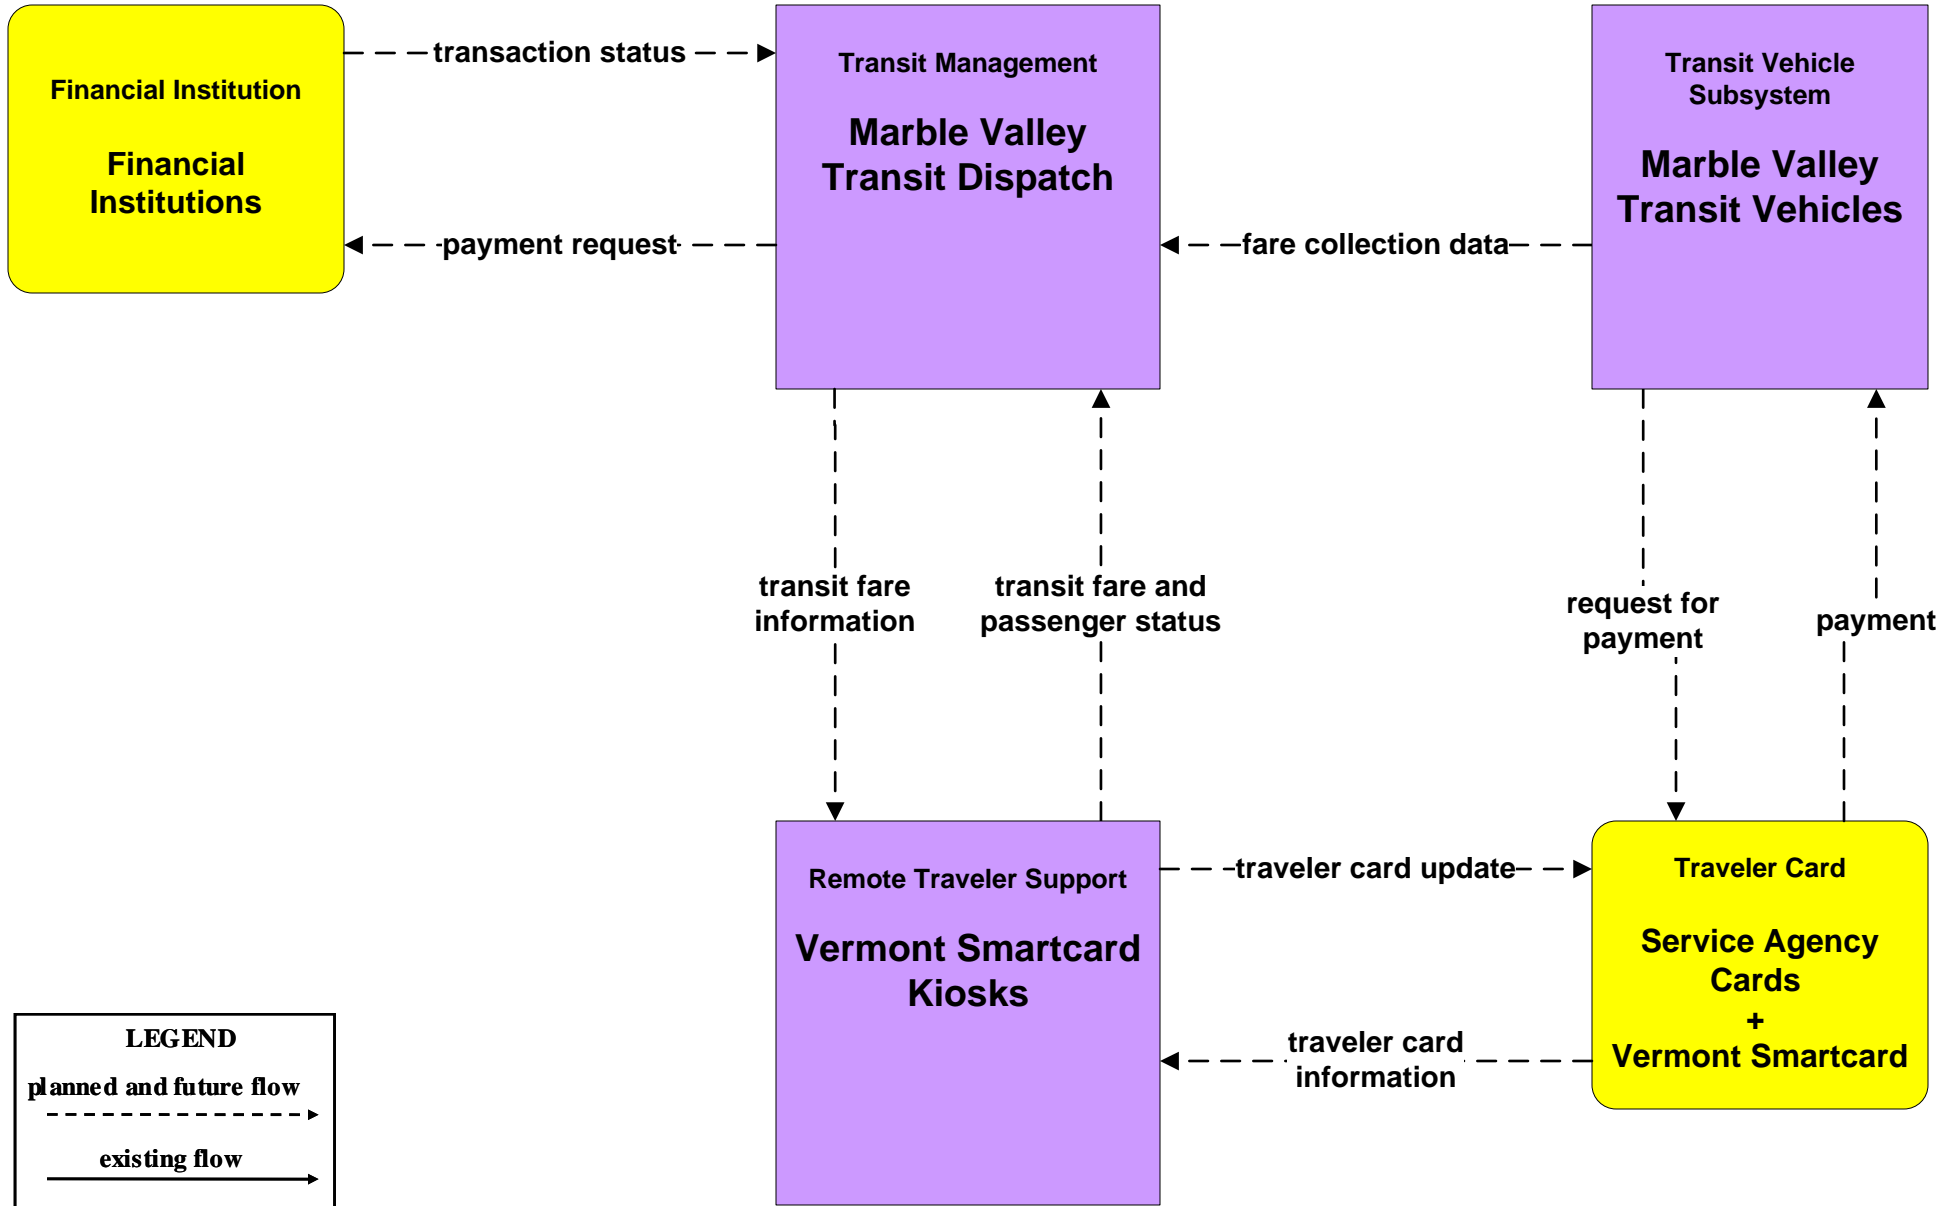

APTS04 - Transit Fare Collection Management CCTA

APTS04 - Transit Fare Collection Management CCTA- Vermont Smartcard

APTS04 - Transit Fare Collection Management Marble Valley Transit

APTS04 - Transit Fare Collection Management Local Transit Districts

APTS04 - Transit Fare Collection Management GMTA- Vermont Smartcard