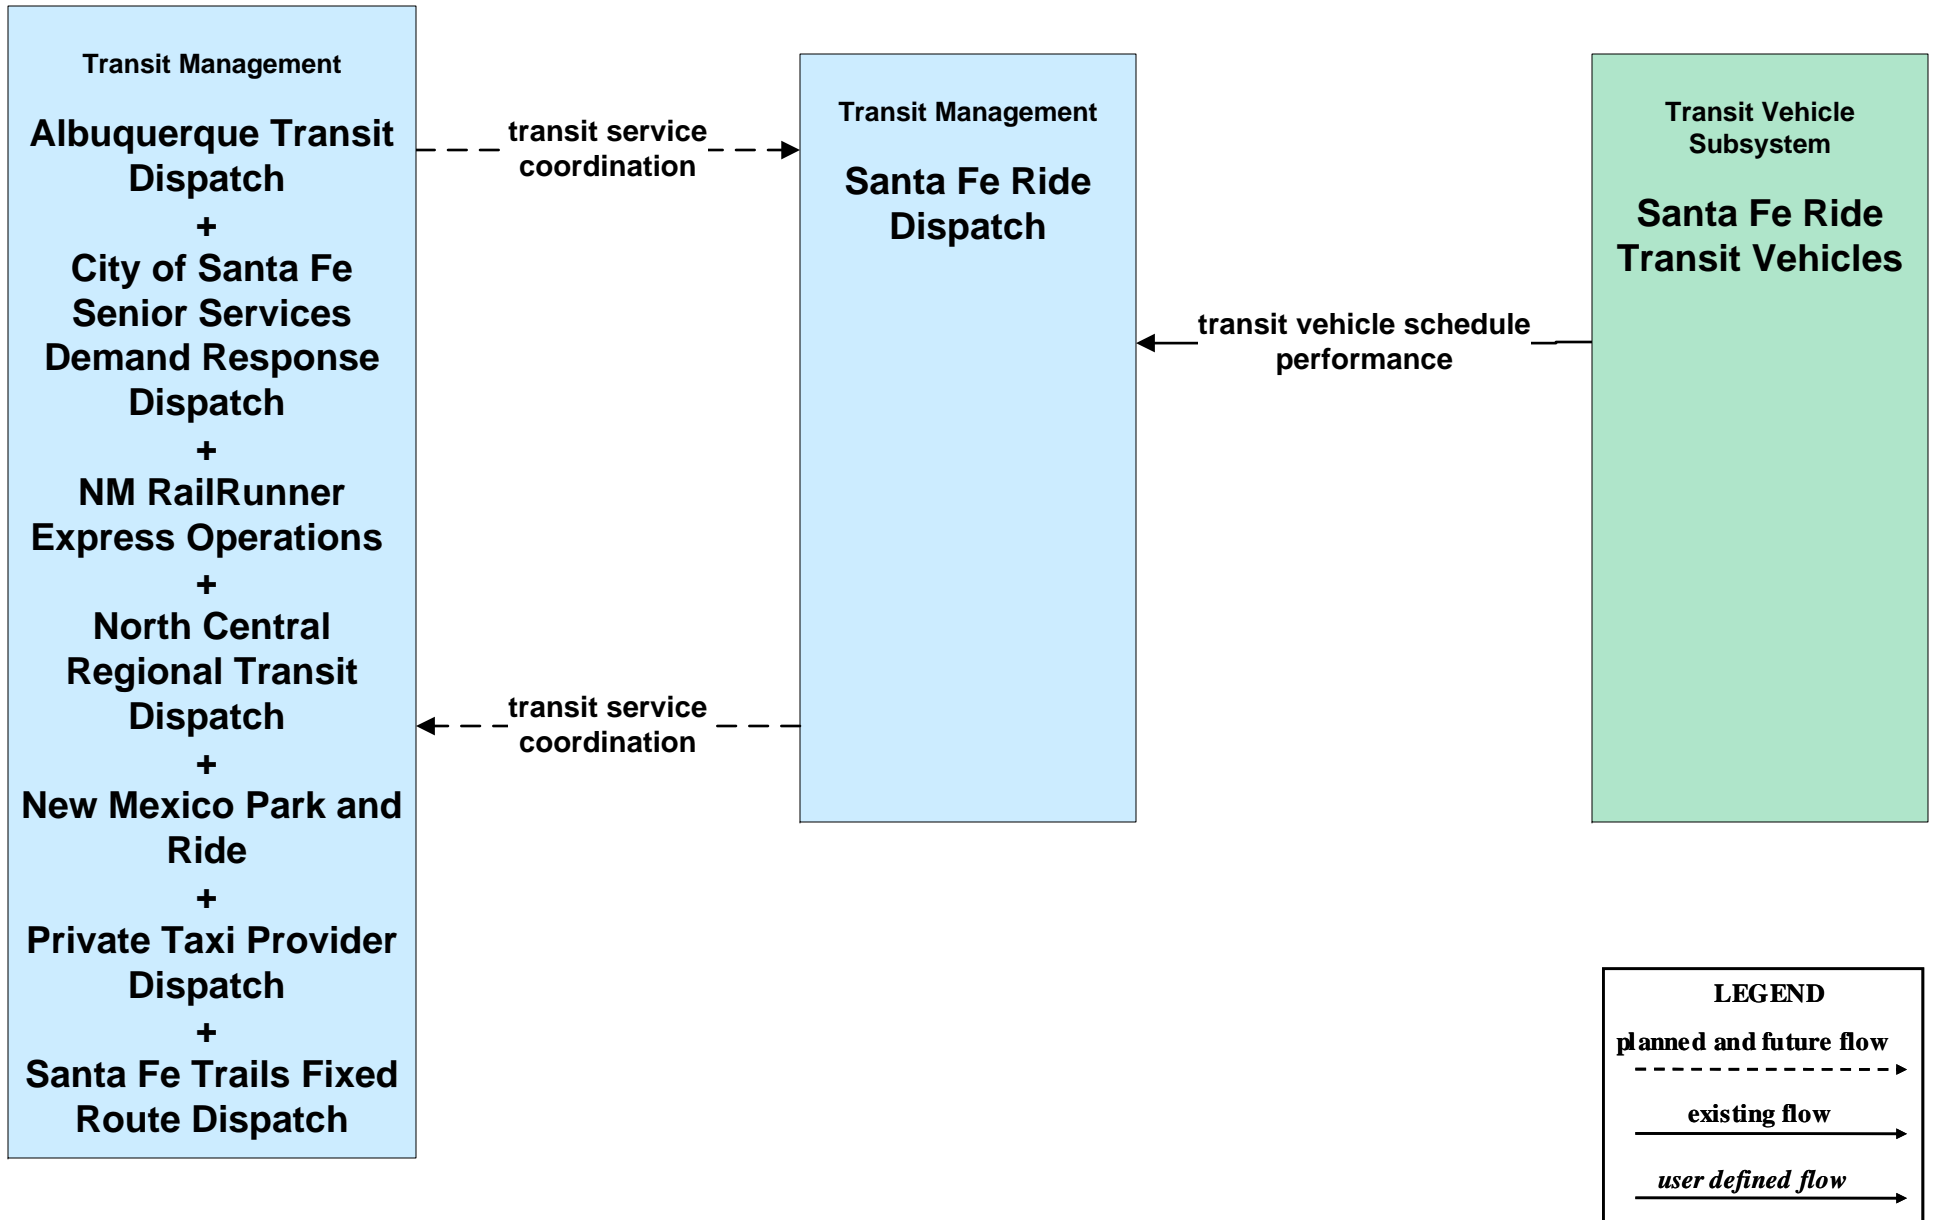

**APTS07 - Multi-modal Coordination
Santa Fe Trails Paratransit**

APTS07 - Multi-modal Coordination North Central Regional Transit