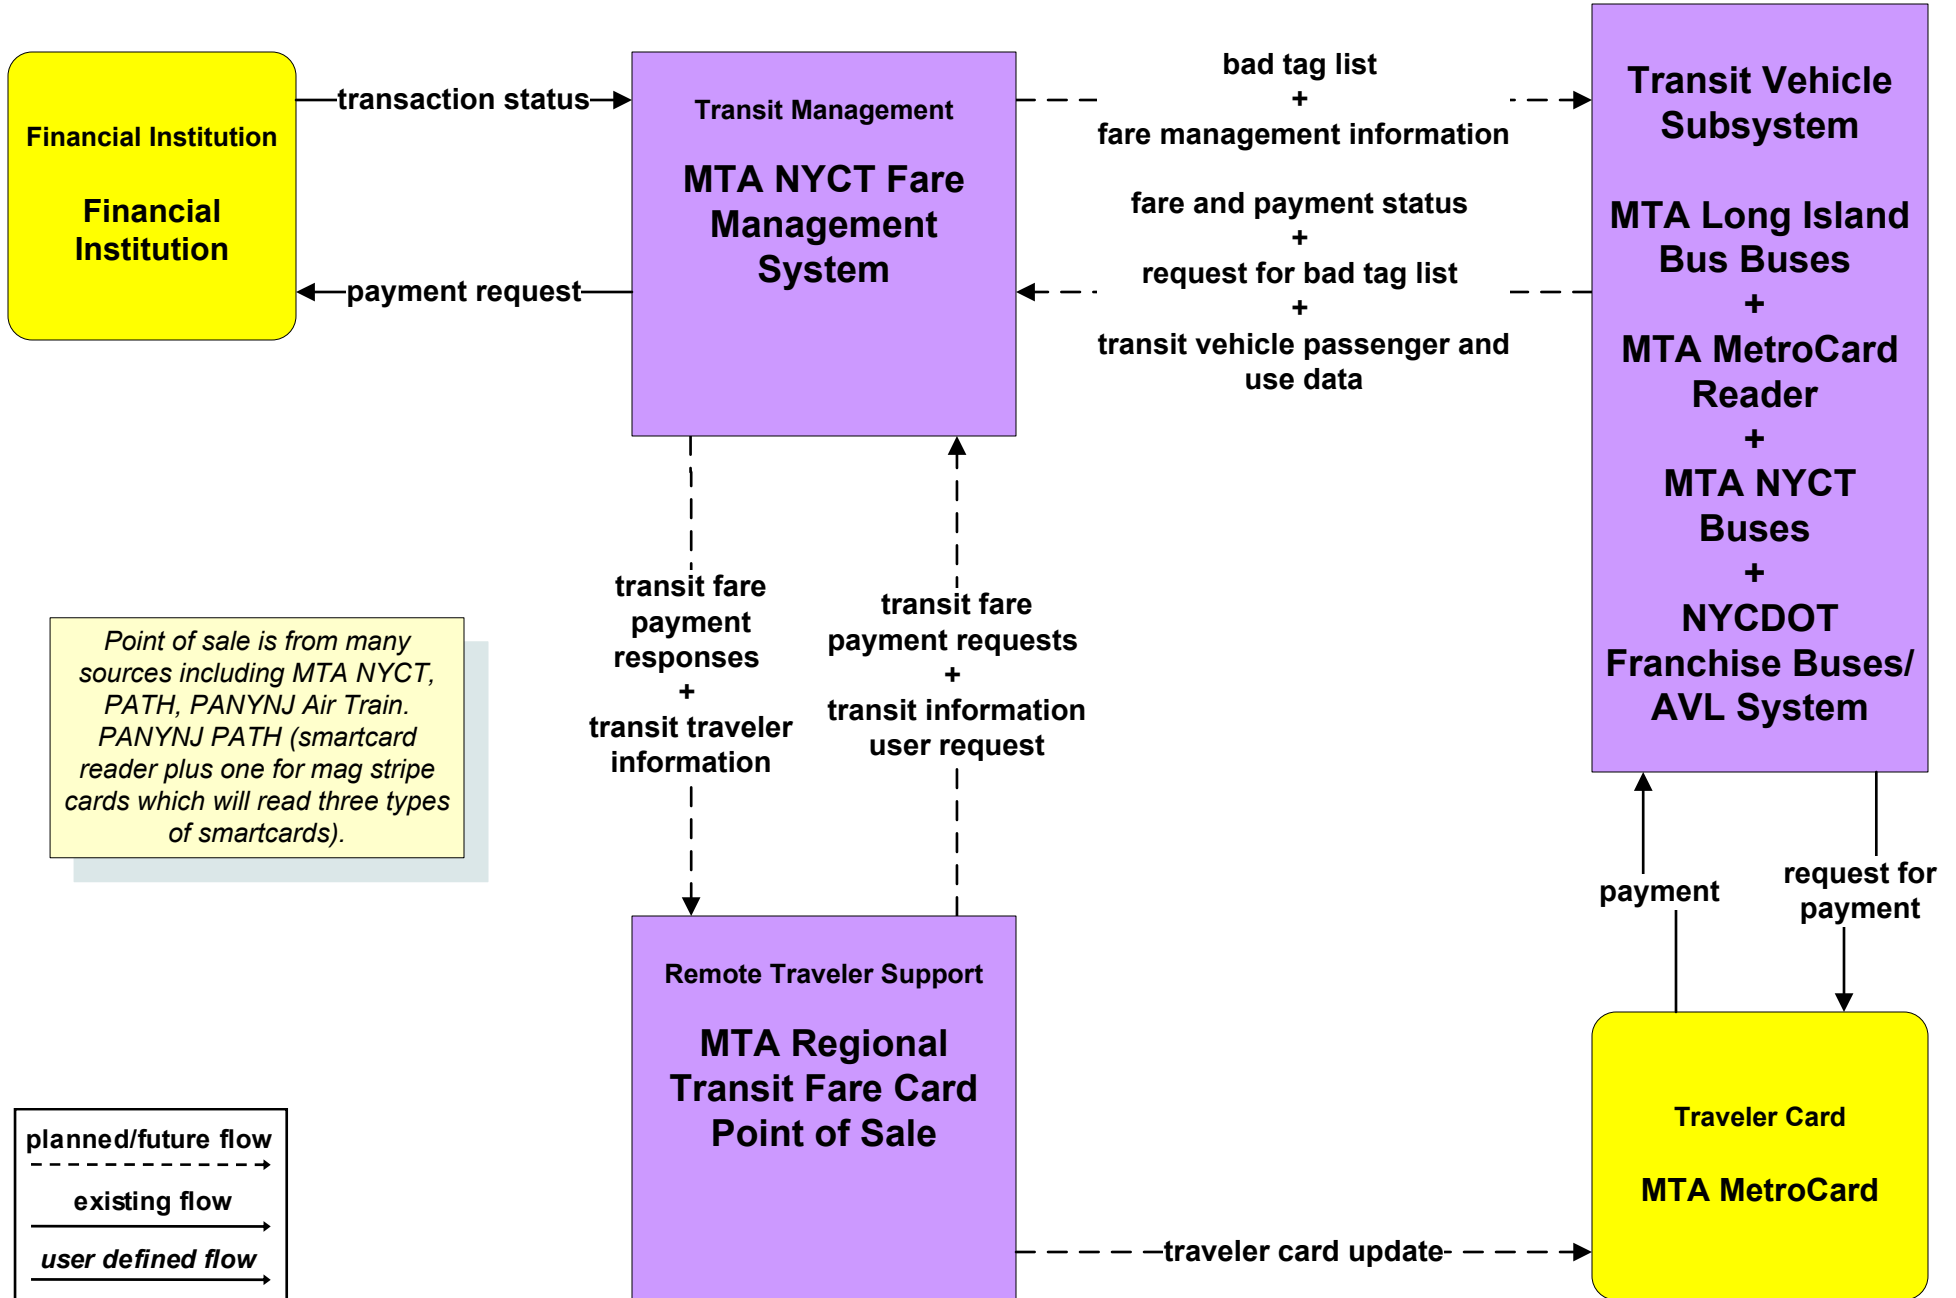

APTS4 - Transit Passenger and Fare Payment MTA MetroCard Management

APTS4 - Transit Passenger and Fare Payment MTA Long Island Bus

APTS4 - Transit Passenger and Fare Payment MTA NYC Transit

**APTS4 - Transit Passenger and Fare Payment
MTA Metro North Railroad**

**APTS4 - Transit Passenger and Fare Payment
Regional Transit Fare Reciprocity Network (FUTURE)**

APTS5 - Transit Security MTA NYCT Staten Island Railway

APTS5 - Transit Security Westchester County Bee Line