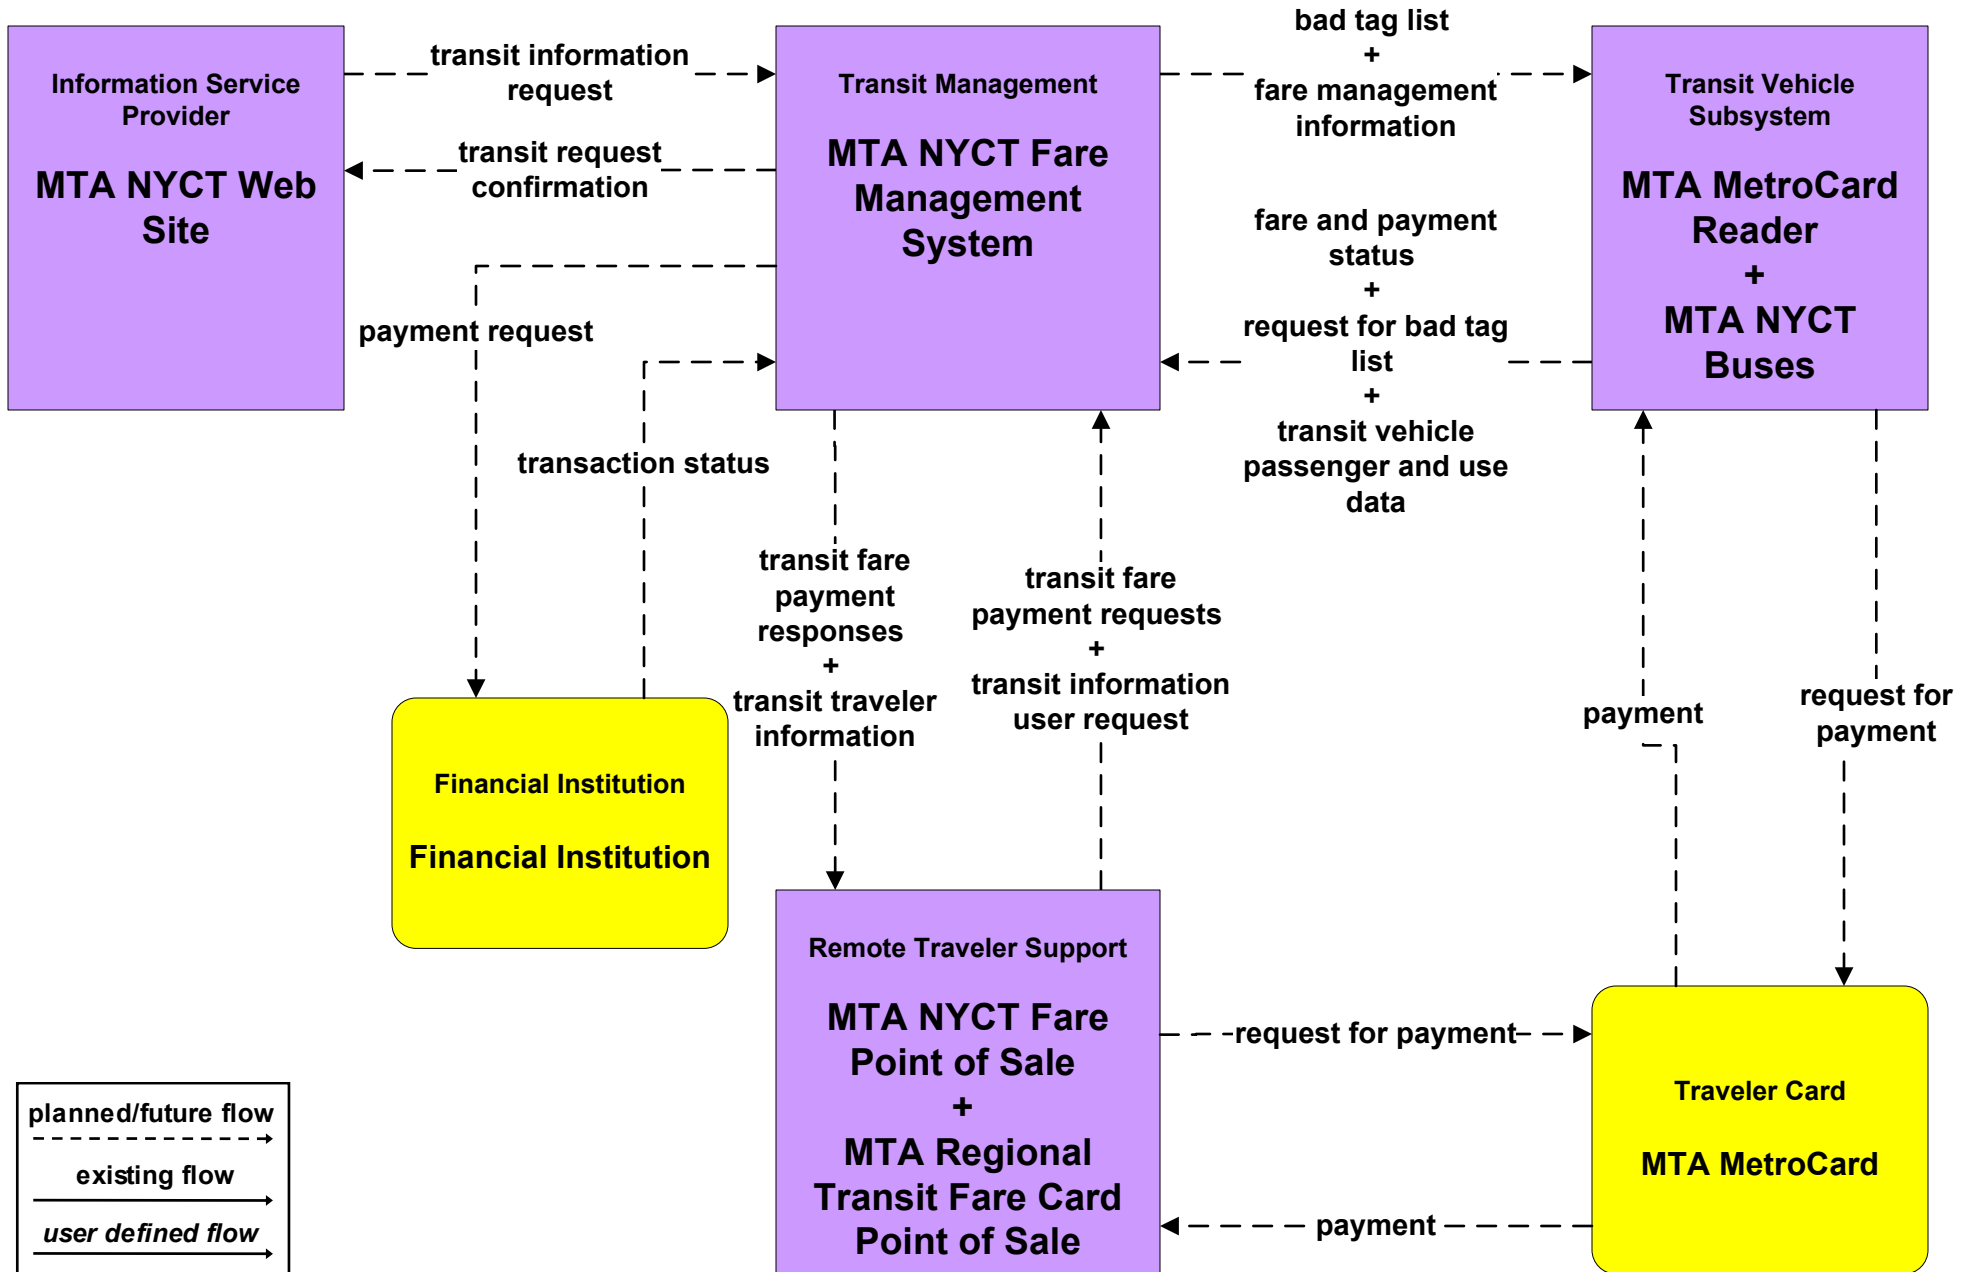

APTS4 - Transit Passenger and Fare Payment MTA MetroCard Management

APTS4 - Transit Passenger and Fare Payment MTA Long Island Bus

APTS4 - Transit Passenger and Fare Payment MTA NYC Transit

**APTS4 - Transit Passenger and Fare Payment
MTA Metro North Railroad**

**APTS4 - Transit Passenger and Fare Payment
Regional Transit Fare Reciprocity Network (FUTURE)**

APTS5 - Transit Security MTA NYCT Staten Island Railway

APTS5 - Transit Security Westchester County Bee Line