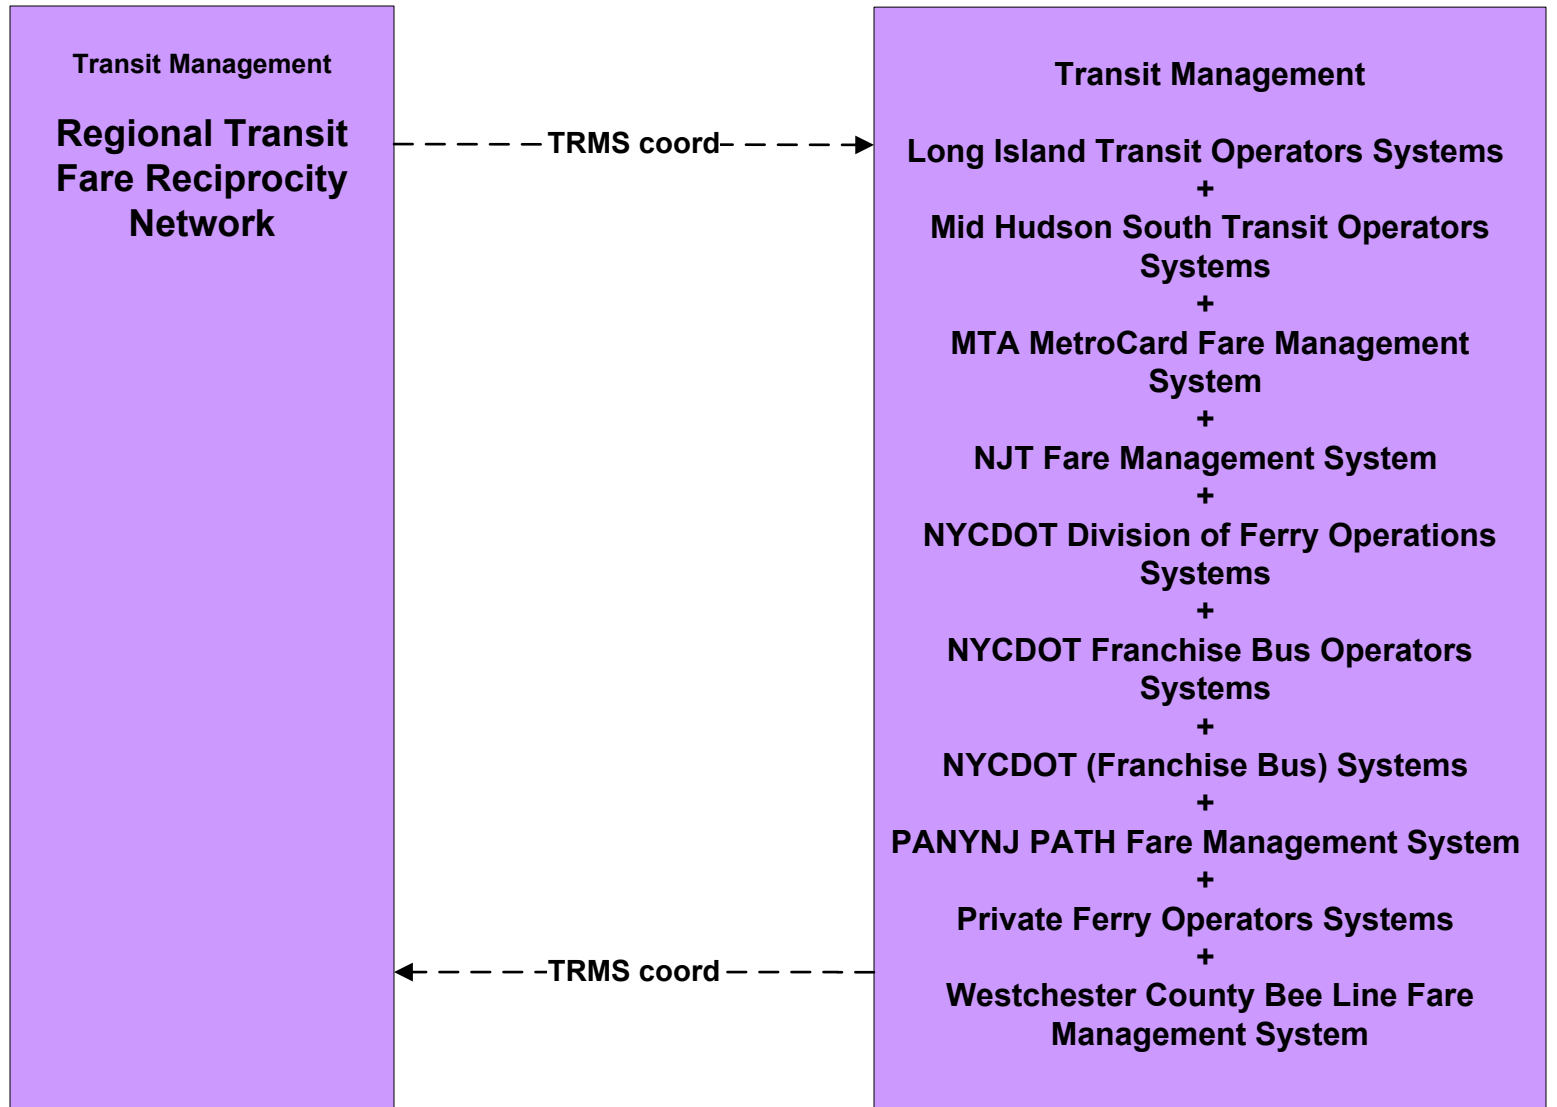

APTS4 - Transit Passenger and Fare Payment MTA MetroCard Management

APTS4 - Transit Passenger and Fare Payment MTA Long Island Bus

APTS4 - Transit Passenger and Fare Payment MTA NYC Transit

**APTS4 - Transit Passenger and Fare Payment
MTA Metro North Railroad**

**APTS4 - Transit Passenger and Fare Payment
Regional Transit Fare Reciprocity Network (FUTURE)**

APTS5 - Transit Security MTA NYCT Staten Island Railway

APTS5 - Transit Security Westchester County Bee Line