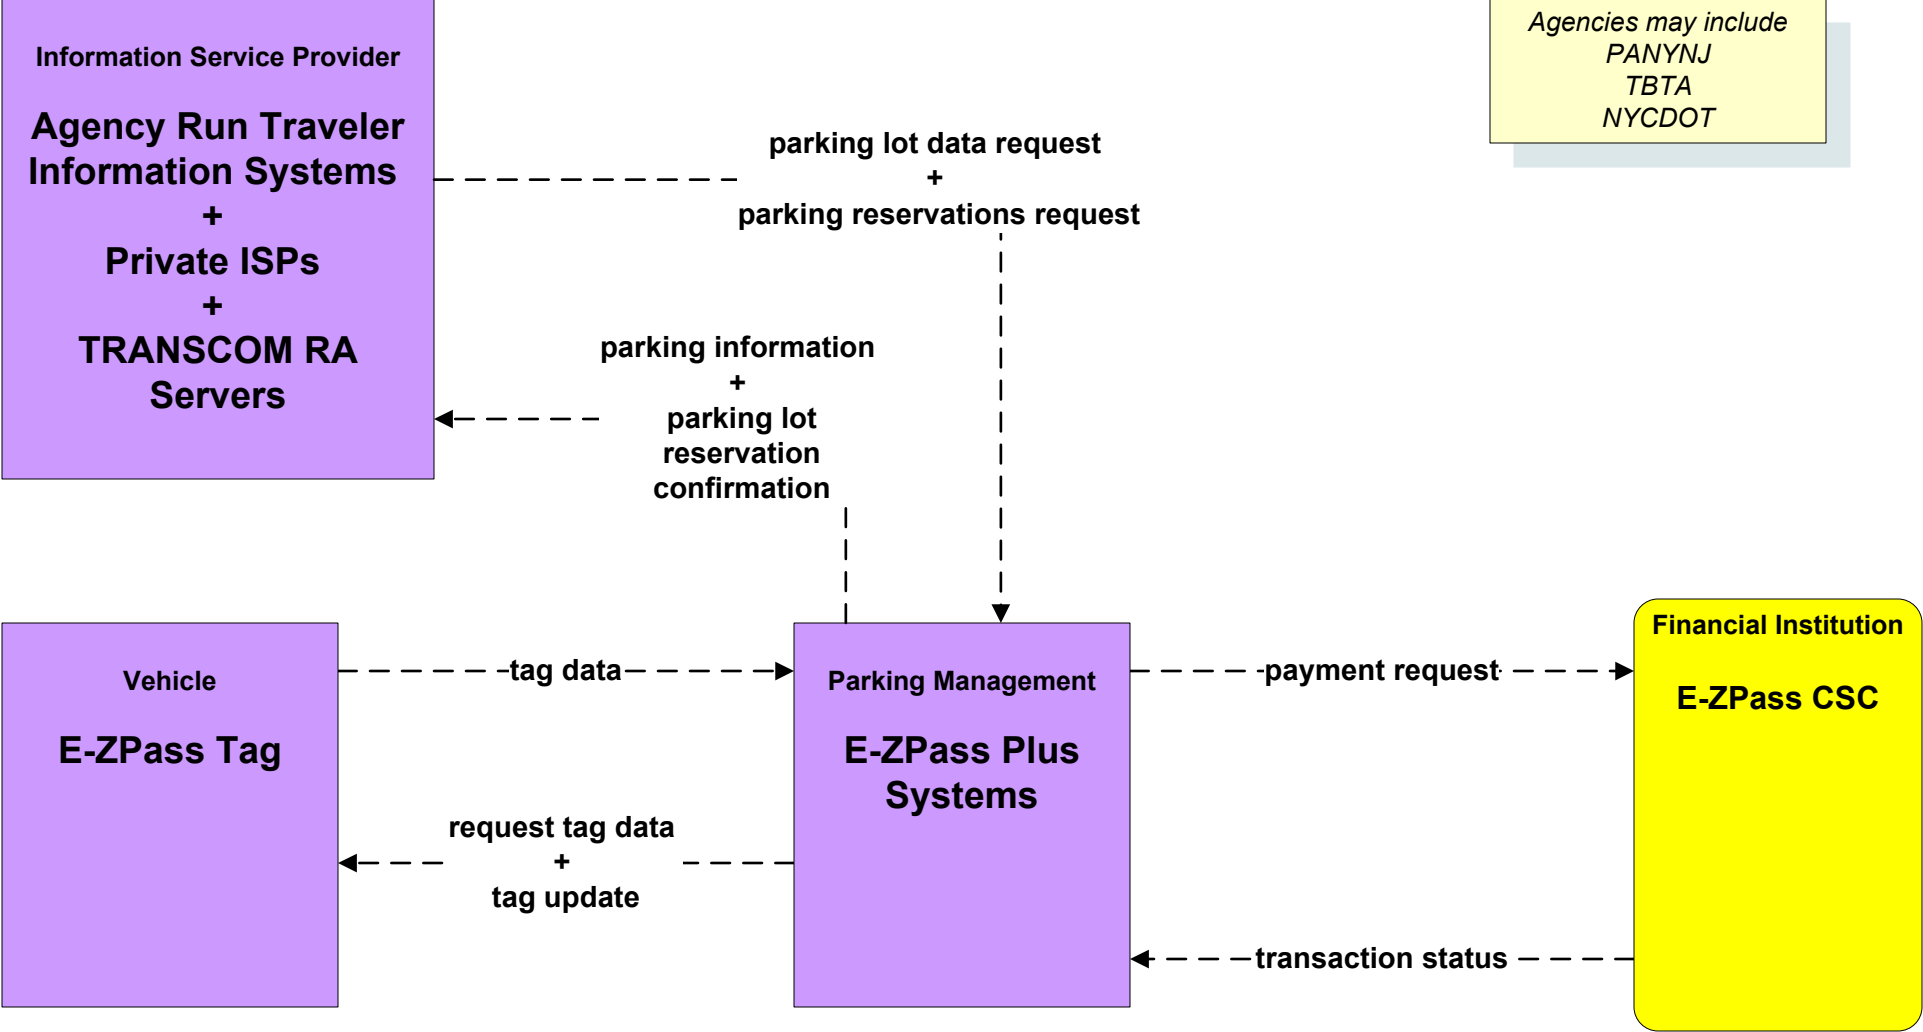

**AD1 - ITS Data Mart  
New York City (1 of 2)**

# ATMS10 - Electronic Toll Collection InterAgency Group (IAG)

# ATMS16 - Parking Facility Management E-ZPass Plus Parking Systems

*Agencies may include  
PANYNJ  
TBTA  
NYCDOT*