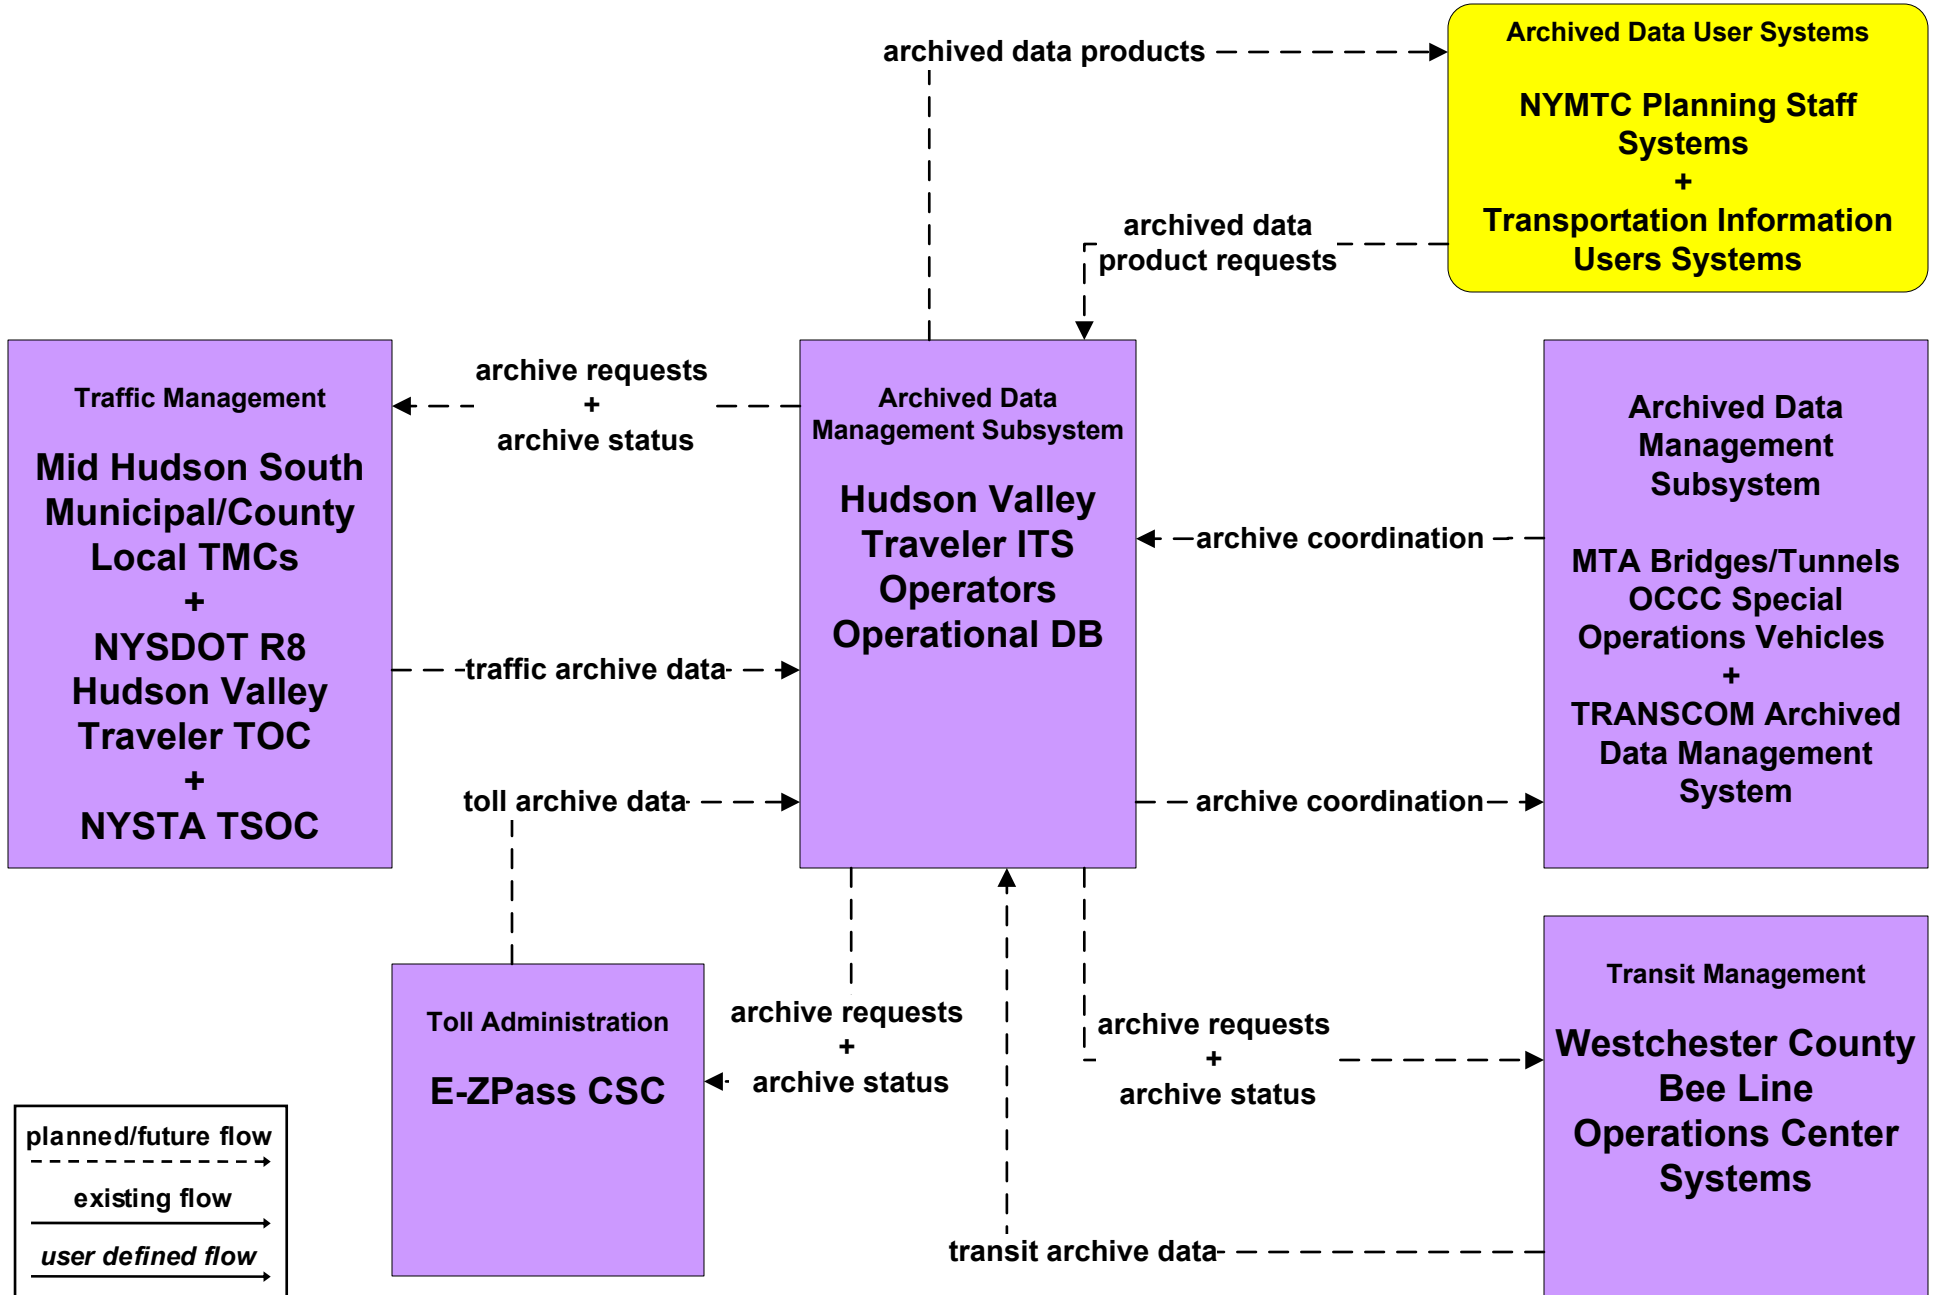

**AD1 - ITS Data Mart  
New York City (1 of 2)**

# AD1 - ITS Data Mart Hudson Valley

# ATMS10 - Electronic Toll Collection InterAgency Group (IAG)

# ATMS16 - Parking Facility Management E-ZPass Plus Parking Systems

*Agencies may include  
PANYNJ  
TBTA  
NYCDOT*