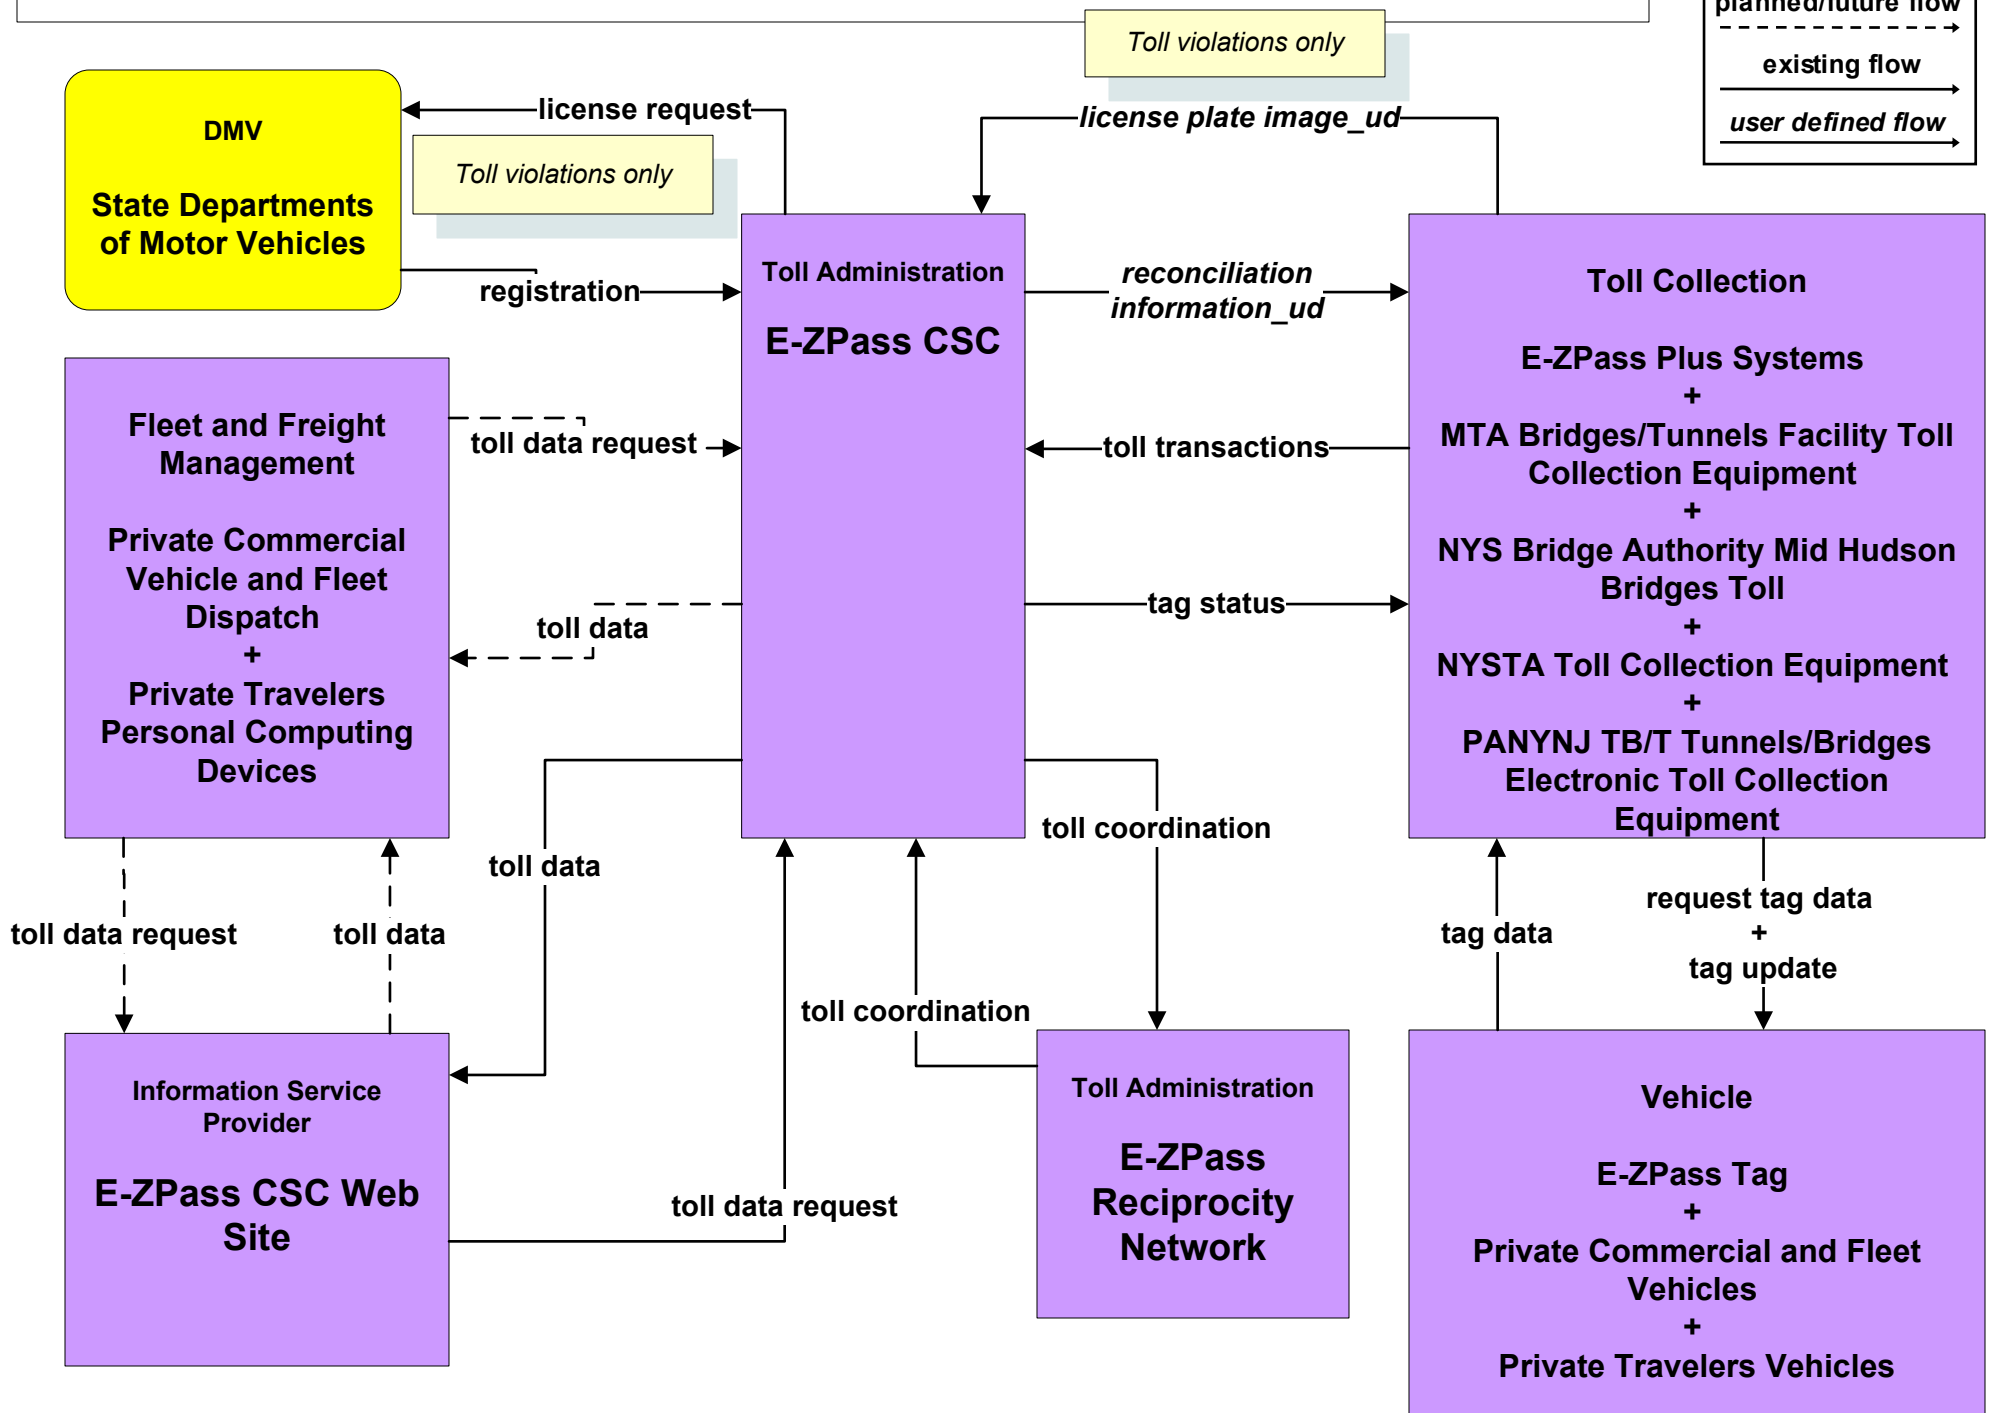

**AD1 - ITS Data Mart  
New York City (1 of 2)**

# ATMS10 - Electronic Toll Collection InterAgency Group (IAG)

# ATMS16 - Parking Facility Management E-ZPass Plus Parking Systems

*Agencies may include  
PANYNJ  
TBTA  
NYCDOT*