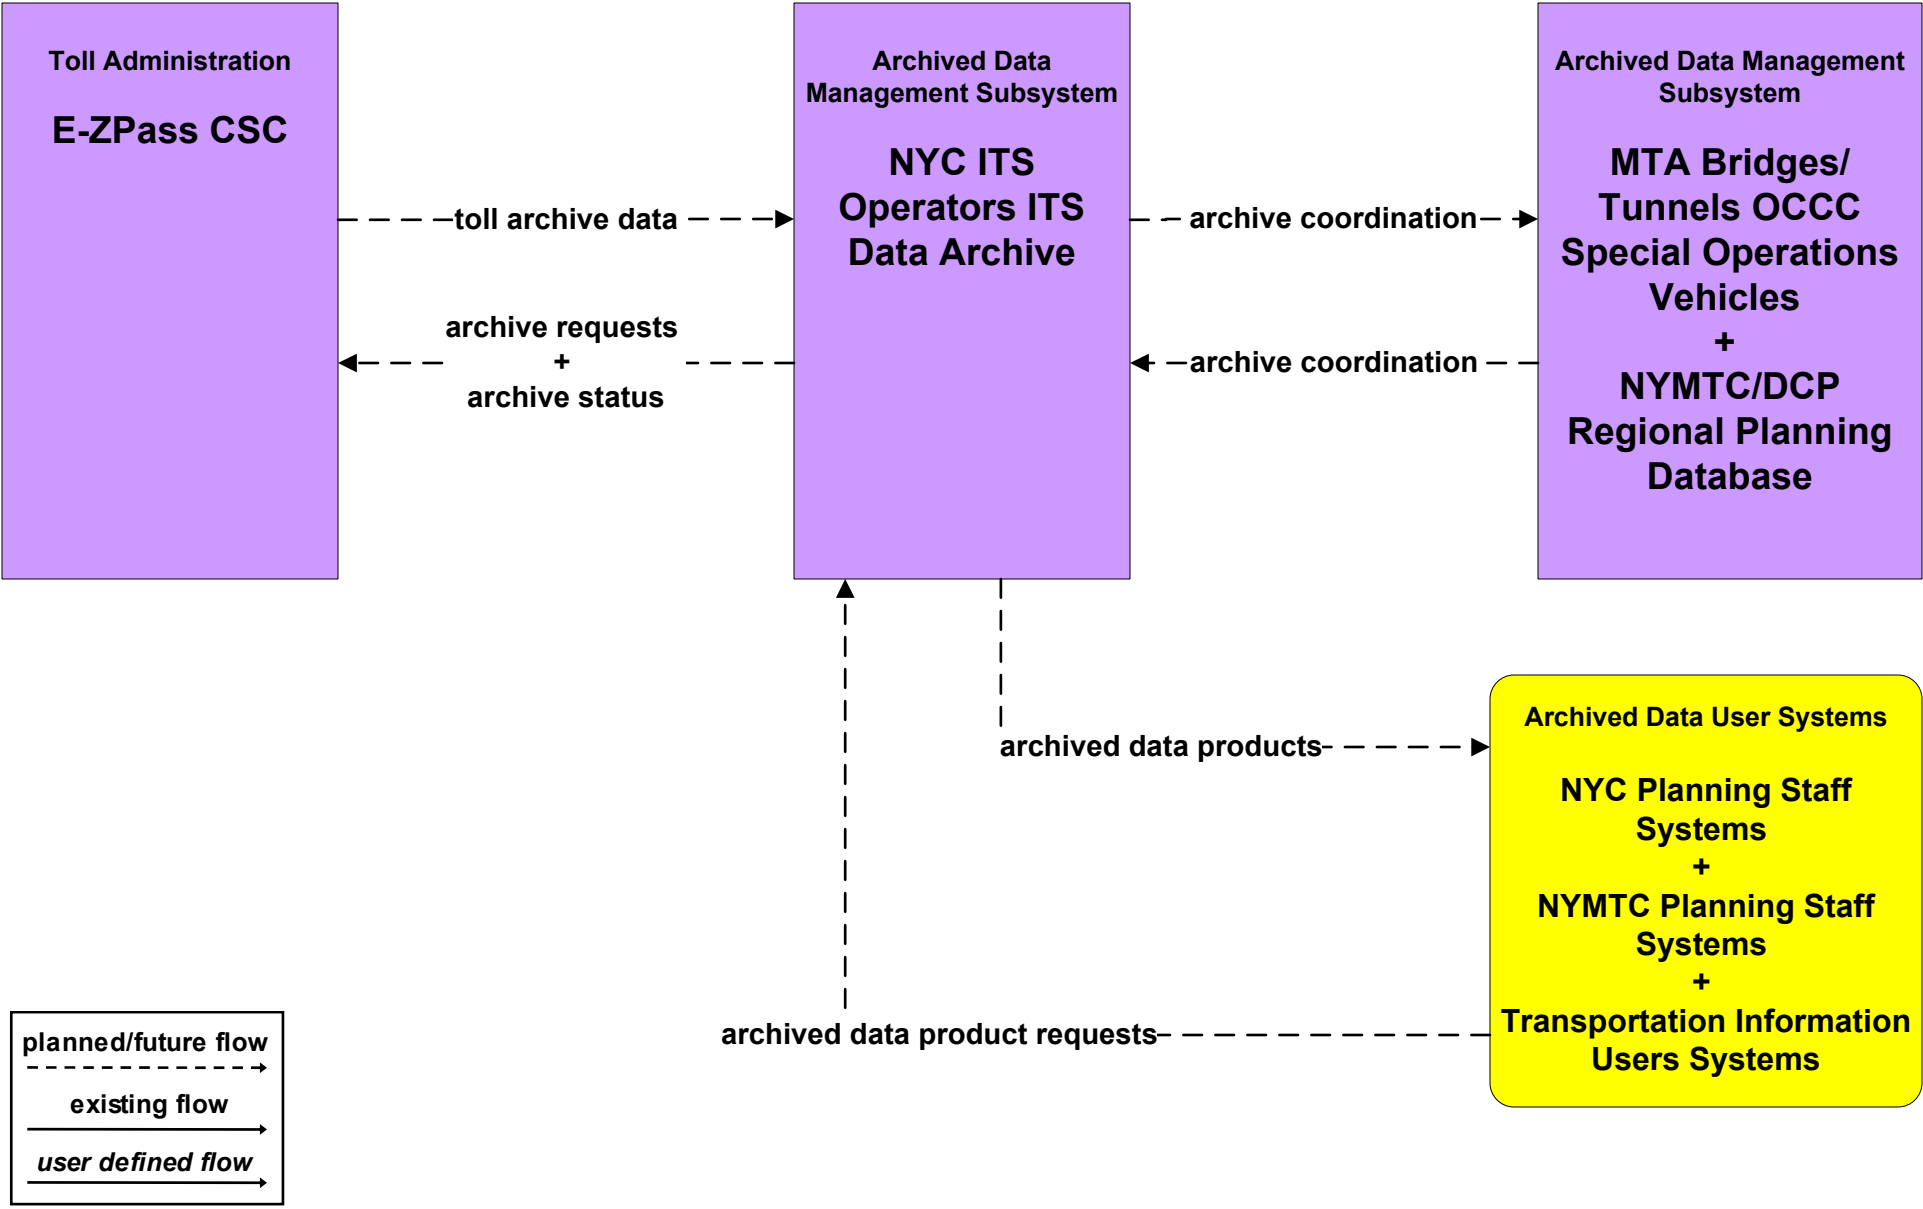

**AD1 - ITS Data Mart  
New York City (1 of 2)**

# ATMS10 - Electronic Toll Collection InterAgency Group (IAG)

# ATMS16 - Parking Facility Management E-ZPass Plus Parking Systems

*Agencies may include  
PANYNJ  
TBTA  
NYCDOT*