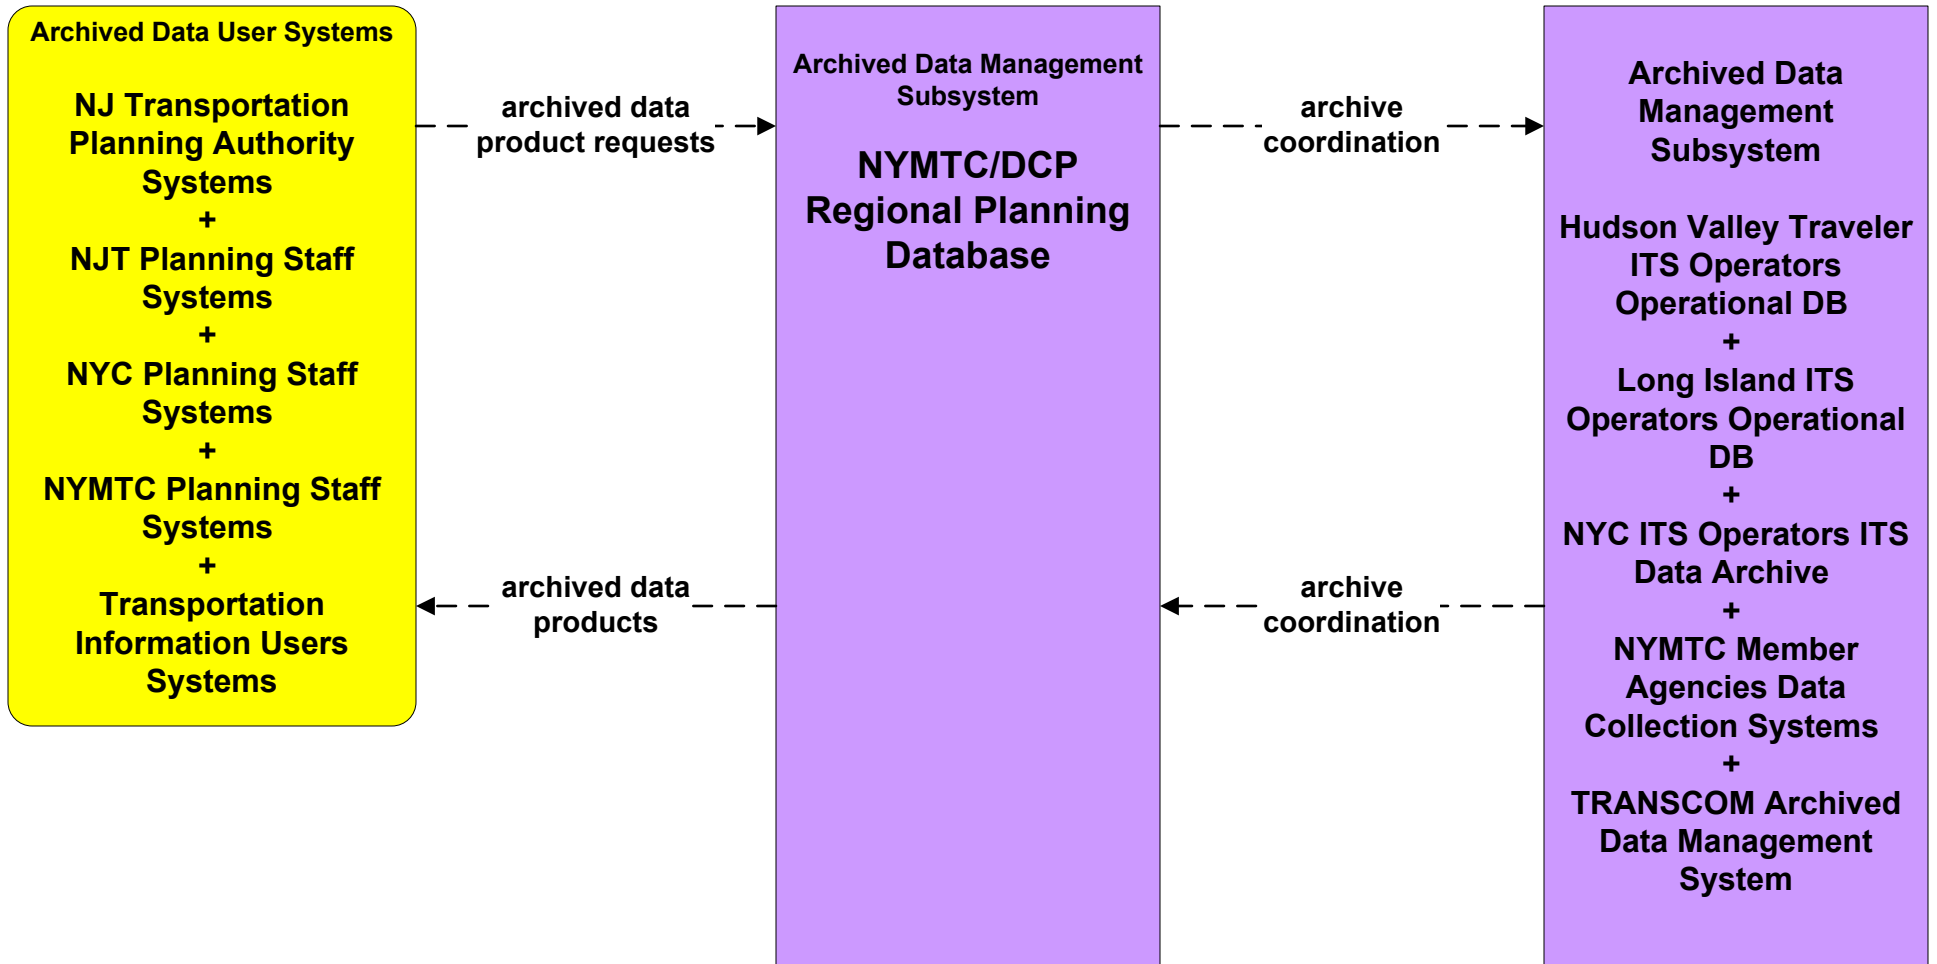

# AD1 - ITS Data Mart Hudson Valley

# AD3 - ITS Data Warehouse

## NYMTC/DCP Regional Planning Database

*The ITS Element 'NYMTC Member Agencies Data Collection Systems' represents generic data that is integrated with the common elements of location and time*