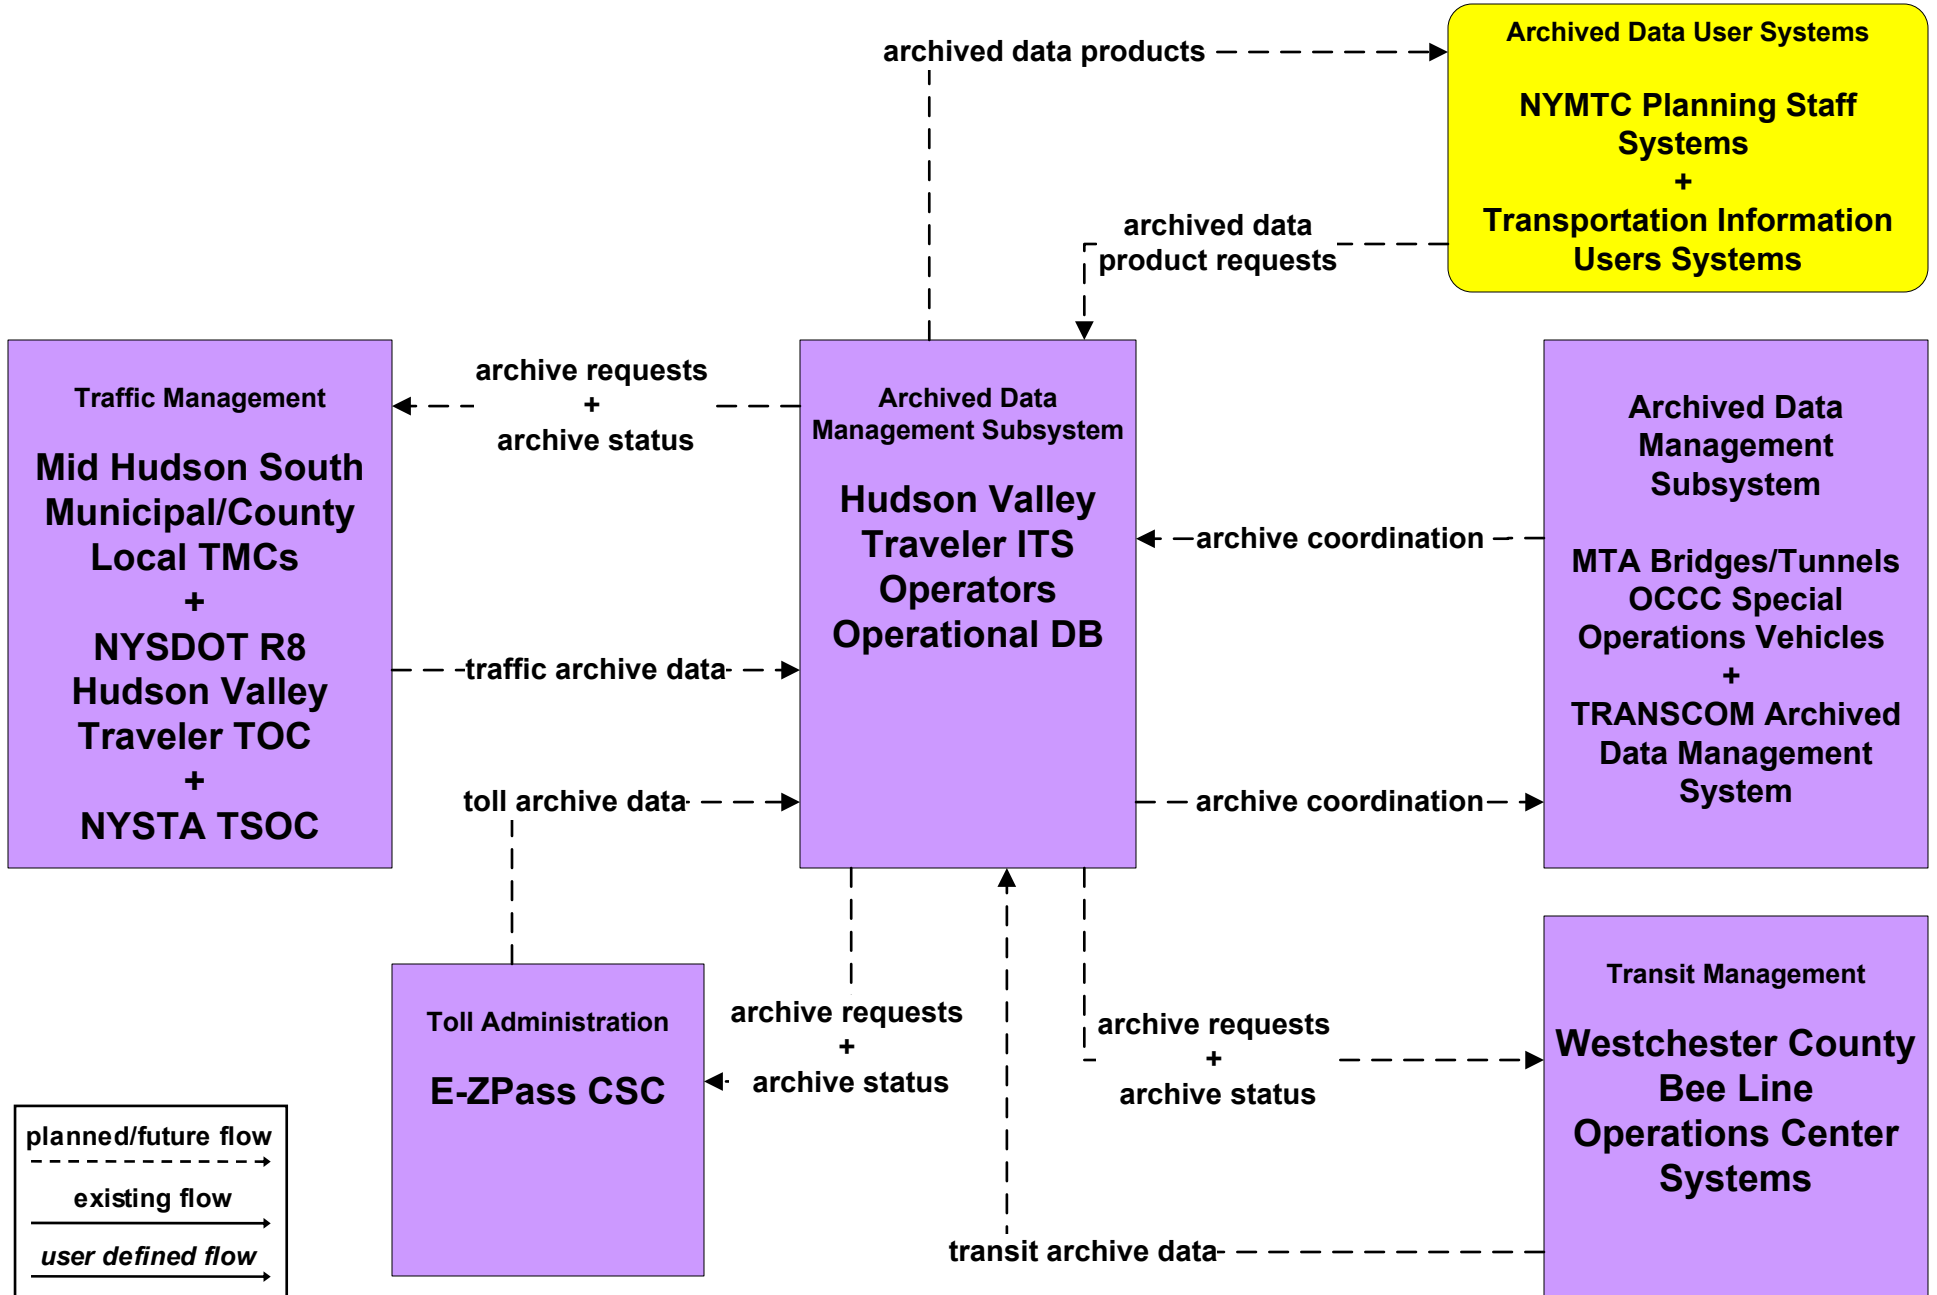

# AD1 - ITS Data Mart Hudson Valley

# AD3 - ITS Data Warehouse

## NYMTC/DCP Regional Planning Database

*The ITS Element 'NYMTC Member Agencies Data Collection Systems' represents generic data that is integrated with the common elements of location and time*