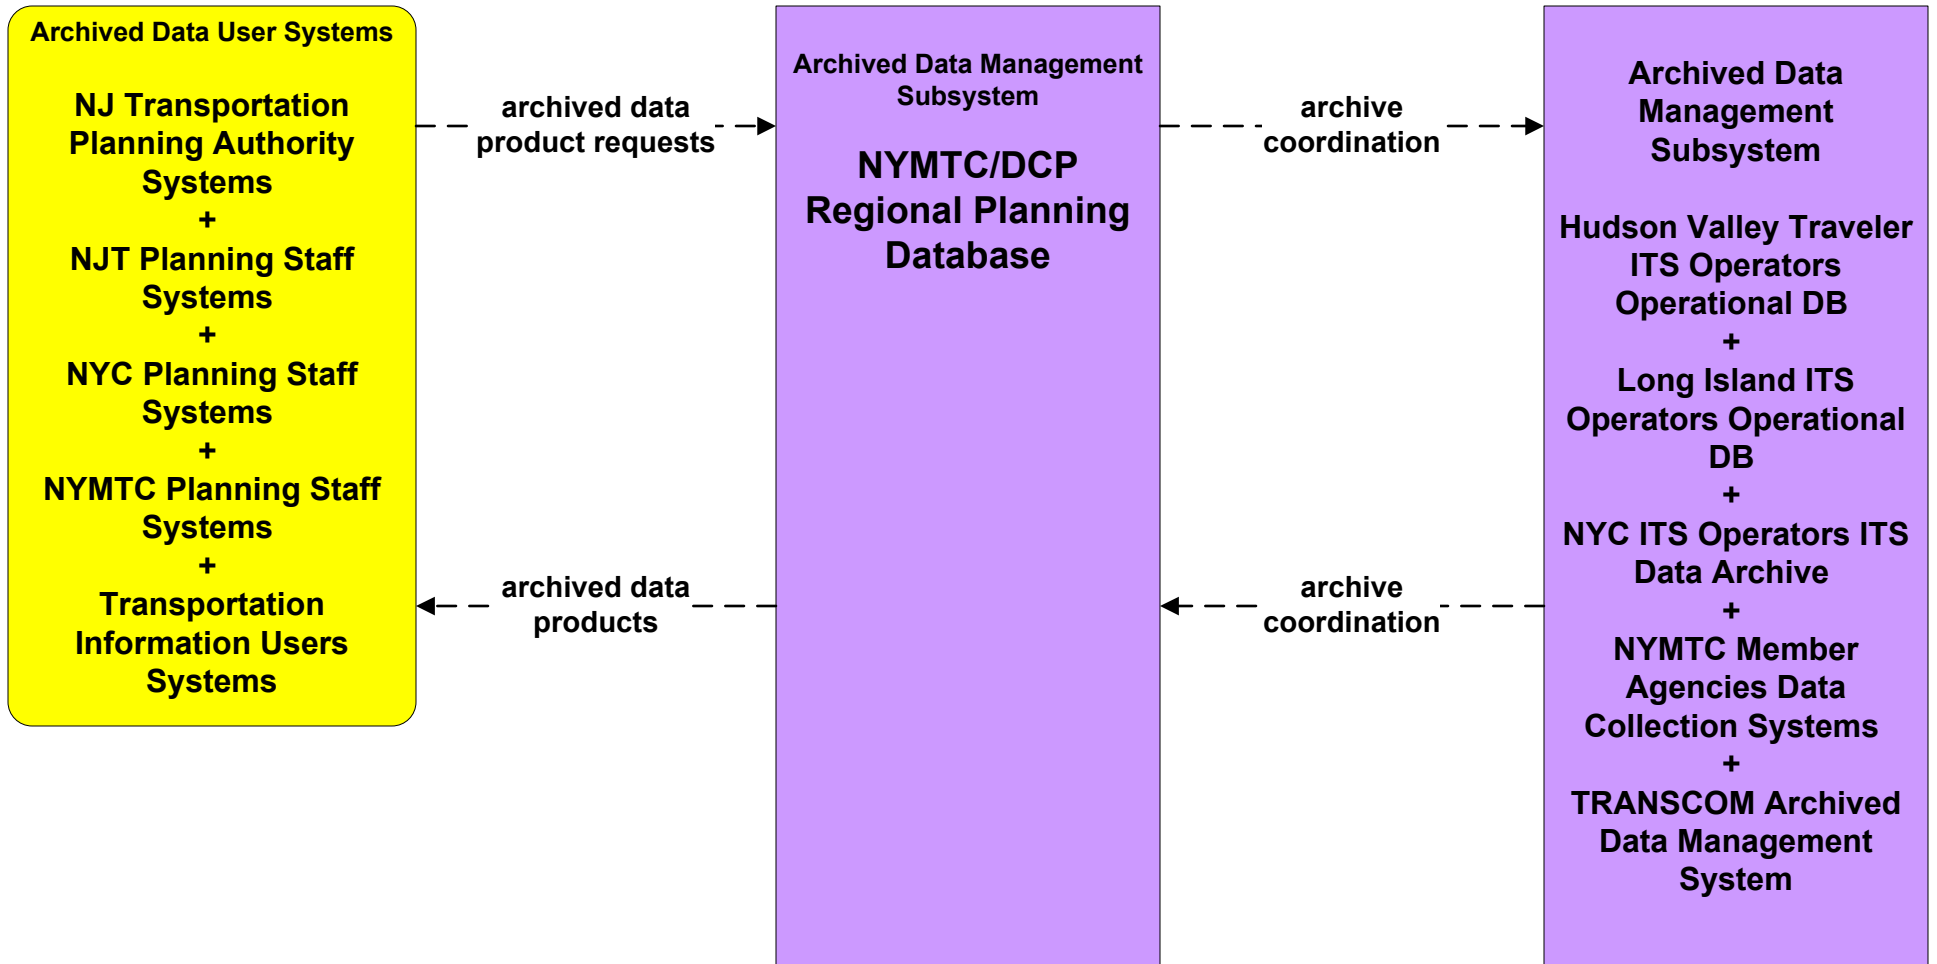

AD1 - ITS Data Mart Long Island

AD3 - ITS Data Warehouse

NYMTC/DCP Regional Planning Database

The ITS Element 'NYMTC Member Agencies Data Collection Systems' represents generic data that is integrated with the common elements of location and time