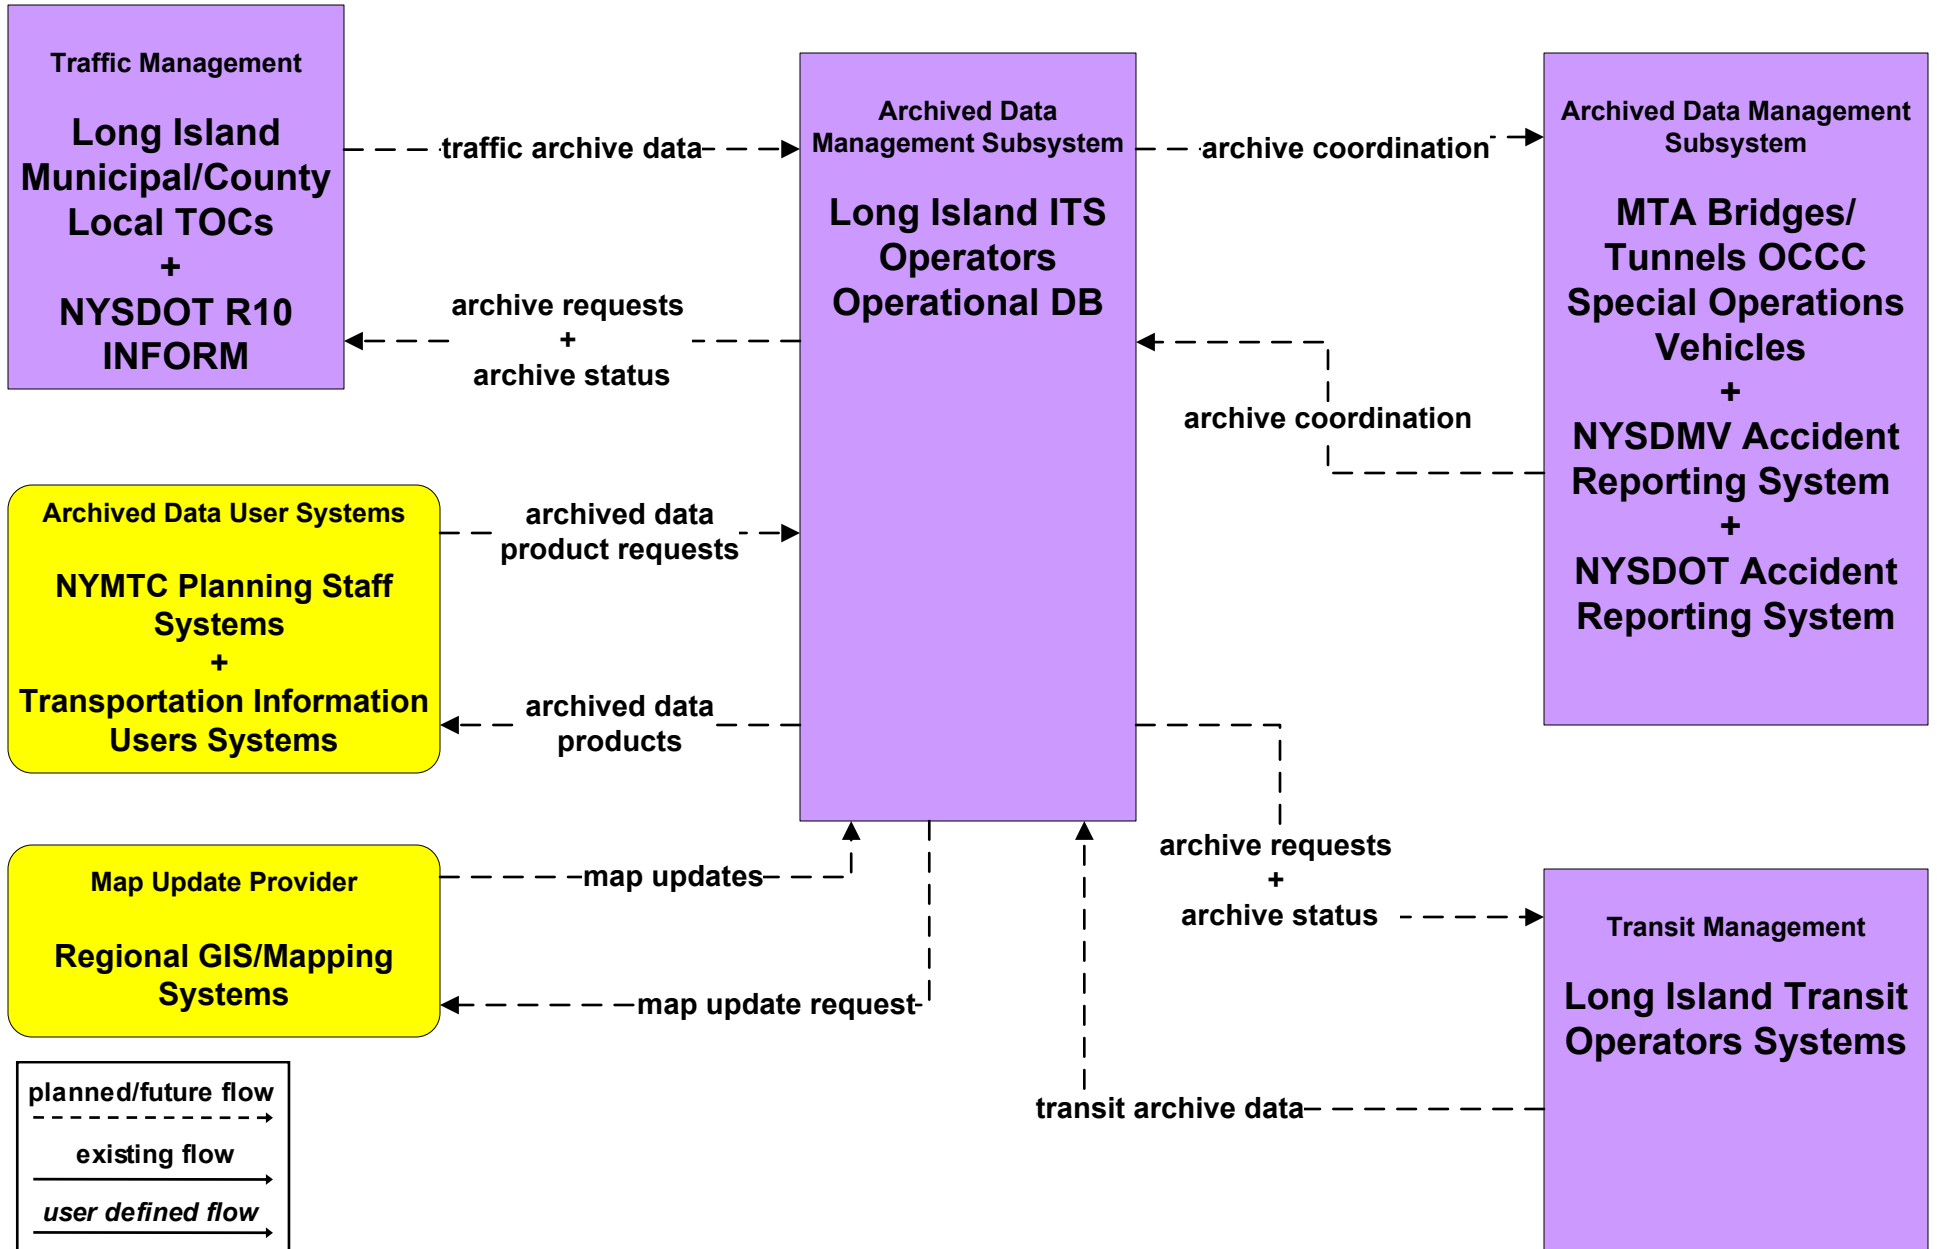

AD1 - ITS Data Mart Long Island

AD3 - ITS Data Warehouse

NYMTC/DCP Regional Planning Database

The ITS Element 'NYMTC Member Agencies Data Collection Systems' represents generic data that is integrated with the common elements of location and time