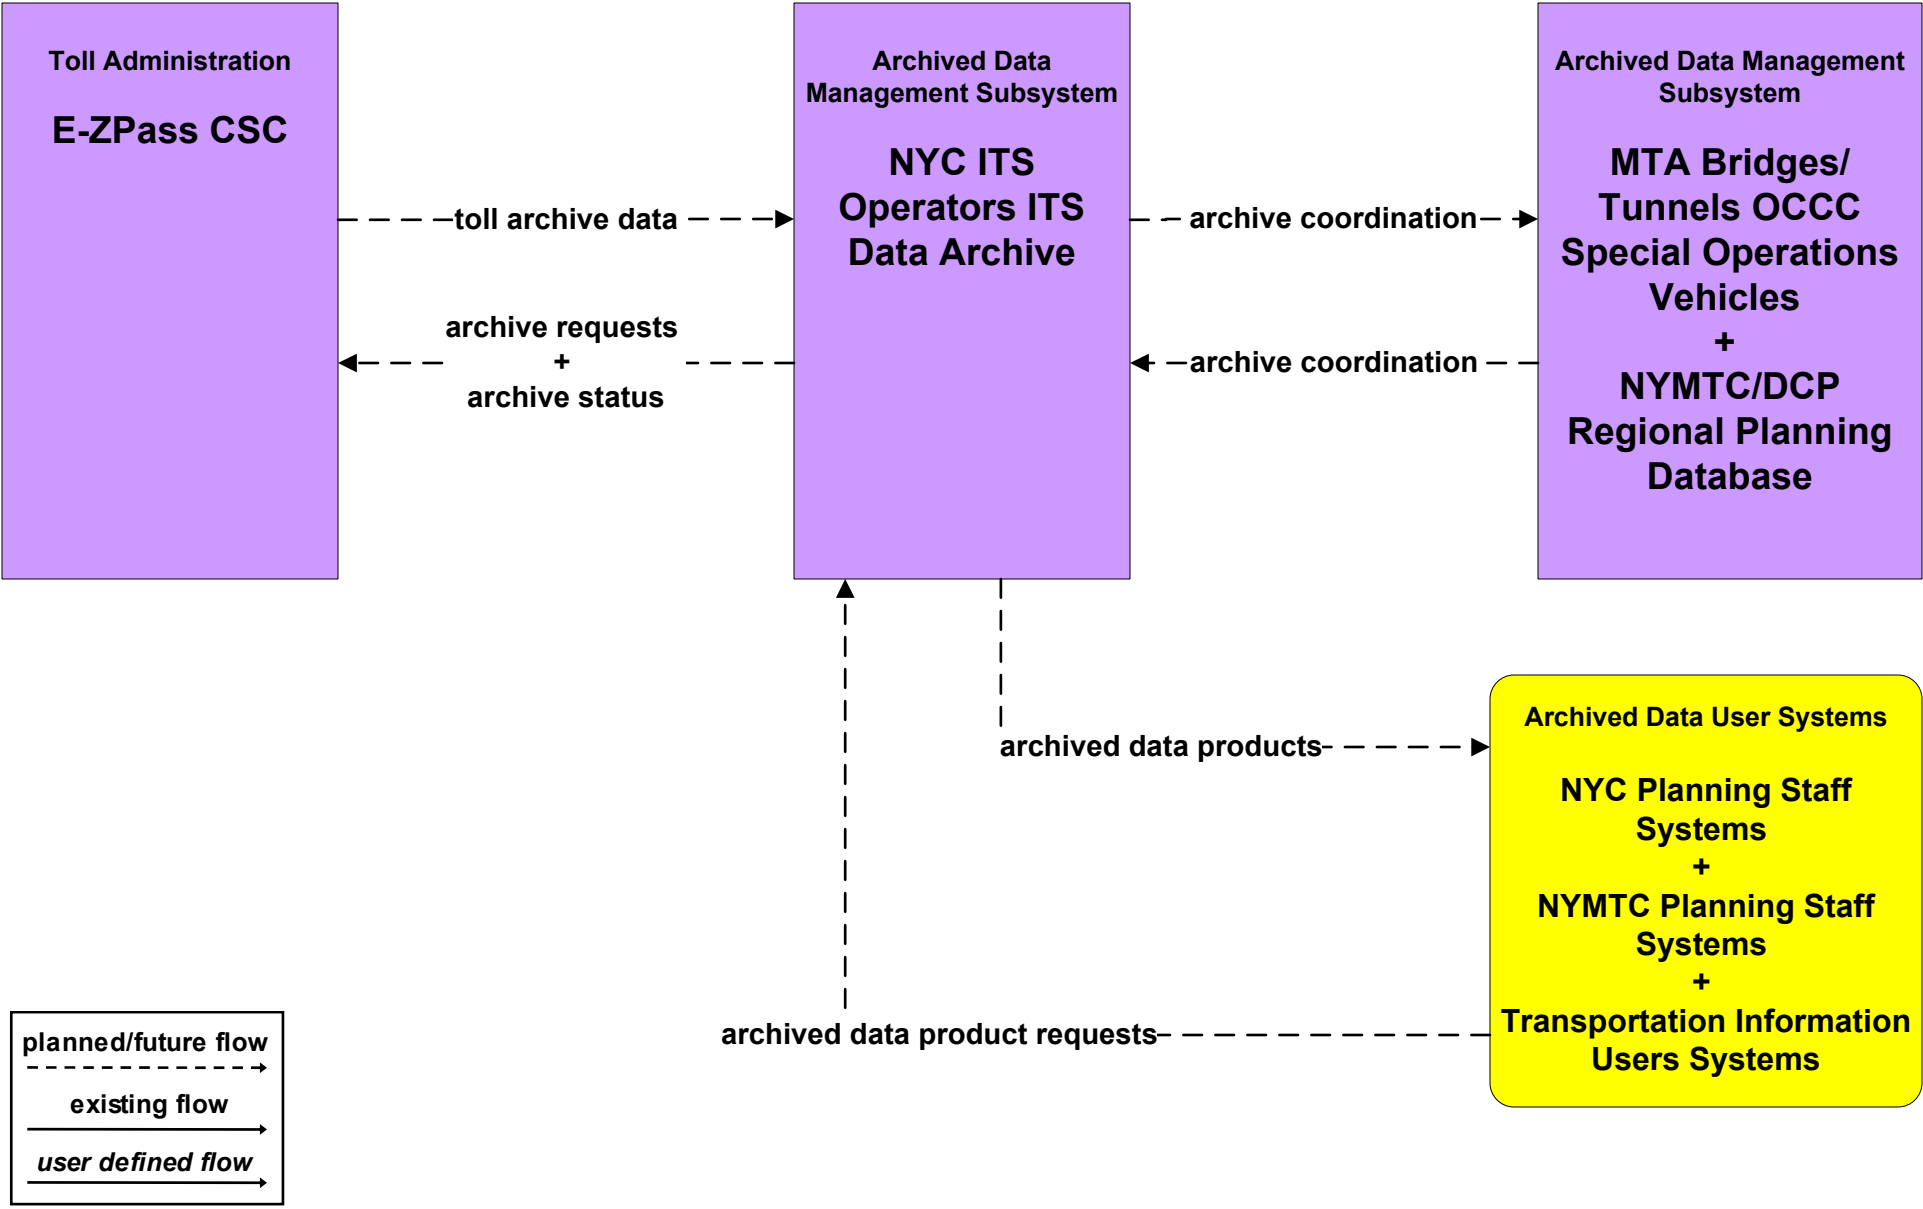

**AD1 - ITS Data Mart
New York City (1 of 2)**

**AD1 - ITS Data Mart
New York City (2 of 2)**

ITS Data that comes into the archive is formatted in one of the standards for location (e.g., NYC Map,) and time (e.g, 15 minutes) or ITS standards (LRMS, ADUS).

AD3 - ITS Data Warehouse

NYMTC/DCP Regional Planning Database

The ITS Element 'NYMTC Member Agencies Data Collection Systems' represents generic data that is integrated with the common elements of location and time