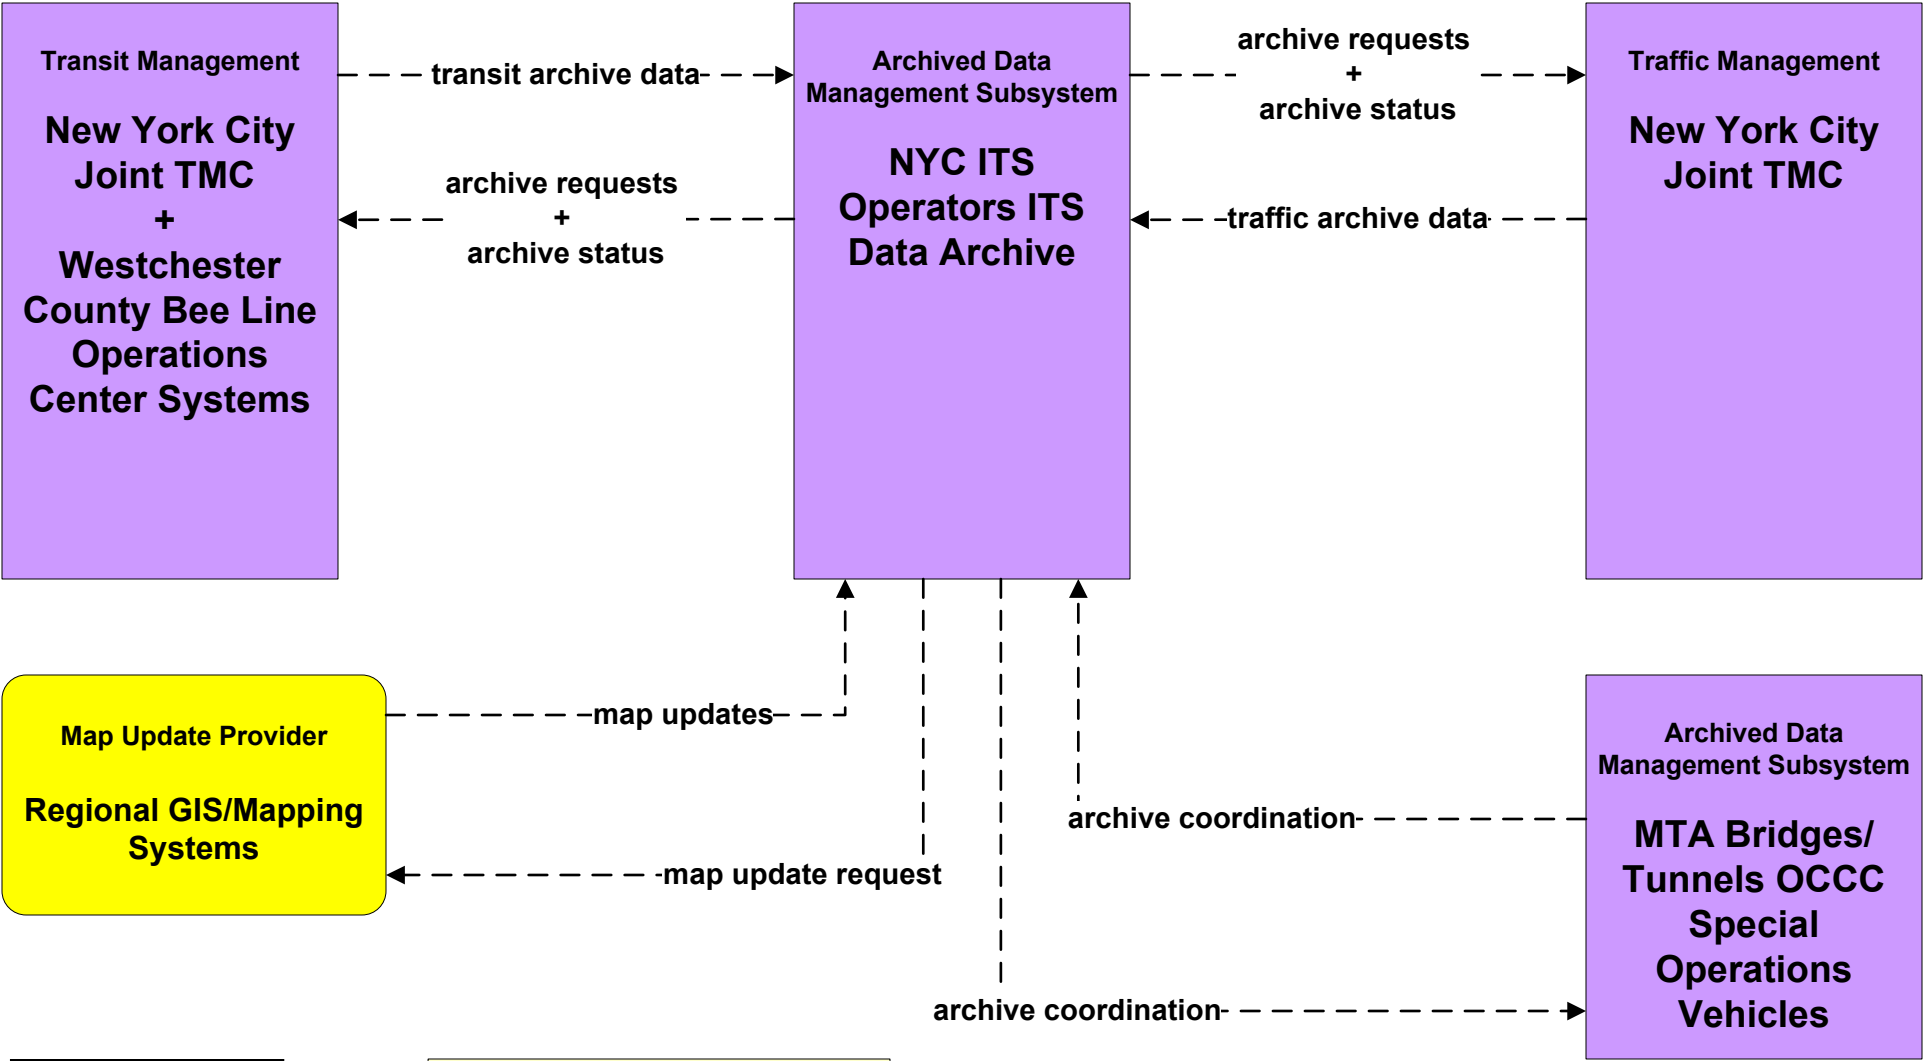

**AD1 - ITS Data Mart
New York City (1 of 2)**

**AD1 - ITS Data Mart
New York City (2 of 2)**

ITS Data that comes into the archive is formatted in one of the standards for location (e.g., NYC Map,) and time (e.g, 15 minutes) or ITS standards (LRMS, ADUS).

AD3 - ITS Data Warehouse

NYMTC/DCP Regional Planning Database

The ITS Element 'NYMTC Member Agencies Data Collection Systems' represents generic data that is integrated with the common elements of location and time