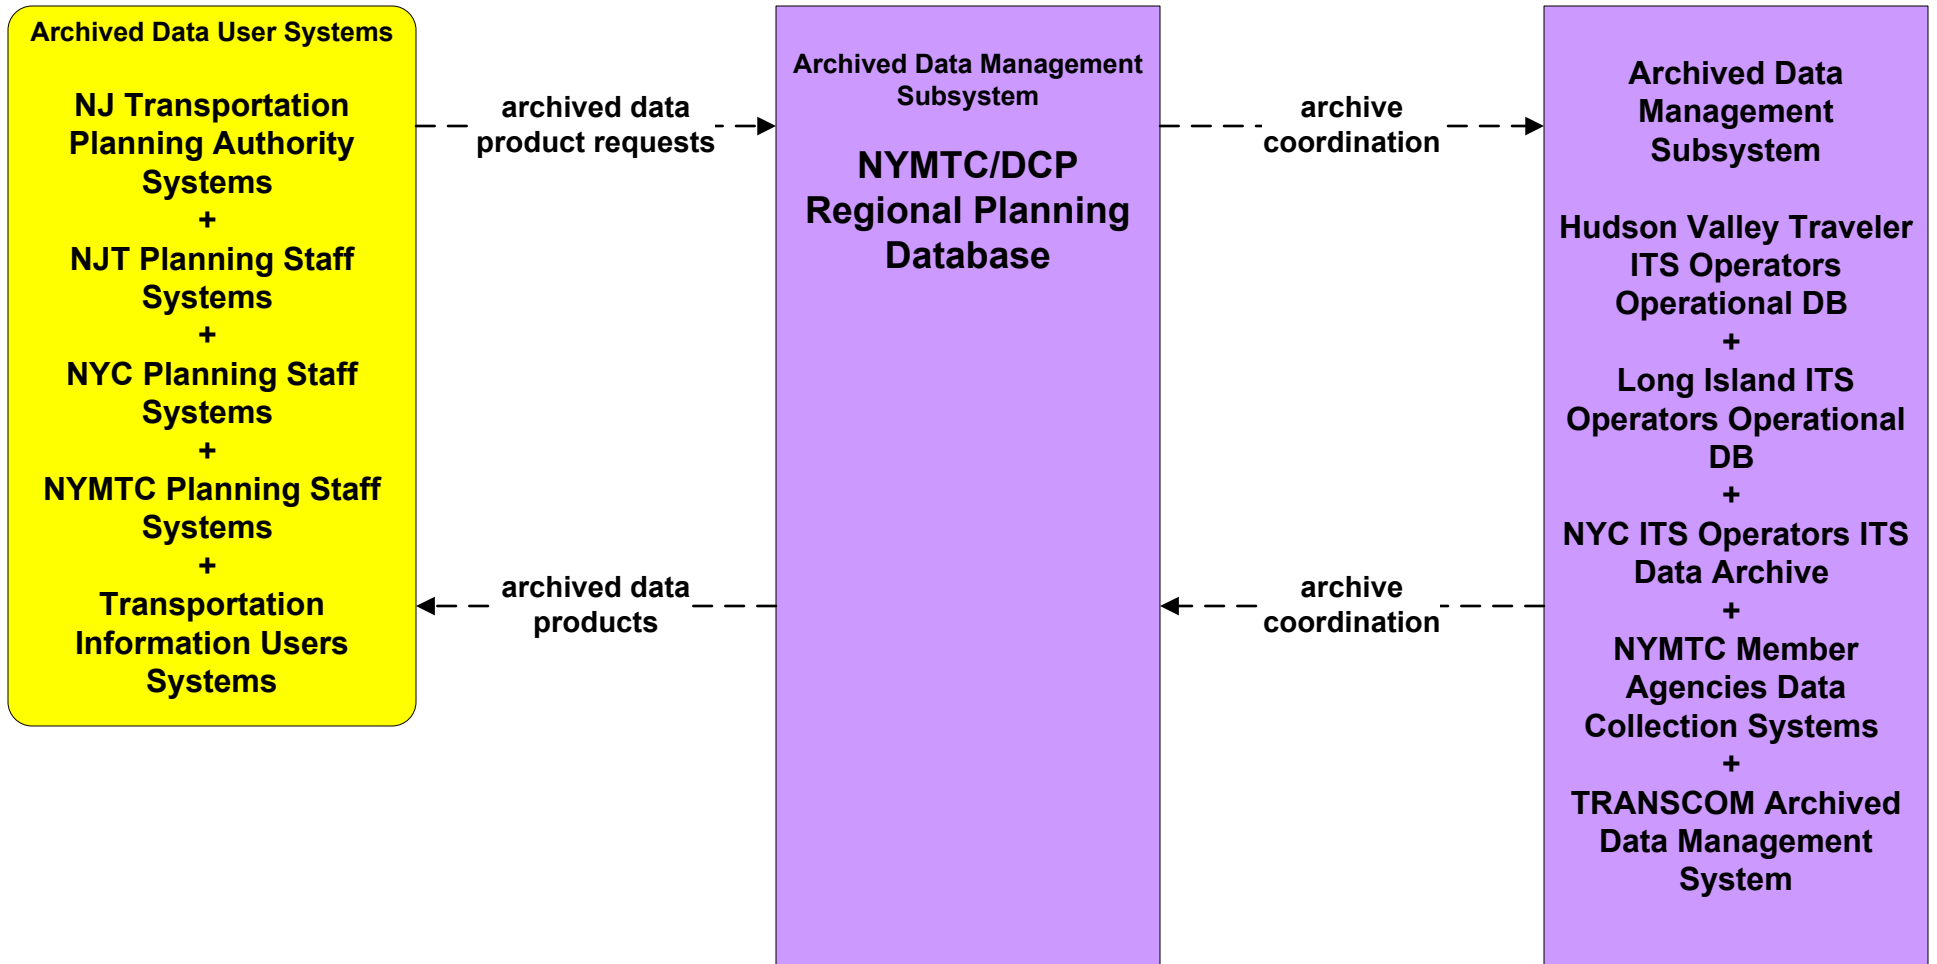

**AD1 - ITS Data Mart
New York City (1 of 2)**

**AD1 - ITS Data Mart
New York City (2 of 2)**

ITS Data that comes into the archive is formatted in one of the standards for location (e.g., NYC Map,) and time (e.g, 15 minutes) or ITS standards (LRMS, ADUS).

AD3 - ITS Data Warehouse

NYMTC/DCP Regional Planning Database

The ITS Element 'NYMTC Member Agencies Data Collection Systems' represents generic data that is integrated with the common elements of location and time