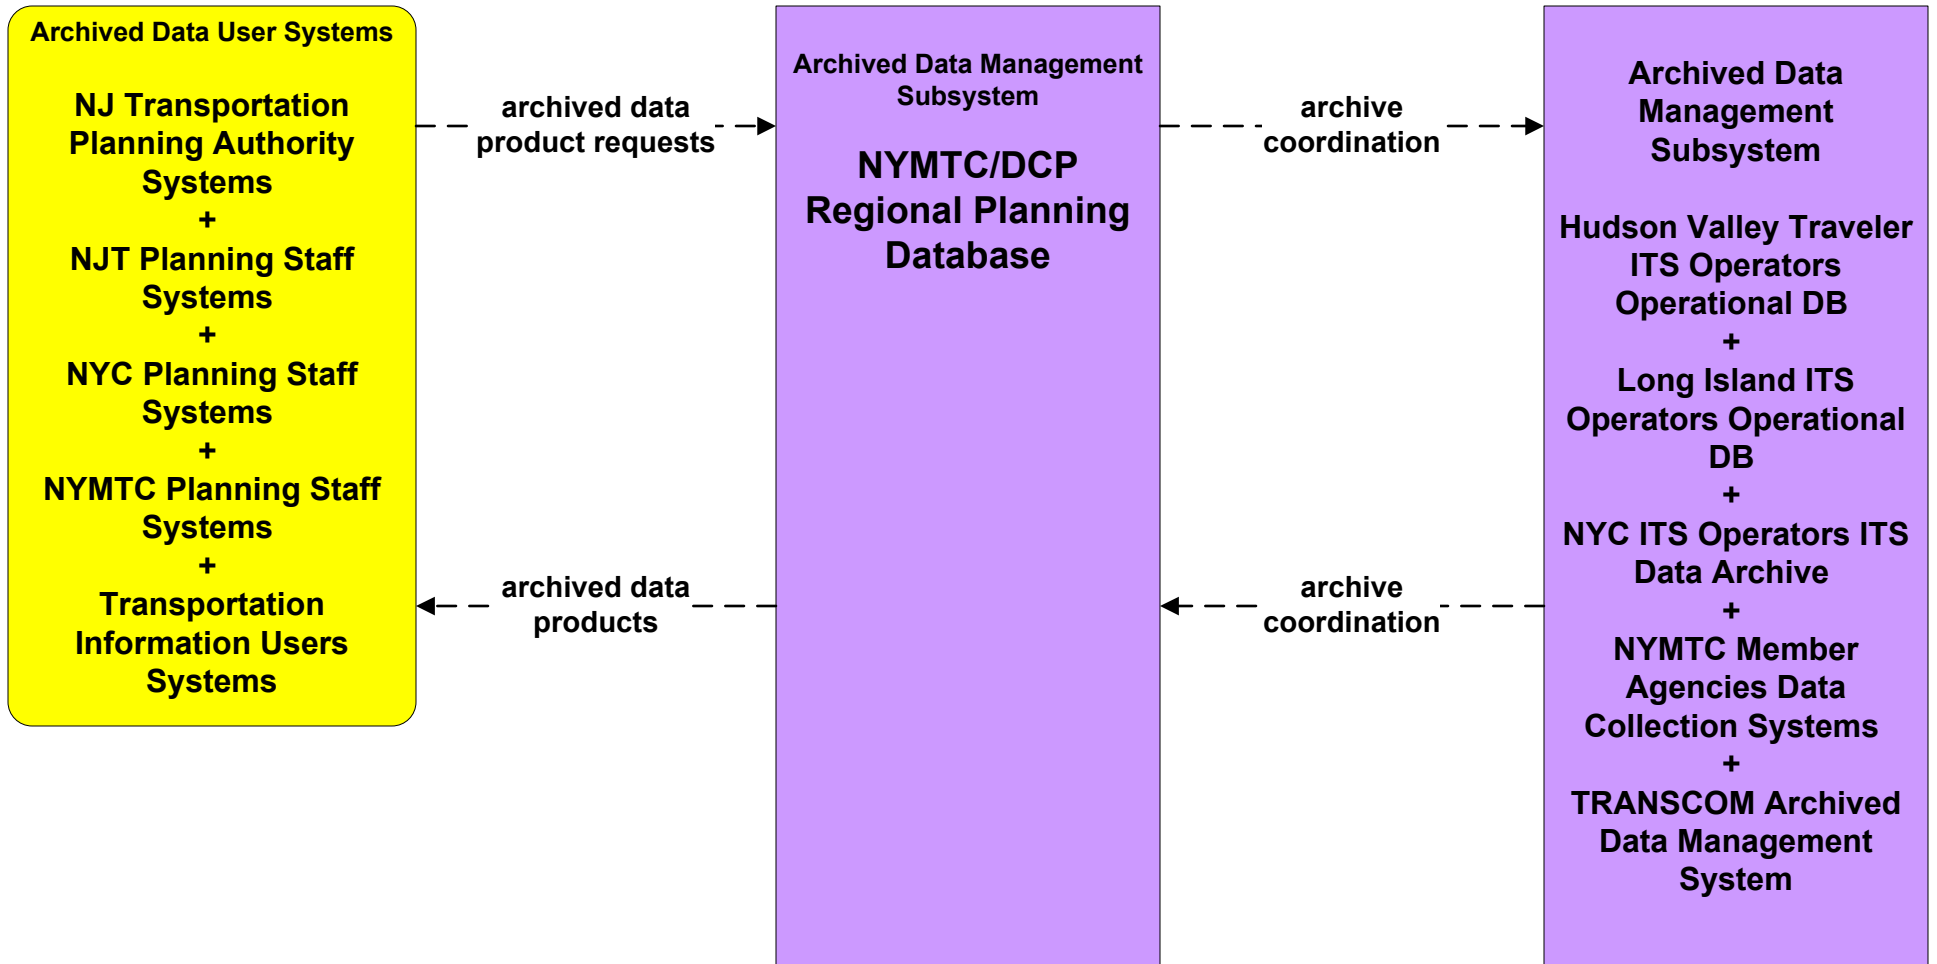

**AD1 - ITS Data Mart
New York City (1 of 2)**

AD3 - ITS Data Warehouse

NYMTC/DCP Regional Planning Database

The ITS Element 'NYMTC Member Agencies Data Collection Systems' represents generic data that is integrated with the common elements of location and time