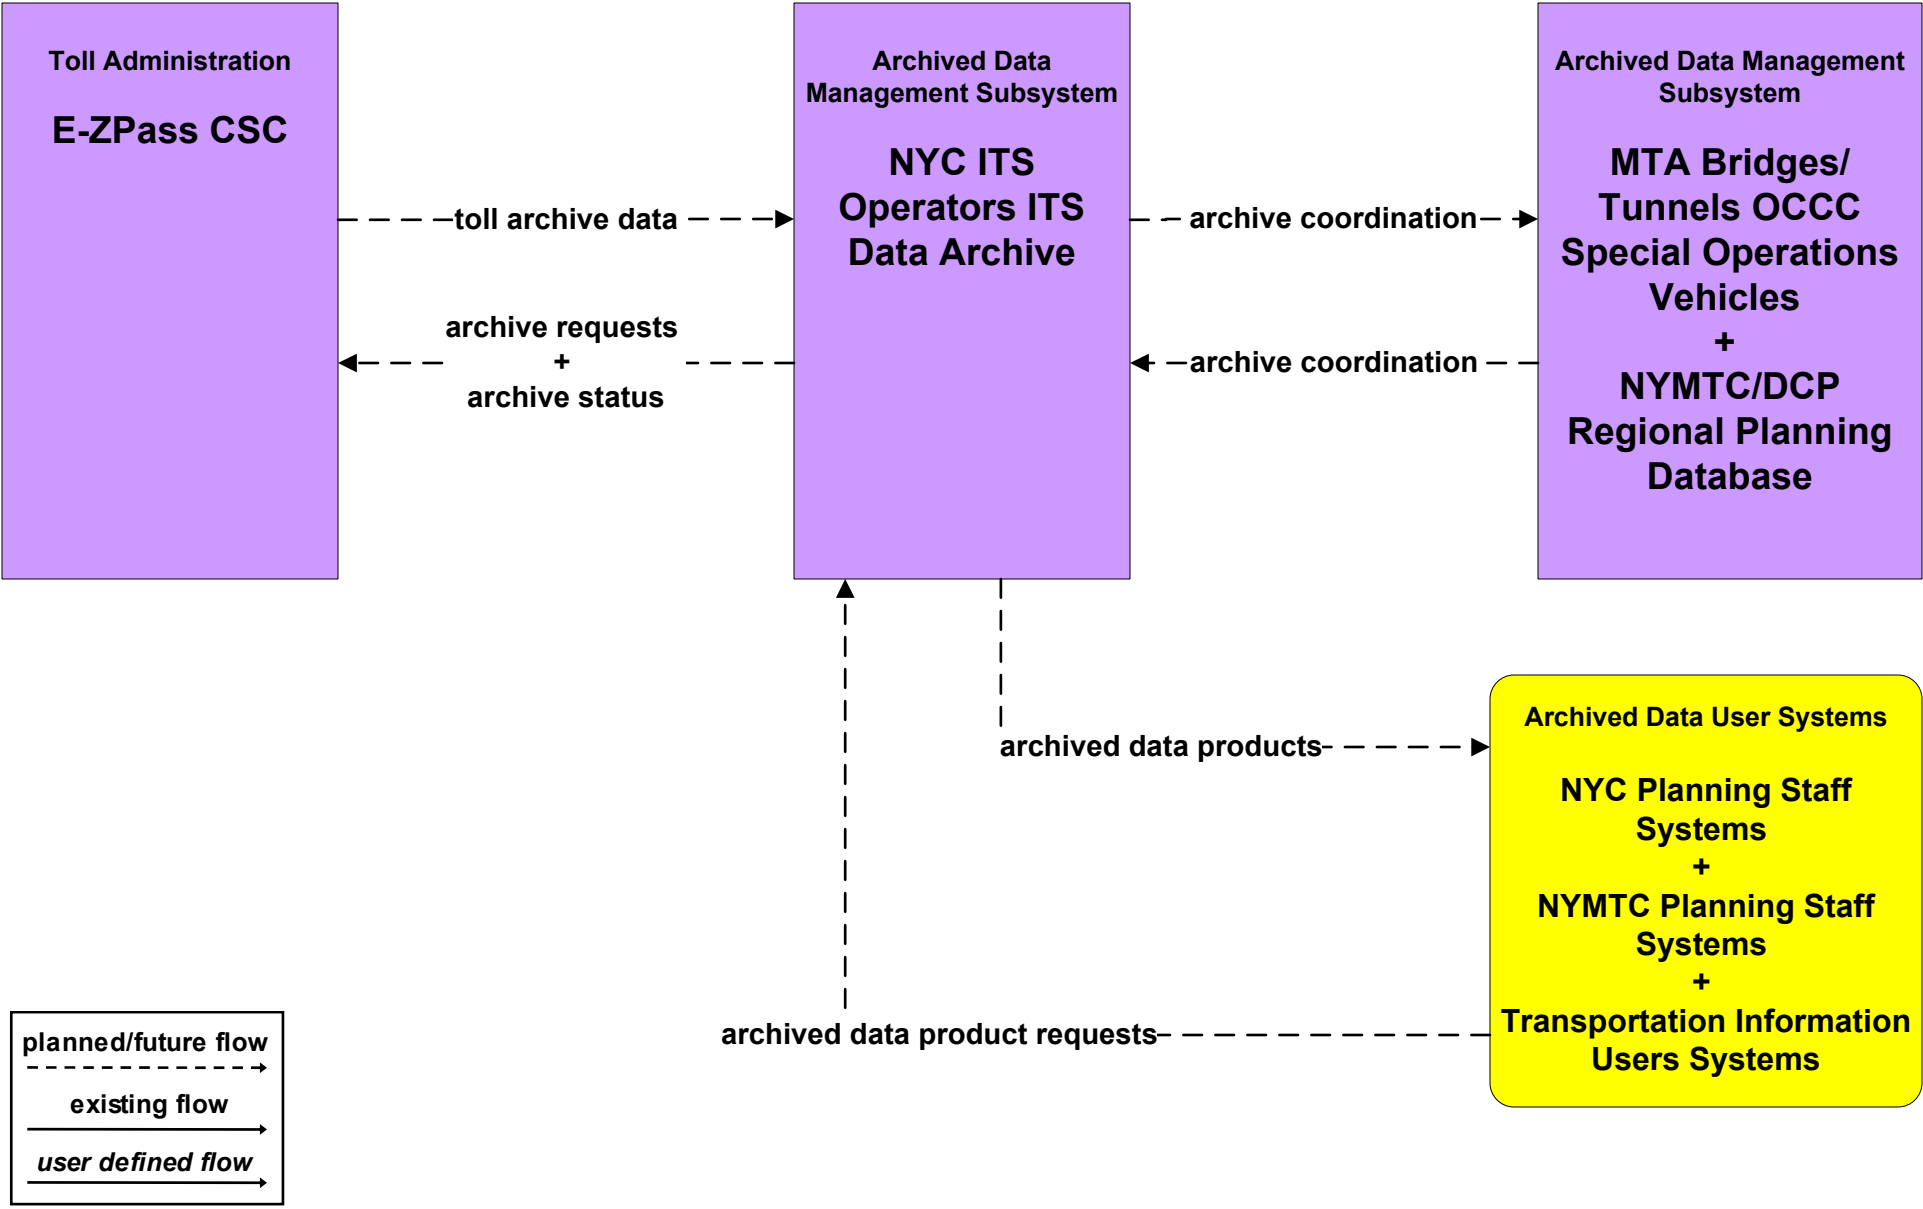

**AD1 - ITS Data Mart
New York City (1 of 2)**

AD3 - ITS Data Warehouse

NYMTC/DCP Regional Planning Database

The ITS Element 'NYMTC Member Agencies Data Collection Systems' represents generic data that is integrated with the common elements of location and time