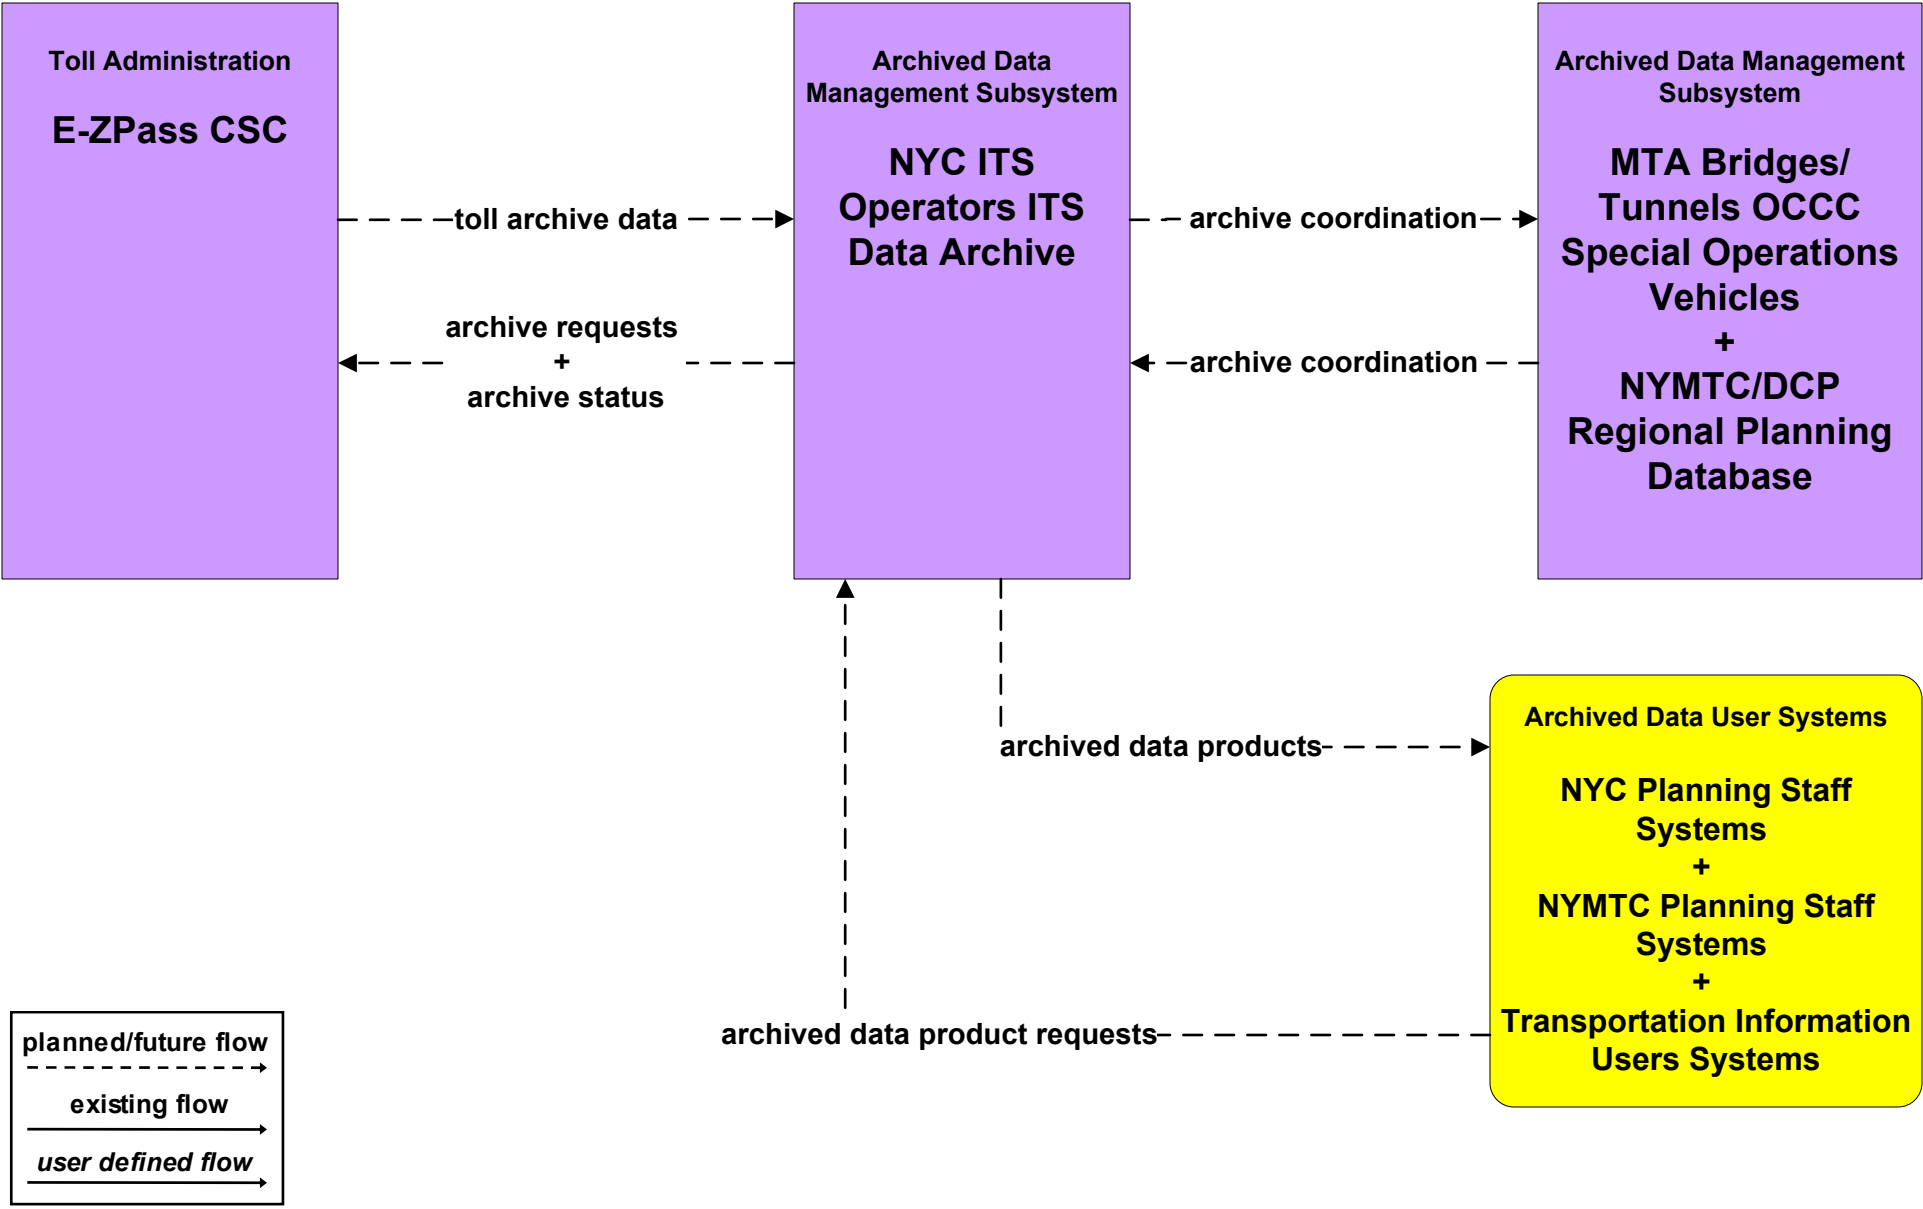

**AD1 - ITS Data Mart  
New York City (1 of 2)**

# AD3 - ITS Data Warehouse

## NYMTC/DCP Regional Planning Database

*The ITS Element 'NYMTC Member Agencies Data Collection Systems' represents generic data that is integrated with the common elements of location and time*