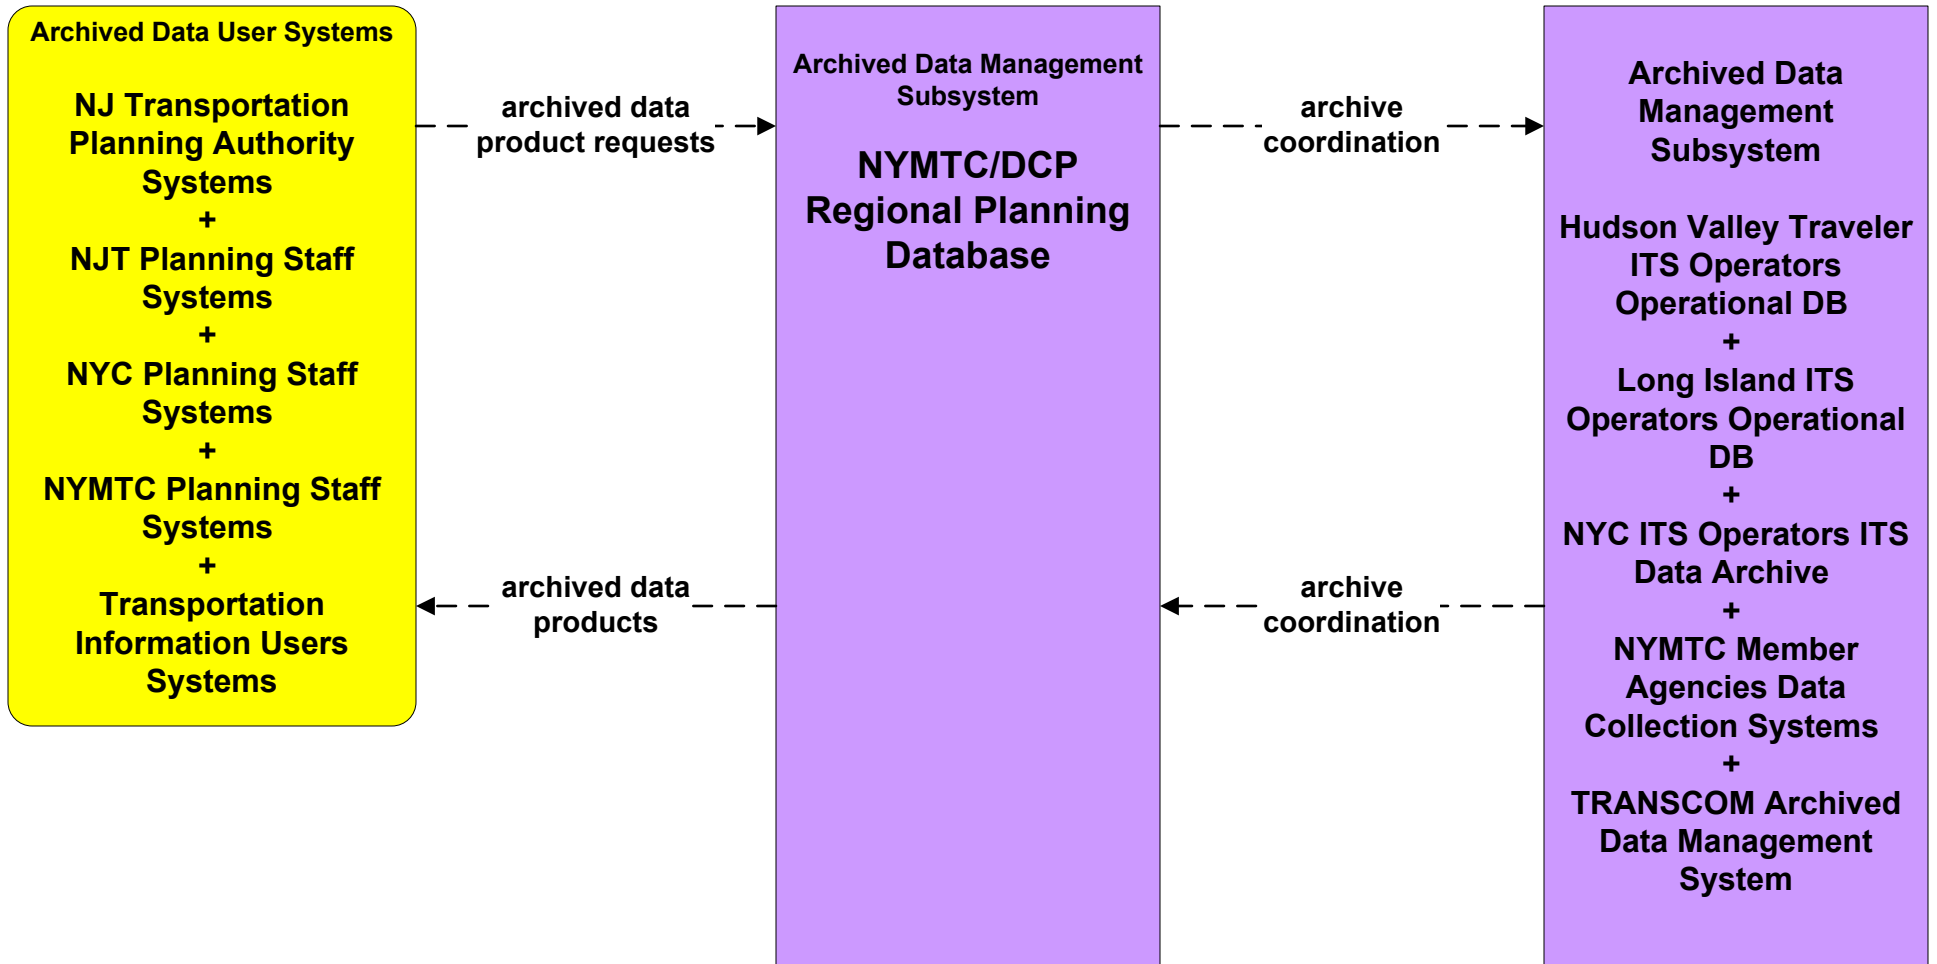

**AD1 - ITS Data Mart  
New York City (1 of 2)**

# AD3 - ITS Data Warehouse

## NYMTC/DCP Regional Planning Database

*The ITS Element 'NYMTC Member Agencies Data Collection Systems' represents generic data that is integrated with the common elements of location and time*