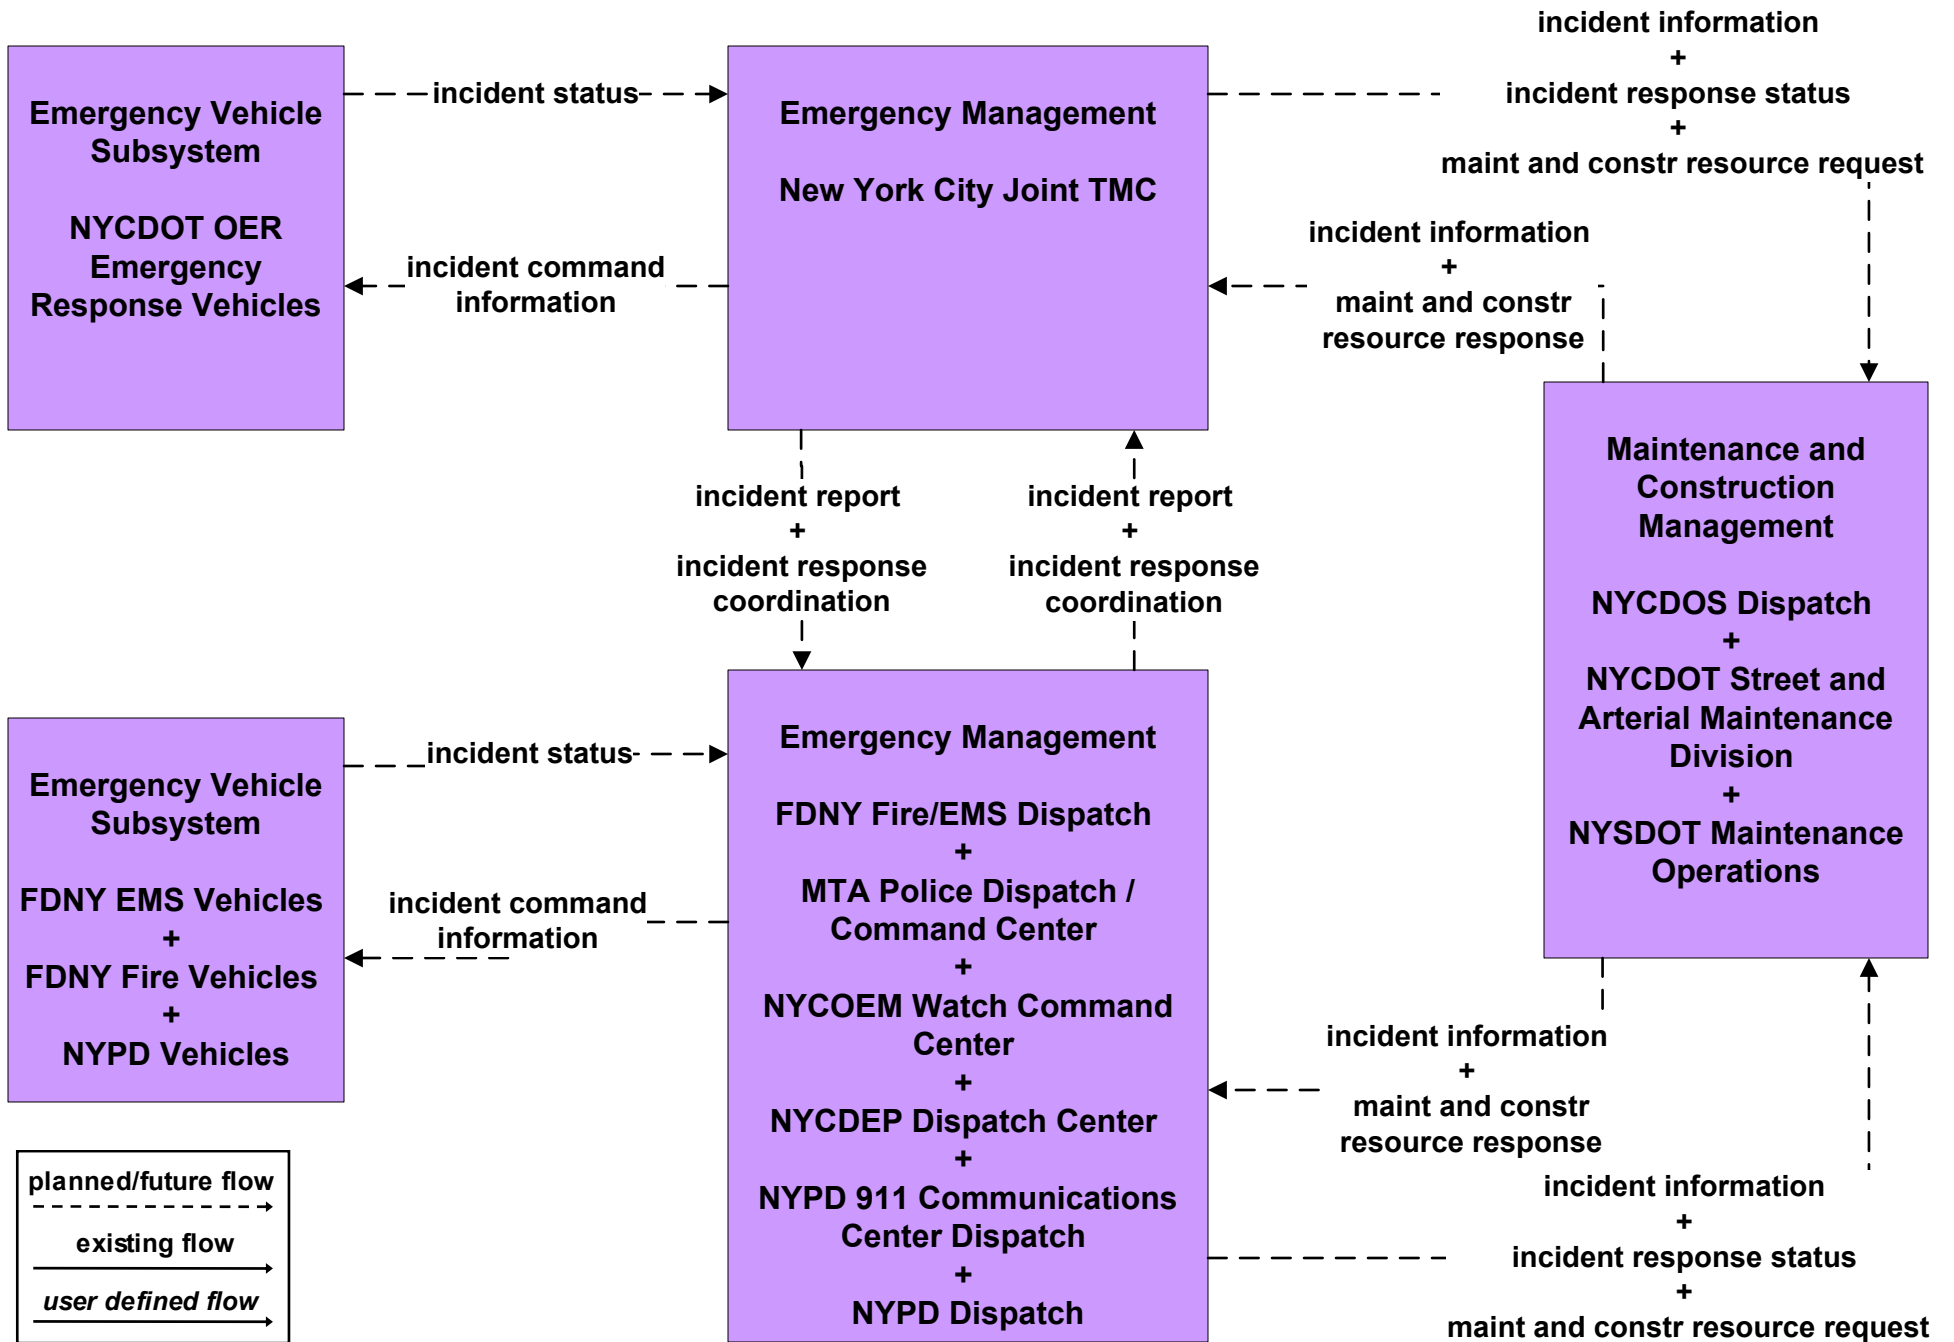

APTS5 - Transit Security

MTA Police Dispatch / Command Center to Other Emergency Management Centers (3 of 3)

**ATMS08 - Incident Management
New York City Joint TMC (1 of 2)**

**ATMS08 - Incident Management
New York State Public Safety Network**

ATMS08 - Incident Management IIMS

**MC04 - Weather Information Processing and Distribution
New York City Joint TMC (2 of 2)**

**MC06 - Winter Maintenance
New York City Joint TMC (2 of 2)**

MC06 - Winter Maintenance TRANSCOM