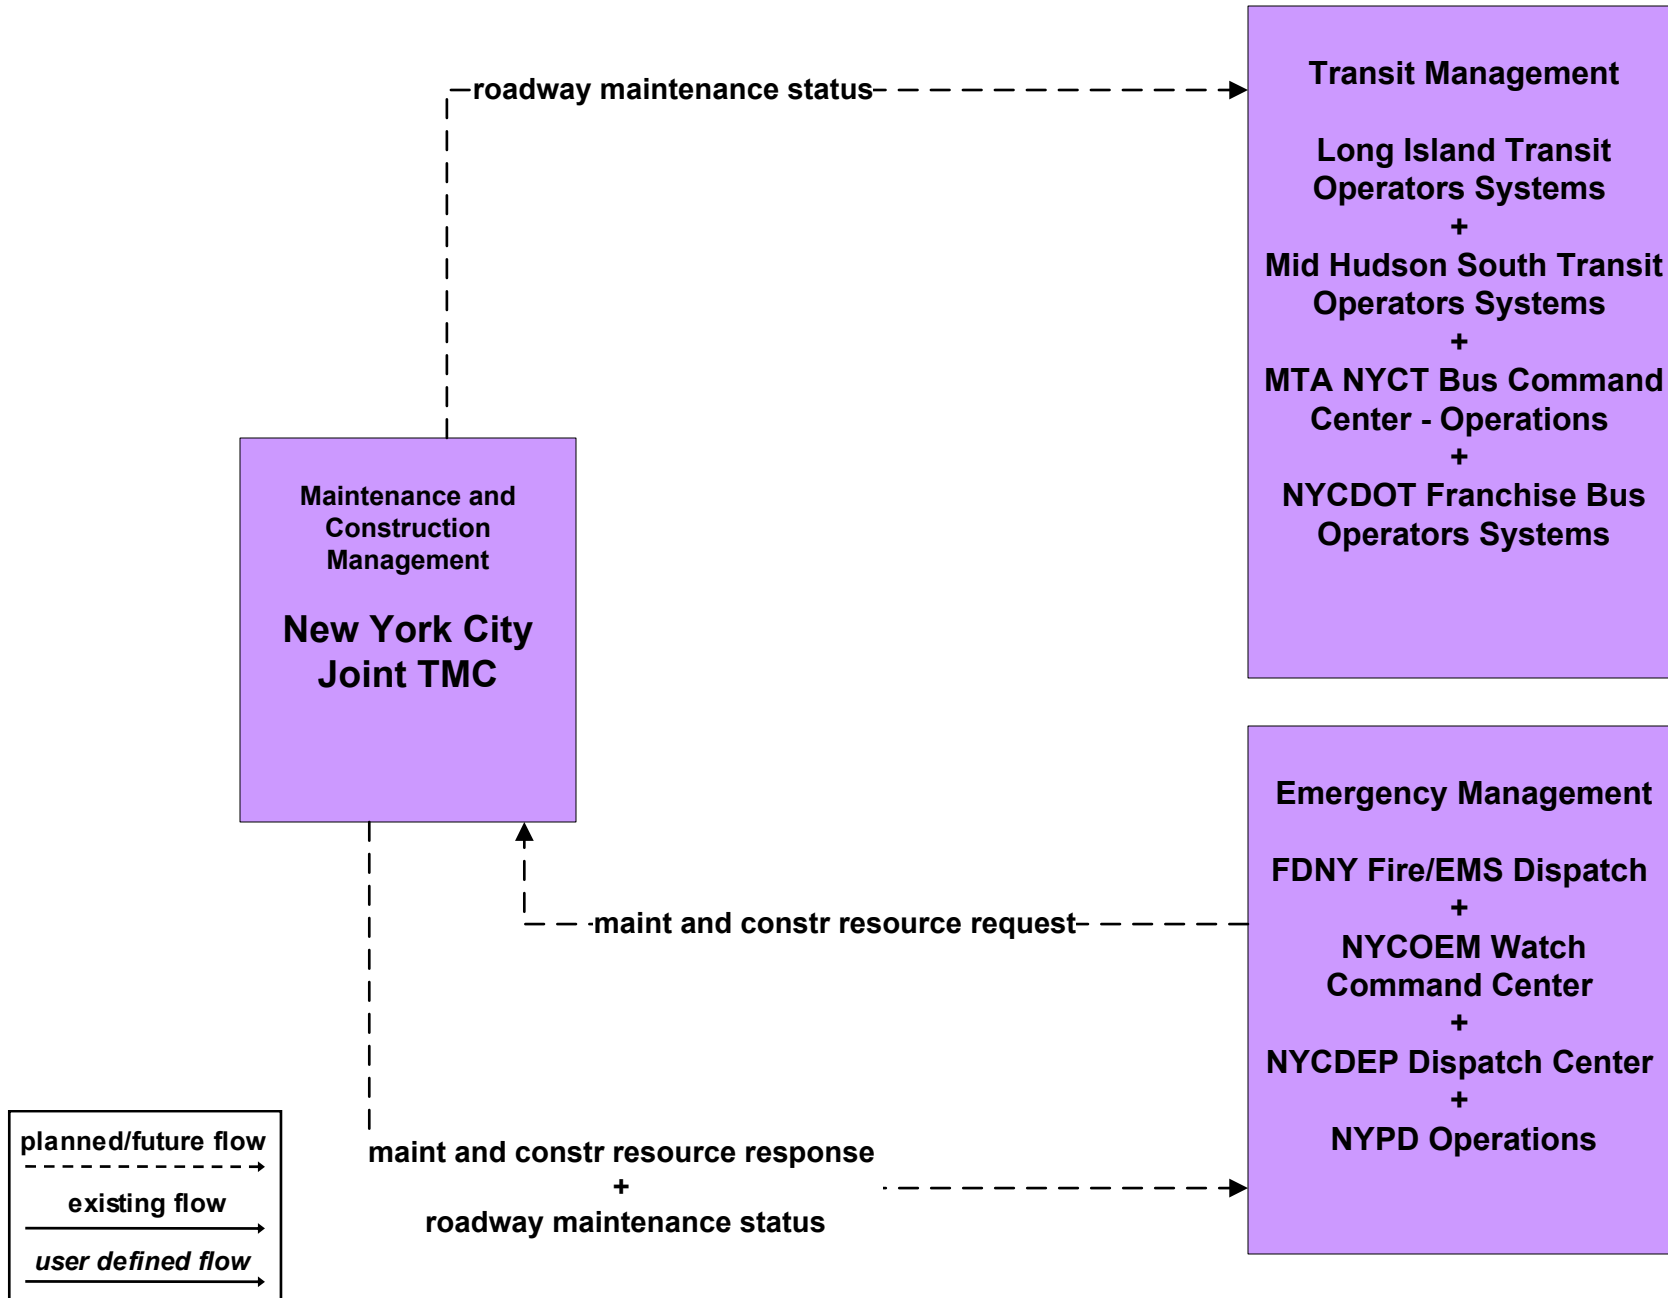

APTS5 - Transit Security

MTA Police Dispatch / Command Center to Other Emergency Management Centers (3 of 3)

**ATMS08 - Incident Management
New York City Joint TMC (1 of 2)**

**ATMS08 - Incident Management
New York State Public Safety Network**

ATMS08 - Incident Management IIMS

**MC04 - Weather Information Processing and Distribution
New York City Joint TMC (2 of 2)**

**MC06 - Winter Maintenance
New York City Joint TMC (2 of 2)**

MC06 - Winter Maintenance TRANSCOM