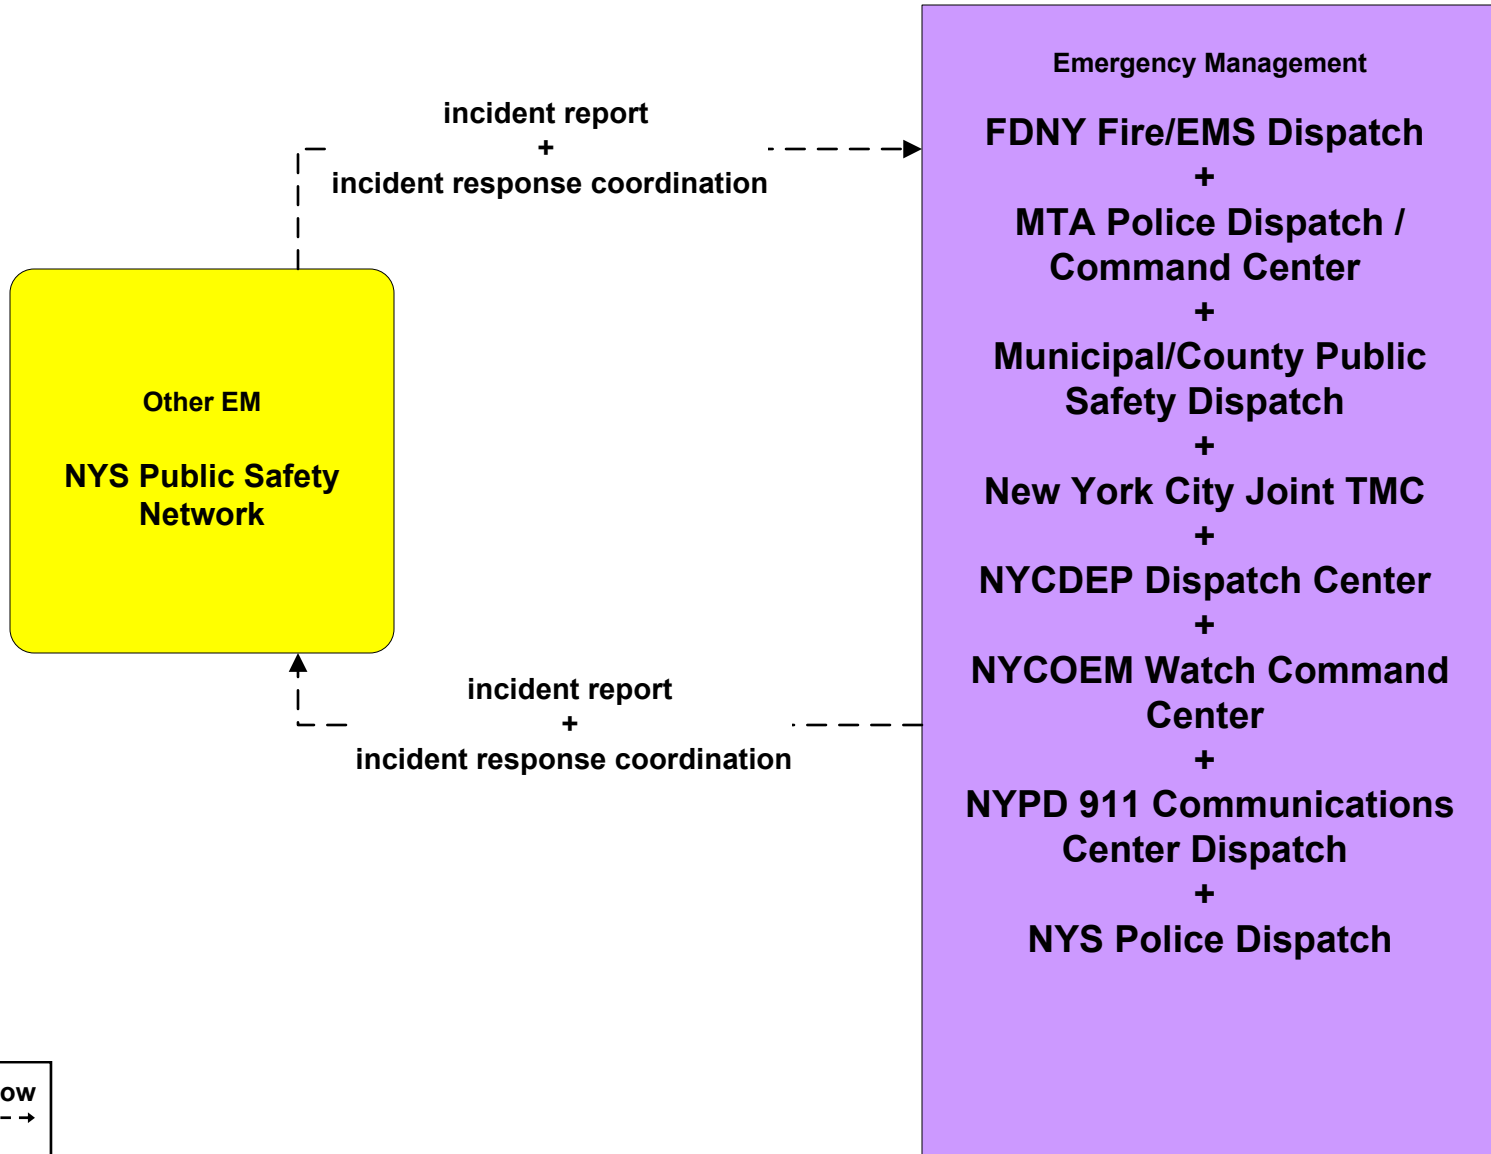

APTS5 - Transit Security

MTA Police Dispatch / Command Center to Other Emergency Management Centers (3 of 3)

**ATMS08 - Incident Management
New York City Joint TMC (1 of 2)**

**ATMS08 - Incident Management
New York State Public Safety Network**

ATMS08 - Incident Management IIMS

**MC04 - Weather Information Processing and Distribution
New York City Joint TMC (2 of 2)**

**MC06 - Winter Maintenance
New York City Joint TMC (2 of 2)**

MC06 - Winter Maintenance TRANSCOM