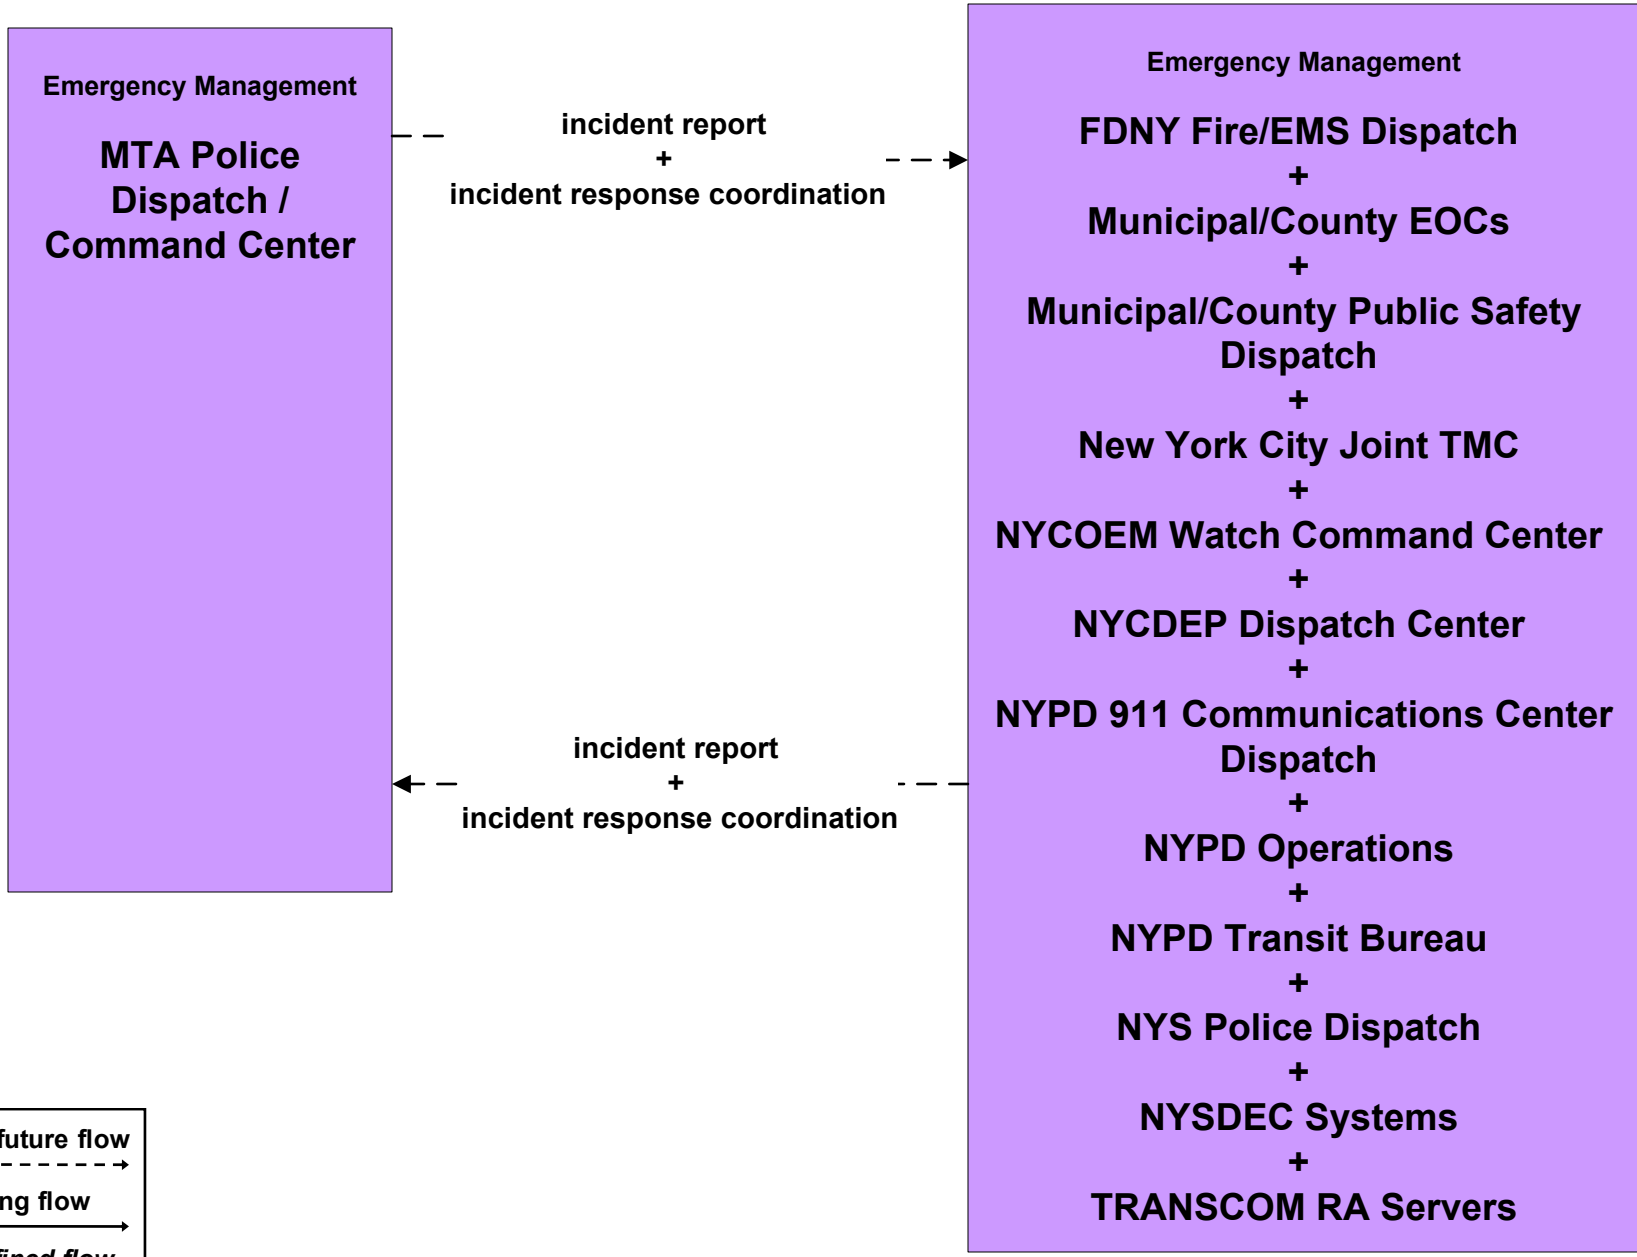

APTS5 - Transit Security

MTA Police Dispatch / Command Center to Other Emergency Management Centers (3 of 3)

**ATMS08 - Incident Management
New York City Joint TMC (1 of 2)**

**ATMS08 - Incident Management
New York State Public Safety Network**

ATMS08 - Incident Management IIMS

**MC04 - Weather Information Processing and Distribution
New York City Joint TMC (2 of 2)**

**MC06 - Winter Maintenance
New York City Joint TMC (2 of 2)**

MC06 - Winter Maintenance TRANSCOM