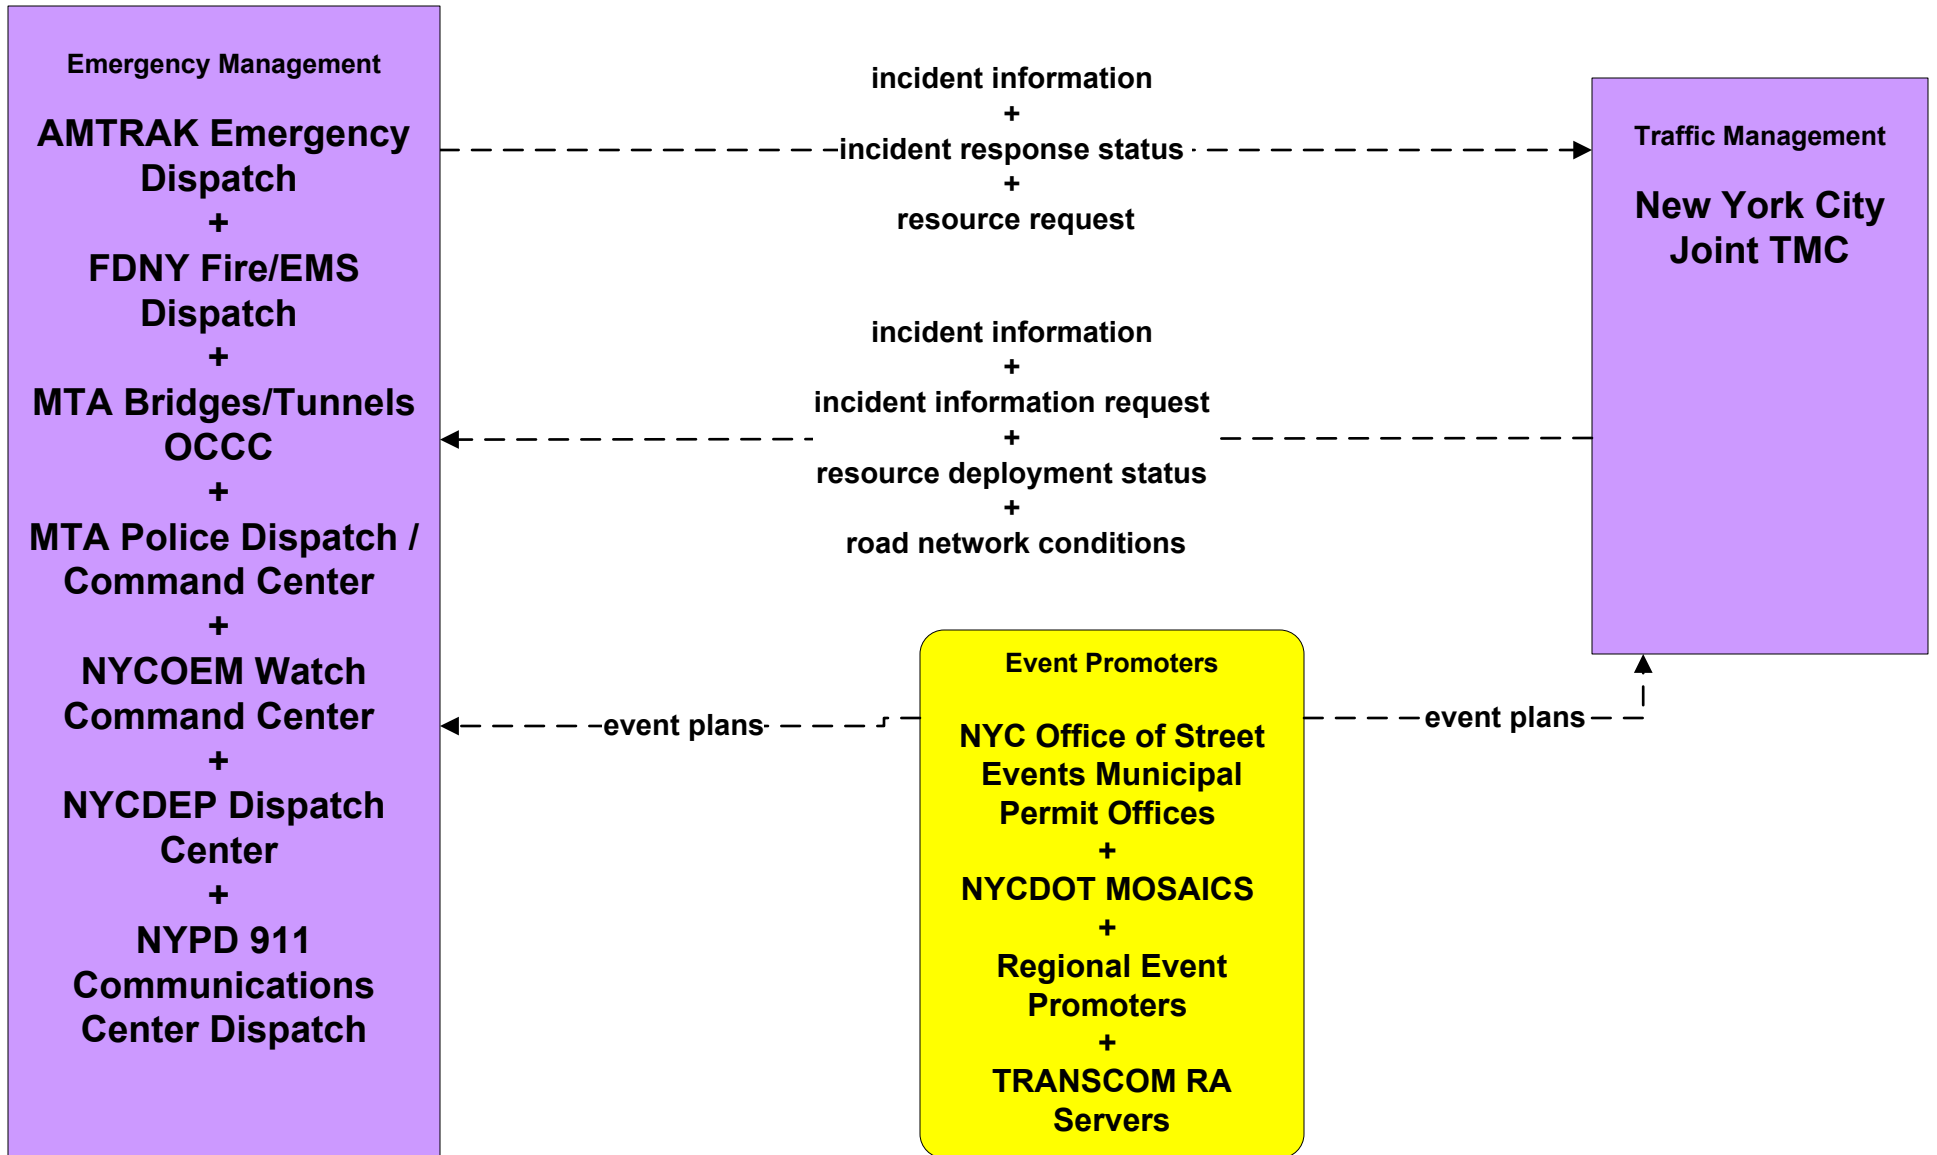

APTS5 - Transit Security

MTA Police Dispatch / Command Center to Other Emergency Management Centers (3 of 3)

**ATMS08 - Incident Management
New York City Joint TMC (1 of 2)**

**ATMS08 - Incident Management
New York State Public Safety Network**

ATMS08 - Incident Management IIMS

**MC04 - Weather Information Processing and Distribution
New York City Joint TMC (2 of 2)**

**MC06 - Winter Maintenance
New York City Joint TMC (2 of 2)**

MC06 - Winter Maintenance TRANSCOM