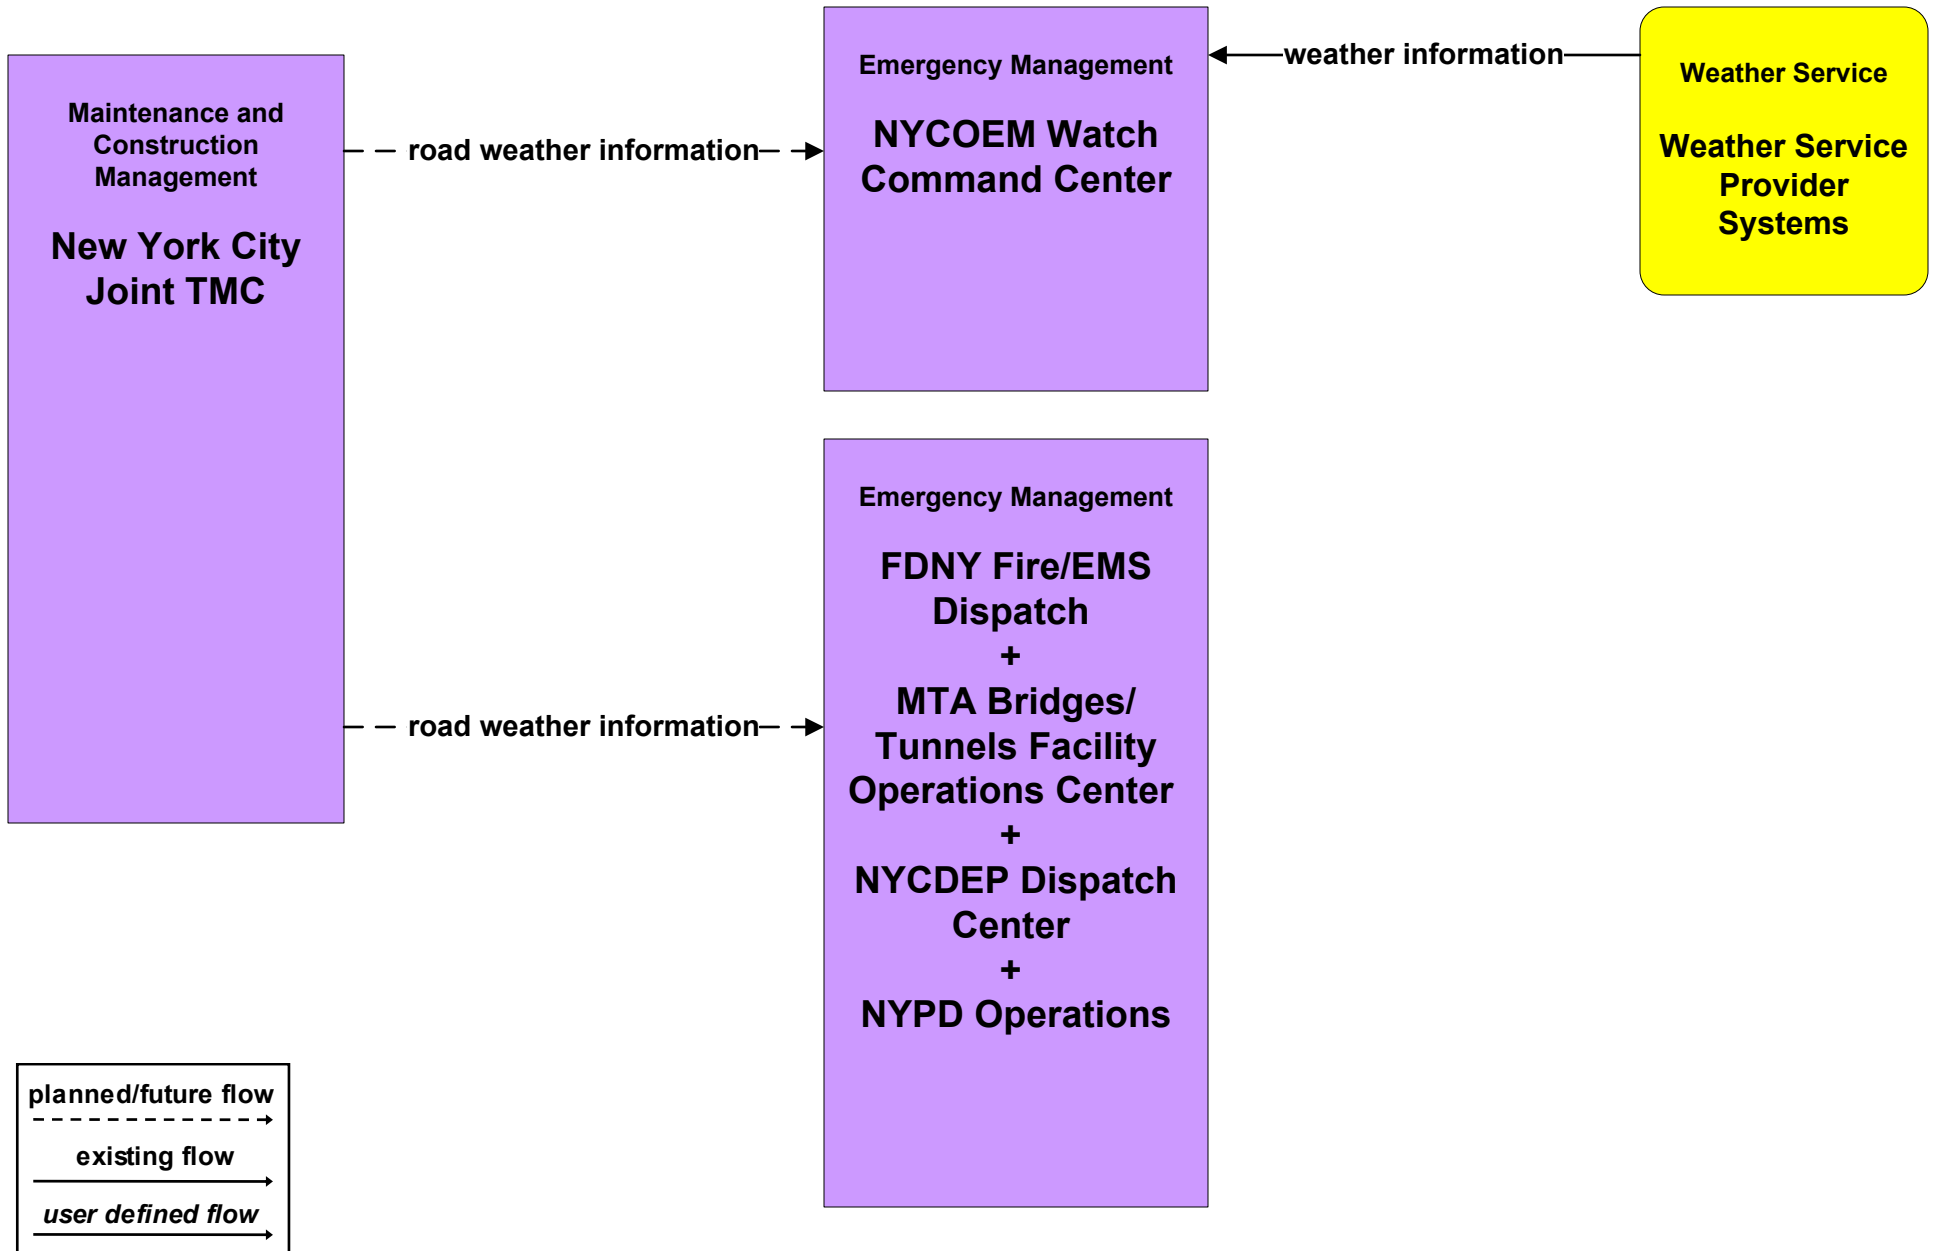

APTS5 - Transit Security

MTA Police Dispatch / Command Center to Other Emergency Management Centers (3 of 3)

**ATMS08 - Incident Management
New York City Joint TMC (1 of 2)**

**ATMS08 - Incident Management
New York State Public Safety Network**

ATMS08 - Incident Management IIMS

**MC04 - Weather Information Processing and Distribution
New York City Joint TMC (2 of 2)**

**MC06 - Winter Maintenance
New York City Joint TMC (2 of 2)**

MC06 - Winter Maintenance TRANSCOM