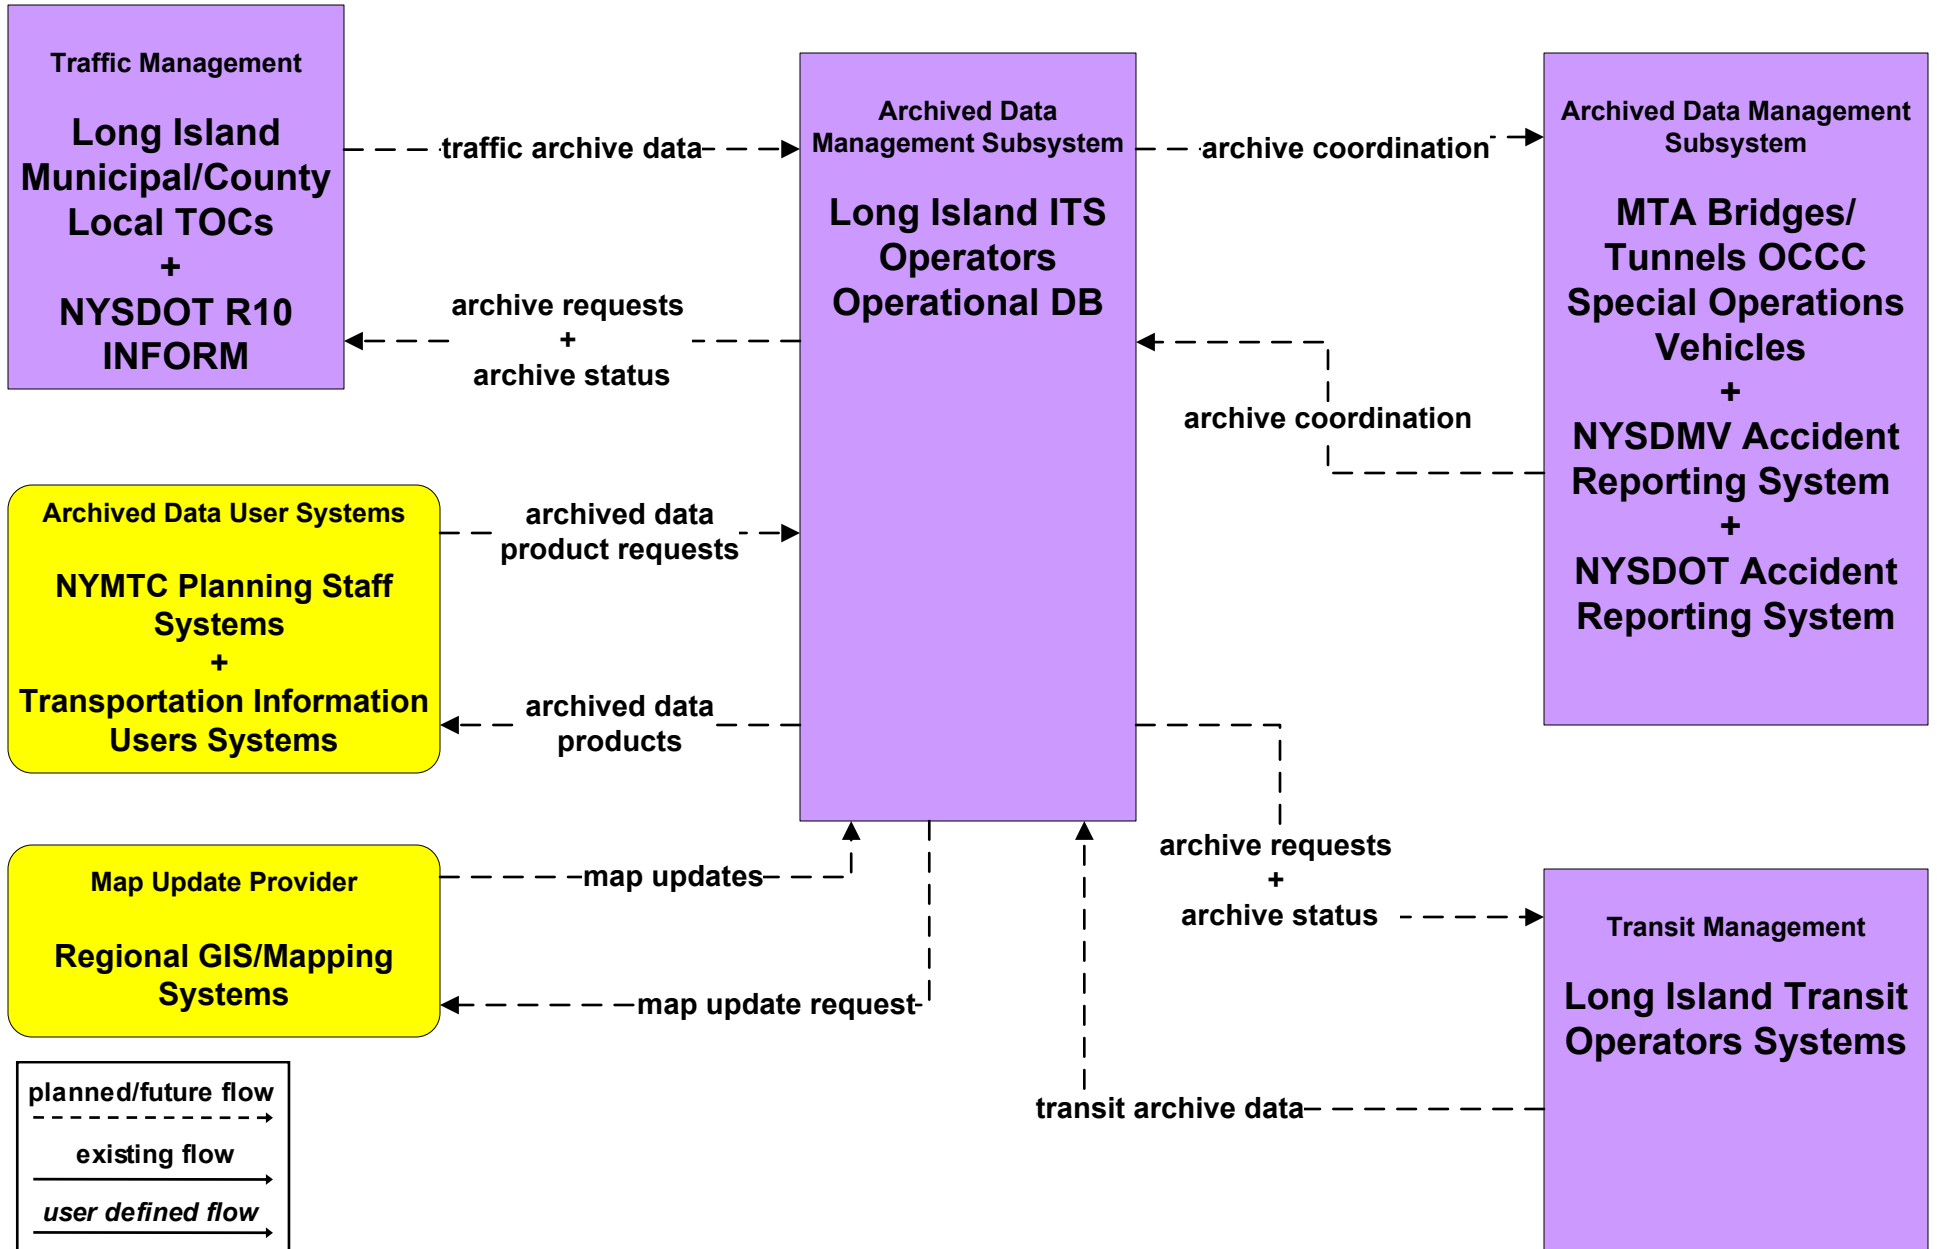

AD1 - ITS Data Mart Long Island

**AD1 - ITS Data Mart
New York City (1 of 2)**

AD1 - ITS Data Mart Hudson Valley

AD1 - ITS Data Mart TRANSCOM

AD3 - ITS Data Warehouse

NYMTC/DCP Regional Planning Database

The ITS Element 'NYMTC Member Agencies Data Collection Systems' represents generic data that is integrated with the common elements of location and time