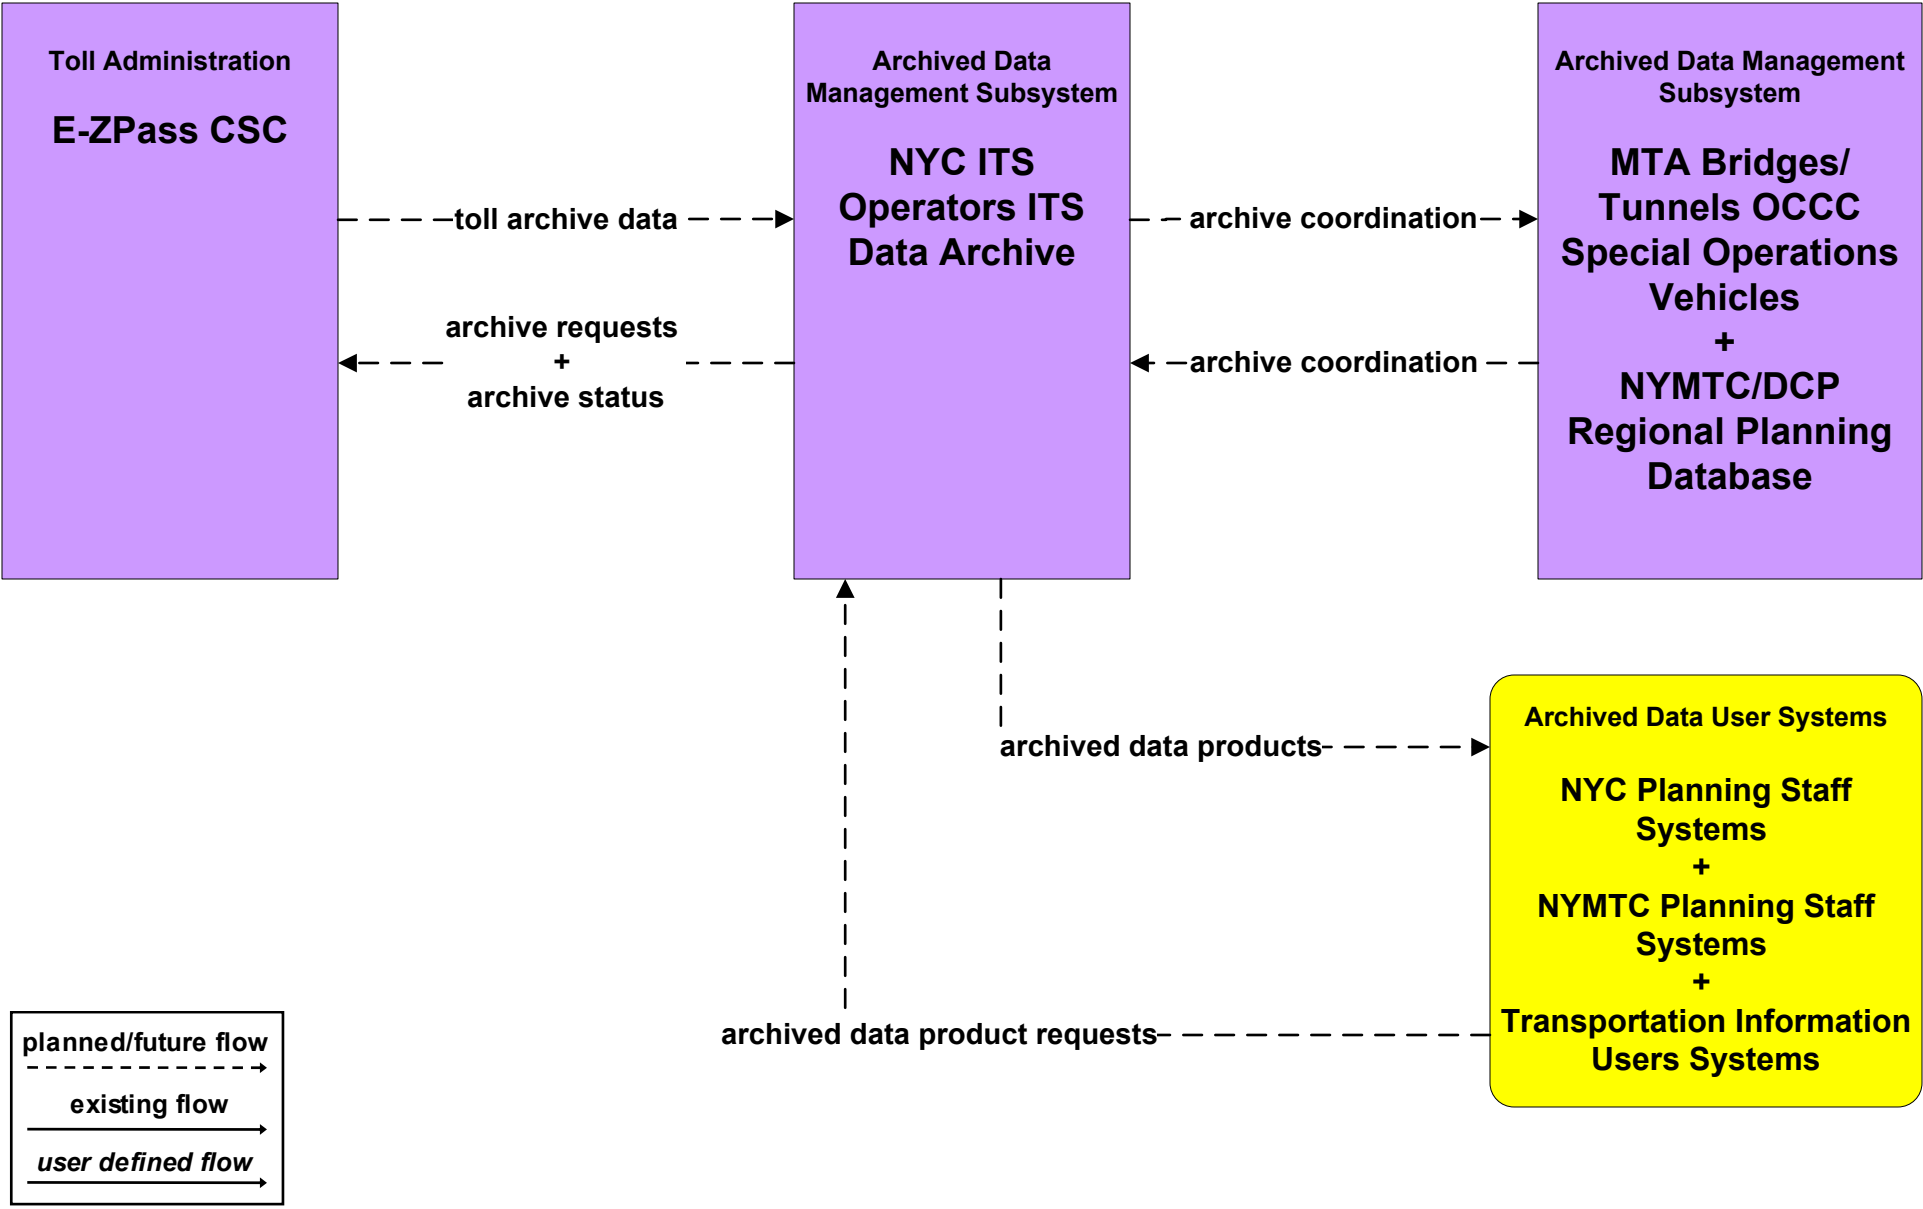

AD1 - ITS Data Mart Long Island

**AD1 - ITS Data Mart
New York City (1 of 2)**

AD1 - ITS Data Mart Hudson Valley

AD1 - ITS Data Mart TRANSCOM

AD3 - ITS Data Warehouse

NYMTC/DCP Regional Planning Database

The ITS Element 'NYMTC Member Agencies Data Collection Systems' represents generic data that is integrated with the common elements of location and time