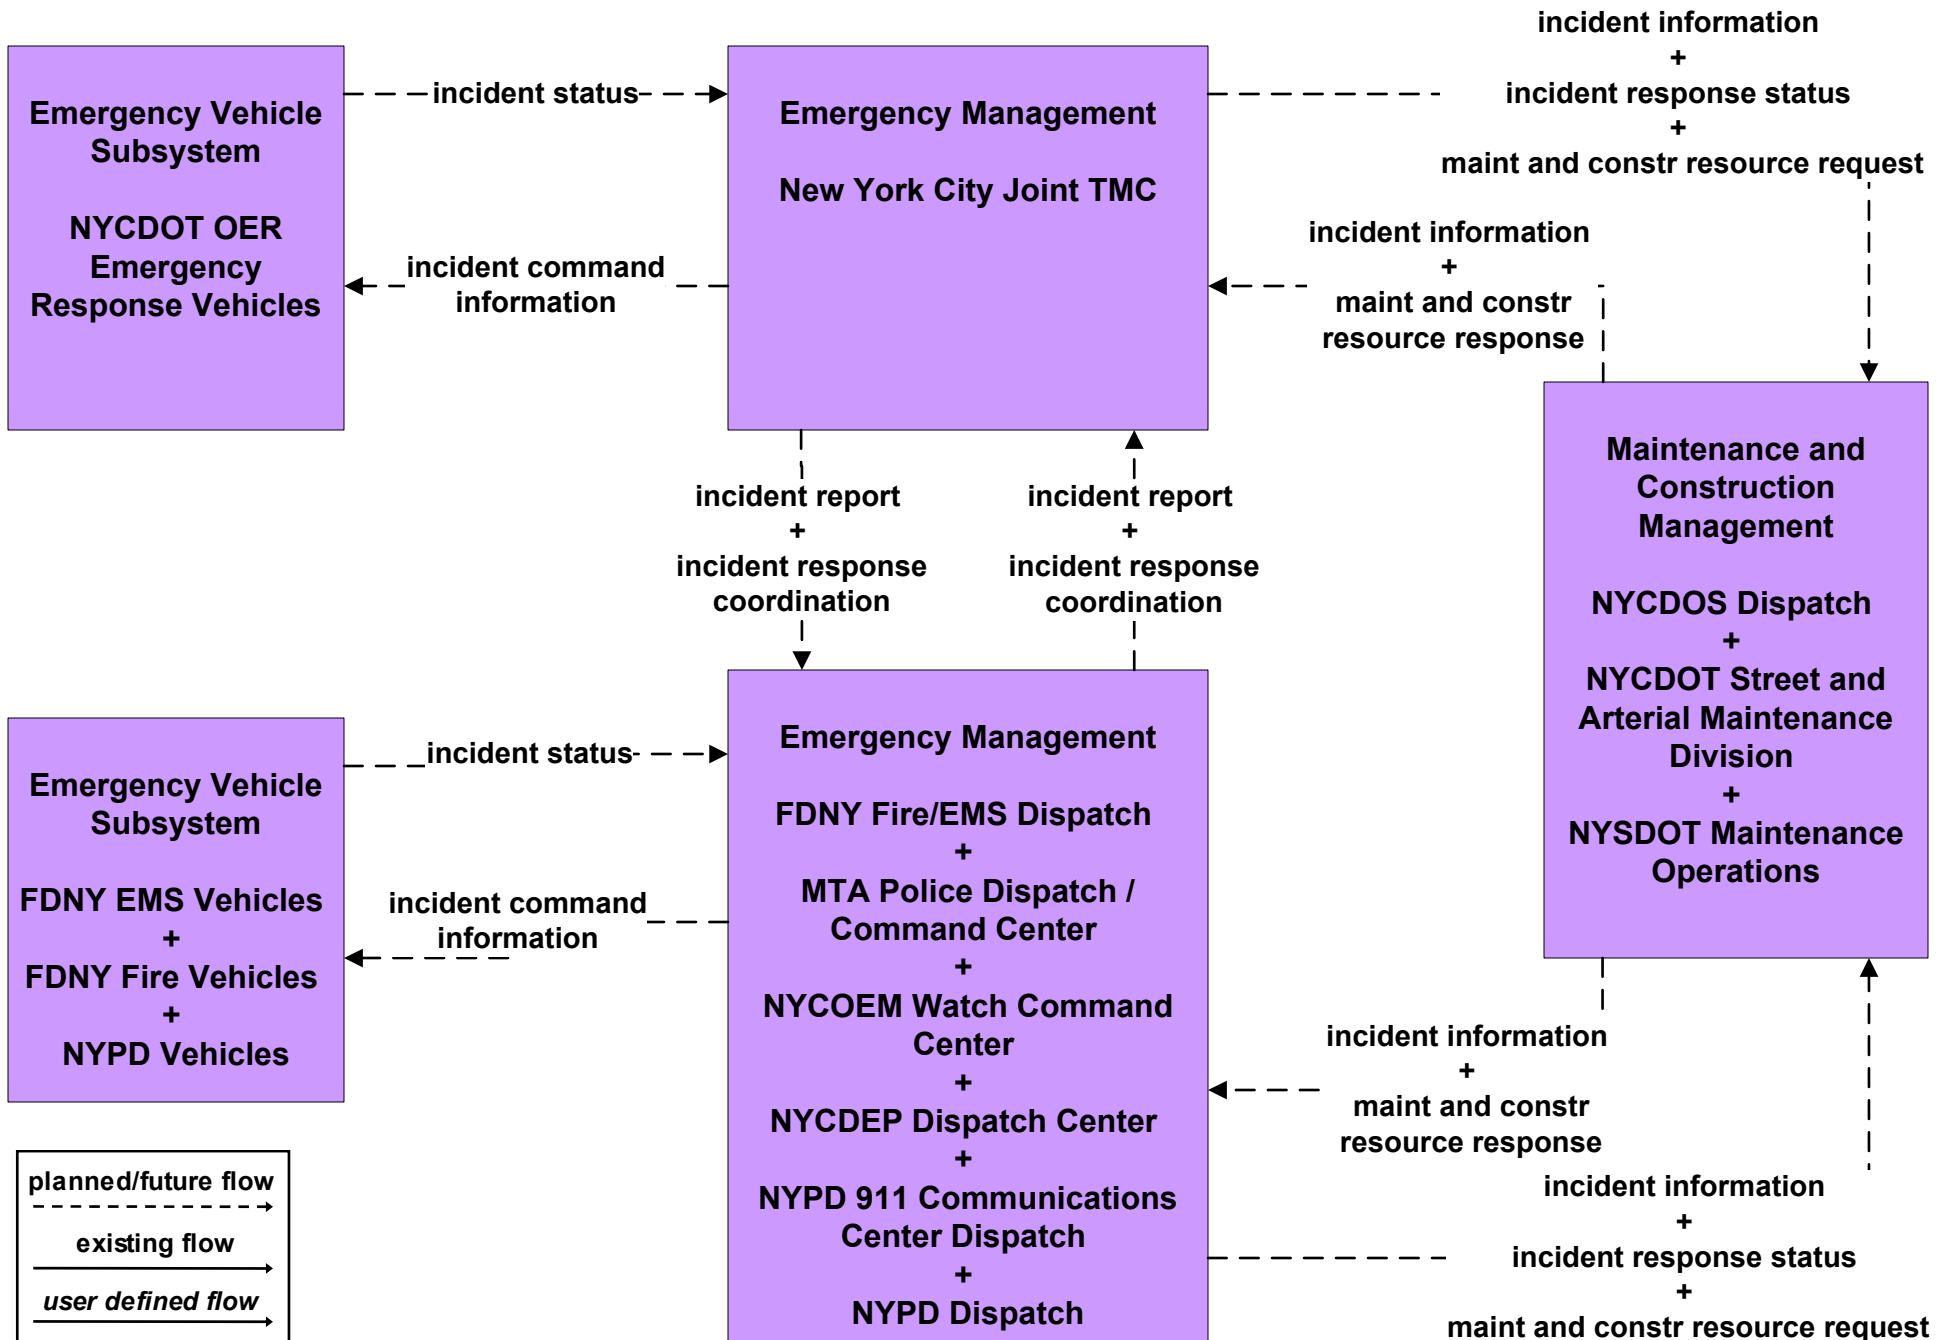

APTS5 - Transit Security MTA NYC Transit Bus

APTS5 - Transit Security MTA NYC Transit Subway

APTS5 - Transit Security

MTA Police Dispatch / Command Center to Other Emergency Management Centers (3 of 3)

APTS5 - Transit Security MTA NYCT Staten Island Railway

APTS5 - Transit Security NYCDOT Franchise Buses

APTS5 - Transit Security
NYCDOT Division of Ferry Operations

**ATMS05 - HOV Lane Management
NYCDOT - LIE/BQE/SIE HOV**

*Staten Island HOV operated
by NYCDOT/NYS DOT*

**ATMS08 - Incident Management
New York City Joint TMC (1 of 2)**

ATMS08 - Incident Management MTA Bridges and Tunnels

**ATMS08 - Incident Management
New York State Public Safety Network**

ATMS08 - Incident Management IIMS

ATMS08 - Incident Management Amber Alert

**MC04 - Weather Information Processing and Distribution
New York City Joint TMC (2 of 2)**

**MC06 - Winter Maintenance
New York City Joint TMC (2 of 2)**

MC06 - Winter Maintenance TRANSCOM