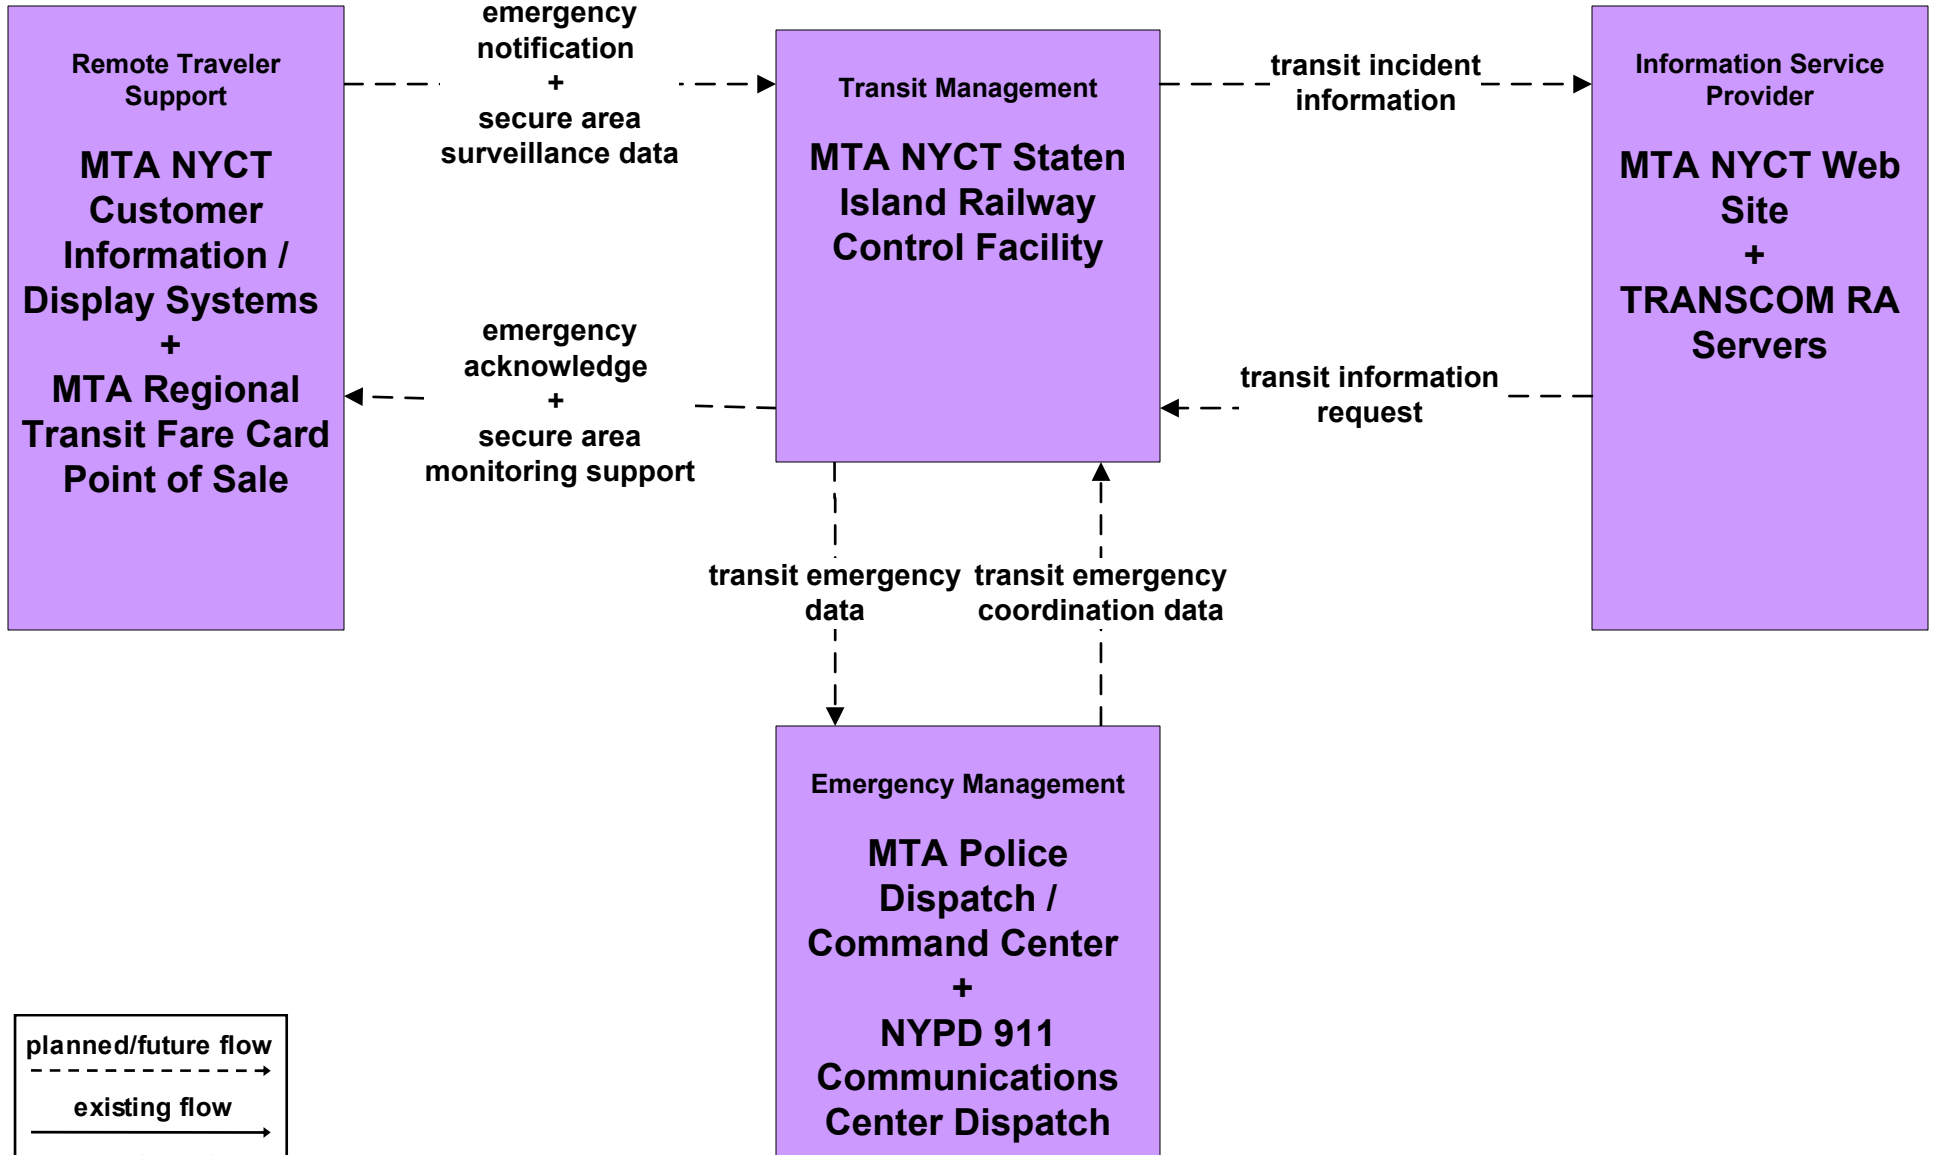

APTS5 - Transit Security MTA NYC Transit Bus

APTS5 - Transit Security MTA NYC Transit Subway

APTS5 - Transit Security

MTA Police Dispatch / Command Center to Other Emergency Management Centers (3 of 3)

APTS5 - Transit Security MTA NYCT Staten Island Railway

APTS5 - Transit Security NYCDOT Franchise Buses

APTS5 - Transit Security
NYCDOT Division of Ferry Operations

**ATMS05 - HOV Lane Management
NYCDOT - LIE/BQE/SIE HOV**

*Staten Island HOV operated
by NYCDOT/NYS DOT*

**ATMS08 - Incident Management
New York City Joint TMC (1 of 2)**

ATMS08 - Incident Management MTA Bridges and Tunnels

**ATMS08 - Incident Management
New York State Public Safety Network**

ATMS08 - Incident Management IIMS

MC08 - Workzone Management (NYCDOT and TRANSCOM)

**MC10 - Maintenance and Construction Activity Coordination
(NYCDOT and TRANSCOM)**

Emergency Management

MTA Police Dispatch / Command Center
+
Municipal/County Public Safety Dispatch
+
New York City Joint TMC
+
NYS Police Dispatch
+
State EOCs