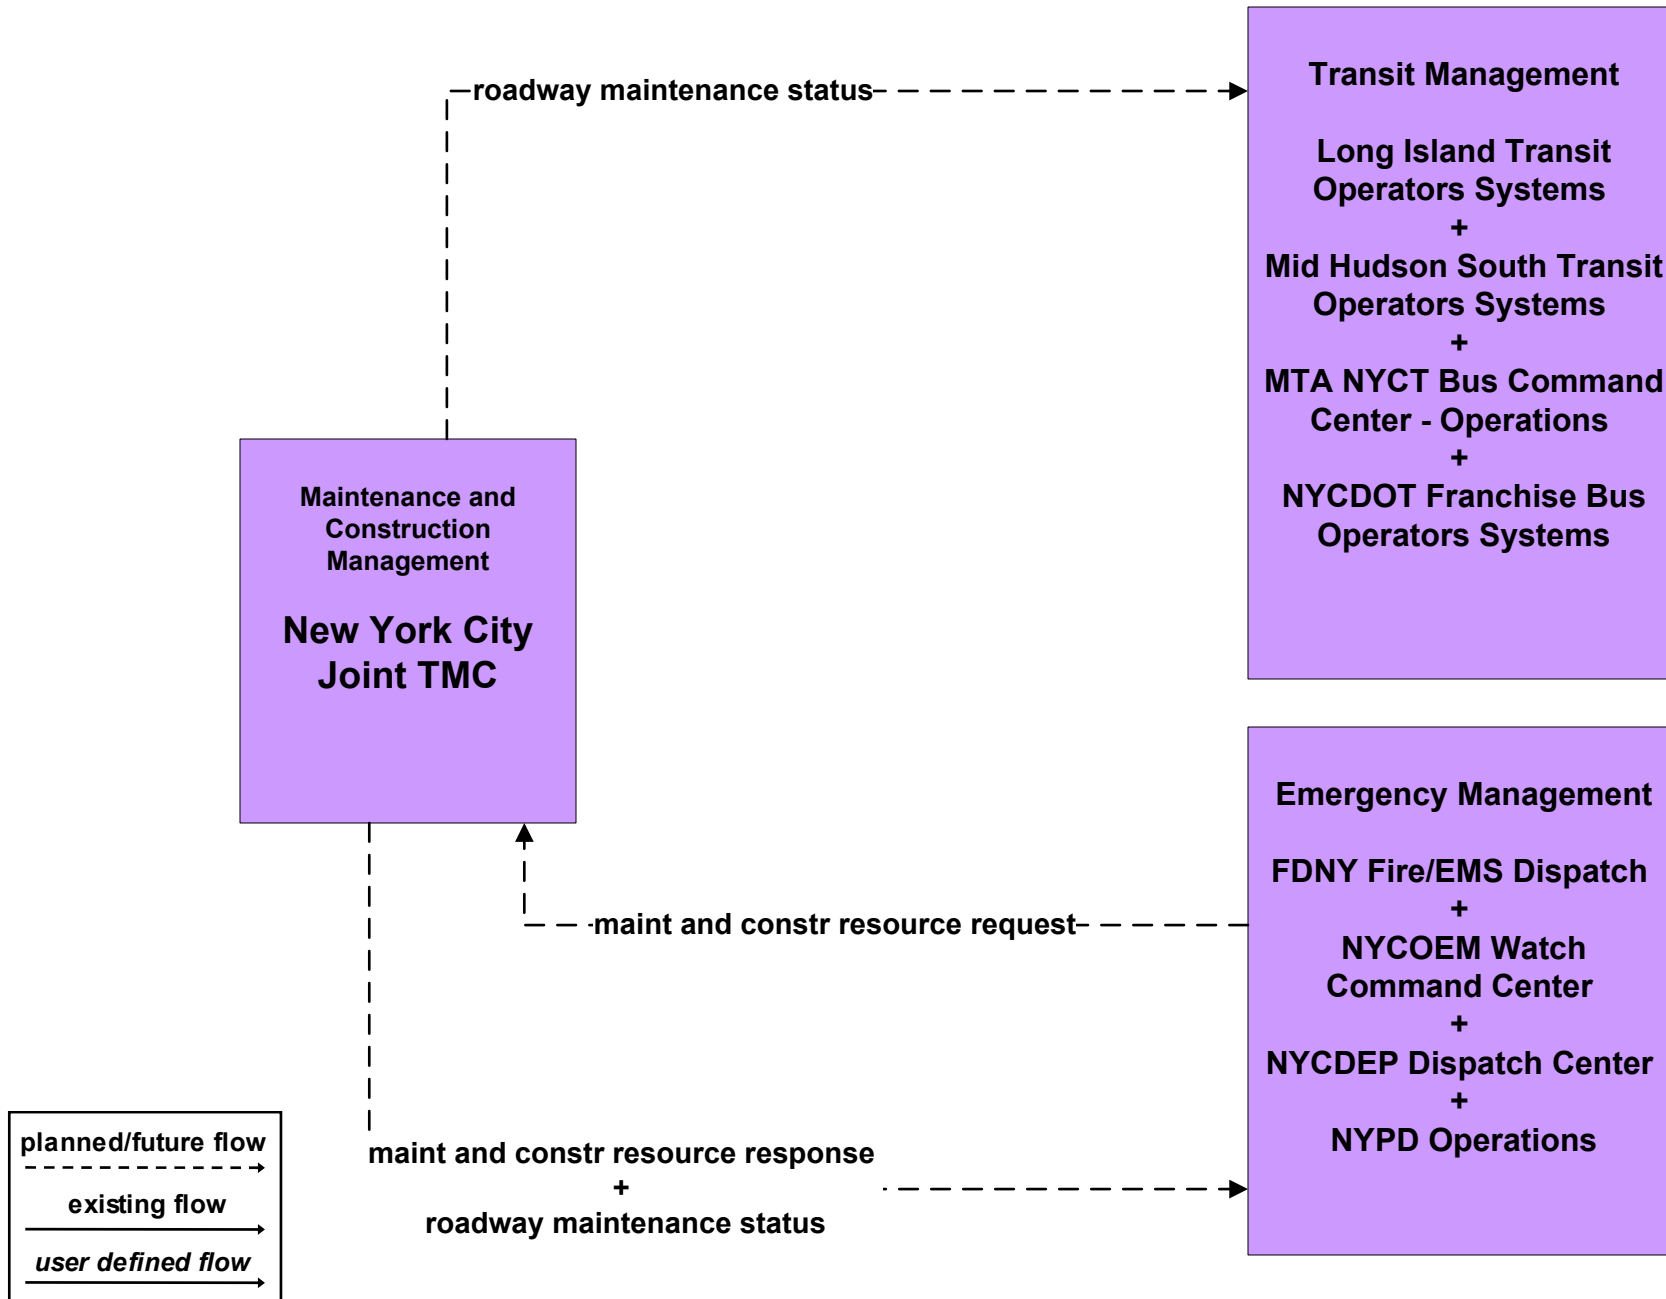

APTS5 - Transit Security NYCDOT Franchise Buses

APTS5 - Transit Security
NYCDOT Division of Ferry Operations

**ATMS05 - HOV Lane Management
NYCDOT - LIE/BQE/SIE HOV**

*Staten Island HOV operated
by NYCDOT/NYS DOT*

**ATMS08 - Incident Management
New York City Joint TMC (1 of 2)**

ATMS08 - Incident Management MTA Bridges and Tunnels

**ATMS08 - Incident Management
New York State Public Safety Network**

ATMS08 - Incident Management IIMS

ATMS08 - Incident Management Amber Alert

**MC04 - Weather Information Processing and Distribution
New York City Joint TMC (2 of 2)**

**MC06 - Winter Maintenance
New York City Joint TMC (2 of 2)**

MC06 - Winter Maintenance TRANSCOM

MC08 - Workzone Management (NYCDOT and TRANSCOM)

**MC10 - Maintenance and Construction Activity Coordination
(NYCDOT and TRANSCOM)**

Emergency Management

MTA Police Dispatch / Command Center
+
Municipal/County Public Safety Dispatch
+
New York City Joint TMC
+
NYS Police Dispatch
+
State EOCs