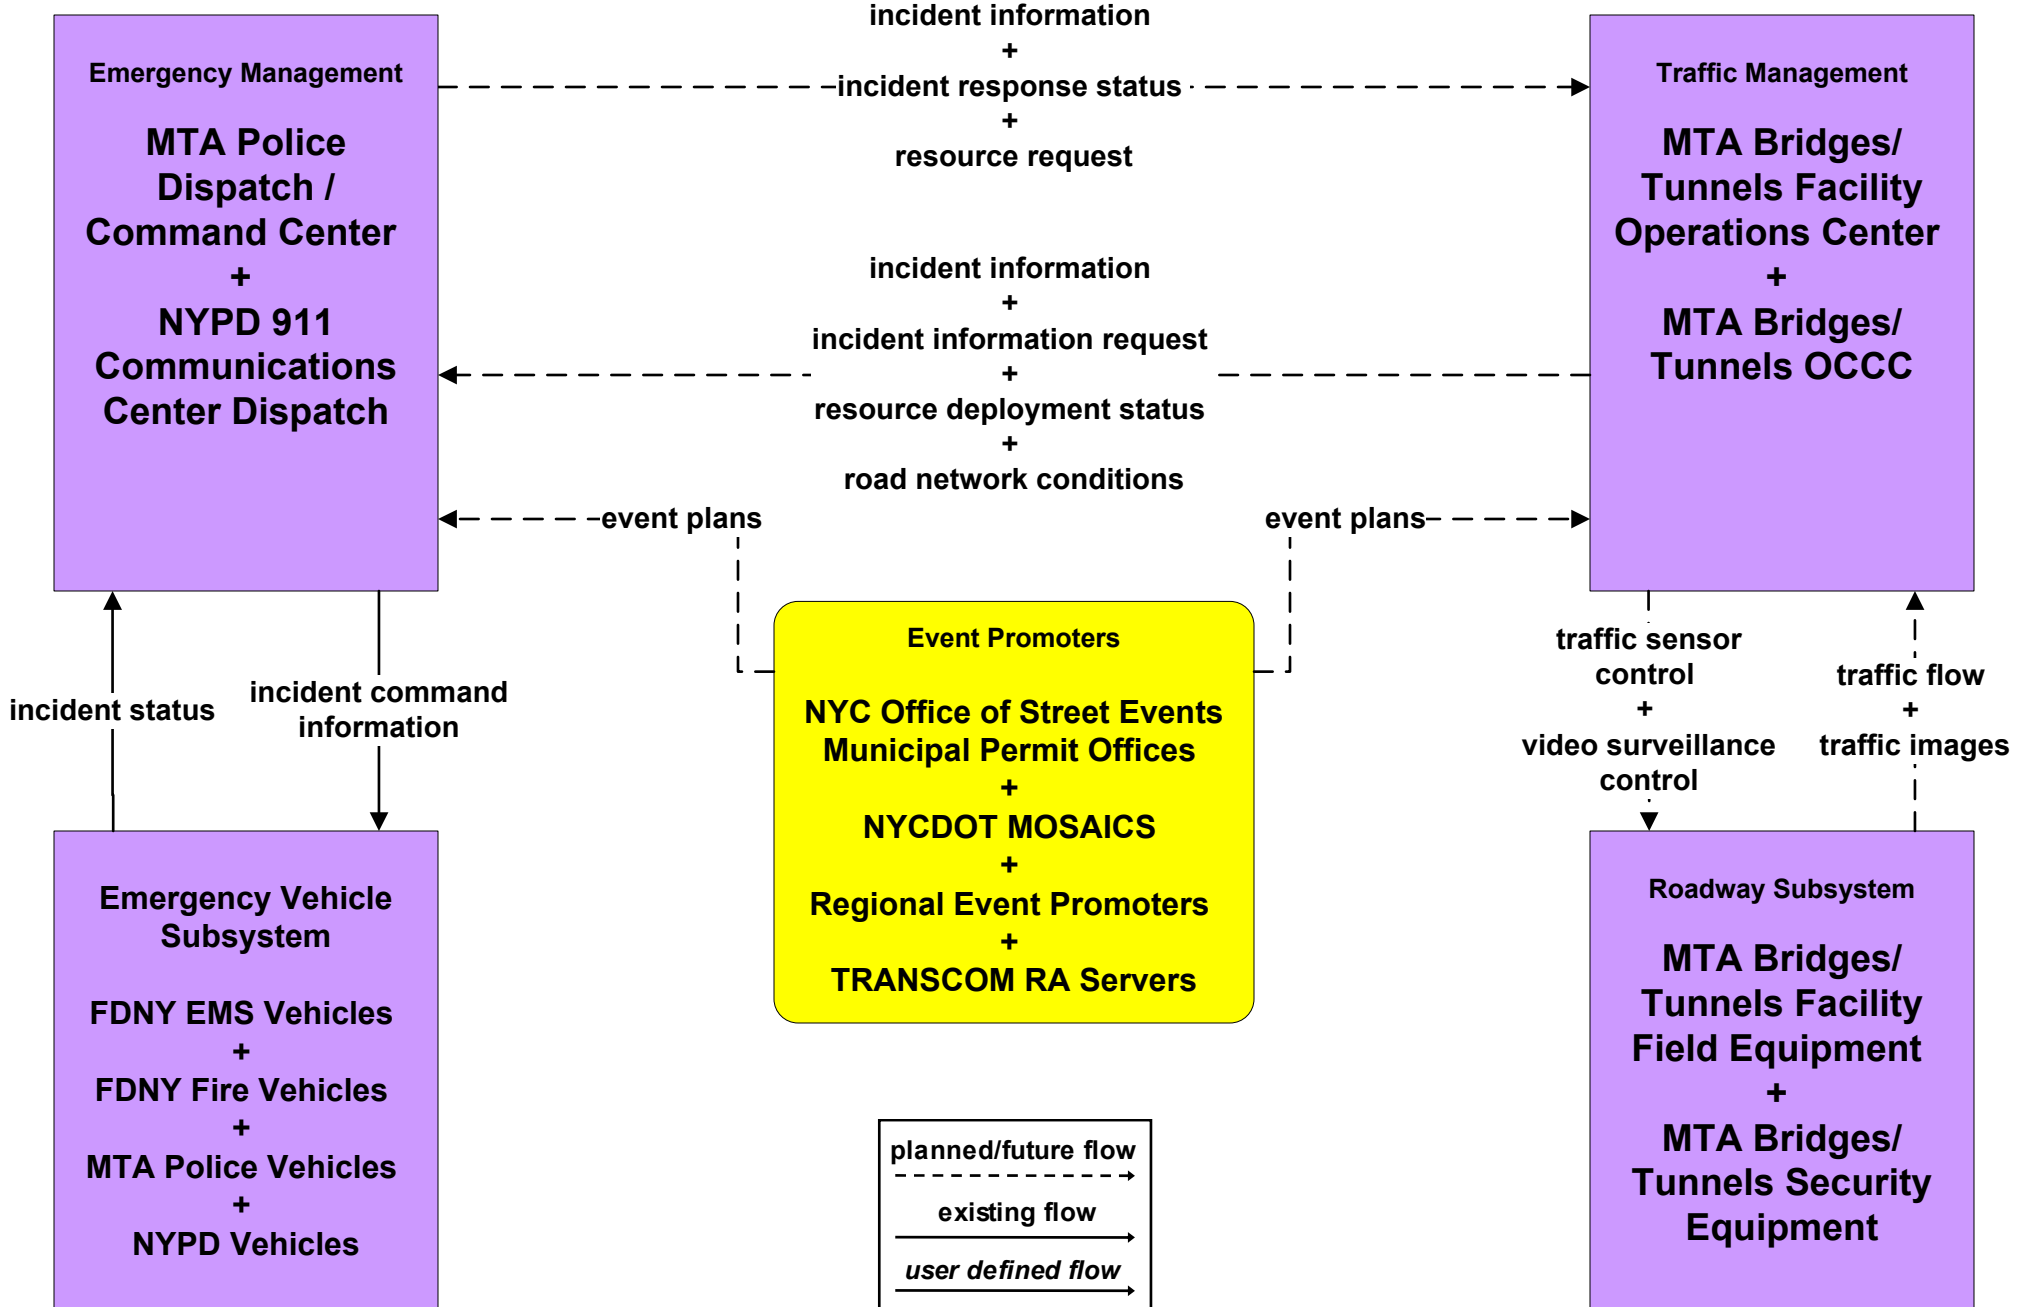

APTS5 - Transit Security MTA NYC Transit Bus

APTS5 - Transit Security MTA NYC Transit Subway

APTS5 - Transit Security

MTA Police Dispatch / Command Center to Other Emergency Management Centers (3 of 3)

APTS5 - Transit Security MTA NYCT Staten Island Railway

APTS5 - Transit Security NYCDOT Franchise Buses

APTS5 - Transit Security
NYCDOT Division of Ferry Operations

**ATMS05 - HOV Lane Management
NYCDOT - LIE/BQE/SIE HOV**

*Staten Island HOV operated
by NYCDOT/NYS DOT*

**ATMS08 - Incident Management
New York City Joint TMC (1 of 2)**

ATMS08 - Incident Management MTA Bridges and Tunnels

**ATMS08 - Incident Management
New York State Public Safety Network**

ATMS08 - Incident Management IIMS

MC08 - Workzone Management (NYCDOT and TRANSCOM)

**MC10 - Maintenance and Construction Activity Coordination
(NYCDOT and TRANSCOM)**

Emergency Management

MTA Police Dispatch / Command Center
+
Municipal/County Public Safety Dispatch
+
New York City Joint TMC
+
NYS Police Dispatch
+
State EOCs