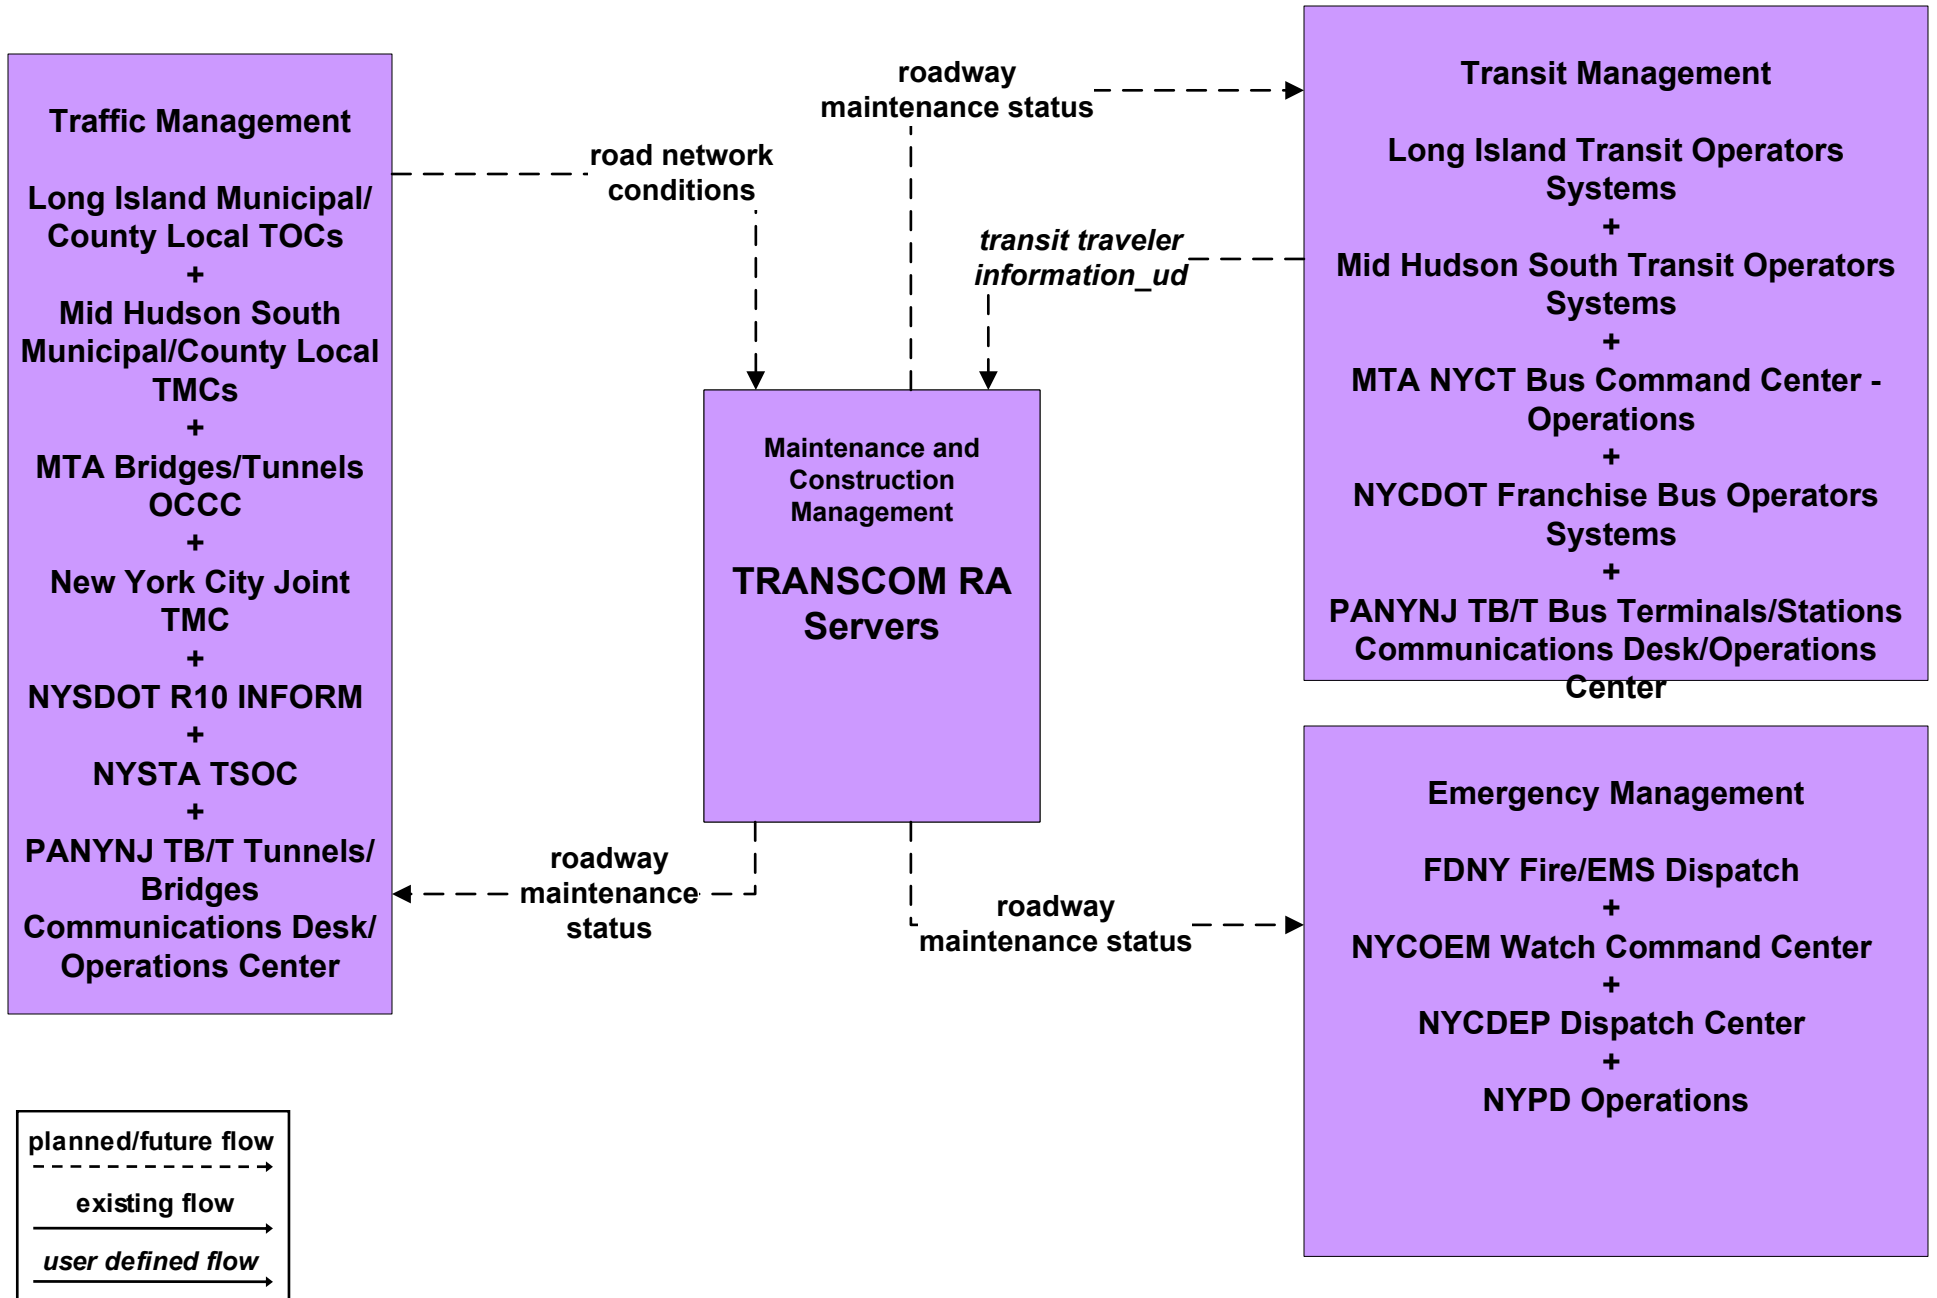

**ATMS08 - Incident Management
New York City Joint TMC (1 of 2)**

ATMS08 - Incident Management MTA Bridges and Tunnels

**ATMS08 - Incident Management
New York State Public Safety Network**

ATMS08 - Incident Management IIMS

ATMS08 - Incident Management Amber Alert

**MC04 - Weather Information Processing and Distribution
New York City Joint TMC (2 of 2)**

**MC06 - Winter Maintenance
New York City Joint TMC (2 of 2)**

MC06 - Winter Maintenance TRANSCOM

MC08 - Workzone Management (NYCDOT and TRANSCOM)

**MC10 - Maintenance and Construction Activity Coordination
(NYCDOT and TRANSCOM)**

Emergency Management

MTA Police Dispatch / Command Center
+
Municipal/County Public Safety Dispatch
+
New York City Joint TMC
+
NYS Police Dispatch
+
State EOCs

Emergency Management

FDNY Fire/EMS Dispatch
+
NYCDEP Dispatch Center
+
NYPD Operations

Maintenance and Construction Management

**TRANSCOM
RA Servers**

Maintenance and Construction Management

**New York City
Joint TMC**