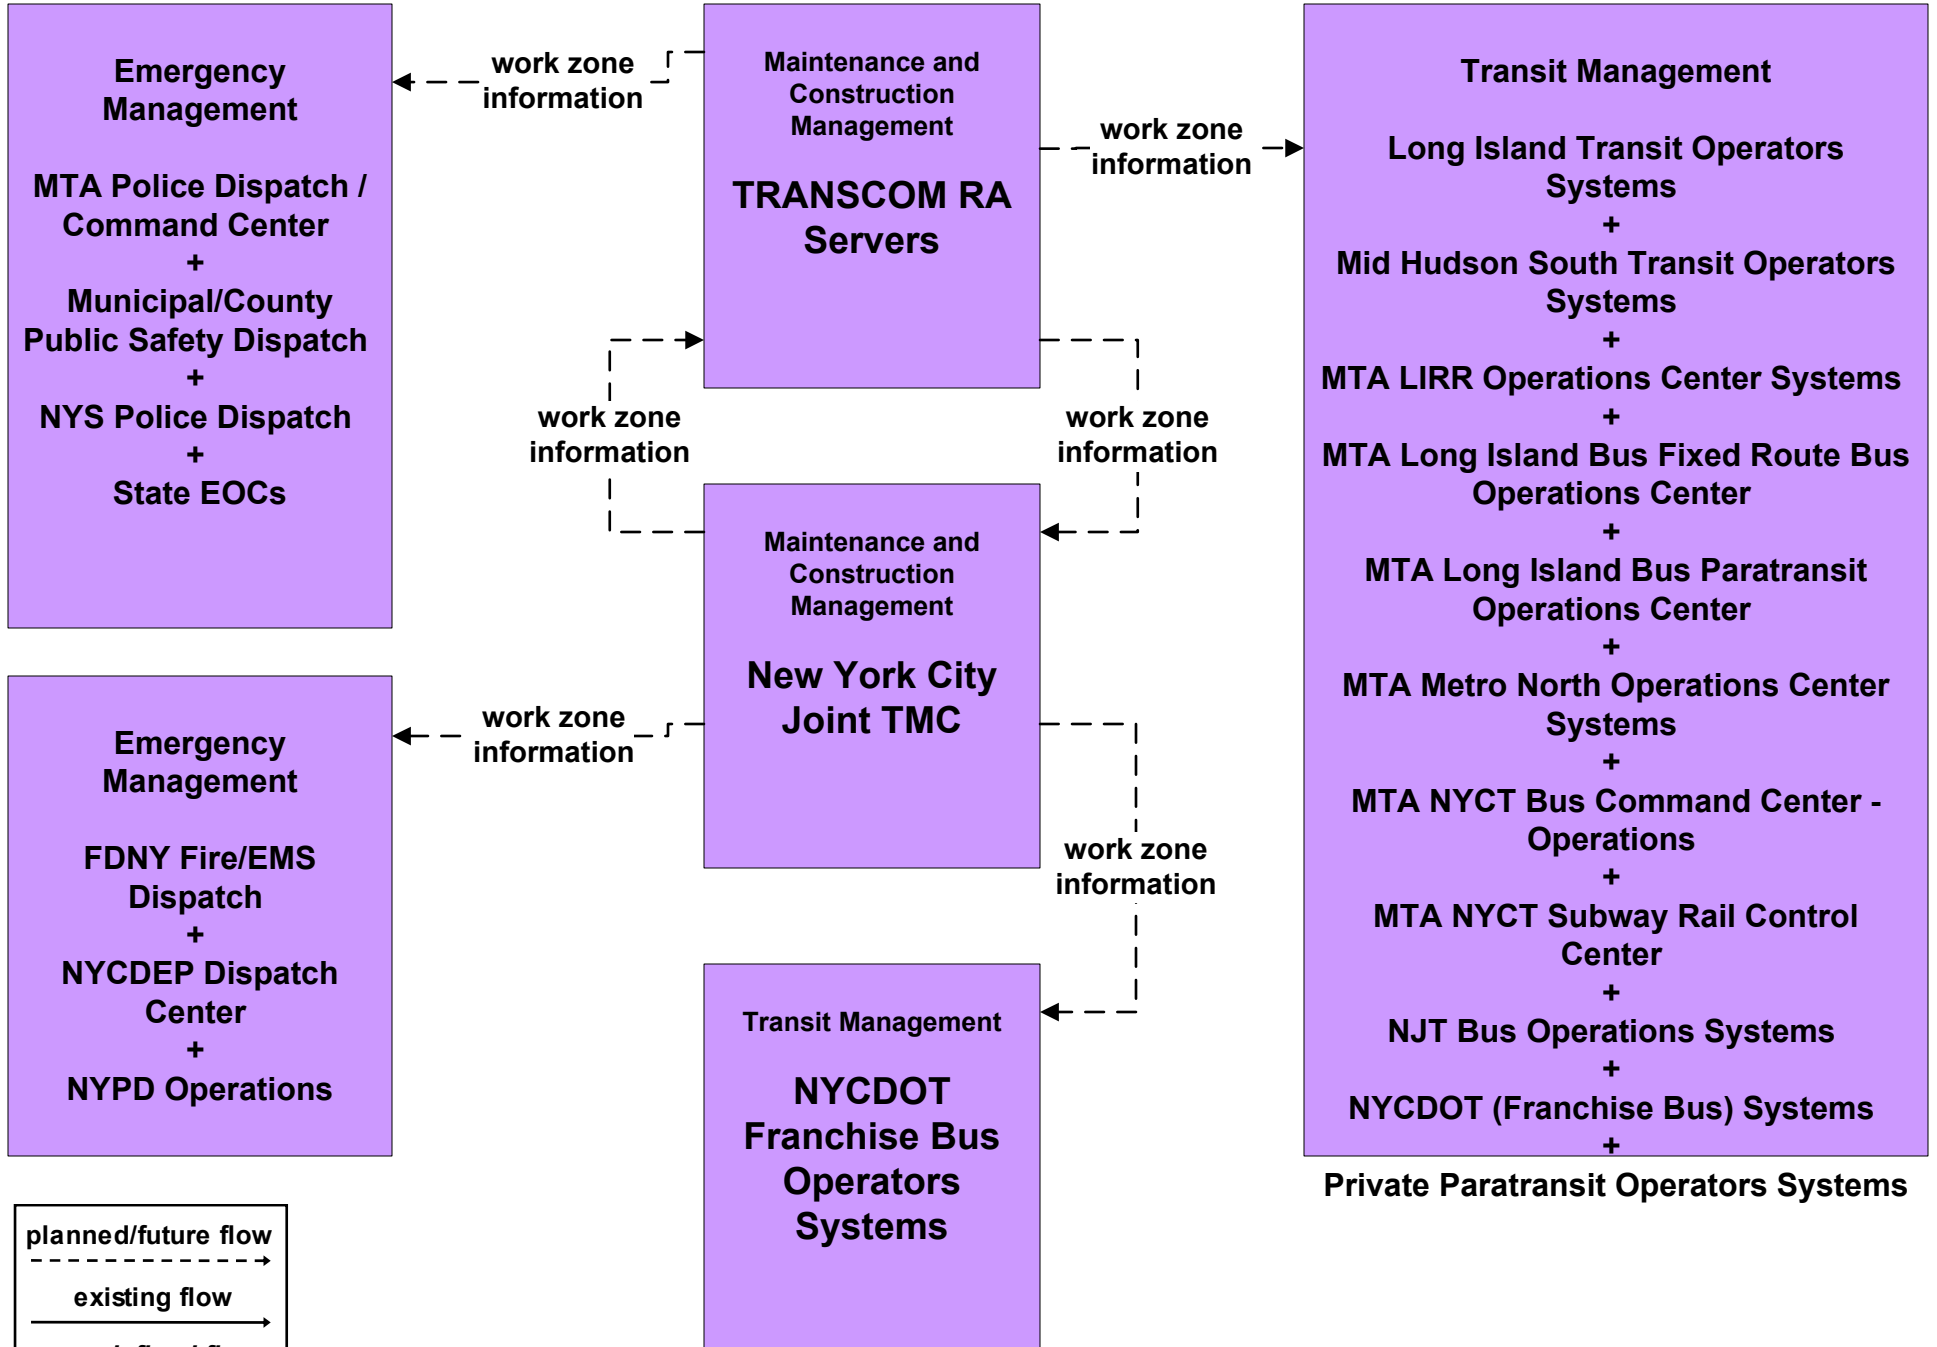

**ATMS08 - Incident Management
New York City Joint TMC (1 of 2)**

ATMS08 - Incident Management MTA Bridges and Tunnels

**ATMS08 - Incident Management
New York State Public Safety Network**

ATMS08 - Incident Management IIMS

ATMS08 - Incident Management Amber Alert

**MC04 - Weather Information Processing and Distribution
New York City Joint TMC (2 of 2)**

**MC06 - Winter Maintenance
New York City Joint TMC (2 of 2)**

MC06 - Winter Maintenance TRANSCOM

MC08 - Workzone Management (NYCDOT and TRANSCOM)

**MC10 - Maintenance and Construction Activity Coordination
(NYCDOT and TRANSCOM)**

Emergency Management

MTA Police Dispatch / Command Center
+
Municipal/County Public Safety Dispatch
+
New York City Joint TMC
+
NYS Police Dispatch
+
State EOCs

Emergency Management

FDNY Fire/EMS Dispatch
+
NYCDEP Dispatch Center
+
NYPD Operations

Maintenance and Construction Management

**TRANSCOM
RA Servers**

Maintenance and Construction Management

**New York City
Joint TMC**