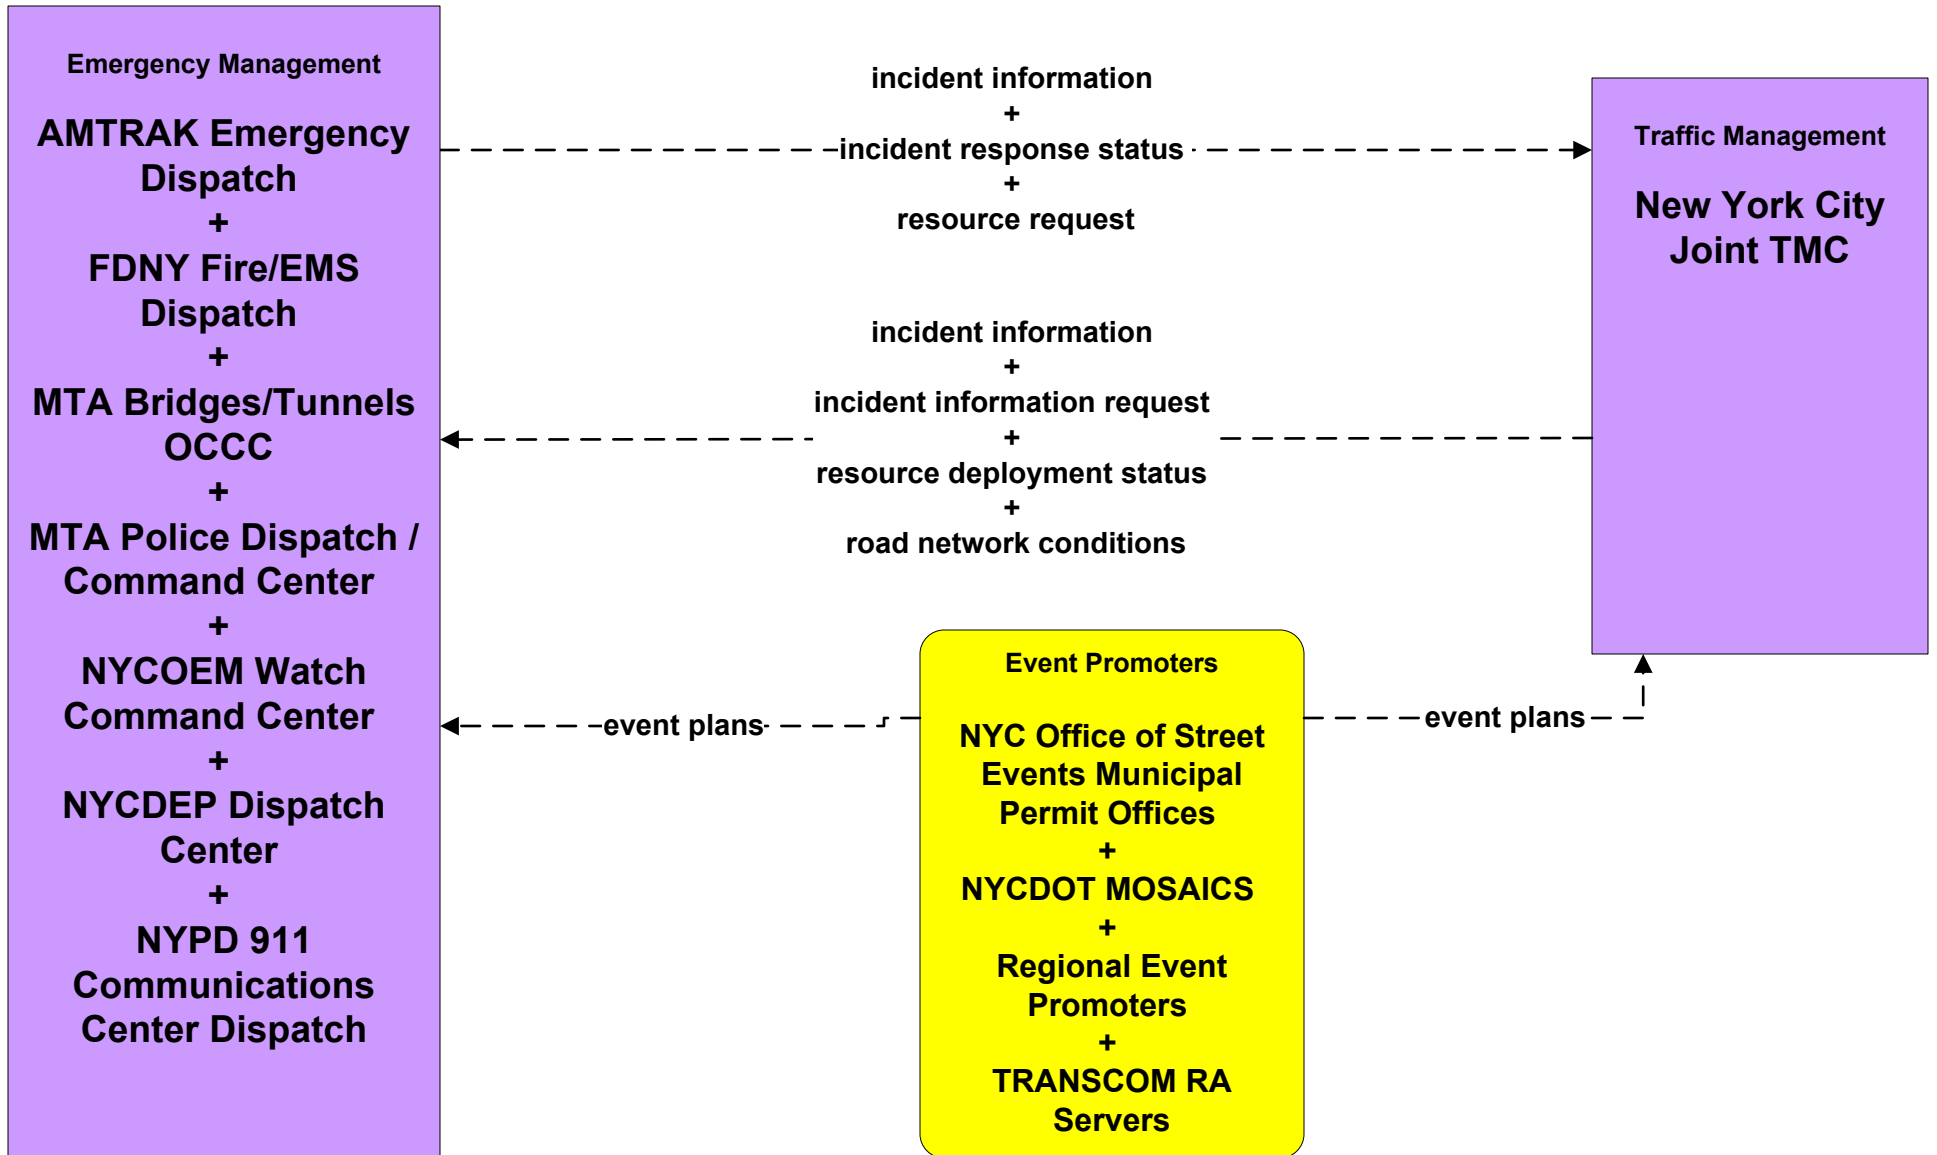

APTS5 - Transit Security MTA NYC Transit Bus

APTS5 - Transit Security MTA NYC Transit Subway

APTS5 - Transit Security

MTA Police Dispatch / Command Center to Other Emergency Management Centers (3 of 3)

APTS5 - Transit Security MTA NYCT Staten Island Railway

APTS5 - Transit Security NYCDOT Franchise Buses

APTS5 - Transit Security
NYCDOT Division of Ferry Operations

**ATMS05 - HOV Lane Management
NYCDOT - LIE/BQE/SIE HOV**

*Staten Island HOV operated
by NYCDOT/NYS DOT*

**ATMS08 - Incident Management
New York City Joint TMC (1 of 2)**

ATMS08 - Incident Management MTA Bridges and Tunnels

**ATMS08 - Incident Management
New York State Public Safety Network**

ATMS08 - Incident Management IIMS

MC08 - Workzone Management (NYCDOT and TRANSCOM)

**MC10 - Maintenance and Construction Activity Coordination
(NYCDOT and TRANSCOM)**

Emergency Management

MTA Police Dispatch / Command Center
+
Municipal/County Public Safety Dispatch
+
New York City Joint TMC
+
NYS Police Dispatch
+
State EOCs