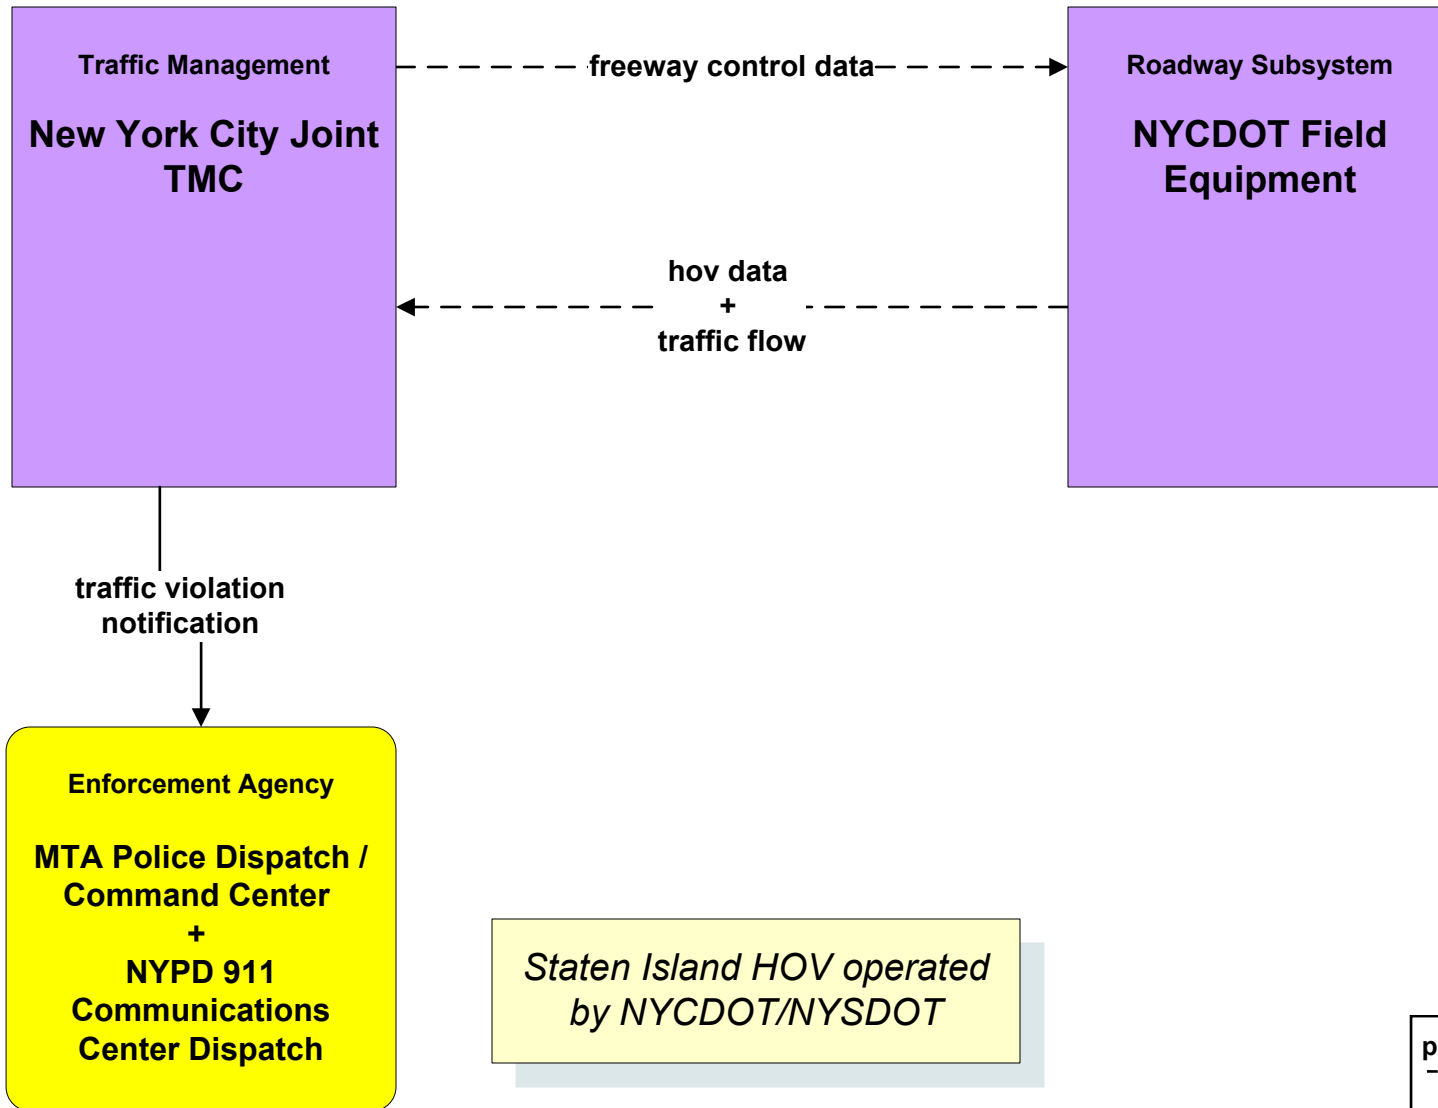

APTS5 - Transit Security MTA NYC Transit Bus

APTS5 - Transit Security MTA NYC Transit Subway

APTS5 - Transit Security

MTA Police Dispatch / Command Center to Other Emergency Management Centers (3 of 3)

APTS5 - Transit Security MTA NYCT Staten Island Railway

APTS5 - Transit Security NYCDOT Franchise Buses

APTS5 - Transit Security
NYCDOT Division of Ferry Operations

**ATMS05 - HOV Lane Management
NYCDOT - LIE/BQE/SIE HOV**

*Staten Island HOV operated
by NYCDOT/NYS DOT*

**ATMS08 - Incident Management
New York City Joint TMC (1 of 2)**

ATMS08 - Incident Management MTA Bridges and Tunnels

**ATMS08 - Incident Management
New York State Public Safety Network**

ATMS08 - Incident Management IIMS

MC08 - Workzone Management (NYCDOT and TRANSCOM)

**MC10 - Maintenance and Construction Activity Coordination
(NYCDOT and TRANSCOM)**

Emergency Management

MTA Police Dispatch / Command Center
+
Municipal/County Public Safety Dispatch
+
New York City Joint TMC
+
NYS Police Dispatch
+
State EOCs