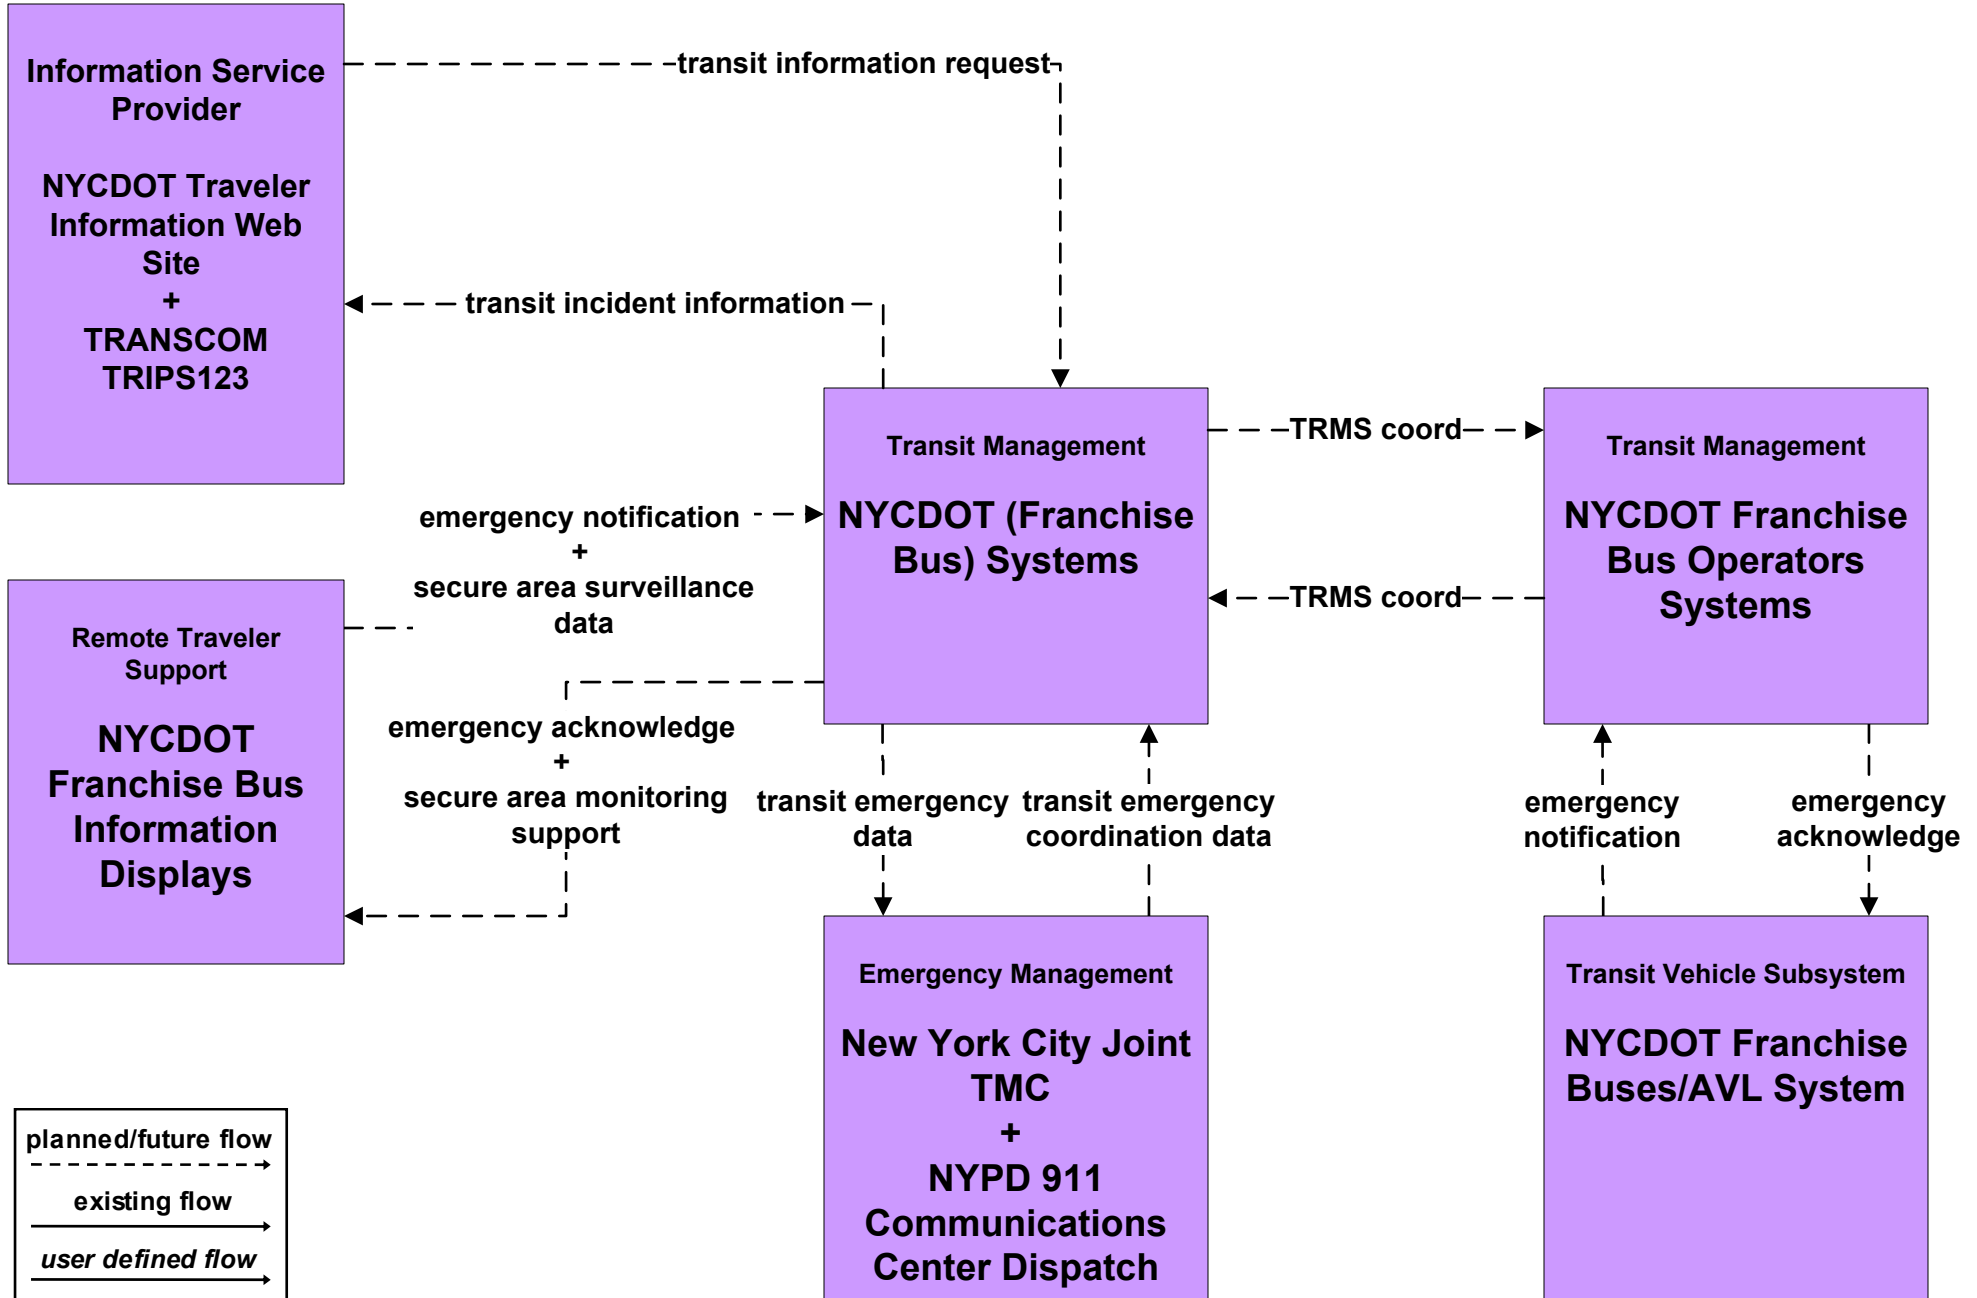

APTS5 - Transit Security MTA NYC Transit Bus

APTS5 - Transit Security MTA NYC Transit Subway

APTS5 - Transit Security

MTA Police Dispatch / Command Center to Other Emergency Management Centers (3 of 3)

APTS5 - Transit Security MTA NYCT Staten Island Railway

APTS5 - Transit Security NYCDOT Franchise Buses

APTS5 - Transit Security
NYCDOT Division of Ferry Operations

**ATMS05 - HOV Lane Management
NYCDOT - LIE/BQE/SIE HOV**

*Staten Island HOV operated
by NYCDOT/NYS DOT*

**ATMS08 - Incident Management
New York City Joint TMC (1 of 2)**

ATMS08 - Incident Management MTA Bridges and Tunnels

**ATMS08 - Incident Management
New York State Public Safety Network**

ATMS08 - Incident Management IIMS