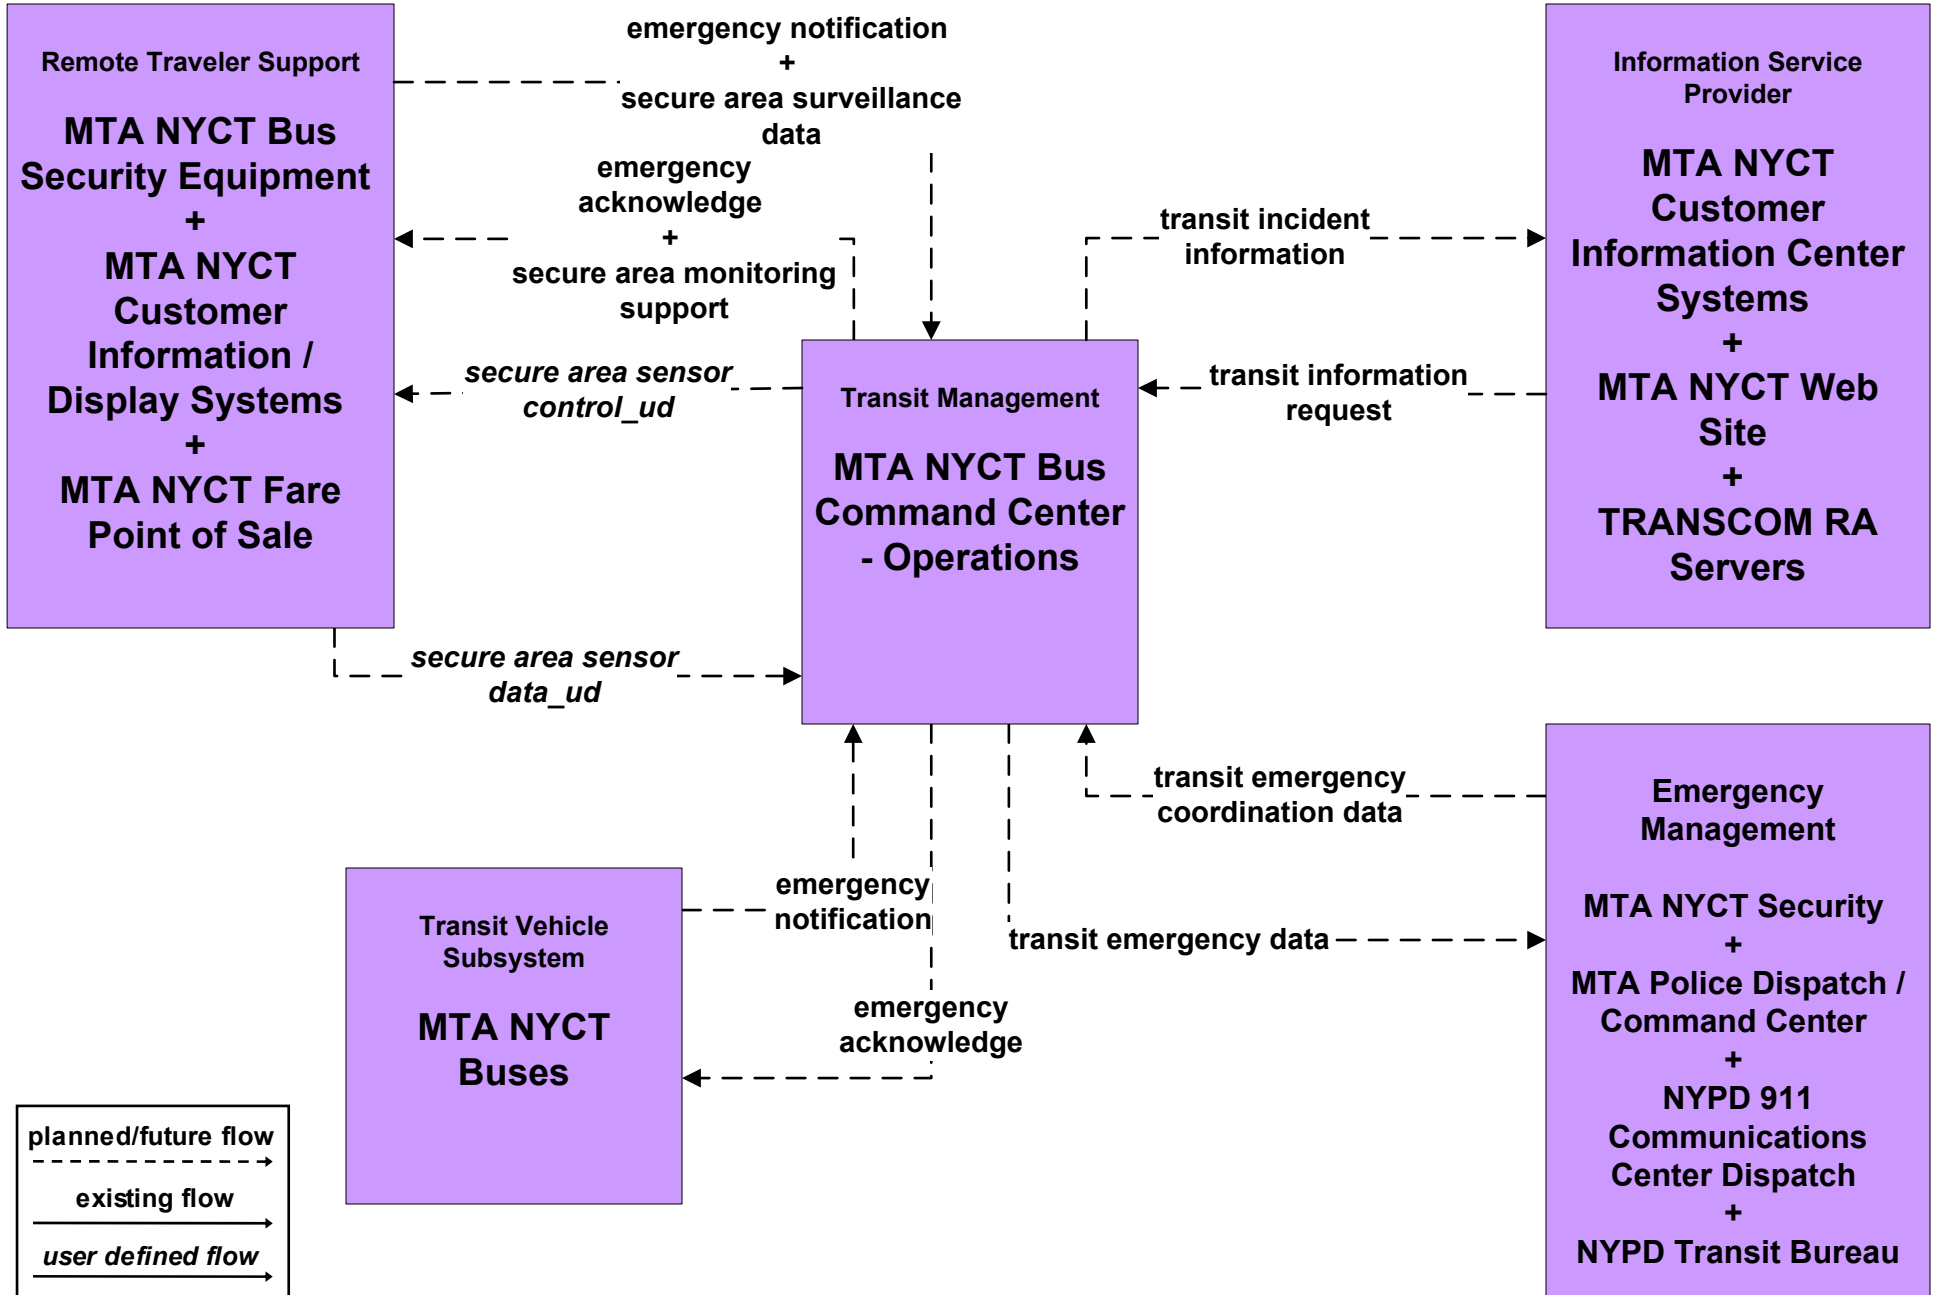

APTS5 - Transit Security MTA NYC Transit Bus

APTS5 - Transit Security MTA NYC Transit Subway

APTS5 - Transit Security

MTA Police Dispatch / Command Center to Other Emergency Management Centers (3 of 3)

APTS5 - Transit Security MTA NYCT Staten Island Railway

APTS5 - Transit Security NYCDOT Franchise Buses

APTS5 - Transit Security
NYCDOT Division of Ferry Operations

**ATMS05 - HOV Lane Management
NYCDOT - LIE/BQE/SIE HOV**

*Staten Island HOV operated
by NYCDOT/NYS DOT*

**ATMS08 - Incident Management
New York City Joint TMC (1 of 2)**

ATMS08 - Incident Management MTA Bridges and Tunnels

**ATMS08 - Incident Management
New York State Public Safety Network**

ATMS08 - Incident Management IIMS

MC08 - Workzone Management (NYCDOT and TRANSCOM)

**MC10 - Maintenance and Construction Activity Coordination
(NYCDOT and TRANSCOM)**

Emergency Management

MTA Police Dispatch / Command Center
+
Municipal/County Public Safety Dispatch
+
New York City Joint TMC
+
NYS Police Dispatch
+
State EOCs