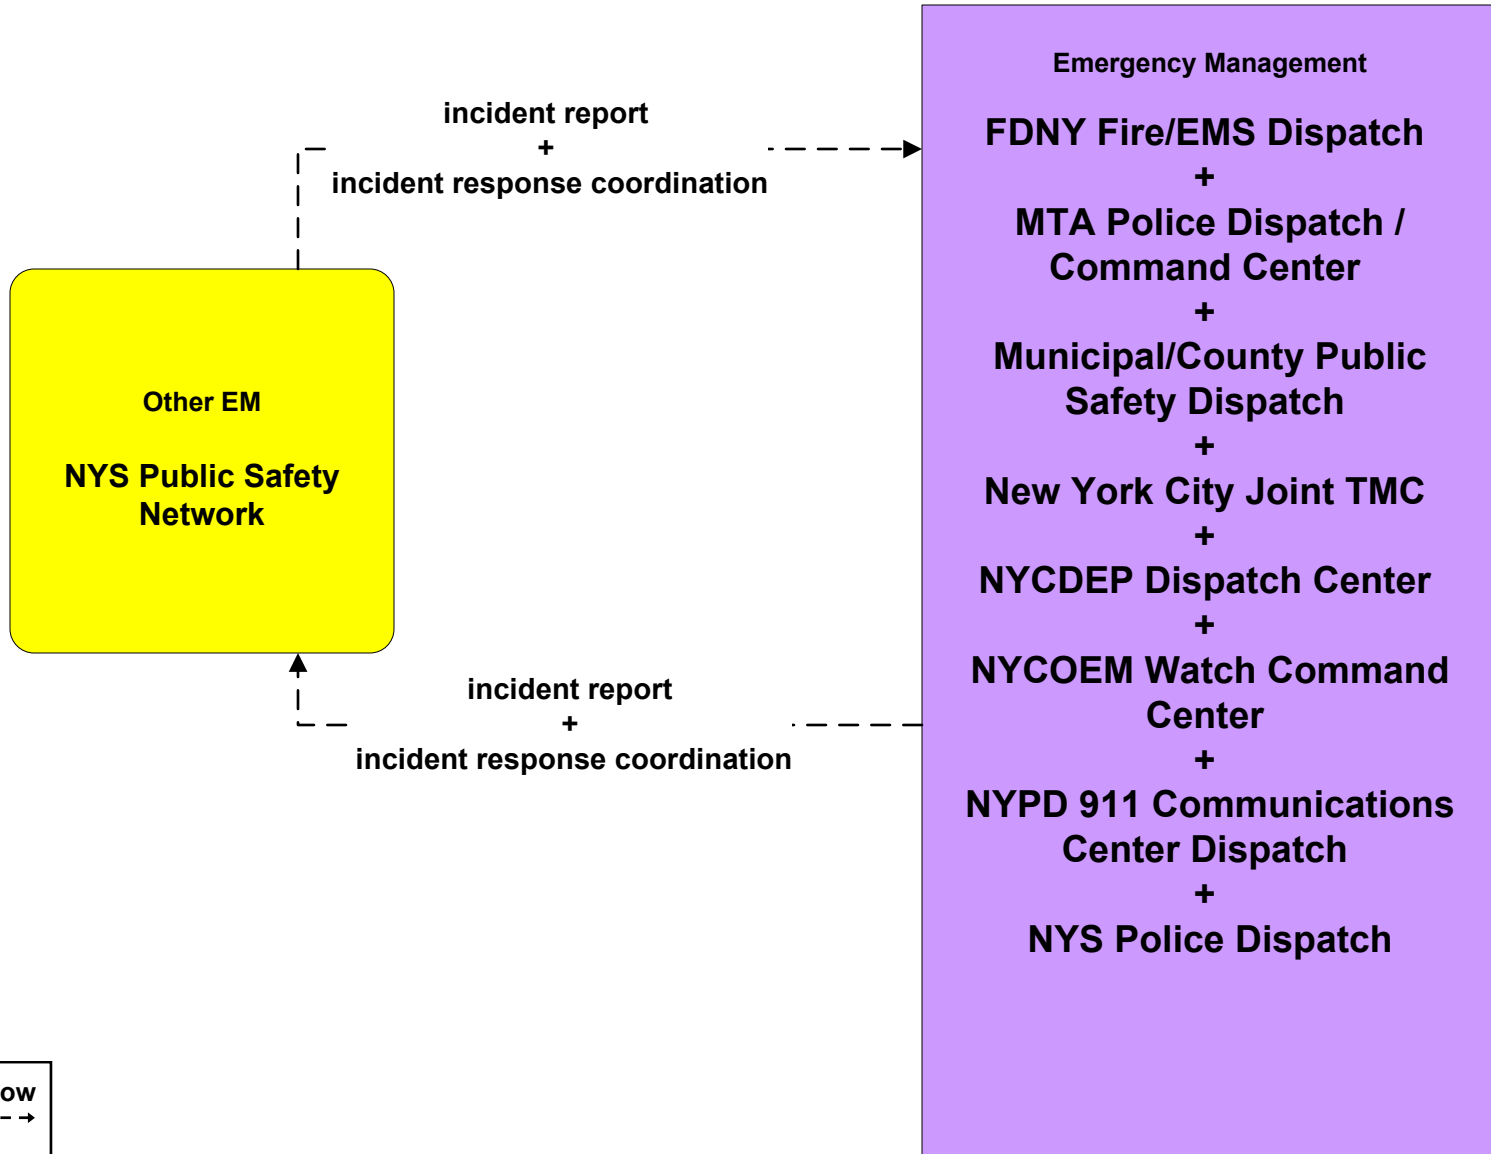

APTS5 - Transit Security MTA NYC Transit Bus

APTS5 - Transit Security MTA NYC Transit Subway

APTS5 - Transit Security

MTA Police Dispatch / Command Center to Other Emergency Management Centers (3 of 3)

APTS5 - Transit Security MTA NYCT Staten Island Railway

APTS5 - Transit Security NYCDOT Franchise Buses

APTS5 - Transit Security
NYCDOT Division of Ferry Operations

**ATMS05 - HOV Lane Management
NYCDOT - LIE/BQE/SIE HOV**

*Staten Island HOV operated
by NYCDOT/NYS DOT*

**ATMS08 - Incident Management
New York City Joint TMC (1 of 2)**

ATMS08 - Incident Management MTA Bridges and Tunnels

**ATMS08 - Incident Management
New York State Public Safety Network**

ATMS08 - Incident Management IIMS