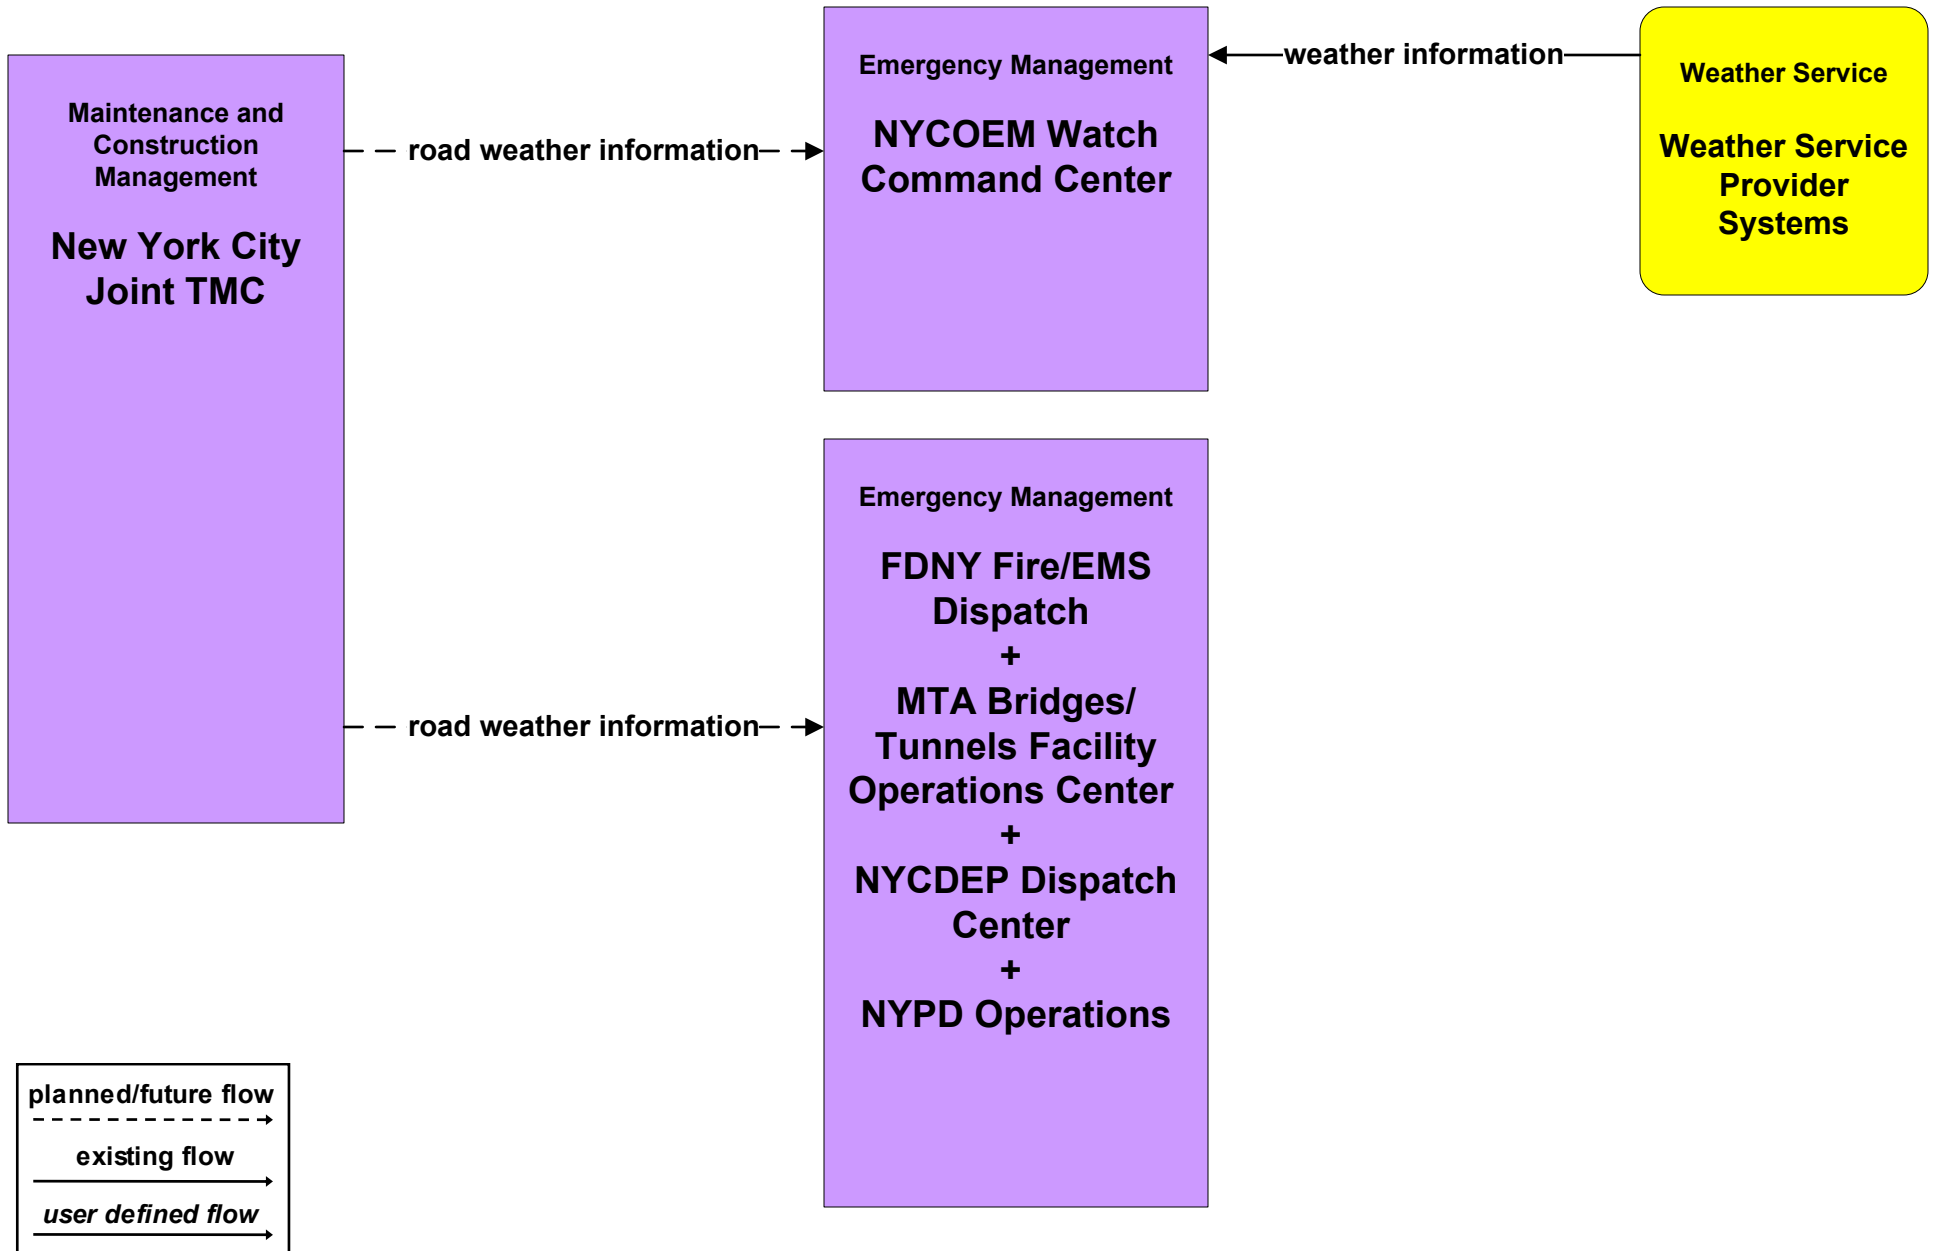

**MC04 - Weather Information Processing and Distribution
New York City Joint TMC (2 of 2)**