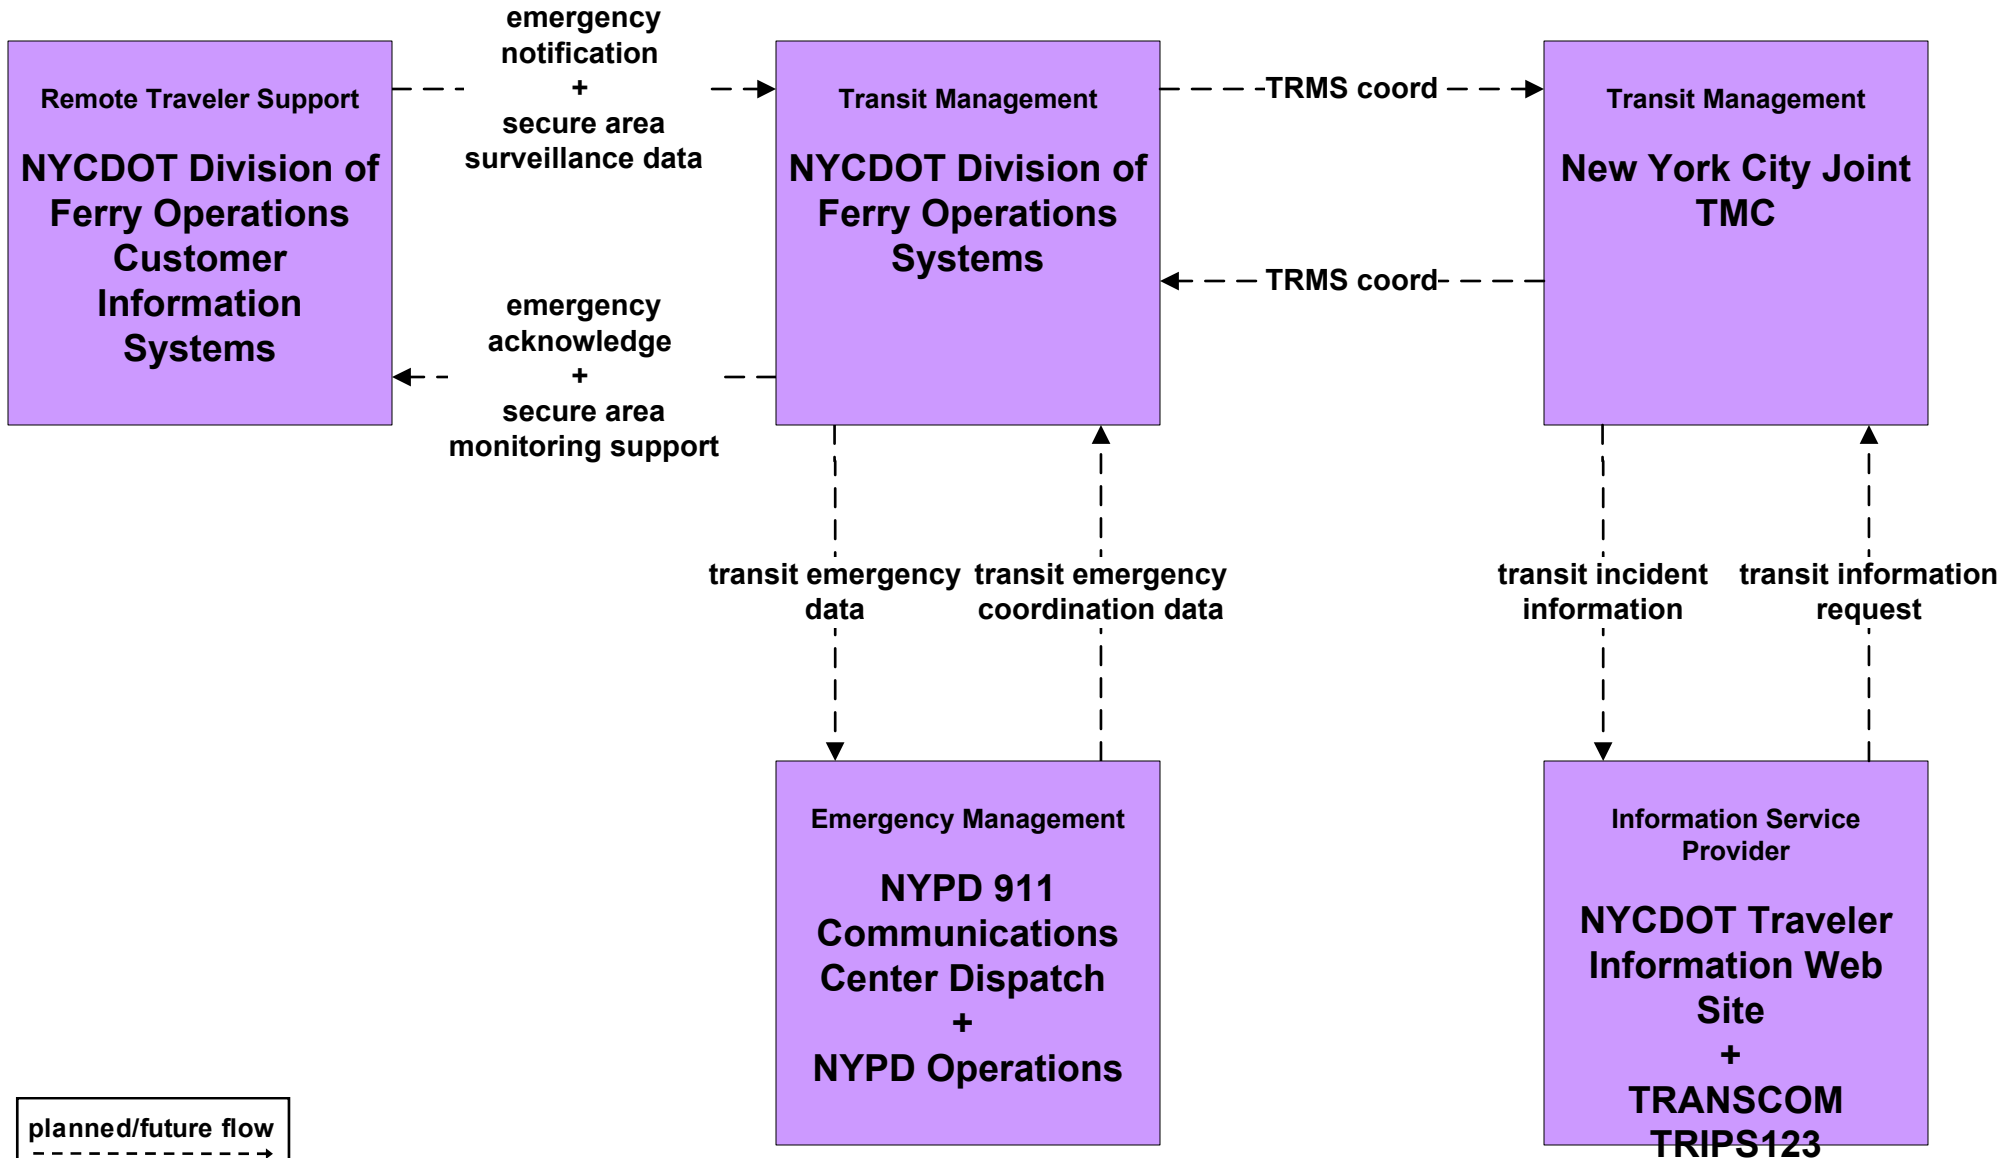

APTS5 - Transit Security MTA NYC Transit Bus

APTS5 - Transit Security MTA NYC Transit Subway

APTS5 - Transit Security

MTA Police Dispatch / Command Center to Other Emergency Management Centers (3 of 3)

APTS5 - Transit Security MTA NYCT Staten Island Railway

APTS5 - Transit Security NYCDOT Franchise Buses

APTS5 - Transit Security
NYCDOT Division of Ferry Operations

**ATMS05 - HOV Lane Management
NYCDOT - LIE/BQE/SIE HOV**

*Staten Island HOV operated
by NYCDOT/NYS DOT*