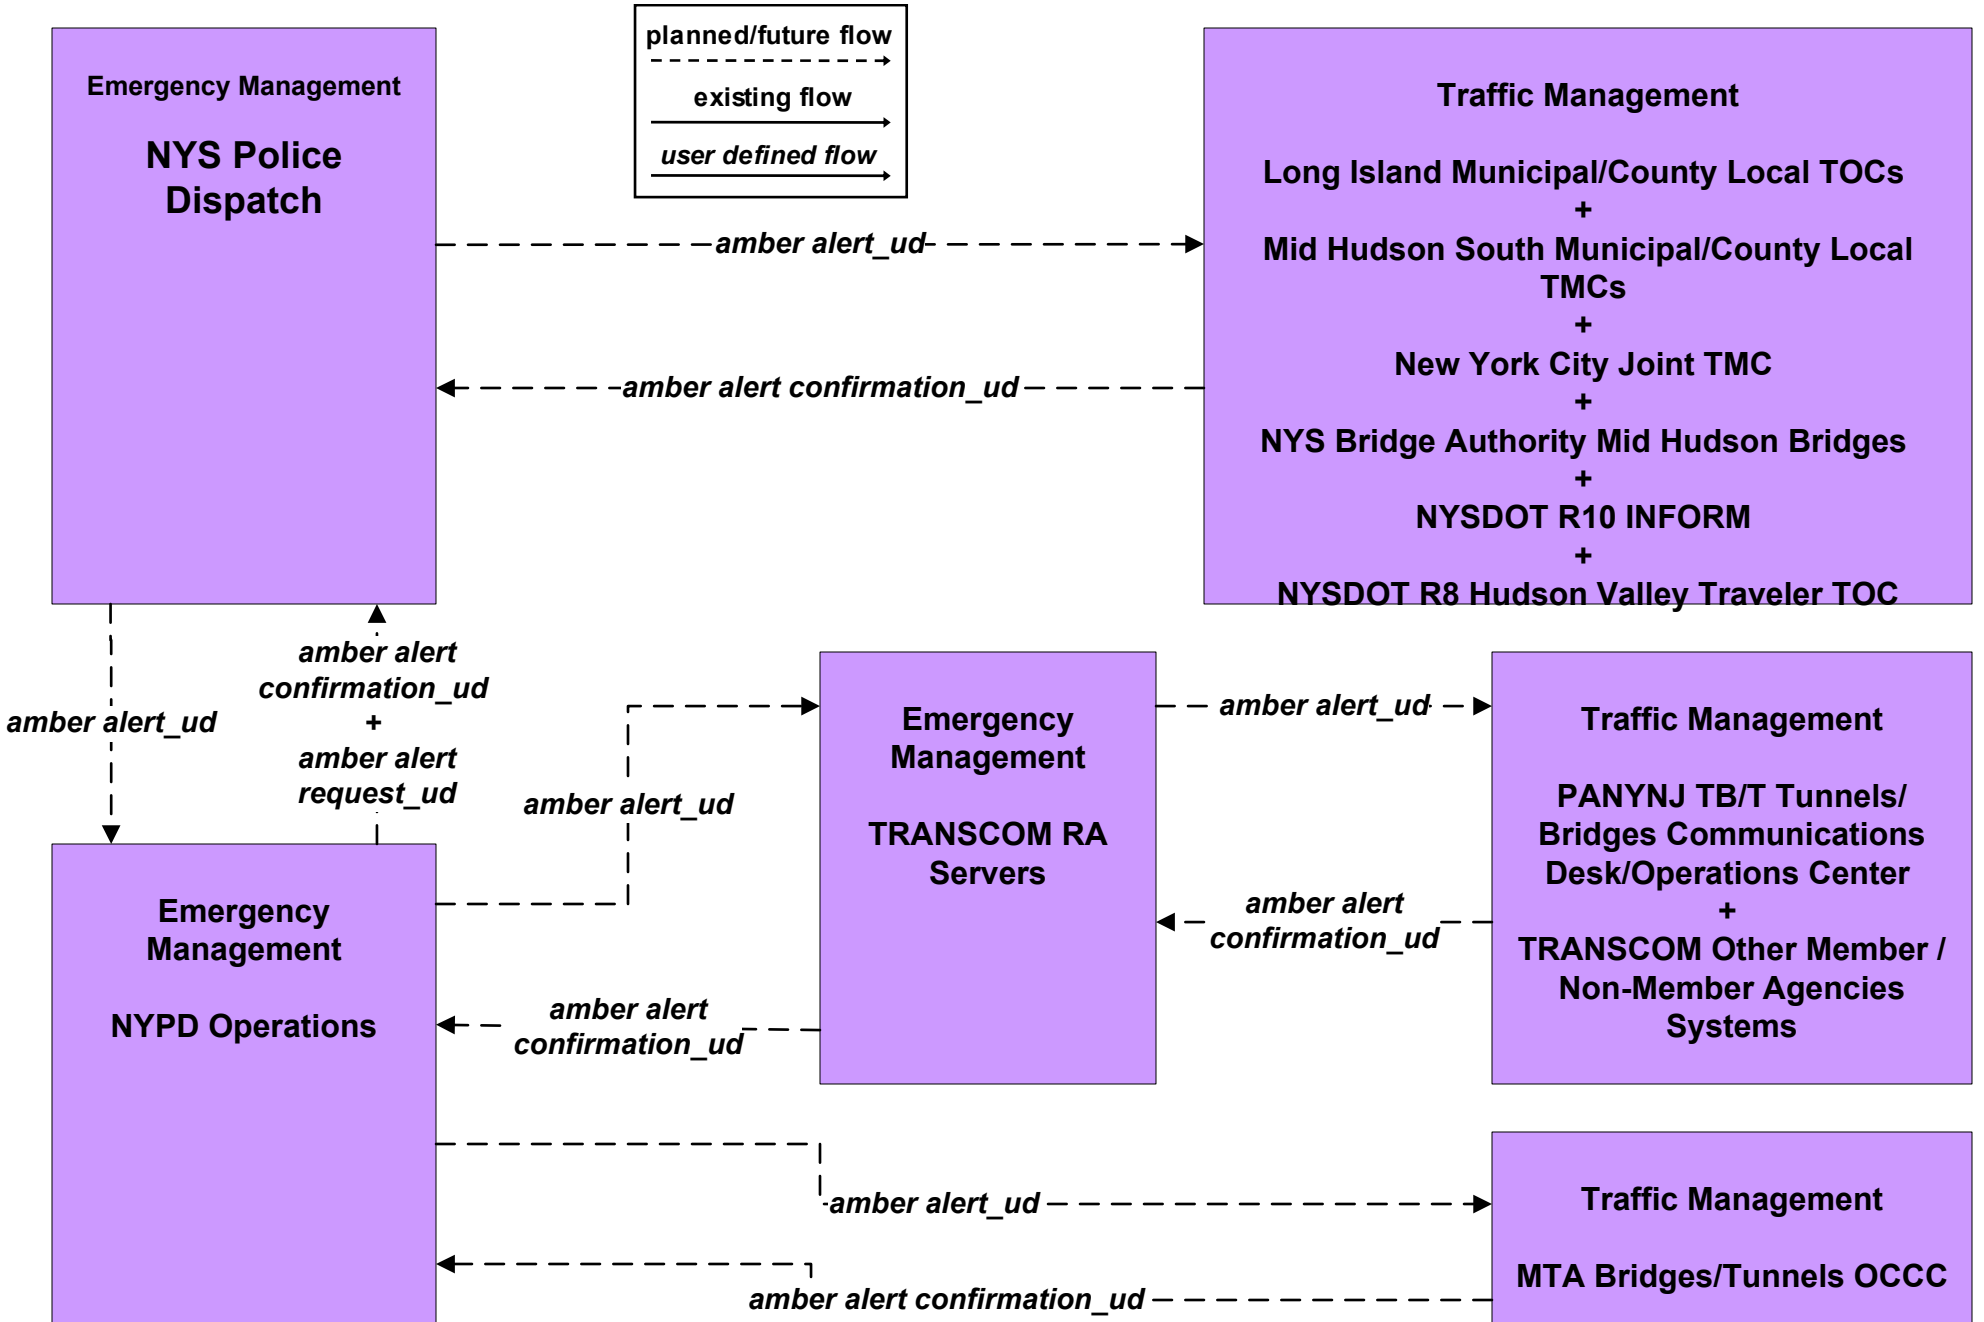

APTS5 - Transit Security NYCDOT Franchise Buses

APTS5 - Transit Security
NYCDOT Division of Ferry Operations

**ATMS05 - HOV Lane Management
NYCDOT - LIE/BQE/SIE HOV**

*Staten Island HOV operated
by NYCDOT/NYS DOT*

**ATMS08 - Incident Management
New York City Joint TMC (1 of 2)**

ATMS08 - Incident Management MTA Bridges and Tunnels

**ATMS08 - Incident Management
New York State Public Safety Network**

ATMS08 - Incident Management IIMS

ATMS08 - Incident Management Amber Alert

**MC04 - Weather Information Processing and Distribution
New York City Joint TMC (2 of 2)**

**MC06 - Winter Maintenance
New York City Joint TMC (2 of 2)**

MC06 - Winter Maintenance TRANSCOM

MC08 - Workzone Management (NYCDOT and TRANSCOM)

**MC10 - Maintenance and Construction Activity Coordination
(NYCDOT and TRANSCOM)**

Emergency Management

MTA Police Dispatch / Command Center
+
Municipal/County Public Safety Dispatch
+
New York City Joint TMC
+
NYS Police Dispatch
+
State EOCs