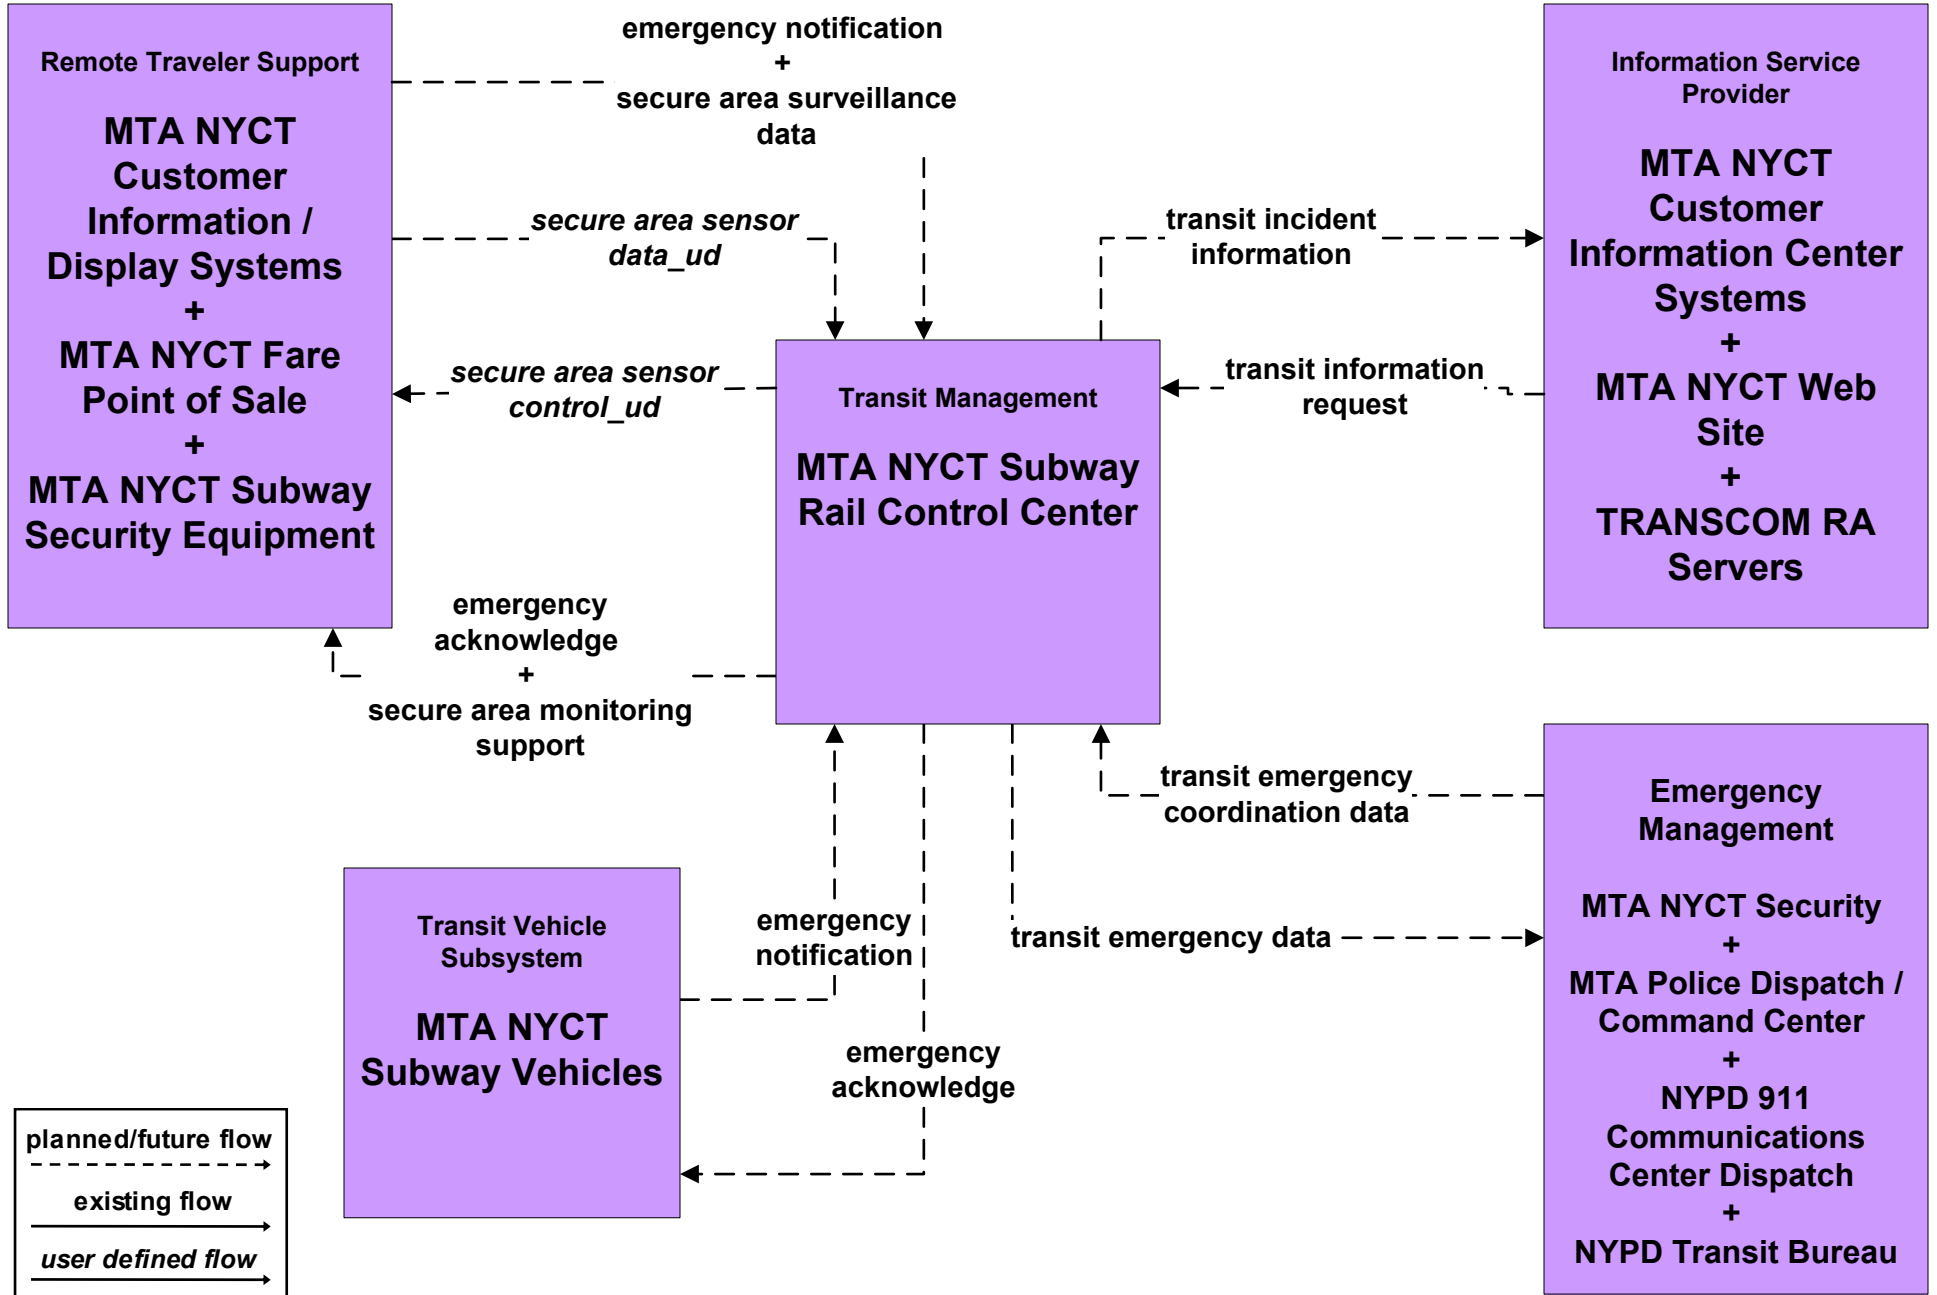

APTS5 - Transit Security MTA NYC Transit Bus

APTS5 - Transit Security MTA NYC Transit Subway

APTS5 - Transit Security

MTA Police Dispatch / Command Center to Other Emergency Management Centers (3 of 3)

APTS5 - Transit Security MTA NYCT Staten Island Railway

APTS5 - Transit Security NYCDOT Franchise Buses

APTS5 - Transit Security
NYCDOT Division of Ferry Operations

**ATMS05 - HOV Lane Management
NYCDOT - LIE/BQE/SIE HOV**

*Staten Island HOV operated
by NYCDOT/NYS DOT*

**ATMS08 - Incident Management
New York City Joint TMC (1 of 2)**

ATMS08 - Incident Management MTA Bridges and Tunnels

**ATMS08 - Incident Management
New York State Public Safety Network**

ATMS08 - Incident Management IIMS