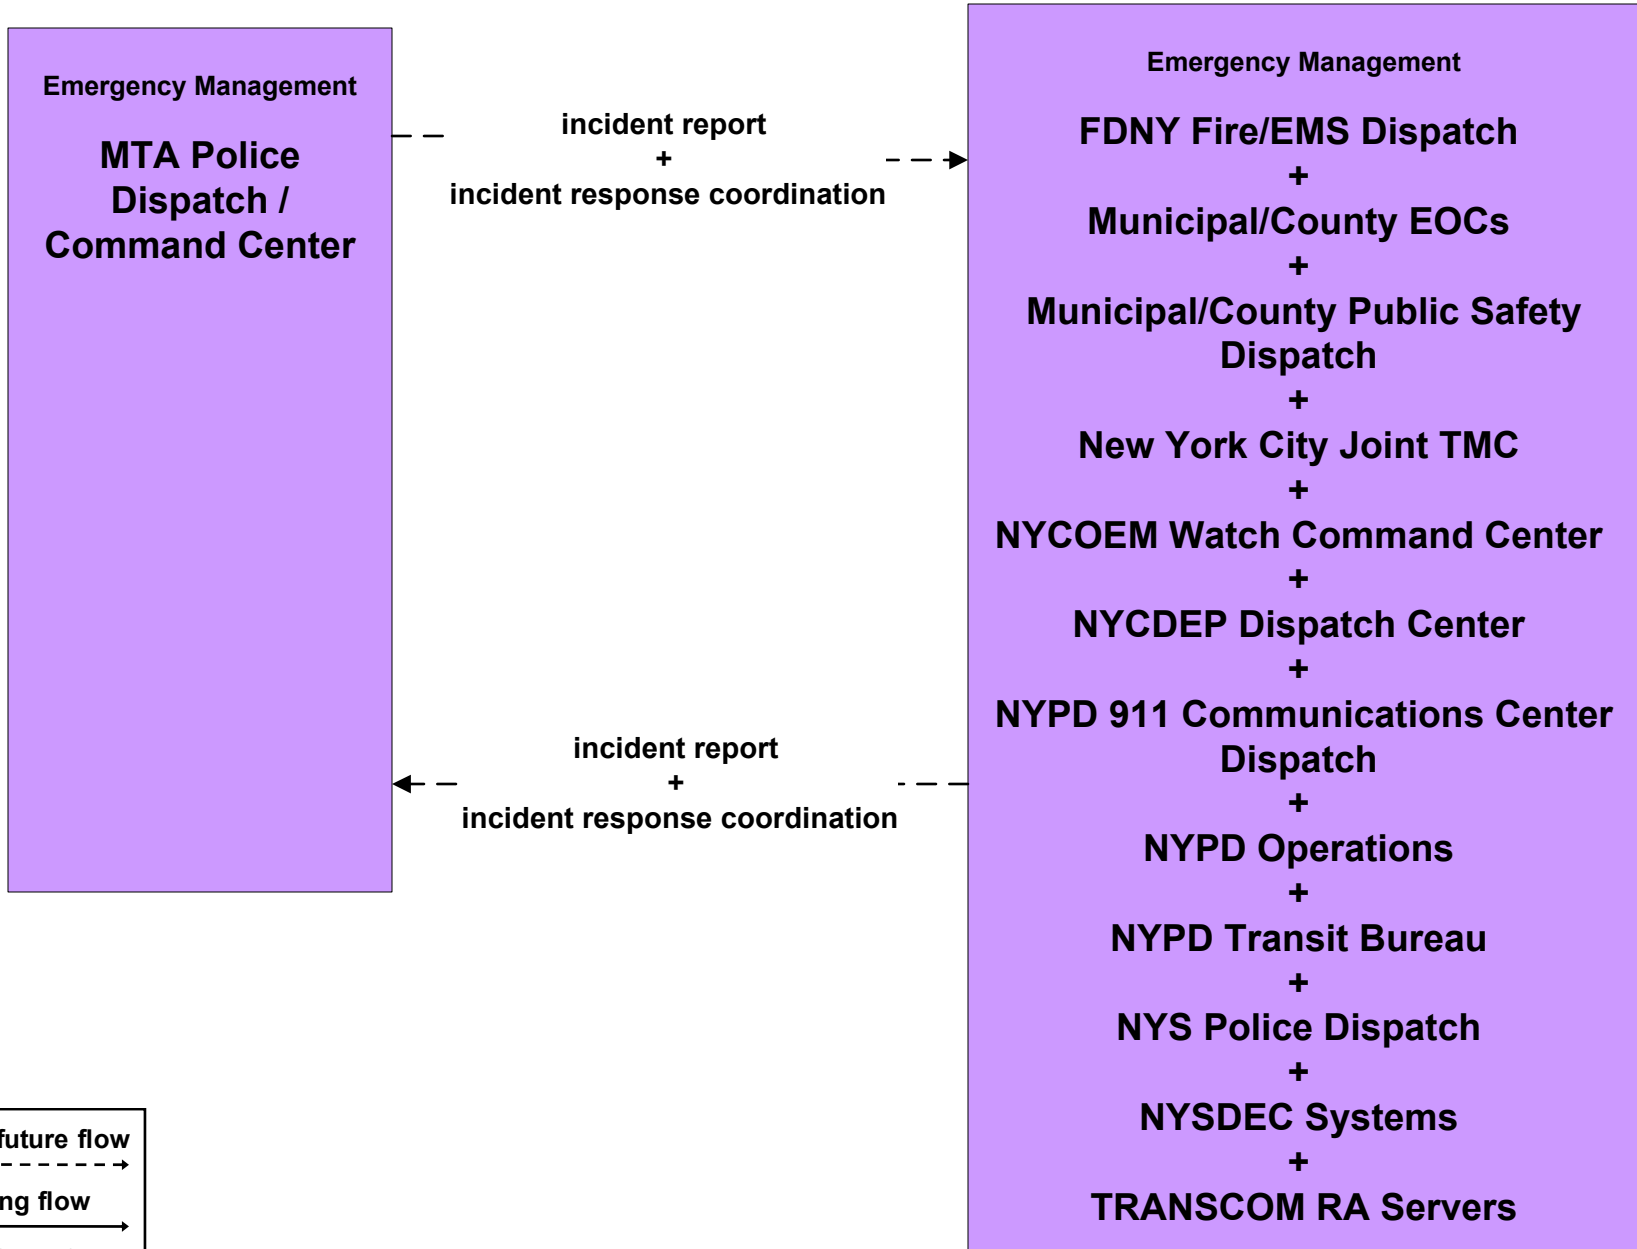

APTS5 - Transit Security MTA NYC Transit Bus

APTS5 - Transit Security MTA NYC Transit Subway

APTS5 - Transit Security

MTA Police Dispatch / Command Center to Other Emergency Management Centers (3 of 3)

APTS5 - Transit Security MTA NYCT Staten Island Railway

APTS5 - Transit Security NYCDOT Franchise Buses

APTS5 - Transit Security
NYCDOT Division of Ferry Operations

**ATMS05 - HOV Lane Management
NYCDOT - LIE/BQE/SIE HOV**

*Staten Island HOV operated
by NYCDOT/NYS DOT*

**ATMS08 - Incident Management
New York City Joint TMC (1 of 2)**

ATMS08 - Incident Management MTA Bridges and Tunnels

**ATMS08 - Incident Management
New York State Public Safety Network**

ATMS08 - Incident Management IIMS