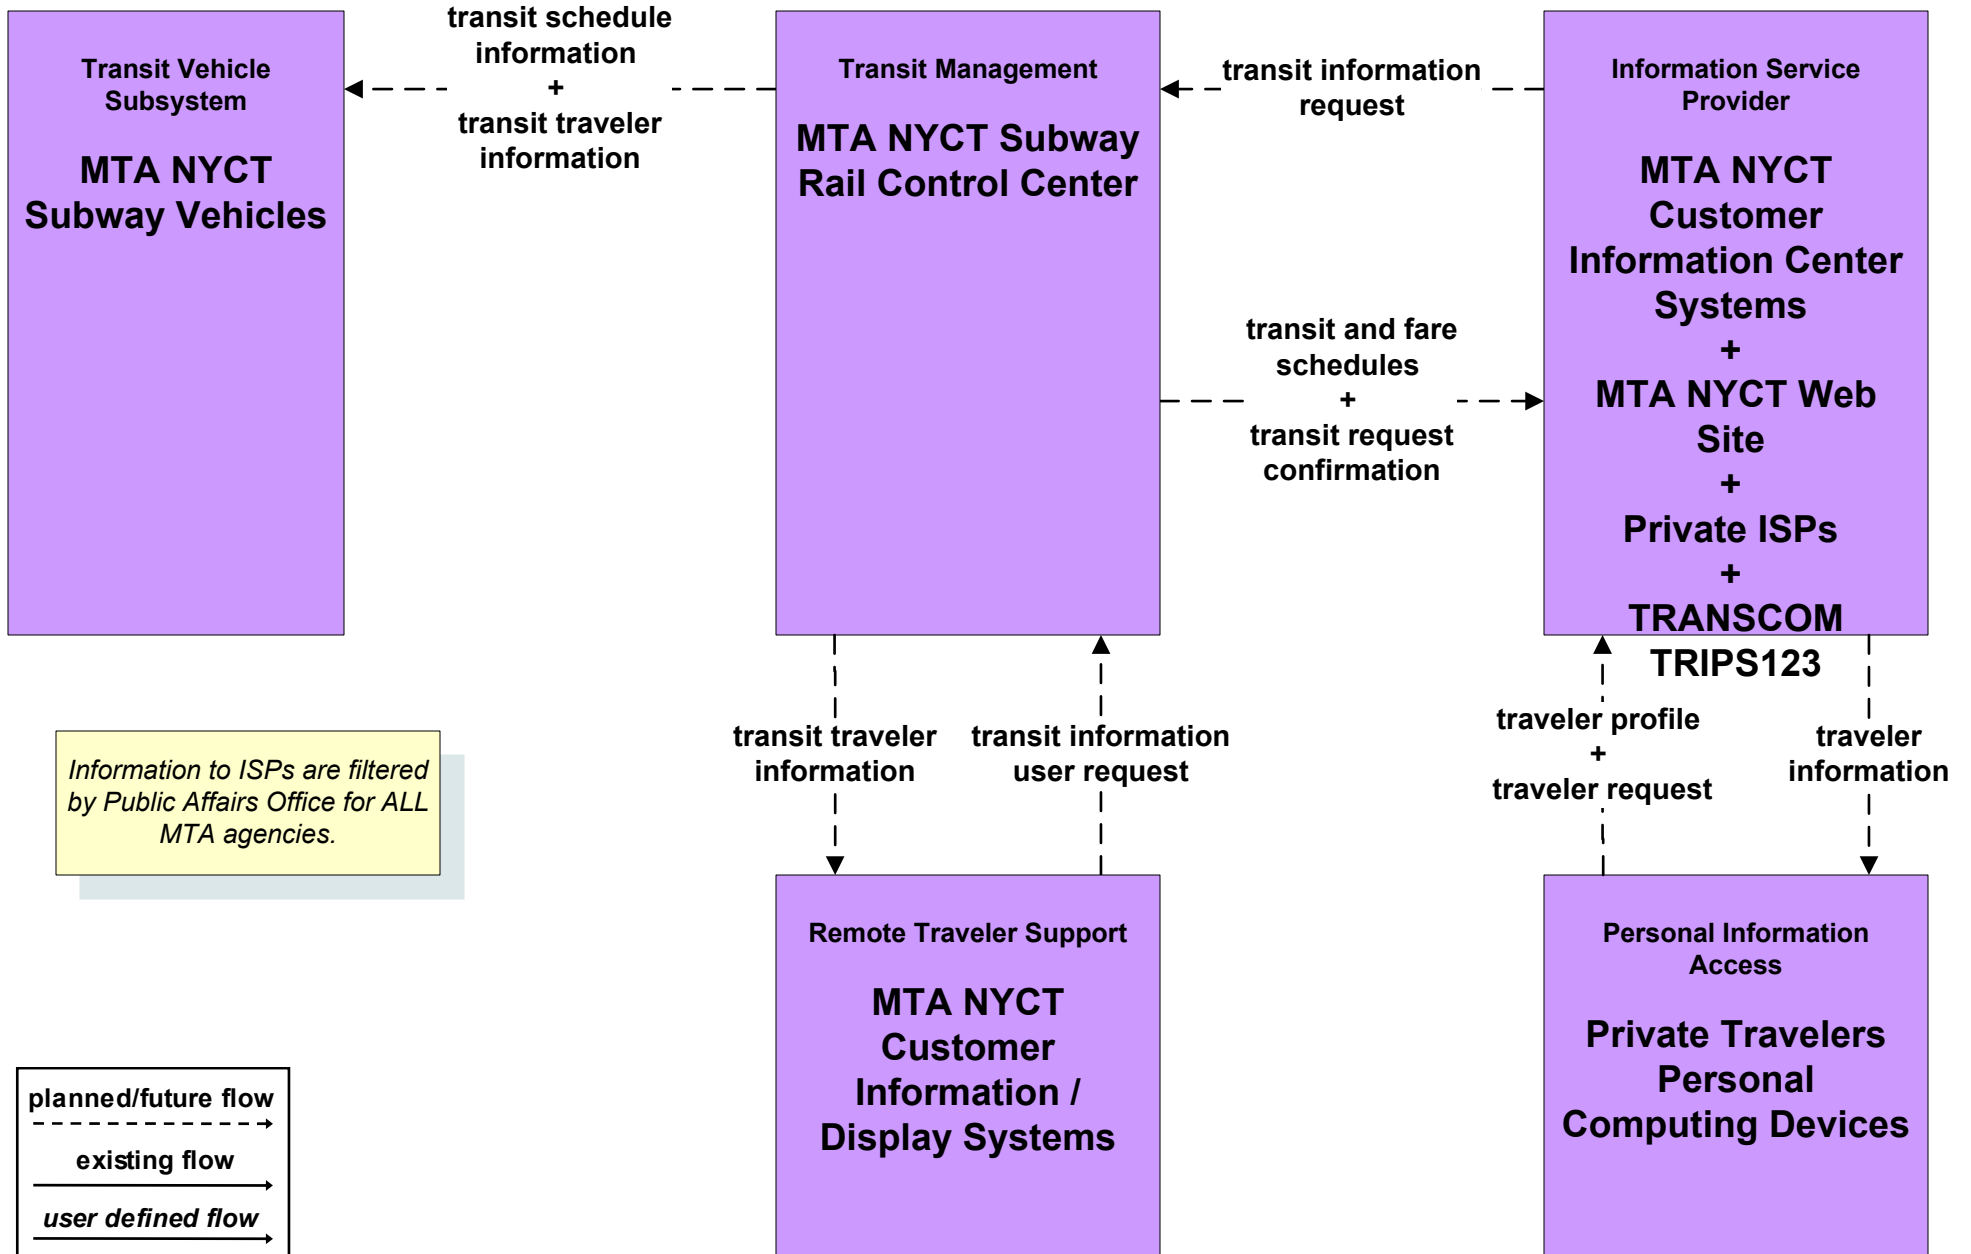

APTS2 - Transit Fixed-Route Operations Mid Hudson South Operators Systems

APTS2 - Transit Fixed-Route Operations Long Island Transit Operators Systems

APTS2 - Transit Fixed-Route Operations Westchester County Bee Line

**APTS2 - Transit Fixed-Route Operations
NYCDOT Division of Ferry Operations**

APTS8 - Transit Traveler Information MTA Long Island Bus

Information to ISPs are filtered by Public Affairs Office for ALL MTA agencies.

APTS8 - Transit Traveler Information MTA NYC Transit Bus (1 of 2)

APTS8 - Transit Traveler Information MTA NYC Transit Subway

APTS8 - Transit Traveler Information MTA Long Island Rail Road

APTS8 - Transit Traveler Information MTA Metro North Railroad