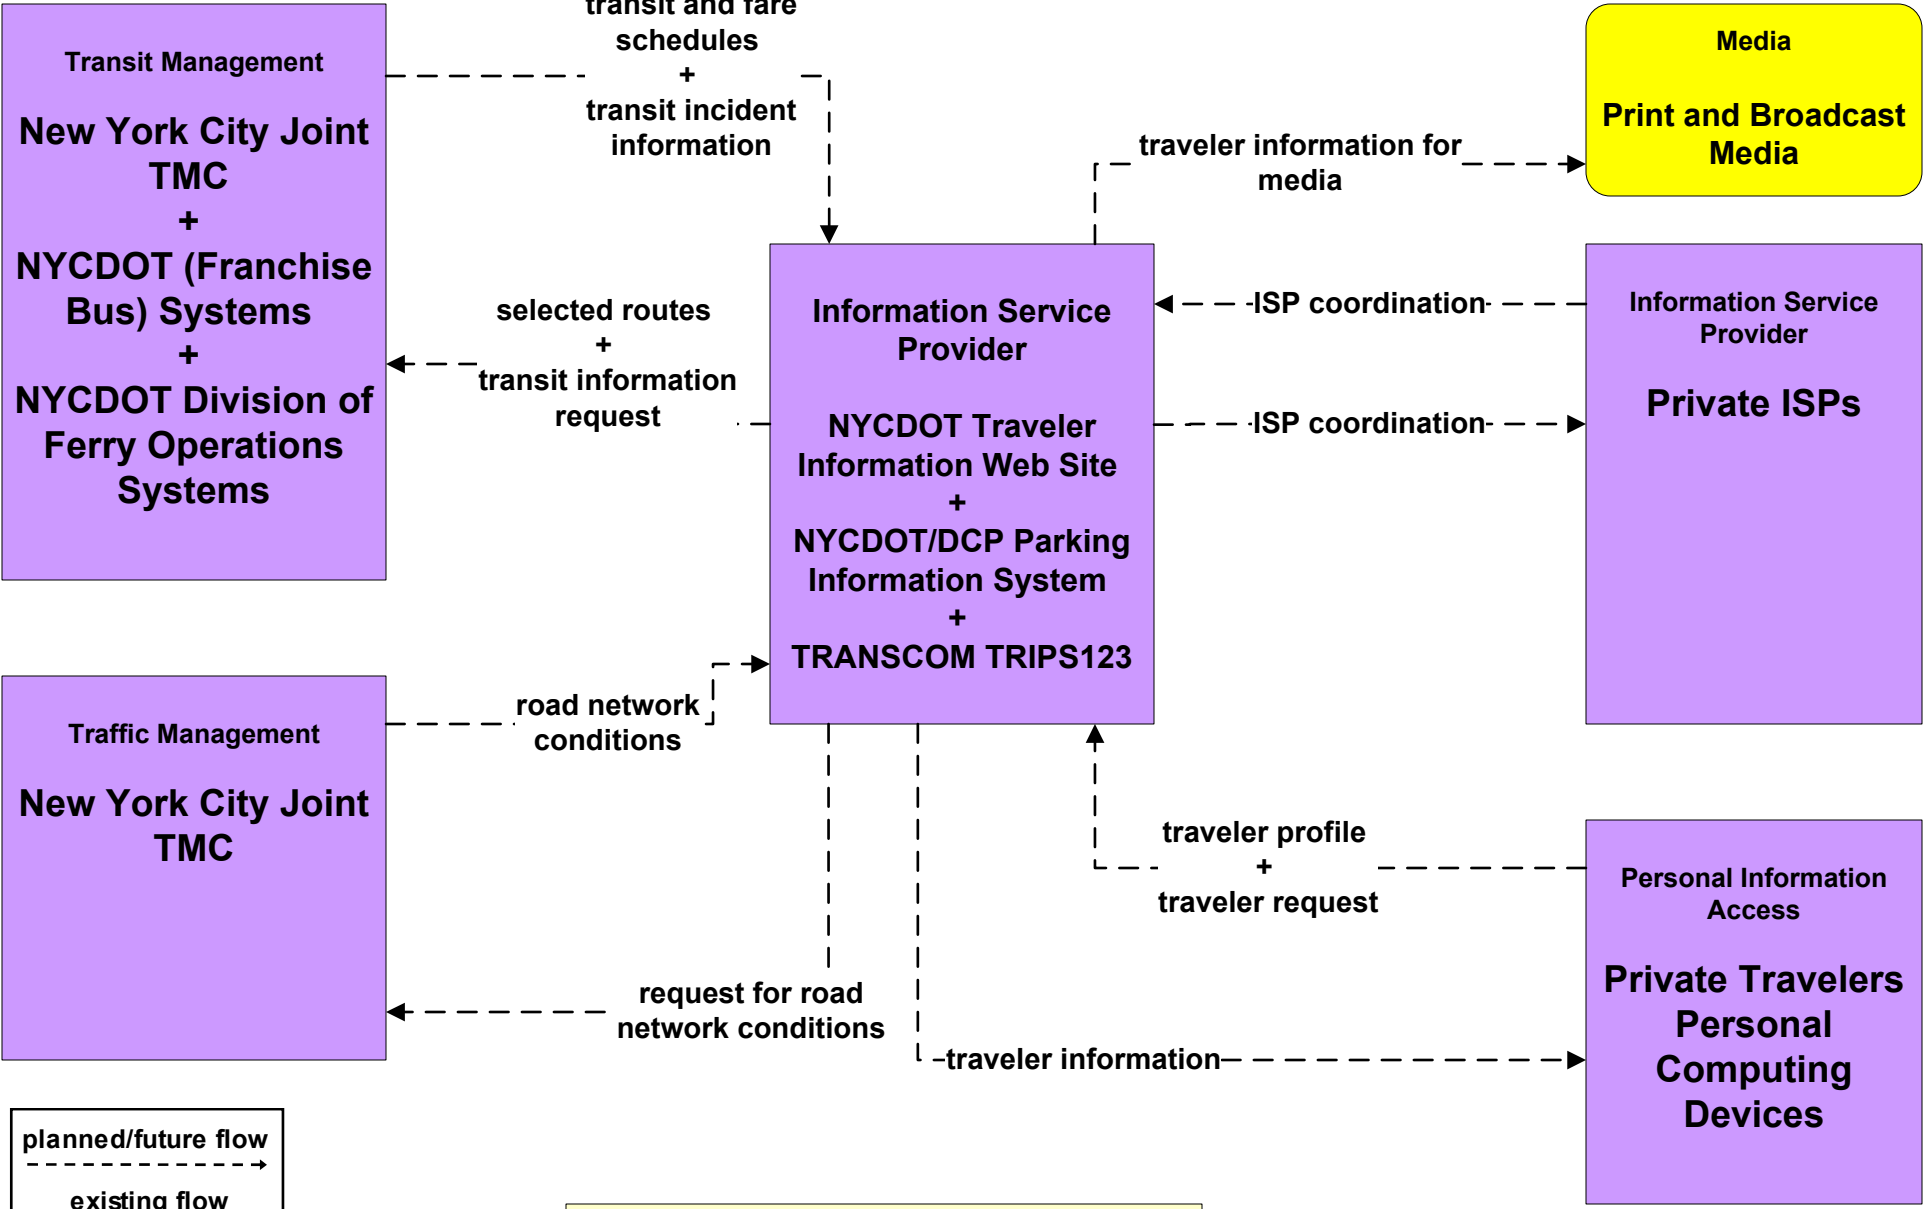

APTS8 - Transit Traveler Information NYCDOT Franchise Bus

APTS8 - Transit Traveler Information NYCDOT Ferries and Licensed Ferries

APTS8 - Transit Traveler Information TRANSCOM

APTS8 - Transit Traveler Information Pennsylvania Station

ATIS2 - Interactive Traveler Information MTA Traveler Information Systems

ATIS2 - Interactive Traveler Information

MTA Bridges and Tunnels Traveler Information Systems (FUTURE)

ATIS2 - Interactive Traveler Information NYCDOT Traveler Information Systems

*Agency Run Traveler Information Systems include
Interactive Voice Response Telephone*

ATIS2 - Interactive Traveler Information

Long Island / Mid Hudson South Transit Operators Traveler Information Systems

ATMS20 - Drawbridge Management MTA Long Island Railroad

ATMS20 - Drawbridge Management MTA Bridges and Tunnels

ATMS20 - Drawbridge Management MTA Metro North Railroad

ATMS20 - Drawbridge Management NYC DOT