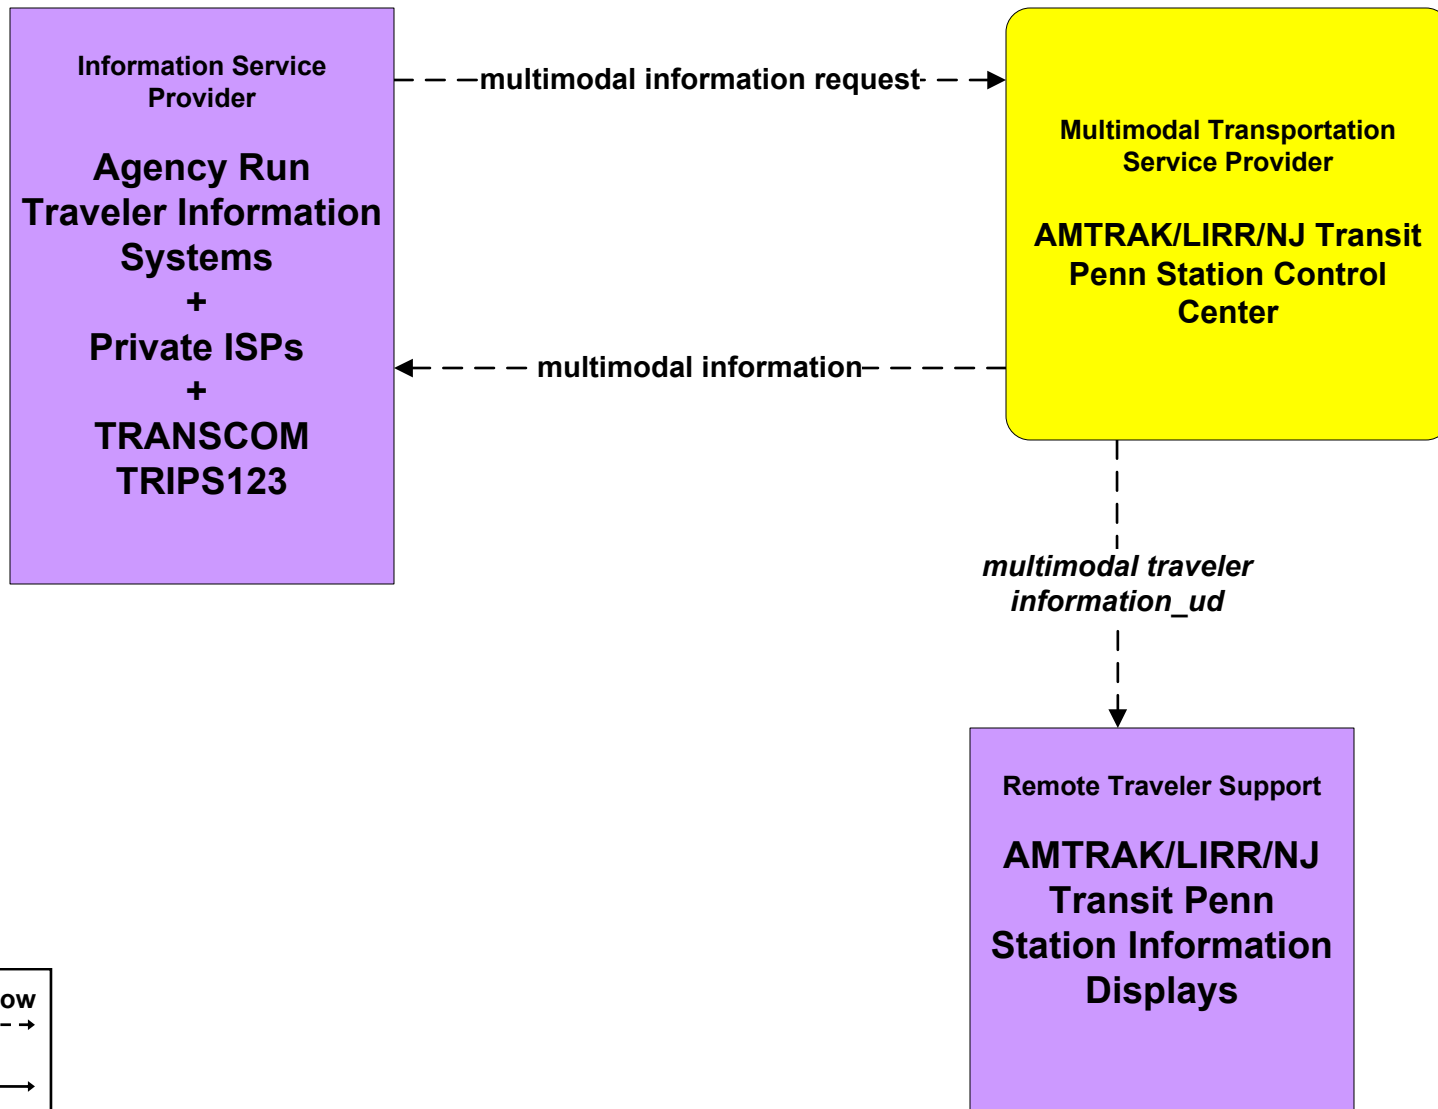

APTS8 - Transit Traveler Information Westchester County Bee Line

APTS8 - Transit Traveler Information Long Island Transit Operators

APTS8 - Transit Traveler Information Mid Hudson South Transit Operators

APTS8 - Transit Traveler Information NYCDOT Franchise Bus

APTS8 - Transit Traveler Information NYCDOT Ferries and Licensed Ferries

APTS8 - Transit Traveler Information TRANSCOM

APTS8 - Transit Traveler Information Pennsylvania Station

ATIS2 - Interactive Traveler Information MTA Traveler Information Systems

ATIS2 - Interactive Traveler Information

MTA Bridges and Tunnels Traveler Information Systems (FUTURE)

ATIS2 - Interactive Traveler Information NYCDOT Traveler Information Systems

*Agency Run Traveler Information Systems include
Interactive Voice Response Telephone*

ATIS2 - Interactive Traveler Information

Long Island / Mid Hudson South Transit Operators Traveler Information Systems