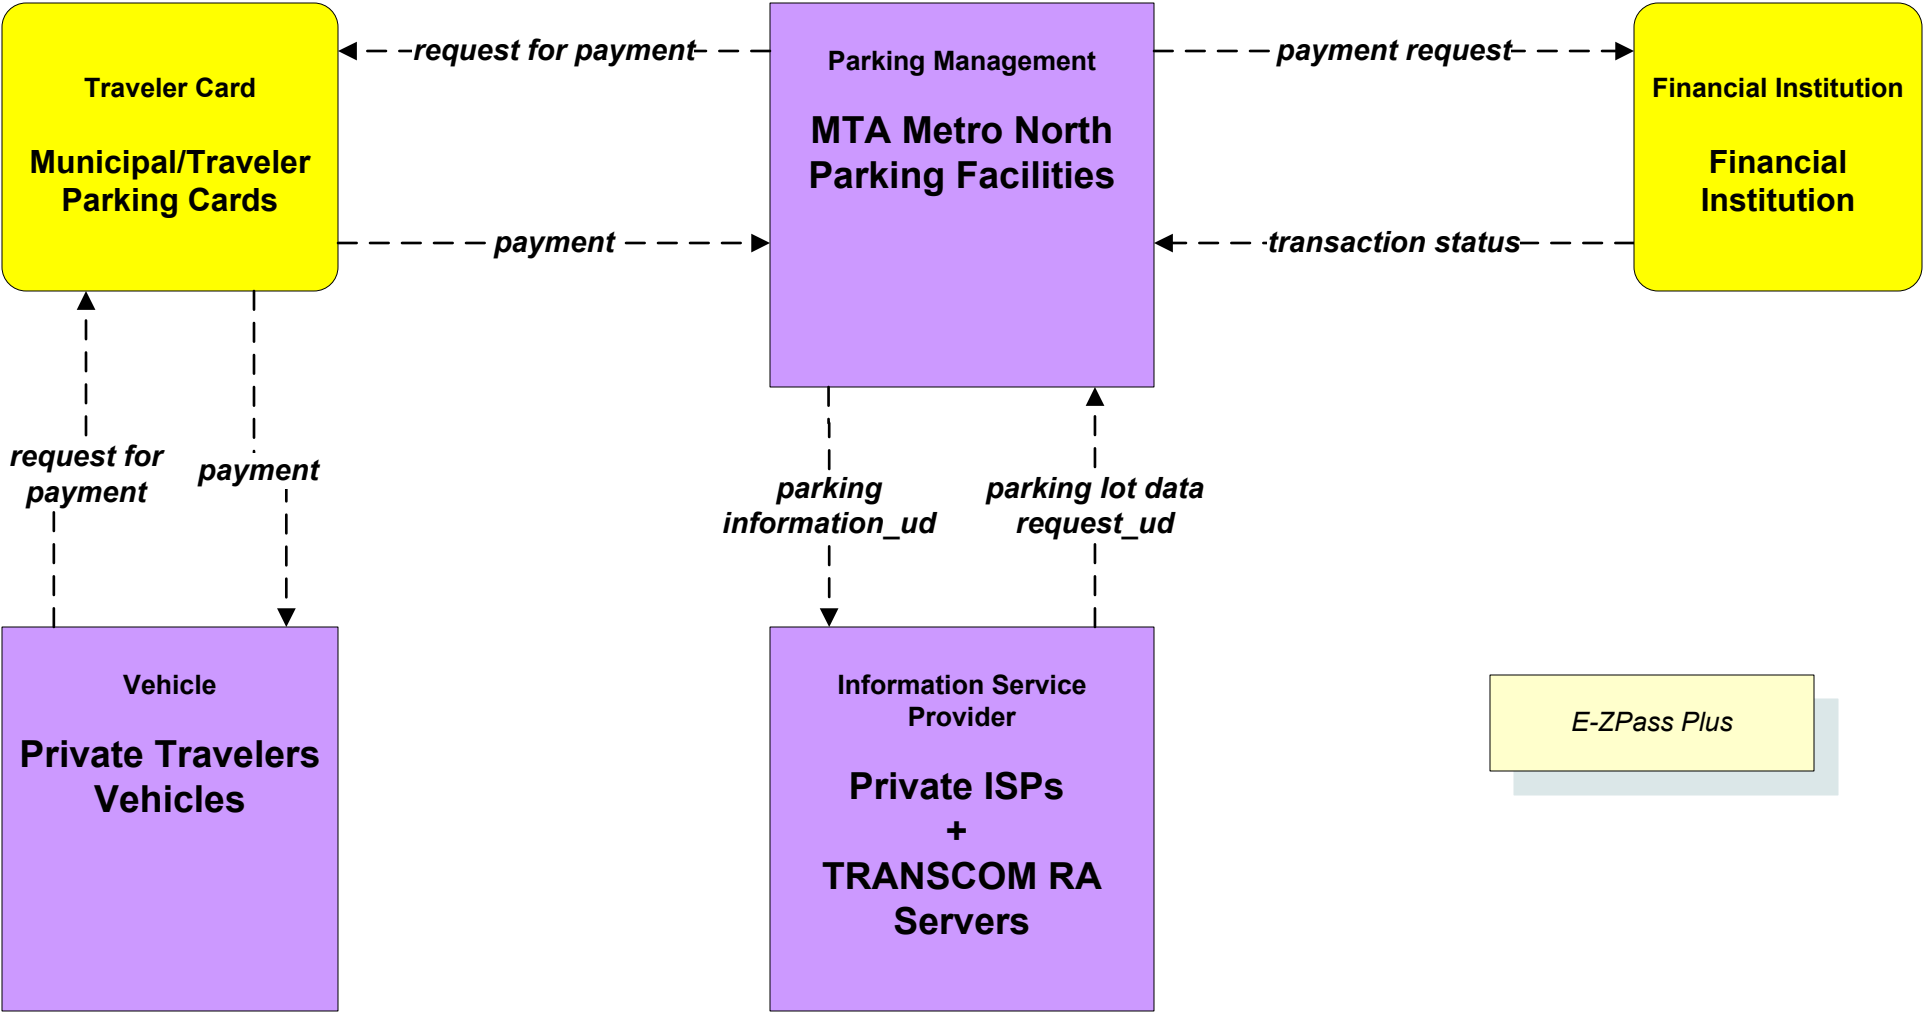

ATMS16 - Parking Facility Management E-ZPass Plus Parking Systems

*Agencies may include
PANYNJ
TBTA
NYCDOT*

ATMS16 - Parking Facility Management Public and Private Park and Ride

**ATMS16 - Parking Facility Management
MTA Metro North Parking Facilities**

ATMS20 - Drawbridge Management MTA Long Island Railroad

ATMS20 - Drawbridge Management MTA Bridges and Tunnels

ATMS20 - Drawbridge Management MTA Metro North Railroad

ATMS20 - Drawbridge Management NYC DOT