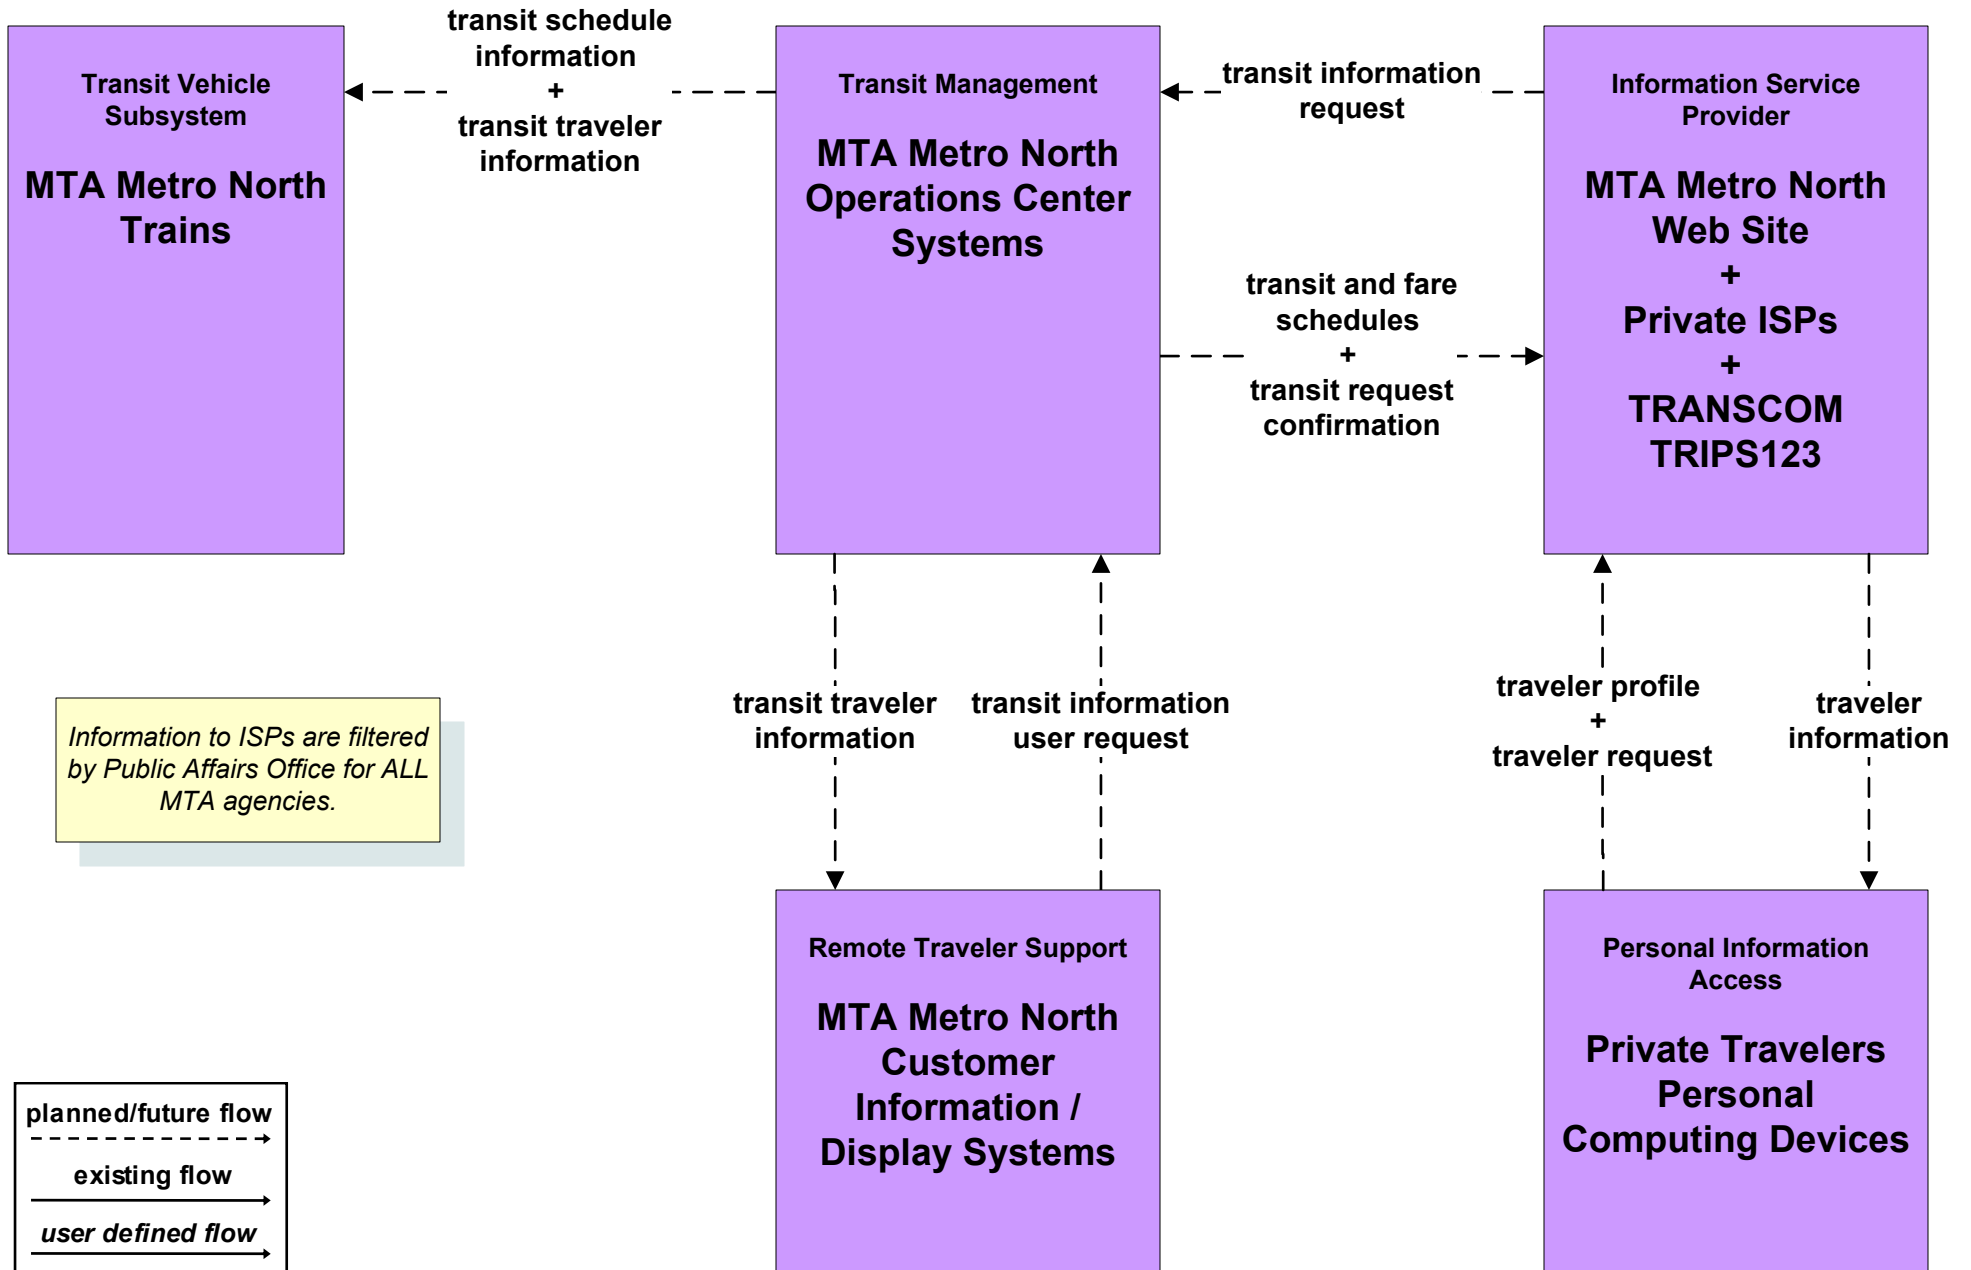

APTS2 - Transit Fixed-Route Operations Mid Hudson South Operators Systems

APTS2 - Transit Fixed-Route Operations Long Island Transit Operators Systems

APTS2 - Transit Fixed-Route Operations Westchester County Bee Line

APTS8 - Transit Traveler Information MTA NYC Transit Bus (1 of 2)

APTS8 - Transit Traveler Information MTA NYC Transit Subway

APTS8 - Transit Traveler Information MTA Long Island Rail Road

APTS8 - Transit Traveler Information MTA Metro North Railroad

APTS8 - Transit Traveler Information Westchester County Bee Line

APTS8 - Transit Traveler Information Long Island Transit Operators

APTS8 - Transit Traveler Information Mid Hudson South Transit Operators

ATMS20 - Drawbridge Management MTA Long Island Railroad

ATMS20 - Drawbridge Management MTA Bridges and Tunnels

ATMS20 - Drawbridge Management MTA Metro North Railroad

ATMS20 - Drawbridge Management NYC DOT