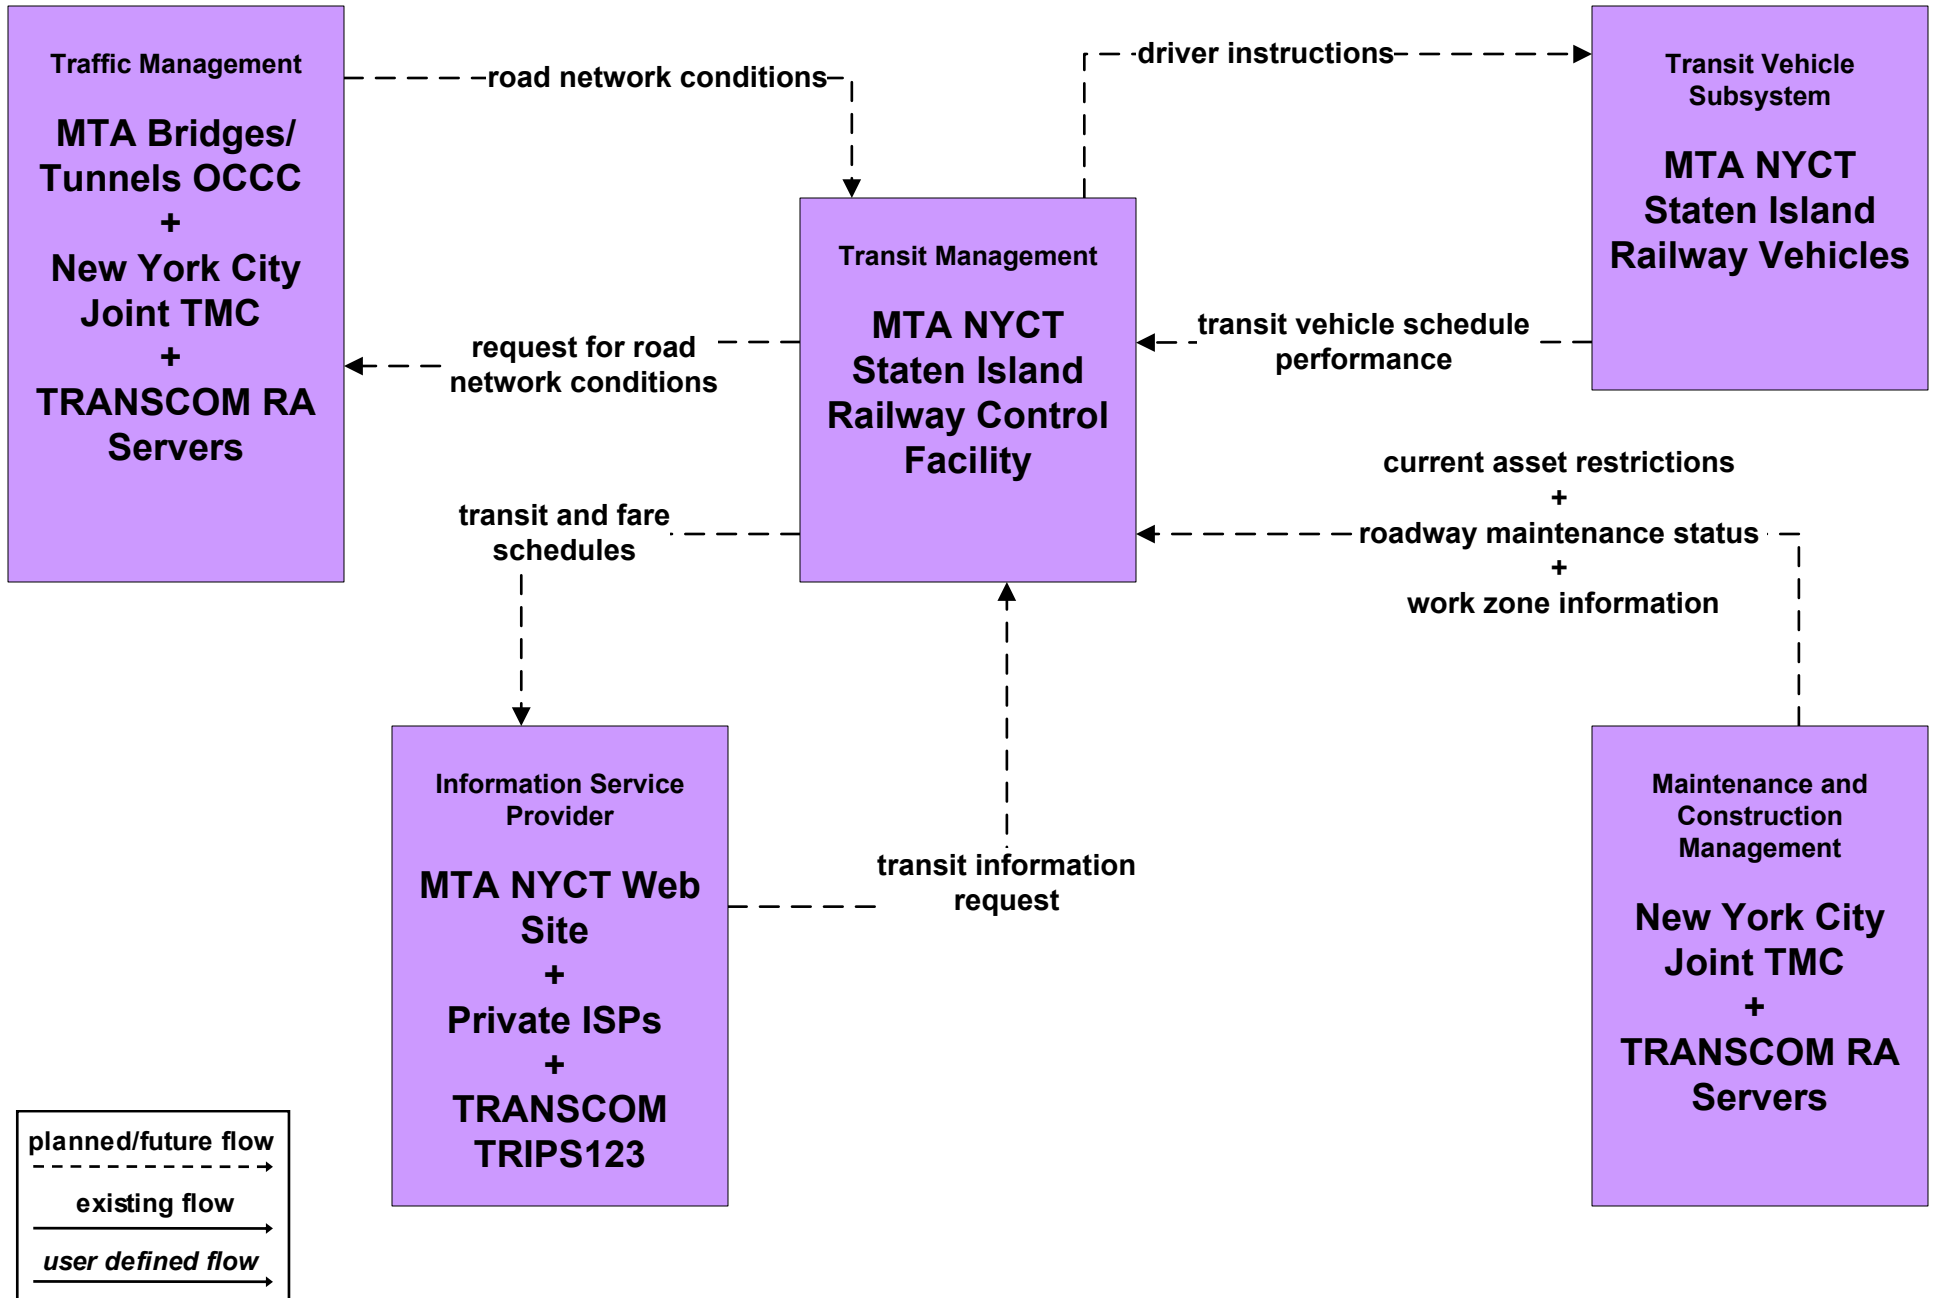

APTS1 - Transit Vehicle Tracking NYCDOT Franchise Buses

APTS2 - Transit Fixed-Route Operations MTA Long Island Bus

APTS2 - Transit Fixed-Route Operations MTA NYC Transit Bus (1 of 2)

APTS2 - Transit Fixed-Route Operations MTA NYC Transit Subway (1 of 2)

APTS2 - Transit Fixed-Route Operations MTA NYCT Staten Island Railway

APTS2 - Transit Fixed-Route Operations MTA Long Island Rail Road

APTS2 - Transit Fixed-Route Operations MTA Metro North Railroad

APTS2 - Transit Fixed-Route Operations NYCDOT Franchise Buses

APTS2 - Transit Fixed-Route Operations Mid Hudson South Operators Systems

APTS2 - Transit Fixed-Route Operations Long Island Transit Operators Systems

APTS2 - Transit Fixed-Route Operations Westchester County Bee Line

ATMS20 - Drawbridge Management MTA Long Island Railroad

ATMS20 - Drawbridge Management MTA Bridges and Tunnels

ATMS20 - Drawbridge Management MTA Metro North Railroad

ATMS20 - Drawbridge Management NYC DOT