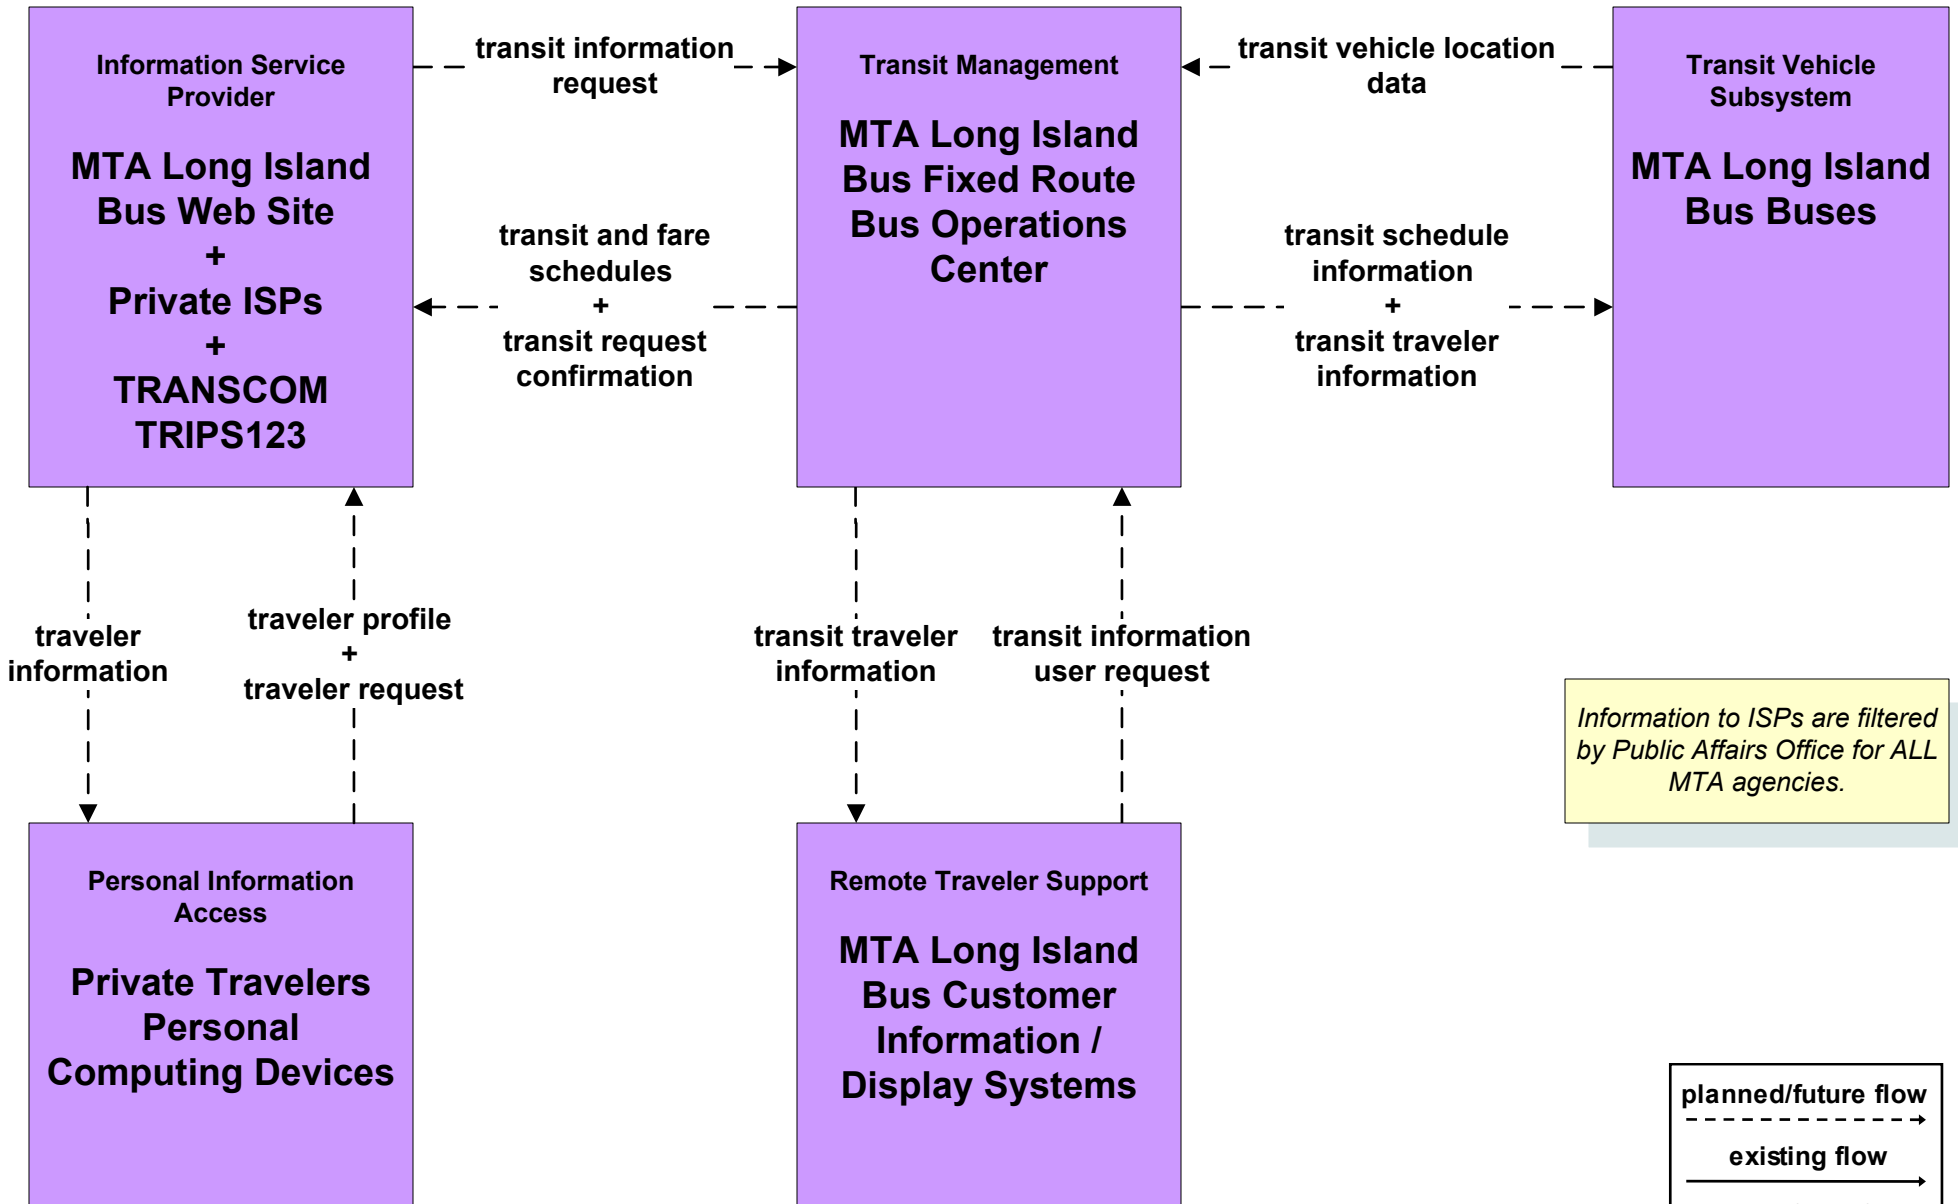

APTS2 - Transit Fixed-Route Operations MTA NYCT Staten Island Railway

APTS2 - Transit Fixed-Route Operations MTA Long Island Rail Road

APTS2 - Transit Fixed-Route Operations MTA Metro North Railroad

APTS2 - Transit Fixed-Route Operations NYCDOT Franchise Buses

APTS2 - Transit Fixed-Route Operations Mid Hudson South Operators Systems

APTS2 - Transit Fixed-Route Operations Long Island Transit Operators Systems

APTS2 - Transit Fixed-Route Operations Westchester County Bee Line

**APTS2 - Transit Fixed-Route Operations
NYCDOT Division of Ferry Operations**

APTS8 - Transit Traveler Information MTA Long Island Bus

Information to ISPs are filtered by Public Affairs Office for ALL MTA agencies.