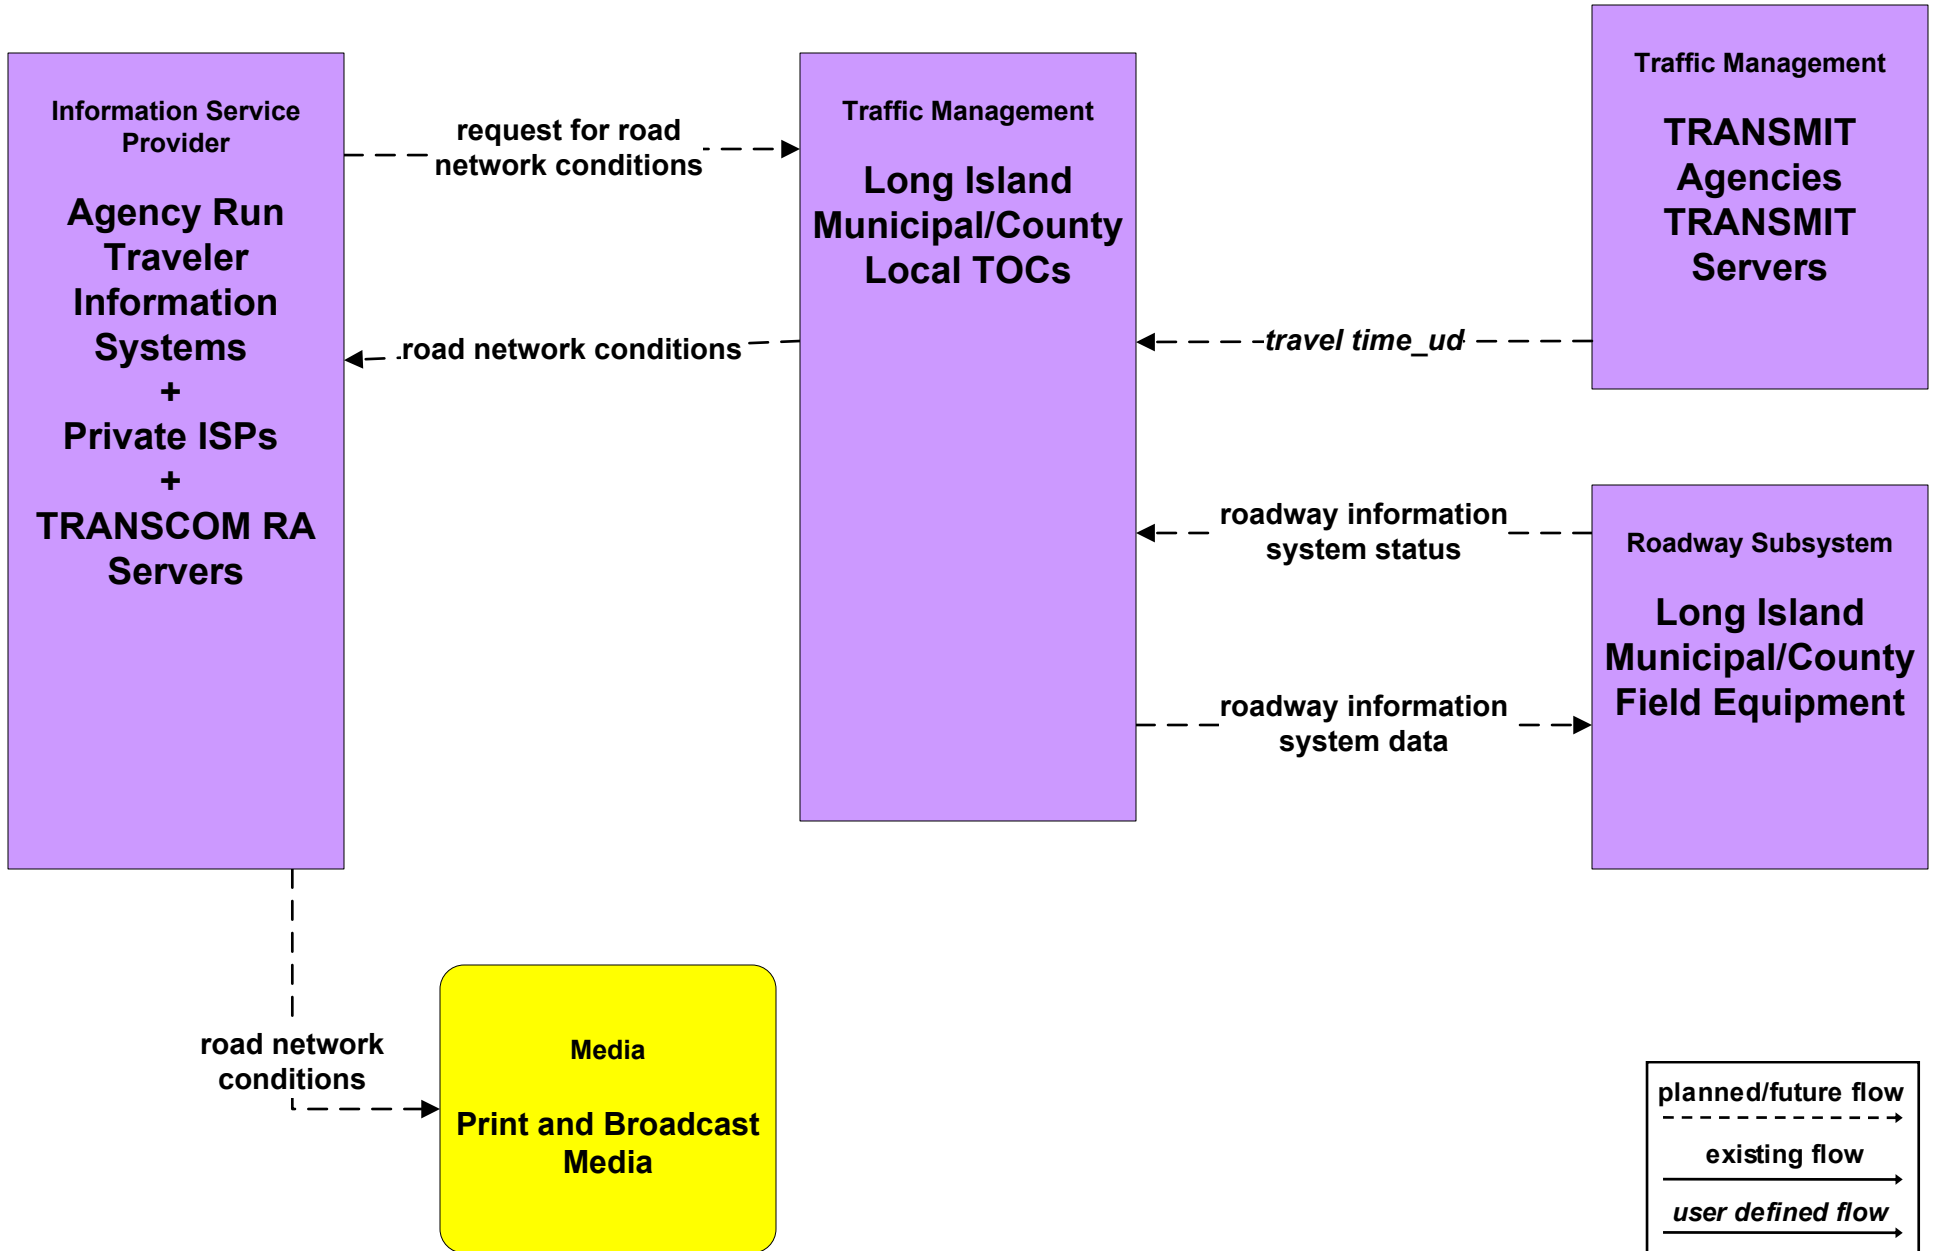

ATMS06 - Traffic Information Dissemination Long Island Municipal/County TMCs