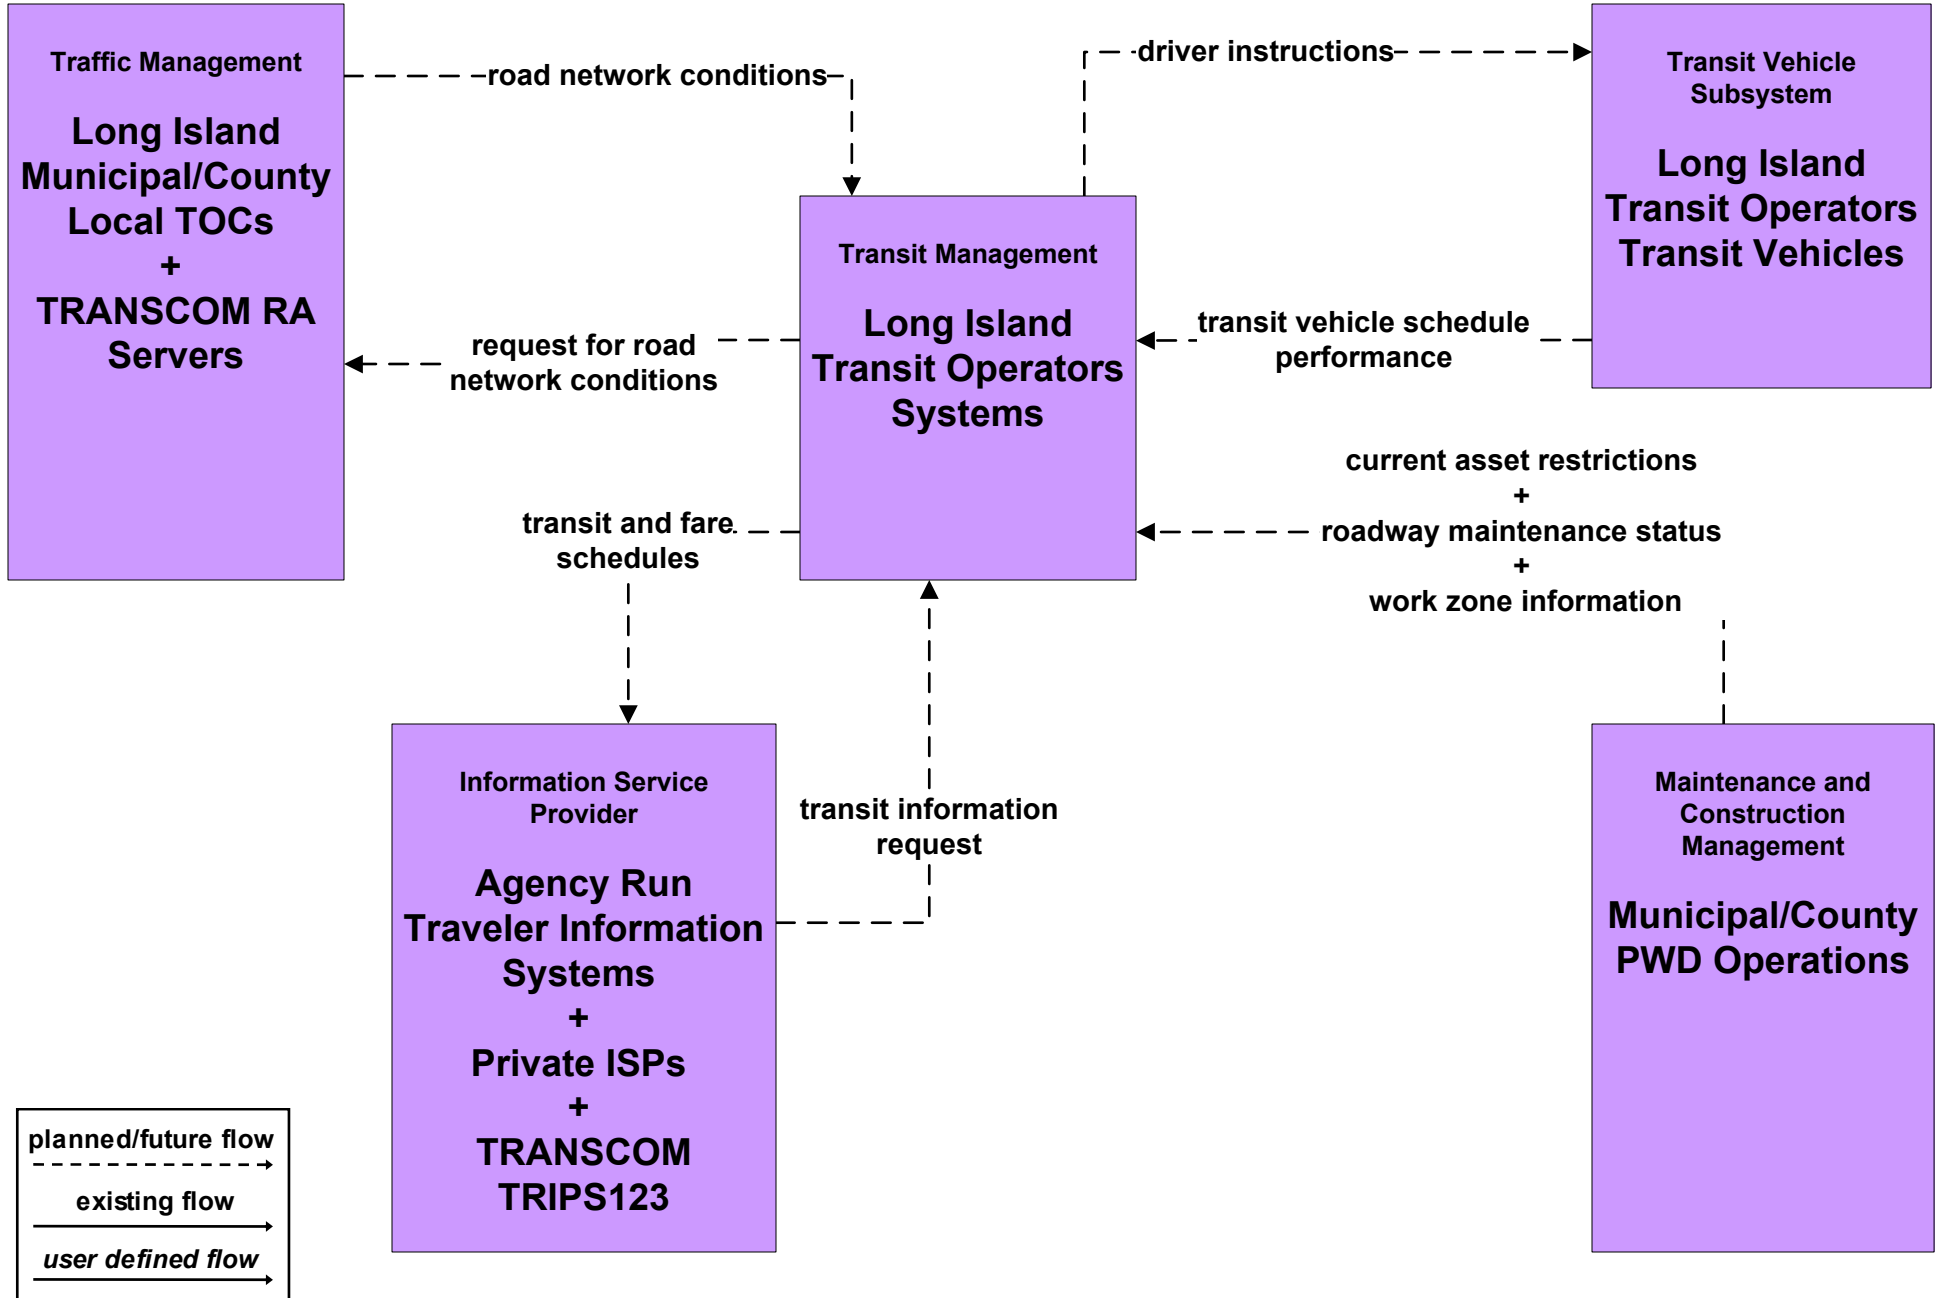

APTS1 - Transit Vehicle Tracking NYCDOT Franchise Buses

APTS2 - Transit Fixed-Route Operations MTA Long Island Bus

APTS2 - Transit Fixed-Route Operations MTA NYC Transit Bus (1 of 2)

APTS2 - Transit Fixed-Route Operations MTA NYC Transit Subway (1 of 2)

APTS2 - Transit Fixed-Route Operations MTA NYCT Staten Island Railway

APTS2 - Transit Fixed-Route Operations MTA Long Island Rail Road

APTS2 - Transit Fixed-Route Operations MTA Metro North Railroad

APTS2 - Transit Fixed-Route Operations NYCDOT Franchise Buses

APTS2 - Transit Fixed-Route Operations Mid Hudson South Operators Systems

APTS2 - Transit Fixed-Route Operations Long Island Transit Operators Systems

APTS2 - Transit Fixed-Route Operations Westchester County Bee Line

ATMS20 - Drawbridge Management MTA Long Island Railroad

ATMS20 - Drawbridge Management MTA Bridges and Tunnels

ATMS20 - Drawbridge Management MTA Metro North Railroad

ATMS20 - Drawbridge Management NYC DOT