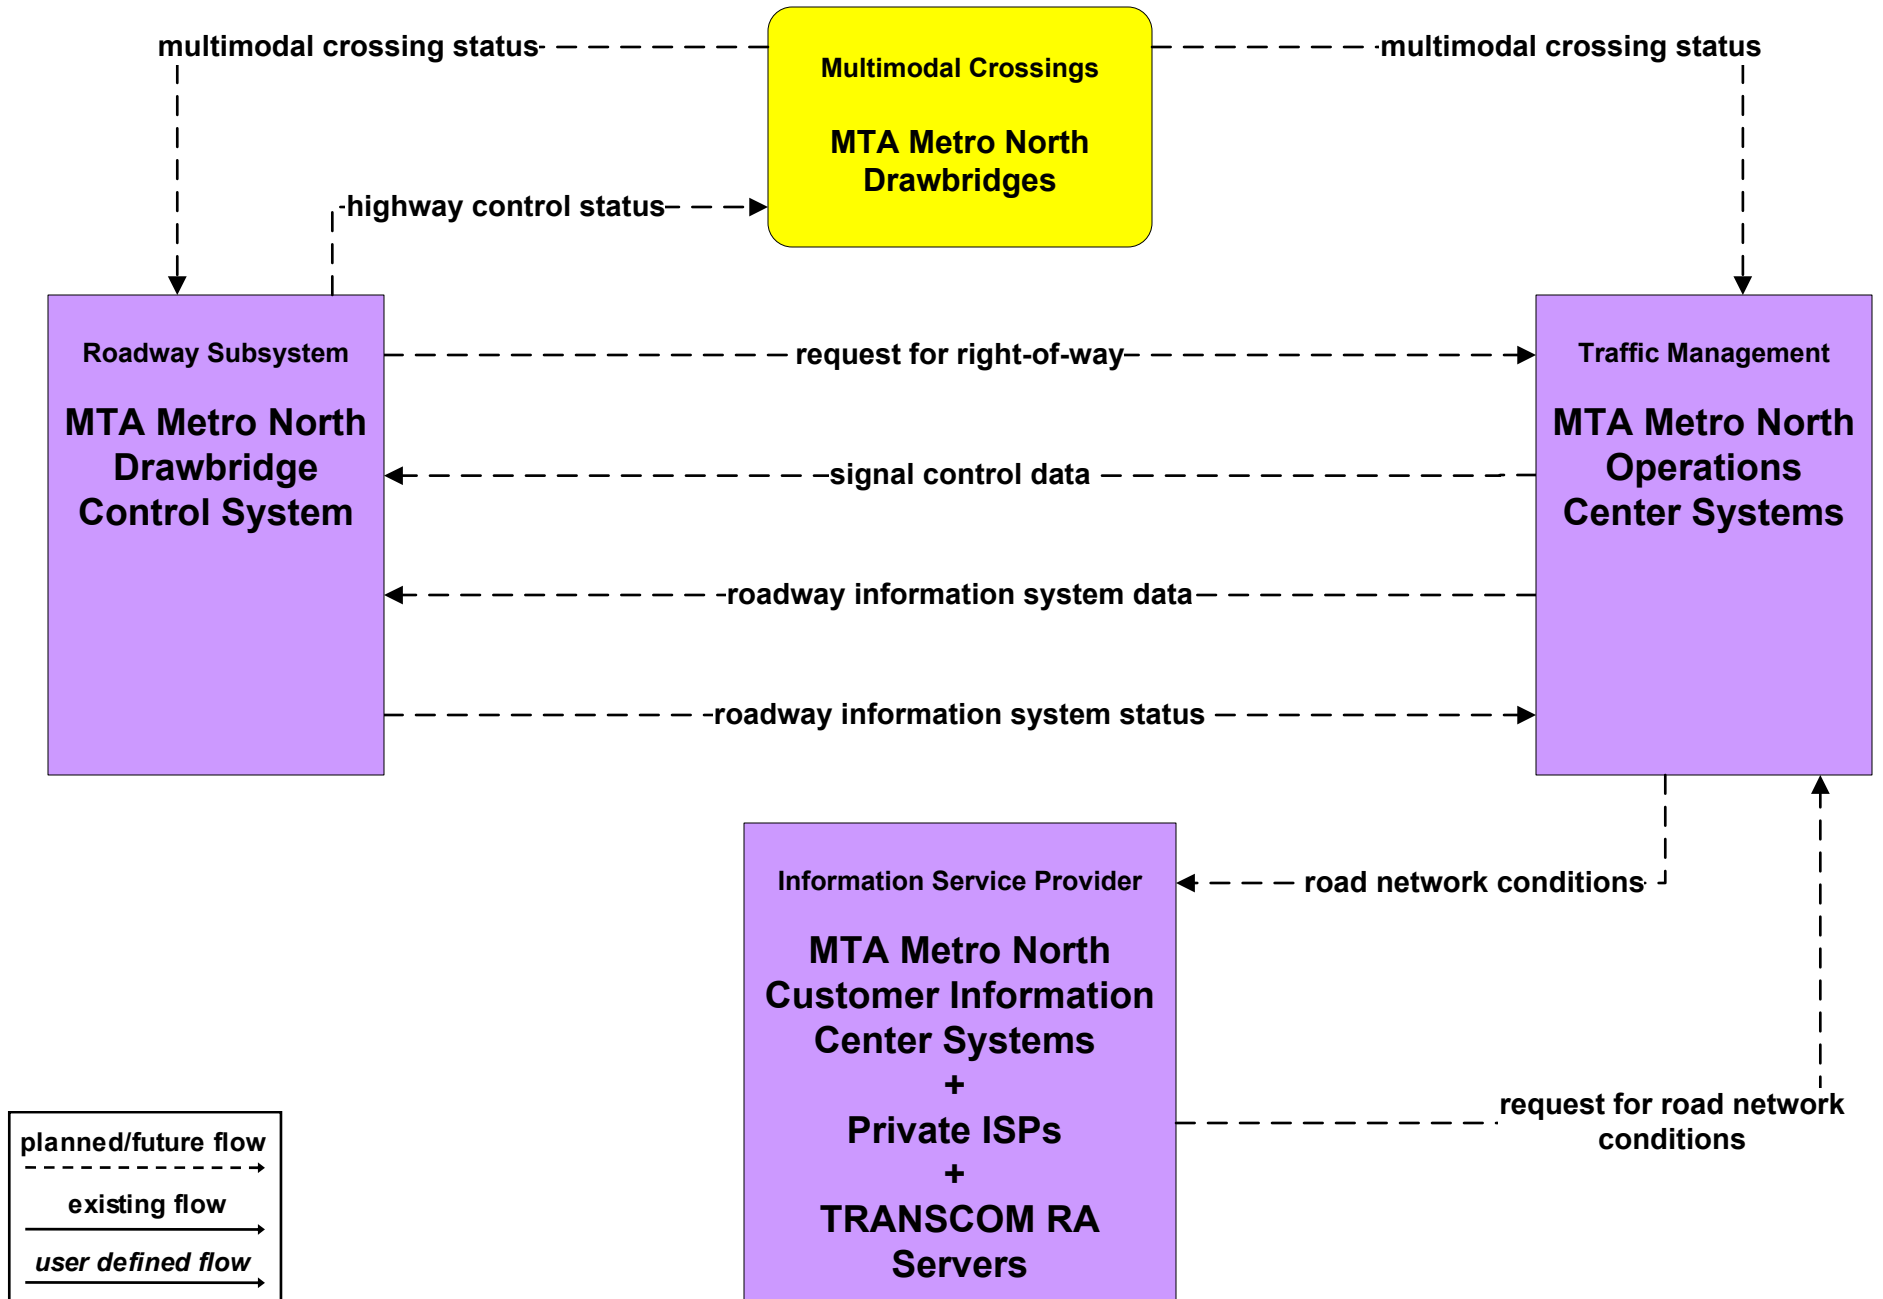

ATIS2 - Interactive Traveler Information MTA Traveler Information Systems

ATIS2 - Interactive Traveler Information

MTA Bridges and Tunnels Traveler Information Systems (FUTURE)

ATIS2 - Interactive Traveler Information NYCDOT Traveler Information Systems

ATMS01 - Network Surveillance New York City Joint TMC

**ATMS02 - Probe Surveillance
New York City Joint TMC**

ATMS06 - Traffic Information Dissemination New York City Joint TMC

ATMS06 - Traffic Information Dissemination MTA Bridges and Tunnels

ATMS16 - Parking Facility Management E-ZPass Plus Parking Systems

*Agencies may include
PANYNJ
TBTA
NYCDOT*

ATMS16 - Parking Facility Management Public and Private Park and Ride

**ATMS16 - Parking Facility Management
MTA Metro North Parking Facilities**

ATMS20 - Drawbridge Management MTA Long Island Railroad

ATMS20 - Drawbridge Management MTA Bridges and Tunnels

ATMS20 - Drawbridge Management MTA Metro North Railroad

ATMS20 - Drawbridge Management NYC DOT