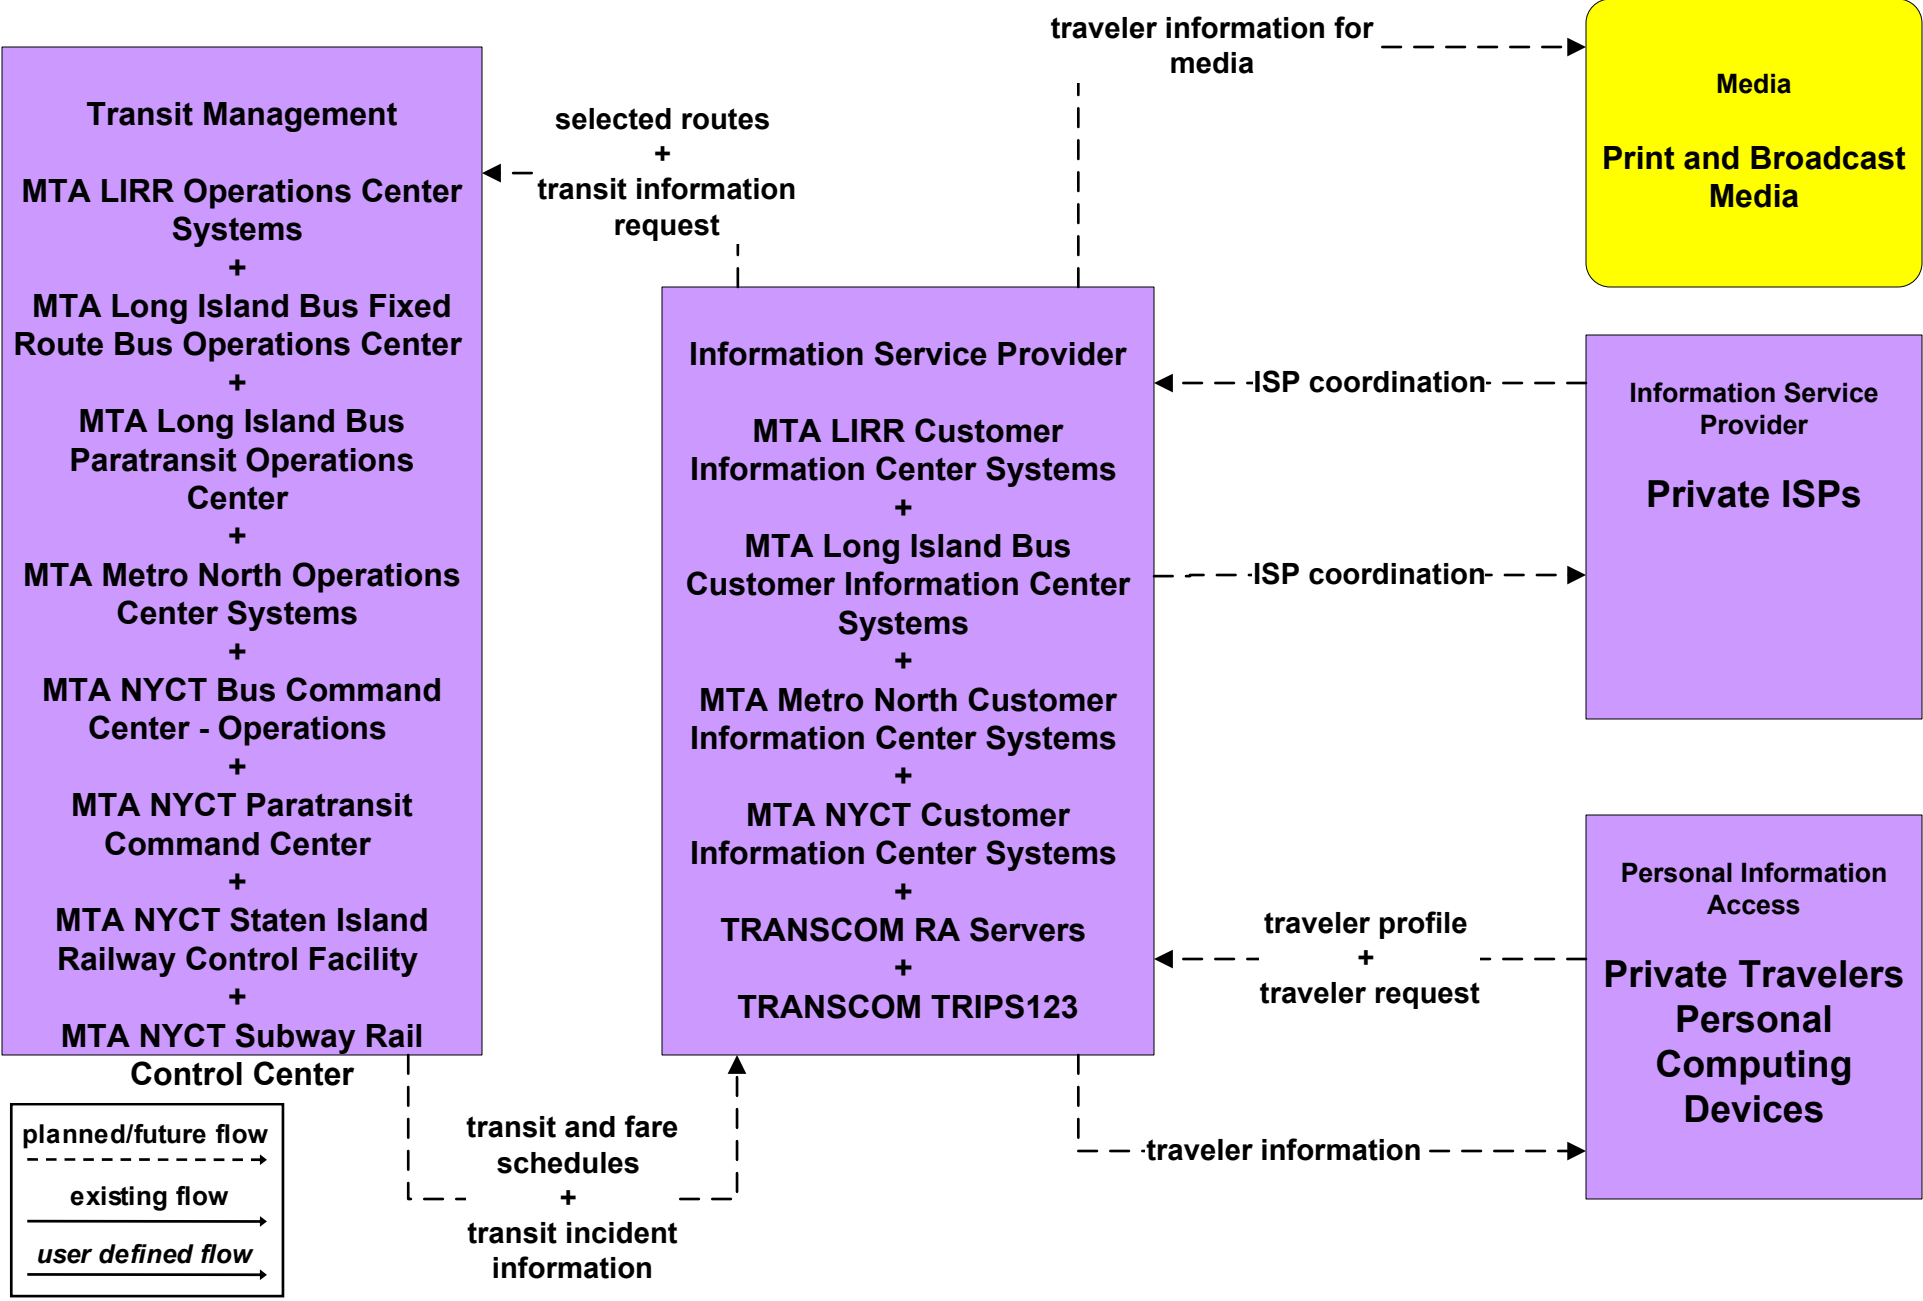

APTS8 - Transit Traveler Information Westchester County Bee Line

APTS8 - Transit Traveler Information Long Island Transit Operators

APTS8 - Transit Traveler Information Mid Hudson South Transit Operators

APTS8 - Transit Traveler Information NYCDOT Franchise Bus

APTS8 - Transit Traveler Information NYCDOT Ferries and Licensed Ferries

APTS8 - Transit Traveler Information TRANSCOM

APTS8 - Transit Traveler Information Pennsylvania Station

ATIS2 - Interactive Traveler Information MTA Traveler Information Systems

ATIS2 - Interactive Traveler Information

MTA Bridges and Tunnels Traveler Information Systems (FUTURE)

ATIS2 - Interactive Traveler Information NYCDOT Traveler Information Systems

ATMS20 - Drawbridge Management MTA Long Island Railroad

ATMS20 - Drawbridge Management MTA Bridges and Tunnels

ATMS20 - Drawbridge Management MTA Metro North Railroad

ATMS20 - Drawbridge Management NYC DOT