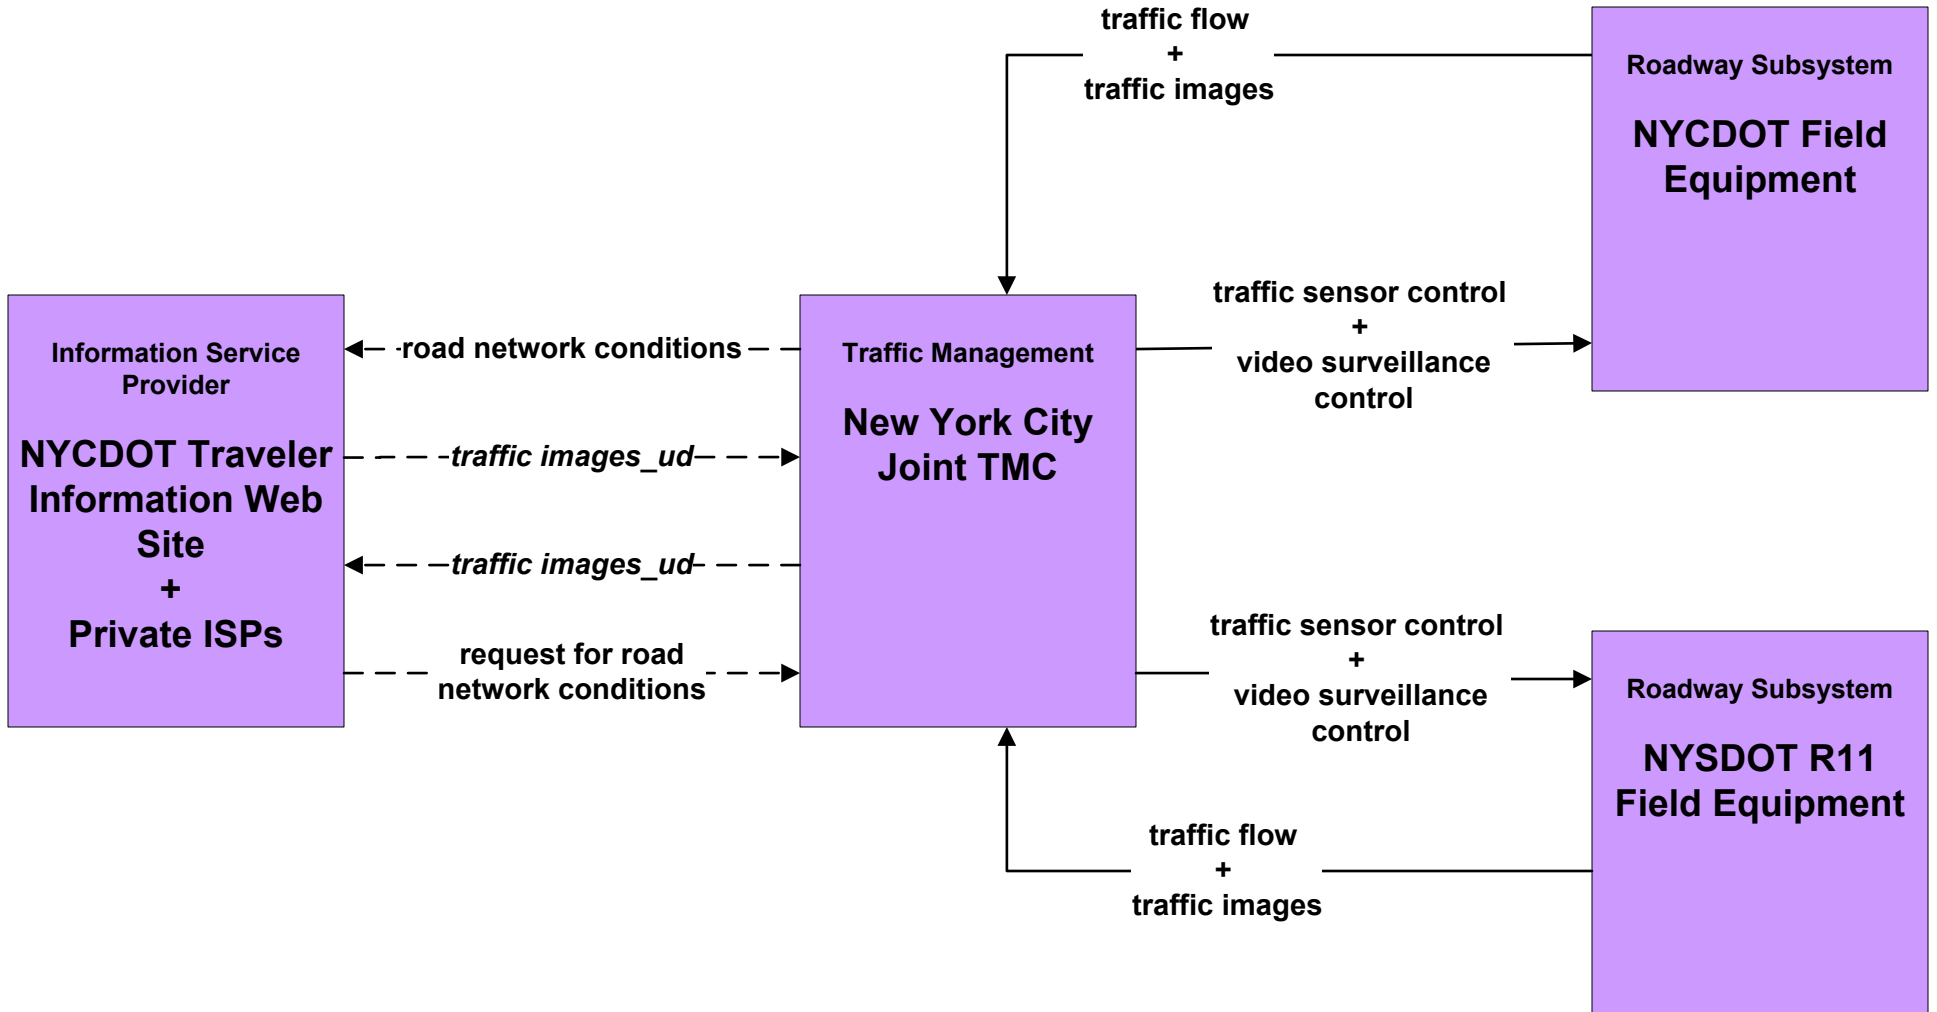

ATIS2 - Interactive Traveler Information MTA Traveler Information Systems

ATIS2 - Interactive Traveler Information

MTA Bridges and Tunnels Traveler Information Systems (FUTURE)

ATIS2 - Interactive Traveler Information NYCDOT Traveler Information Systems

*Agency Run Traveler Information Systems include
Interactive Voice Response Telephone*

ATIS2 - Interactive Traveler Information

Long Island / Mid Hudson South Transit Operators Traveler Information Systems

ATIS2 - Interactive Traveler Information Westchester County Bee Line Traveler Information Systems

ATIS2 - Interactive Traveler Information NYSDOT Traveler Information Systems

ATIS2 - Broadcast Traveler Information Private ISPs

ATMS01 - Network Surveillance New York City Joint TMC

**ATMS02 - Probe Surveillance
New York City Joint TMC**

ATMS06 - Traffic Information Dissemination New York City Joint TMC

ATMS06 - Traffic Information Dissemination MTA Bridges and Tunnels