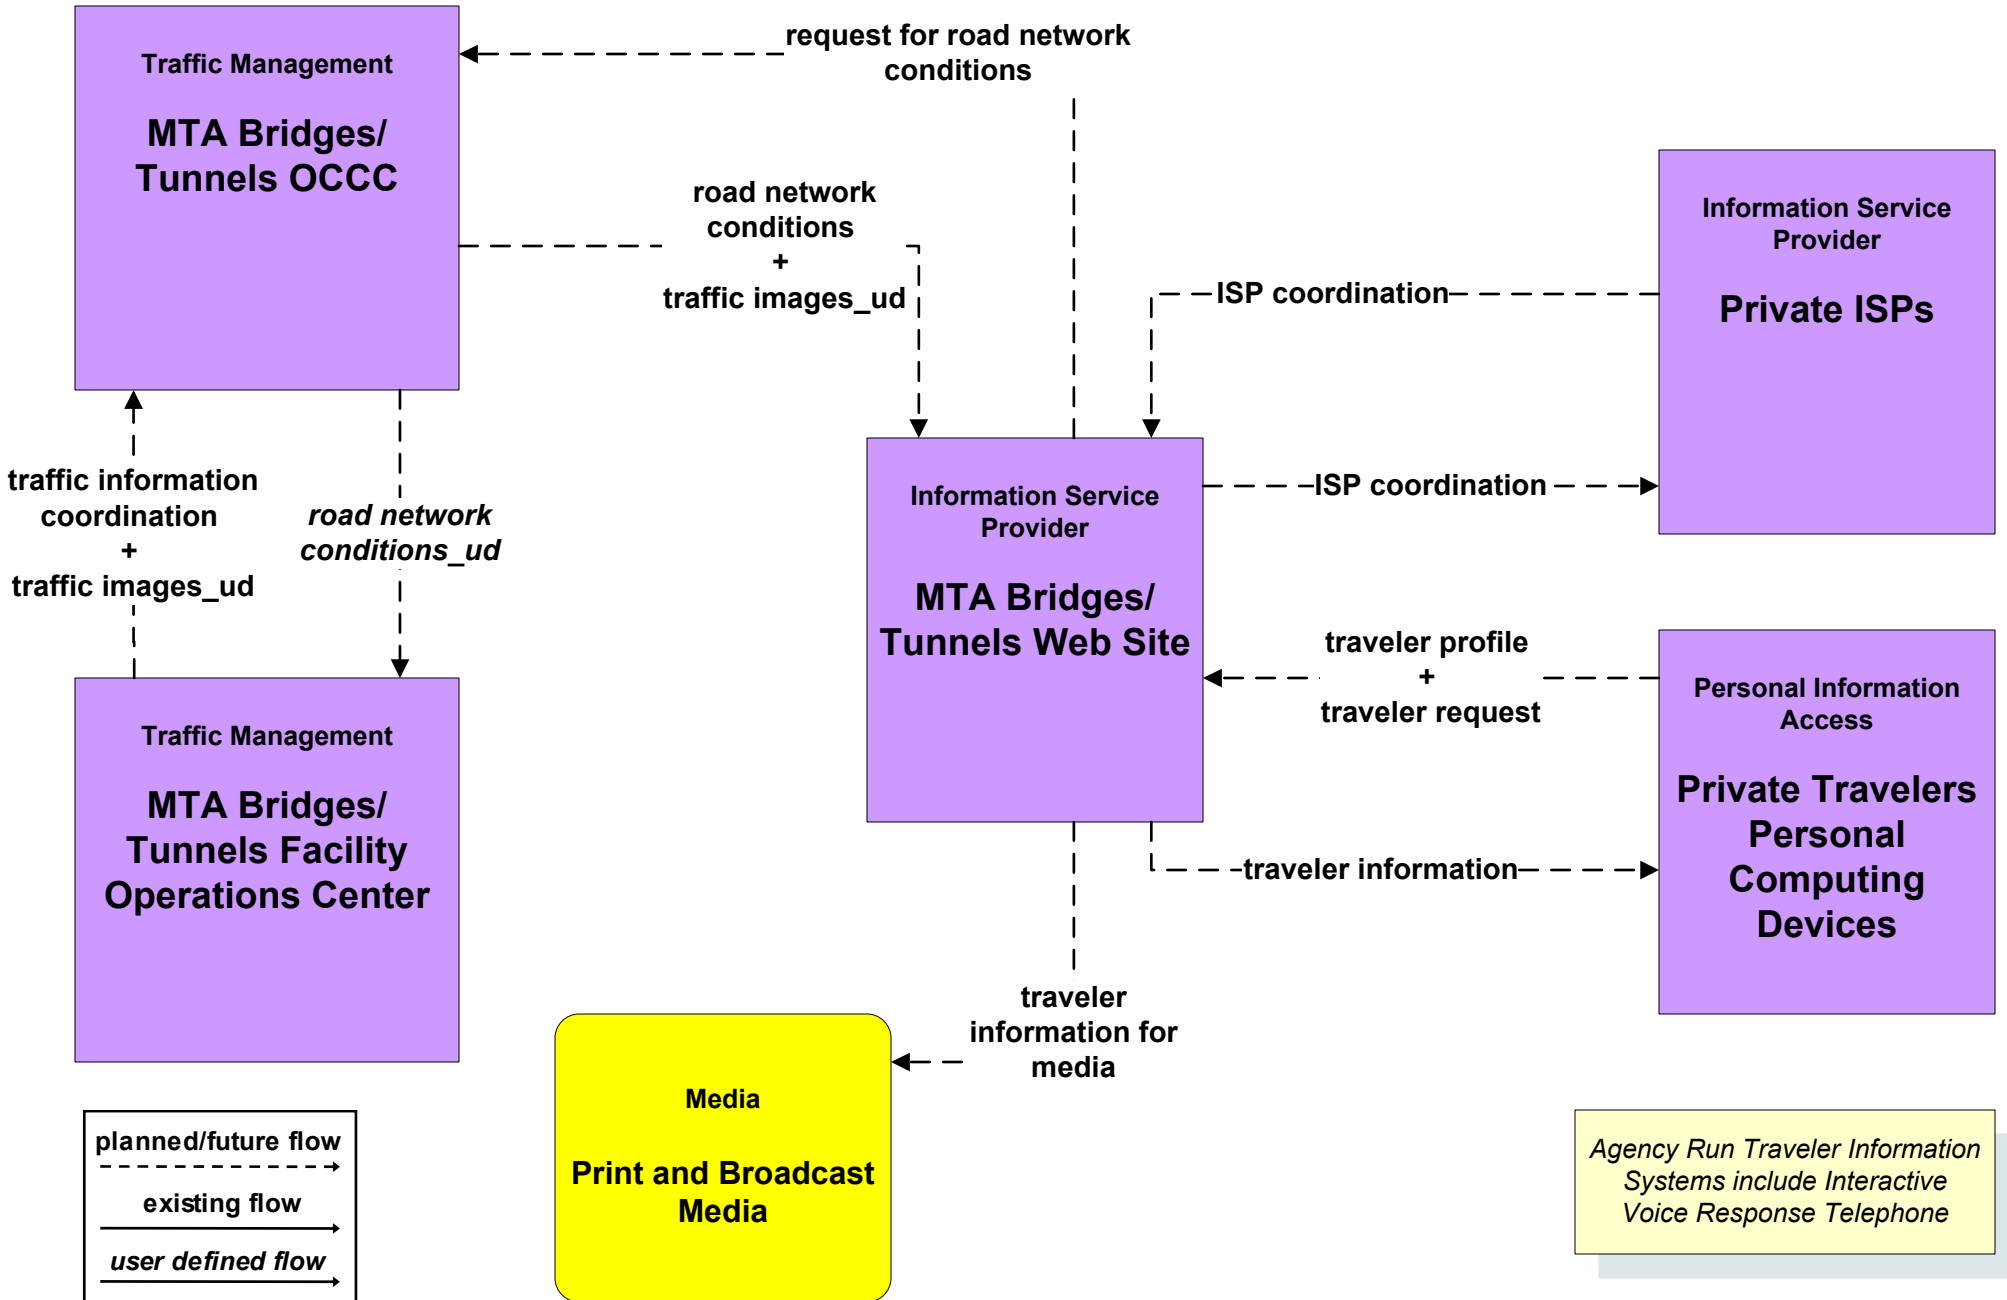

APTS8 - Transit Traveler Information Westchester County Bee Line

APTS8 - Transit Traveler Information Long Island Transit Operators

APTS8 - Transit Traveler Information Mid Hudson South Transit Operators

APTS8 - Transit Traveler Information NYCDOT Franchise Bus

APTS8 - Transit Traveler Information NYCDOT Ferries and Licensed Ferries

APTS8 - Transit Traveler Information TRANSCOM

APTS8 - Transit Traveler Information Pennsylvania Station

ATIS2 - Interactive Traveler Information MTA Traveler Information Systems

ATIS2 - Interactive Traveler Information

MTA Bridges and Tunnels Traveler Information Systems (FUTURE)

ATIS2 - Interactive Traveler Information NYCDOT Traveler Information Systems

*Agency Run Traveler Information Systems include
Interactive Voice Response Telephone*

ATIS2 - Interactive Traveler Information

Long Island / Mid Hudson South Transit Operators Traveler Information Systems