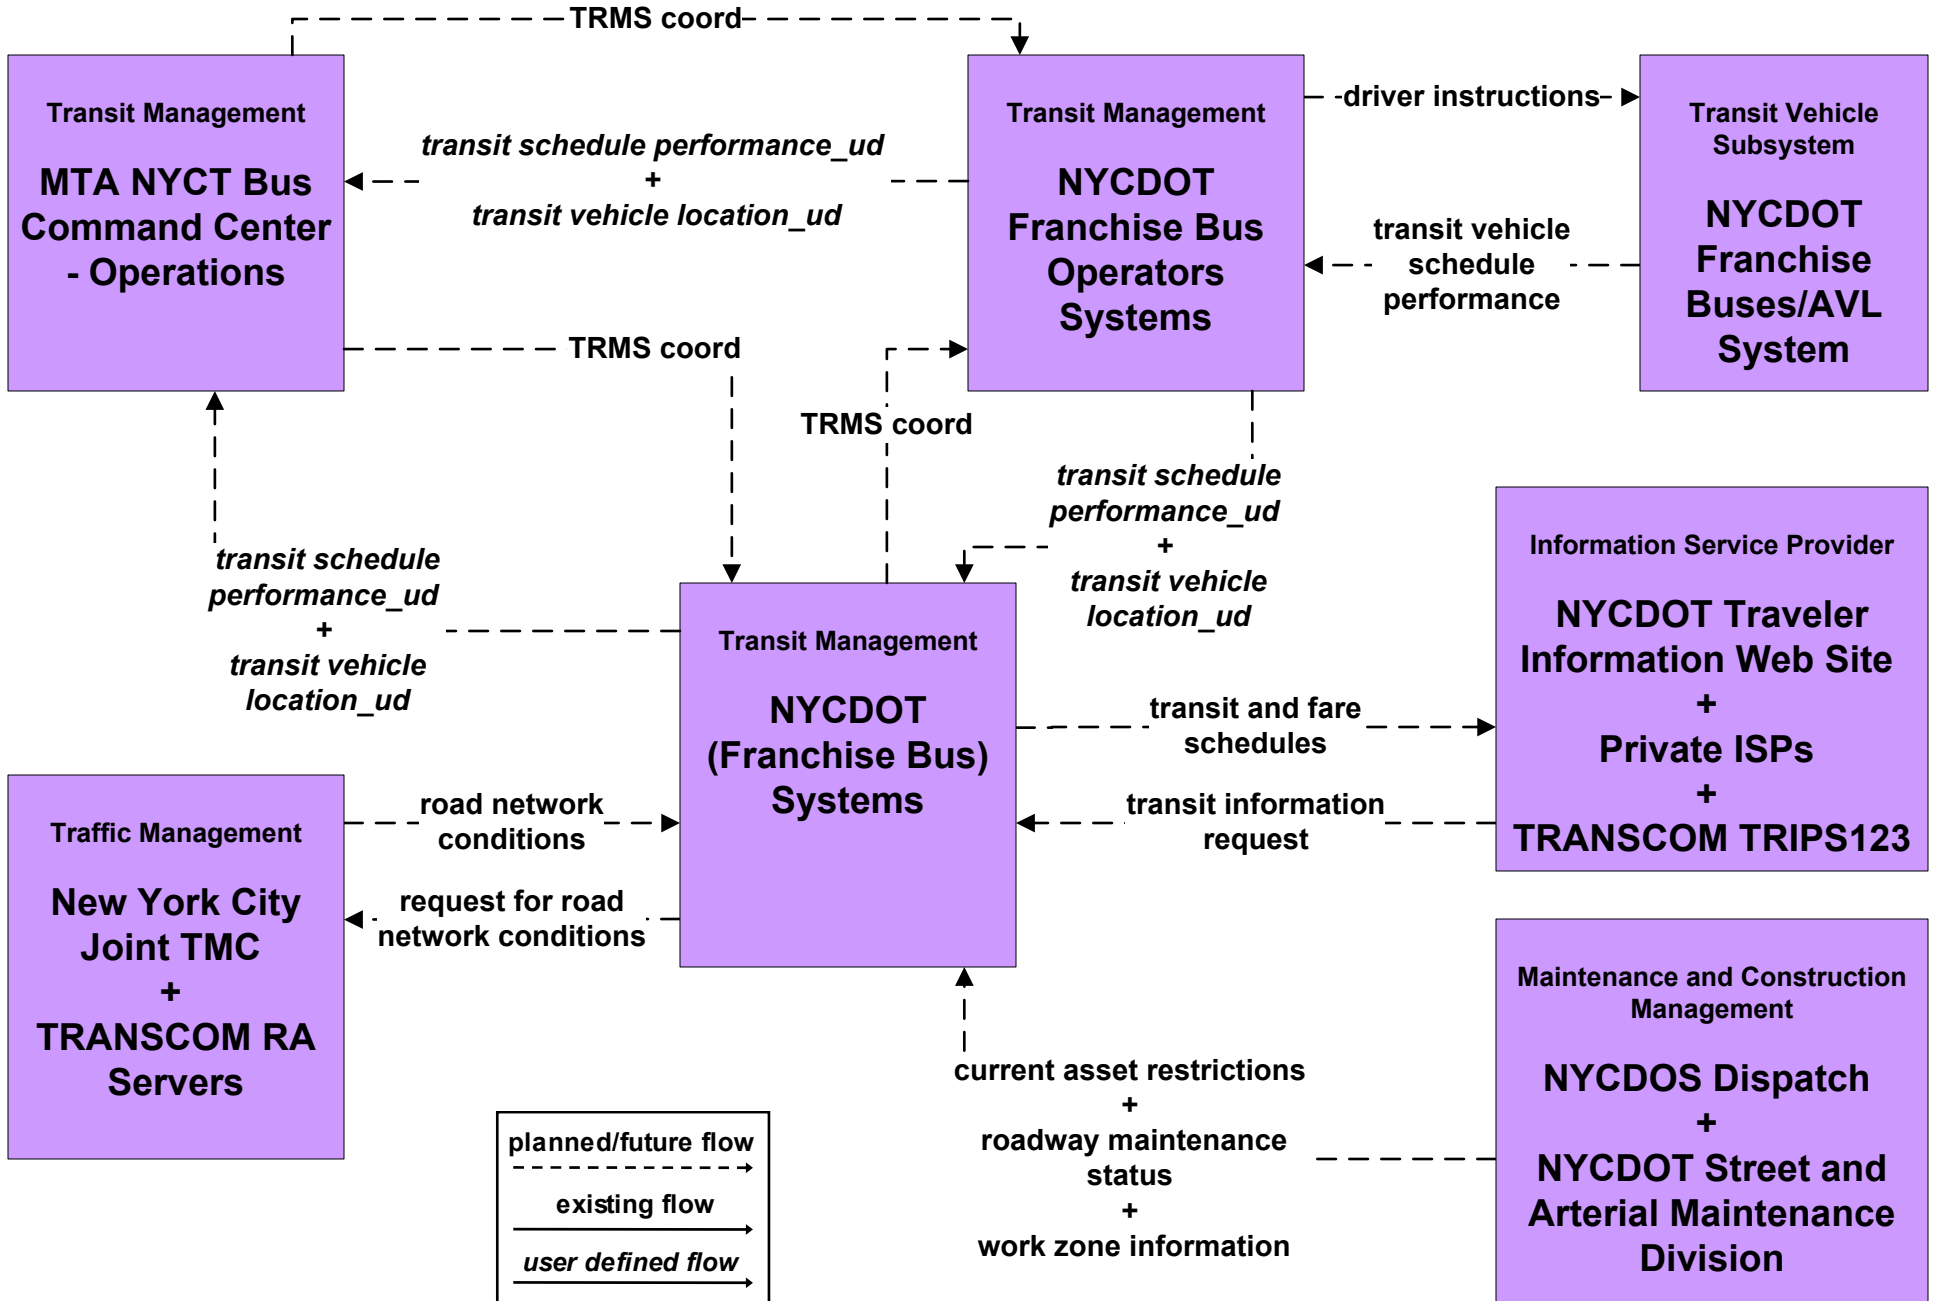

APTS1 - Transit Vehicle Tracking NYCDOT Franchise Buses

APTS2 - Transit Fixed-Route Operations MTA Long Island Bus

APTS2 - Transit Fixed-Route Operations MTA NYC Transit Bus (1 of 2)

APTS2 - Transit Fixed-Route Operations MTA NYC Transit Subway (1 of 2)

APTS2 - Transit Fixed-Route Operations MTA NYCT Staten Island Railway

APTS2 - Transit Fixed-Route Operations MTA Long Island Rail Road

APTS2 - Transit Fixed-Route Operations MTA Metro North Railroad

APTS2 - Transit Fixed-Route Operations NYCDOT Franchise Buses

APTS2 - Transit Fixed-Route Operations Mid Hudson South Operators Systems

APTS2 - Transit Fixed-Route Operations Long Island Transit Operators Systems

APTS2 - Transit Fixed-Route Operations Westchester County Bee Line

ATMS20 - Drawbridge Management MTA Long Island Railroad

ATMS20 - Drawbridge Management MTA Bridges and Tunnels

ATMS20 - Drawbridge Management MTA Metro North Railroad

ATMS20 - Drawbridge Management NYC DOT