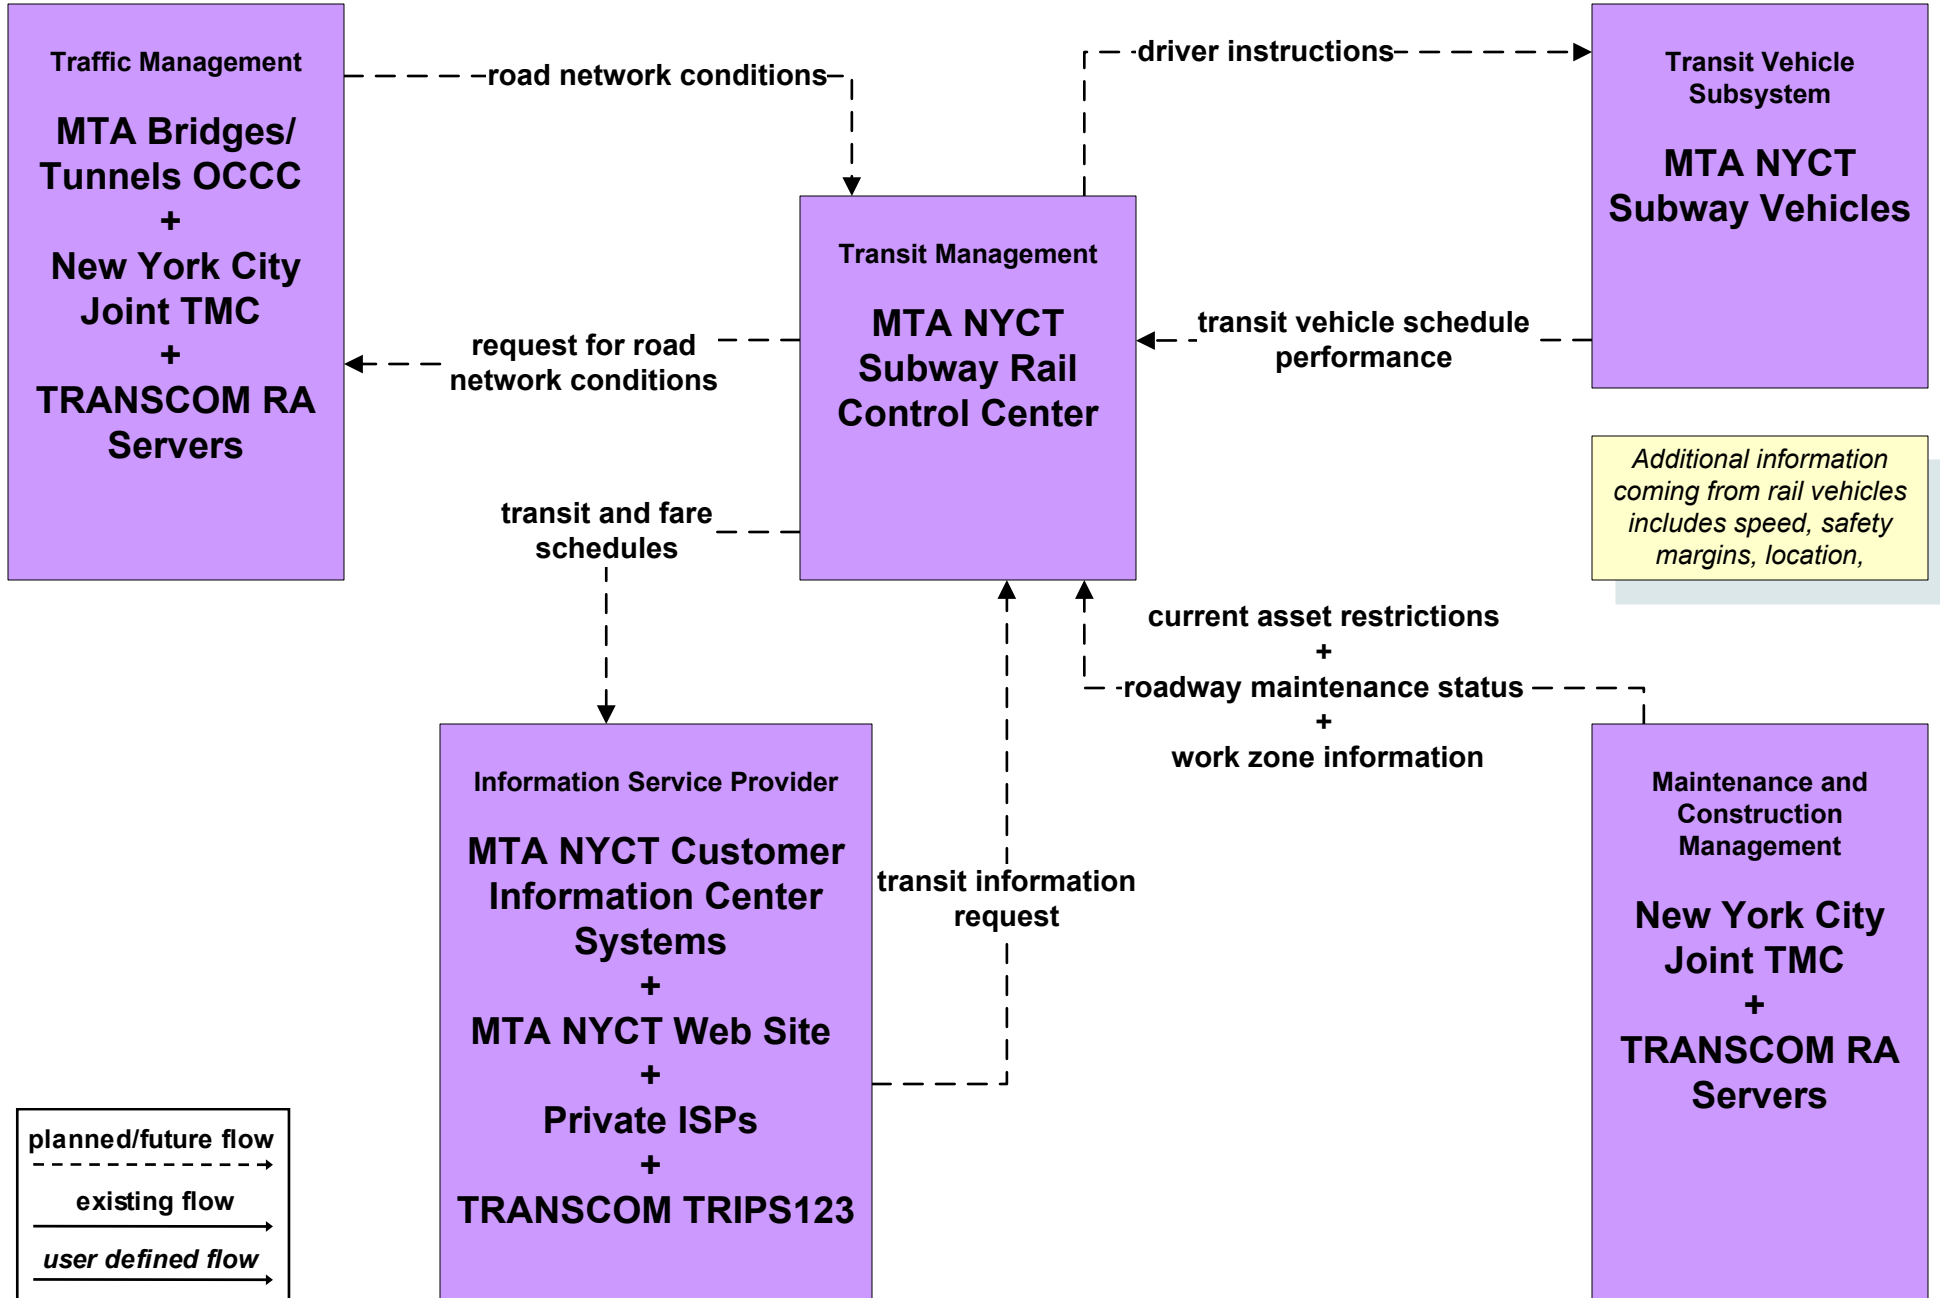

APTS1 - Transit Vehicle Tracking NYCDOT Franchise Buses

APTS2 - Transit Fixed-Route Operations MTA Long Island Bus

APTS2 - Transit Fixed-Route Operations MTA NYC Transit Bus (1 of 2)

APTS2 - Transit Fixed-Route Operations MTA NYC Transit Subway (1 of 2)

APTS2 - Transit Fixed-Route Operations MTA NYCT Staten Island Railway

APTS2 - Transit Fixed-Route Operations MTA Long Island Rail Road

APTS2 - Transit Fixed-Route Operations MTA Metro North Railroad

APTS2 - Transit Fixed-Route Operations NYCDOT Franchise Buses

APTS2 - Transit Fixed-Route Operations Mid Hudson South Operators Systems

APTS2 - Transit Fixed-Route Operations Long Island Transit Operators Systems

APTS2 - Transit Fixed-Route Operations Westchester County Bee Line