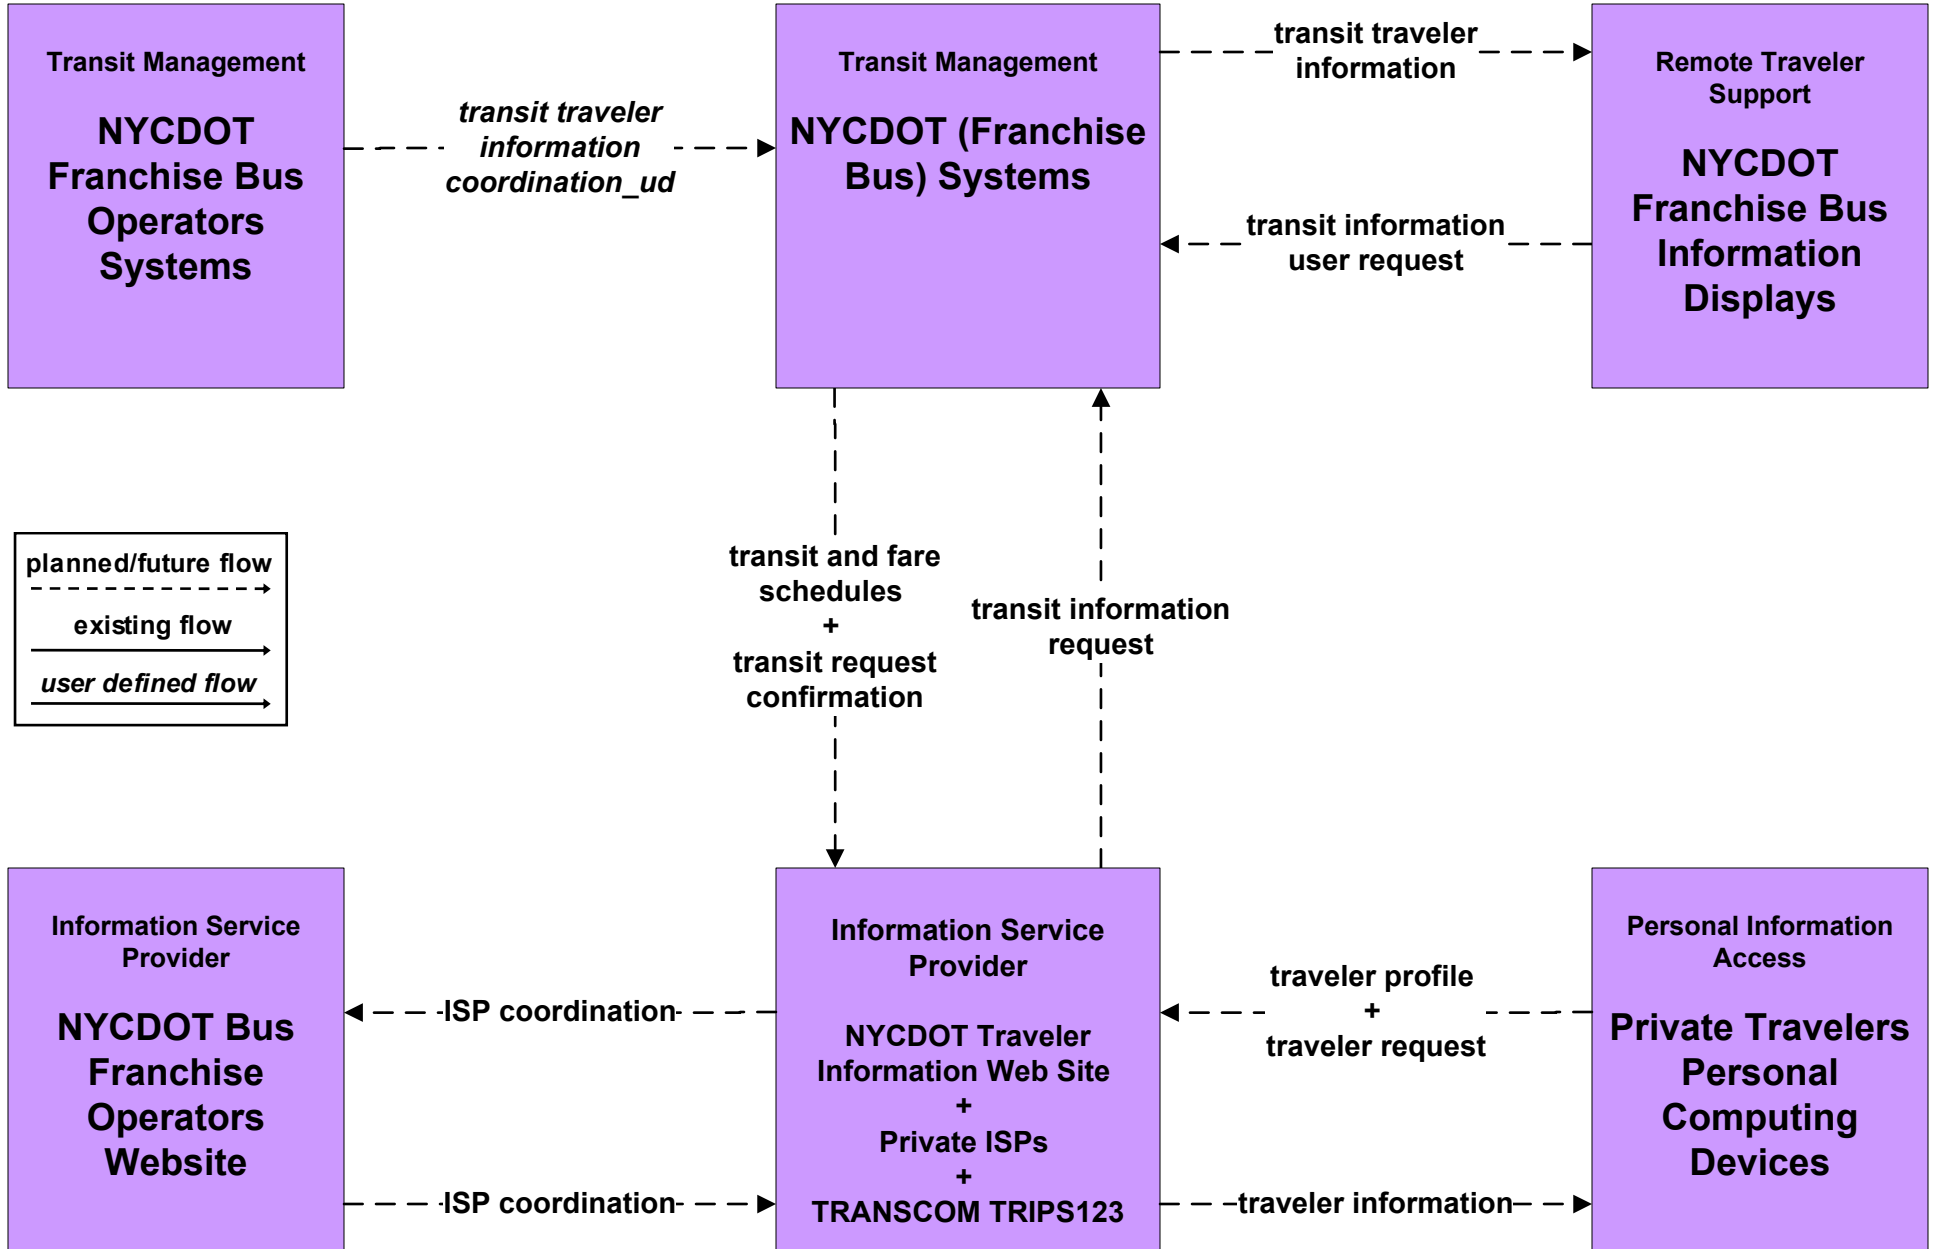

APTS8 - Transit Traveler Information Westchester County Bee Line

APTS8 - Transit Traveler Information Long Island Transit Operators

APTS8 - Transit Traveler Information Mid Hudson South Transit Operators

APTS8 - Transit Traveler Information NYCDOT Franchise Bus

APTS8 - Transit Traveler Information NYCDOT Ferries and Licensed Ferries

APTS8 - Transit Traveler Information TRANSCOM

APTS8 - Transit Traveler Information Pennsylvania Station

ATIS2 - Interactive Traveler Information MTA Traveler Information Systems

ATIS2 - Interactive Traveler Information

MTA Bridges and Tunnels Traveler Information Systems (FUTURE)

ATIS2 - Interactive Traveler Information NYCDOT Traveler Information Systems