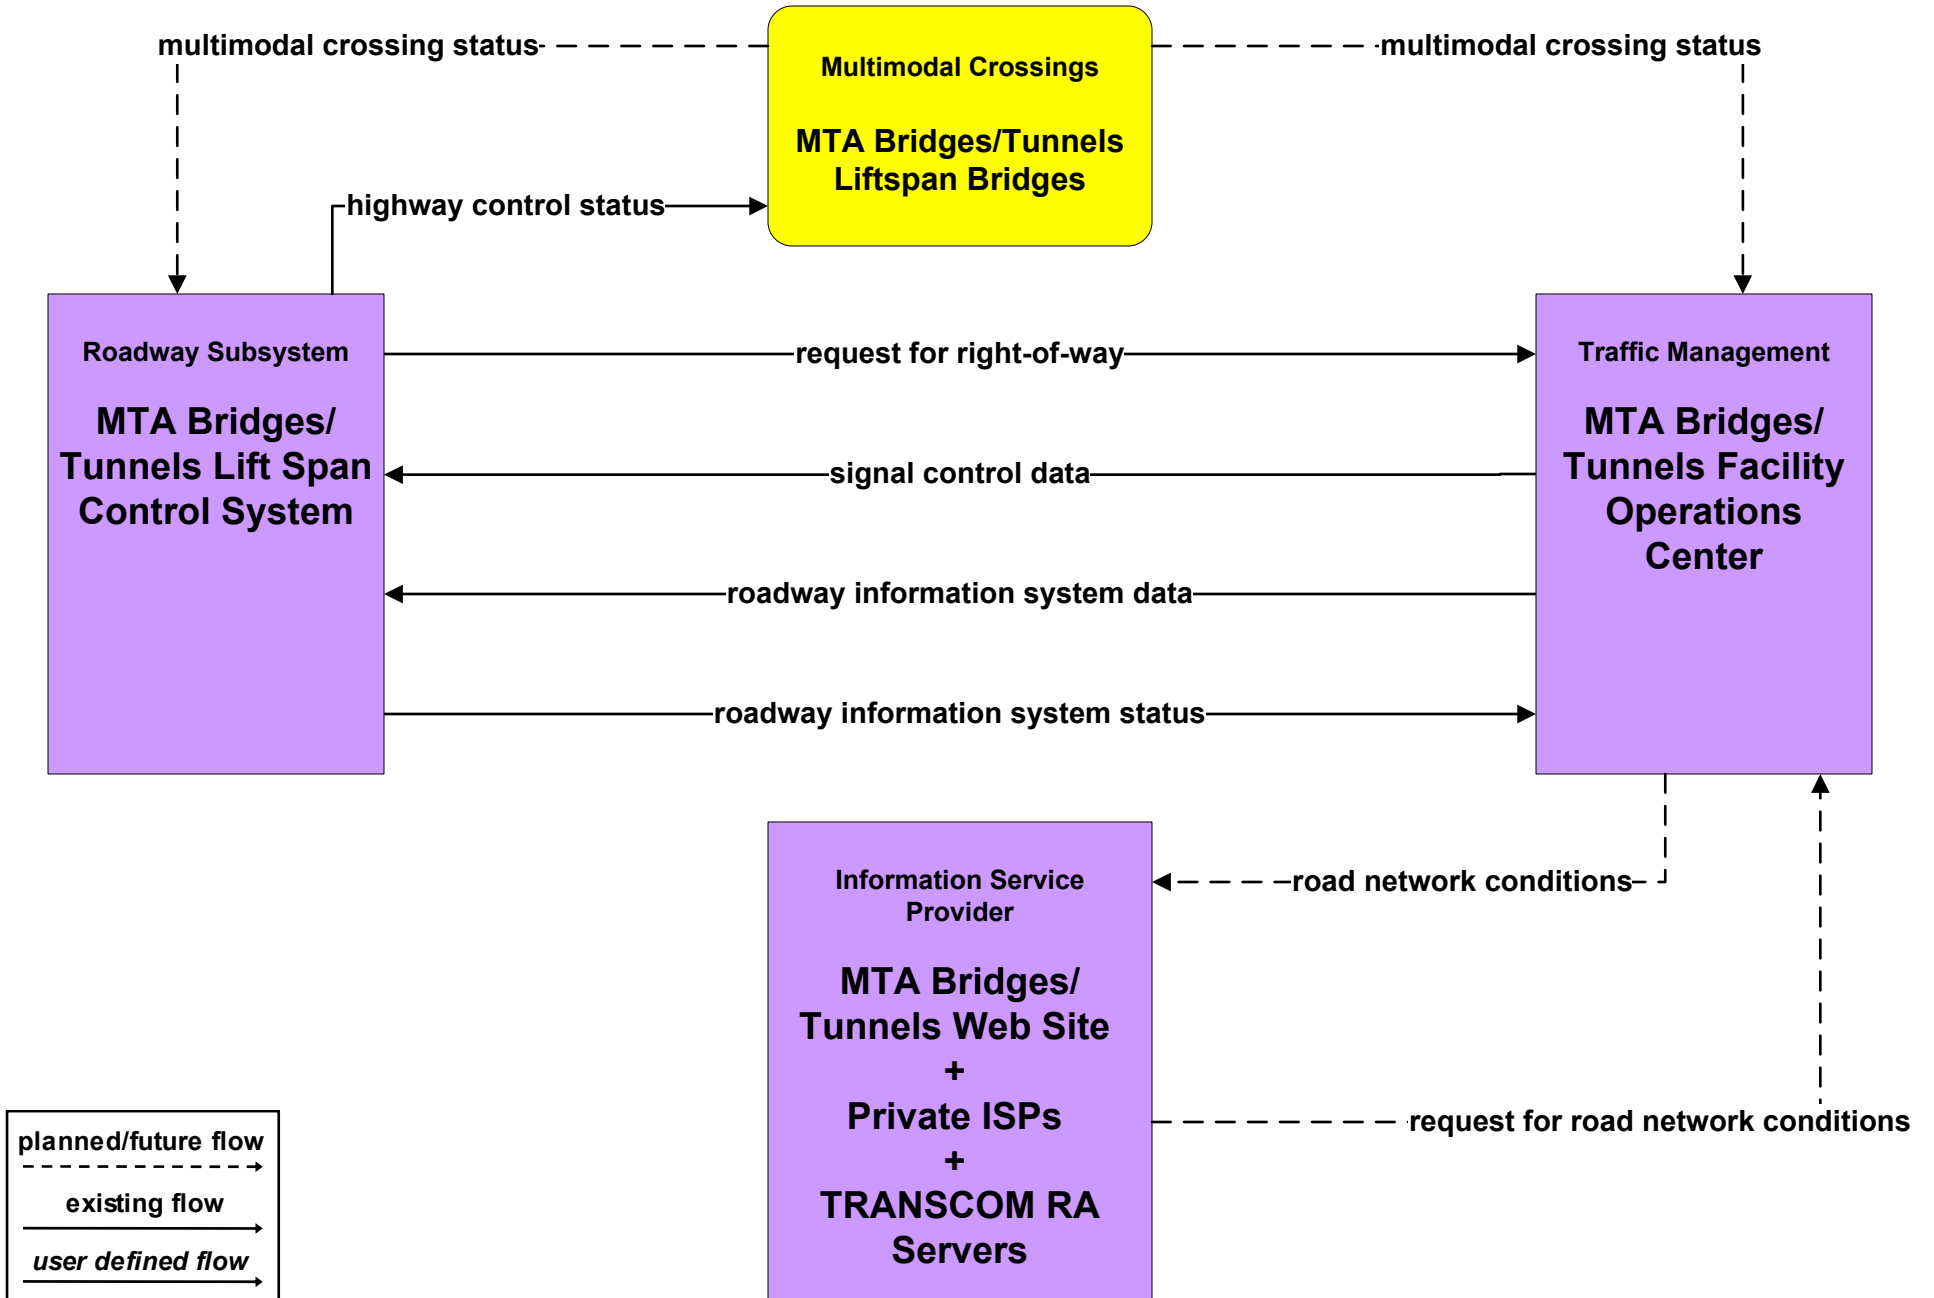

ATIS2 - Interactive Traveler Information MTA Traveler Information Systems

ATIS2 - Interactive Traveler Information

MTA Bridges and Tunnels Traveler Information Systems (FUTURE)

ATIS2 - Interactive Traveler Information NYCDOT Traveler Information Systems

ATMS01 - Network Surveillance New York City Joint TMC

**ATMS02 - Probe Surveillance
New York City Joint TMC**

ATMS06 - Traffic Information Dissemination New York City Joint TMC

ATMS06 - Traffic Information Dissemination MTA Bridges and Tunnels

ATMS16 - Parking Facility Management E-ZPass Plus Parking Systems

*Agencies may include
PANYNJ
TBTA
NYCDOT*

ATMS16 - Parking Facility Management Public and Private Park and Ride

**ATMS16 - Parking Facility Management
MTA Metro North Parking Facilities**

ATMS20 - Drawbridge Management MTA Long Island Railroad

ATMS20 - Drawbridge Management MTA Bridges and Tunnels

ATMS20 - Drawbridge Management MTA Metro North Railroad

ATMS20 - Drawbridge Management NYC DOT