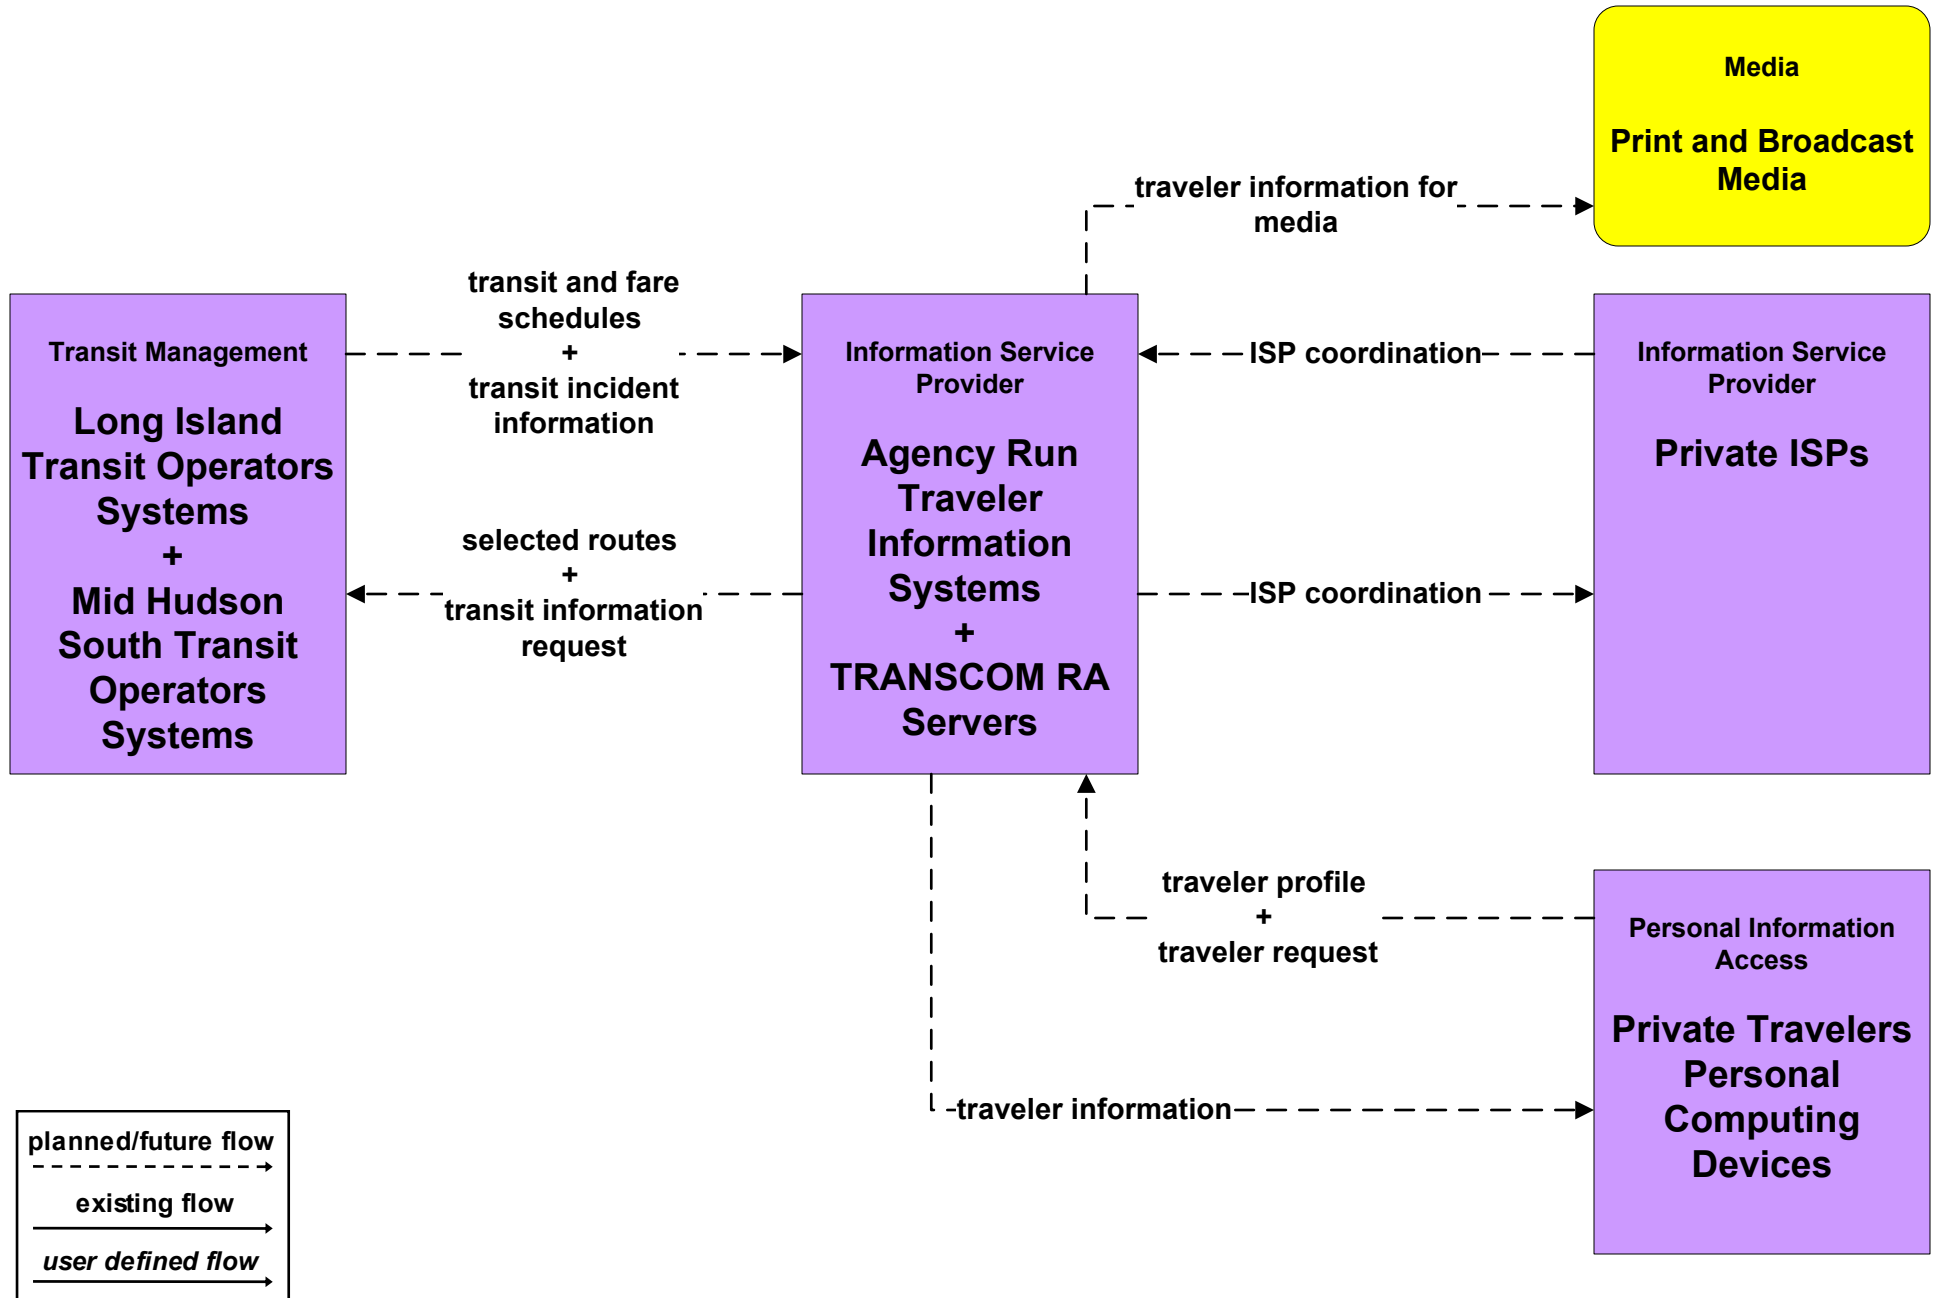

ATIS2 - Interactive Traveler Information MTA Traveler Information Systems

ATIS2 - Interactive Traveler Information

MTA Bridges and Tunnels Traveler Information Systems (FUTURE)

ATIS2 - Interactive Traveler Information NYCDOT Traveler Information Systems

*Agency Run Traveler Information Systems include
Interactive Voice Response Telephone*

ATIS2 - Interactive Traveler Information

Long Island / Mid Hudson South Transit Operators Traveler Information Systems

ATIS2 - Interactive Traveler Information Westchester County Bee Line Traveler Information Systems

ATIS2 - Interactive Traveler Information NYSDOT Traveler Information Systems

ATIS2 - Broadcast Traveler Information Private ISPs