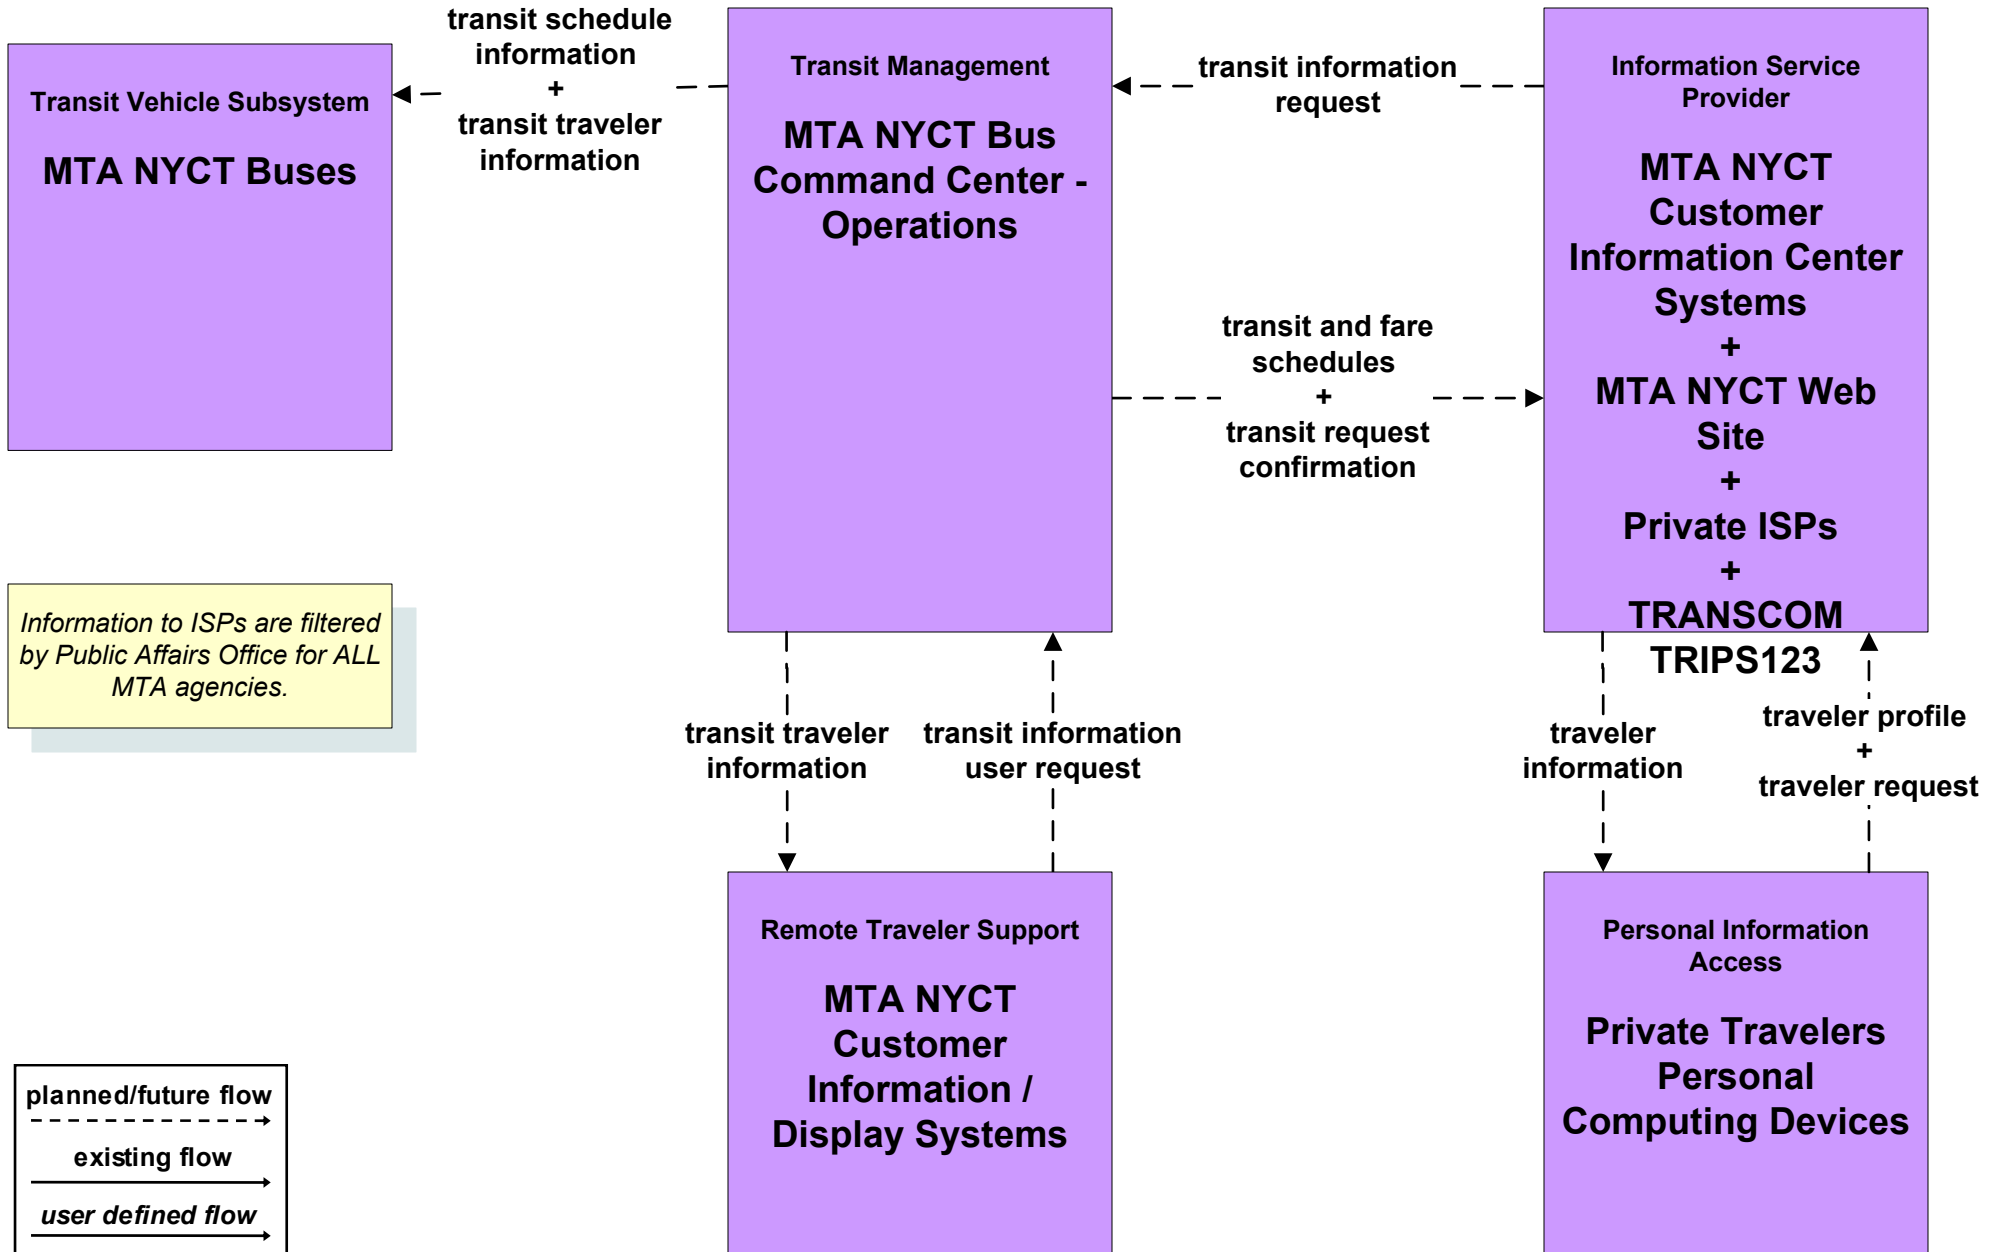

APTS2 - Transit Fixed-Route Operations Mid Hudson South Operators Systems

APTS2 - Transit Fixed-Route Operations Long Island Transit Operators Systems

APTS2 - Transit Fixed-Route Operations Westchester County Bee Line

**APTS2 - Transit Fixed-Route Operations
NYCDOT Division of Ferry Operations**

APTS8 - Transit Traveler Information MTA Long Island Bus

Information to ISPs are filtered by Public Affairs Office for ALL MTA agencies.

APTS8 - Transit Traveler Information MTA NYC Transit Bus (1 of 2)

APTS8 - Transit Traveler Information MTA NYC Transit Subway

APTS8 - Transit Traveler Information MTA Long Island Rail Road

APTS8 - Transit Traveler Information MTA Metro North Railroad

APTS8 - Transit Traveler Information Westchester County Bee Line

APTS8 - Transit Traveler Information Long Island Transit Operators

APTS8 - Transit Traveler Information Mid Hudson South Transit Operators