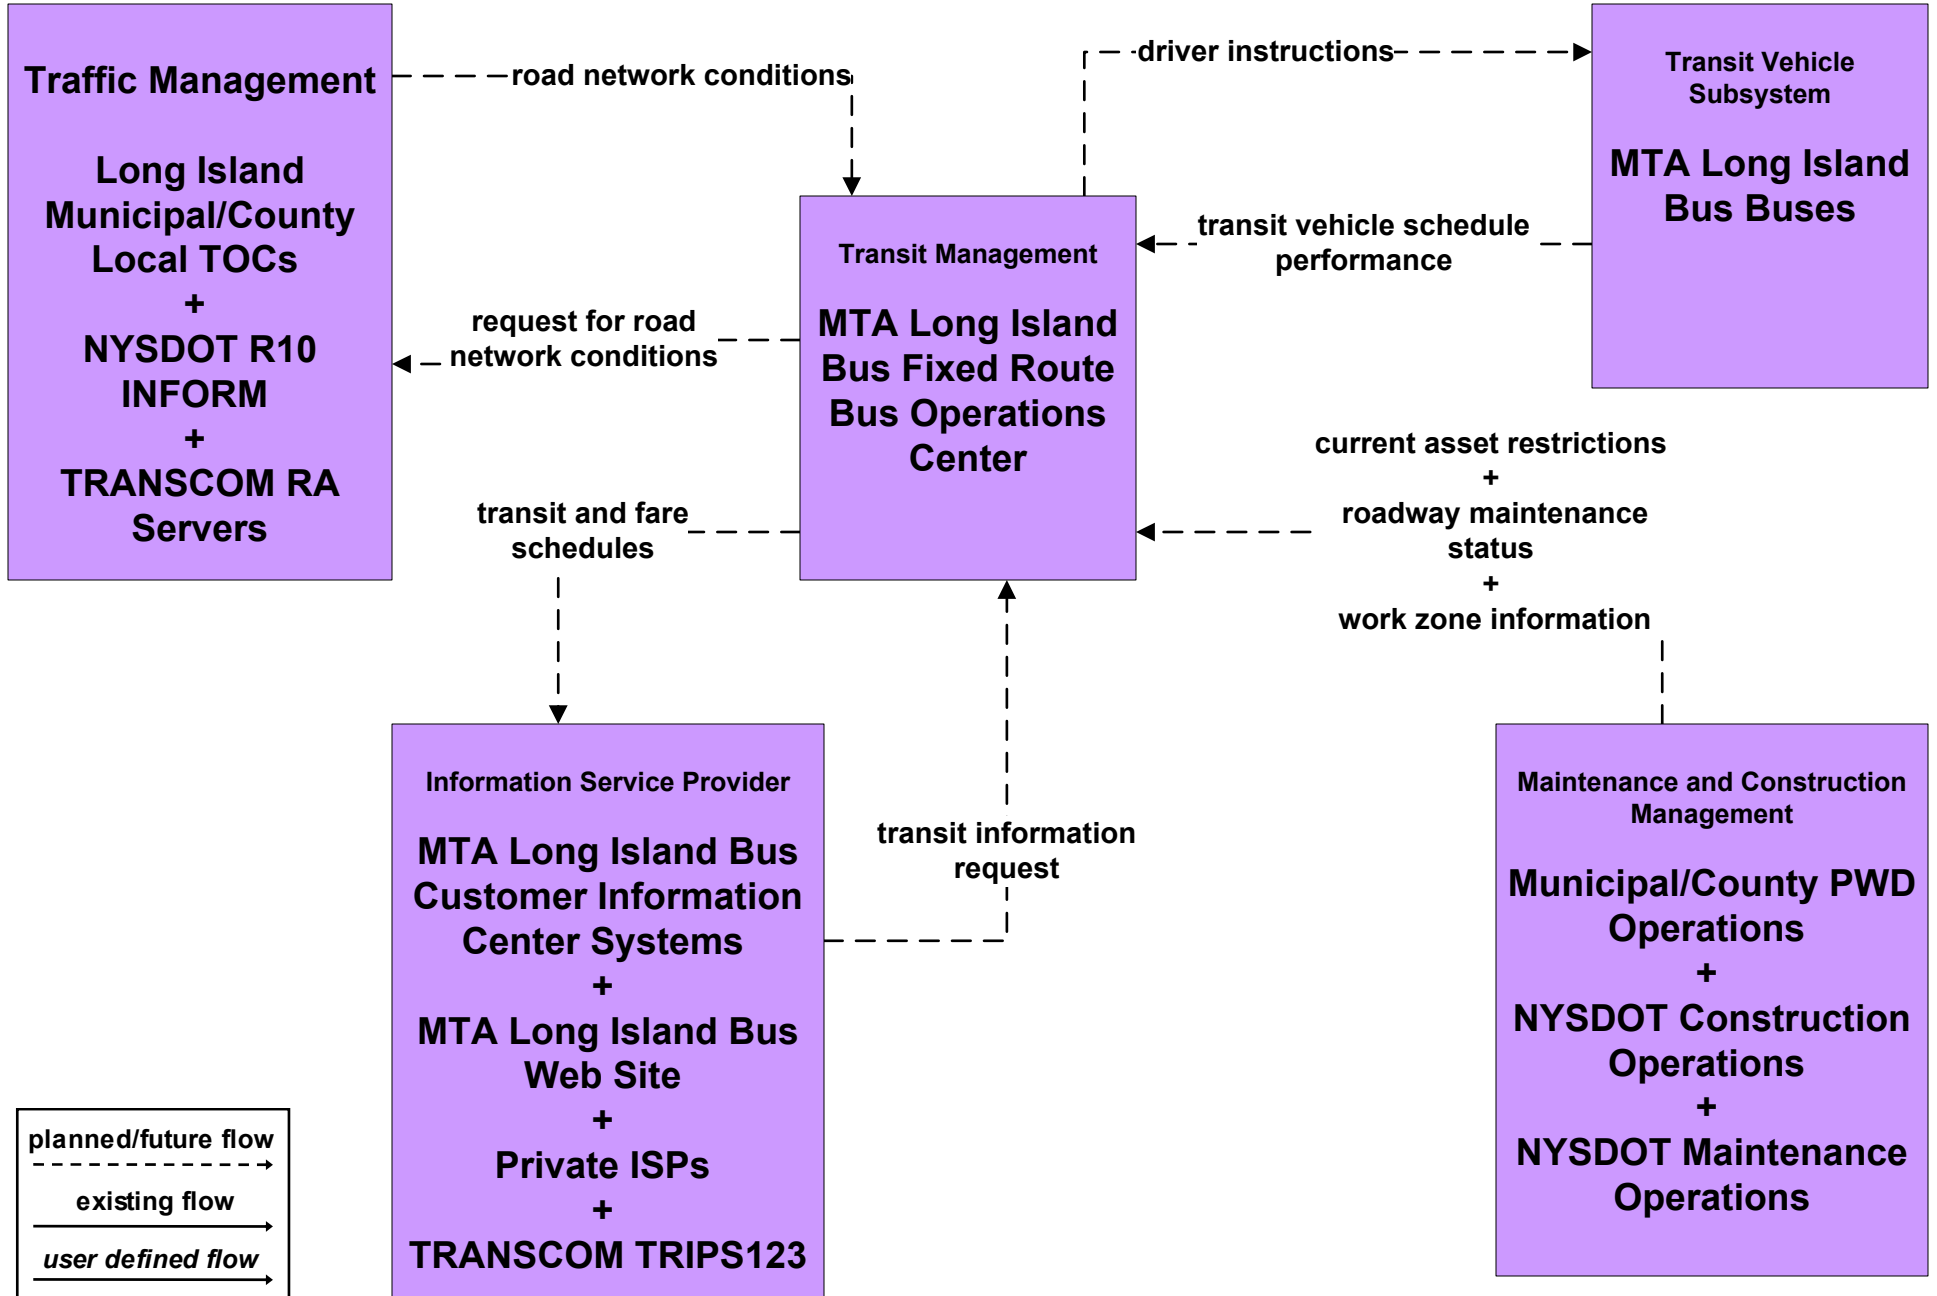

APTS1 - Transit Vehicle Tracking NYCDOT Franchise Buses

APTS2 - Transit Fixed-Route Operations MTA Long Island Bus

APTS2 - Transit Fixed-Route Operations MTA NYC Transit Bus (1 of 2)

APTS2 - Transit Fixed-Route Operations MTA NYC Transit Subway (1 of 2)

APTS2 - Transit Fixed-Route Operations MTA NYCT Staten Island Railway

APTS2 - Transit Fixed-Route Operations MTA Long Island Rail Road

APTS2 - Transit Fixed-Route Operations MTA Metro North Railroad

APTS2 - Transit Fixed-Route Operations NYCDOT Franchise Buses

APTS2 - Transit Fixed-Route Operations Mid Hudson South Operators Systems

APTS2 - Transit Fixed-Route Operations Long Island Transit Operators Systems

APTS2 - Transit Fixed-Route Operations Westchester County Bee Line