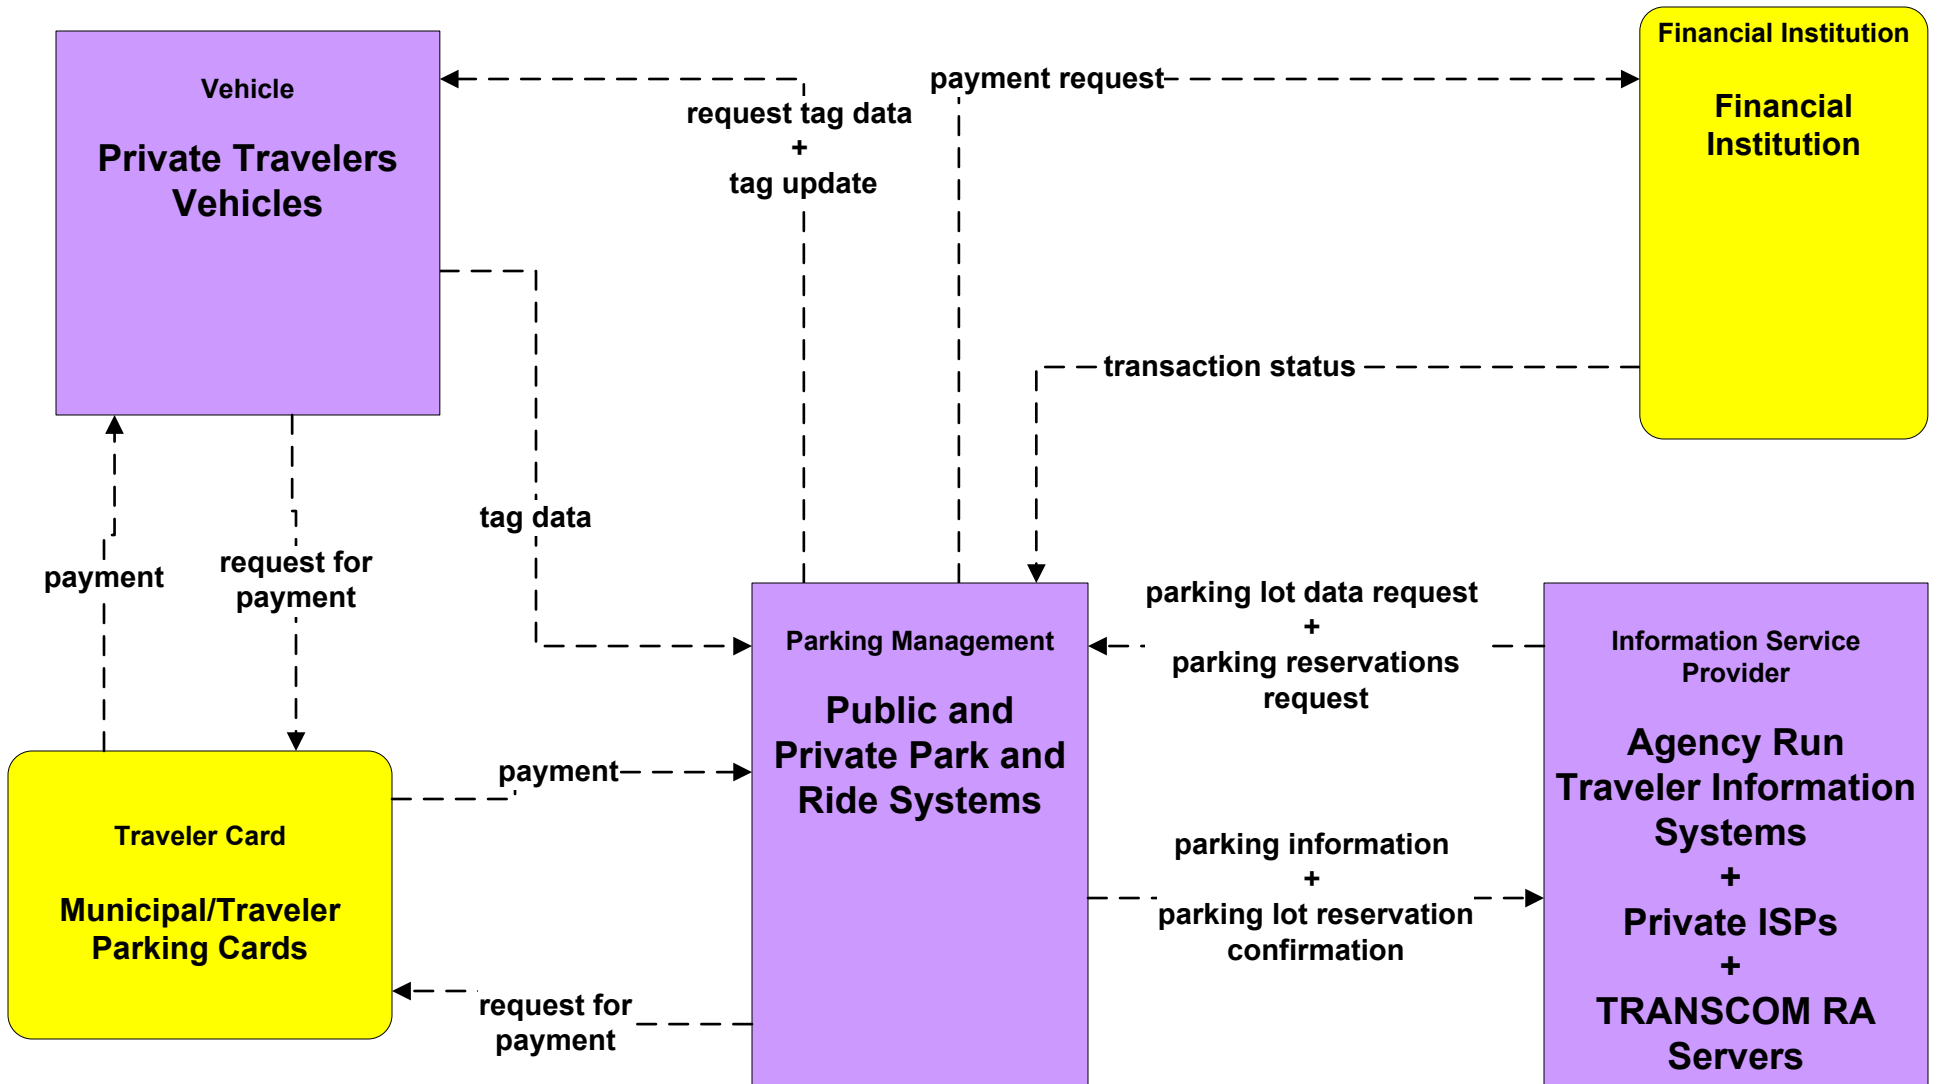

ATMS16 - Parking Facility Management E-ZPass Plus Parking Systems

*Agencies may include
PANYNJ
TBTA
NYCDOT*

ATMS16 - Parking Facility Management Public and Private Park and Ride

**ATMS16 - Parking Facility Management
MTA Metro North Parking Facilities**