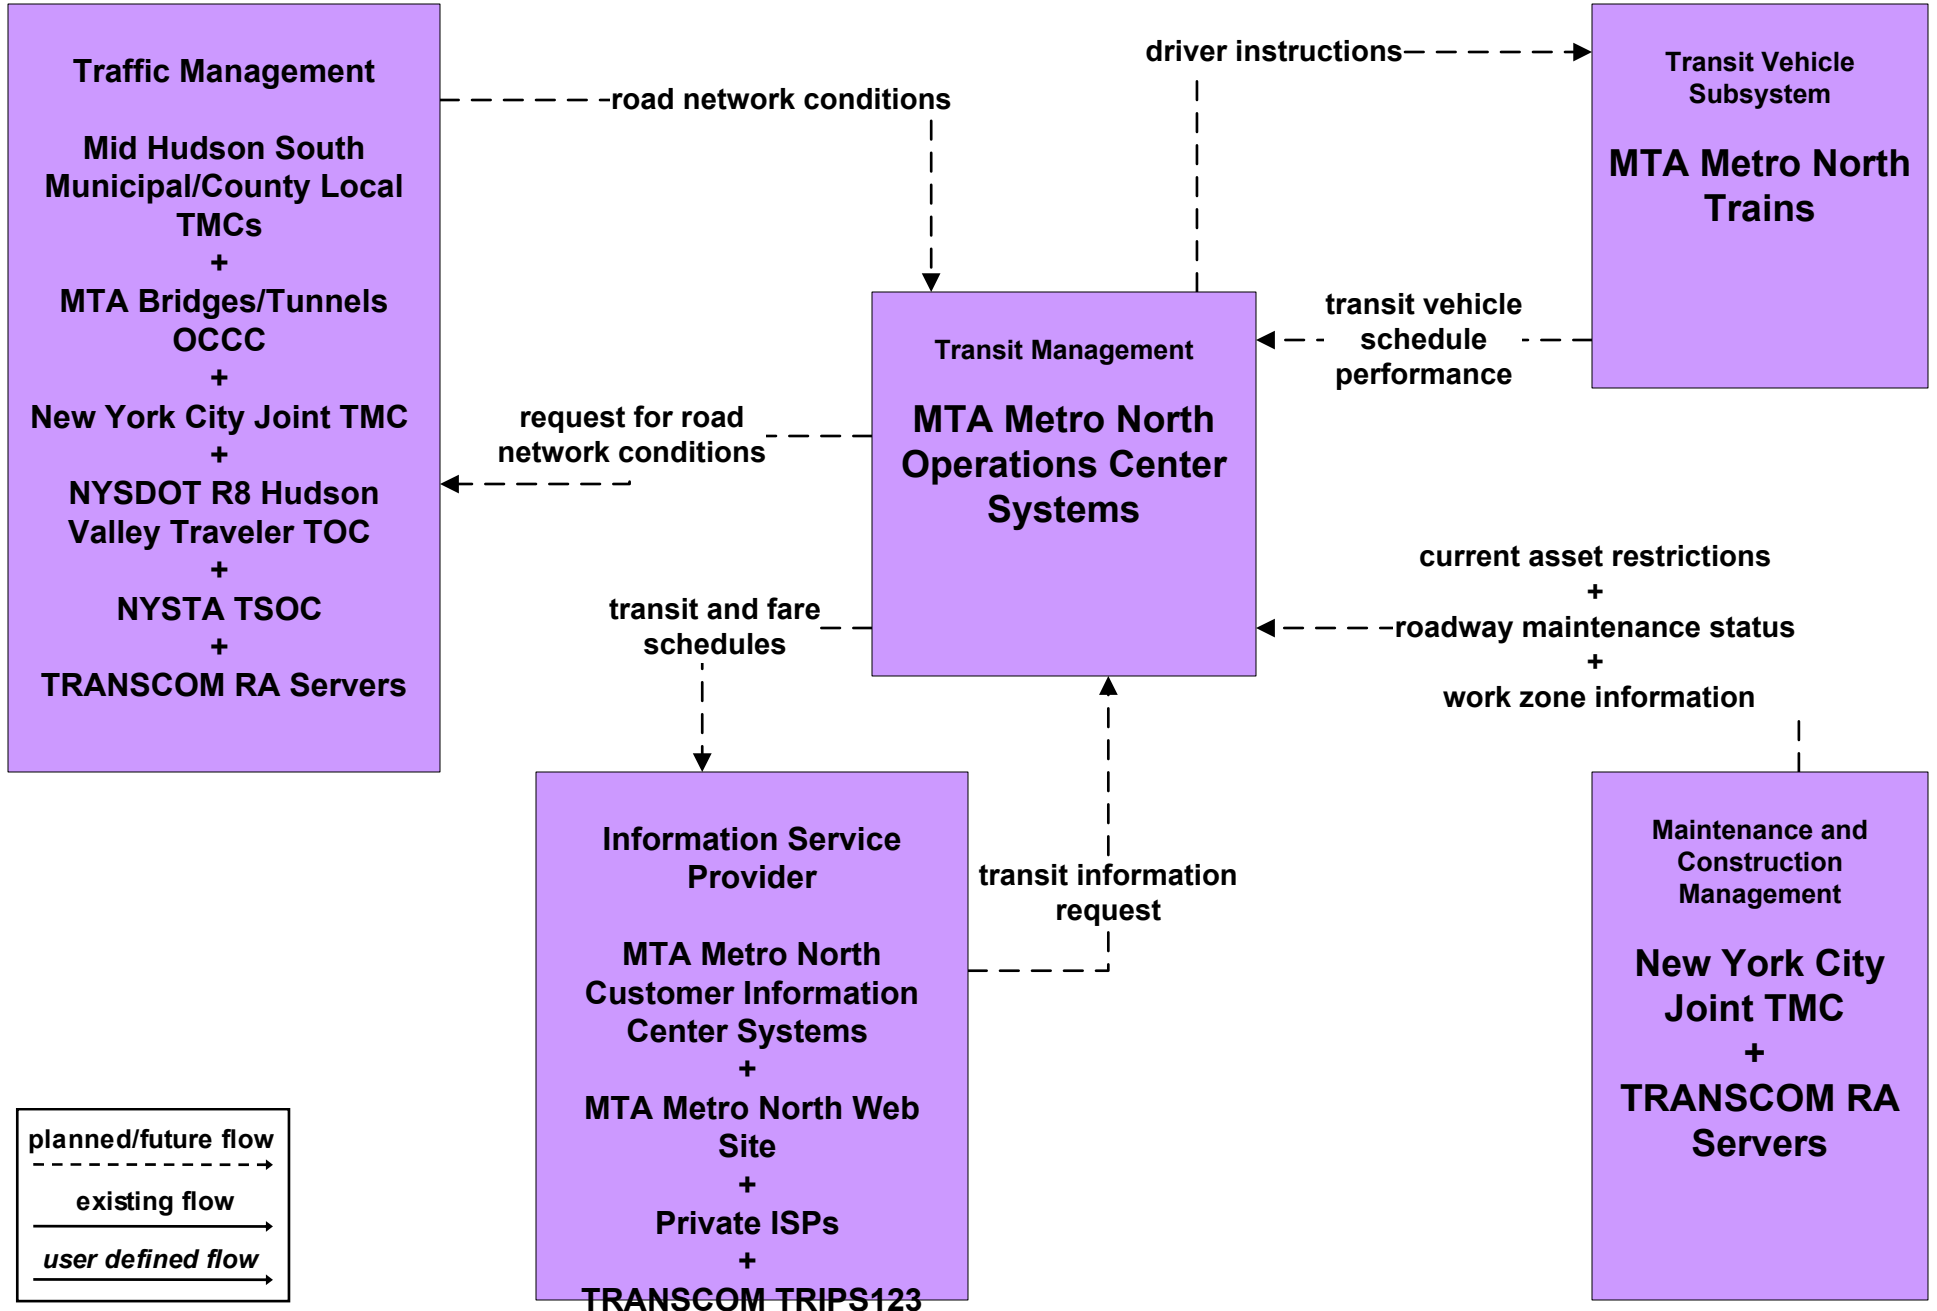

APTS1 - Transit Vehicle Tracking NYCDOT Franchise Buses

APTS2 - Transit Fixed-Route Operations MTA Long Island Bus

APTS2 - Transit Fixed-Route Operations MTA NYC Transit Bus (1 of 2)

APTS2 - Transit Fixed-Route Operations MTA NYC Transit Subway (1 of 2)

APTS2 - Transit Fixed-Route Operations MTA NYCT Staten Island Railway

APTS2 - Transit Fixed-Route Operations MTA Long Island Rail Road

APTS2 - Transit Fixed-Route Operations MTA Metro North Railroad

APTS2 - Transit Fixed-Route Operations NYCDOT Franchise Buses

APTS2 - Transit Fixed-Route Operations Mid Hudson South Operators Systems

APTS2 - Transit Fixed-Route Operations Long Island Transit Operators Systems

APTS2 - Transit Fixed-Route Operations Westchester County Bee Line

ATMS20 - Drawbridge Management MTA Long Island Railroad

ATMS20 - Drawbridge Management MTA Bridges and Tunnels

ATMS20 - Drawbridge Management MTA Metro North Railroad

ATMS20 - Drawbridge Management NYC DOT