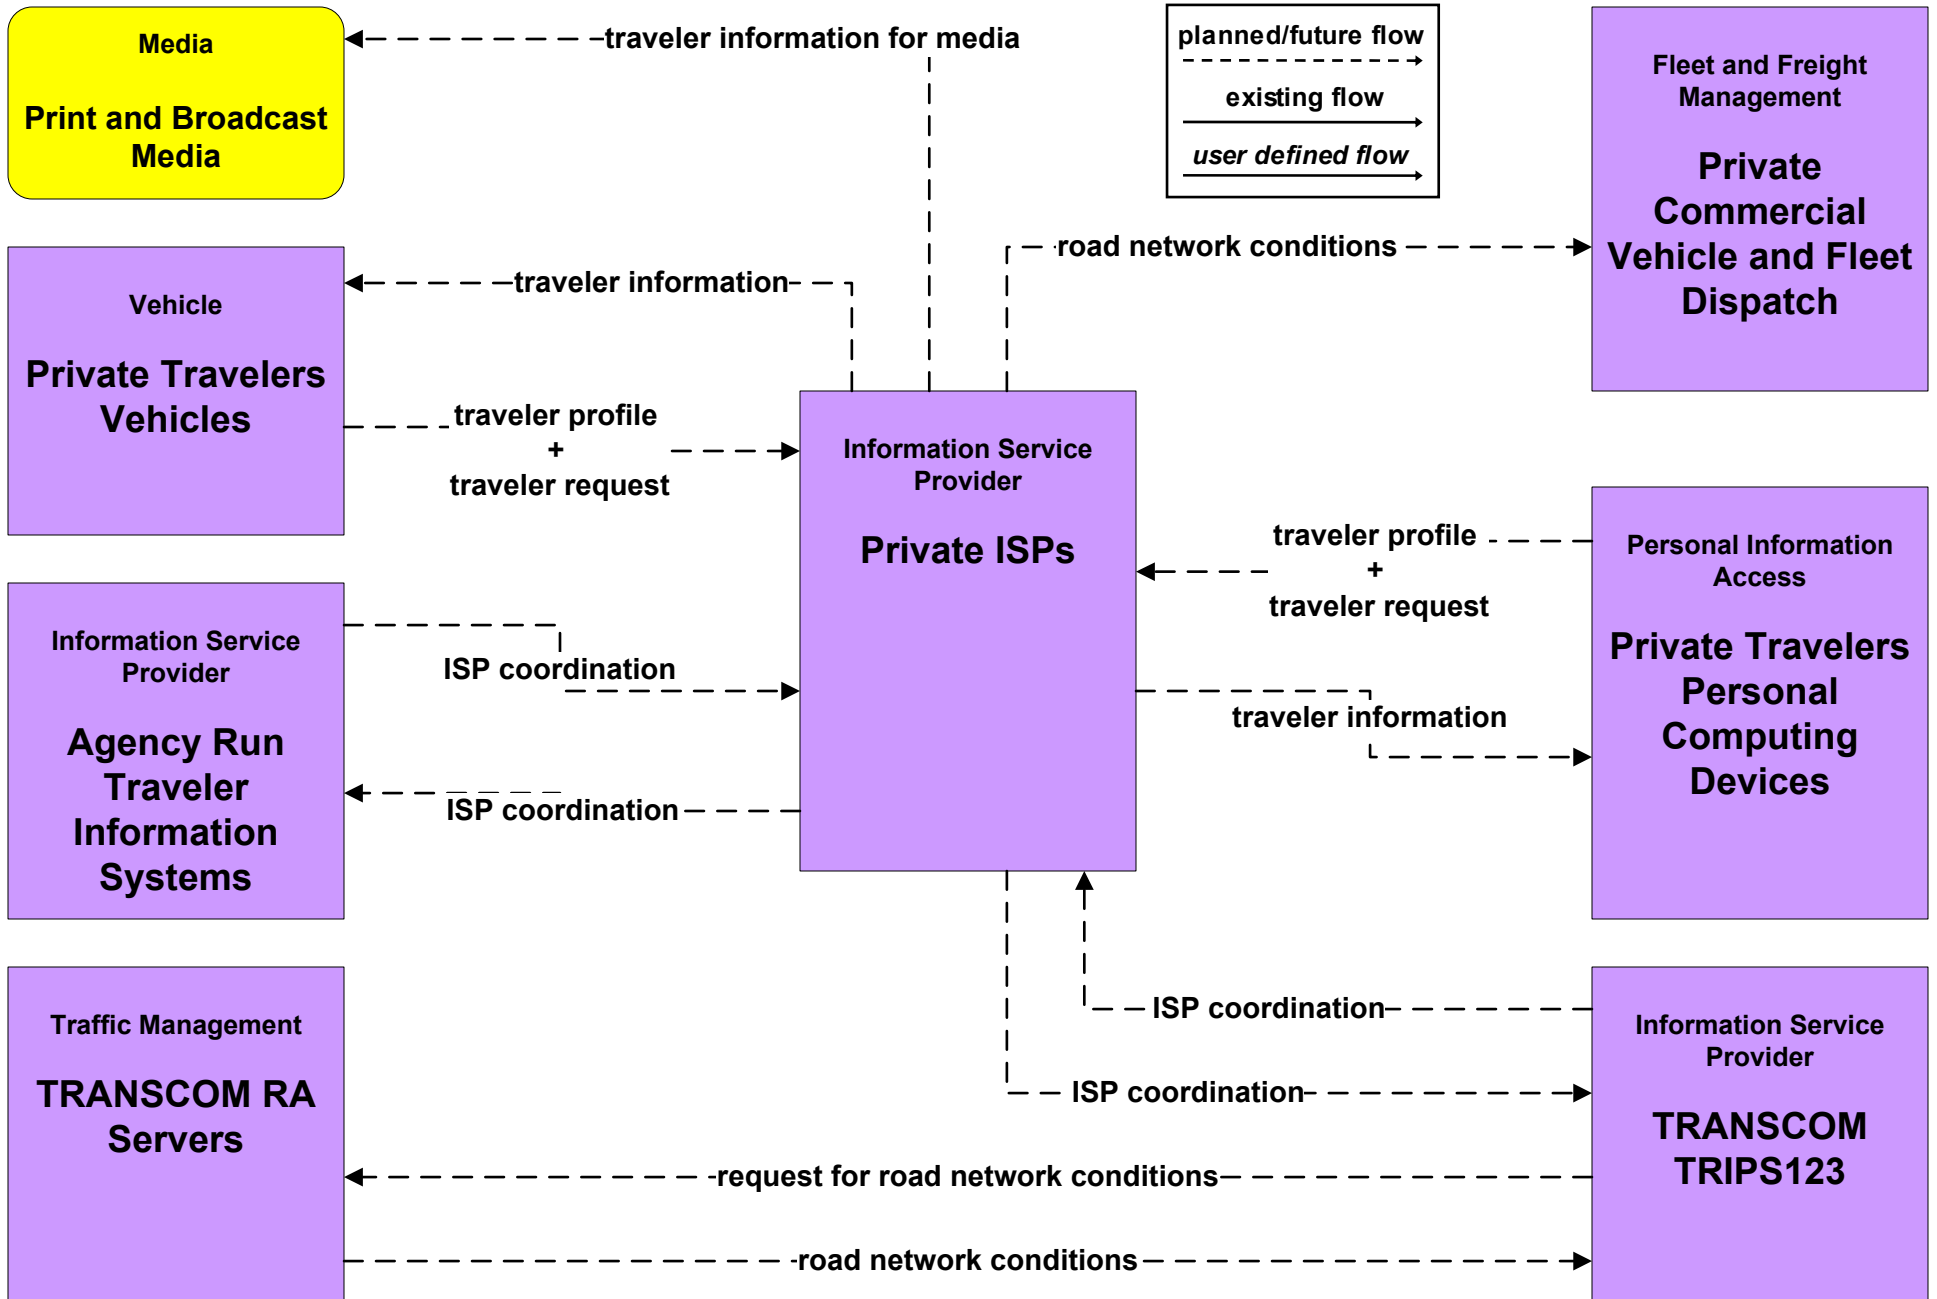

ATIS2 - Interactive Traveler Information MTA Traveler Information Systems

ATIS2 - Interactive Traveler Information

MTA Bridges and Tunnels Traveler Information Systems (FUTURE)

ATIS2 - Interactive Traveler Information NYCDOT Traveler Information Systems

*Agency Run Traveler Information Systems include
Interactive Voice Response Telephone*

ATIS2 - Interactive Traveler Information

Long Island / Mid Hudson South Transit Operators Traveler Information Systems

ATIS2 - Interactive Traveler Information Westchester County Bee Line Traveler Information Systems

ATIS2 - Interactive Traveler Information NYSDOT Traveler Information Systems

ATIS2 - Broadcast Traveler Information Private ISPs