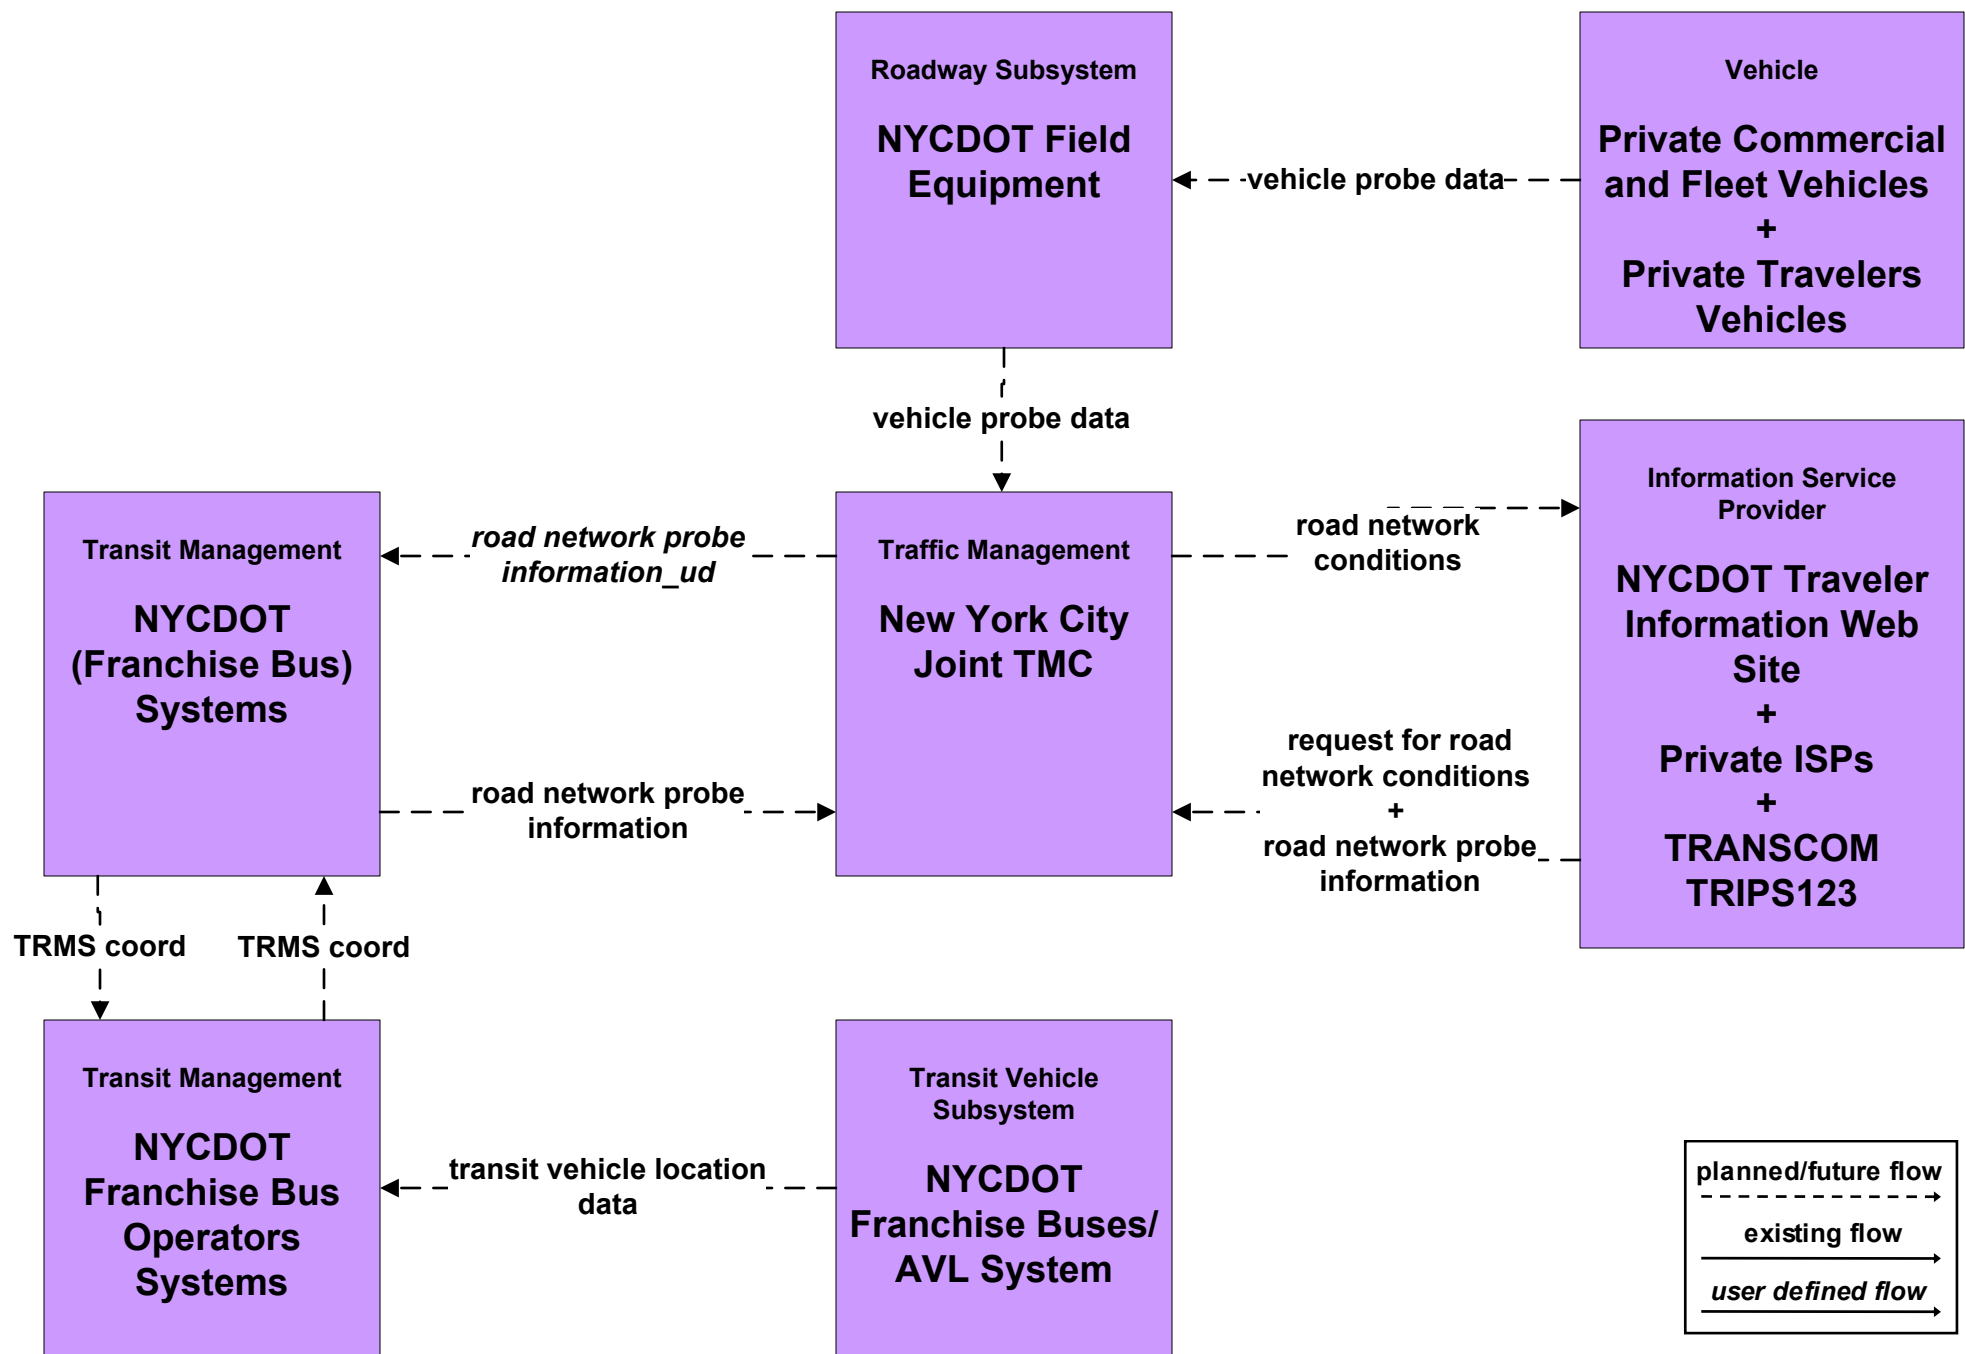

ATIS2 - Interactive Traveler Information MTA Traveler Information Systems

ATIS2 - Interactive Traveler Information

MTA Bridges and Tunnels Traveler Information Systems (FUTURE)

ATIS2 - Interactive Traveler Information NYCDOT Traveler Information Systems

*Agency Run Traveler Information Systems include
Interactive Voice Response Telephone*

ATIS2 - Interactive Traveler Information

Long Island / Mid Hudson South Transit Operators Traveler Information Systems

ATIS2 - Interactive Traveler Information Westchester County Bee Line Traveler Information Systems

ATIS2 - Interactive Traveler Information NYSDOT Traveler Information Systems

ATIS2 - Broadcast Traveler Information Private ISPs

ATMS01 - Network Surveillance New York City Joint TMC

**ATMS02 - Probe Surveillance
New York City Joint TMC**

ATMS06 - Traffic Information Dissemination New York City Joint TMC

ATMS06 - Traffic Information Dissemination MTA Bridges and Tunnels