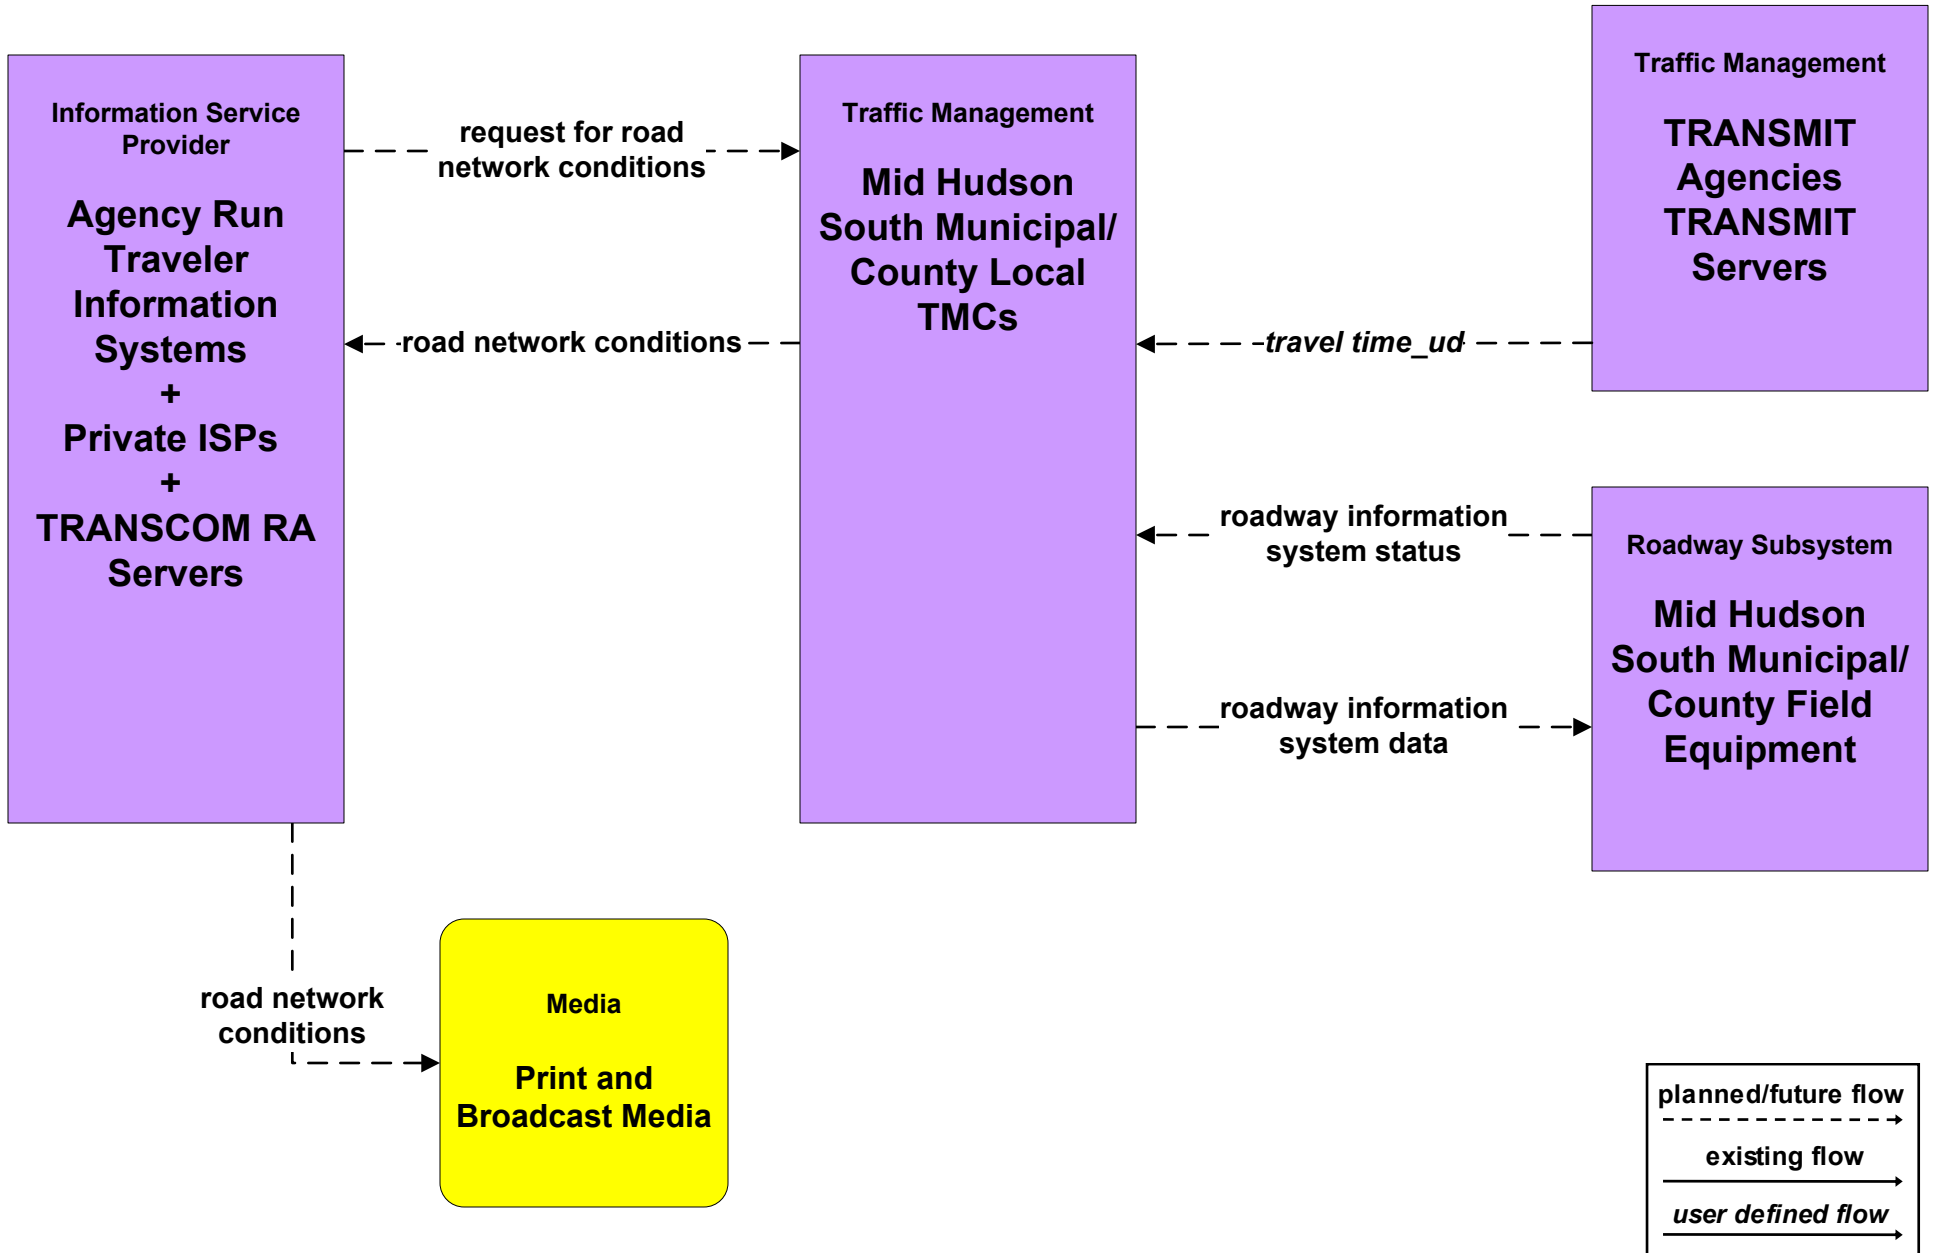

**ATMS06 - Traffic Information Dissemination
Mid Hudson South Municipal/County TMCs**