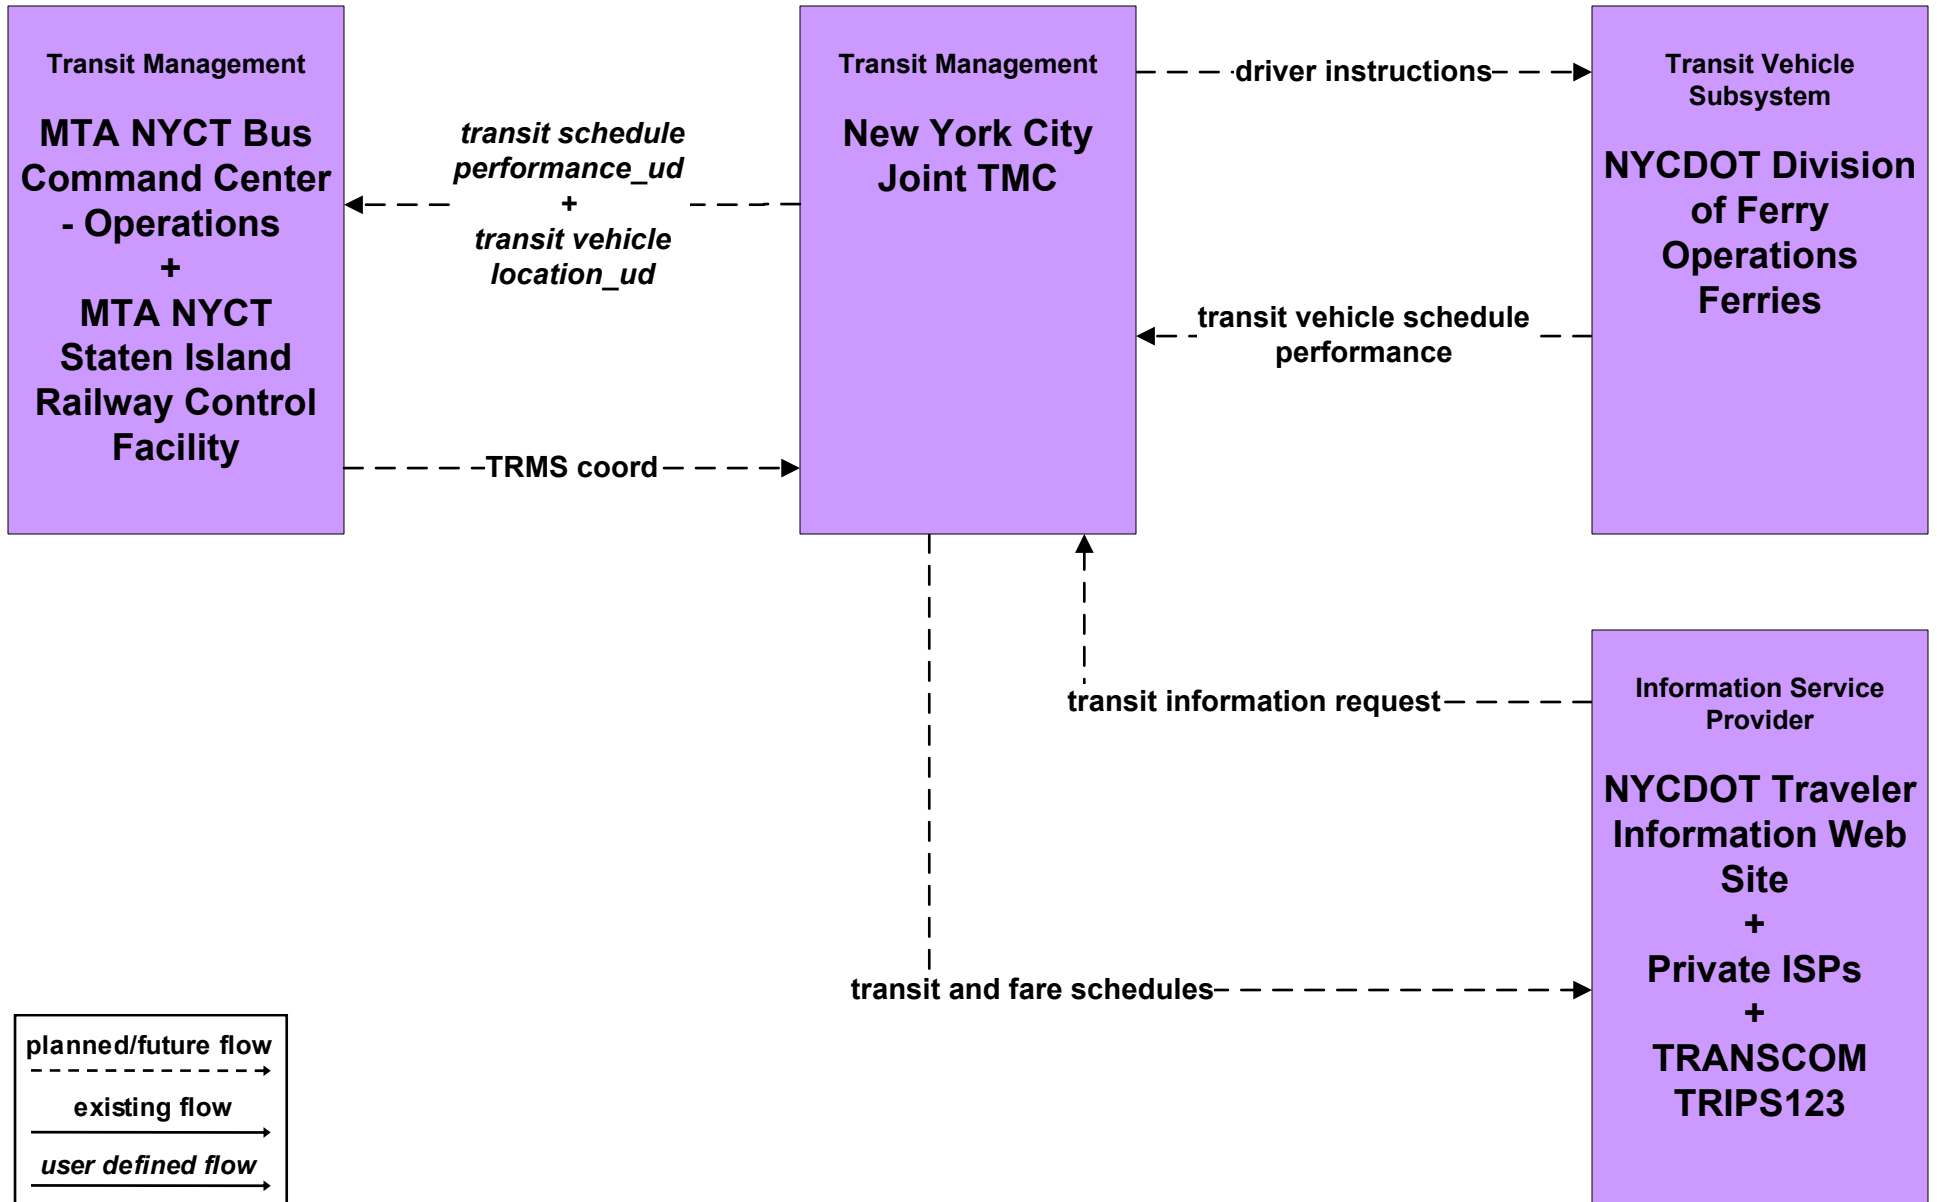

APTS2 - Transit Fixed-Route Operations MTA NYCT Staten Island Railway

APTS2 - Transit Fixed-Route Operations MTA Long Island Rail Road

APTS2 - Transit Fixed-Route Operations MTA Metro North Railroad

APTS2 - Transit Fixed-Route Operations NYCDOT Franchise Buses

APTS2 - Transit Fixed-Route Operations Mid Hudson South Operators Systems

APTS2 - Transit Fixed-Route Operations Long Island Transit Operators Systems

APTS2 - Transit Fixed-Route Operations Westchester County Bee Line

**APTS2 - Transit Fixed-Route Operations
NYCDOT Division of Ferry Operations**

APTS8 - Transit Traveler Information MTA Long Island Bus

Information to ISPs are filtered by Public Affairs Office for ALL MTA agencies.