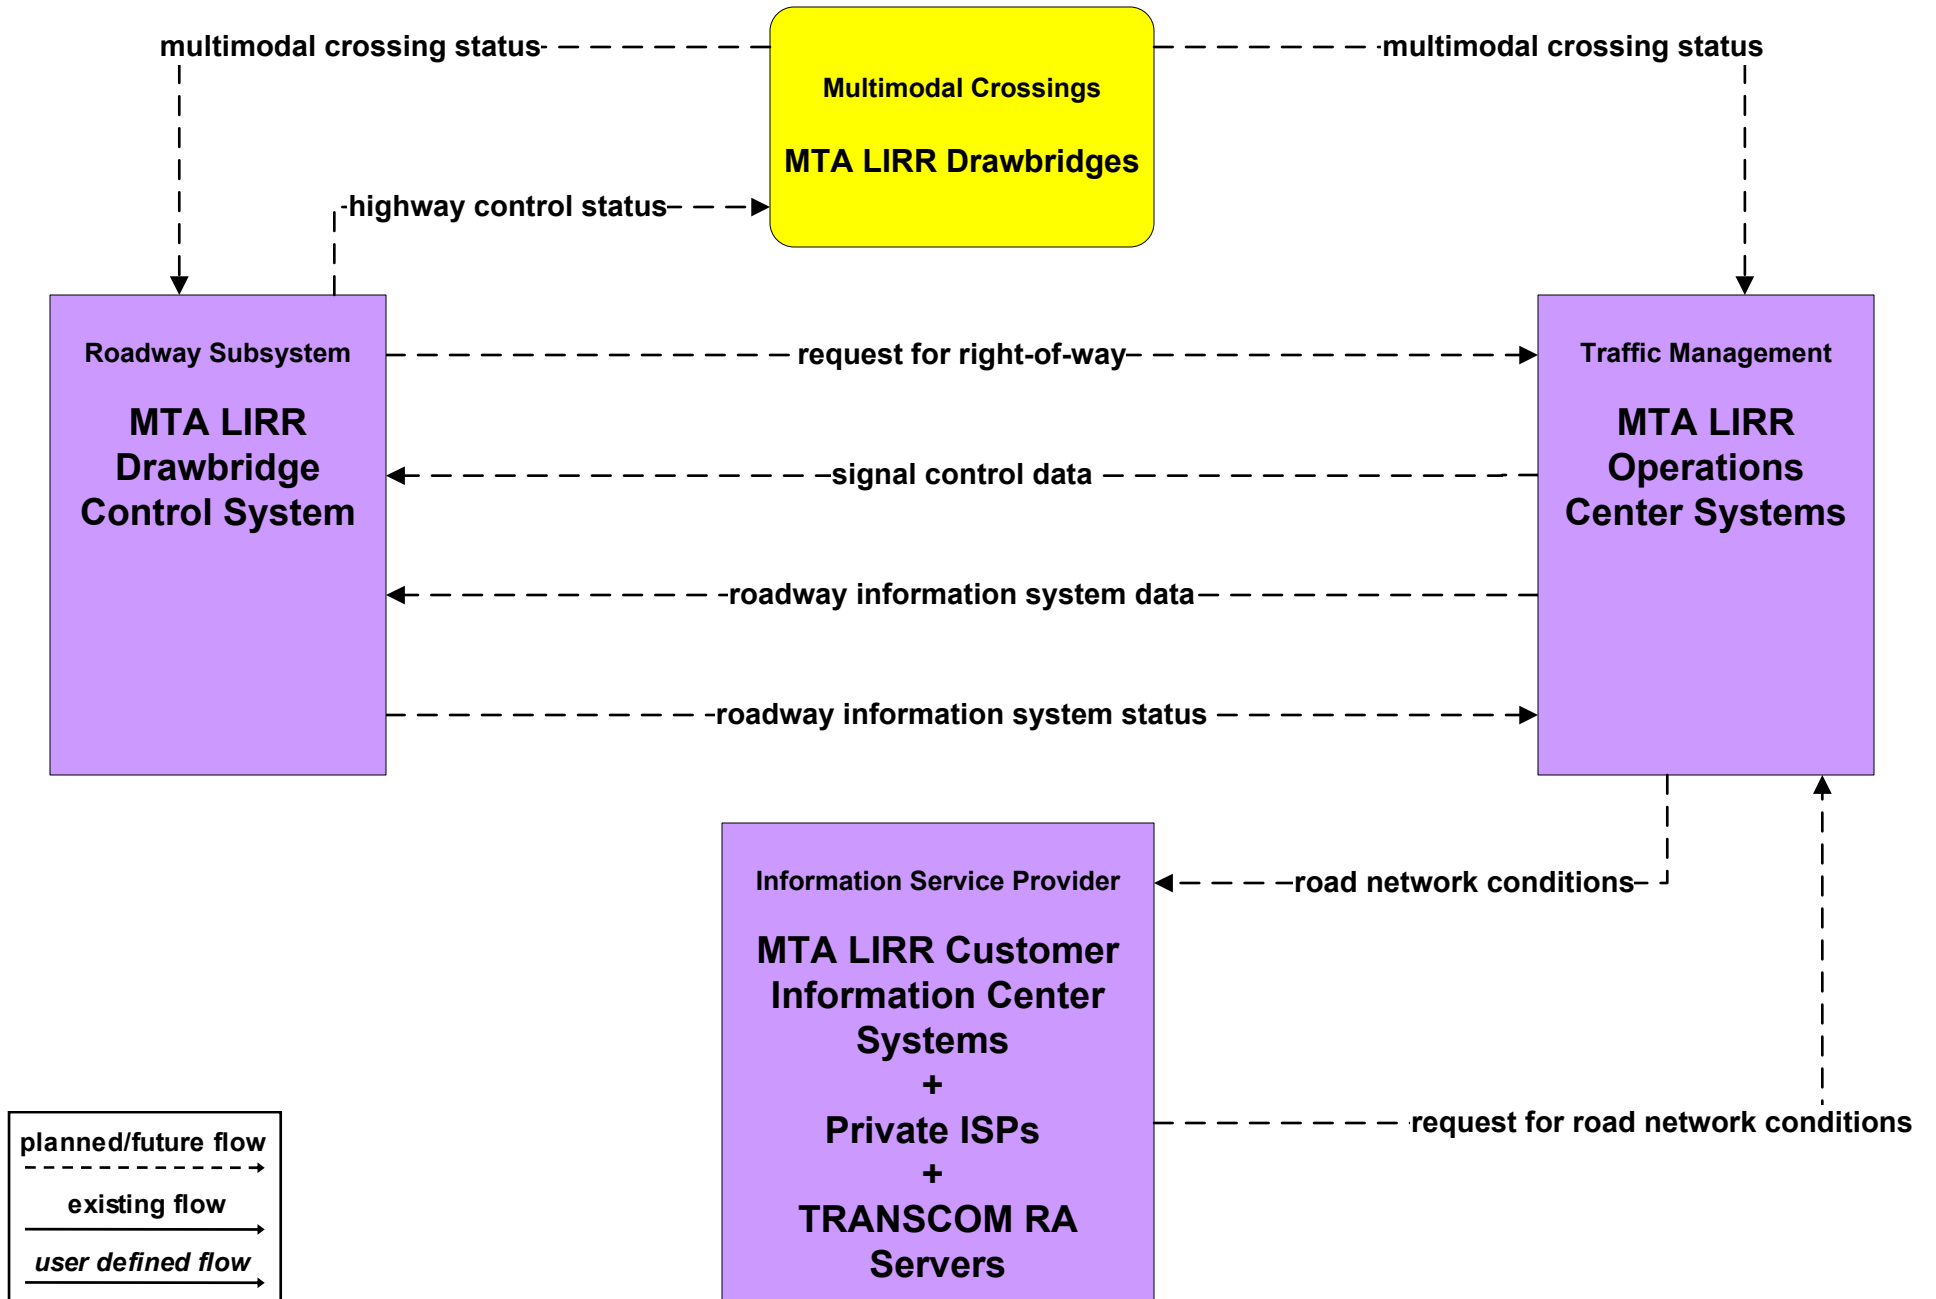

ATIS2 - Interactive Traveler Information MTA Traveler Information Systems

ATIS2 - Interactive Traveler Information

MTA Bridges and Tunnels Traveler Information Systems (FUTURE)

ATIS2 - Interactive Traveler Information NYCDOT Traveler Information Systems

ATMS01 - Network Surveillance New York City Joint TMC

**ATMS02 - Probe Surveillance
New York City Joint TMC**

ATMS06 - Traffic Information Dissemination New York City Joint TMC

ATMS06 - Traffic Information Dissemination MTA Bridges and Tunnels

ATMS16 - Parking Facility Management E-ZPass Plus Parking Systems

*Agencies may include
PANYNJ
TBTA
NYCDOT*

ATMS16 - Parking Facility Management Public and Private Park and Ride

**ATMS16 - Parking Facility Management
MTA Metro North Parking Facilities**

ATMS20 - Drawbridge Management MTA Long Island Railroad

ATMS20 - Drawbridge Management MTA Bridges and Tunnels

ATMS20 - Drawbridge Management MTA Metro North Railroad

ATMS20 - Drawbridge Management NYC DOT