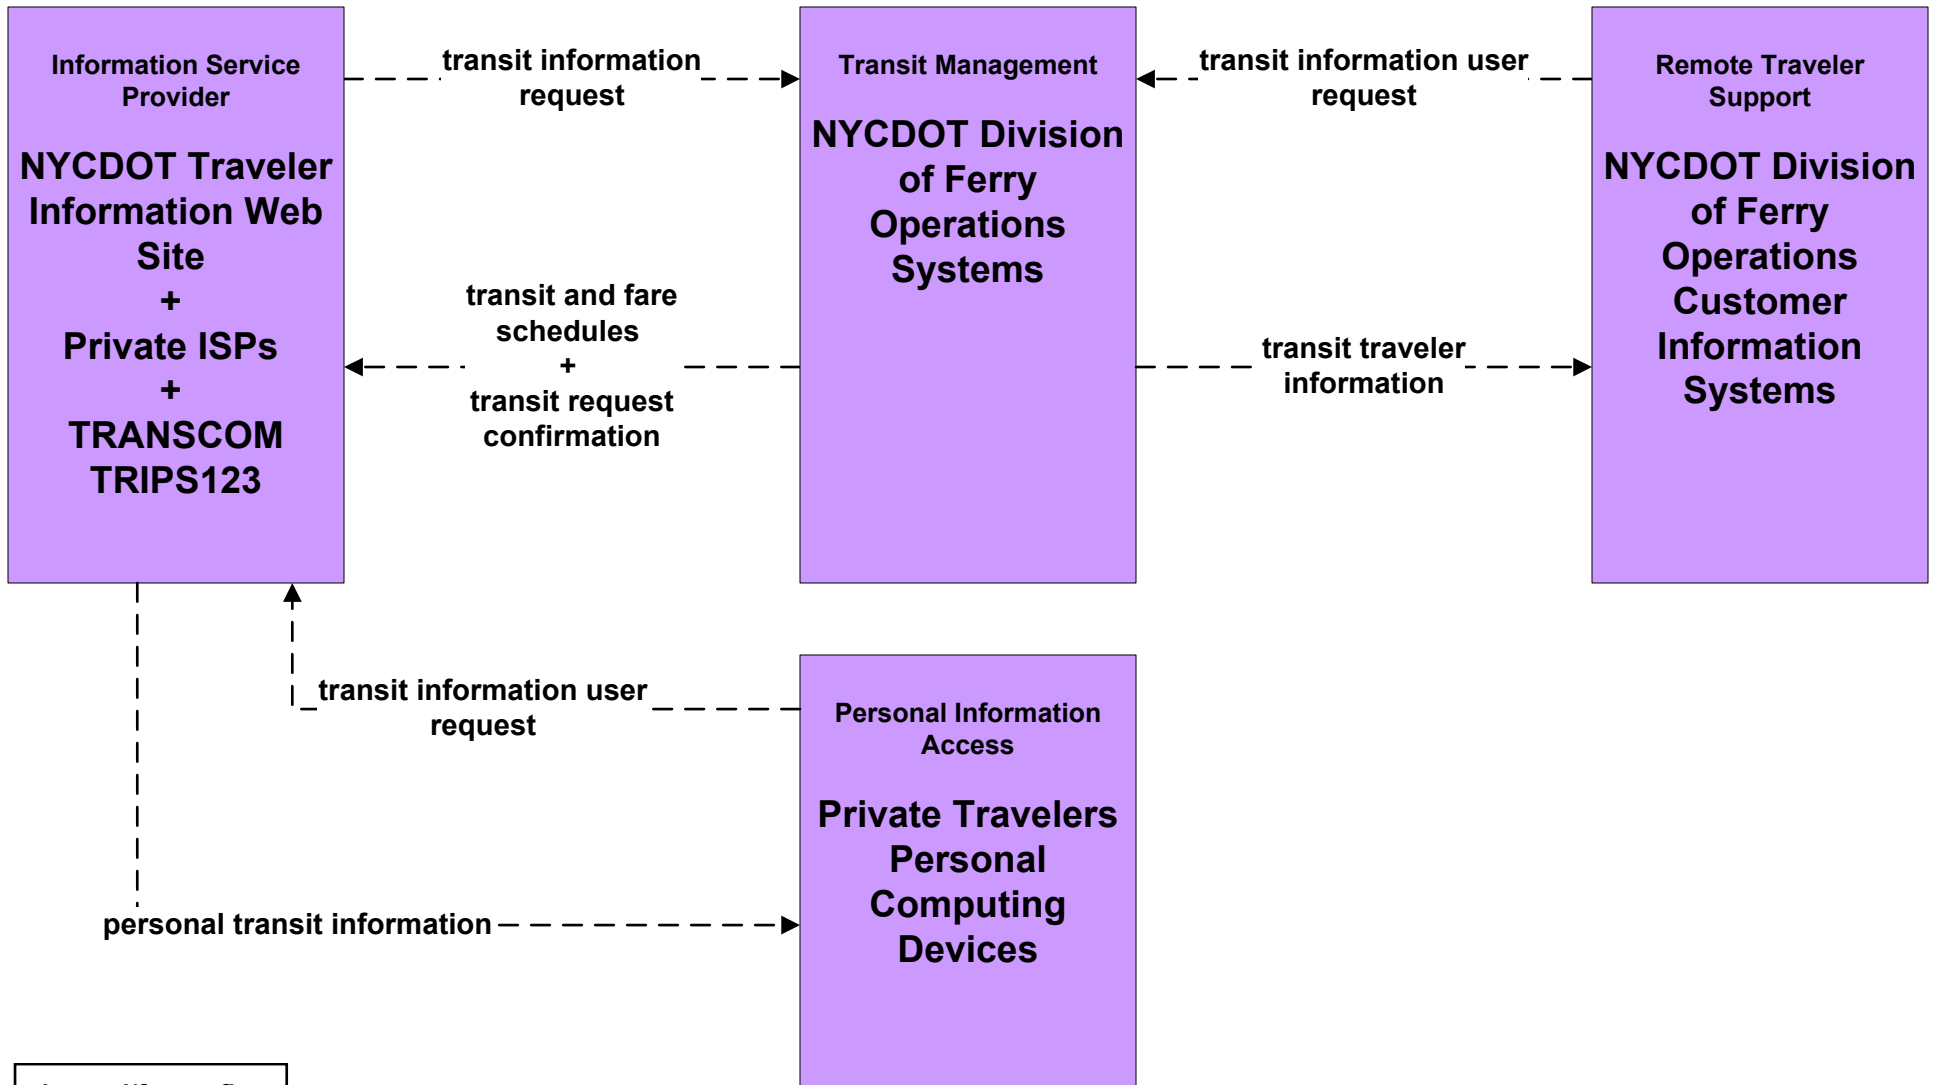

APTS8 - Transit Traveler Information NYCDOT Ferries and Licensed Ferries