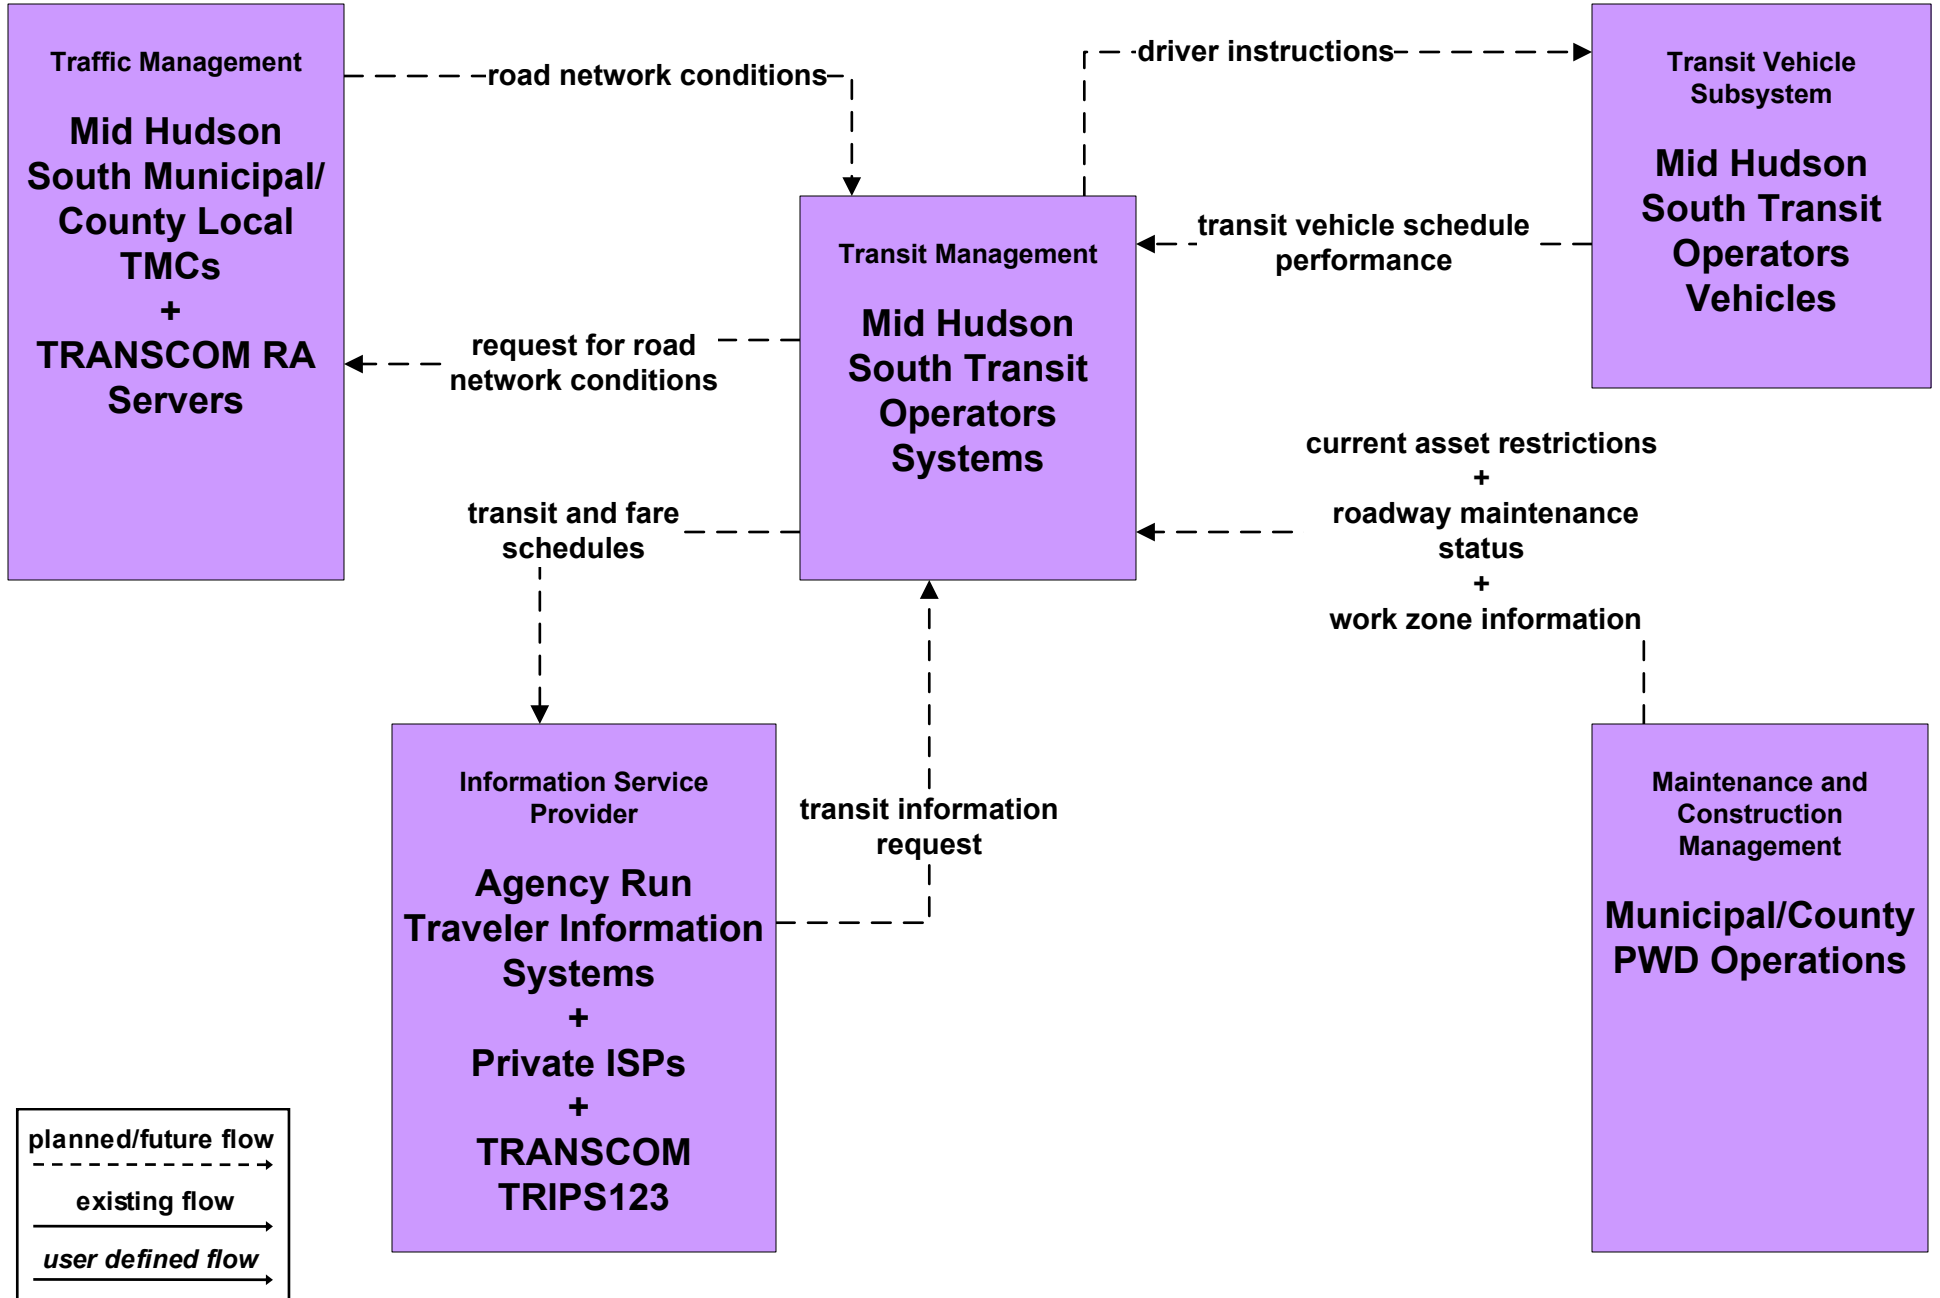

APTS1 - Transit Vehicle Tracking NYCDOT Franchise Buses

APTS2 - Transit Fixed-Route Operations MTA Long Island Bus

APTS2 - Transit Fixed-Route Operations MTA NYC Transit Bus (1 of 2)

APTS2 - Transit Fixed-Route Operations MTA NYC Transit Subway (1 of 2)

APTS2 - Transit Fixed-Route Operations MTA NYCT Staten Island Railway

APTS2 - Transit Fixed-Route Operations MTA Long Island Rail Road

APTS2 - Transit Fixed-Route Operations MTA Metro North Railroad

APTS2 - Transit Fixed-Route Operations NYCDOT Franchise Buses

APTS2 - Transit Fixed-Route Operations Mid Hudson South Operators Systems

APTS2 - Transit Fixed-Route Operations Long Island Transit Operators Systems

APTS2 - Transit Fixed-Route Operations Westchester County Bee Line

ATMS20 - Drawbridge Management MTA Long Island Railroad

ATMS20 - Drawbridge Management MTA Bridges and Tunnels

ATMS20 - Drawbridge Management MTA Metro North Railroad

ATMS20 - Drawbridge Management NYC DOT