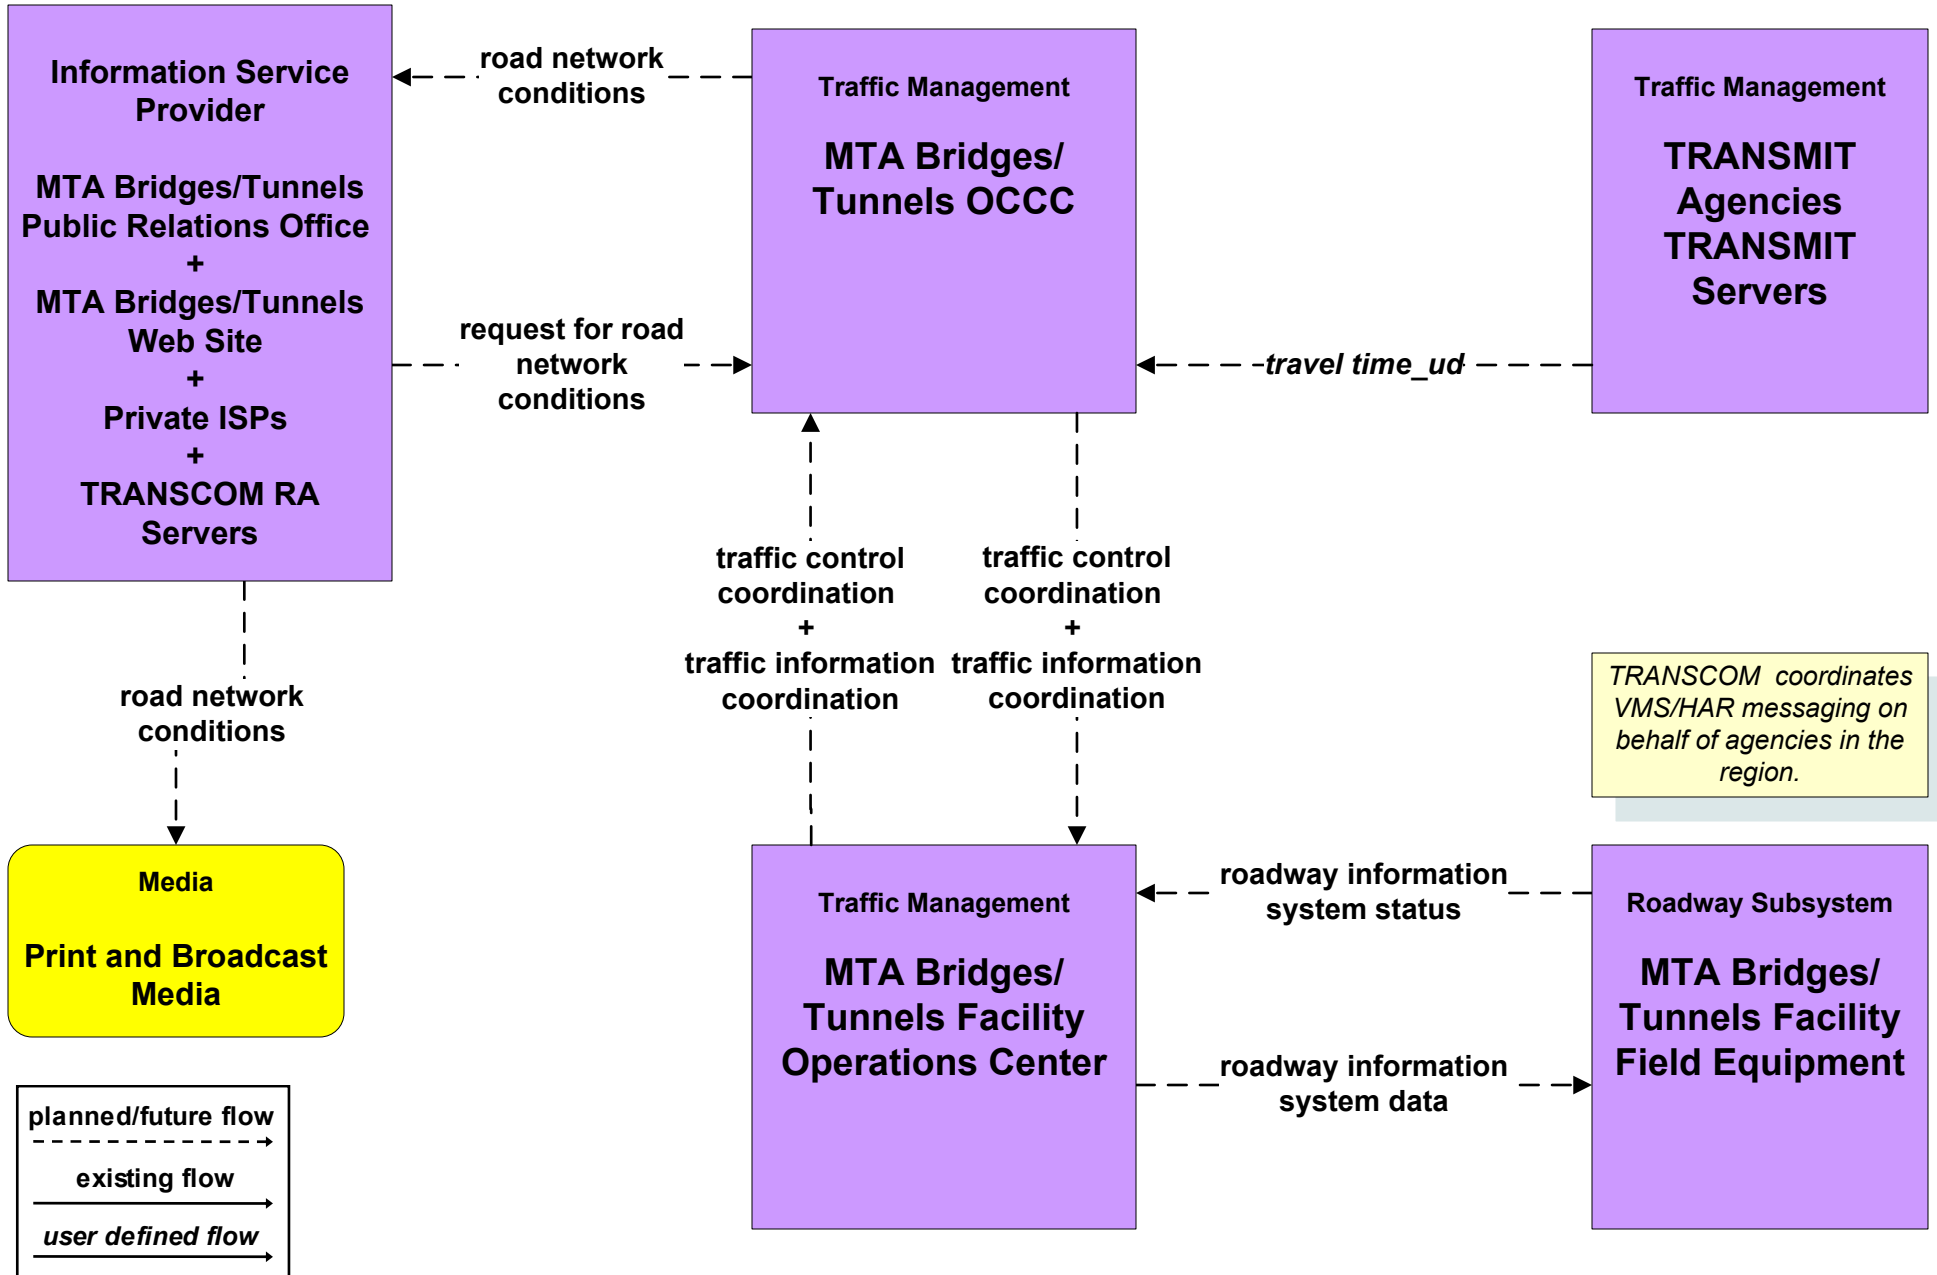

ATIS2 - Interactive Traveler Information MTA Traveler Information Systems

ATIS2 - Interactive Traveler Information

MTA Bridges and Tunnels Traveler Information Systems (FUTURE)

ATIS2 - Interactive Traveler Information NYCDOT Traveler Information Systems

ATIS2 - Interactive Traveler Information Westchester County Bee Line Traveler Information Systems

ATIS2 - Interactive Traveler Information NYSDOT Traveler Information Systems

ATIS2 - Broadcast Traveler Information Private ISPs

ATMS01 - Network Surveillance New York City Joint TMC

**ATMS02 - Probe Surveillance
New York City Joint TMC**

ATMS06 - Traffic Information Dissemination New York City Joint TMC

ATMS06 - Traffic Information Dissemination MTA Bridges and Tunnels

ATMS20 - Drawbridge Management MTA Long Island Railroad

ATMS20 - Drawbridge Management MTA Bridges and Tunnels

ATMS20 - Drawbridge Management MTA Metro North Railroad

ATMS20 - Drawbridge Management NYC DOT