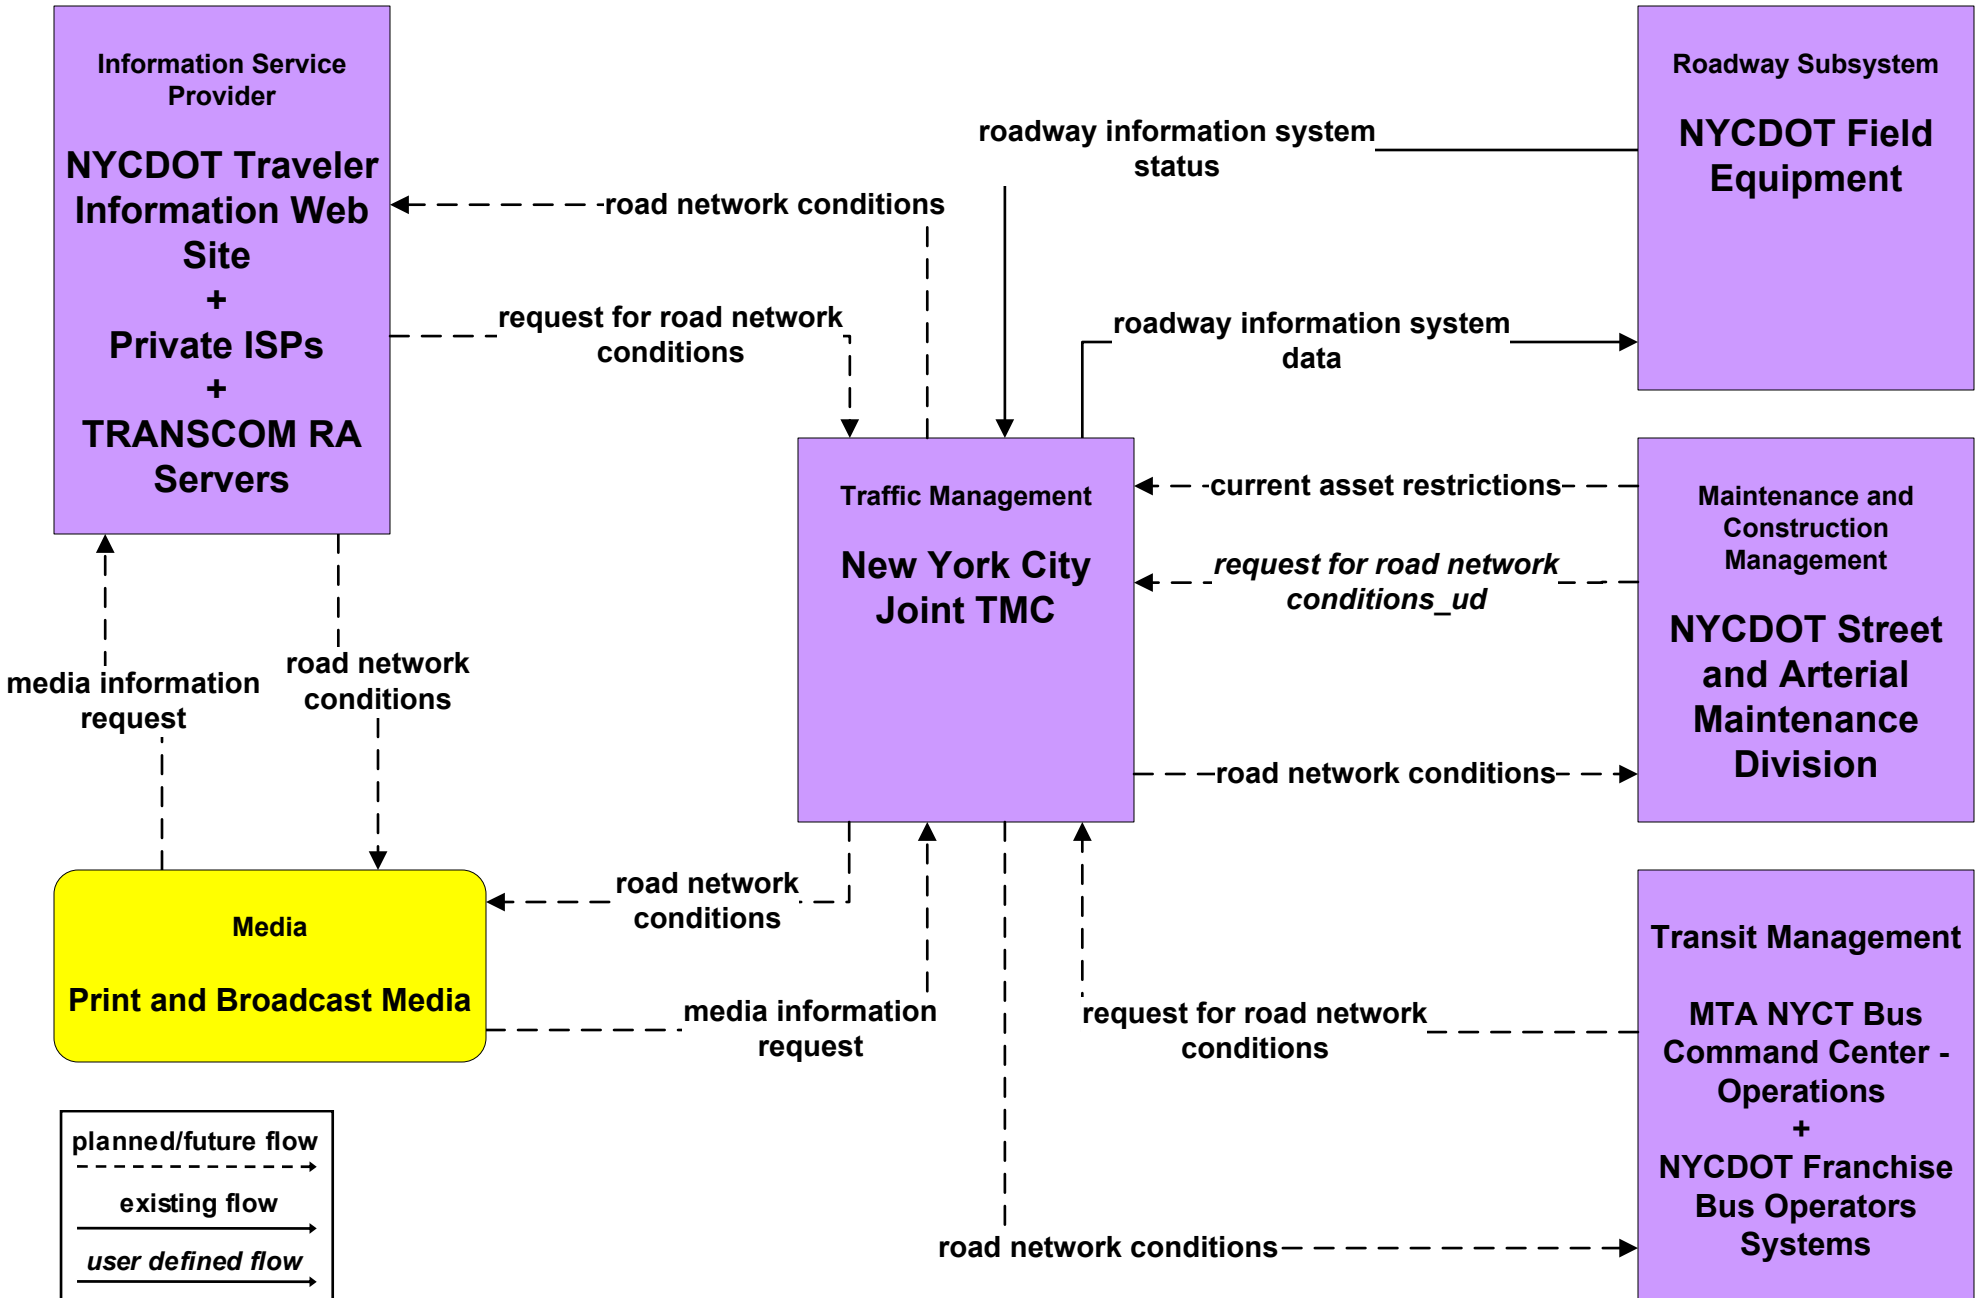

ATIS2 - Interactive Traveler Information MTA Traveler Information Systems

ATIS2 - Interactive Traveler Information

MTA Bridges and Tunnels Traveler Information Systems (FUTURE)

ATIS2 - Interactive Traveler Information NYCDOT Traveler Information Systems

*Agency Run Traveler Information Systems include
Interactive Voice Response Telephone*

ATIS2 - Interactive Traveler Information

Long Island / Mid Hudson South Transit Operators Traveler Information Systems

ATIS2 - Interactive Traveler Information Westchester County Bee Line Traveler Information Systems

ATIS2 - Interactive Traveler Information NYSDOT Traveler Information Systems

ATIS2 - Broadcast Traveler Information Private ISPs

ATMS01 - Network Surveillance New York City Joint TMC

**ATMS02 - Probe Surveillance
New York City Joint TMC**

ATMS06 - Traffic Information Dissemination New York City Joint TMC

ATMS06 - Traffic Information Dissemination MTA Bridges and Tunnels