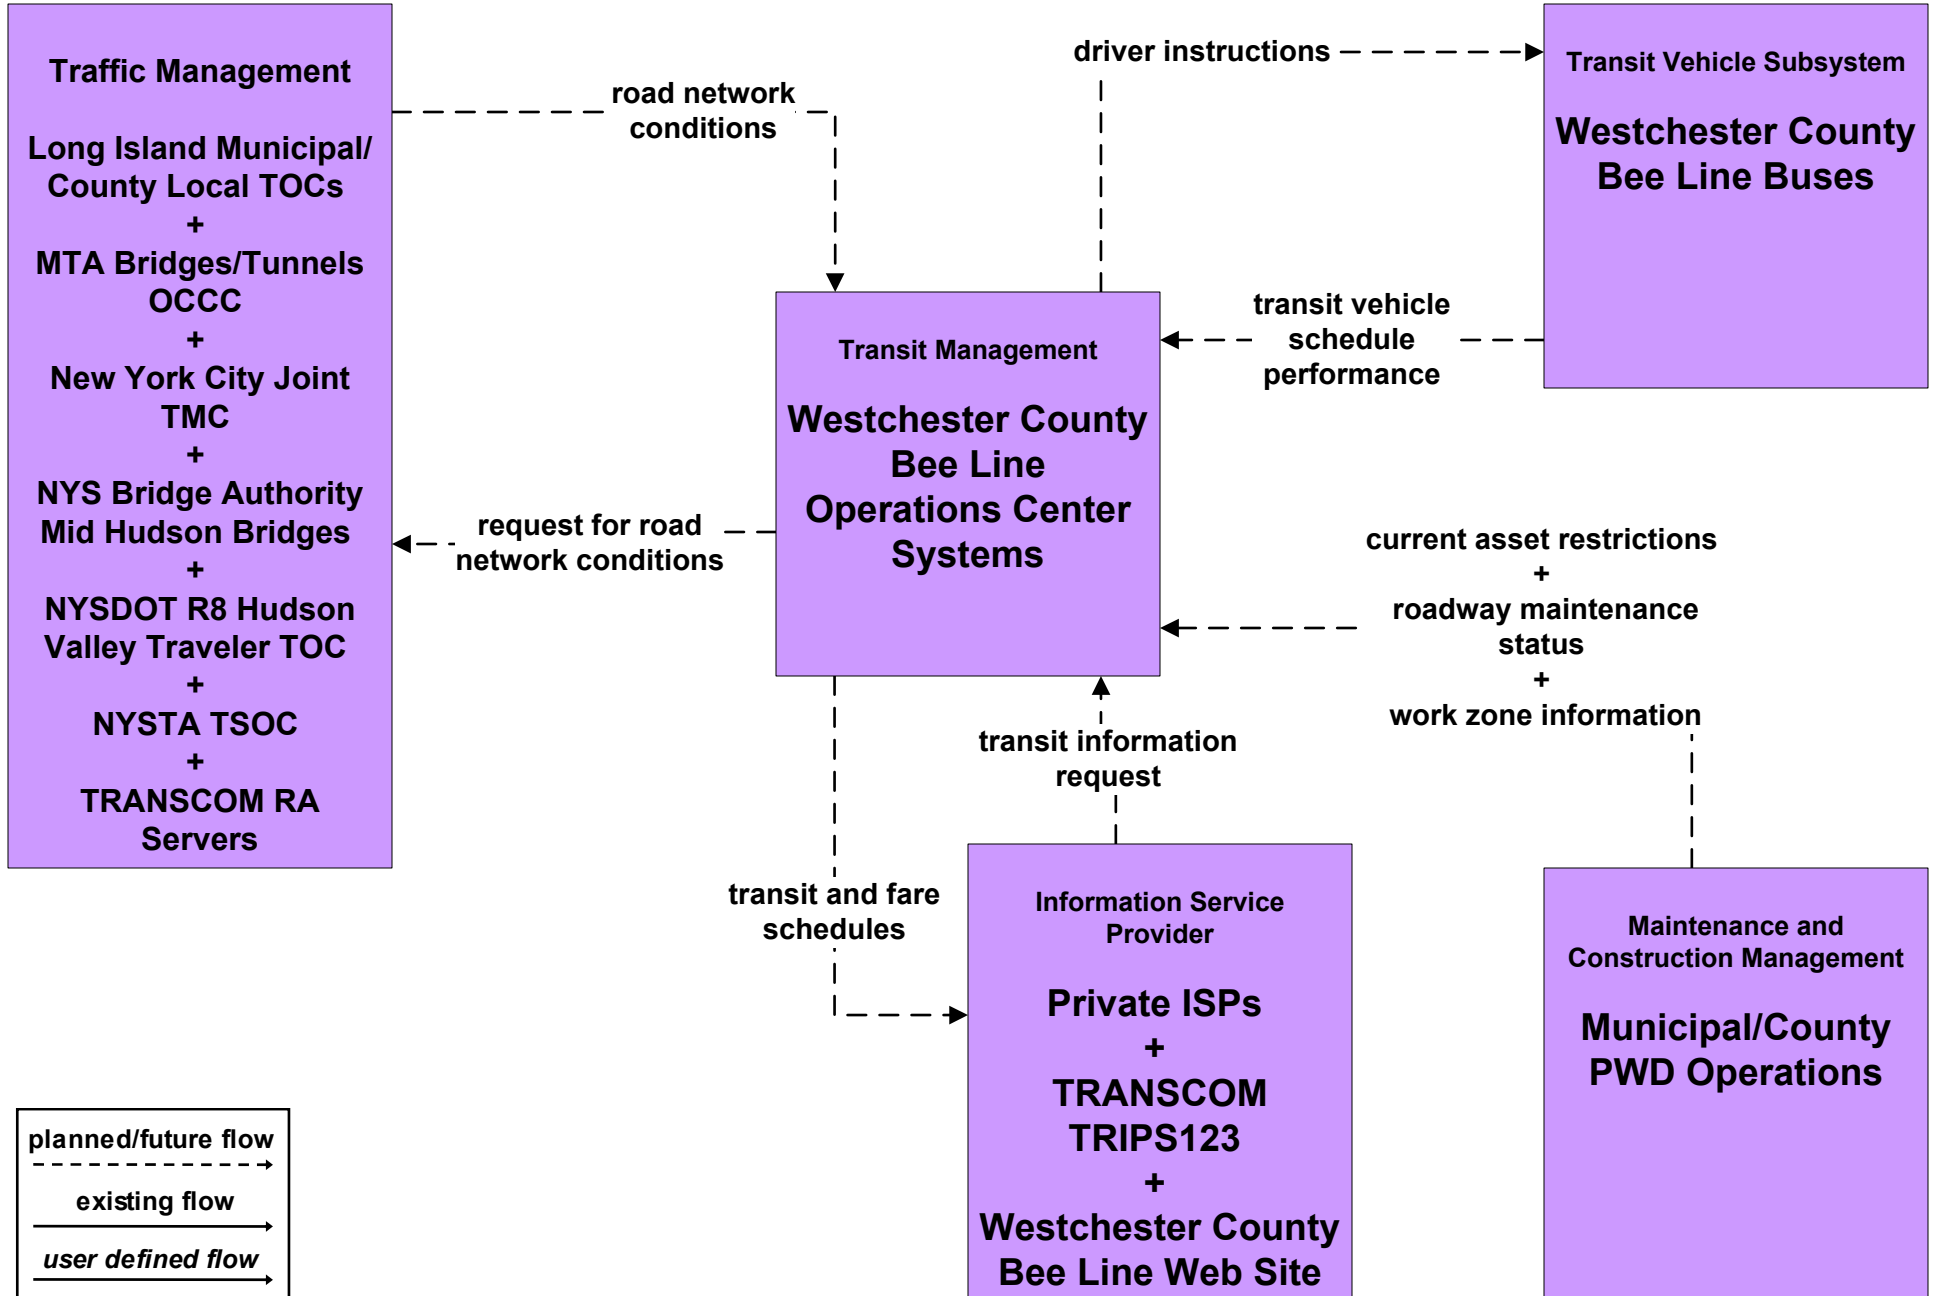

APTS1 - Transit Vehicle Tracking NYCDOT Franchise Buses

APTS2 - Transit Fixed-Route Operations MTA Long Island Bus

APTS2 - Transit Fixed-Route Operations MTA NYC Transit Bus (1 of 2)

APTS2 - Transit Fixed-Route Operations MTA NYC Transit Subway (1 of 2)

APTS2 - Transit Fixed-Route Operations MTA NYCT Staten Island Railway

APTS2 - Transit Fixed-Route Operations MTA Long Island Rail Road

APTS2 - Transit Fixed-Route Operations MTA Metro North Railroad

APTS2 - Transit Fixed-Route Operations NYCDOT Franchise Buses

APTS2 - Transit Fixed-Route Operations Mid Hudson South Operators Systems

APTS2 - Transit Fixed-Route Operations Long Island Transit Operators Systems

APTS2 - Transit Fixed-Route Operations Westchester County Bee Line

ATMS20 - Drawbridge Management MTA Long Island Railroad

ATMS20 - Drawbridge Management MTA Bridges and Tunnels

ATMS20 - Drawbridge Management MTA Metro North Railroad

ATMS20 - Drawbridge Management NYC DOT