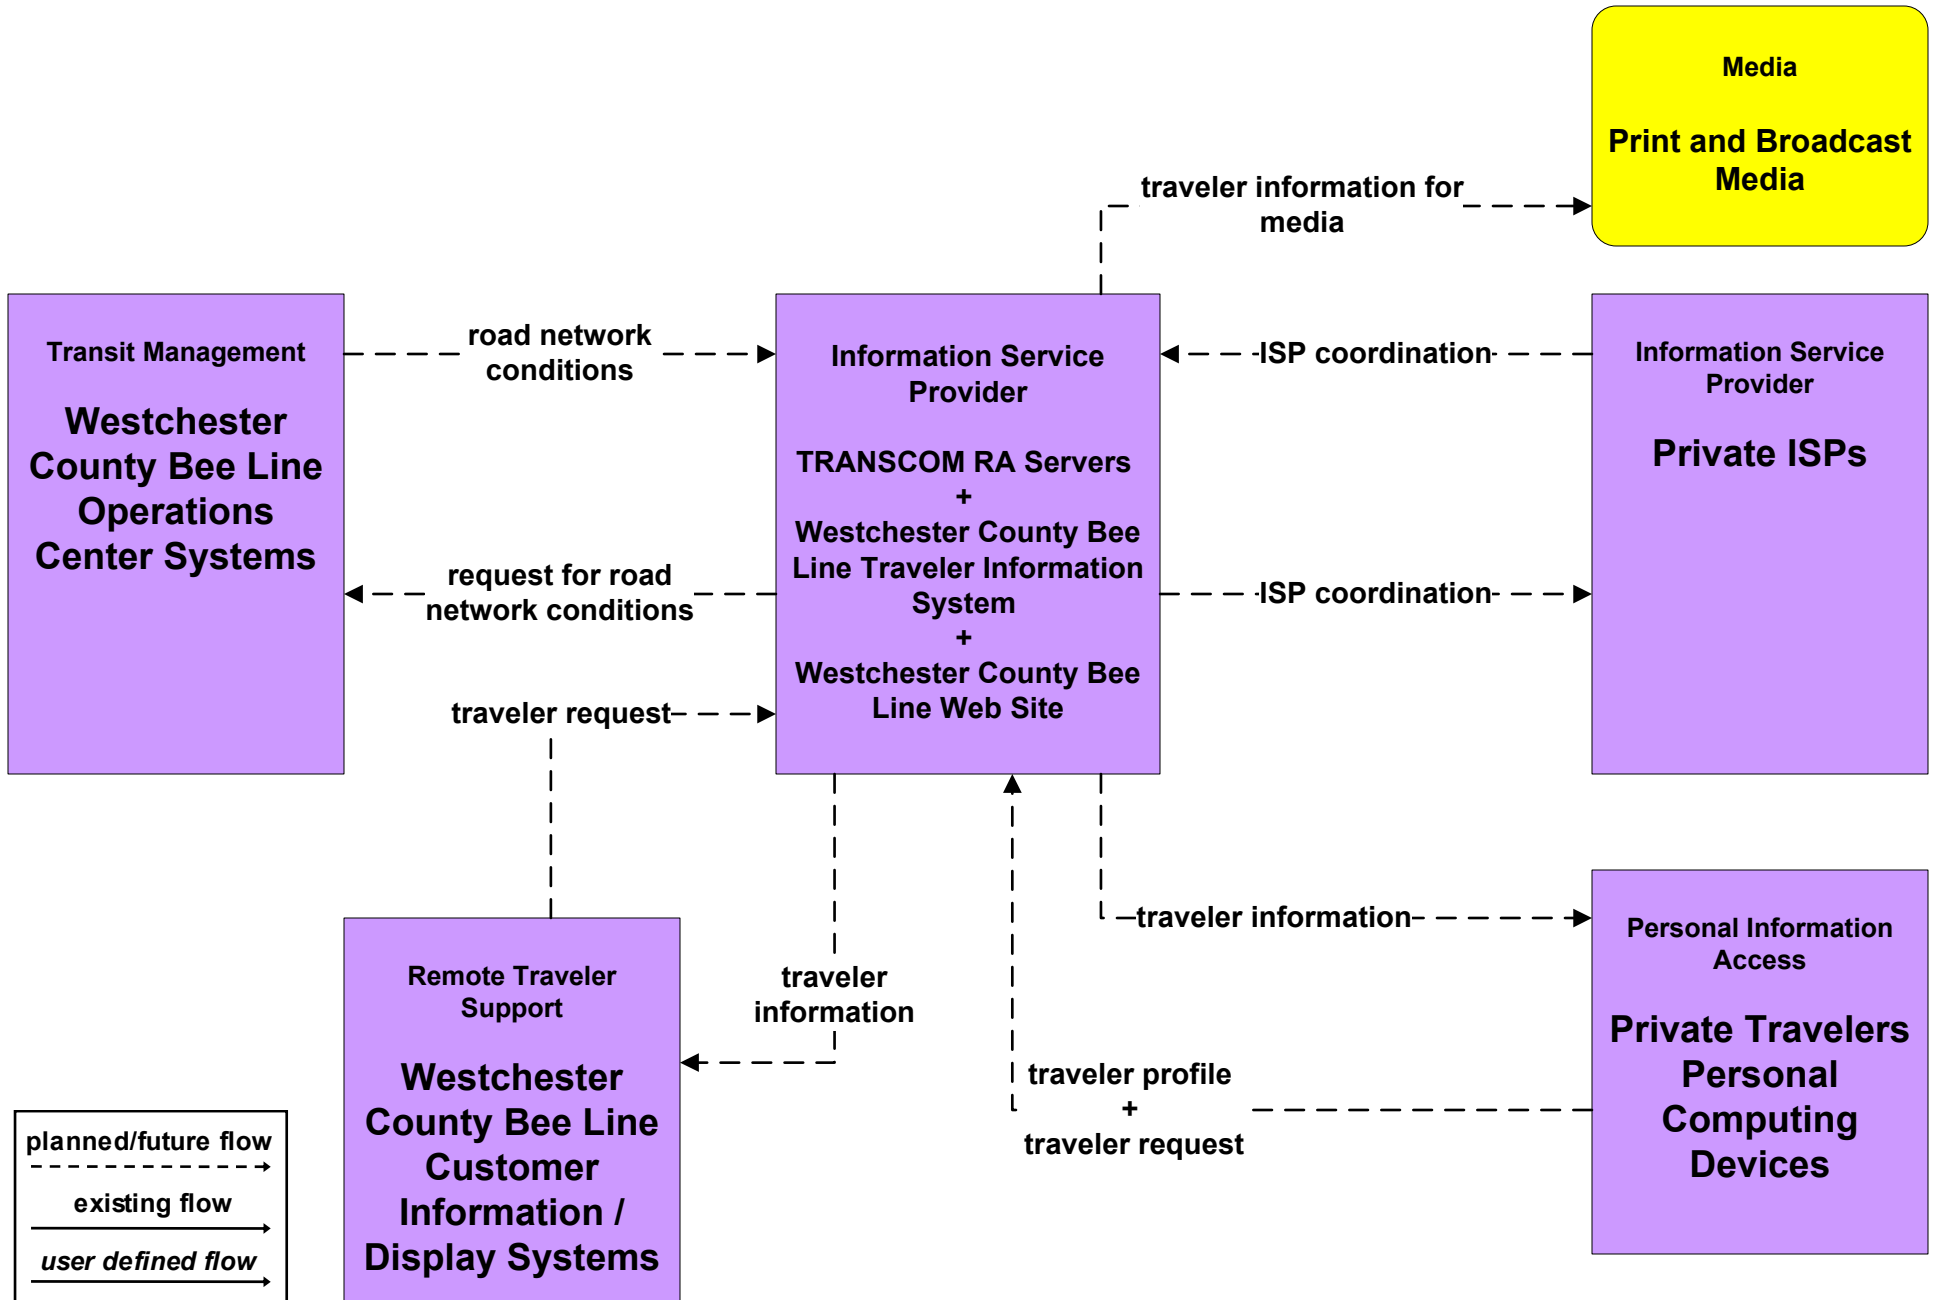

ATIS2 - Interactive Traveler Information MTA Traveler Information Systems

ATIS2 - Interactive Traveler Information

MTA Bridges and Tunnels Traveler Information Systems (FUTURE)

ATIS2 - Interactive Traveler Information NYCDOT Traveler Information Systems

*Agency Run Traveler Information Systems include
Interactive Voice Response Telephone*

ATIS2 - Interactive Traveler Information

Long Island / Mid Hudson South Transit Operators Traveler Information Systems

ATIS2 - Interactive Traveler Information Westchester County Bee Line Traveler Information Systems

ATIS2 - Interactive Traveler Information NYSDOT Traveler Information Systems

ATIS2 - Broadcast Traveler Information Private ISPs