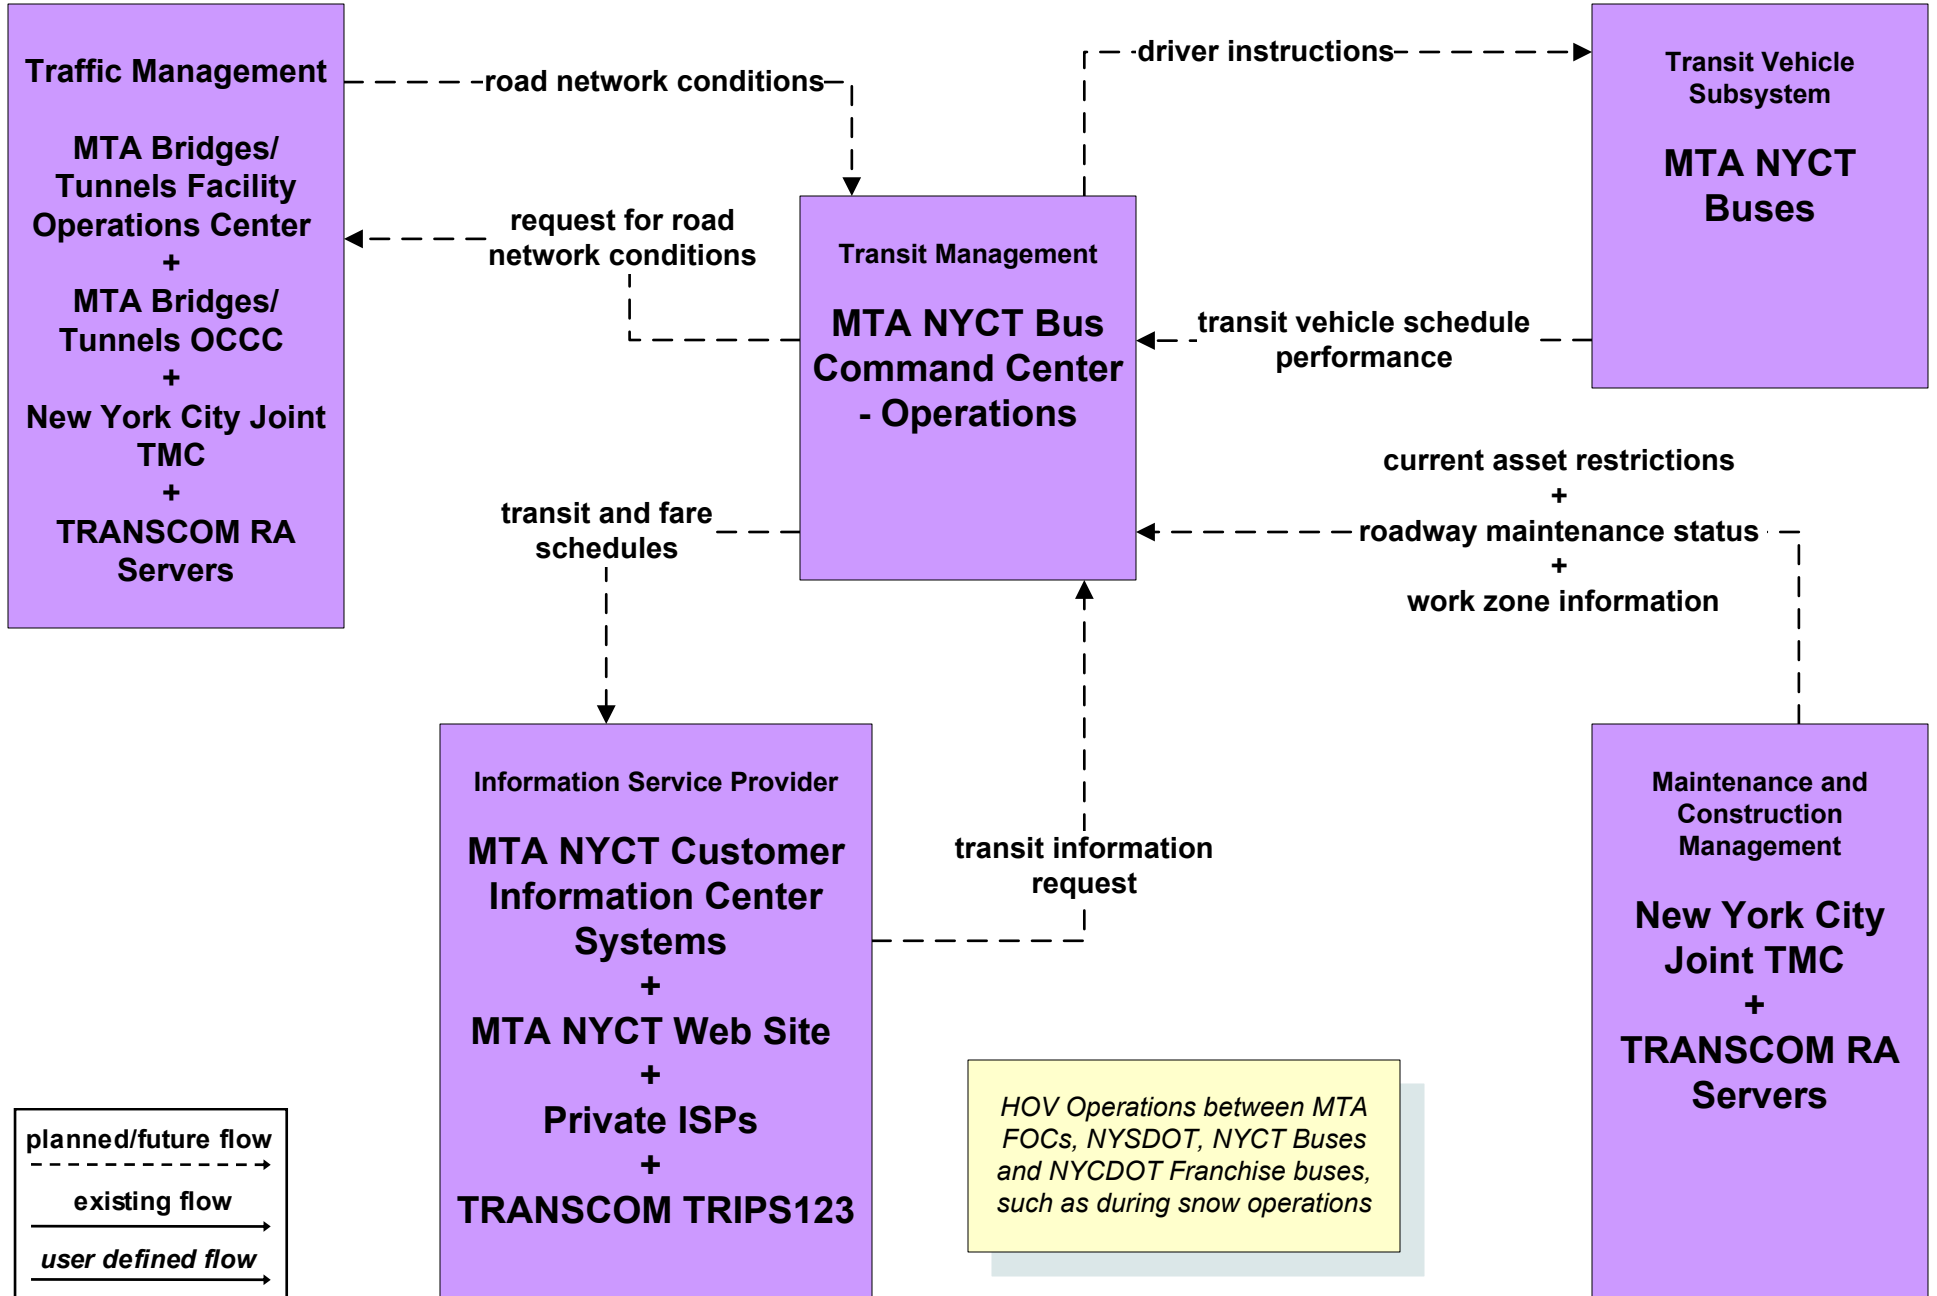

APTS1 - Transit Vehicle Tracking NYCDOT Franchise Buses

APTS2 - Transit Fixed-Route Operations MTA Long Island Bus

APTS2 - Transit Fixed-Route Operations MTA NYC Transit Bus (1 of 2)

APTS2 - Transit Fixed-Route Operations MTA NYC Transit Subway (1 of 2)

APTS2 - Transit Fixed-Route Operations MTA NYCT Staten Island Railway

APTS2 - Transit Fixed-Route Operations MTA Long Island Rail Road

APTS2 - Transit Fixed-Route Operations MTA Metro North Railroad

APTS2 - Transit Fixed-Route Operations NYCDOT Franchise Buses

APTS2 - Transit Fixed-Route Operations Mid Hudson South Operators Systems

APTS2 - Transit Fixed-Route Operations Long Island Transit Operators Systems

APTS2 - Transit Fixed-Route Operations Westchester County Bee Line

ATMS20 - Drawbridge Management MTA Long Island Railroad

ATMS20 - Drawbridge Management MTA Bridges and Tunnels

ATMS20 - Drawbridge Management MTA Metro North Railroad

ATMS20 - Drawbridge Management NYC DOT