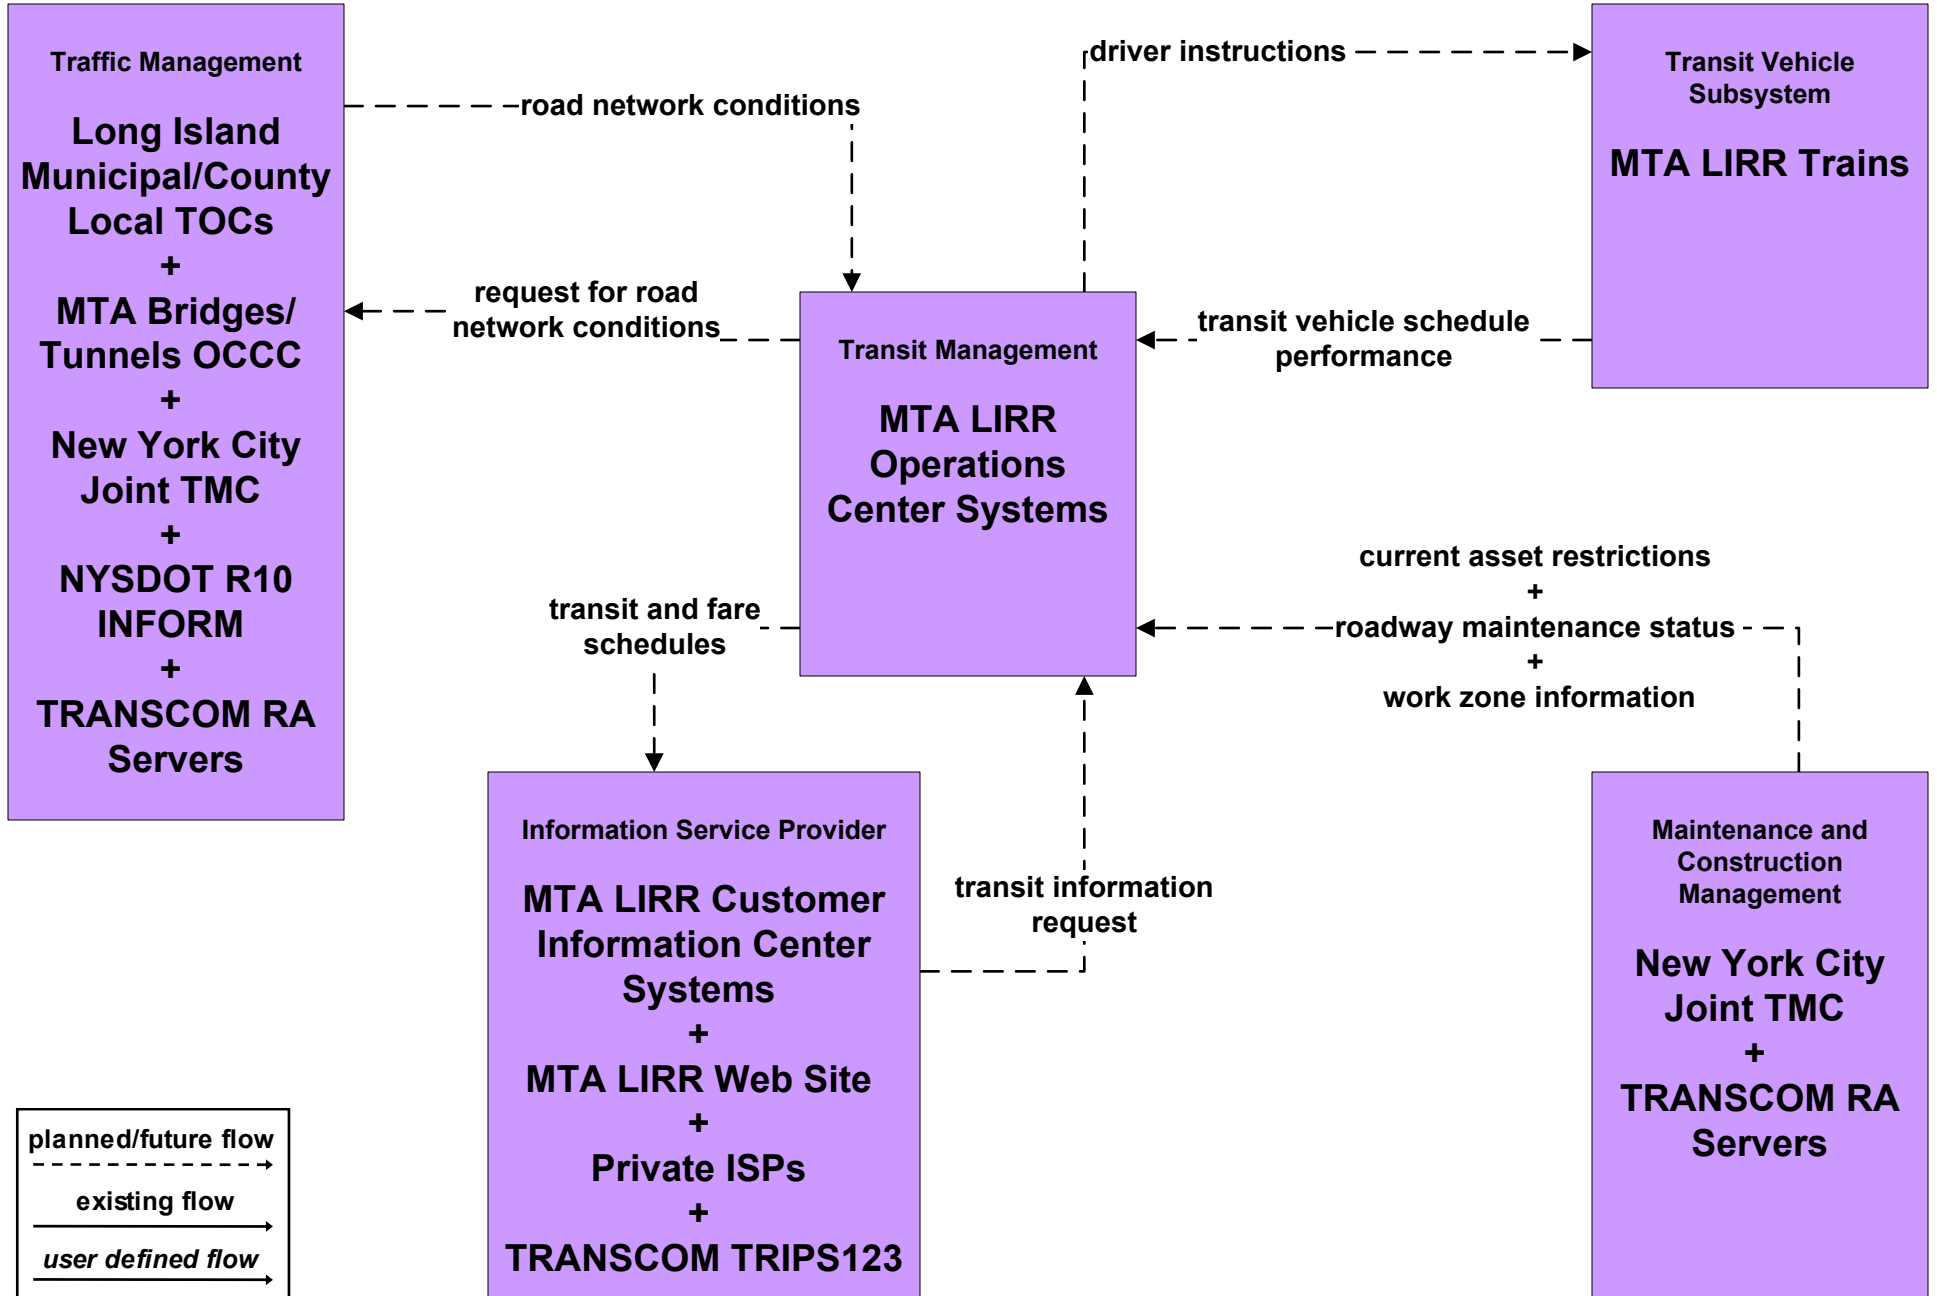

APTS1 - Transit Vehicle Tracking NYCDOT Franchise Buses

APTS2 - Transit Fixed-Route Operations MTA Long Island Bus

APTS2 - Transit Fixed-Route Operations MTA NYC Transit Bus (1 of 2)

APTS2 - Transit Fixed-Route Operations MTA NYC Transit Subway (1 of 2)

APTS2 - Transit Fixed-Route Operations MTA NYCT Staten Island Railway

APTS2 - Transit Fixed-Route Operations MTA Long Island Rail Road

APTS2 - Transit Fixed-Route Operations MTA Metro North Railroad

APTS2 - Transit Fixed-Route Operations NYCDOT Franchise Buses

APTS2 - Transit Fixed-Route Operations Mid Hudson South Operators Systems

APTS2 - Transit Fixed-Route Operations Long Island Transit Operators Systems

APTS2 - Transit Fixed-Route Operations Westchester County Bee Line

ATMS20 - Drawbridge Management MTA Long Island Railroad

ATMS20 - Drawbridge Management MTA Bridges and Tunnels

ATMS20 - Drawbridge Management MTA Metro North Railroad

ATMS20 - Drawbridge Management NYC DOT