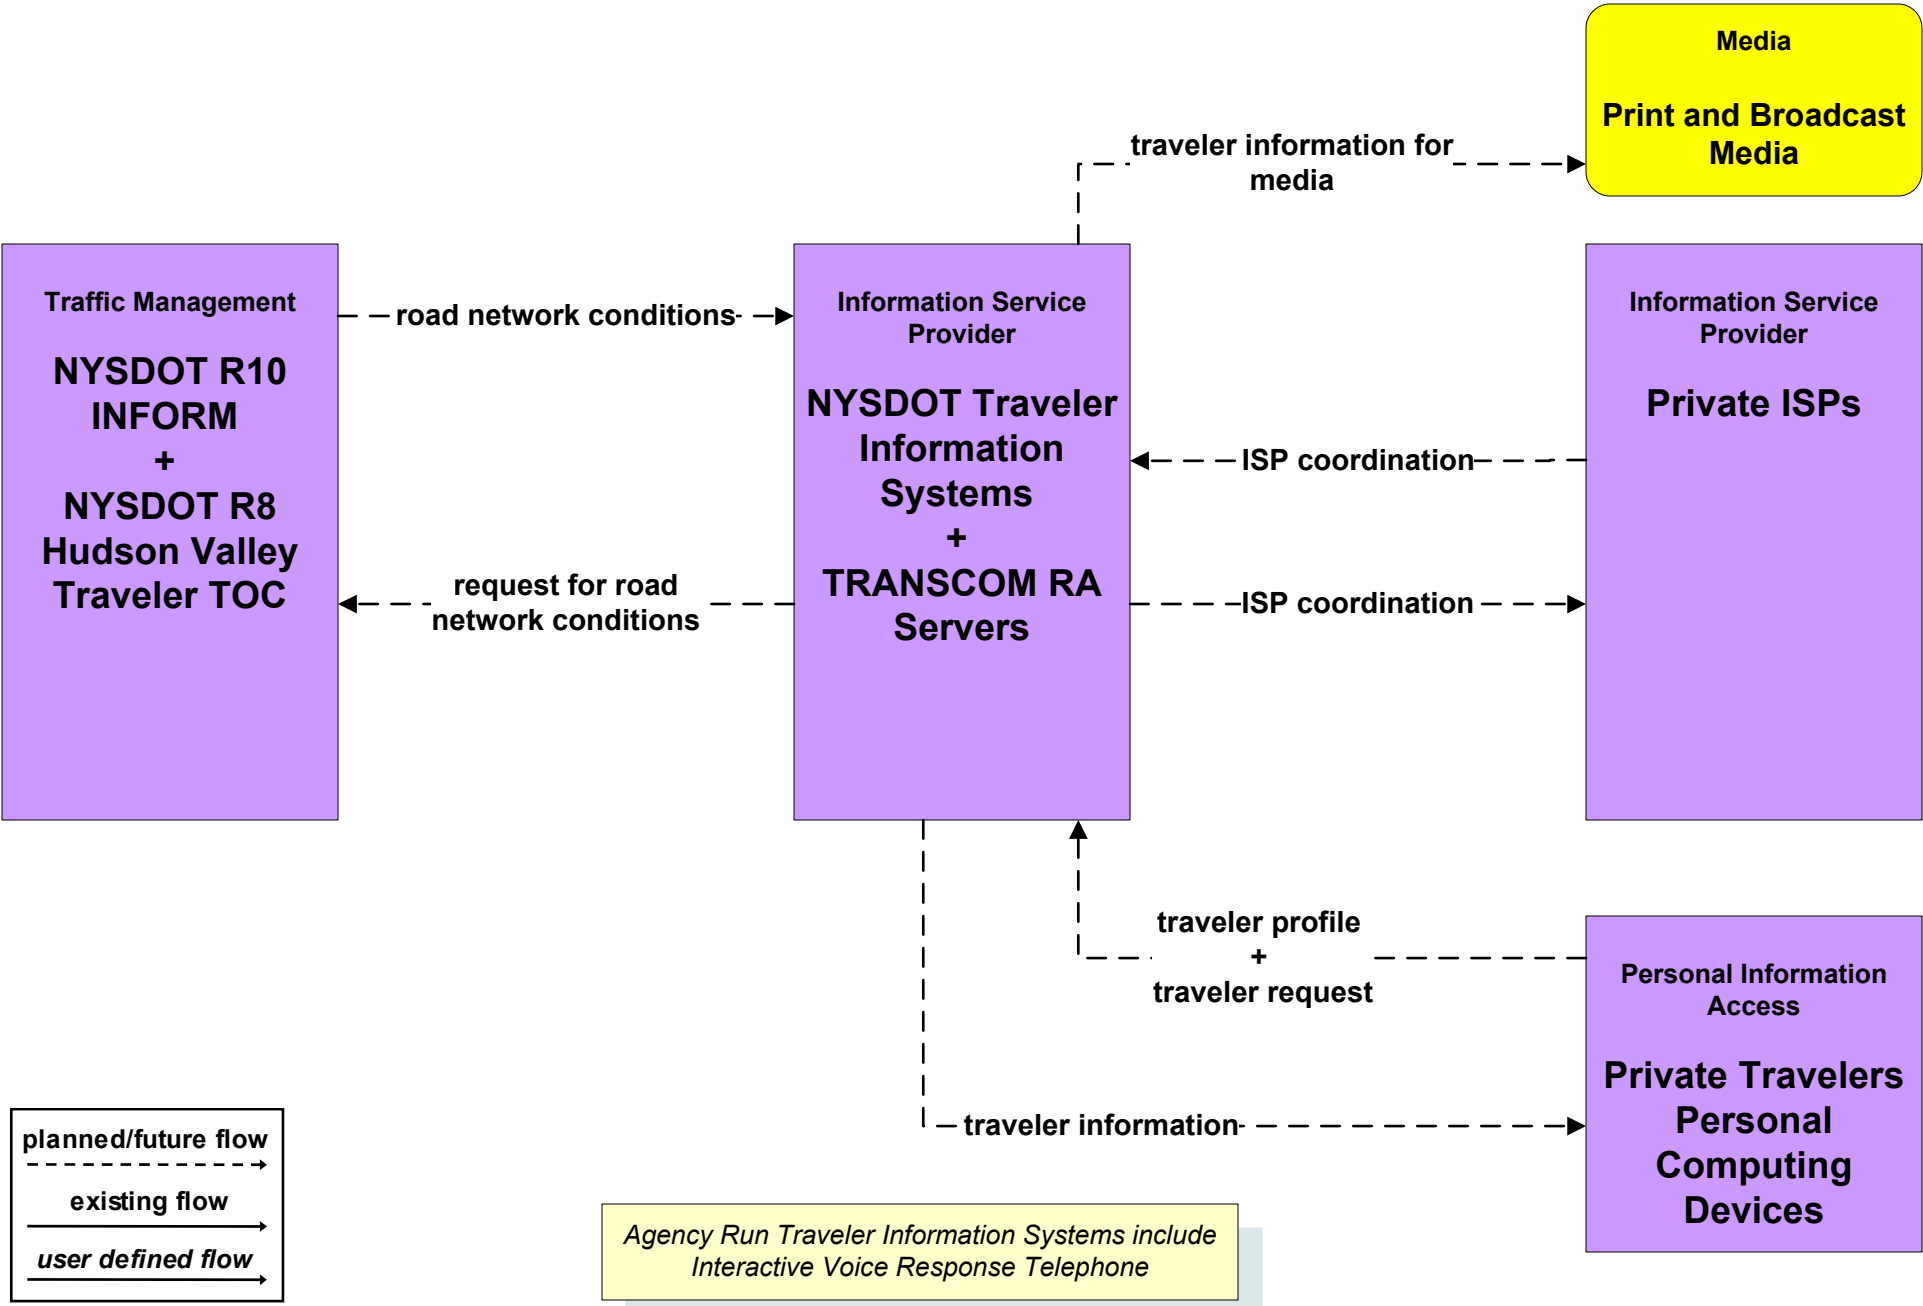

ATIS2 - Interactive Traveler Information MTA Traveler Information Systems

ATIS2 - Interactive Traveler Information

MTA Bridges and Tunnels Traveler Information Systems (FUTURE)

ATIS2 - Interactive Traveler Information NYCDOT Traveler Information Systems

*Agency Run Traveler Information Systems include
Interactive Voice Response Telephone*

ATIS2 - Interactive Traveler Information

Long Island / Mid Hudson South Transit Operators Traveler Information Systems

ATIS2 - Interactive Traveler Information Westchester County Bee Line Traveler Information Systems

ATIS2 - Interactive Traveler Information NYSDOT Traveler Information Systems

ATIS2 - Broadcast Traveler Information Private ISPs