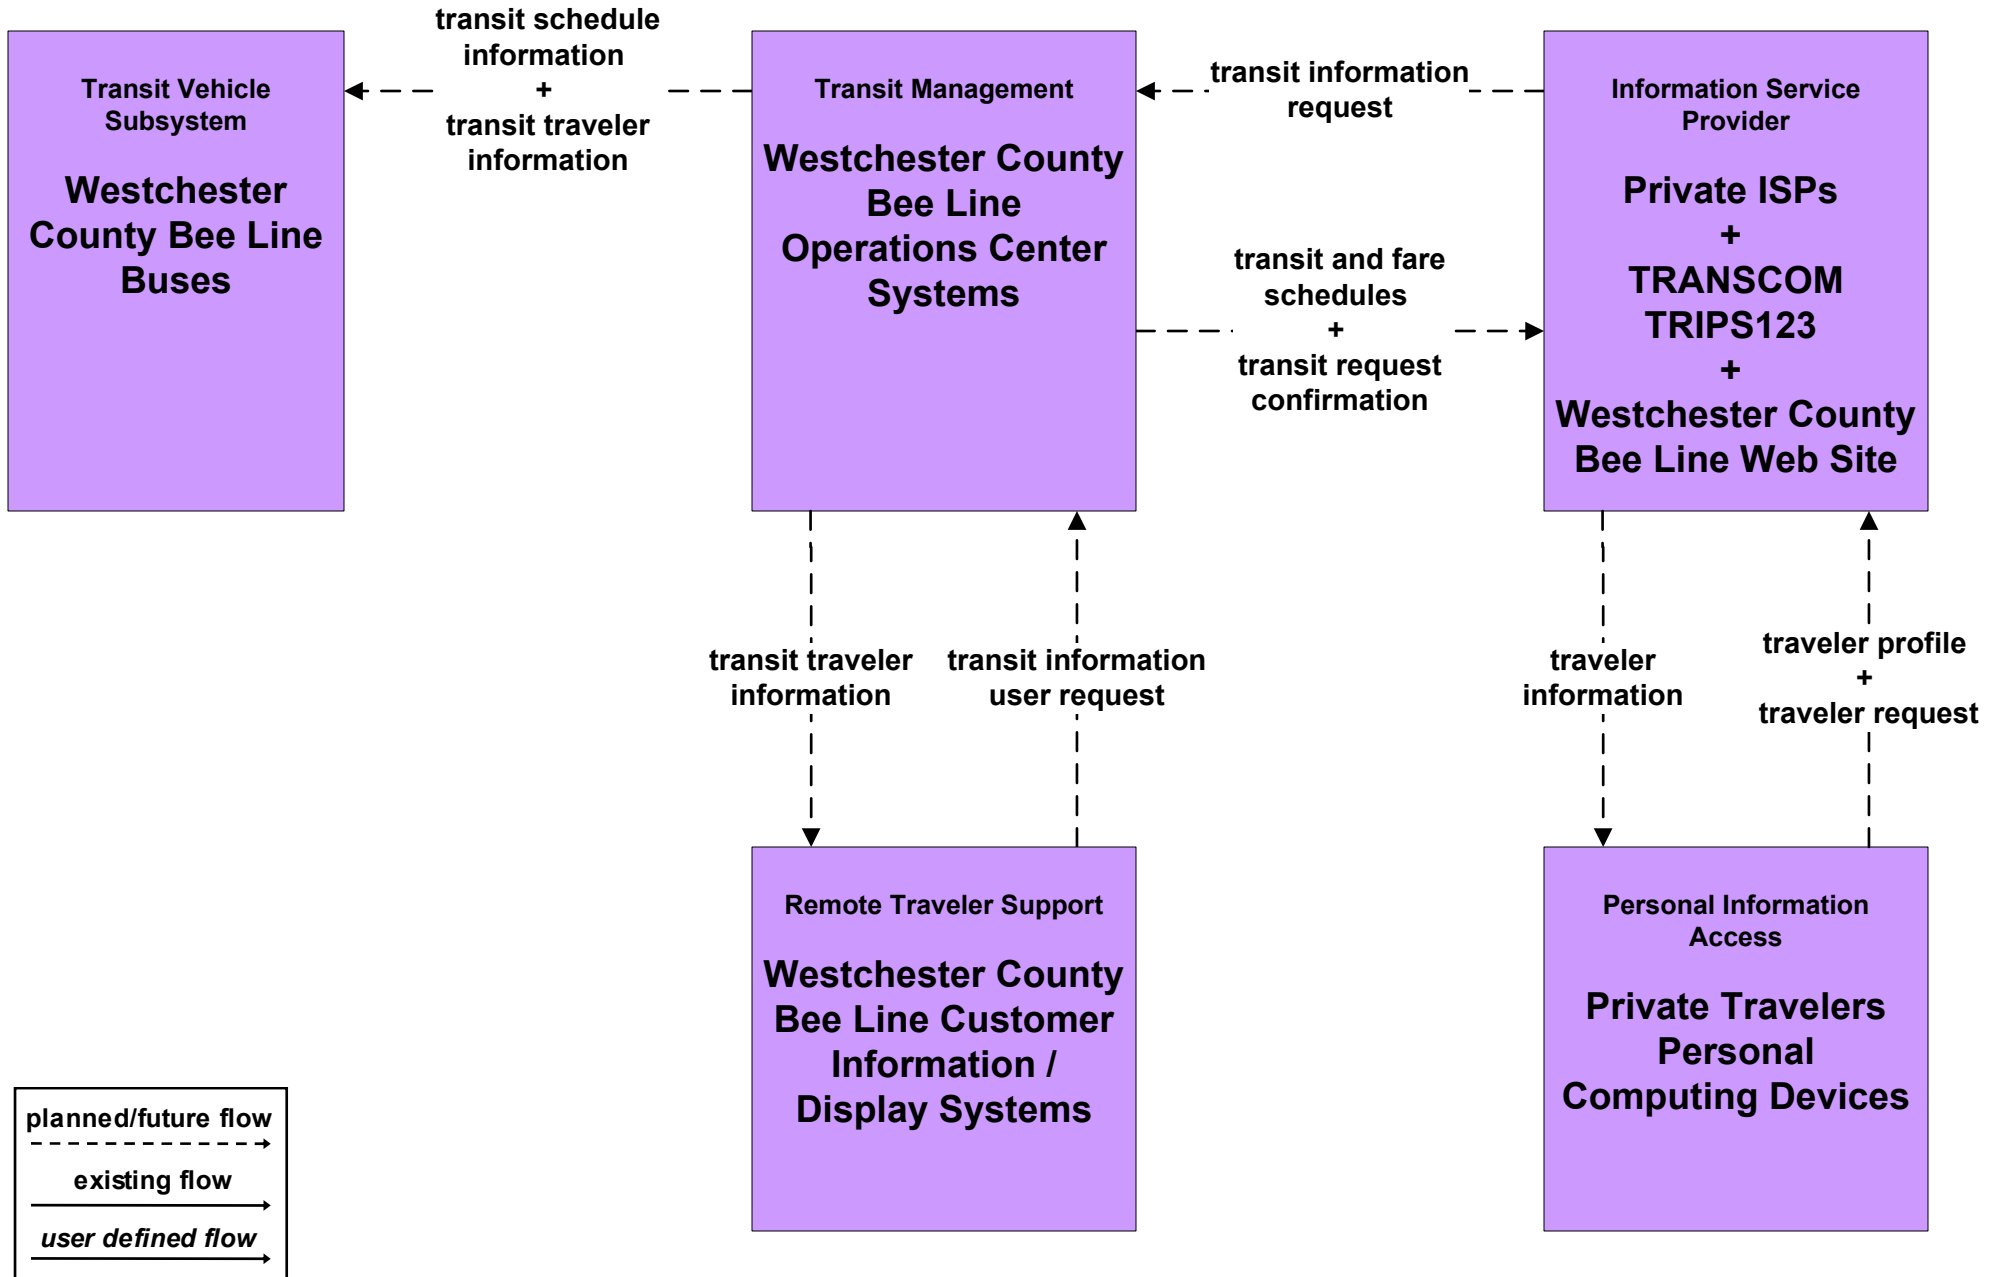

APTS2 - Transit Fixed-Route Operations Mid Hudson South Operators Systems

APTS2 - Transit Fixed-Route Operations Long Island Transit Operators Systems

APTS2 - Transit Fixed-Route Operations Westchester County Bee Line

**APTS2 - Transit Fixed-Route Operations
NYCDOT Division of Ferry Operations**

APTS8 - Transit Traveler Information MTA Long Island Bus

Information to ISPs are filtered by Public Affairs Office for ALL MTA agencies.

APTS8 - Transit Traveler Information MTA NYC Transit Bus (1 of 2)

APTS8 - Transit Traveler Information MTA NYC Transit Subway

APTS8 - Transit Traveler Information MTA Long Island Rail Road

APTS8 - Transit Traveler Information MTA Metro North Railroad

APTS8 - Transit Traveler Information Westchester County Bee Line

APTS8 - Transit Traveler Information Long Island Transit Operators

APTS8 - Transit Traveler Information Mid Hudson South Transit Operators