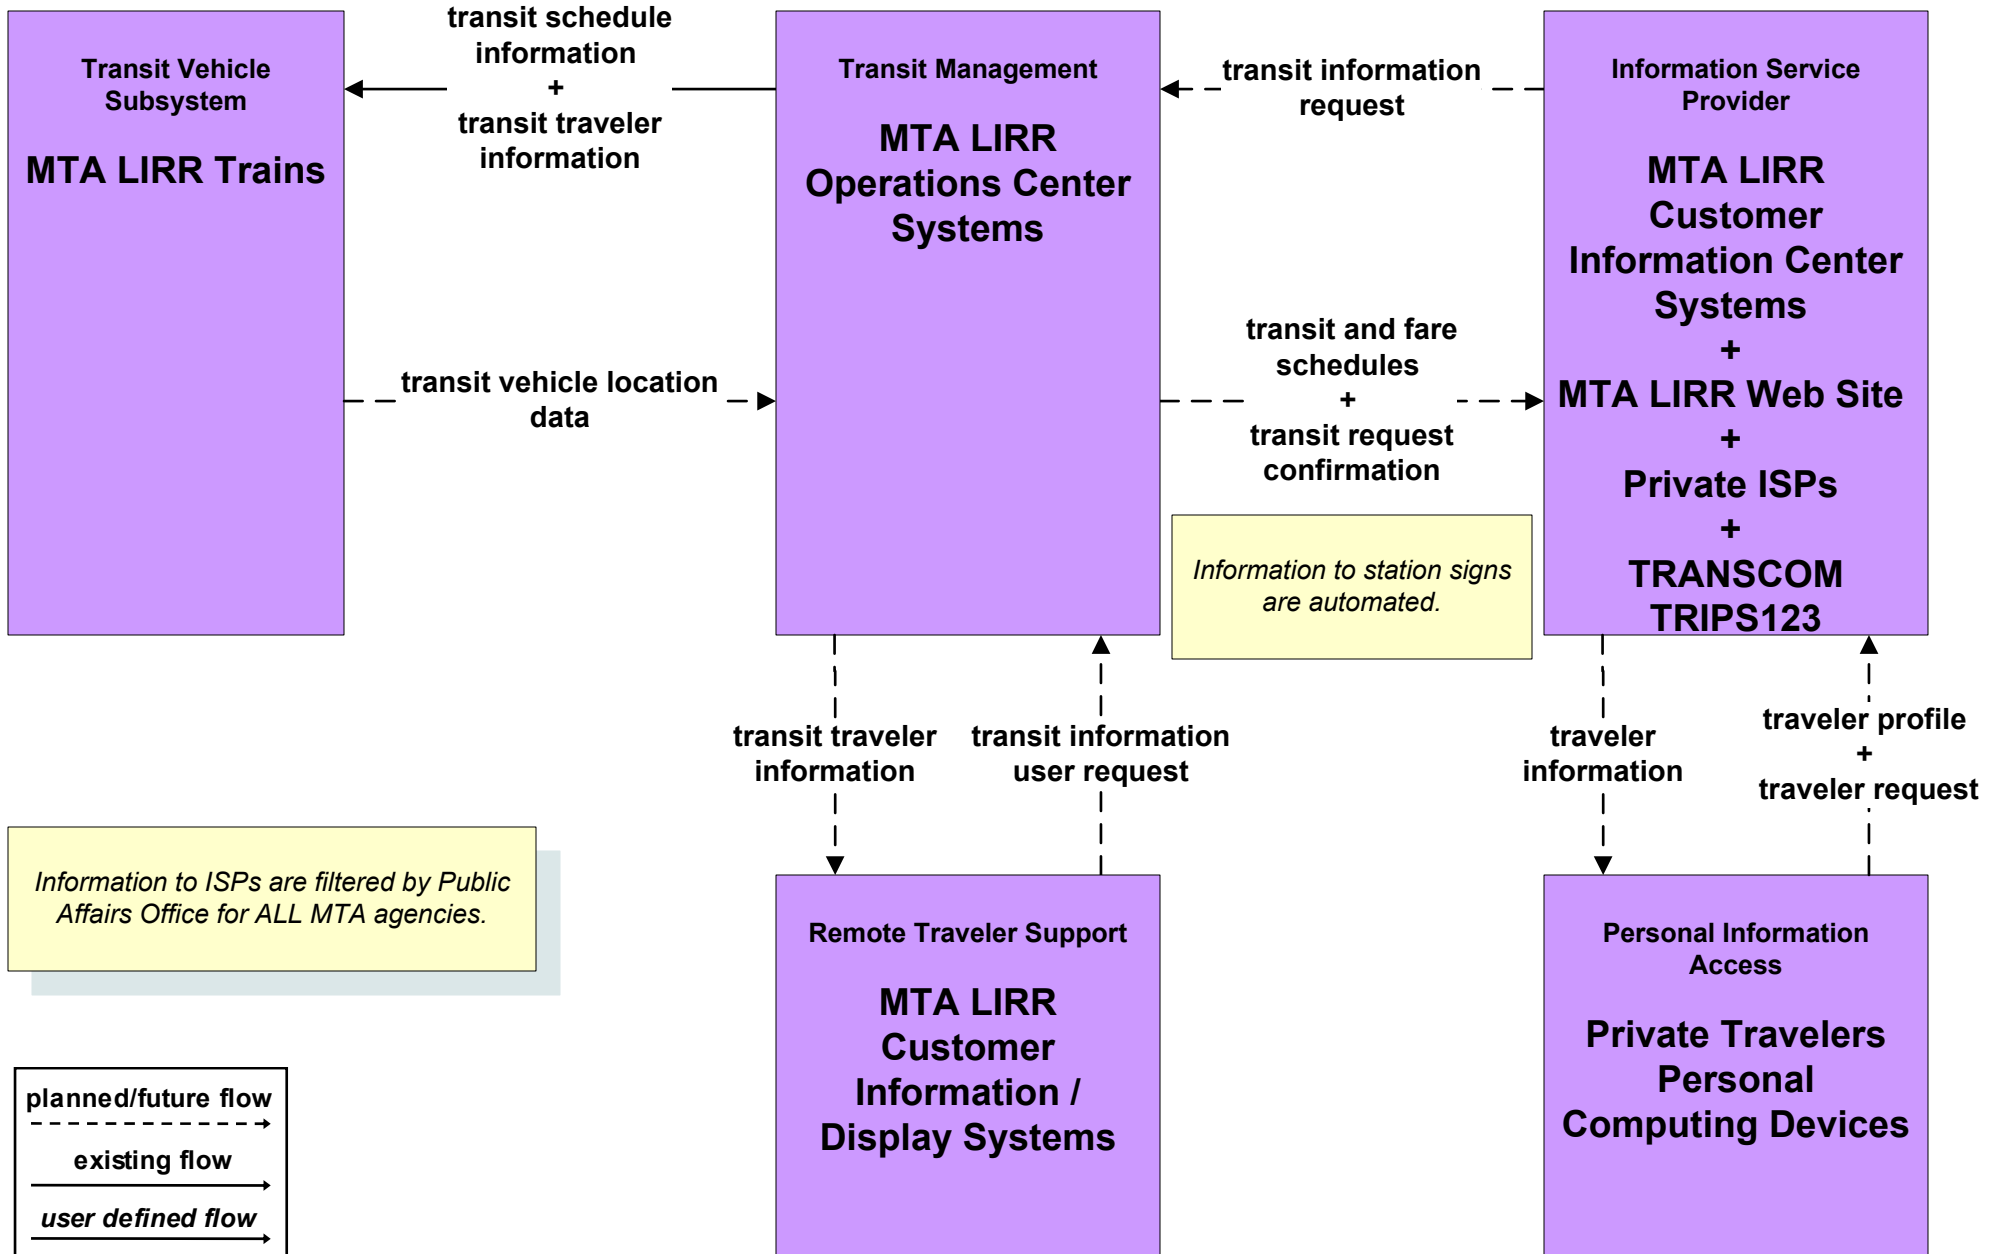

APTS2 - Transit Fixed-Route Operations Mid Hudson South Operators Systems

APTS2 - Transit Fixed-Route Operations Long Island Transit Operators Systems

APTS2 - Transit Fixed-Route Operations Westchester County Bee Line

**APTS2 - Transit Fixed-Route Operations
NYCDOT Division of Ferry Operations**

APTS8 - Transit Traveler Information MTA Long Island Bus

Information to ISPs are filtered by Public Affairs Office for ALL MTA agencies.

APTS8 - Transit Traveler Information MTA NYC Transit Bus (1 of 2)

APTS8 - Transit Traveler Information MTA NYC Transit Subway

APTS8 - Transit Traveler Information MTA Long Island Rail Road

APTS8 - Transit Traveler Information MTA Metro North Railroad