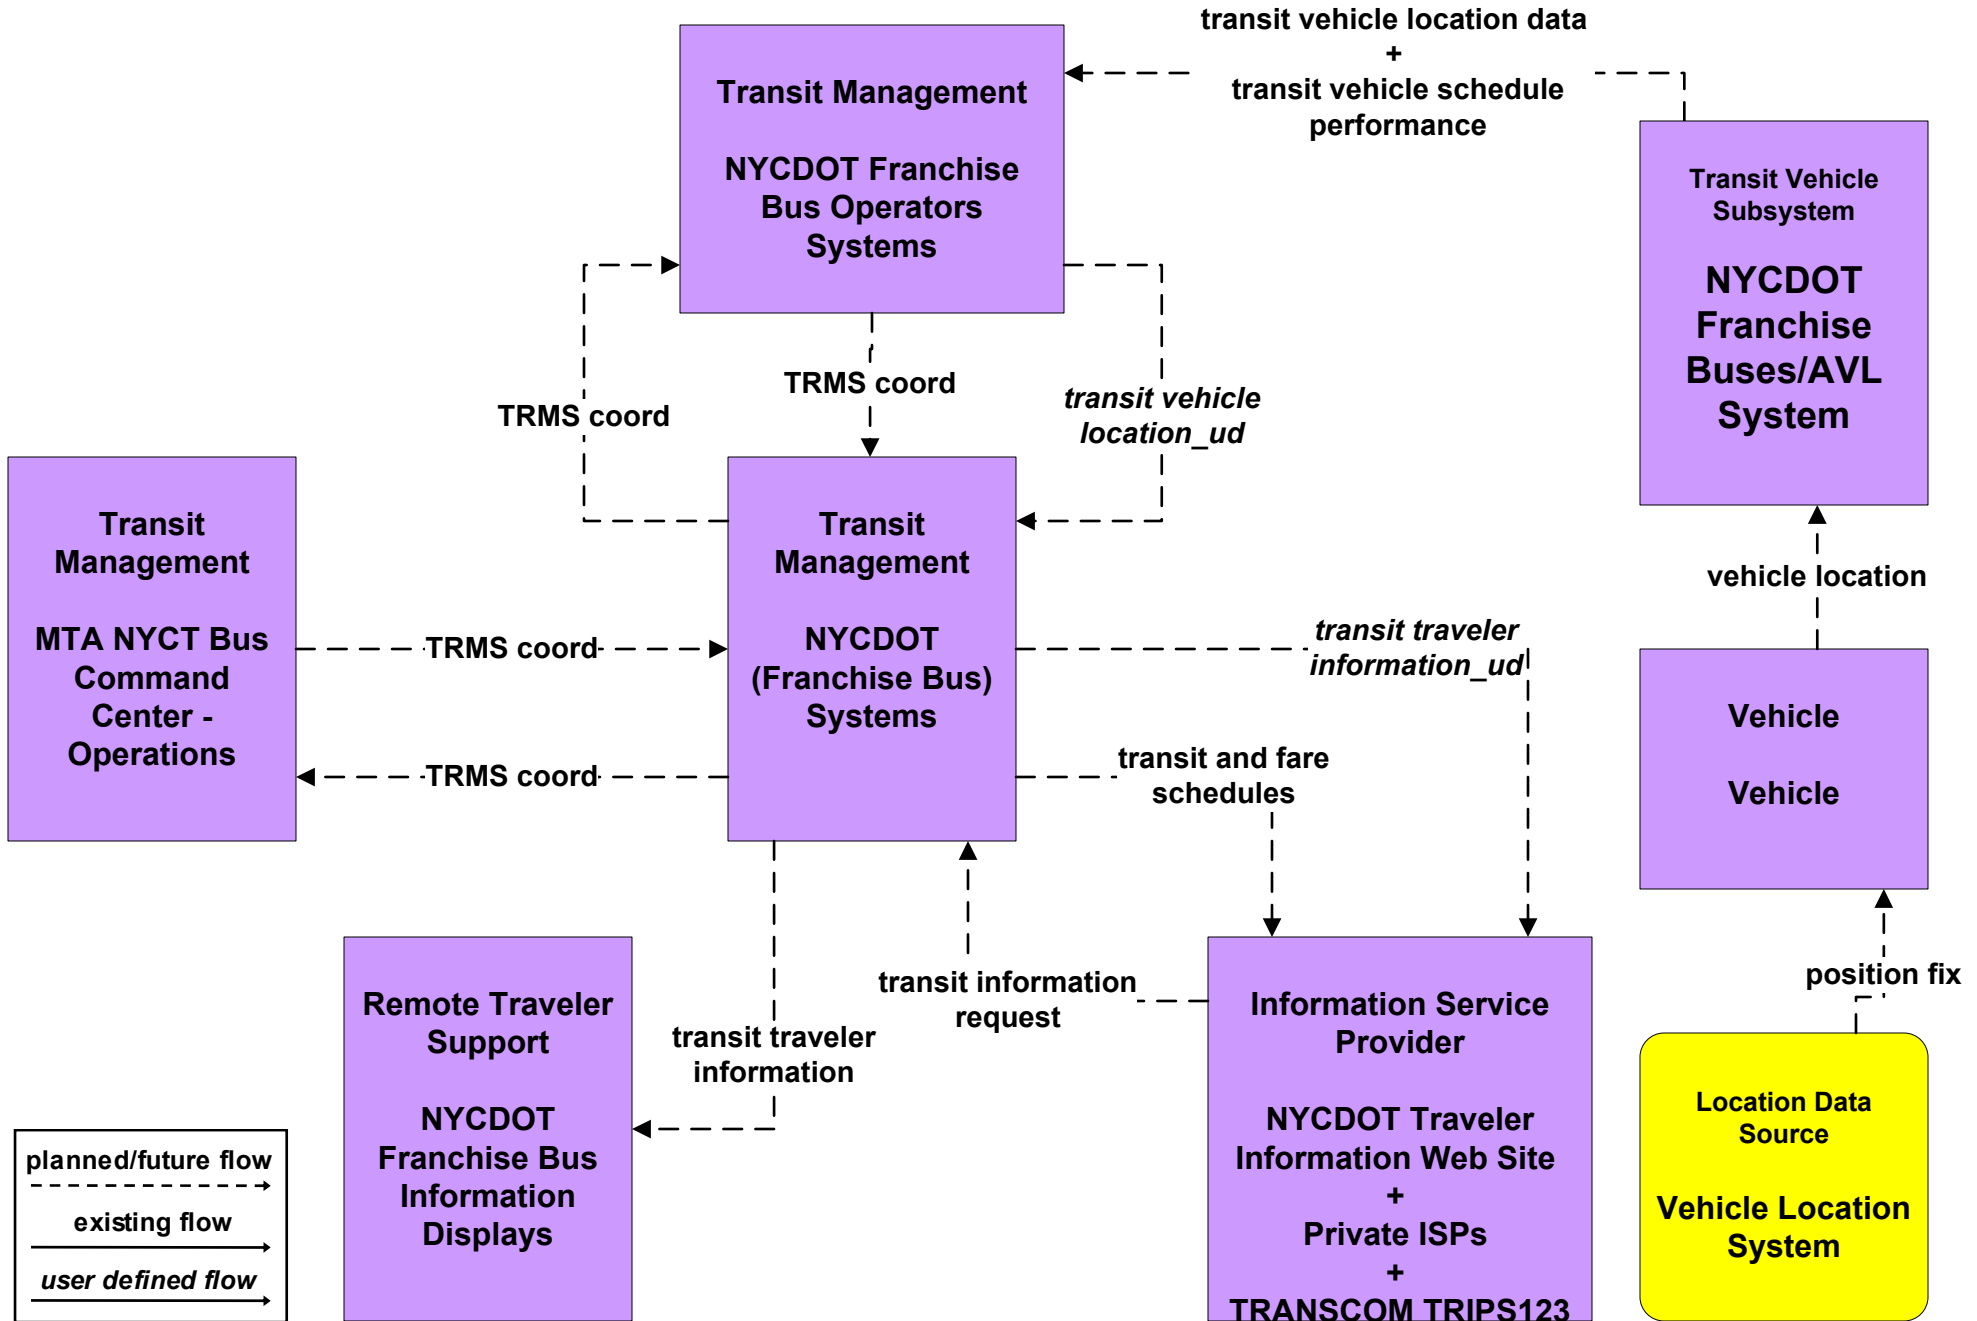

APTS1 - Transit Vehicle Tracking NYCDOT Franchise Buses

APTS2 - Transit Fixed-Route Operations MTA Long Island Bus

APTS2 - Transit Fixed-Route Operations MTA NYC Transit Bus (1 of 2)

APTS2 - Transit Fixed-Route Operations MTA NYC Transit Subway (1 of 2)

APTS2 - Transit Fixed-Route Operations MTA NYCT Staten Island Railway

APTS2 - Transit Fixed-Route Operations MTA Long Island Rail Road

APTS2 - Transit Fixed-Route Operations MTA Metro North Railroad

APTS2 - Transit Fixed-Route Operations NYCDOT Franchise Buses

APTS2 - Transit Fixed-Route Operations Mid Hudson South Operators Systems

APTS2 - Transit Fixed-Route Operations Long Island Transit Operators Systems

APTS2 - Transit Fixed-Route Operations Westchester County Bee Line

ATMS20 - Drawbridge Management MTA Long Island Railroad

ATMS20 - Drawbridge Management MTA Bridges and Tunnels

ATMS20 - Drawbridge Management MTA Metro North Railroad

ATMS20 - Drawbridge Management NYC DOT