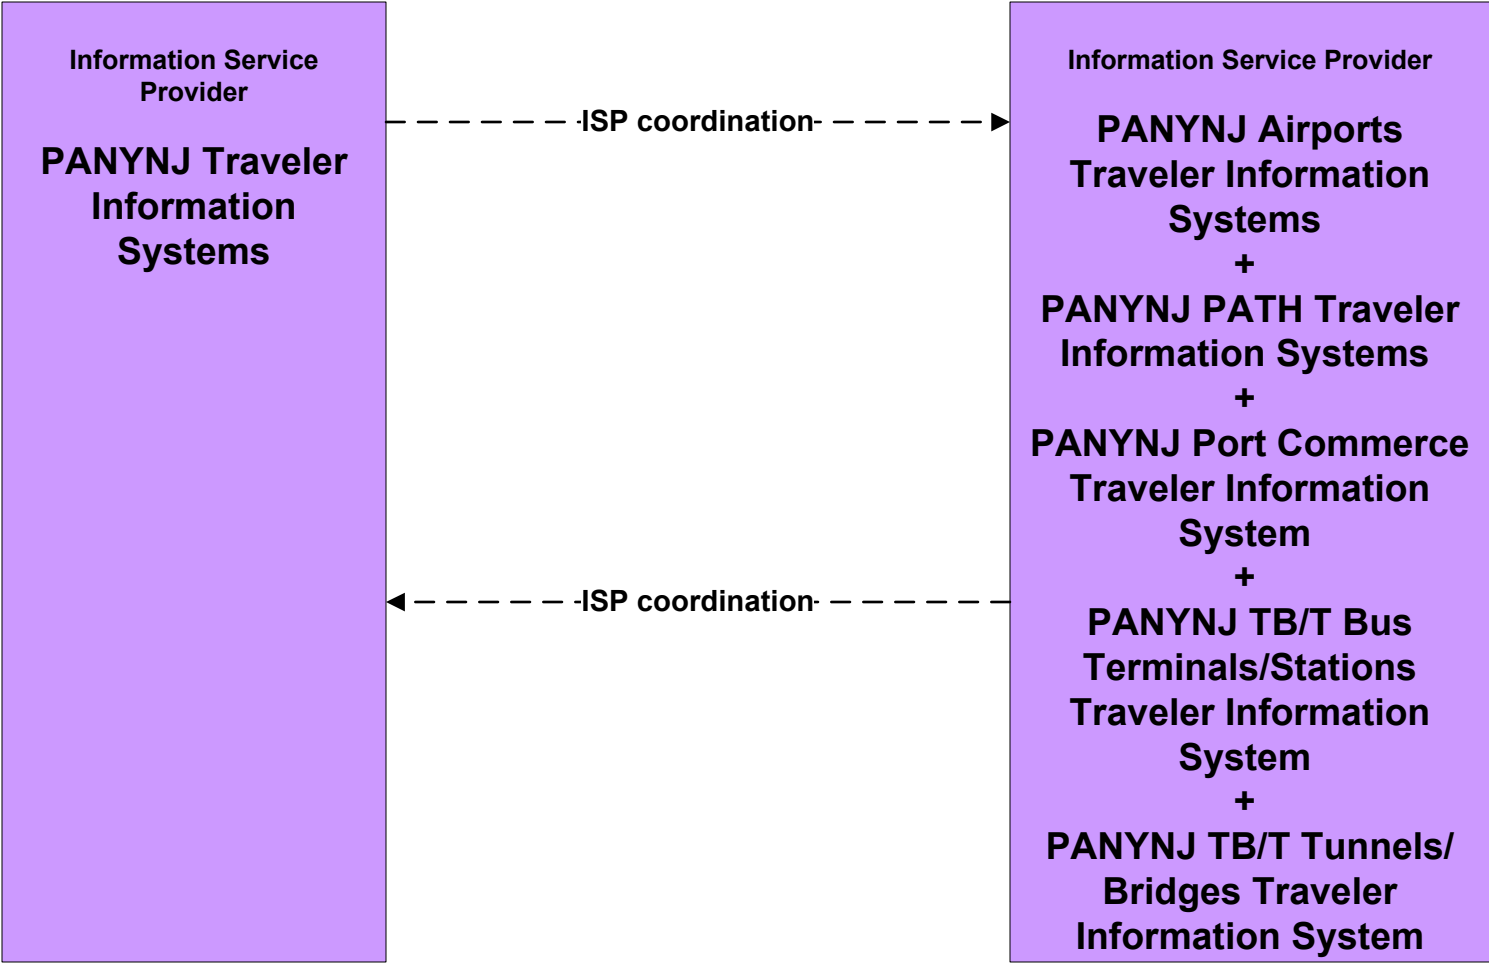

**ATIS2 - Interactive Traveler Information  
 PANYNJ Traveler Information Systems**

*The PANYNJ Traveler Information Systems ITS element above represents the PANYNJ main web page which acts as a gateway to the other department's traveler information web sites. Conceptually, this represents a single point of entry for customers to PA department systems.*

# ATIS2 - Interactive Traveler Information PANYNJ PATH Traveler Information Systems