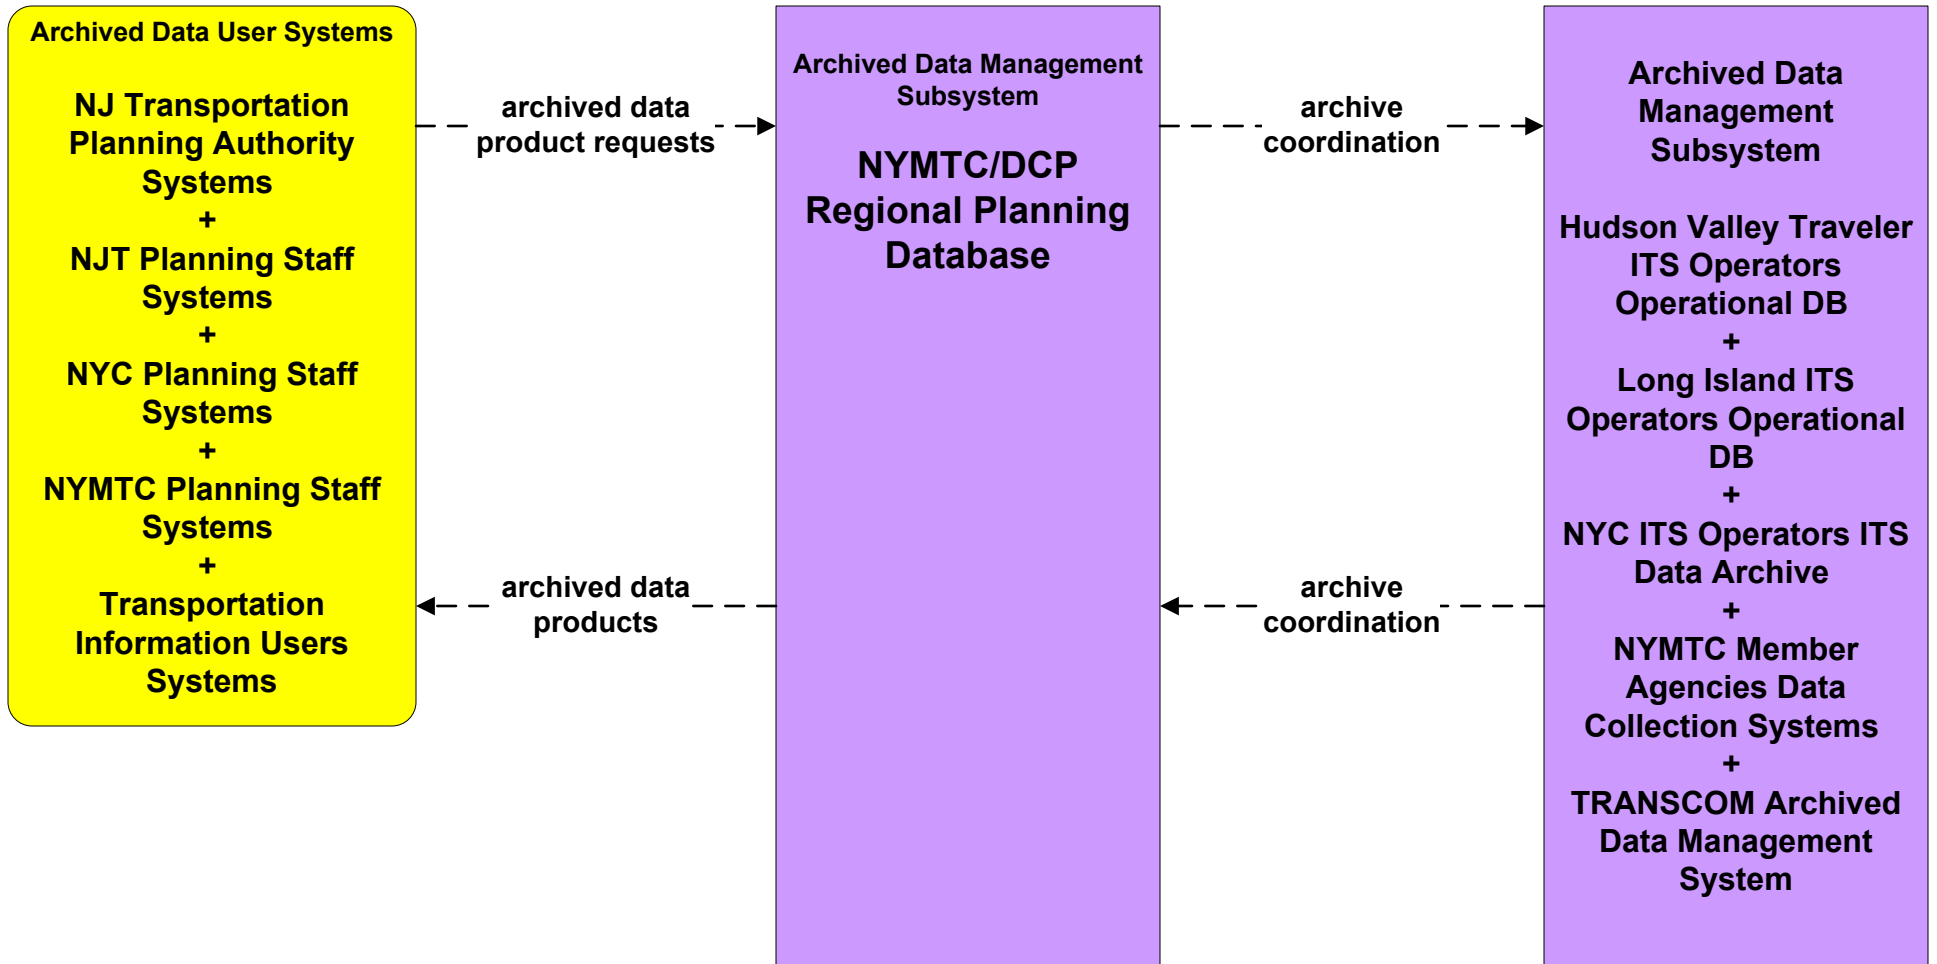

**AD3 - ITS Data Warehouse  
NYMTC/DCP Regional Planning Database**

*The ITS Element 'NYMTC Member Agencies Data Collection Systems' represents generic data that is integrated with the common elements of location and time*