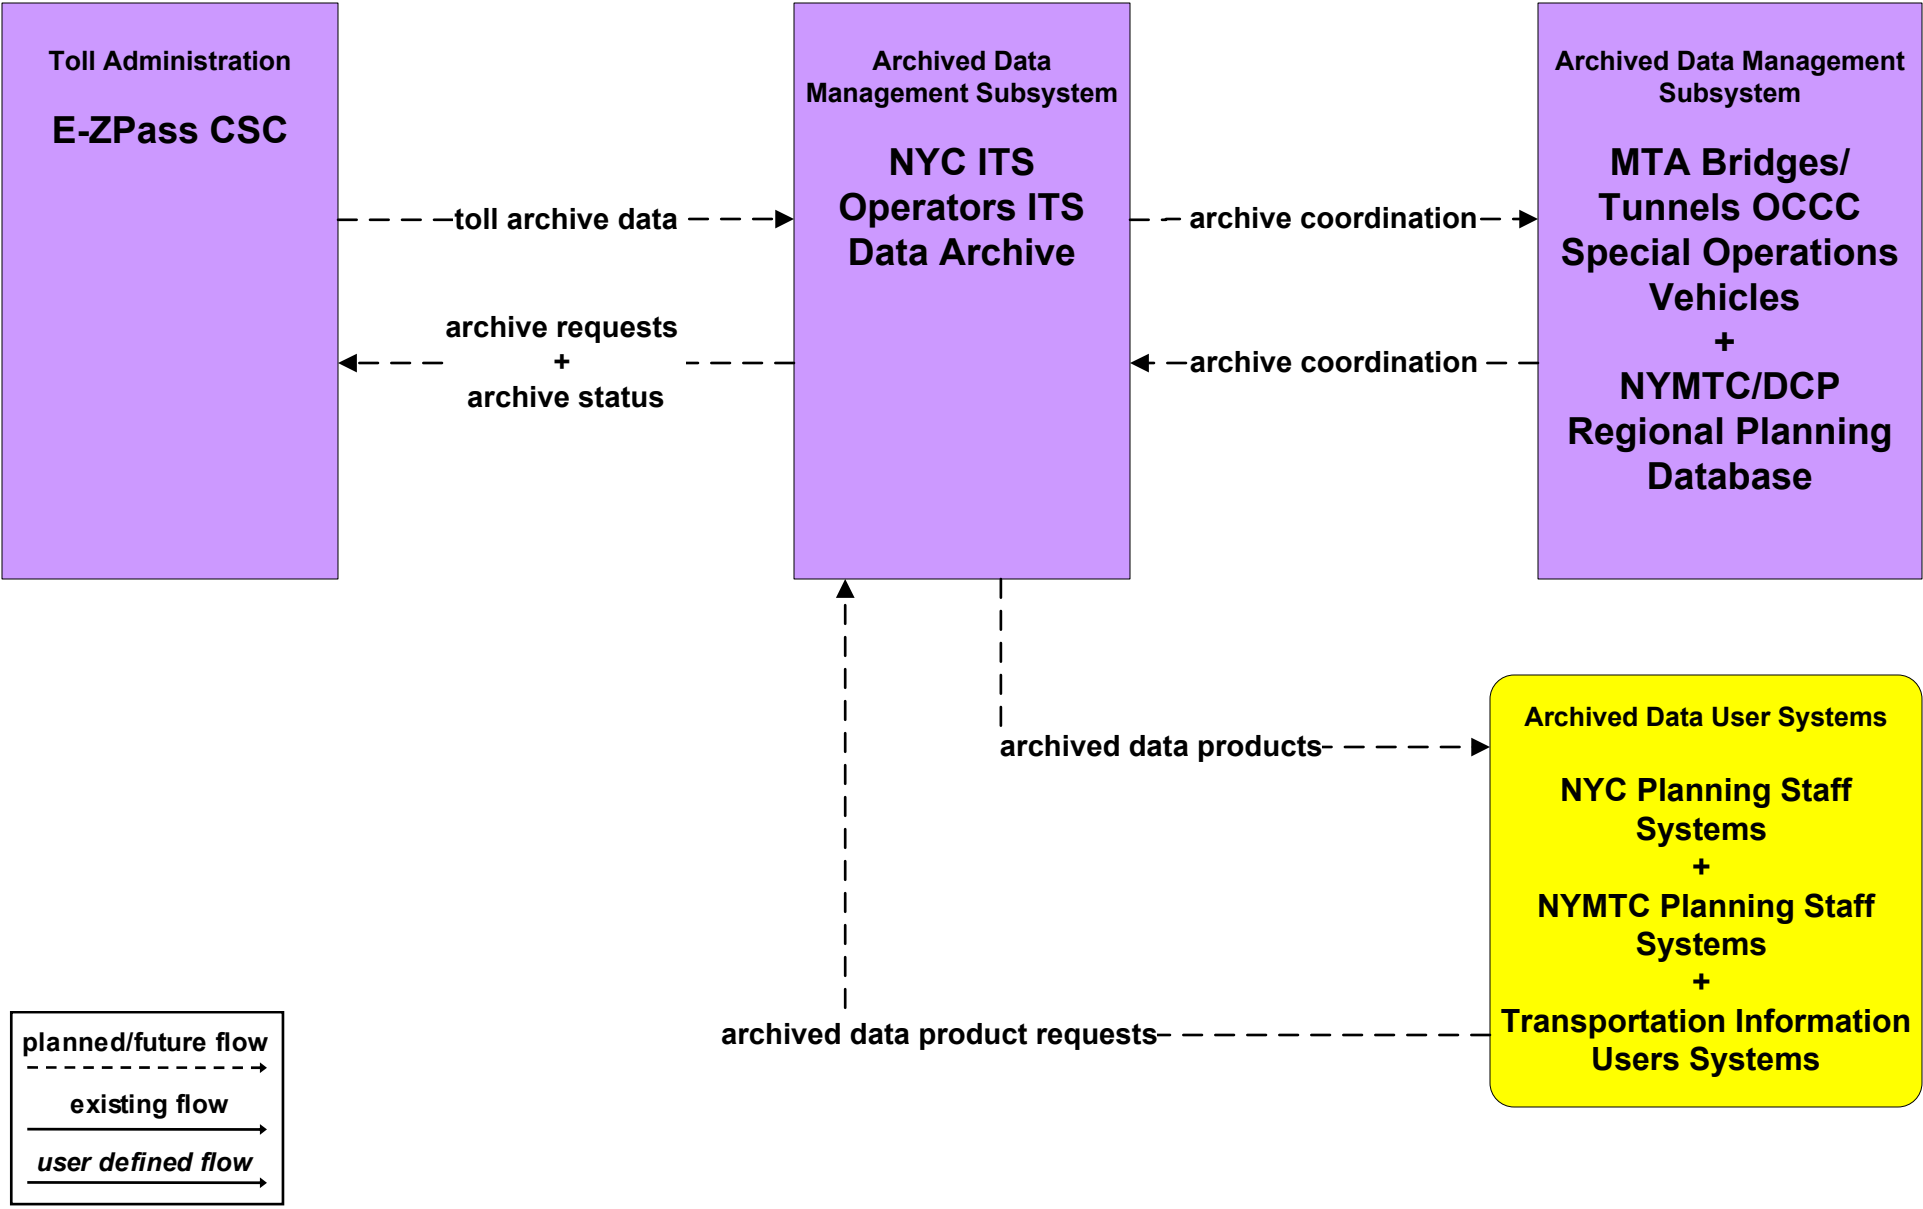

AD1 - ITS Data Mart Long Island

**AD1 - ITS Data Mart
New York City (1 of 2)**

AD1 - ITS Data Mart Hudson Valley

**AD3 - ITS Data Warehouse
NYMTC/DCP Regional Planning Database**

The ITS Element 'NYMTC Member Agencies Data Collection Systems' represents generic data that is integrated with the common elements of location and time