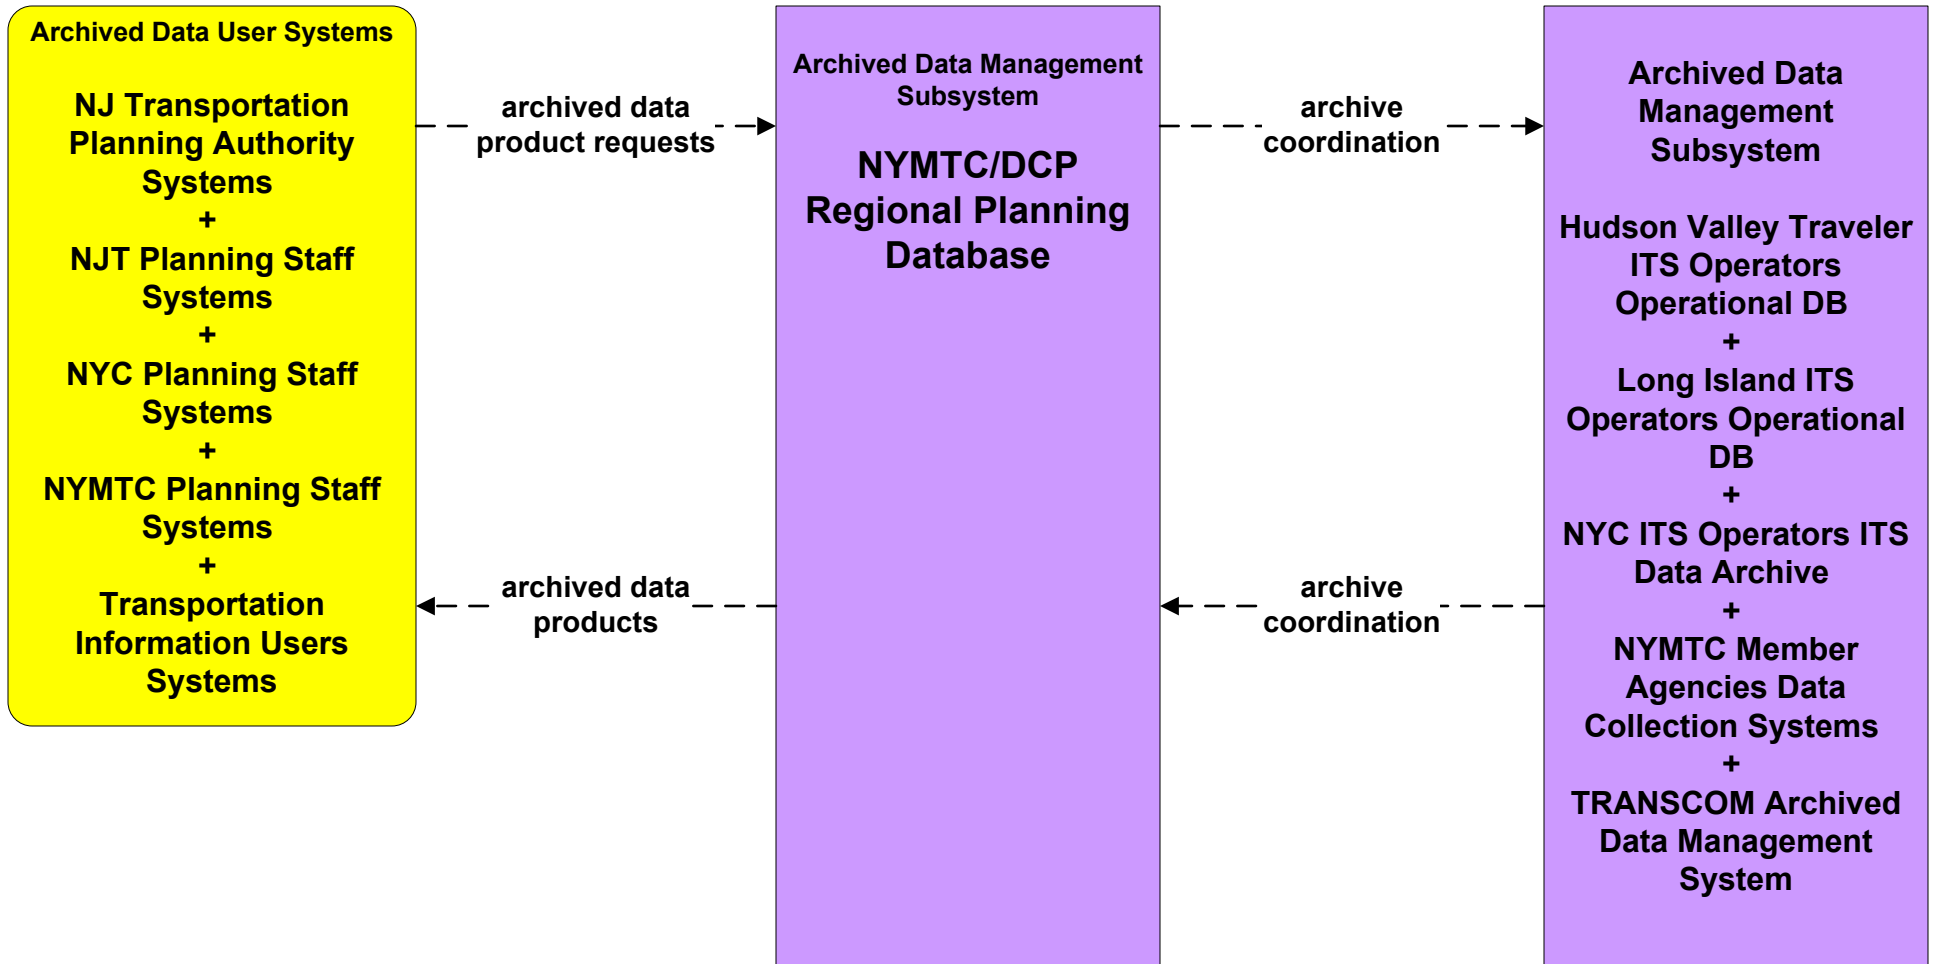

AD1 - ITS Data Mart Long Island

**AD1 - ITS Data Mart
New York City (1 of 2)**

AD1 - ITS Data Mart Hudson Valley

**AD3 - ITS Data Warehouse
NYMTC/DCP Regional Planning Database**

The ITS Element 'NYMTC Member Agencies Data Collection Systems' represents generic data that is integrated with the common elements of location and time