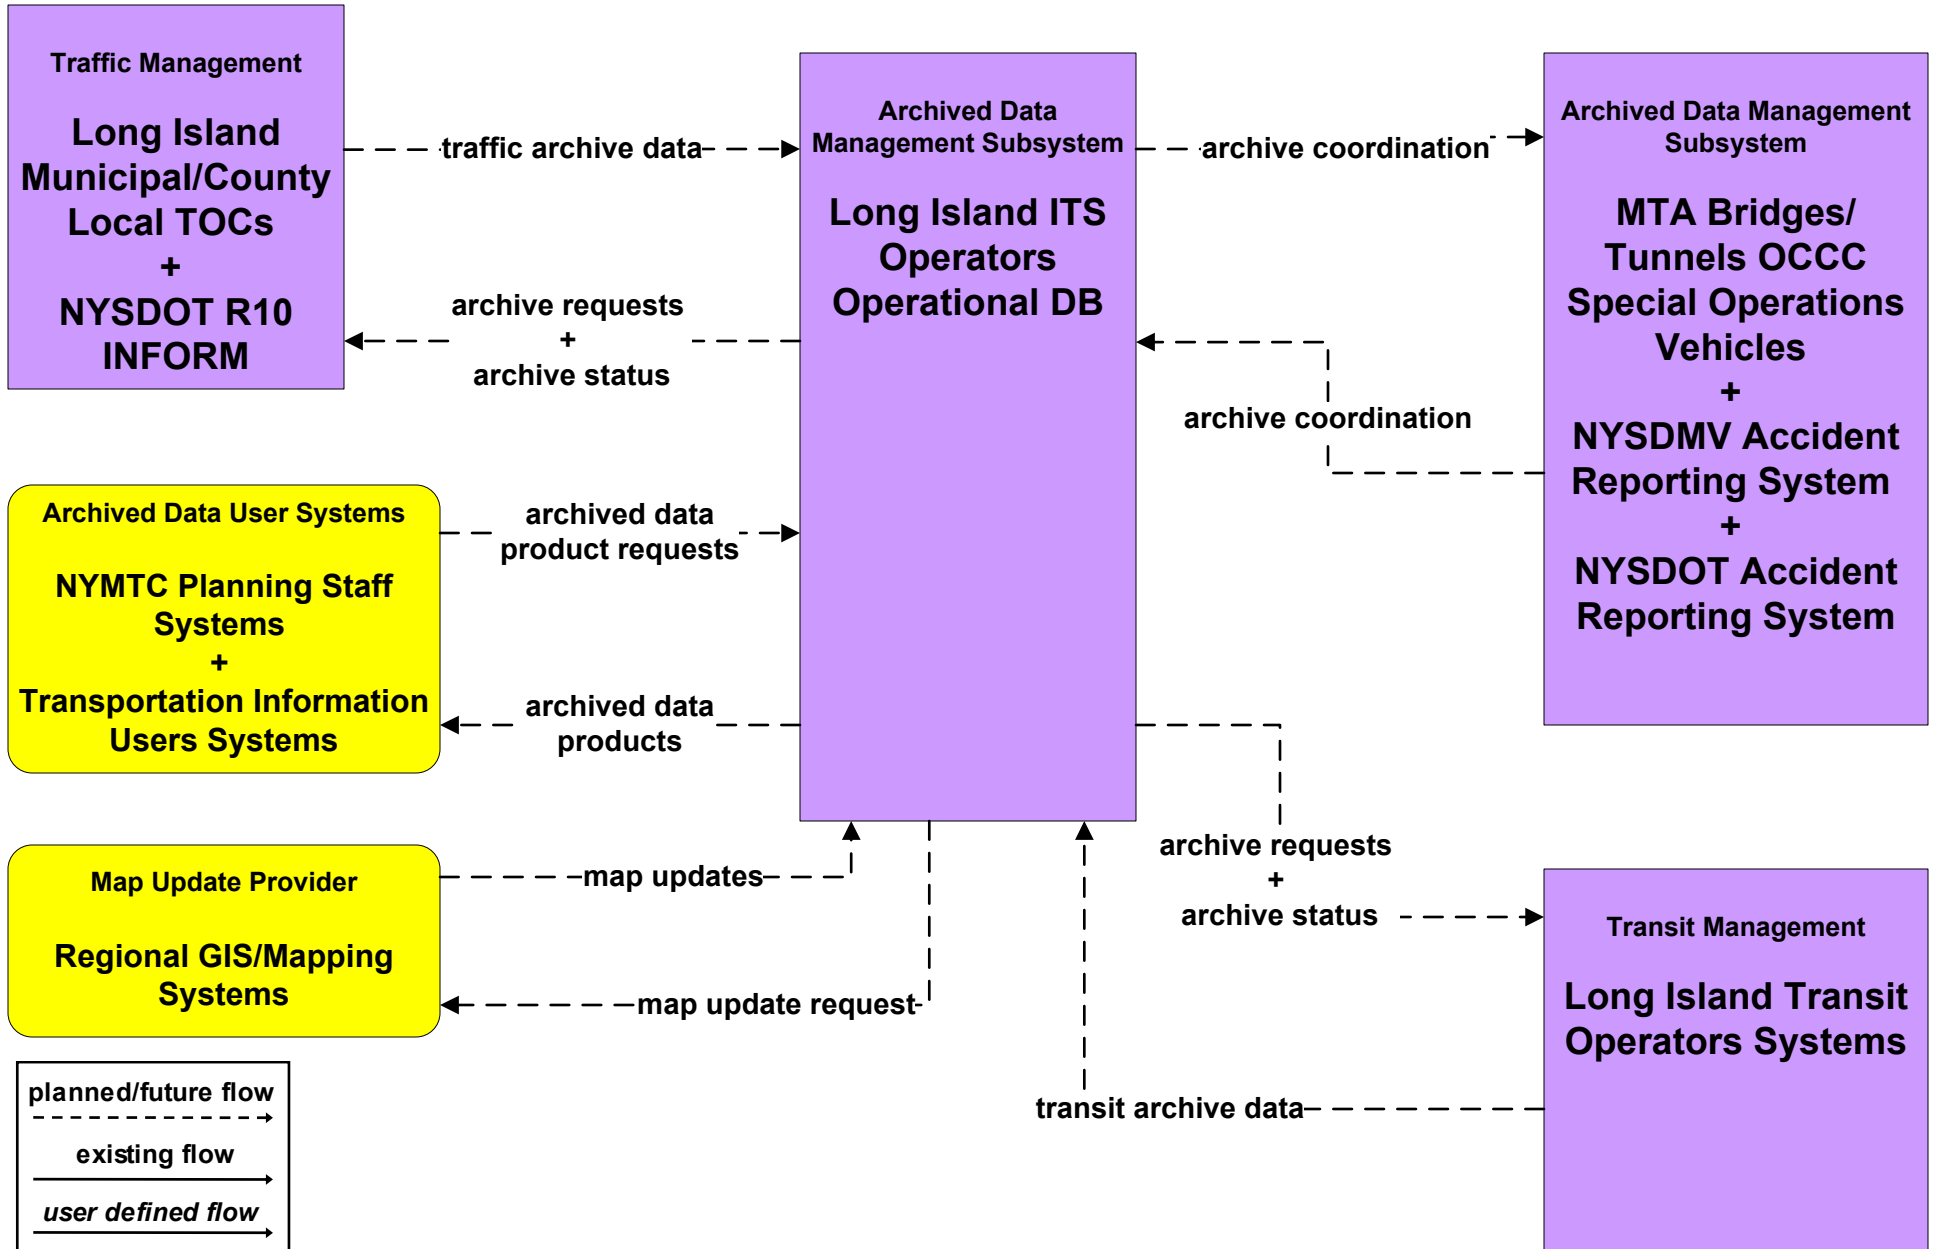

AD1 - ITS Data Mart Long Island

**AD1 - ITS Data Mart
New York City (1 of 2)**

AD1 - ITS Data Mart Hudson Valley

**AD3 - ITS Data Warehouse
NYMTC/DCP Regional Planning Database**

The ITS Element 'NYMTC Member Agencies Data Collection Systems' represents generic data that is integrated with the common elements of location and time