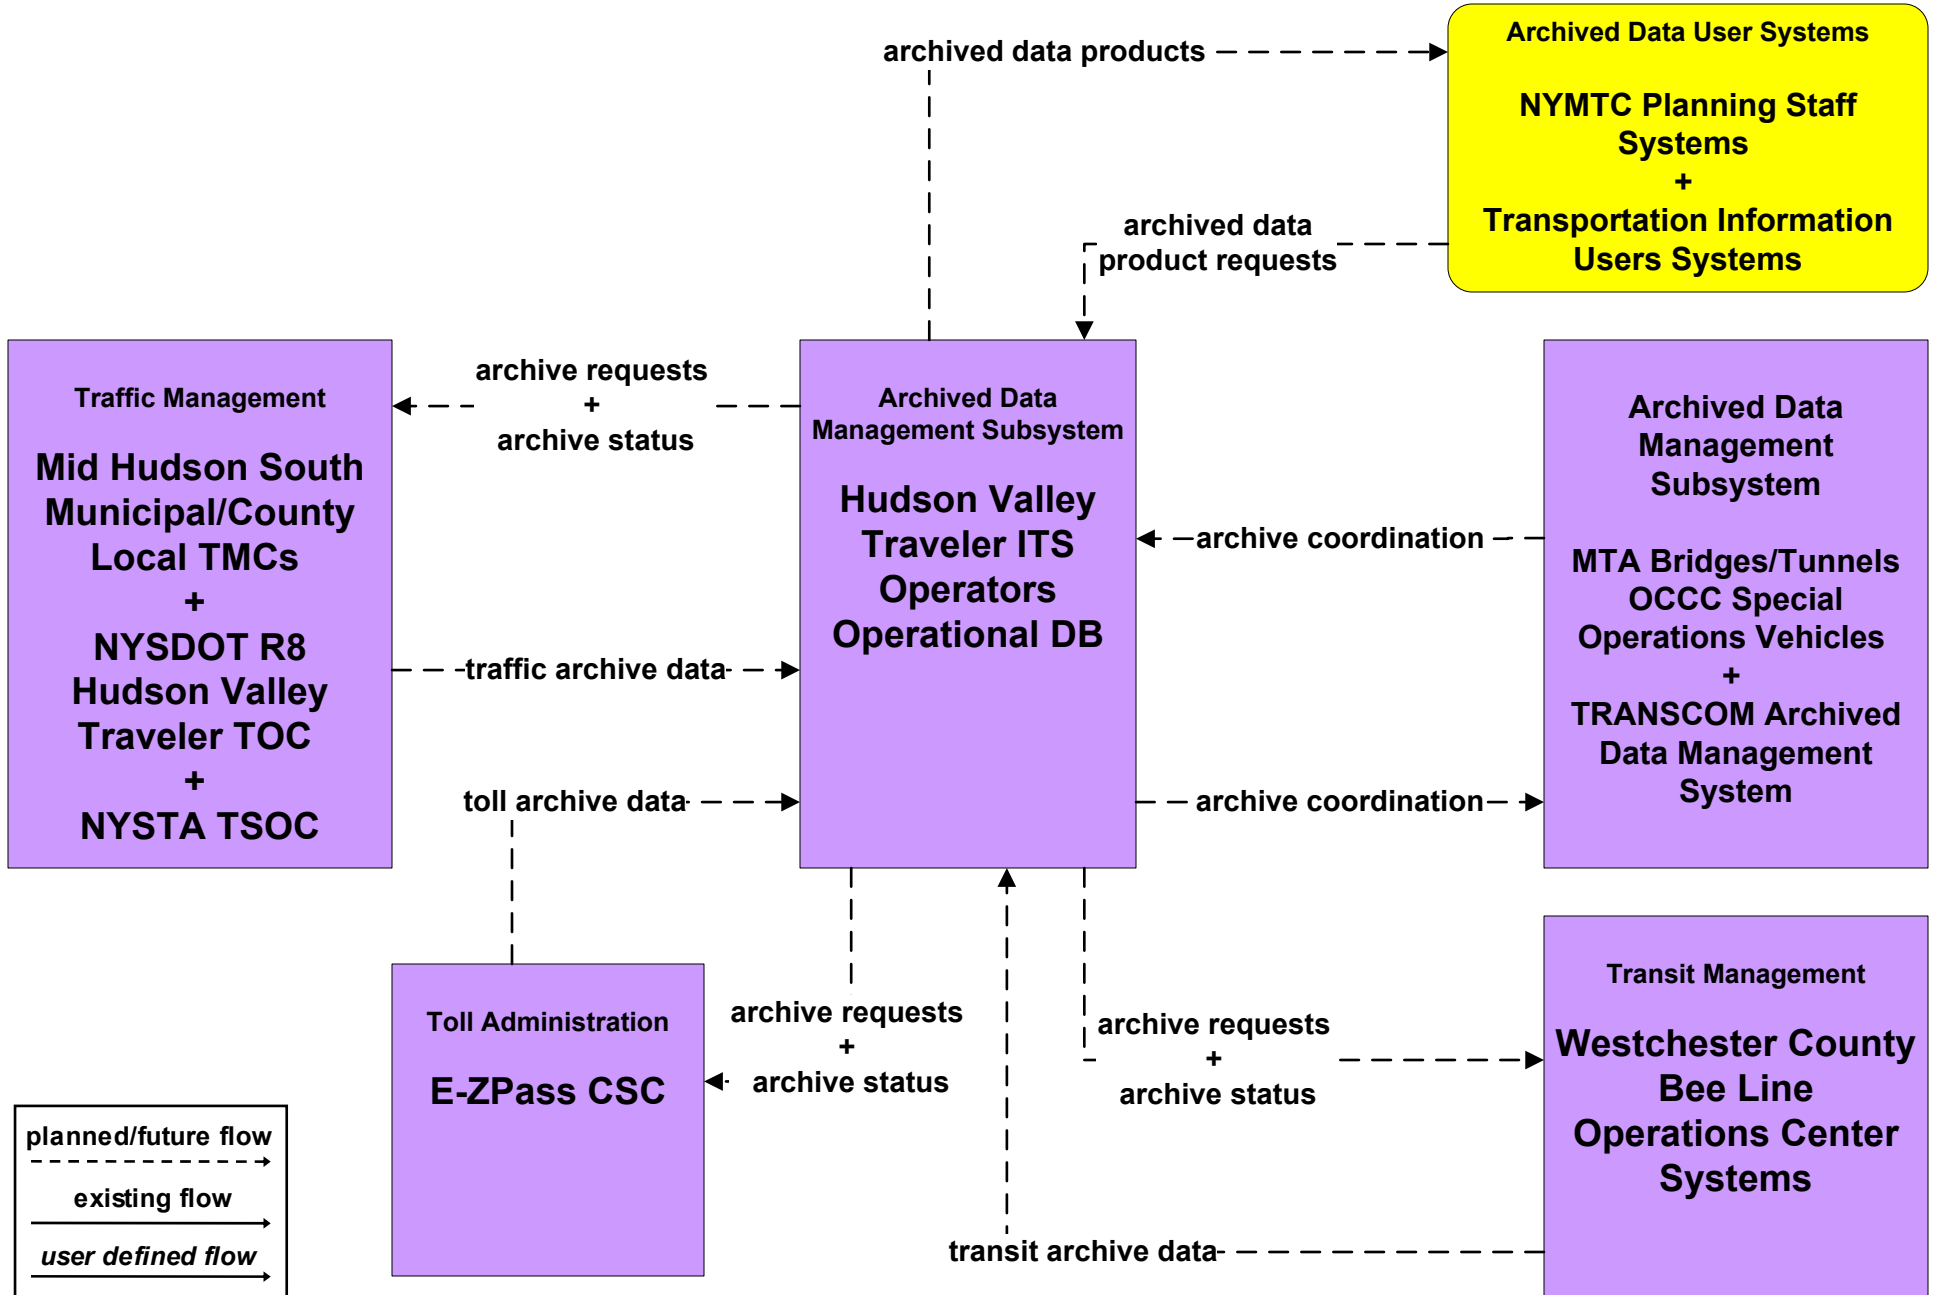

AD1 - ITS Data Mart Long Island

**AD1 - ITS Data Mart
New York City (1 of 2)**

AD1 - ITS Data Mart Hudson Valley

**AD3 - ITS Data Warehouse
NYMTC/DCP Regional Planning Database**

The ITS Element 'NYMTC Member Agencies Data Collection Systems' represents generic data that is integrated with the common elements of location and time