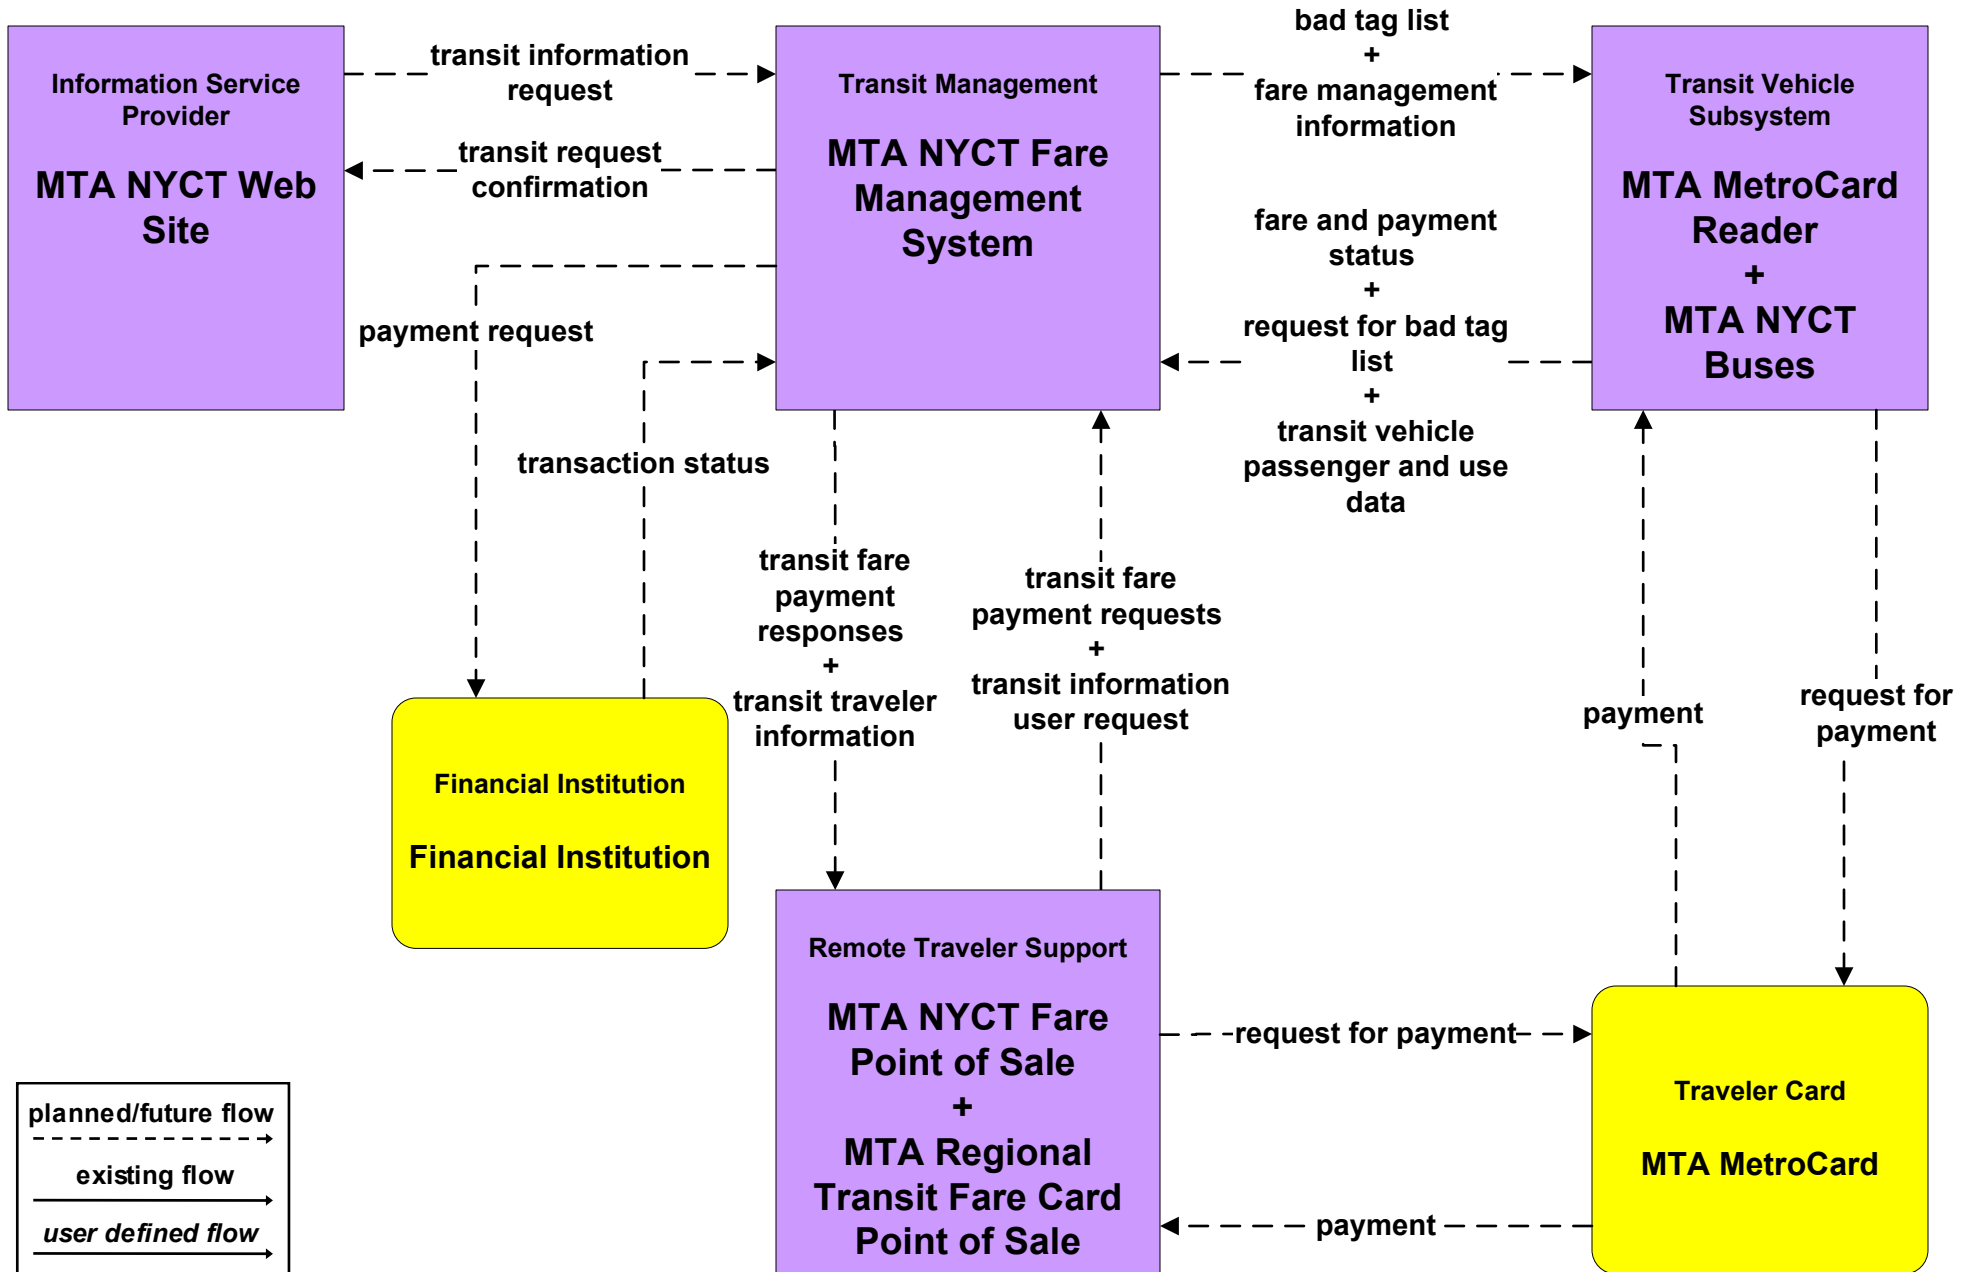

APTS4 - Transit Passenger and Fare Payment MTA MetroCard Management

APTS4 - Transit Passenger and Fare Payment MTA Long Island Bus

APTS4 - Transit Passenger and Fare Payment MTA NYC Transit

**APTS4 - Transit Passenger and Fare Payment
 PANYNJ PATH Fare Administration**

ATMS16 - Parking Facility Management NYCDOT DOT/DCP

ATMS16 - Parking Facility Management Public and Private Park and Ride

ATMS16 - Parking Facility Management MTA Metro North Parking Facilities