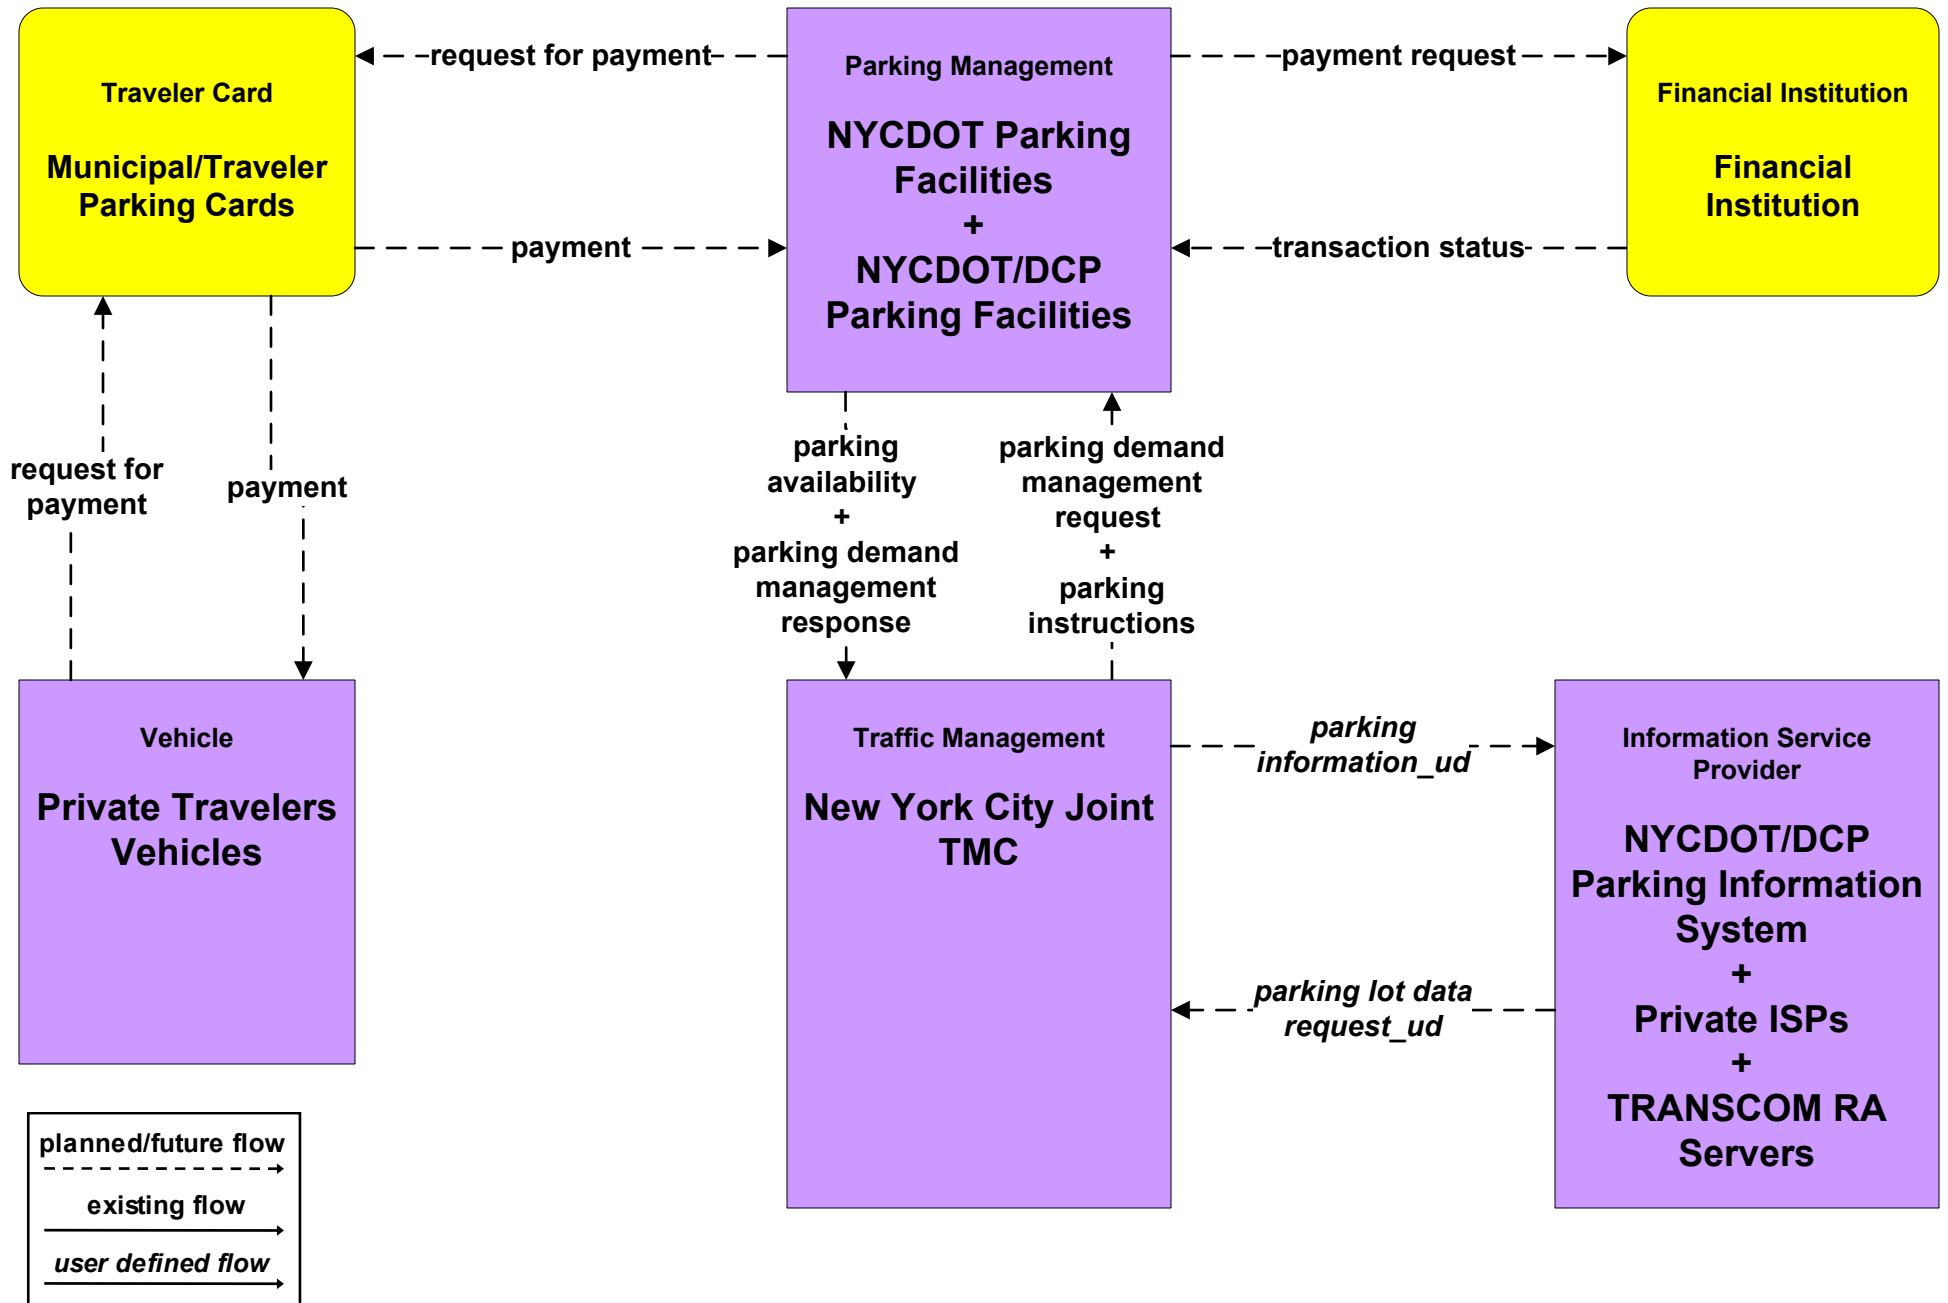

APTS4 - Transit Passenger and Fare Payment MTA MetroCard Management

APTS4 - Transit Passenger and Fare Payment MTA Long Island Bus

APTS4 - Transit Passenger and Fare Payment MTA NYC Transit

**APTS4 - Transit Passenger and Fare Payment
 PANYNJ PATH Fare Administration**

ATMS16 - Parking Facility Management NYCDOT DOT/DCP

ATMS16 - Parking Facility Management Public and Private Park and Ride

ATMS16 - Parking Facility Management MTA Metro North Parking Facilities