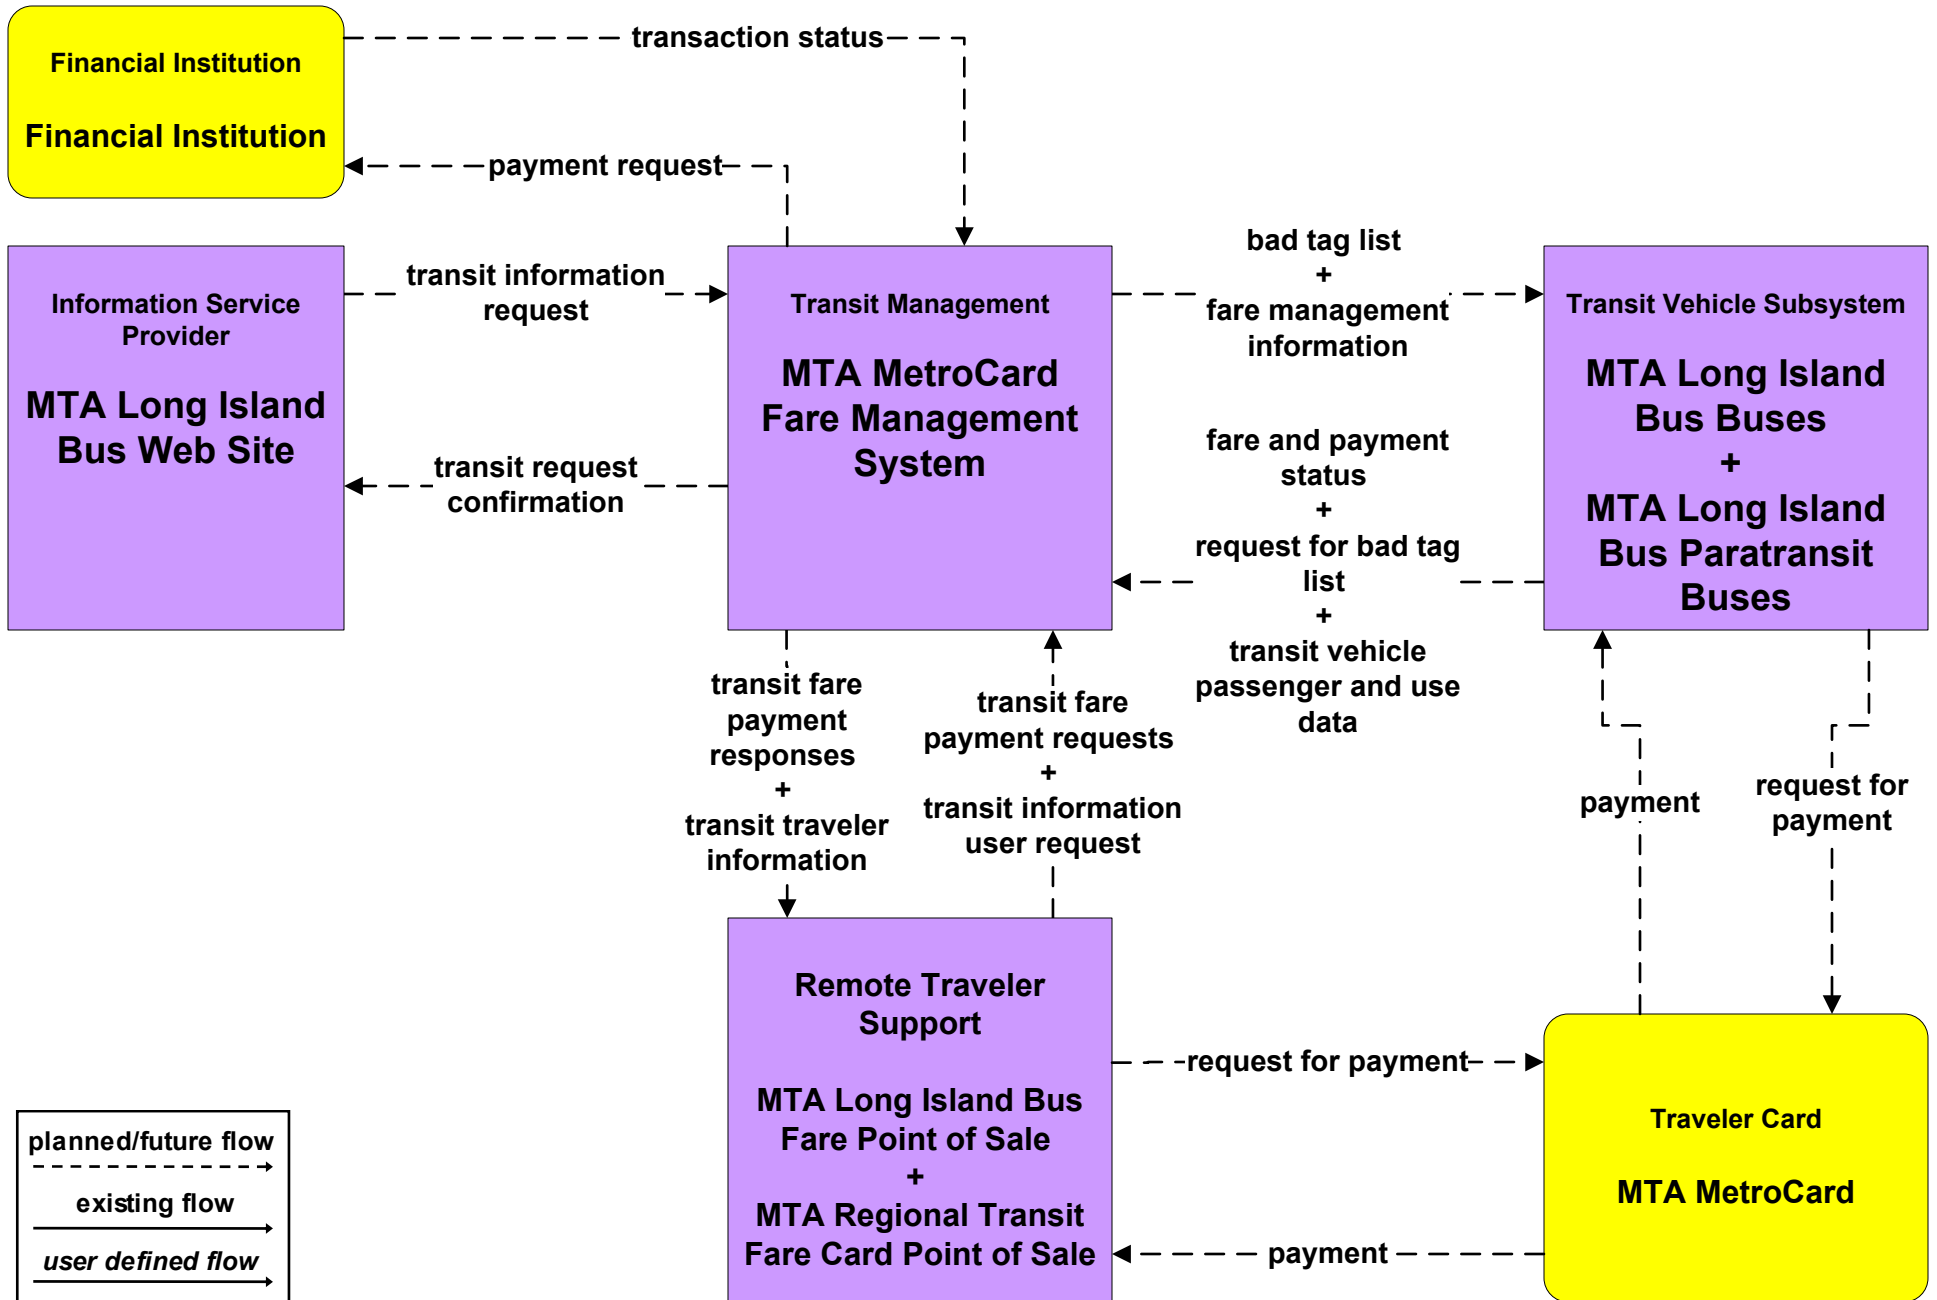

APTS4 - Transit Passenger and Fare Payment MTA MetroCard Management

APTS4 - Transit Passenger and Fare Payment MTA Long Island Bus

APTS4 - Transit Passenger and Fare Payment MTA NYC Transit

**APTS4 - Transit Passenger and Fare Payment
 PANYNJ PATH Fare Administration**

ATMS16 - Parking Facility Management NYCDOT DOT/DCP

ATMS16 - Parking Facility Management Public and Private Park and Ride

ATMS16 - Parking Facility Management MTA Metro North Parking Facilities