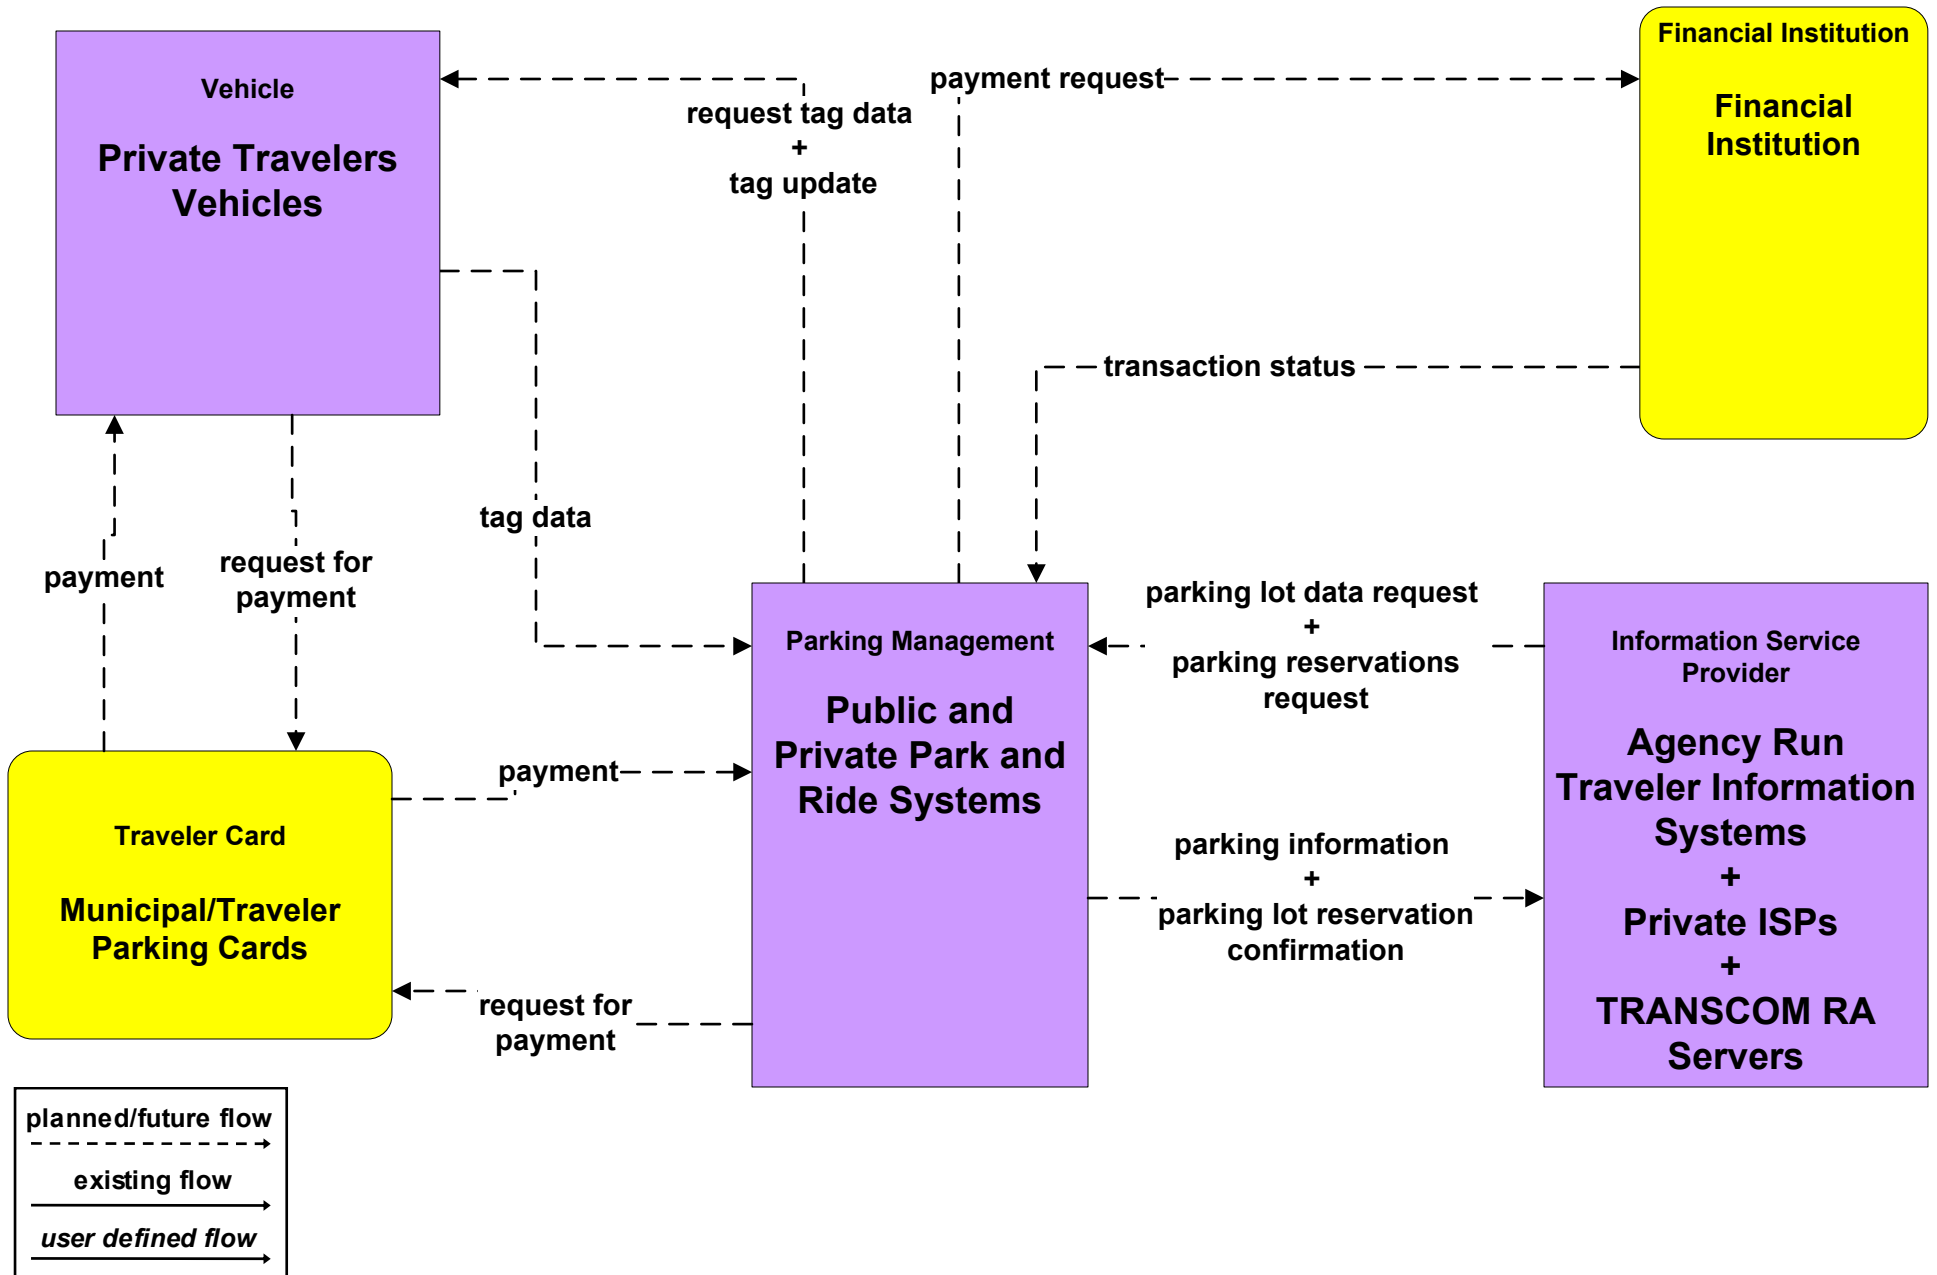

APTS4 - Transit Passenger and Fare Payment MTA MetroCard Management

APTS4 - Transit Passenger and Fare Payment MTA Long Island Bus

APTS4 - Transit Passenger and Fare Payment MTA NYC Transit

**APTS4 - Transit Passenger and Fare Payment
 PANYNJ PATH Fare Administration**

ATMS16 - Parking Facility Management NYCDOT DOT/DCP

ATMS16 - Parking Facility Management Public and Private Park and Ride

ATMS16 - Parking Facility Management MTA Metro North Parking Facilities