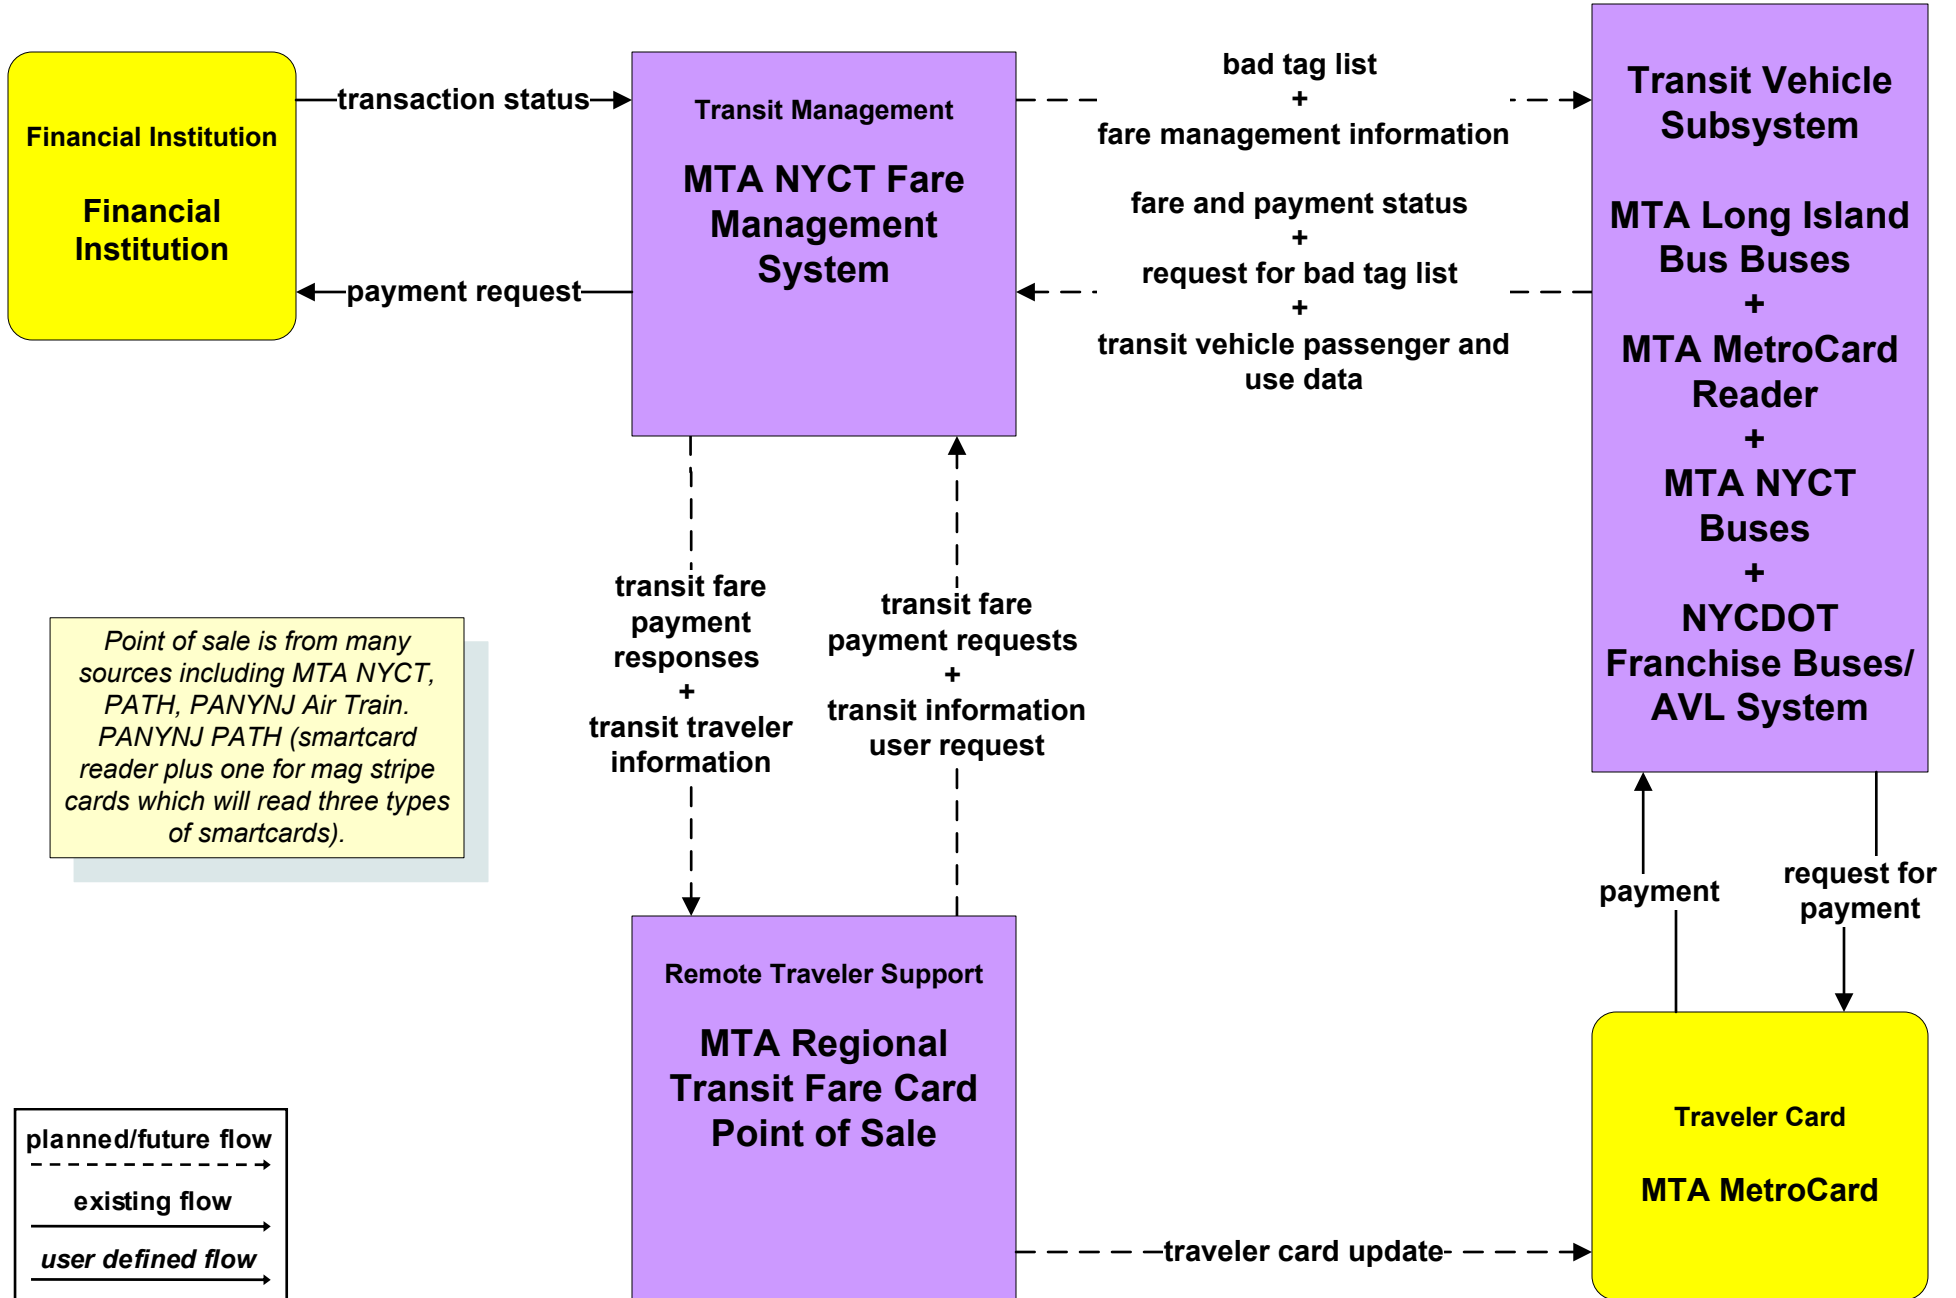

APTS4 - Transit Passenger and Fare Payment MTA MetroCard Management

APTS4 - Transit Passenger and Fare Payment MTA Long Island Bus

APTS4 - Transit Passenger and Fare Payment MTA NYC Transit

**APTS4 - Transit Passenger and Fare Payment
 PANYNJ PATH Fare Administration**

ATMS16 - Parking Facility Management NYCDOT DOT/DCP

ATMS16 - Parking Facility Management Public and Private Park and Ride

ATMS16 - Parking Facility Management MTA Metro North Parking Facilities