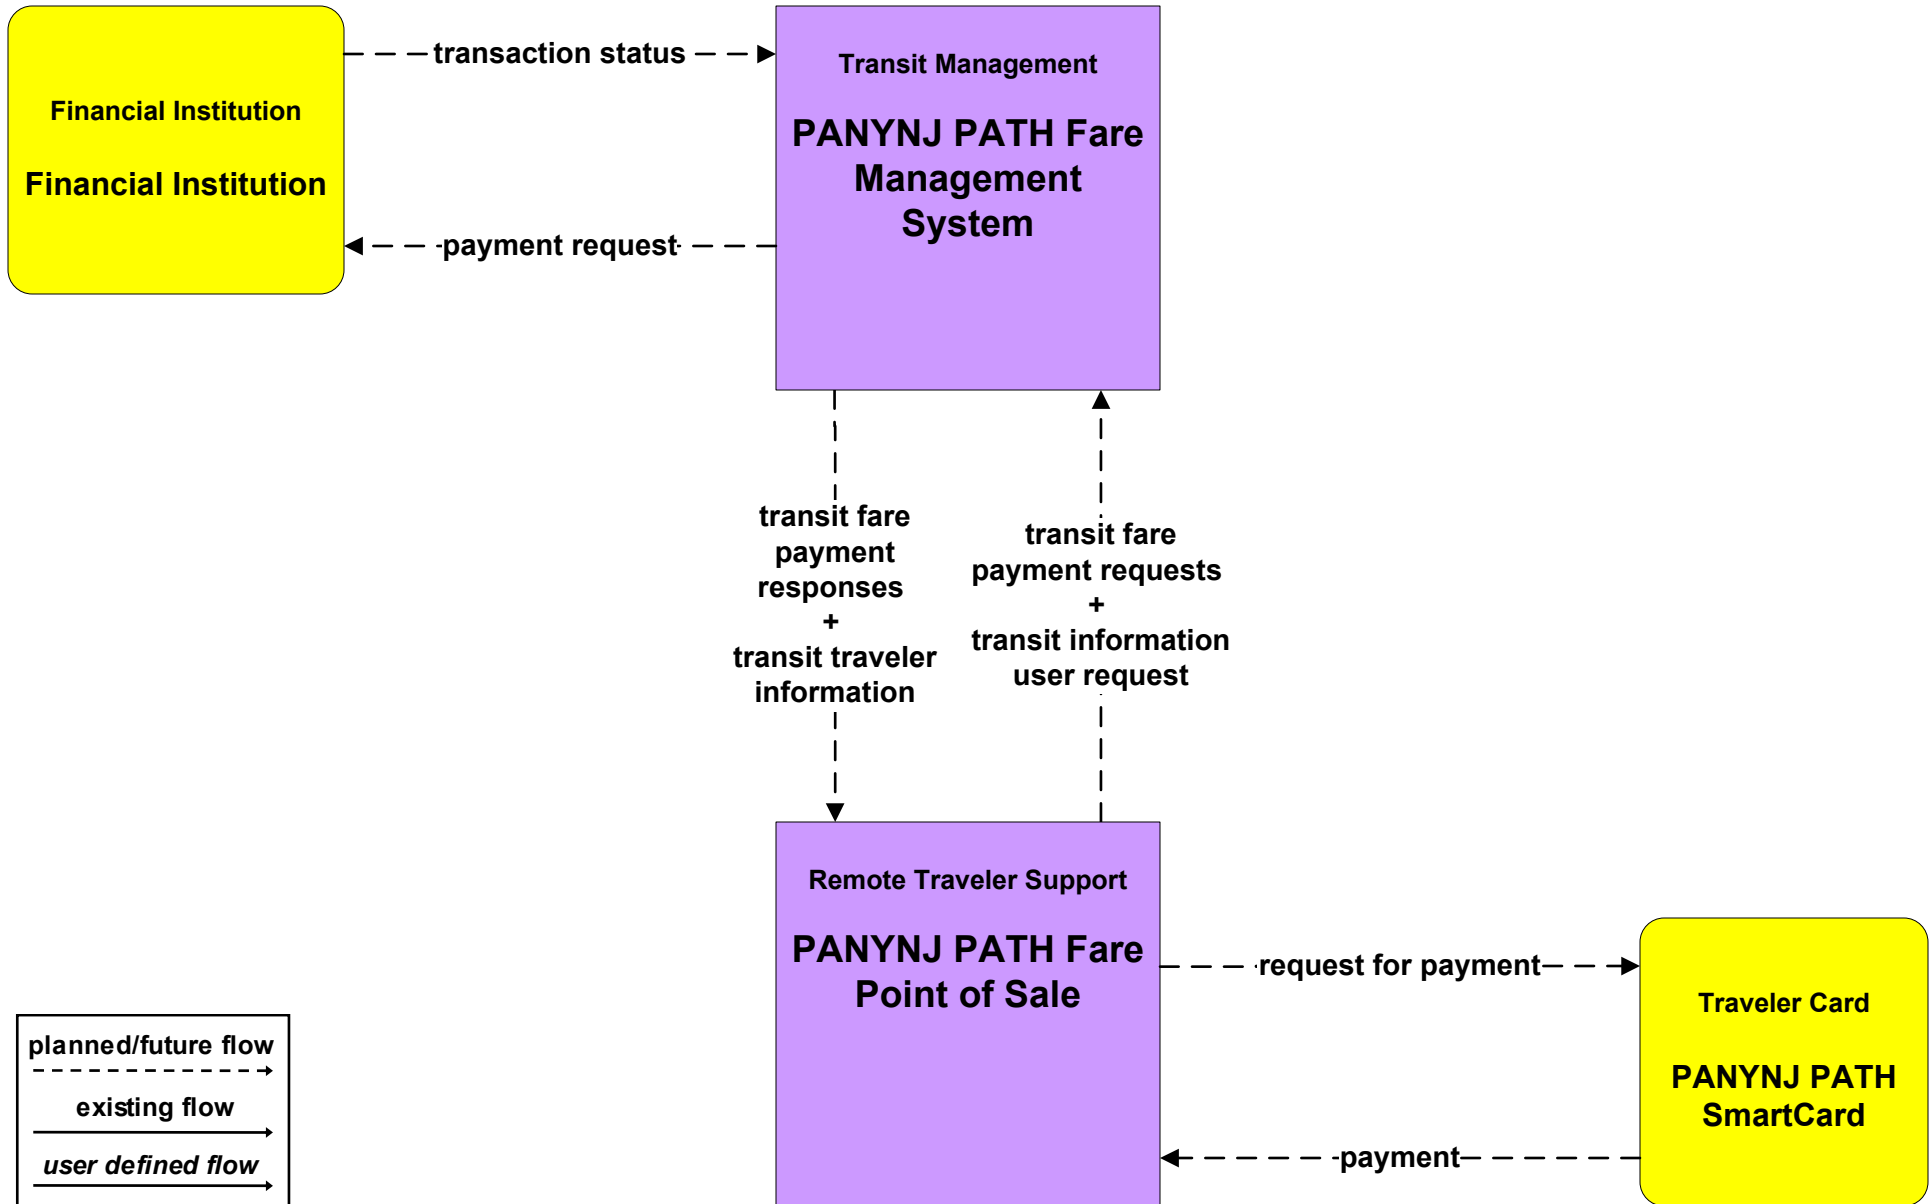

APTS4 - Transit Passenger and Fare Payment MTA MetroCard Management

APTS4 - Transit Passenger and Fare Payment MTA Long Island Bus

APTS4 - Transit Passenger and Fare Payment MTA NYC Transit

**APTS4 - Transit Passenger and Fare Payment
 PANYNJ PATH Fare Administration**

ATMS16 - Parking Facility Management NYCDOT DOT/DCP

ATMS16 - Parking Facility Management Public and Private Park and Ride

ATMS16 - Parking Facility Management MTA Metro North Parking Facilities