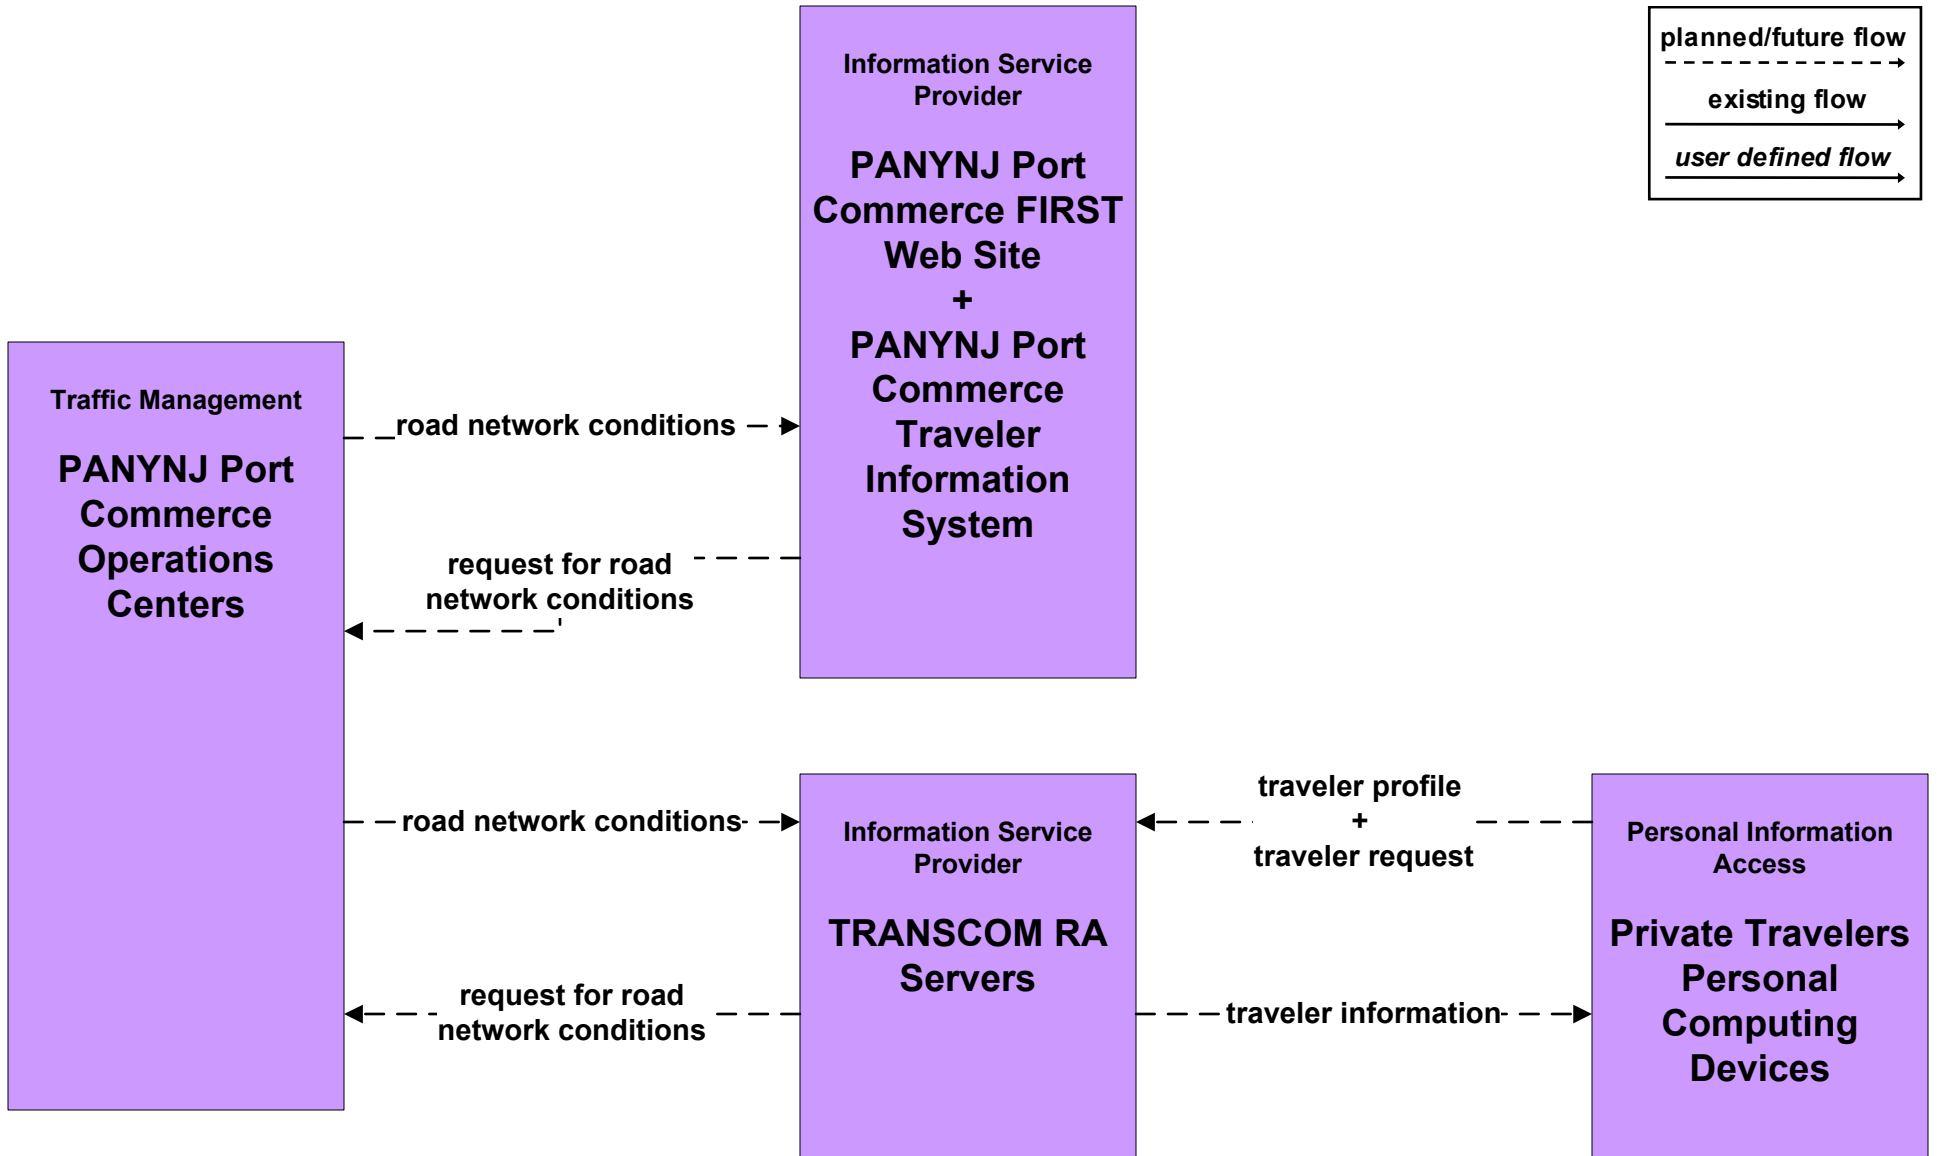

# ATIS2 - Interactive Traveler Information MTA Bridges and Tunnels Traveler Information Systems (FUTURE)

**ATIS2 - Interactive Traveler Information  
 PANYNJ Traveler Information Systems**

*The PANYNJ Traveler Information Systems ITS element above represents the PANYNJ main web page which acts as a gateway to the other department's traveler information web sites. Conceptually, this represents a single point of entry for customers to PA department systems.*

# ATIS2 - Interactive Traveler Information PANYNJ AirTrain Traveler Information Systems

# ATIS2 - Interactive Traveler Information PANYNJ PATH Traveler Information Systems

**ATIS2 - Interactive Traveler Information  
 PANYNJ Bus Terminals/Stations Traveler Information Systems**

**ATIS2 - Interactive Traveler Information  
 PANYNJ Tunnels/Bridges Traveler Information Systems**

# ATIS2 - Interactive Traveler Information PANYNJ Port Commerce Traveler Information Systems