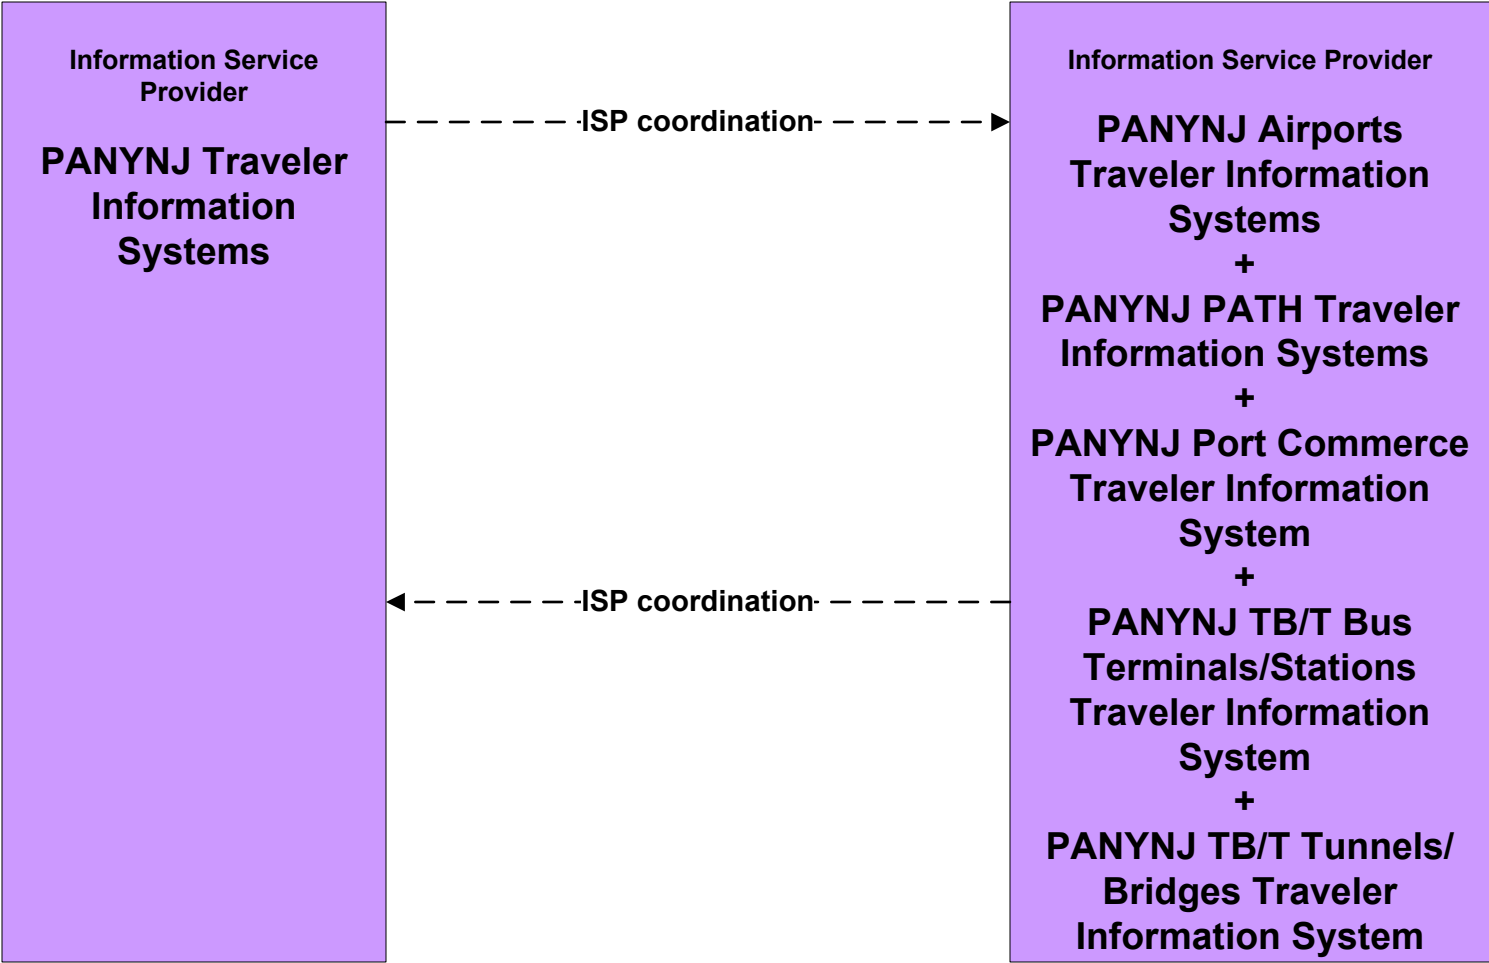

# **NYMTC ITS Integration Strategy**

**Customized Market Package Diagrams**

**Advanced Traveler Information Systems (ATIS)**

**ATIS1 - Broadcast Traveler Information  
Metro North Railroad**

# ATIS2 - Interactive Traveler Information TRIPS123

# ATIS2 - Interactive Traveler Information MTA Traveler Information Systems

# ATIS2 - Interactive Traveler Information MTA Bridges and Tunnels Traveler Information Systems (FUTURE)

**ATIS2 - Interactive Traveler Information  
 PANYNJ Traveler Information Systems**

*The PANYNJ Traveler Information Systems ITS element above represents the PANYNJ main web page which acts as a gateway to the other department's traveler information web sites. Conceptually, this represents a single point of entry for customers to PA department systems.*