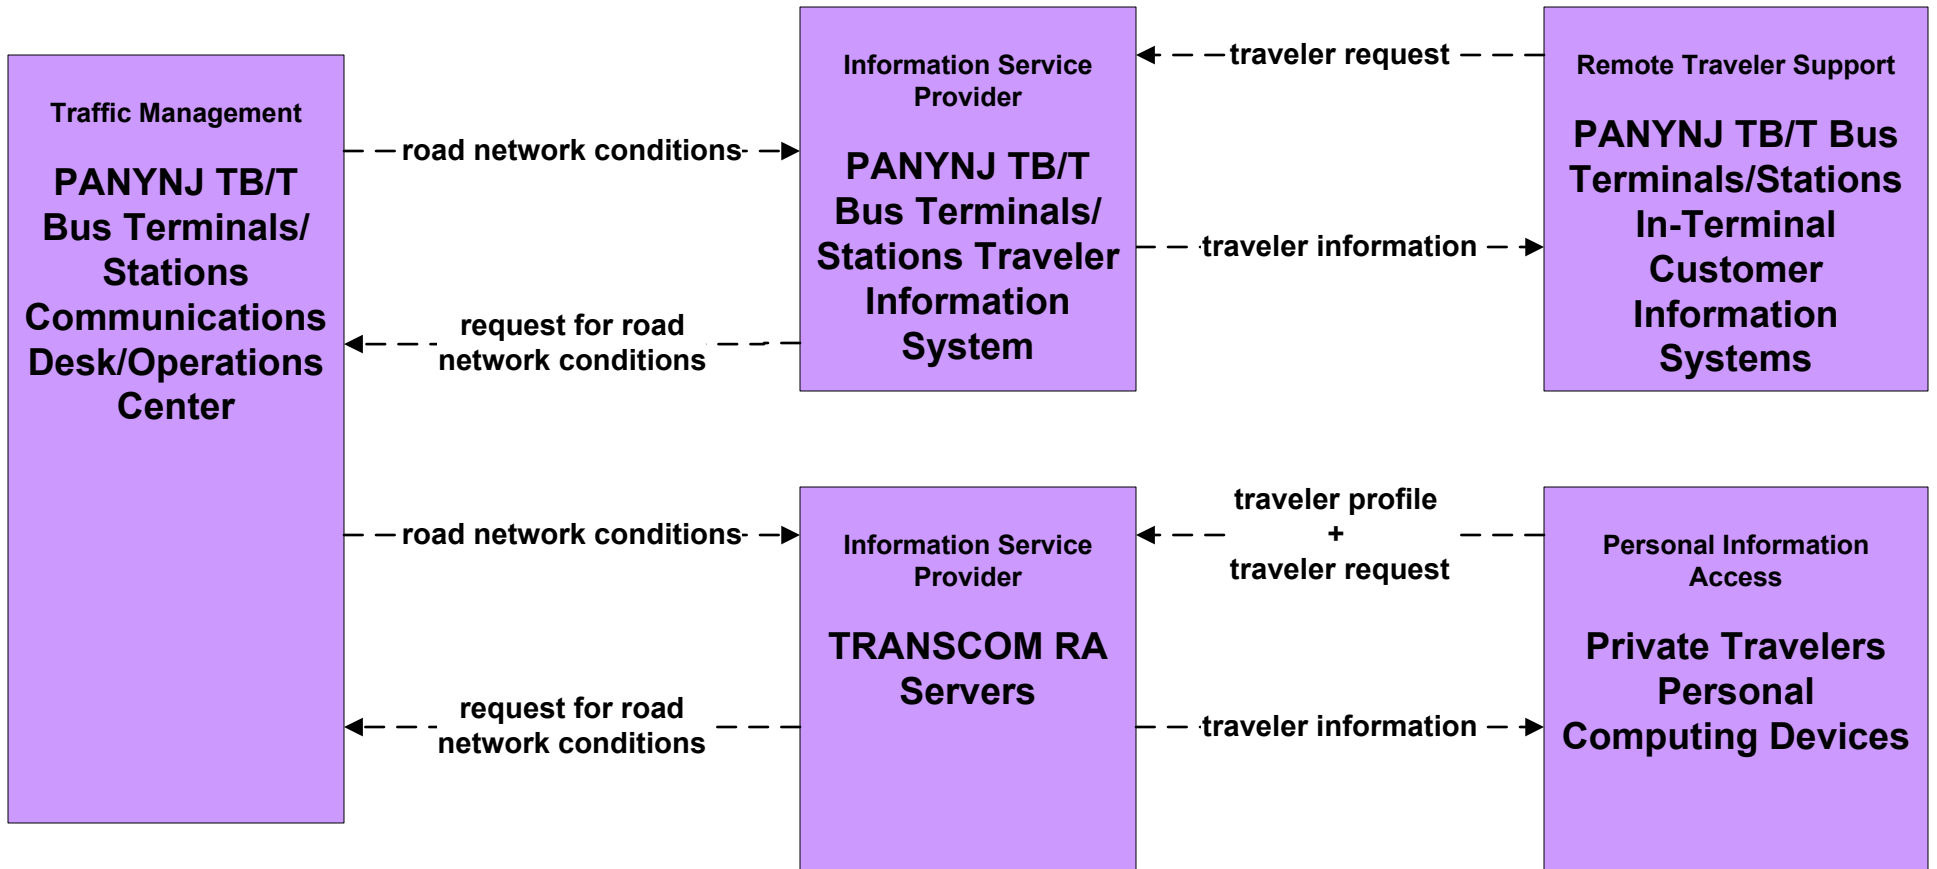

# ATIS2 - Interactive Traveler Information MTA Traveler Information Systems

# ATIS2 - Interactive Traveler Information MTA Bridges and Tunnels Traveler Information Systems (FUTURE)

**ATIS2 - Interactive Traveler Information  
 PANYNJ Traveler Information Systems**

*The PANYNJ Traveler Information Systems ITS element above represents the PANYNJ main web page which acts as a gateway to the other department's traveler information web sites. Conceptually, this represents a single point of entry for customers to PA department systems.*

# ATIS2 - Interactive Traveler Information PANYNJ AirTrain Traveler Information Systems

# ATIS2 - Interactive Traveler Information PANYNJ PATH Traveler Information Systems

**ATIS2 - Interactive Traveler Information  
 PANYNJ Bus Terminals/Stations Traveler Information Systems**

**ATIS2 - Interactive Traveler Information  
 PANYNJ Tunnels/Bridges Traveler Information Systems**