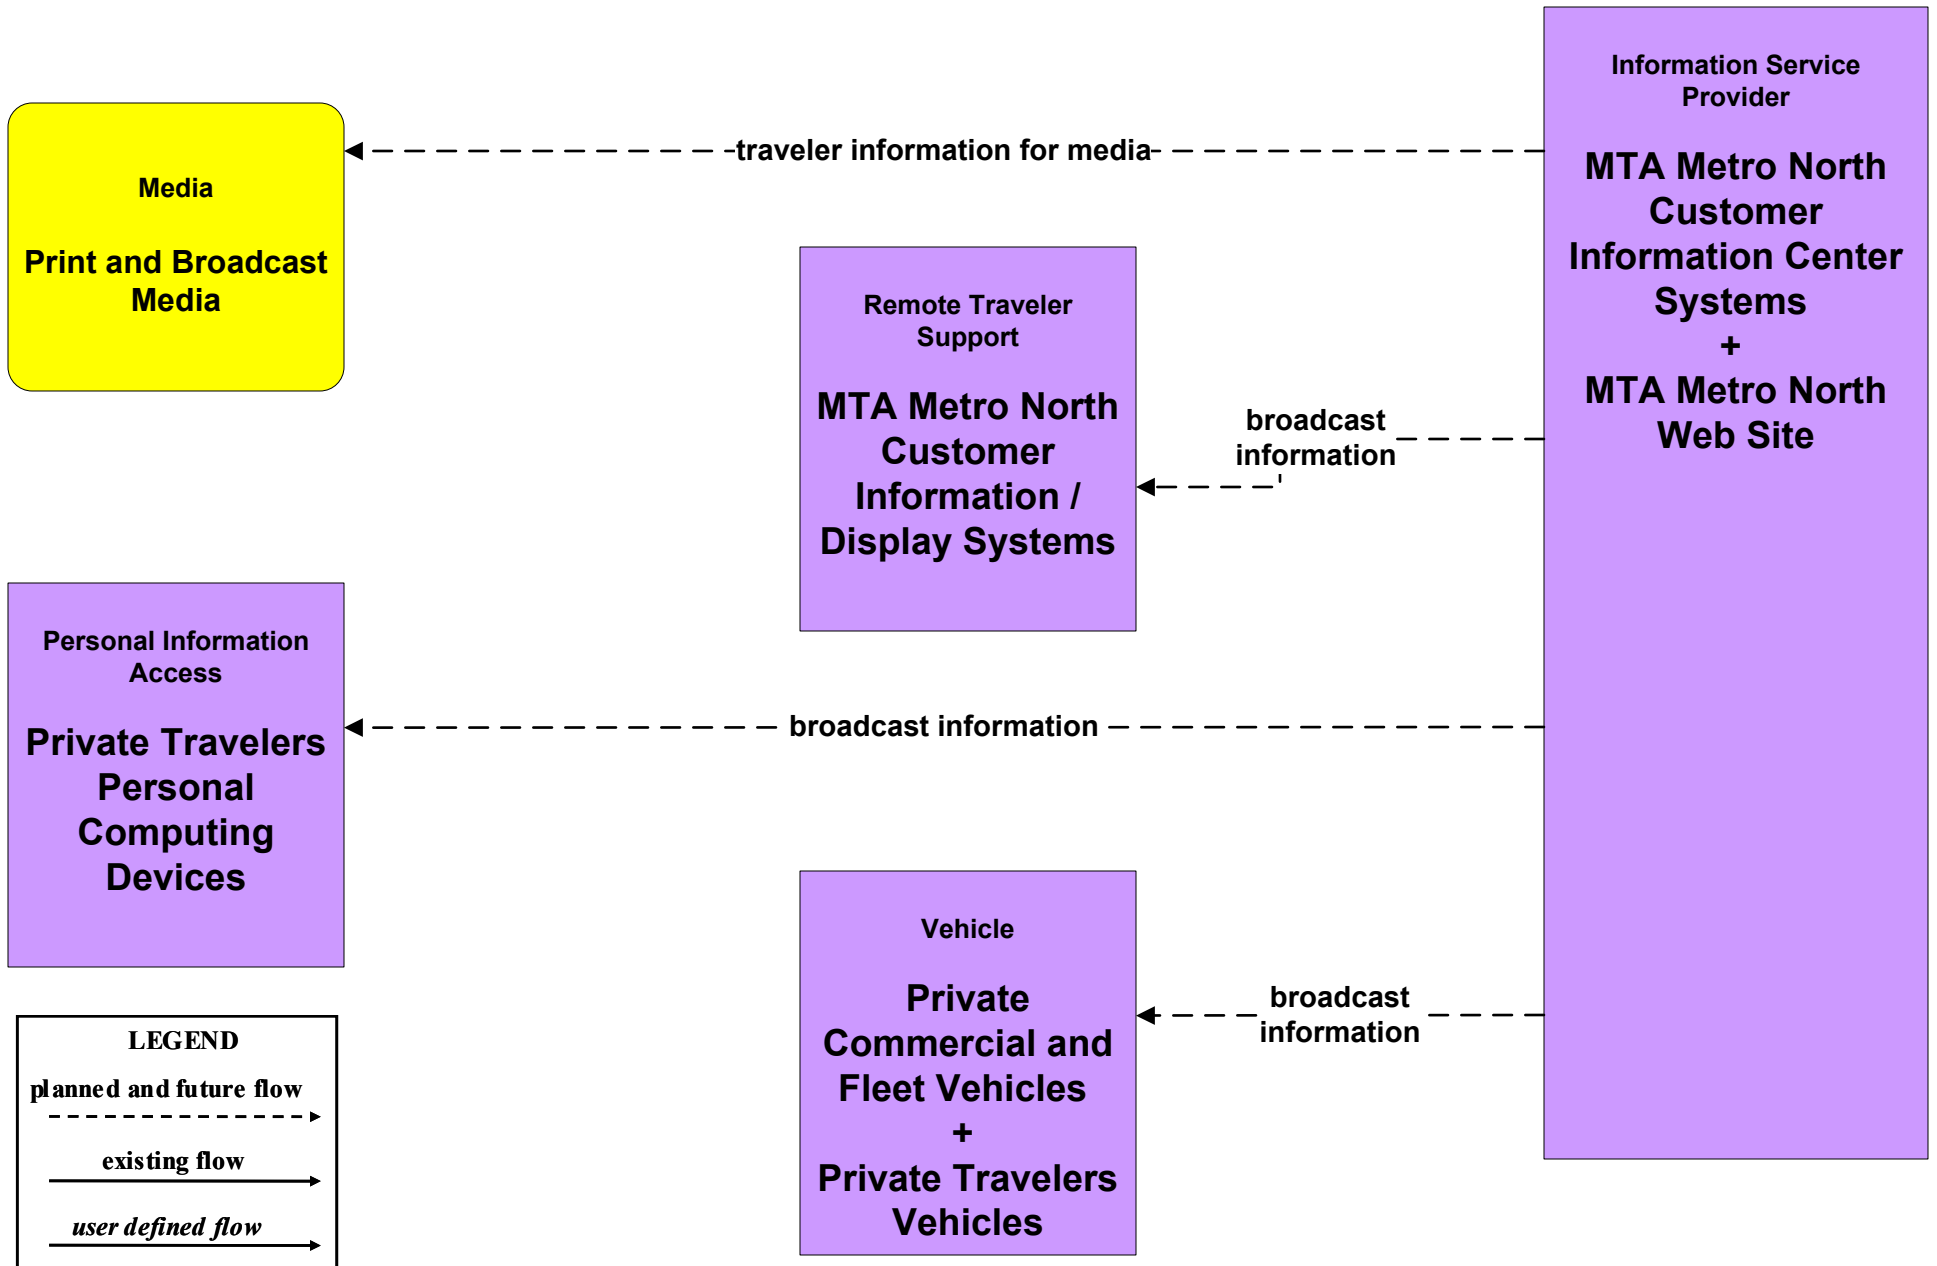

# **NYMTC ITS Integration Strategy**

**Customized Market Package Diagrams**

**Advanced Traveler Information Systems (ATIS)**

**ATIS1 - Broadcast Traveler Information  
Metro North Railroad**

# ATIS2 - Interactive Traveler Information TRIPS123

# ATIS2 - Interactive Traveler Information MTA Traveler Information Systems

# ATIS2 - Interactive Traveler Information MTA Bridges and Tunnels Traveler Information Systems (FUTURE)

**ATIS2 - Interactive Traveler Information  
 PANYNJ Traveler Information Systems**

*The PANYNJ Traveler Information Systems ITS element above represents the PANYNJ main web page which acts as a gateway to the other department's traveler information web sites. Conceptually, this represents a single point of entry for customers to PA department systems.*