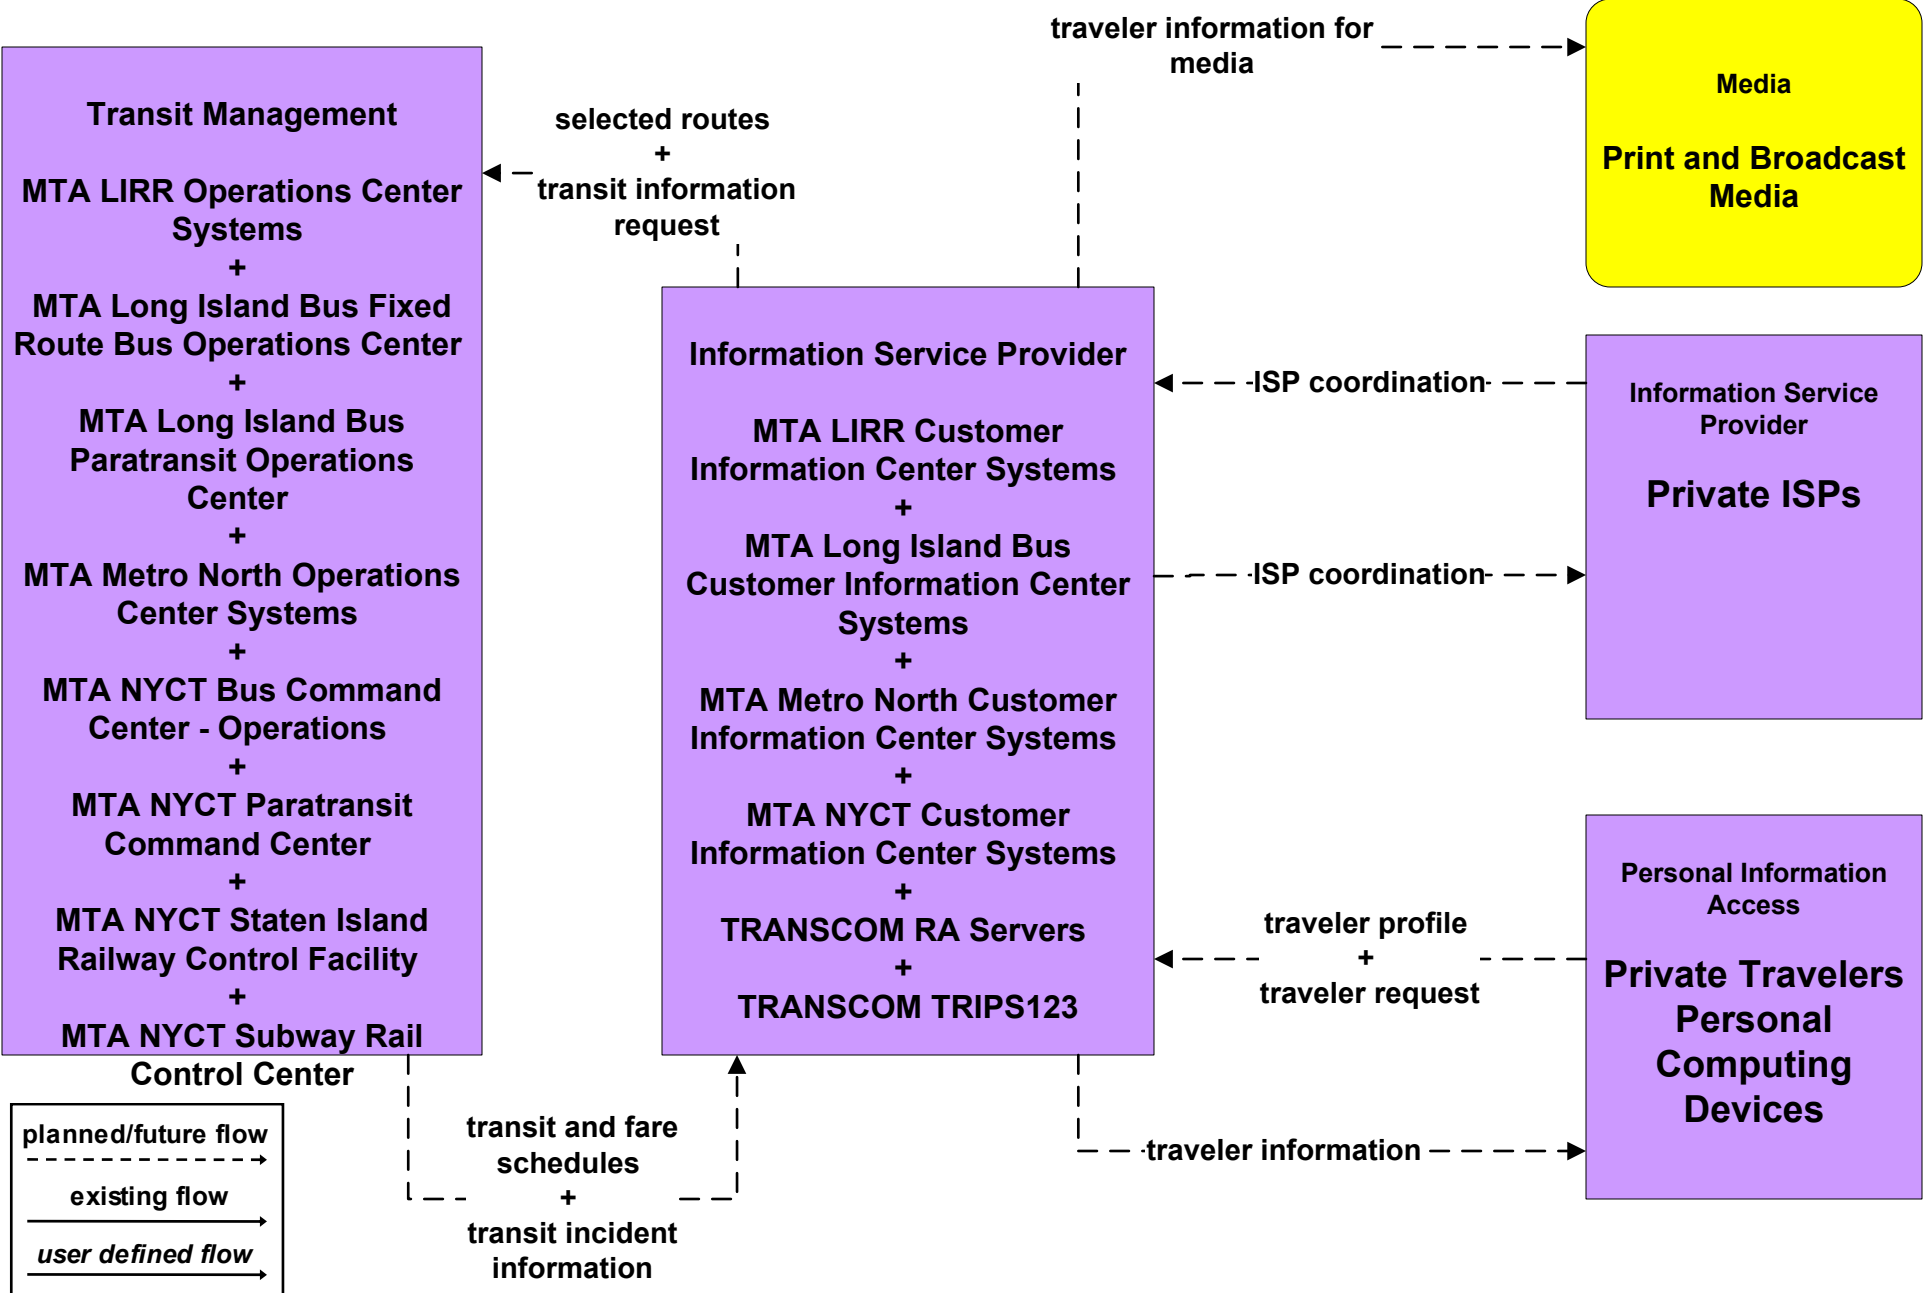

# **NYMTC ITS Integration Strategy**

**Customized Market Package Diagrams**

**Advanced Traveler Information Systems (ATIS)**

**ATIS1 - Broadcast Traveler Information  
Metro North Railroad**

# ATIS2 - Interactive Traveler Information TRIPS123

# ATIS2 - Interactive Traveler Information MTA Traveler Information Systems

# ATIS2 - Interactive Traveler Information MTA Bridges and Tunnels Traveler Information Systems (FUTURE)

**ATIS2 - Interactive Traveler Information  
 PANYNJ Traveler Information Systems**

*The PANYNJ Traveler Information Systems ITS element above represents the PANYNJ main web page which acts as a gateway to the other department's traveler information web sites. Conceptually, this represents a single point of entry for customers to PA department systems.*