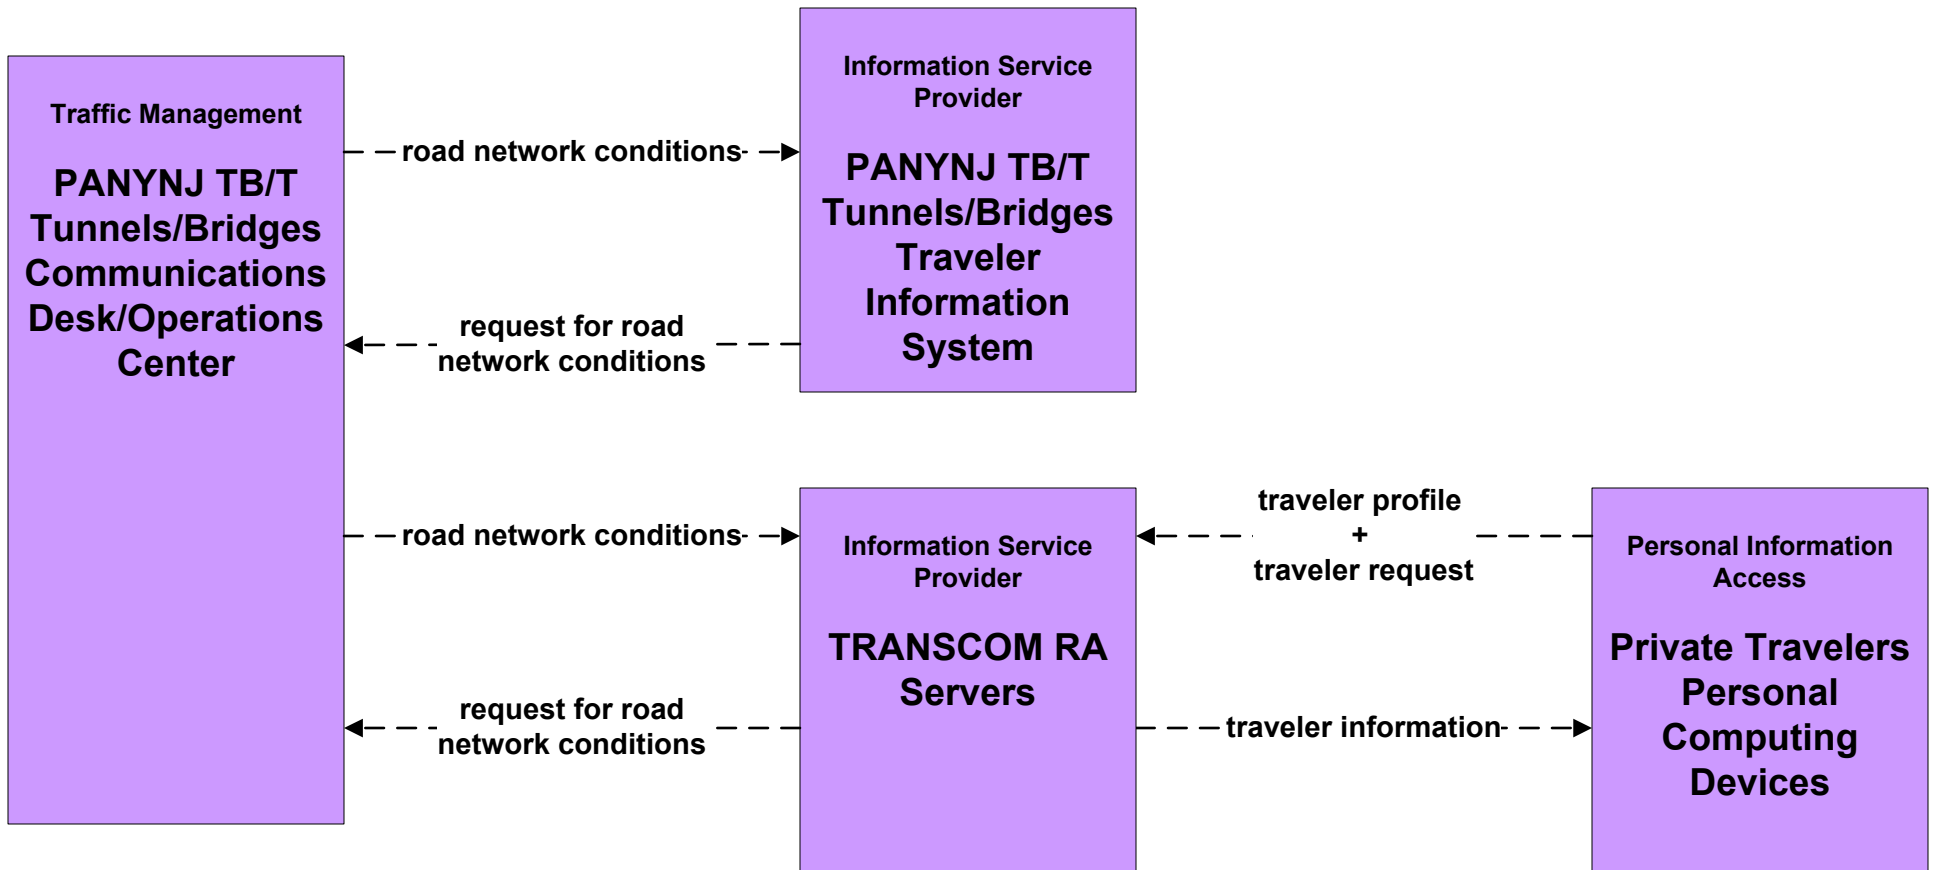

# ATIS2 - Interactive Traveler Information MTA Bridges and Tunnels Traveler Information Systems (FUTURE)

**ATIS2 - Interactive Traveler Information  
 PANYNJ Traveler Information Systems**

*The PANYNJ Traveler Information Systems ITS element above represents the PANYNJ main web page which acts as a gateway to the other department's traveler information web sites. Conceptually, this represents a single point of entry for customers to PA department systems.*

# ATIS2 - Interactive Traveler Information PANYNJ AirTrain Traveler Information Systems

# ATIS2 - Interactive Traveler Information PANYNJ PATH Traveler Information Systems

**ATIS2 - Interactive Traveler Information  
 PANYNJ Bus Terminals/Stations Traveler Information Systems**

**ATIS2 - Interactive Traveler Information  
 PANYNJ Tunnels/Bridges Traveler Information Systems**

# ATIS2 - Interactive Traveler Information PANYNJ Port Commerce Traveler Information Systems