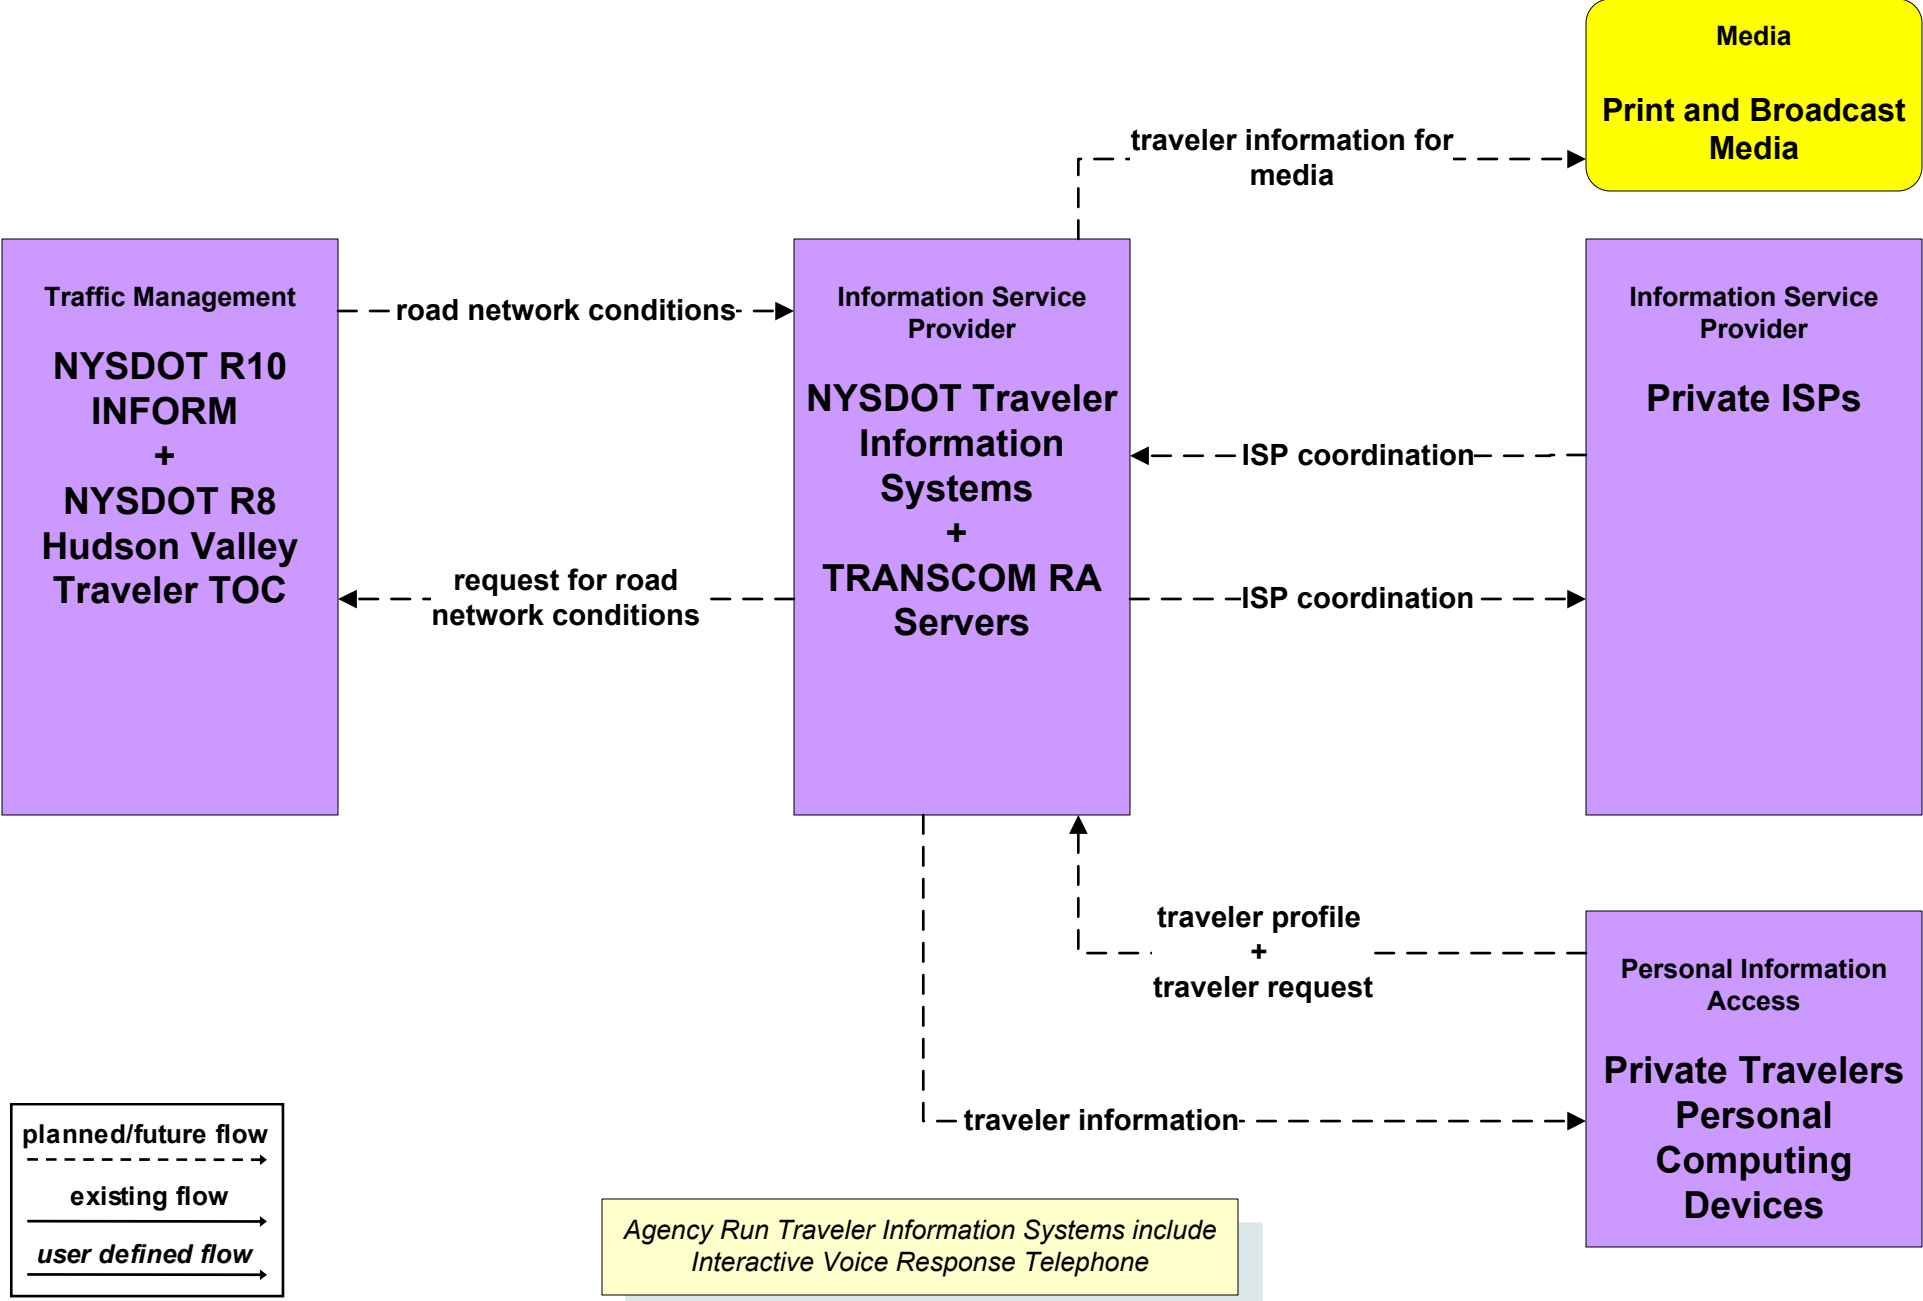

**ATIS2 - Interactive Traveler Information
NYSDOT Traveler Information Systems**