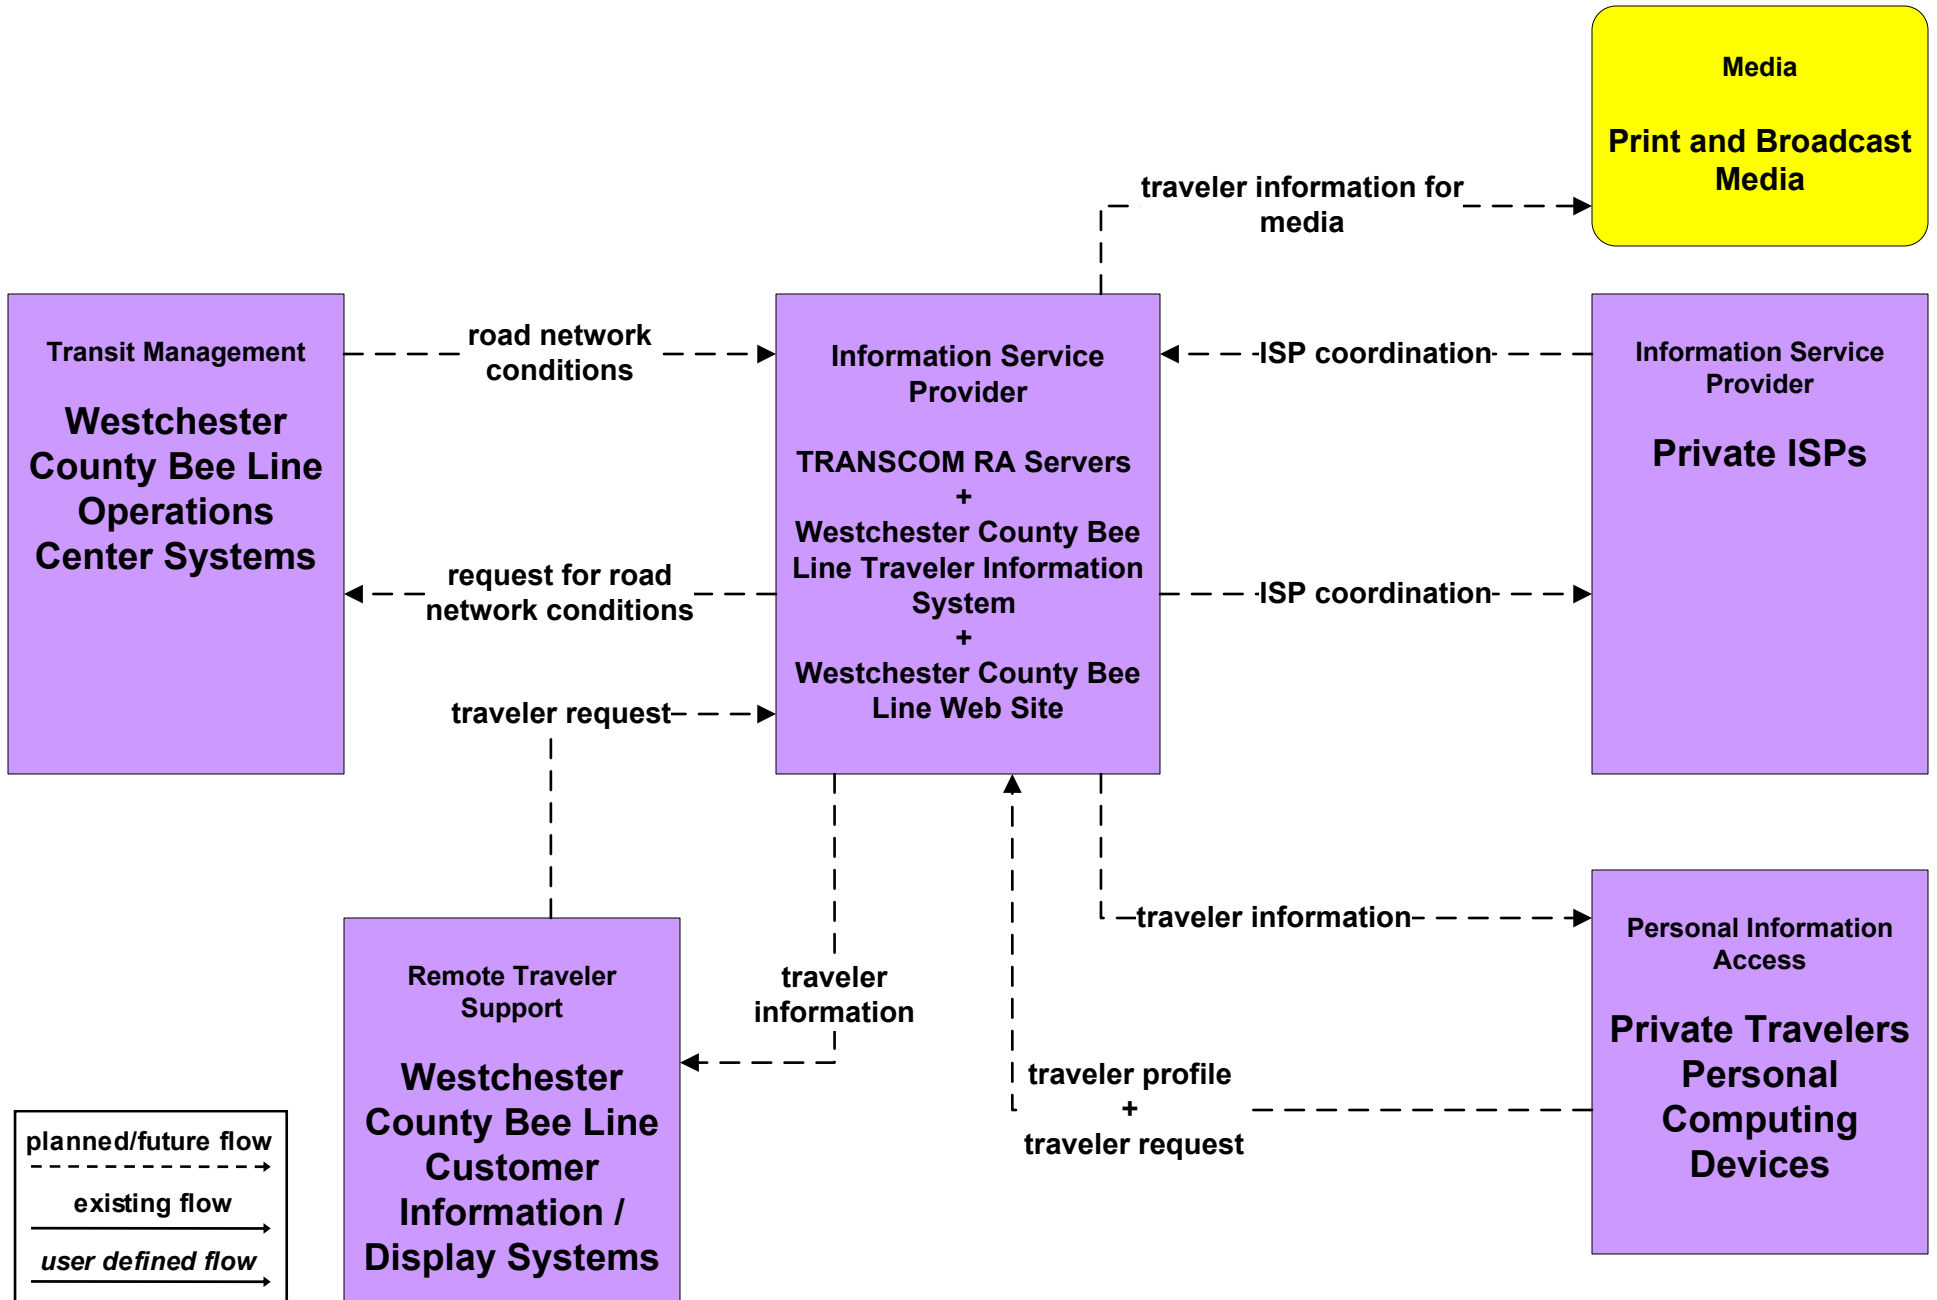

ATIS2 - Interactive Traveler Information Westchester County Bee Line Traveler Information Systems