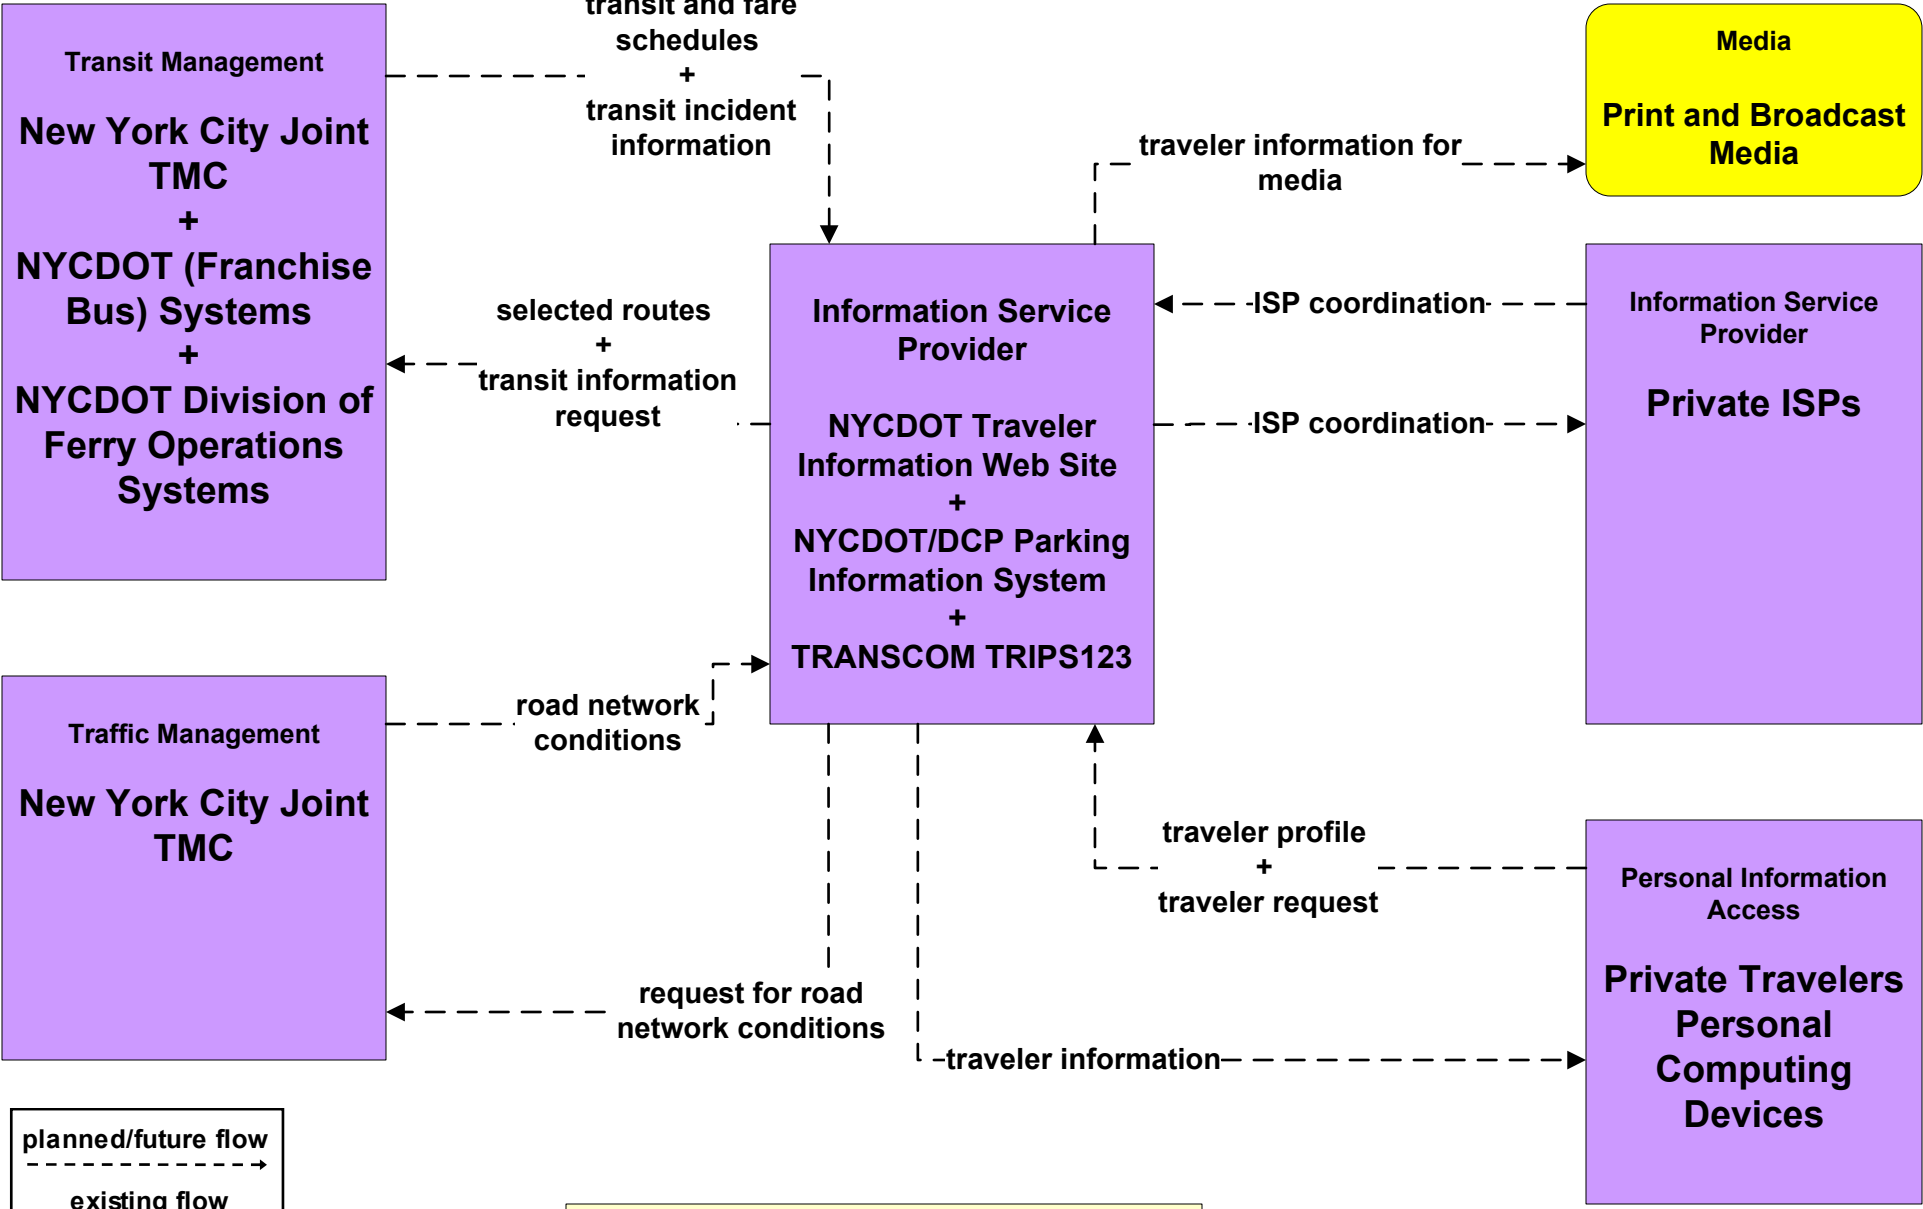

ATIS2 - Interactive Traveler Information NYCDOT Traveler Information Systems

*Agency Run Traveler Information Systems include
Interactive Voice Response Telephone*