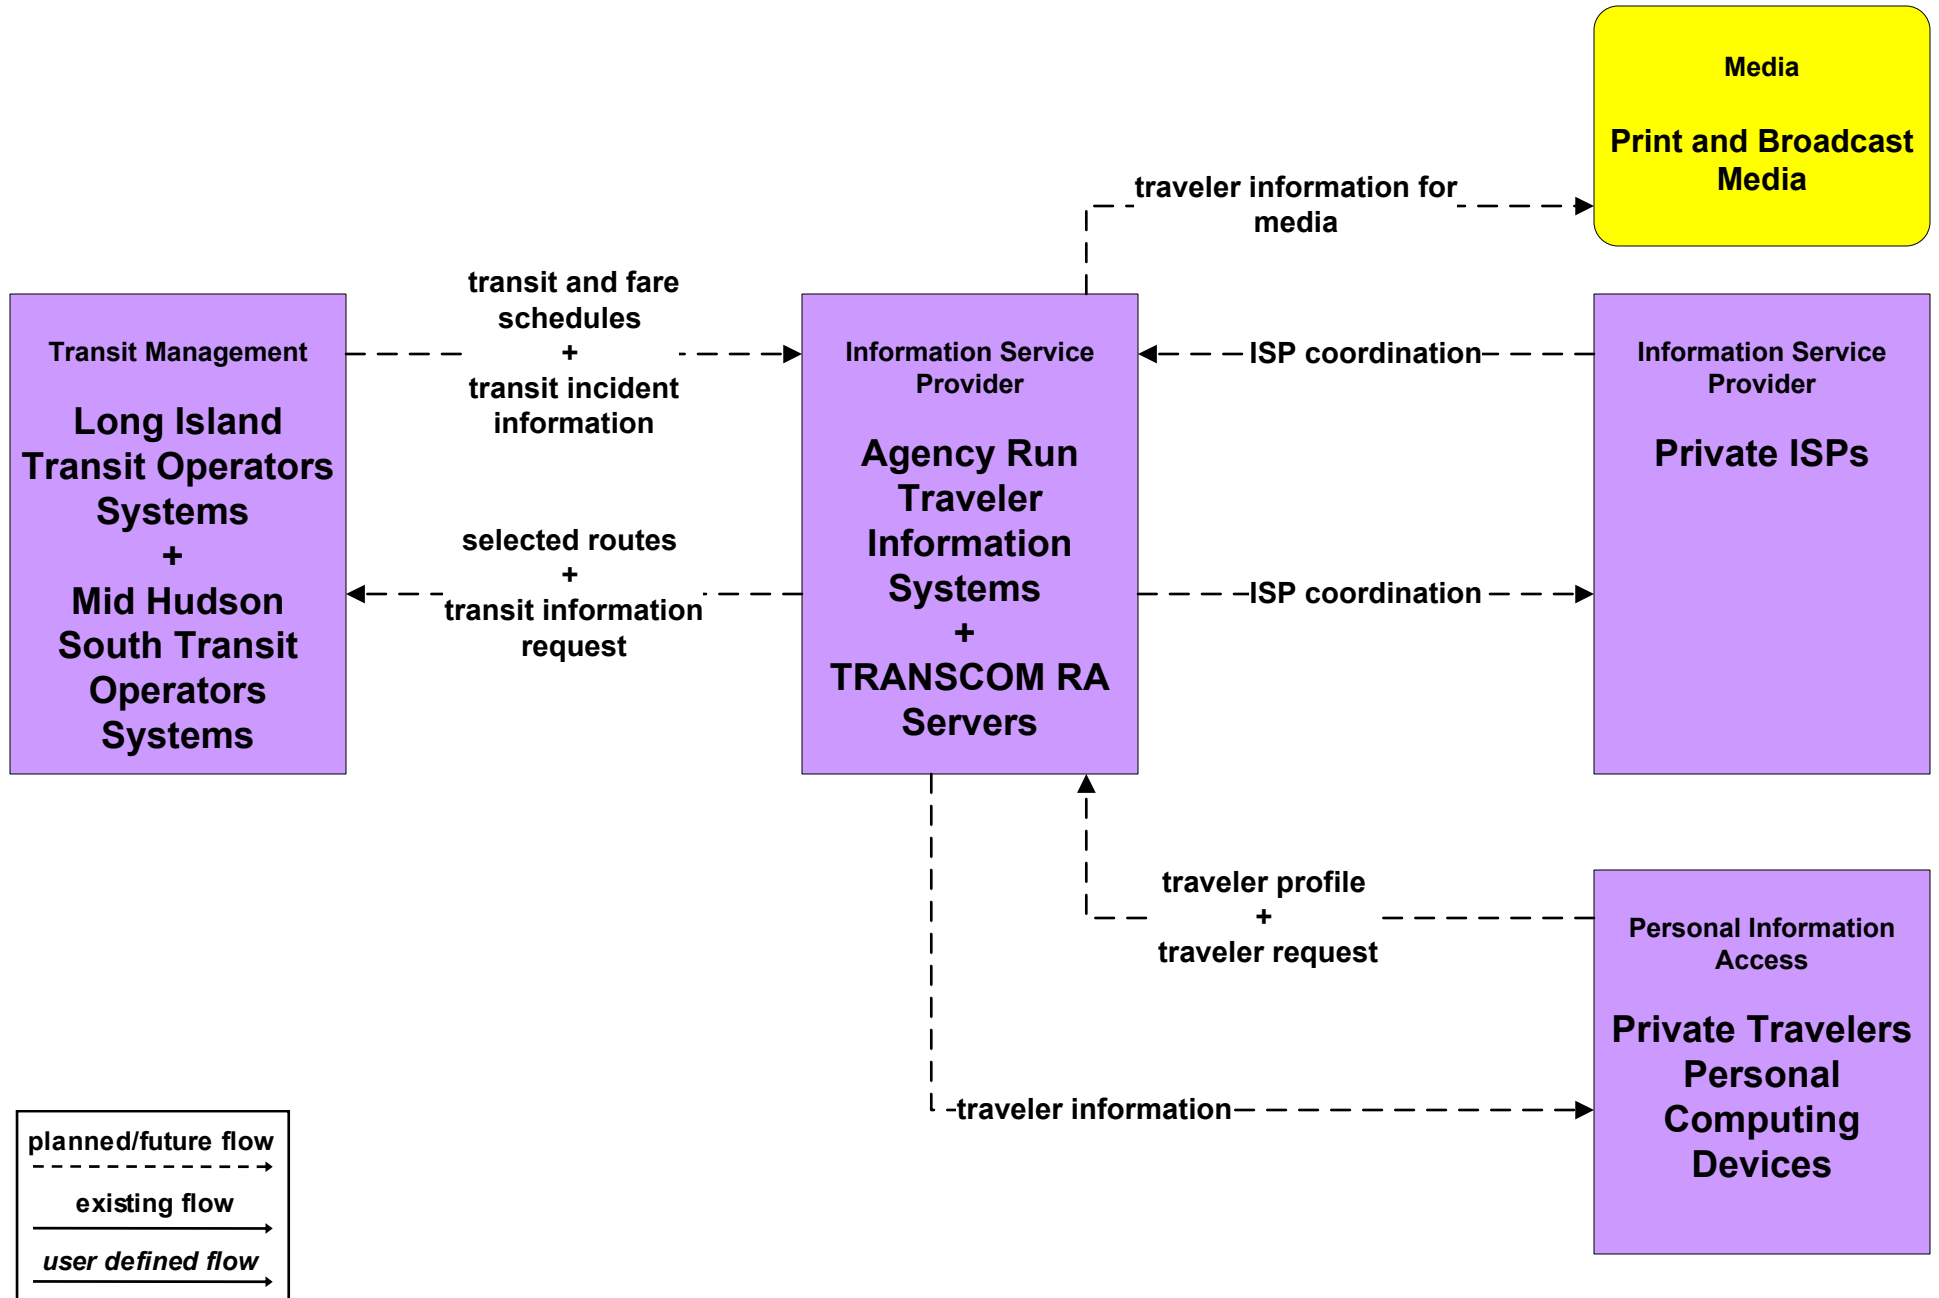

ATIS2 - Interactive Traveler Information

Long Island / Mid Hudson South Transit Operators Traveler Information Systems