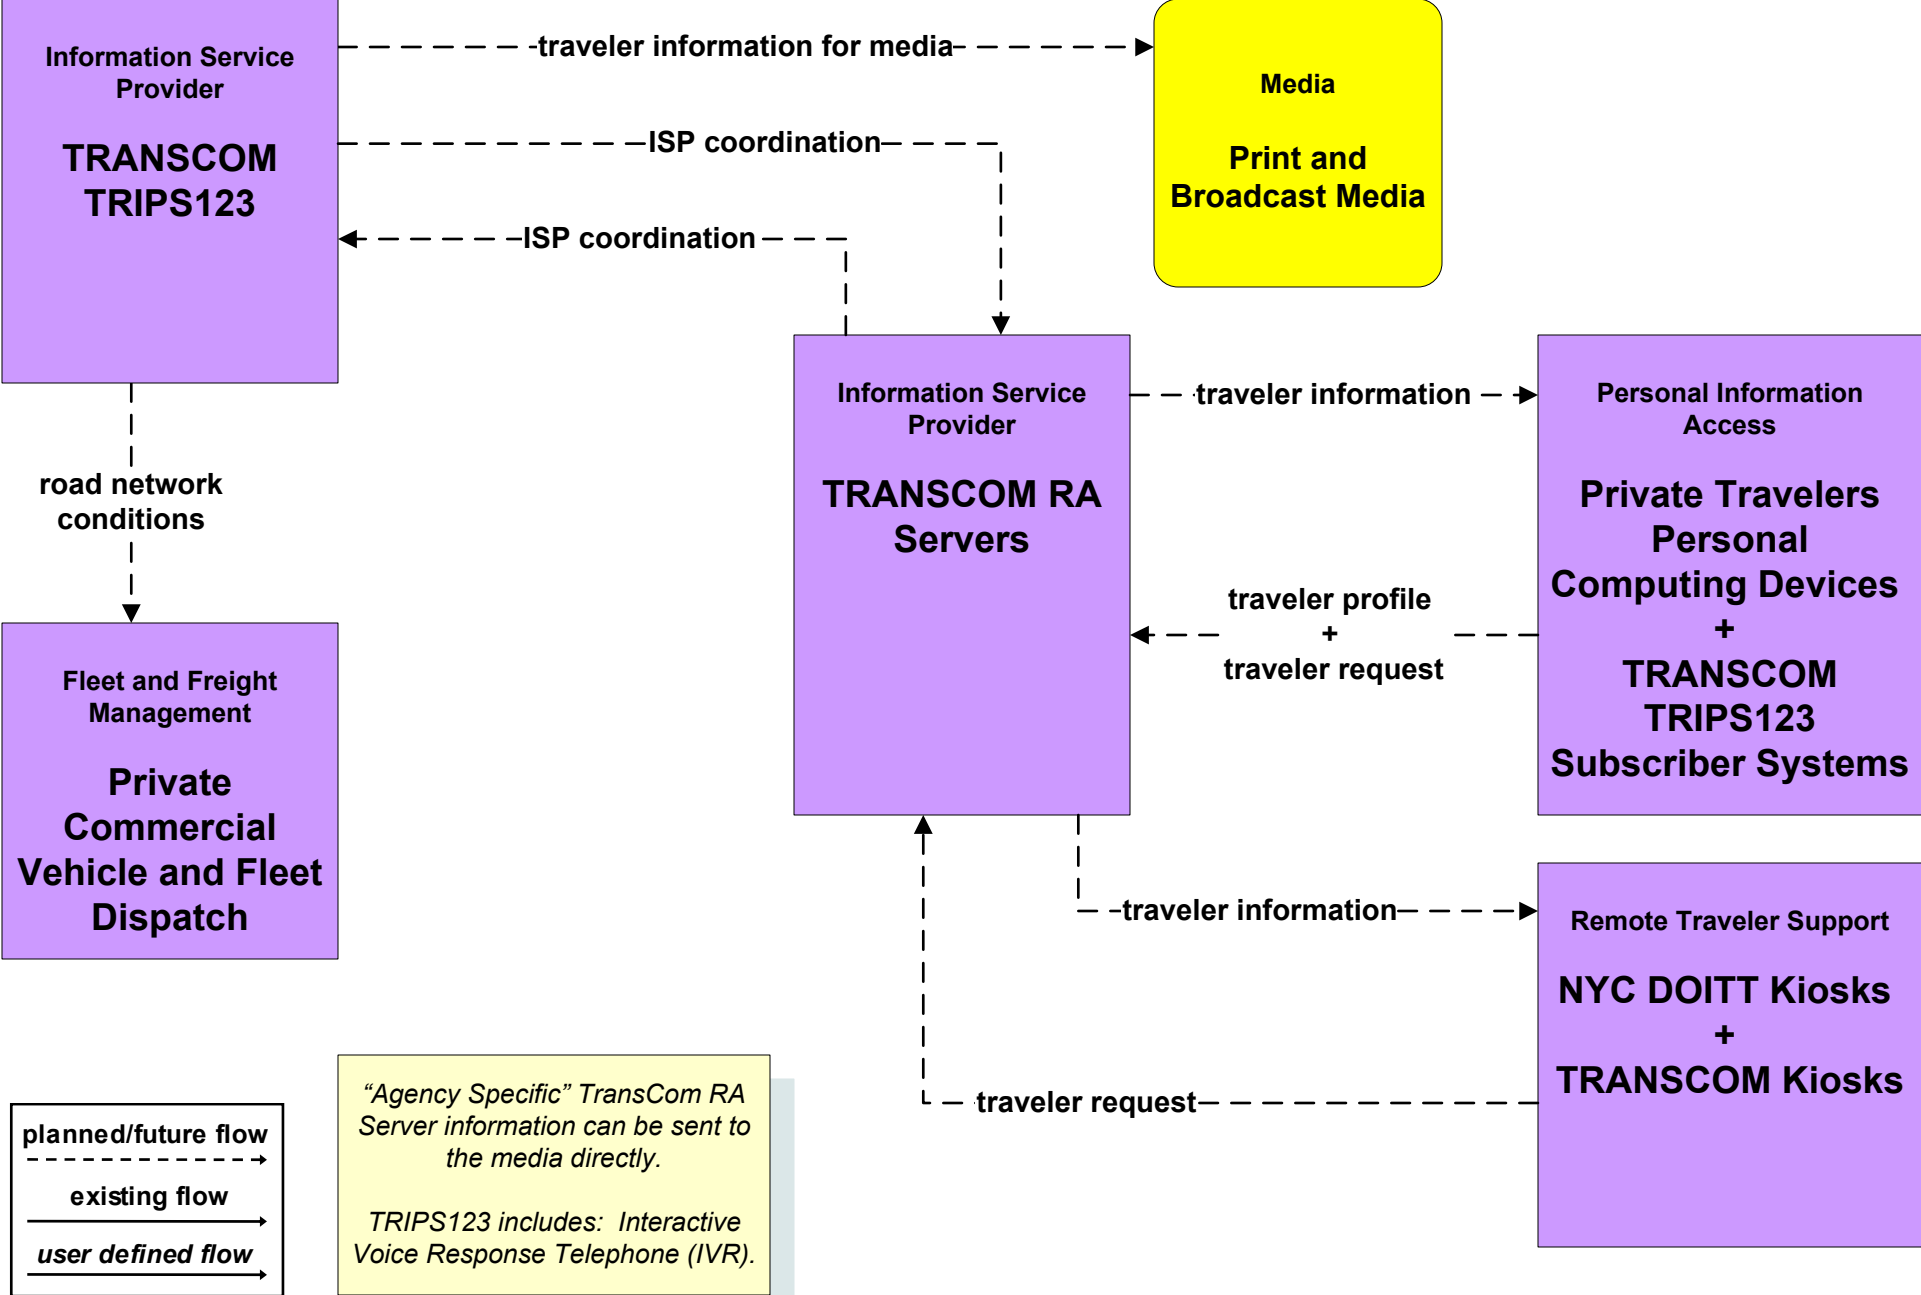

# **NYMTC ITS Integration Strategy**

**Customized Market Package Diagrams**

**Advanced Traveler Information Systems (ATIS)**

**ATIS1 - Broadcast Traveler Information  
Metro North Railroad**

# ATIS2 - Interactive Traveler Information TRIPS123

# ATIS2 - Interactive Traveler Information MTA Traveler Information Systems

# ATIS2 - Interactive Traveler Information MTA Bridges and Tunnels Traveler Information Systems (FUTURE)

**ATIS2 - Interactive Traveler Information  
 PANYNJ Traveler Information Systems**

*The PANYNJ Traveler Information Systems ITS element above represents the PANYNJ main web page which acts as a gateway to the other department's traveler information web sites. Conceptually, this represents a single point of entry for customers to PA department systems.*