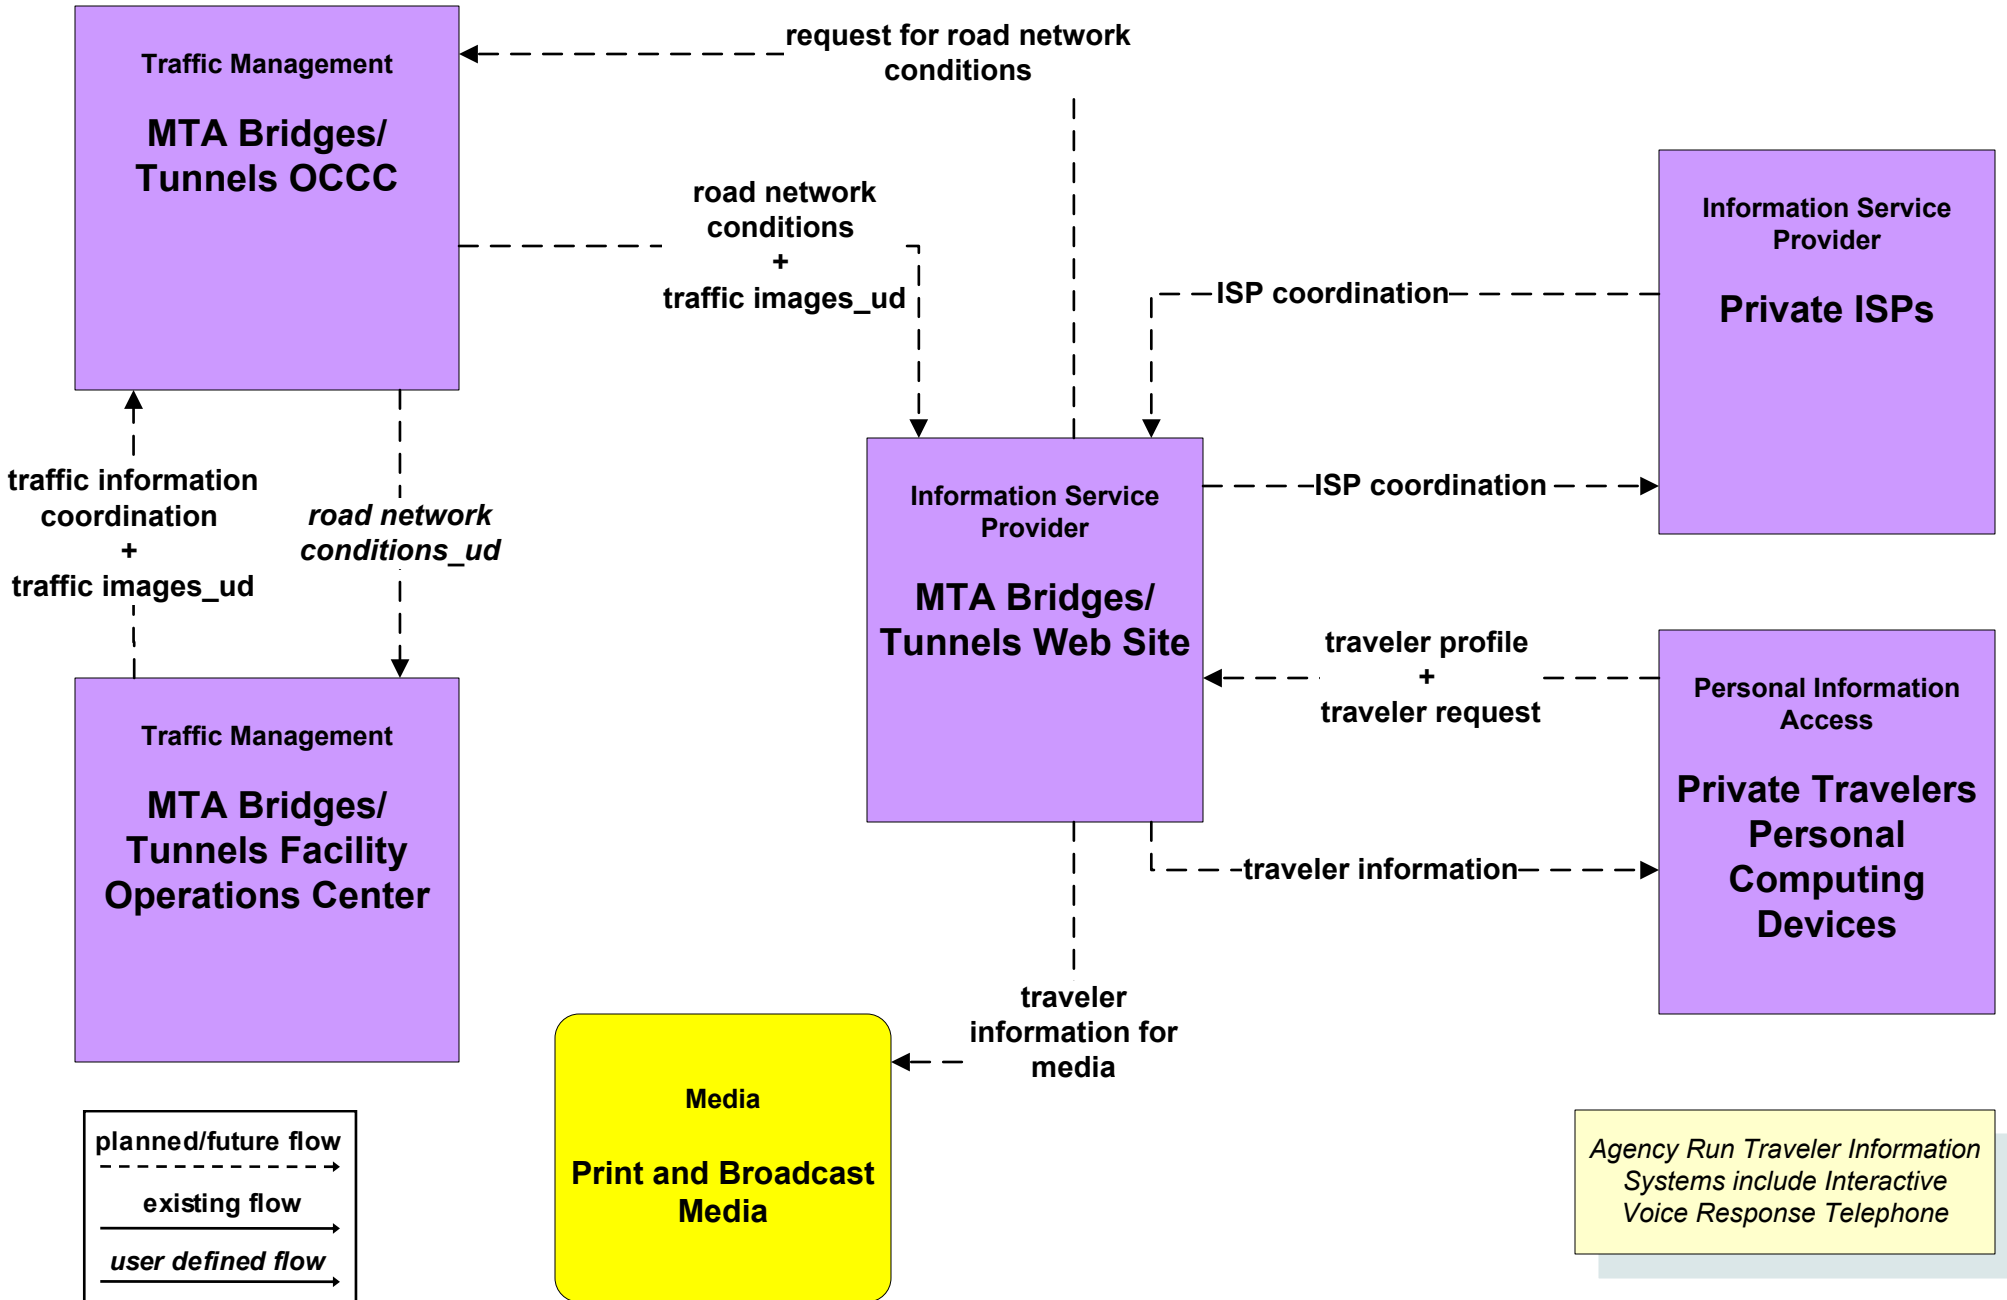

# **NYMTC ITS Integration Strategy**

**Customized Market Package Diagrams**

**Advanced Traveler Information Systems (ATIS)**

**ATIS1 - Broadcast Traveler Information  
Metro North Railroad**

# ATIS2 - Interactive Traveler Information TRIPS123

# ATIS2 - Interactive Traveler Information MTA Traveler Information Systems

# ATIS2 - Interactive Traveler Information MTA Bridges and Tunnels Traveler Information Systems (FUTURE)

**ATIS2 - Interactive Traveler Information  
 PANYNJ Traveler Information Systems**

*The PANYNJ Traveler Information Systems ITS element above represents the PANYNJ main web page which acts as a gateway to the other department's traveler information web sites. Conceptually, this represents a single point of entry for customers to PA department systems.*