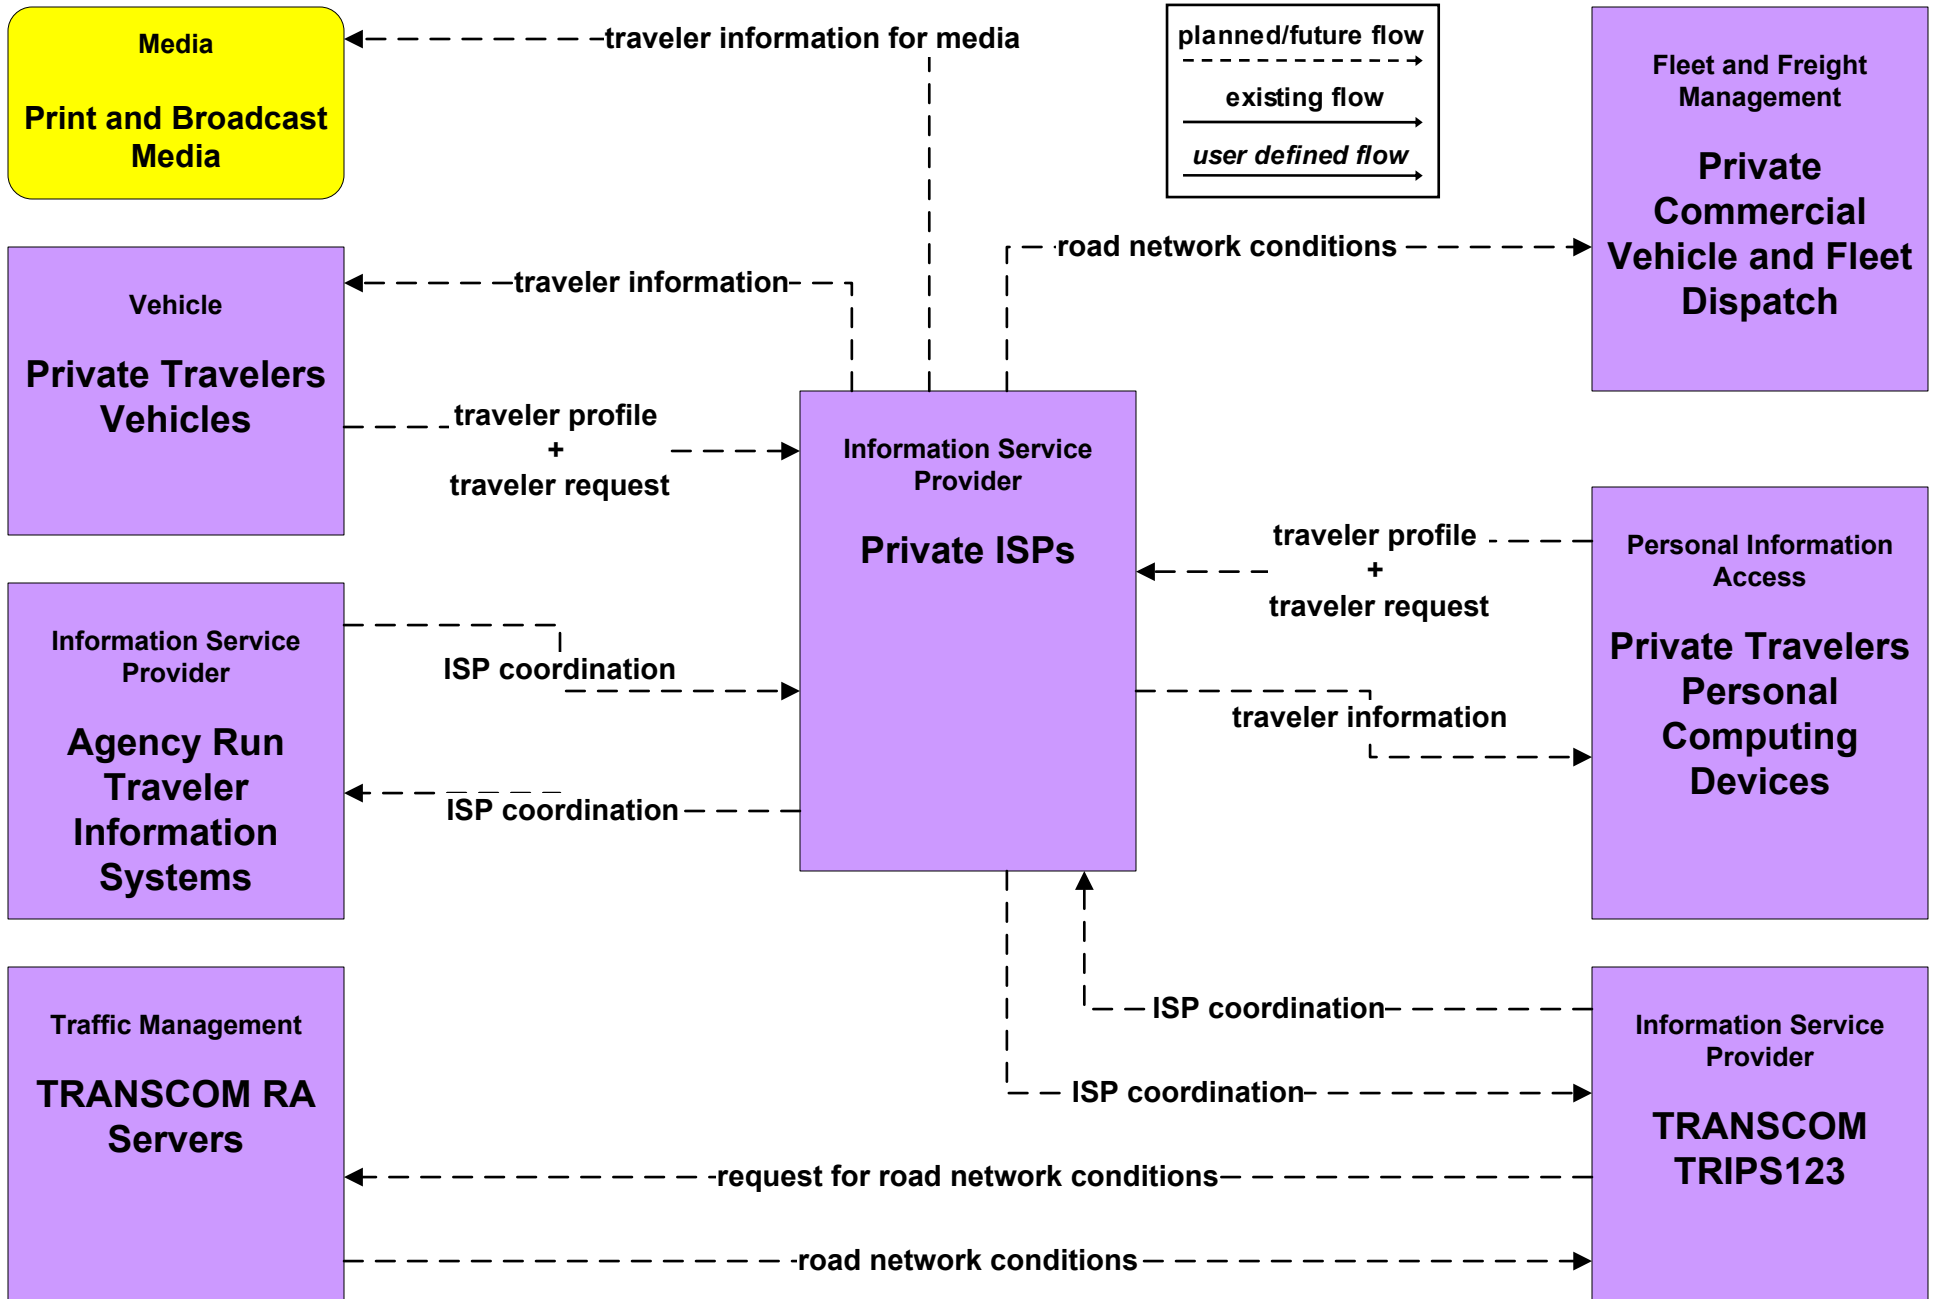

ATIS2 - Broadcast Traveler Information

Private ISPs