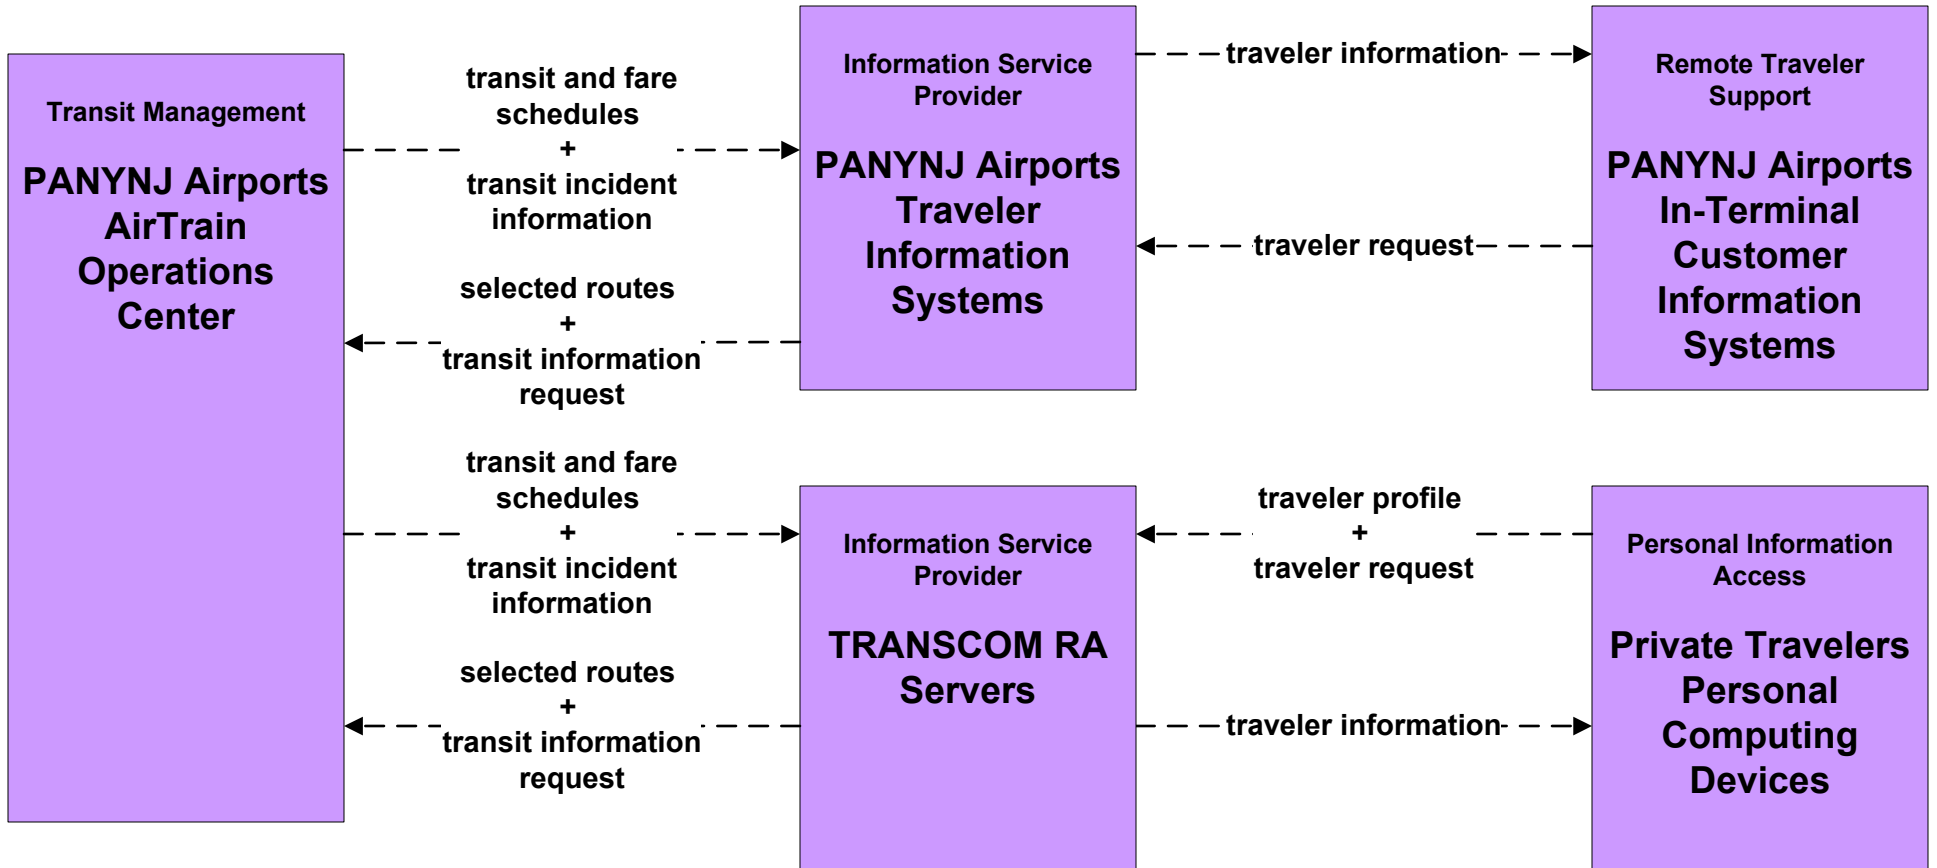

# ATIS2 - Interactive Traveler Information MTA Traveler Information Systems

# ATIS2 - Interactive Traveler Information MTA Bridges and Tunnels Traveler Information Systems (FUTURE)

**ATIS2 - Interactive Traveler Information  
 PANYNJ Traveler Information Systems**

*The PANYNJ Traveler Information Systems ITS element above represents the PANYNJ main web page which acts as a gateway to the other department's traveler information web sites. Conceptually, this represents a single point of entry for customers to PA department systems.*

# ATIS2 - Interactive Traveler Information PANYNJ AirTrain Traveler Information Systems

# ATIS2 - Interactive Traveler Information PANYNJ PATH Traveler Information Systems

**ATIS2 - Interactive Traveler Information  
 PANYNJ Bus Terminals/Stations Traveler Information Systems**

**ATIS2 - Interactive Traveler Information  
 PANYNJ Tunnels/Bridges Traveler Information Systems**