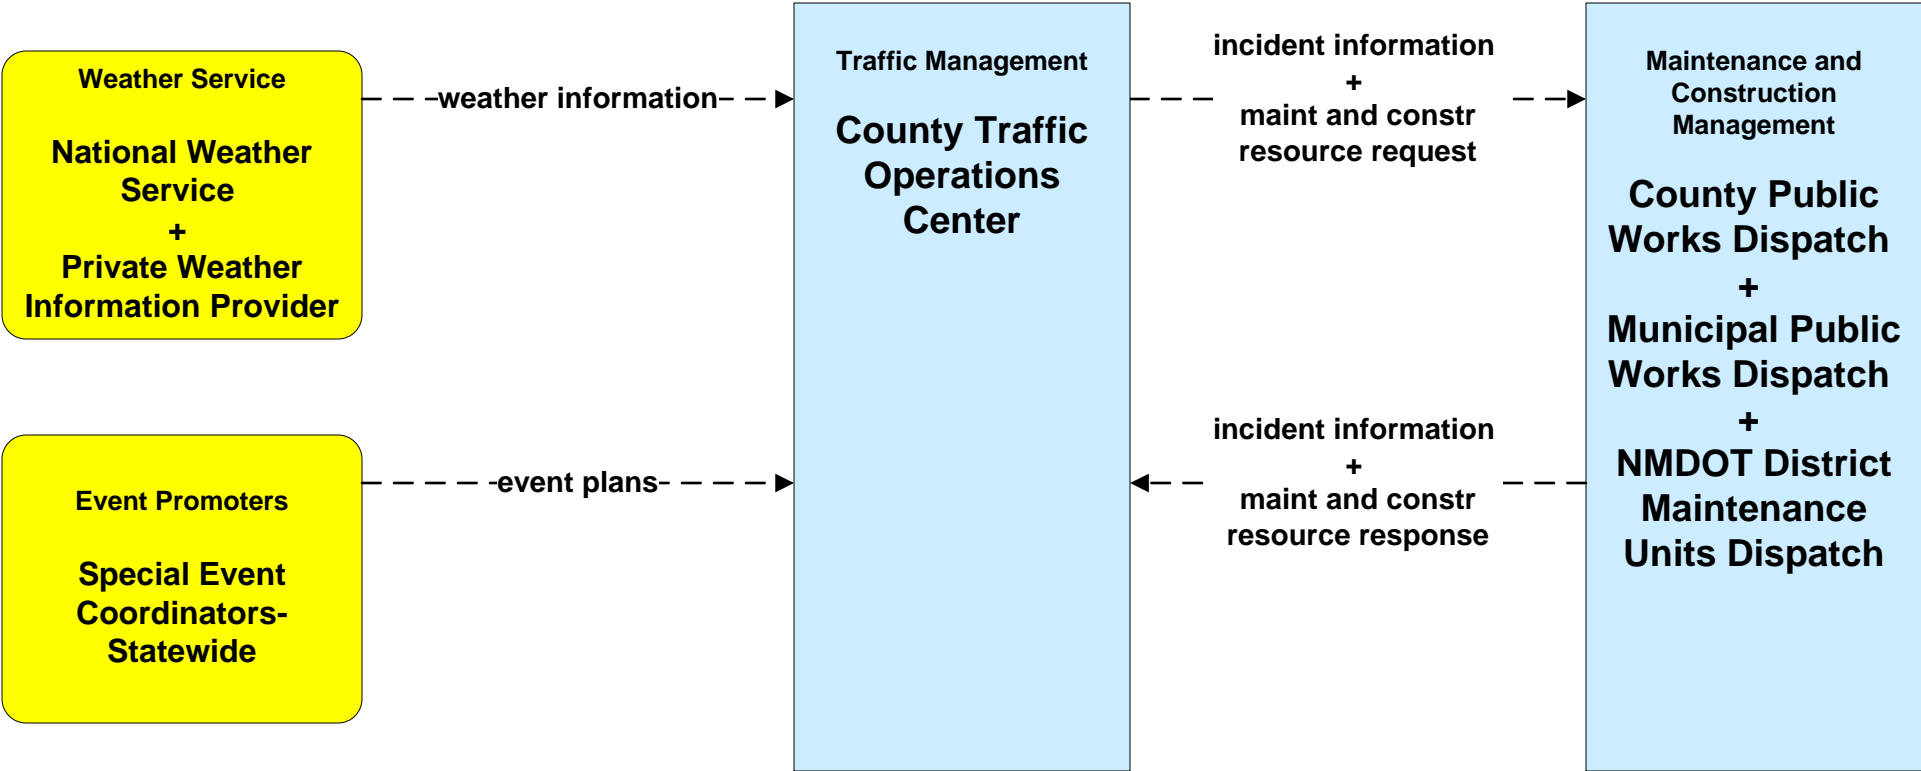

**ATMS08 - Traffic Incident Management System  
NMRoads (TM to MCM)**

**ATMS08 - Traffic Incident Management System  
City of Roswell (TM to MCM)**

**ATMS08 - Traffic Incident Management System  
Municipalities (TM to MCM)**

**ATMS08 - Traffic Incident Management System  
County (TM to MCM)**

**ATMS08 - Traffic Incident Management System  
Tribal (TM to MCM)**