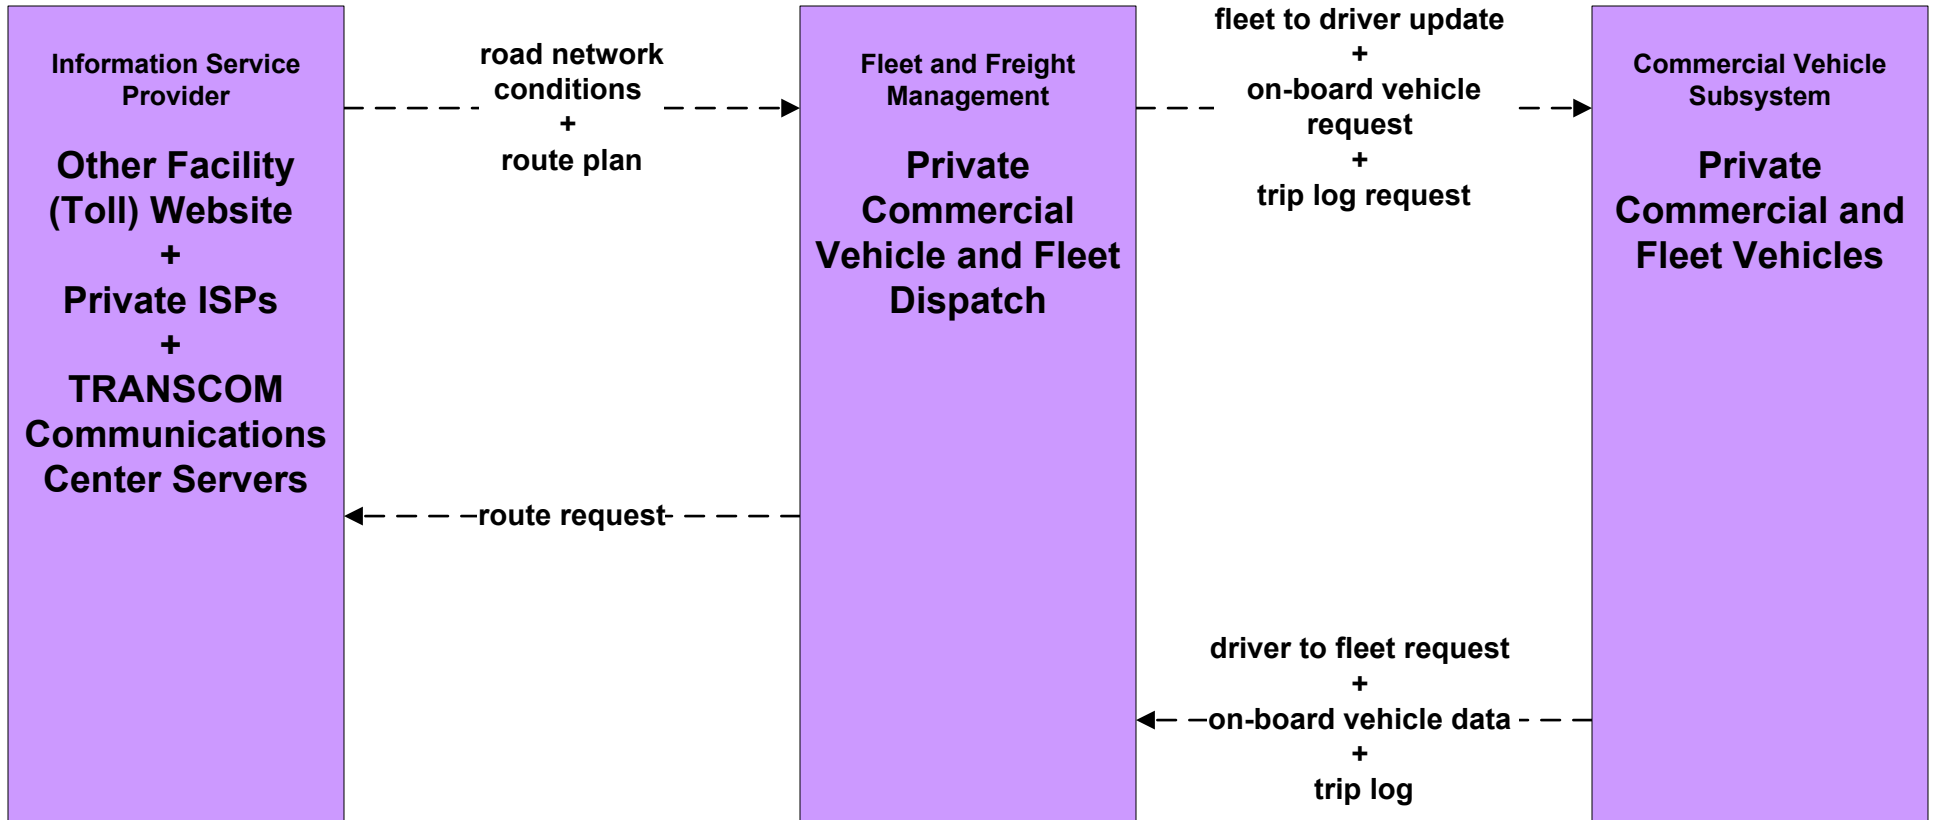

**AD1 - ITS Data Mart
SJTPO (1 of 2)**

AD1 - ITS Data Warehouse SJTPO Region - Probe Data

CVO01 - Fleet Administration
Private Commercial Vehicle and Fleet (Other)

**CVO03 - Electronic Clearance
Other (Toll) Facility Operations Center**

CVO06 - Weigh-In-Motion Other Facilities (Toll) Operations Centers

Commercial Vehicle Administration
NJ CVIEW System
+
Other Facility (Toll) Operations Centers

NJ CVIEW System may include PRISM

PRISM - Performance Registration and Information System Management - CVO registration and motor vehicle improvement systems.

Commercial Vehicle Check
Other Facility (Toll) Commercial Vehicle Check

Traffic Management
Other Facility (Toll) Operations Centers

electronic screening request
+
pass/pull-in
+
request tag data
+
screening event record

NJ STATEWIDE CENTERS INFRASTRUCTURE

Traffic Management
Atlantic City Area Joint
Operations Center
+
NJDOT TEOC
+
NJDOT TOC Central
+
NJDOT TOC North
+
NJDOT TOC South
+
NJTA Parkway Division
TOC
+
NJTA Turnpike TOC