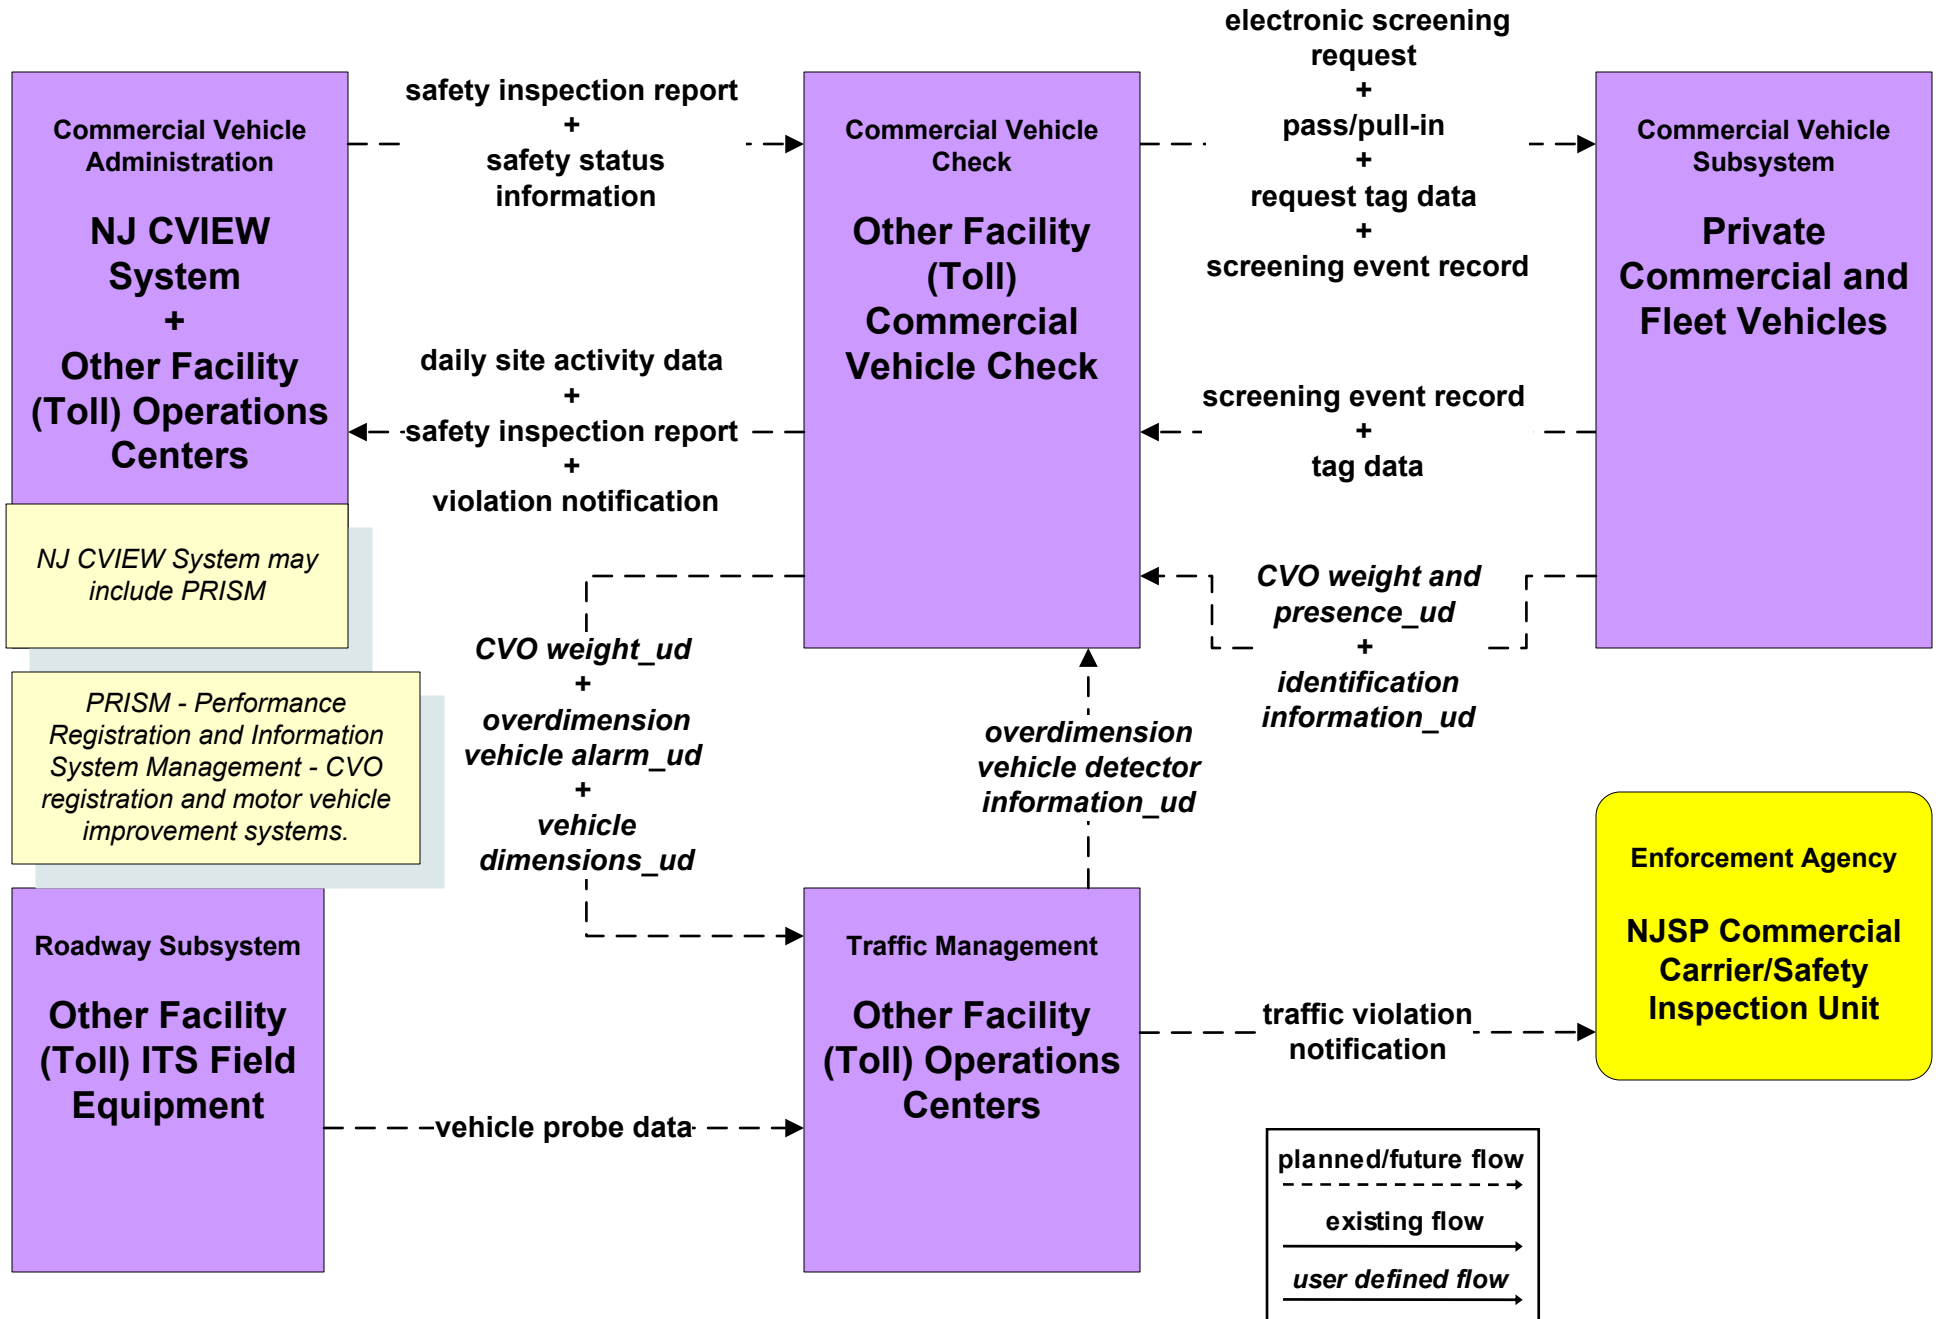

**AD1 - ITS Data Mart
SJTPO (1 of 2)**

AD1 - ITS Data Warehouse SJTPO Region - Probe Data

CVO01 - Fleet Administration
Private Commercial Vehicle and Fleet (Other)

**CVO03 - Electronic Clearance
Other (Toll) Facility Operations Center**

CVO06 - Weigh-In-Motion Other Facilities (Toll) Operations Centers

Commercial Vehicle Administration
NJ CVIEW System
+
Other Facility (Toll) Operations Centers

NJ CVIEW System may include PRISM

PRISM - Performance Registration and Information System Management - CVO registration and motor vehicle improvement systems.

Commercial Vehicle Check
Other Facility (Toll) Commercial Vehicle Check

Traffic Management
Other Facility (Toll) Operations Centers

electronic screening request
+
pass/pull-in
+
request tag data
+
screening event record

NJ STATEWIDE CENTERS INFRASTRUCTURE

Traffic Management
Atlantic City Area Joint
Operations Center
+
NJDOT TEOC
+
NJDOT TOC Central
+
NJDOT TOC North
+
NJDOT TOC South
+
NJTA Parkway Division
TOC
+
NJTA Turnpike TOC