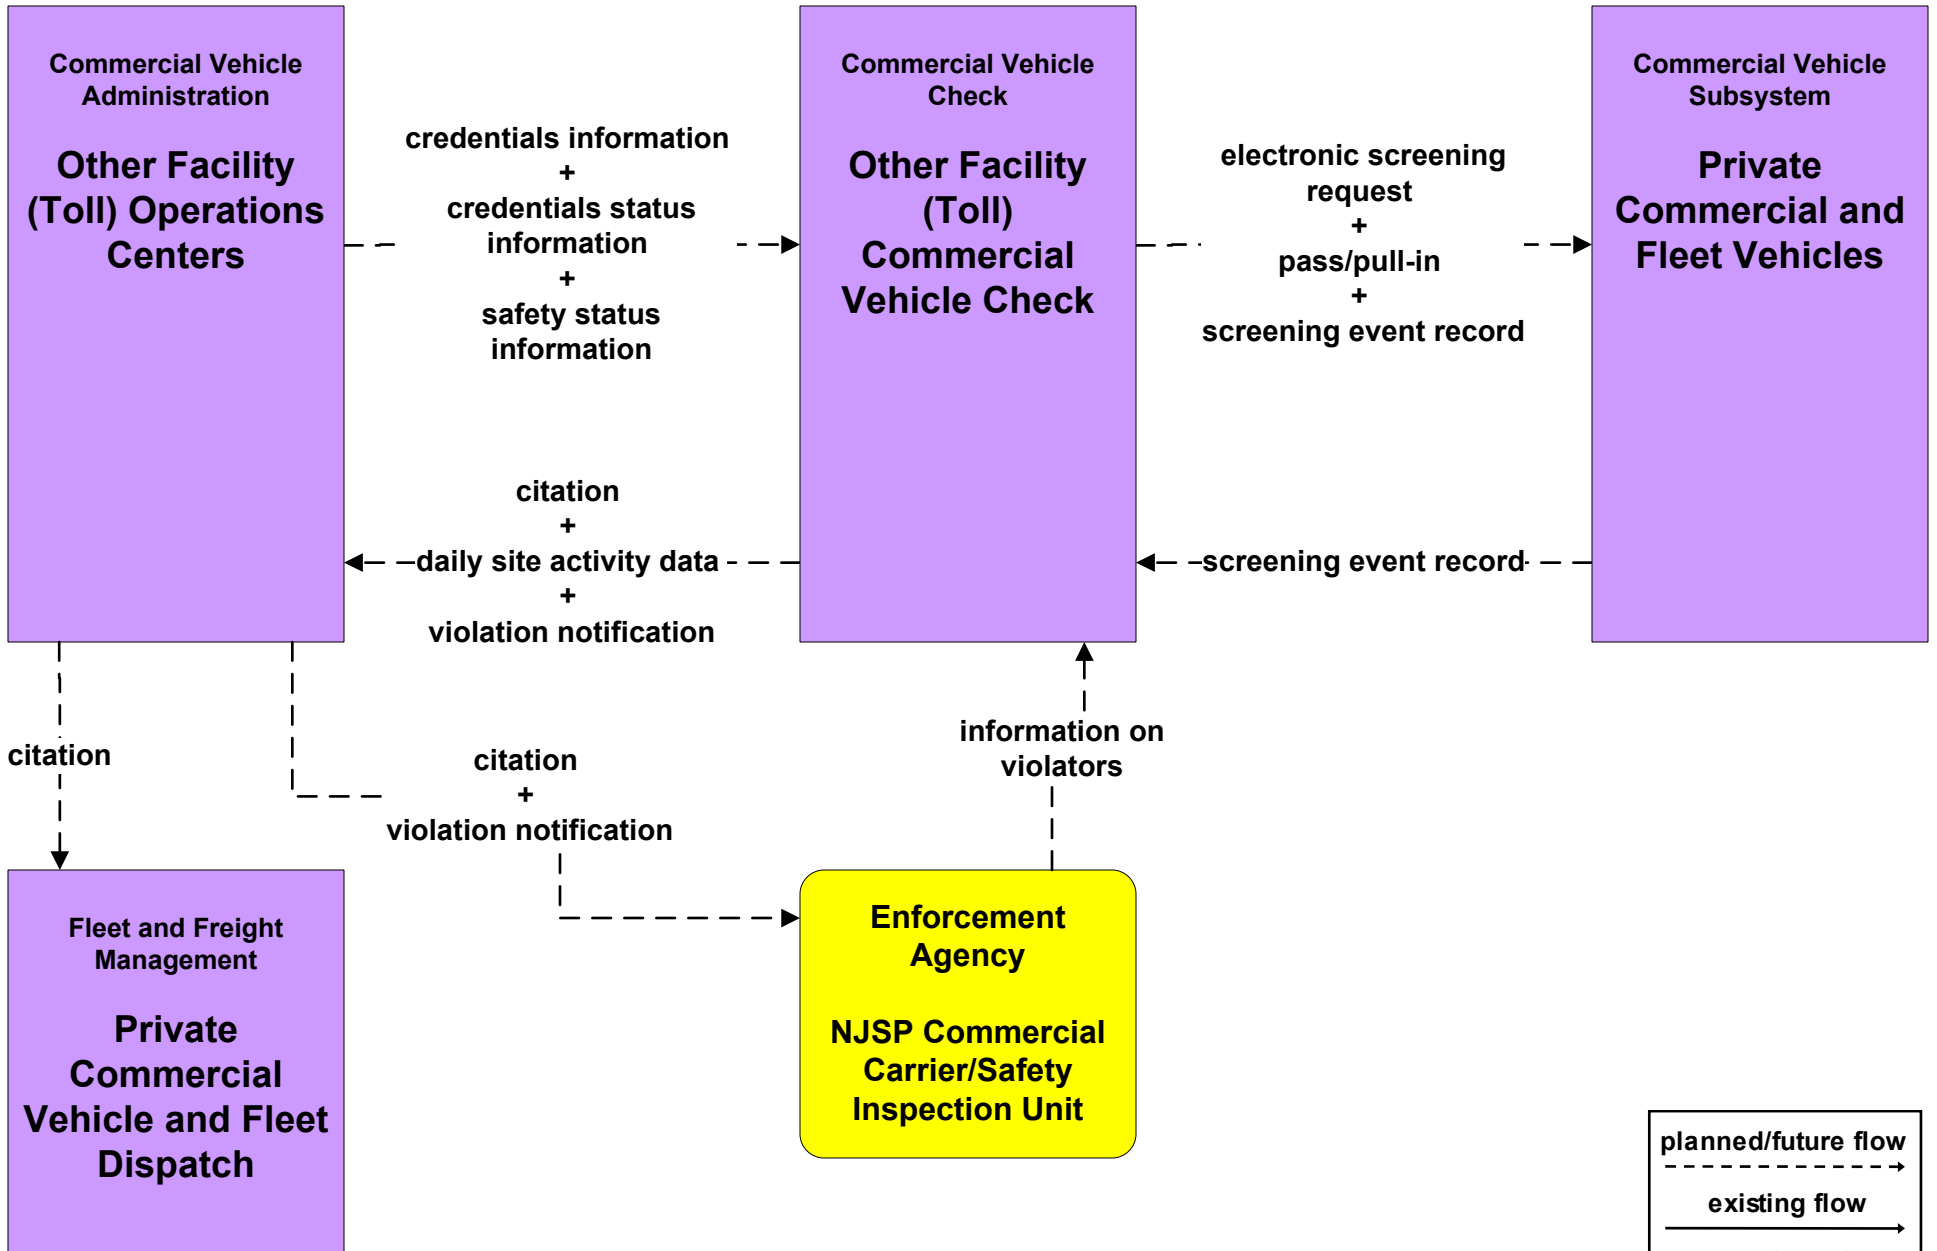

**AD1 - ITS Data Mart
SJTPO (1 of 2)**

AD1 - ITS Data Warehouse SJTPO Region - Probe Data

CVO01 - Fleet Administration
Private Commercial Vehicle and Fleet (Other)

**CVO03 - Electronic Clearance
Other (Toll) Facility Operations Center**

CVO06 - Weigh-In-Motion Other Facilities (Toll) Operations Centers

Commercial Vehicle Administration
NJ CVIEW System
+
Other Facility (Toll) Operations Centers

NJ CVIEW System may include PRISM

PRISM - Performance Registration and Information System Management - CVO registration and motor vehicle improvement systems.

Roadway Subsystem
Other Facility (Toll) ITS Field Equipment

safety inspection report
+
safety status information

daily site activity data
+
safety inspection report
+
violation notification

CVO weight_ud
+
overdimension vehicle alarm_ud
+
vehicle dimensions_ud

NJ STATEWIDE CENTERS INFRASTRUCTURE

Traffic Management
Atlantic City Area Joint
Operations Center
+
NJDOT TEOC
+
NJDOT TOC Central
+
NJDOT TOC North
+
NJDOT TOC South
+
NJTA Parkway Division
TOC
+
NJTA Turnpike TOC