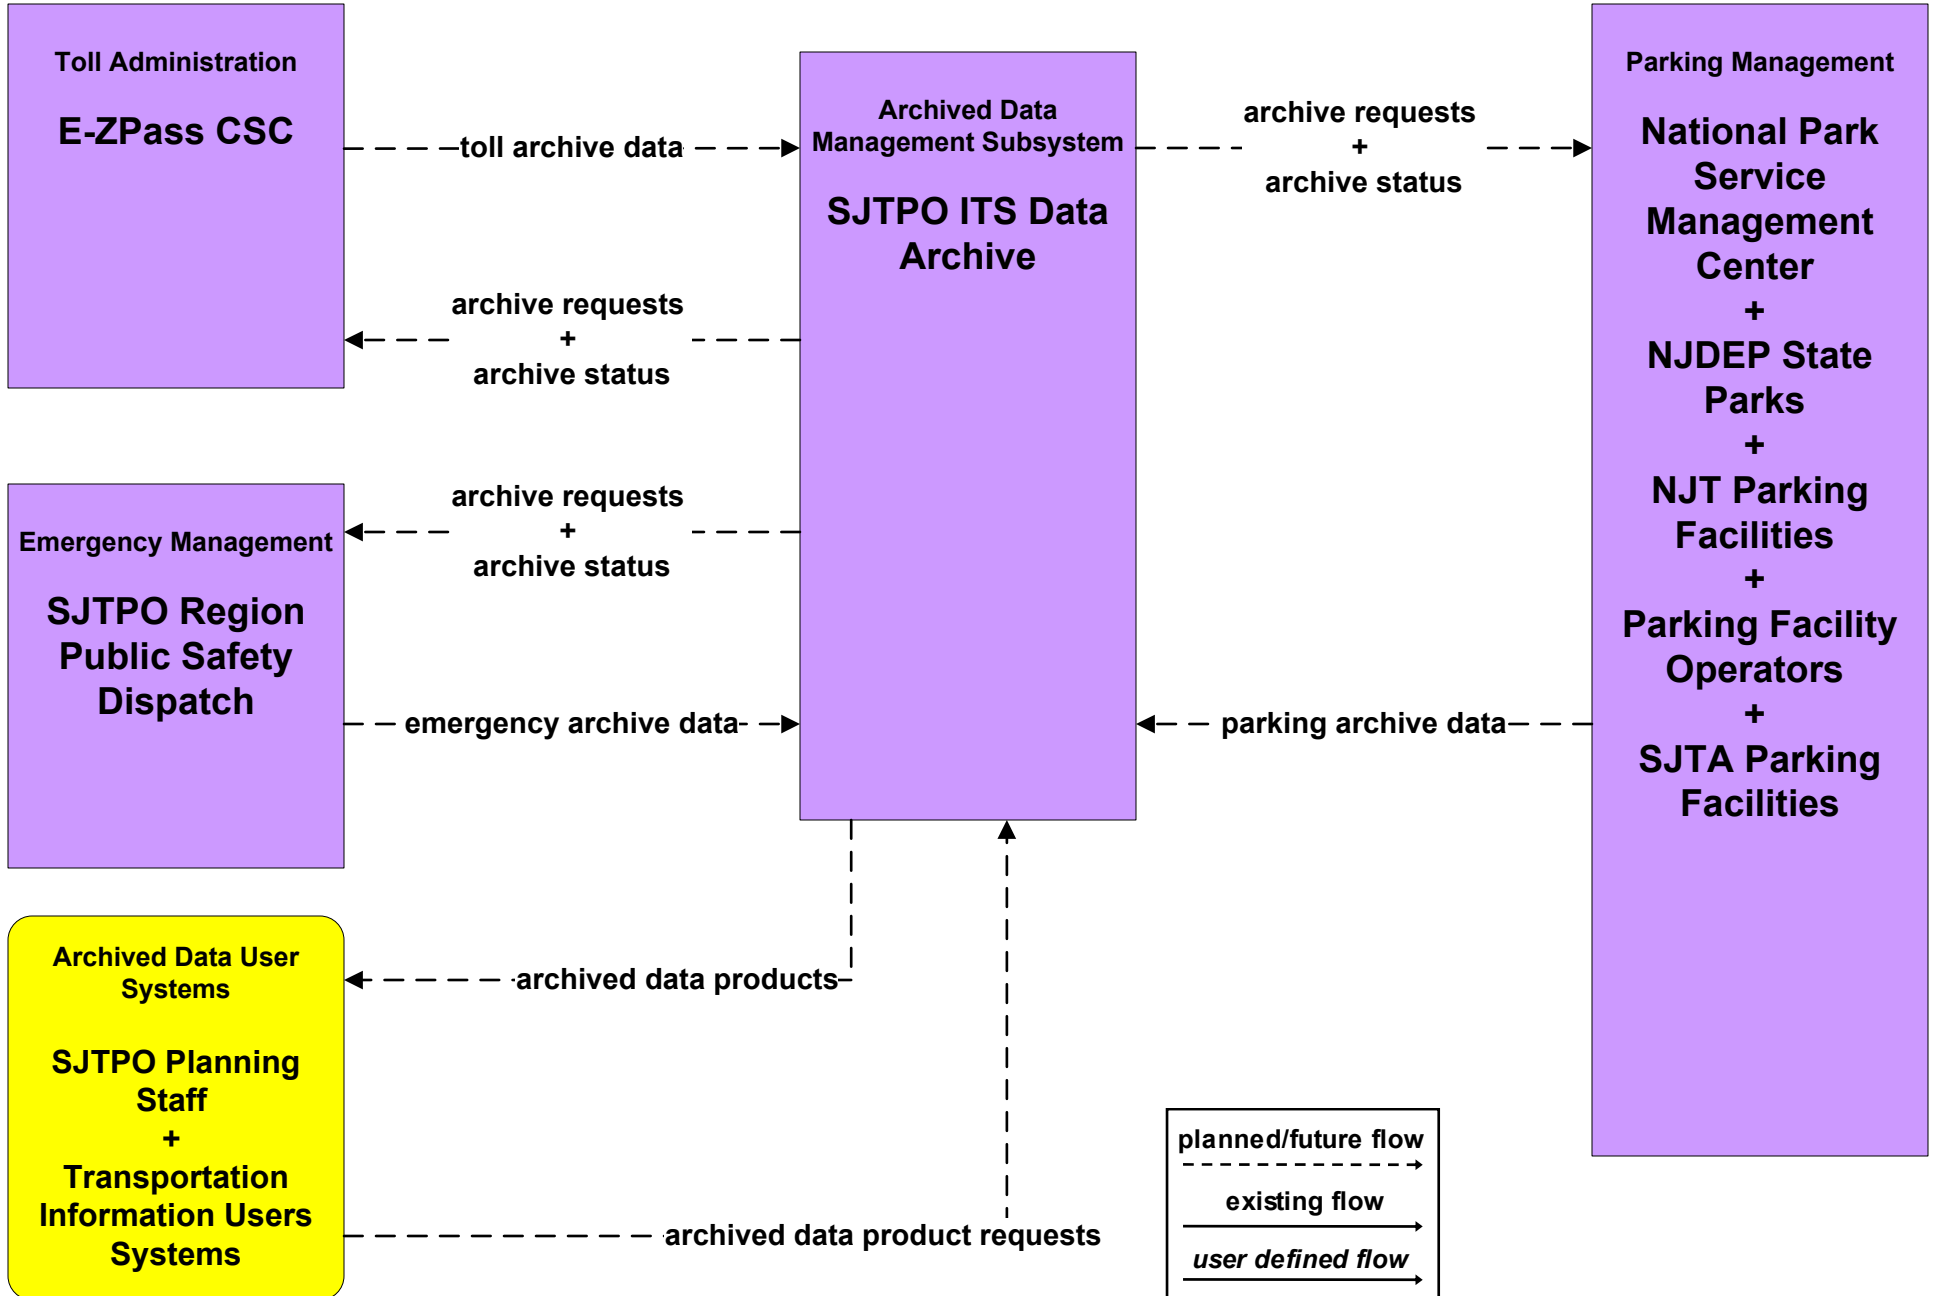

**AD1 - ITS Data Mart
SJTPO (1 of 2)**

AD1 - ITS Data Warehouse SJTPO Region - Probe Data

CVO01 - Fleet Administration
Private Commercial Vehicle and Fleet (Other)

**CVO03 - Electronic Clearance
Other (Toll) Facility Operations Center**

CVO06 - Weigh-In-Motion Other Facilities (Toll) Operations Centers

Commercial Vehicle Administration
NJ CVIEW System
+
Other Facility (Toll) Operations Centers

NJ CVIEW System may include PRISM

PRISM - Performance Registration and Information System Management - CVO registration and motor vehicle improvement systems.

NJ STATEWIDE CENTERS INFRASTRUCTURE

Traffic Management
Atlantic City Area Joint
Operations Center
+
NJDOT TEOC
+
NJDOT TOC Central
+
NJDOT TOC North
+
NJDOT TOC South
+
NJTA Parkway Division
TOC
+
NJTA Turnpike TOC

Emergency Management
NJSP Dispatch - Troop
D
+
NJSP Dispatch - Troop
E
+
NJSP/NJDOT Statewide
Dispatch Center

Toll Administration
E-ZPass CSC

Toll Collection

**Information Service
Provider**
RIMIS IEN
+
TRANSCOM
Communications Center
Servers