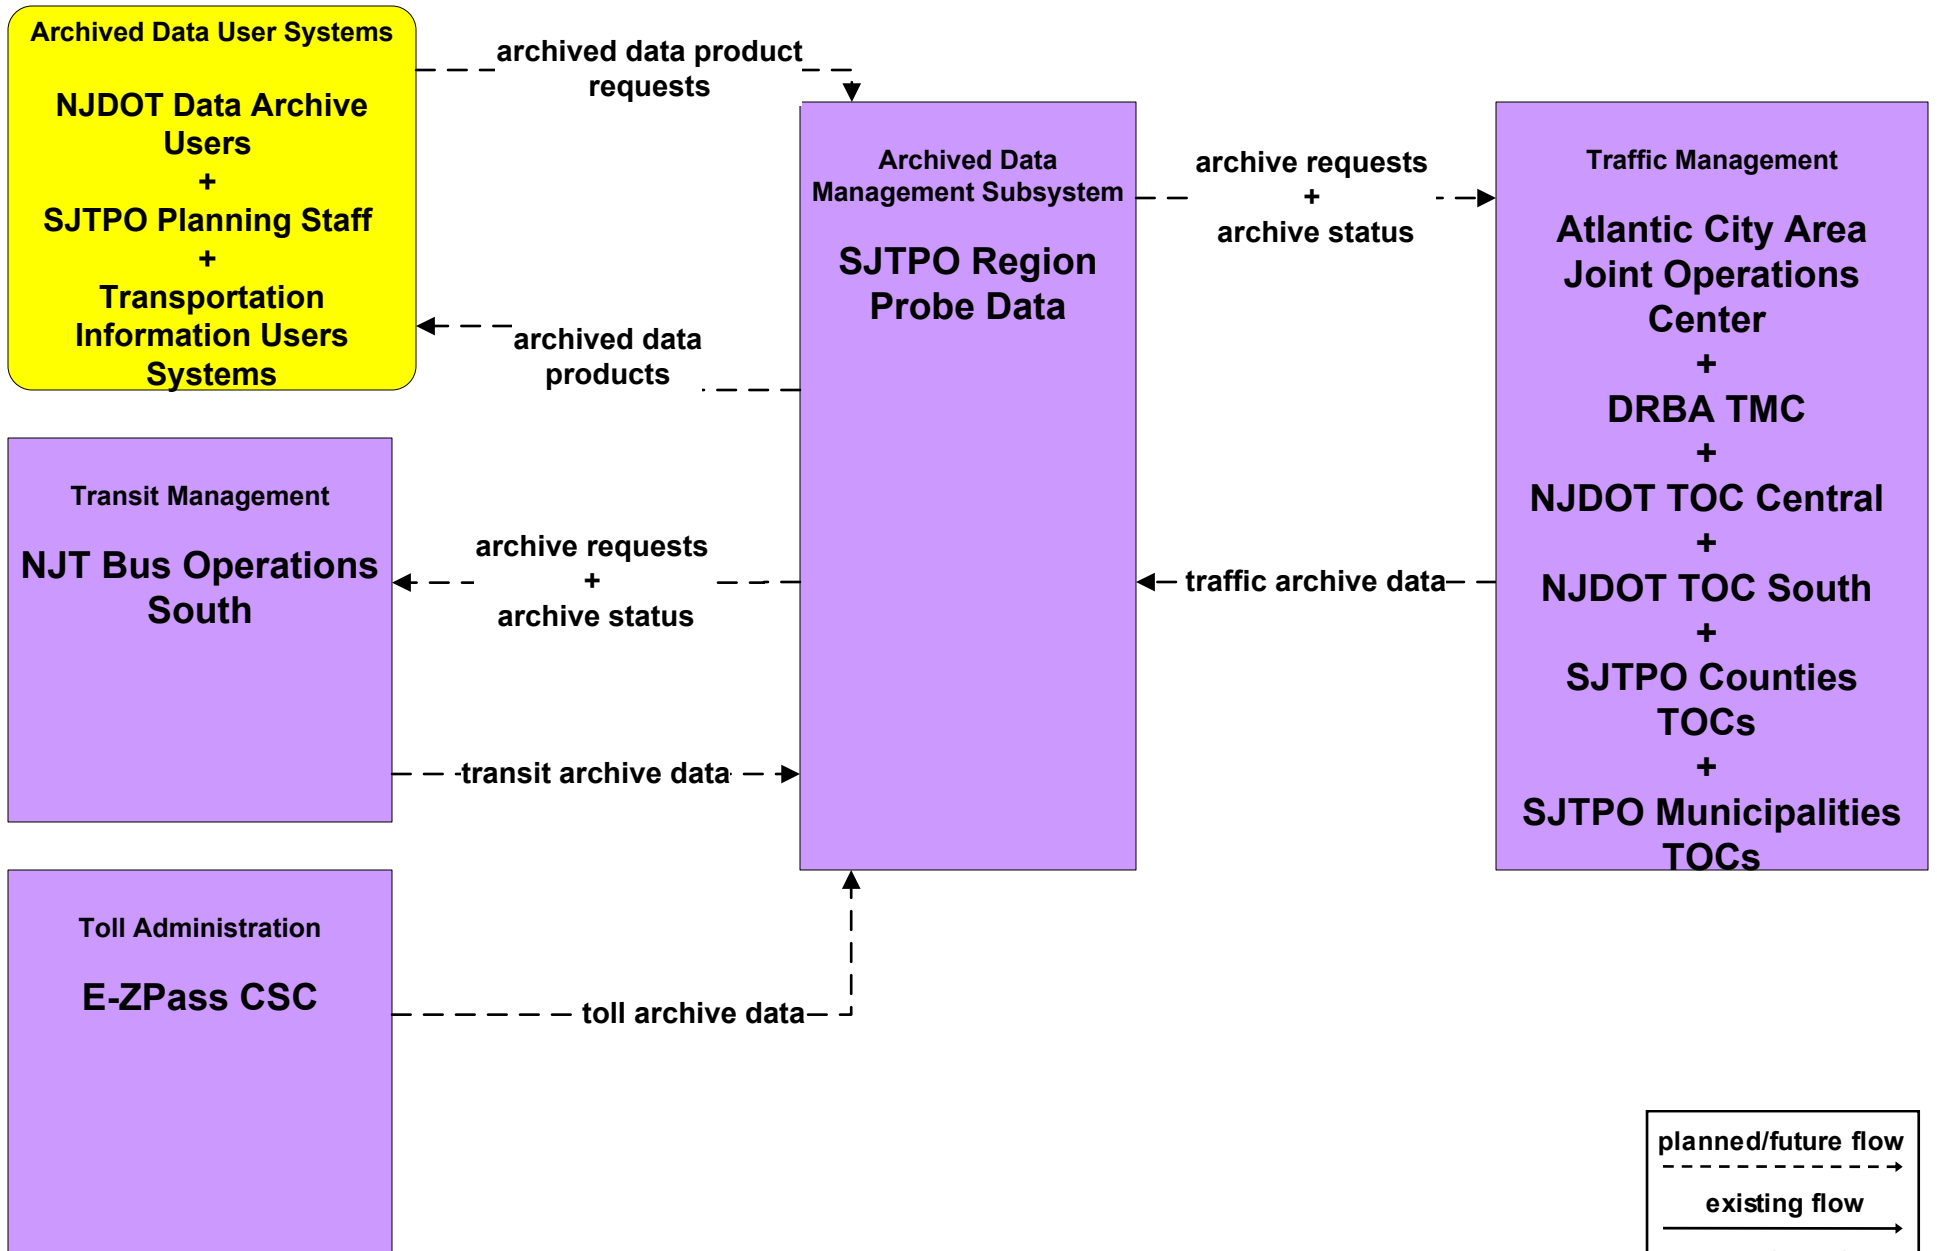

**AD1 - ITS Data Mart
SJTPO (1 of 2)**

AD1 - ITS Data Warehouse SJTPO Region - Probe Data

CVO01 - Fleet Administration
Private Commercial Vehicle and Fleet (Other)

**CVO03 - Electronic Clearance
Other (Toll) Facility Operations Center**

NJ STATEWIDE CENTERS INFRASTRUCTURE

Traffic Management
Atlantic City Area Joint
Operations Center
+
NJDOT TEOC
+
NJDOT TOC Central
+
NJDOT TOC North
+
NJDOT TOC South
+
NJTA Parkway Division
TOC
+
NJTA Turnpike TOC

**Maintenance and
Construction
Management**

Transit Management
NJT Corporate
Customer Information
Center Systems

Transit Management
NJT Access Link
Dispatch
+
NJT Bus Operations
North
+
NJT Bus Operations
South
+
NJT LRT - Hudson-
Bergen Operations
Center
+
NJT LRT - Newark City
Subway Operations
Center
+
NJT LRT - River Line
Operations Center
+
NJT Rail Operations
Center Systems

Emergency Management
NJSP Dispatch - Troop
D
+
NJSP Dispatch - Troop
E
+
NJSP/NJDOT Statewide
Dispatch Center

Toll Administration
E-ZPass CSC

Toll Collection

**Information Service
Provider**
RIMIS IEN
+
TRANSCOM
Communications Center
Servers