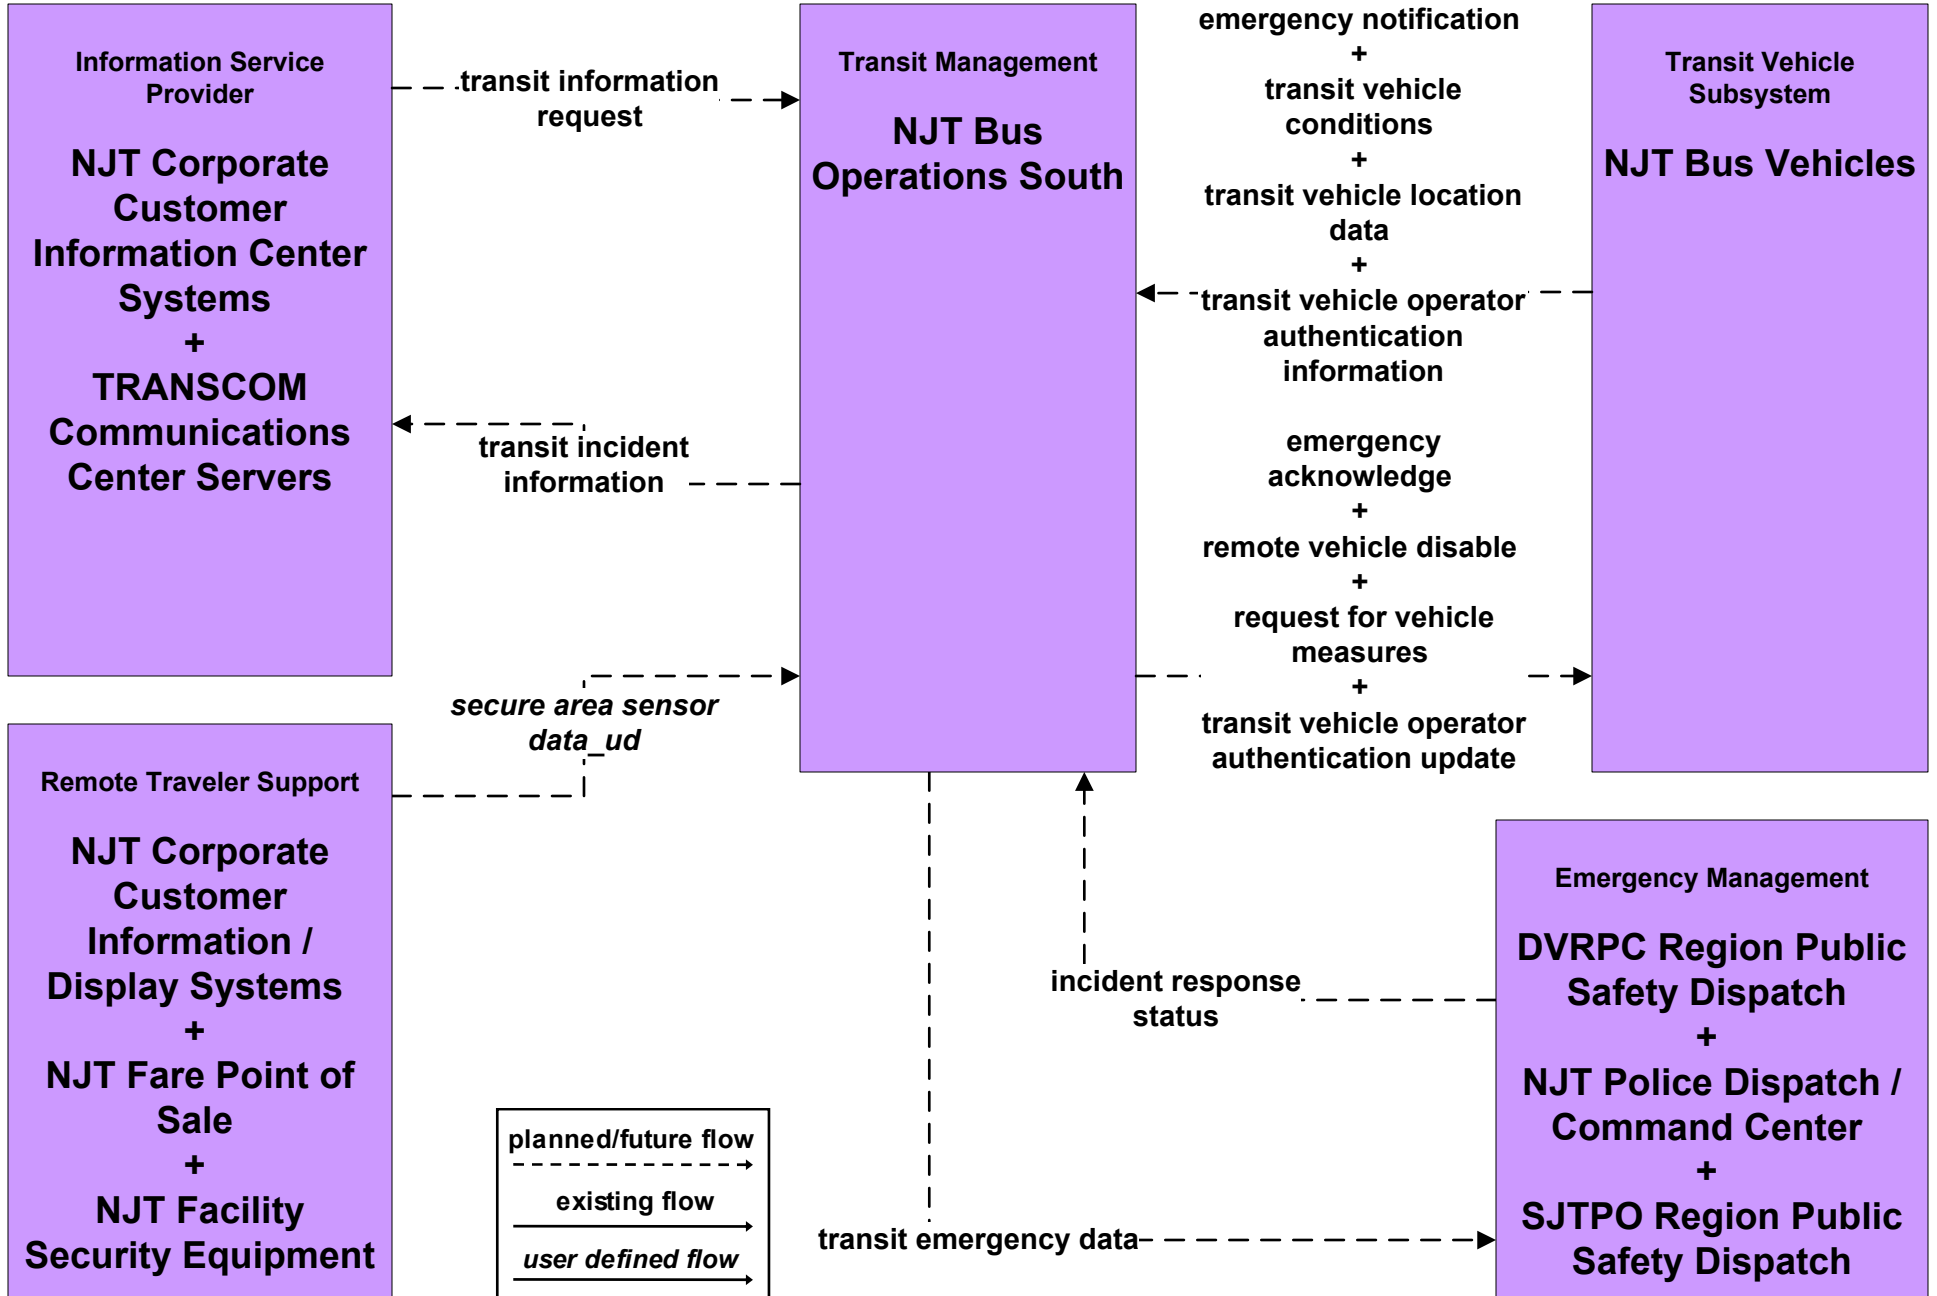

**APTS5 - Transit Security  
NJ TRANSIT - Bus Operations South**

**APTS5 - Transit Security  
NJ TRANSIT - Rail Operations**

# EM01 - Emergency Call-Taking and Dispatch SJTPO Region Incident and Mutual Aid Network