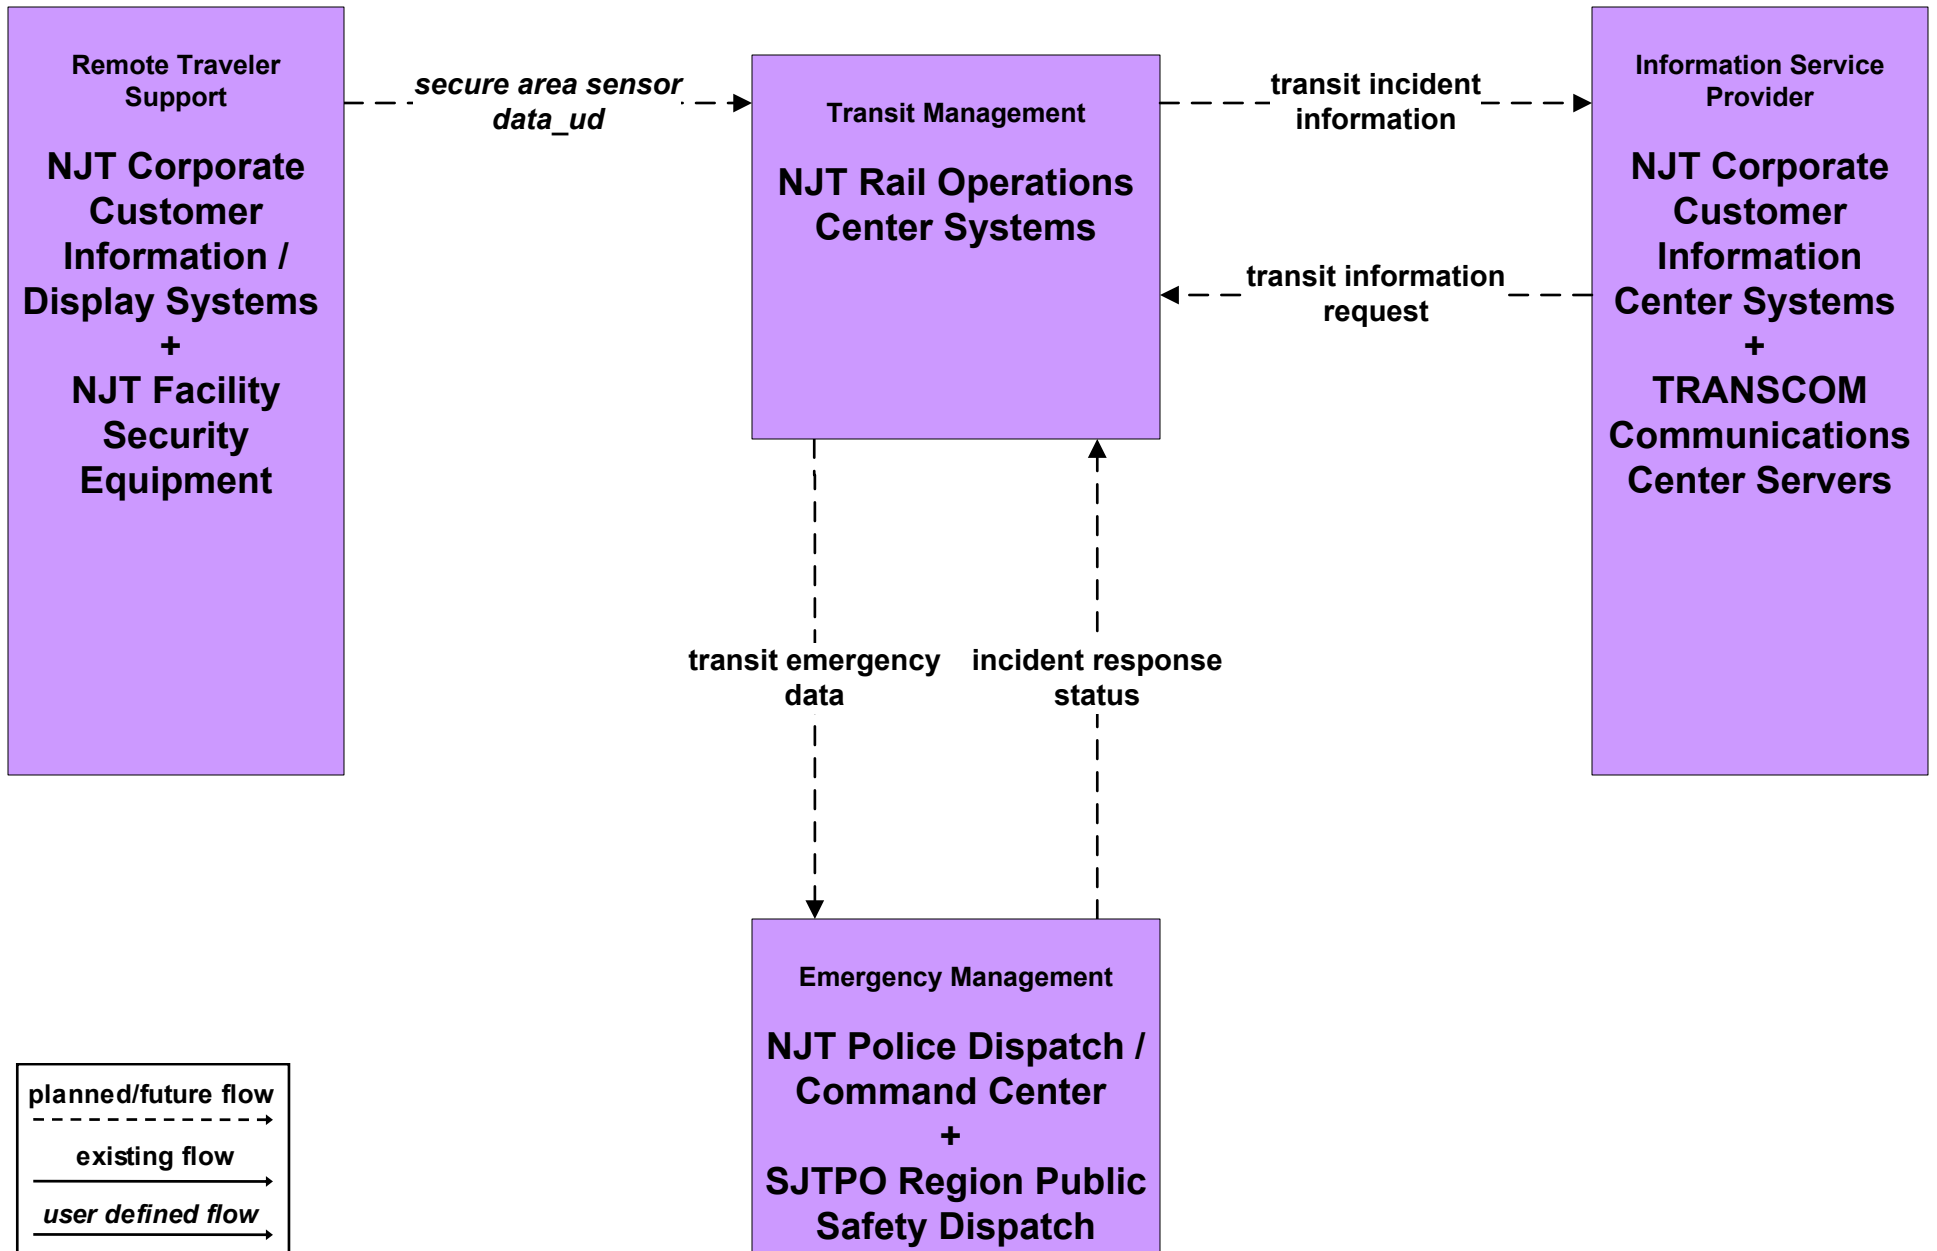

**APTS5 - Transit Security  
NJ TRANSIT - Bus Operations South**

**APTS5 - Transit Security  
NJ TRANSIT - Rail Operations**

# EM01 - Emergency Call-Taking and Dispatch SJTPO Region Incident and Mutual Aid Network