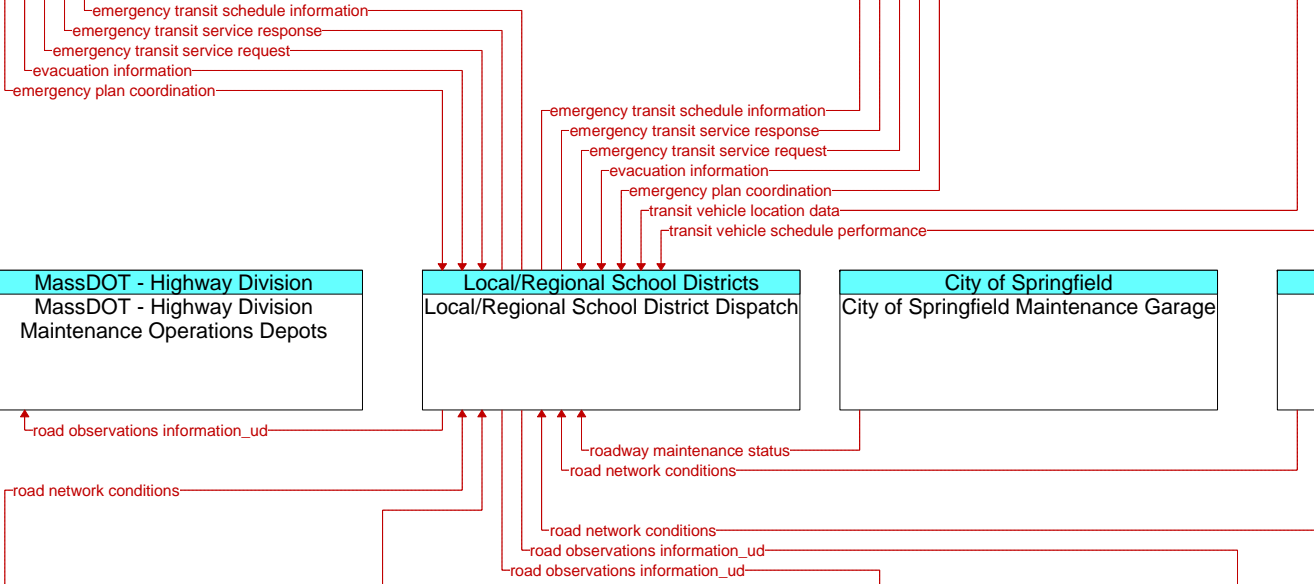

**MassDOT - Highway Division**  
MassDOT - Highway Division Maintenance Operations Depots

**Local/Regional School Districts**  
Local/Regional School District Dispatch

**City of Springfield**  
City of Springfield Maintenance Garage

**City of Springfield**  
City of Springfield TMC

**Local City/Town**  
Local City/Town TMC

**MassDOT - Highway Division**  
MassDOT - Highway Division HOC

**City of Pittsfield**  
City of Pittsfield TMC

**Town of Greenfield**  
Town of Greenfield TMC

**MassDOT - Highway Division**  
MassDOT - Highway Division District Offices / DTOC

Planned