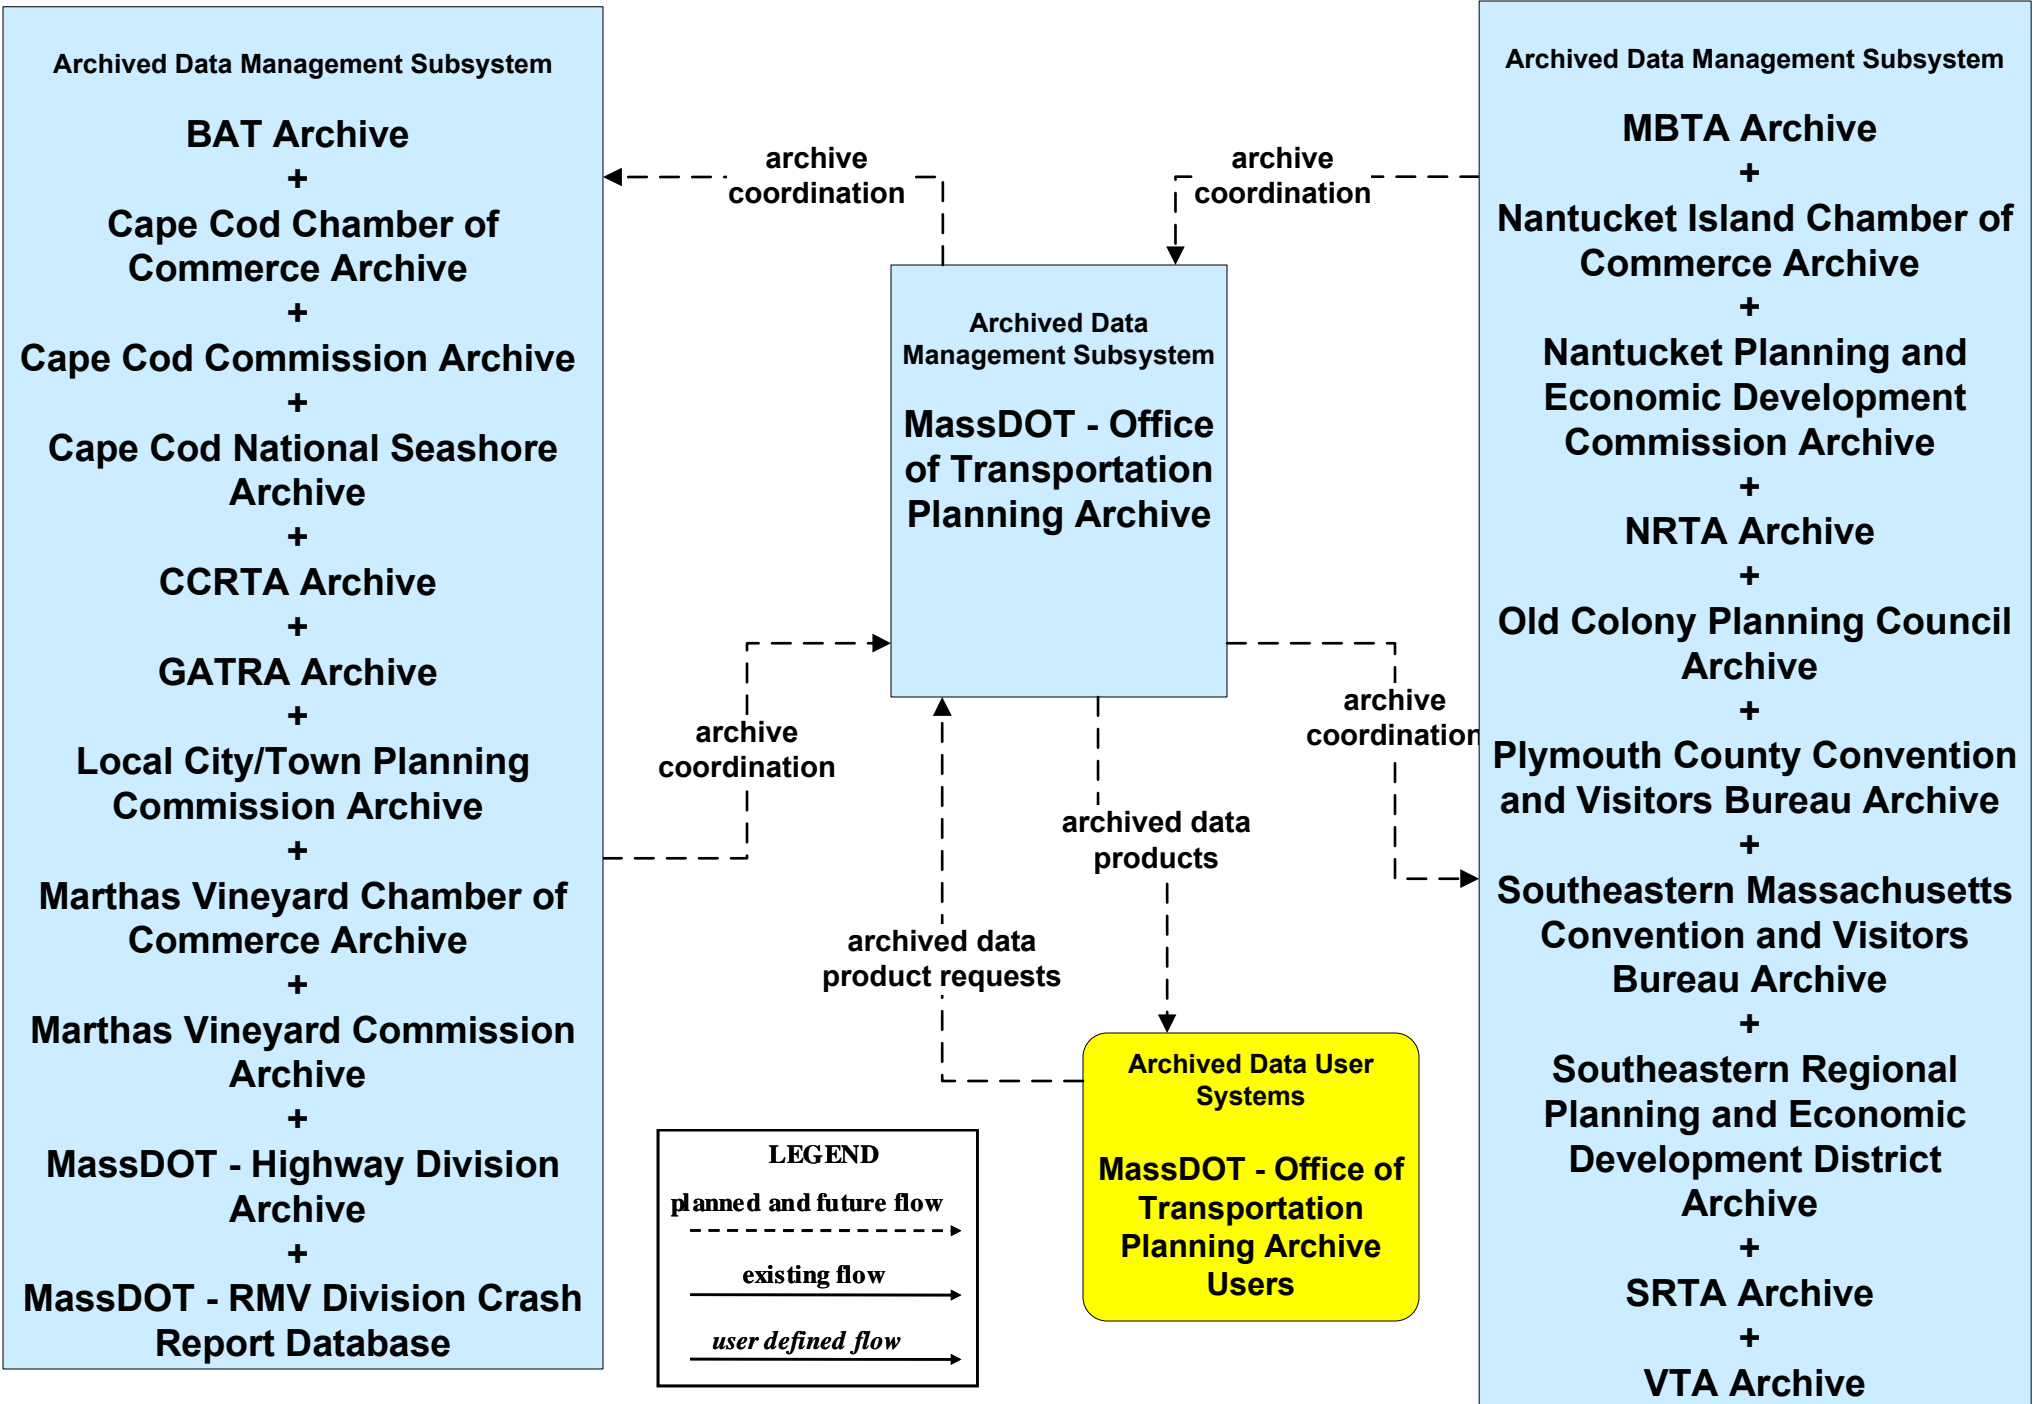

**AD3 - ITS Virtual Data Warehouse  
MassDOT – Office of Transportation Planning**

# ATIS08 - Dynamic Ridesharing MassDOT Travel Options Program