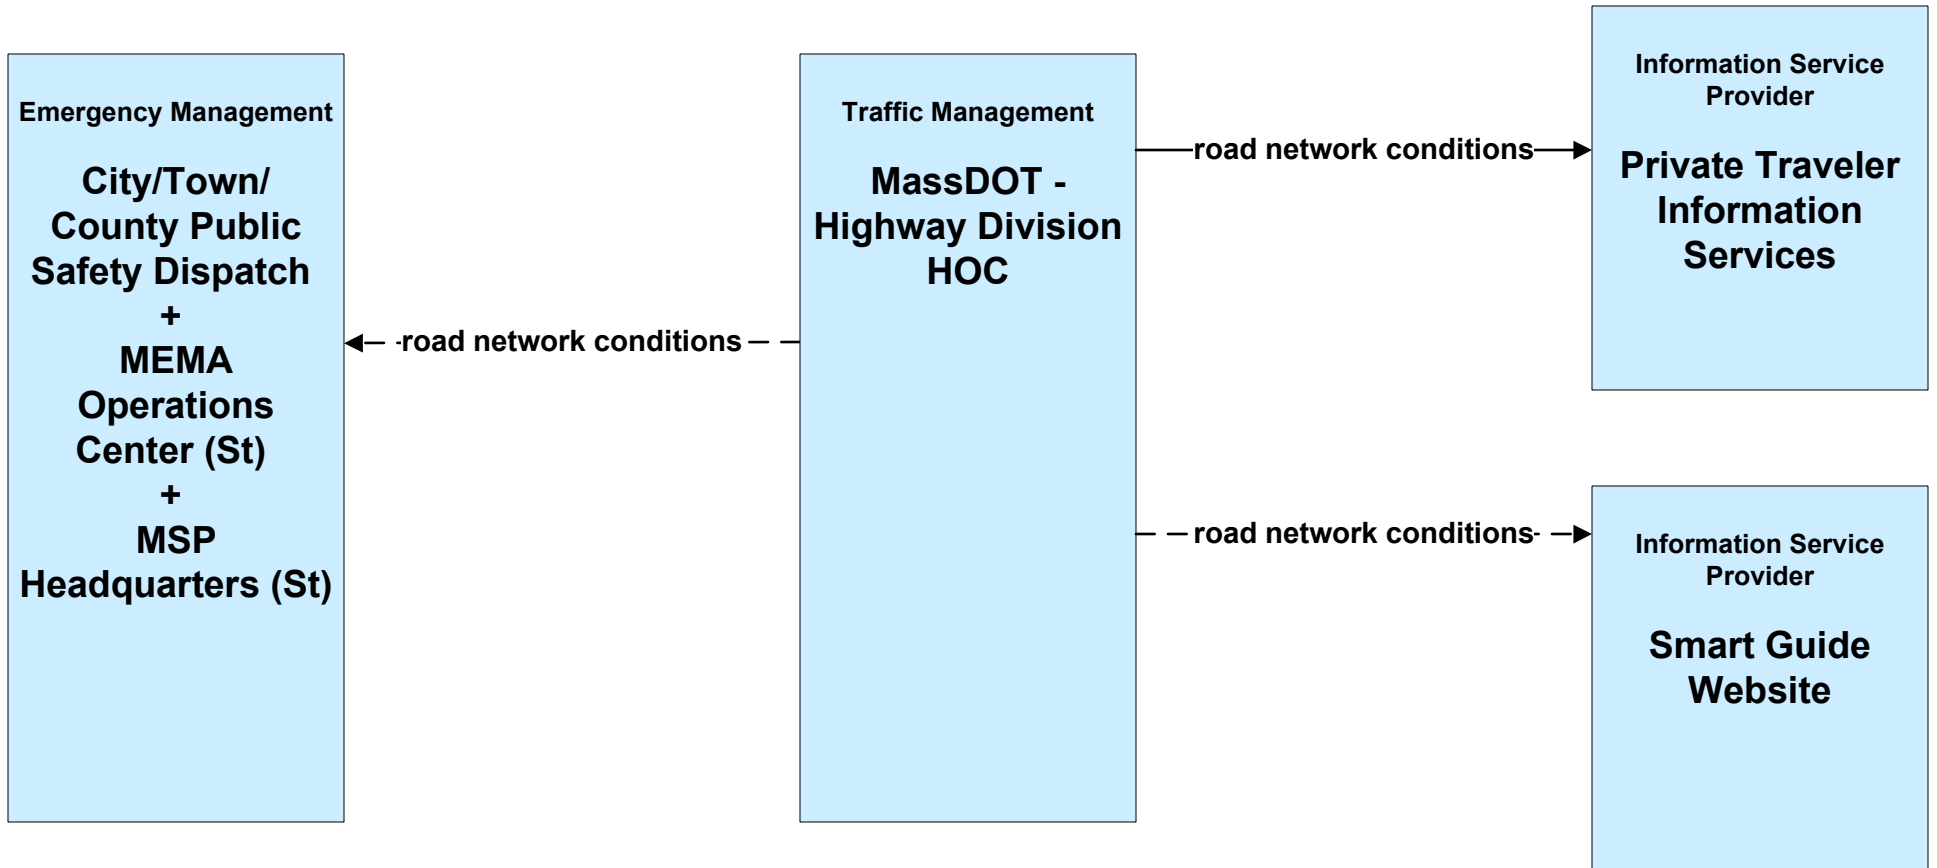

**AD1 - ITS Data Mart  
Tourism Councils (1 of 2)**

**AD3 - ITS Virtual Data Warehouse  
MassDOT – Office of Transportation Planning**

**ATMS06 - Traffic Information Dissemination  
MassDOT – Highway Division (3 of 3)**

**ATMS06 - Traffic Information Dissemination  
City of New Bedford (2 of 2)**

**ATMS06 - Traffic Information Dissemination  
Town of Barnstable (2 of 2)**

# ATMS06 - Traffic Information Dissemination Local City/Town (1 of 2)

# ATMS06 - Traffic Information Dissemination Cape Cod National Seashore