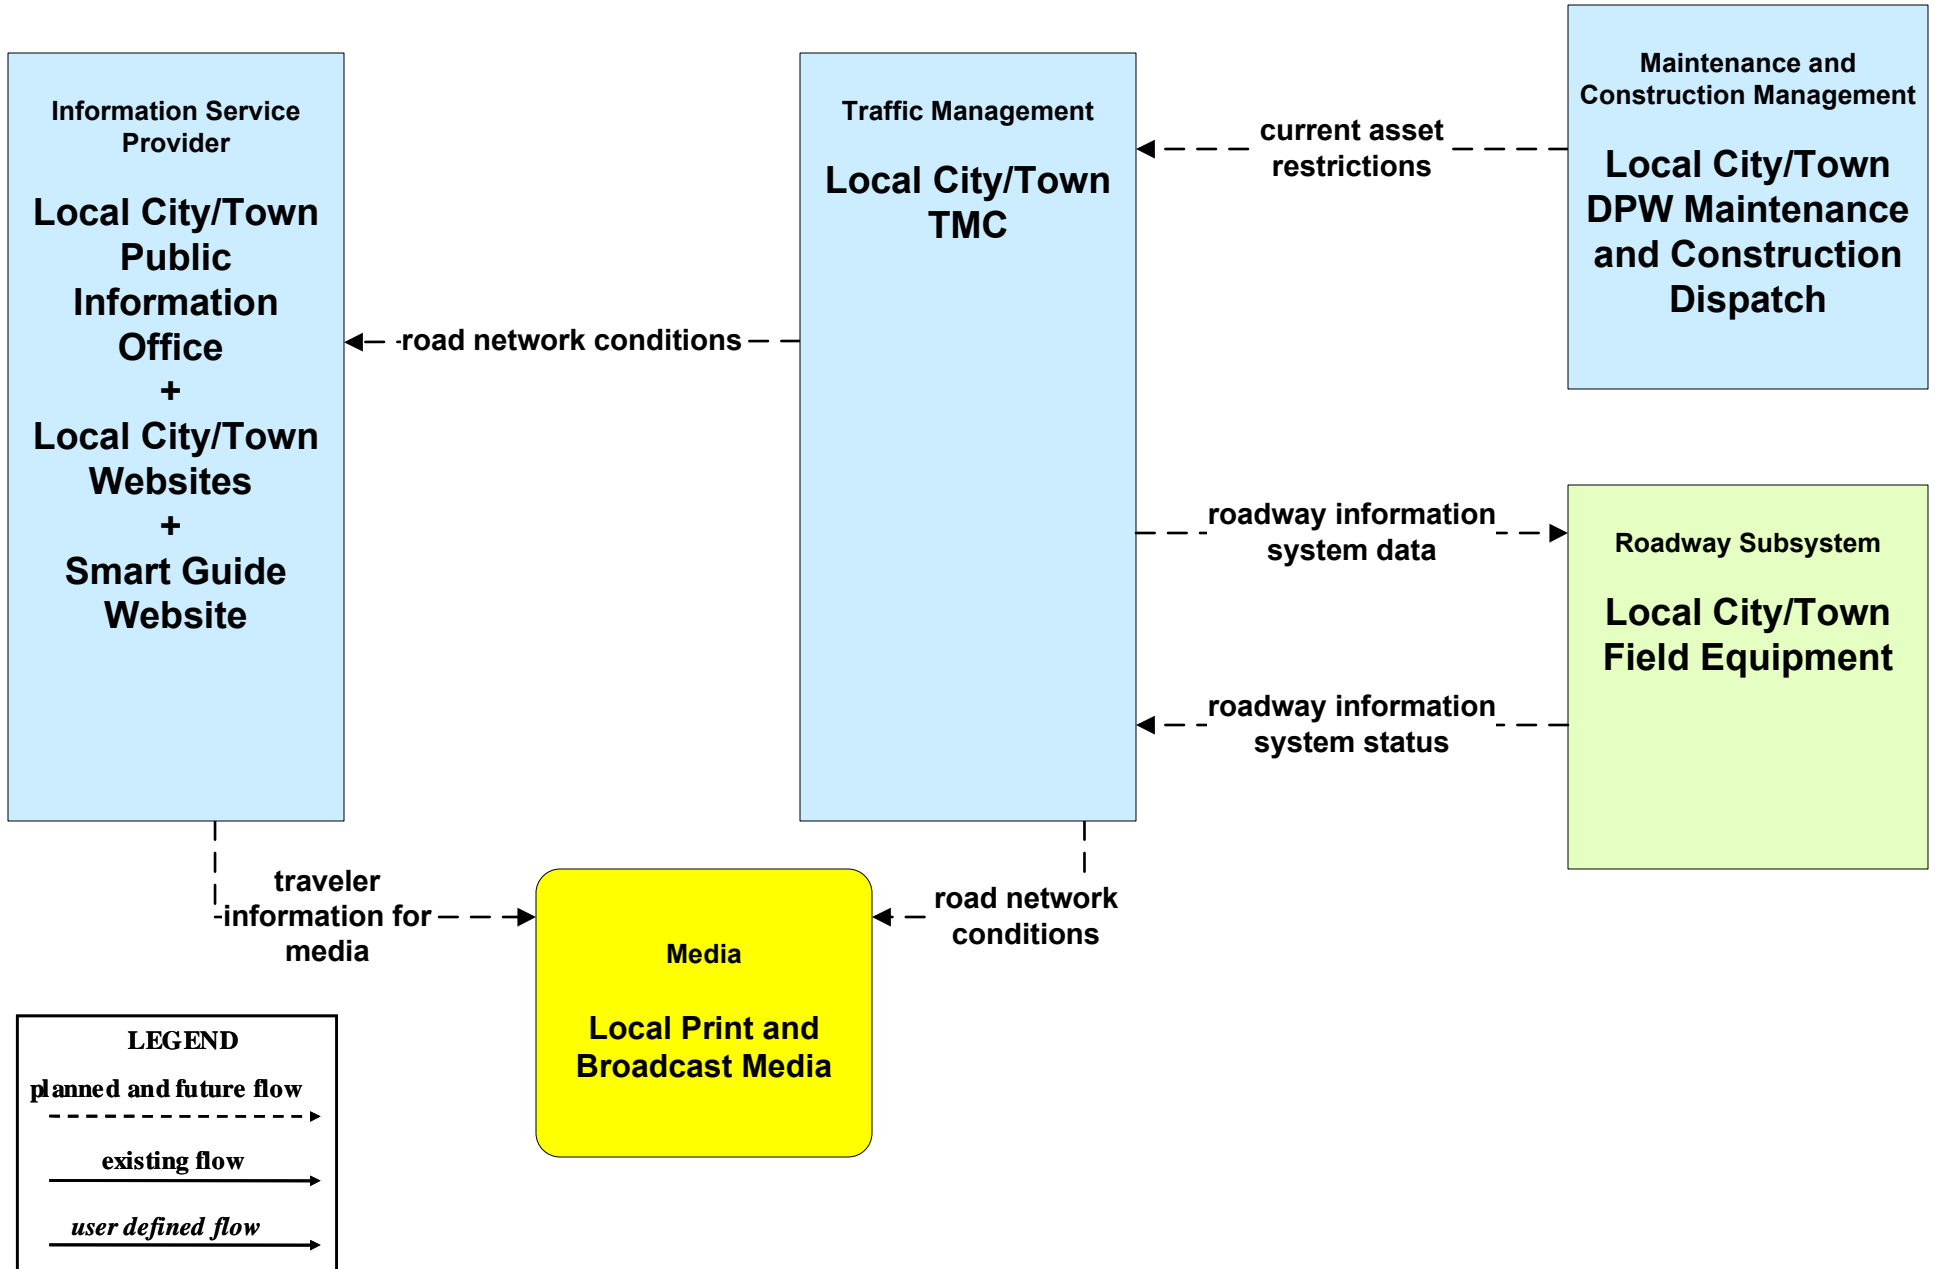

**AD1 - ITS Data Mart  
Tourism Councils (1 of 2)**

**AD3 - ITS Virtual Data Warehouse  
MassDOT – Office of Transportation Planning**

**ATMS06 - Traffic Information Dissemination  
MassDOT – Highway Division (3 of 3)**

**ATMS06 - Traffic Information Dissemination  
City of New Bedford (2 of 2)**

**ATMS06 - Traffic Information Dissemination  
Town of Barnstable (2 of 2)**

# ATMS06 - Traffic Information Dissemination Local City/Town (1 of 2)

# ATMS06 - Traffic Information Dissemination Cape Cod National Seashore