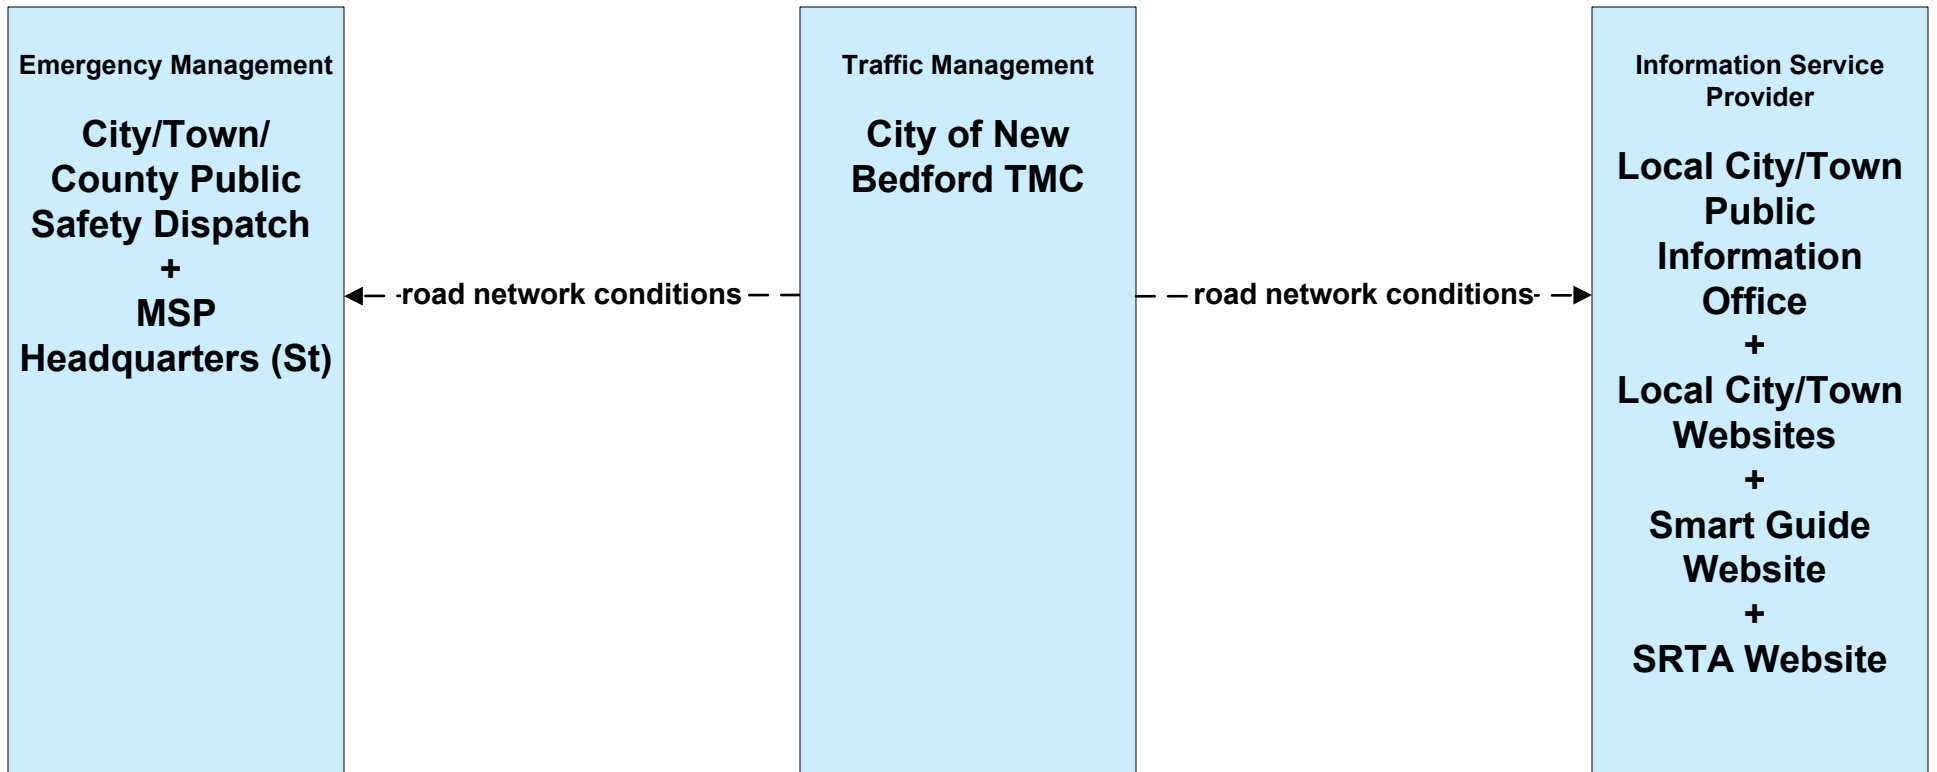

**AD1 - ITS Data Mart  
Tourism Councils (1 of 2)**

**AD3 - ITS Virtual Data Warehouse  
MassDOT – Office of Transportation Planning**

**ATMS06 - Traffic Information Dissemination  
MassDOT – Highway Division (3 of 3)**

**ATMS06 - Traffic Information Dissemination  
City of New Bedford (2 of 2)**

**ATMS06 - Traffic Information Dissemination  
Town of Barnstable (2 of 2)**

# ATMS06 - Traffic Information Dissemination Local City/Town (1 of 2)

# ATMS06 - Traffic Information Dissemination Cape Cod National Seashore