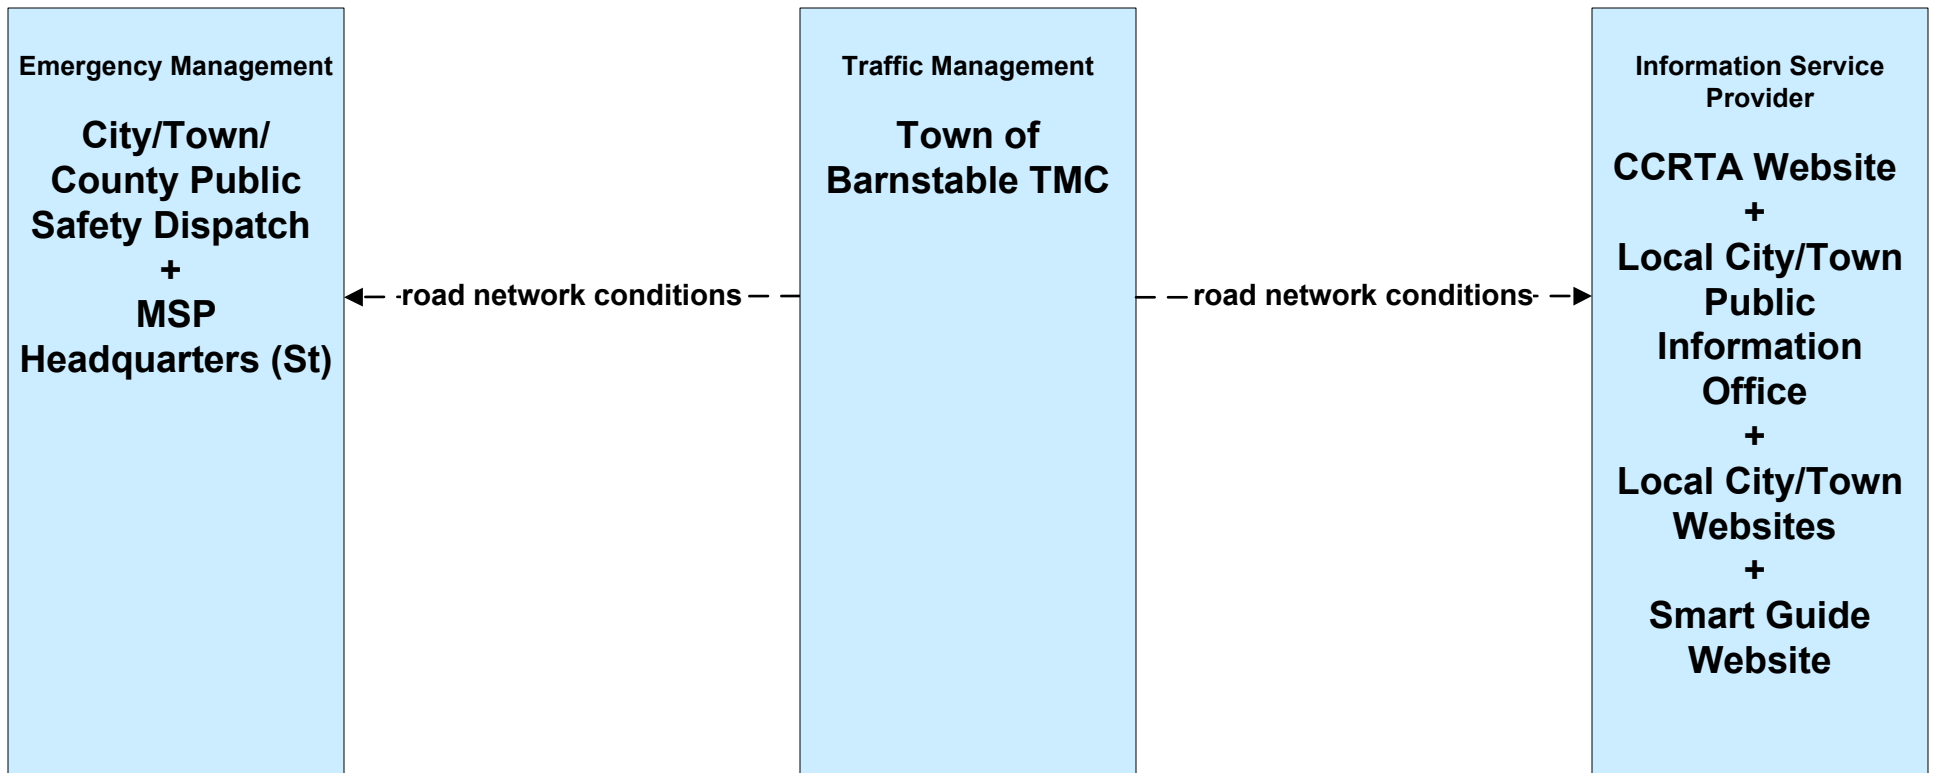

**AD1 - ITS Data Mart  
Tourism Councils (1 of 2)**

**AD3 - ITS Virtual Data Warehouse  
MassDOT – Office of Transportation Planning**

**ATMS06 - Traffic Information Dissemination  
MassDOT – Highway Division (3 of 3)**

**ATMS06 - Traffic Information Dissemination  
City of New Bedford (2 of 2)**

**ATMS06 - Traffic Information Dissemination  
Town of Barnstable (2 of 2)**

# ATMS06 - Traffic Information Dissemination Local City/Town (1 of 2)

# ATMS06 - Traffic Information Dissemination Cape Cod National Seashore