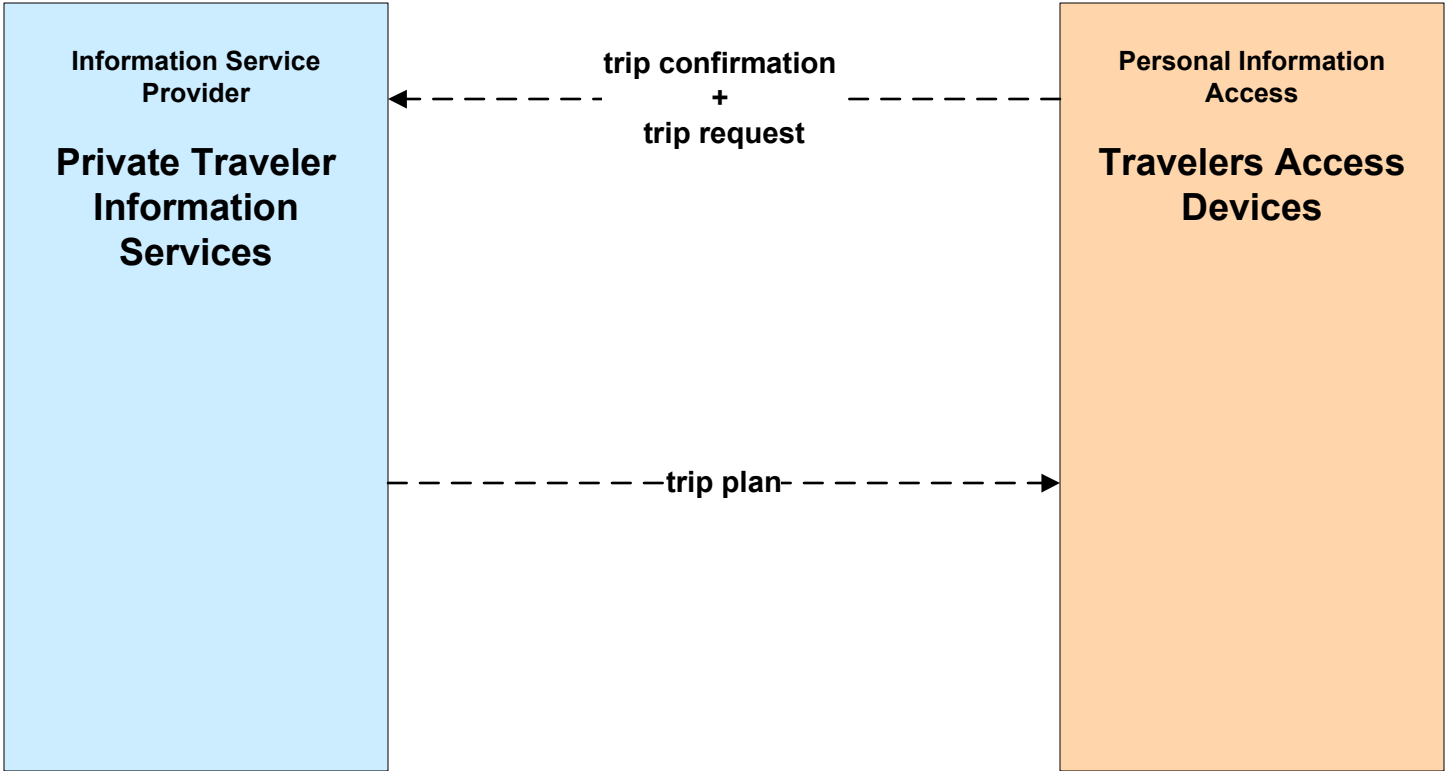

**ATIS02 - Interactive Traveler Information
Private Traveler Information Service Providers (1 of 2)**

**ATIS02 - Interactive Traveler Information
Private Traveler Information Service Providers (2 of 2)**

ATIS02 - Interactive Traveler Information Local City/Town

**ATIS02 - Interactive Traveler Information
New Bedford Harbor**

**ATIS05 - ISP Based Route Guidance
Private Traveler Information Service Providers**

ATIS08 - Dynamic Ridesharing MassDOT Travel Options Program