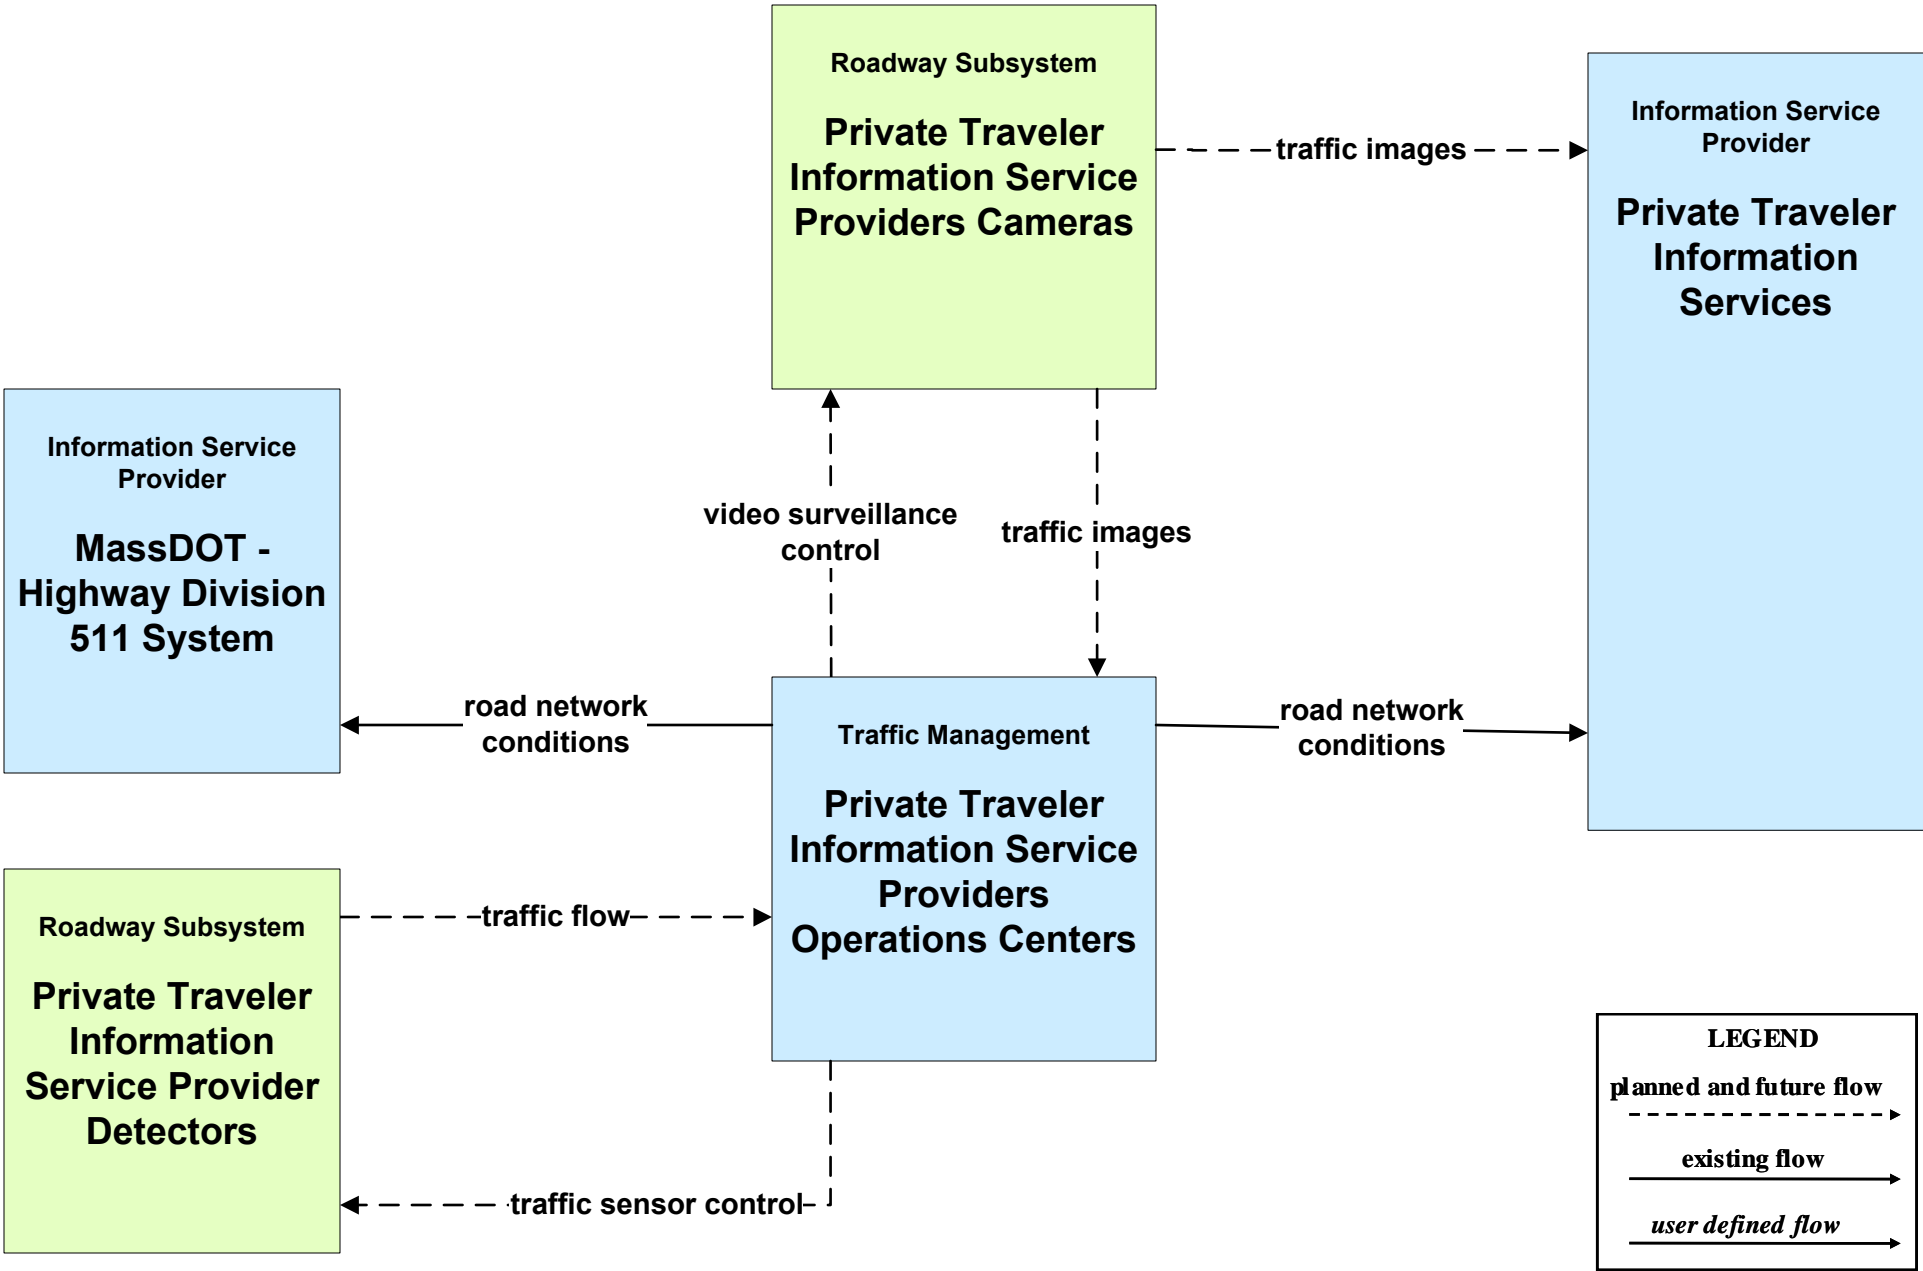

Southeastern Massachusetts Regional ITS Architecture

Customized Market Package Diagrams

Advanced Traveler Information Systems (ATIS)

**ATIS02 - Interactive Traveler Information
MassDOT – Highway Division**

**ATIS02 - Interactive Traveler Information
Private Traveler Information Service Providers (1 of 2)**

**ATIS02 - Interactive Traveler Information
Private Traveler Information Service Providers (2 of 2)**

ATIS02 - Interactive Traveler Information Local City/Town

**ATIS02 - Interactive Traveler Information
New Bedford Harbor**

**ATIS05 - ISP Based Route Guidance
Private Traveler Information Service Providers**

ATIS08 - Dynamic Ridesharing MassDOT Travel Options Program