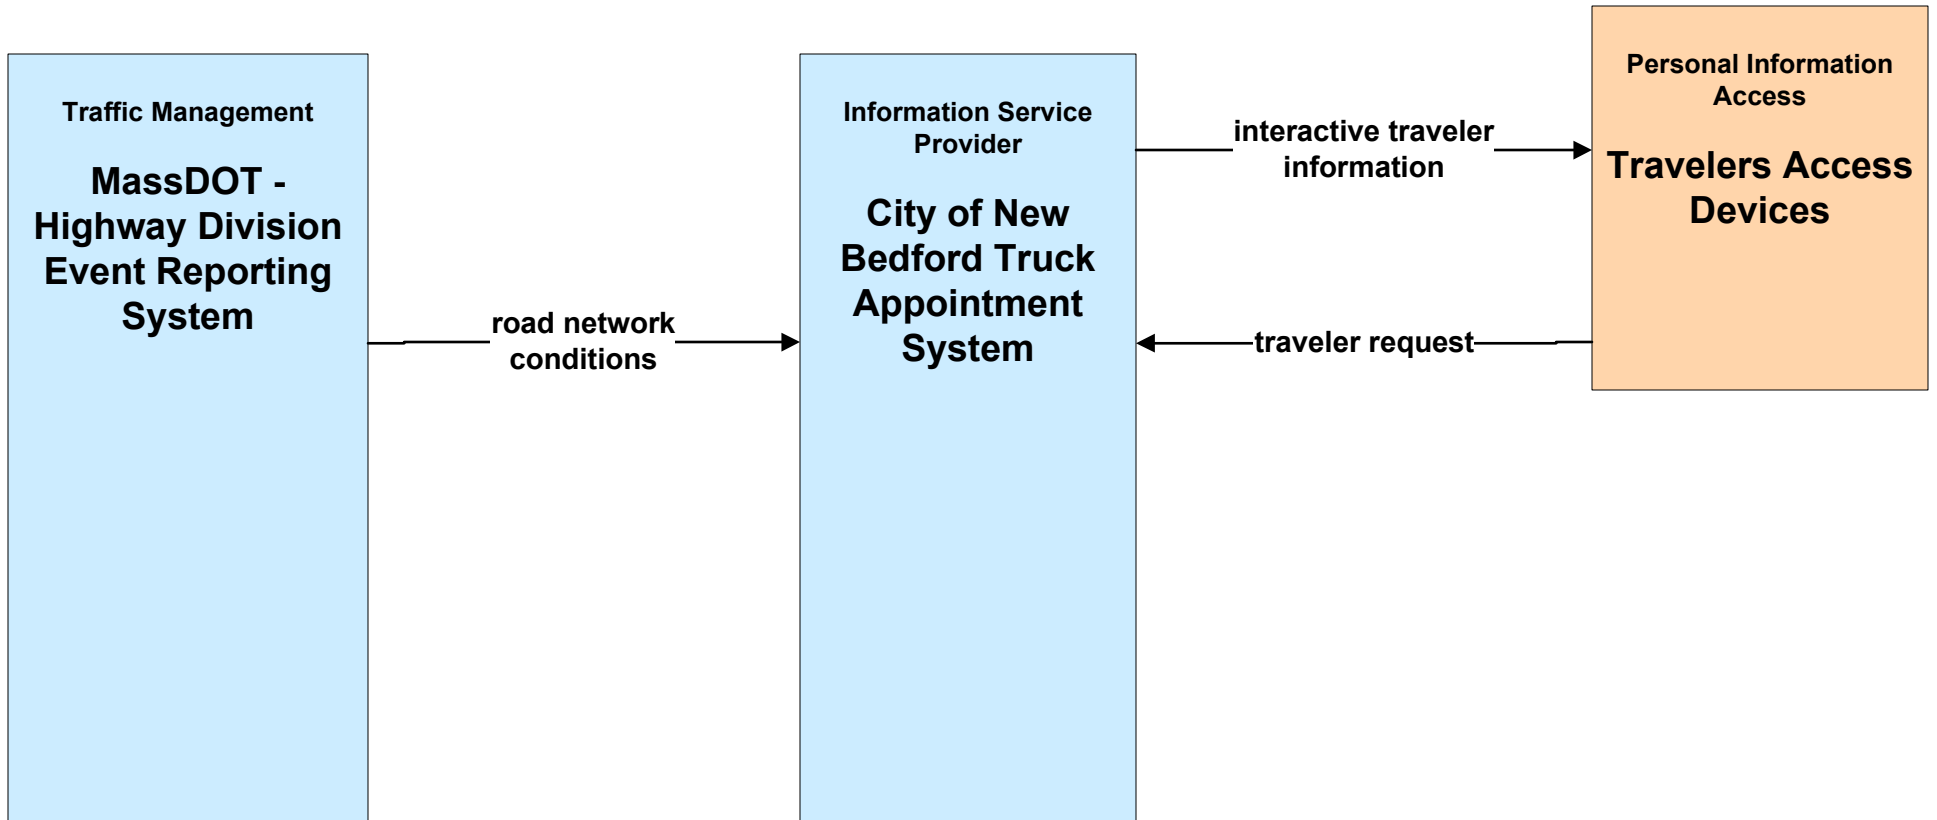

Southeastern Massachusetts Regional ITS Architecture

Customized Market Package Diagrams

Advanced Traveler Information Systems (ATIS)

**ATIS02 - Interactive Traveler Information
MassDOT – Highway Division**

**ATIS02 - Interactive Traveler Information
Private Traveler Information Service Providers (1 of 2)**

**ATIS02 - Interactive Traveler Information
Private Traveler Information Service Providers (2 of 2)**

ATIS02 - Interactive Traveler Information Local City/Town

**ATIS02 - Interactive Traveler Information
New Bedford Harbor**

**ATIS05 - ISP Based Route Guidance
Private Traveler Information Service Providers**

ATIS08 - Dynamic Ridesharing MassDOT Travel Options Program