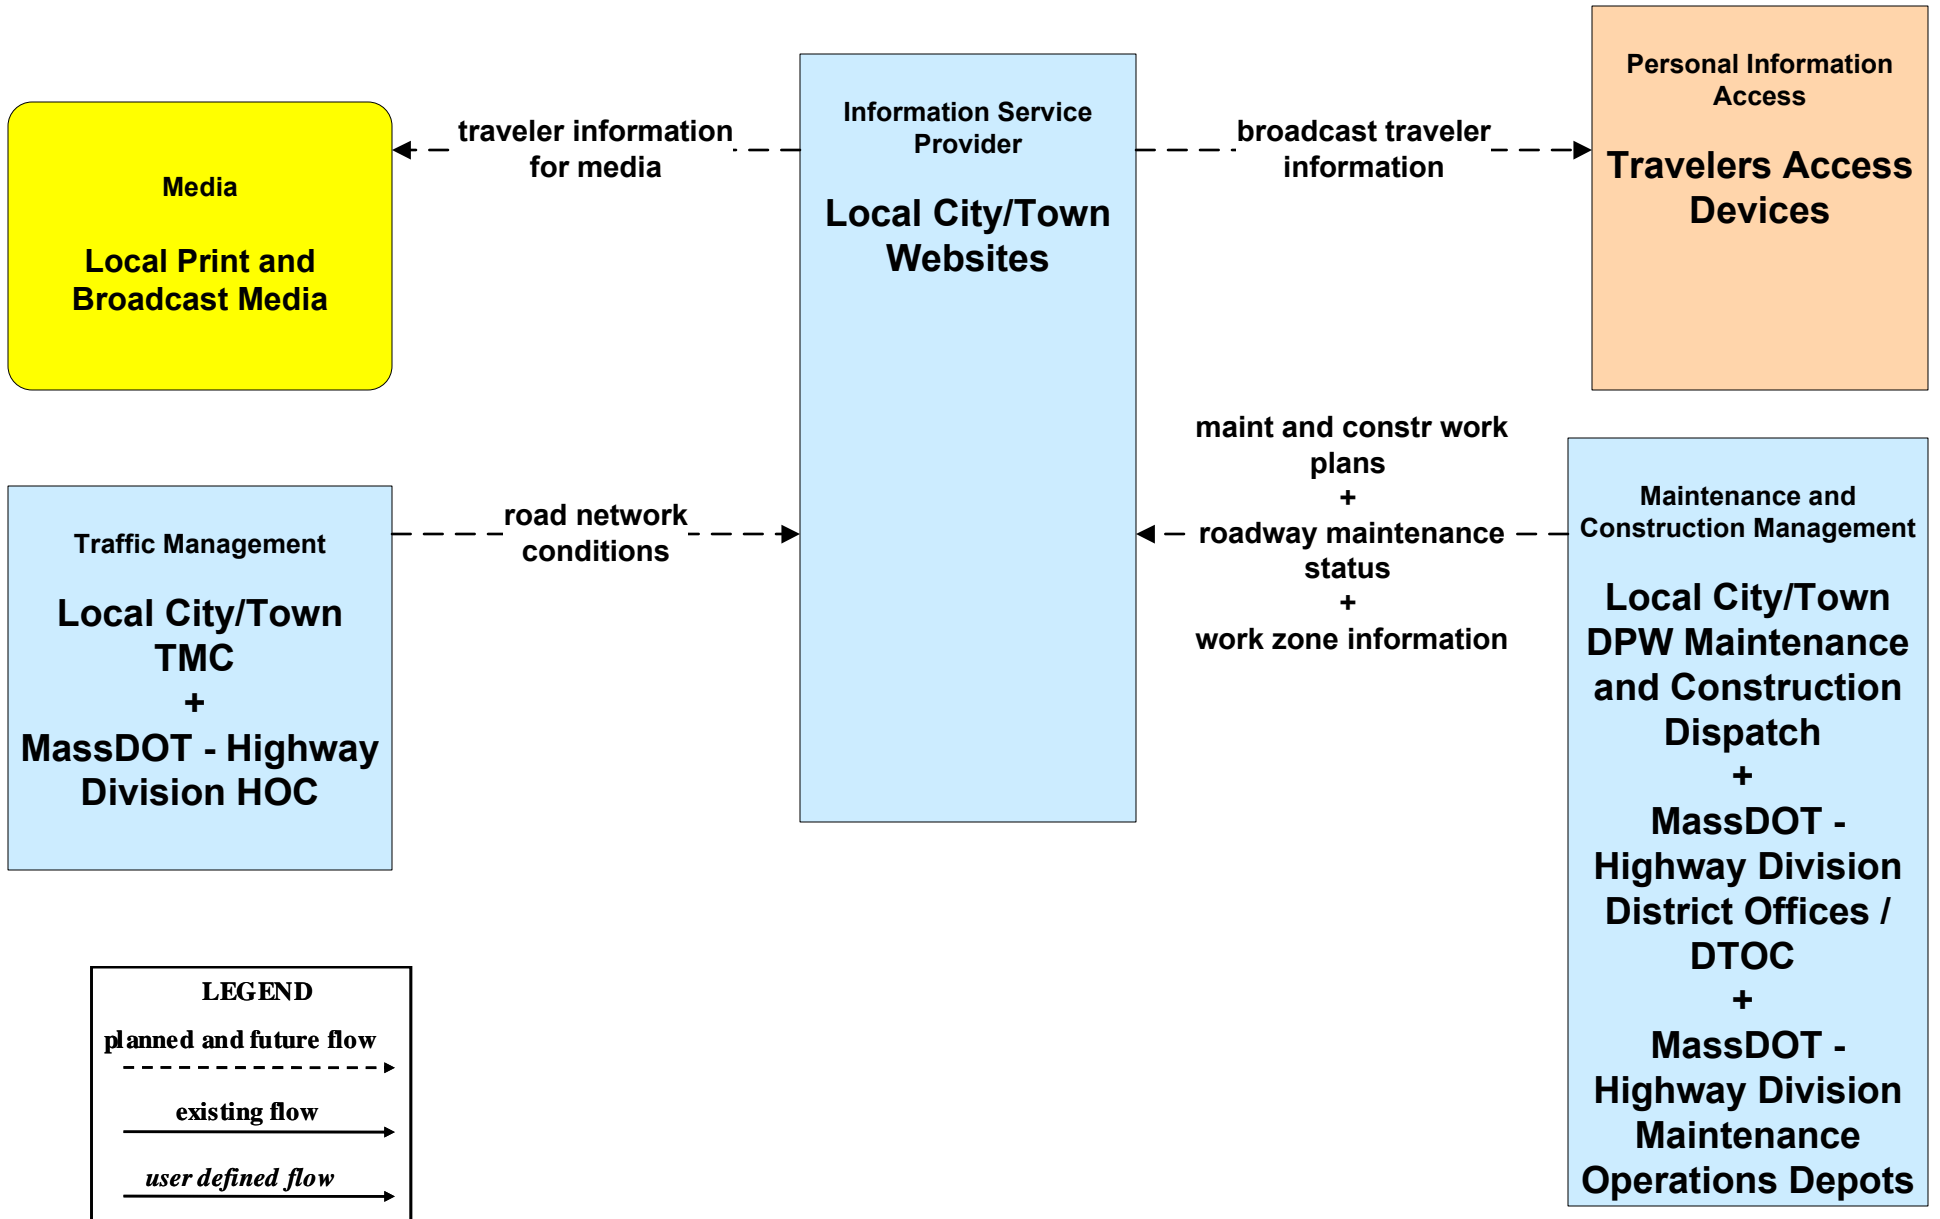

Southeastern Massachusetts Regional ITS Architecture

Customized Market Package Diagrams

Advanced Traveler Information Systems (ATIS)

**ATIS02 - Interactive Traveler Information
MassDOT – Highway Division**

**ATIS02 - Interactive Traveler Information
Private Traveler Information Service Providers (1 of 2)**

**ATIS02 - Interactive Traveler Information
Private Traveler Information Service Providers (2 of 2)**

ATIS02 - Interactive Traveler Information Local City/Town

**ATIS02 - Interactive Traveler Information
New Bedford Harbor**

**ATIS05 - ISP Based Route Guidance
Private Traveler Information Service Providers**

ATIS08 - Dynamic Ridesharing MassDOT Travel Options Program