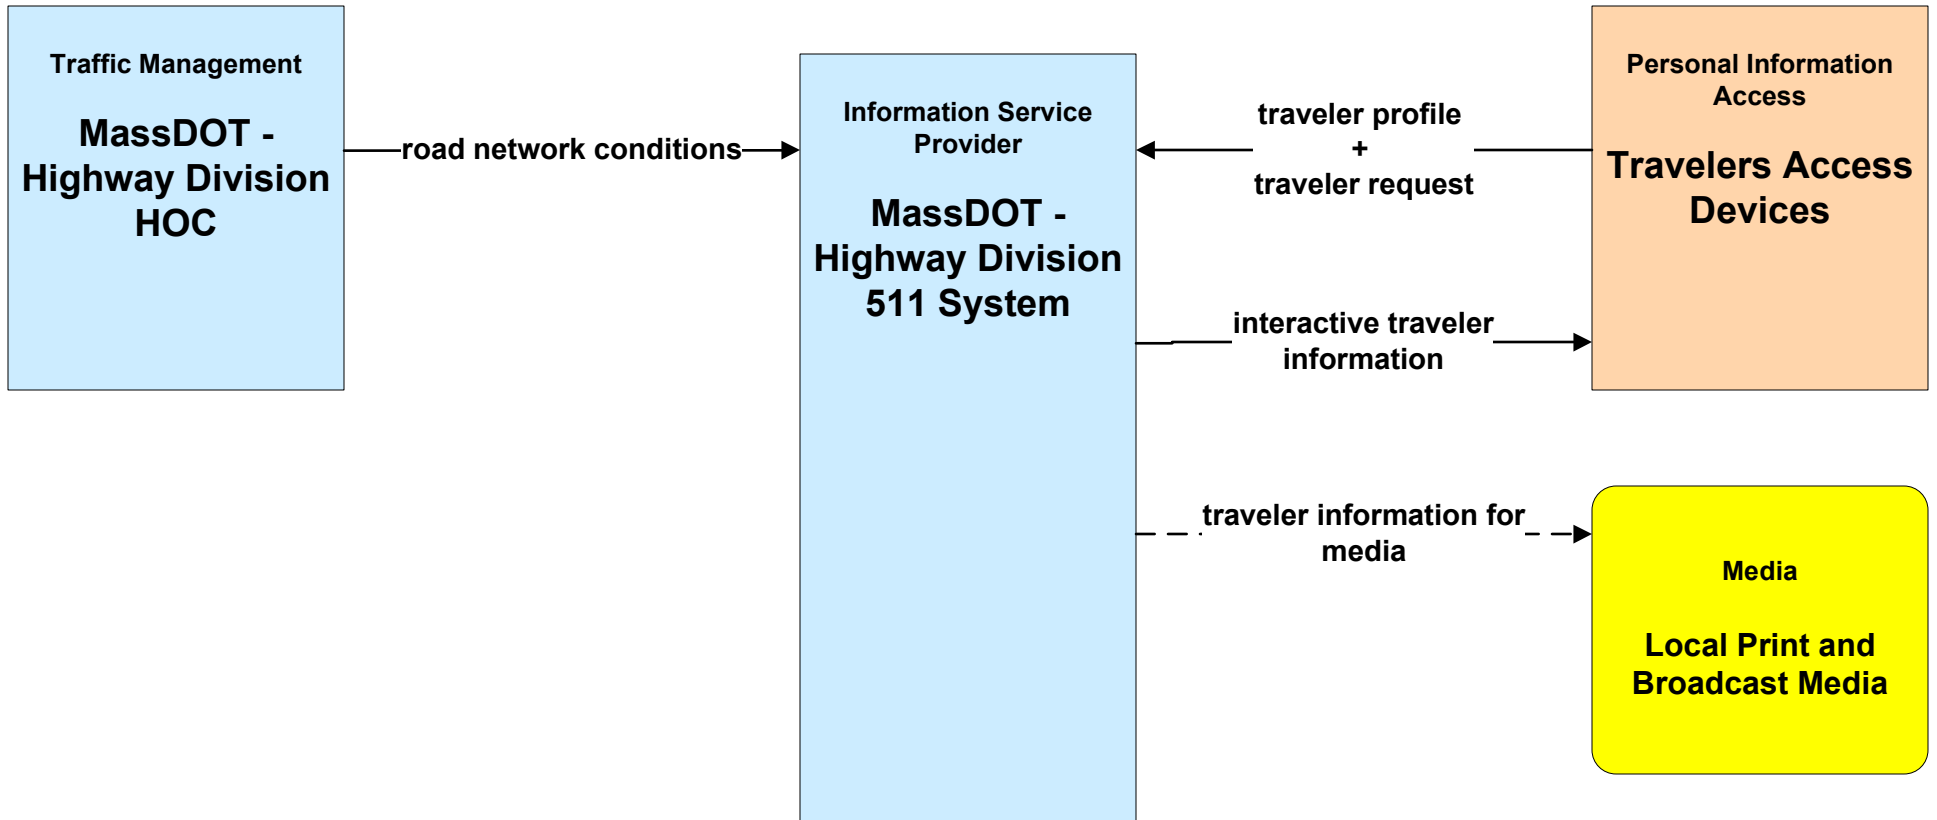

Southeastern Massachusetts Regional ITS Architecture

Customized Market Package Diagrams

Advanced Traveler Information Systems (ATIS)

**ATIS02 - Interactive Traveler Information
MassDOT – Highway Division**

**ATIS02 - Interactive Traveler Information
Private Traveler Information Service Providers (1 of 2)**

**ATIS02 - Interactive Traveler Information
Private Traveler Information Service Providers (2 of 2)**

ATIS02 - Interactive Traveler Information Local City/Town

**ATIS02 - Interactive Traveler Information
New Bedford Harbor**

**ATIS05 - ISP Based Route Guidance
Private Traveler Information Service Providers**

ATIS08 - Dynamic Ridesharing MassDOT Travel Options Program