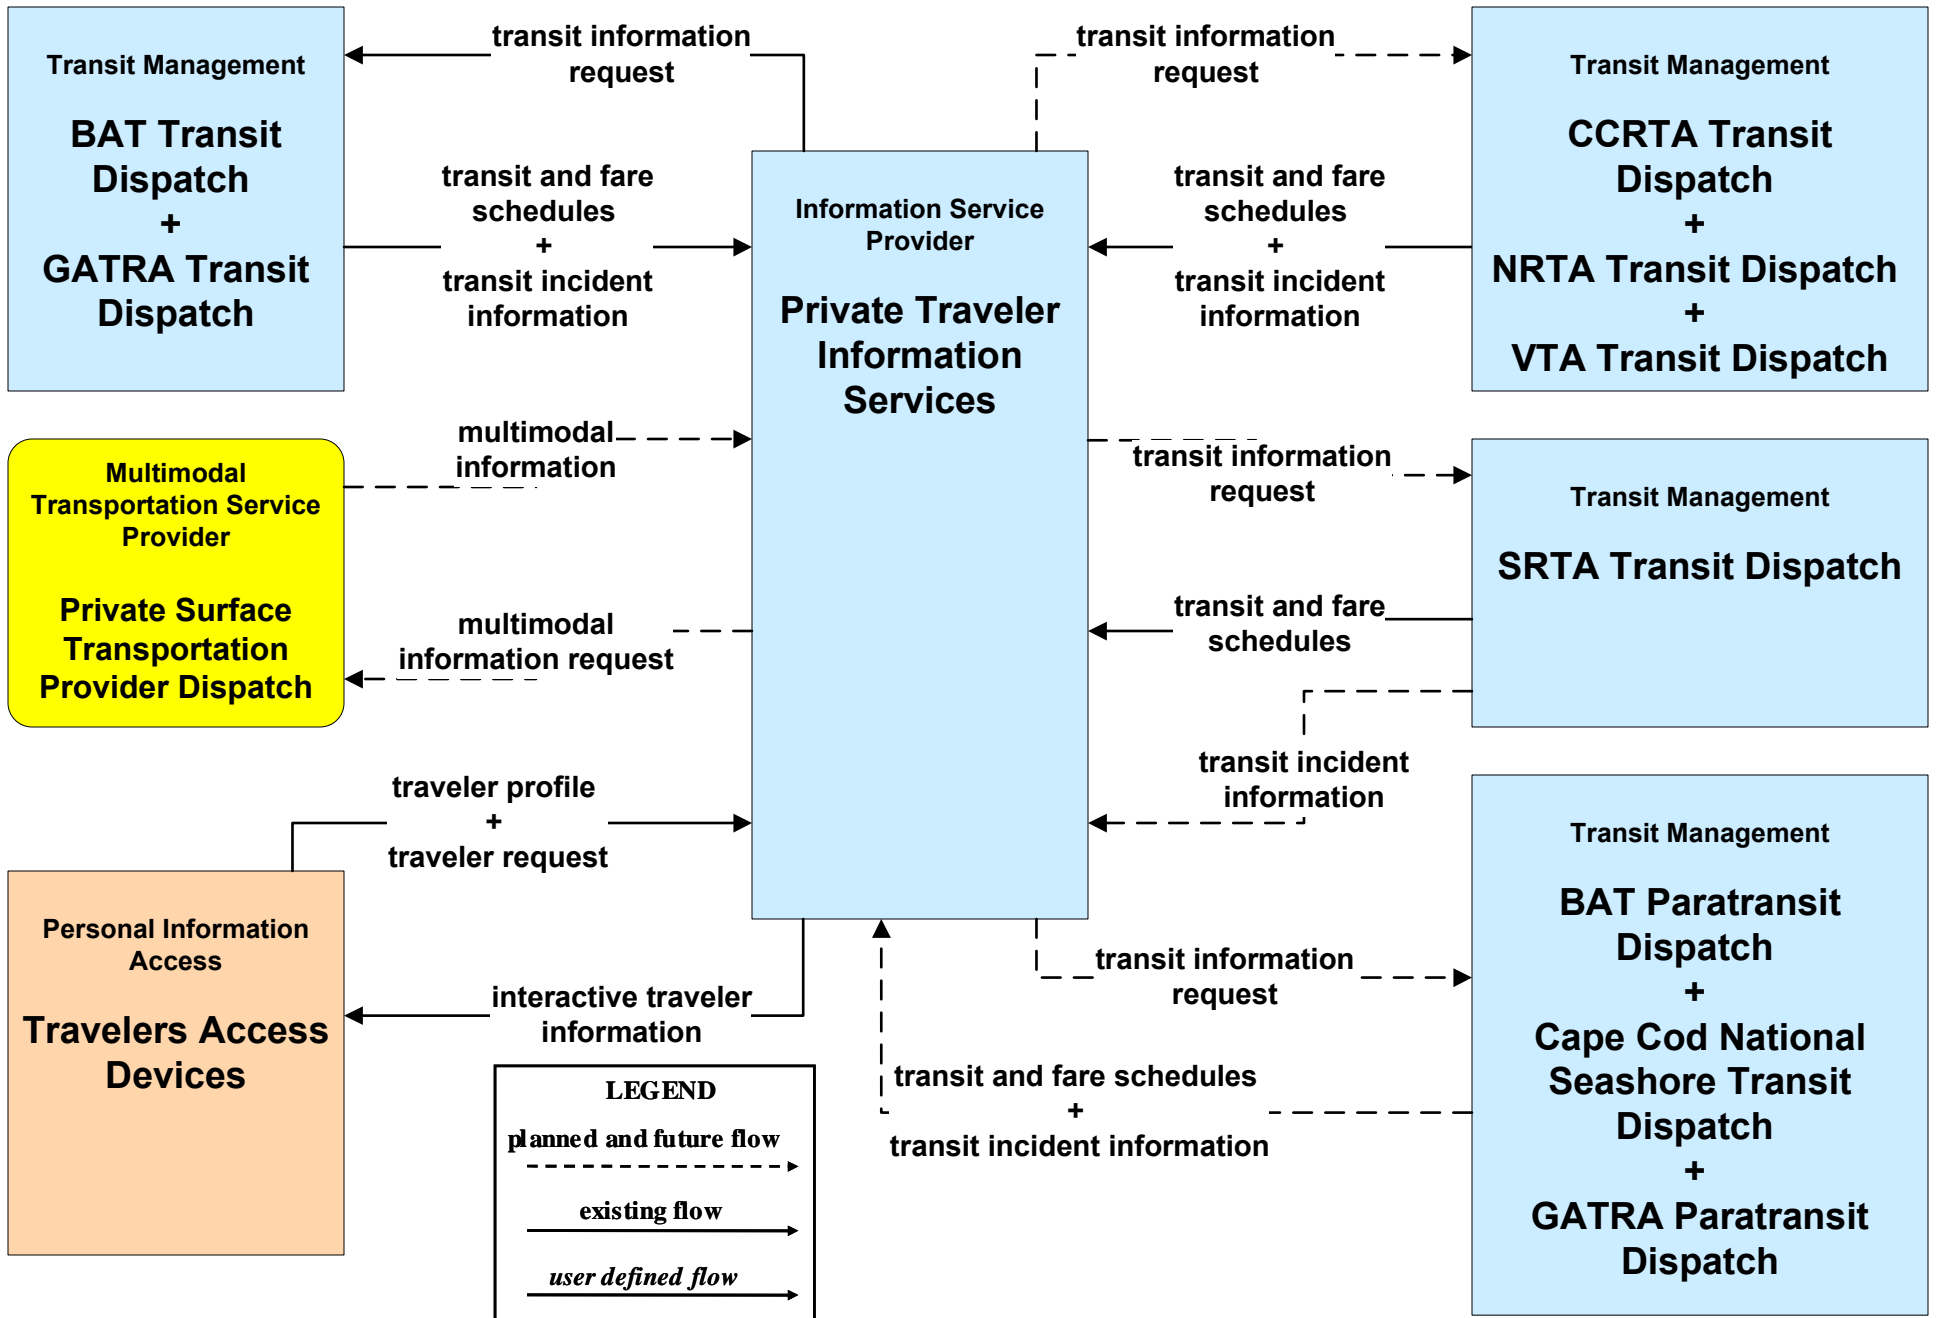

Southeastern Massachusetts Regional ITS Architecture

Customized Market Package Diagrams

Advanced Traveler Information Systems (ATIS)

**ATIS02 - Interactive Traveler Information
MassDOT – Highway Division**

**ATIS02 - Interactive Traveler Information
Private Traveler Information Service Providers (1 of 2)**

**ATIS02 - Interactive Traveler Information
Private Traveler Information Service Providers (2 of 2)**

ATIS02 - Interactive Traveler Information Local City/Town

**ATIS02 - Interactive Traveler Information
New Bedford Harbor**

**ATIS05 - ISP Based Route Guidance
Private Traveler Information Service Providers**

ATIS08 - Dynamic Ridesharing MassDOT Travel Options Program