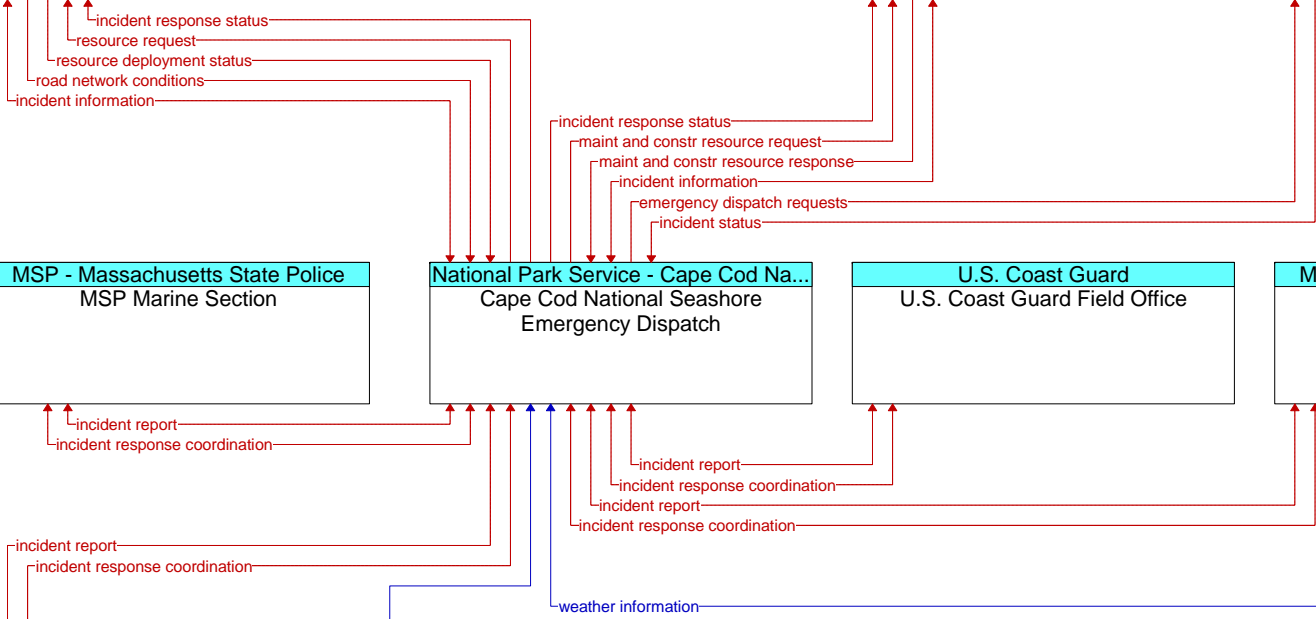

MSP - Massachusetts State Police
MSP Marine Section

National Park Service - Cape Cod Na...
Cape Cod National Seashore
Emergency Dispatch

U.S. Coast Guard
U.S. Coast Guard Field Office

MSP - Massachusetts State Police
MSP Troop D (Middleboro)

Local City/Town/County Public Safety
City/Town/County Public Safety
Dispatch

NOAA - National Oceanic and Atmos...
National Weather Service

Private Weather Service Provider
Private Weather Services

Existing
Planned