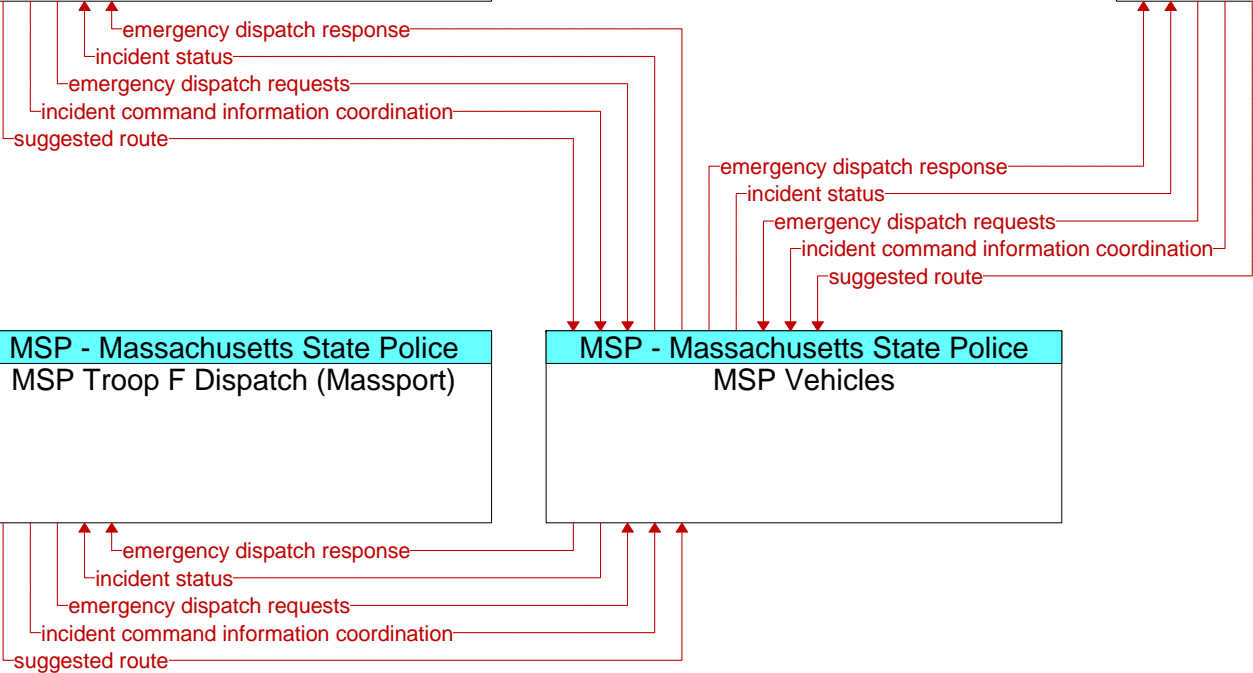

MSP - Massachusetts State Police
MSP Troop A, D, H Dispatch (Danvers, Middleboro, Boston)

MSP - Massachusetts State Police
MSP Troop E Dispatch (Turnpike)

MSP - Massachusetts State Police
MSP Troop F Dispatch (Massport)

MSP - Massachusetts State Police
MSP Vehicles

Planned