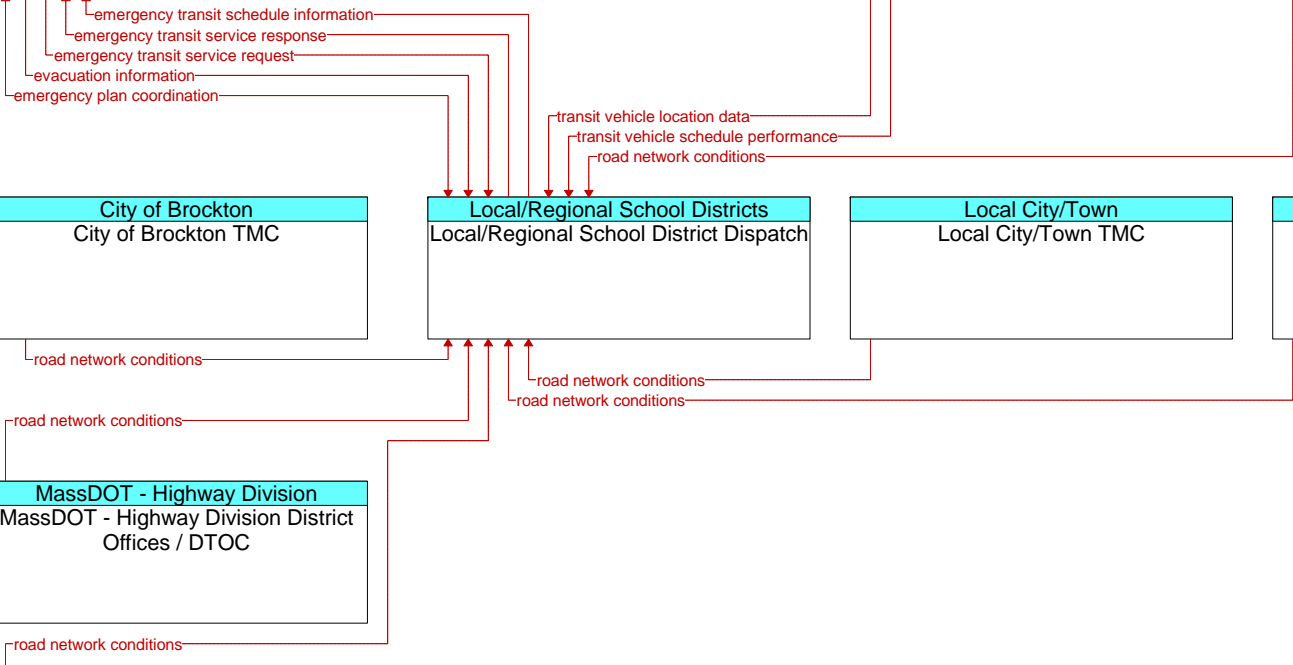

Local City/Town/County Public Safety
City/Town/County Emergency Management Center

Local/Regional School Districts
Local/Regional School District Buses

MassDOT - Highway Division
MassDOT - Highway Division Maintenance Operations Depots

City of Brockton
City of Brockton TMC

Local/Regional School Districts
Local/Regional School District Dispatch

Local City/Town
Local City/Town TMC

MassDOT - Highway Division
MassDOT - Highway Division HOC

MassDOT - Highway Division
MassDOT - Highway Division District Offices / DTOC

BTD - Boston Transportation Depart...
BTD Traffic Management Center

----- Planned