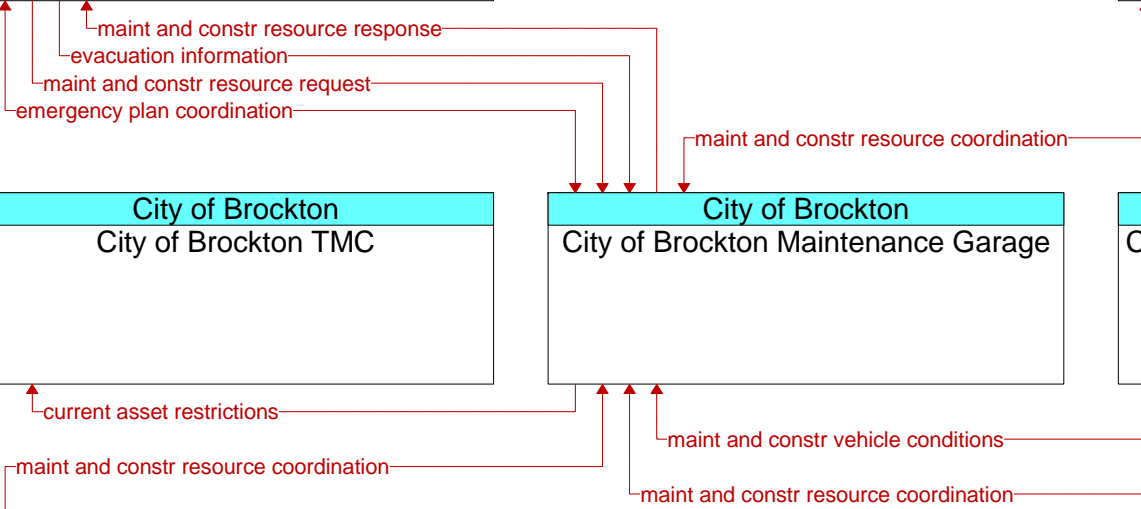

Local City/Town/County Public Safety
City/Town/County Emergency Management Center

MassDOT - Highway Division
MassDOT - Highway Division Maintenance Operations Depots

City of Brockton
City of Brockton TMC

City of Brockton
City of Brockton Maintenance Garage

City of Brockton
City of Brockton Maintenance Vehicles

MassDOT - Highway Division
MassDOT - Highway Division HOC

MassDOT - Highway Division
MassDOT - Highway Division District Offices / DTOC