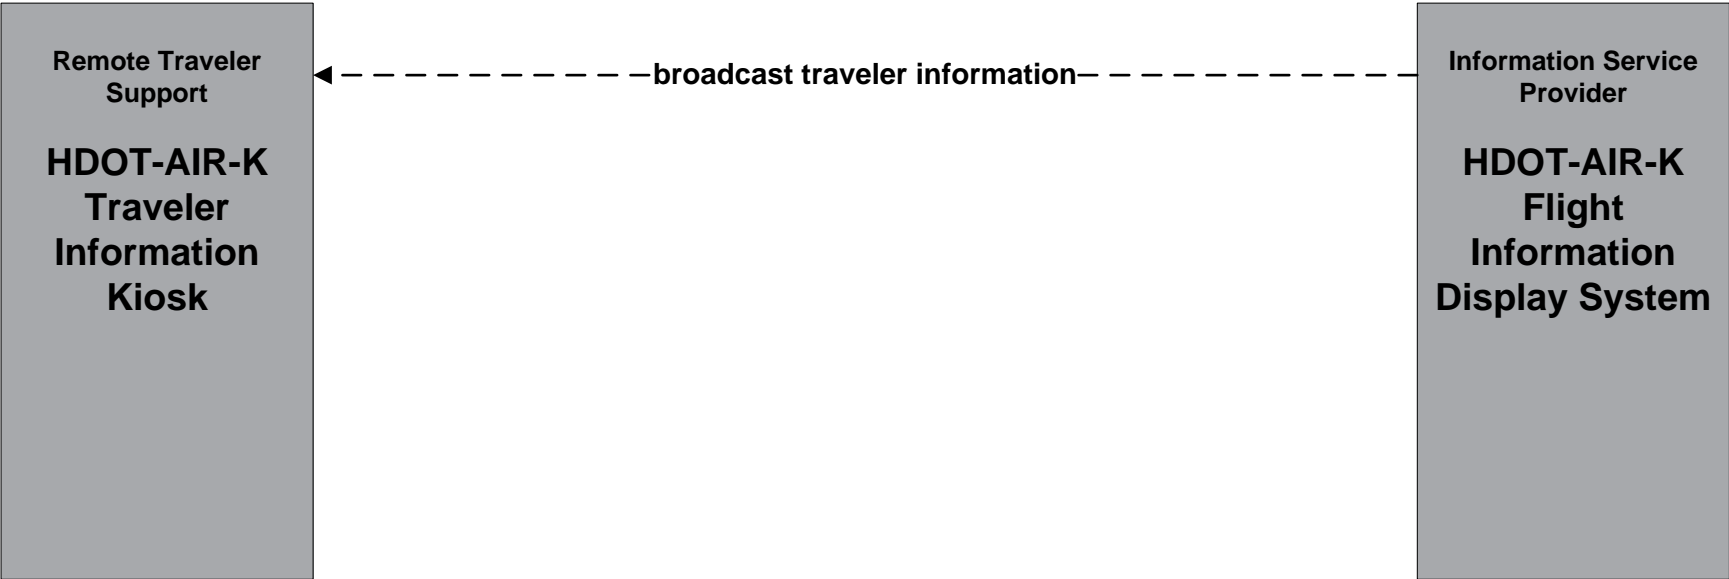

**ATIS01 - Broadcast Traveler Information
HDOT Airports, Kauai District (HDOT-AIR-K)**

LEGEND
planned and future flow
----->
existing flow
—————>
flow name_ud = user defined flow

EM01 - Emergency Call-Taking and Dispatch HDOT-AIR-K/ARFF

LEGEND

planned and future flow
----->

existing flow
—————>

flow name_ud = user defined flow

EM09 - Evacuation and Reentry Management Kauai Emergency Operations Center (1 of 2)