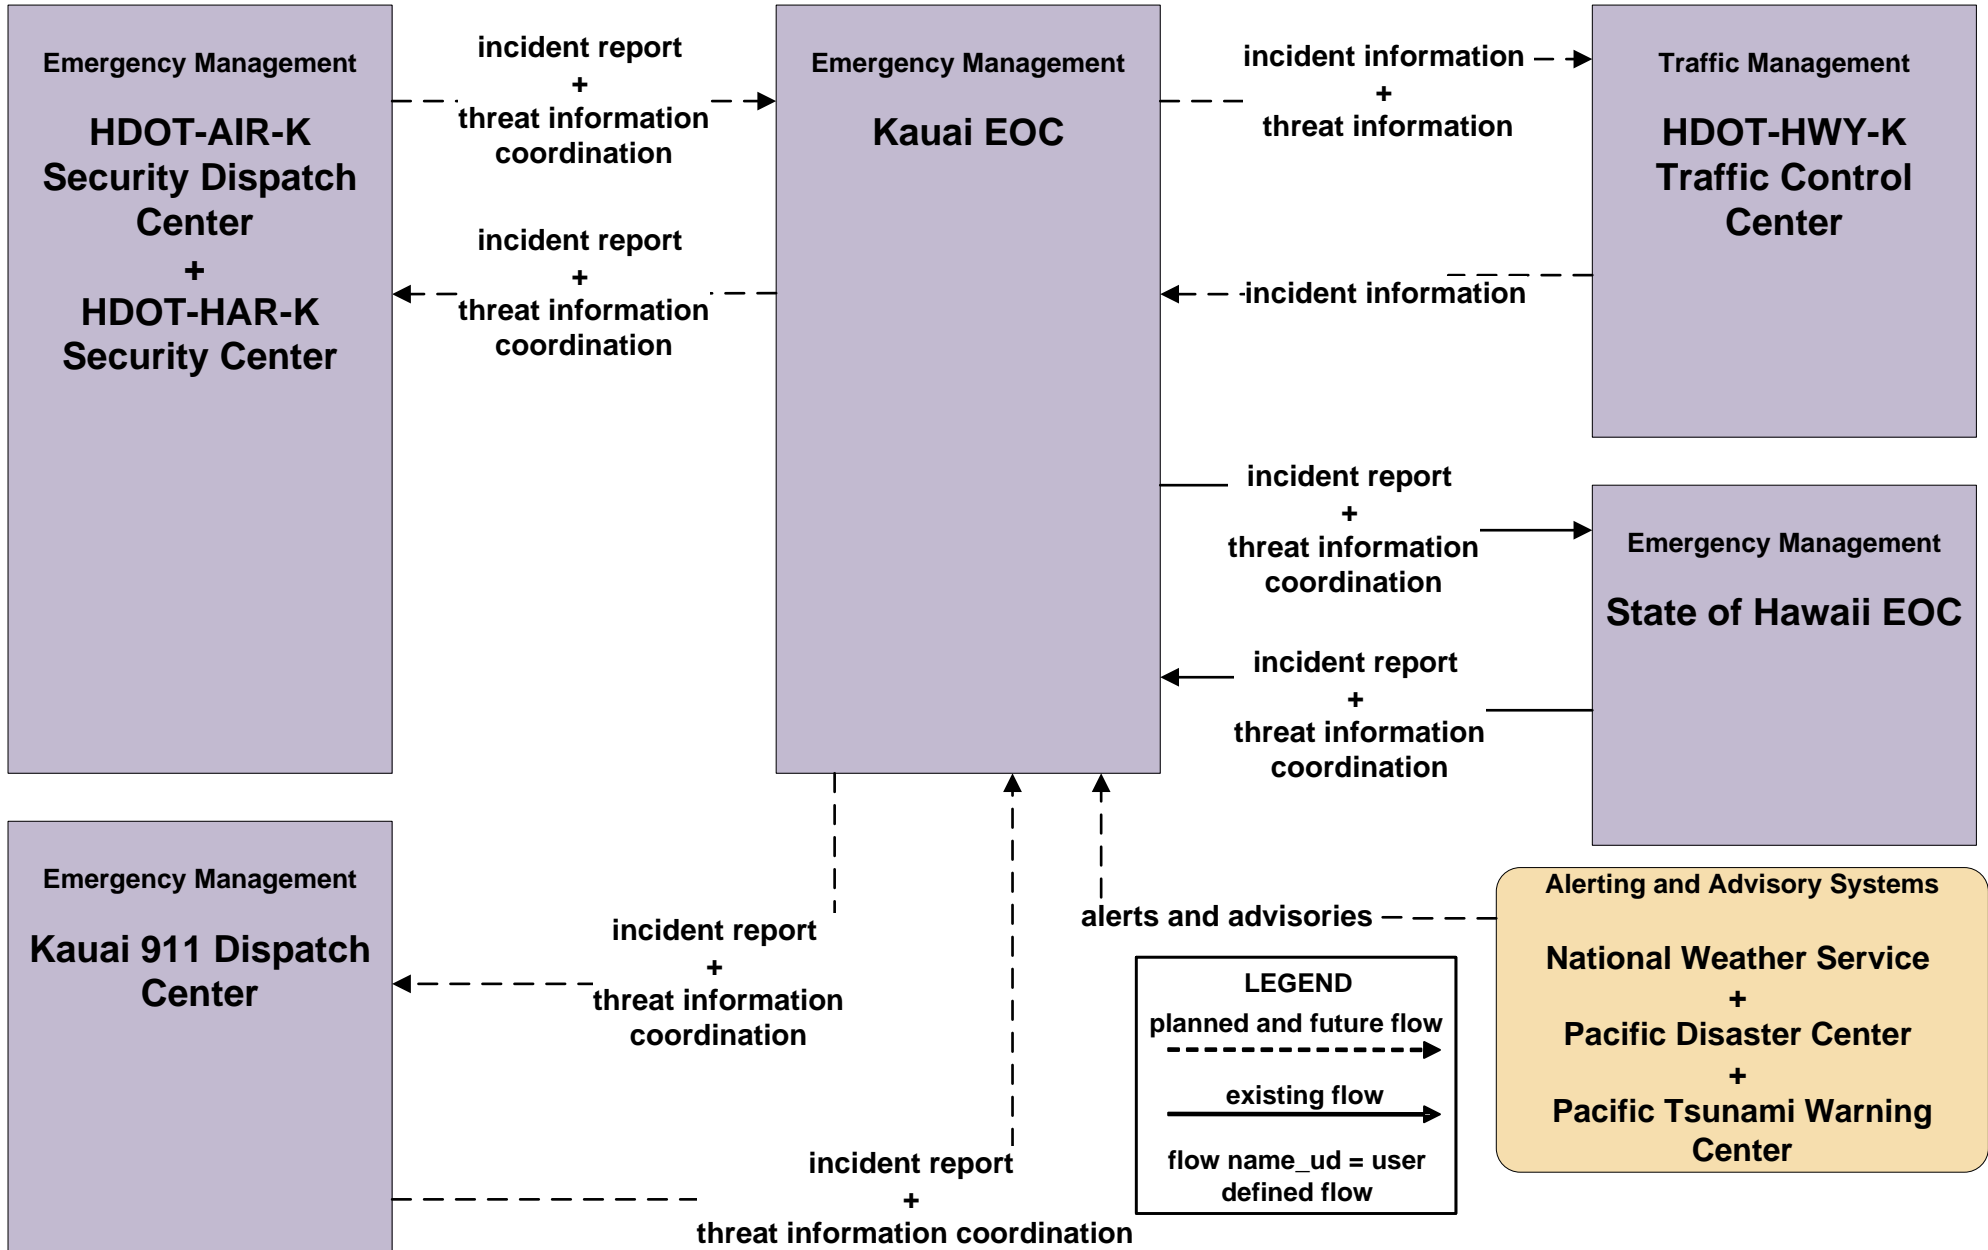

**ATIS01 - Broadcast Traveler Information
HDOT Airports, Kauai District (HDOT-AIR-K)**

LEGEND
planned and future flow
----->
existing flow
—————>
flow name_ud = user defined flow

EM01 - Emergency Call-Taking and Dispatch HDOT-AIR-K/ARFF

**EM05 - Transportation Infrastructure Protection
HDOT Airports, Kauai District (HDOT-AIR-K)**

**EM07 - Early Warning System
Kauai EOC**

**EM08 - Disaster Response and Recovery
Kauai Emergency Operations Center (1 of 3)**

LEGEND

planned and future flow
----->

existing flow
—————>

flow name_ud = user defined flow

EM09 - Evacuation and Reentry Management Kauai Emergency Operations Center (1 of 2)