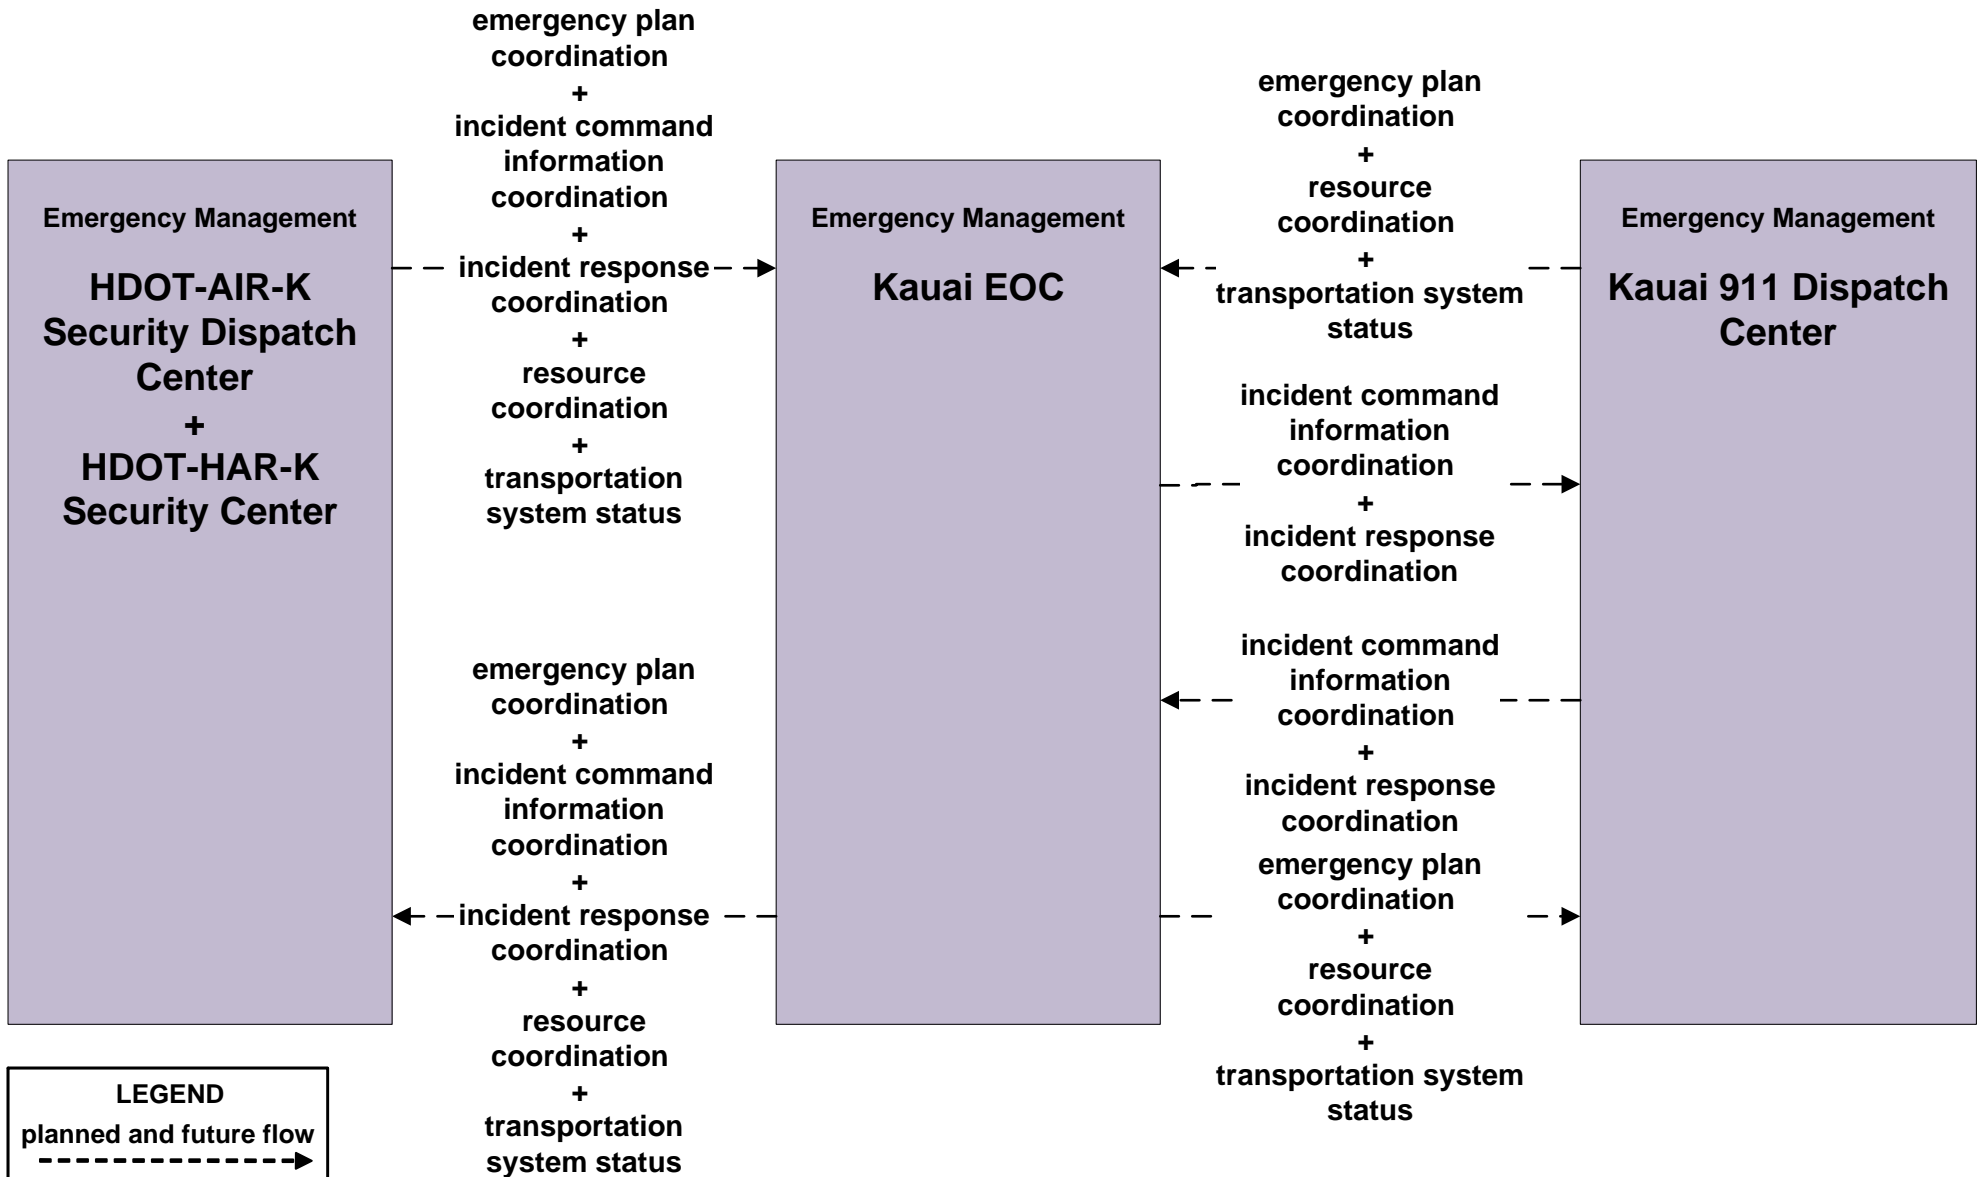

**ATIS01 - Broadcast Traveler Information
HDOT Airports, Kauai District (HDOT-AIR-K)**

LEGEND
planned and future flow
----->
existing flow
—————>
flow name_ud = user defined flow

EM01 - Emergency Call-Taking and Dispatch HDOT-AIR-K/ARFF

**EM05 - Transportation Infrastructure Protection
HDOT Airports, Kauai District (HDOT-AIR-K)**

**EM07 - Early Warning System
Kauai EOC**

**EM08 - Disaster Response and Recovery
Kauai Emergency Operations Center (1 of 3)**

LEGEND

planned and future flow
----->

existing flow
—————>

flow name_ud = user defined flow

EM09 - Evacuation and Reentry Management Kauai Emergency Operations Center (1 of 2)