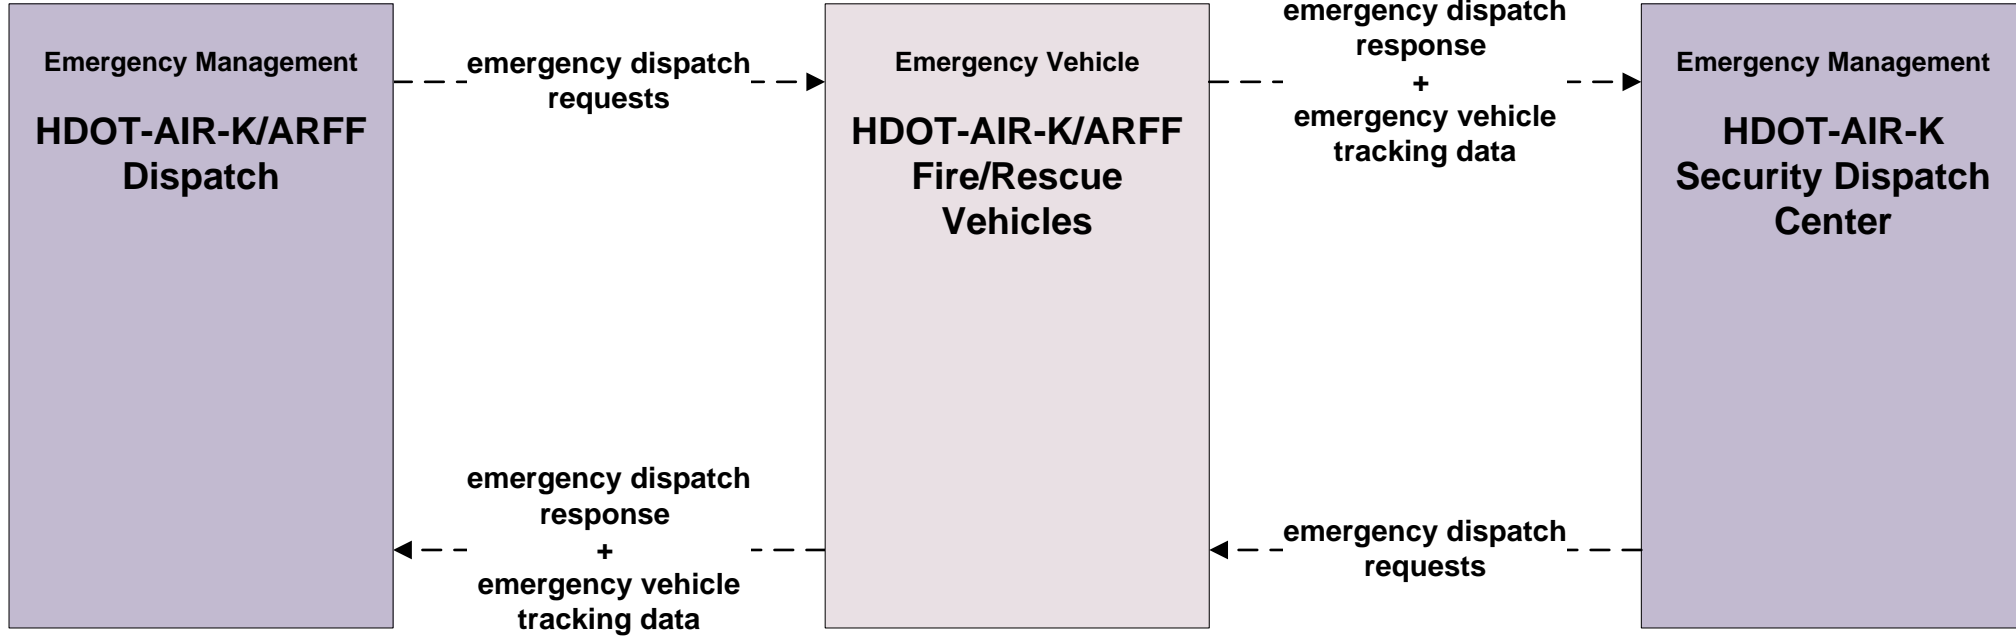

**ATIS01 - Broadcast Traveler Information
HDOT Airports, Kauai District (HDOT-AIR-K)**

LEGEND
planned and future flow
----->
existing flow
—————>
flow name_ud = user defined flow

EM01 - Emergency Call-Taking and Dispatch HDOT-AIR-K/ARFF

LEGEND

planned and future flow
----->

existing flow
—————>

flow name_ud = user defined flow

EM09 - Evacuation and Reentry Management Kauai Emergency Operations Center (1 of 2)