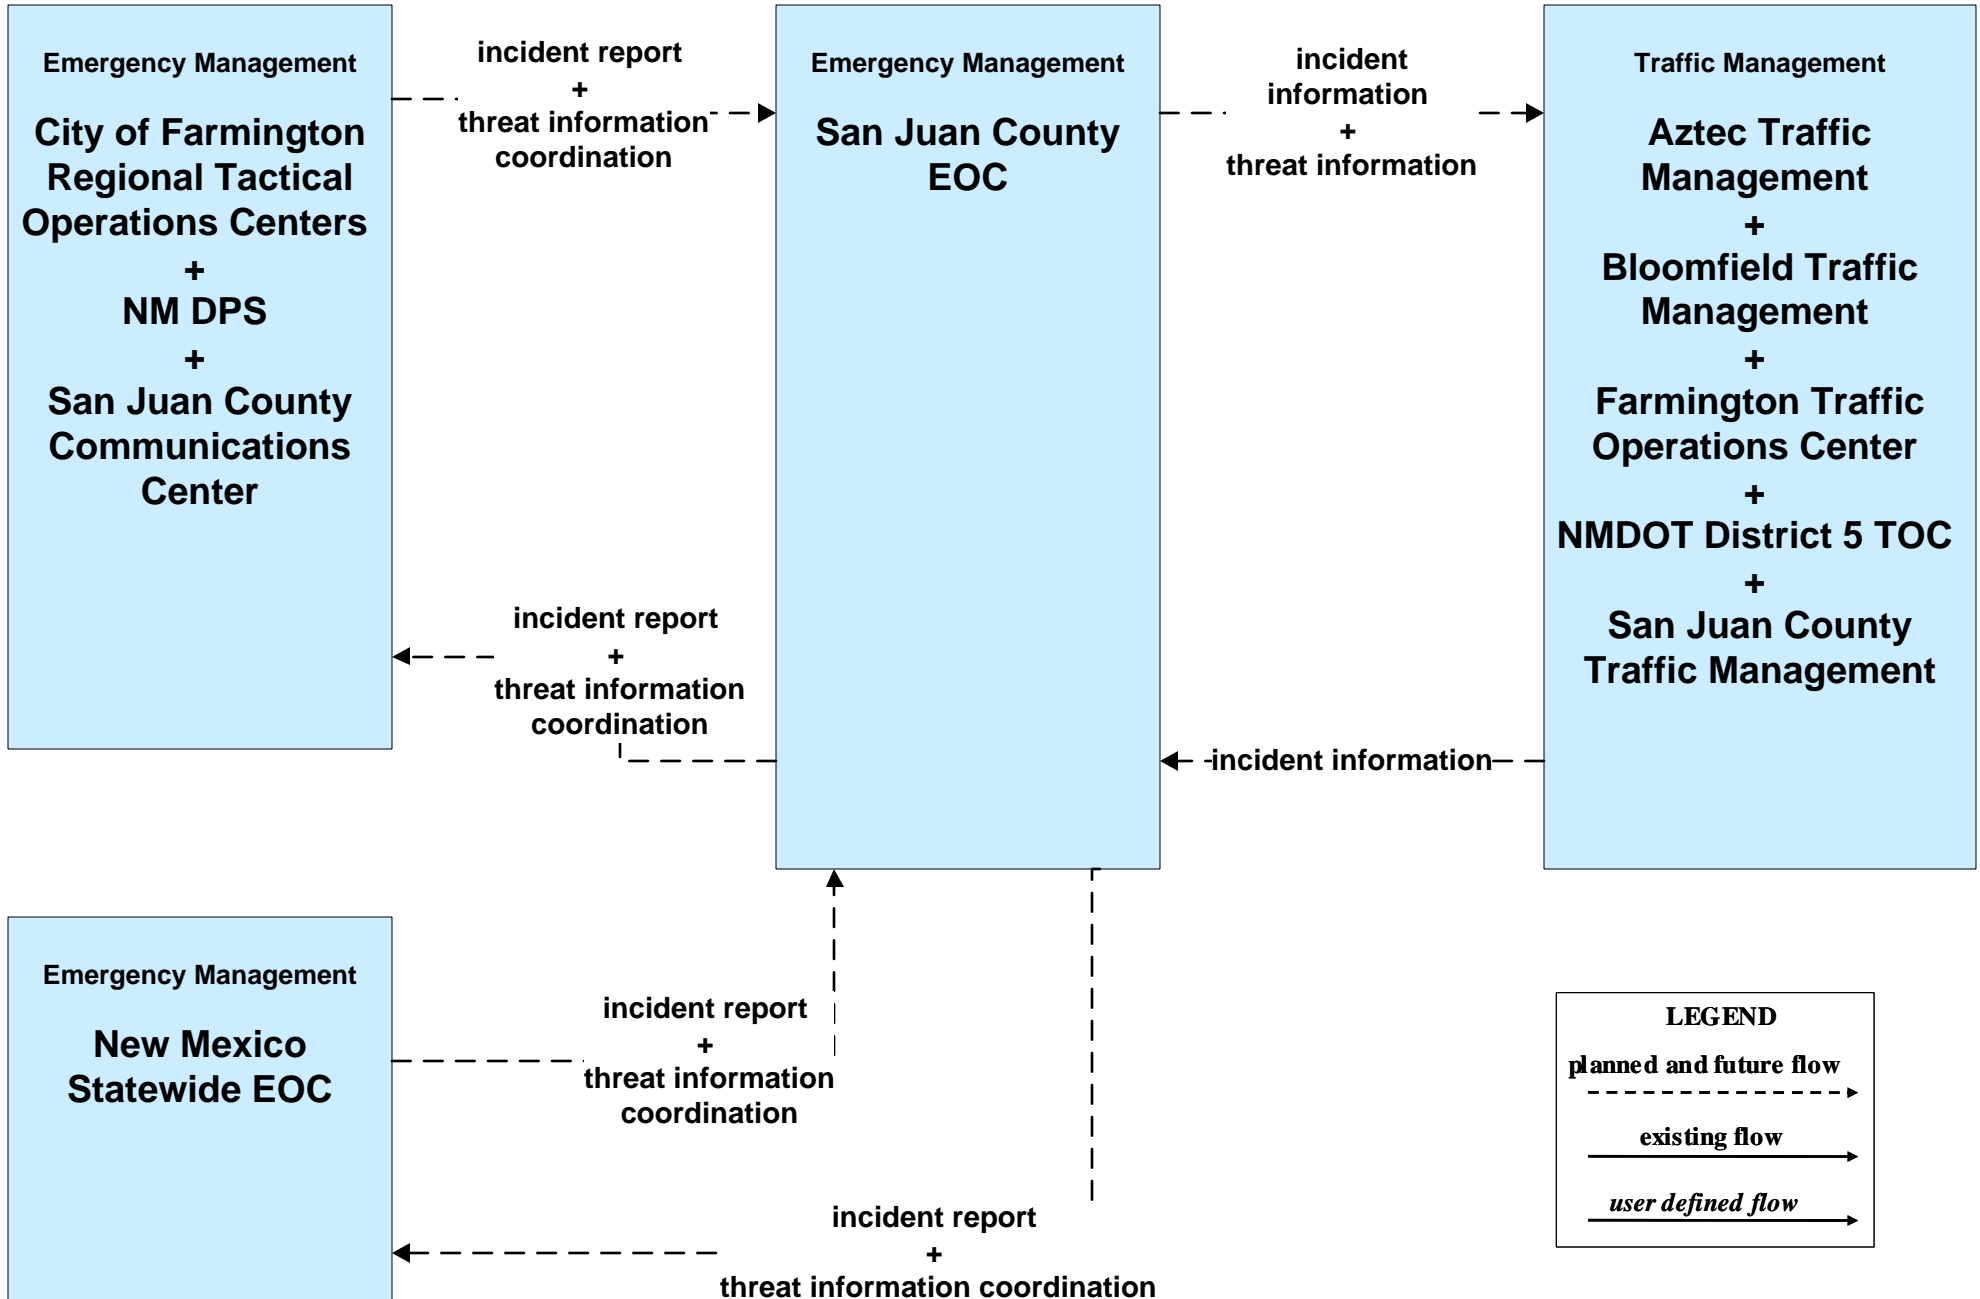

**EM06 - Wide Area Alert
Amber/Silver Alert**

Emergency Management
**City of Farmington
Regional Tactical Operations Centers
+
San Juan County Communications Center
+
San Juan County EOC**

Emergency Management
NM DPS

Traffic Management
**Aztec Traffic Management
+
Bloomfield Traffic Management
+
Farmington Traffic Operations Center
+
NMDOT District 5 TOC
+
San Juan County Traffic Management**

Transit Management
Red Apple Transit Operations Center

LEGEND
planned and future flow
----->
existing flow
----->
user defined flow
----->

alert notification coordination

alert notification

alert notification coordination

alert status

alert status

alert notification

EM07 - Early Warning System

EM08 - Disaster Response and Recovery

EM09 - Evacuation and Reentry Management