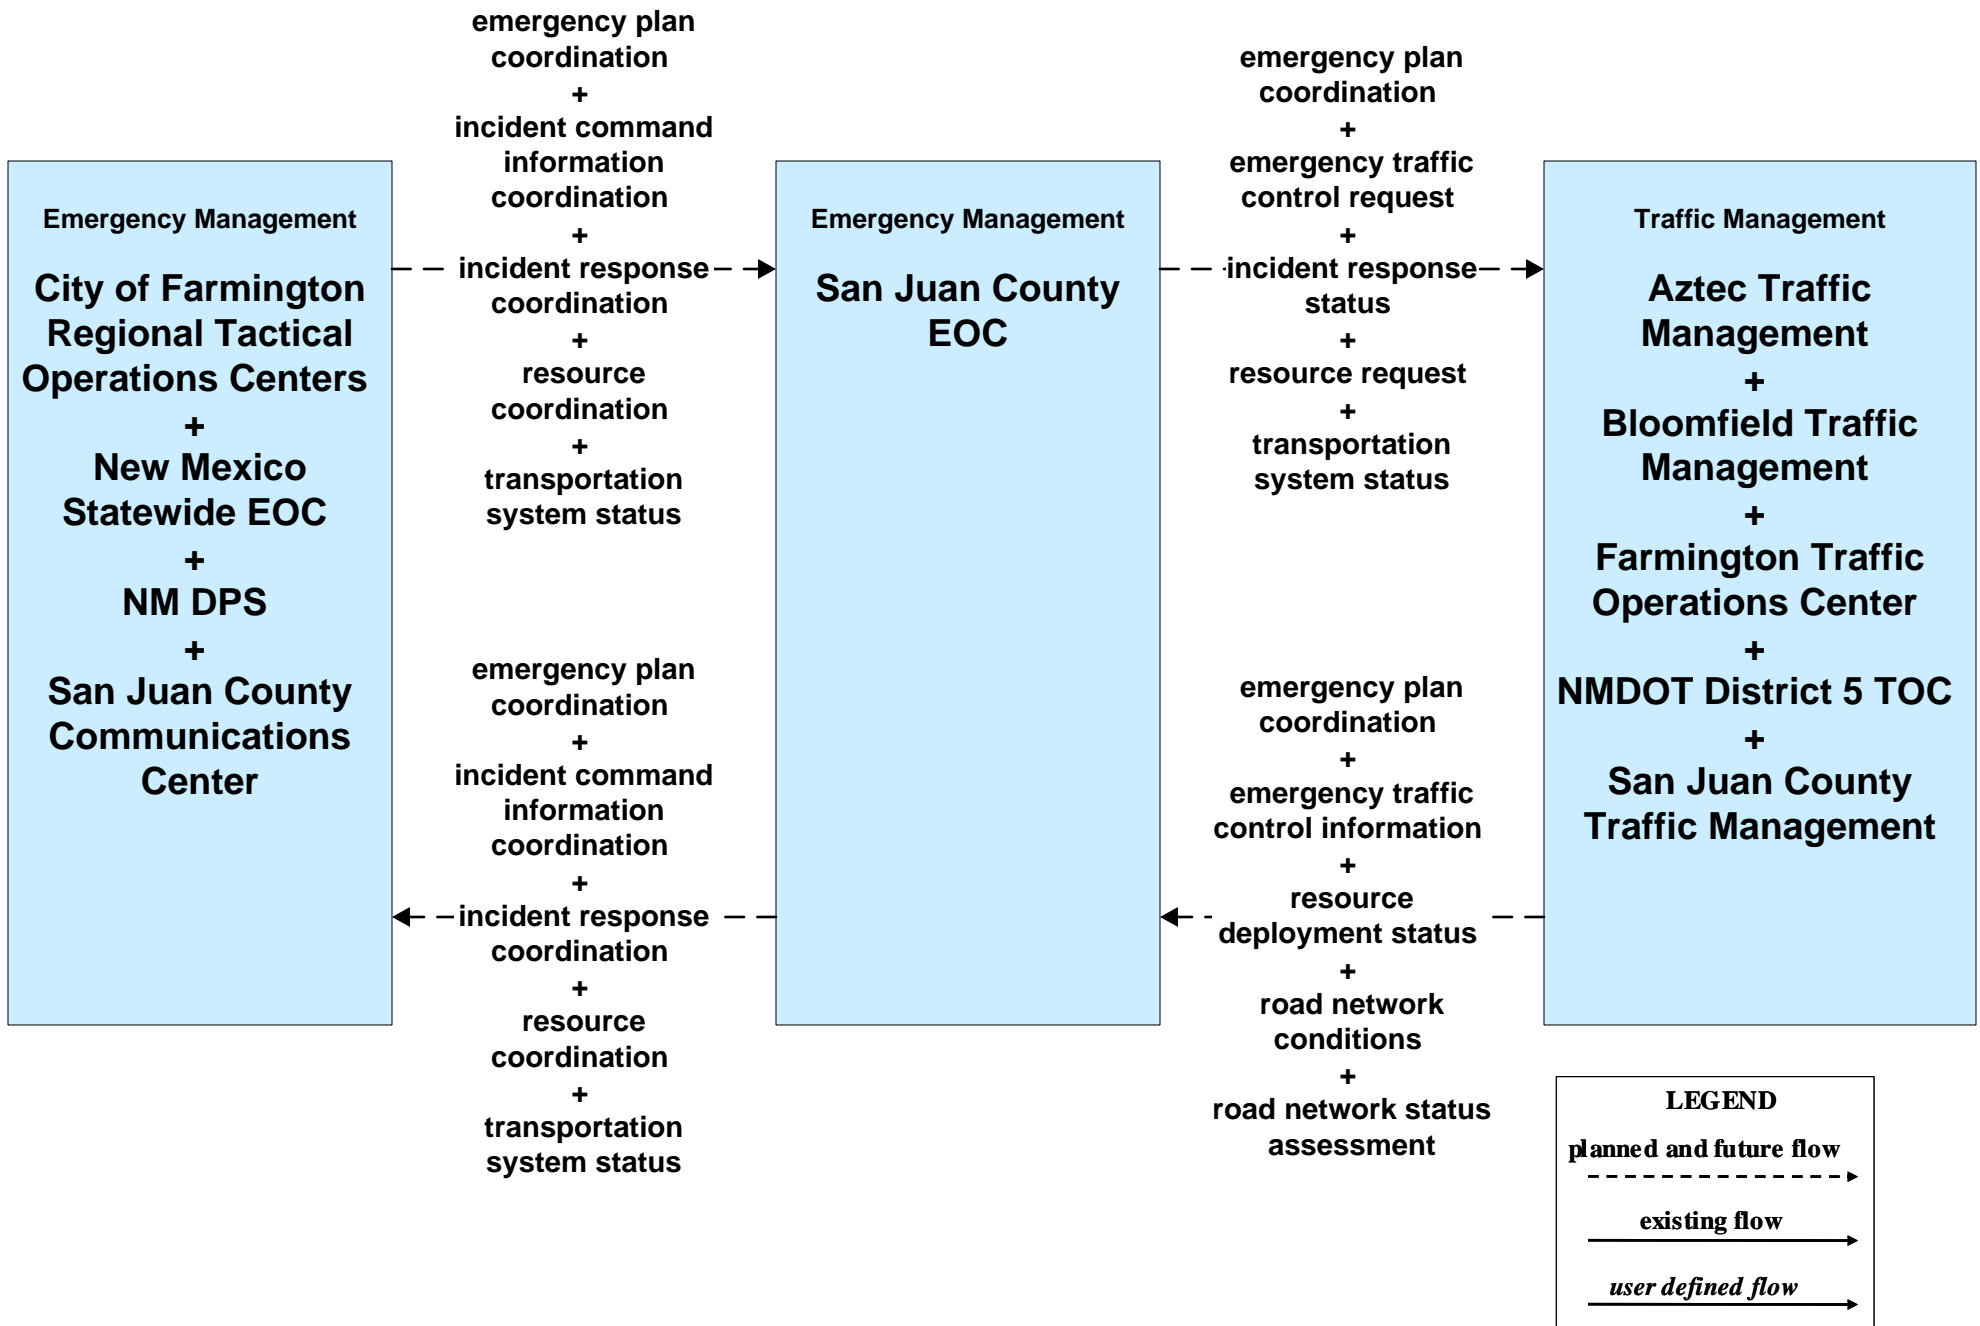

Traffic Management
**Aztec Traffic Management
+
Bloomfield Traffic Management
+
Farmington Traffic Operations Center
+
NMDOT District 5 TOC
+
San Juan County Traffic Management**

Transit Management
Red Apple Transit Operations Center

LEGEND
planned and future flow
----->
existing flow
----->
user defined flow
----->

alert notification coordination

alert notification

alert notification coordination

alert status

alert status

alert notification

EM07 - Early Warning System

EM08 - Disaster Response and Recovery

EM09 - Evacuation and Reentry Management