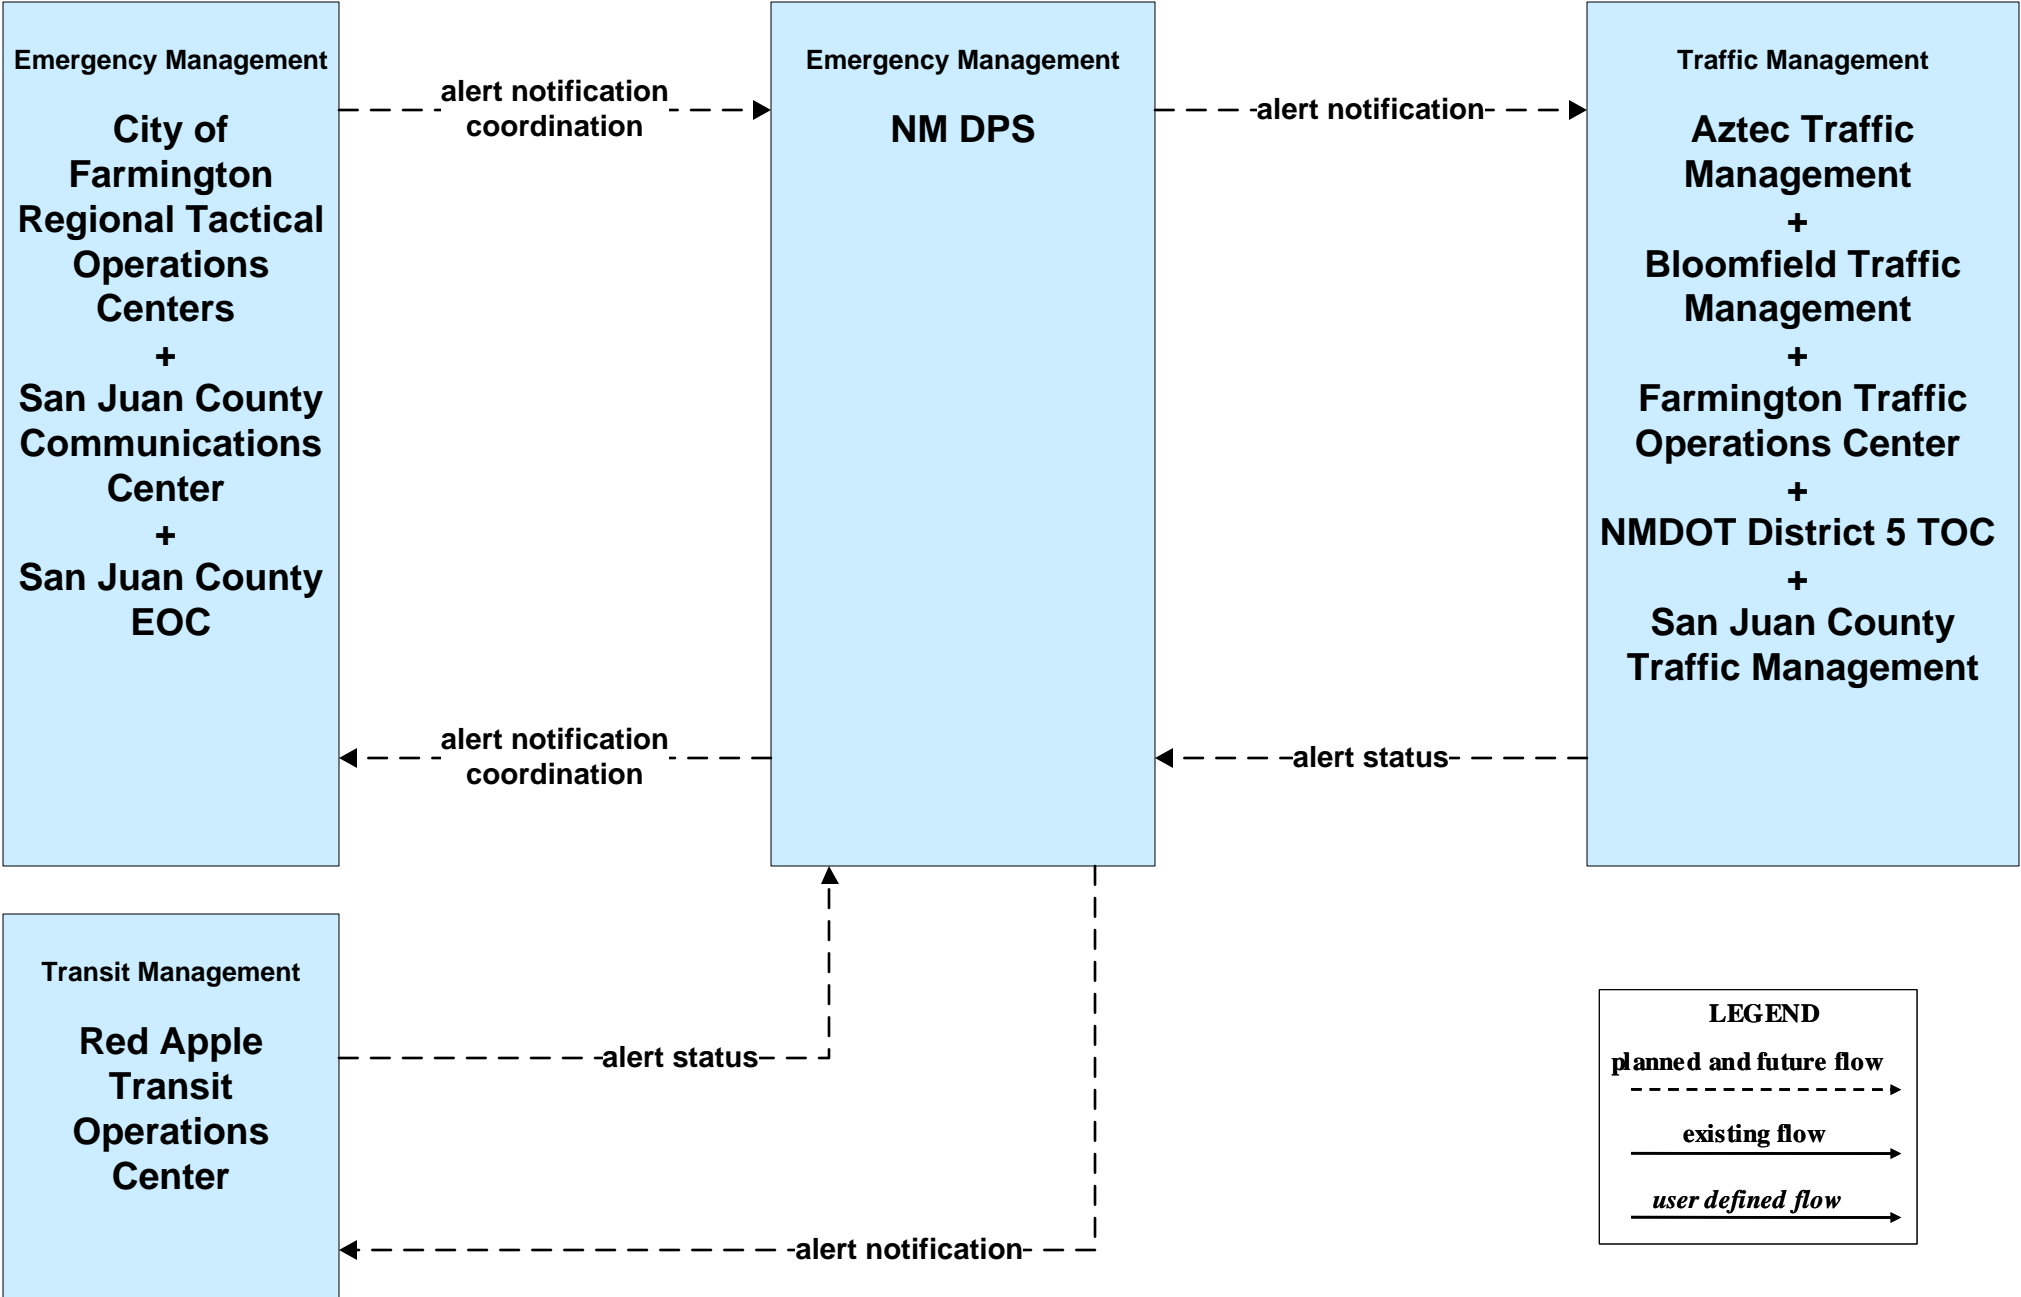

Traffic Management
**Aztec Traffic Management
+
Bloomfield Traffic Management
+
Farmington Traffic Operations Center
+
NMDOT District 5 TOC
+
San Juan County Traffic Management**

Transit Management
Red Apple Transit Operations Center

LEGEND
planned and future flow
----->
existing flow
----->
user defined flow
----->

alert notification coordination

alert notification

alert notification coordination

alert status

alert status

alert notification

EM07 - Early Warning System

EM08 - Disaster Response and Recovery

EM09 - Evacuation and Reentry Management