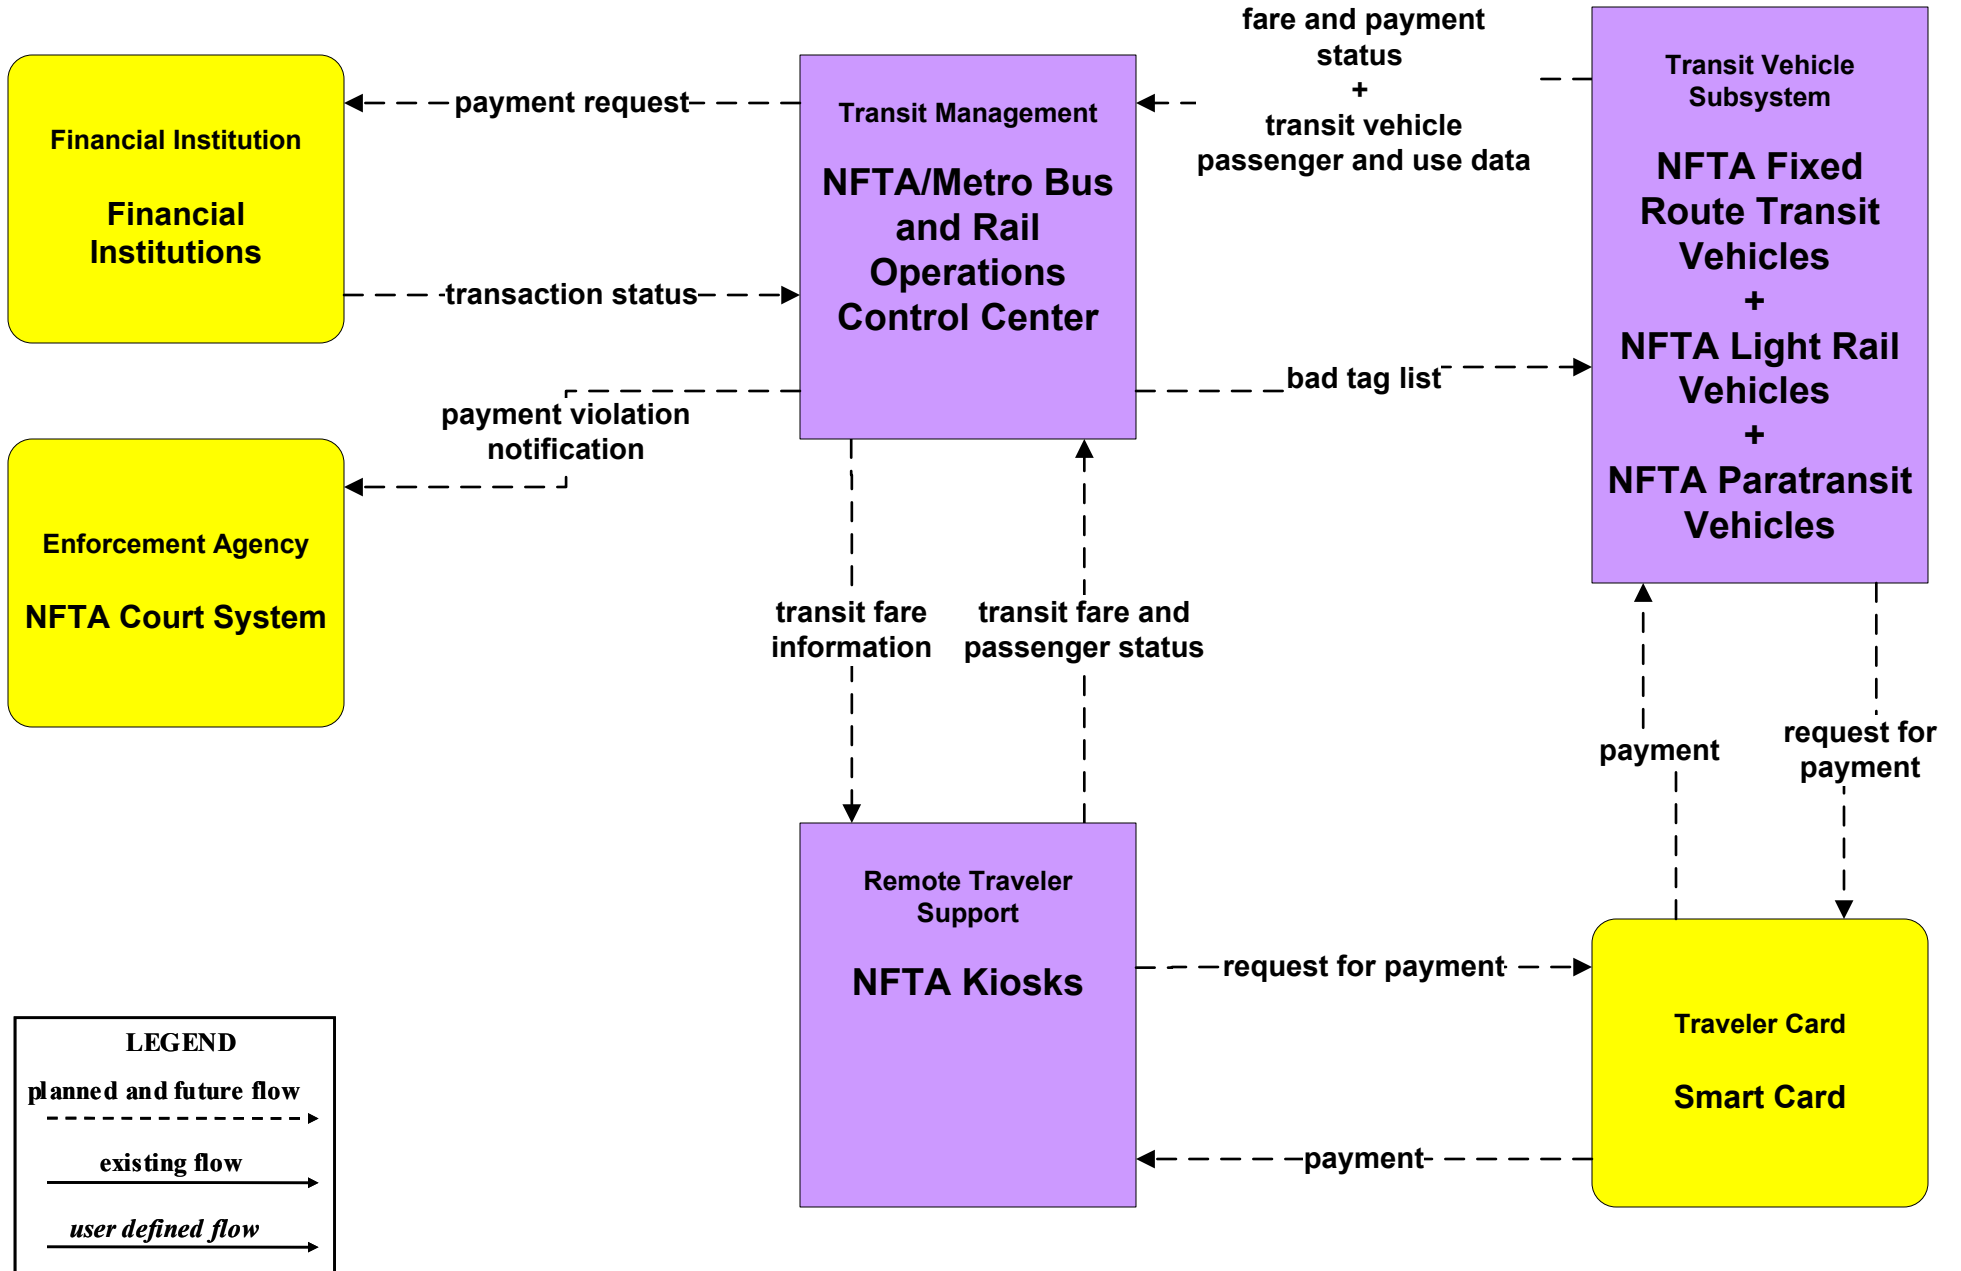

APTS4 - Transit Passenger and Fare Management Niagara Frontier Transportation Authority

APTS4 - Transit Passenger and Fare Management St. Catharines Transit

APTS4 - Transit Passenger and Fare Management Welland Transit

ATMS10 - Electronic Toll Collection NYSTA

ATMS10 - Electronic Toll Collection Niagara Falls Bridge Commission

ATMS10 - Electronic Toll Collection Peace Bridge

ATMS16 - Parking Facility Management Buffalo Niagara International Airport

ATMS16 - Parking Facility Management Niagara Parks Parking System

ATMS16 - Parking Facility Management City of Buffalo Parking Management System

CVO04 - CV Administrative Process Canada