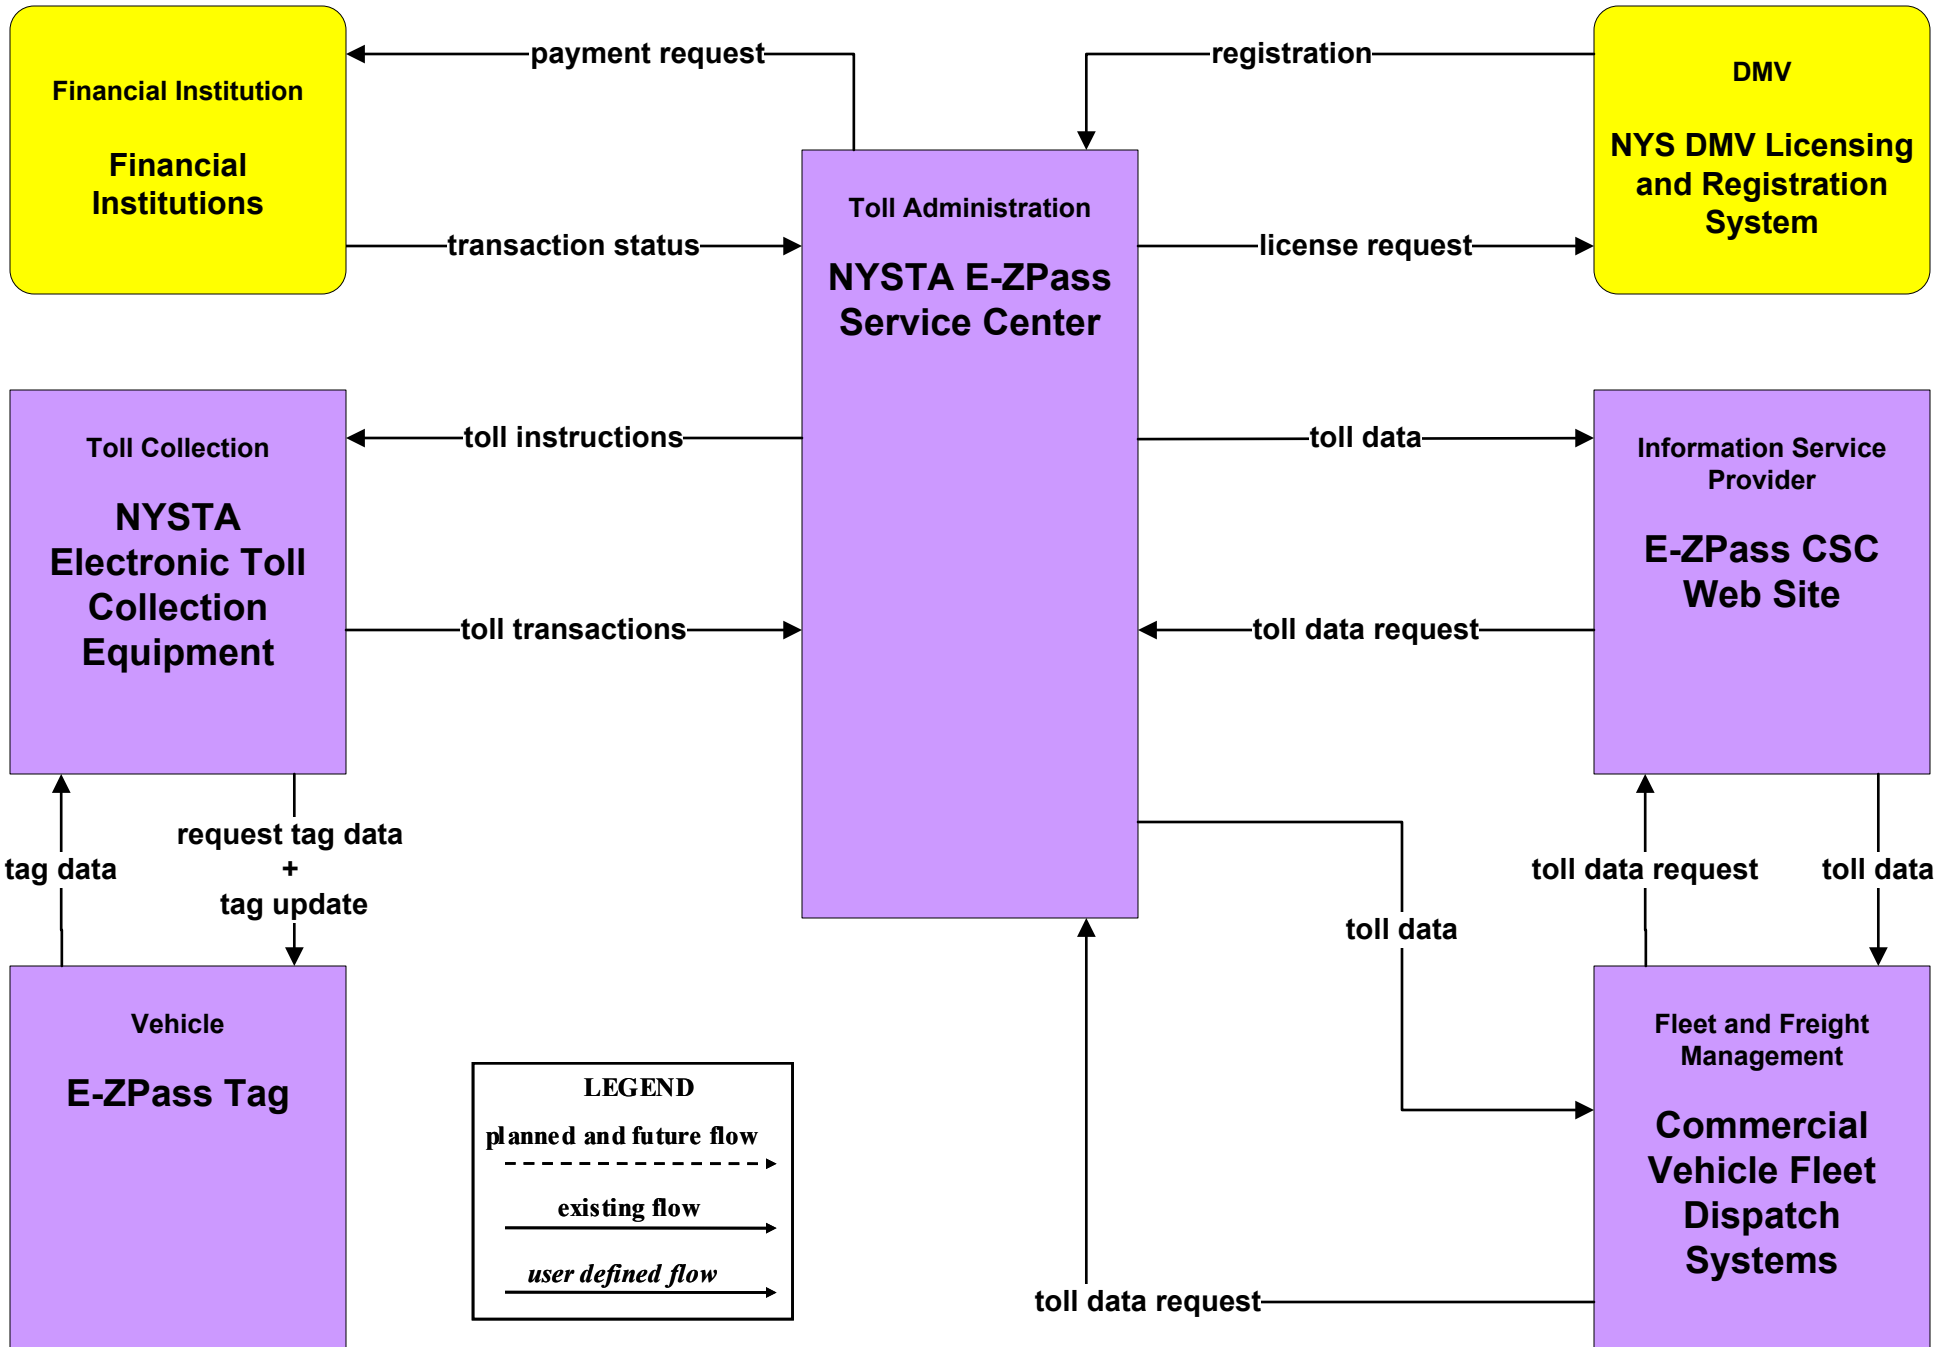

APTS4 - Transit Passenger and Fare Management Niagara Frontier Transportation Authority

APTS4 - Transit Passenger and Fare Management St. Catharines Transit

APTS4 - Transit Passenger and Fare Management Welland Transit

ATMS10 - Electronic Toll Collection NYSTA

ATMS10 - Electronic Toll Collection Niagara Falls Bridge Commission

ATMS10 - Electronic Toll Collection Peace Bridge

ATMS16 - Parking Facility Management Buffalo Niagara International Airport

ATMS16 - Parking Facility Management Niagara Parks Parking System

ATMS16 - Parking Facility Management City of Buffalo Parking Management System

CVO04 - CV Administrative Process Canada