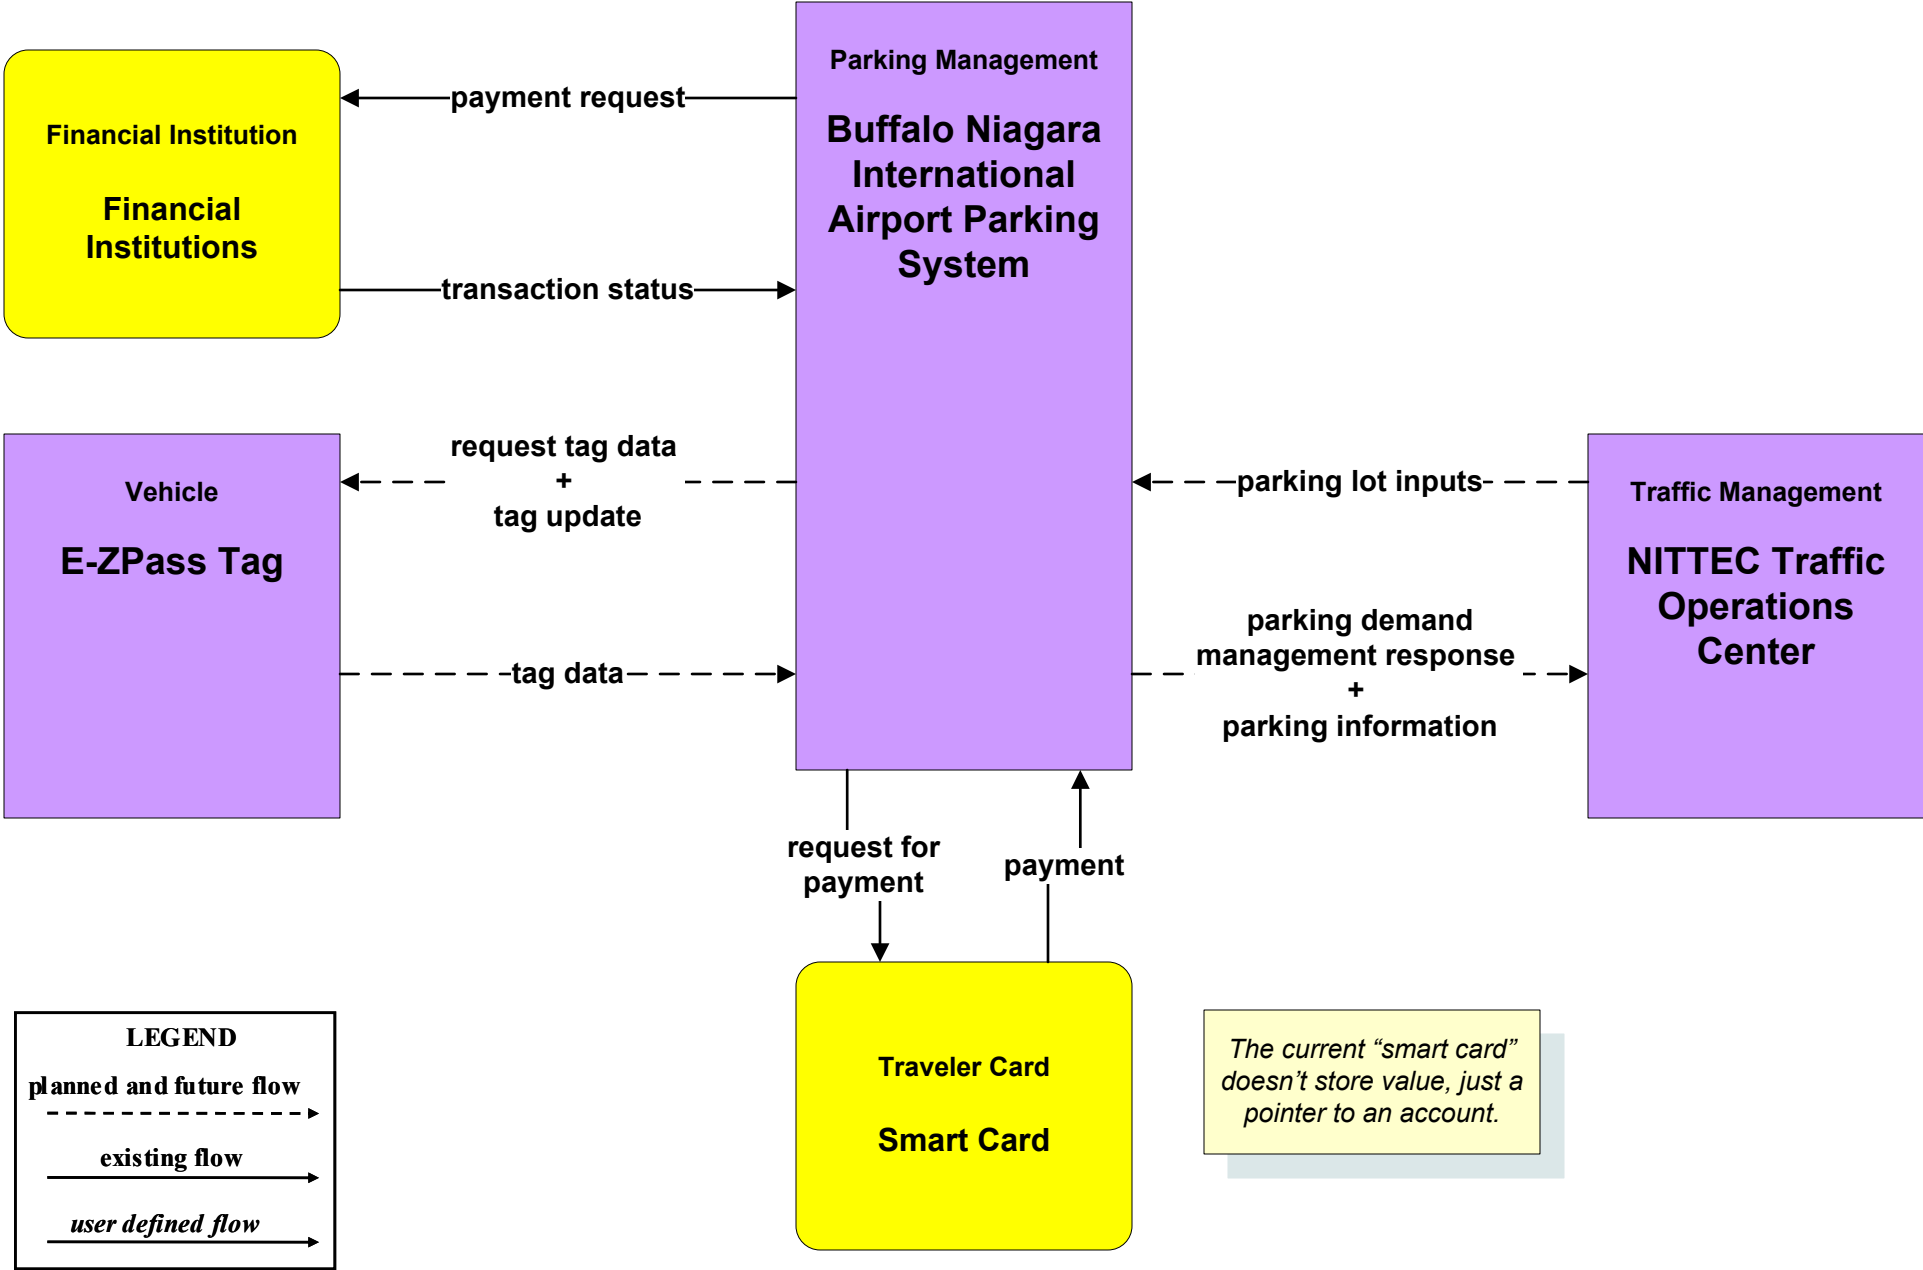

APTS4 - Transit Passenger and Fare Management Niagara Frontier Transportation Authority

APTS4 - Transit Passenger and Fare Management St. Catharines Transit

APTS4 - Transit Passenger and Fare Management Welland Transit

ATMS10 - Electronic Toll Collection NYSTA

ATMS10 - Electronic Toll Collection Niagara Falls Bridge Commission

ATMS10 - Electronic Toll Collection Peace Bridge

ATMS16 - Parking Facility Management Buffalo Niagara International Airport

ATMS16 - Parking Facility Management Niagara Parks Parking System

ATMS16 - Parking Facility Management City of Buffalo Parking Management System

CVO04 - CV Administrative Process Canada