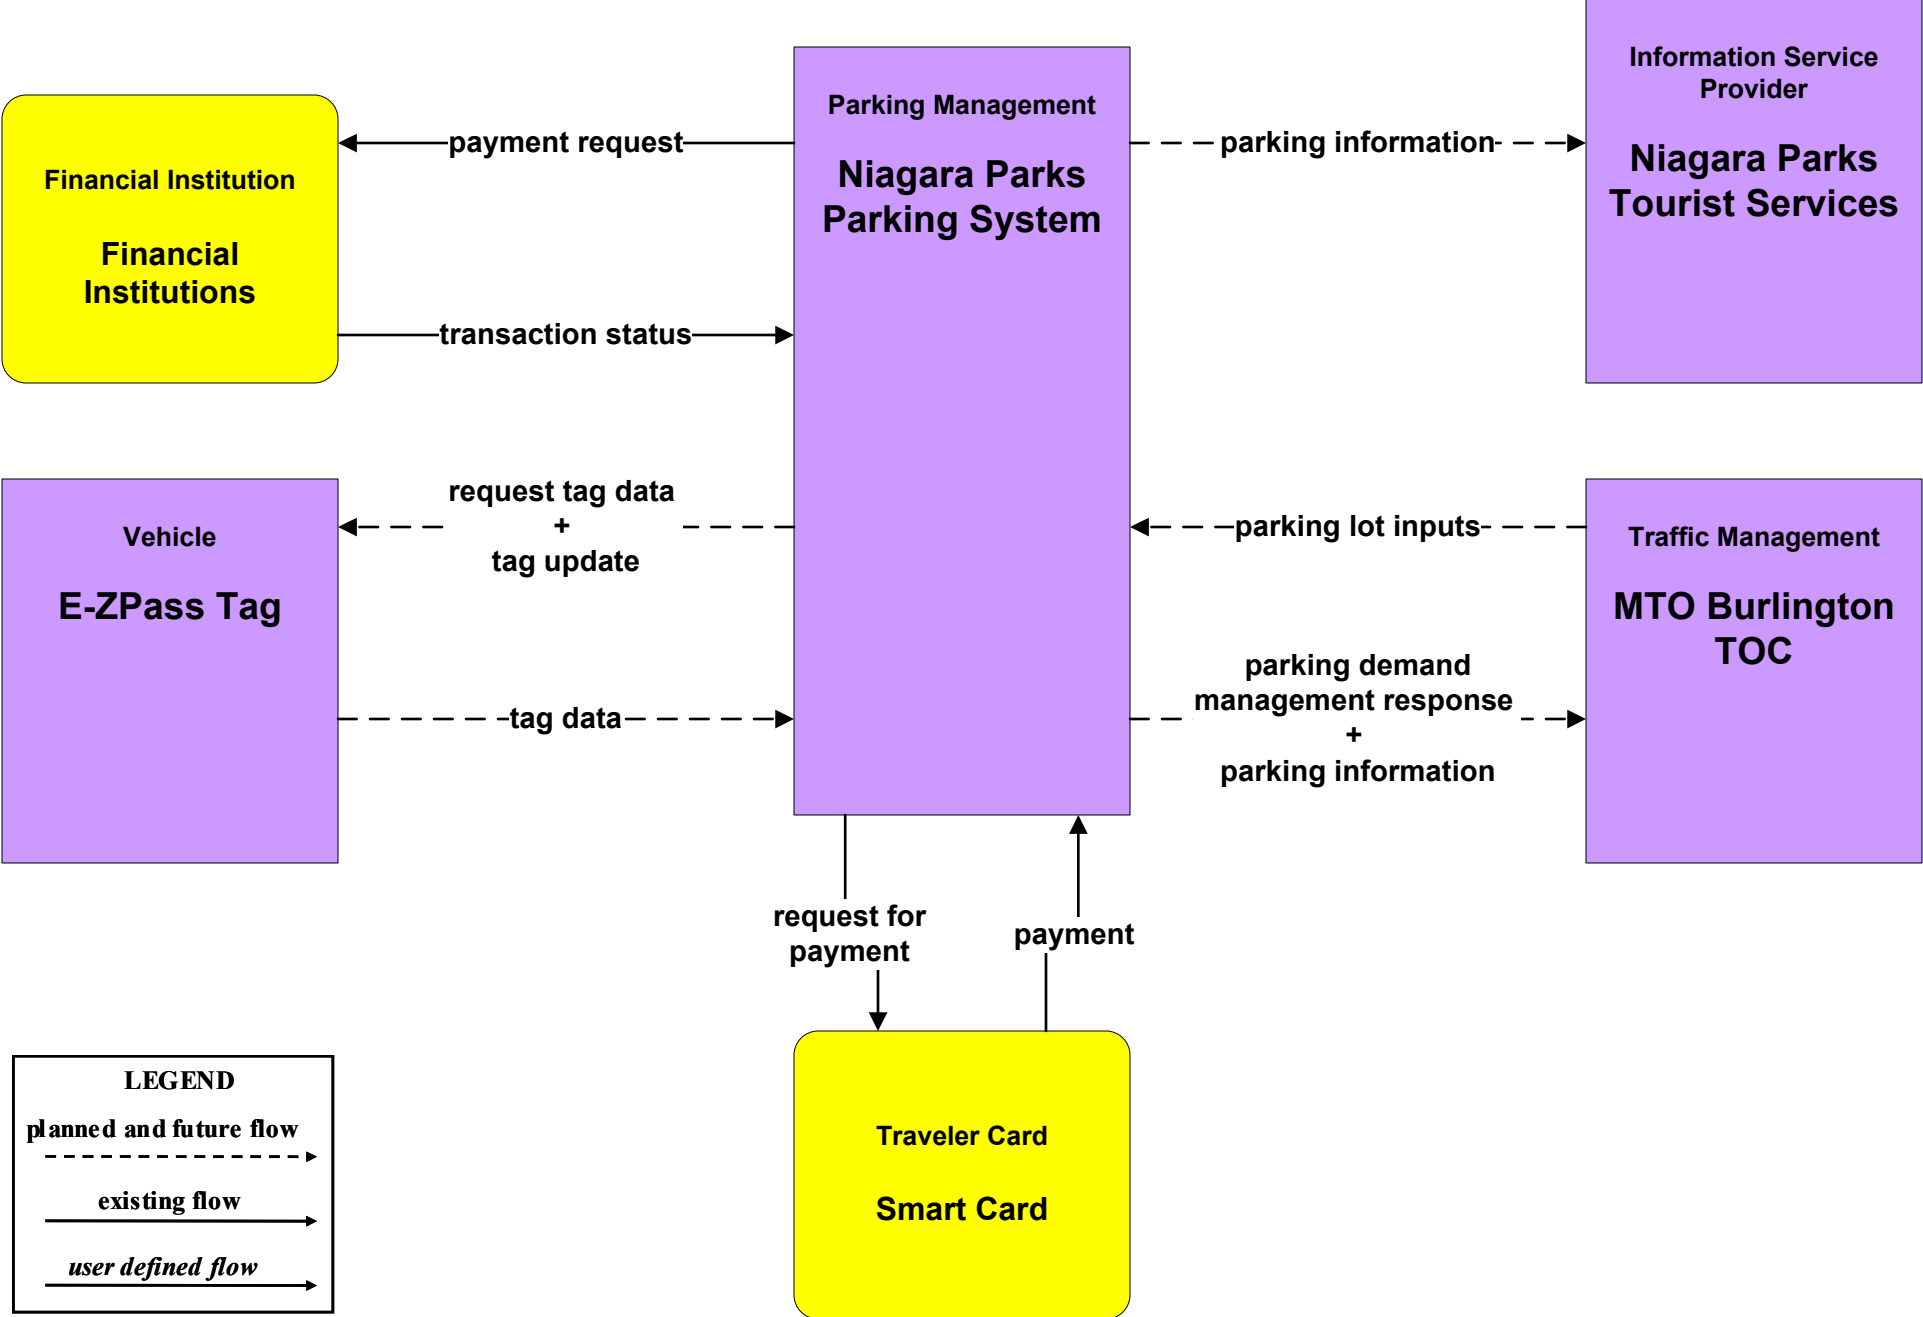

APTS4 - Transit Passenger and Fare Management Niagara Frontier Transportation Authority

APTS4 - Transit Passenger and Fare Management St. Catharines Transit

APTS4 - Transit Passenger and Fare Management Welland Transit

ATMS10 - Electronic Toll Collection NYSTA

ATMS10 - Electronic Toll Collection Niagara Falls Bridge Commission

ATMS10 - Electronic Toll Collection Peace Bridge

ATMS16 - Parking Facility Management Buffalo Niagara International Airport

ATMS16 - Parking Facility Management Niagara Parks Parking System

ATMS16 - Parking Facility Management City of Buffalo Parking Management System

CVO04 - CV Administrative Process Canada