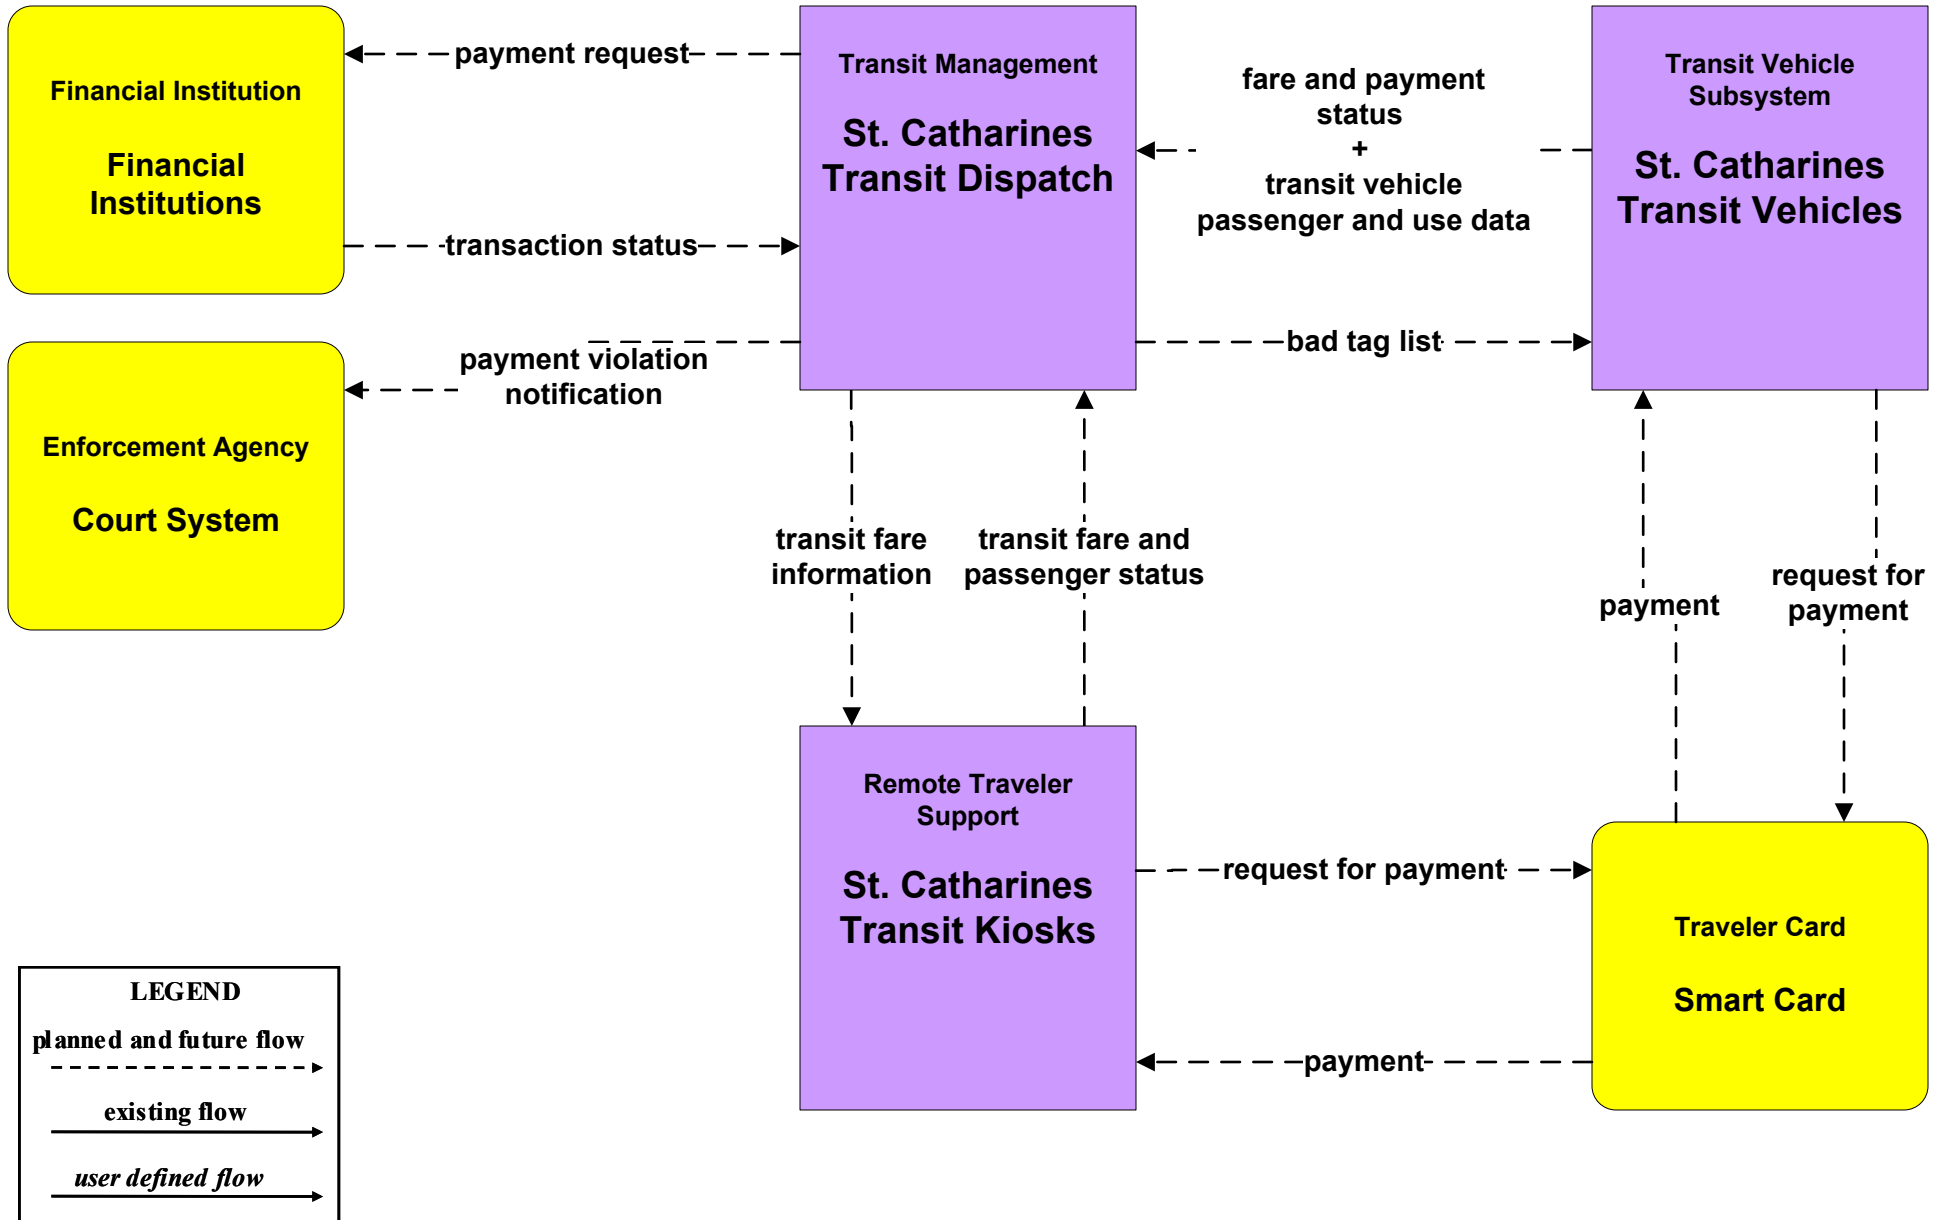

APTS4 - Transit Passenger and Fare Management Niagara Frontier Transportation Authority

APTS4 - Transit Passenger and Fare Management St. Catharines Transit

APTS4 - Transit Passenger and Fare Management Welland Transit

ATMS10 - Electronic Toll Collection NYSTA

ATMS10 - Electronic Toll Collection Niagara Falls Bridge Commission

ATMS10 - Electronic Toll Collection Peace Bridge

ATMS16 - Parking Facility Management Buffalo Niagara International Airport

ATMS16 - Parking Facility Management Niagara Parks Parking System

ATMS16 - Parking Facility Management City of Buffalo Parking Management System

CVO04 - CV Administrative Process Canada