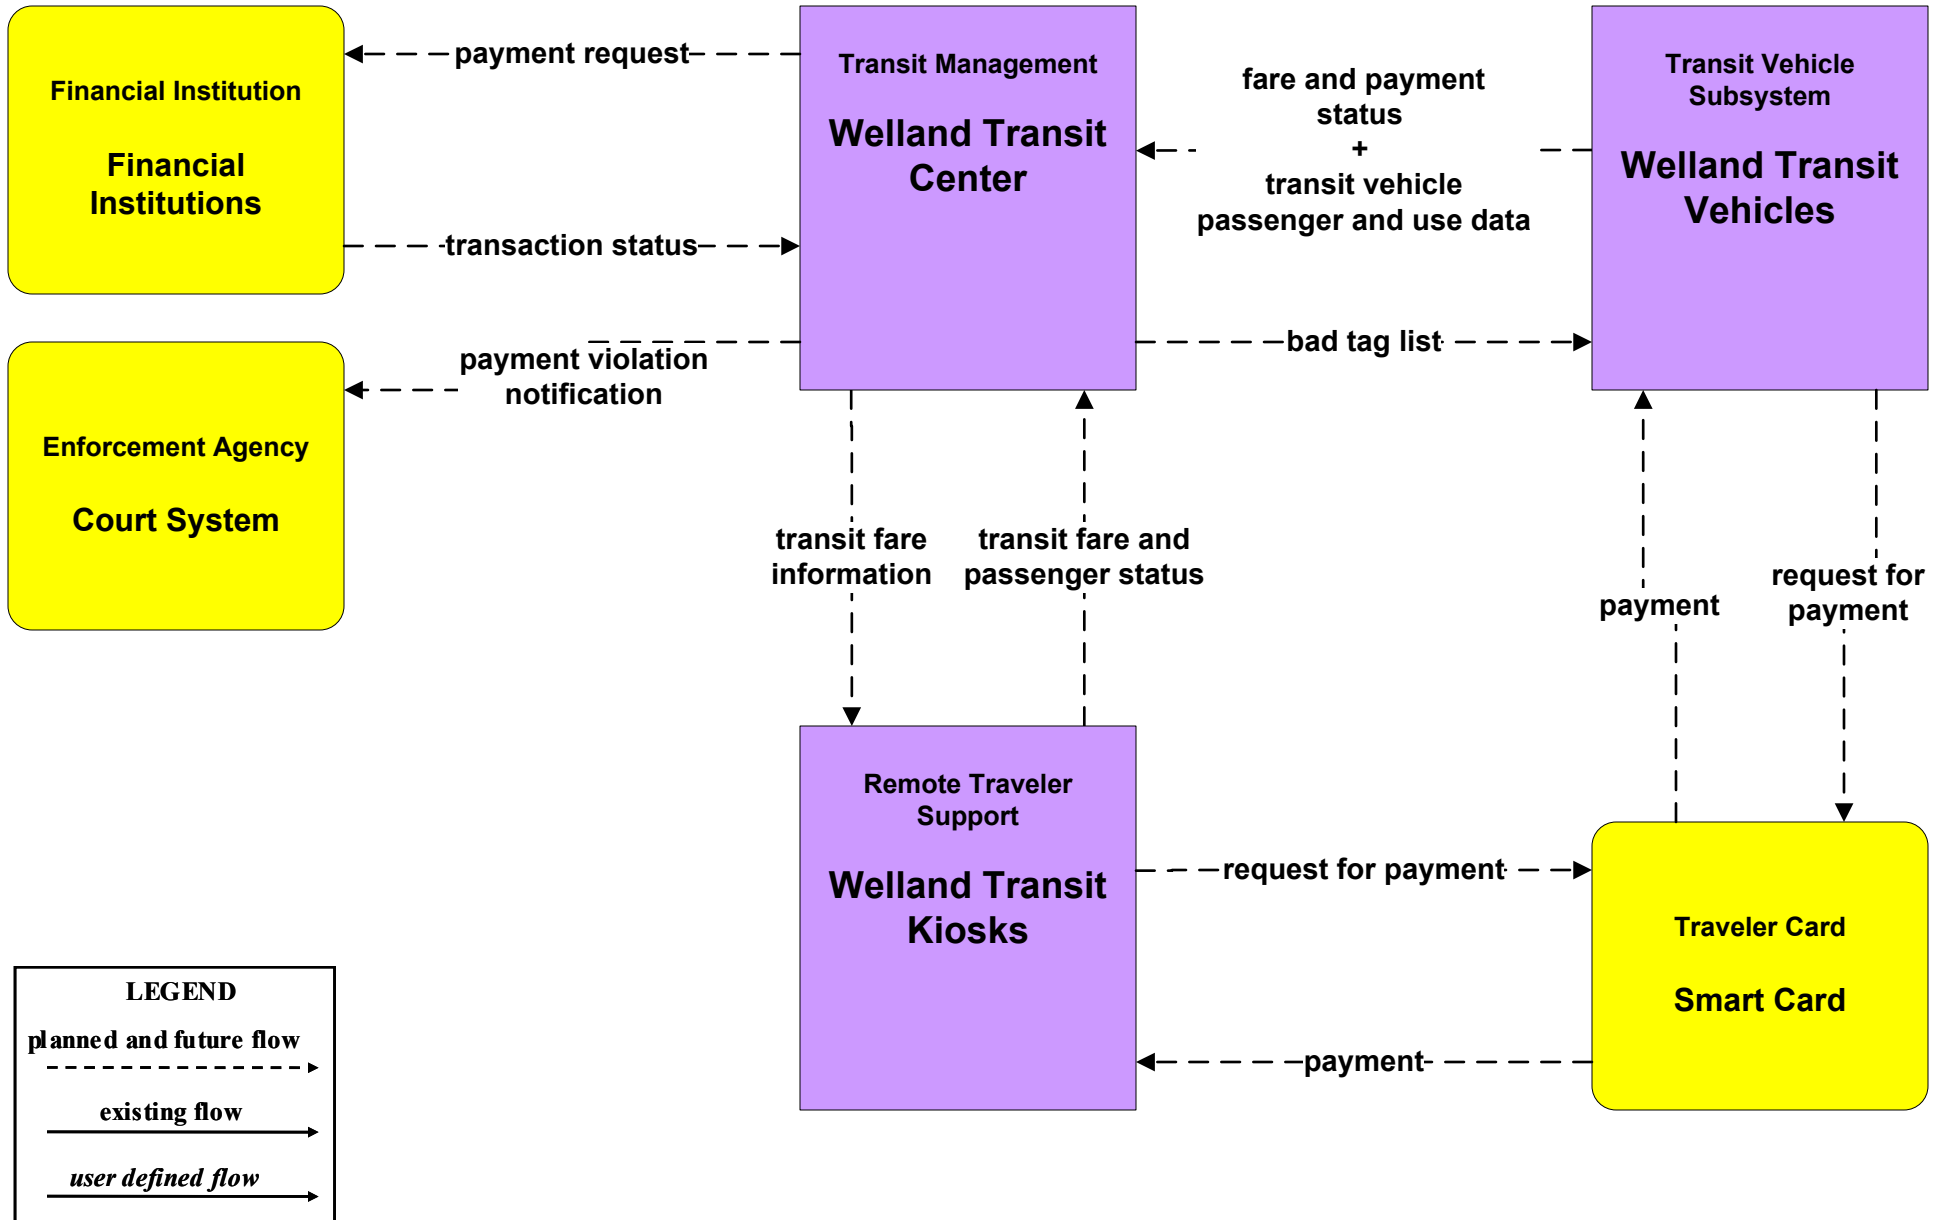

APTS4 - Transit Passenger and Fare Management Niagara Frontier Transportation Authority

APTS4 - Transit Passenger and Fare Management St. Catharines Transit

APTS4 - Transit Passenger and Fare Management Welland Transit

ATMS10 - Electronic Toll Collection NYSTA

ATMS10 - Electronic Toll Collection Niagara Falls Bridge Commission

ATMS10 - Electronic Toll Collection Peace Bridge

ATMS16 - Parking Facility Management Buffalo Niagara International Airport

ATMS16 - Parking Facility Management Niagara Parks Parking System

ATMS16 - Parking Facility Management City of Buffalo Parking Management System

CVO04 - CV Administrative Process Canada