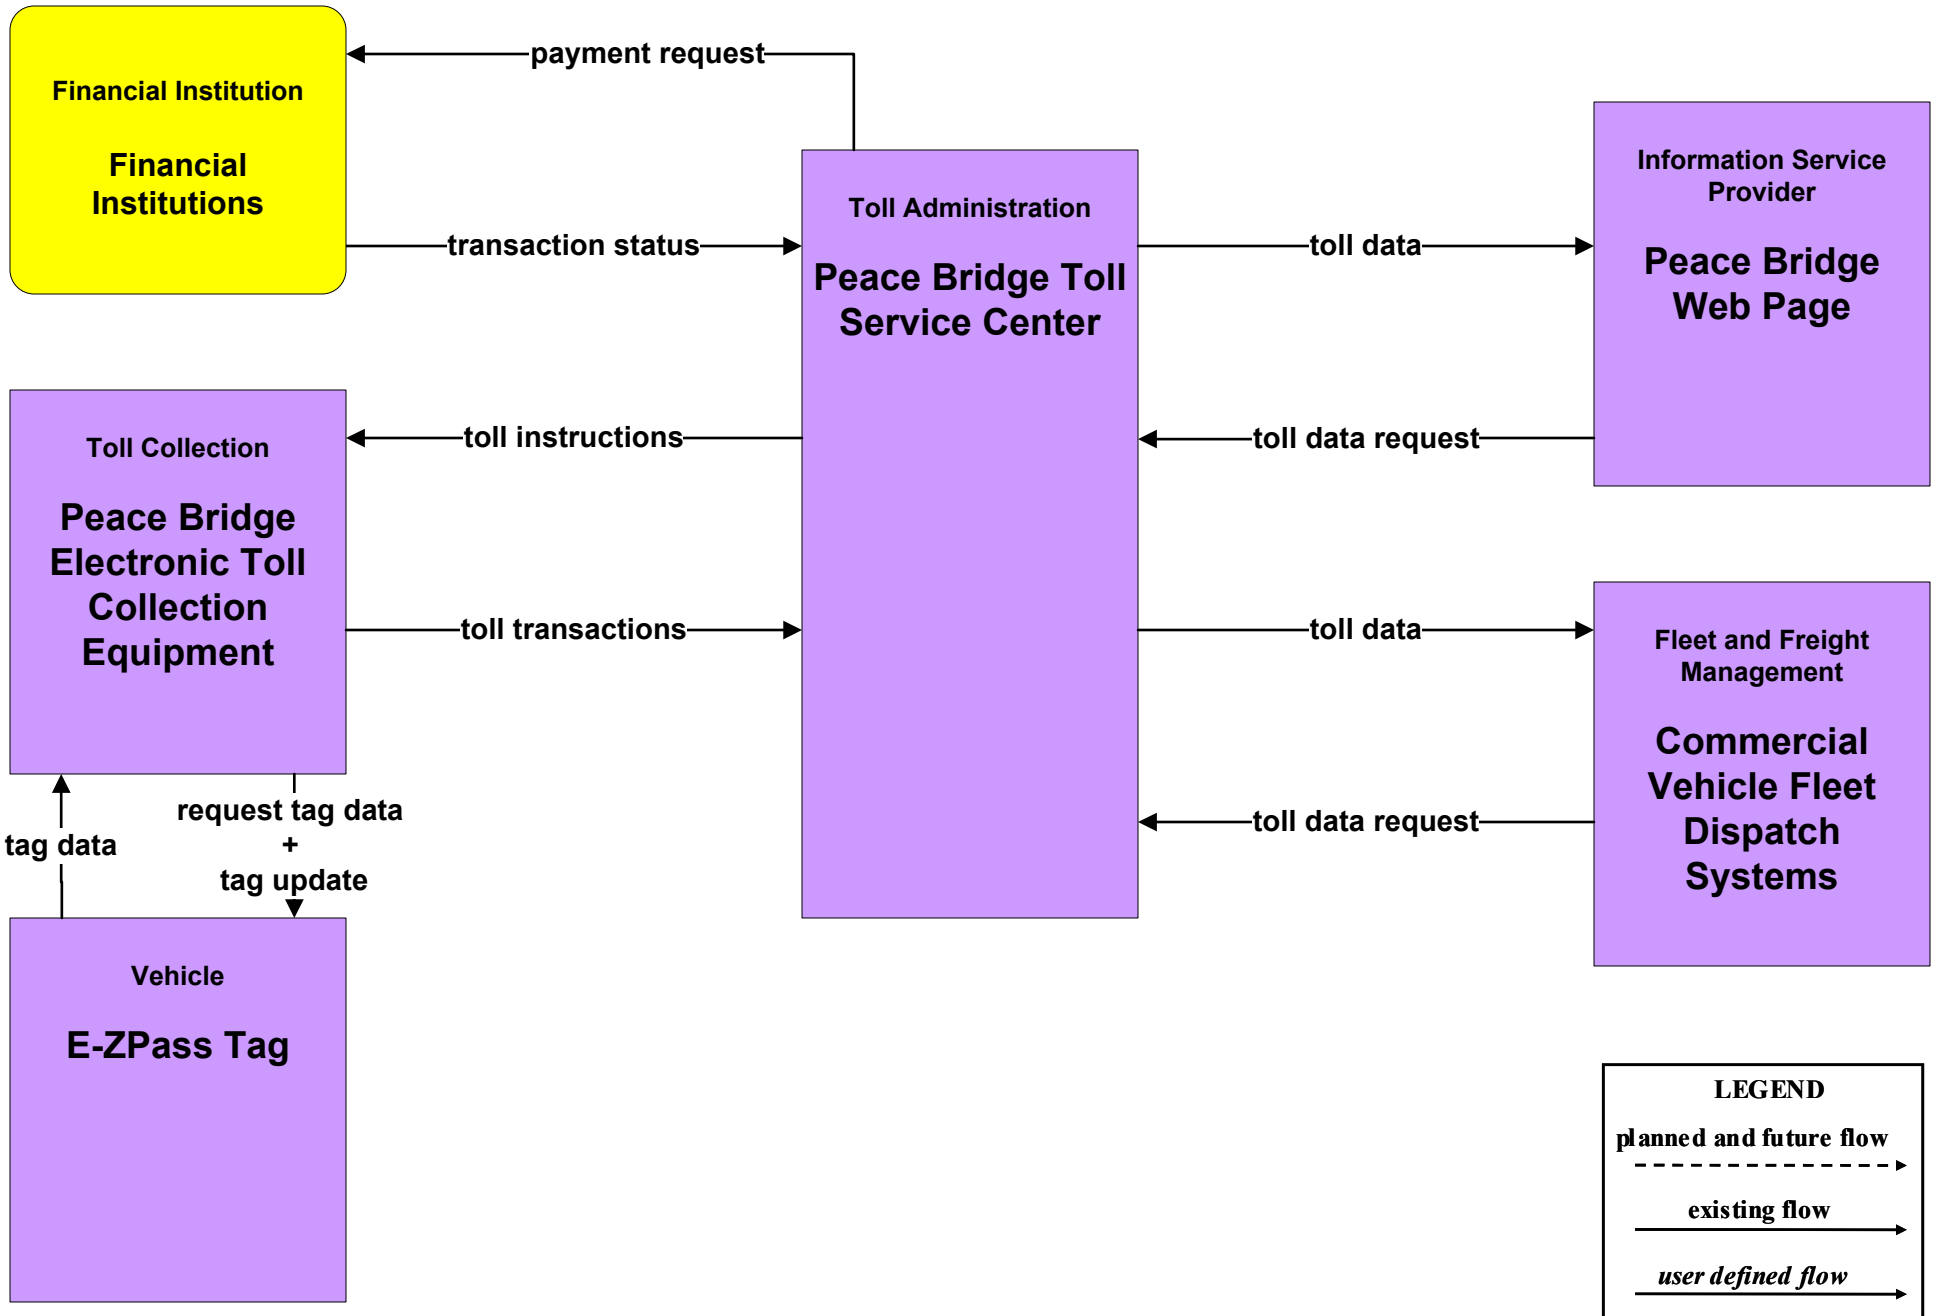

APTS4 - Transit Passenger and Fare Management Niagara Frontier Transportation Authority

APTS4 - Transit Passenger and Fare Management St. Catharines Transit

APTS4 - Transit Passenger and Fare Management Welland Transit

ATMS10 - Electronic Toll Collection NYSTA

ATMS10 - Electronic Toll Collection Niagara Falls Bridge Commission

ATMS10 - Electronic Toll Collection Peace Bridge

ATMS16 - Parking Facility Management Buffalo Niagara International Airport

ATMS16 - Parking Facility Management Niagara Parks Parking System

ATMS16 - Parking Facility Management City of Buffalo Parking Management System

CVO04 - CV Administrative Process Canada