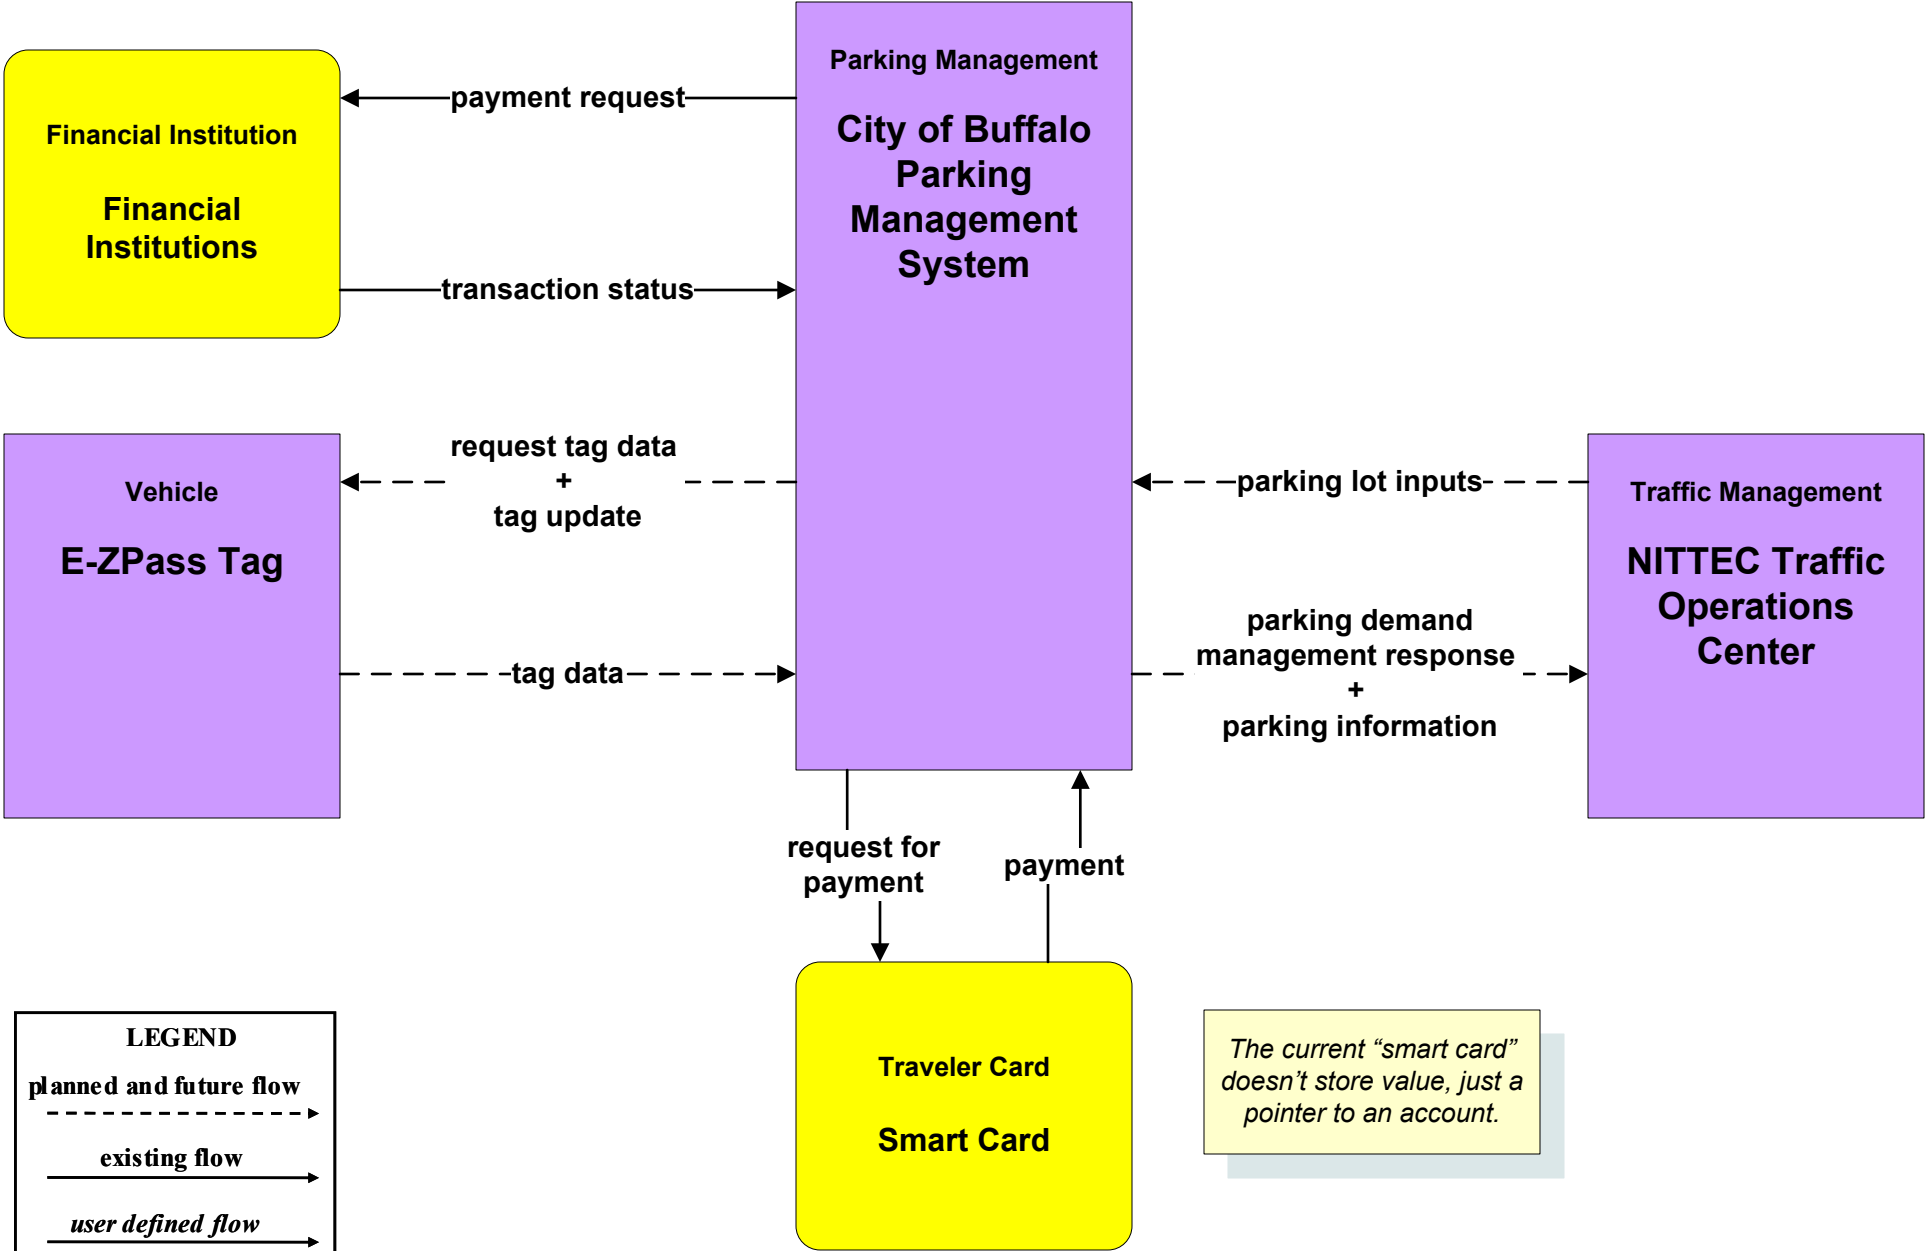

APTS4 - Transit Passenger and Fare Management Niagara Frontier Transportation Authority

APTS4 - Transit Passenger and Fare Management St. Catharines Transit

APTS4 - Transit Passenger and Fare Management Welland Transit

ATMS10 - Electronic Toll Collection NYSTA

ATMS10 - Electronic Toll Collection Niagara Falls Bridge Commission

ATMS10 - Electronic Toll Collection Peace Bridge

ATMS16 - Parking Facility Management Buffalo Niagara International Airport

ATMS16 - Parking Facility Management Niagara Parks Parking System

ATMS16 - Parking Facility Management City of Buffalo Parking Management System

CVO04 - CV Administrative Process Canada