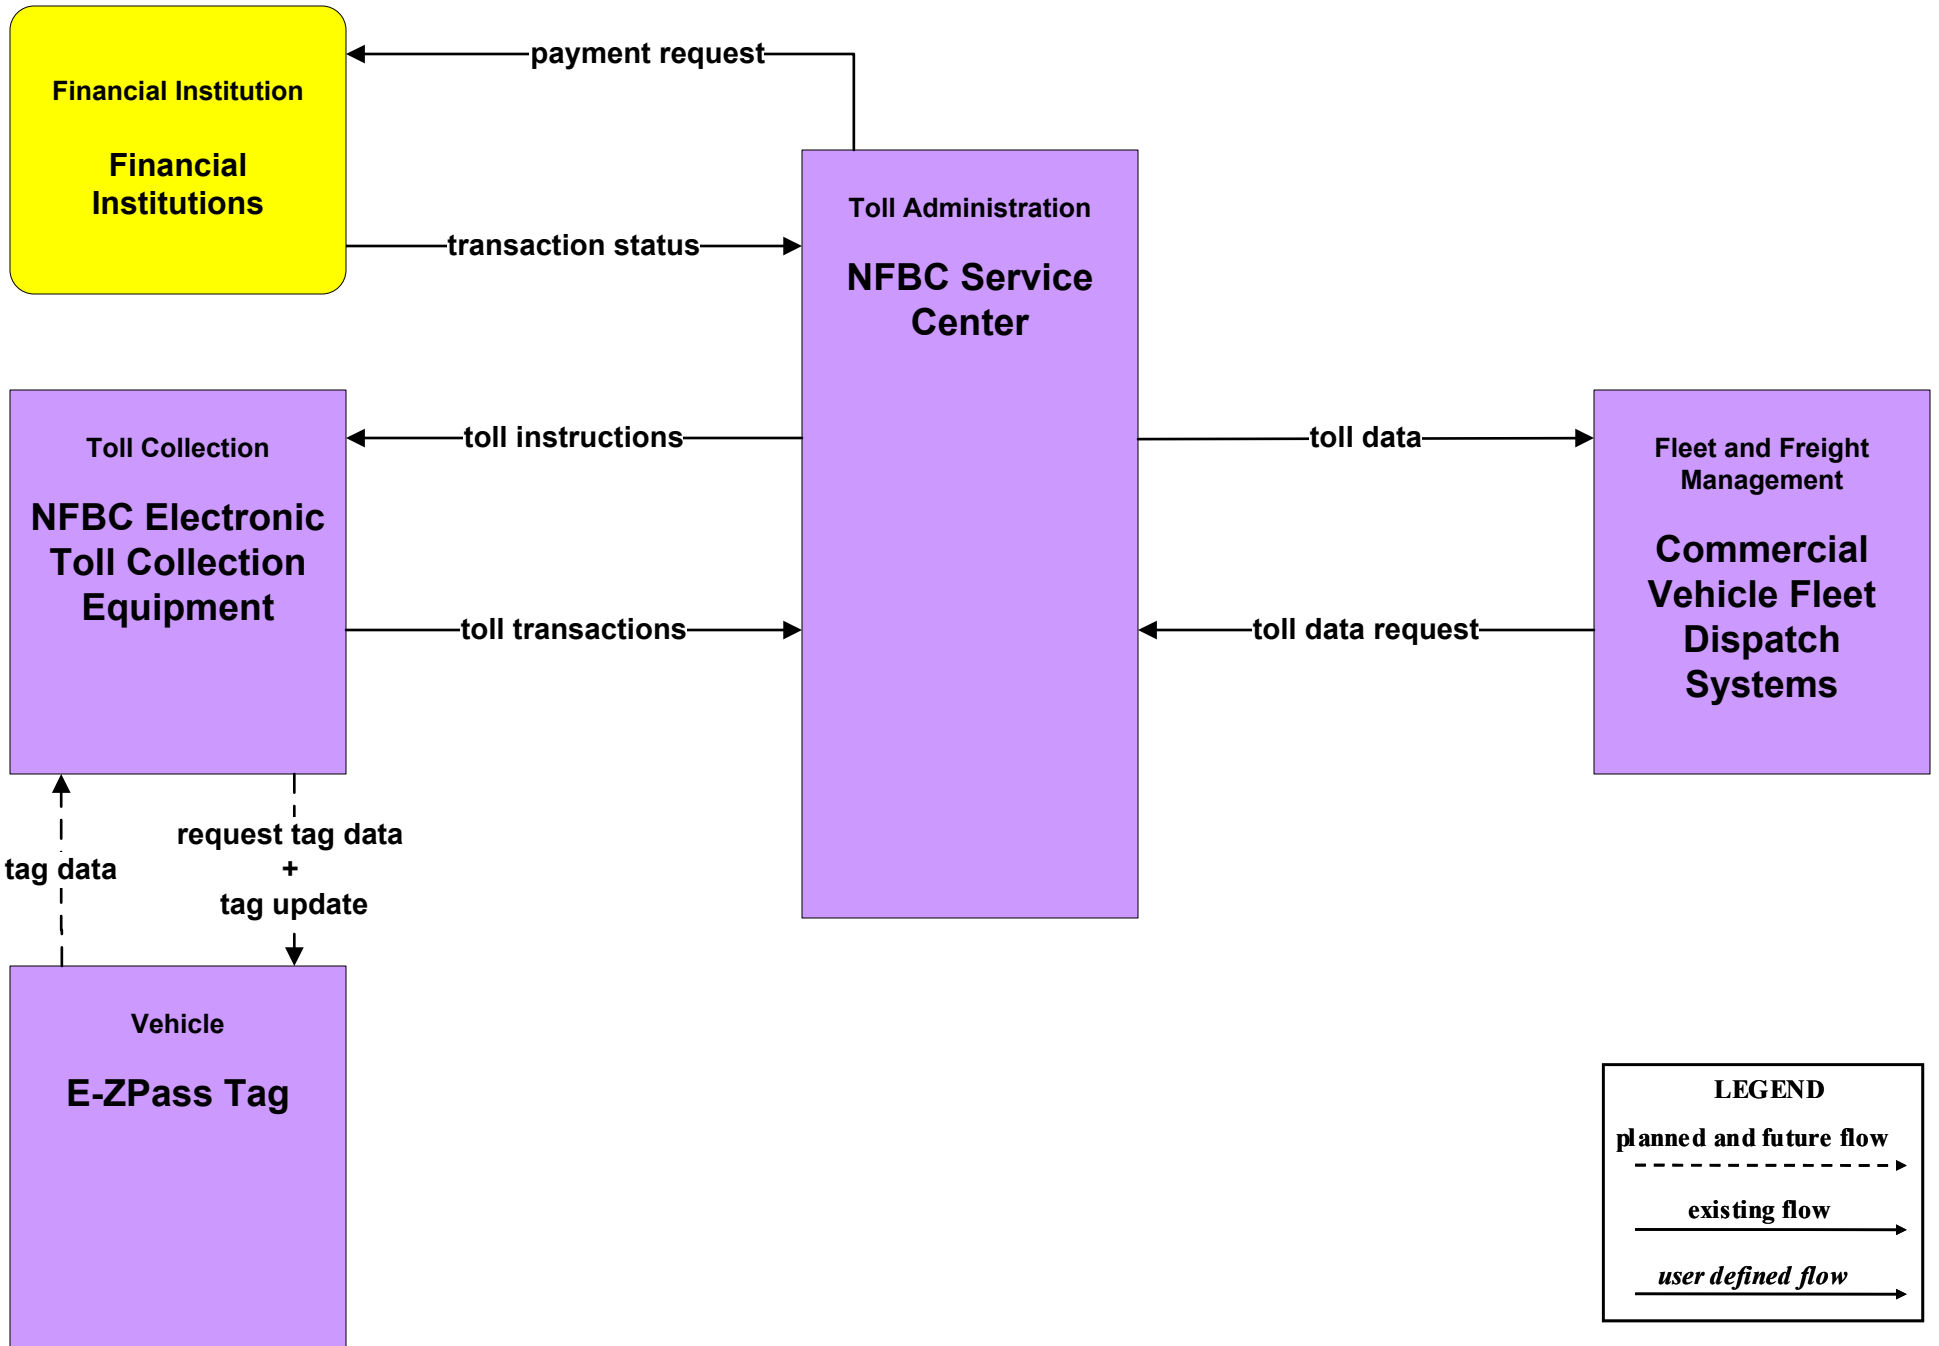

APTS4 - Transit Passenger and Fare Management Niagara Frontier Transportation Authority

APTS4 - Transit Passenger and Fare Management St. Catharines Transit

APTS4 - Transit Passenger and Fare Management Welland Transit

ATMS10 - Electronic Toll Collection NYSTA

ATMS10 - Electronic Toll Collection Niagara Falls Bridge Commission

ATMS10 - Electronic Toll Collection Peace Bridge

ATMS16 - Parking Facility Management Buffalo Niagara International Airport

ATMS16 - Parking Facility Management Niagara Parks Parking System

ATMS16 - Parking Facility Management City of Buffalo Parking Management System

CVO04 - CV Administrative Process Canada