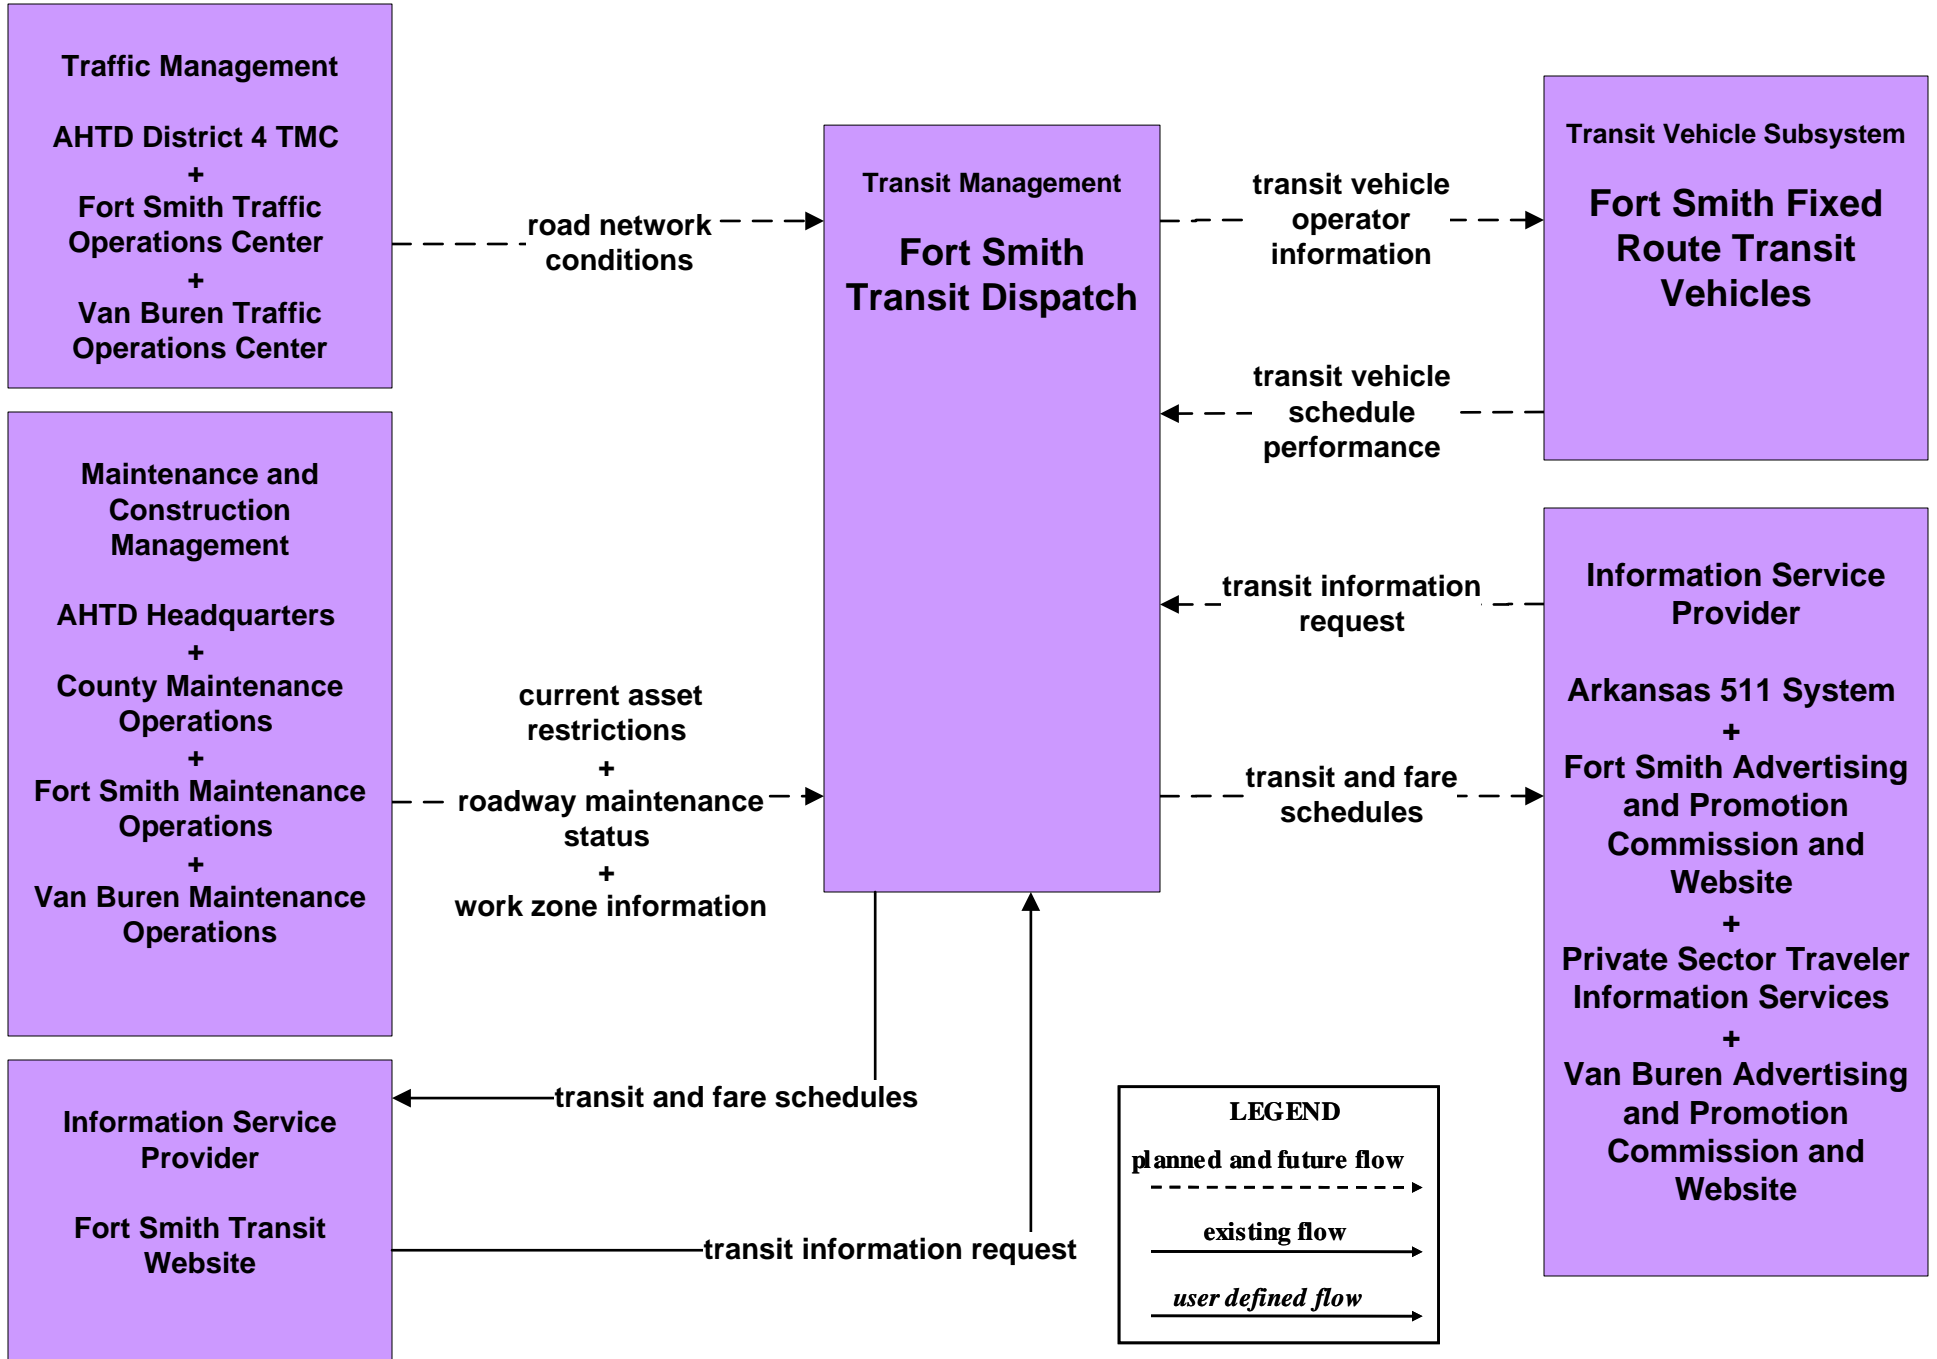

# APTS2 - Transit Fixed-Route Operations Fort Smith Transit Operations

# ATIS1 - Broadcast Traveler Information Advertising and Promotion Commissions

# ATIS1 - Broadcast Traveler Information Public Tourism Websites

**ATIS5 - ISP Based Route Guidance  
Regional Advertising and Promotion Commissions**

**ATMS08 - Incident Management**  
**Van Buren Traffic Operations Center (TM to MCM)**

**ATMS08 - Incident Management**  
**AHTD District 4 Traffic Management Center (TM to MCM)**