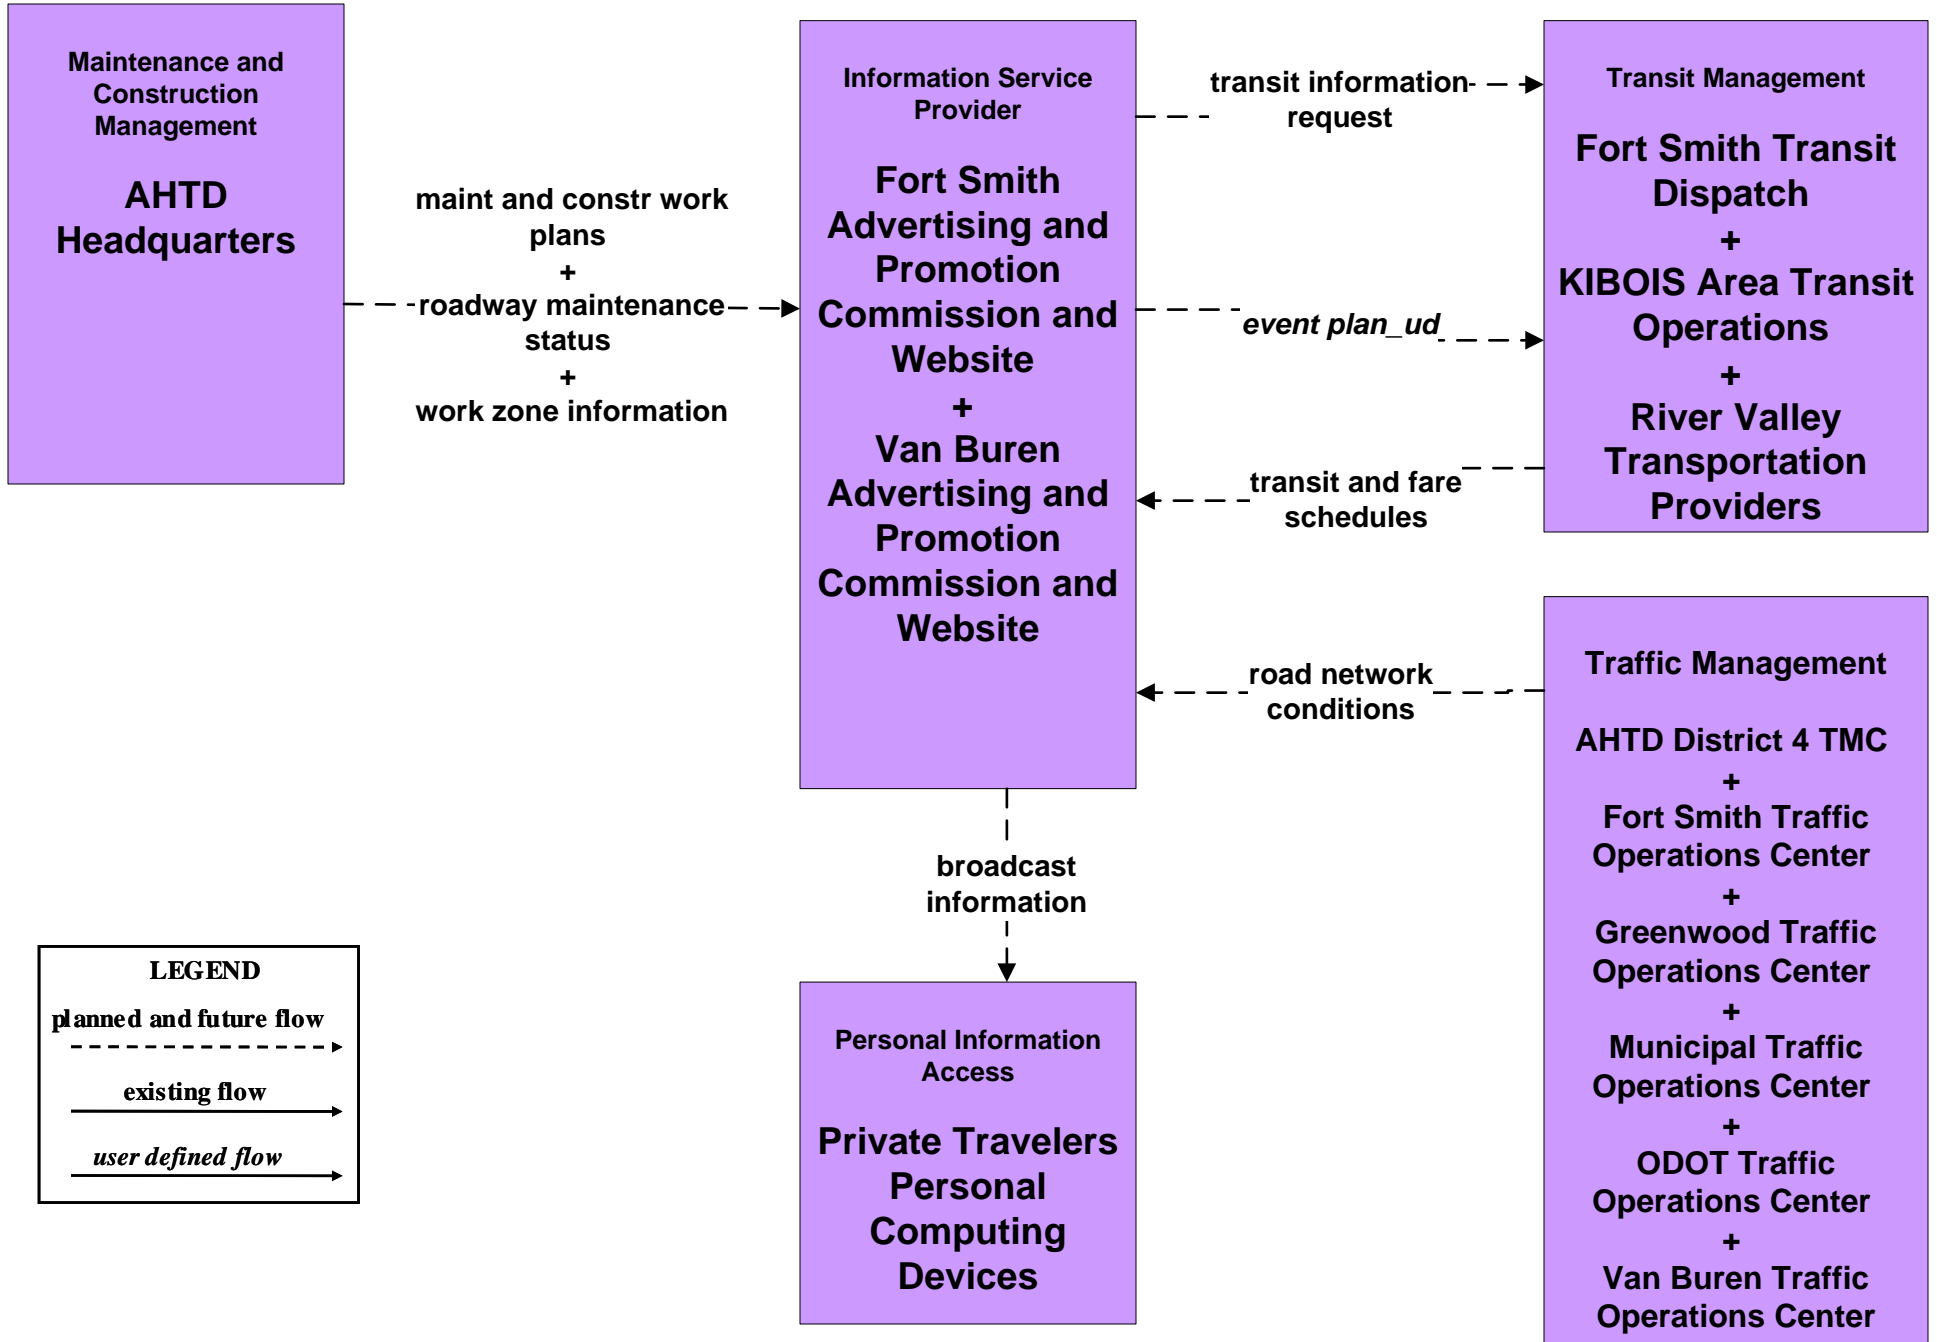

# APTS2 - Transit Fixed-Route Operations Fort Smith Transit Operations

# ATIS1 - Broadcast Traveler Information Advertising and Promotion Commissions

# ATIS1 - Broadcast Traveler Information Public Tourism Websites

**ATIS5 - ISP Based Route Guidance  
Regional Advertising and Promotion Commissions**

**ATMS08 - Incident Management**  
**Van Buren Traffic Operations Center (TM to MCM)**

**ATMS08 - Incident Management**  
**AHTD District 4 Traffic Management Center (TM to MCM)**