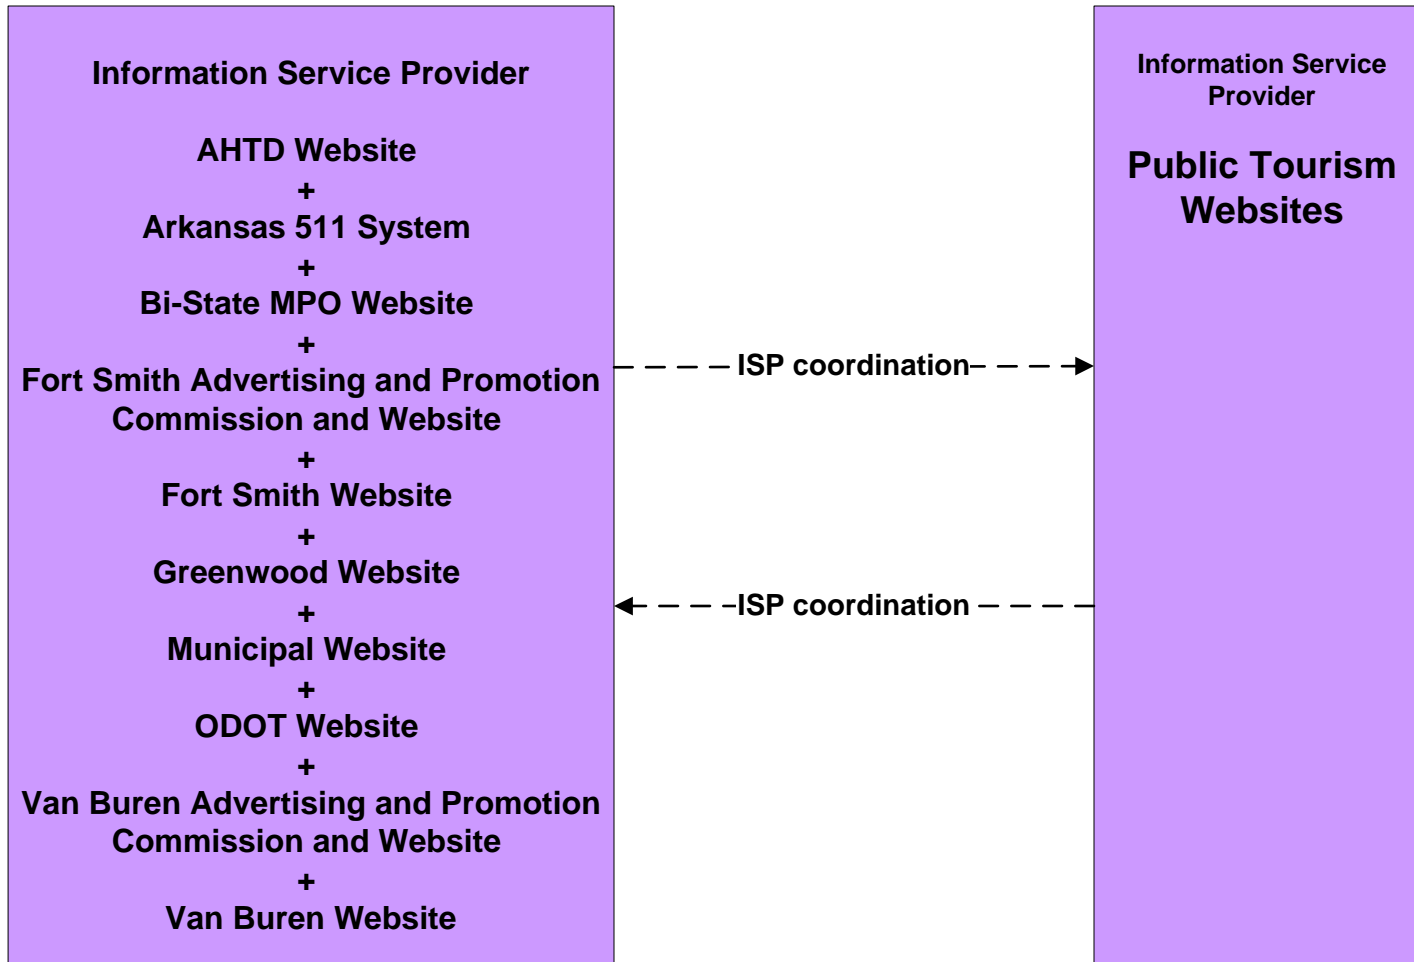

# APTS2 - Transit Fixed-Route Operations Fort Smith Transit Operations

# ATIS1 - Broadcast Traveler Information Advertising and Promotion Commissions

# ATIS1 - Broadcast Traveler Information Public Tourism Websites

**ATIS5 - ISP Based Route Guidance  
Regional Advertising and Promotion Commissions**

**ATMS08 - Incident Management**  
**Van Buren Traffic Operations Center (TM to MCM)**