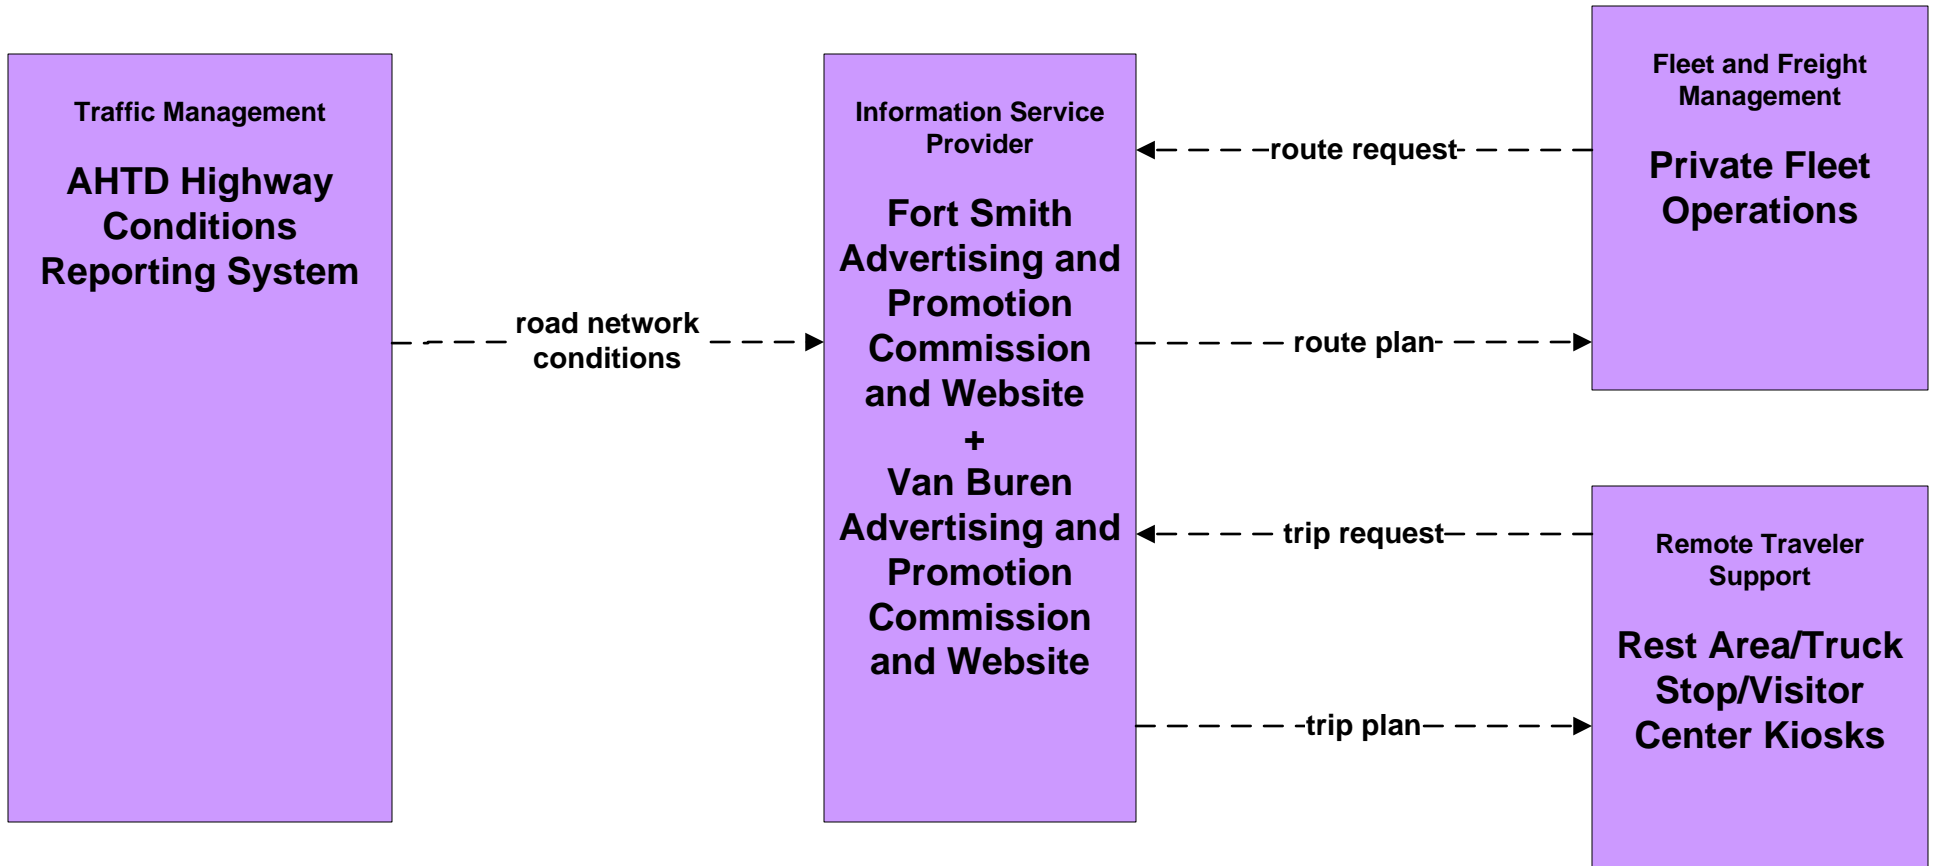

# APTS2 - Transit Fixed-Route Operations Fort Smith Transit Operations

# ATIS1 - Broadcast Traveler Information Advertising and Promotion Commissions

# ATIS1 - Broadcast Traveler Information Public Tourism Websites

**ATIS5 - ISP Based Route Guidance  
Regional Advertising and Promotion Commissions**

**ATMS08 - Incident Management**  
**Van Buren Traffic Operations Center (TM to MCM)**

**ATMS08 - Incident Management**  
**AHTD District 4 Traffic Management Center (TM to MCM)**