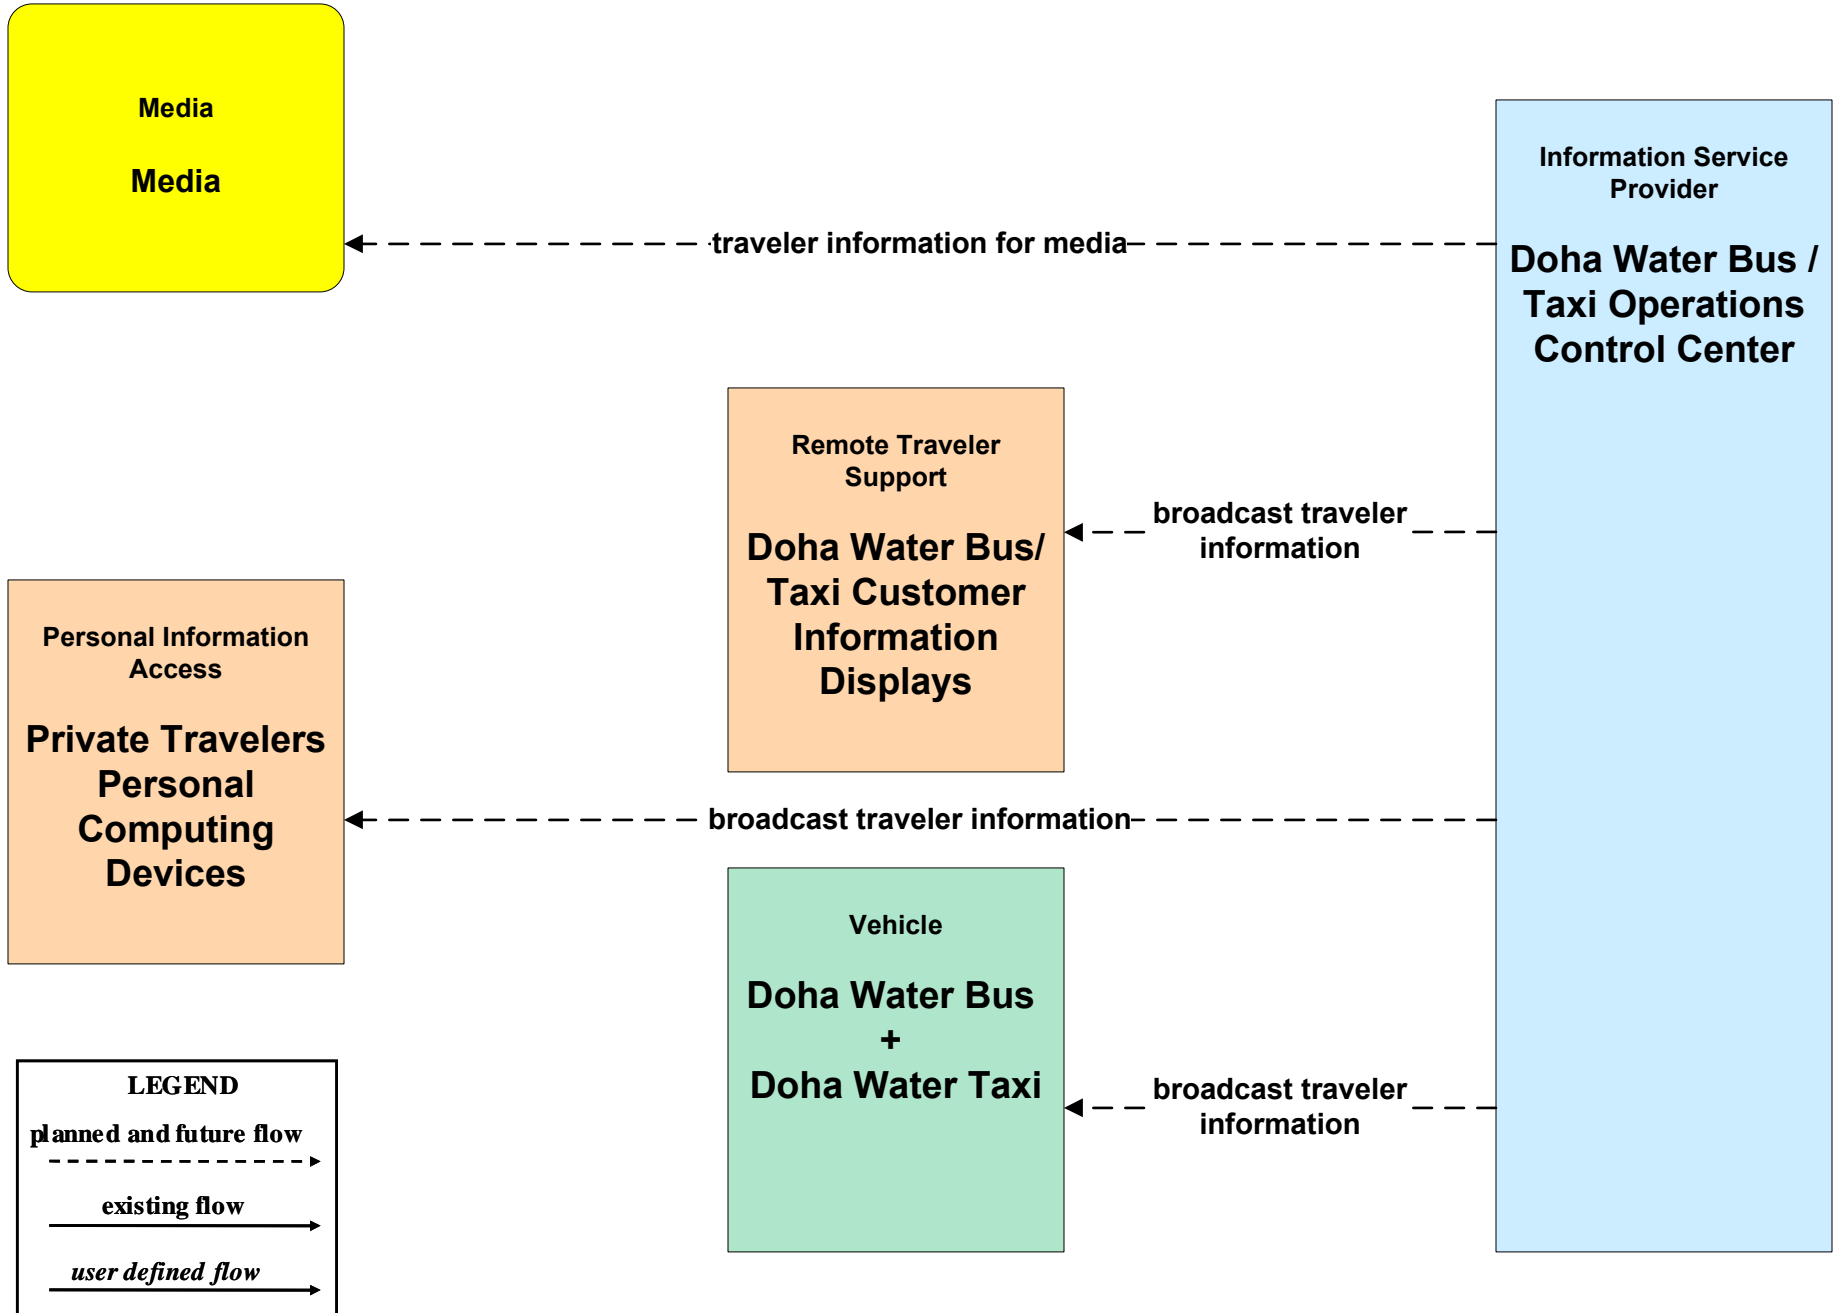

**APTS08 - Public Transportation Traveler Information
Private Traveler Information**

**ATIS01 - Broadcast Traveler Information
Doha Metro**

**ATIS01 - Broadcast Traveler Information
West Bay Light Rail Public Transportation**

ATIS01 - Broadcast Traveler Information Qatar Railways

**ATIS01 - Broadcast Traveler Information
Mowasalat**

**ATIS01 - Broadcast Traveler Information
Doha Bay Water Taxi and Bus**

**ATIS01 - Broadcast Traveler Information
Lusail LRT**

ATIS02 - Interactive Traveler Information

EM03 - Mayday Support MOI Emergency 999 Call Center

EM10 - Disaster Traveler Information