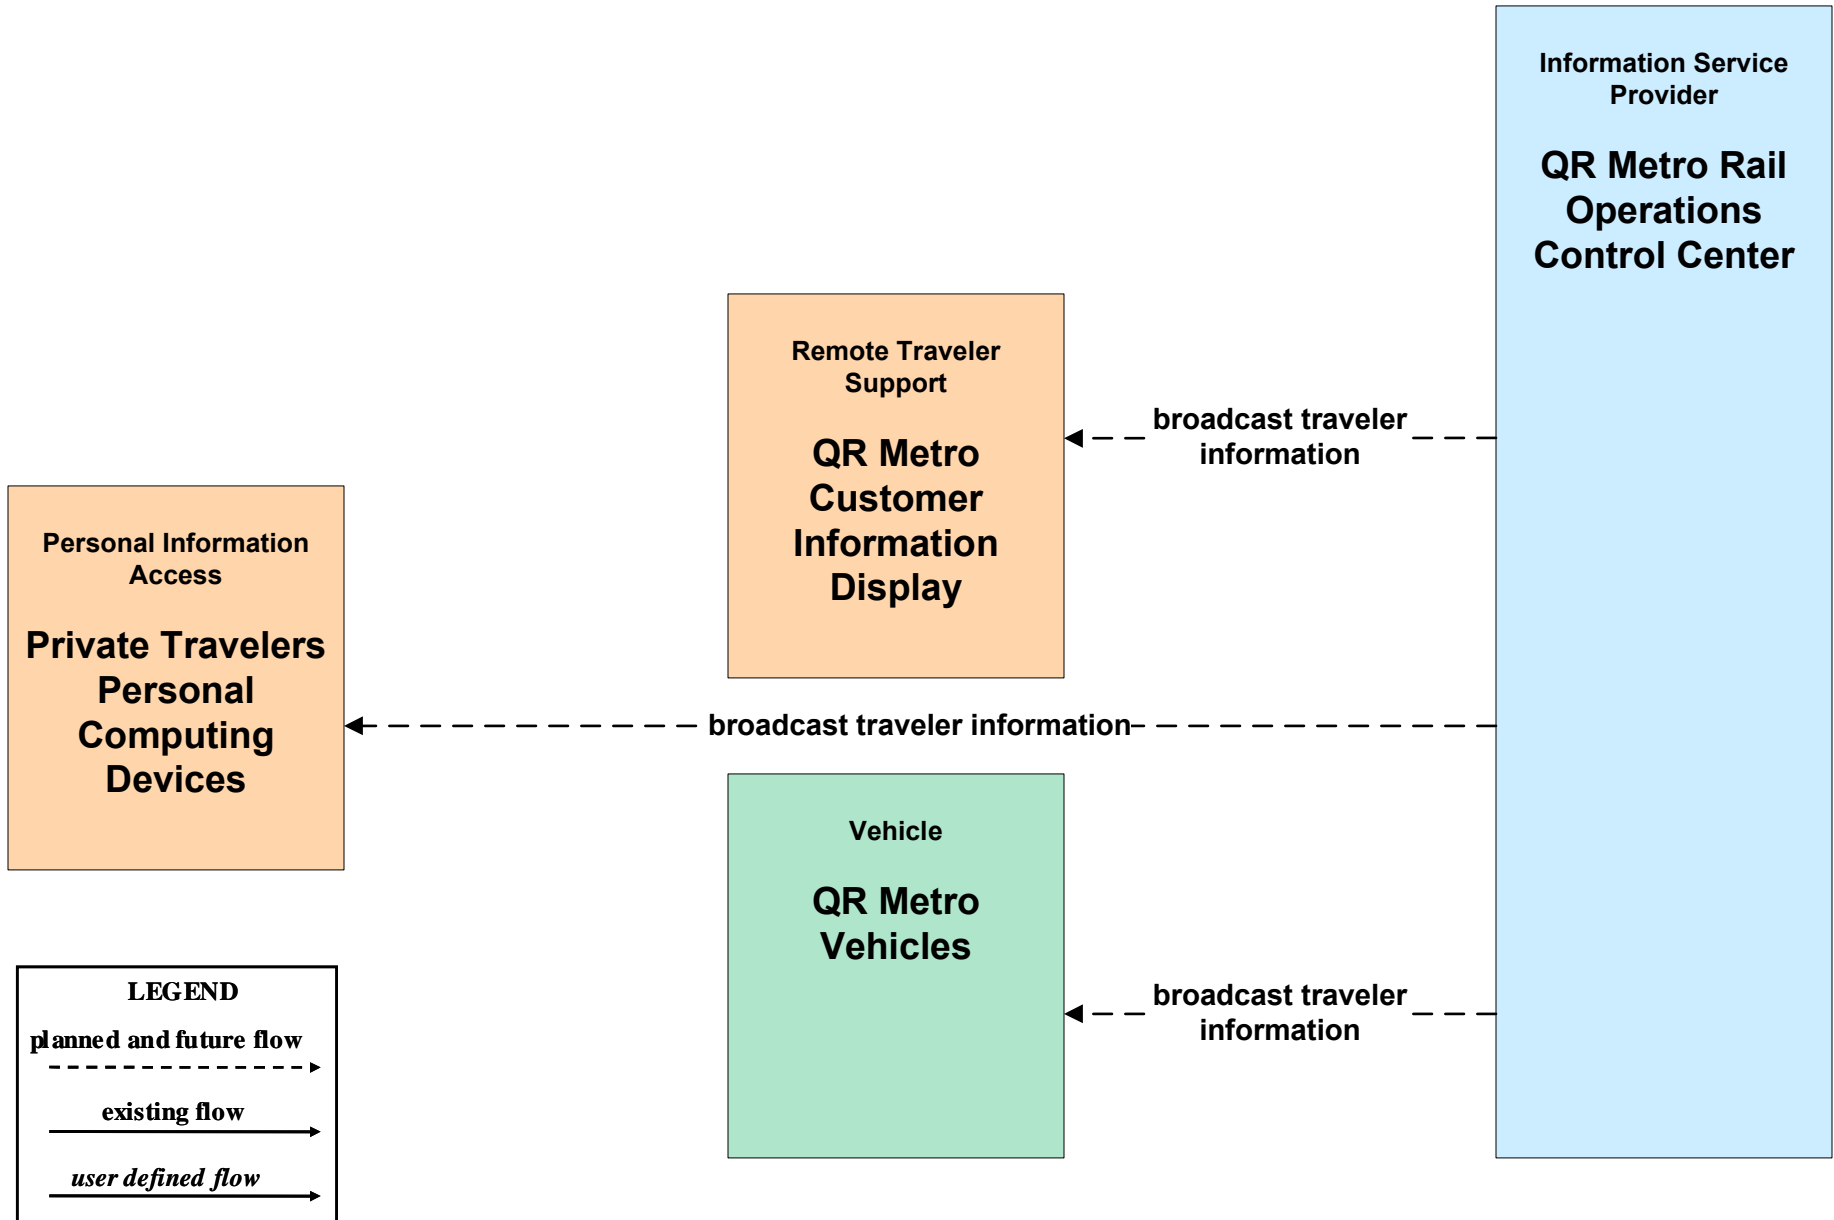

**APTS08 - Public Transportation Traveler Information
Private Traveler Information**

**ATIS01 - Broadcast Traveler Information
Doha Metro**

**ATIS01 - Broadcast Traveler Information
West Bay Light Rail Public Transportation**

ATIS01 - Broadcast Traveler Information Qatar Railways

**ATIS01 - Broadcast Traveler Information
Mowasalat**

**ATIS01 - Broadcast Traveler Information
Doha Bay Water Taxi and Bus**

**ATIS01 - Broadcast Traveler Information
Lusail LRT**

ATIS02 - Interactive Traveler Information

EM03 - Mayday Support MOI Emergency 999 Call Center

EM10 - Disaster Traveler Information