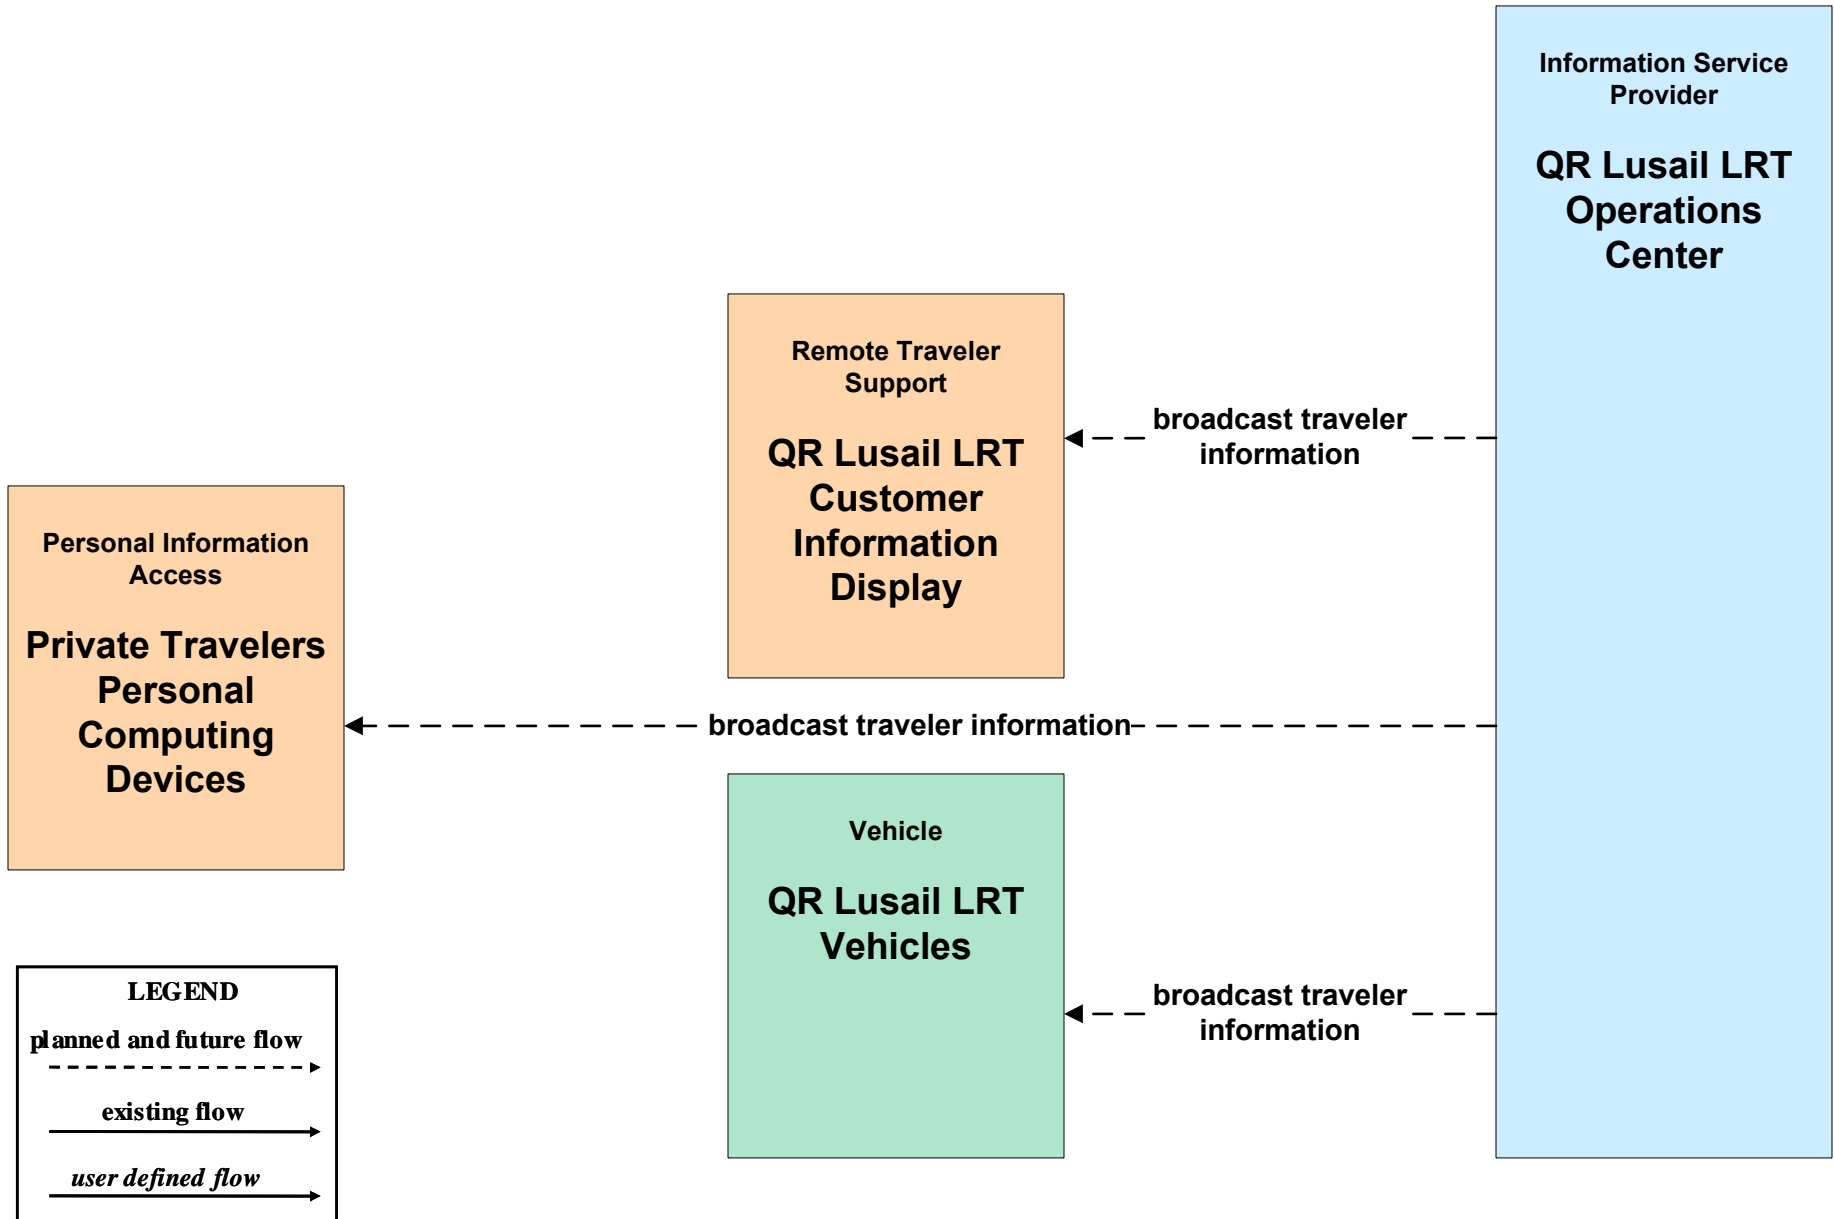

**APTS08 - Public Transportation Traveler Information
Private Traveler Information**

**ATIS01 - Broadcast Traveler Information
Doha Metro**

**ATIS01 - Broadcast Traveler Information
West Bay Light Rail Public Transportation**

ATIS01 - Broadcast Traveler Information Qatar Railways

**ATIS01 - Broadcast Traveler Information
Mowasalat**

**ATIS01 - Broadcast Traveler Information
Doha Bay Water Taxi and Bus**

**ATIS01 - Broadcast Traveler Information
Lusail LRT**

ATIS02 - Interactive Traveler Information

EM03 - Mayday Support MOI Emergency 999 Call Center

EM10 - Disaster Traveler Information