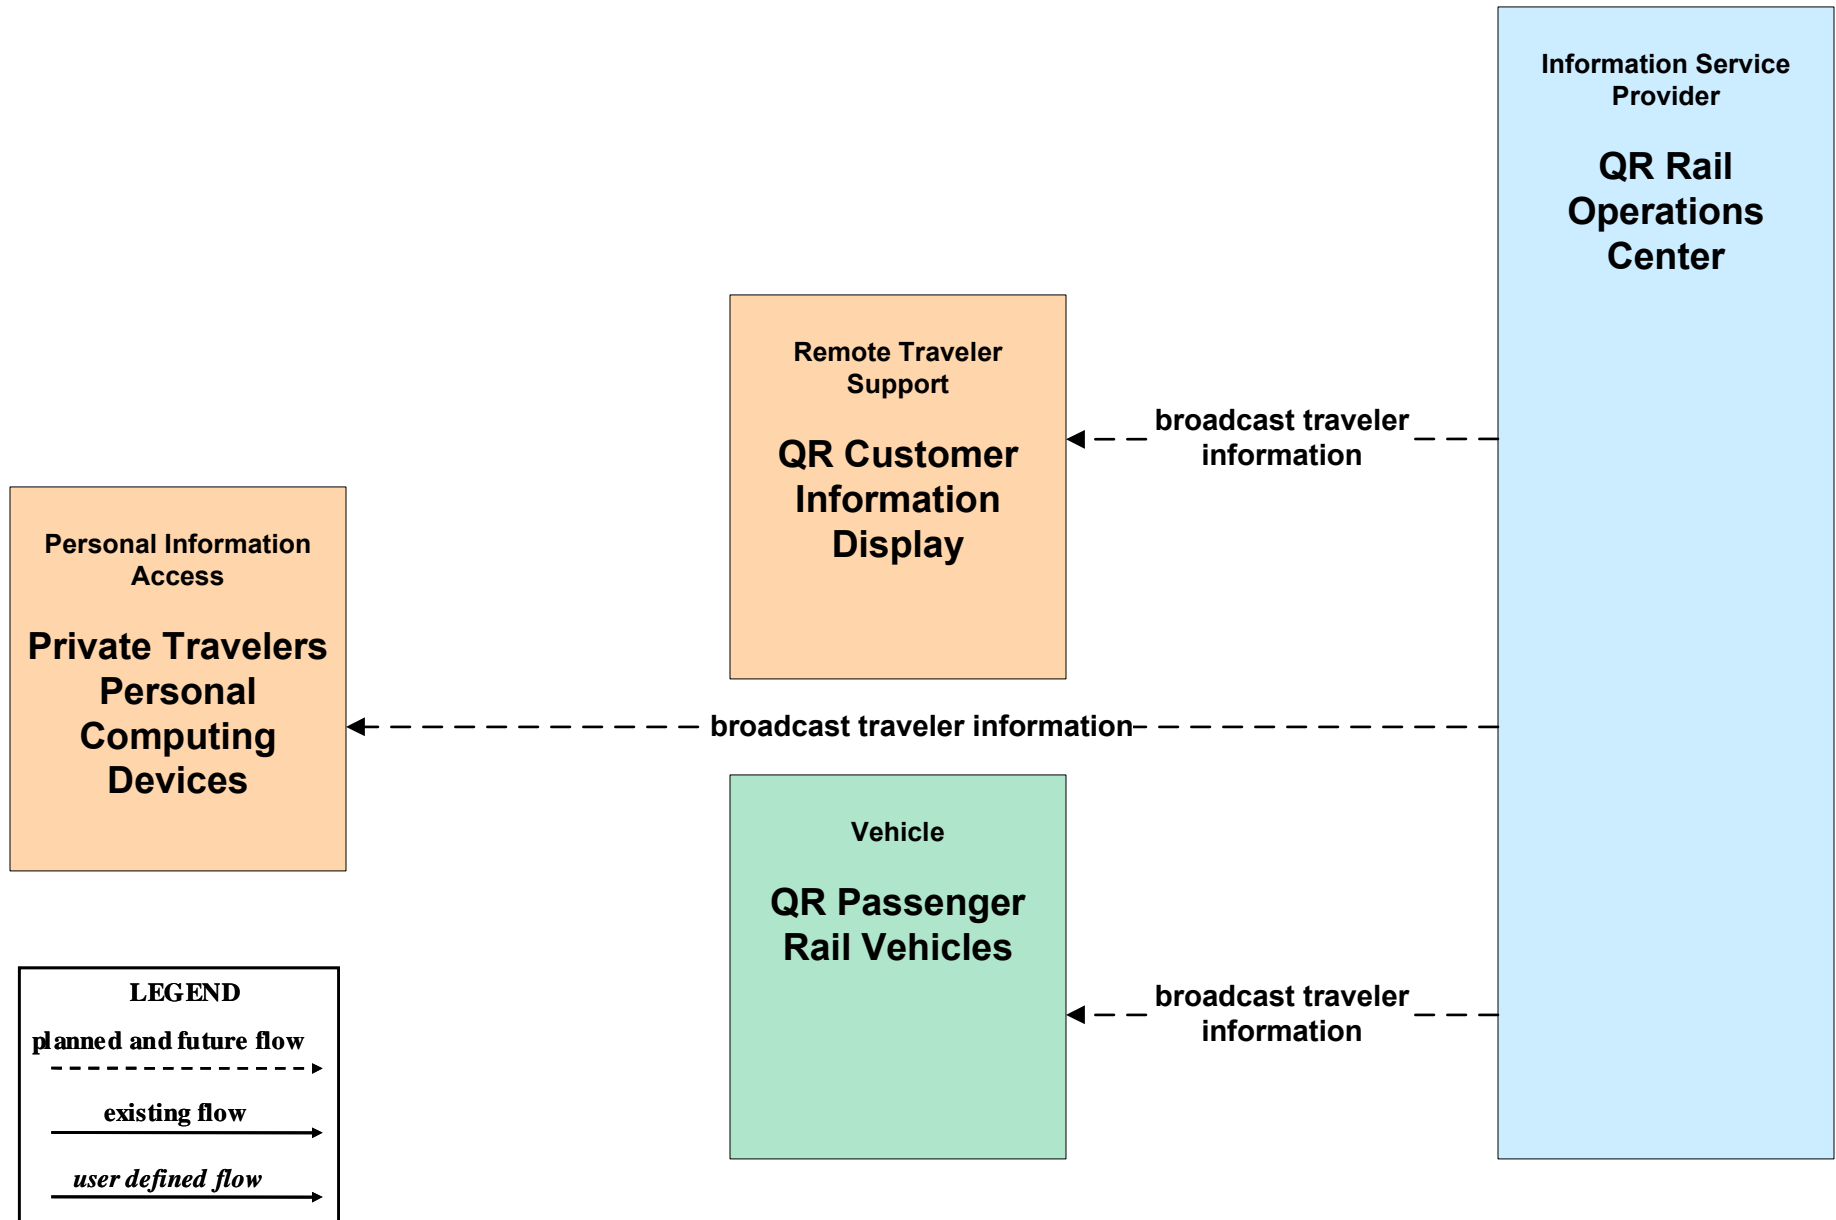

**APTS08 - Public Transportation Traveler Information
Private Traveler Information**

**ATIS01 - Broadcast Traveler Information
Doha Metro**

**ATIS01 - Broadcast Traveler Information
West Bay Light Rail Public Transportation**

ATIS01 - Broadcast Traveler Information Qatar Railways

**ATIS01 - Broadcast Traveler Information
Mowasalat**

**ATIS01 - Broadcast Traveler Information
Doha Bay Water Taxi and Bus**

**ATIS01 - Broadcast Traveler Information
Lusail LRT**

ATIS02 - Interactive Traveler Information

EM03 - Mayday Support MOI Emergency 999 Call Center

EM10 - Disaster Traveler Information