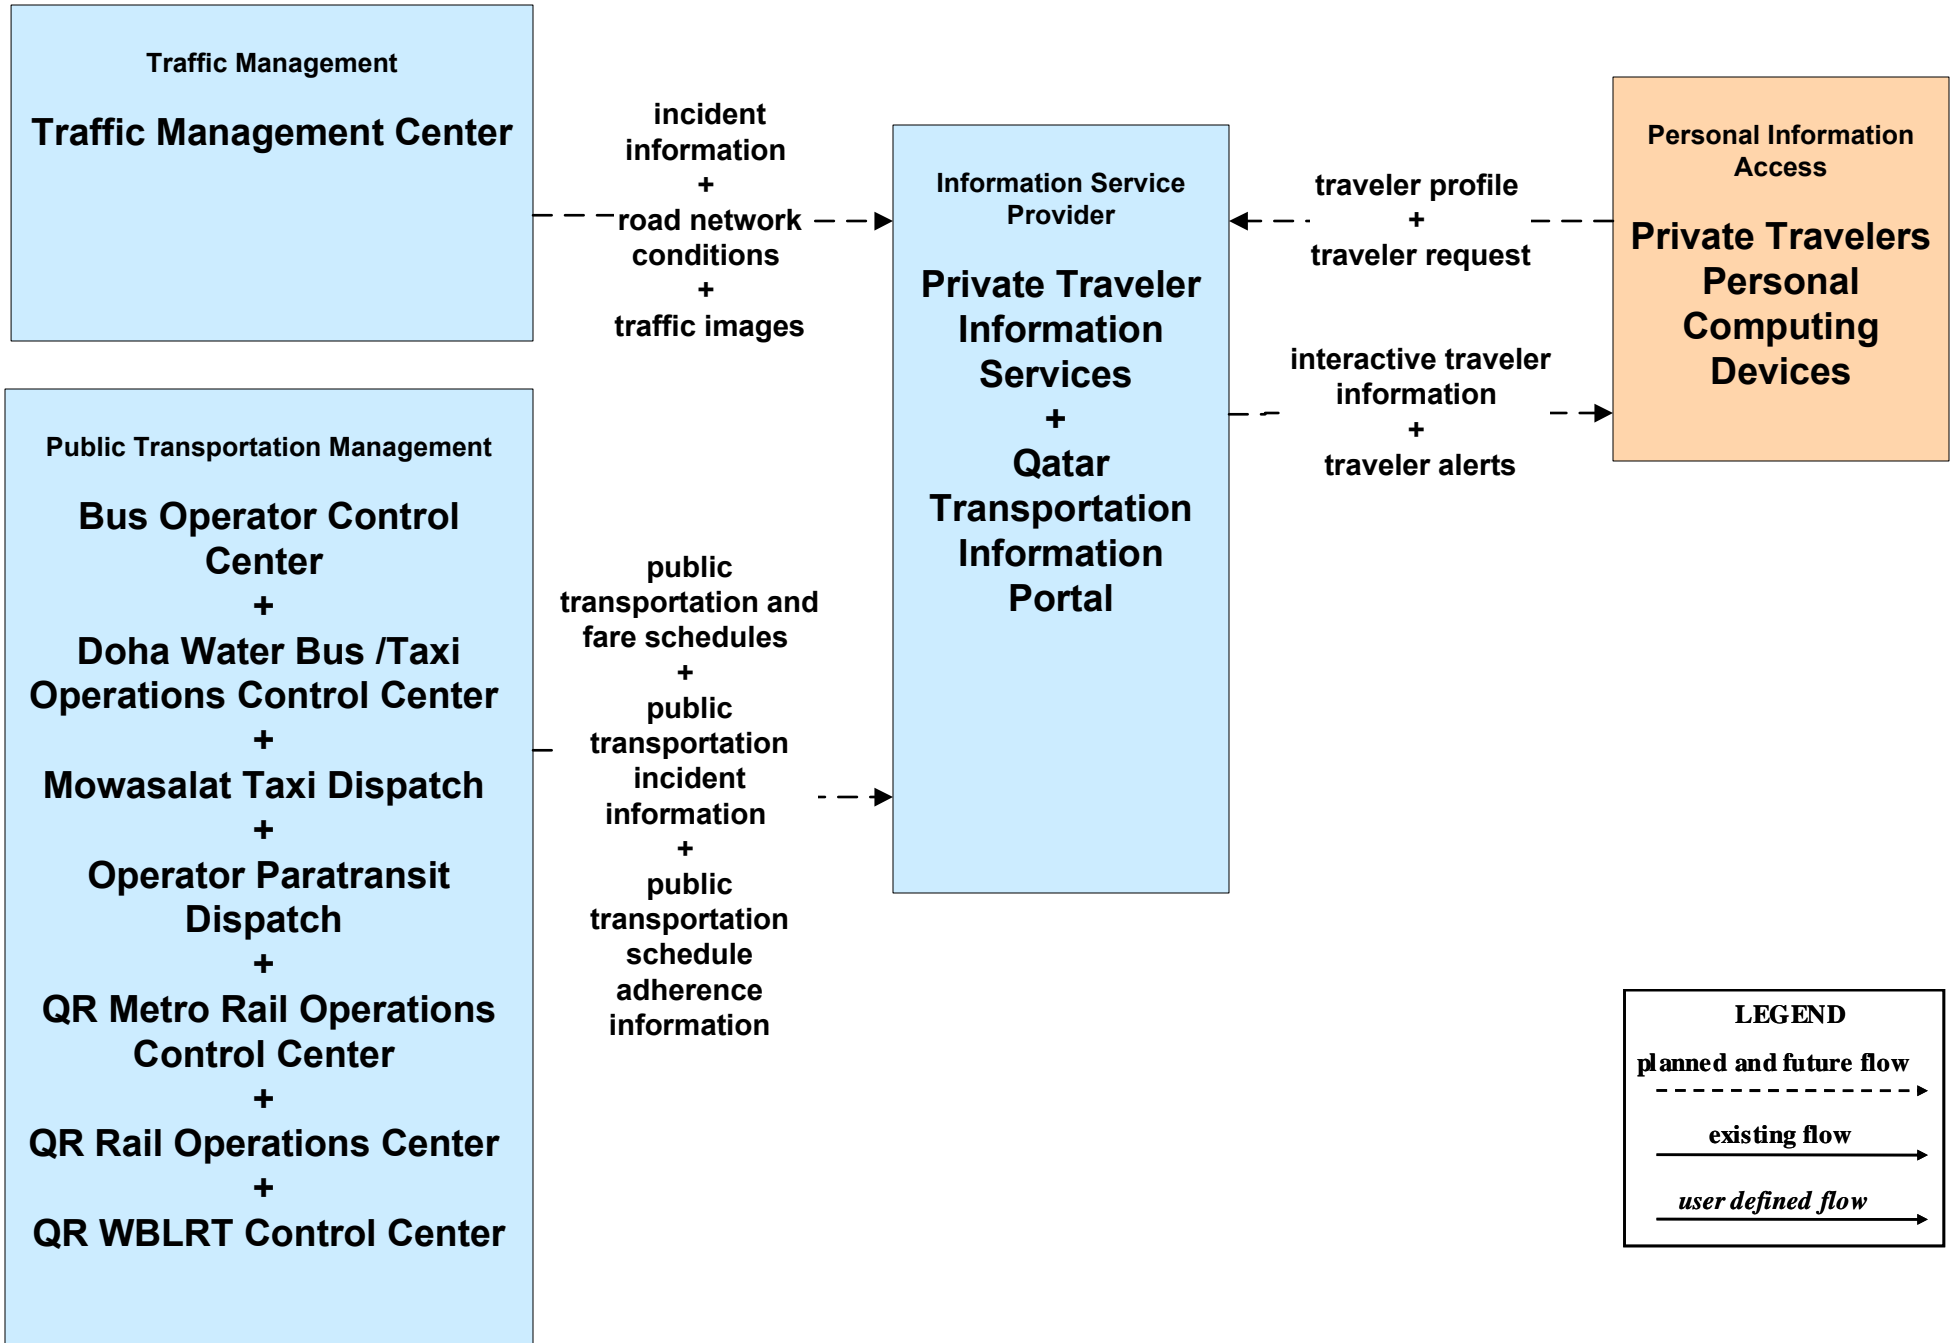

**APTS08 - Public Transportation Traveler Information
Private Traveler Information**

**ATIS01 - Broadcast Traveler Information
Doha Metro**

**ATIS01 - Broadcast Traveler Information
West Bay Light Rail Public Transportation**

ATIS01 - Broadcast Traveler Information Qatar Railways

**ATIS01 - Broadcast Traveler Information
Mowasalat**

**ATIS01 - Broadcast Traveler Information
Doha Bay Water Taxi and Bus**

**ATIS01 - Broadcast Traveler Information
Lusail LRT**

ATIS02 - Interactive Traveler Information

EM03 - Mayday Support MOI Emergency 999 Call Center

EM10 - Disaster Traveler Information