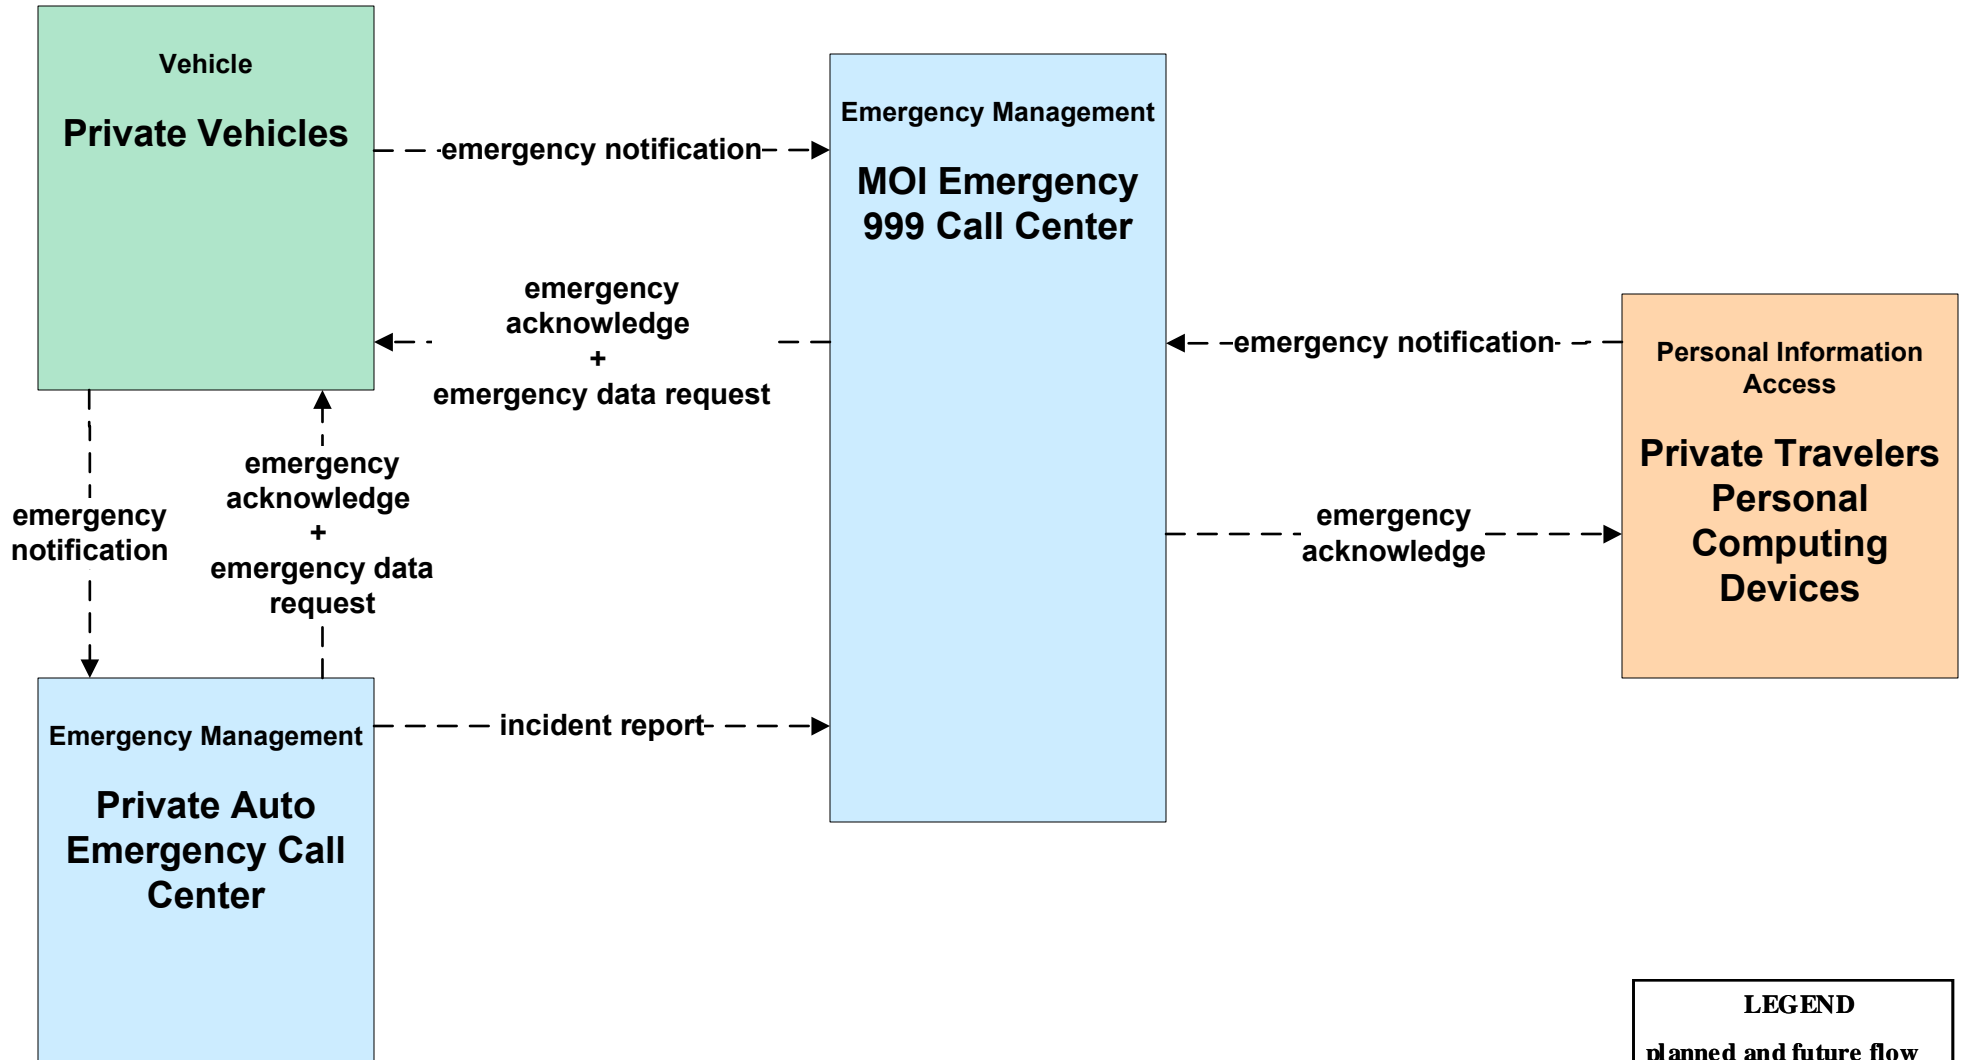

**APTS08 - Public Transportation Traveler Information
Private Traveler Information**

**ATIS01 - Broadcast Traveler Information
Doha Metro**

**ATIS01 - Broadcast Traveler Information
West Bay Light Rail Public Transportation**

ATIS01 - Broadcast Traveler Information Qatar Railways

**ATIS01 - Broadcast Traveler Information
Mowasalat**

**ATIS01 - Broadcast Traveler Information
Doha Bay Water Taxi and Bus**

**ATIS01 - Broadcast Traveler Information
Lusail LRT**

ATIS02 - Interactive Traveler Information

EM03 - Mayday Support MOI Emergency 999 Call Center

EM10 - Disaster Traveler Information