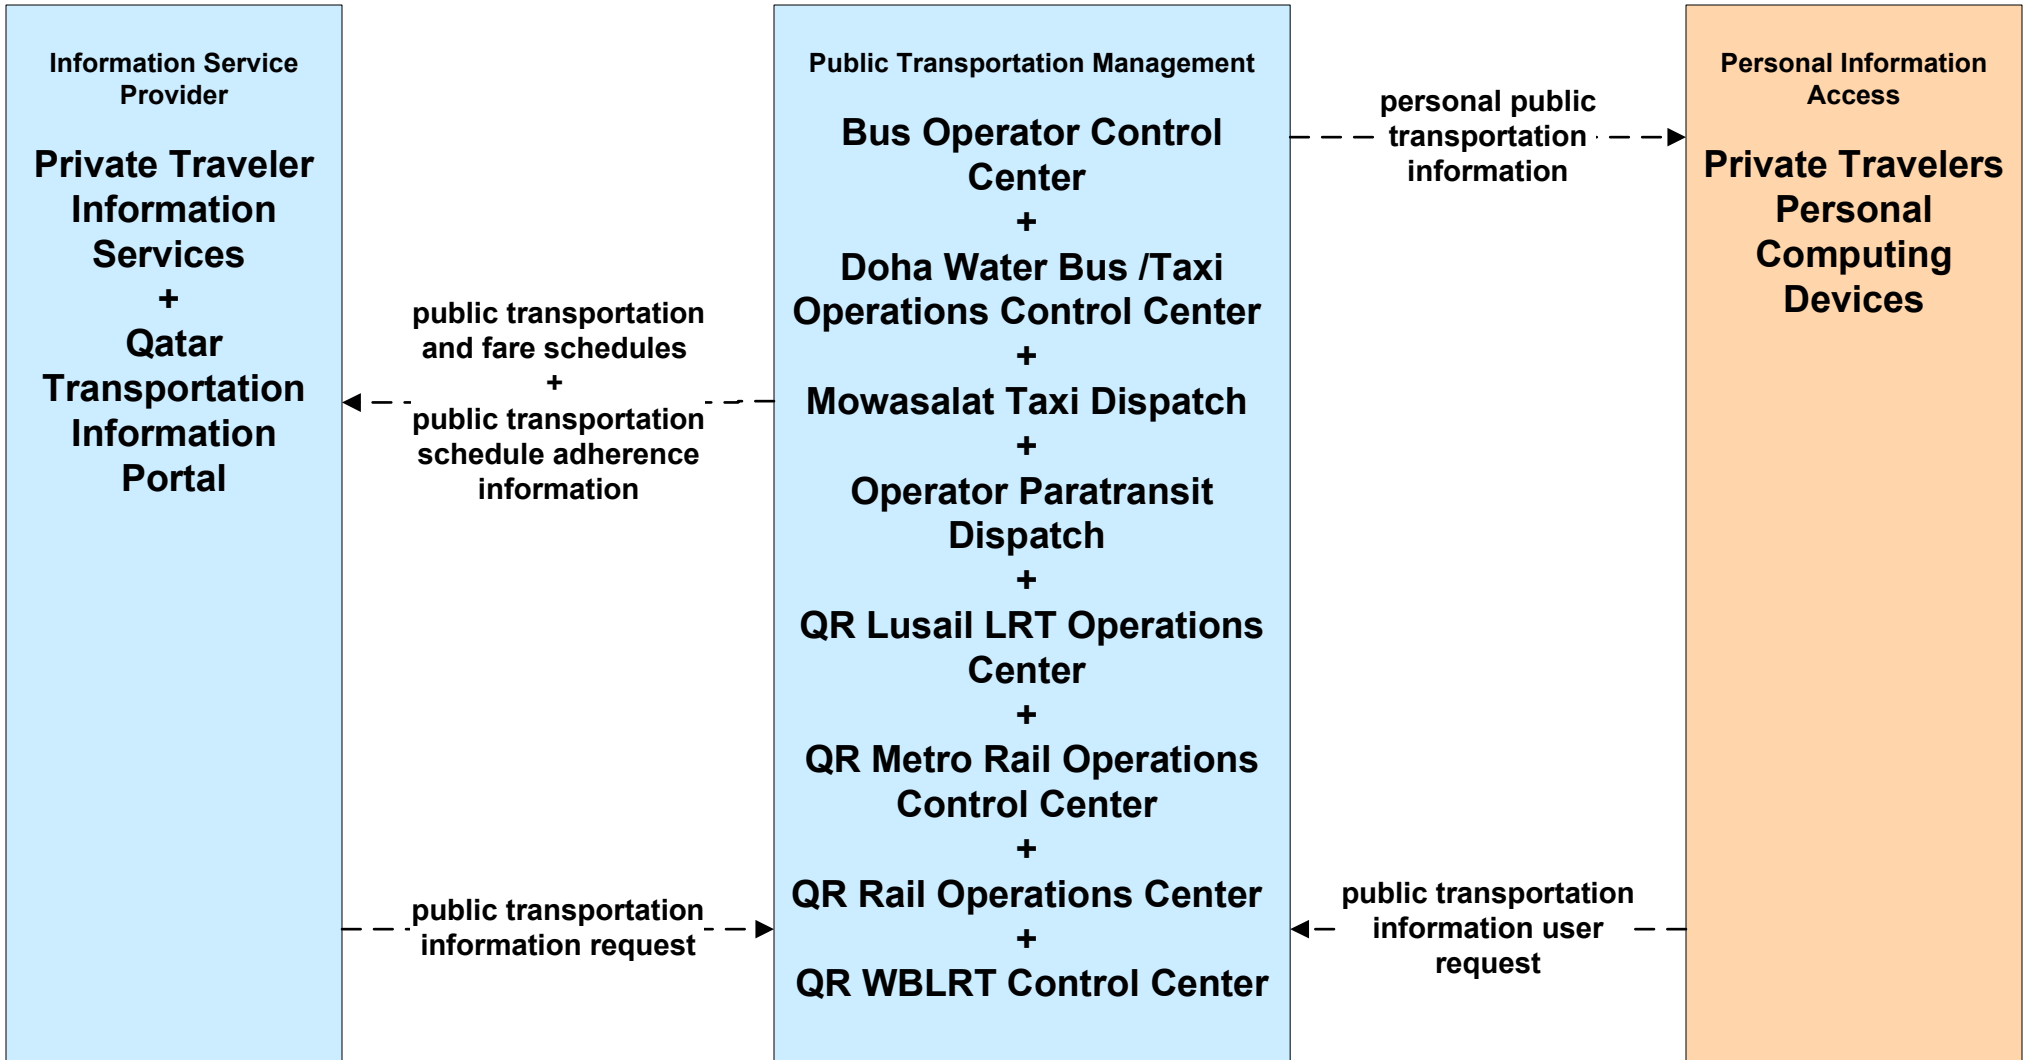

**APTS08 - Public Transportation Traveler Information
Private Traveler Information**

**ATIS01 - Broadcast Traveler Information
Doha Metro**

**ATIS01 - Broadcast Traveler Information
West Bay Light Rail Public Transportation**

ATIS01 - Broadcast Traveler Information Qatar Railways

**ATIS01 - Broadcast Traveler Information
Mowasalat**

**ATIS01 - Broadcast Traveler Information
Doha Bay Water Taxi and Bus**

**ATIS01 - Broadcast Traveler Information
Lusail LRT**

ATIS02 - Interactive Traveler Information

EM03 - Mayday Support MOI Emergency 999 Call Center

EM10 - Disaster Traveler Information