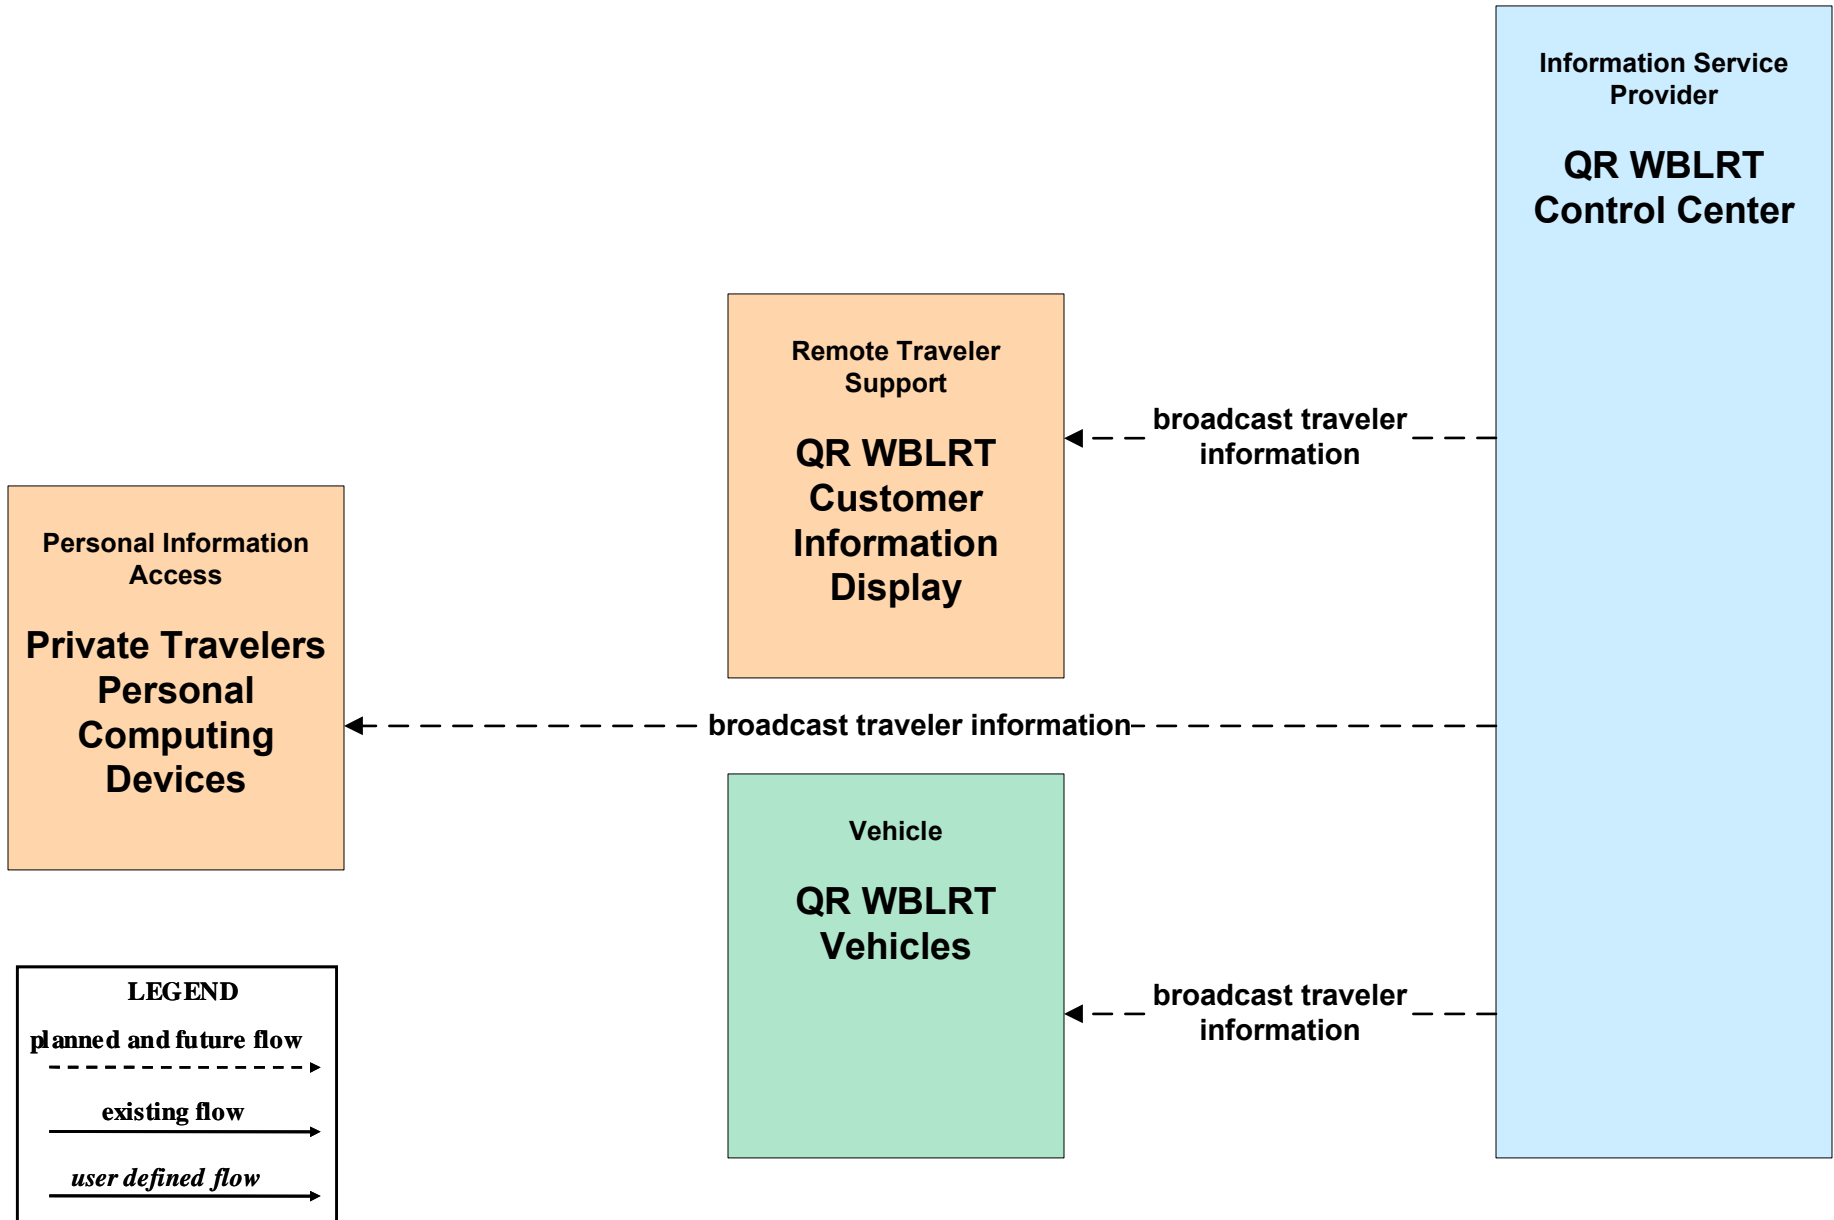

**APTS08 - Public Transportation Traveler Information
Private Traveler Information**

**ATIS01 - Broadcast Traveler Information
Doha Metro**

**ATIS01 - Broadcast Traveler Information
West Bay Light Rail Public Transportation**

ATIS01 - Broadcast Traveler Information Qatar Railways

**ATIS01 - Broadcast Traveler Information
Mowasalat**

**ATIS01 - Broadcast Traveler Information
Doha Bay Water Taxi and Bus**

**ATIS01 - Broadcast Traveler Information
Lusail LRT**

ATIS02 - Interactive Traveler Information

EM03 - Mayday Support MOI Emergency 999 Call Center

EM10 - Disaster Traveler Information