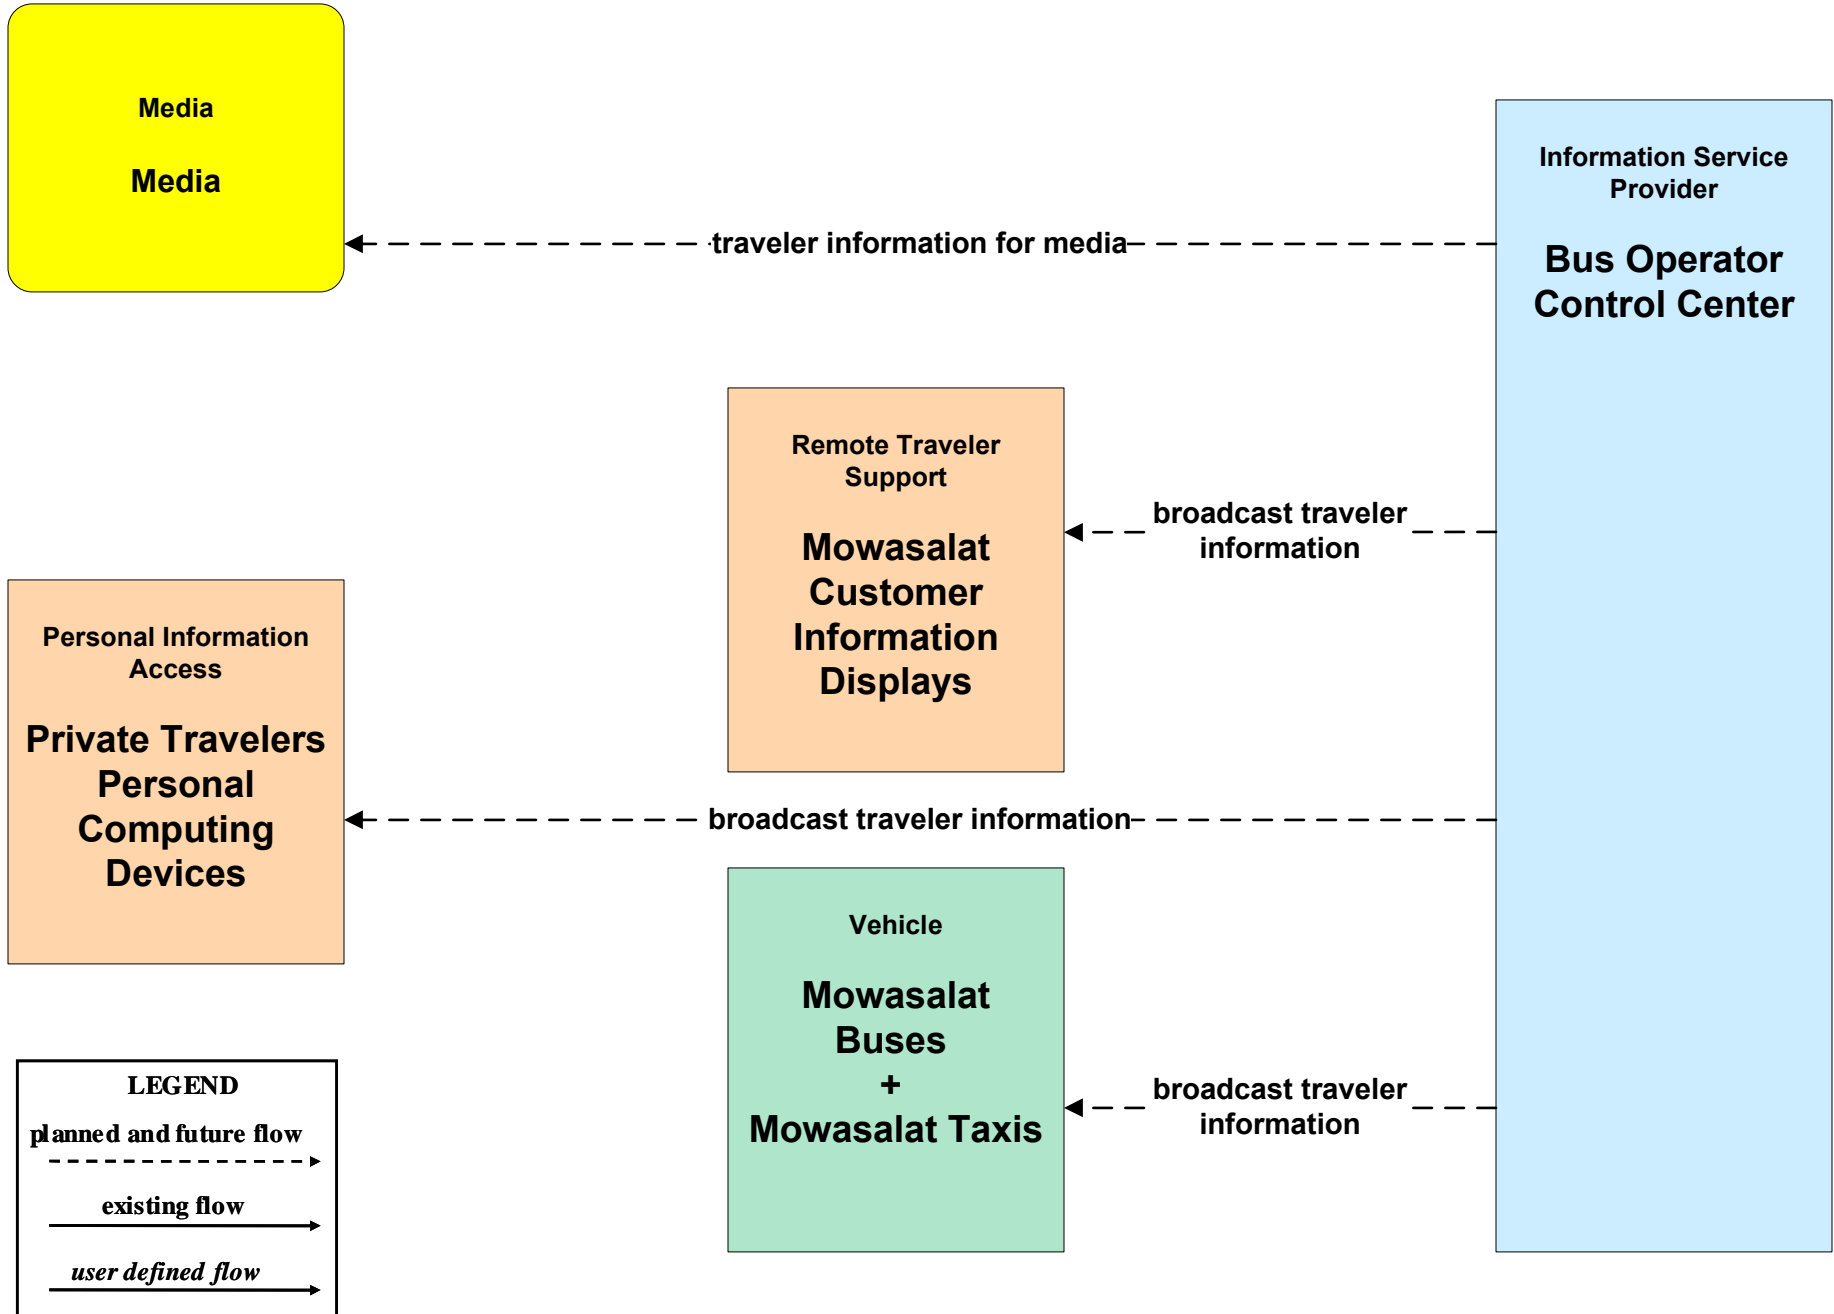

**APTS08 - Public Transportation Traveler Information
Private Traveler Information**

**ATIS01 - Broadcast Traveler Information
Doha Metro**

**ATIS01 - Broadcast Traveler Information
West Bay Light Rail Public Transportation**

ATIS01 - Broadcast Traveler Information Qatar Railways

**ATIS01 - Broadcast Traveler Information
Mowasalat**

**ATIS01 - Broadcast Traveler Information
Doha Bay Water Taxi and Bus**

**ATIS01 - Broadcast Traveler Information
Lusail LRT**

ATIS02 - Interactive Traveler Information

EM03 - Mayday Support MOI Emergency 999 Call Center

EM10 - Disaster Traveler Information