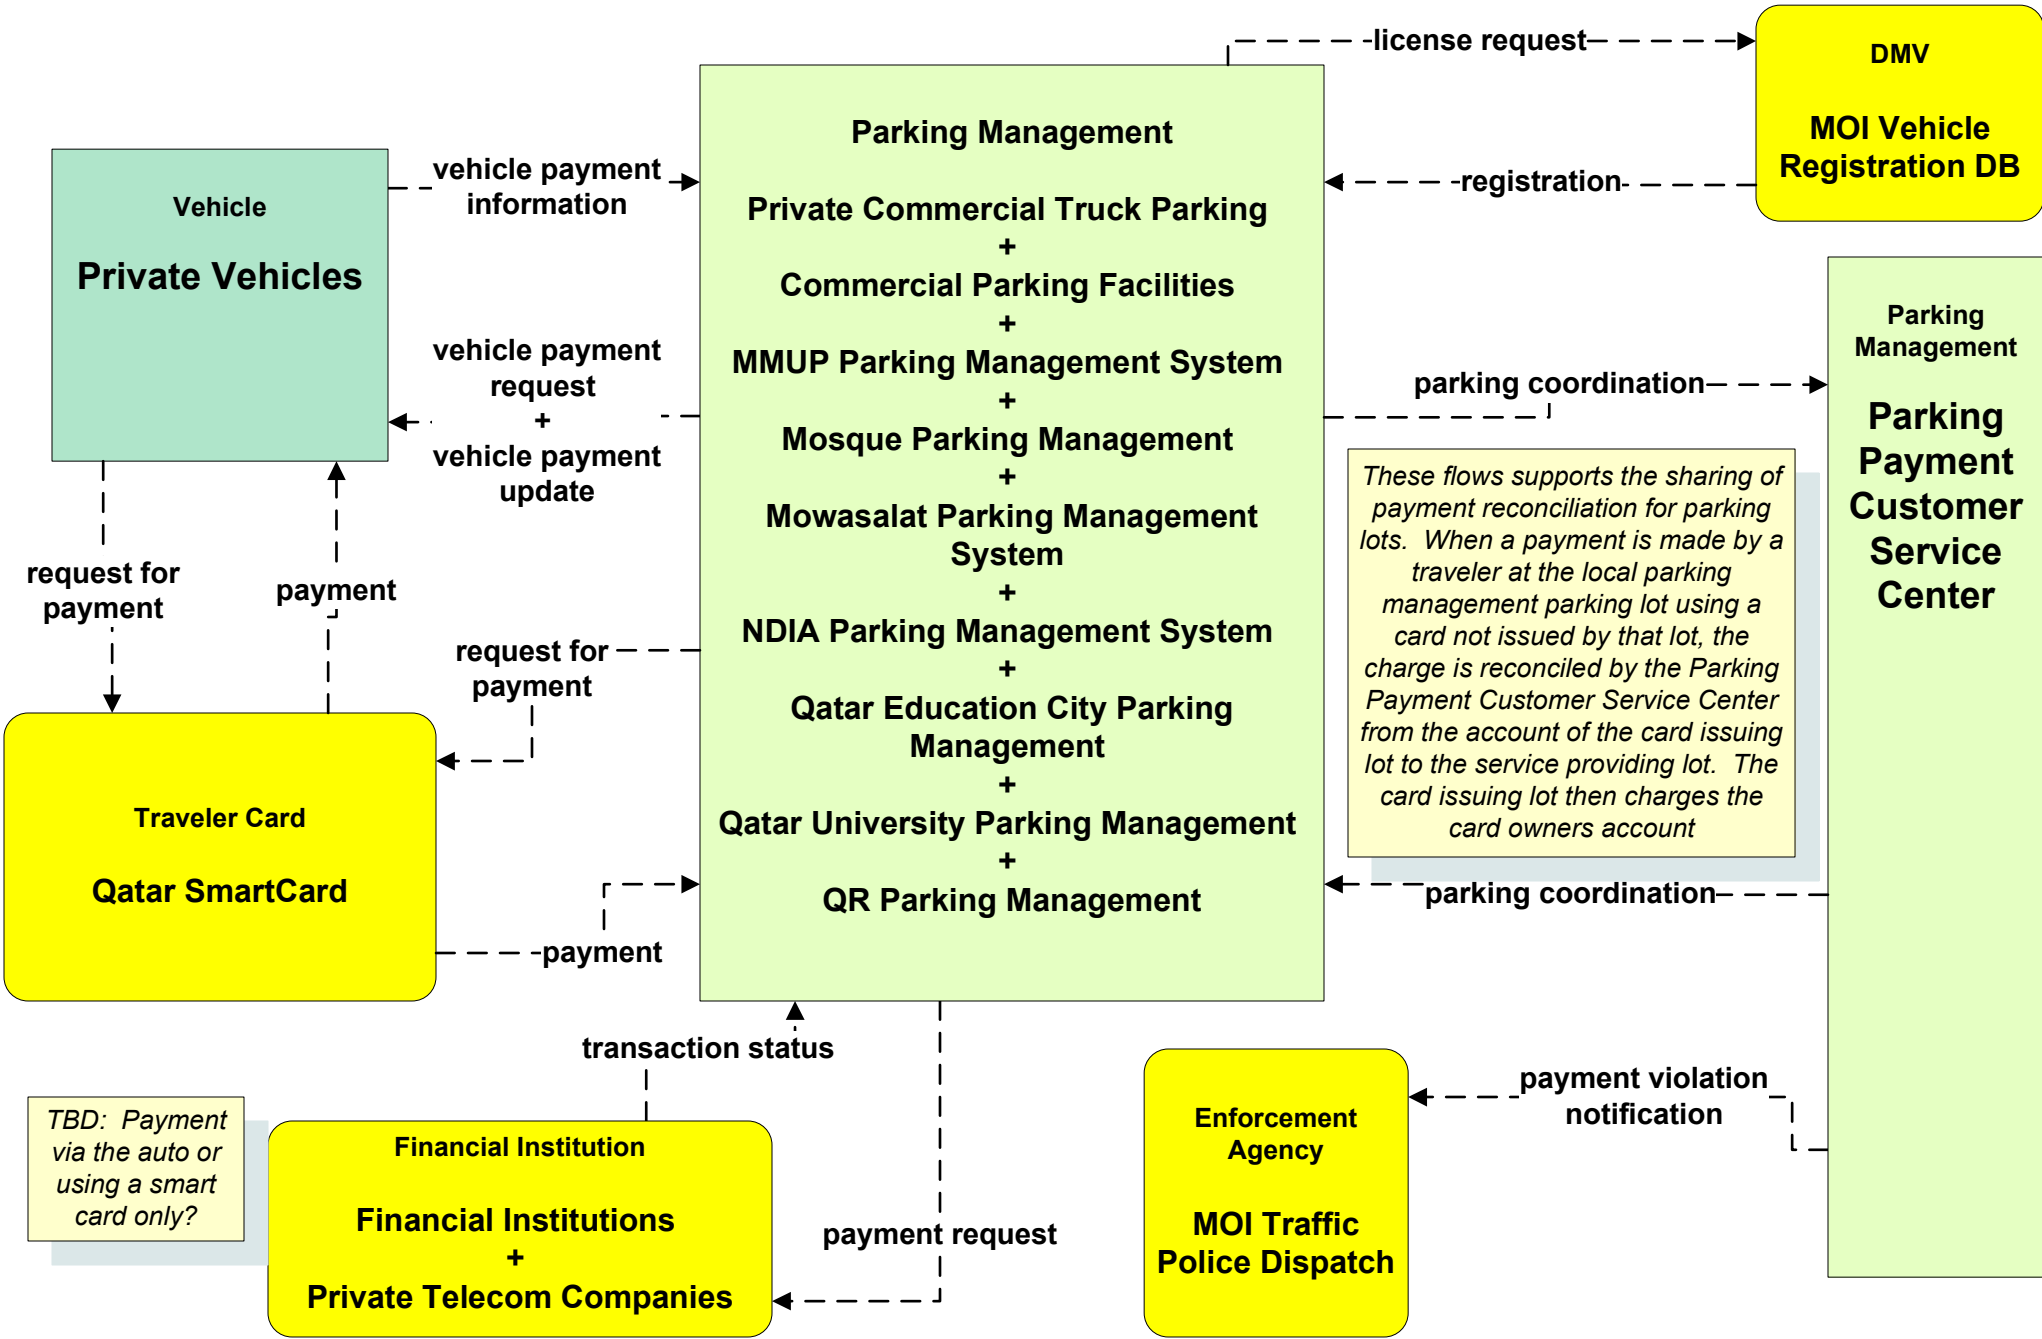

# ATIS09 – In Vehicle Signing

# ATIS10 - SHORT Range Communications Traveler Information

# ATMS16 - Parking Facility Management Ashghal

*TBD: Payment via the auto or using a smart card only?*

# ATMS24 - Dynamic Roadway Warning Overheight Detection and Alarms

**EM03 - Mayday Support  
MOI Emergency 999 Call Center**