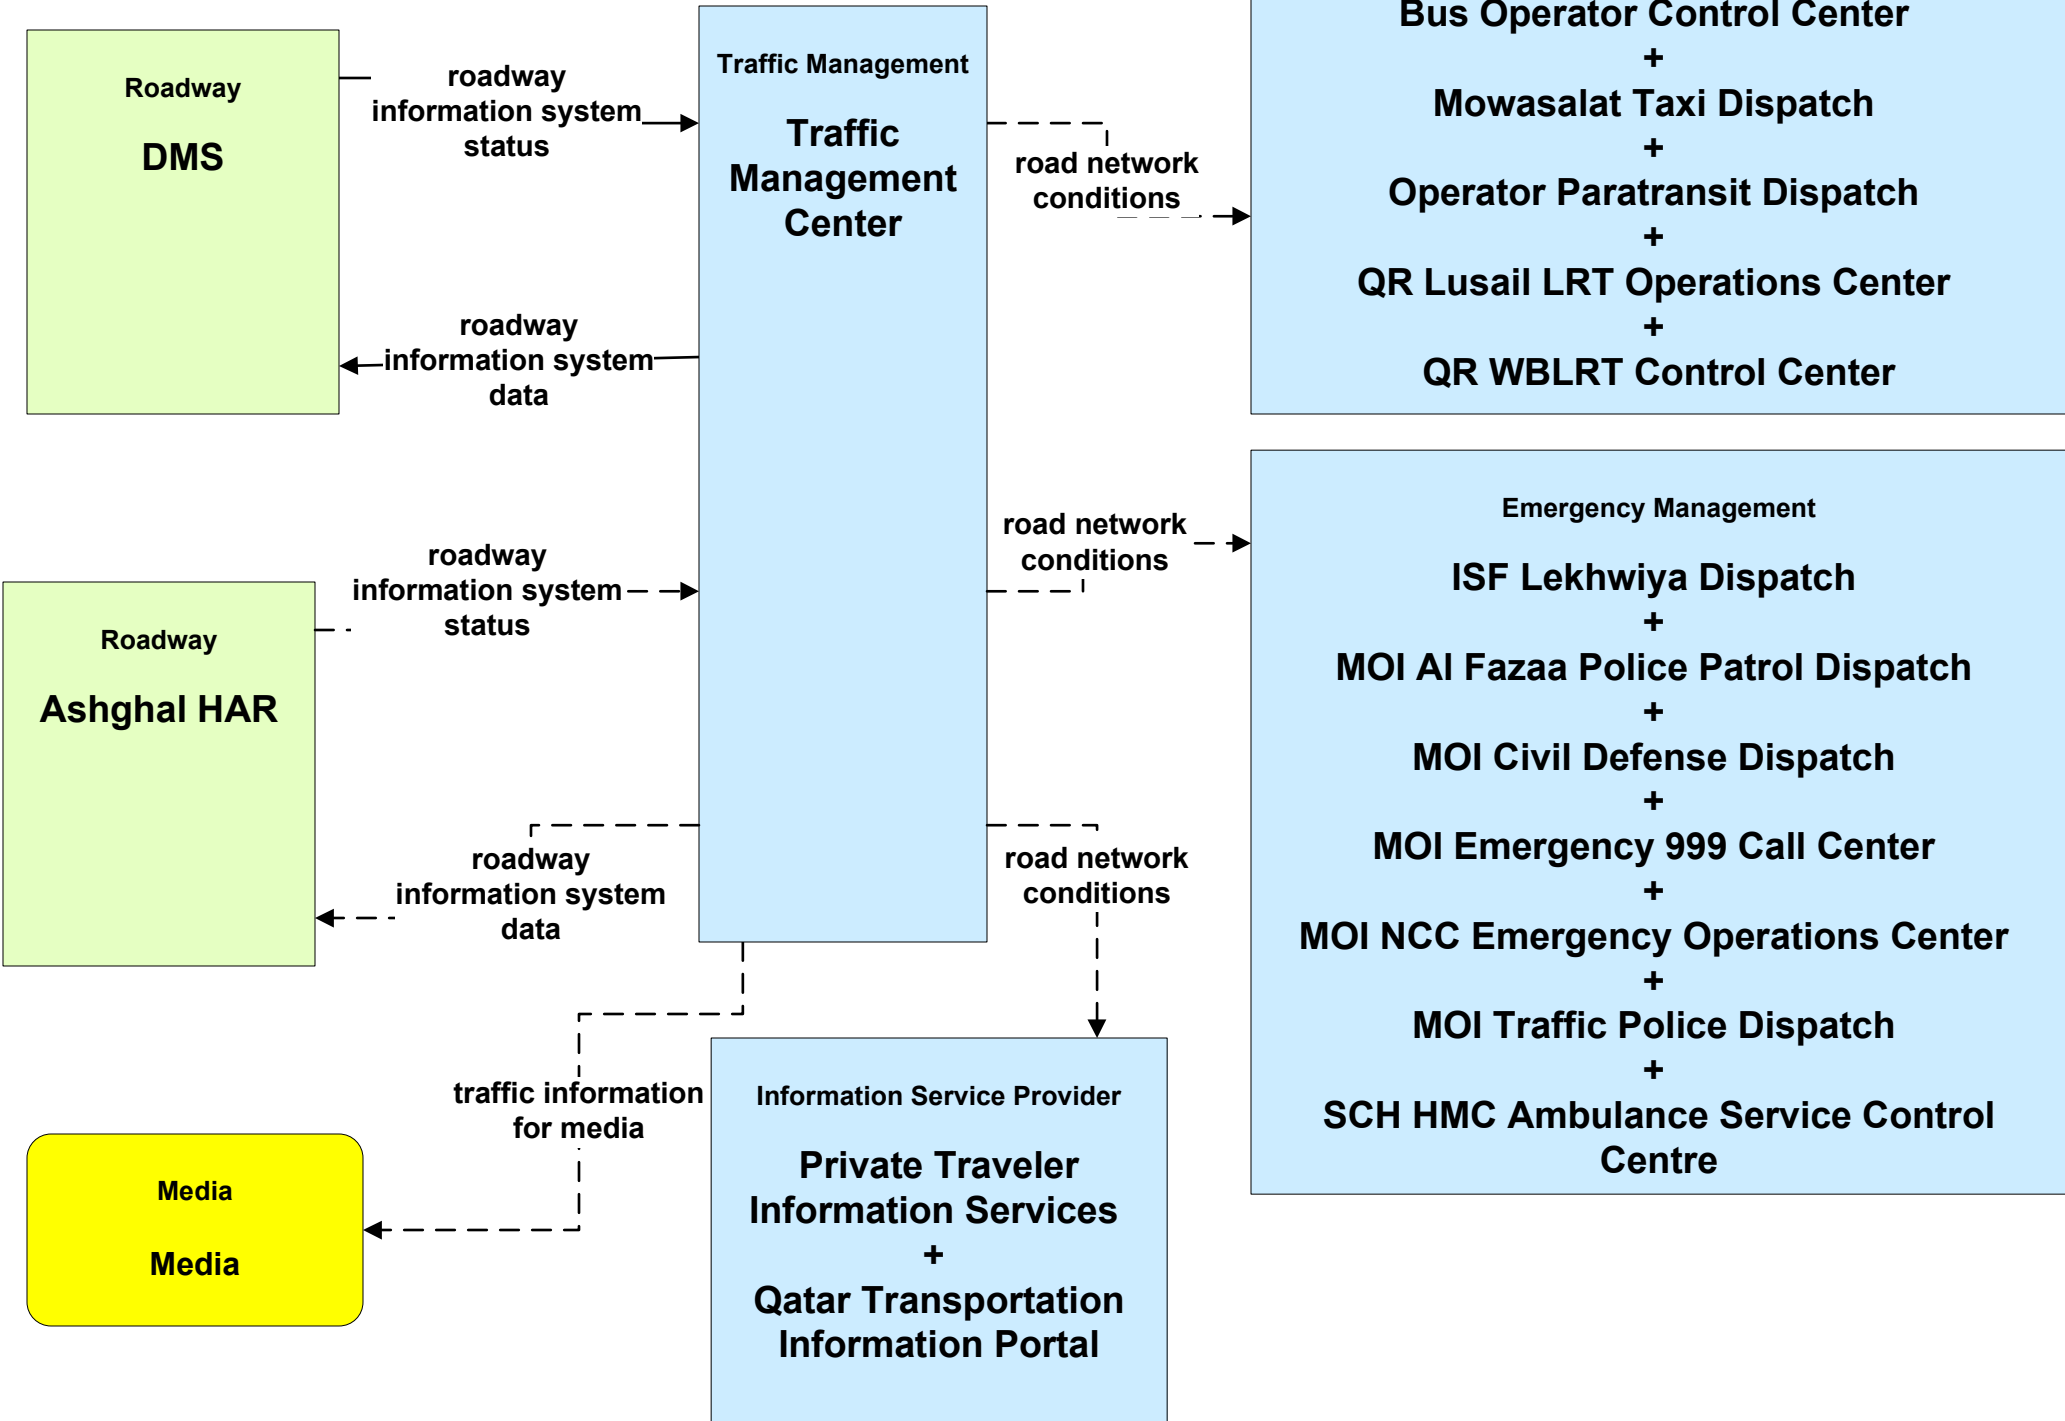

AD2 - ITS Data Warehouse Archive (Part 1 of 2)

ATMS06 - Traffic Information Dissemination

ATMS08 - Incident Management
TMC and Emergency Management Agencies and Event Promoters

EM06 - Wide Area Alerts

EM07 - Early Warning System

EM08 - Disaster Response

EM09 - Evacuation and Reentry Management

EM10 - Disaster Traveler Information