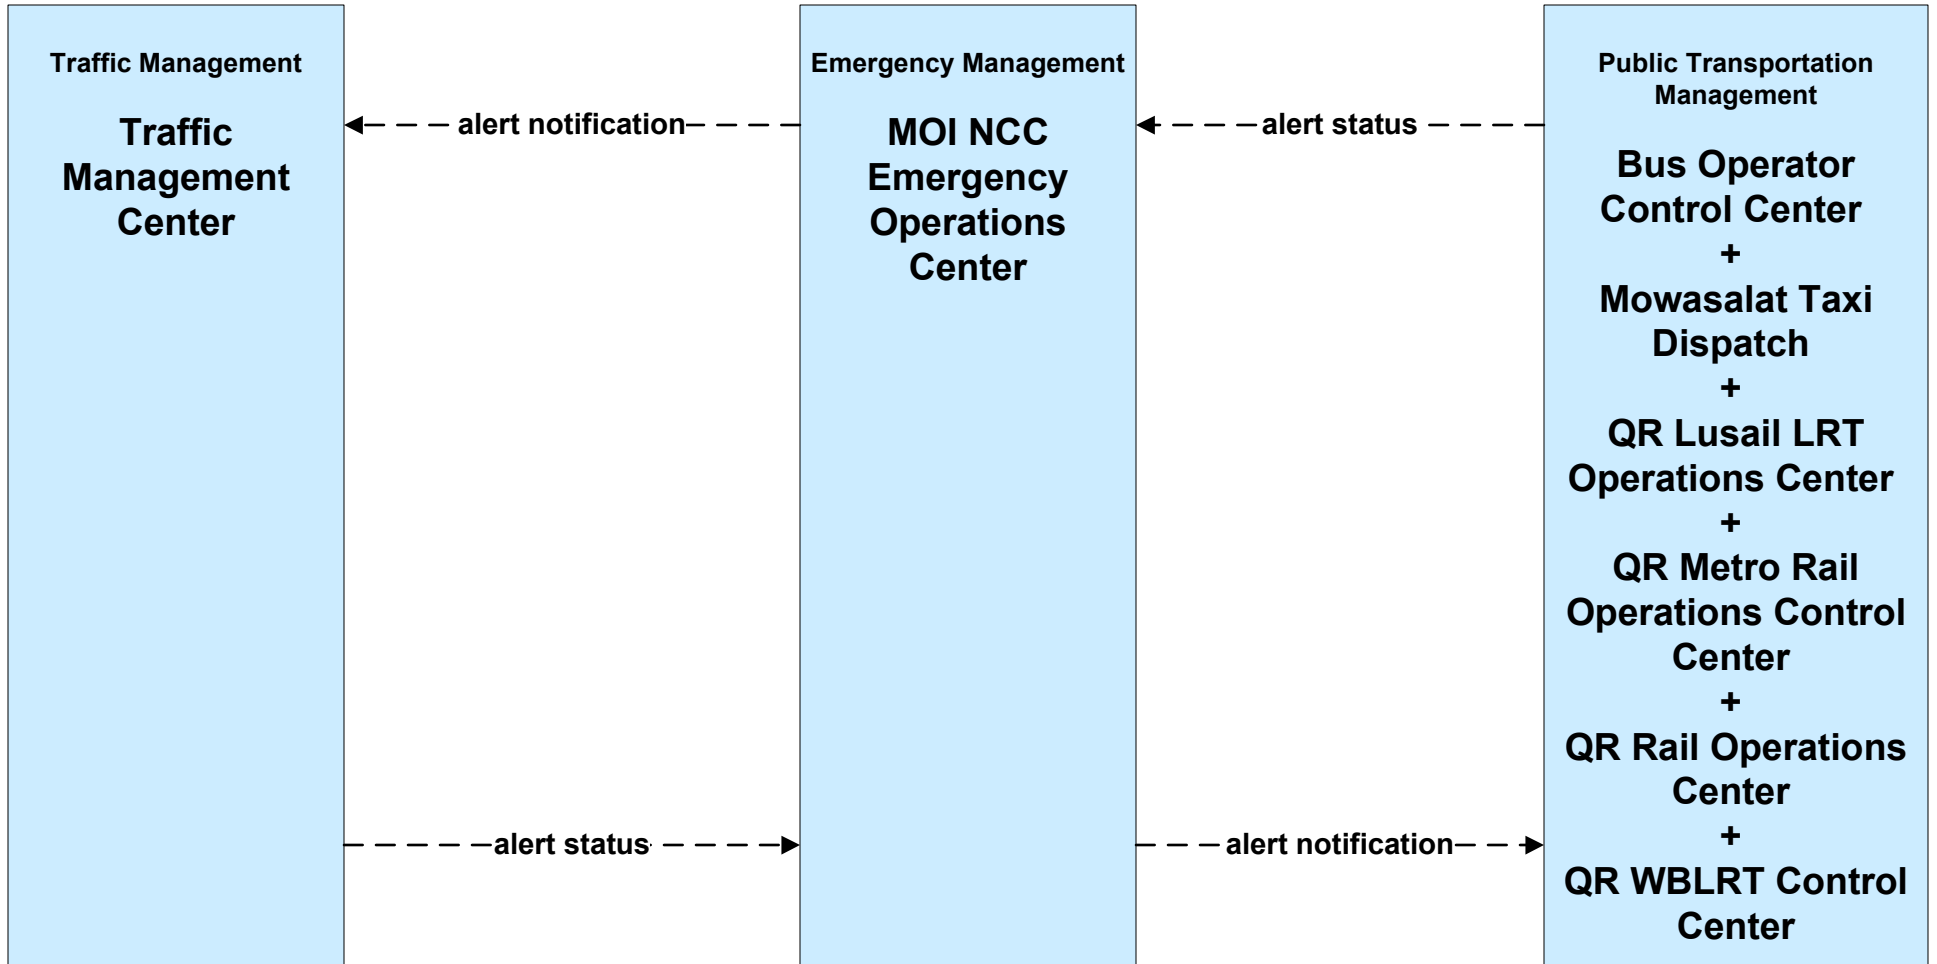

AD2 - ITS Data Warehouse Archive (Part 1 of 2)

ATMS06 - Traffic Information Dissemination

ATMS08 - Incident Management
TMC and Emergency Management Agencies and Event Promoters

EM06 - Wide Area Alerts

EM07 - Early Warning System

EM08 - Disaster Response

EM09 - Evacuation and Reentry Management

EM10 - Disaster Traveler Information