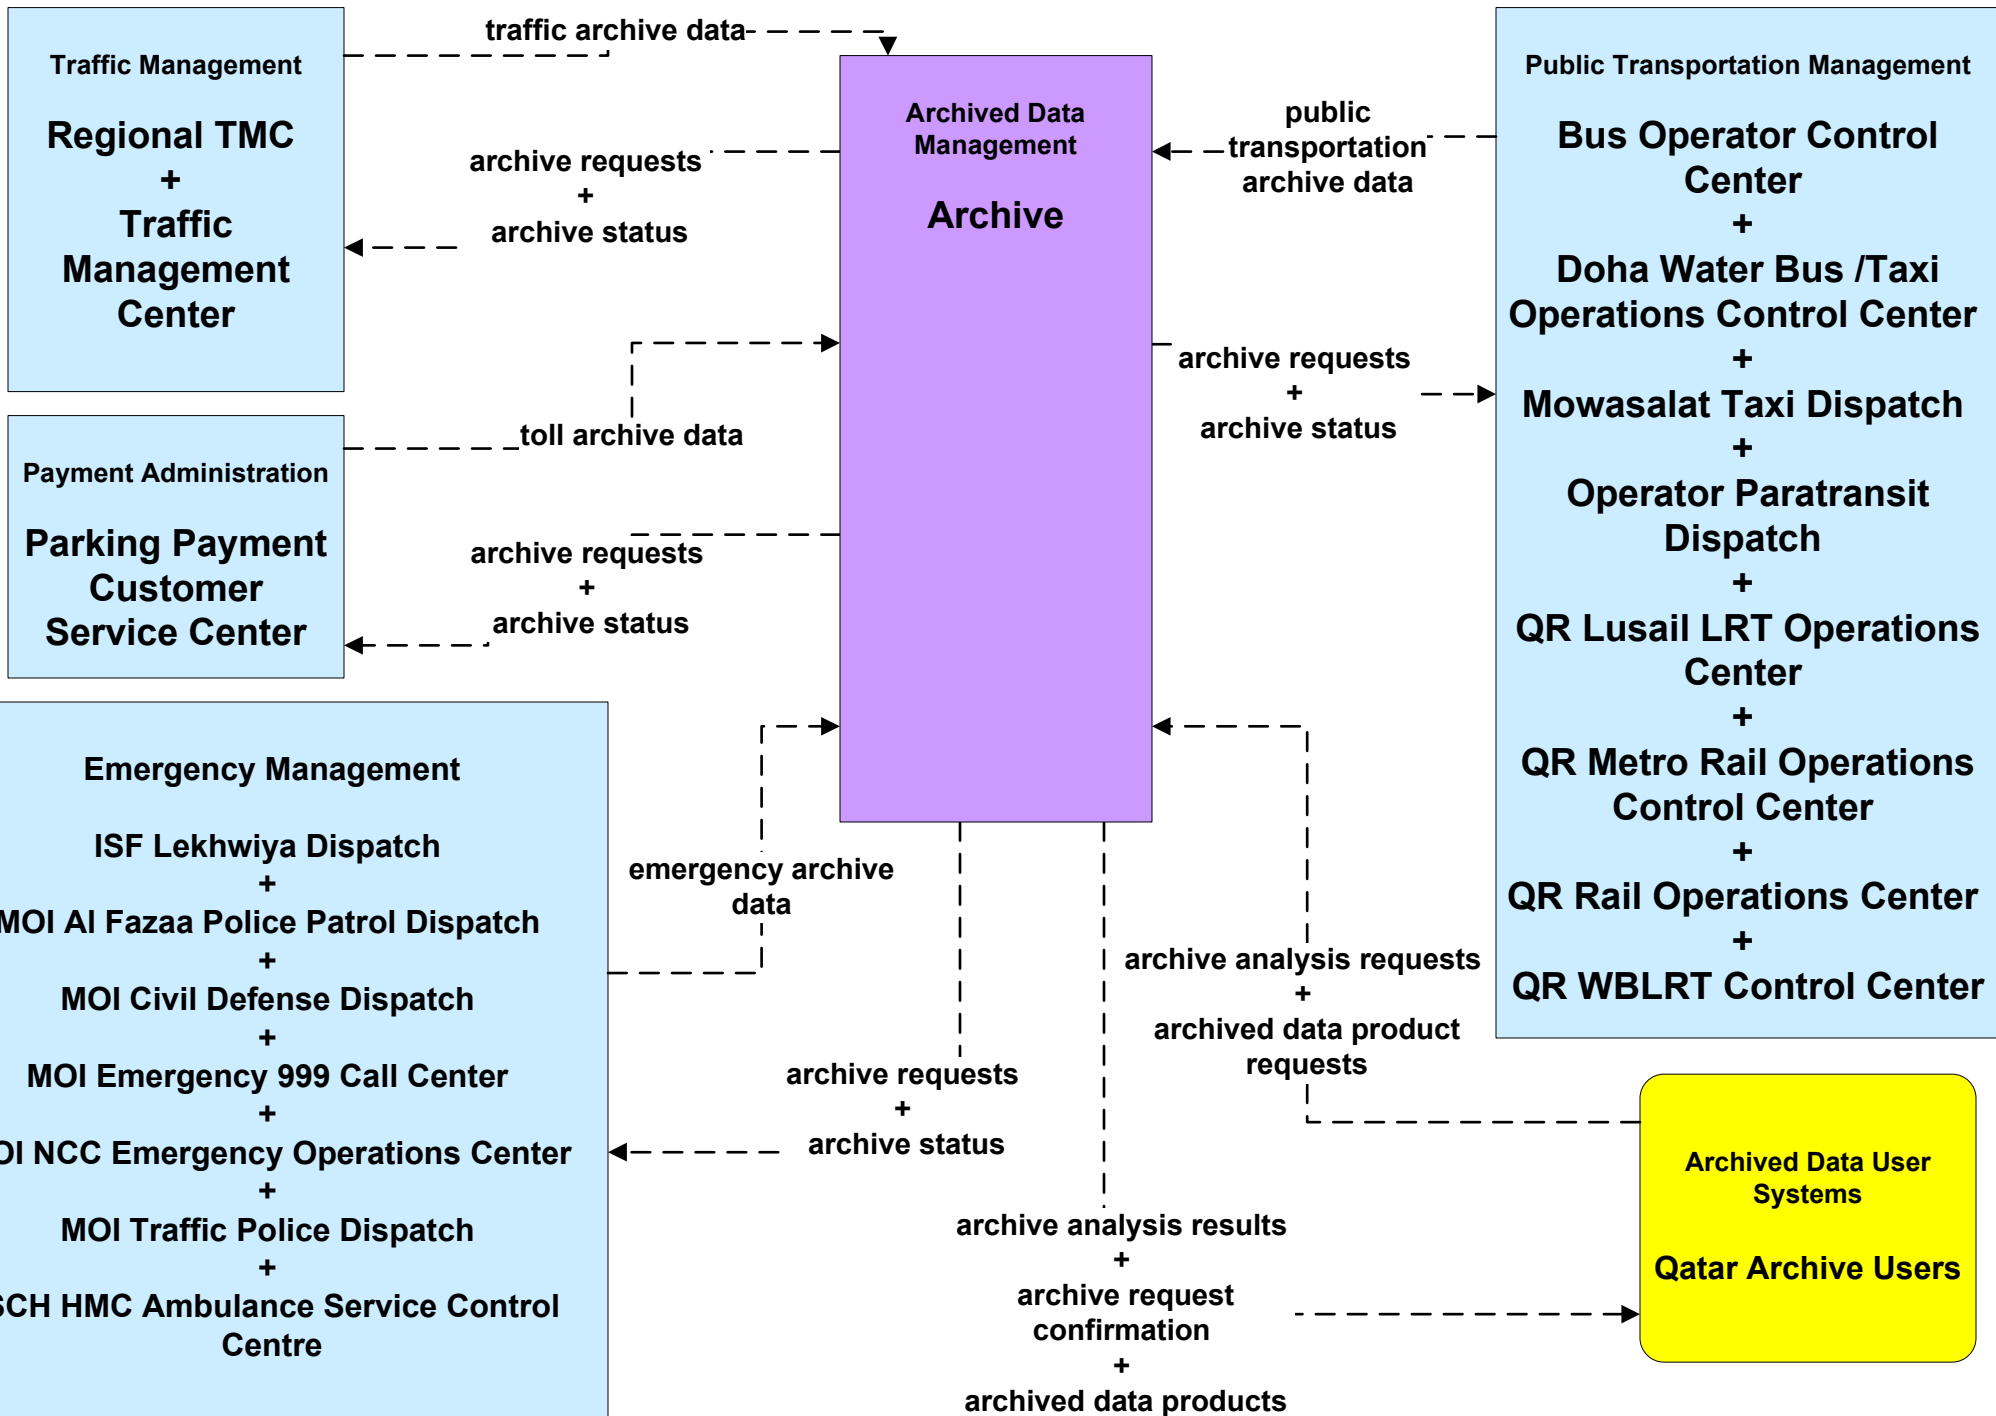

AD2 - ITS Data Warehouse Archive (Part 1 of 2)

ATMS06 - Traffic Information Dissemination

ATMS08 - Incident Management
TMC and Emergency Management Agencies and Event Promoters

EM01 - Emergency Response Coordination Emergency Call-Taking and Dispatch

**EM03 - Mayday Support
MOI Emergency 999 Call Center**

MC04 - Weather Information Processing and Distribution

MC08 - Work Zone Management