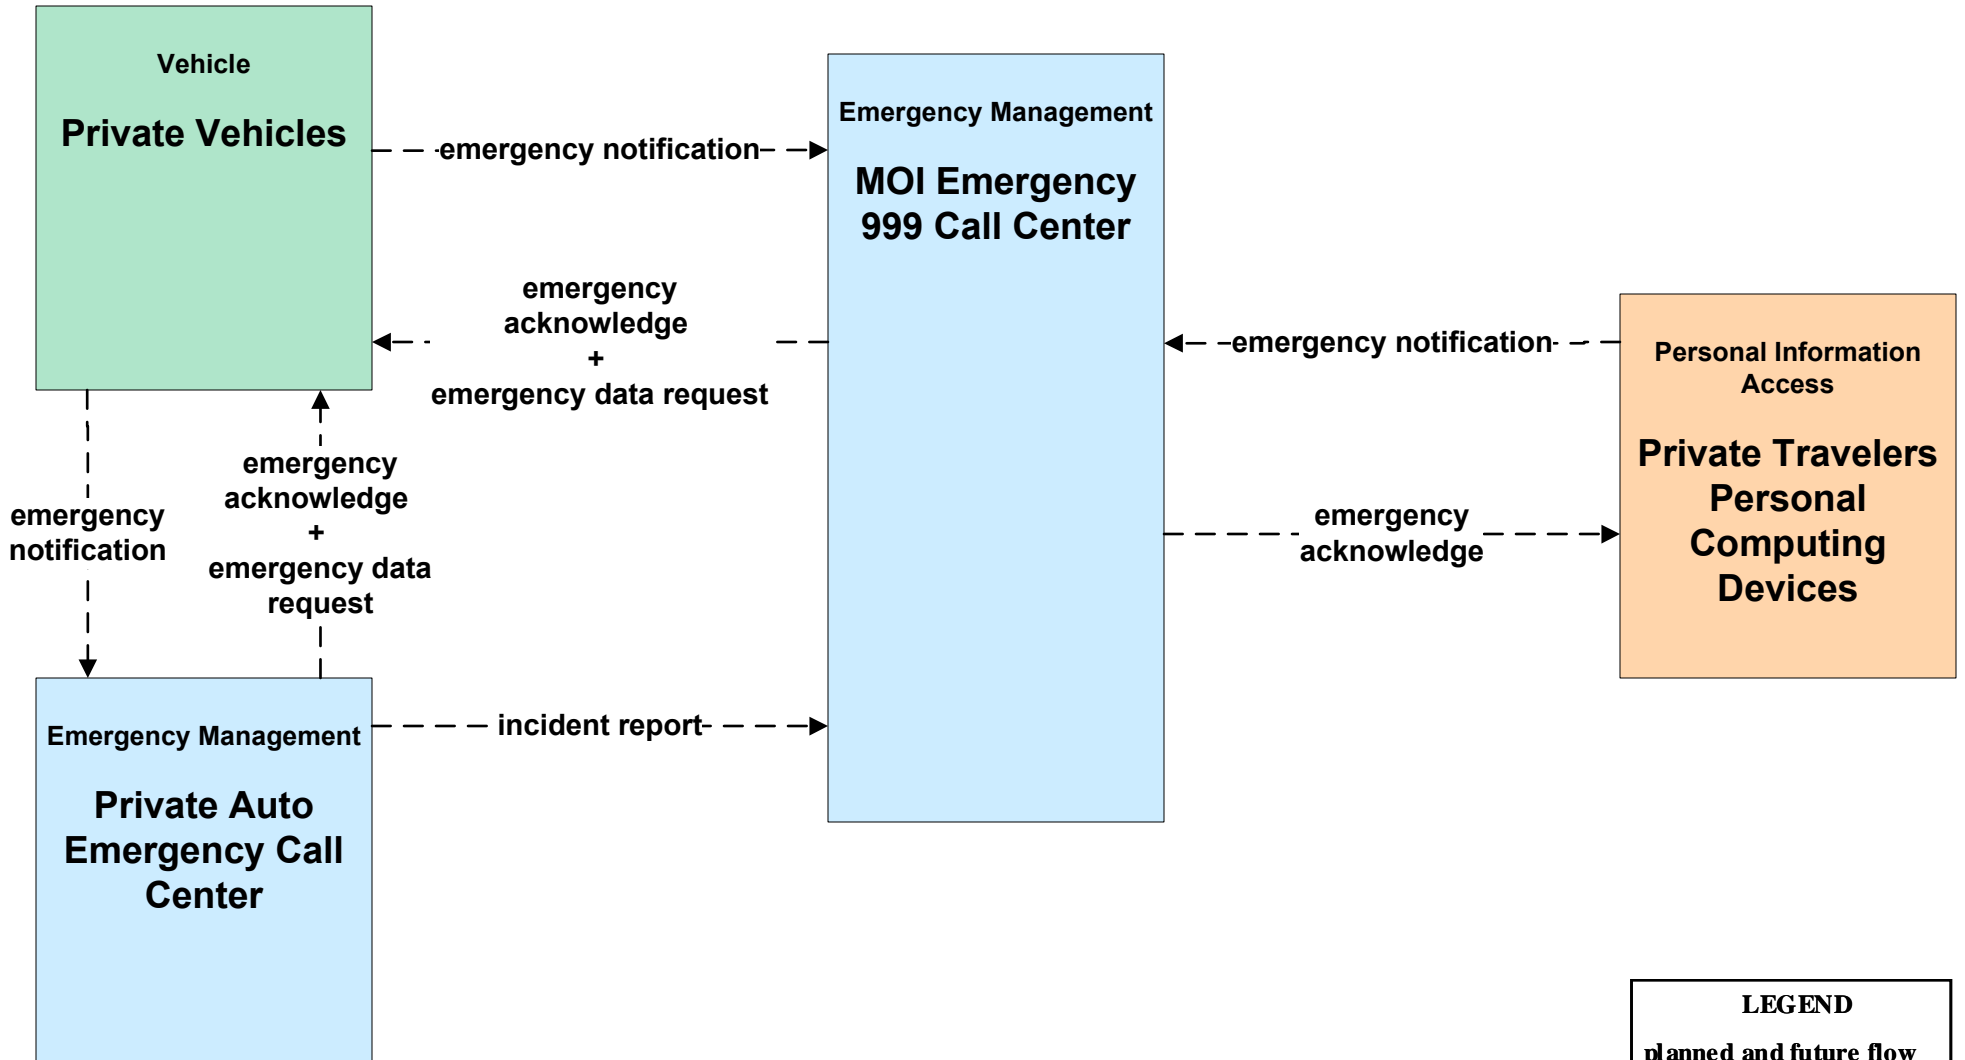

AD2 - ITS Data Warehouse Archive (Part 1 of 2)

ATMS06 - Traffic Information Dissemination

ATMS08 - Incident Management
TMC and Emergency Management Agencies and Event Promoters

EM01 - Emergency Response Coordination Emergency Call-Taking and Dispatch

**EM03 - Mayday Support
MOI Emergency 999 Call Center**

MC04 - Weather Information Processing and Distribution

MC08 - Work Zone Management