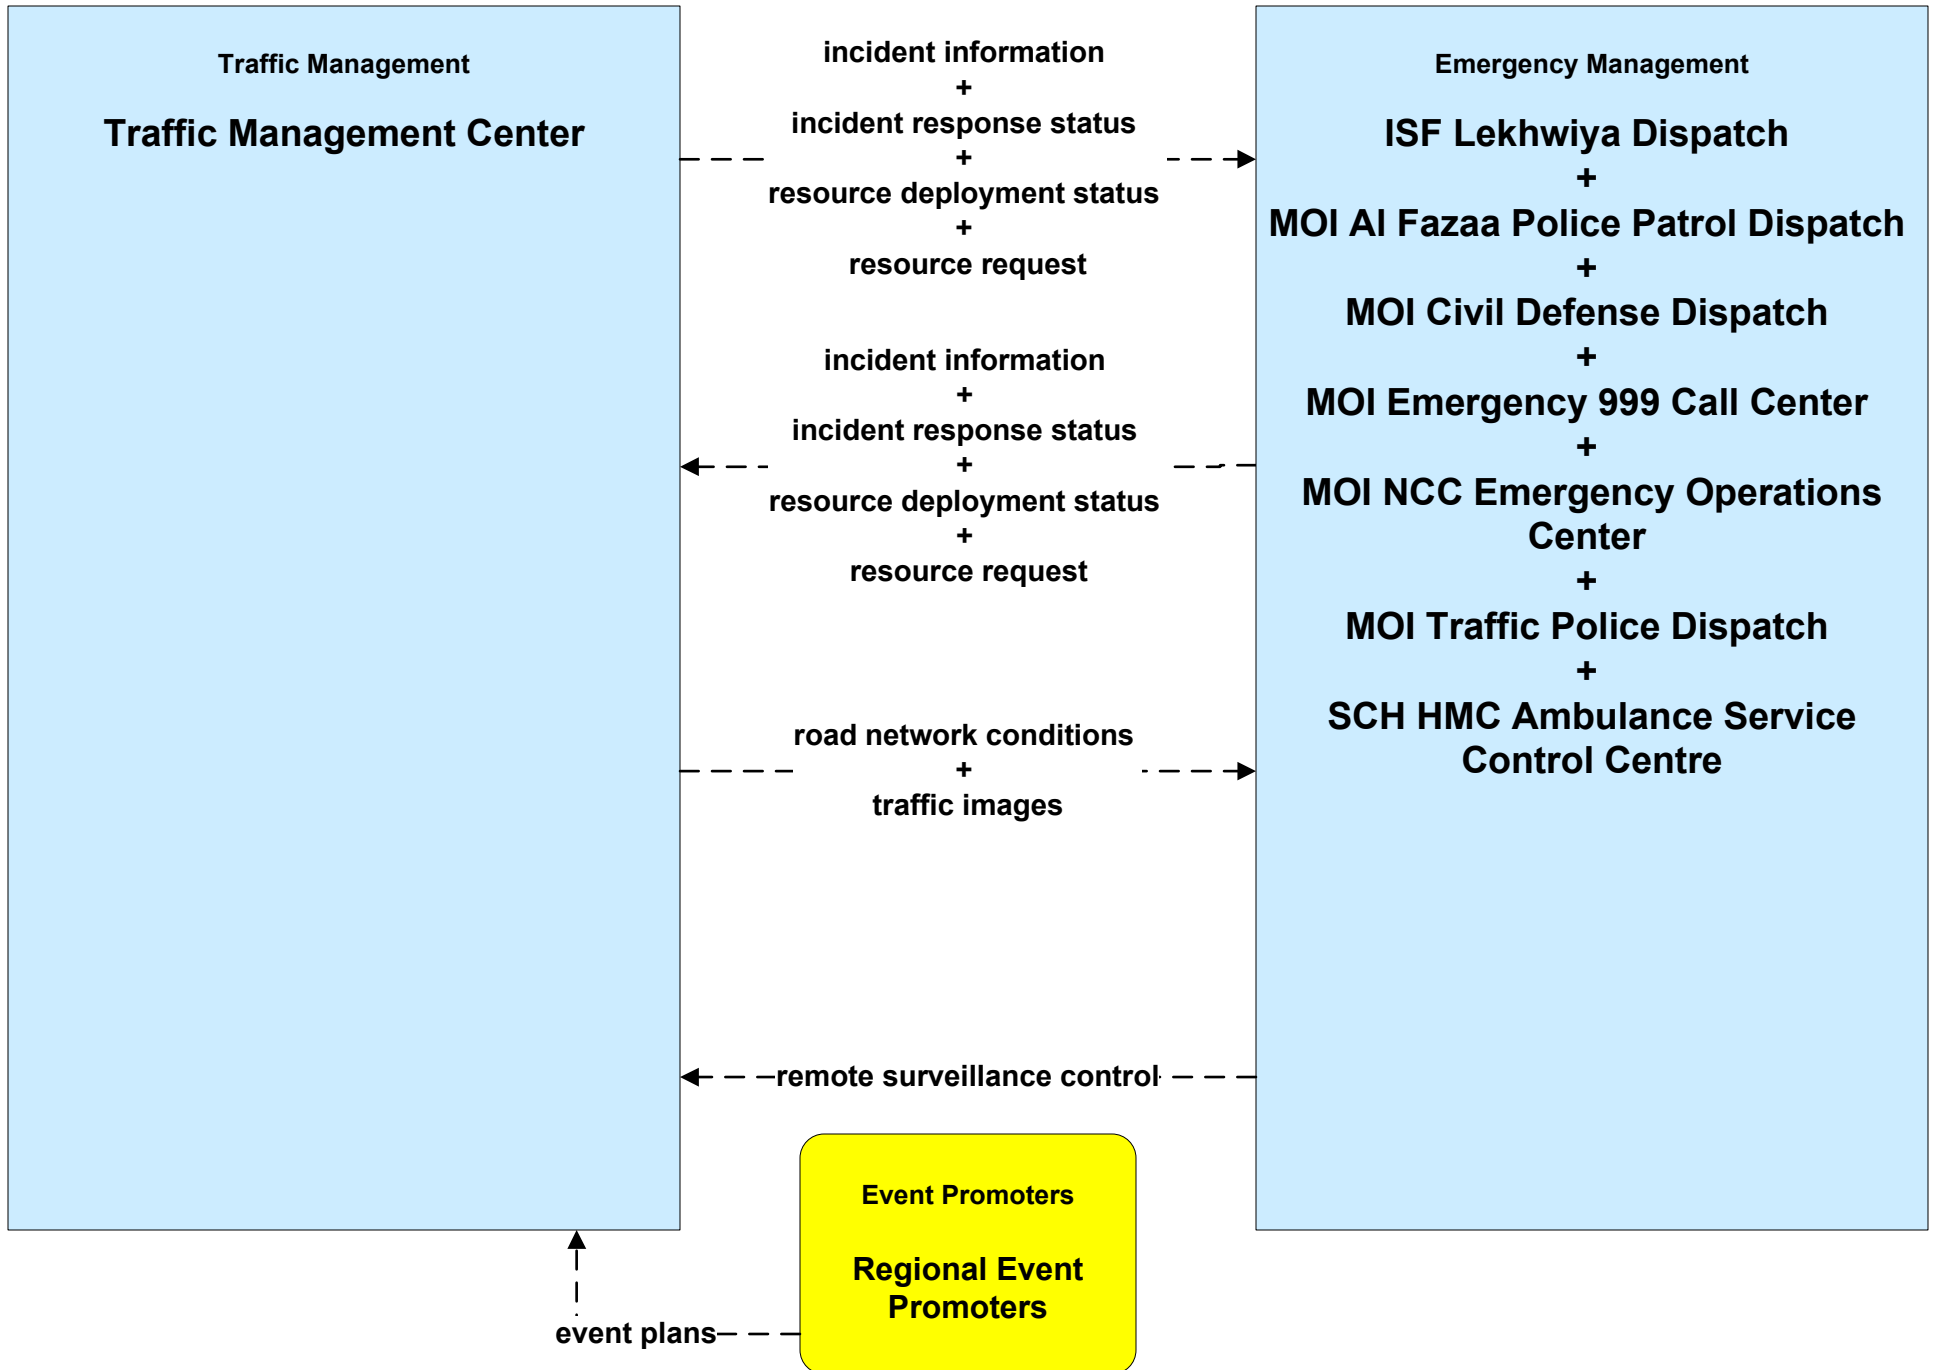

AD2 - ITS Data Warehouse Archive (Part 1 of 2)

ATMS06 - Traffic Information Dissemination

ATMS08 - Incident Management
TMC and Emergency Management Agencies and Event Promoters

EM01 - Emergency Response Coordination Emergency Call-Taking and Dispatch

**EM03 - Mayday Support
MOI Emergency 999 Call Center**

MC04 - Weather Information Processing and Distribution

MC08 - Work Zone Management