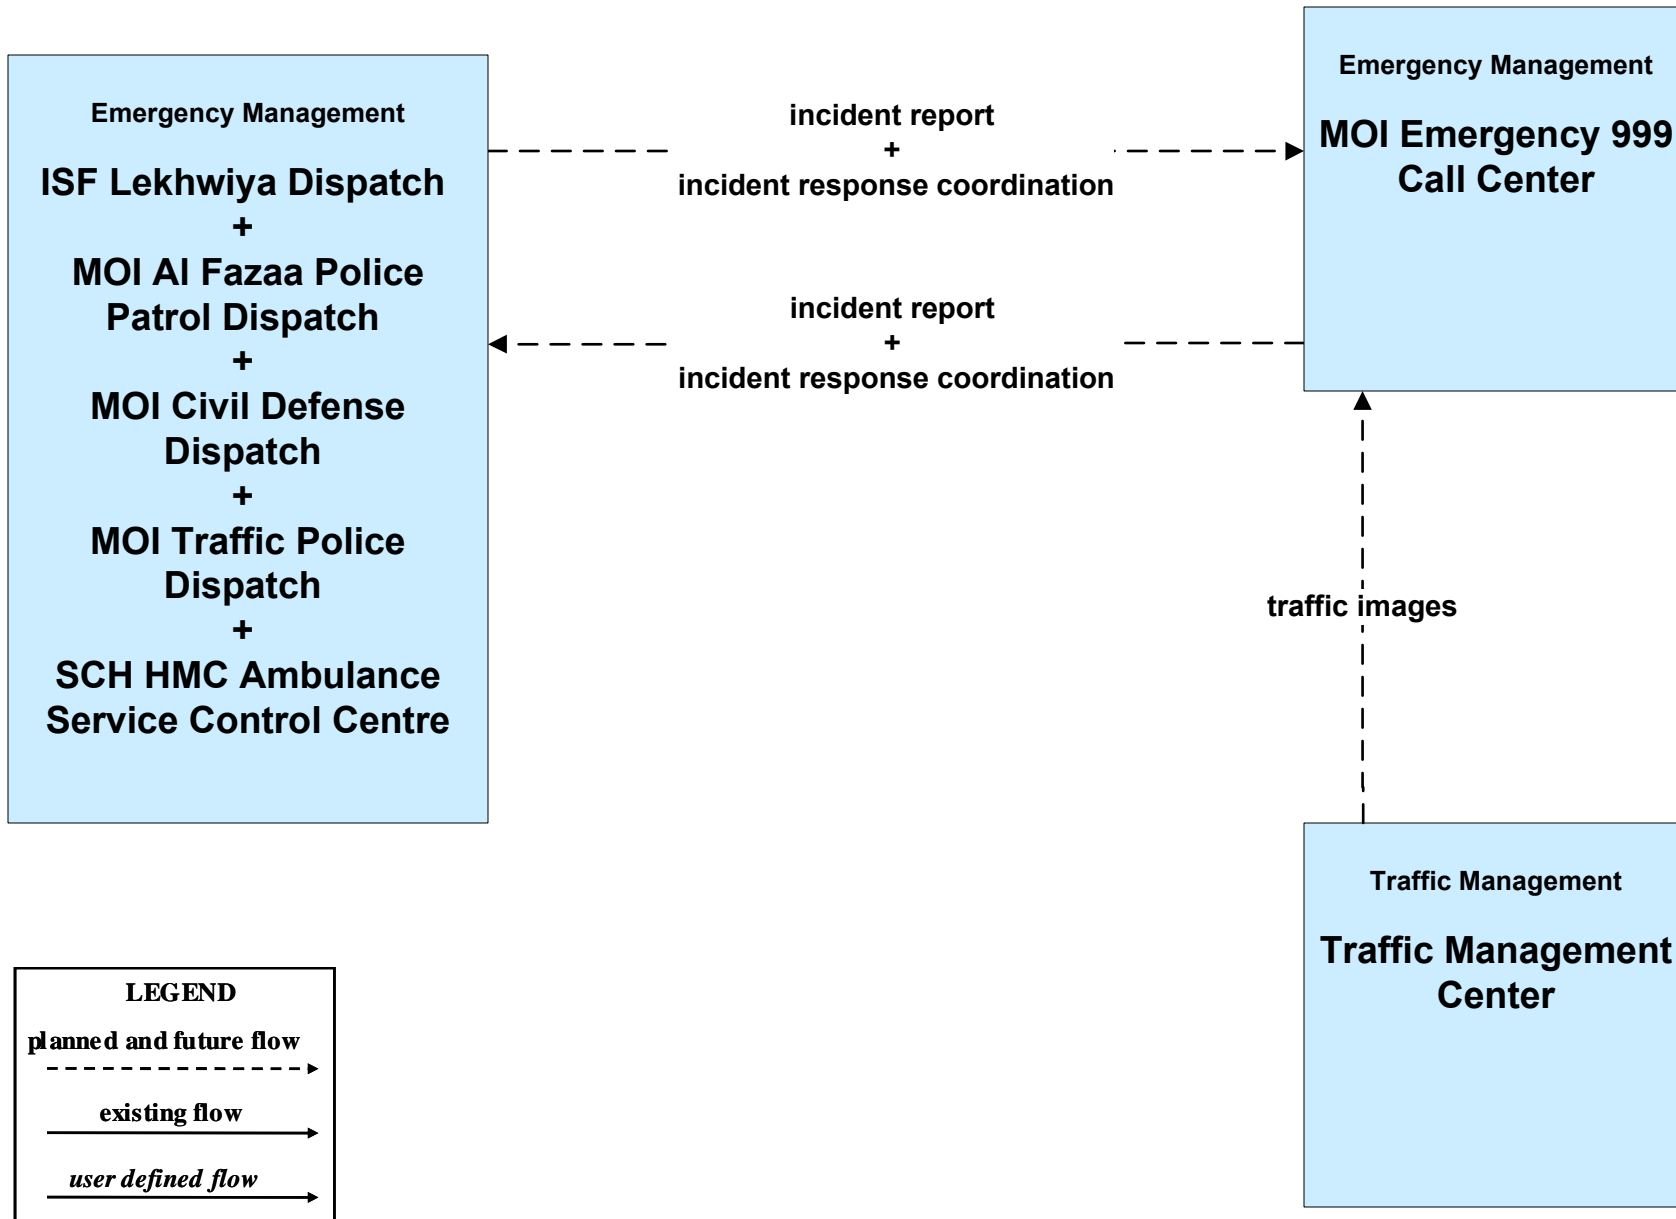

AD2 - ITS Data Warehouse Archive (Part 1 of 2)

ATMS06 - Traffic Information Dissemination

ATMS08 - Incident Management
TMC and Emergency Management Agencies and Event Promoters

EM01 - Emergency Response Coordination Emergency Call-Taking and Dispatch

**EM03 - Mayday Support
MOI Emergency 999 Call Center**

MC04 - Weather Information Processing and Distribution

MC08 - Work Zone Management