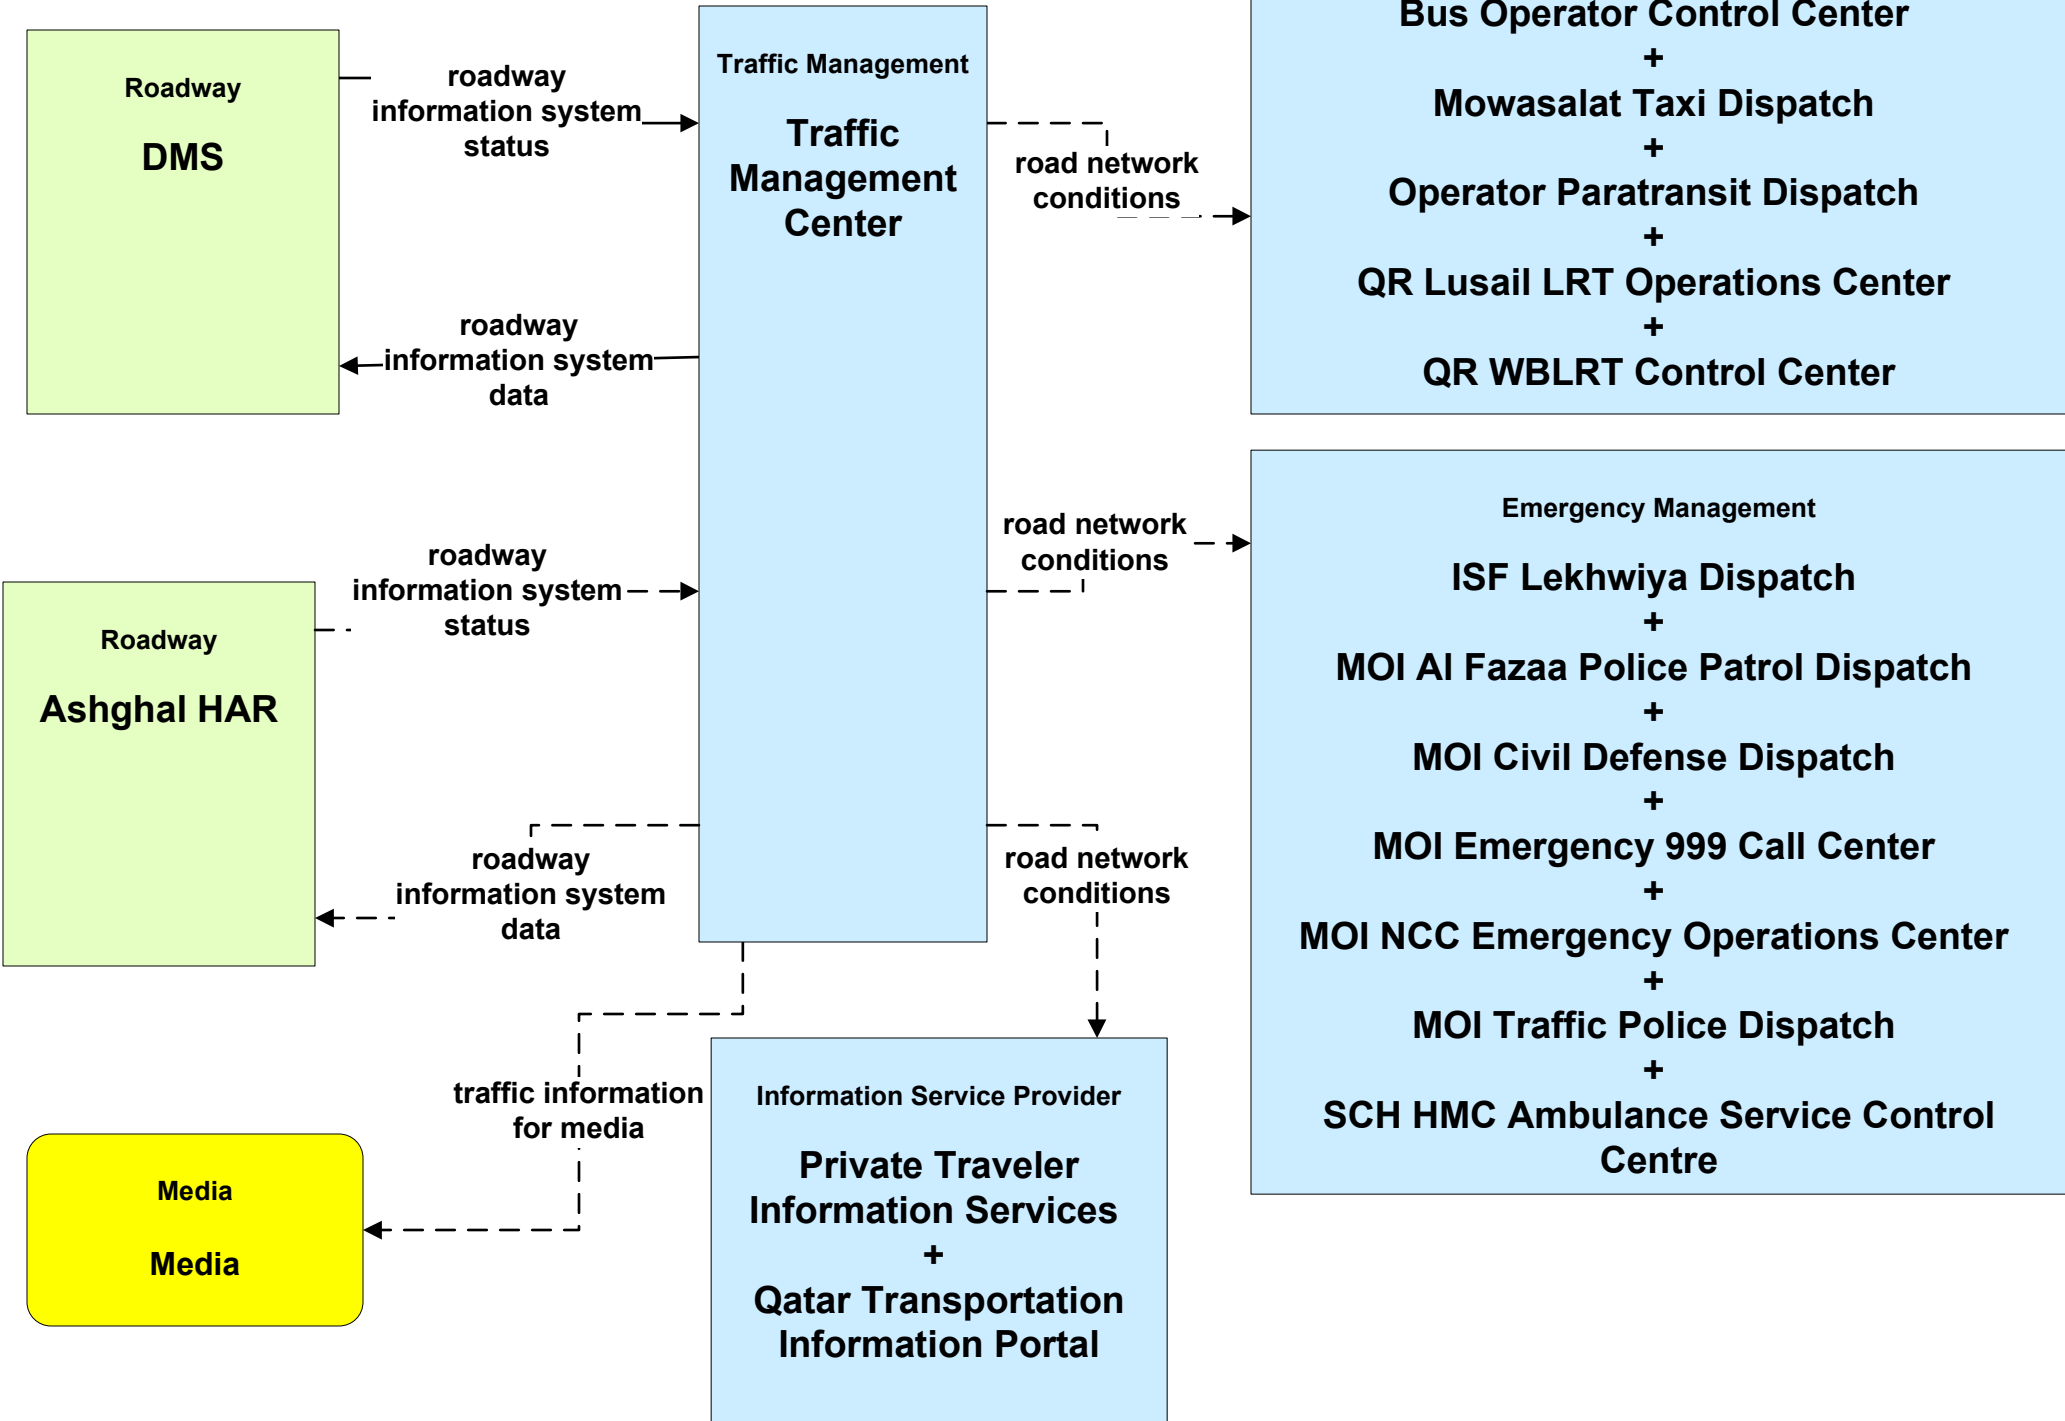

AD2 - ITS Data Warehouse Archive (Part 1 of 2)

ATMS06 - Traffic Information Dissemination

ATMS08 - Incident Management
TMC and Emergency Management Agencies and Event Promoters

EM01 - Emergency Response Coordination Emergency Call-Taking and Dispatch

**EM03 - Mayday Support
MOI Emergency 999 Call Center**

MC04 - Weather Information Processing and Distribution

MC08 - Work Zone Management