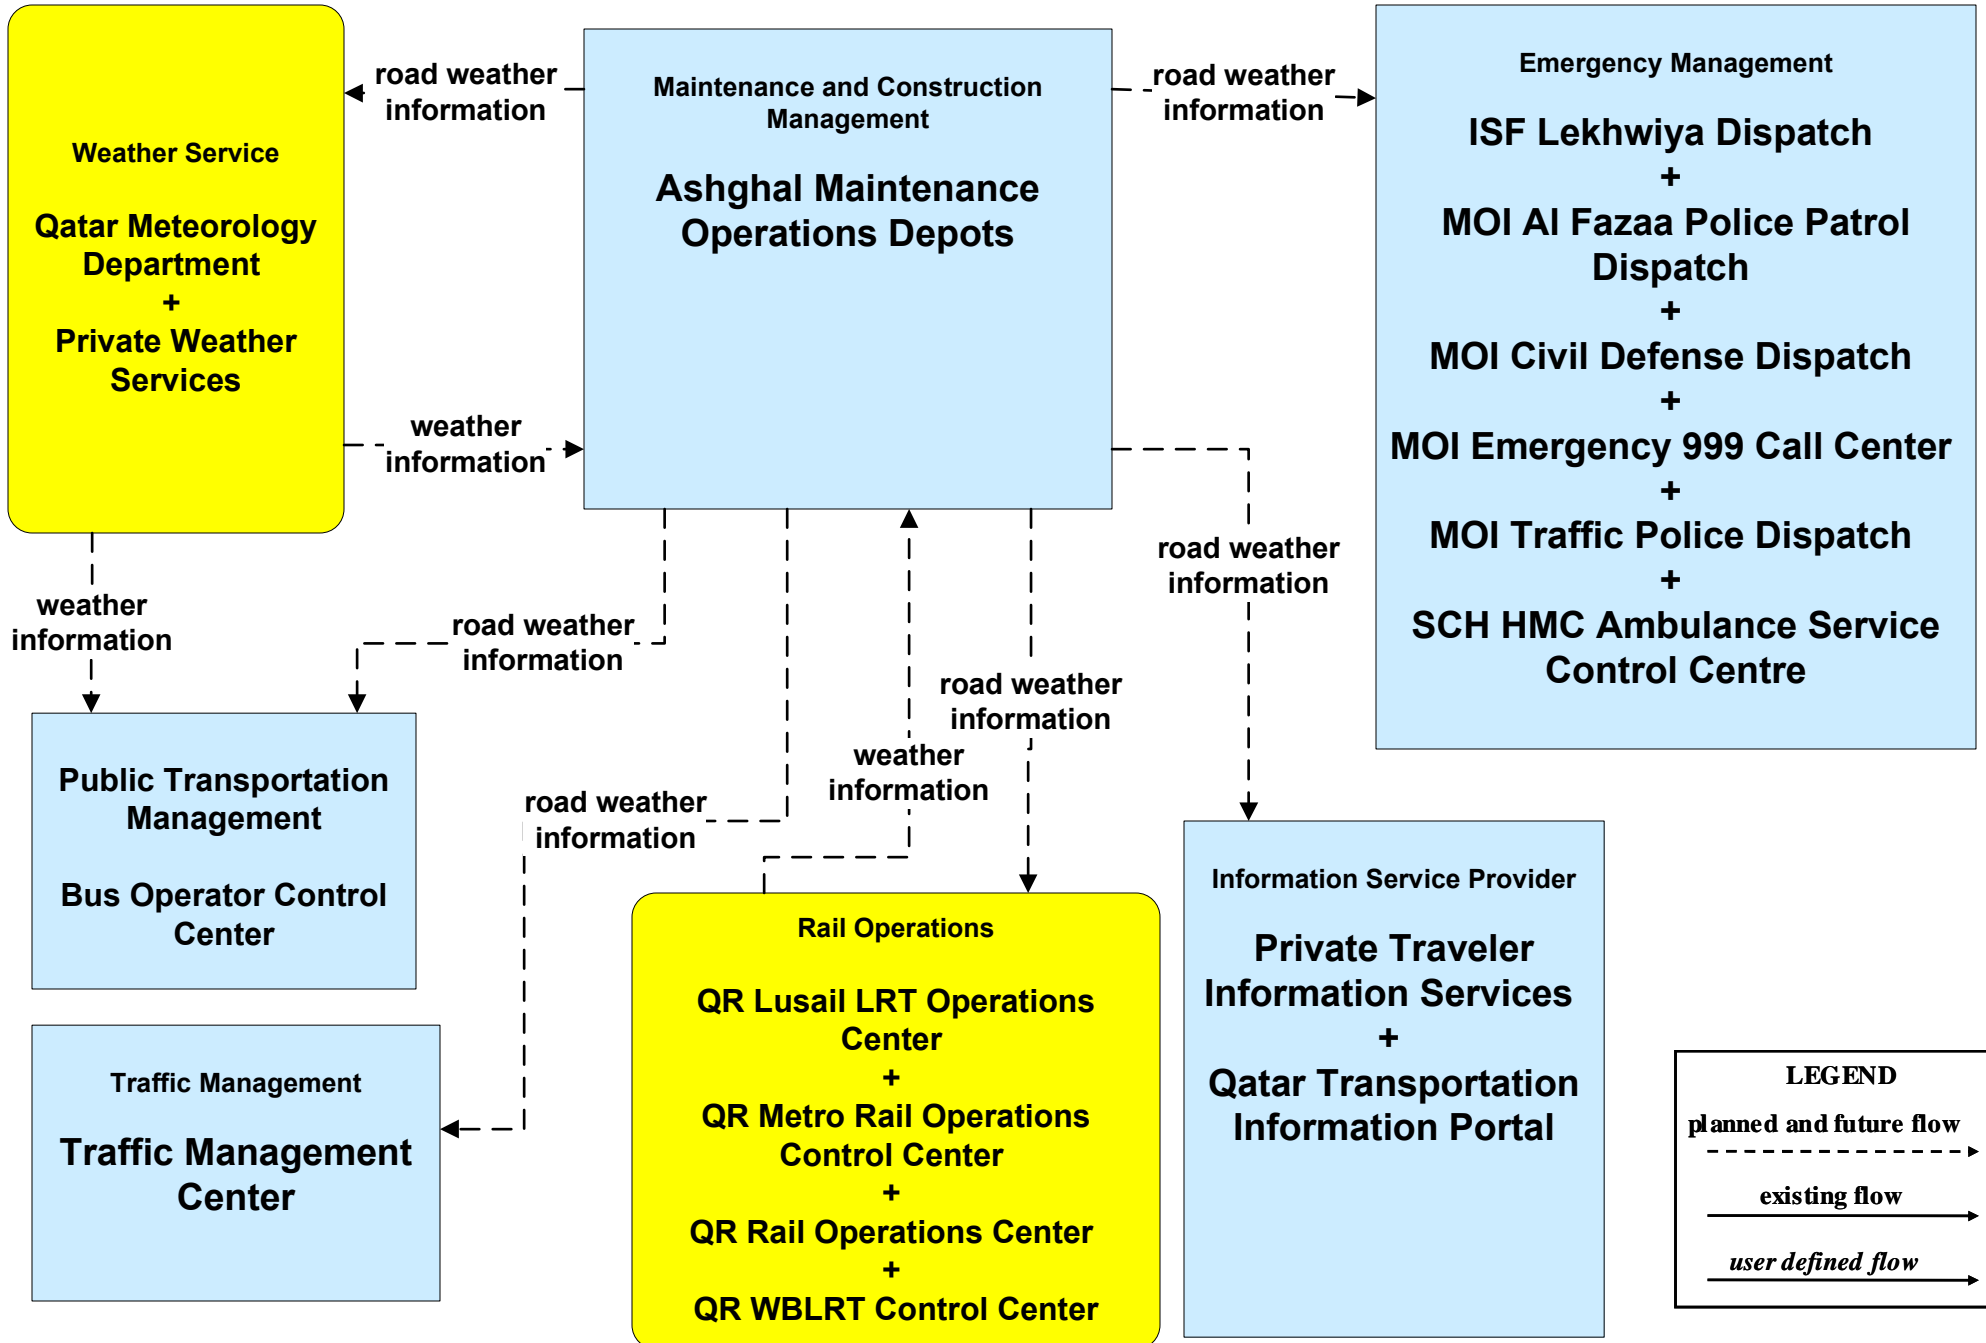

AD2 - ITS Data Warehouse Archive (Part 1 of 2)

ATMS06 - Traffic Information Dissemination

ATMS08 - Incident Management
TMC and Emergency Management Agencies and Event Promoters

EM01 - Emergency Response Coordination Emergency Call-Taking and Dispatch

**EM03 - Mayday Support
MOI Emergency 999 Call Center**

MC04 - Weather Information Processing and Distribution

MC08 - Work Zone Management