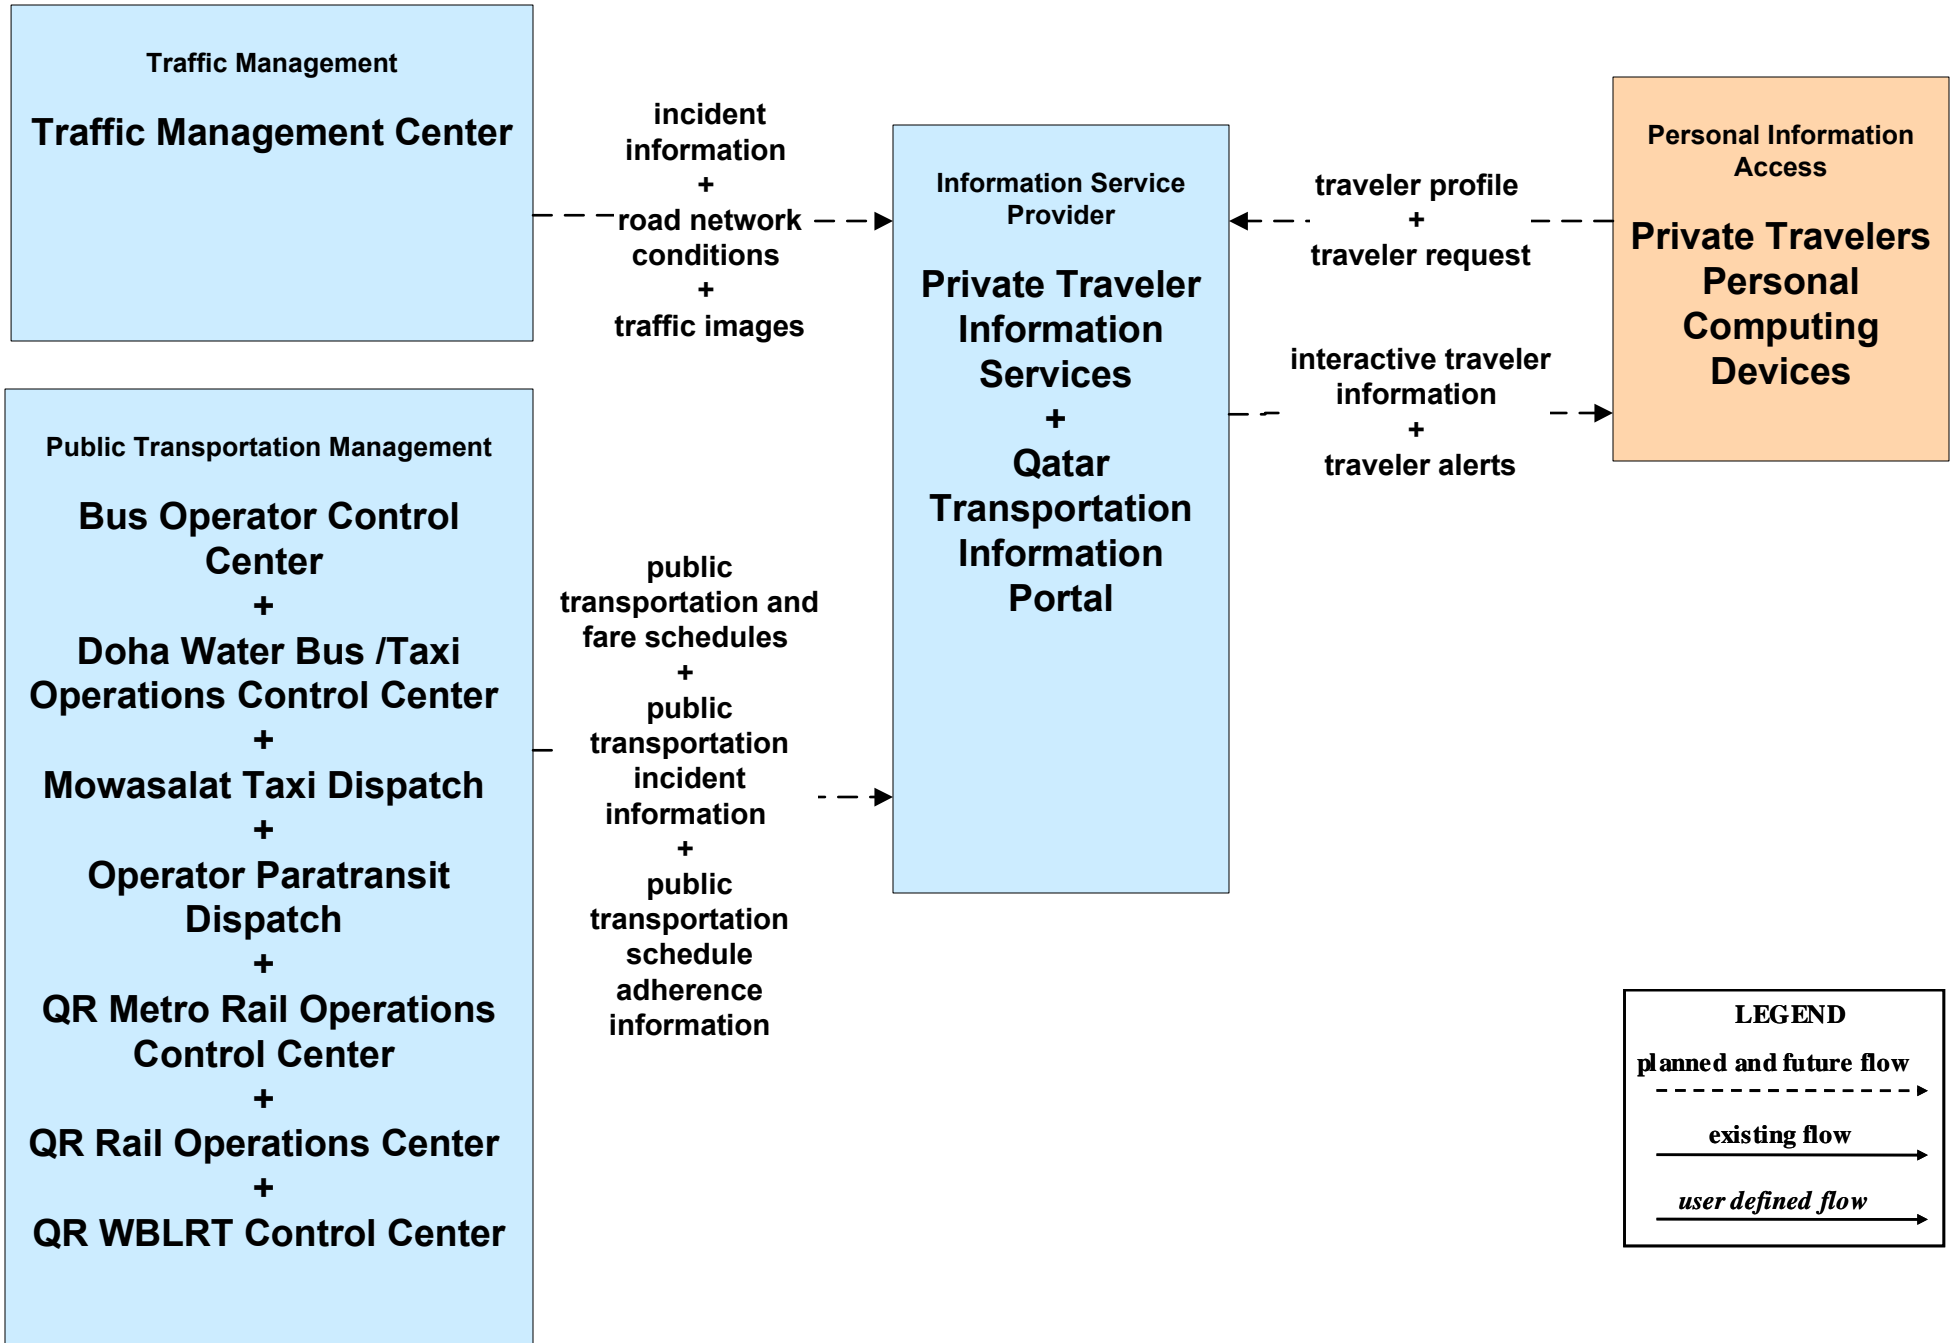

State of Qatar ITS Architecture

Customized Service Package Diagrams

Advanced Traveler Information Systems (ATIS)

ATIS01 - Broadcast Traveler Information Doha Metro

**ATIS01 - Broadcast Traveler Information
West Bay Light Rail Public Transportation**

**ATIS01 - Broadcast Traveler Information
Qatar Railways**

ATIS01 - Broadcast Traveler Information Mowasalat

**ATIS01 - Broadcast Traveler Information
Doha Bay Water Taxi and Bus**

**ATIS01 - Broadcast Traveler Information
Lusail LRT**

ATIS02 - Interactive Traveler Information

ATIS09 – In Vehicle Signing

ATIS10 - SHORT Range Communications Traveler Information