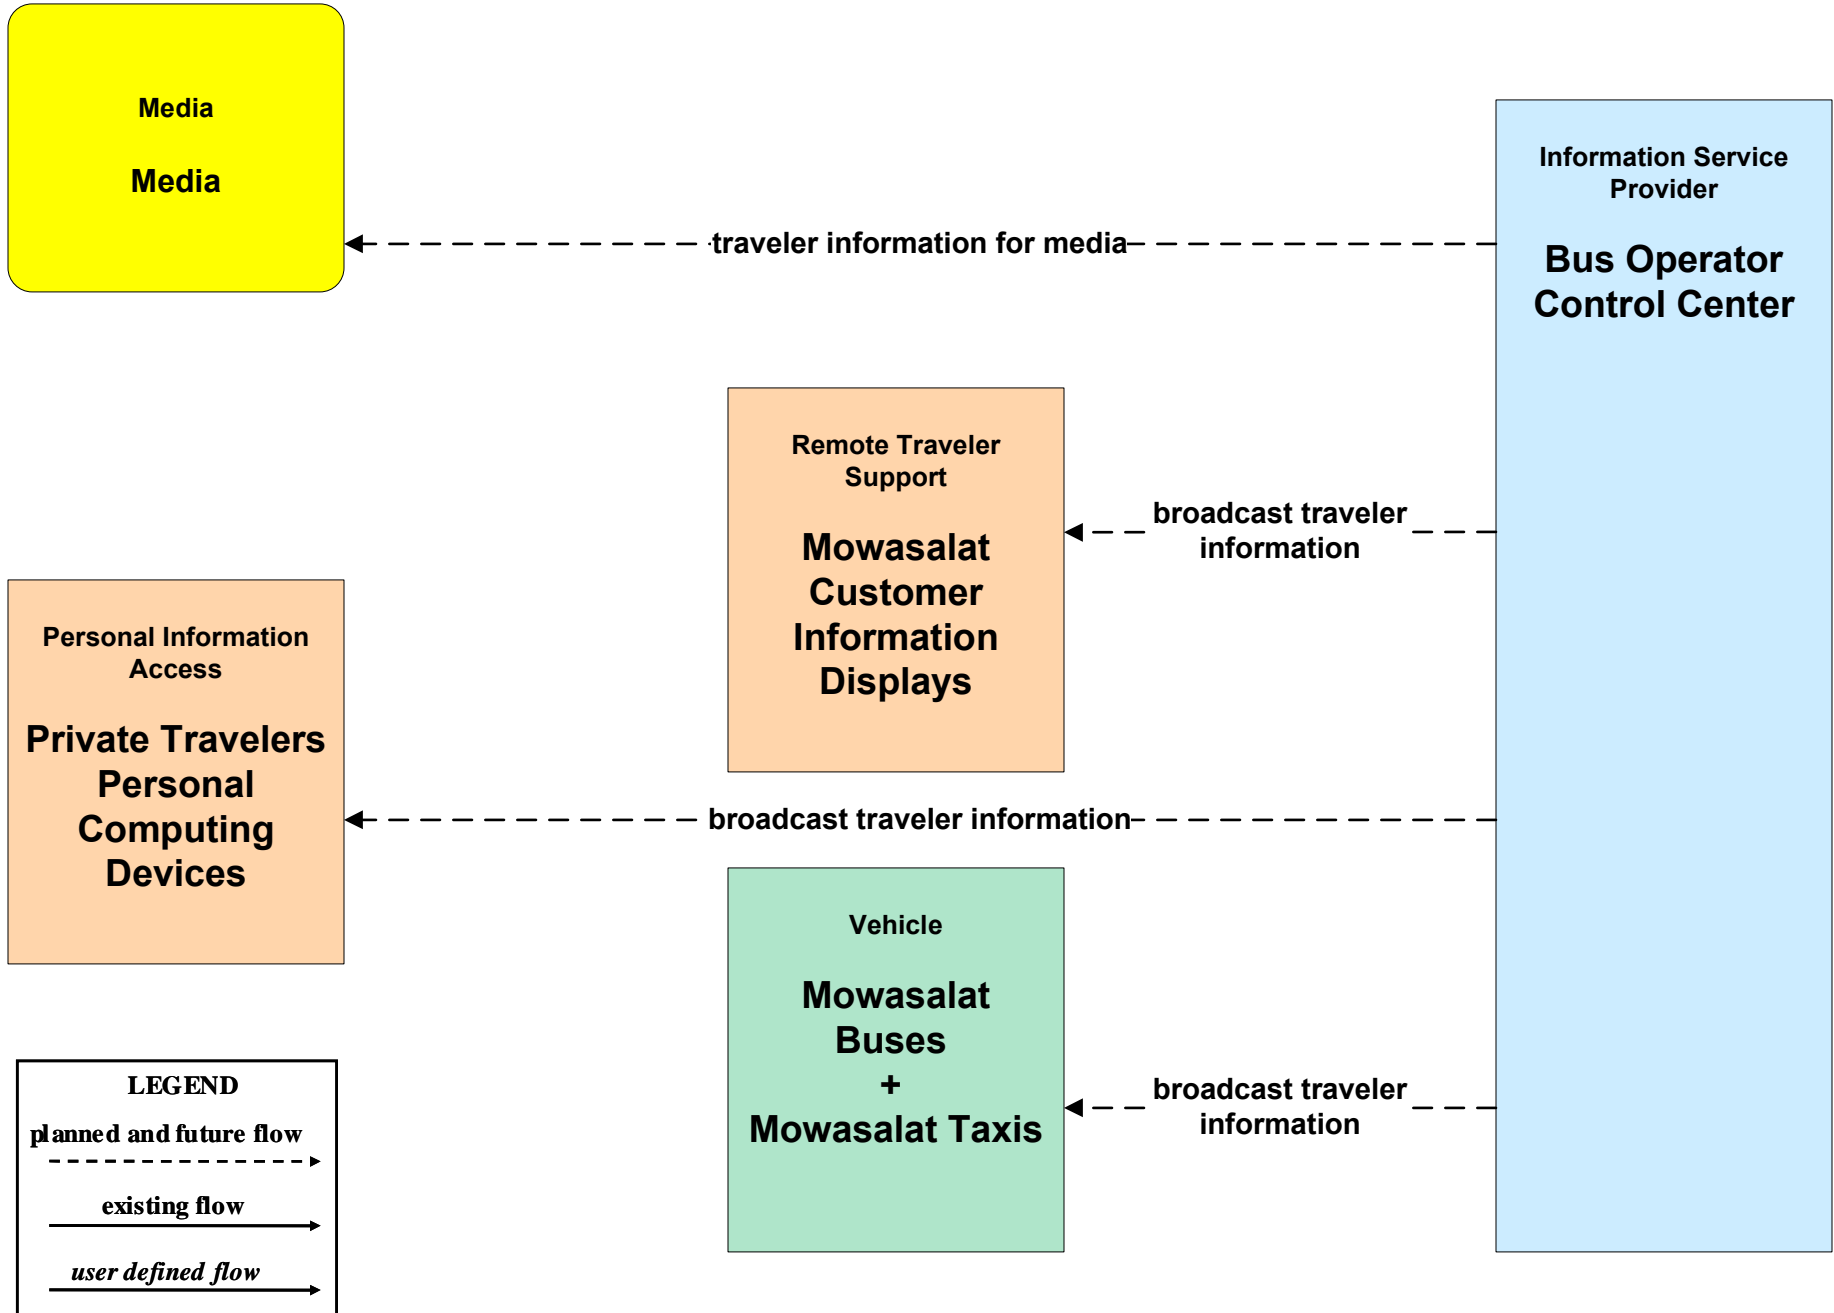

State of Qatar ITS Architecture

Customized Service Package Diagrams

Advanced Traveler Information Systems (ATIS)

ATIS01 - Broadcast Traveler Information Doha Metro

**ATIS01 - Broadcast Traveler Information
West Bay Light Rail Public Transportation**

**ATIS01 - Broadcast Traveler Information
Qatar Railways**

ATIS01 - Broadcast Traveler Information Mowasalat

**ATIS01 - Broadcast Traveler Information
Doha Bay Water Taxi and Bus**

**ATIS01 - Broadcast Traveler Information
Lusail LRT**

ATIS02 - Interactive Traveler Information

ATIS09 – In Vehicle Signing

ATIS10 - SHORT Range Communications Traveler Information