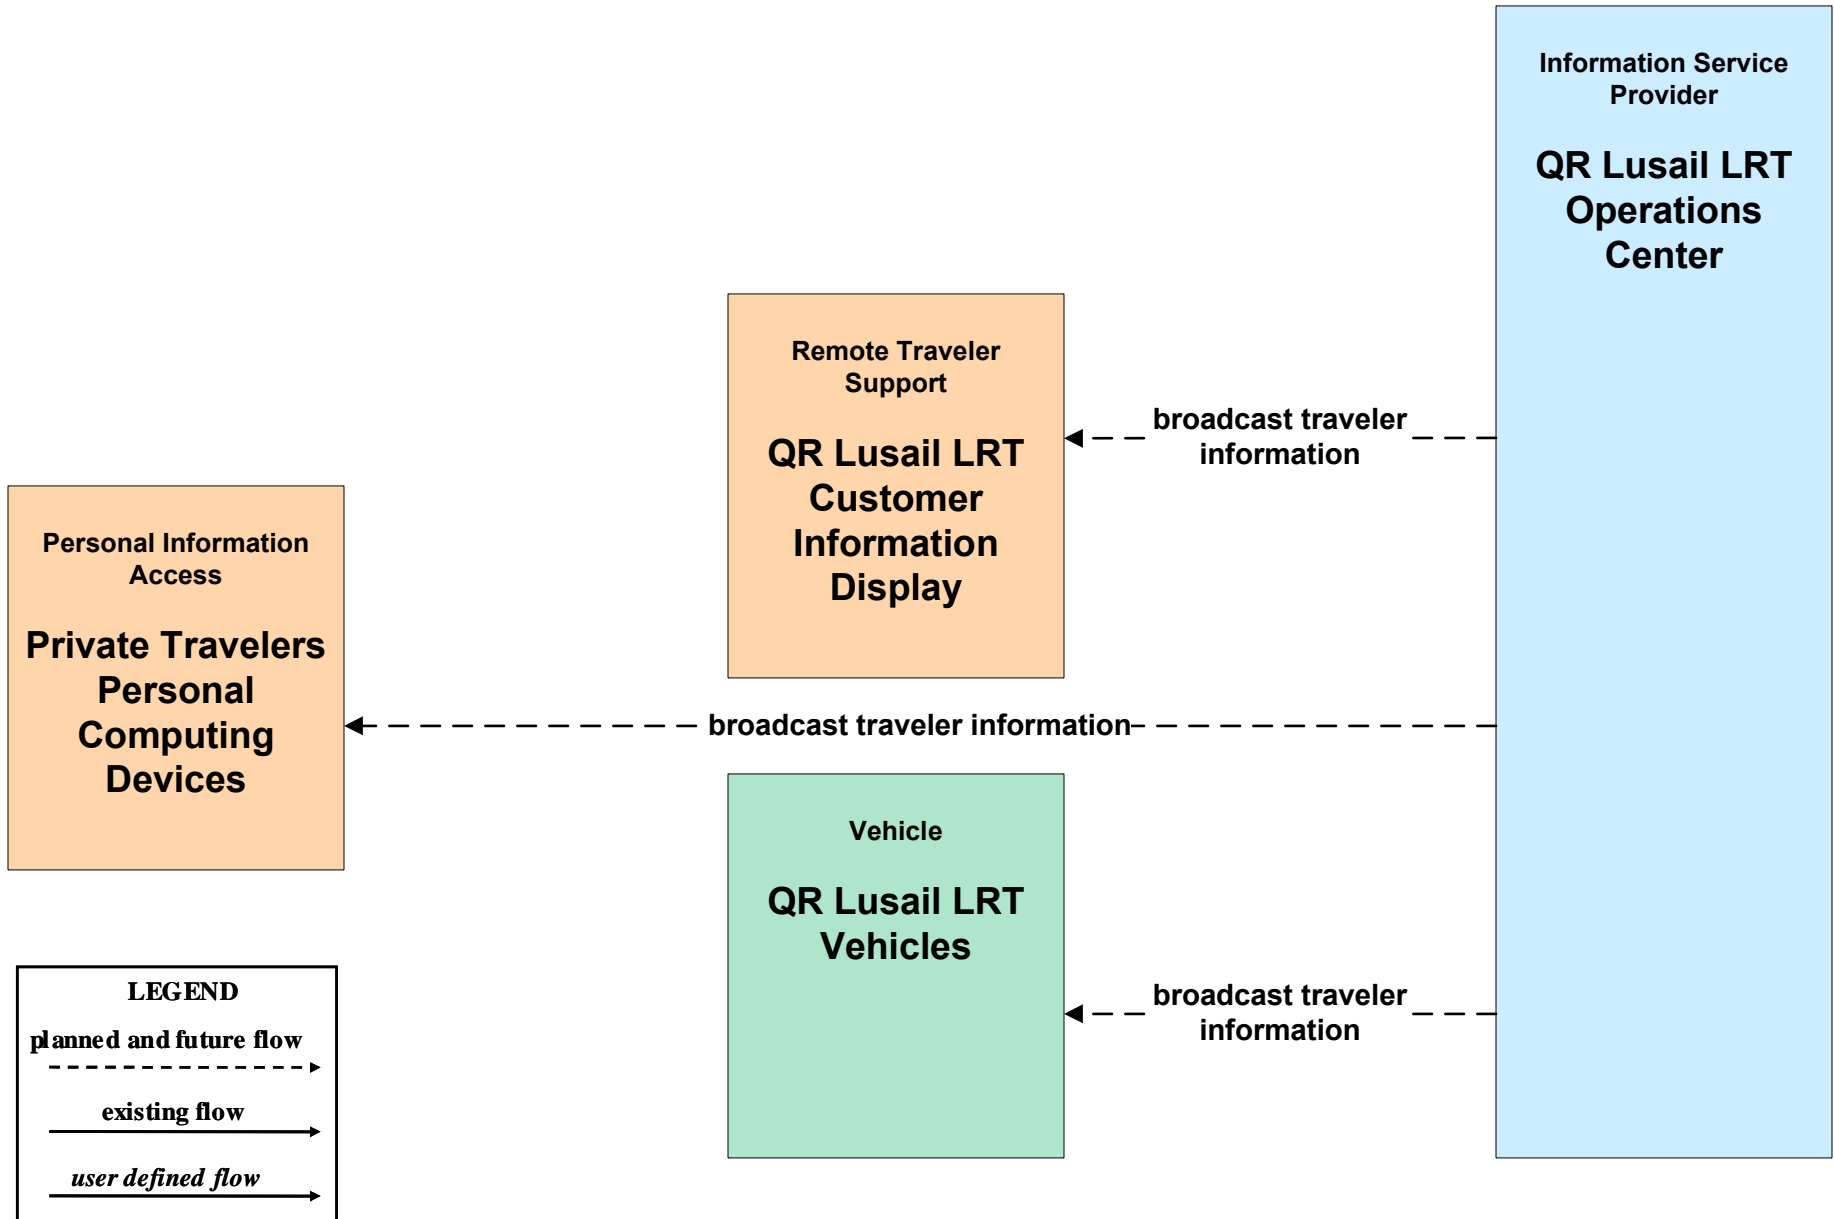

State of Qatar ITS Architecture

Customized Service Package Diagrams

Advanced Traveler Information Systems (ATIS)

ATIS01 - Broadcast Traveler Information Doha Metro

**ATIS01 - Broadcast Traveler Information
West Bay Light Rail Public Transportation**

**ATIS01 - Broadcast Traveler Information
Qatar Railways**

ATIS01 - Broadcast Traveler Information Mowasalat

**ATIS01 - Broadcast Traveler Information
Doha Bay Water Taxi and Bus**

**ATIS01 - Broadcast Traveler Information
Lusail LRT**

ATIS02 - Interactive Traveler Information

ATIS09 – In Vehicle Signing

ATIS10 - SHORT Range Communications Traveler Information