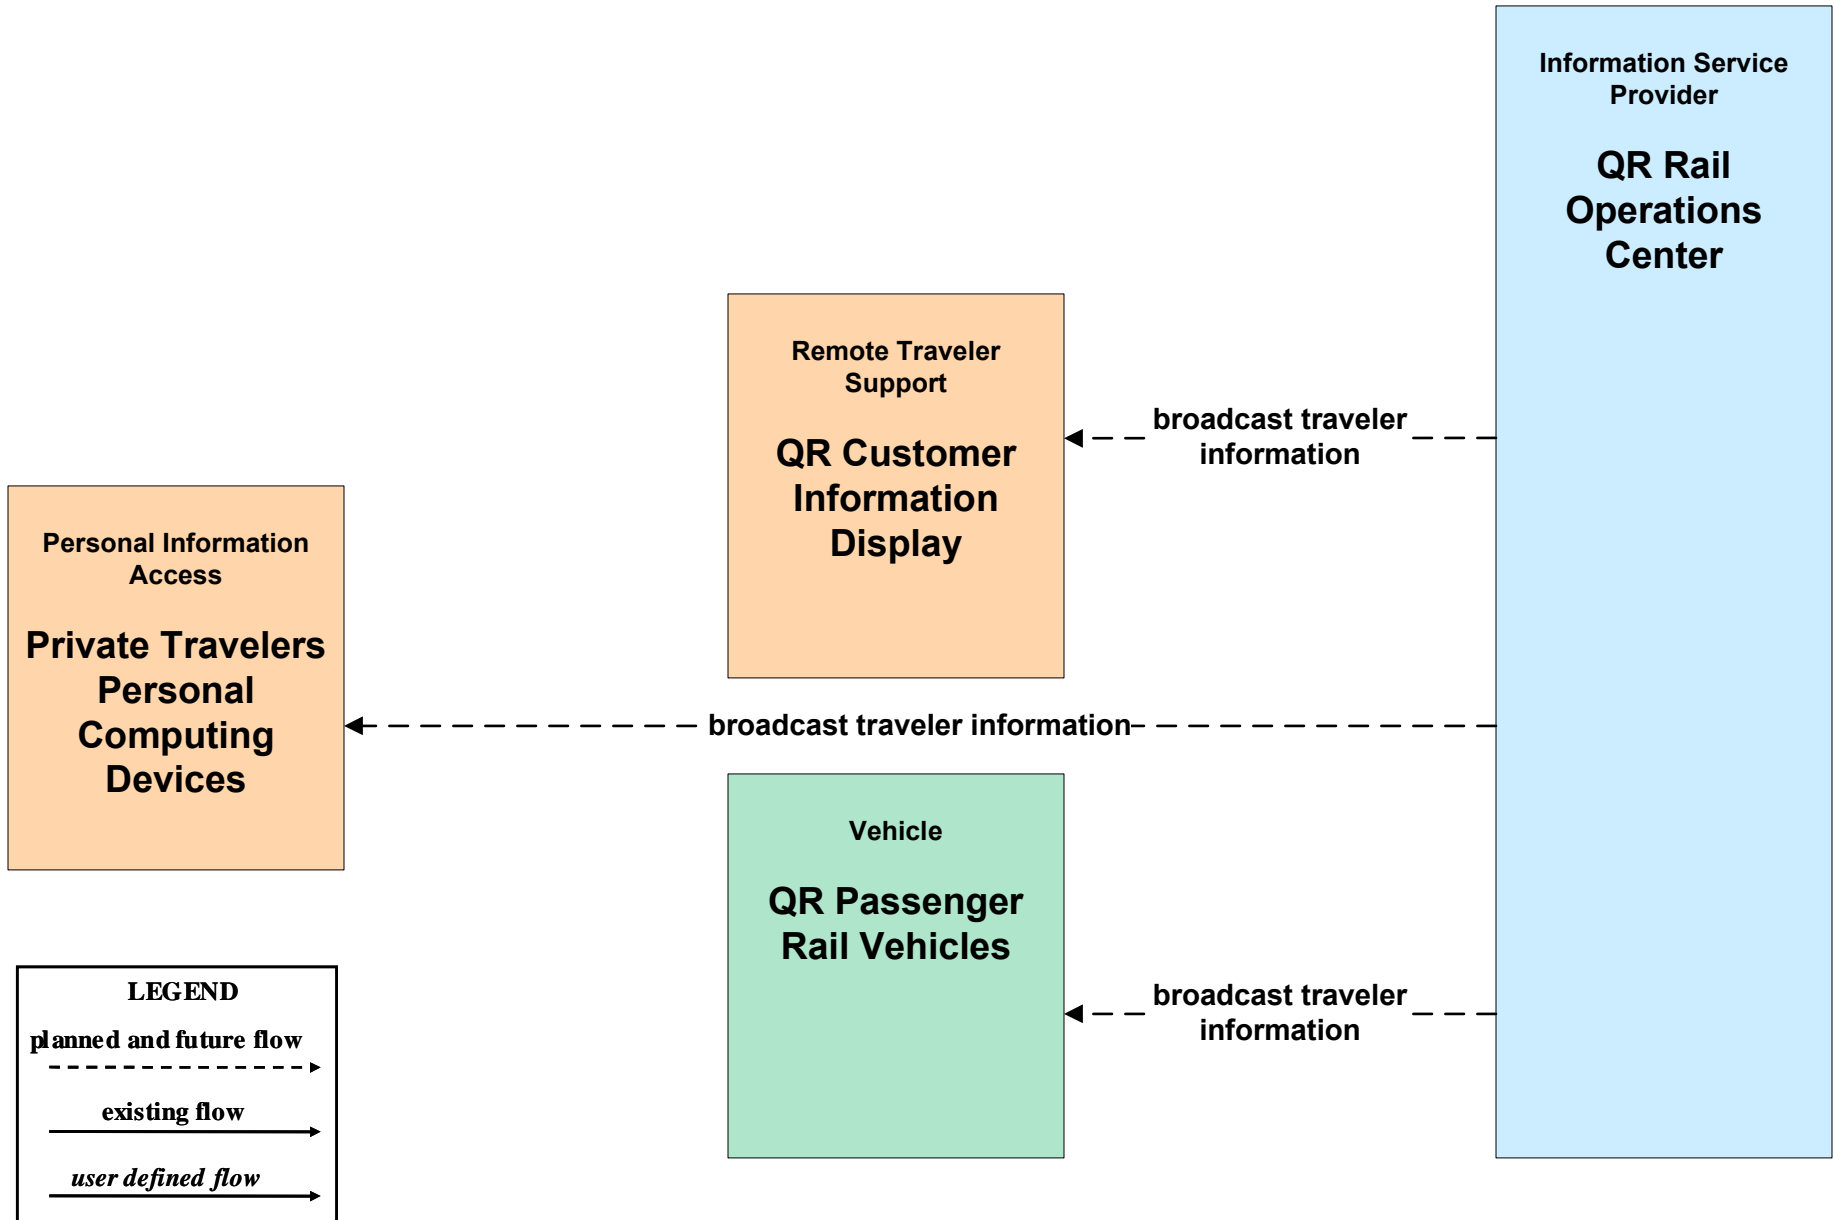

State of Qatar ITS Architecture

Customized Service Package Diagrams

Advanced Traveler Information Systems (ATIS)

ATIS01 - Broadcast Traveler Information Doha Metro

**ATIS01 - Broadcast Traveler Information
West Bay Light Rail Public Transportation**

**ATIS01 - Broadcast Traveler Information
Qatar Railways**

ATIS01 - Broadcast Traveler Information Mowasalat

**ATIS01 - Broadcast Traveler Information
Doha Bay Water Taxi and Bus**

**ATIS01 - Broadcast Traveler Information
Lusail LRT**

ATIS02 - Interactive Traveler Information

ATIS09 – In Vehicle Signing

ATIS10 - SHORT Range Communications Traveler Information