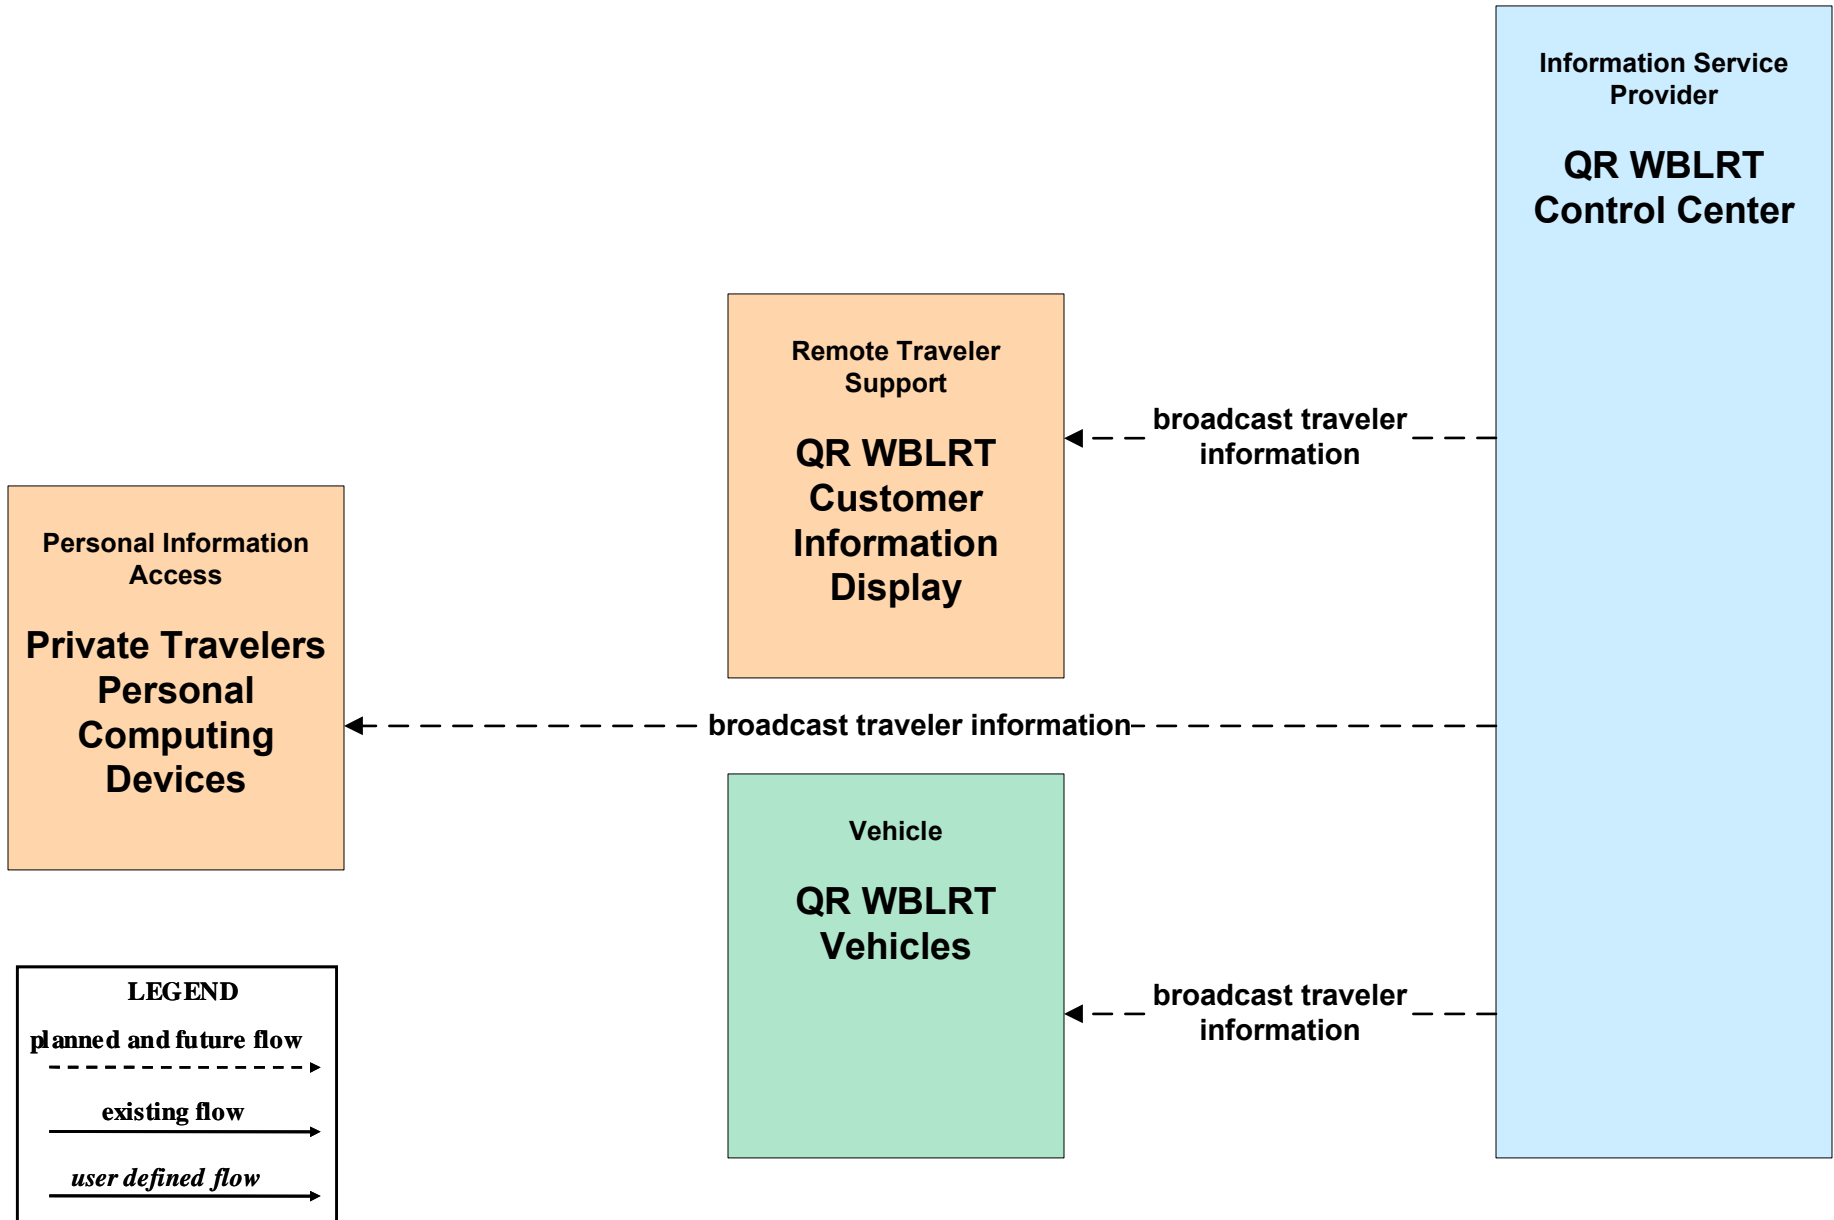

State of Qatar ITS Architecture

Customized Service Package Diagrams

Advanced Traveler Information Systems (ATIS)

ATIS01 - Broadcast Traveler Information Doha Metro

**ATIS01 - Broadcast Traveler Information
West Bay Light Rail Public Transportation**

**ATIS01 - Broadcast Traveler Information
Qatar Railways**

ATIS01 - Broadcast Traveler Information Mowasalat

**ATIS01 - Broadcast Traveler Information
Doha Bay Water Taxi and Bus**

**ATIS01 - Broadcast Traveler Information
Lusail LRT**

ATIS02 - Interactive Traveler Information

ATIS09 – In Vehicle Signing

ATIS10 - SHORT Range Communications Traveler Information