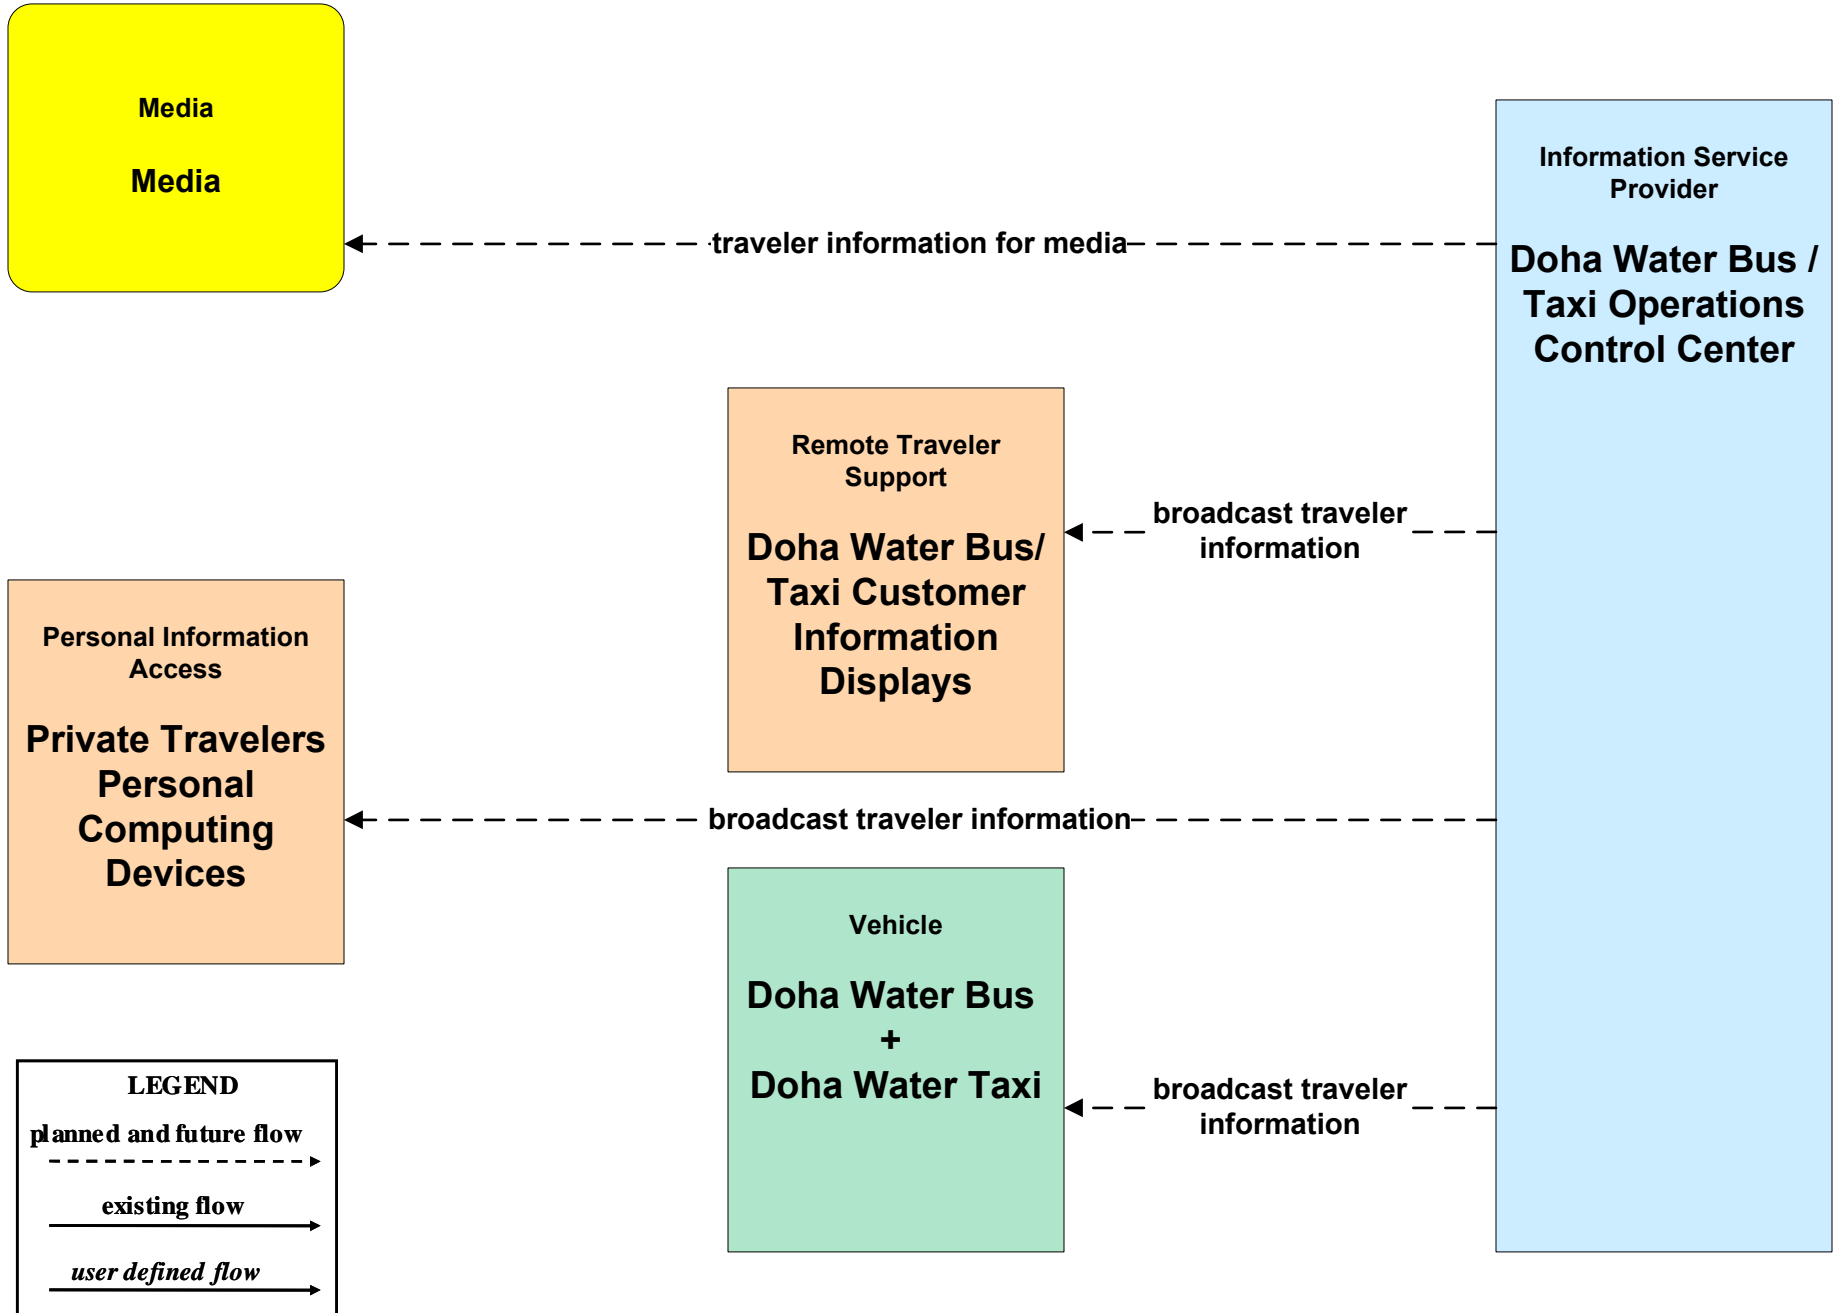

State of Qatar ITS Architecture

Customized Service Package Diagrams

Advanced Traveler Information Systems (ATIS)

ATIS01 - Broadcast Traveler Information Doha Metro

**ATIS01 - Broadcast Traveler Information
West Bay Light Rail Public Transportation**

**ATIS01 - Broadcast Traveler Information
Qatar Railways**

ATIS01 - Broadcast Traveler Information Mowasalat

**ATIS01 - Broadcast Traveler Information
Doha Bay Water Taxi and Bus**

**ATIS01 - Broadcast Traveler Information
Lusail LRT**

ATIS02 - Interactive Traveler Information

ATIS09 – In Vehicle Signing

ATIS10 - SHORT Range Communications Traveler Information