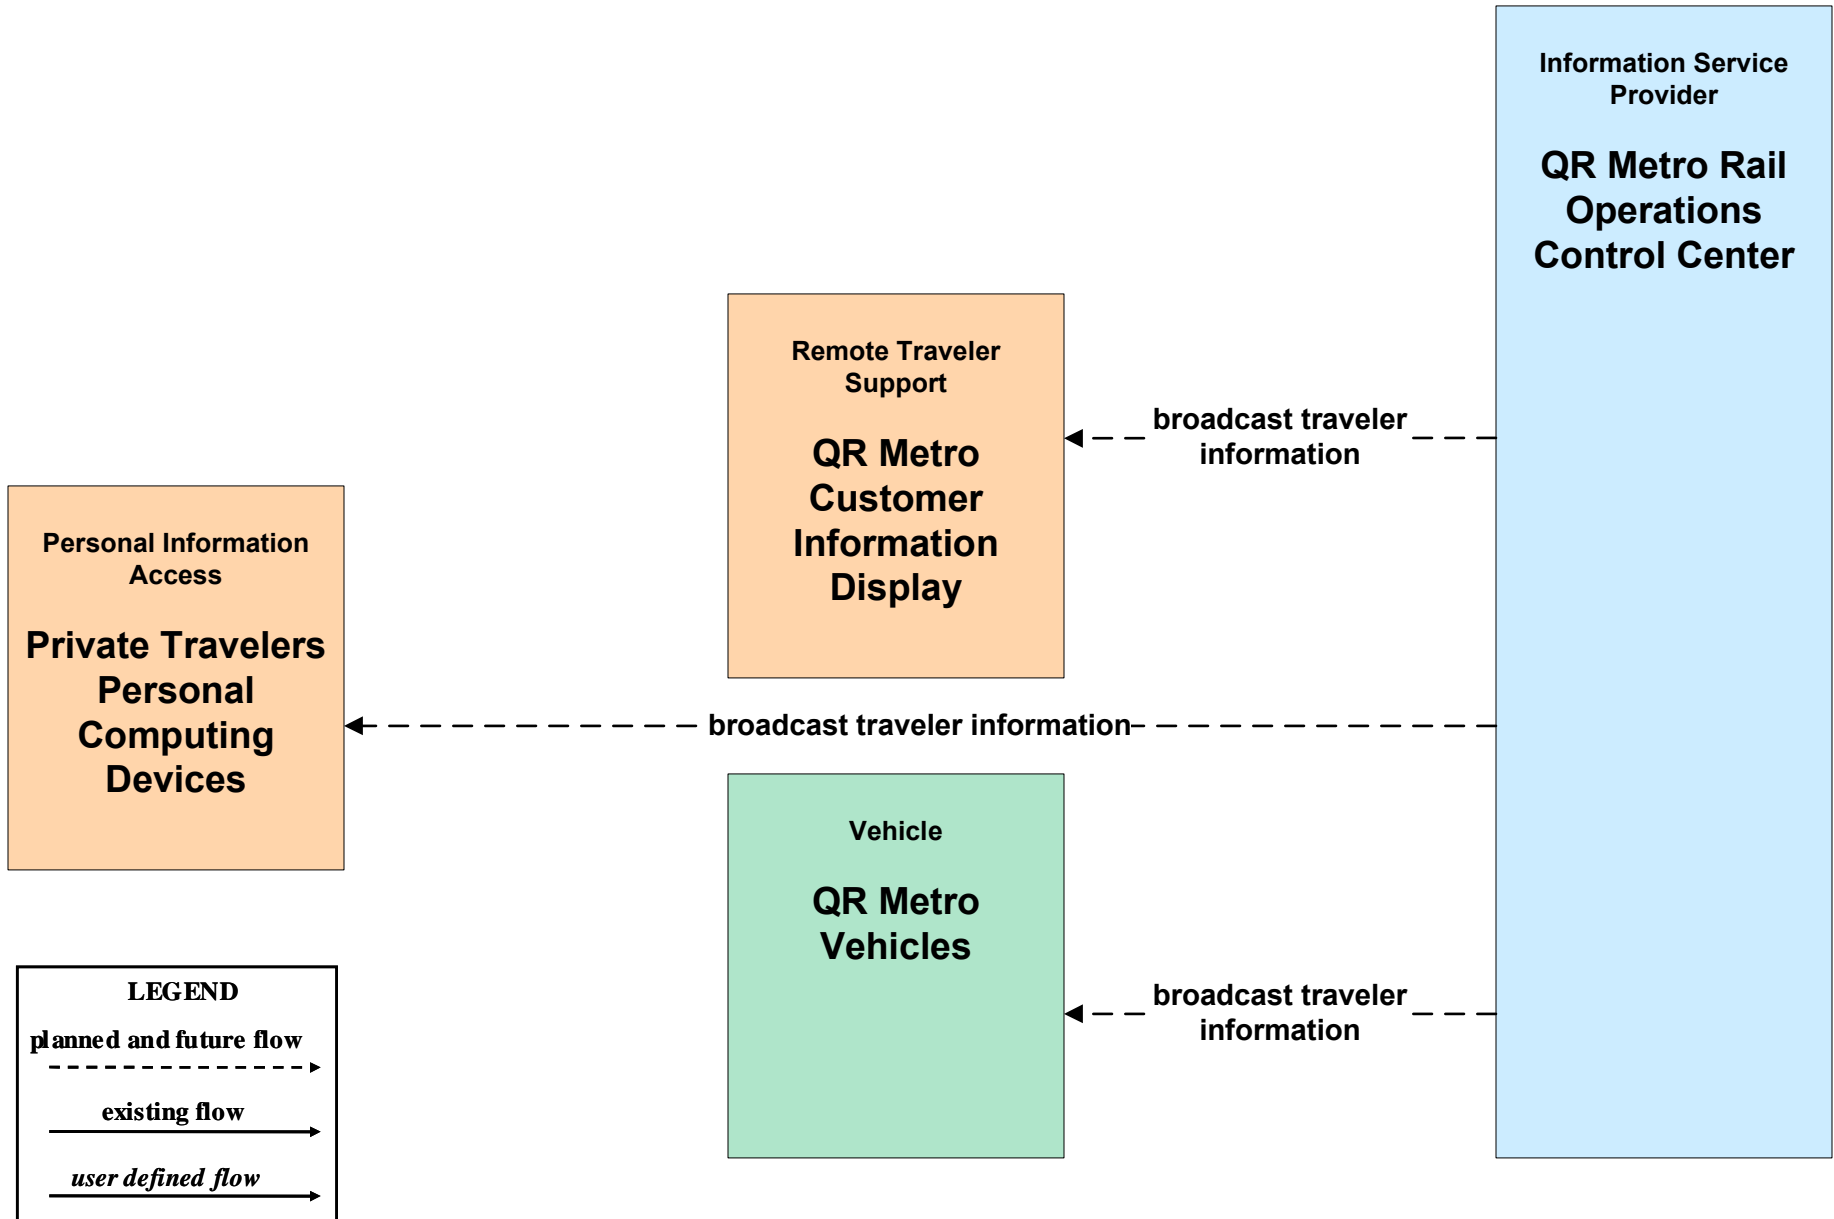

State of Qatar ITS Architecture

Customized Service Package Diagrams

Advanced Traveler Information Systems (ATIS)

ATIS01 - Broadcast Traveler Information Doha Metro

**ATIS01 - Broadcast Traveler Information
West Bay Light Rail Public Transportation**

**ATIS01 - Broadcast Traveler Information
Qatar Railways**

ATIS01 - Broadcast Traveler Information Mowasalat

**ATIS01 - Broadcast Traveler Information
Doha Bay Water Taxi and Bus**

**ATIS01 - Broadcast Traveler Information
Lusail LRT**

ATIS02 - Interactive Traveler Information

ATIS09 – In Vehicle Signing

ATIS10 - SHORT Range Communications Traveler Information