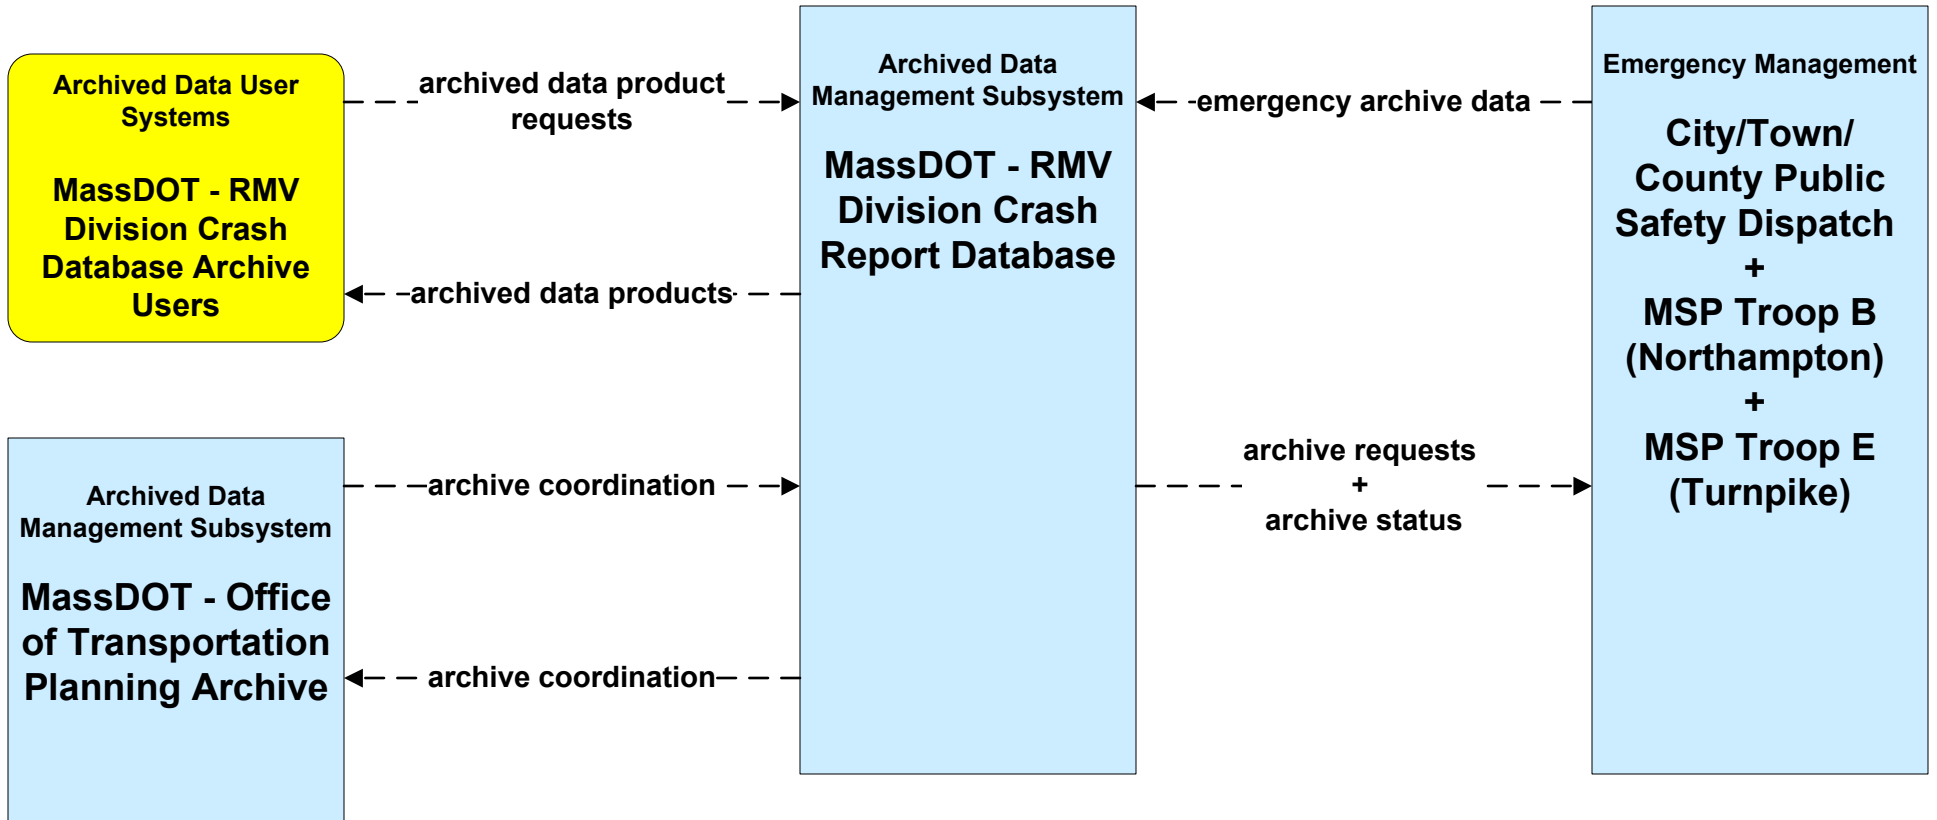

**AD1 - ITS Data Mart
MassDOT - RMV Crash Report Database**

**AD3 - ITS Virtual Data Warehouse
MassDOT - Office of Transportation Planning**

**AD3 - ITS Data Warehouse
Pioneer Valley Regional Planning Commissions Archives**

**AD3 - ITS Data Warehouse
Berkshire Regional Planning Commissions Archives**

**AD3 - ITS Data Warehouse
Local City/Town Planning Commission Archive**

**AD3 - ITS Data Warehouse
Franklin Regional Council of Governments Archives**

ATIS08 - Dynamic Ridesharing MassDOT Travel Options Program