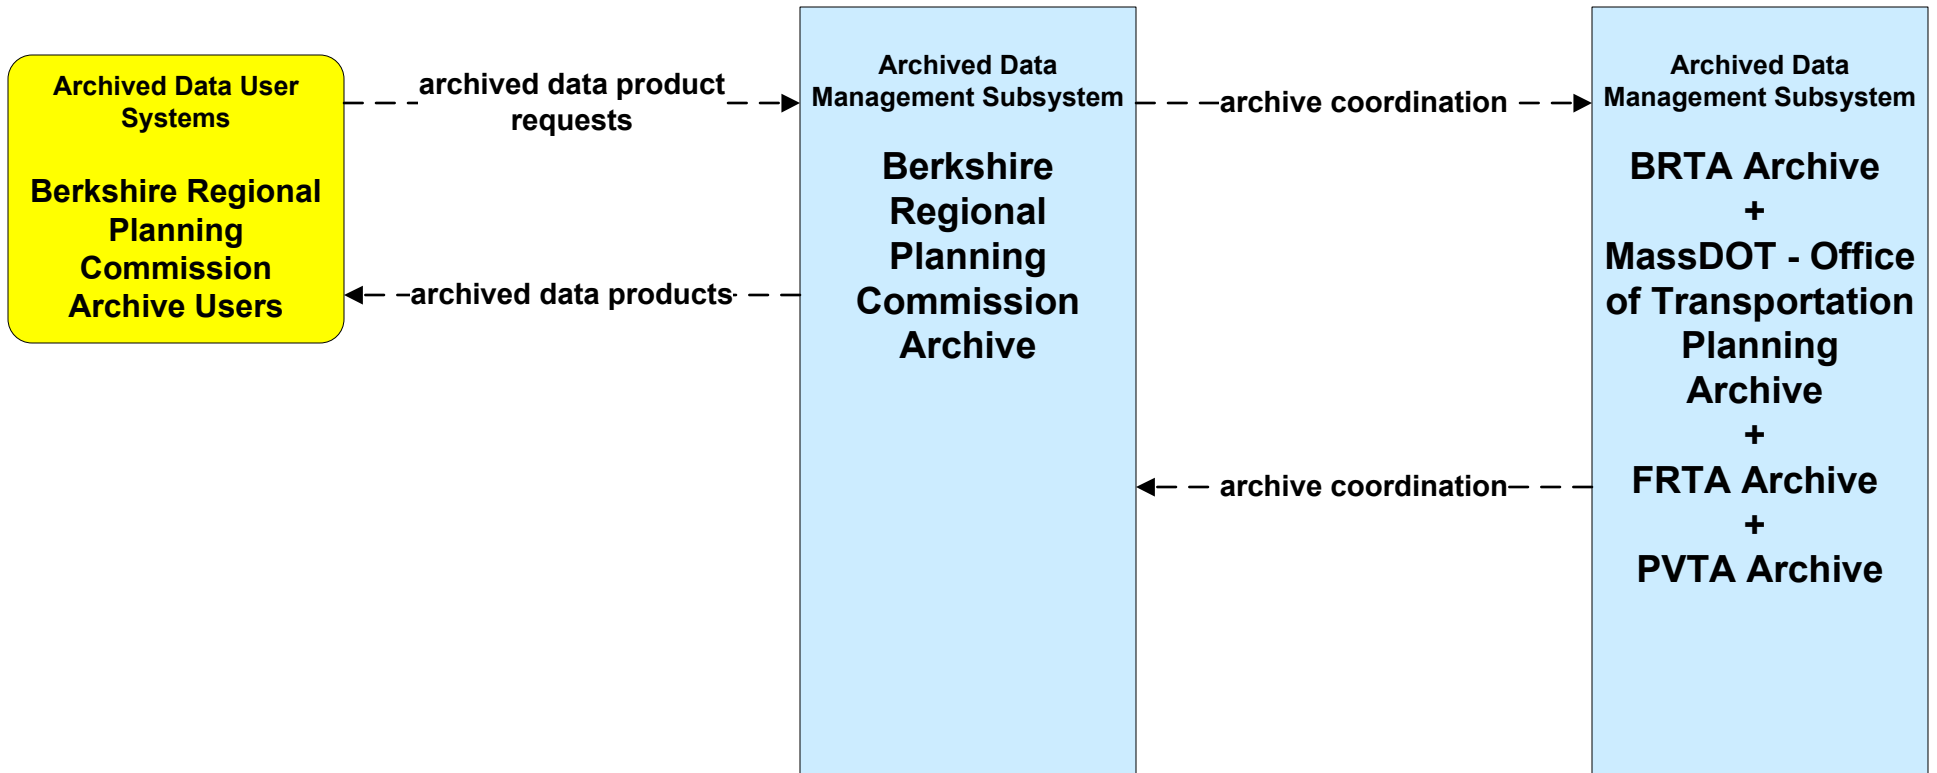

**AD1 - ITS Data Mart
MassDOT - RMV Crash Report Database**

**AD3 - ITS Virtual Data Warehouse
MassDOT - Office of Transportation Planning**

**AD3 - ITS Data Warehouse
Pioneer Valley Regional Planning Commissions Archives**

**AD3 - ITS Data Warehouse
Berkshire Regional Planning Commissions Archives**

**AD3 - ITS Data Warehouse
Local City/Town Planning Commission Archive**

**AD3 - ITS Data Warehouse
Franklin Regional Council of Governments Archives**

ATIS08 - Dynamic Ridesharing MassDOT Travel Options Program