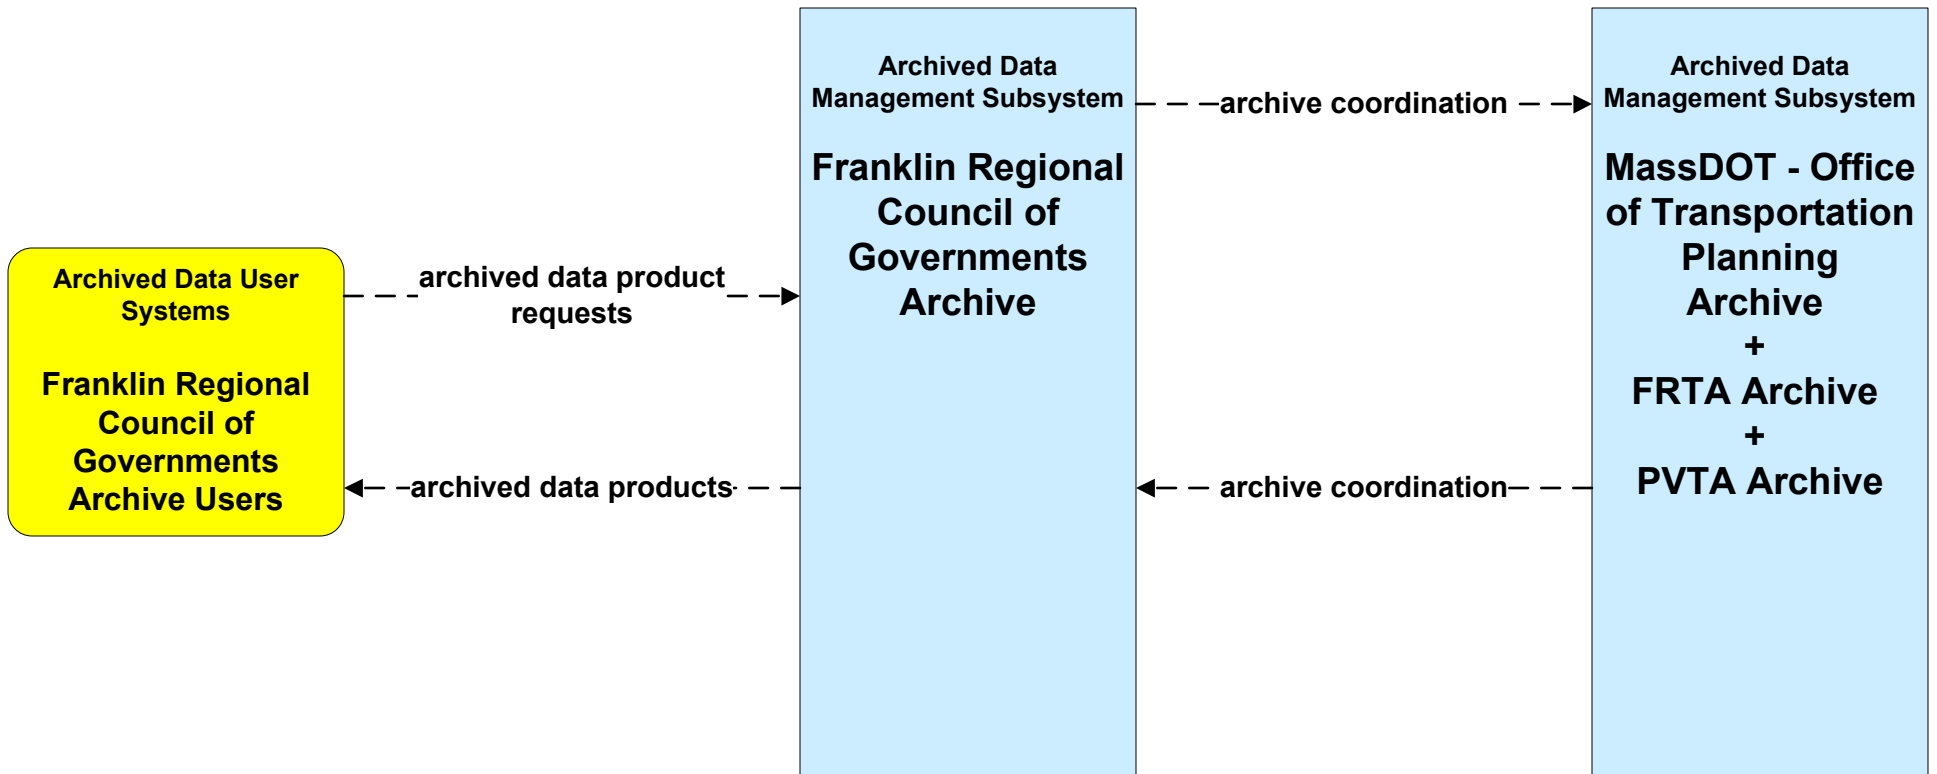

**AD1 - ITS Data Mart
MassDOT - RMV Crash Report Database**

**AD3 - ITS Virtual Data Warehouse
MassDOT - Office of Transportation Planning**

**AD3 - ITS Data Warehouse
Pioneer Valley Regional Planning Commissions Archives**

**AD3 - ITS Data Warehouse
Berkshire Regional Planning Commissions Archives**

**AD3 - ITS Data Warehouse
Local City/Town Planning Commission Archive**

**AD3 - ITS Data Warehouse
Franklin Regional Council of Governments Archives**

ATIS08 - Dynamic Ridesharing MassDOT Travel Options Program