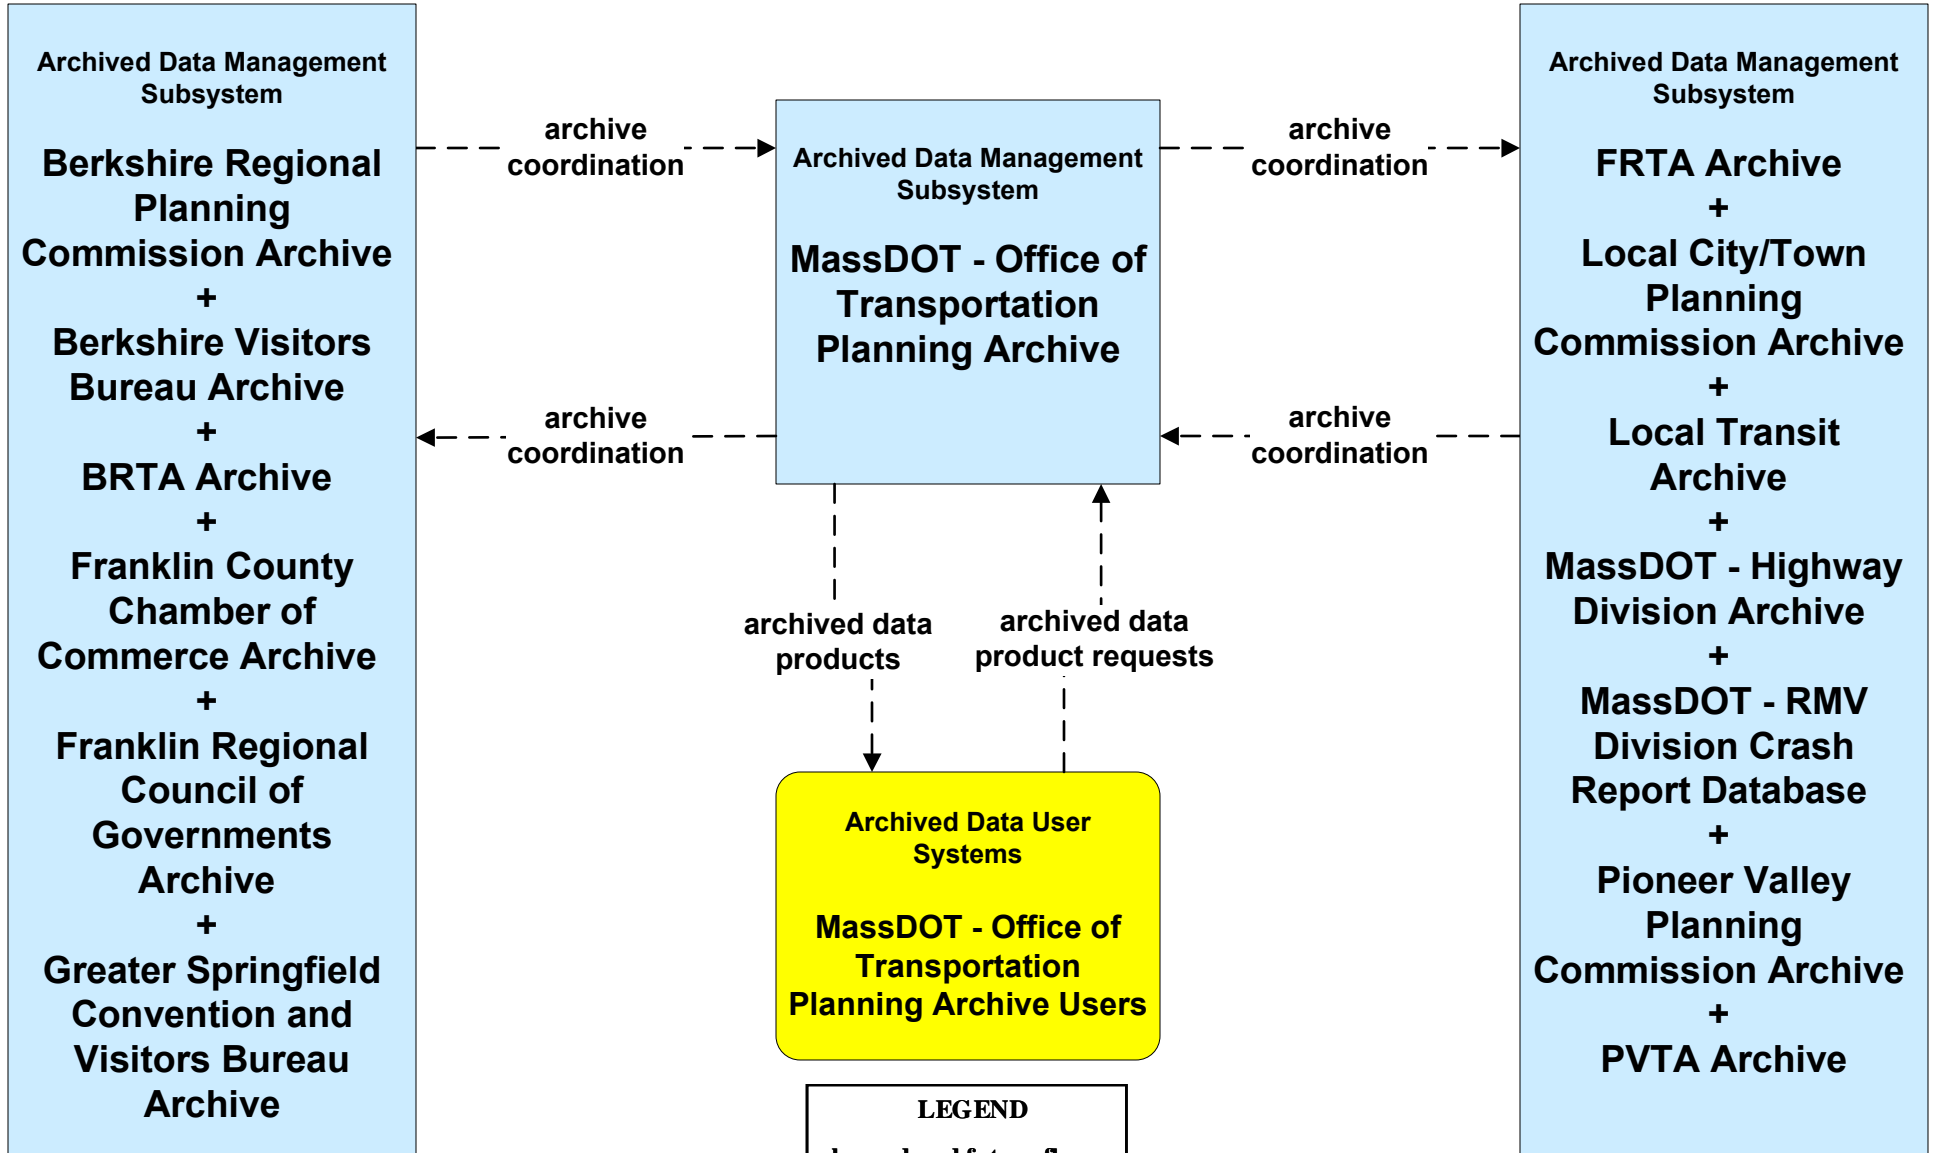

**AD1 - ITS Data Mart
MassDOT - RMV Crash Report Database**

**AD3 - ITS Virtual Data Warehouse
MassDOT - Office of Transportation Planning**

**AD3 - ITS Data Warehouse
Pioneer Valley Regional Planning Commissions Archives**

**AD3 - ITS Data Warehouse
Berkshire Regional Planning Commissions Archives**

**AD3 - ITS Data Warehouse
Local City/Town Planning Commission Archive**

**AD3 - ITS Data Warehouse
Franklin Regional Council of Governments Archives**

ATIS08 - Dynamic Ridesharing MassDOT Travel Options Program