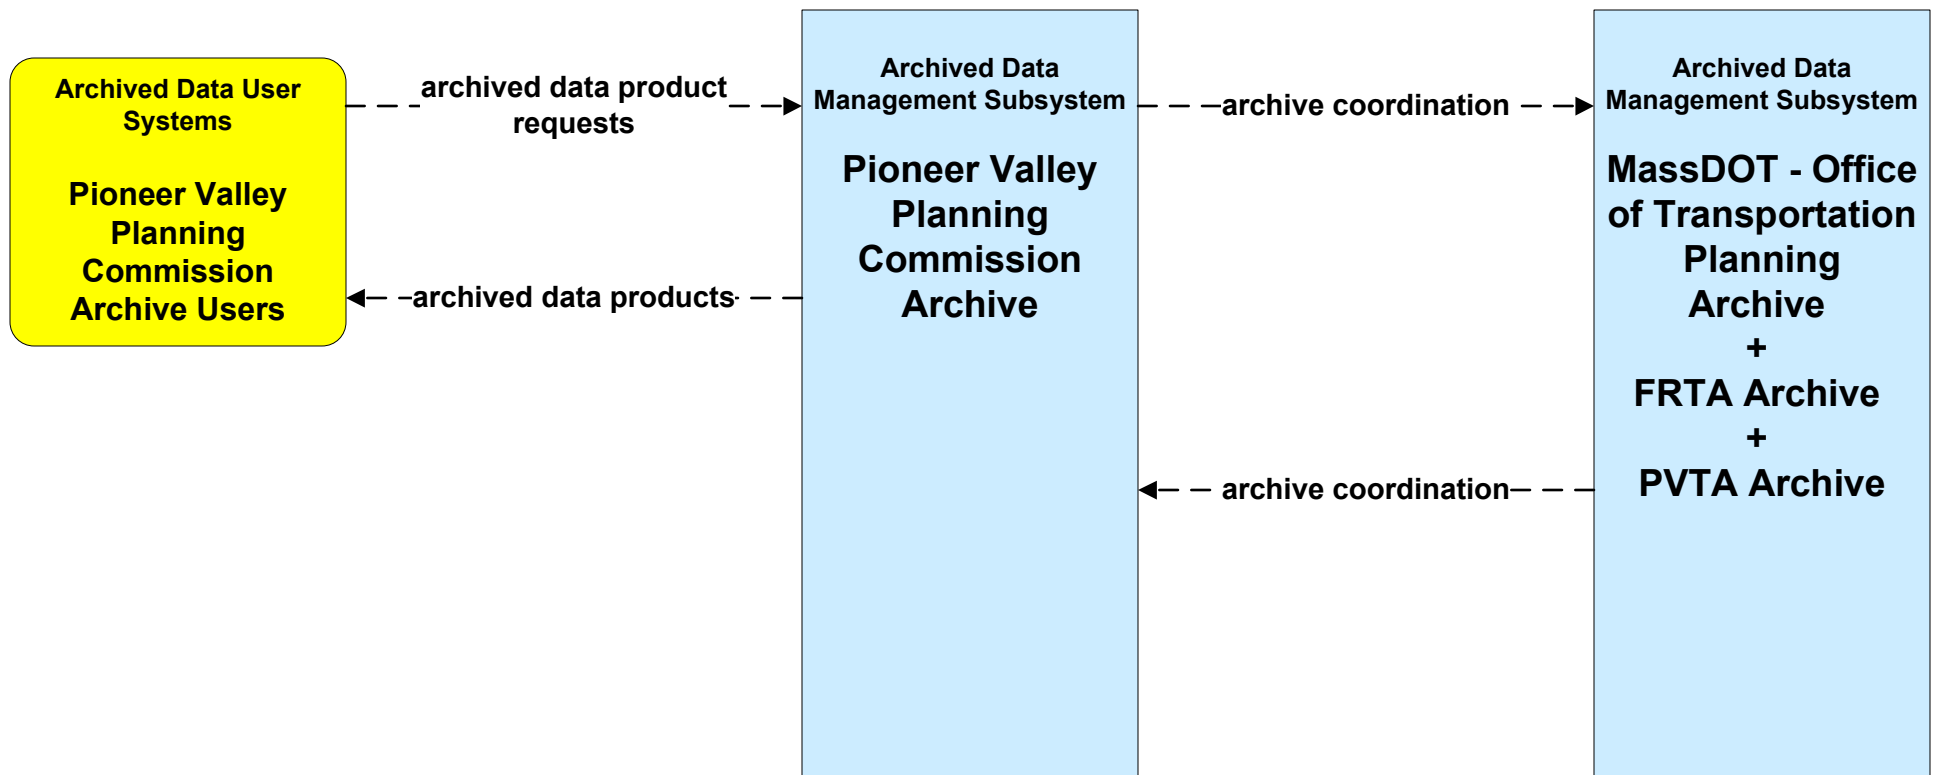

**AD1 - ITS Data Mart
MassDOT - RMV Crash Report Database**

**AD3 - ITS Virtual Data Warehouse
MassDOT - Office of Transportation Planning**

**AD3 - ITS Data Warehouse
Pioneer Valley Regional Planning Commissions Archives**

**AD3 - ITS Data Warehouse
Berkshire Regional Planning Commissions Archives**

**AD3 - ITS Data Warehouse
Local City/Town Planning Commission Archive**

**AD3 - ITS Data Warehouse
Franklin Regional Council of Governments Archives**

ATIS08 - Dynamic Ridesharing MassDOT Travel Options Program