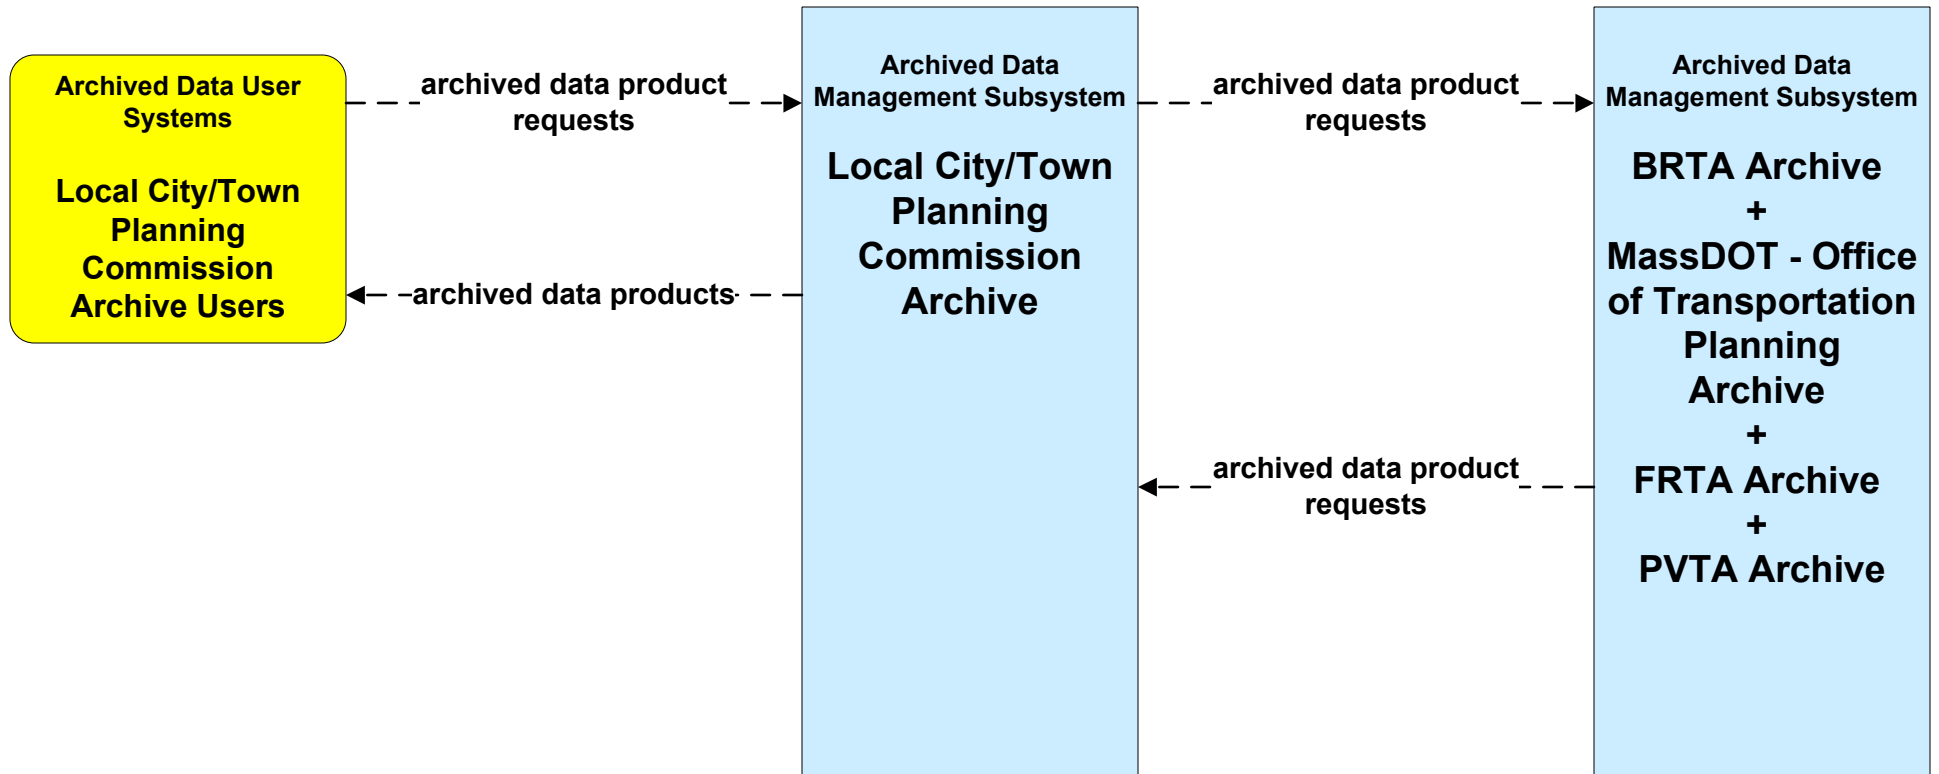

**AD1 - ITS Data Mart
MassDOT - RMV Crash Report Database**

**AD3 - ITS Virtual Data Warehouse
MassDOT - Office of Transportation Planning**

**AD3 - ITS Data Warehouse
Pioneer Valley Regional Planning Commissions Archives**

**AD3 - ITS Data Warehouse
Berkshire Regional Planning Commissions Archives**

**AD3 - ITS Data Warehouse
Local City/Town Planning Commission Archive**

**AD3 - ITS Data Warehouse
Franklin Regional Council of Governments Archives**

ATIS08 - Dynamic Ridesharing MassDOT Travel Options Program