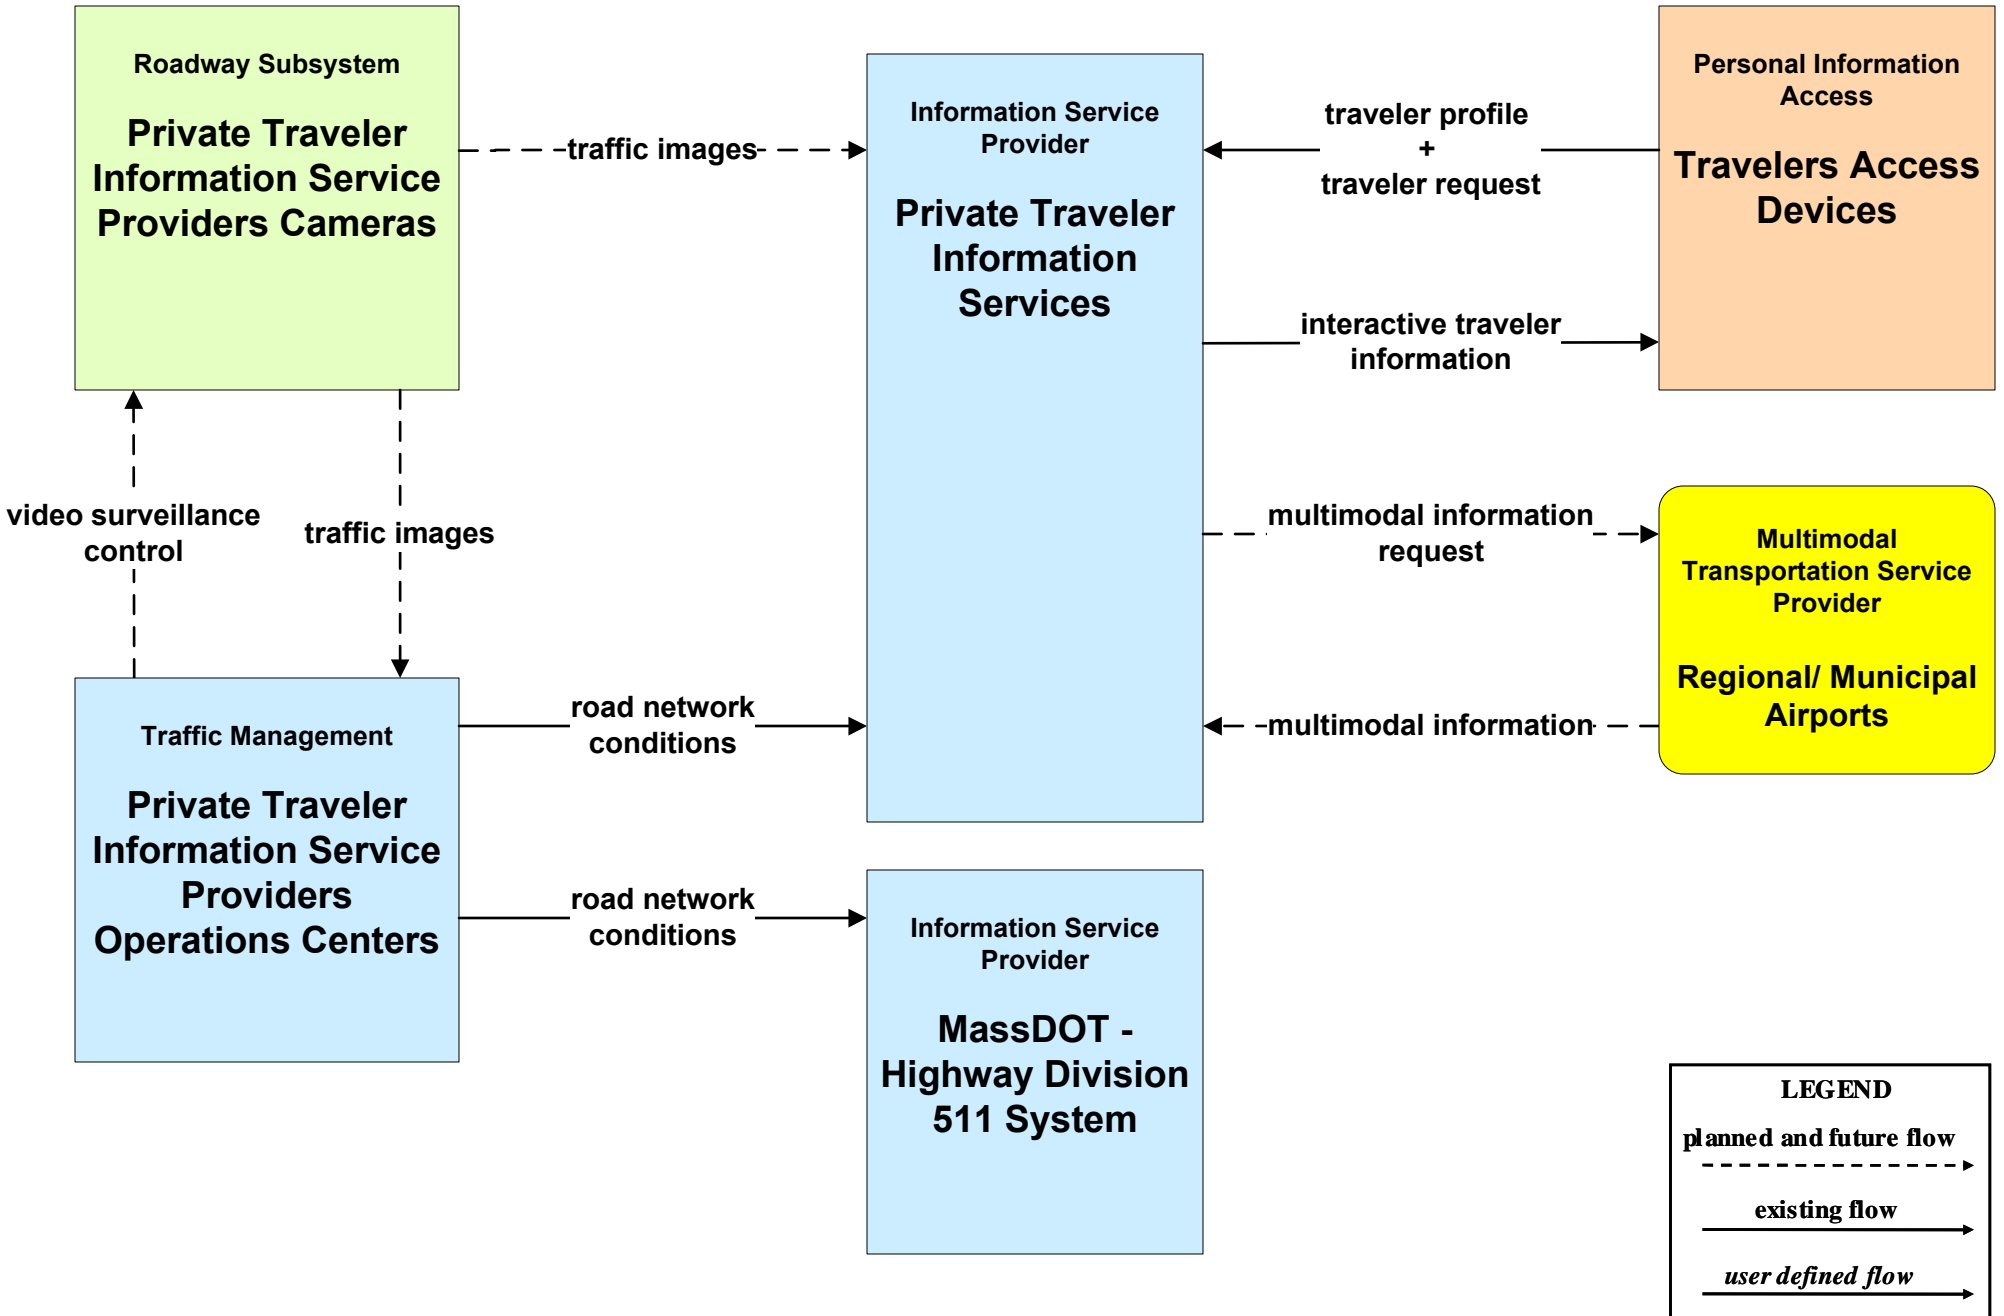

Western Massachusetts Regional ITS Architecture

Customized Market Package Diagrams

Advanced Traveler Information Systems (ATIS)

**ATIS02 - Interactive Traveler Information
MassDOT - Highway Division**

ATIS02 - Interactive Traveler Information
Private Traveler Information Service Providers (1 of 2)

**ATIS02 - Interactive Traveler Information
Private Traveler Information Service Providers (2 of 2)**

**ATIS02 - Interactive Traveler Information
Local City/Town**

ATIS02 - Interactive Traveler Information Regional Traveler Information Service Providers

**ATIS05 - ISP Based Route Guidance
Private Traveler Information Service Providers**

ATIS08 - Dynamic Ridesharing MassDOT Travel Options Program