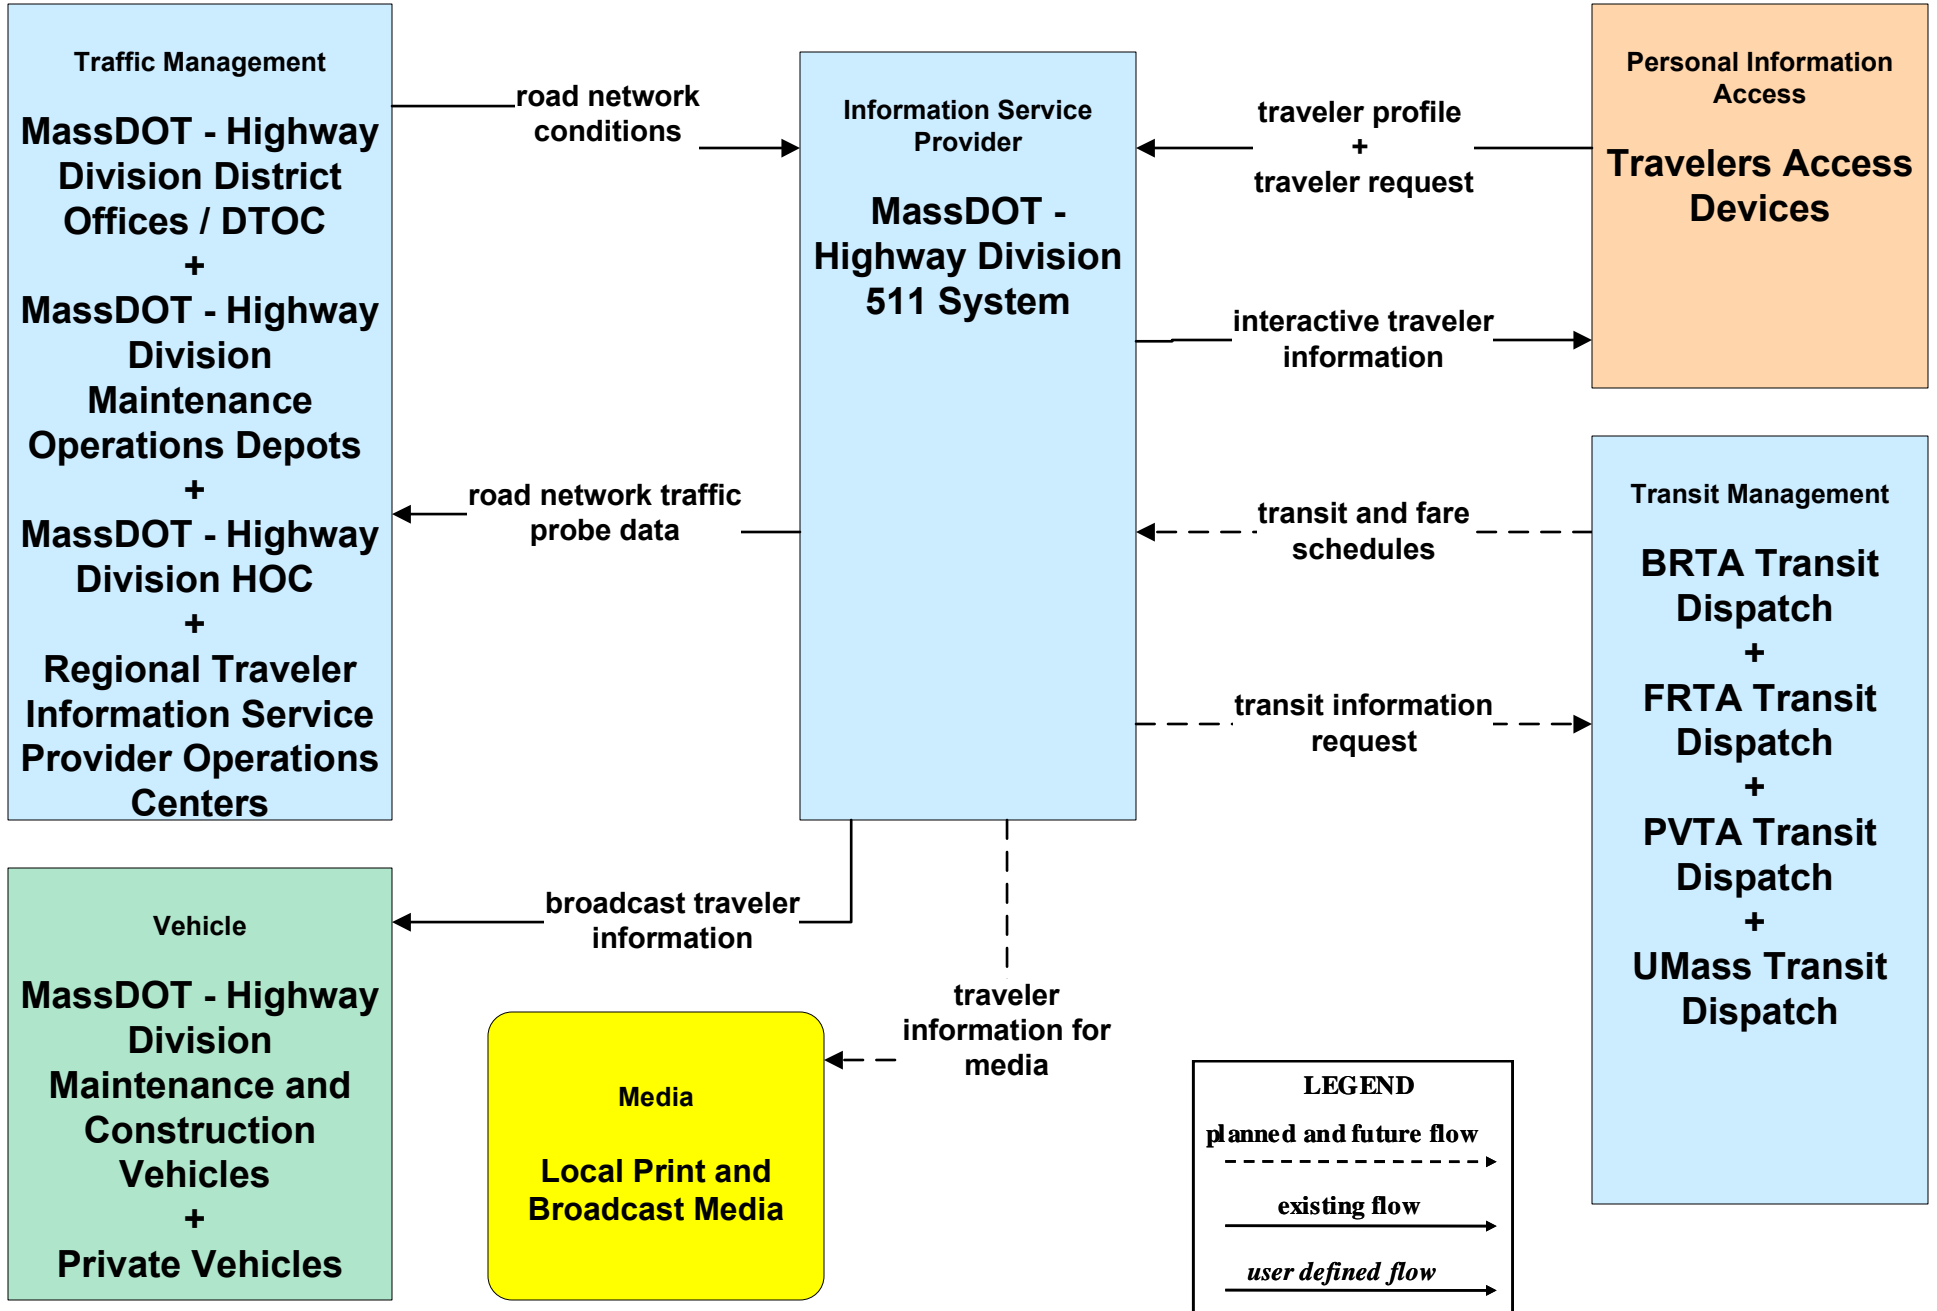

Western Massachusetts Regional ITS Architecture

Customized Market Package Diagrams

Advanced Traveler Information Systems (ATIS)

**ATIS02 - Interactive Traveler Information
MassDOT - Highway Division**

ATIS02 - Interactive Traveler Information
Private Traveler Information Service Providers (1 of 2)

**ATIS02 - Interactive Traveler Information
Private Traveler Information Service Providers (2 of 2)**

**ATIS02 - Interactive Traveler Information
Local City/Town**

ATIS02 - Interactive Traveler Information Regional Traveler Information Service Providers

**ATIS05 - ISP Based Route Guidance
Private Traveler Information Service Providers**

ATIS08 - Dynamic Ridesharing MassDOT Travel Options Program