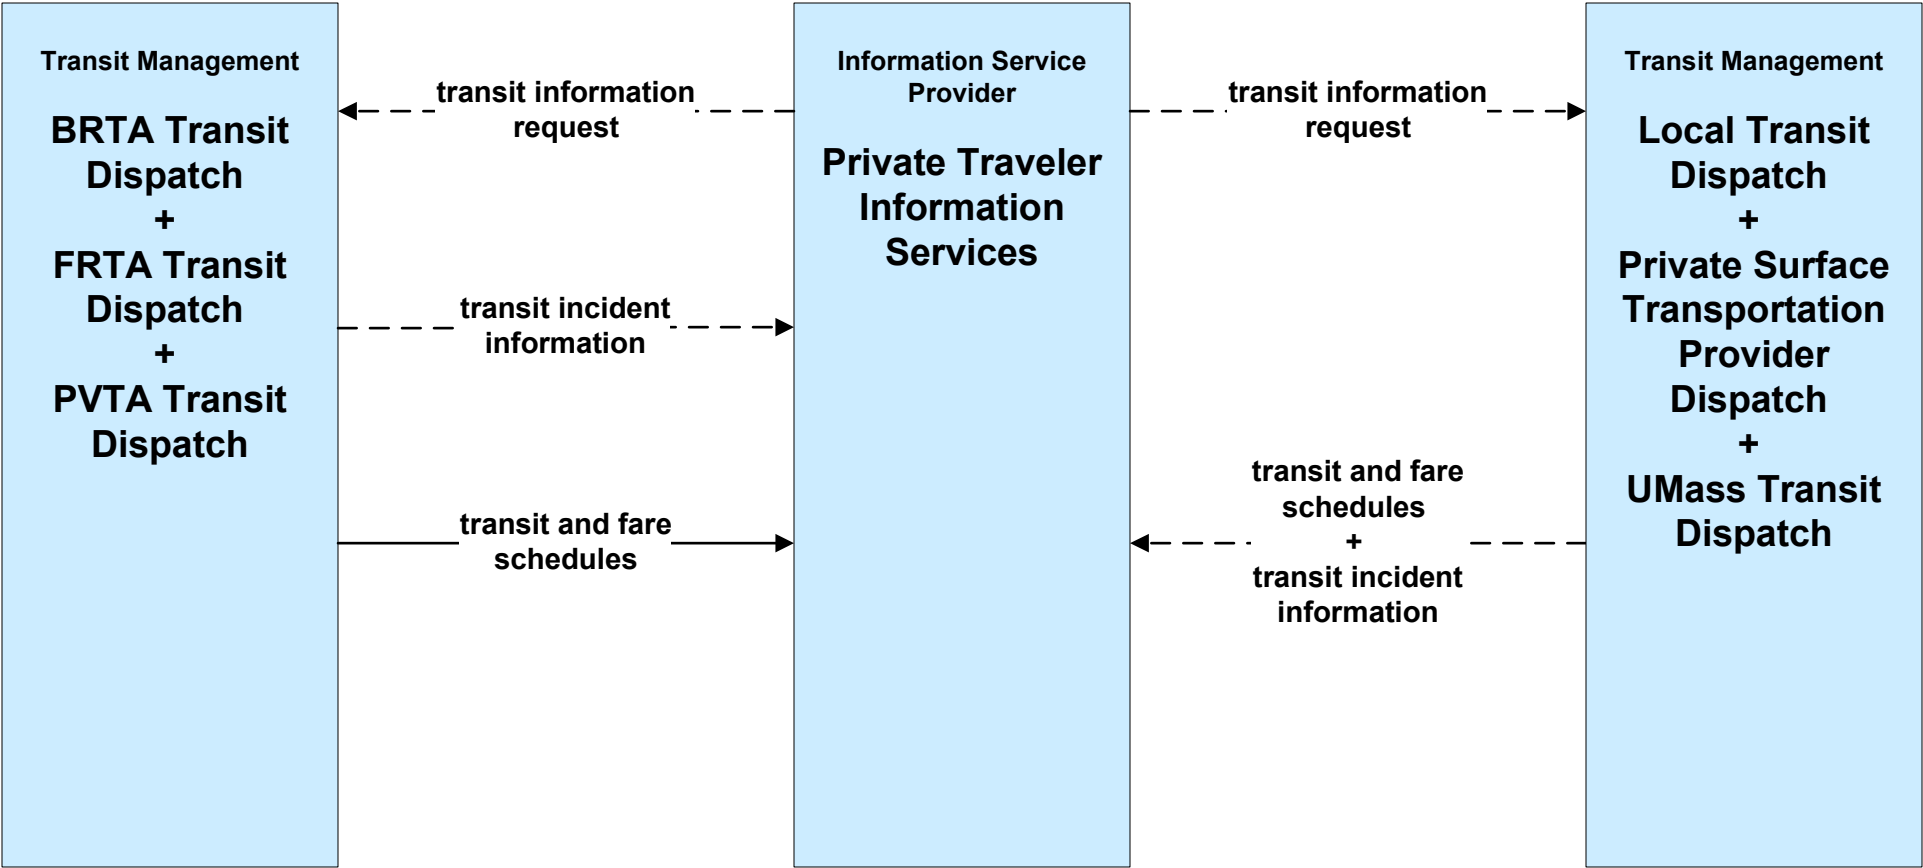

Western Massachusetts Regional ITS Architecture

Customized Market Package Diagrams

Advanced Traveler Information Systems (ATIS)

**ATIS02 - Interactive Traveler Information
MassDOT - Highway Division**

ATIS02 - Interactive Traveler Information
Private Traveler Information Service Providers (1 of 2)

**ATIS02 - Interactive Traveler Information
Private Traveler Information Service Providers (2 of 2)**

**ATIS02 - Interactive Traveler Information
Local City/Town**

ATIS02 - Interactive Traveler Information Regional Traveler Information Service Providers

**ATIS05 - ISP Based Route Guidance
Private Traveler Information Service Providers**

ATIS08 - Dynamic Ridesharing MassDOT Travel Options Program