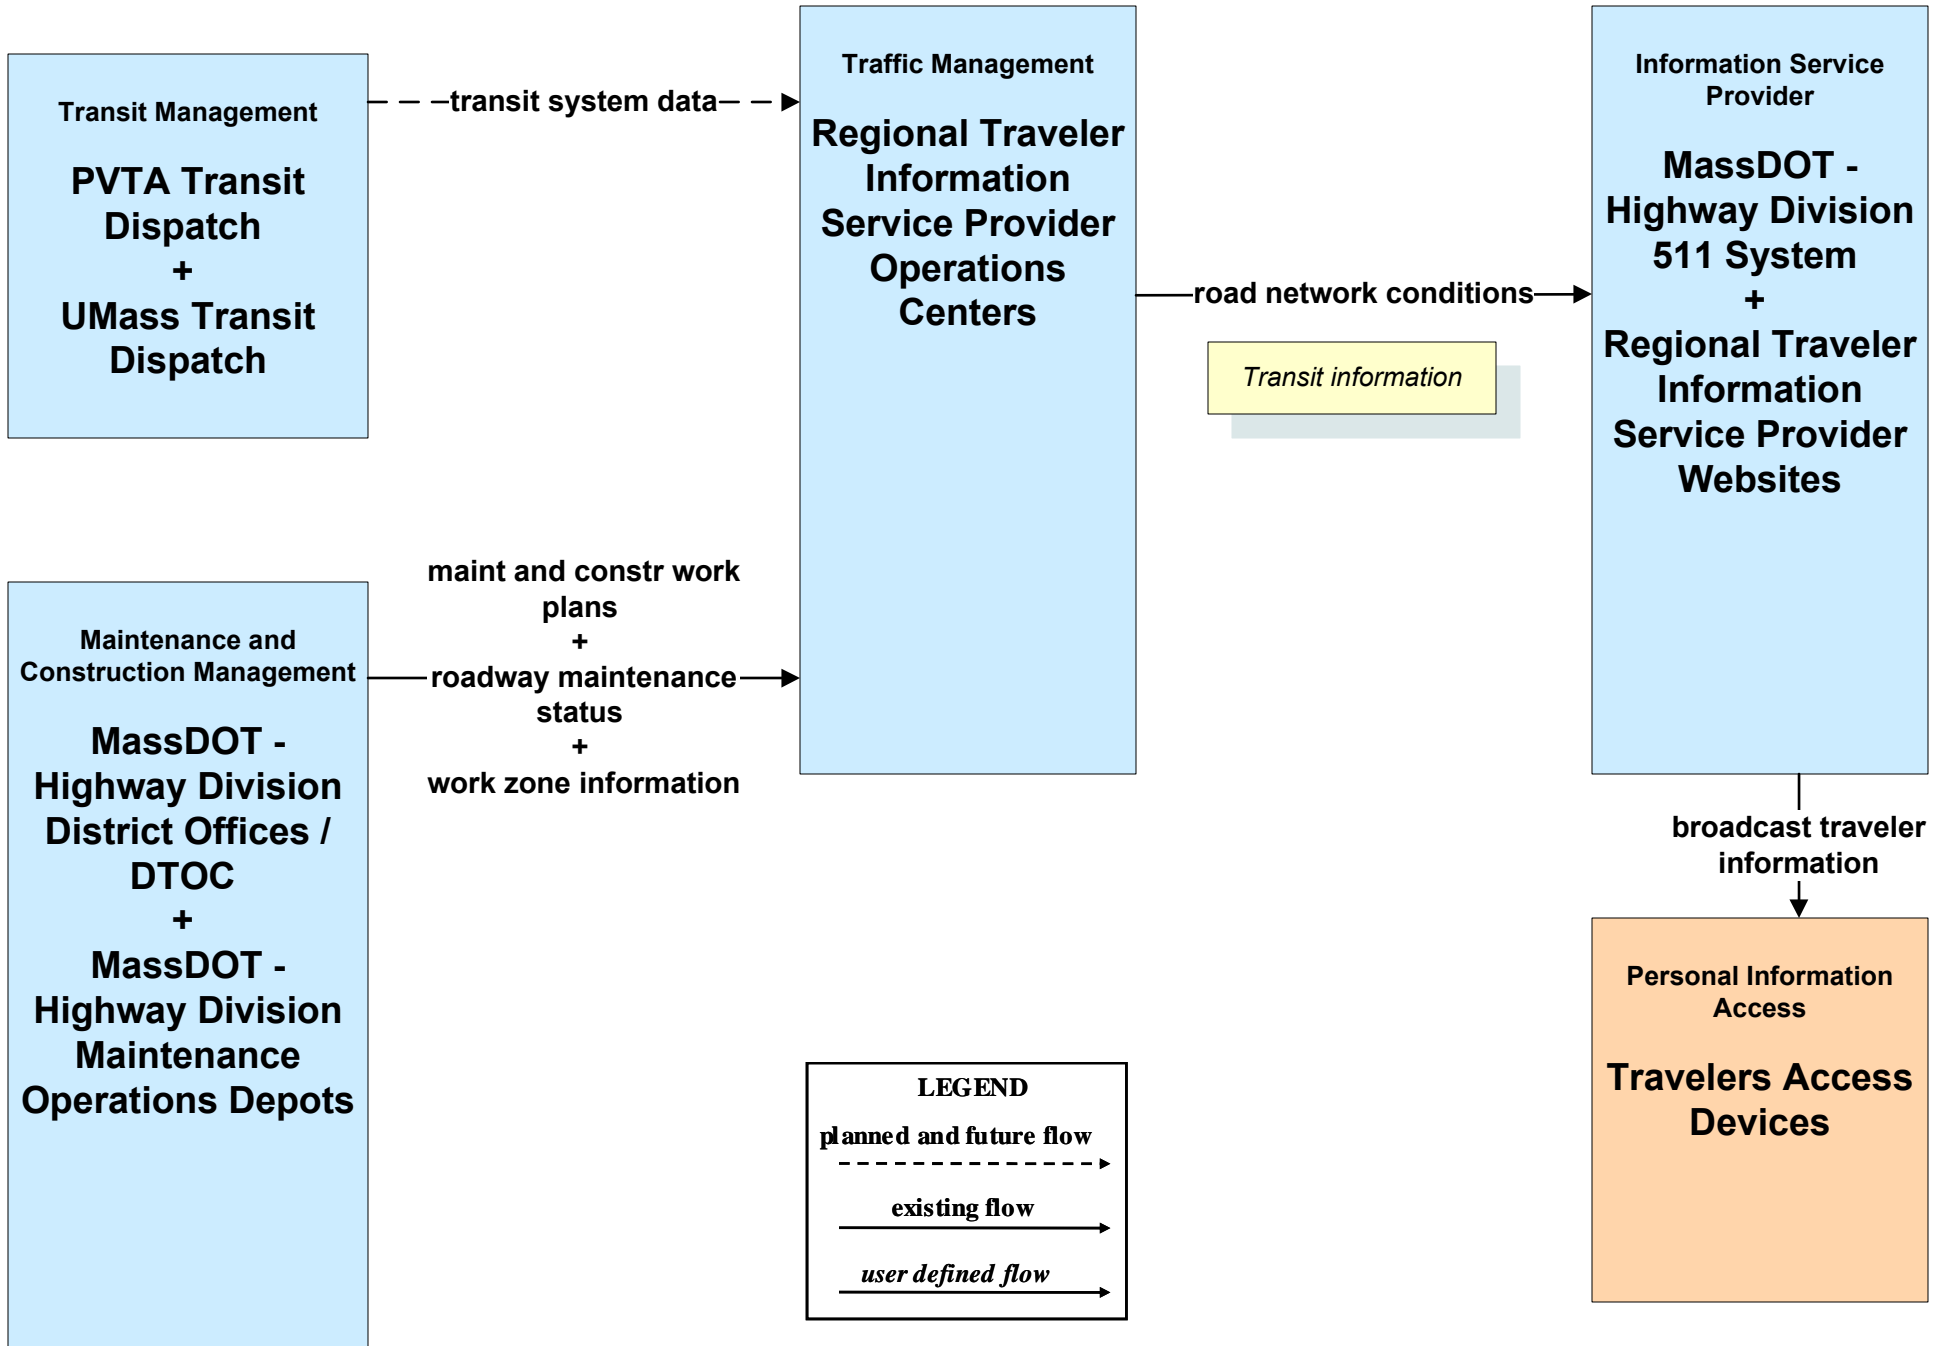

Western Massachusetts Regional ITS Architecture

Customized Market Package Diagrams

Advanced Traveler Information Systems (ATIS)

**ATIS02 - Interactive Traveler Information
MassDOT - Highway Division**

ATIS02 - Interactive Traveler Information
Private Traveler Information Service Providers (1 of 2)

**ATIS02 - Interactive Traveler Information
Private Traveler Information Service Providers (2 of 2)**

**ATIS02 - Interactive Traveler Information
Local City/Town**

ATIS02 - Interactive Traveler Information Regional Traveler Information Service Providers

**ATIS05 - ISP Based Route Guidance
Private Traveler Information Service Providers**

ATIS08 - Dynamic Ridesharing MassDOT Travel Options Program