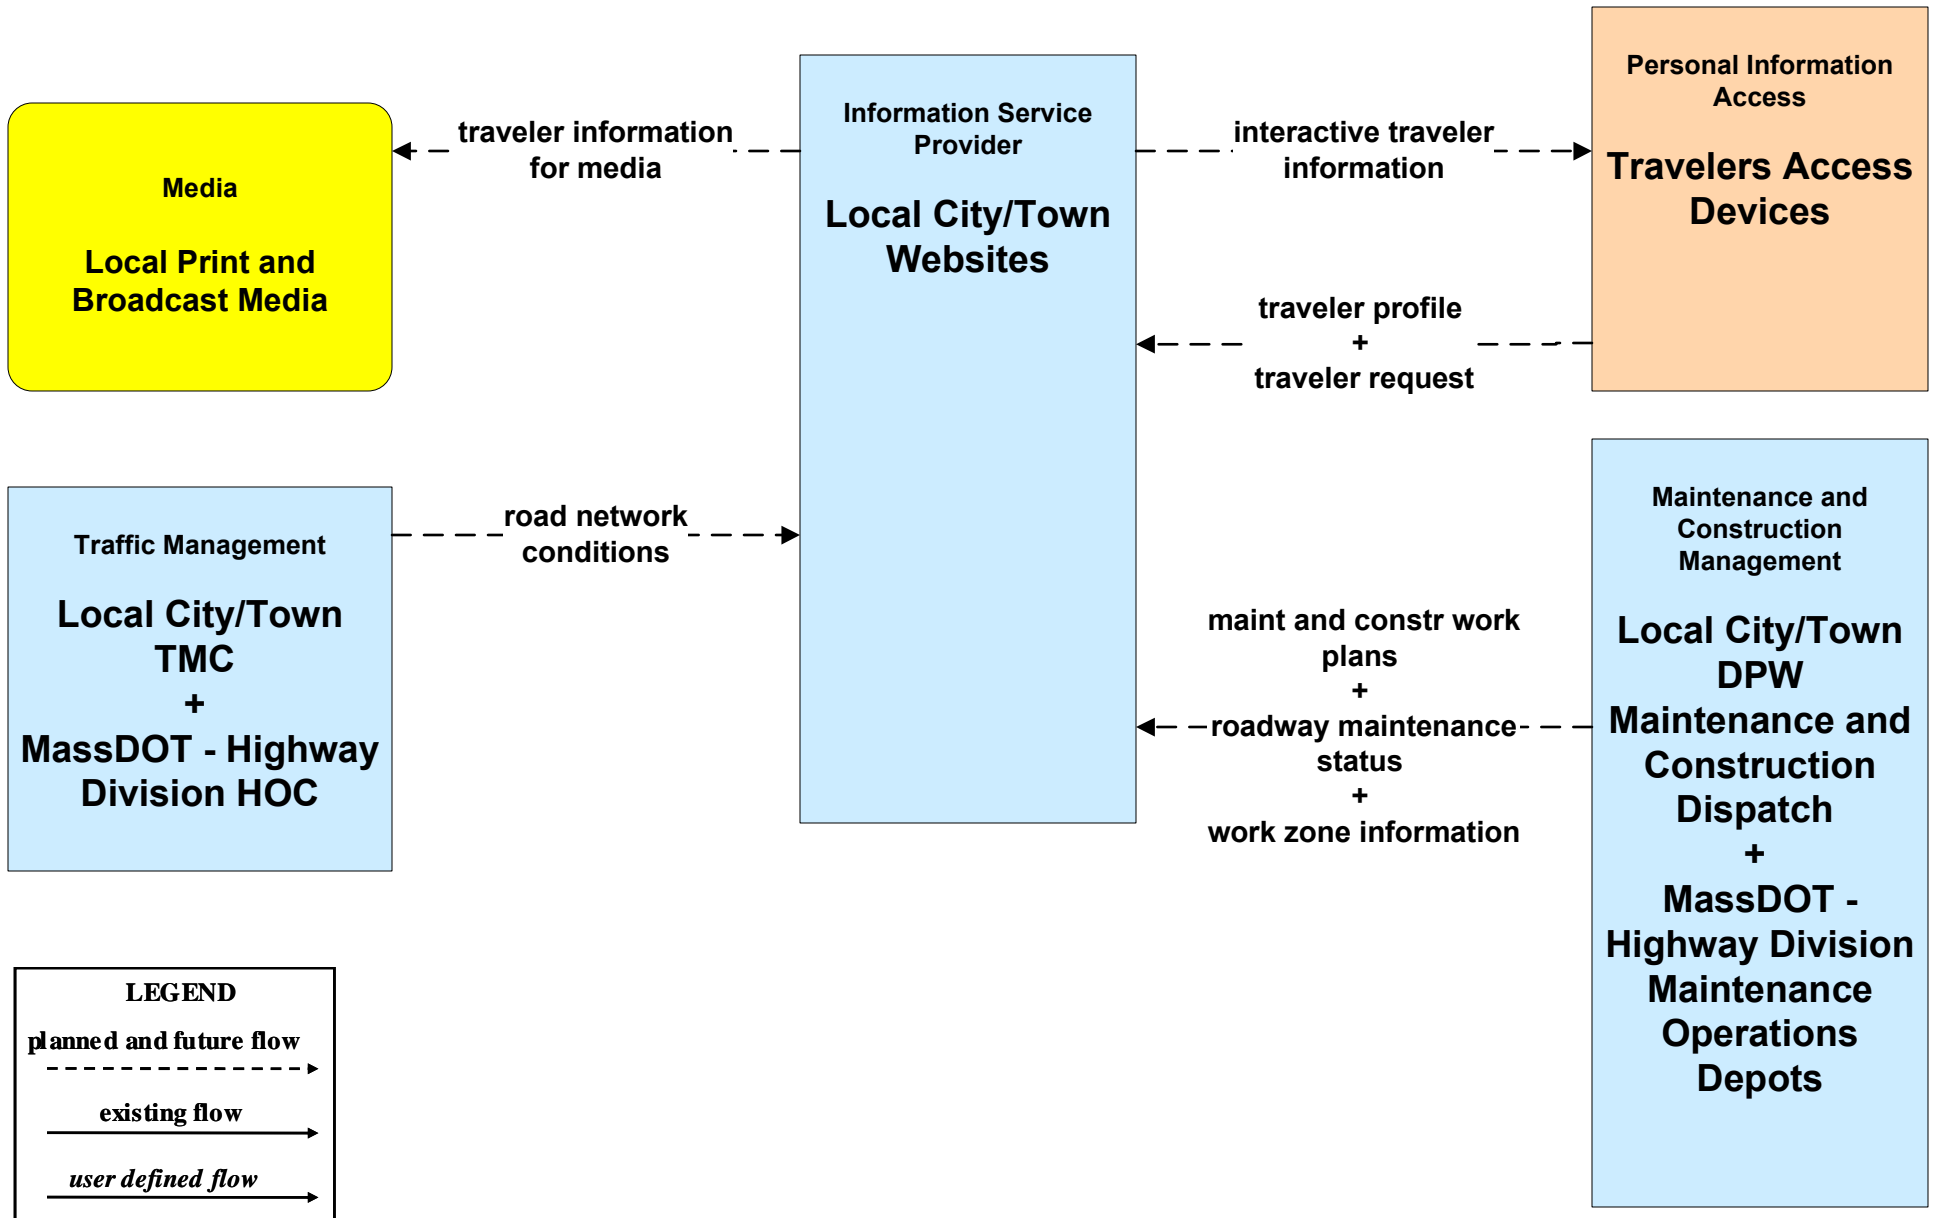

Western Massachusetts Regional ITS Architecture

Customized Market Package Diagrams

Advanced Traveler Information Systems (ATIS)

**ATIS02 - Interactive Traveler Information
MassDOT - Highway Division**

ATIS02 - Interactive Traveler Information
Private Traveler Information Service Providers (1 of 2)

**ATIS02 - Interactive Traveler Information
Private Traveler Information Service Providers (2 of 2)**

**ATIS02 - Interactive Traveler Information
Local City/Town**

ATIS02 - Interactive Traveler Information Regional Traveler Information Service Providers

**ATIS05 - ISP Based Route Guidance
Private Traveler Information Service Providers**

ATIS08 - Dynamic Ridesharing MassDOT Travel Options Program