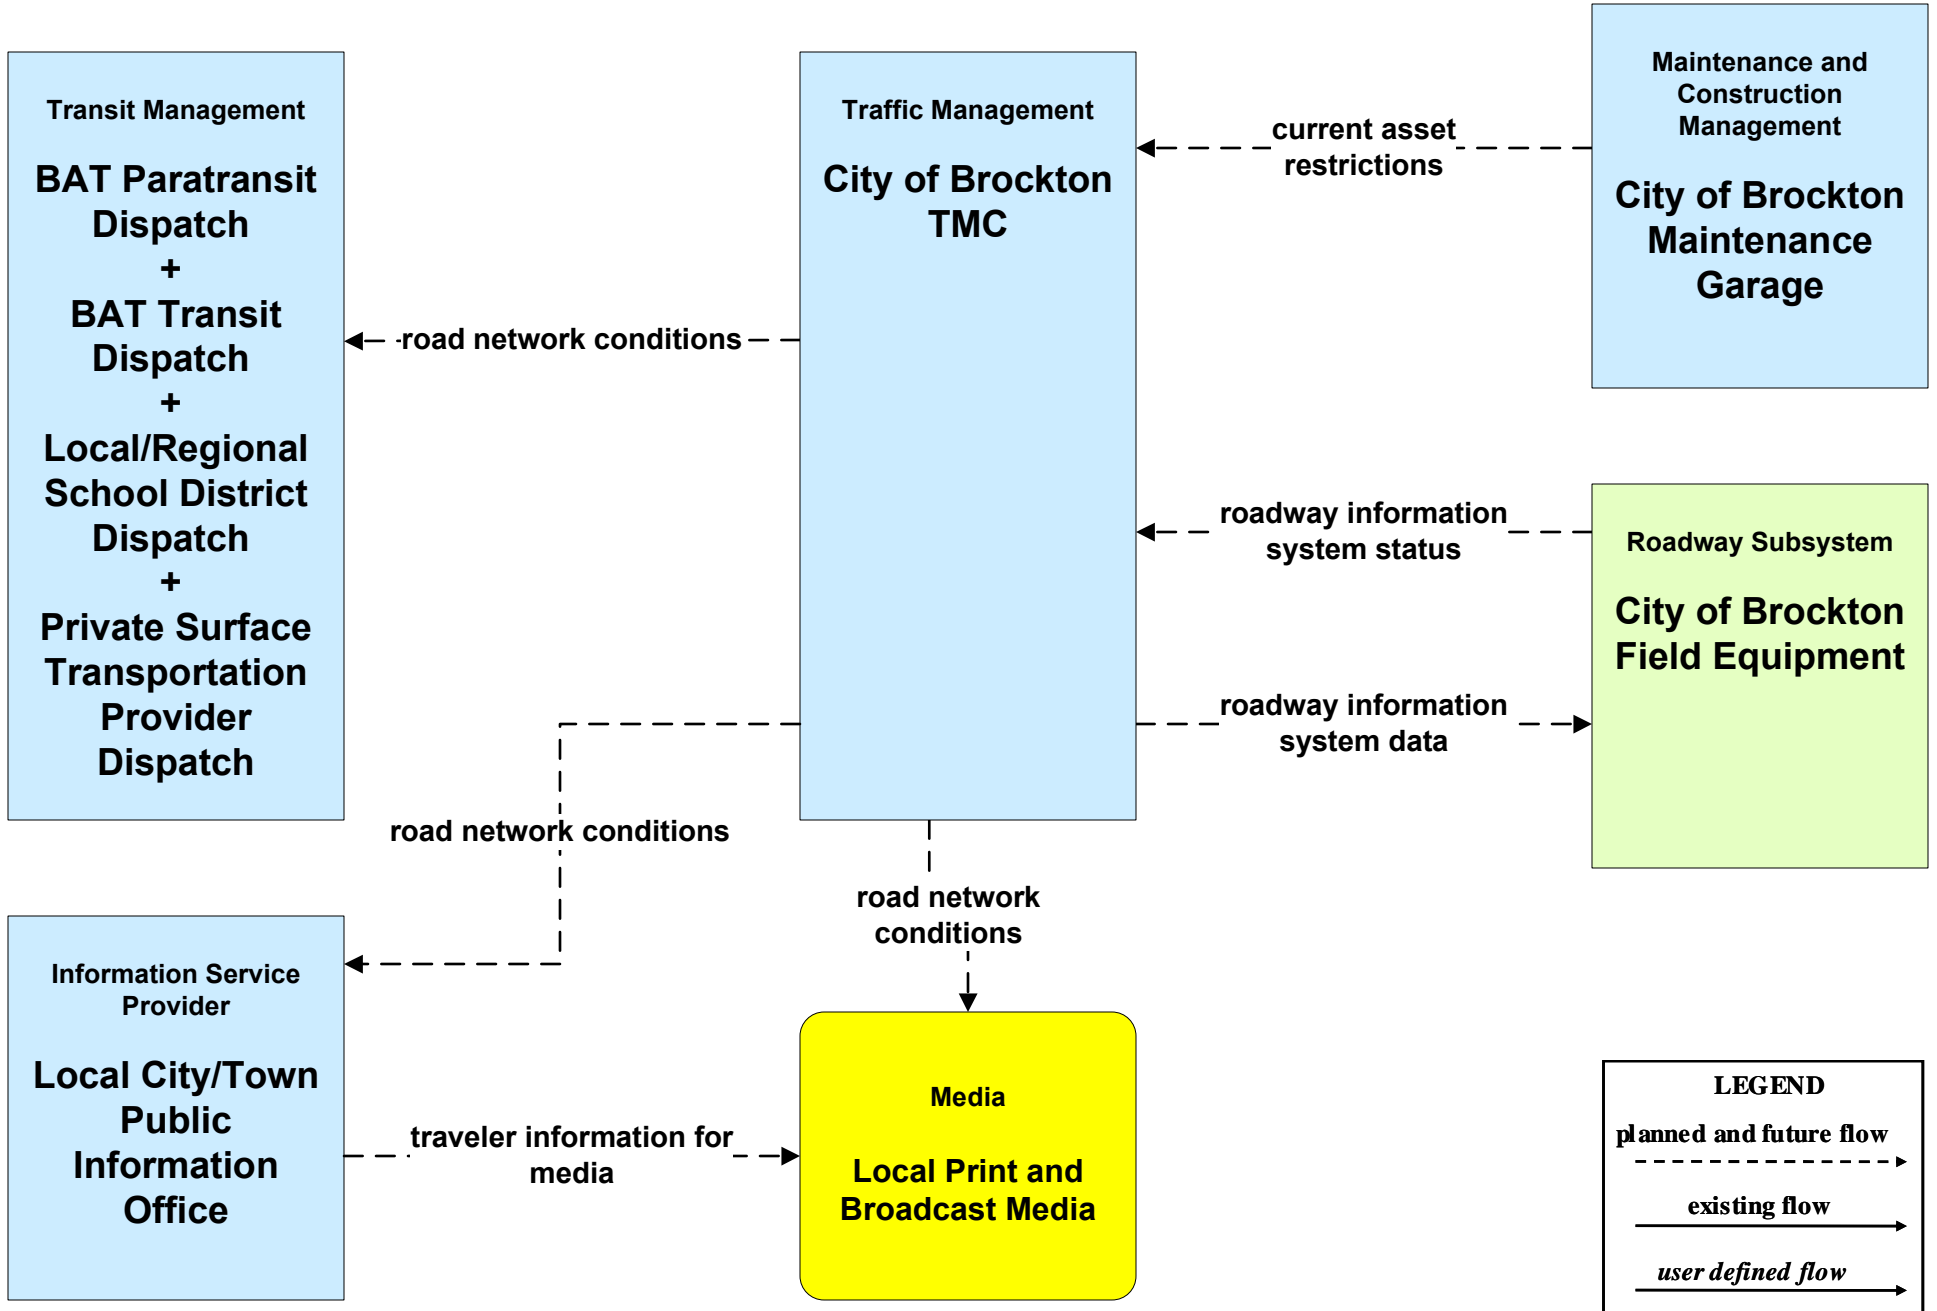

APTS01 - Transit Vehicle Tracking
TMA Shuttles / Local Cities/Towns Shuttles / Local/Regional School Districts

**ATMS06 - Traffic Information Dissemination
Boston Transportation Department**

**ATMS06 - Traffic Information Dissemination
MassDOT - Highway Division (2 of 2)**

ATMS06 - Traffic Information Dissemination City of Brockton

**ATMS06 - Traffic Information Dissemination
Local Cities/Towns (1 of 2)**

**EM09 - Evacuation and Reentry Management
City/Town/County Emergency Management Center (2 of 2)**