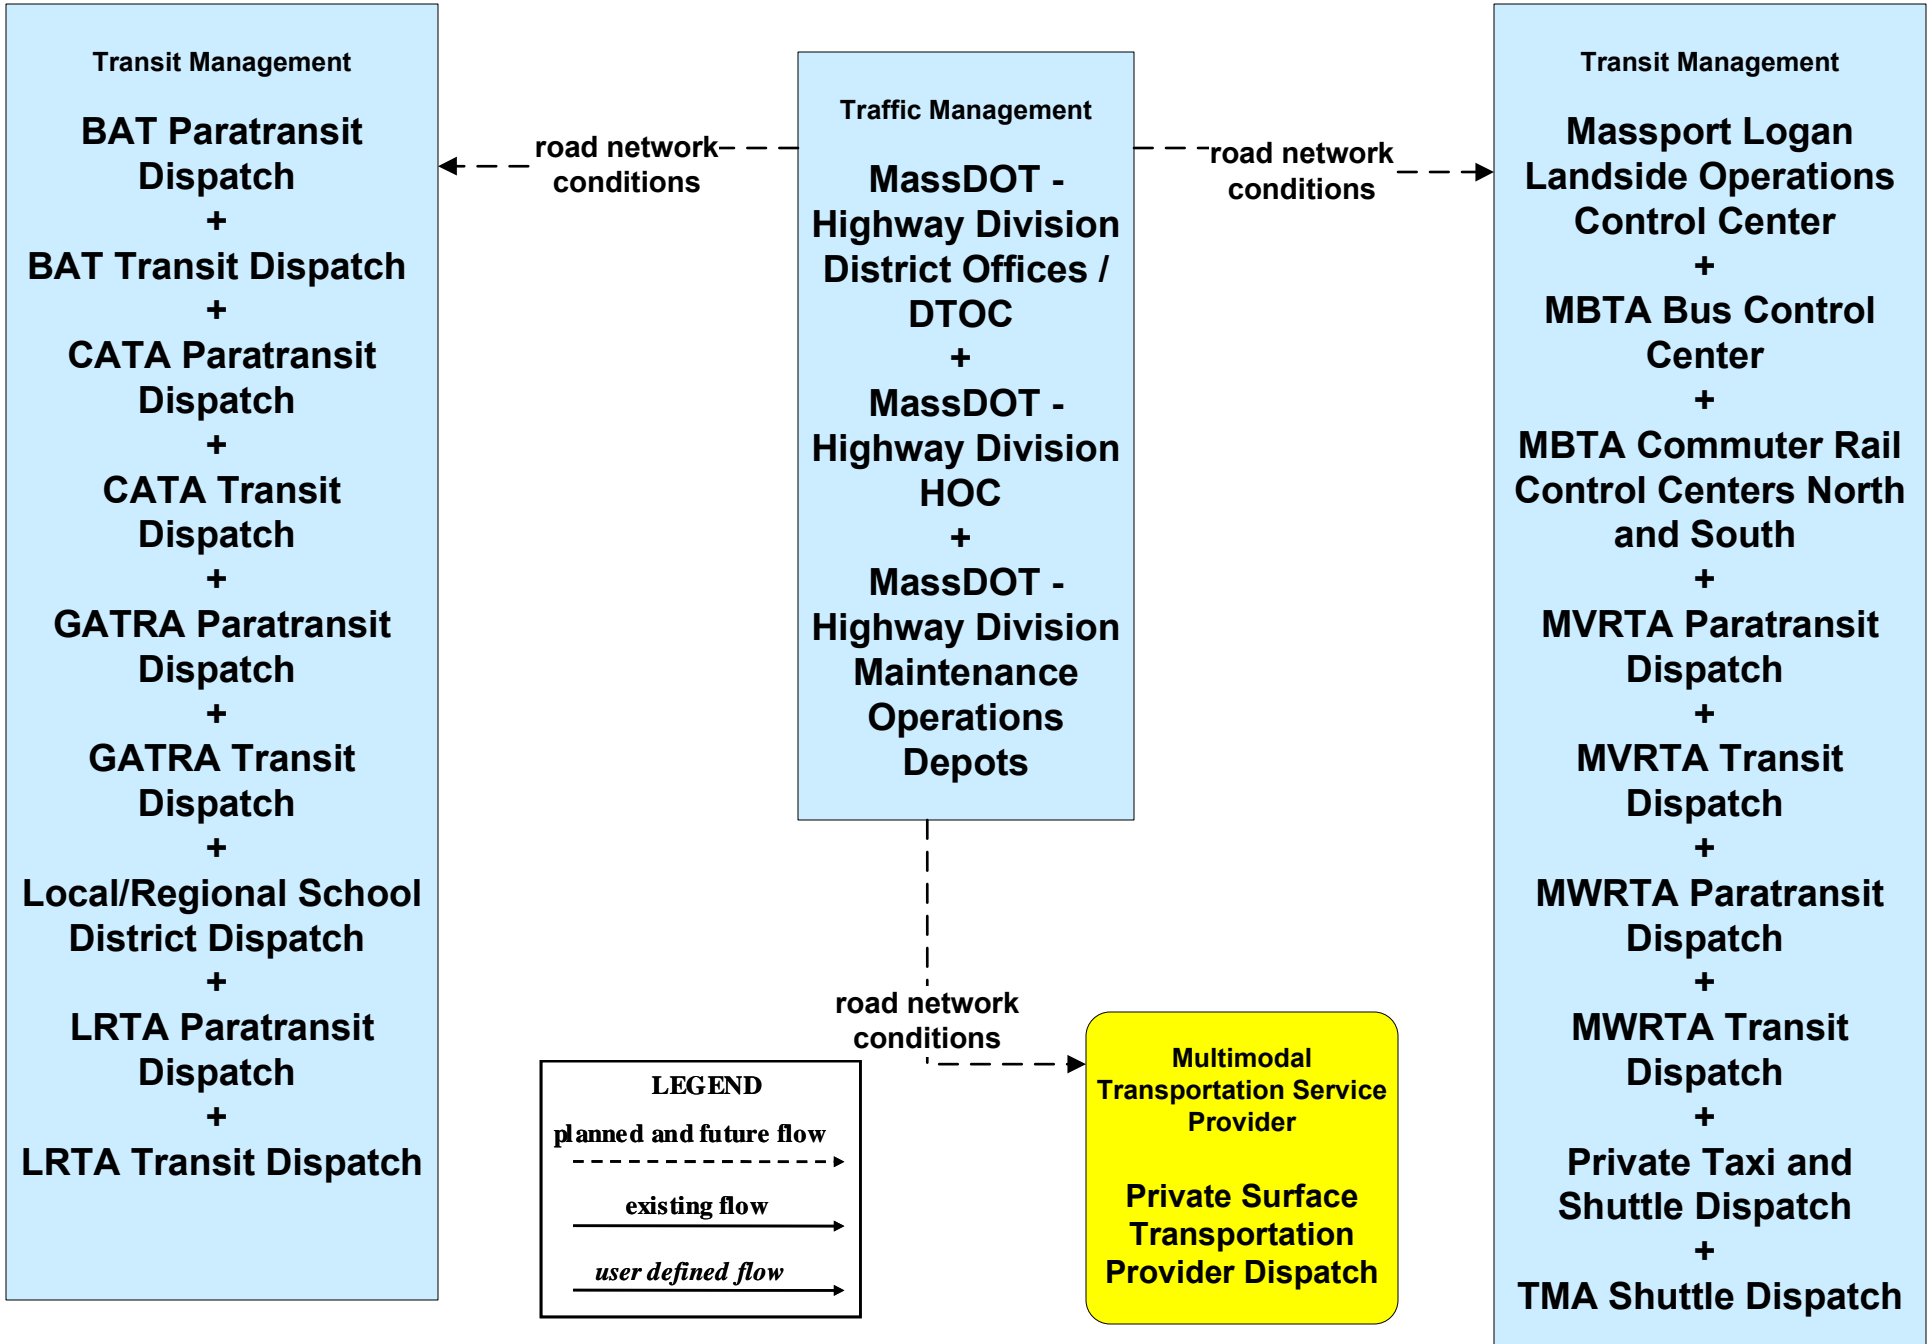

APTS01 - Transit Vehicle Tracking
TMA Shuttles / Local Cities/Towns Shuttles / Local/Regional School Districts

**ATMS06 - Traffic Information Dissemination
Boston Transportation Department**

**ATMS06 - Traffic Information Dissemination
MassDOT - Highway Division (2 of 2)**

ATMS06 - Traffic Information Dissemination City of Brockton

**ATMS06 - Traffic Information Dissemination
Local Cities/Towns (1 of 2)**

**EM09 - Evacuation and Reentry Management
City/Town/County Emergency Management Center (2 of 2)**