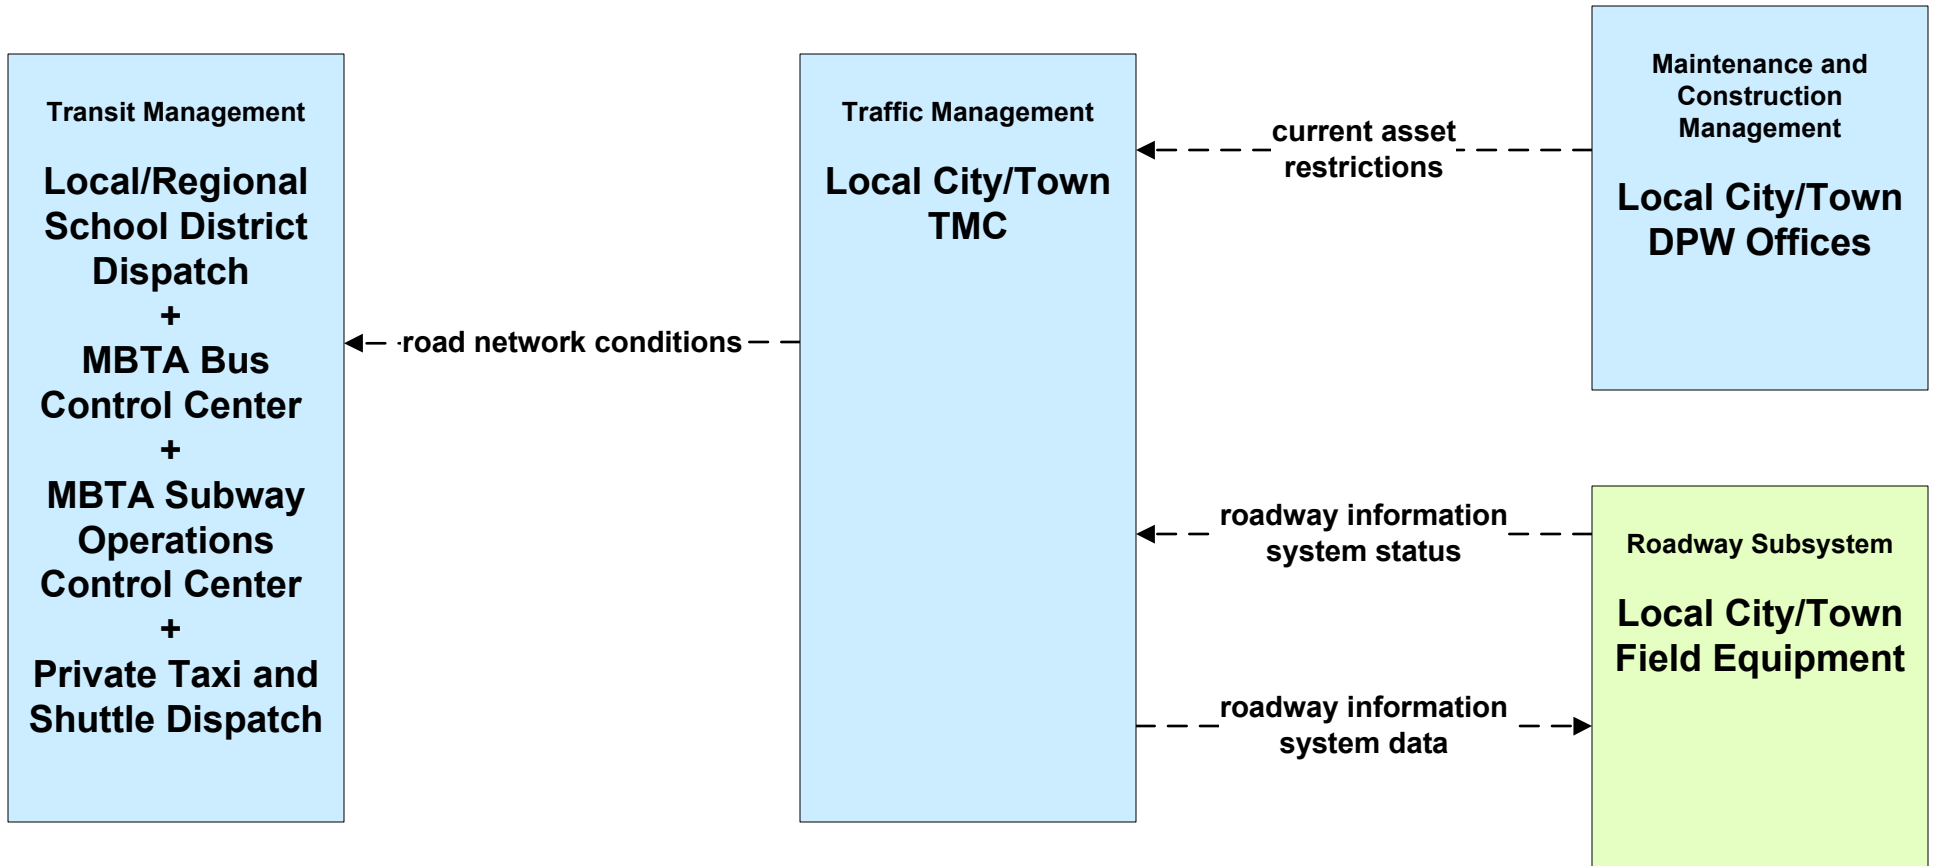

APTS01 - Transit Vehicle Tracking
TMA Shuttles / Local Cities/Towns Shuttles / Local/Regional School Districts

**ATMS06 - Traffic Information Dissemination
Boston Transportation Department**

**ATMS06 - Traffic Information Dissemination
MassDOT - Highway Division (2 of 2)**

ATMS06 - Traffic Information Dissemination City of Brockton

**ATMS06 - Traffic Information Dissemination
Local Cities/Towns (1 of 2)**

**EM09 - Evacuation and Reentry Management
City/Town/County Emergency Management Center (2 of 2)**