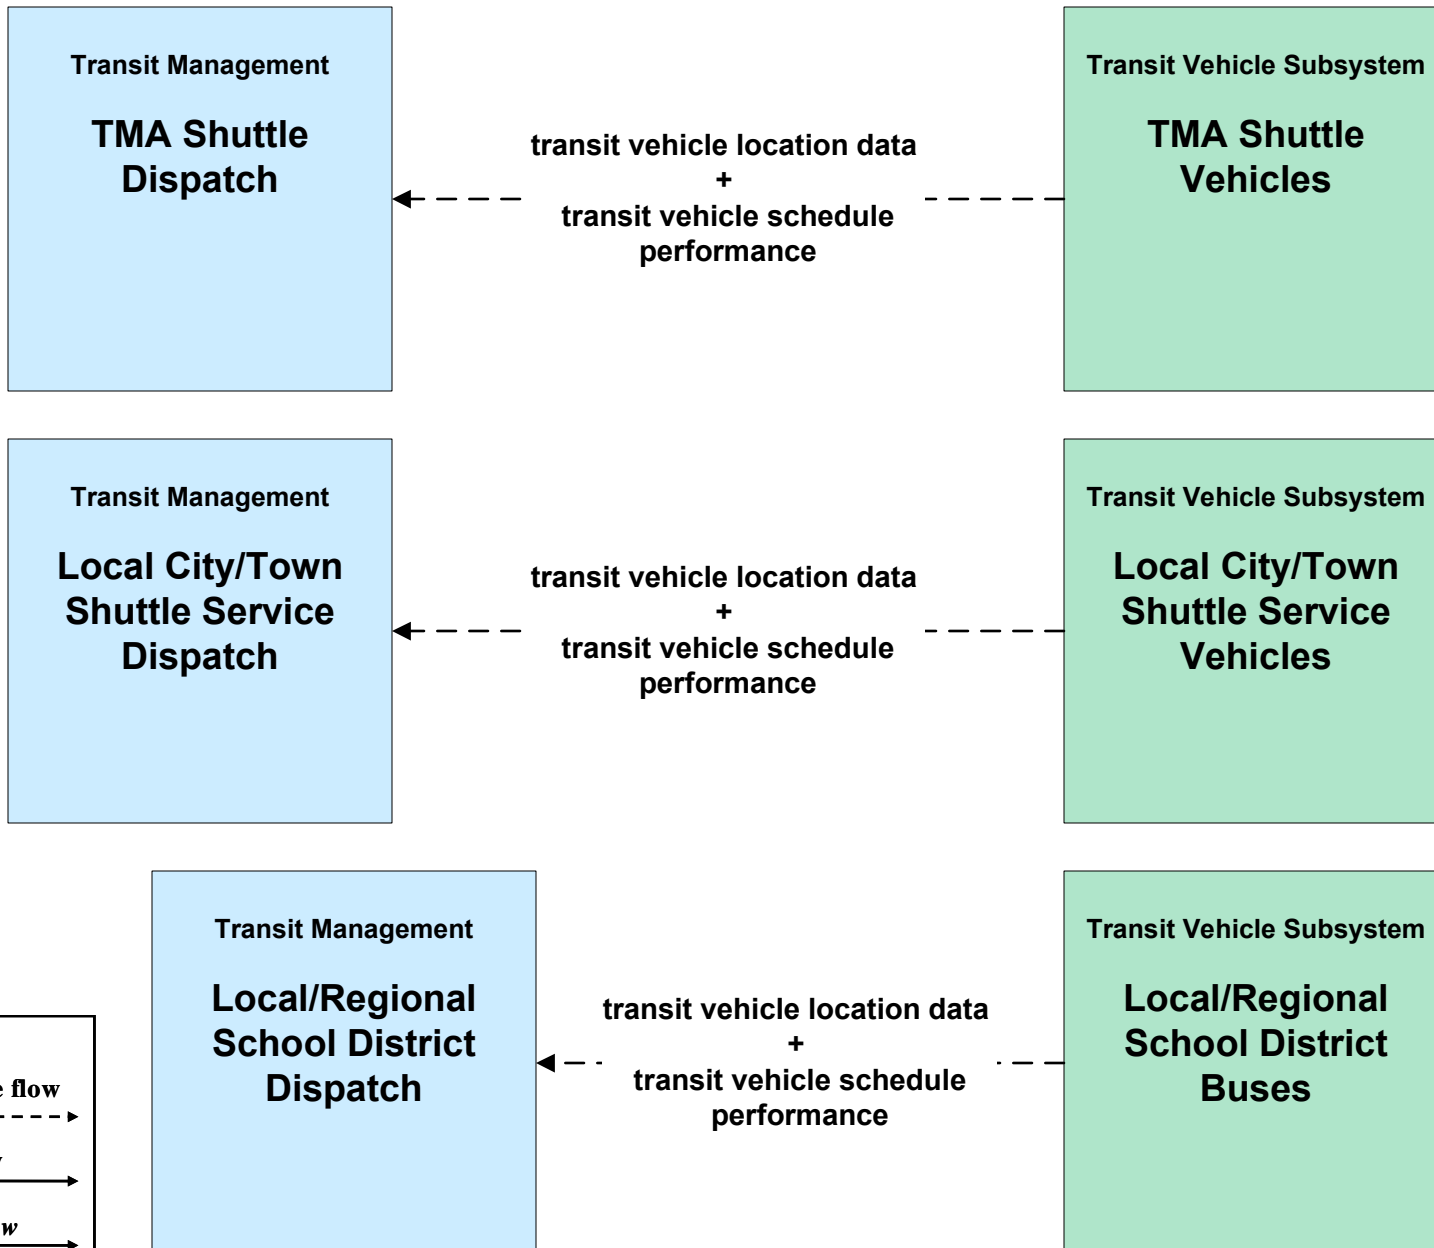

APTS01 - Transit Vehicle Tracking
TMA Shuttles / Local Cities/Towns Shuttles / Local/Regional School Districts

**ATMS06 - Traffic Information Dissemination
Boston Transportation Department**

**ATMS06 - Traffic Information Dissemination
MassDOT - Highway Division (2 of 2)**

ATMS06 - Traffic Information Dissemination City of Brockton

**ATMS06 - Traffic Information Dissemination
Local Cities/Towns (1 of 2)**

**EM09 - Evacuation and Reentry Management
City/Town/County Emergency Management Center (2 of 2)**