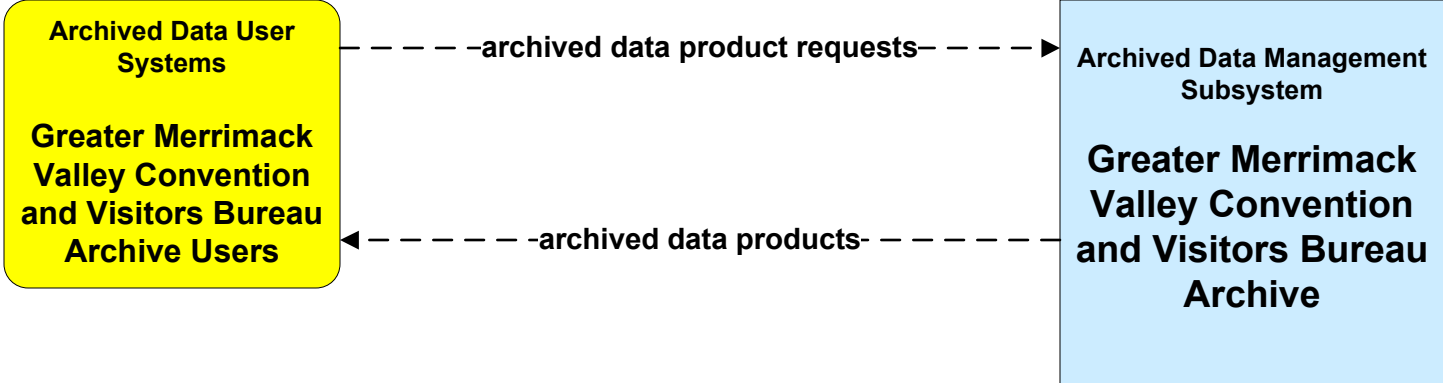

**AD1 - ITS Data Mart
RPA Transportation Archive (3 of 3)**

LEGEND

- planned and future flow* (dashed arrow)
- existing flow* (solid arrow)
- user defined flow* (solid arrow)

**AD3 - ITS Virtual Data Warehouse
MassDOT - Office of Transportation Planning**