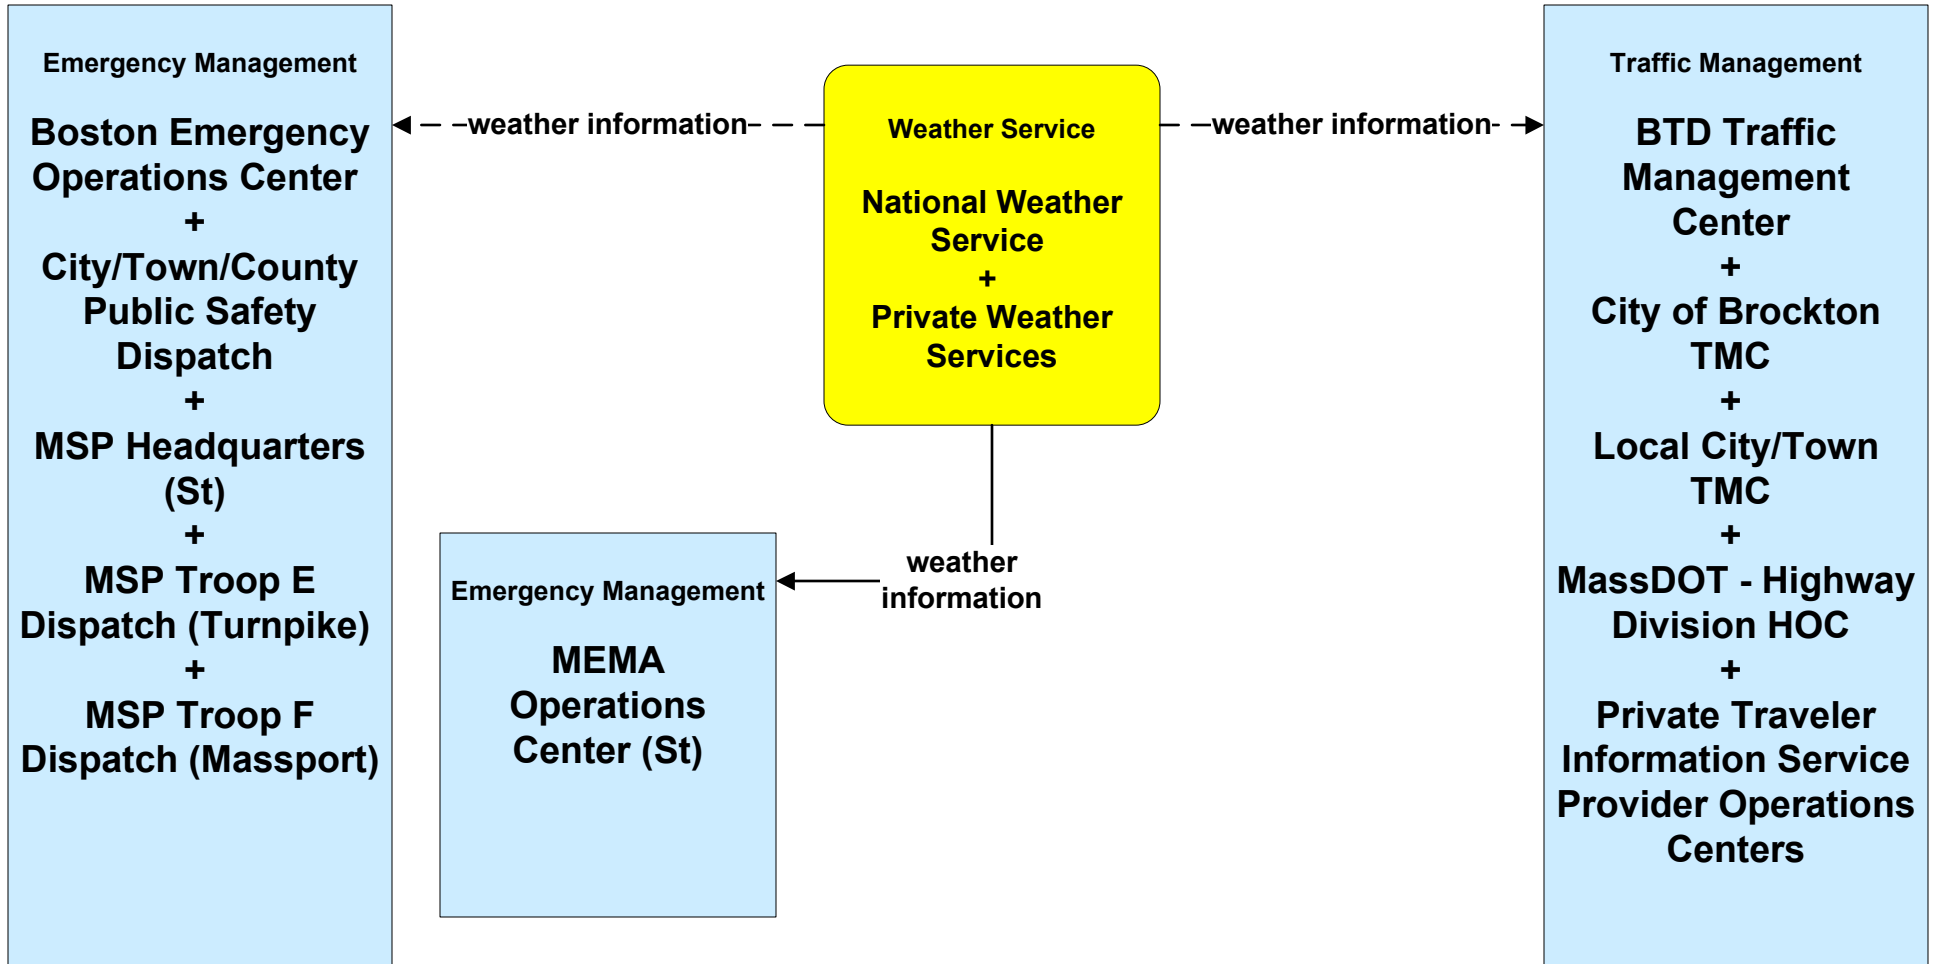

**MC03 - Road Weather Data Collection
Boston Transportation Department**

MC03 - Road Weather Data Collection Local Cities/Towns

**MC03 - Road Weather Data Collection
MassDOT - Highway Division**

MC03 - Road Weather Data Collection Massport

**MC06 - Winter Maintenance
Local Cities/Towns (1 of 2)**

**MC06 - Winter Maintenance
MassDOT - Highway Division (1 of 2)**

**MC06 - Winter Maintenance
Massport (1 of 2)**