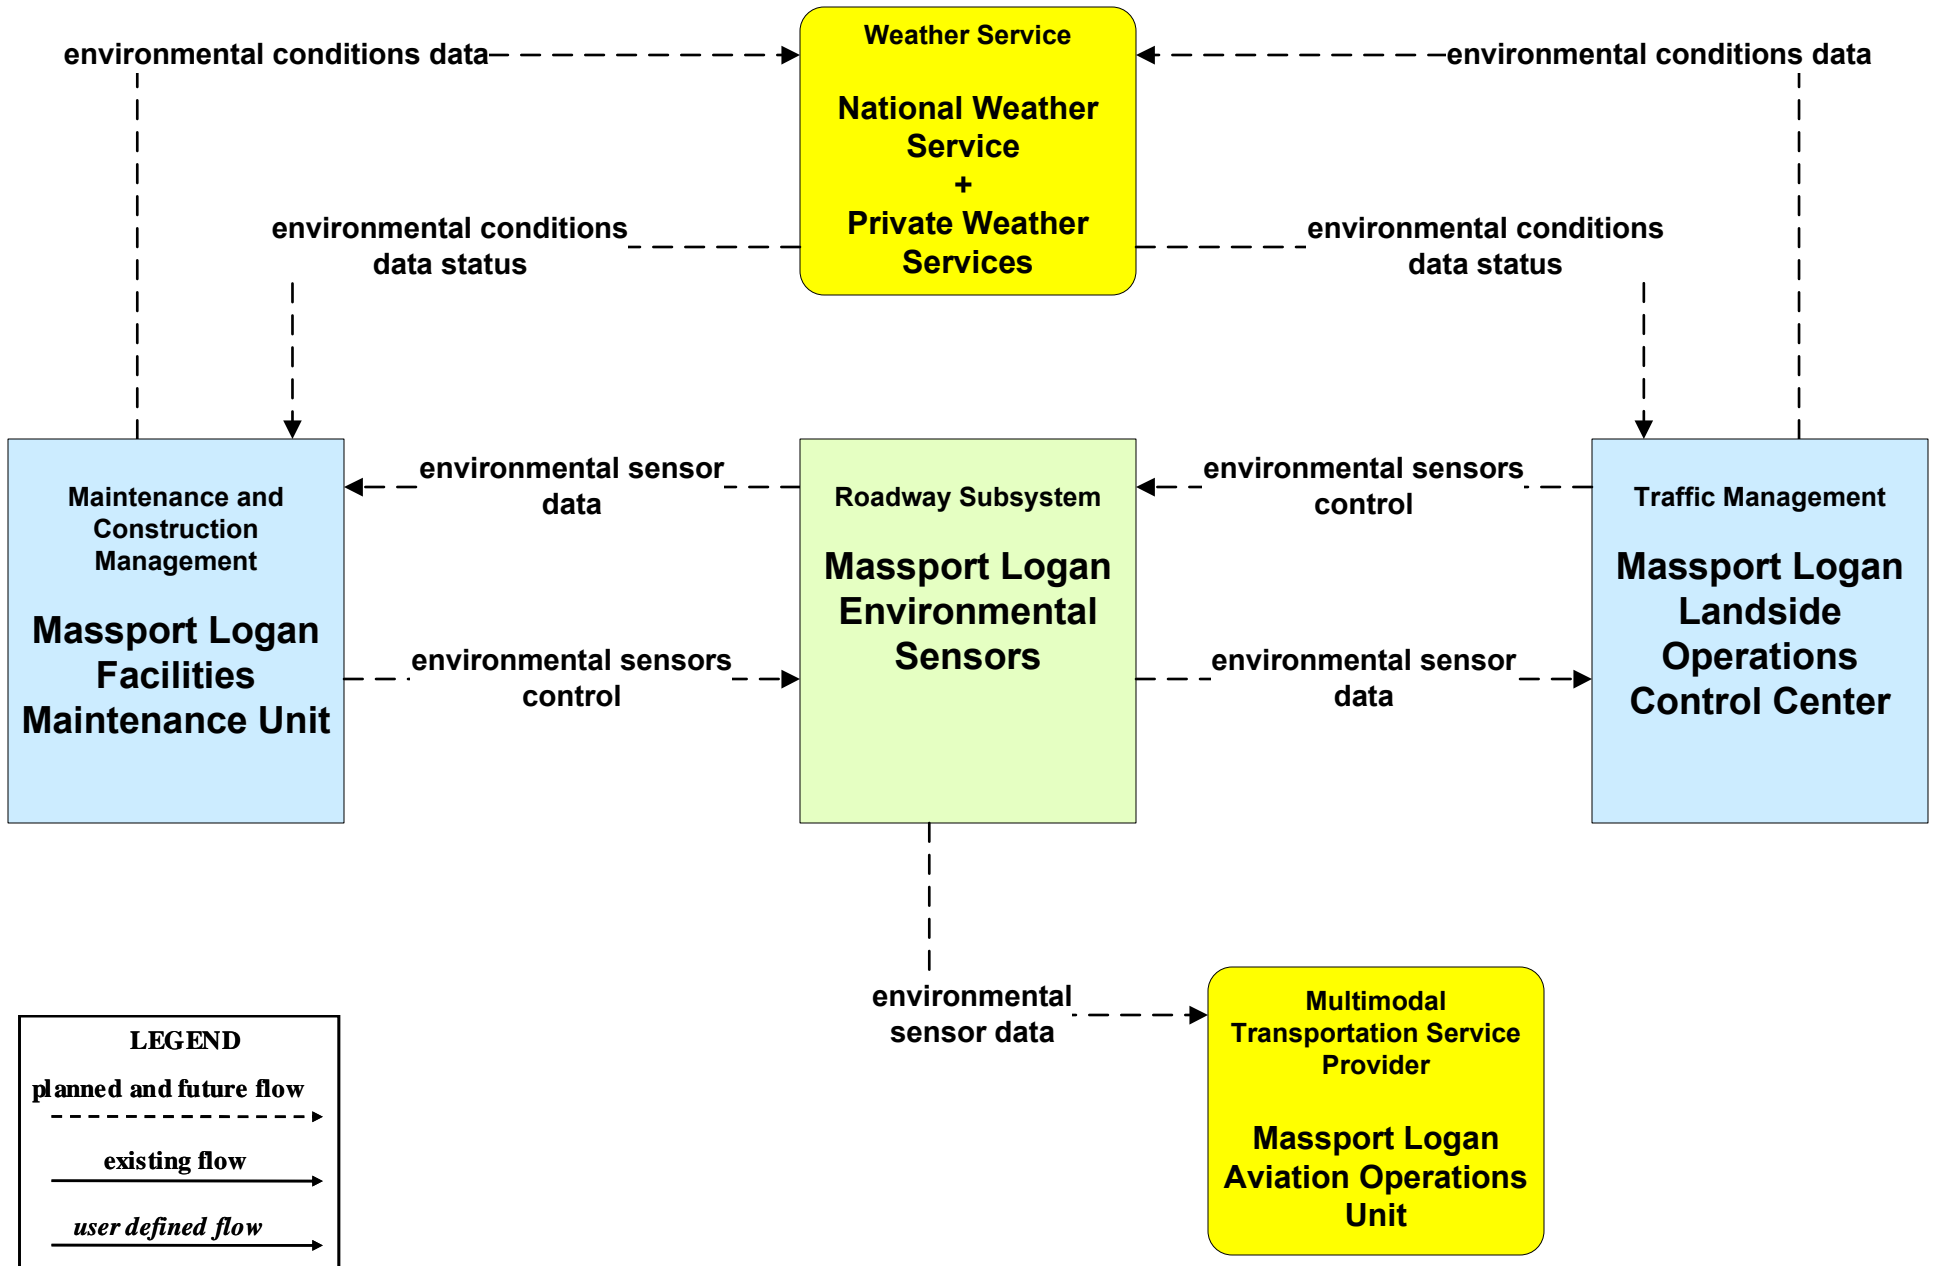

**MC03 - Road Weather Data Collection
Boston Transportation Department**

MC03 - Road Weather Data Collection Local Cities/Towns

**MC03 - Road Weather Data Collection
MassDOT - Highway Division**

MC03 - Road Weather Data Collection Massport

**MC04 - Weather Information Processing and Distribution
Private and National Weather Services (1 of 2)**

**MC04 - Weather Information Processing and Distribution
Private and National Weather Services (2 of 2)**

**MC06 - Winter Maintenance
Local Cities/Towns (1 of 2)**

**MC06 - Winter Maintenance
MassDOT - Highway Division (1 of 2)**

**MC06 - Winter Maintenance
Massport (1 of 2)**