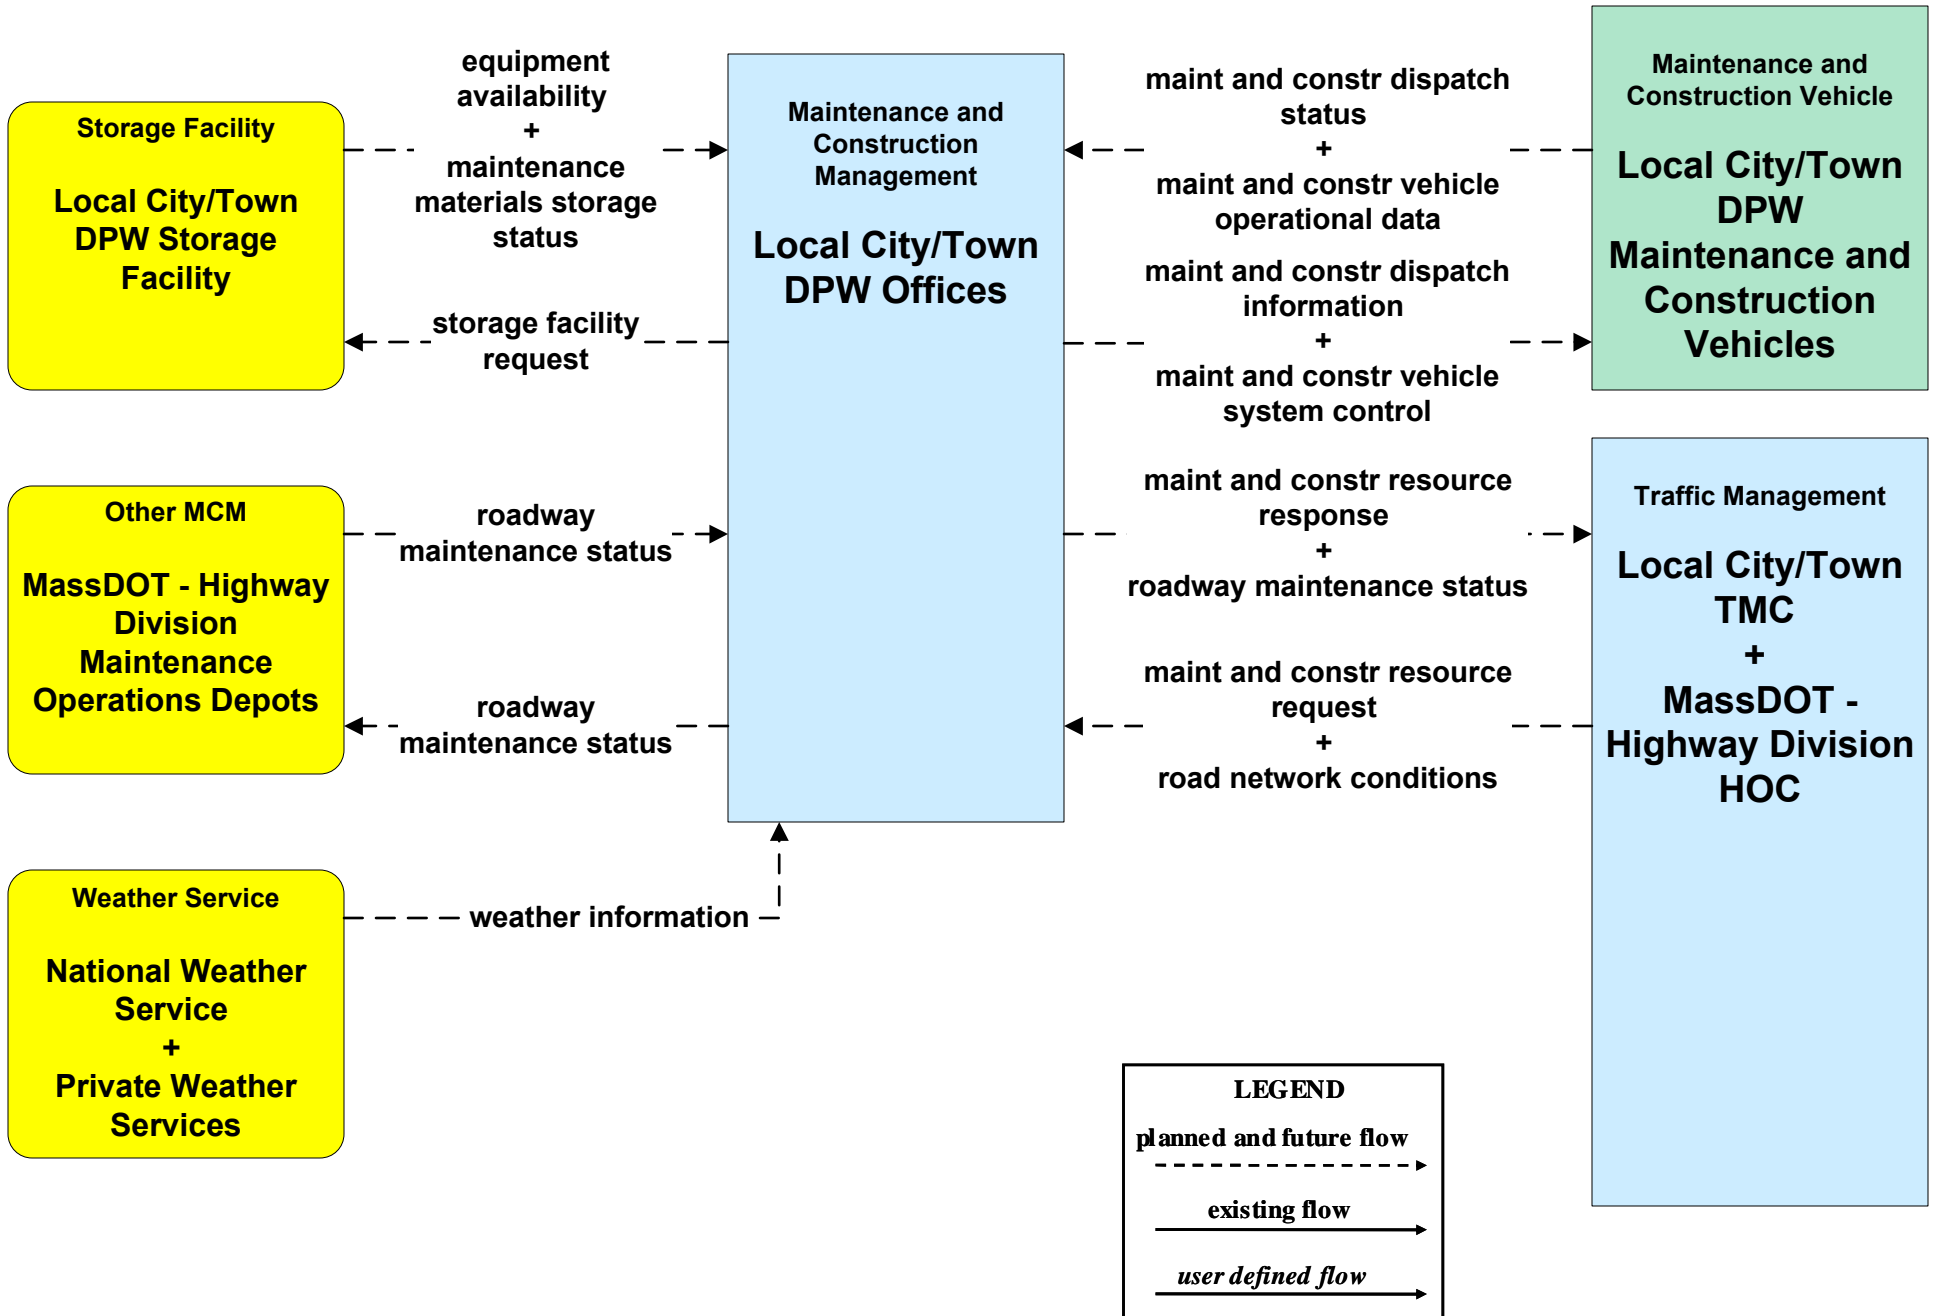

**MC03 - Road Weather Data Collection
Boston Transportation Department**

MC03 - Road Weather Data Collection Local Cities/Towns

**MC03 - Road Weather Data Collection
MassDOT - Highway Division**

MC03 - Road Weather Data Collection Massport

**MC04 - Weather Information Processing and Distribution
Private and National Weather Services (1 of 2)**

**MC04 - Weather Information Processing and Distribution
Private and National Weather Services (2 of 2)**

**MC06 - Winter Maintenance
Local Cities/Towns (1 of 2)**

**MC06 - Winter Maintenance
MassDOT - Highway Division (1 of 2)**

**MC06 - Winter Maintenance
Massport (1 of 2)**