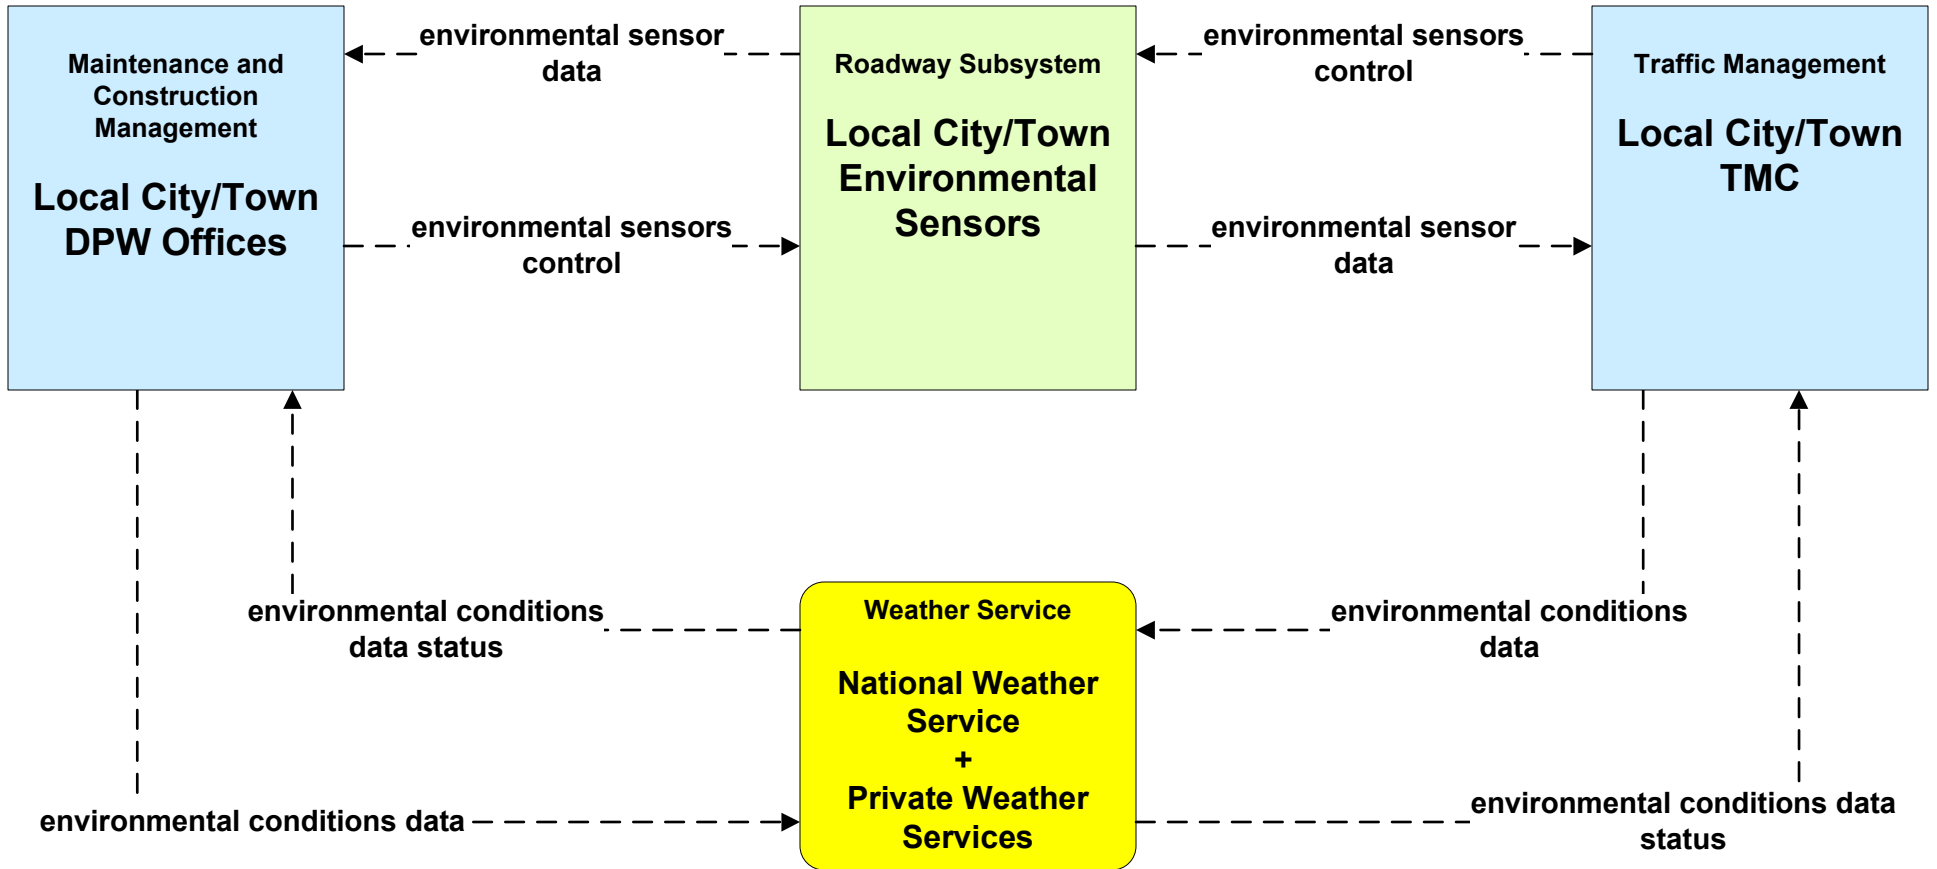

**MC03 - Road Weather Data Collection
Boston Transportation Department**

MC03 - Road Weather Data Collection Local Cities/Towns

**MC03 - Road Weather Data Collection
MassDOT - Highway Division**

MC03 - Road Weather Data Collection Massport

**MC04 - Weather Information Processing and Distribution
Private and National Weather Services (1 of 2)**

**MC04 - Weather Information Processing and Distribution
Private and National Weather Services (2 of 2)**

**MC06 - Winter Maintenance
Local Cities/Towns (1 of 2)**

**MC06 - Winter Maintenance
MassDOT - Highway Division (1 of 2)**

**MC06 - Winter Maintenance
Massport (1 of 2)**