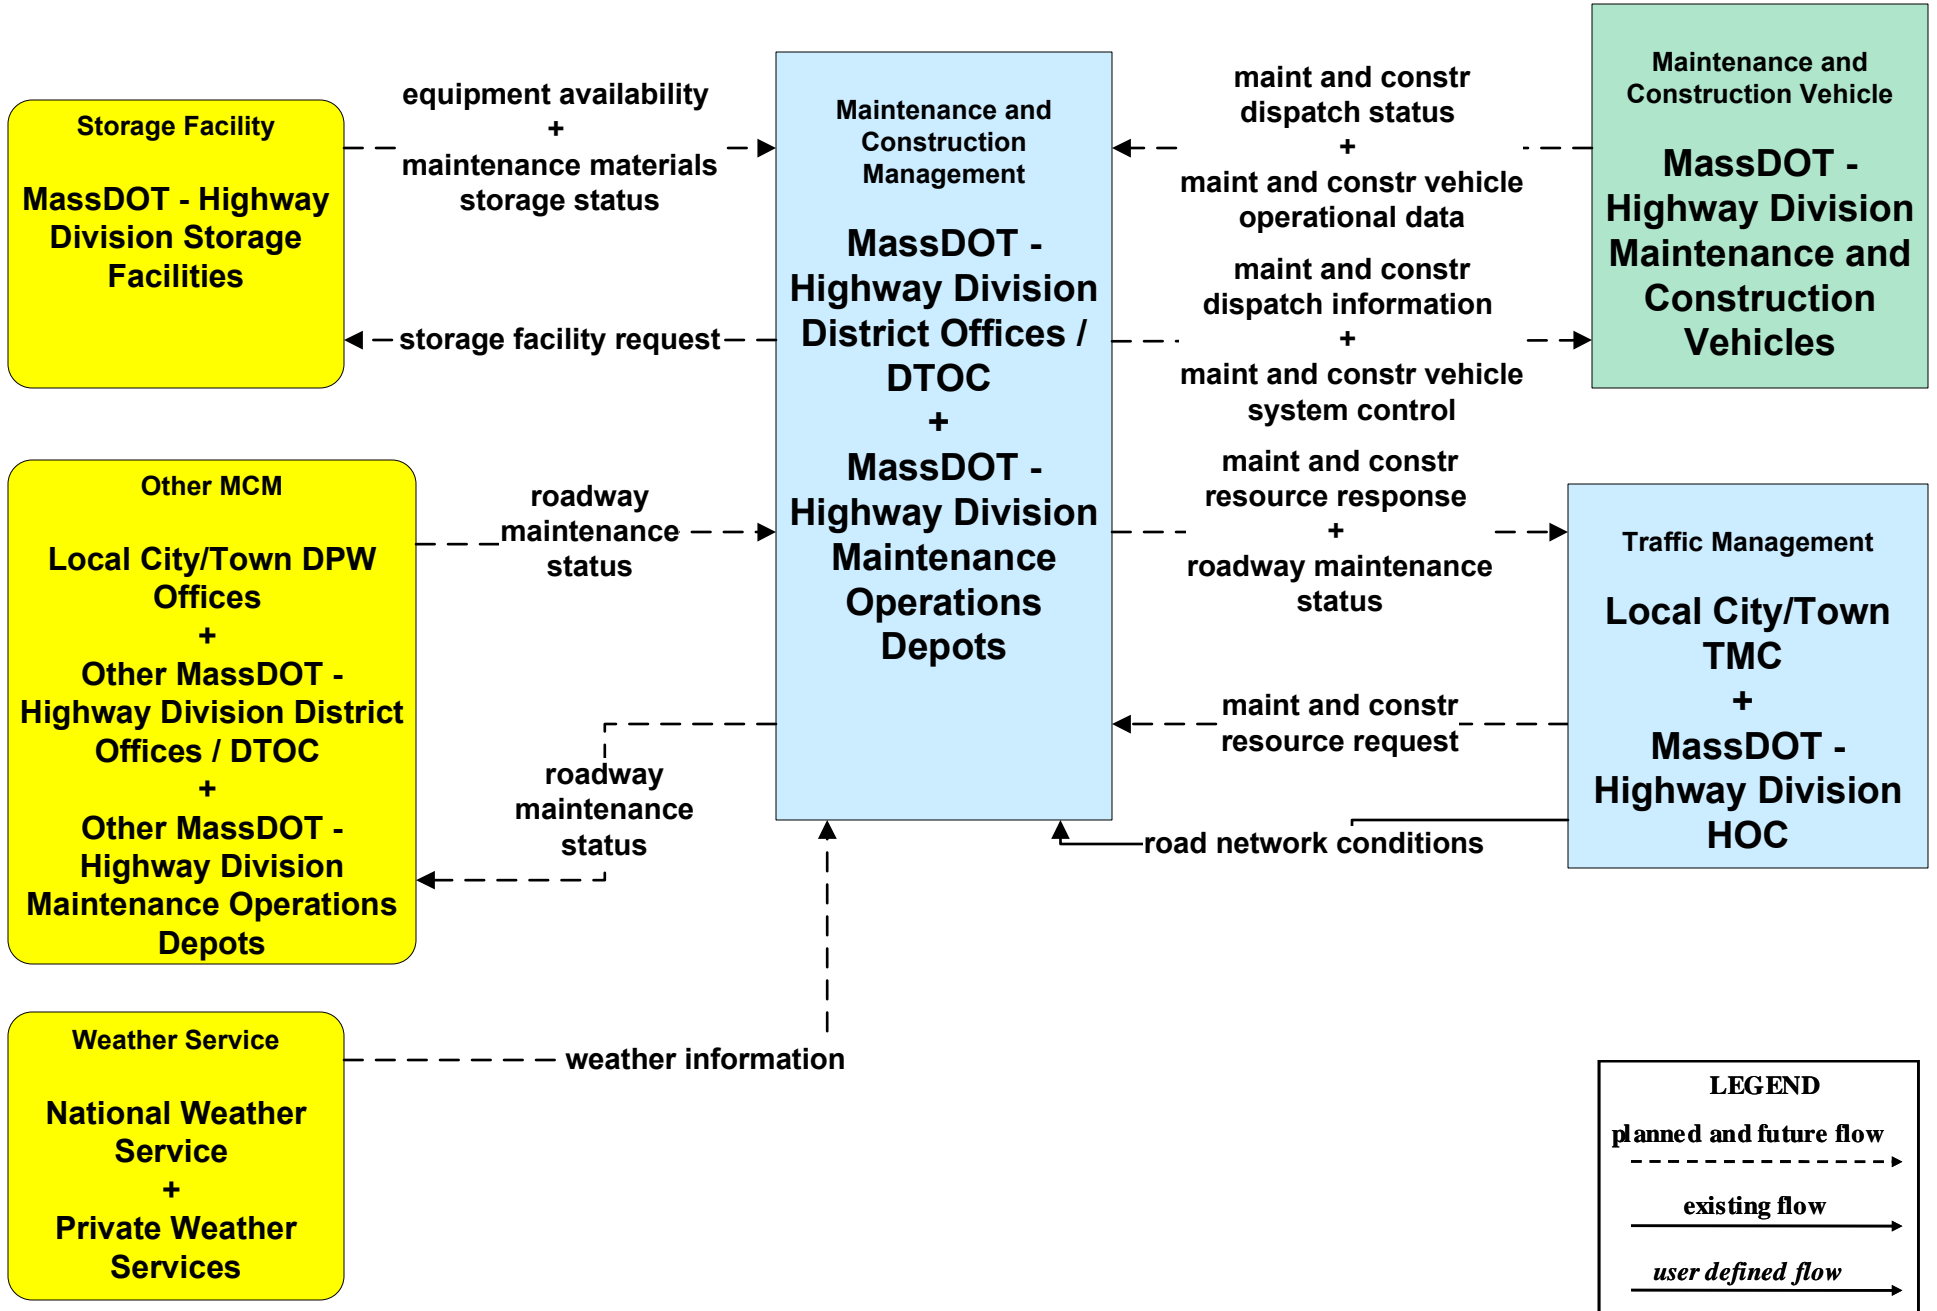

**MC03 - Road Weather Data Collection
Boston Transportation Department**

MC03 - Road Weather Data Collection Local Cities/Towns

**MC03 - Road Weather Data Collection
MassDOT - Highway Division**

MC03 - Road Weather Data Collection Massport

**MC04 - Weather Information Processing and Distribution
Private and National Weather Services (1 of 2)**

**MC04 - Weather Information Processing and Distribution
Private and National Weather Services (2 of 2)**

**MC06 - Winter Maintenance
Local Cities/Towns (1 of 2)**

**MC06 - Winter Maintenance
MassDOT - Highway Division (1 of 2)**

**MC06 - Winter Maintenance
Massport (1 of 2)**