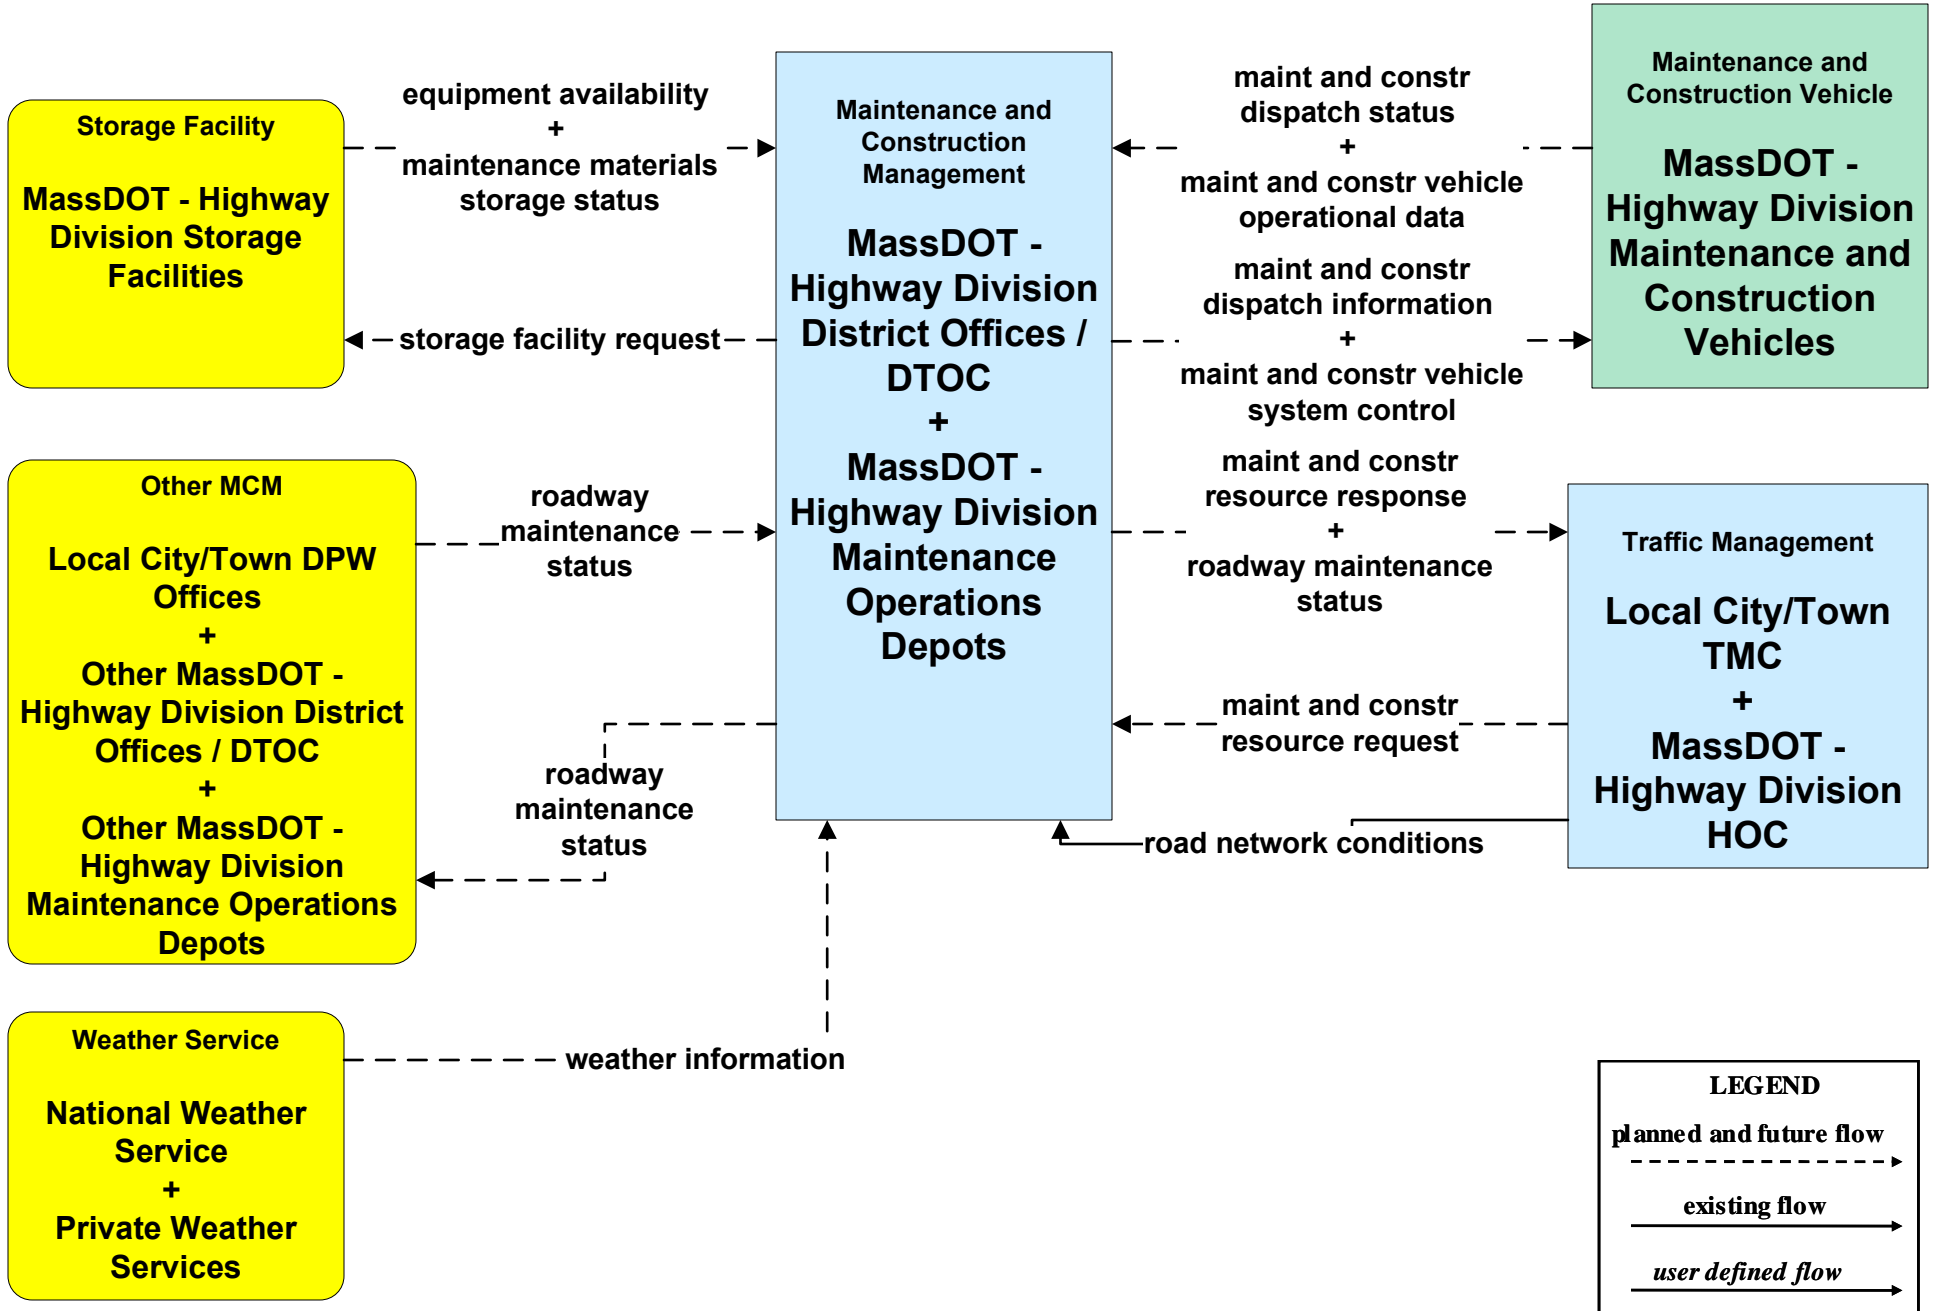

**MC03 - Road Weather Data Collection  
Boston Transportation Department**

# MC03 - Road Weather Data Collection Local Cities/Towns

**MC03 - Road Weather Data Collection  
MassDOT - Highway Division**

# MC03 - Road Weather Data Collection Massport

**MC03 - Road Weather Data Collection  
MEMA**

**MC04 - Weather Information Processing and Distribution  
Private and National Weather Services (1 of 2)**

**MC04 - Weather Information Processing and Distribution  
Private and National Weather Services (2 of 2)**

**MC06 - Winter Maintenance  
Local Cities/Towns (1 of 2)**

**MC06 - Winter Maintenance  
MassDOT - Highway Division (1 of 2)**

**MC06 - Winter Maintenance  
Massport (1 of 2)**