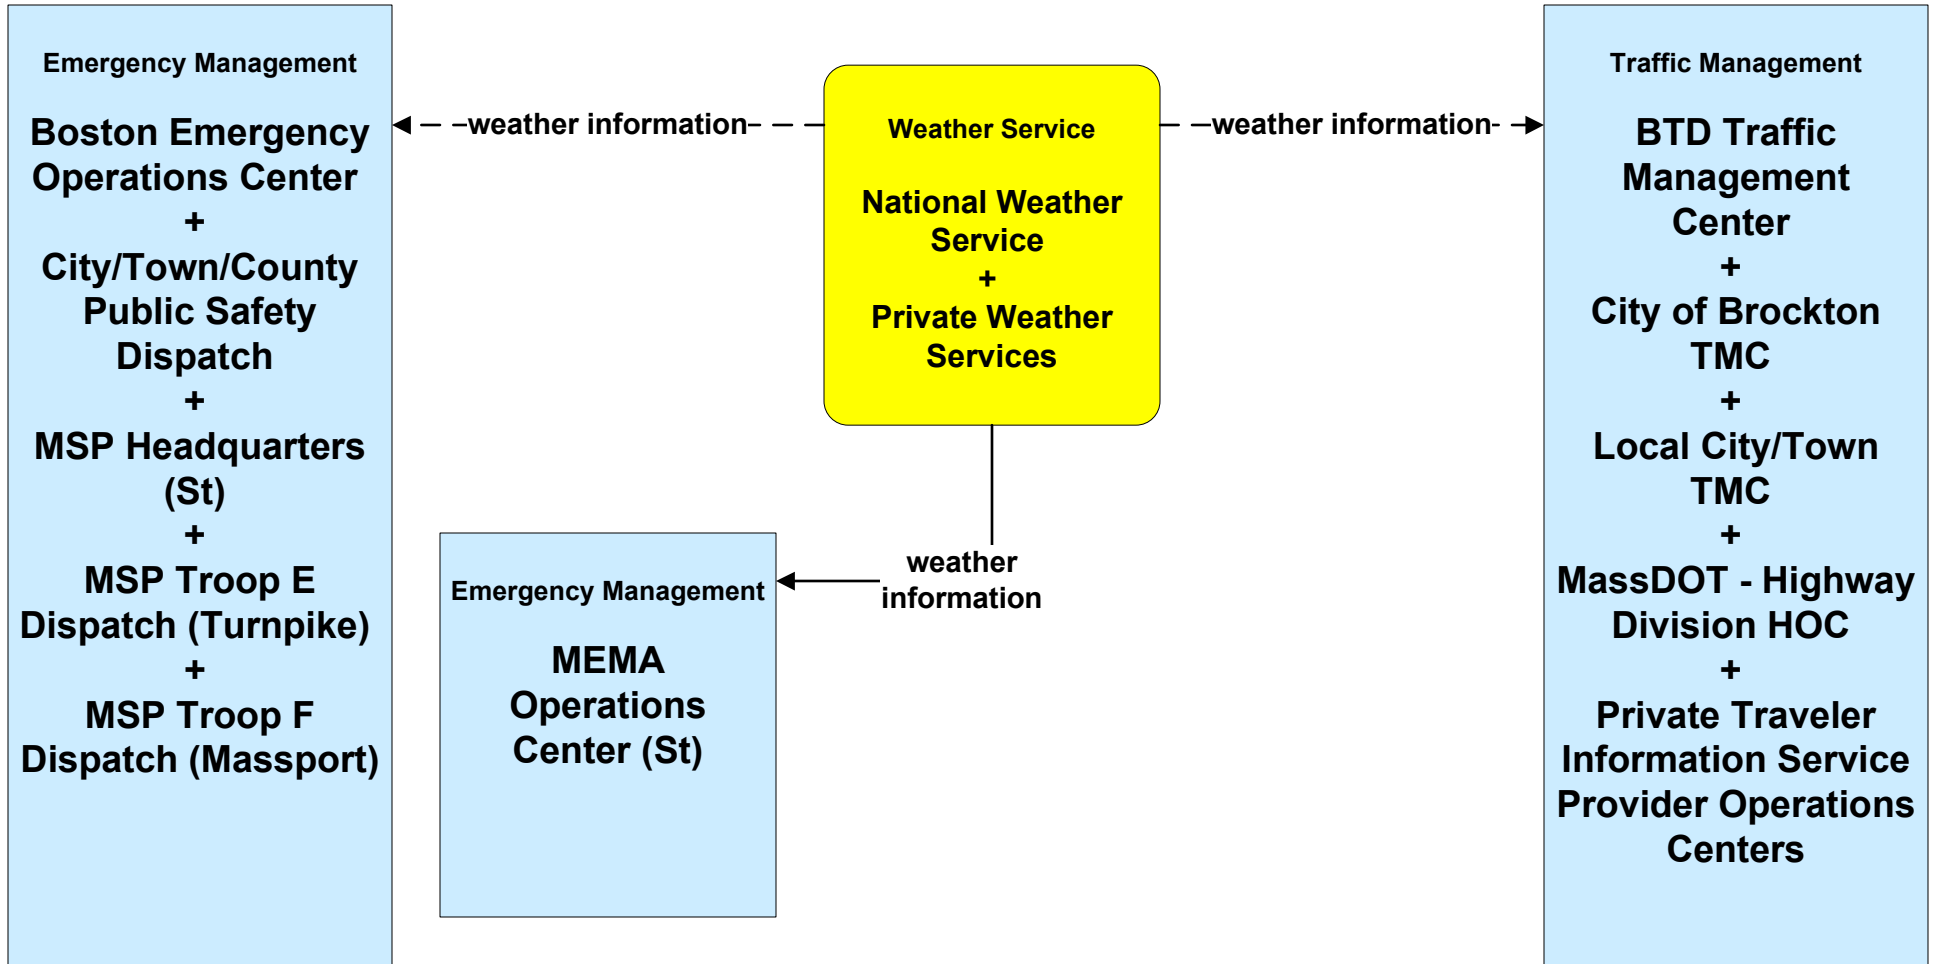

# MC03 - Road Weather Data Collection Massport

**MC03 - Road Weather Data Collection  
MEMA**

**MC04 - Weather Information Processing and Distribution  
Private and National Weather Services (1 of 2)**

**MC04 - Weather Information Processing and Distribution  
Private and National Weather Services (2 of 2)**

**MC06 - Winter Maintenance  
Local Cities/Towns (1 of 2)**

**MC06 - Winter Maintenance  
MassDOT - Highway Division (1 of 2)**

**MC06 - Winter Maintenance  
Massport (1 of 2)**