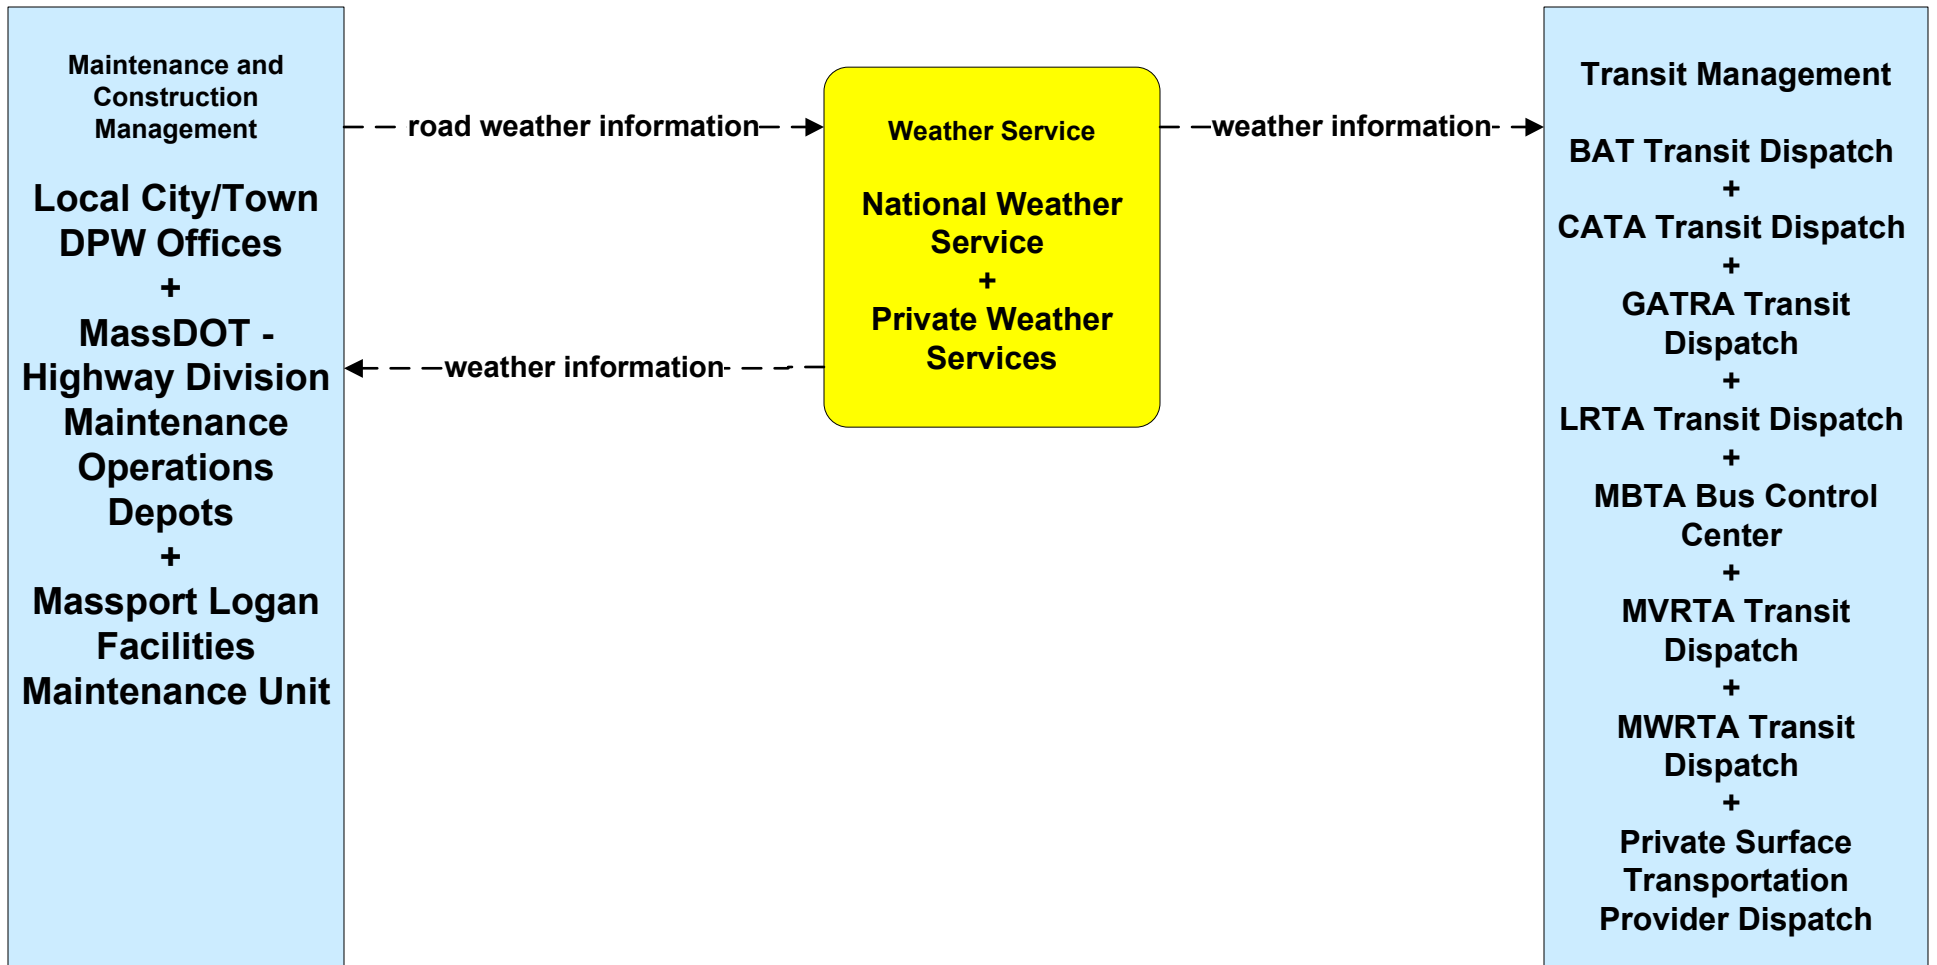

**MC04 - Weather Information Processing and Distribution
Private and National Weather Services (1 of 2)**