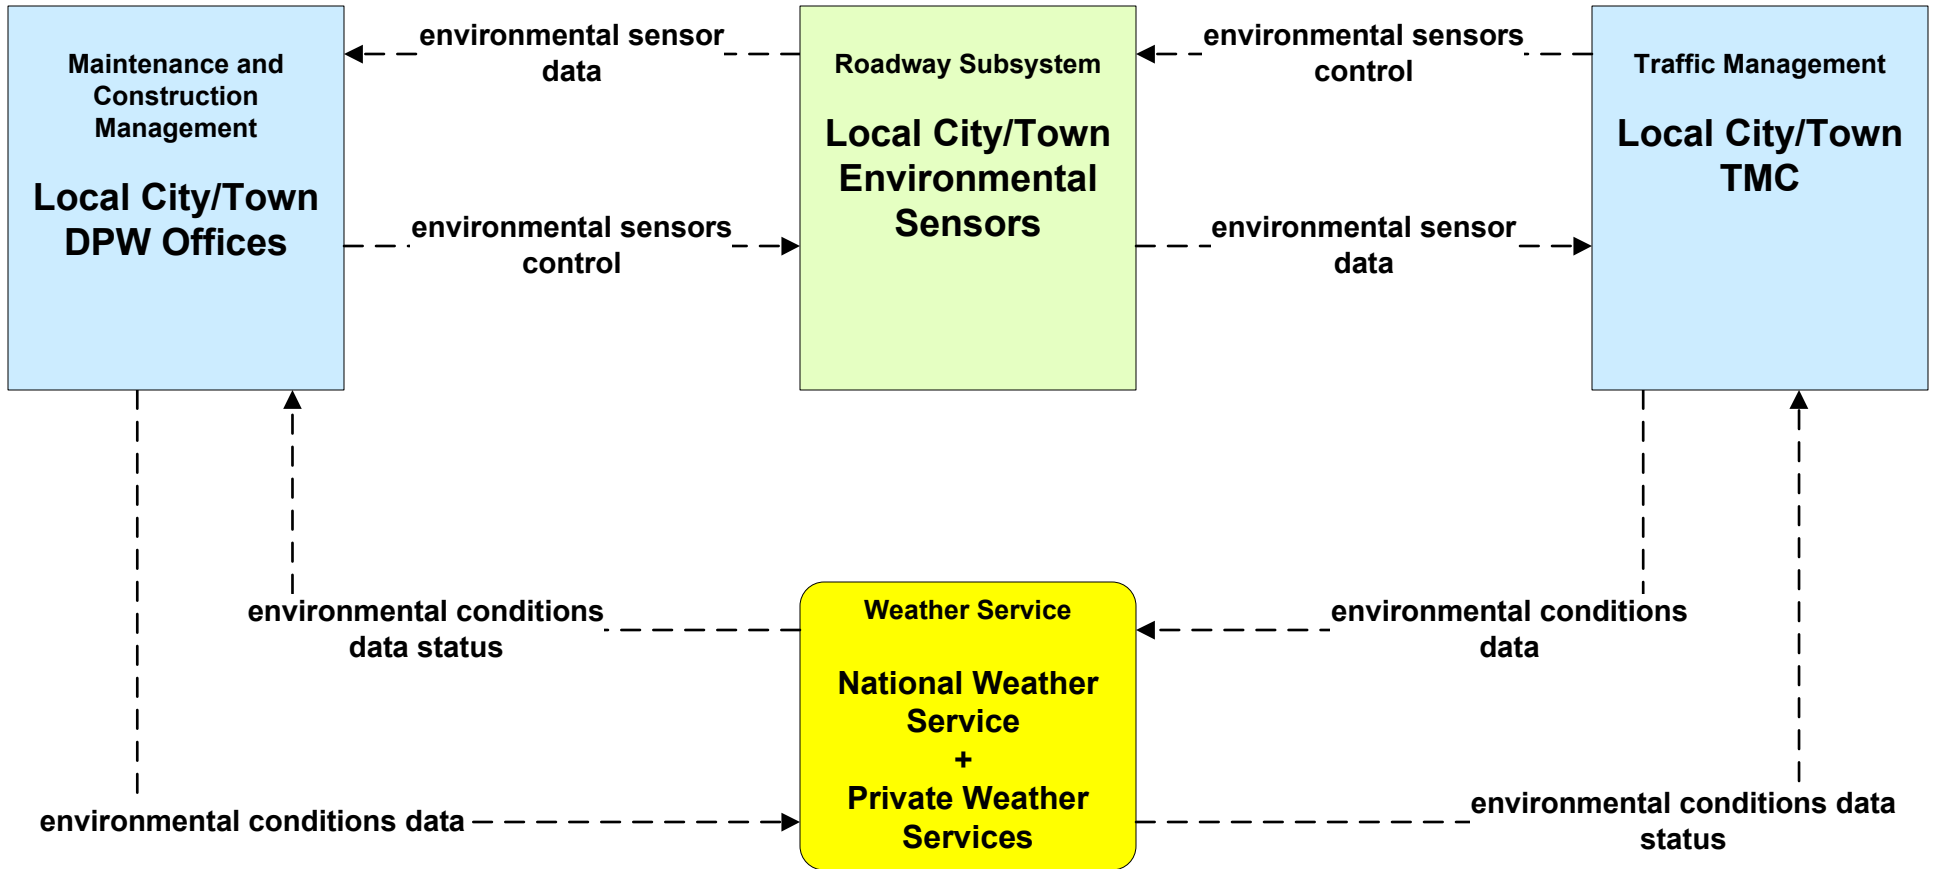

**MC03 - Road Weather Data Collection  
Boston Transportation Department**

# MC03 - Road Weather Data Collection Local Cities/Towns

**MC03 - Road Weather Data Collection  
MassDOT - Highway Division**

# MC03 - Road Weather Data Collection Massport

**MC03 - Road Weather Data Collection  
MEMA**

**MC04 - Weather Information Processing and Distribution  
Private and National Weather Services (1 of 2)**

**MC04 - Weather Information Processing and Distribution  
Private and National Weather Services (2 of 2)**

**MC06 - Winter Maintenance  
Local Cities/Towns (1 of 2)**

**MC06 - Winter Maintenance  
MassDOT - Highway Division (1 of 2)**

**MC06 - Winter Maintenance  
Massport (1 of 2)**