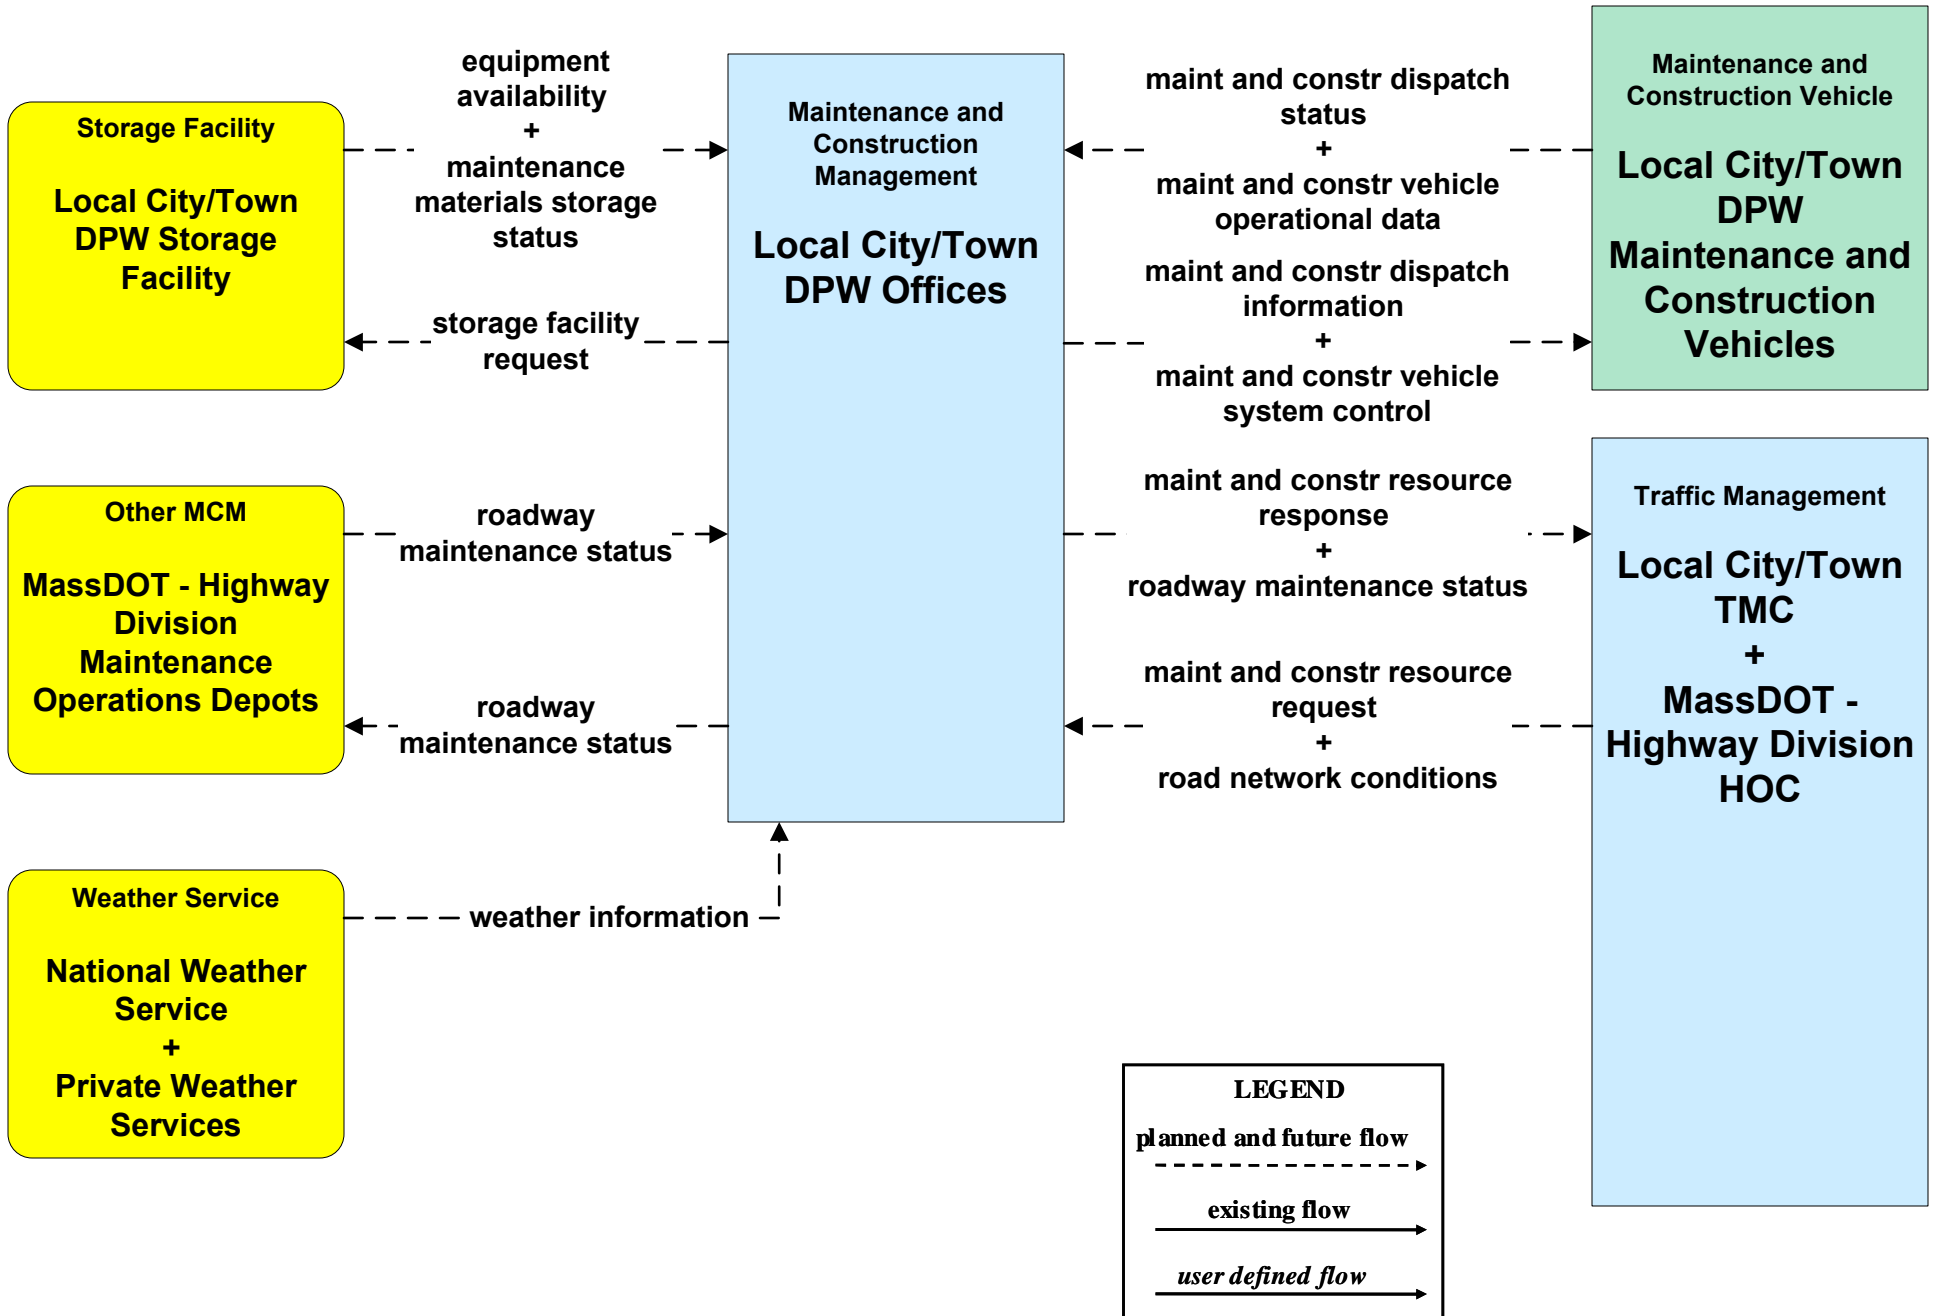

# MC03 - Road Weather Data Collection Local Cities/Towns

**MC03 - Road Weather Data Collection  
MassDOT - Highway Division**

# MC03 - Road Weather Data Collection Massport

**MC03 - Road Weather Data Collection  
MEMA**

**MC04 - Weather Information Processing and Distribution  
Private and National Weather Services (1 of 2)**

**MC04 - Weather Information Processing and Distribution  
Private and National Weather Services (2 of 2)**

**MC06 - Winter Maintenance  
Local Cities/Towns (1 of 2)**

**MC06 - Winter Maintenance  
MassDOT - Highway Division (1 of 2)**

**MC06 - Winter Maintenance  
Massport (1 of 2)**