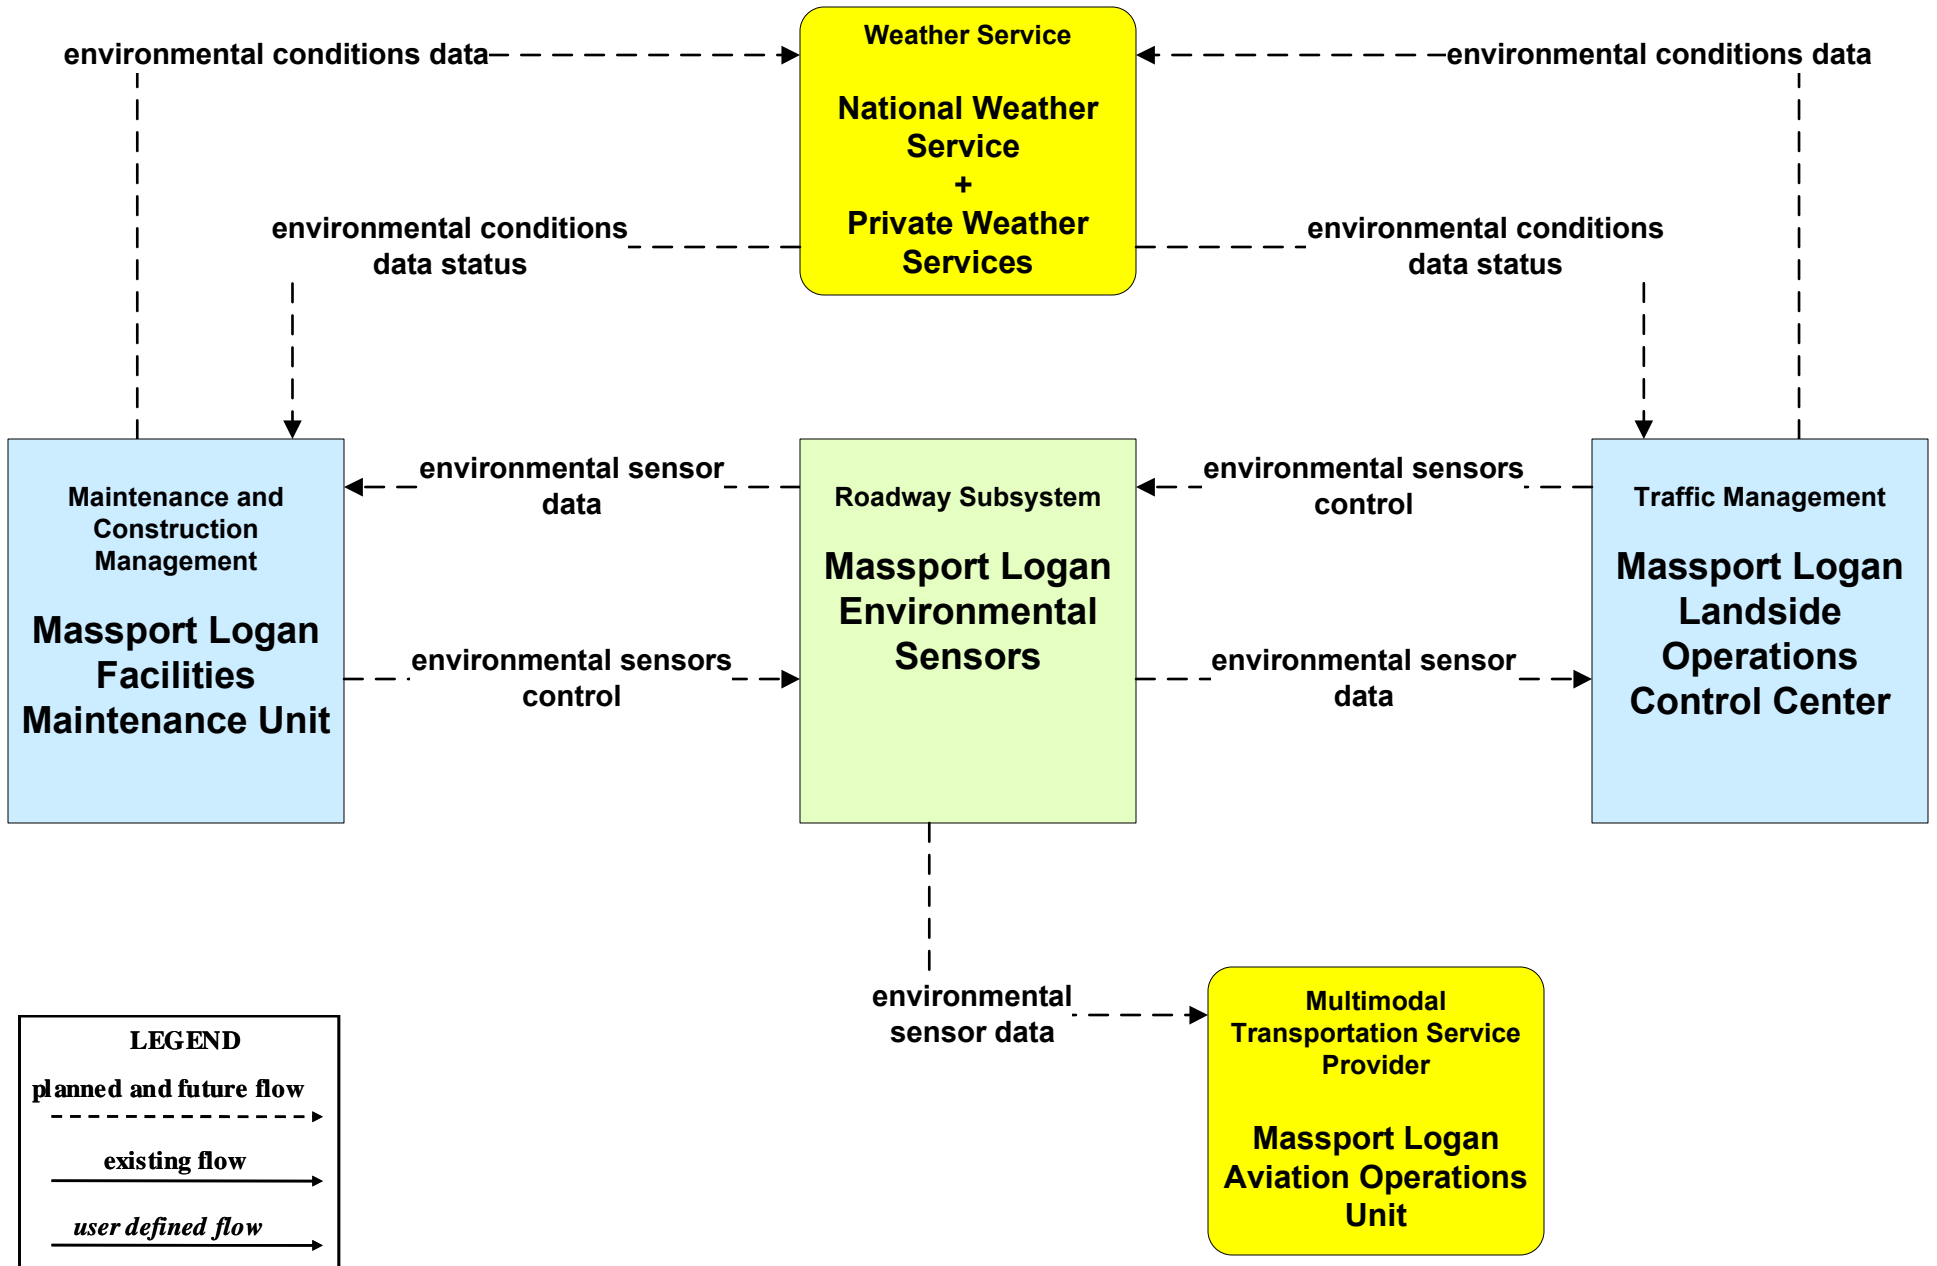

**MC03 - Road Weather Data Collection  
Boston Transportation Department**

# MC03 - Road Weather Data Collection Local Cities/Towns

**MC03 - Road Weather Data Collection  
MassDOT - Highway Division**

# MC03 - Road Weather Data Collection Massport

**MC03 - Road Weather Data Collection  
MEMA**

**MC04 - Weather Information Processing and Distribution  
Private and National Weather Services (1 of 2)**

**MC04 - Weather Information Processing and Distribution  
Private and National Weather Services (2 of 2)**

**MC06 - Winter Maintenance  
Local Cities/Towns (1 of 2)**

**MC06 - Winter Maintenance  
MassDOT - Highway Division (1 of 2)**

**MC06 - Winter Maintenance  
Massport (1 of 2)**