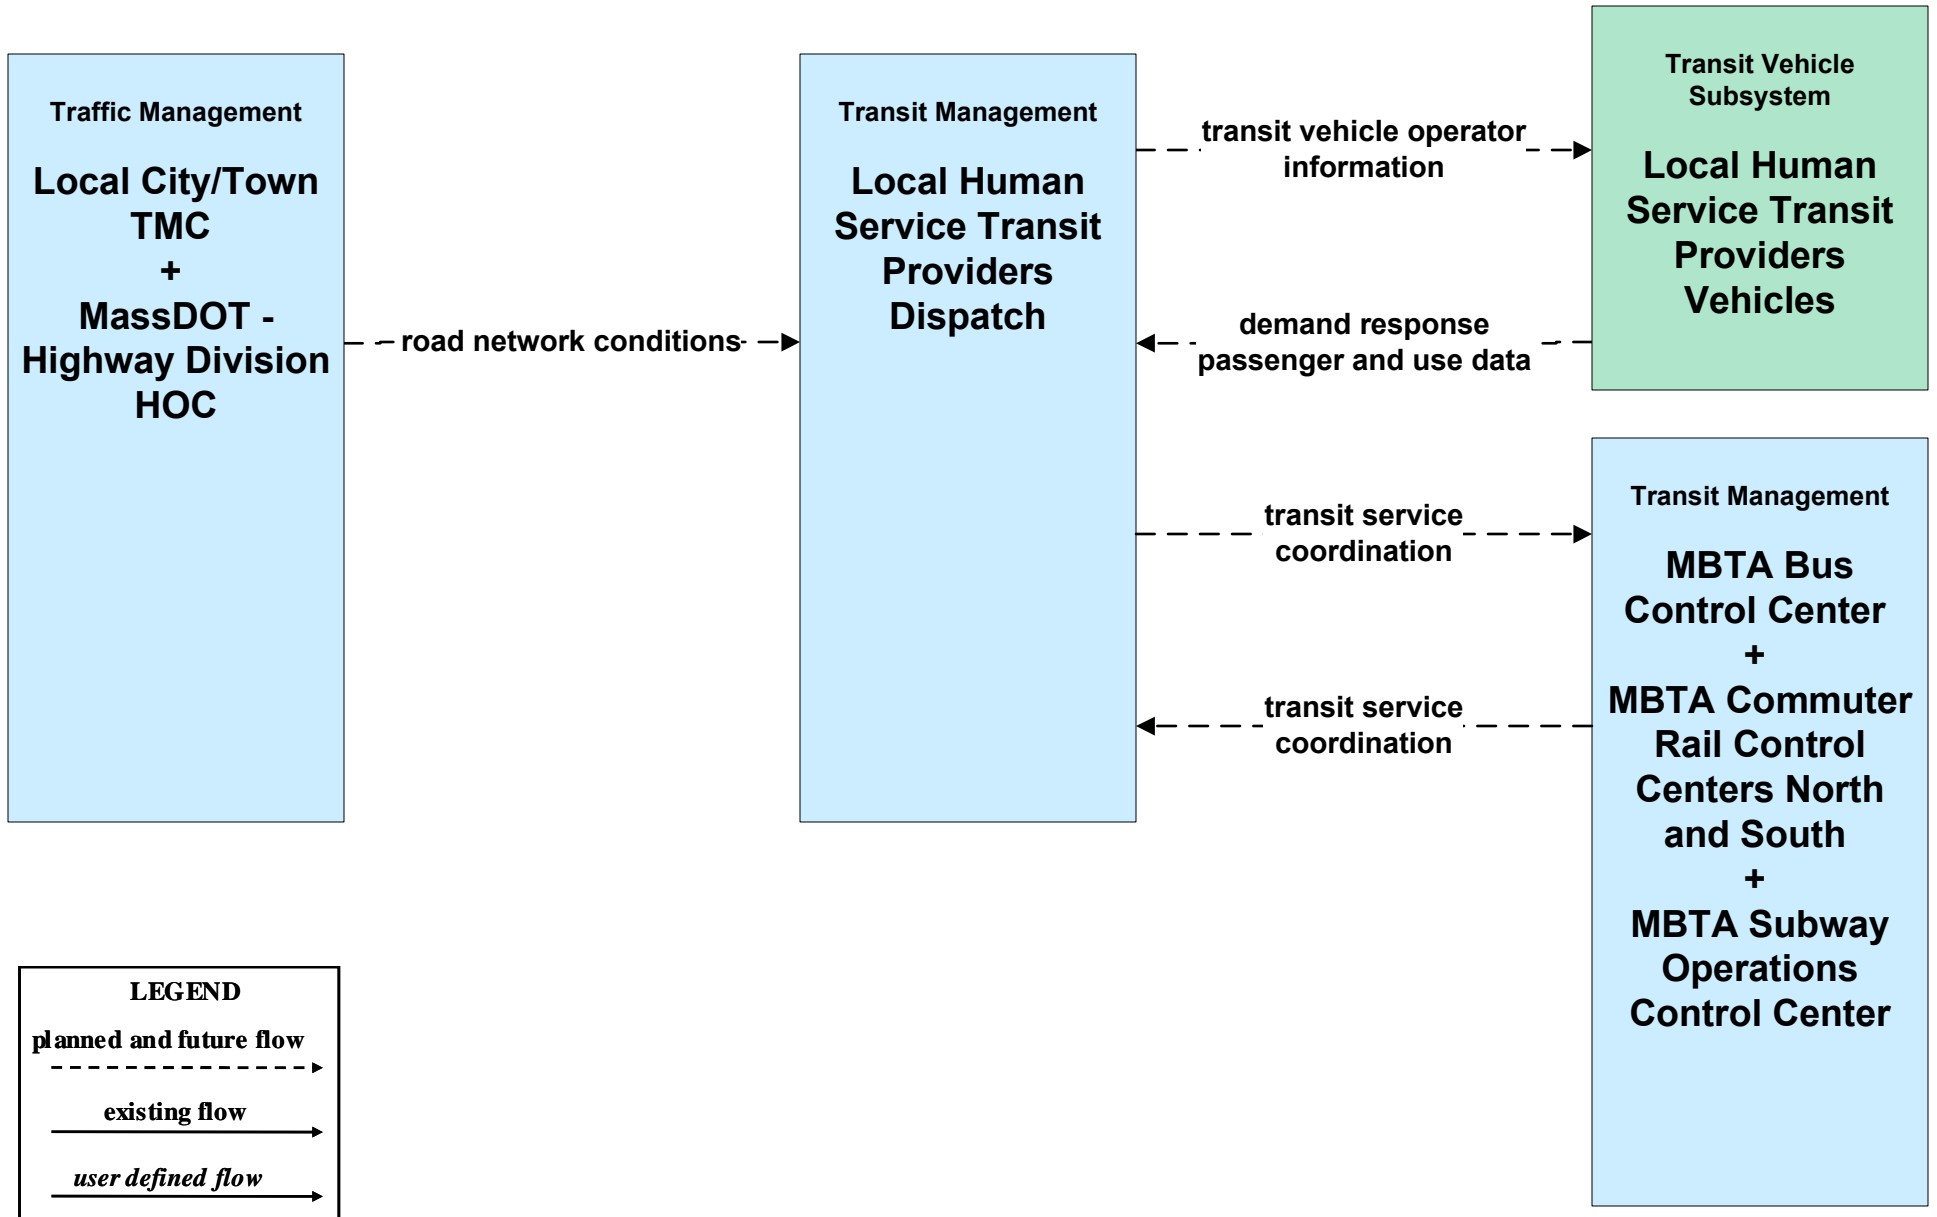

**APTS01 - Transit Vehicle Tracking
Local Human Service Transit**

**APTS03 - Demand Response Transit Operations
Local Human Service Transit**

**APTS06 - Transit Vehicle Maintenance
Local Human Service Transit**

ATIS08 - Dynamic Ridesharing MassDOT Travel Options Program