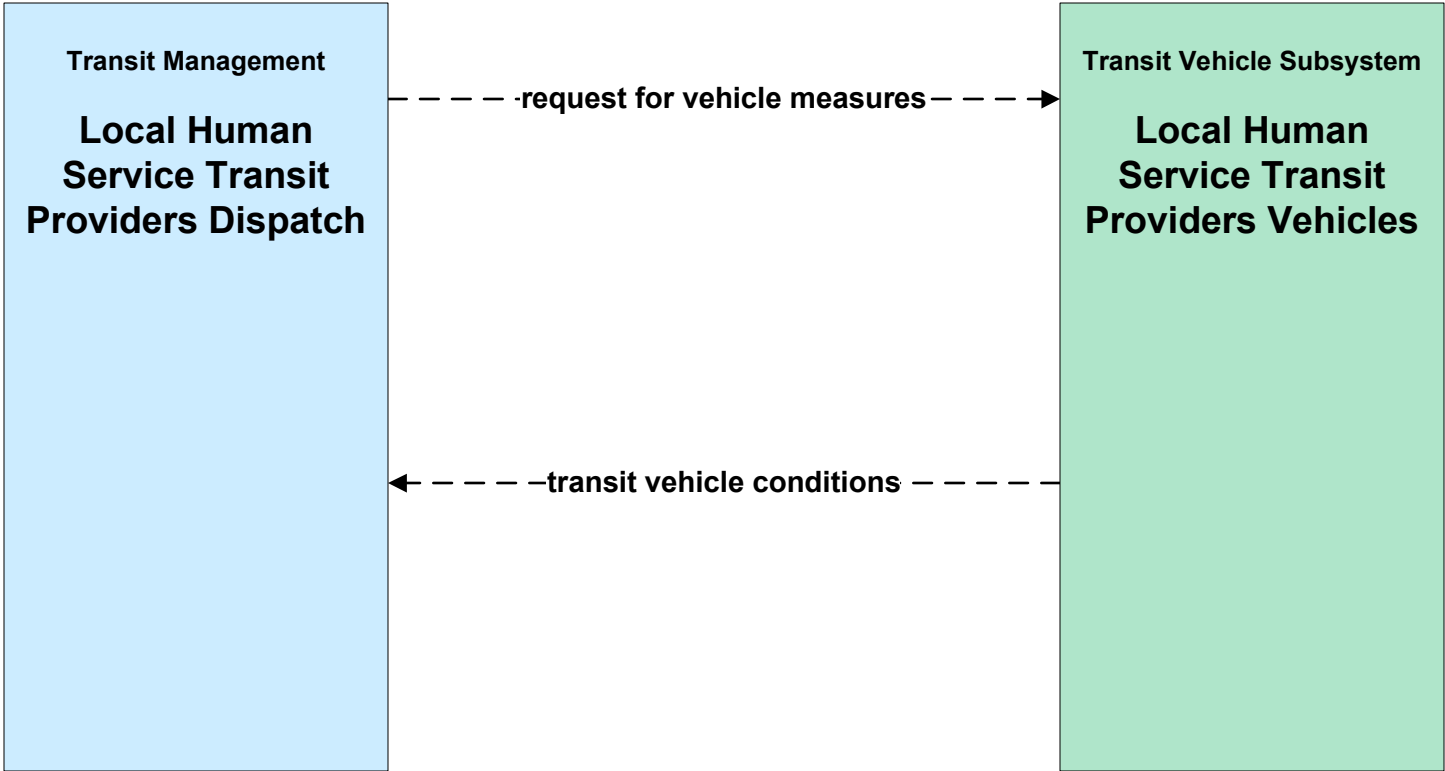

**APTS01 - Transit Vehicle Tracking
Local Human Service Transit**

**APTS03 - Demand Response Transit Operations
Local Human Service Transit**

**APTS06 - Transit Vehicle Maintenance
Local Human Service Transit**

ATIS08 - Dynamic Ridesharing MassDOT Travel Options Program