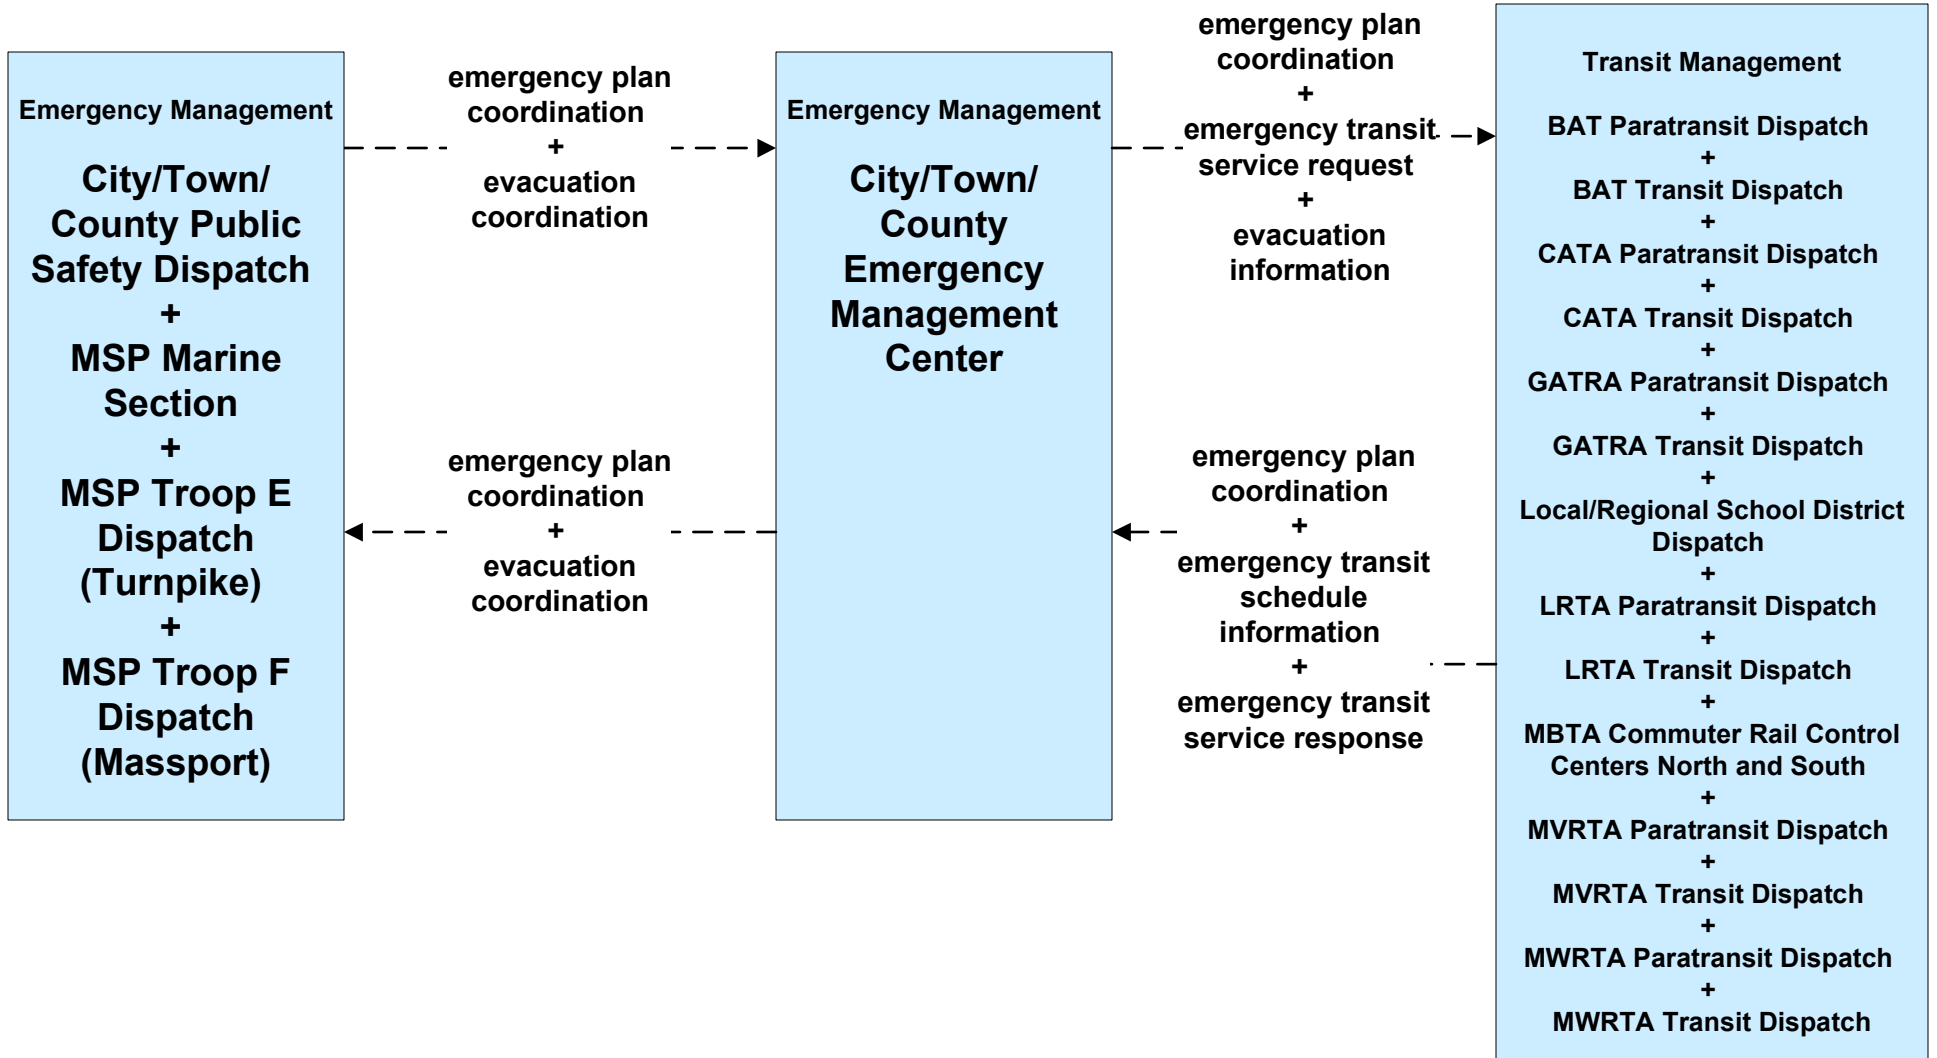

**EM01 - Emergency Response Coordination
City/Town/County Emergency Management Center**

EM02 - Emergency Routing Local Cities/Towns/Counties

EM08 - Disaster Response
City/Town/County Emergency Management Center (1 of 2)

EM08 - Disaster Response

City/Town/County Emergency Management Center (2 of 2)

**EM09 - Evacuation and Reentry Management
City/Town/County Emergency Management Center (1 of 2)**

**EM09 - Evacuation and Reentry Management
City/Town/County Emergency Management Center (2 of 2)**