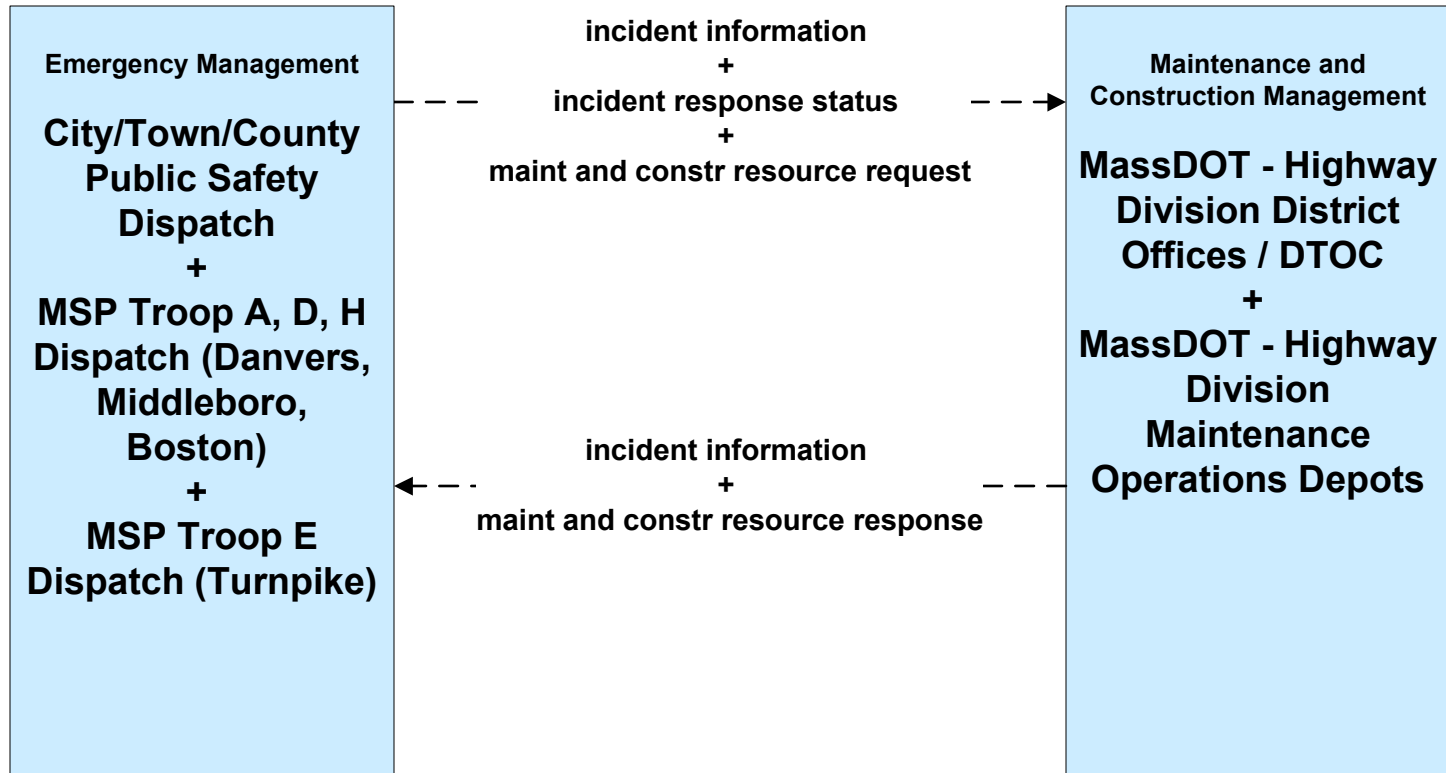

**AD1 - ITS Data Mart
MassDOT - RMV Crash Report Database**

**APTS05 - Transit Security
MBTA Subway**

**APTS05 - Transit Security
MBTA Bus**

**ATMS06 - Traffic Information Dissemination
MassDOT - Highway Division (1 of 2)**

**ATMS06 - Traffic Information Dissemination
Local Cities/Towns (2 of 2)**

**ATMS08 - Incident Management
Boston Transportation Department (TM/EM)**

**ATMS08 - Incident Management
MassDOT - Highway Division (TM/EM)**

**ATMS08 - Incident Management
Local Cities/Towns (TM/EM)**

**ATMS08 - Incident Management
MassDOT - Highway Division (EM/MCM)**

**ATMS08 - Incident Management
Local City/Town (EM/MCM)**

ATMS08 - Incident Management
MassDOT - Highway Division and Local Cities/Towns/Counties (EM/EV)