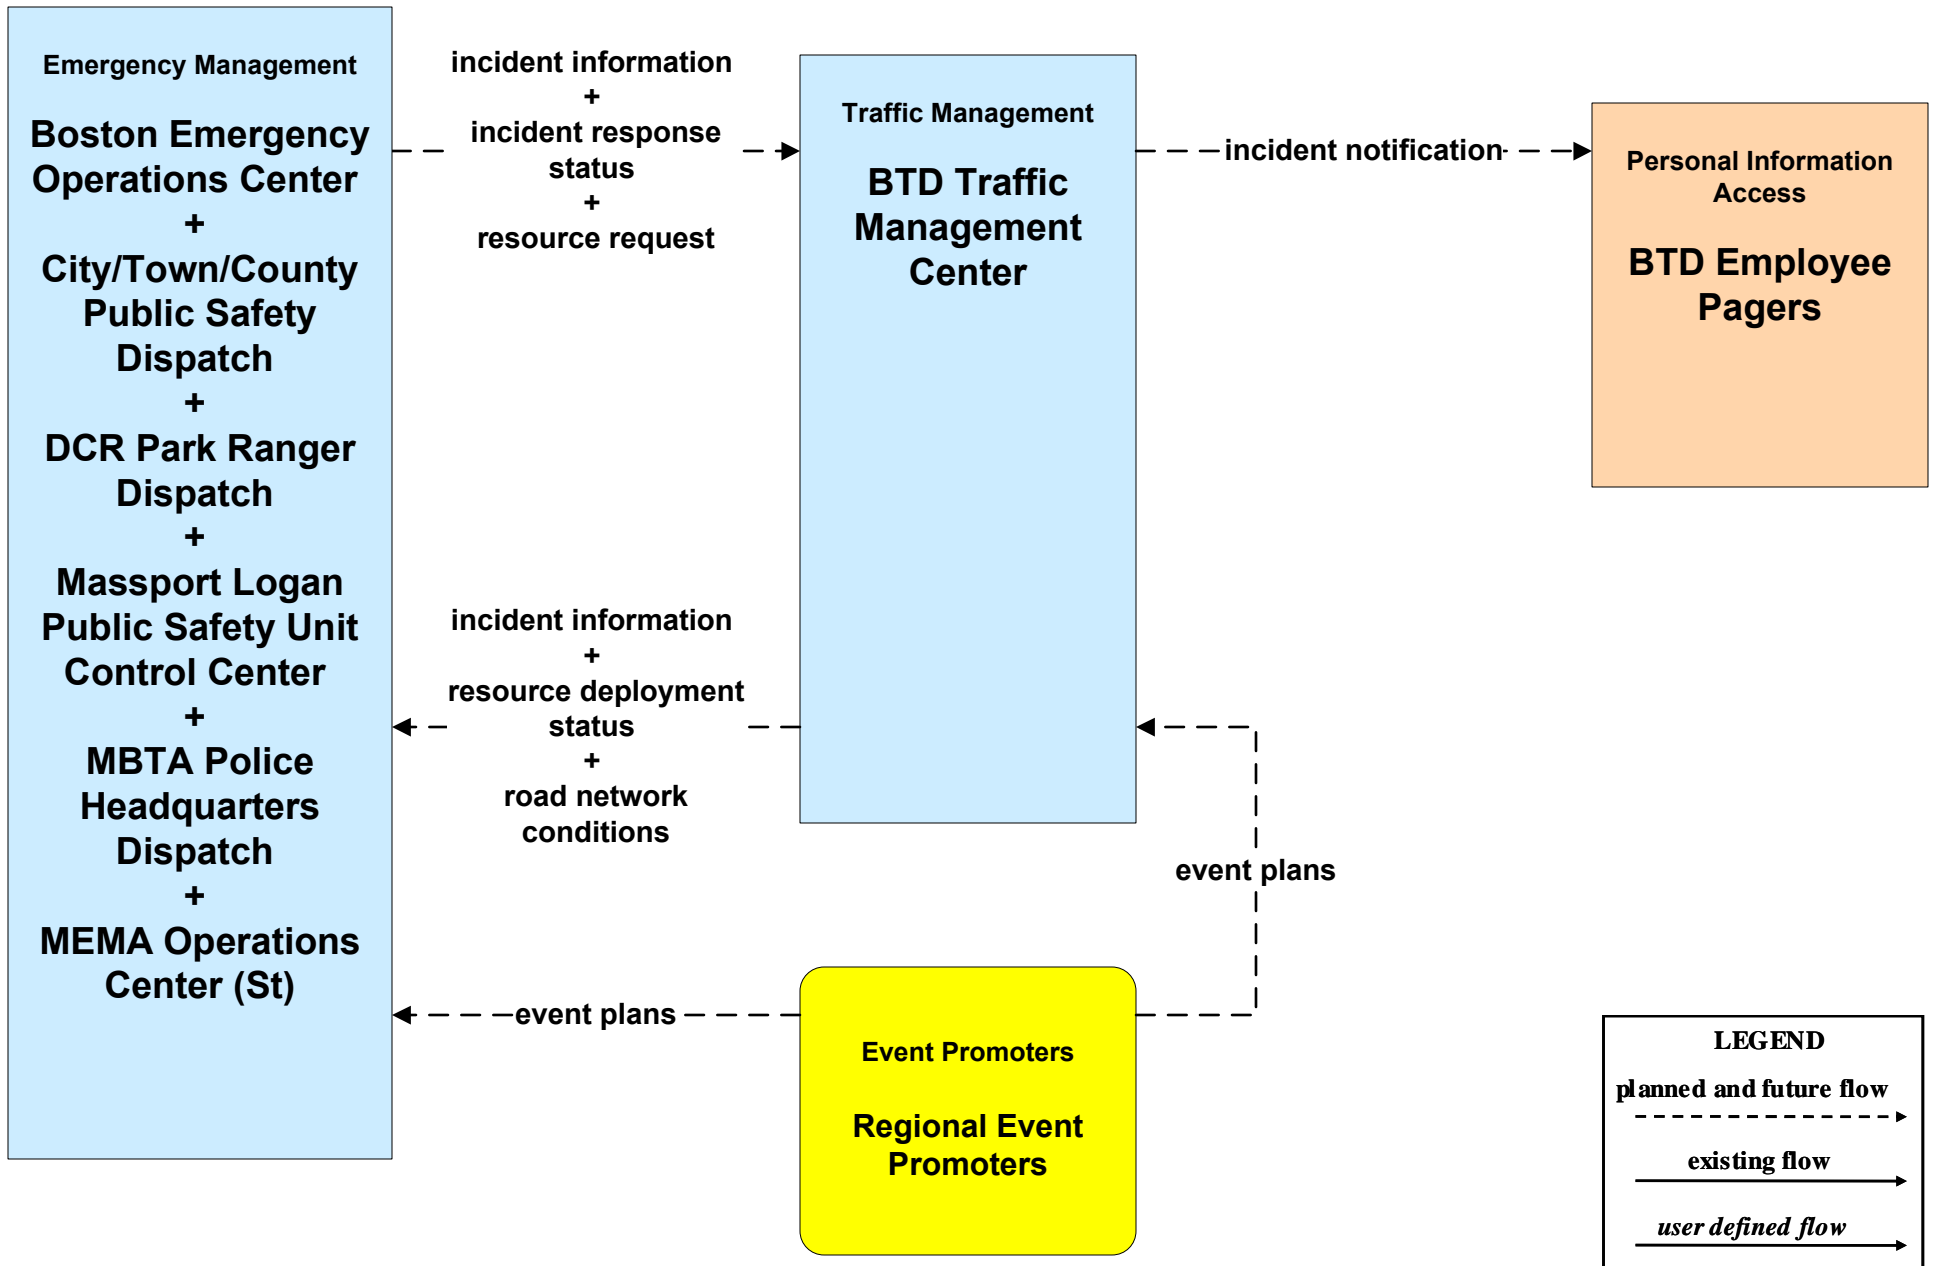

**AD1 - ITS Data Mart
MassDOT - RMV Crash Report Database**

**APTS05 - Transit Security
MBTA Subway**

**APTS05 - Transit Security
MBTA Bus**

**ATMS06 - Traffic Information Dissemination
MassDOT - Highway Division (1 of 2)**

**ATMS06 - Traffic Information Dissemination
Local Cities/Towns (2 of 2)**

**ATMS08 - Incident Management
Boston Transportation Department (TM/EM)**

**ATMS08 - Incident Management
MassDOT - Highway Division (TM/EM)**

**ATMS08 - Incident Management
Local Cities/Towns (TM/EM)**

**ATMS08 - Incident Management
MassDOT - Highway Division (EM/MCM)**

**ATMS08 - Incident Management
Local City/Town (EM/MCM)**

ATMS08 - Incident Management
MassDOT - Highway Division and Local Cities/Towns/Counties (EM/EV)

**ATMS10 - Electronic Toll Collection
MassDOT - Highway Division (3 of 3)**

**ATMS21 - Road Closure Management
MassDOT - Highway Division**

**EM01 - Emergency Response Coordination
PSNA Network**

**EM01 - Emergency Response Coordination
Boston Emergency Operations Center**