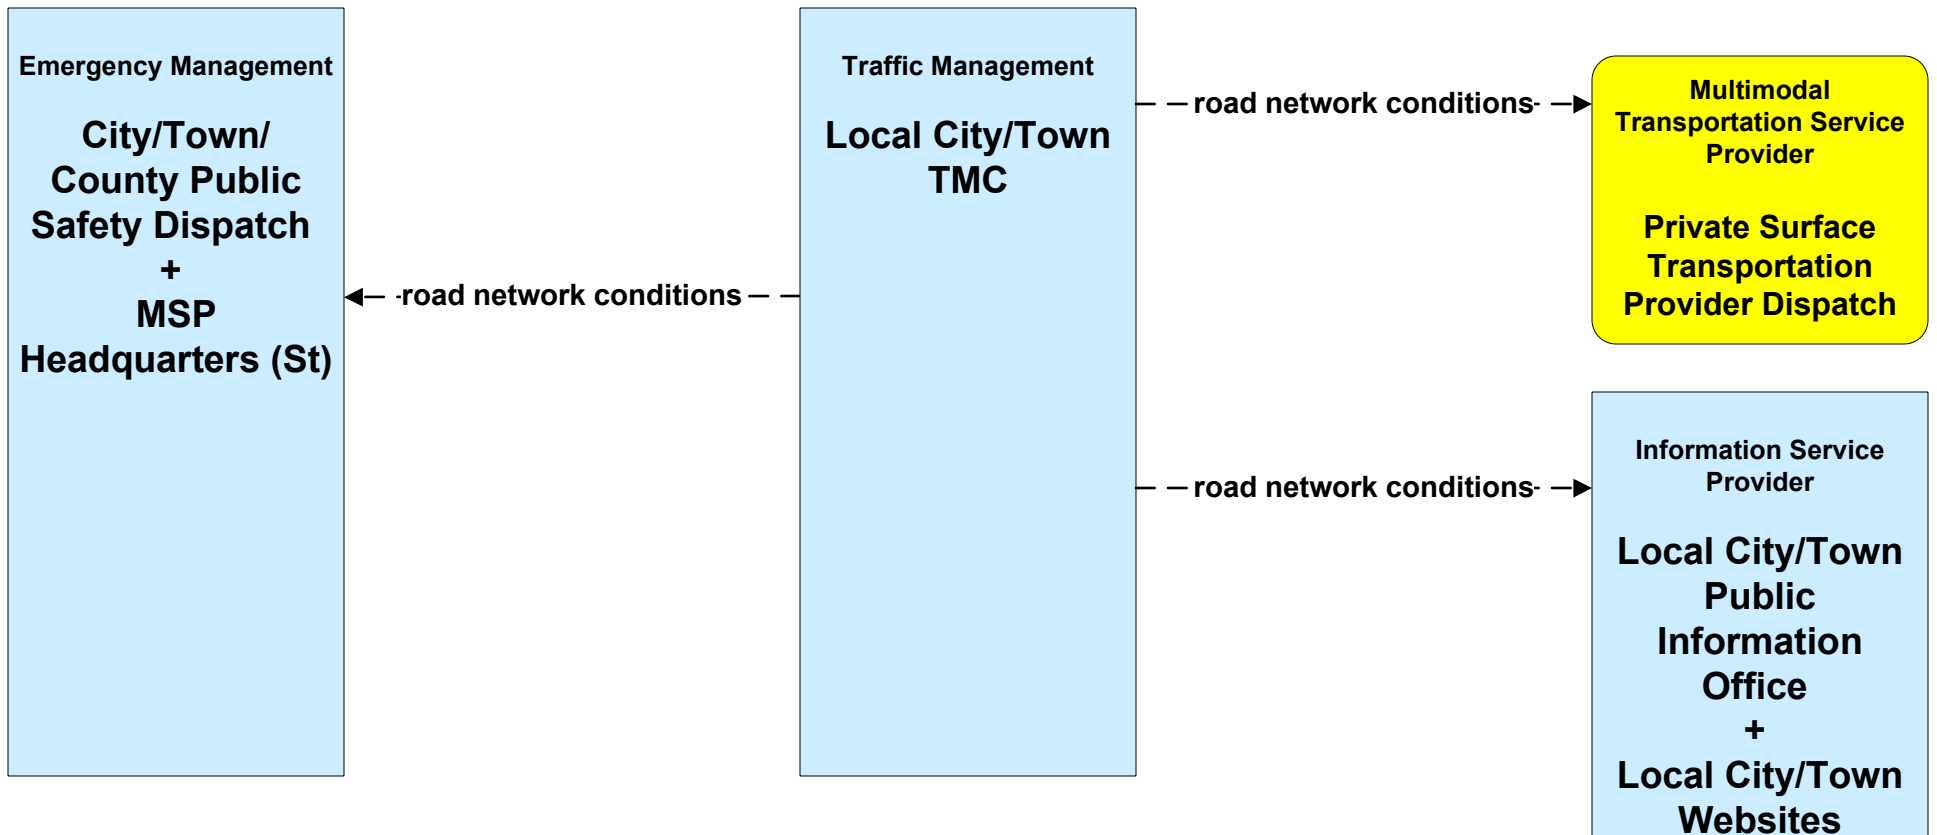

**AD1 - ITS Data Mart
MassDOT - RMV Crash Report Database**

**APTS05 - Transit Security
MBTA Subway**

**APTS05 - Transit Security
MBTA Bus**

**ATMS06 - Traffic Information Dissemination
MassDOT - Highway Division (1 of 2)**

**ATMS06 - Traffic Information Dissemination
Local Cities/Towns (2 of 2)**

**ATMS08 - Incident Management
Boston Transportation Department (TM/EM)**

**ATMS08 - Incident Management
MassDOT - Highway Division (TM/EM)**

**ATMS08 - Incident Management
Local Cities/Towns (TM/EM)**

**ATMS08 - Incident Management
MassDOT - Highway Division (EM/MCM)**

**ATMS08 - Incident Management
Local City/Town (EM/MCM)**

ATMS08 - Incident Management
MassDOT - Highway Division and Local Cities/Towns/Counties (EM/EV)