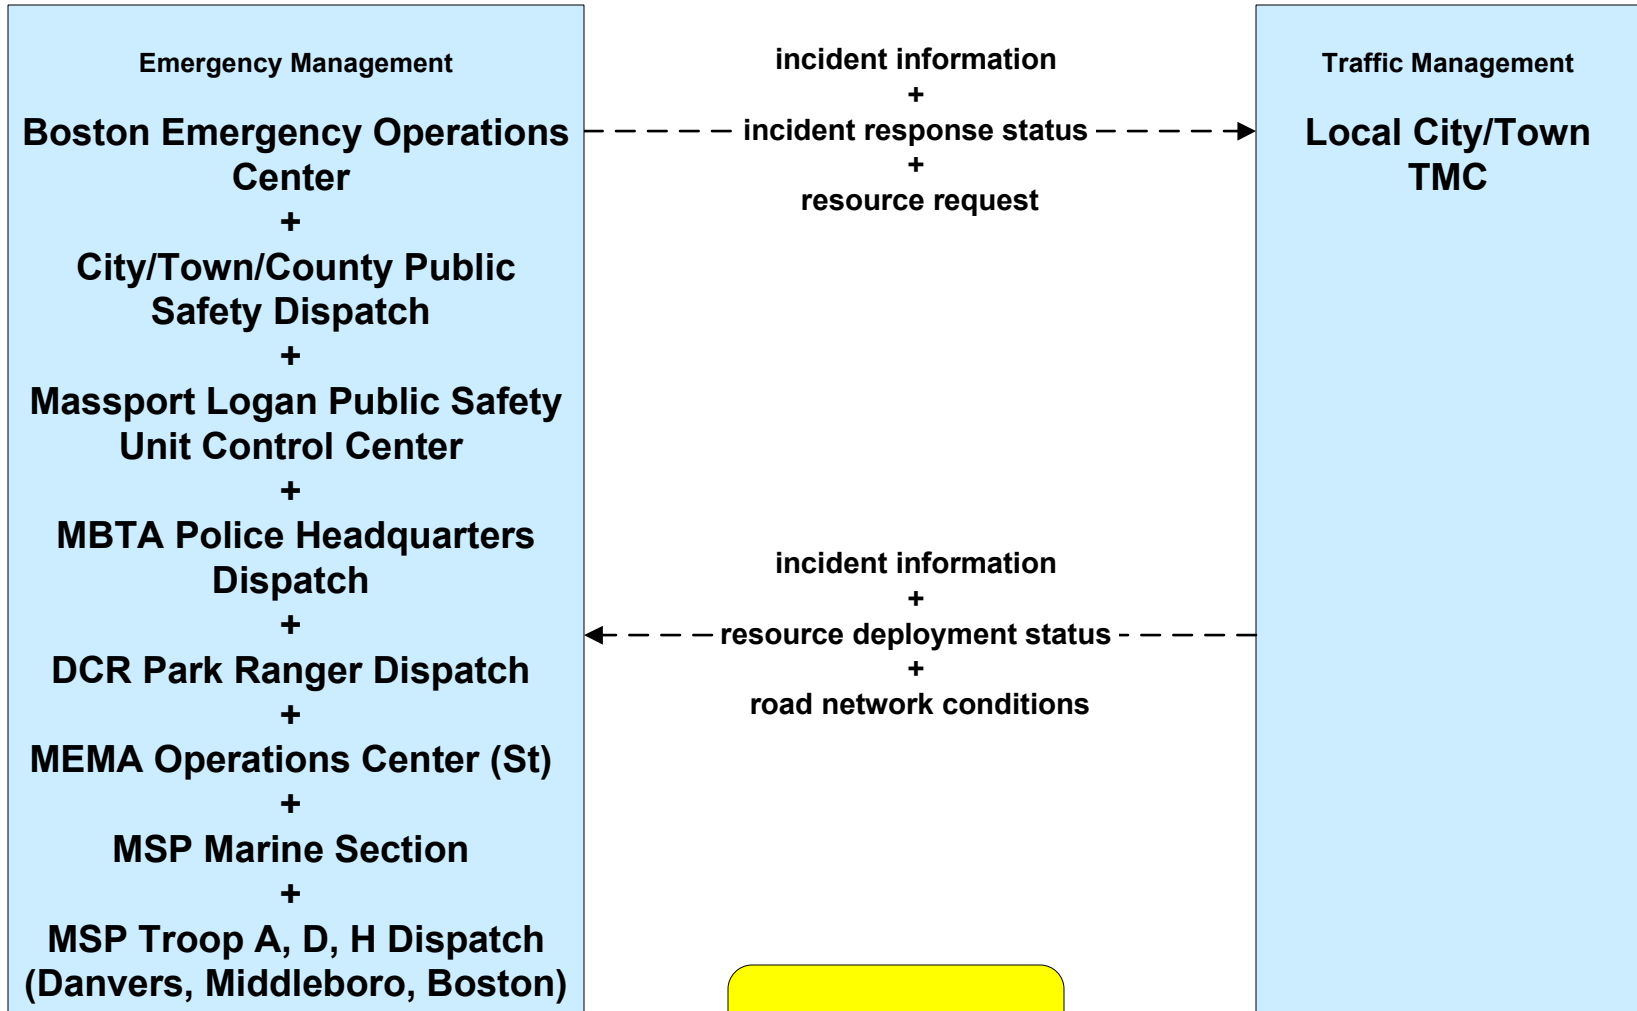

**AD1 - ITS Data Mart
MassDOT - RMV Crash Report Database**

**APTS05 - Transit Security
MBTA Subway**

**APTS05 - Transit Security
MBTA Bus**

**ATMS06 - Traffic Information Dissemination
MassDOT - Highway Division (1 of 2)**

**ATMS06 - Traffic Information Dissemination
Local Cities/Towns (2 of 2)**

**ATMS08 - Incident Management
Boston Transportation Department (TM/EM)**

**ATMS08 - Incident Management
MassDOT - Highway Division (TM/EM)**

**ATMS08 - Incident Management
Local Cities/Towns (TM/EM)**

**ATMS08 - Incident Management
MassDOT - Highway Division (EM/MCM)**

**ATMS08 - Incident Management
Local City/Town (EM/MCM)**

ATMS08 - Incident Management
MassDOT - Highway Division and Local Cities/Towns/Counties (EM/EV)