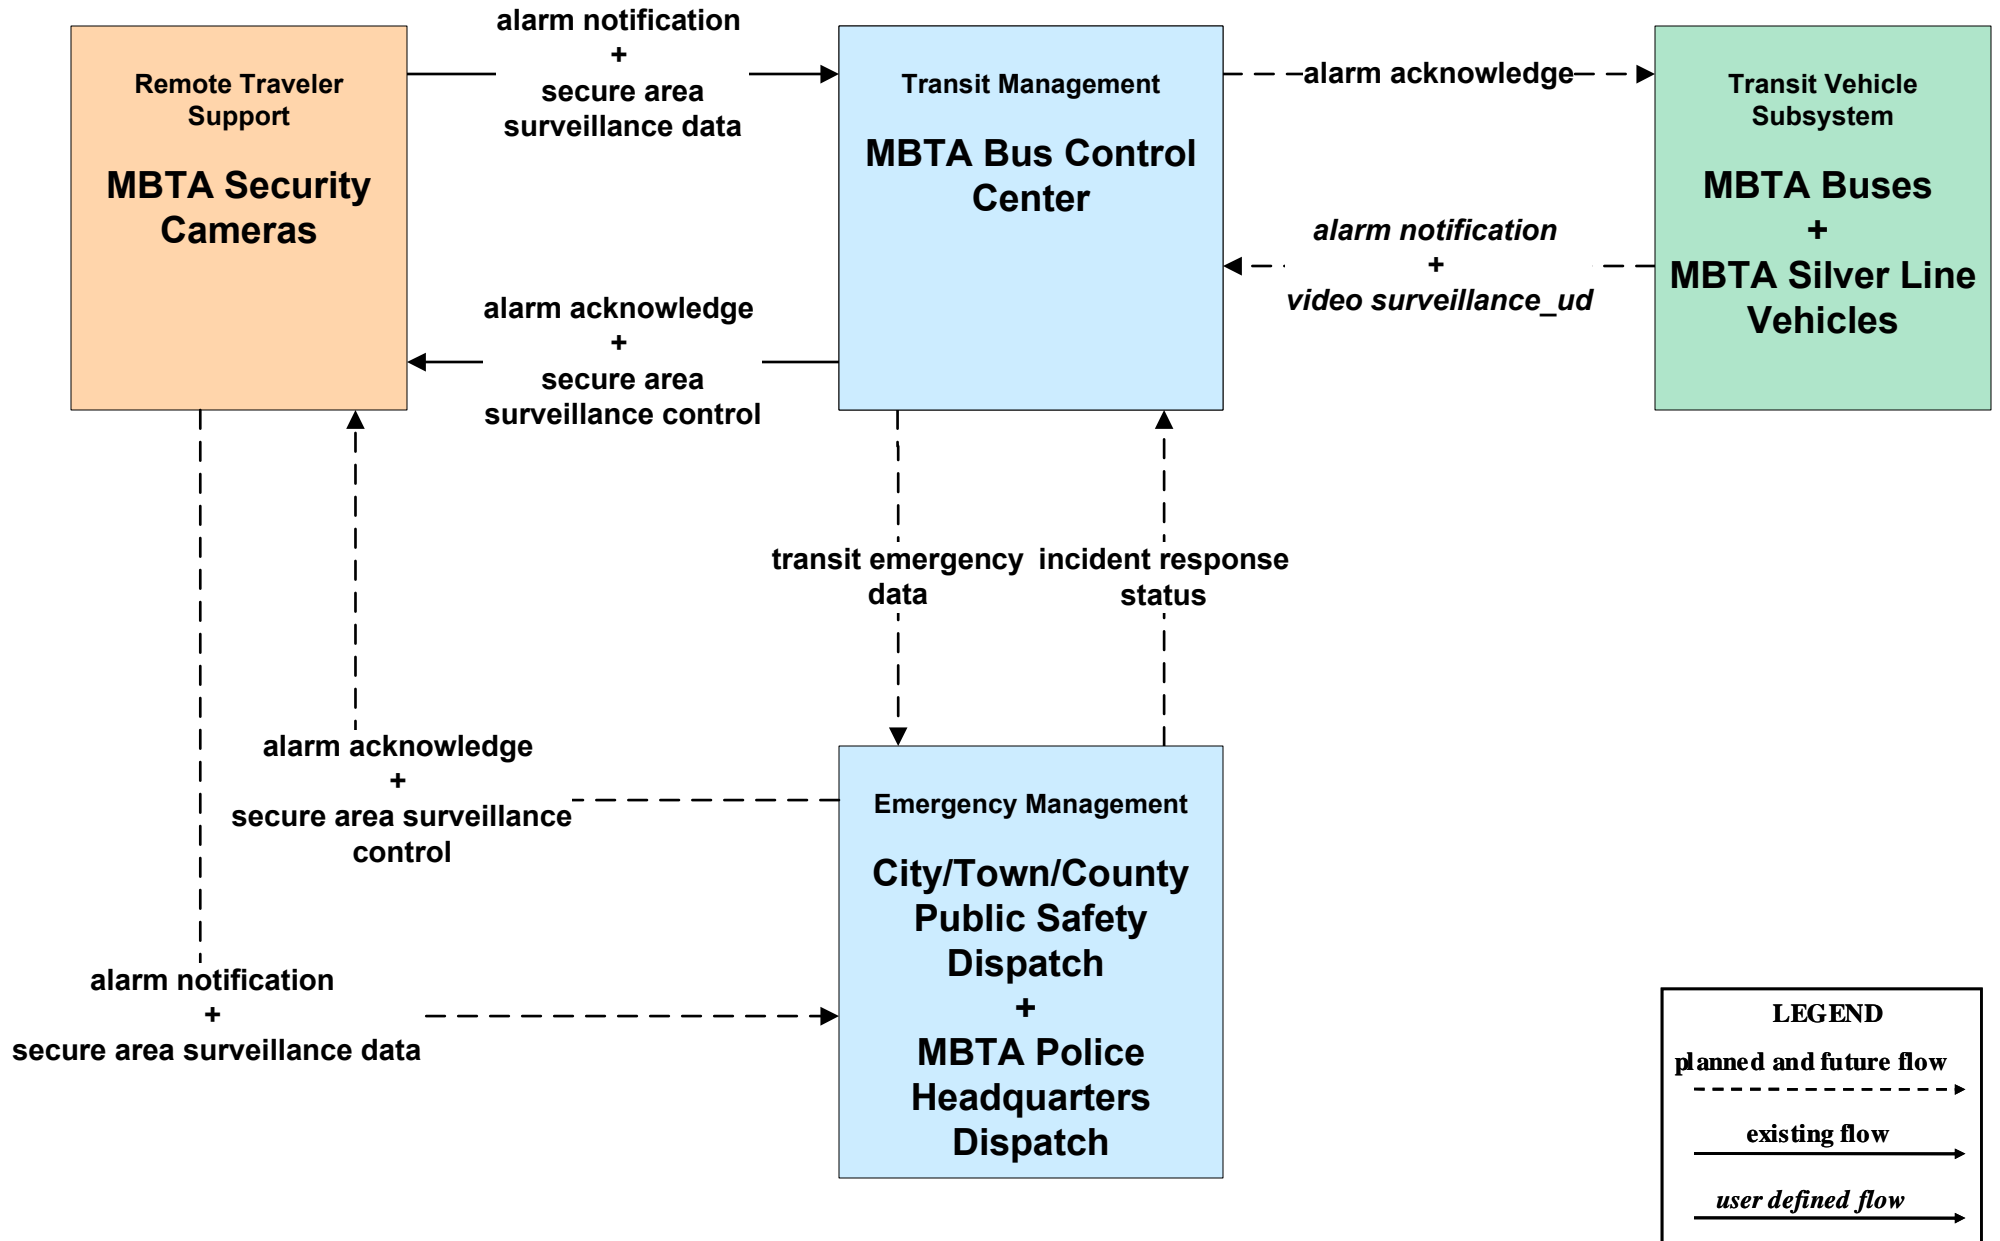

**AD1 - ITS Data Mart
MassDOT - RMV Crash Report Database**

**APTS05 - Transit Security
MBTA Subway**

**APTS05 - Transit Security
MBTA Bus**

**ATMS06 - Traffic Information Dissemination
MassDOT - Highway Division (1 of 2)**

**ATMS06 - Traffic Information Dissemination
Local Cities/Towns (2 of 2)**

**ATMS08 - Incident Management
Boston Transportation Department (TM/EM)**

**ATMS08 - Incident Management
MassDOT - Highway Division (TM/EM)**

**ATMS08 - Incident Management
Local Cities/Towns (TM/EM)**

**ATMS08 - Incident Management
MassDOT - Highway Division (EM/MCM)**

**ATMS08 - Incident Management
Local City/Town (EM/MCM)**

ATMS08 - Incident Management
MassDOT - Highway Division and Local Cities/Towns/Counties (EM/EV)