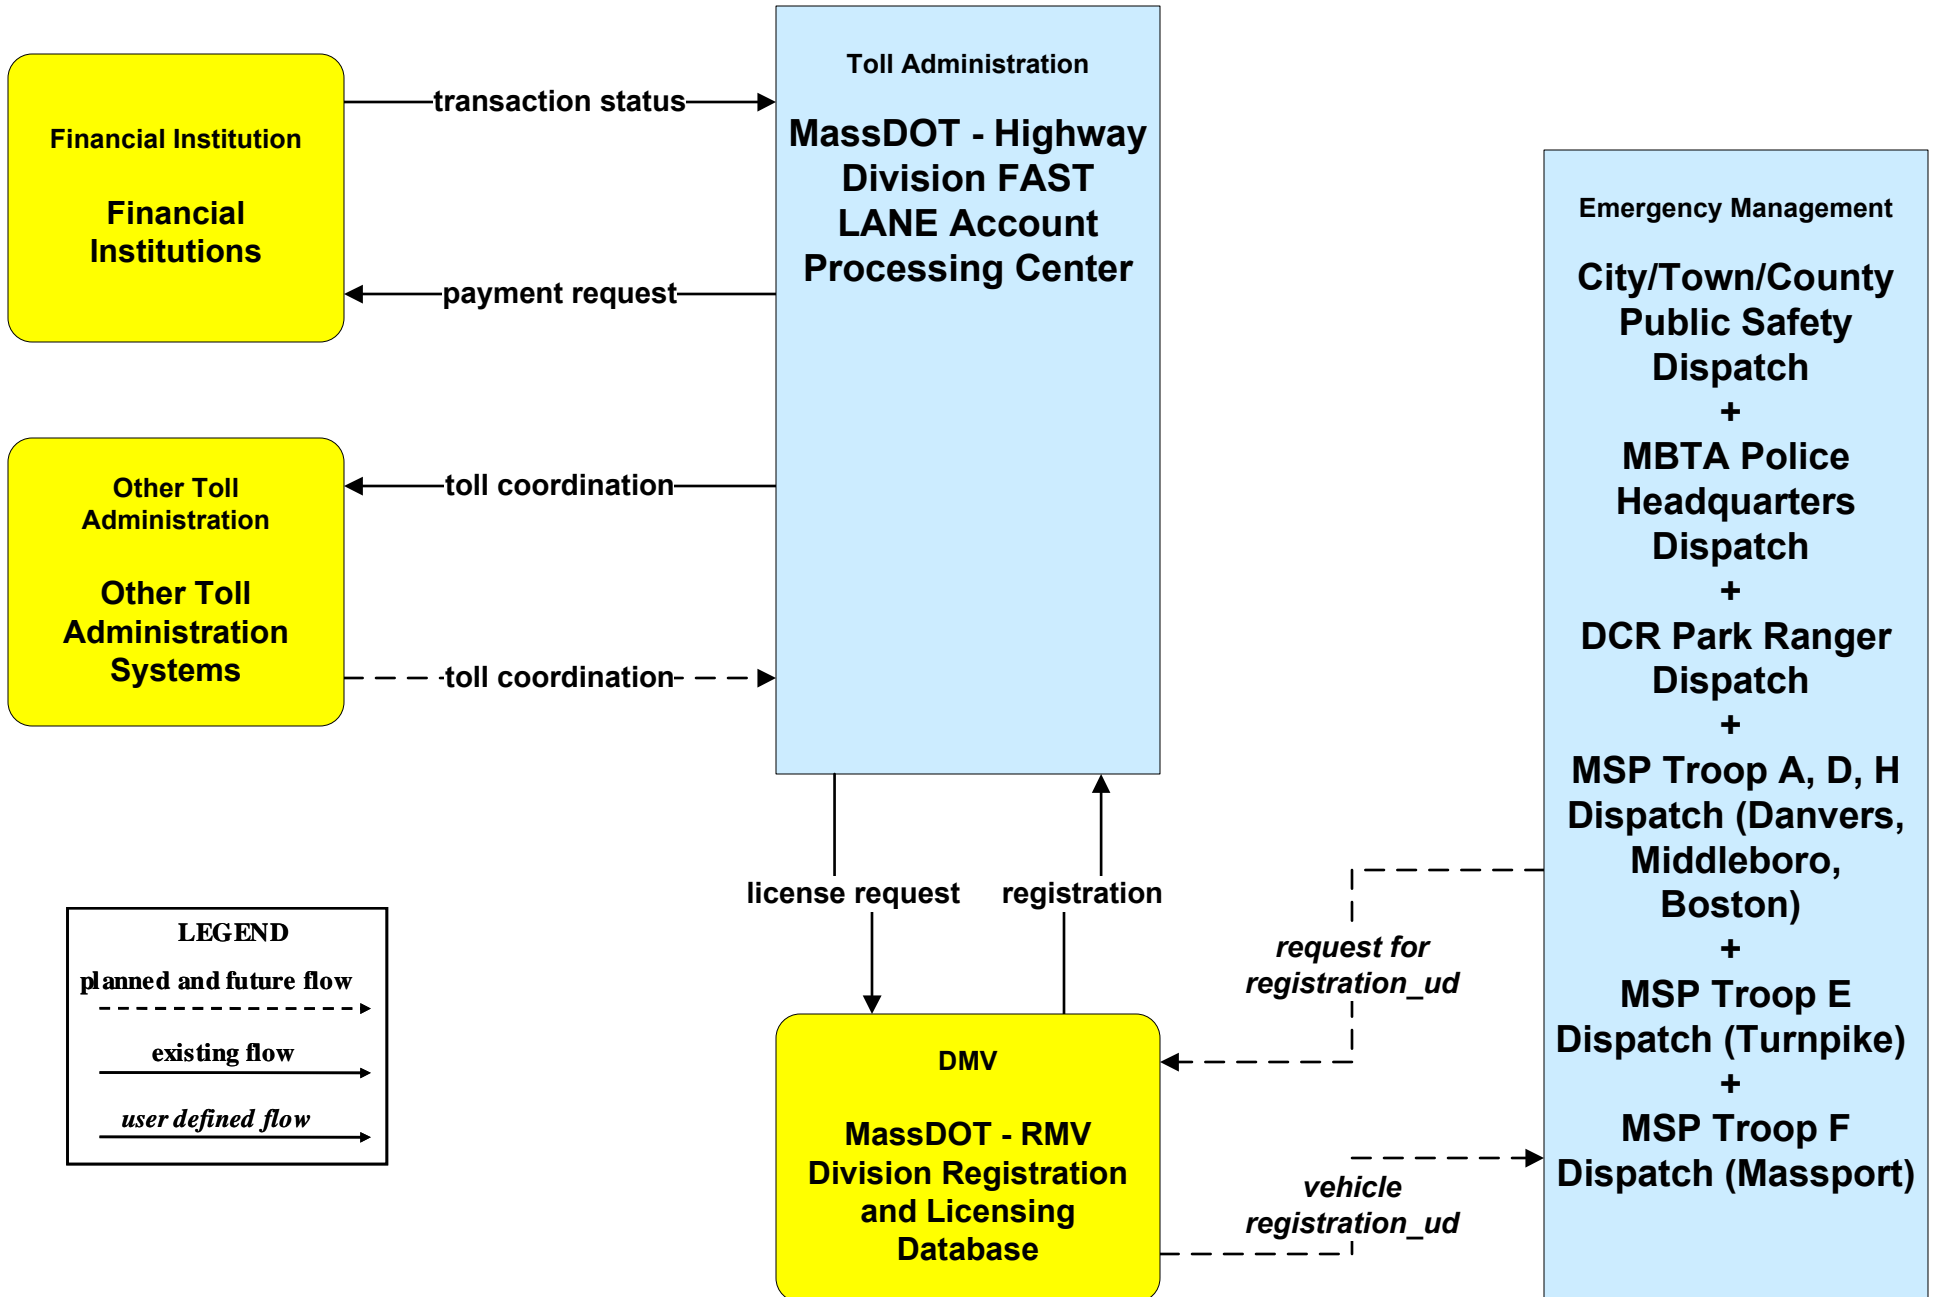

**AD1 - ITS Data Mart
MassDOT - RMV Crash Report Database**

**APTS05 - Transit Security
MBTA Subway**

**APTS05 - Transit Security
MBTA Bus**

**ATMS06 - Traffic Information Dissemination
MassDOT - Highway Division (1 of 2)**

**ATMS06 - Traffic Information Dissemination
Local Cities/Towns (2 of 2)**

**ATMS08 - Incident Management
Boston Transportation Department (TM/EM)**

**ATMS08 - Incident Management
MassDOT - Highway Division (TM/EM)**

**ATMS08 - Incident Management
Local Cities/Towns (TM/EM)**

**ATMS08 - Incident Management
MassDOT - Highway Division (EM/MCM)**

**ATMS08 - Incident Management
Local City/Town (EM/MCM)**

ATMS08 - Incident Management
MassDOT - Highway Division and Local Cities/Towns/Counties (EM/EV)

**ATMS10 - Electronic Toll Collection
MassDOT - Highway Division (3 of 3)**

**ATMS21 - Road Closure Management
MassDOT - Highway Division**

**EM01 - Emergency Response Coordination
PSNA Network**

**EM01 - Emergency Response Coordination
Boston Emergency Operations Center**