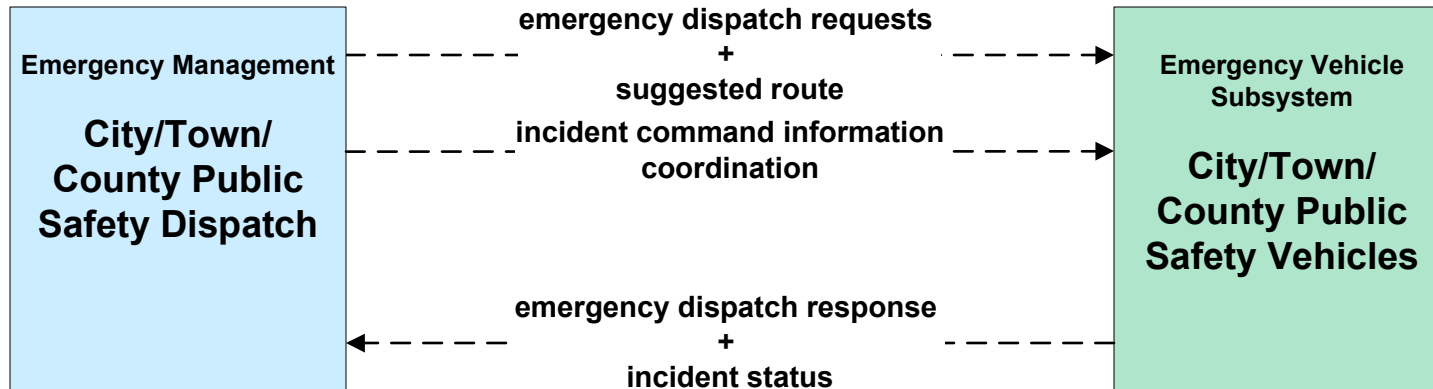

**ATMS08 - Incident Management
Local Cities/Towns (TM/EM)**

**ATMS08 - Incident Management
MassDOT - Highway Division (EM/MCM)**

**ATMS08 - Incident Management
Local City/Town (EM/MCM)**

ATMS08 - Incident Management
MassDOT - Highway Division and Local Cities/Towns/Counties (EM/EV)

**ATMS10 - Electronic Toll Collection
MassDOT - Highway Division (3 of 3)**

**ATMS21 - Road Closure Management
MassDOT - Highway Division**

**EM01 - Emergency Response Coordination
PSNA Network**

**EM01 - Emergency Response Coordination
Boston Emergency Operations Center**