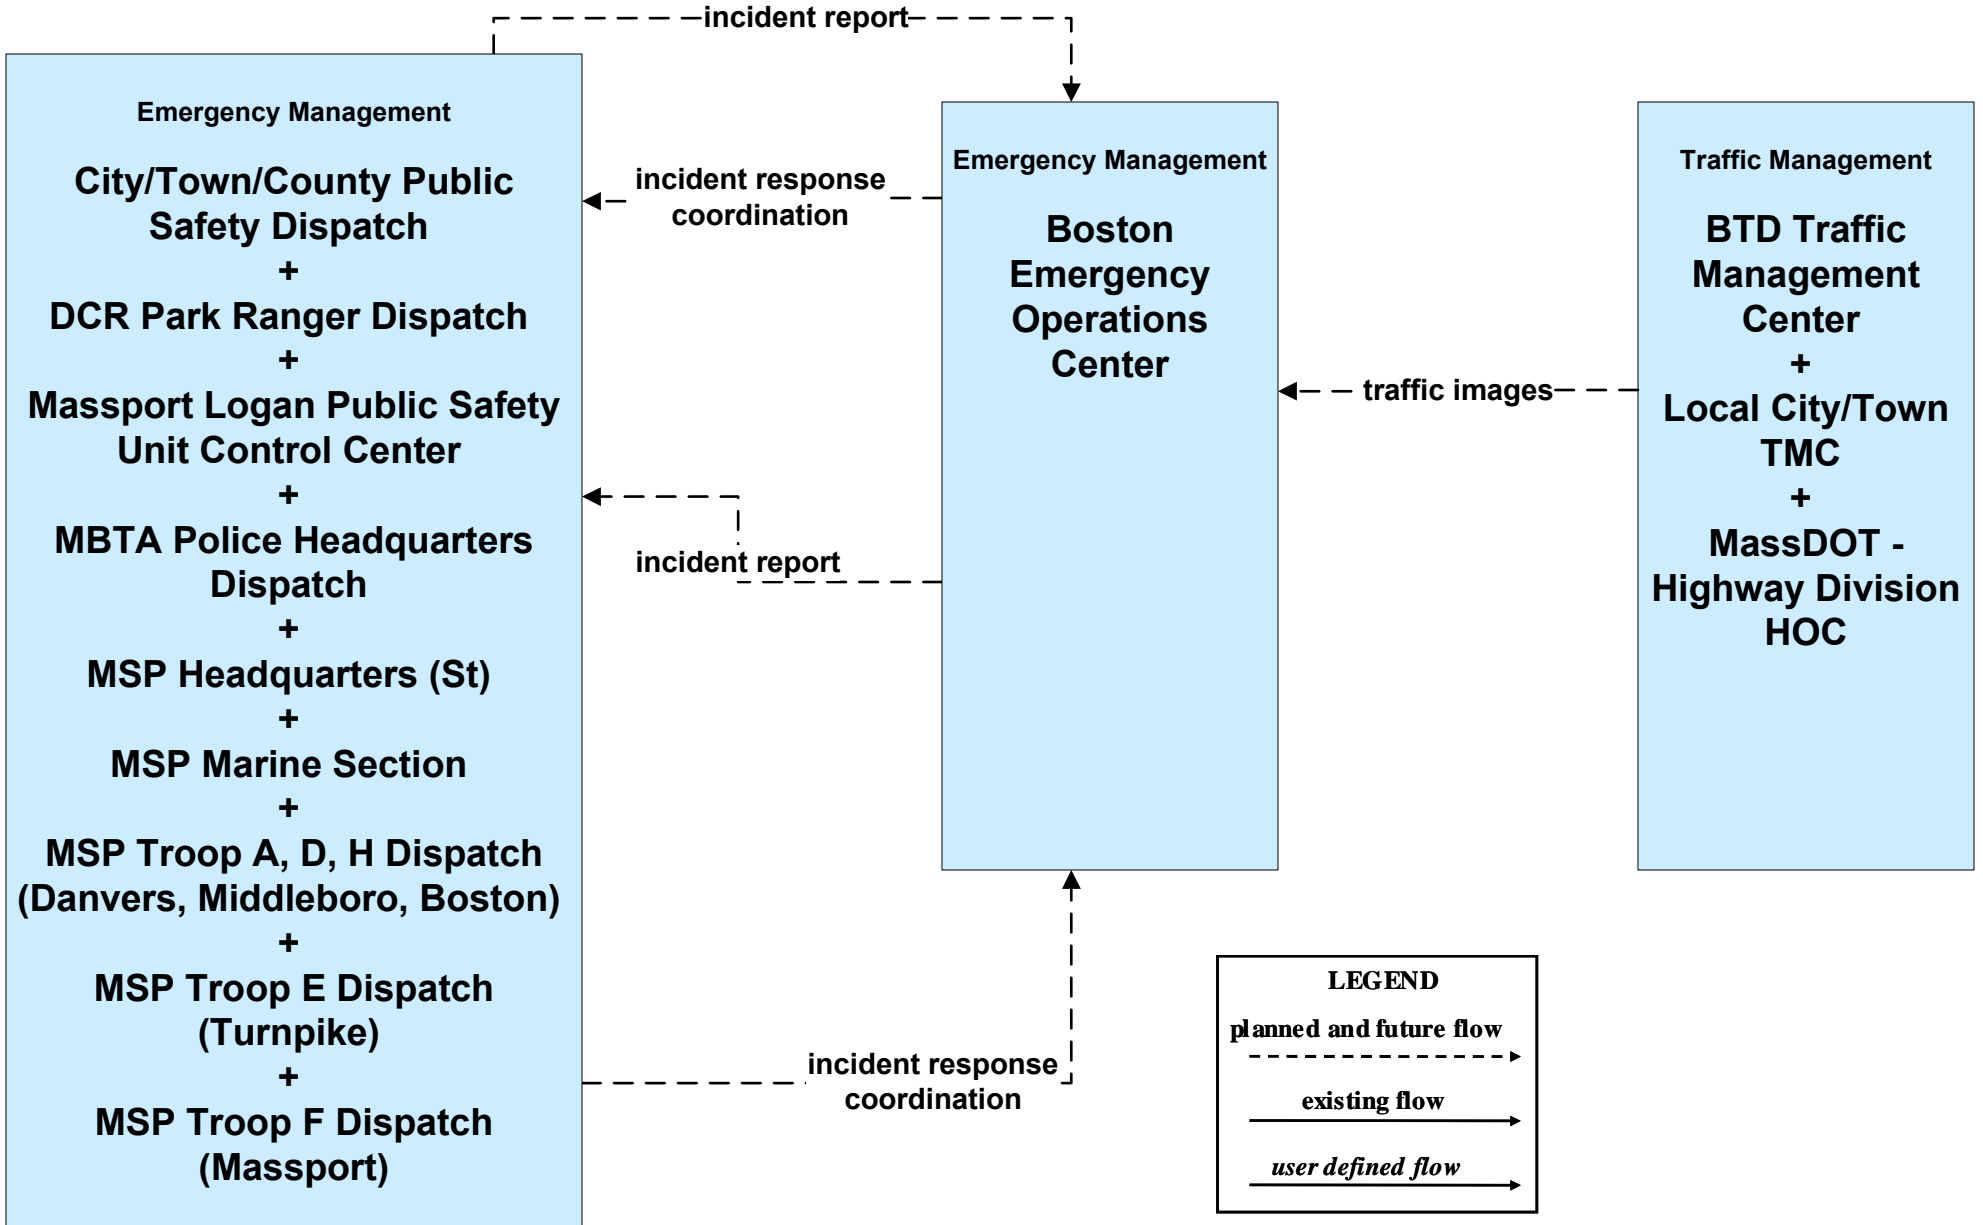

**ATMS08 - Incident Management
Local Cities/Towns (TM/EM)**

**ATMS08 - Incident Management
MassDOT - Highway Division (EM/MCM)**

**ATMS08 - Incident Management
Local City/Town (EM/MCM)**

ATMS08 - Incident Management
MassDOT - Highway Division and Local Cities/Towns/Counties (EM/EV)

**ATMS10 - Electronic Toll Collection
MassDOT - Highway Division (3 of 3)**

**ATMS21 - Road Closure Management
MassDOT - Highway Division**

**EM01 - Emergency Response Coordination
PSNA Network**

**EM01 - Emergency Response Coordination
Boston Emergency Operations Center**

**EM01 - Emergency Response Coordination
MBTA and DCR Dispatch**

**EM01 - Emergency Response Coordination
MEMA**

**EM01 - Emergency Response Coordination
MSP Marine Division**

EM01 - Emergency Response Coordination MSP

**EM01 - Emergency Response Coordination
City/Town/County Emergency Management Center**

EM02 - Emergency Routing Local Cities/Towns/Counties

EM08 - Disaster Response
City/Town/County Emergency Management Center (1 of 2)