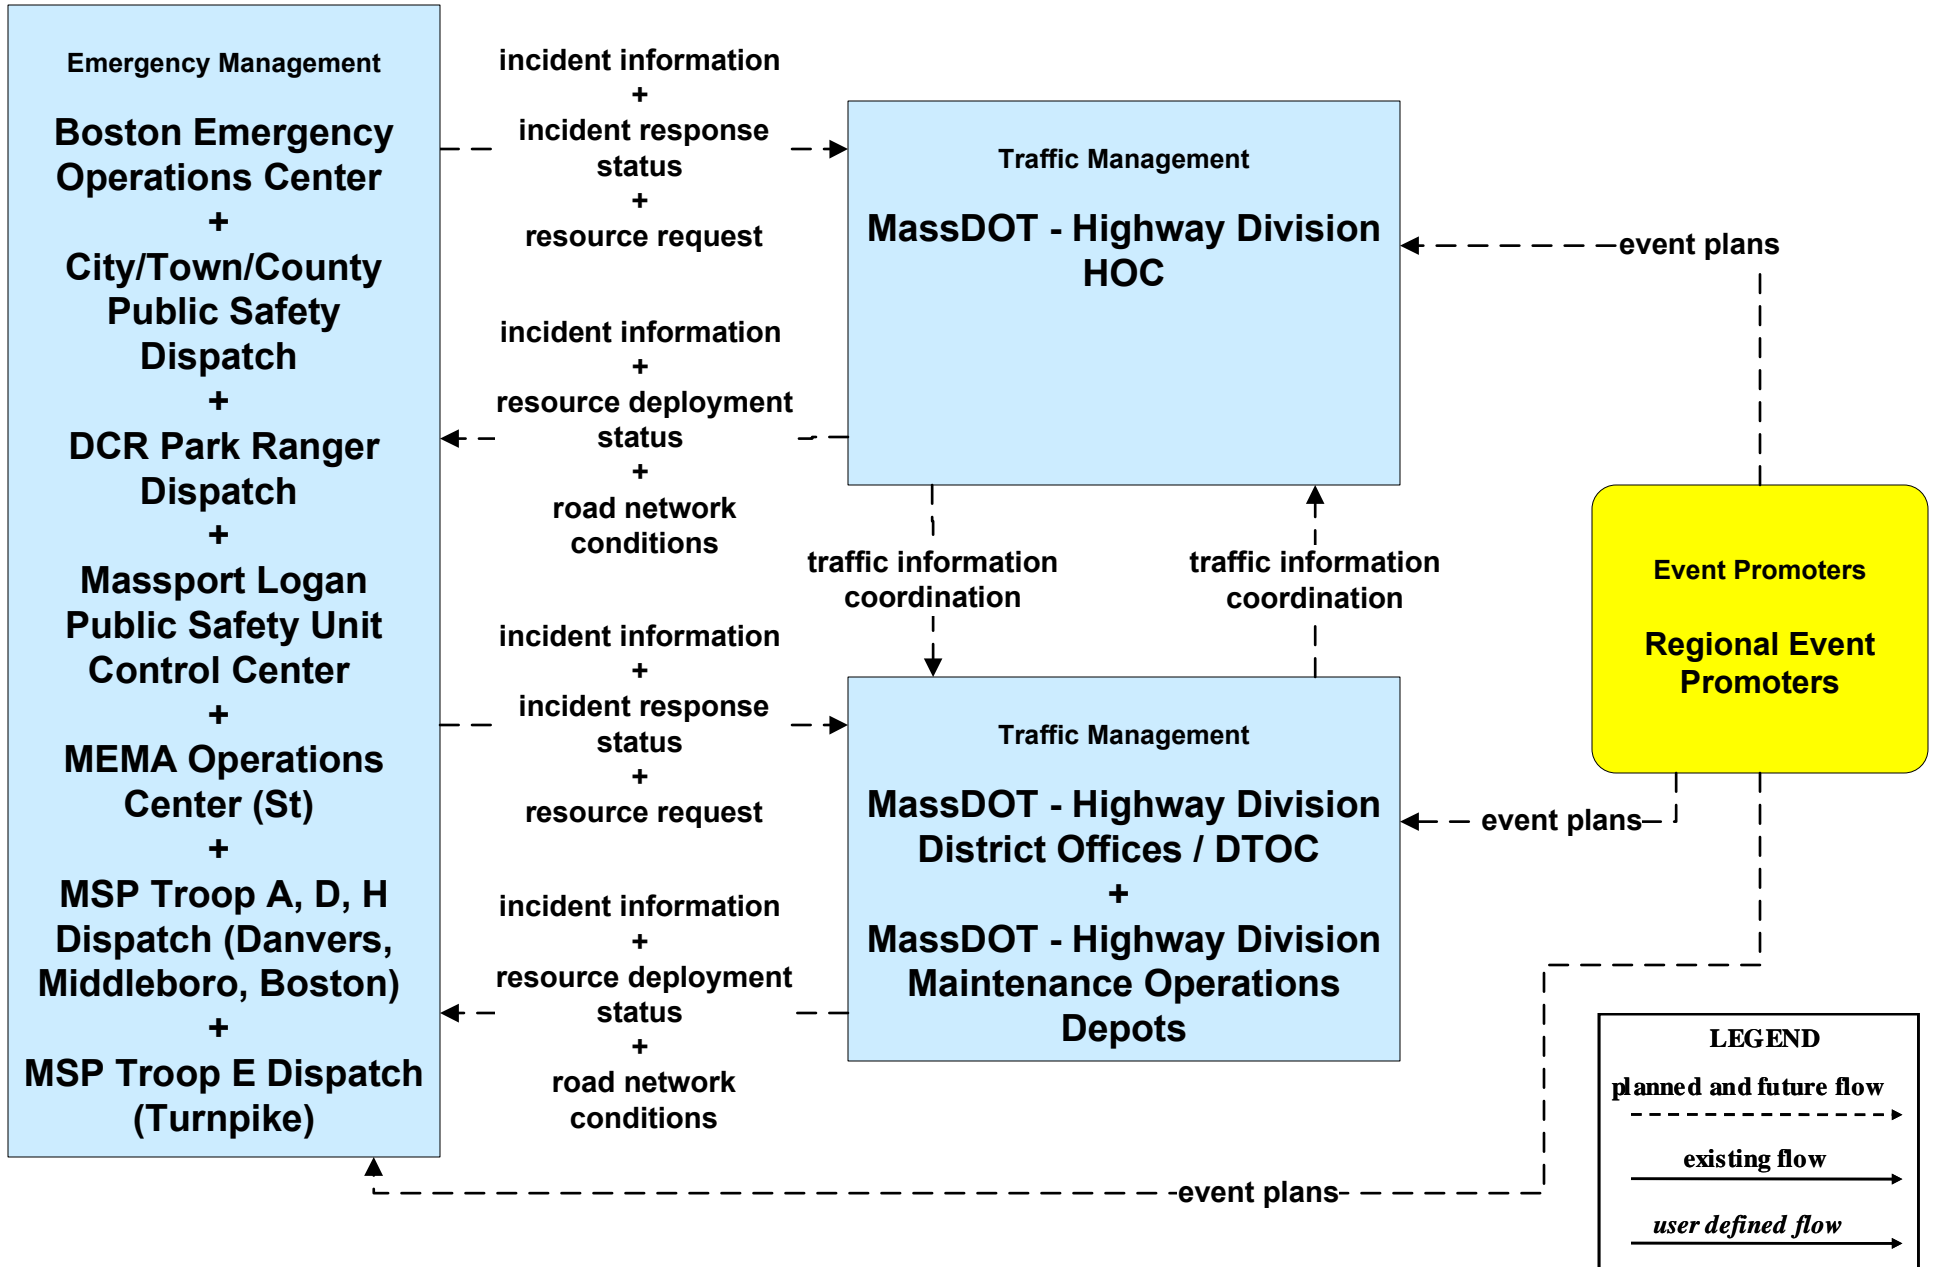

**AD1 - ITS Data Mart
MassDOT - RMV Crash Report Database**

**APTS05 - Transit Security
MBTA Subway**

**APTS05 - Transit Security
MBTA Bus**

**ATMS06 - Traffic Information Dissemination
MassDOT - Highway Division (1 of 2)**

**ATMS06 - Traffic Information Dissemination
Local Cities/Towns (2 of 2)**

**ATMS08 - Incident Management
Boston Transportation Department (TM/EM)**

**ATMS08 - Incident Management
MassDOT - Highway Division (TM/EM)**

**ATMS08 - Incident Management
Local Cities/Towns (TM/EM)**

**ATMS08 - Incident Management
MassDOT - Highway Division (EM/MCM)**

**ATMS08 - Incident Management
Local City/Town (EM/MCM)**

ATMS08 - Incident Management
MassDOT - Highway Division and Local Cities/Towns/Counties (EM/EV)

**ATMS10 - Electronic Toll Collection
MassDOT - Highway Division (3 of 3)**

**ATMS21 - Road Closure Management
MassDOT - Highway Division**

**EM01 - Emergency Response Coordination
PSNA Network**

**EM01 - Emergency Response Coordination
Boston Emergency Operations Center**