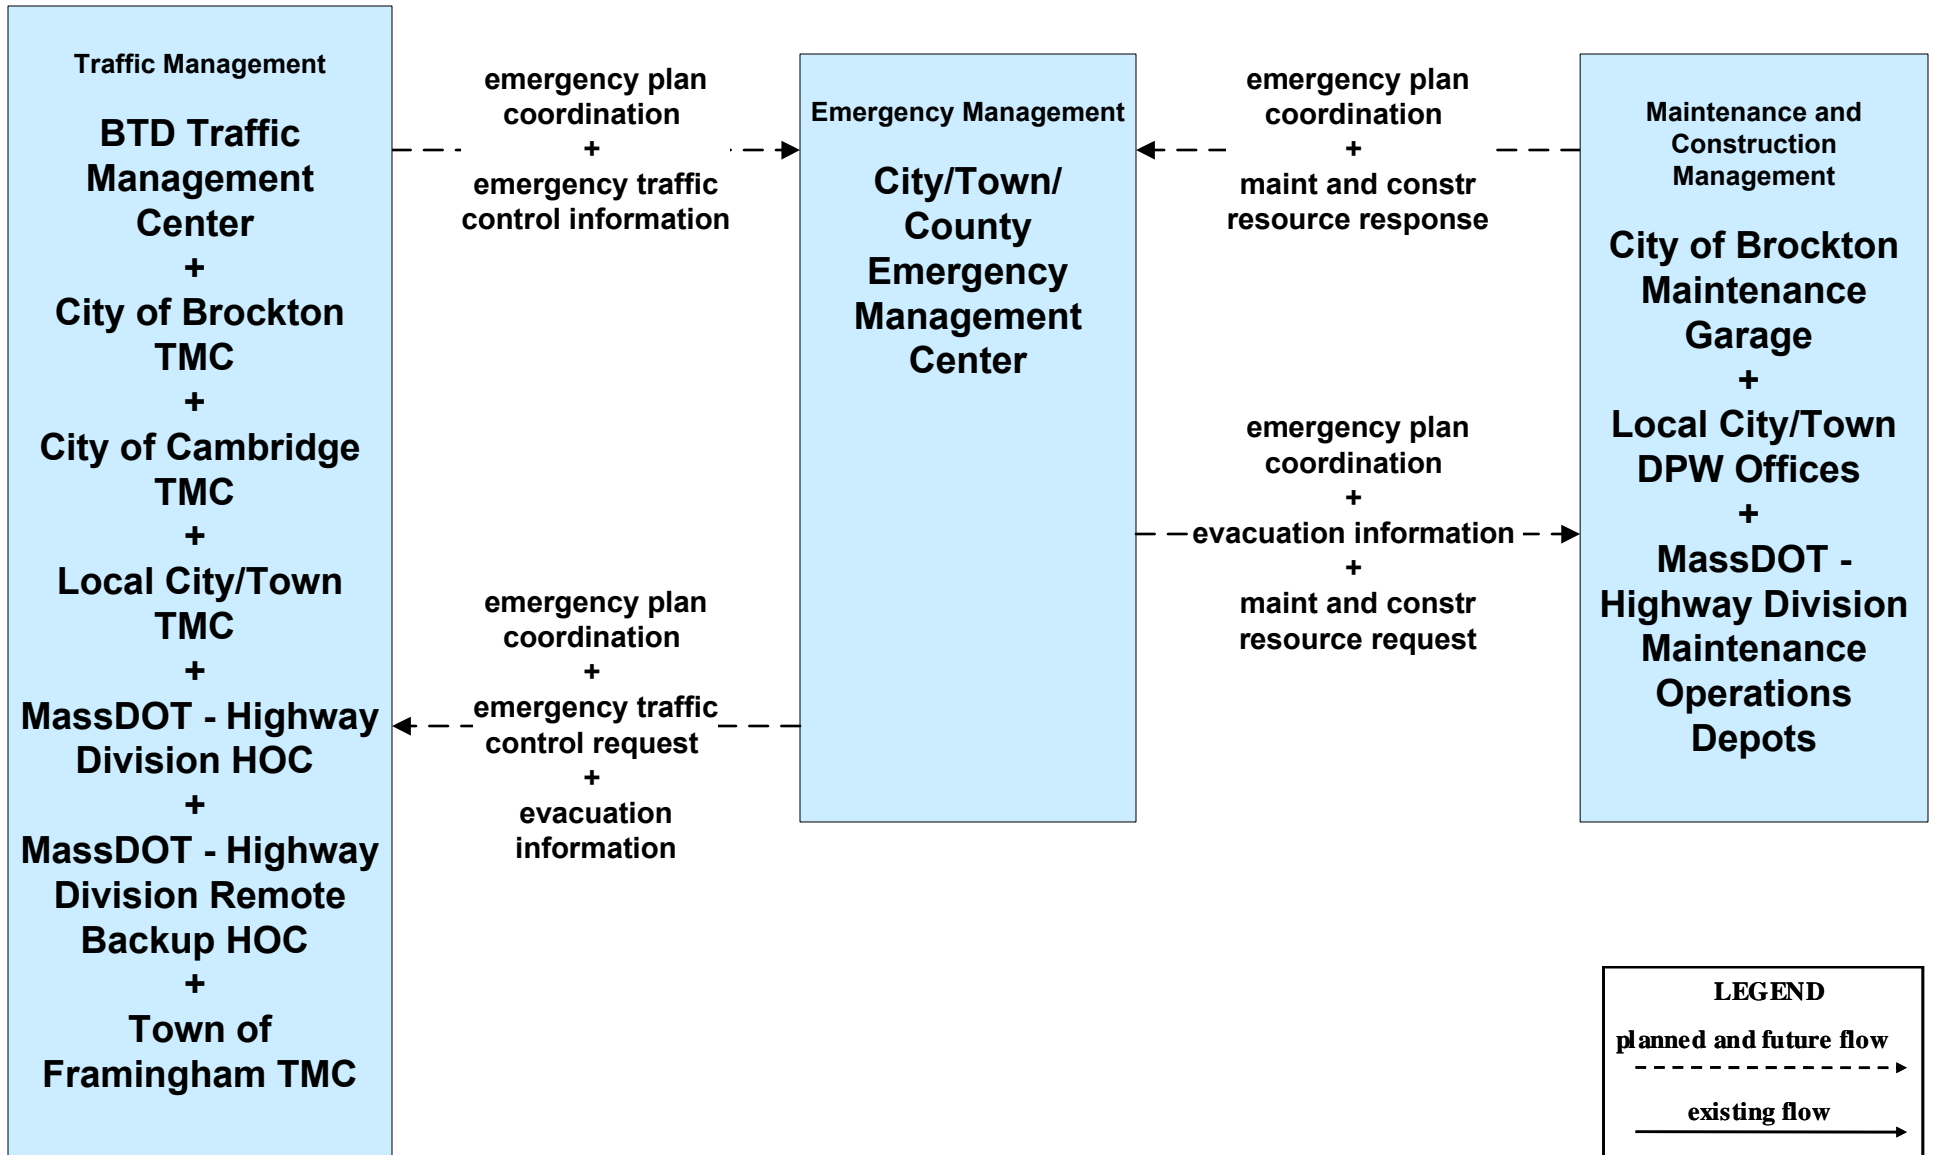

**EM01 - Emergency Response Coordination
MBTA and DCR Dispatch**

**EM01 - Emergency Response Coordination
MEMA**

**EM01 - Emergency Response Coordination
MSP Marine Division**

EM01 - Emergency Response Coordination MSP

**EM01 - Emergency Response Coordination
City/Town/County Emergency Management Center**

EM02 - Emergency Routing Local Cities/Towns/Counties

EM08 - Disaster Response
City/Town/County Emergency Management Center (1 of 2)