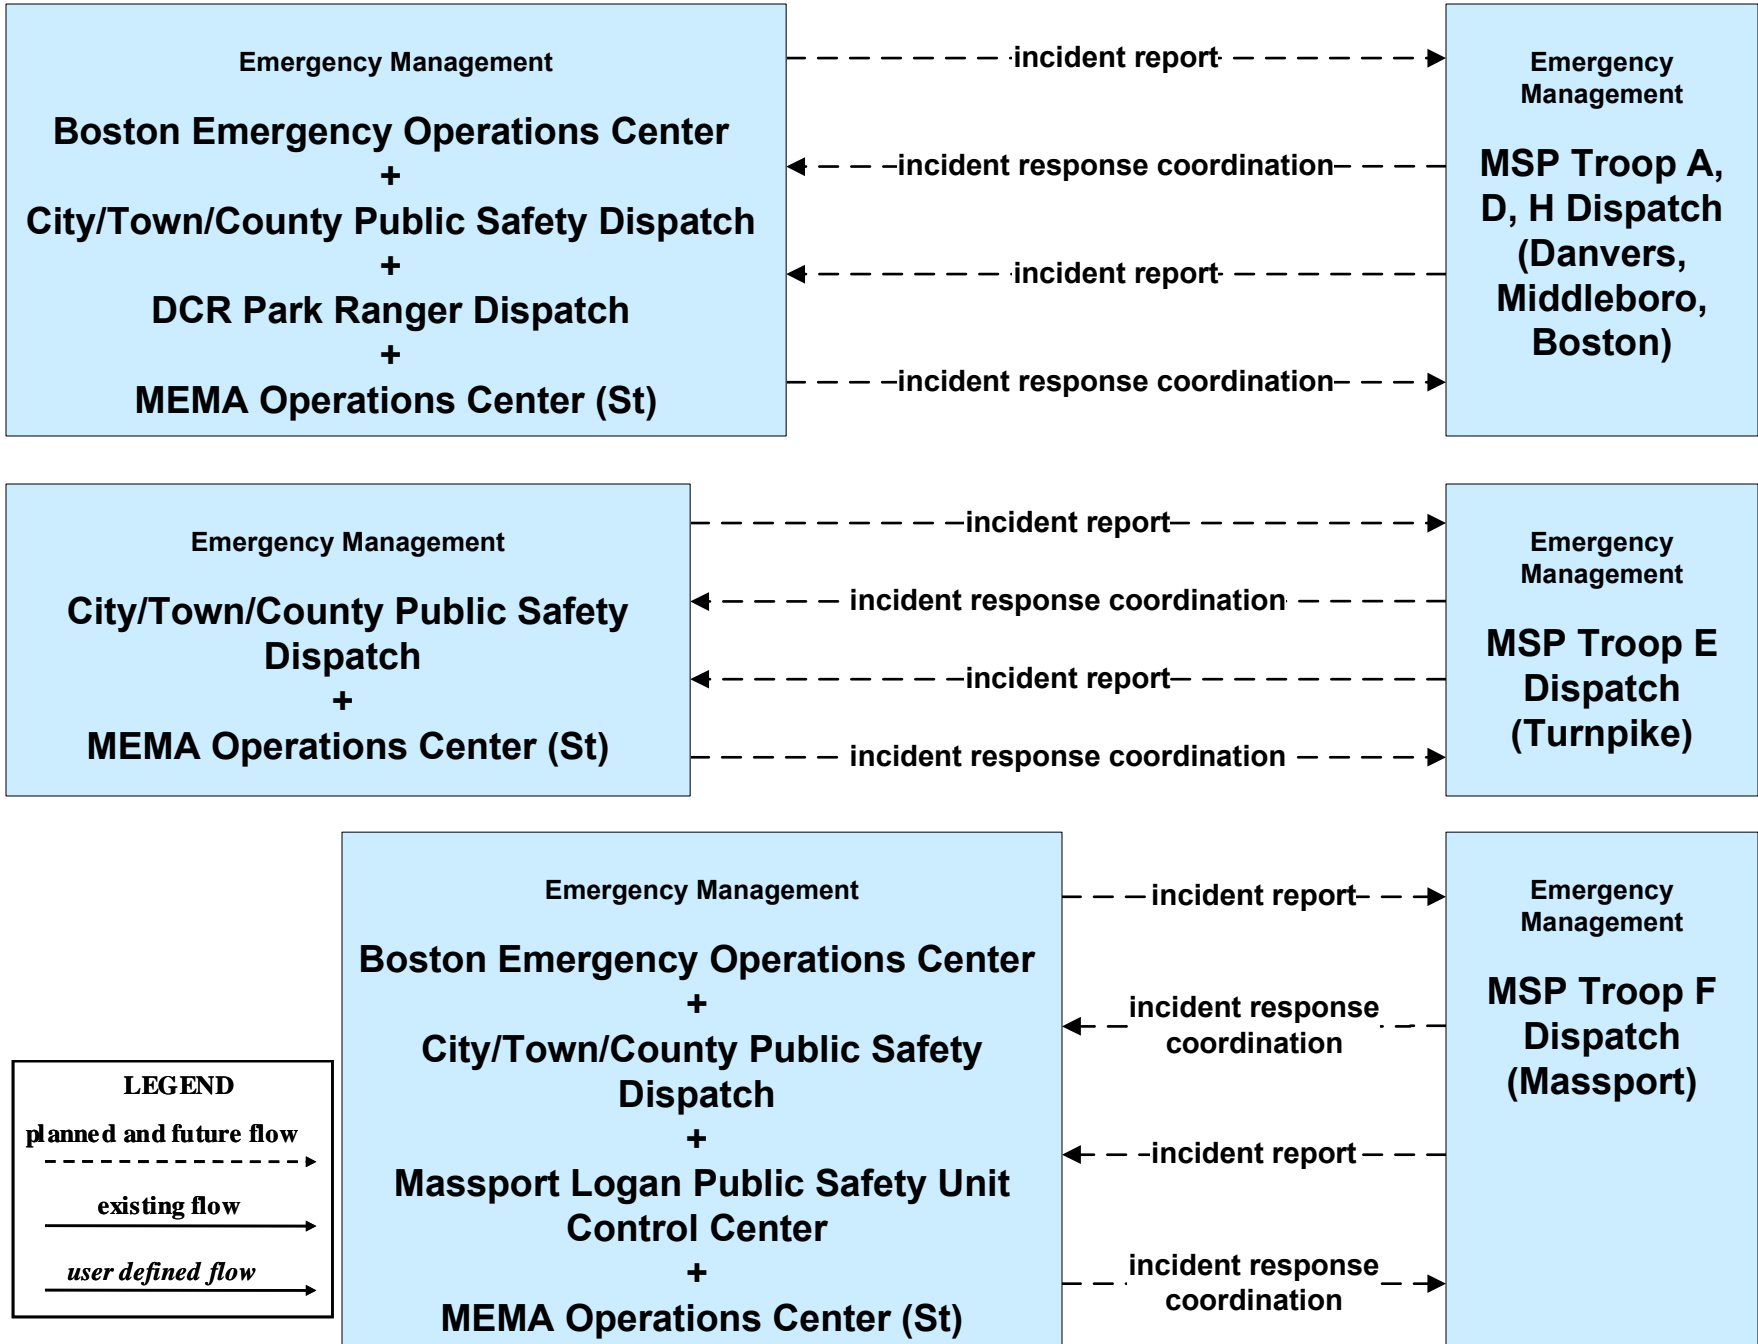

**AD1 - ITS Data Mart
MassDOT - RMV Crash Report Database**

**APTS05 - Transit Security
MBTA Subway**

**APTS05 - Transit Security
MBTA Bus**

**ATMS06 - Traffic Information Dissemination
MassDOT - Highway Division (1 of 2)**

**EM01 - Emergency Response Coordination
MBTA and DCR Dispatch**

**EM01 - Emergency Response Coordination
MEMA**

**EM01 - Emergency Response Coordination
MSP Marine Division**

EM01 - Emergency Response Coordination MSP

**EM01 - Emergency Response Coordination
City/Town/County Emergency Management Center**

EM02 - Emergency Routing Local Cities/Towns/Counties

EM08 - Disaster Response
City/Town/County Emergency Management Center (1 of 2)