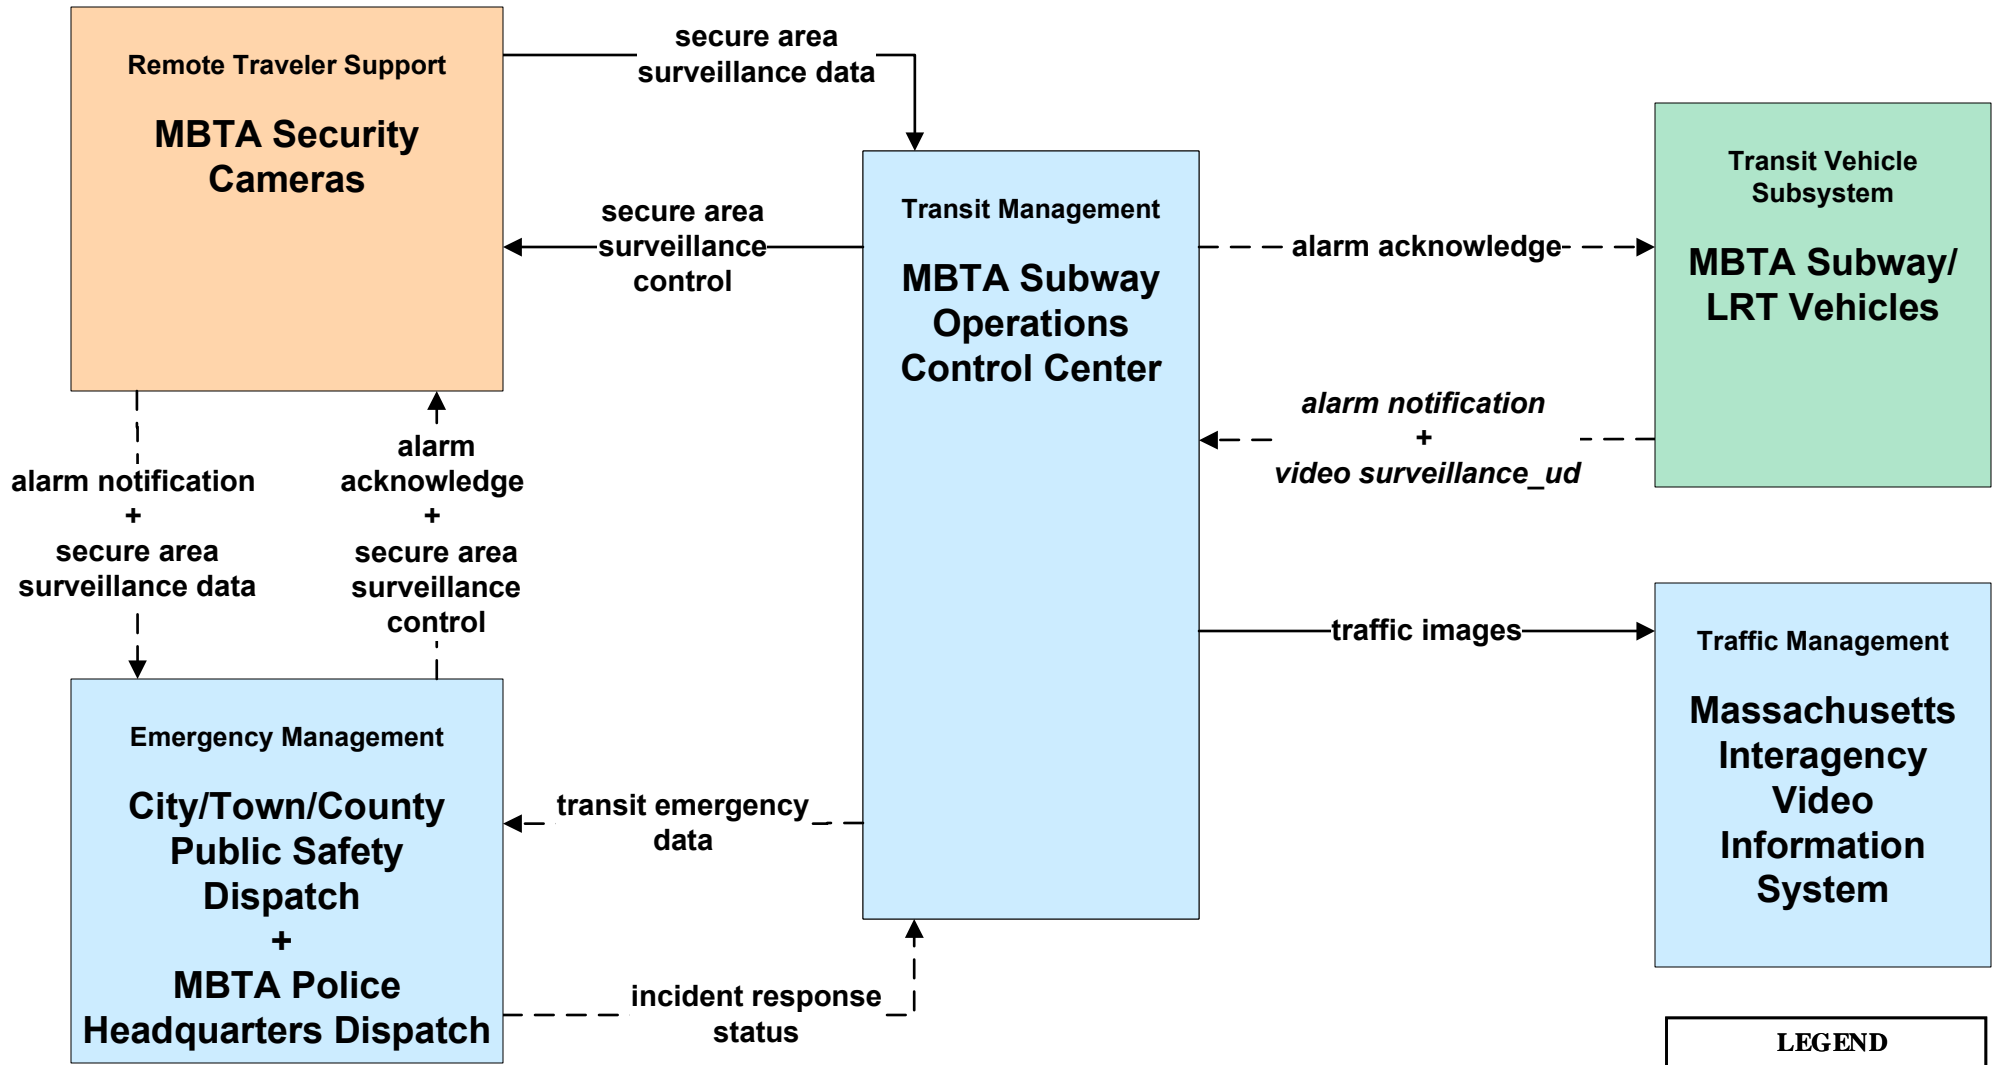

**AD1 - ITS Data Mart
MassDOT - RMV Crash Report Database**

**APTS05 - Transit Security
MBTA Subway**

**APTS05 - Transit Security
MBTA Bus**

**ATMS06 - Traffic Information Dissemination
MassDOT - Highway Division (1 of 2)**

**ATMS06 - Traffic Information Dissemination
Local Cities/Towns (2 of 2)**

**ATMS08 - Incident Management
Boston Transportation Department (TM/EM)**

**ATMS08 - Incident Management
MassDOT - Highway Division (TM/EM)**

**ATMS08 - Incident Management
Local Cities/Towns (TM/EM)**

**ATMS08 - Incident Management
MassDOT - Highway Division (EM/MCM)**

**ATMS08 - Incident Management
Local City/Town (EM/MCM)**

ATMS08 - Incident Management
MassDOT - Highway Division and Local Cities/Towns/Counties (EM/EV)