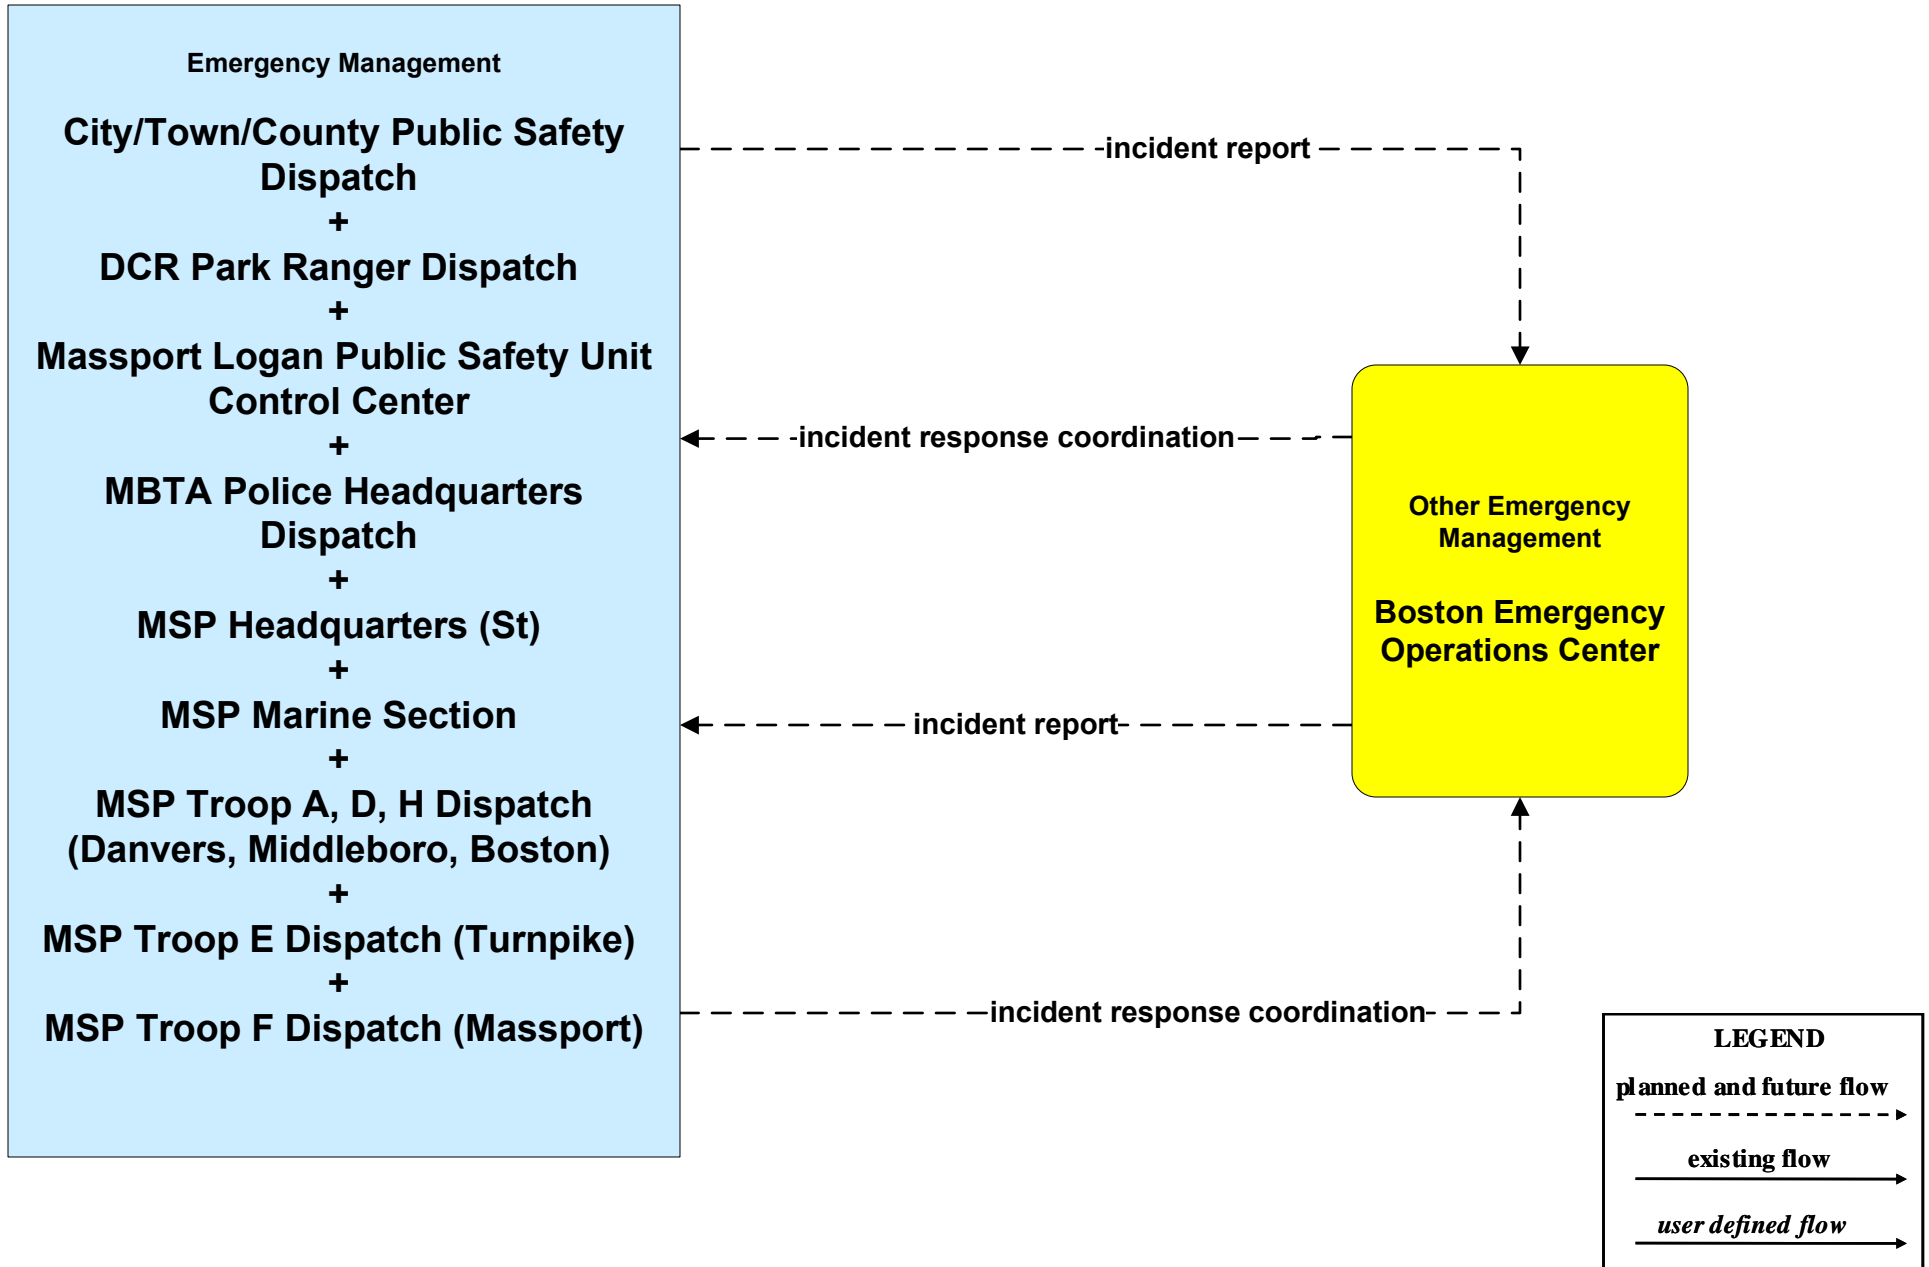

**AD1 - ITS Data Mart
MassDOT - RMV Crash Report Database**

**APTS05 - Transit Security
MBTA Subway**

**APTS05 - Transit Security
MBTA Bus**

**ATMS06 - Traffic Information Dissemination
MassDOT - Highway Division (1 of 2)**

**ATMS06 - Traffic Information Dissemination
Local Cities/Towns (2 of 2)**

**ATMS08 - Incident Management
Boston Transportation Department (TM/EM)**

**ATMS08 - Incident Management
MassDOT - Highway Division (TM/EM)**

**ATMS08 - Incident Management
Local Cities/Towns (TM/EM)**

**ATMS08 - Incident Management
MassDOT - Highway Division (EM/MCM)**

**ATMS08 - Incident Management
Local City/Town (EM/MCM)**

ATMS08 - Incident Management
MassDOT - Highway Division and Local Cities/Towns/Counties (EM/EV)

**ATMS10 - Electronic Toll Collection
MassDOT - Highway Division (3 of 3)**

**ATMS21 - Road Closure Management
MassDOT - Highway Division**

**EM01 - Emergency Response Coordination
PSNA Network**

**EM01 - Emergency Response Coordination
Boston Emergency Operations Center**