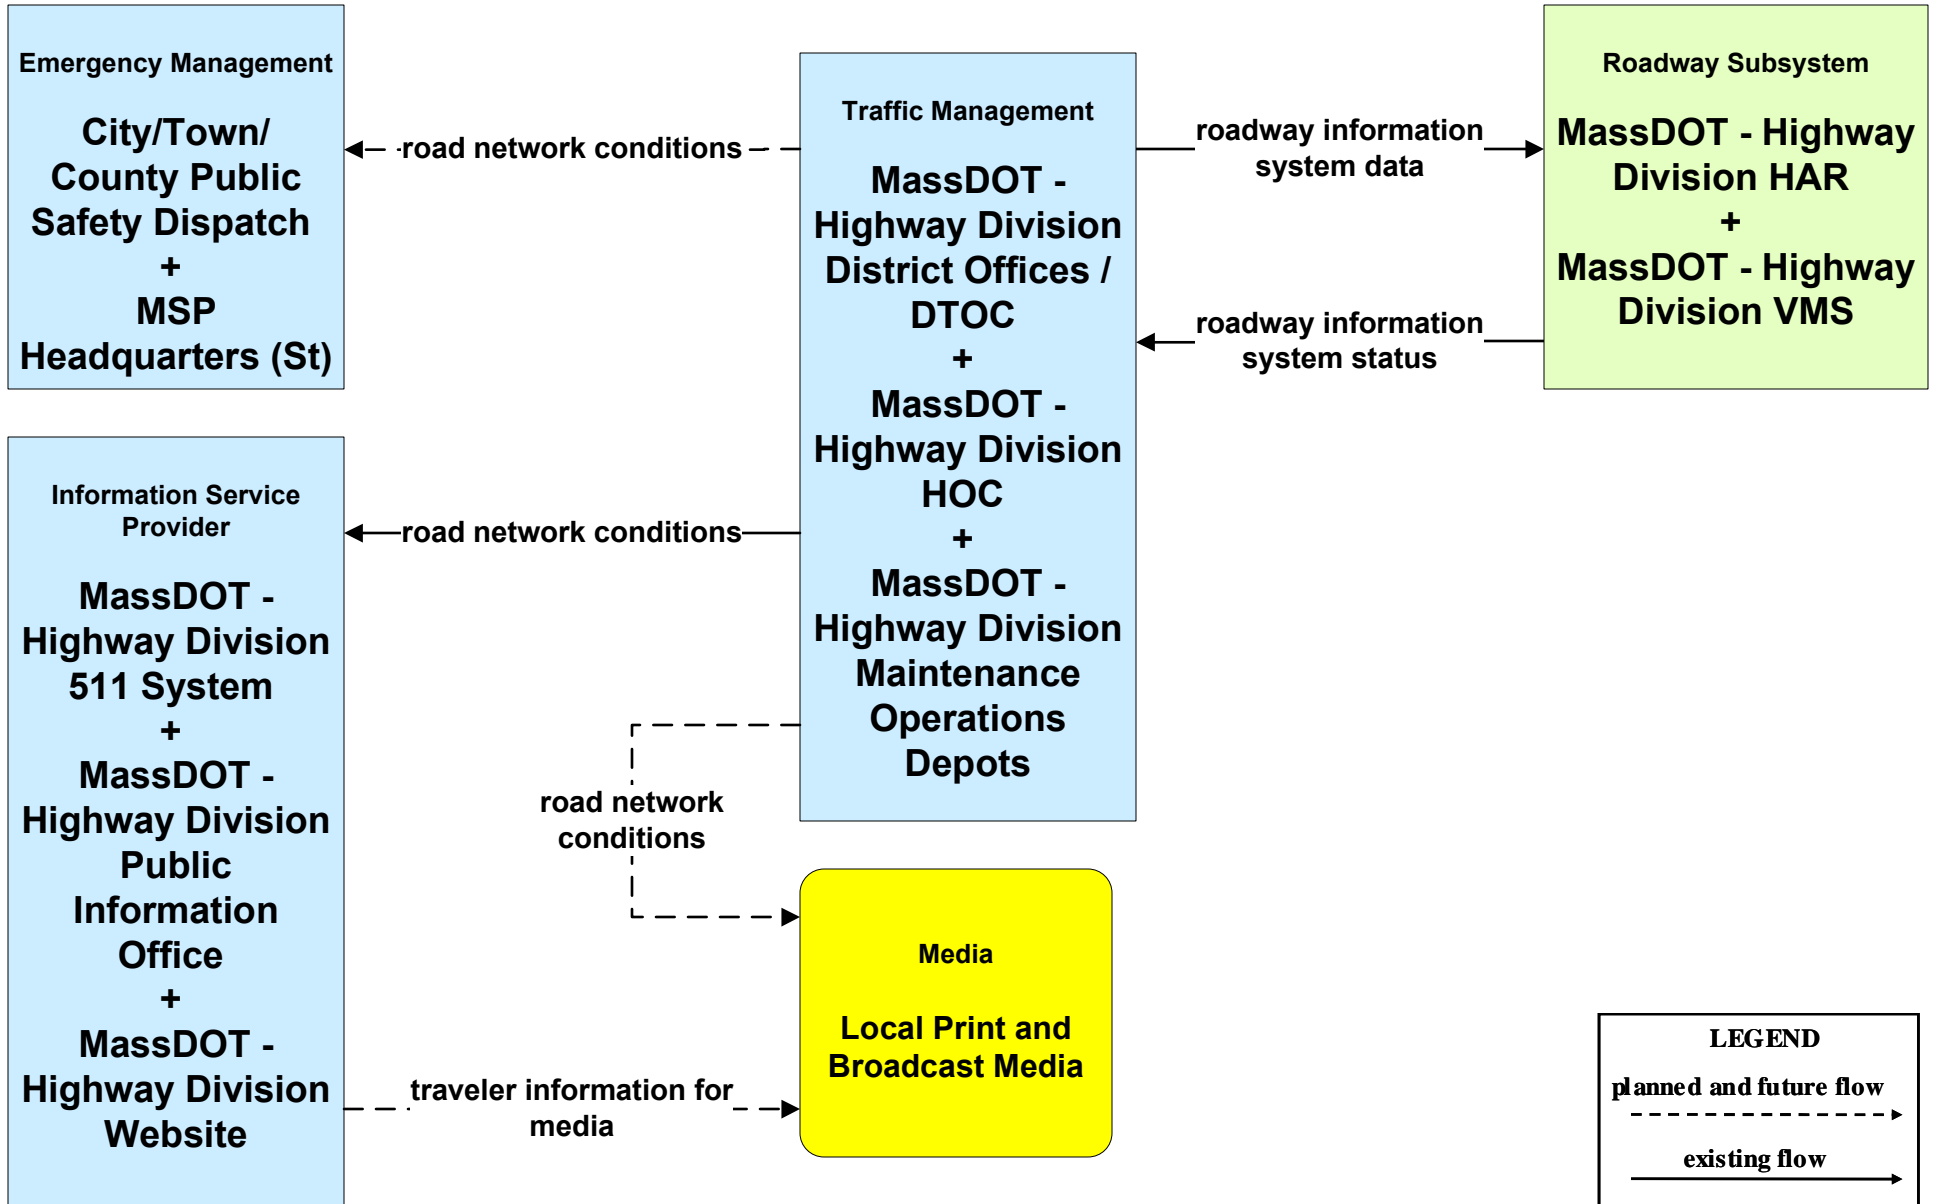

**AD1 - ITS Data Mart
MassDOT - RMV Crash Report Database**

**APTS05 - Transit Security
MBTA Subway**

**APTS05 - Transit Security
MBTA Bus**

**ATMS06 - Traffic Information Dissemination
MassDOT - Highway Division (1 of 2)**

**ATMS06 - Traffic Information Dissemination
Local Cities/Towns (2 of 2)**

**ATMS08 - Incident Management
Boston Transportation Department (TM/EM)**

**ATMS08 - Incident Management
MassDOT - Highway Division (TM/EM)**

**ATMS08 - Incident Management
Local Cities/Towns (TM/EM)**

**ATMS08 - Incident Management
MassDOT - Highway Division (EM/MCM)**

**ATMS08 - Incident Management
Local City/Town (EM/MCM)**

ATMS08 - Incident Management
MassDOT - Highway Division and Local Cities/Towns/Counties (EM/EV)

**ATMS10 - Electronic Toll Collection
MassDOT - Highway Division (3 of 3)**

**ATMS21 - Road Closure Management
MassDOT - Highway Division**

**EM01 - Emergency Response Coordination
PSNA Network**

**EM01 - Emergency Response Coordination
Boston Emergency Operations Center**