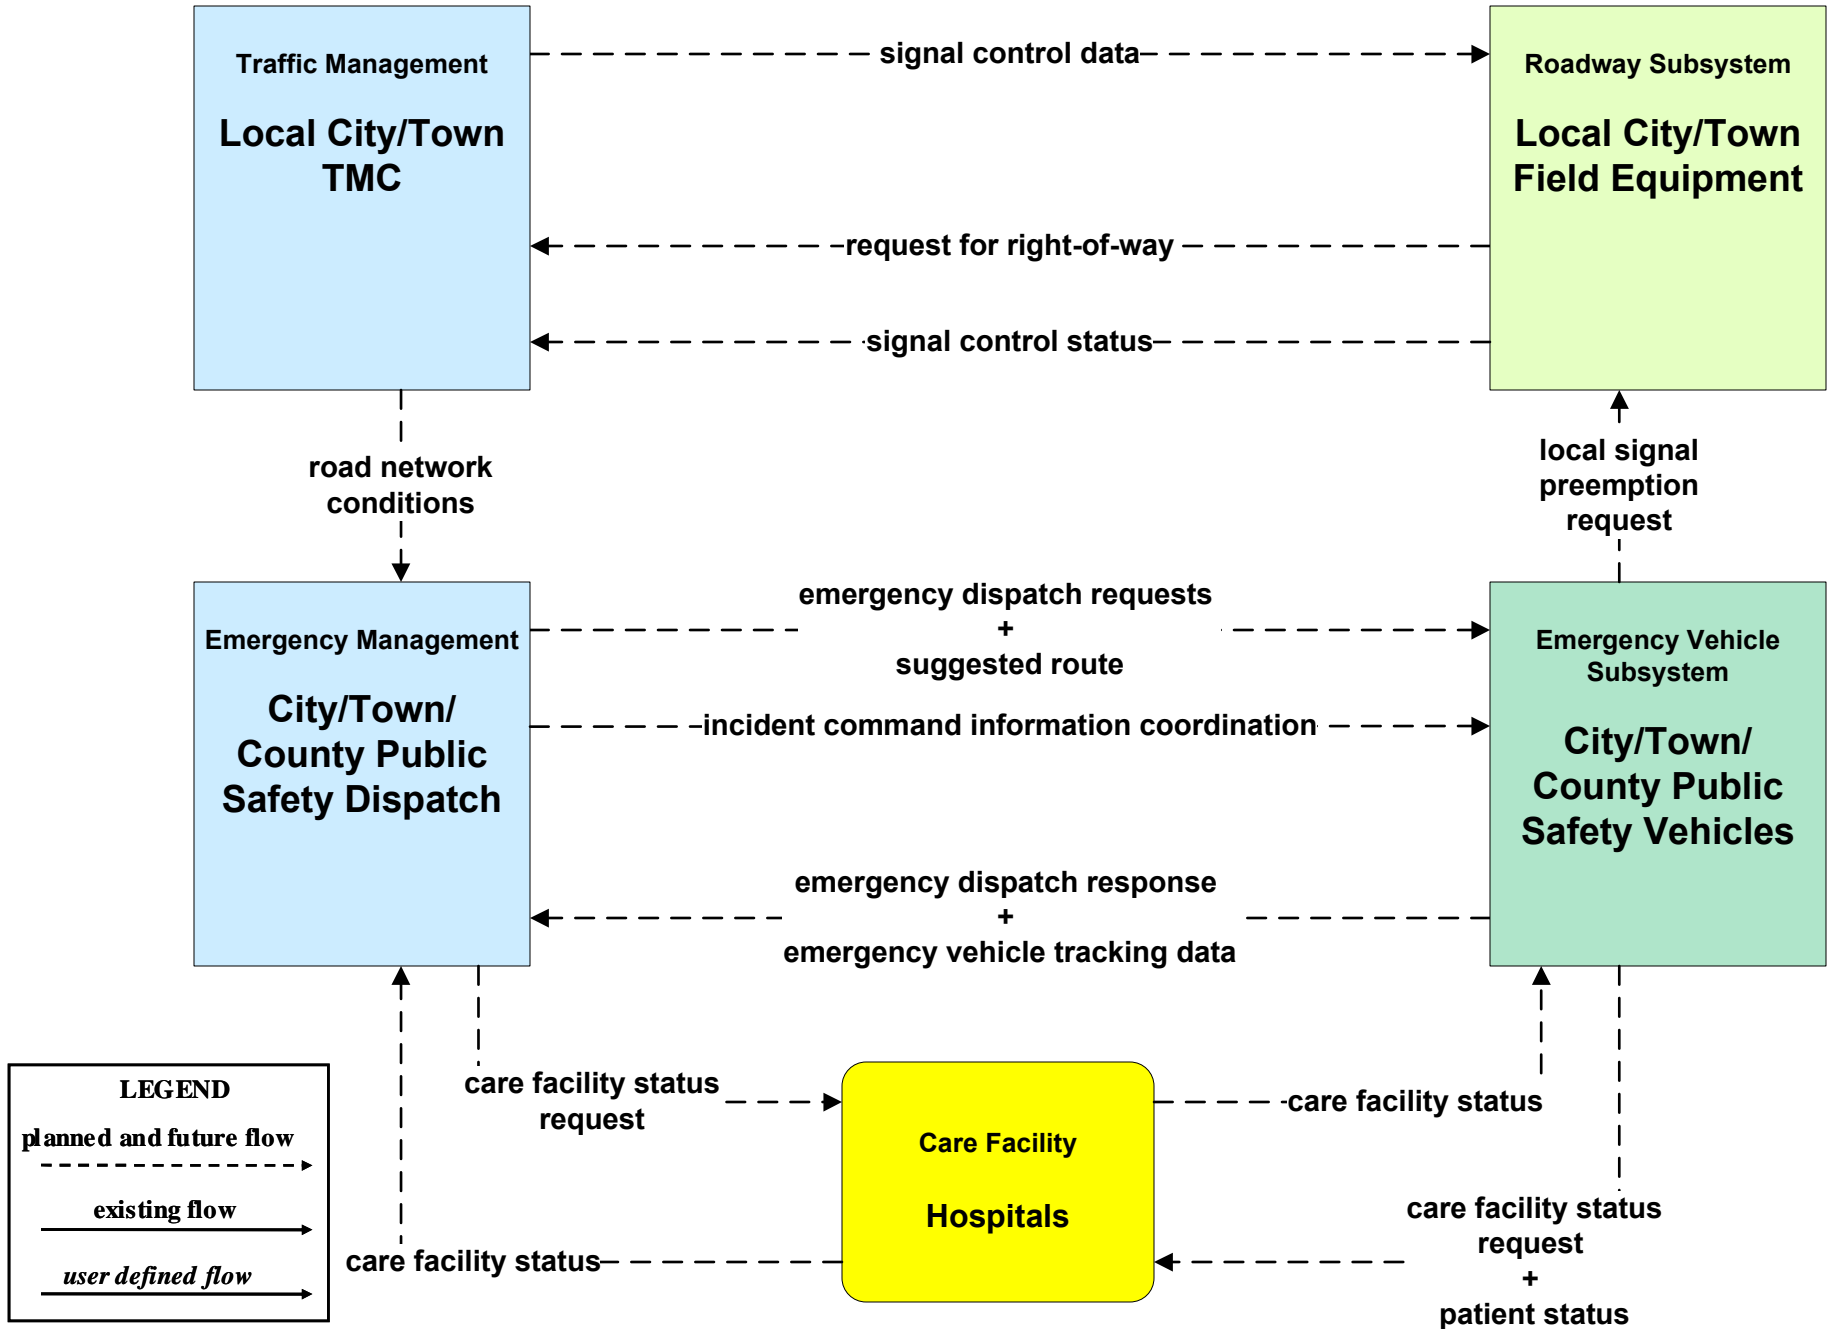

**ATMS10 - Electronic Toll Collection
MassDOT - Highway Division (3 of 3)**

**ATMS21 - Road Closure Management
MassDOT - Highway Division**

**EM01 - Emergency Response Coordination
PSNA Network**

**EM01 - Emergency Response Coordination
Boston Emergency Operations Center**

**EM01 - Emergency Response Coordination
MBTA and DCR Dispatch**

**EM01 - Emergency Response Coordination
MEMA**

**EM01 - Emergency Response Coordination
MSP Marine Division**

EM01 - Emergency Response Coordination MSP

**EM01 - Emergency Response Coordination
City/Town/County Emergency Management Center**

EM02 - Emergency Routing Local Cities/Towns/Counties

EM08 - Disaster Response
City/Town/County Emergency Management Center (1 of 2)

EM08 - Disaster Response

City/Town/County Emergency Management Center (2 of 2)

**EM09 - Evacuation and Reentry Management
City/Town/County Emergency Management Center (1 of 2)**

**EM09 - Evacuation and Reentry Management
City/Town/County Emergency Management Center (2 of 2)**