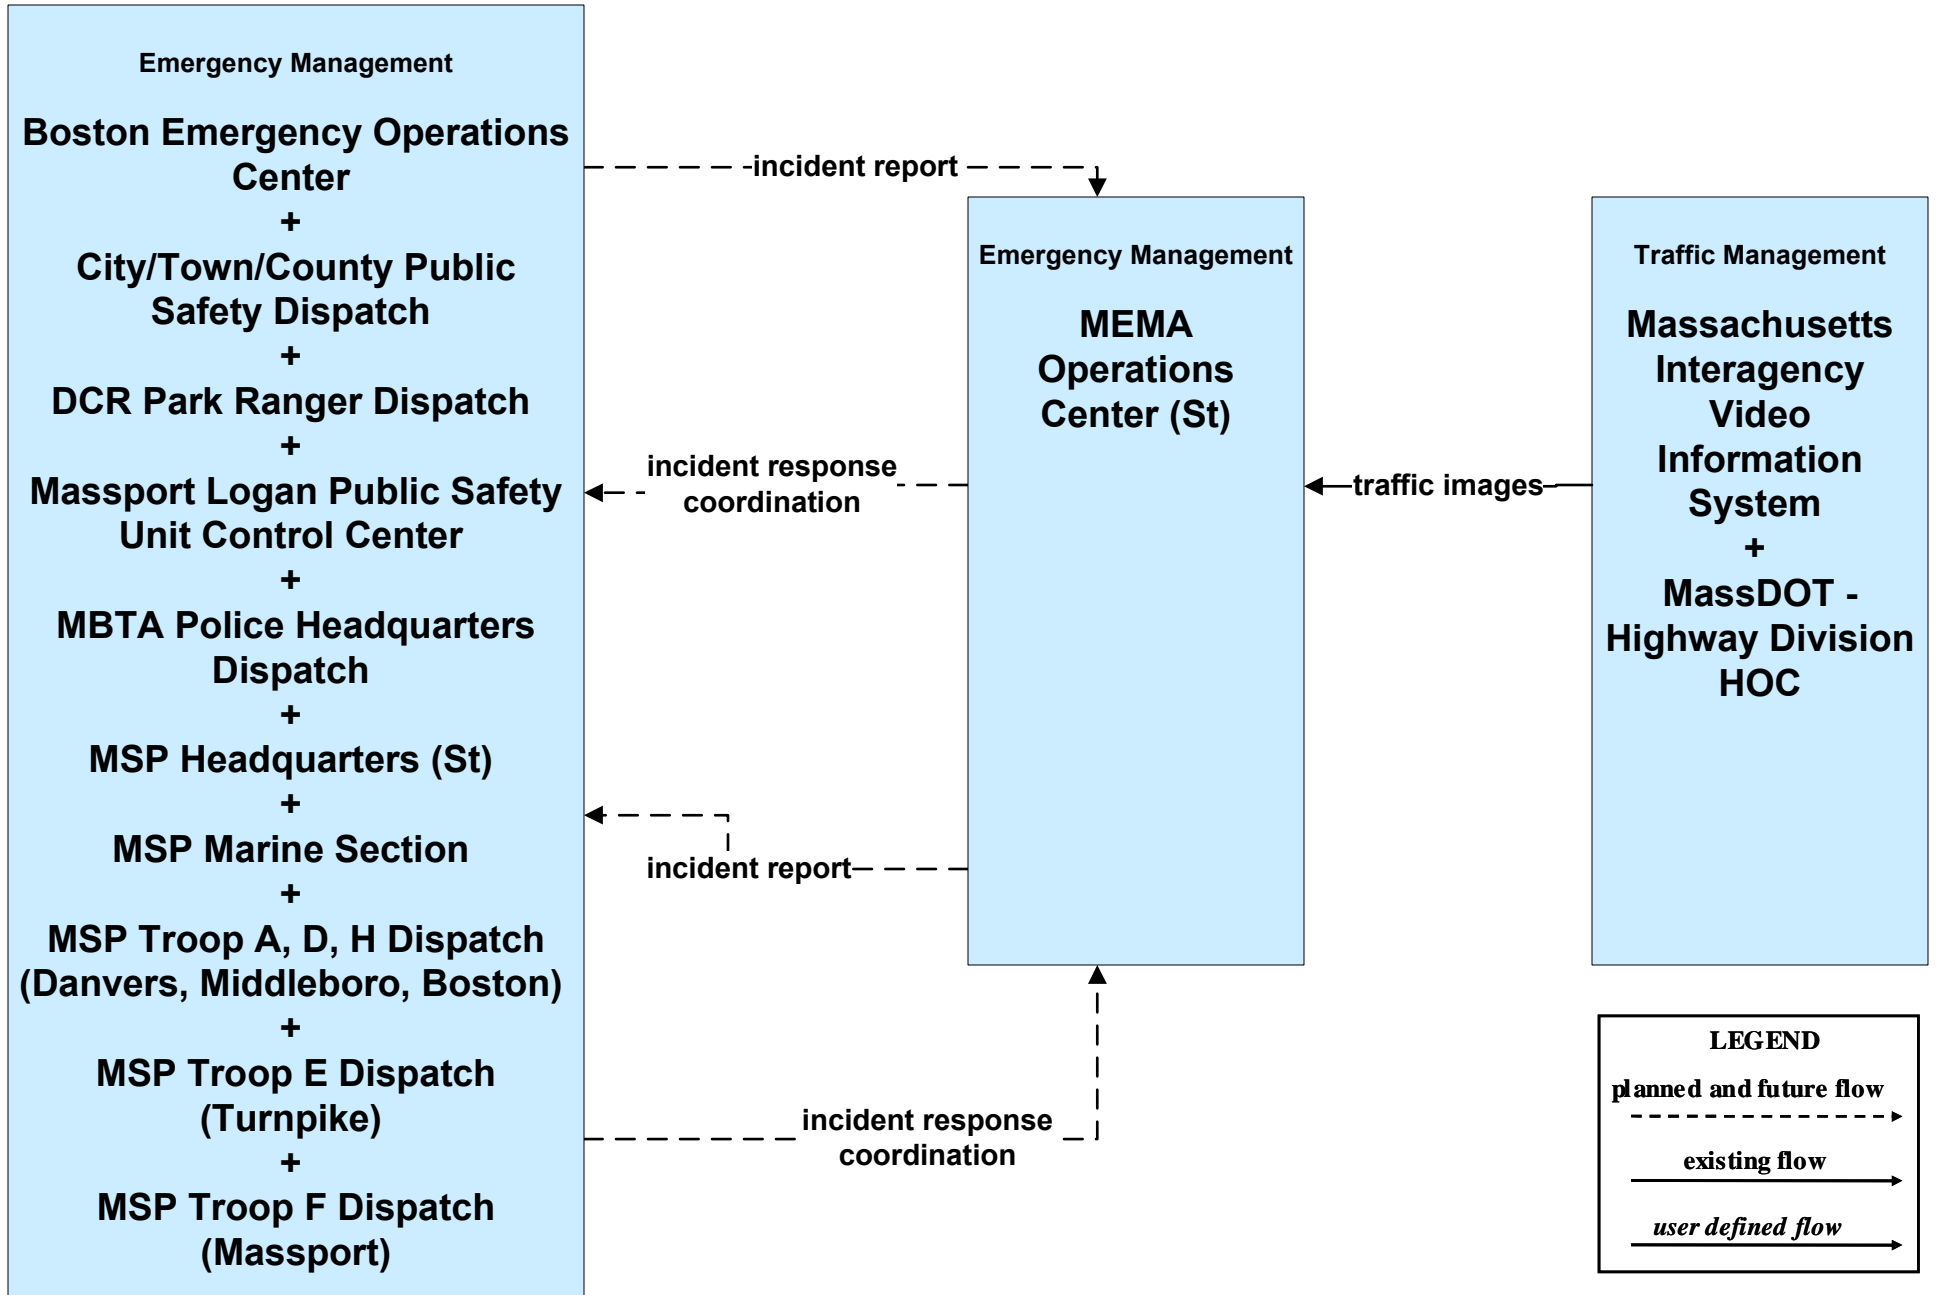

**ATMS08 - Incident Management
Local Cities/Towns (TM/EM)**

**ATMS08 - Incident Management
MassDOT - Highway Division (EM/MCM)**

**ATMS08 - Incident Management
Local City/Town (EM/MCM)**

ATMS08 - Incident Management
MassDOT - Highway Division and Local Cities/Towns/Counties (EM/EV)

**ATMS10 - Electronic Toll Collection
MassDOT - Highway Division (3 of 3)**

**ATMS21 - Road Closure Management
MassDOT - Highway Division**

**EM01 - Emergency Response Coordination
PSNA Network**

**EM01 - Emergency Response Coordination
Boston Emergency Operations Center**

**EM01 - Emergency Response Coordination
MBTA and DCR Dispatch**

**EM01 - Emergency Response Coordination
MEMA**

**EM01 - Emergency Response Coordination
MSP Marine Division**

EM01 - Emergency Response Coordination MSP

**EM01 - Emergency Response Coordination
City/Town/County Emergency Management Center**

EM02 - Emergency Routing Local Cities/Towns/Counties

EM08 - Disaster Response
City/Town/County Emergency Management Center (1 of 2)