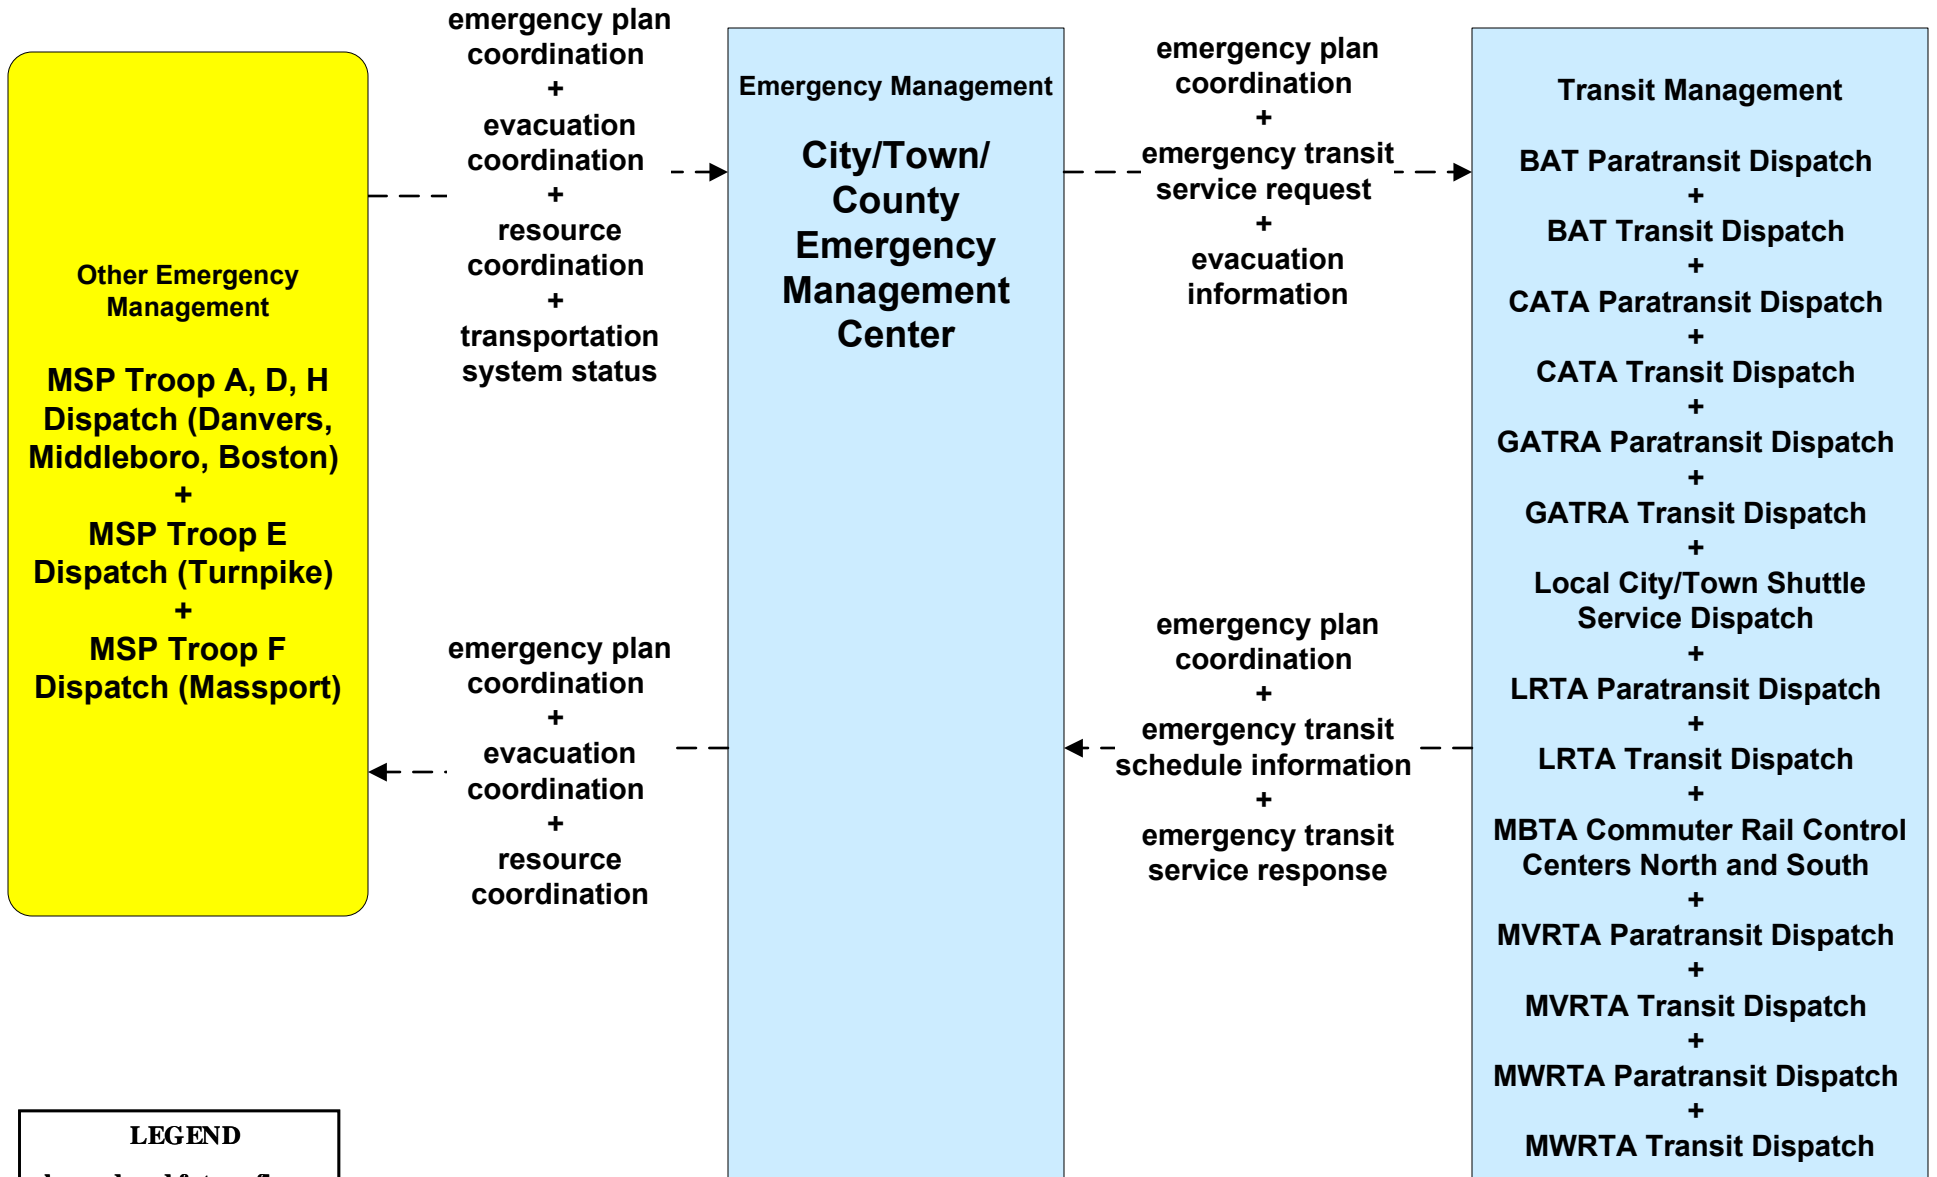

**EM01 - Emergency Response Coordination
MBTA and DCR Dispatch**

**EM01 - Emergency Response Coordination
MEMA**

**EM01 - Emergency Response Coordination
MSP Marine Division**

EM01 - Emergency Response Coordination MSP

**EM01 - Emergency Response Coordination
City/Town/County Emergency Management Center**

EM02 - Emergency Routing Local Cities/Towns/Counties

EM08 - Disaster Response
City/Town/County Emergency Management Center (1 of 2)

EM08 - Disaster Response

City/Town/County Emergency Management Center (2 of 2)

**EM09 - Evacuation and Reentry Management
City/Town/County Emergency Management Center (1 of 2)**

**EM09 - Evacuation and Reentry Management
City/Town/County Emergency Management Center (2 of 2)**