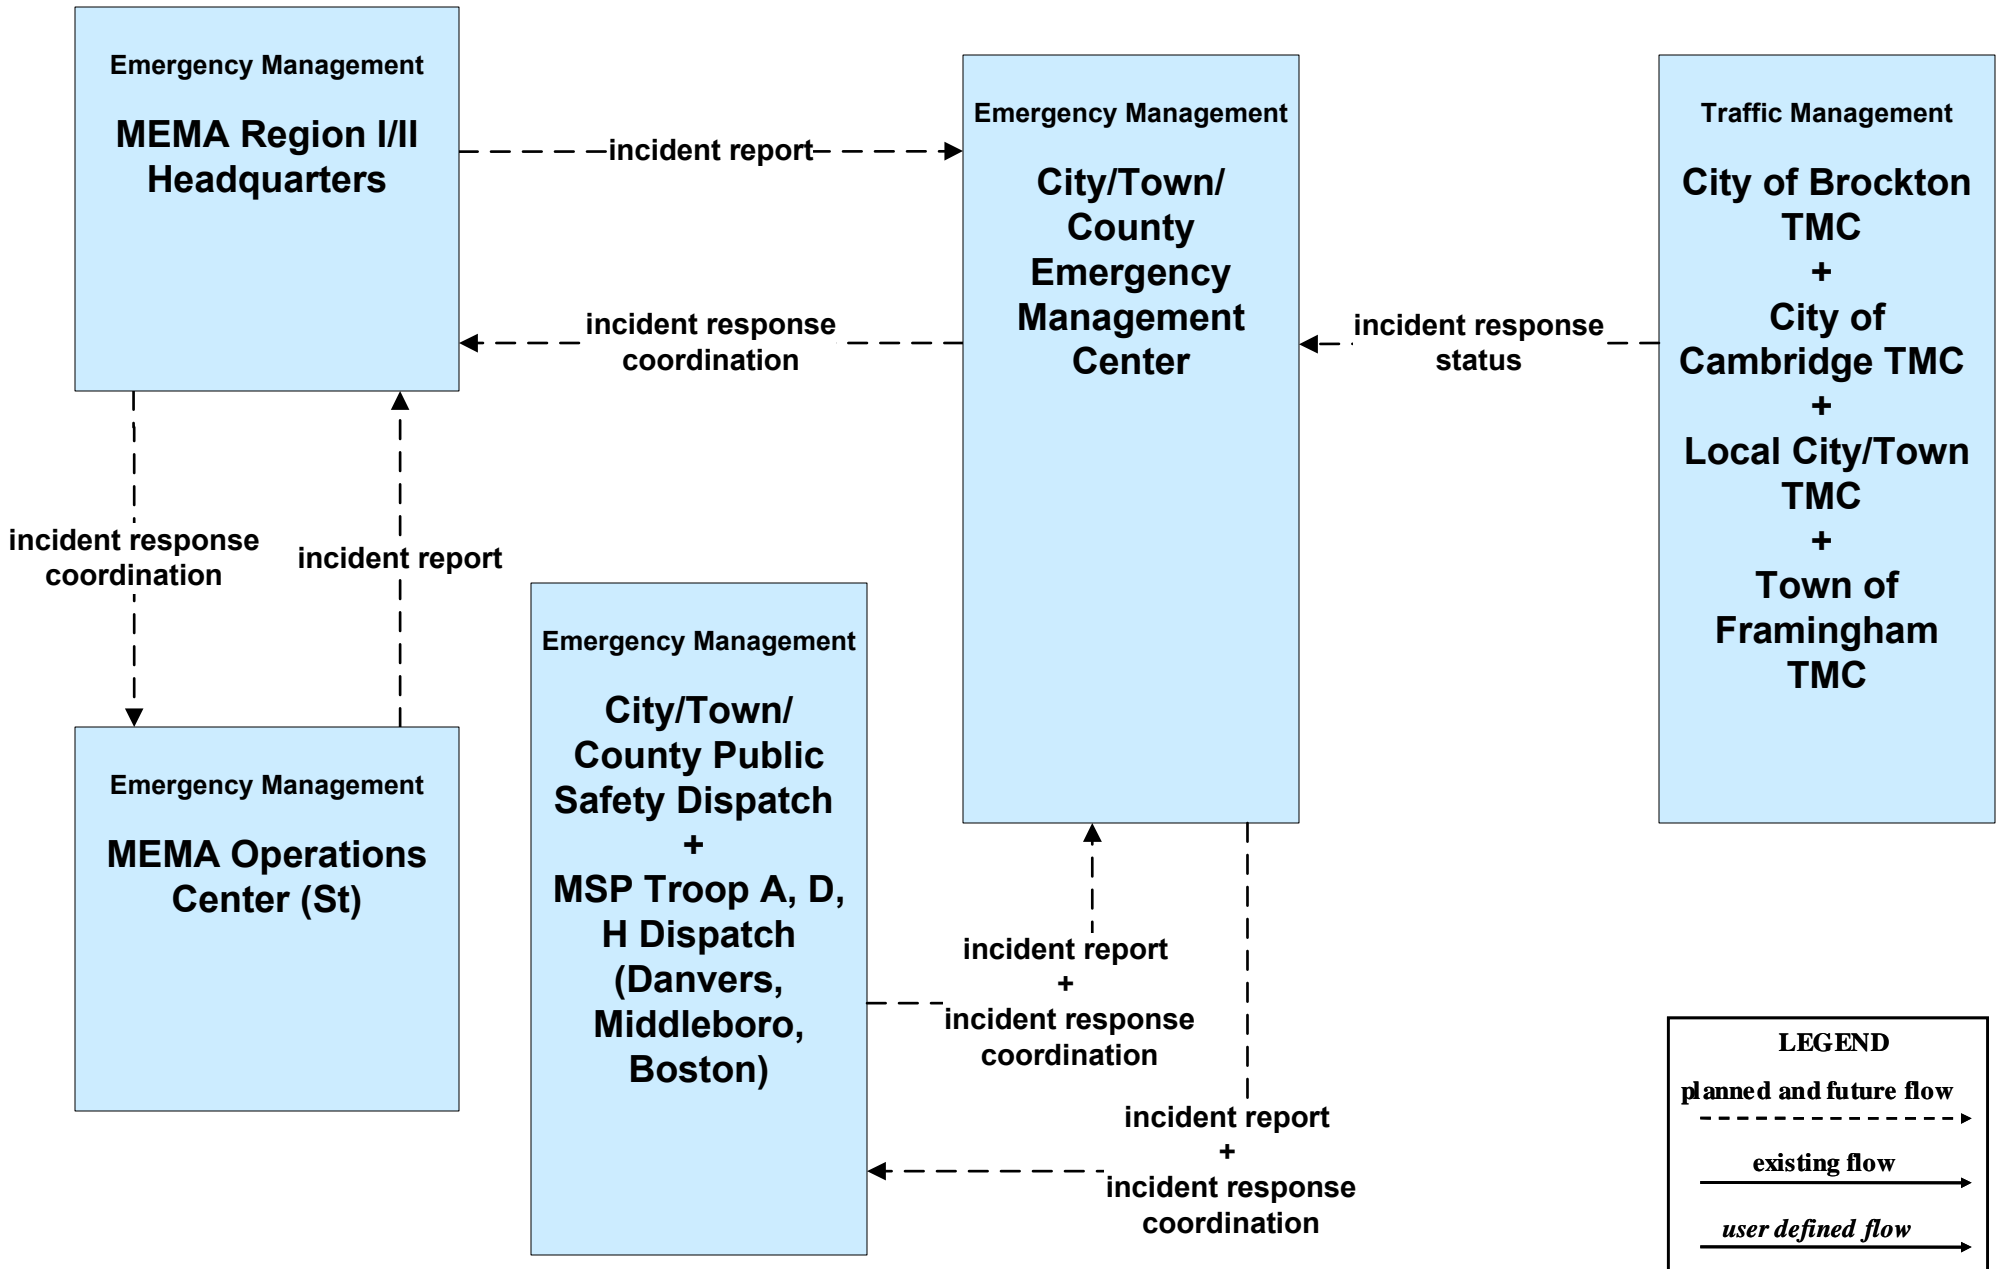

**ATMS08 - Incident Management
Local Cities/Towns (TM/EM)**

**ATMS08 - Incident Management
MassDOT - Highway Division (EM/MCM)**

**ATMS08 - Incident Management
Local City/Town (EM/MCM)**

ATMS08 - Incident Management
MassDOT - Highway Division and Local Cities/Towns/Counties (EM/EV)

**EM01 - Emergency Response Coordination
MBTA and DCR Dispatch**

**EM01 - Emergency Response Coordination
MEMA**

**EM01 - Emergency Response Coordination
MSP Marine Division**

EM01 - Emergency Response Coordination MSP

**EM01 - Emergency Response Coordination
City/Town/County Emergency Management Center**

EM02 - Emergency Routing Local Cities/Towns/Counties

EM08 - Disaster Response
City/Town/County Emergency Management Center (1 of 2)

EM08 - Disaster Response

City/Town/County Emergency Management Center (2 of 2)

**EM09 - Evacuation and Reentry Management
City/Town/County Emergency Management Center (1 of 2)**

**EM09 - Evacuation and Reentry Management
City/Town/County Emergency Management Center (2 of 2)**