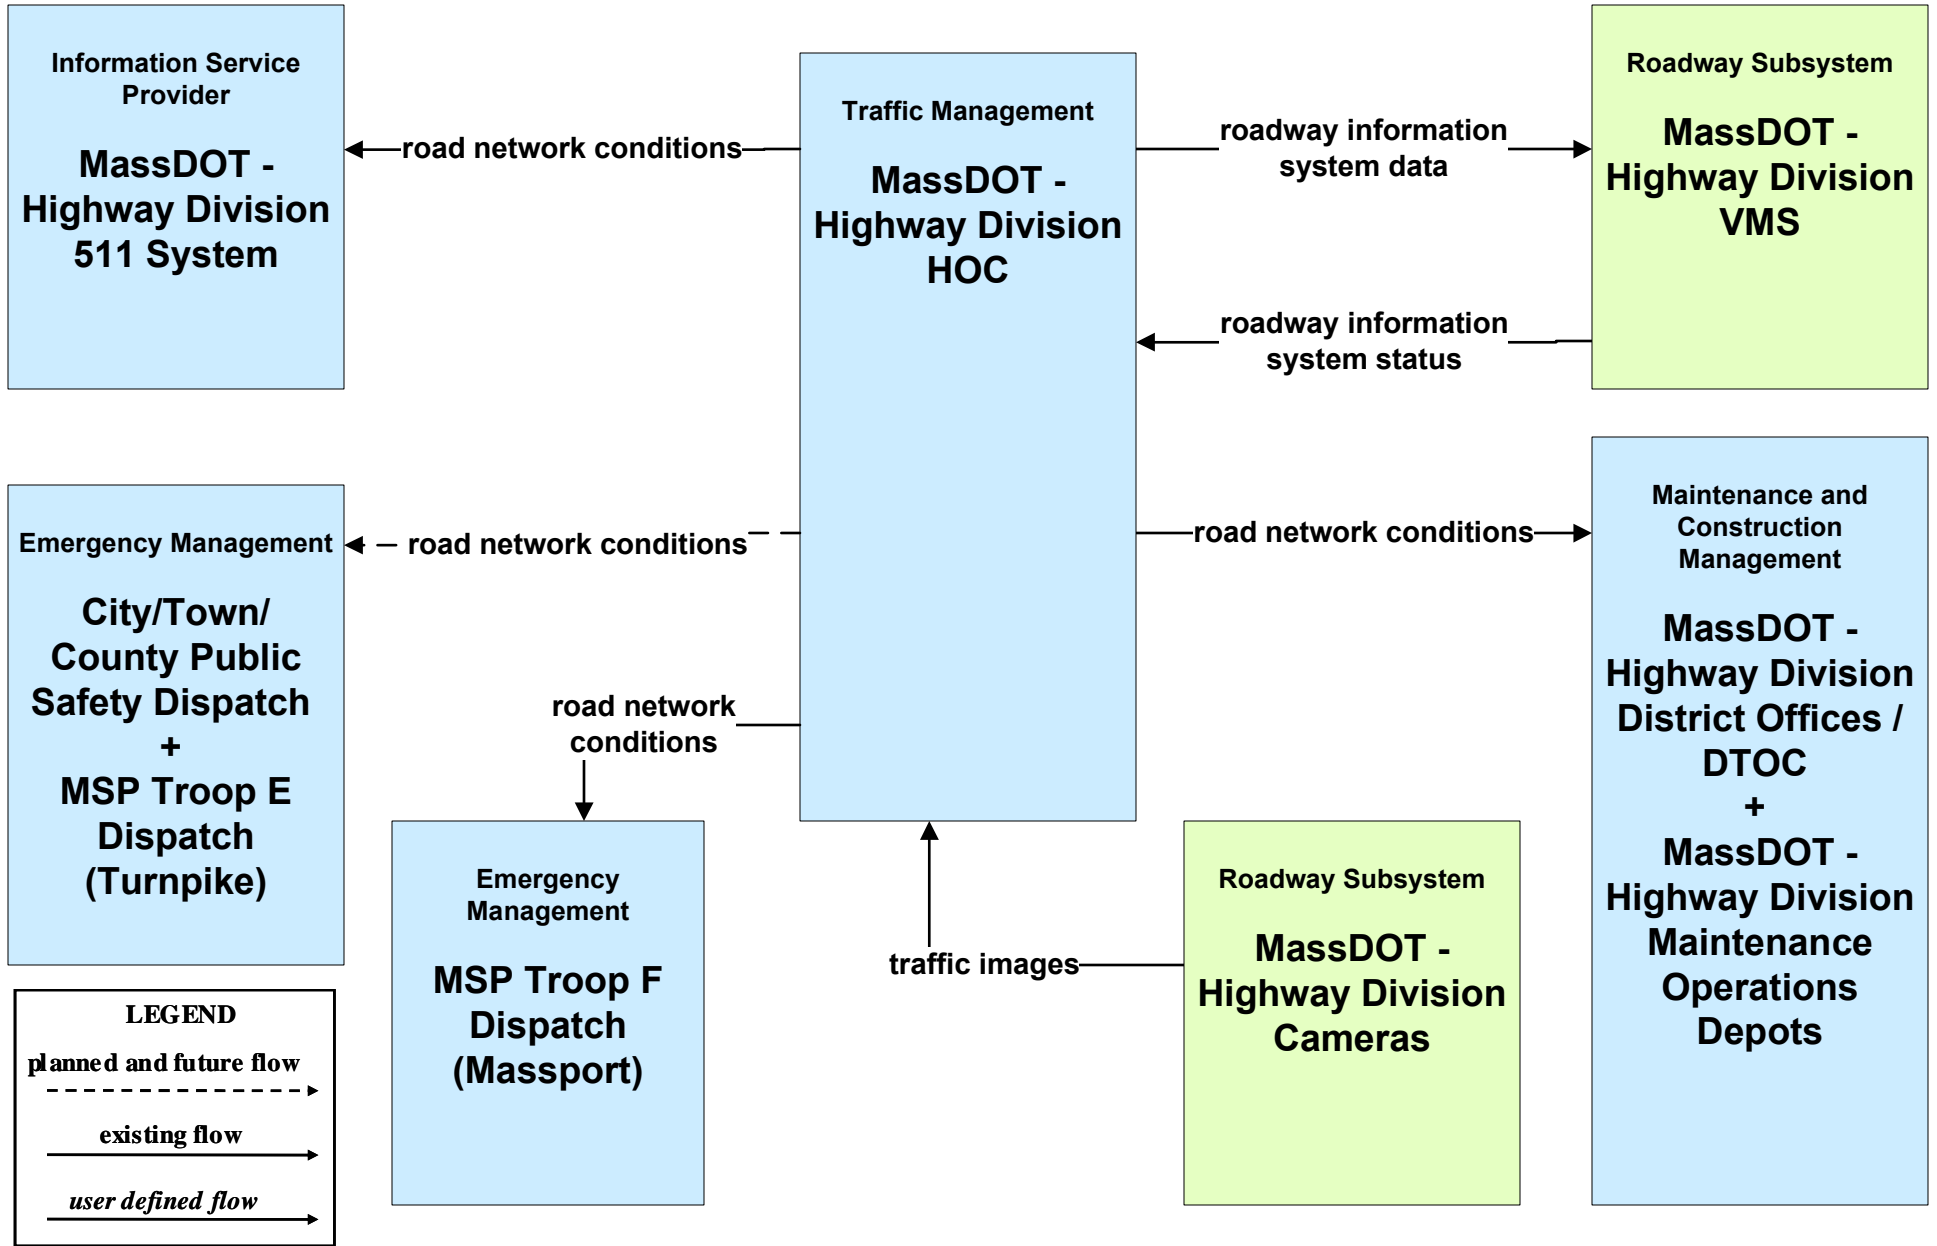

**AD1 - ITS Data Mart
MassDOT - RMV Crash Report Database**

**APTS05 - Transit Security
MBTA Subway**

**APTS05 - Transit Security
MBTA Bus**

**ATMS06 - Traffic Information Dissemination
MassDOT - Highway Division (1 of 2)**

**ATMS06 - Traffic Information Dissemination
Local Cities/Towns (2 of 2)**

**ATMS08 - Incident Management
Boston Transportation Department (TM/EM)**

**ATMS08 - Incident Management
MassDOT - Highway Division (TM/EM)**

**ATMS08 - Incident Management
Local Cities/Towns (TM/EM)**

**ATMS08 - Incident Management
MassDOT - Highway Division (EM/MCM)**

**ATMS08 - Incident Management
Local City/Town (EM/MCM)**

ATMS08 - Incident Management
MassDOT - Highway Division and Local Cities/Towns/Counties (EM/EV)

**ATMS10 - Electronic Toll Collection
MassDOT - Highway Division (3 of 3)**

**ATMS21 - Road Closure Management
MassDOT - Highway Division**

**EM01 - Emergency Response Coordination
PSNA Network**

**EM01 - Emergency Response Coordination
Boston Emergency Operations Center**