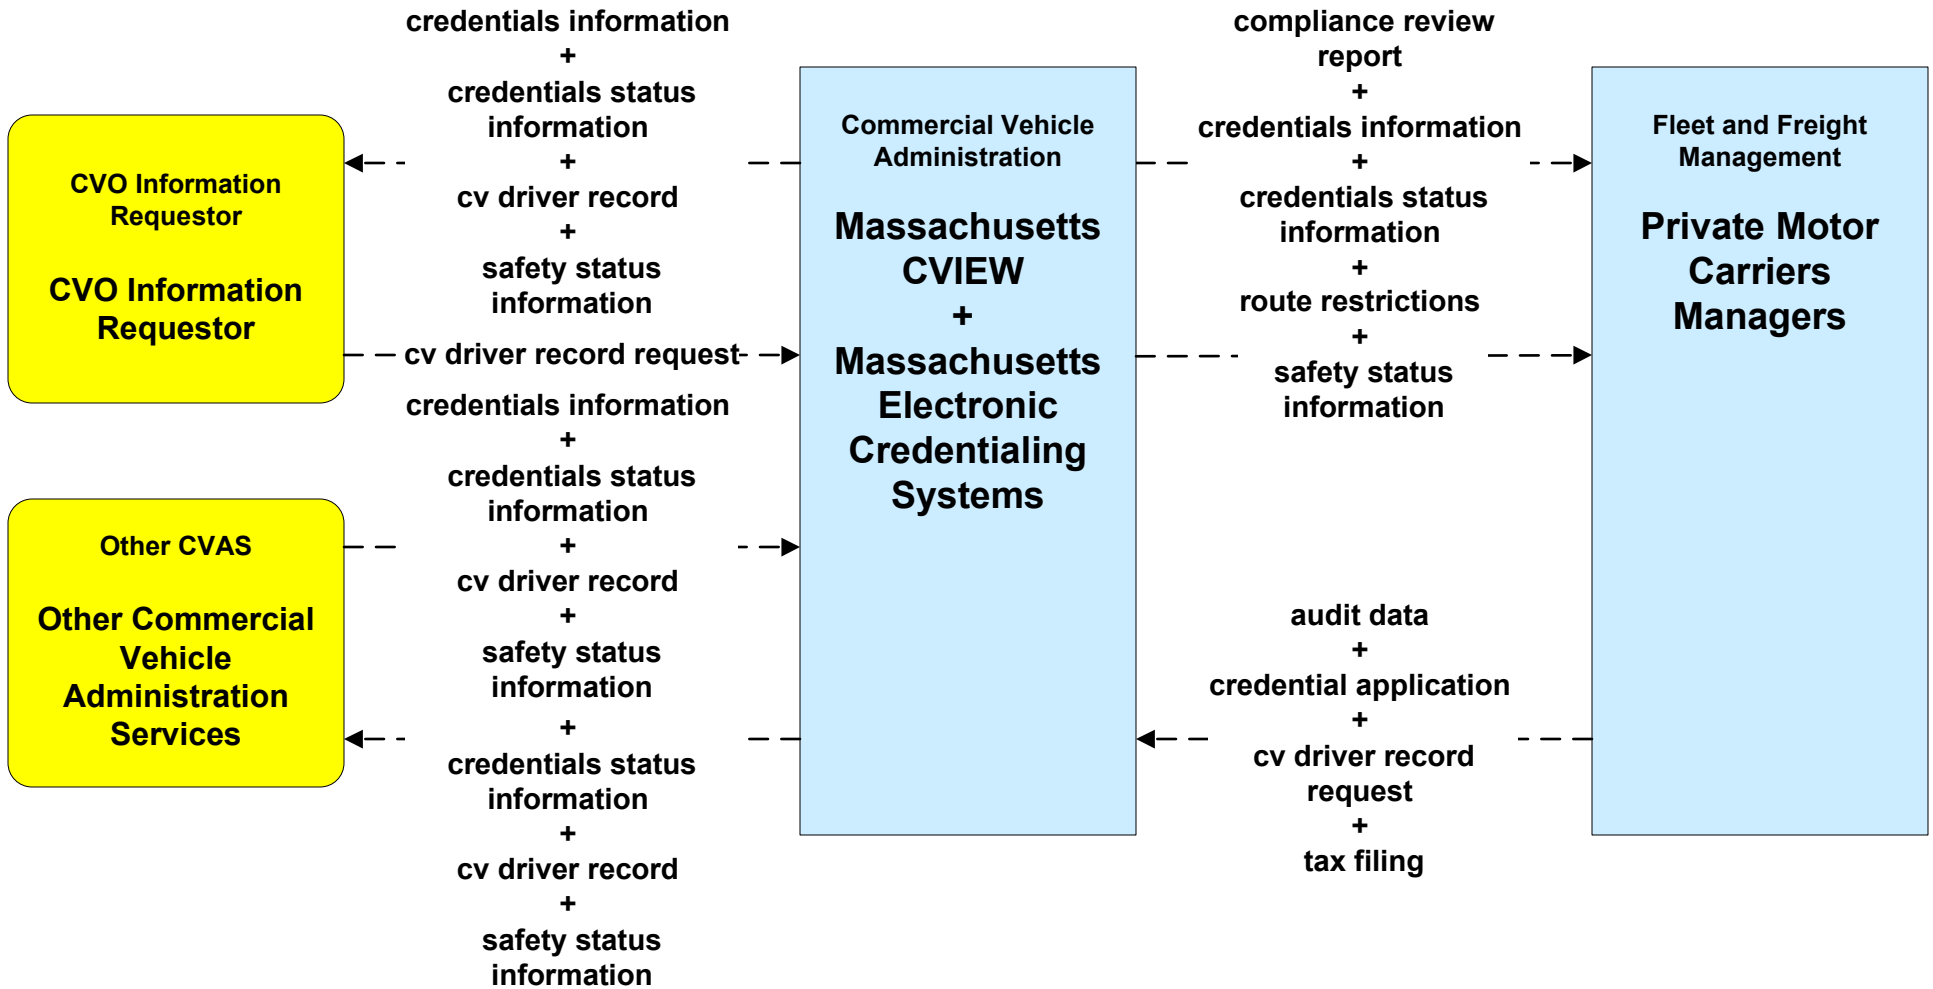

Metropolitan Boston Regional ITS Architecture

Customized Market Package Diagrams

Commercial Vehicle Operations (CVO)

**CVO04 - CV Administrative Processes
BTD Oversize/Overweight Permit Office**

CVO04 - CV Administrative Process Massachusetts CVIEW

**CVO06 - Weigh-In-Motion
MassDOT - Highway Division**

CVO07 - Roadside CVO Safety MSP