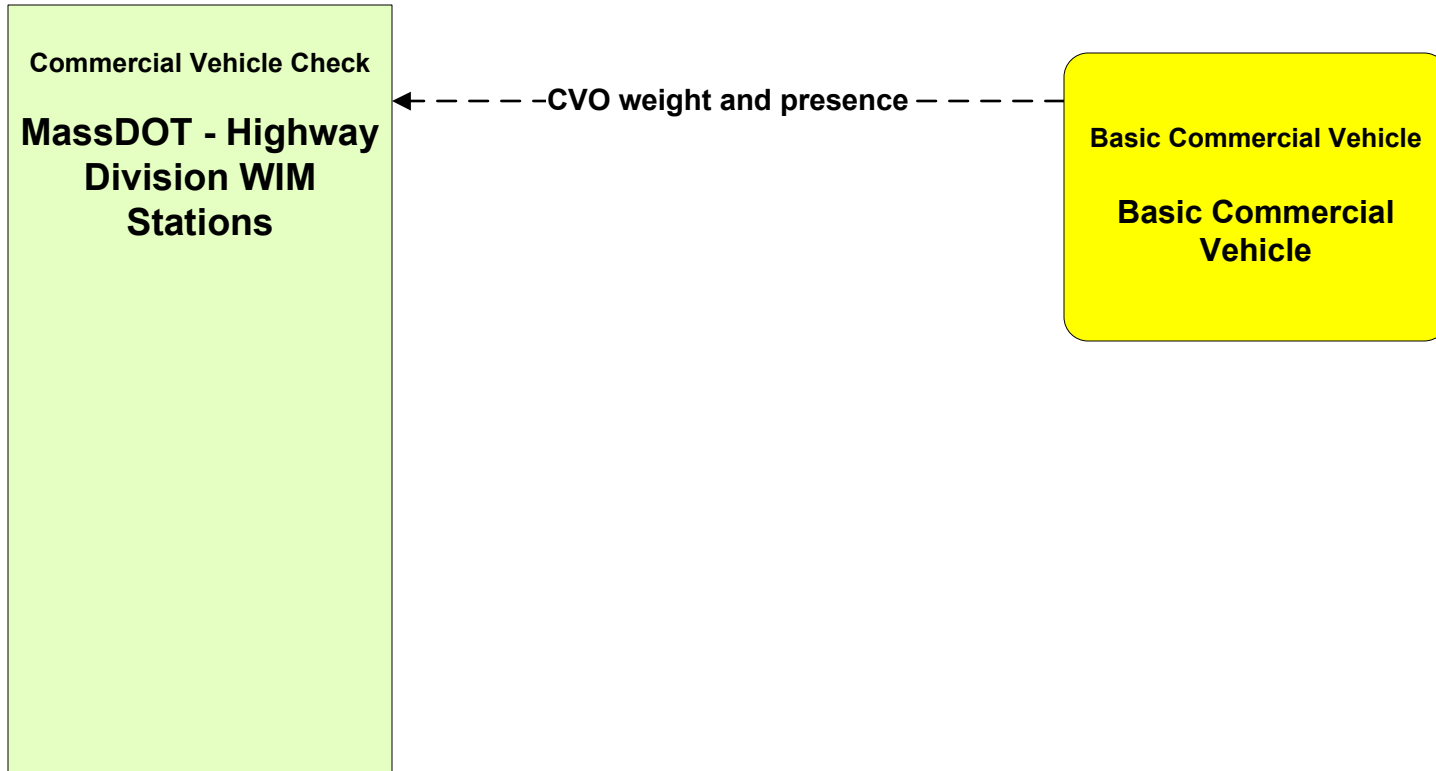

Metropolitan Boston Regional ITS Architecture

Customized Market Package Diagrams

Commercial Vehicle Operations (CVO)

**CVO04 - CV Administrative Processes
BTD Oversize/Overweight Permit Office**

CVO04 - CV Administrative Process Massachusetts CVIEW

**CVO06 - Weigh-In-Motion
MassDOT - Highway Division**

CVO07 - Roadside CVO Safety MSP